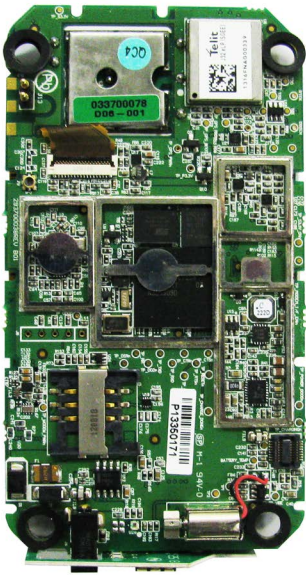

033700078
006 - 001

QCA

XT PASS

P13350171

M-1 94V-0

2317000388CV B01

Telit
3D.F.P.135EE
1316FNA000339

14/03
235-00

Model: LISA-C200

820500.0224.004

MEID: A1000369BBC3A

FCC ID: R50-LISAC200A

IC: 8595B-LISAC200A

Made in China