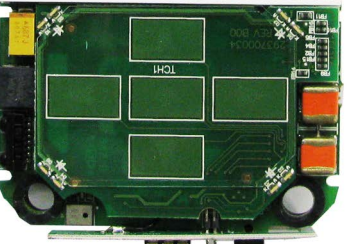

033700078
006 - 001

QCA

XT PASS

P13350171

M-1 94V-0

2317000388CV B01

Telit
3D.F.P.135EE
1316FNA000339

14/03
235-00

Model: LISA-C200

820500.0224.004

MEID: A1000369BBC3A

FCC ID: R50-LISAC200A

IC: 8595B-LISAC200A

Made in China