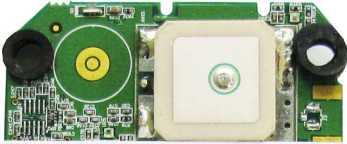

033700078
006 - 001

QCA

XT PASS

P13350171

M-1 94V-0

2317000388CV B01

Telit
3D.F.P.135EE
1316FNA000339

14/03
235-00

Model: LISA-C200

820500.0224.004

MEID: A1000369BBC3A

FCC ID: R50-LISAC200A

IC: 8595B-LISAC200A

Made in China