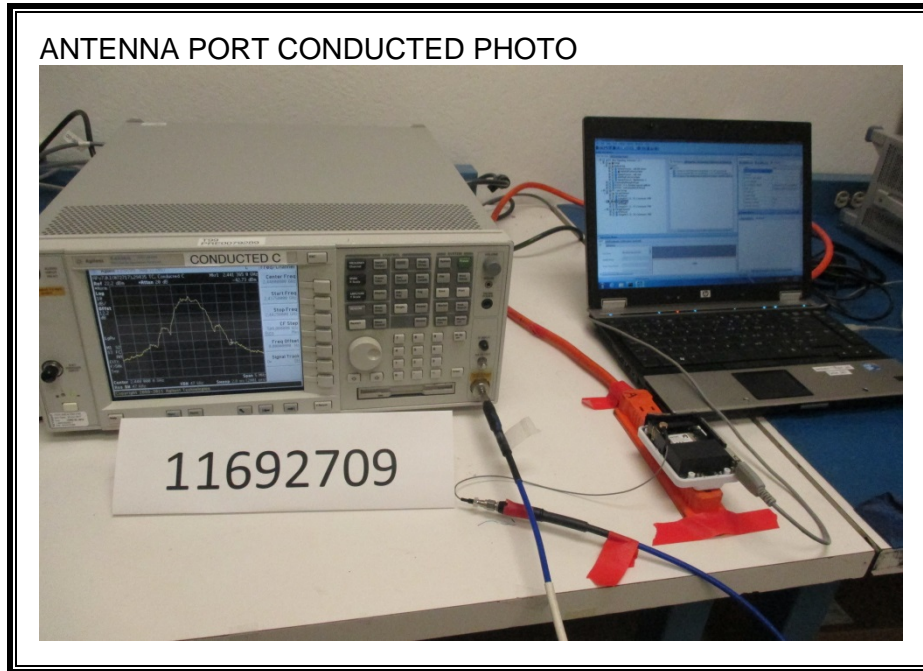

11. SETUP PHOTOS

ANTENNA PORT CONDUCTED RF MEASUREMENT SETUP

RADIATED RF MEASUREMENT SETUP (BELOW 30 MHz)

RADIATED RF MEASUREMENT SETUP (30 – 1000 MHz)

RADIATED RF MEASUREMENT SETUP (ABOVE 1 GHz)

RADIATED RF MEASUREMENT SETUP FOR PORTABLE CONFIGURATION

Z-AXIS PHOTO

AC LINE CONDUCTED EMISSIONS MEASUREMENT SETUP

END OF REPORT