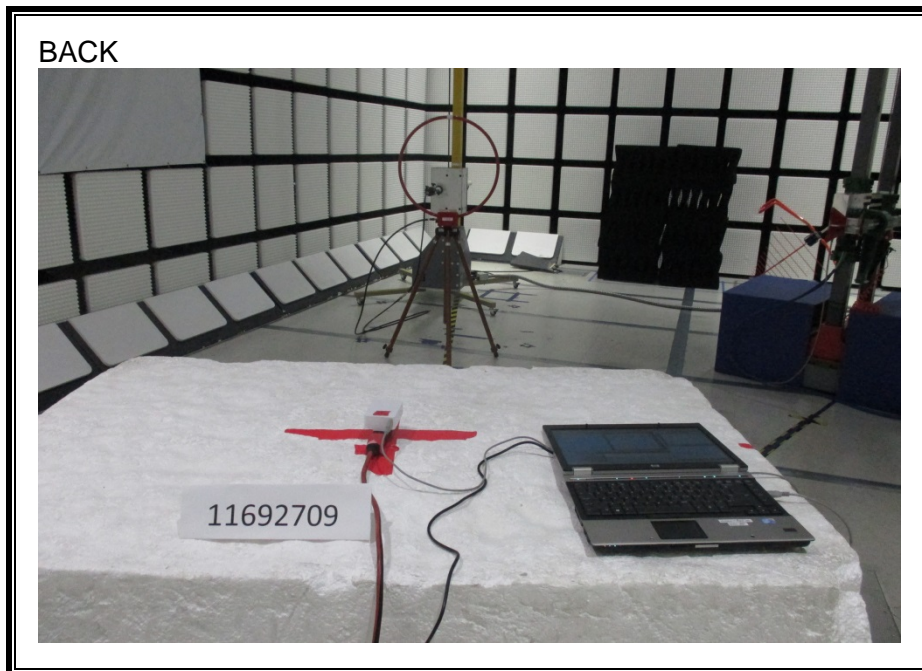

11. SETUP PHOTOS

ANTENNA PORT CONDUCTED RF MEASUREMENT SETUP

RADIATED RF MEASUREMENT SETUP (BELOW 30 MHz)

RADIATED RF MEASUREMENT SETUP (30 – 1000 MHz)

RADIATED RF MEASUREMENT SETUP (ABOVE 1 GHz)

RADIATED RF MEASUREMENT SETUP FOR PORTABLE CONFIGURATION

Z-AXIS PHOTO

AC LINE CONDUCTED EMISSIONS MEASUREMENT SETUP

END OF REPORT