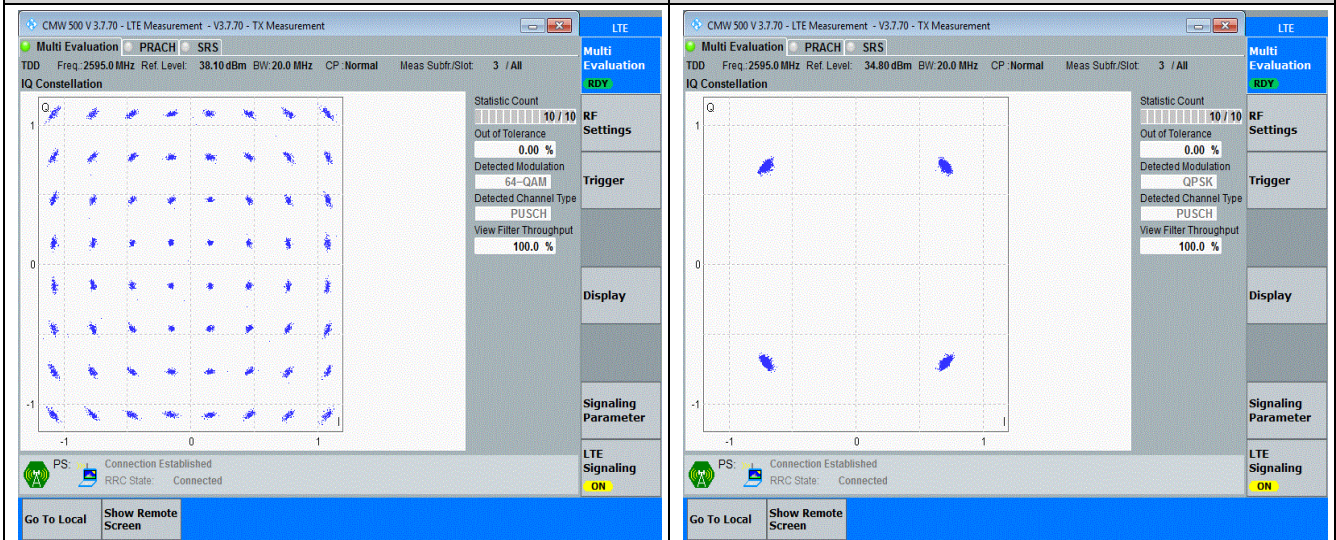

Band26-15MHz-QPSK-26915-75RB#

Band26-15MHz-16QAM-26915-75RB#

Band26-15MHz-64QAM-26915-75RB#

Band38-20MHz-QPSK-38000-100RB#

Band38-20MHz-16QAM-38000-100RB#

Band38-20MHz-64QAM-38000-100RB#0

Band41-20MHz-QPSK-40640-100RB#0