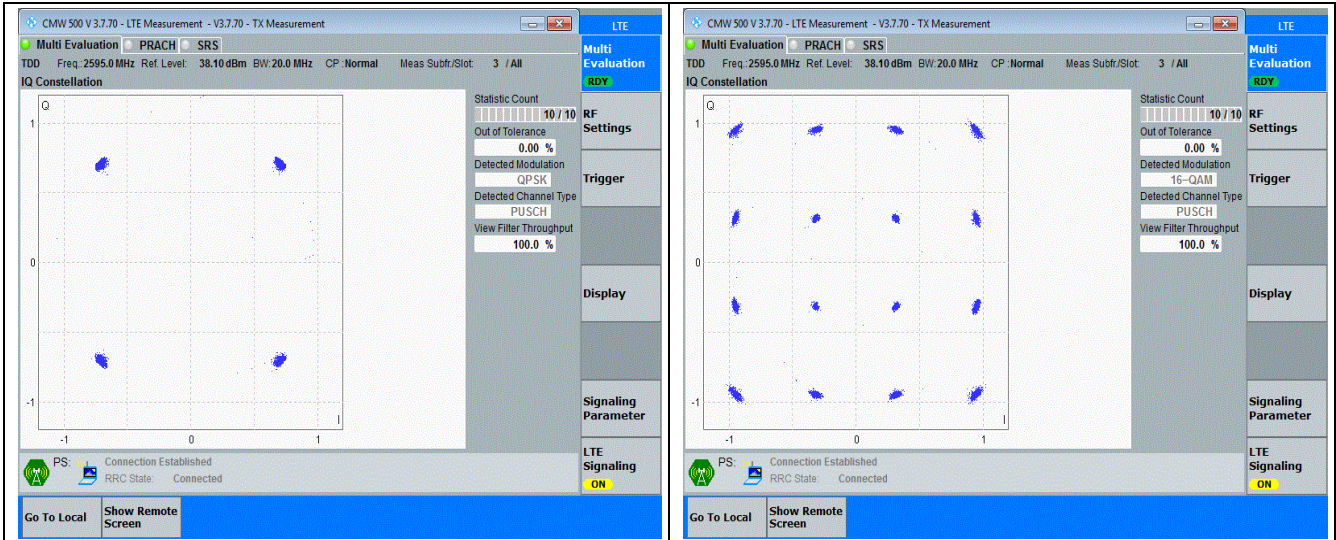

Band26-15MHz-QPSK-26915-75RB#

Band26-15MHz-16QAM-26915-75RB#

Band26-15MHz-64QAM-26915-75RB#

Band38-20MHz-QPSK-38000-100RB#

Band38-20MHz-16QAM-38000-100RB#

Band38-20MHz-64QAM-38000-100RB#0

Band41-20MHz-QPSK-40640-100RB#0