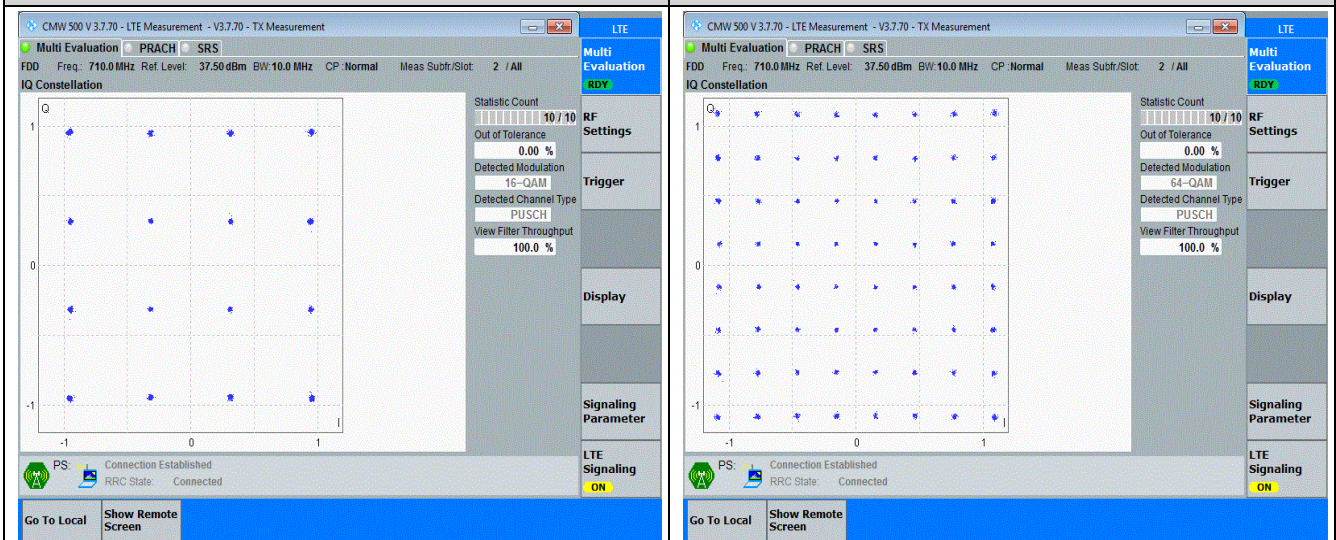

Band12-10MHz-64QAM-23095-50RB#0

Band17-10MHz-QPSK-23790-50RB#0

Band17-10MHz-16QAM-23790-50RB#0

Band17-10MHz-64QAM-23790-50RB#0

Band26-10MHz-QPSK-26740-50RB#0

Band26-10MHz-16QAM-26740-50RB#0

Band26-10MHz-64QAM-26740-50RB#