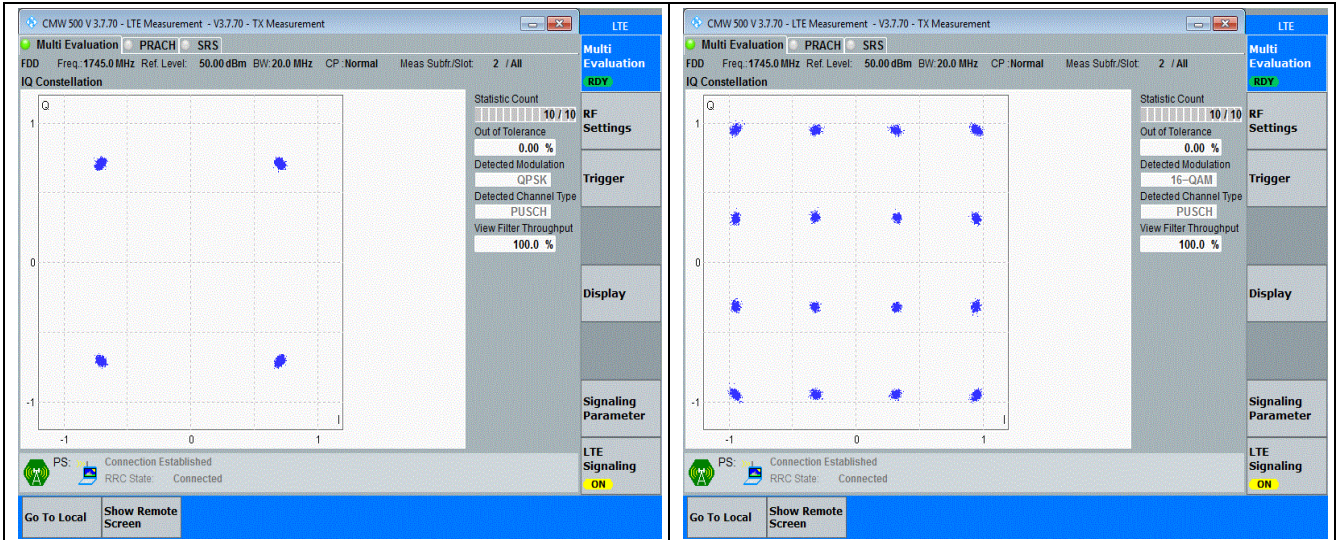

Band66-20MHz-QPSK-132322-100RB#0

Band66-20MHz-16QAM-132322-100RB#0