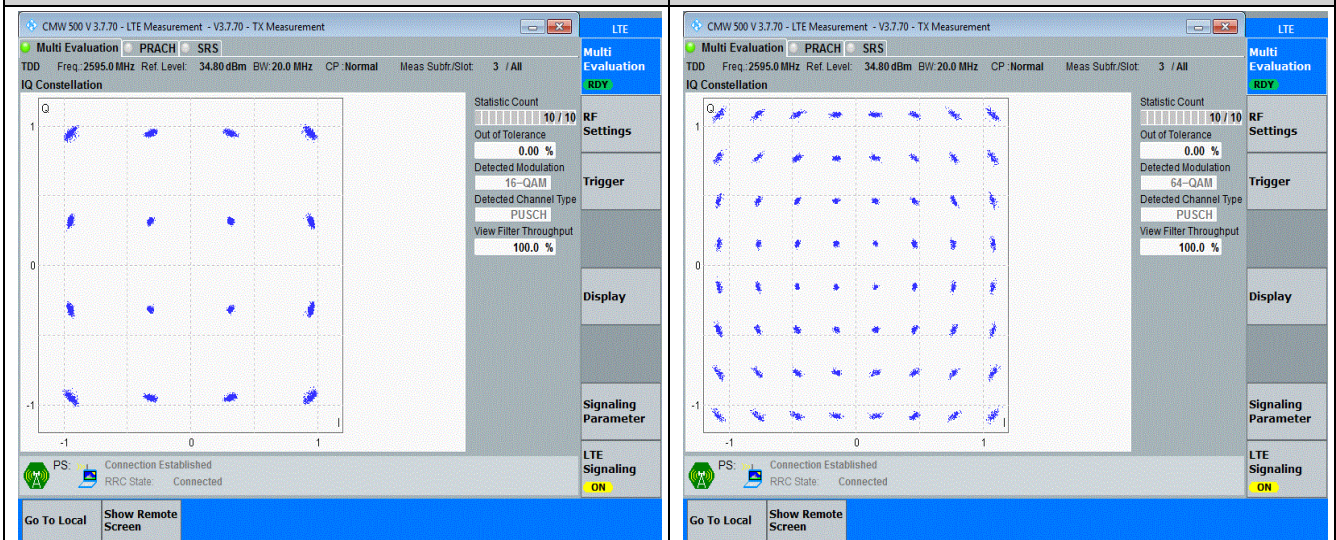

Band41-20MHz-16QAM-40640-100RB#0

Band41-20MHz-64QAM-40640-100RB#0