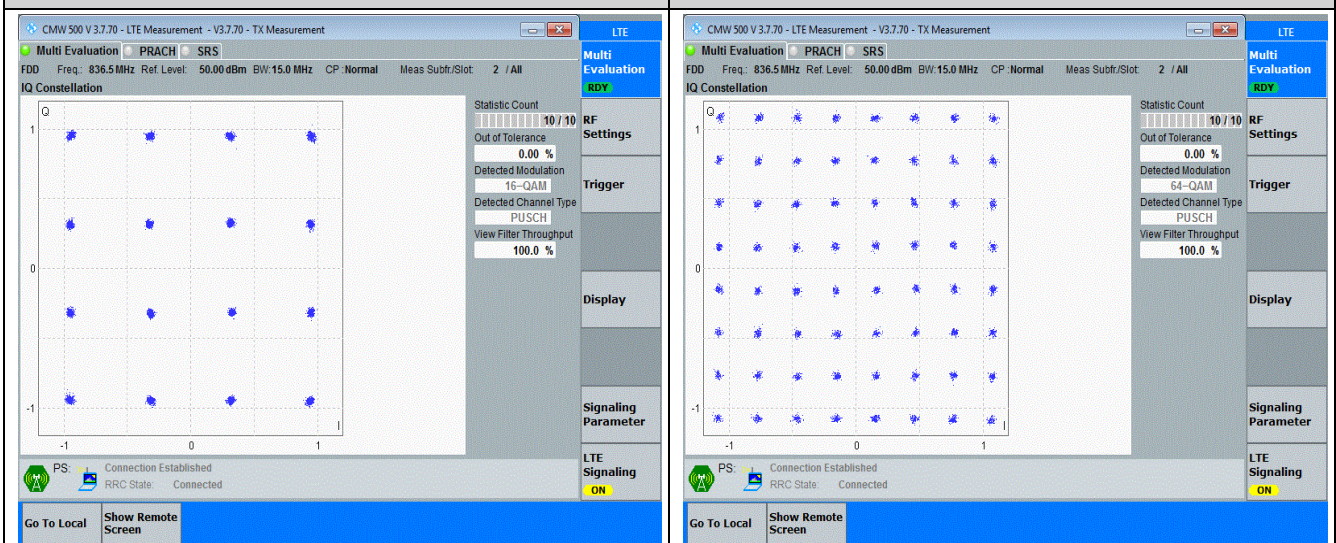

Band26-15MHz-16QAM-26915-75RB#

Band26-15MHz-64QAM-26915-75RB#