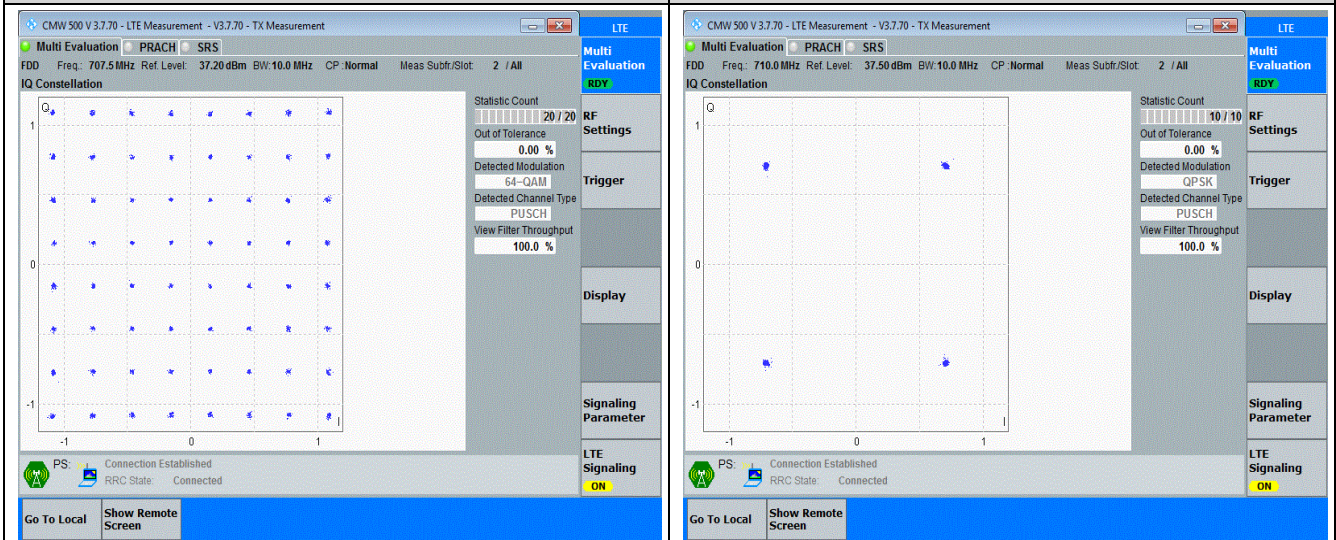

Band12-10MHz-64QAM-23095-50RB#0

Band17-10MHz-QPSK-23790-50RB#0

Band17-10MHz-16QAM-23790-50RB#0

Band17-10MHz-64QAM-23790-50RB#0

Band26-10MHz-QPSK-26740-50RB#0

Band26-10MHz-16QAM-26740-50RB#0

Band26-10MHz-64QAM-26740-50RB#