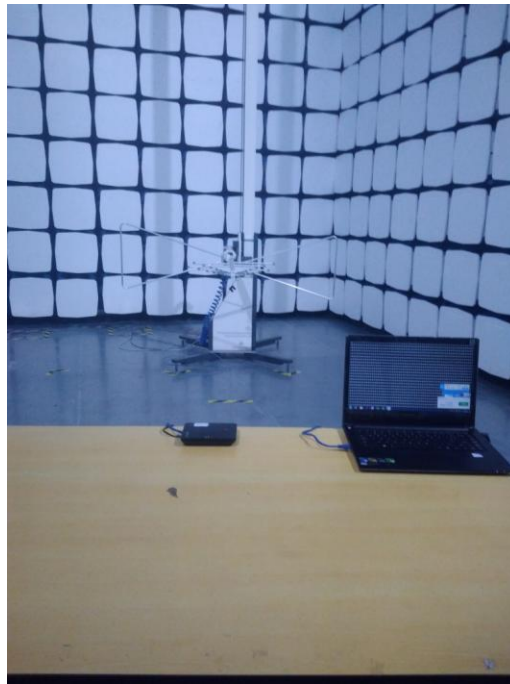

Test Setup Photos T2C-W60B PUB
FP Conducted Emission test view

Test Setup Photos T2C-W60B PUB

FP - Radiated Emission test view (Frequency from 30MHz to 1GHz)

FP - Radiated Emission test view (Frequency above 1GHz)