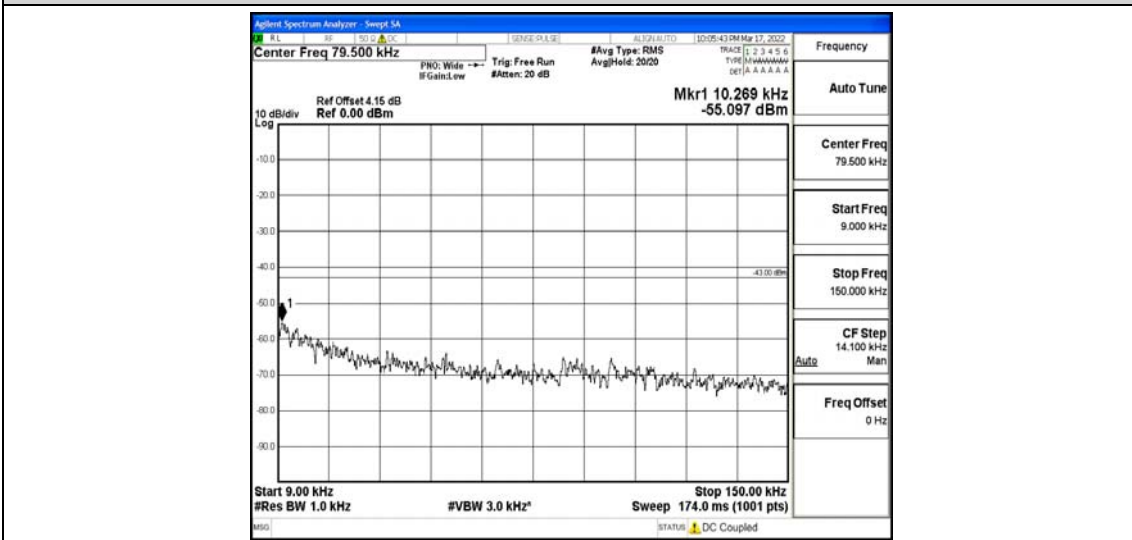

Band26-5MHz-QPSK-27015-1RB#0-Range1:0.009~0.15MHz