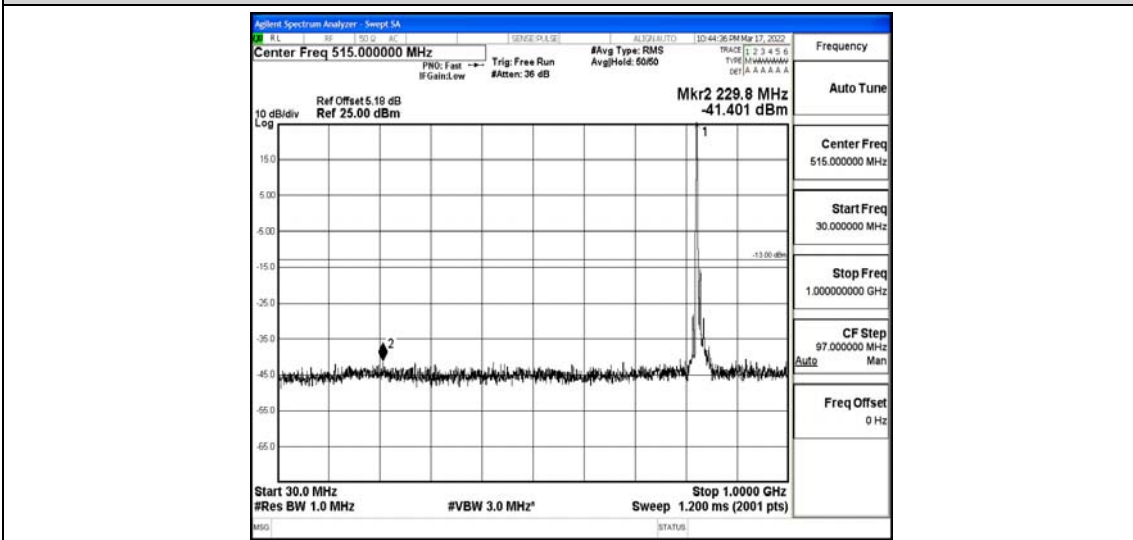

Band26-15MHz-16QAM-26865-1RB#0-Range3:30~1000MHz