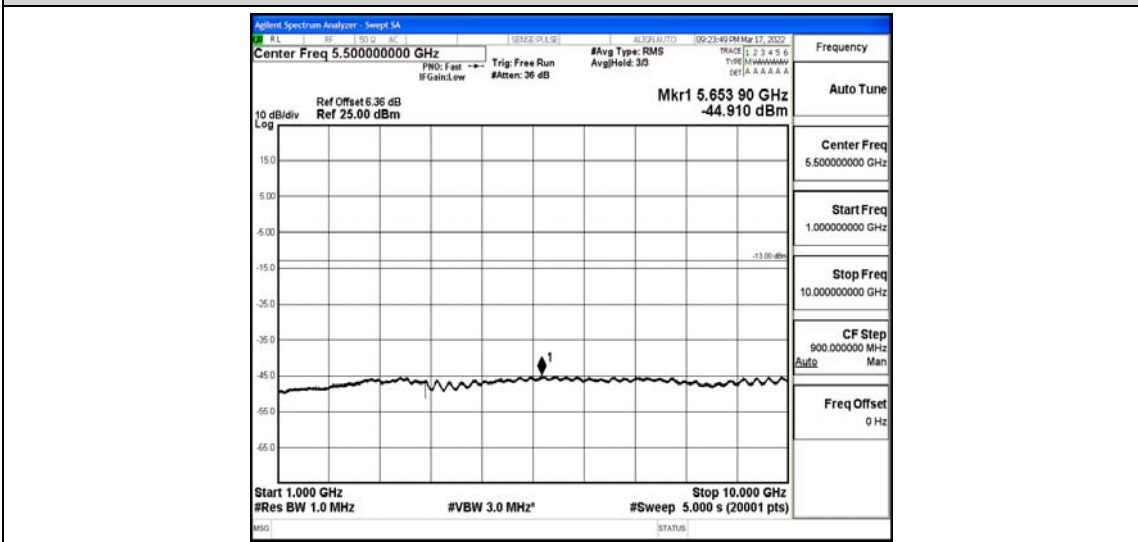

Band26-1.4MHz-16QAM-26915-1RB#0-Range4:1000~10000MHz