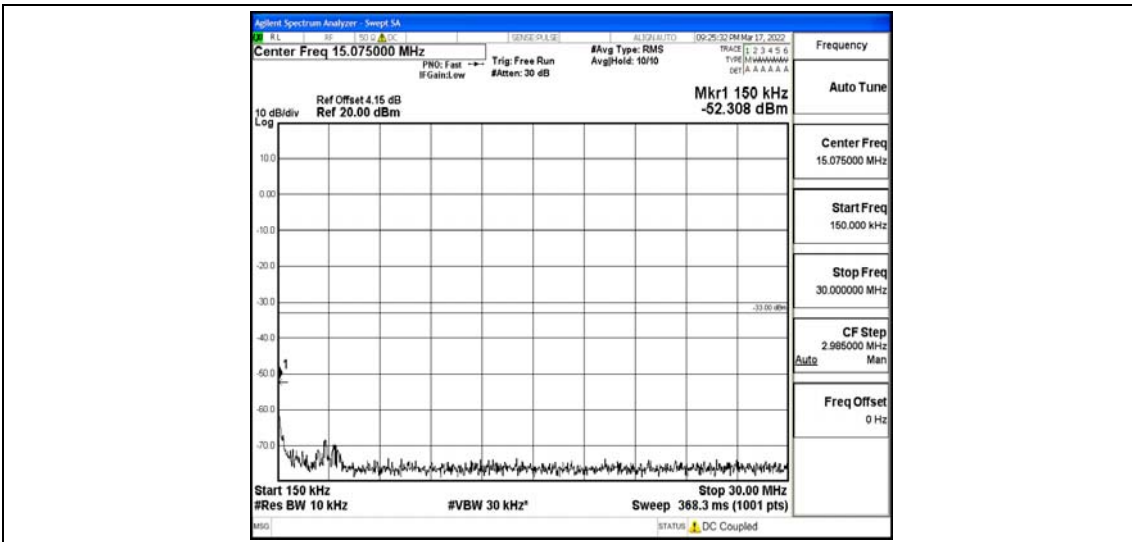

Band26-1.4MHz-16QAM-27033-1RB#0-Range2:0.15~30MHz