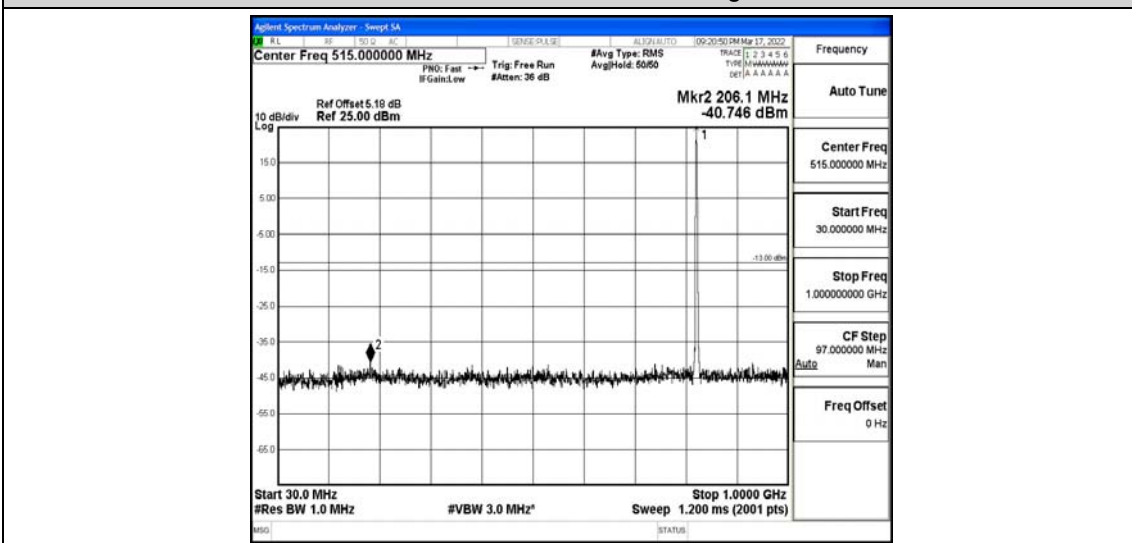

Band26-1.4MHz-16QAM-26797-1RB#0-Range2:0.15~30MHz

Band26-1.4MHz-16QAM-26797-1RB#0-Range3:30~1000MHz

Band26-1.4MHz-16QAM-26797-1RB#0-Range4:1000~10000MHz

Band26-1.4MHz-16QAM-26915-1RB#0-Range1:0.009~0.15MHz