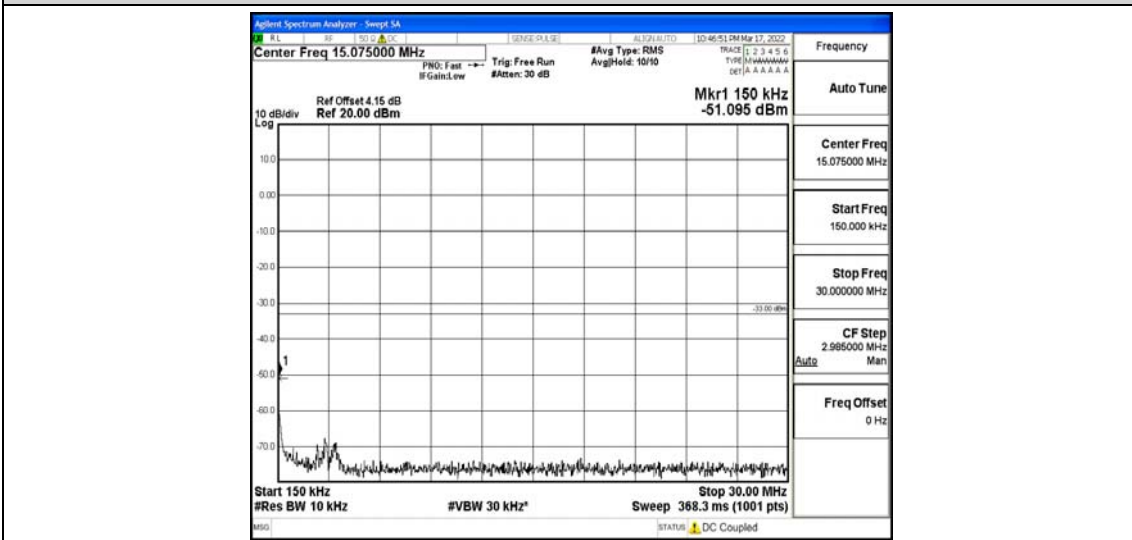

Band26-15MHz-16QAM-26865-1RB#0-Range3:30~1000MHz

Band26-15MHz-16QAM-26865-1RB#0-Range4:1000~10000MHz

Band26-15MHz-16QAM-26915-1RB#0-Range1:0.009~0.15MHz

Band26-15MHz-16QAM-26915-1RB#0-Range2:0.15~30MHz

Band26-15MHz-16QAM-26915-1RB#0-Range3:30~100MHz