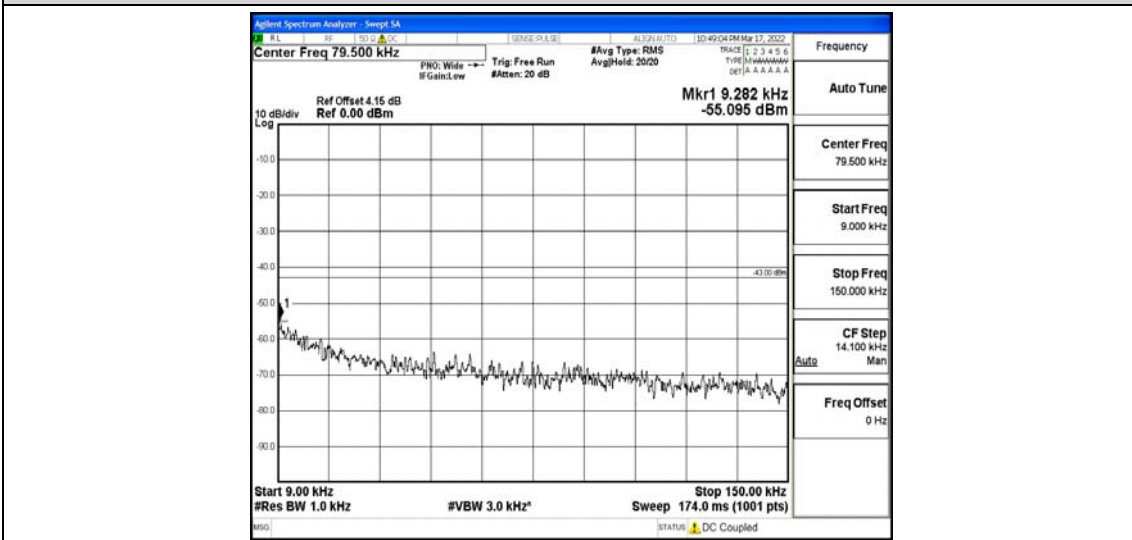

Band26-15MHz-16QAM-26965-1RB#0-Range1:0.009~0.15MHz