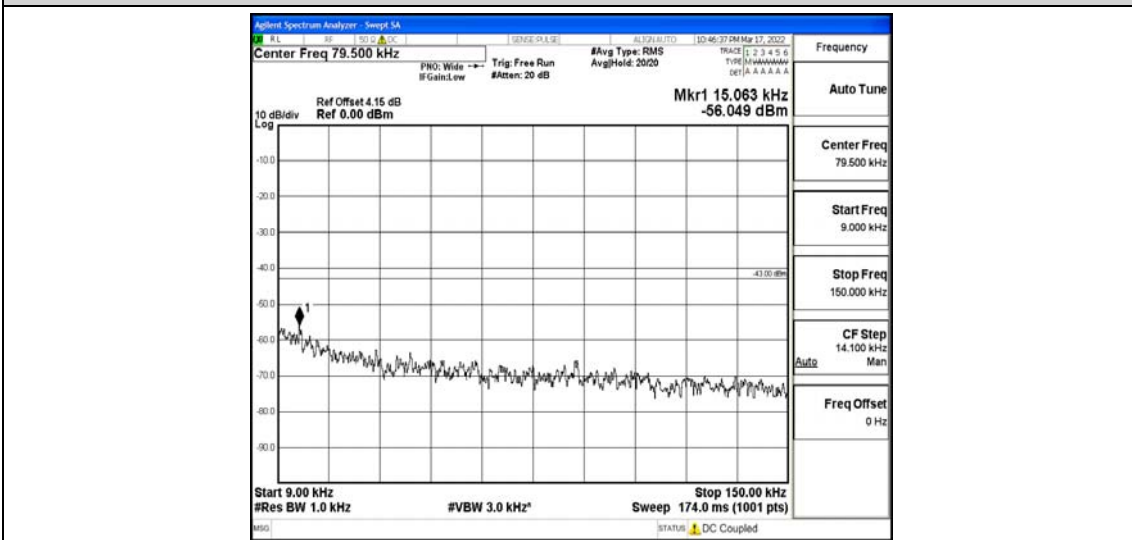

Band26-15MHz-16QAM-26915-1RB#0-Range1:0.009~0.15MHz