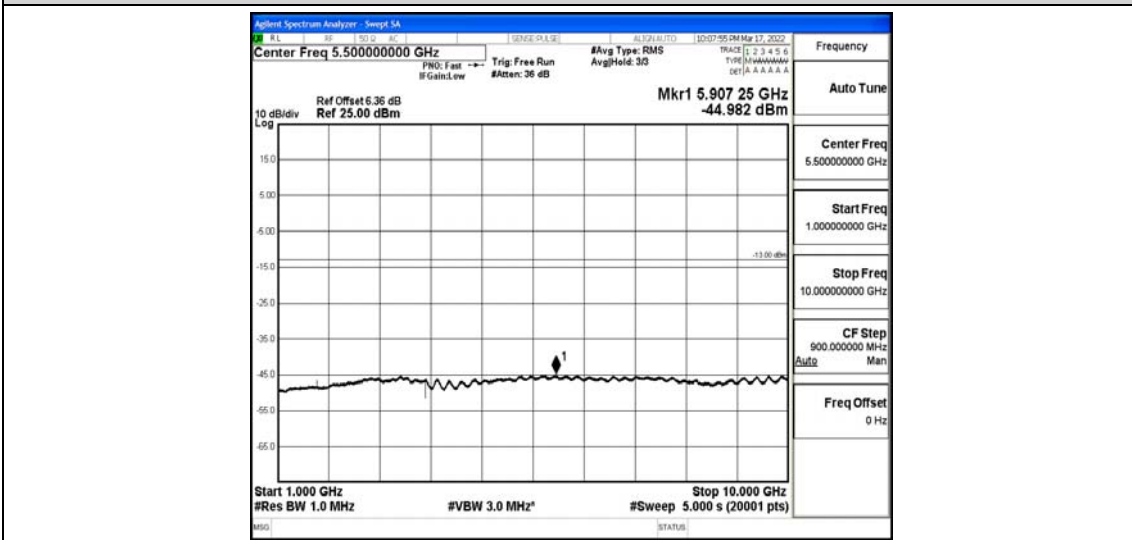

Band26-5MHz-16QAM-27015-1RB#0-Range4:1000~10000MHz