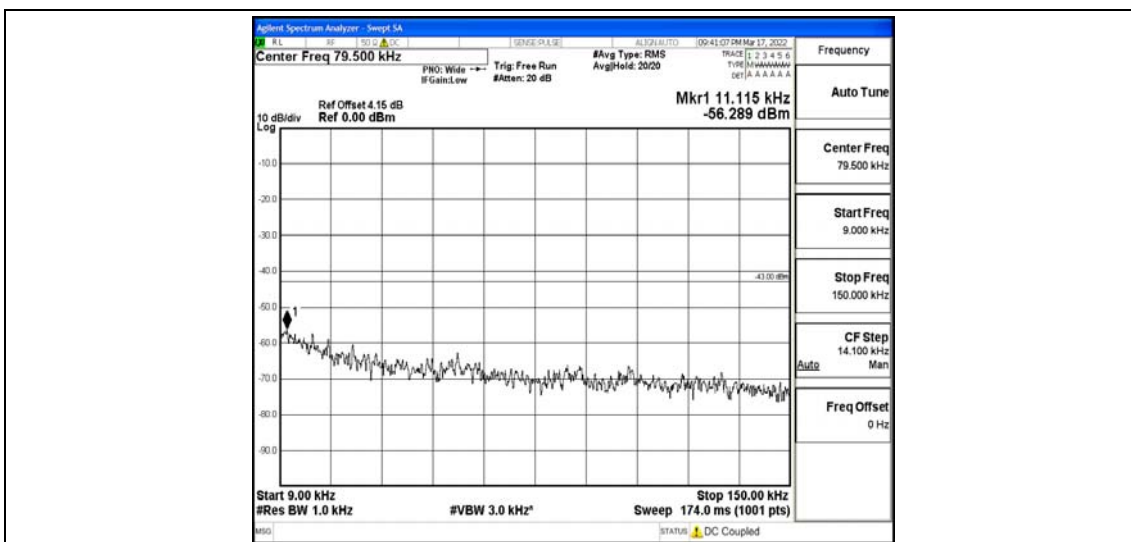

Band26-3MHz-16QAM-26805-1RB#0-Range1:0.009~0.15MHz