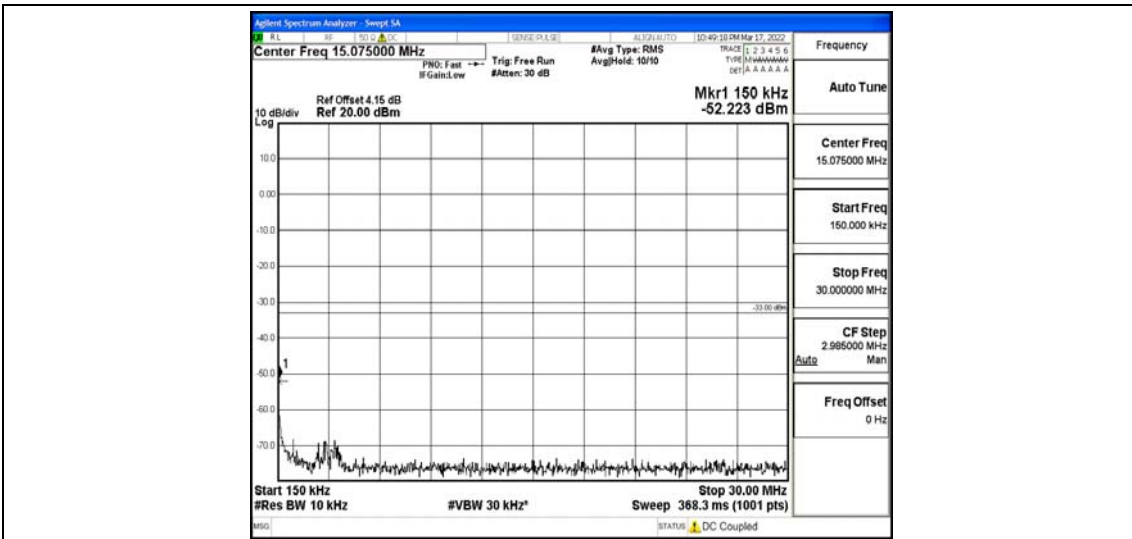

Band26-15MHz-16QAM-26965-1RB#0-Range2:0.15~30MHz