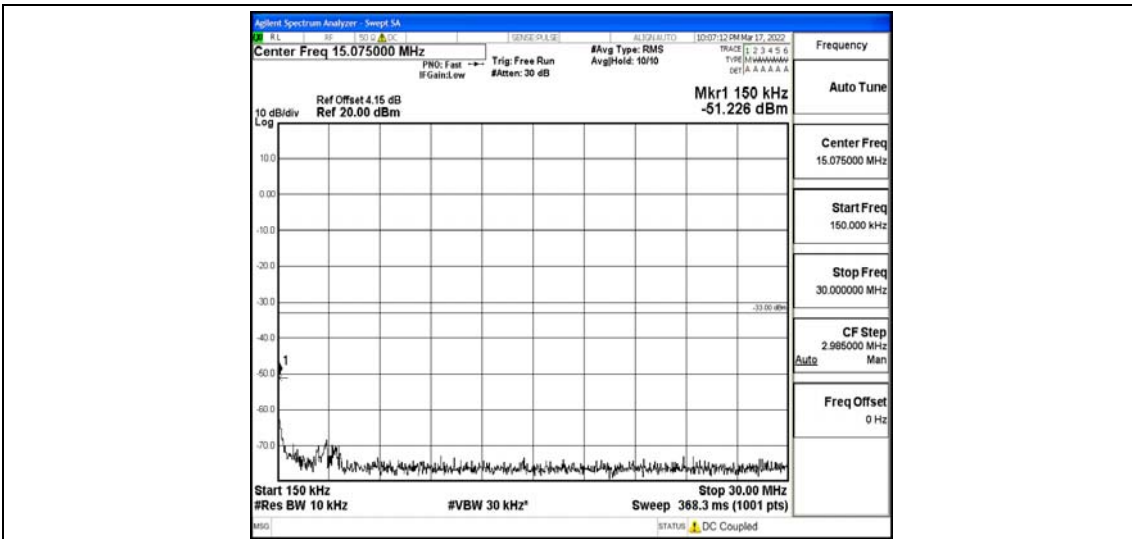

Band26-5MHz-16QAM-26915-1RB#0-Range3:30~1000MHz

Band26-5MHz-16QAM-26915-1RB#0-Range4:1000~10000MHz

Band26-5MHz-16QAM-27015-1RB#0-Range1:0.009~0.15MHz

Band26-5MHz-16QAM-27015-1RB#0-Range2:0.15~30MHz

Band26-5MHz-16QAM-27015-1RB#0-Range3:30~1000MHz