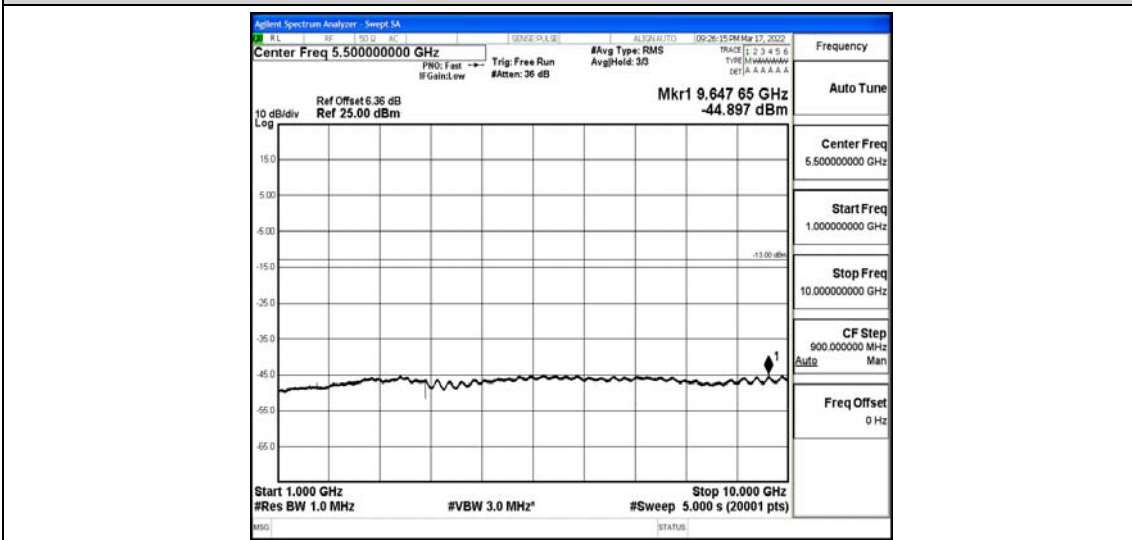

Band26-1.4MHz-16QAM-27033-1RB#0-Range4:1000~10000MHz