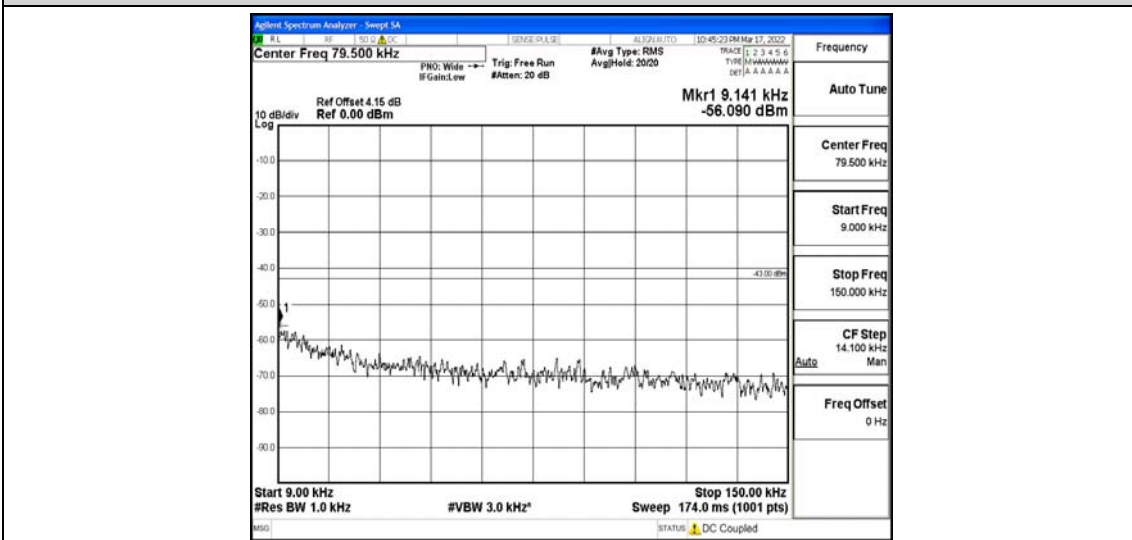

Band26-15MHz-QPSK-26915-1RB#0-Range1:0.009~0.15MHz