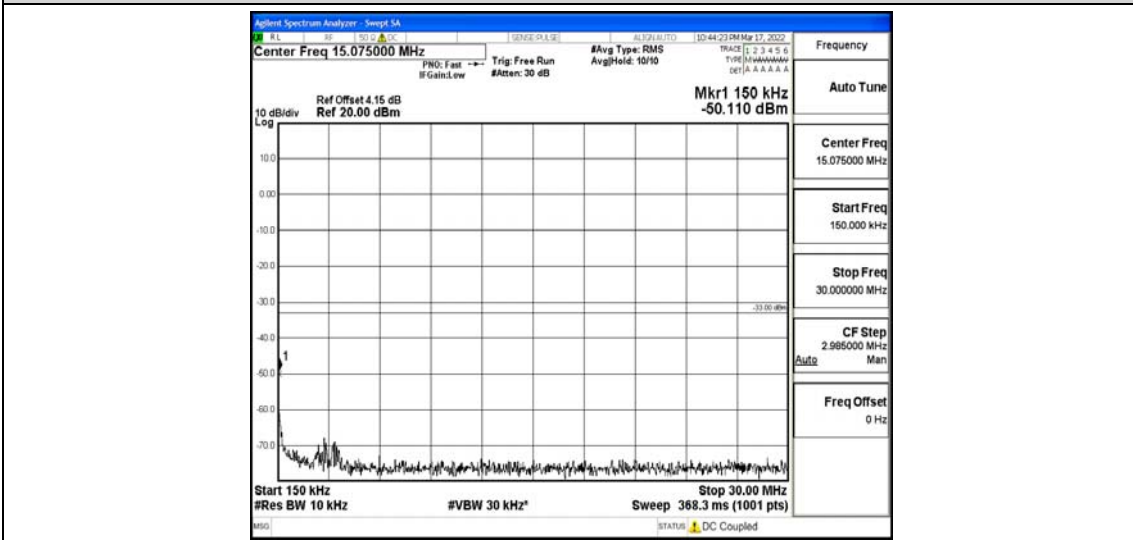

Band26-15MHz-QPSK-26965-1RB#0-Range2:0.15~30MHz

Band26-15MHz-QPSK-26965-1RB#0-Range3:30~1000MHz

Band26-15MHz-QPSK-26965-1RB#0-Range4:1000~10000MHz

Band26-15MHz-16QAM-26865-1RB#0-Range1:0.009~0.15MHz

Band26-15MHz-16QAM-26865-1RB#0-Range2:0.15~30MHz