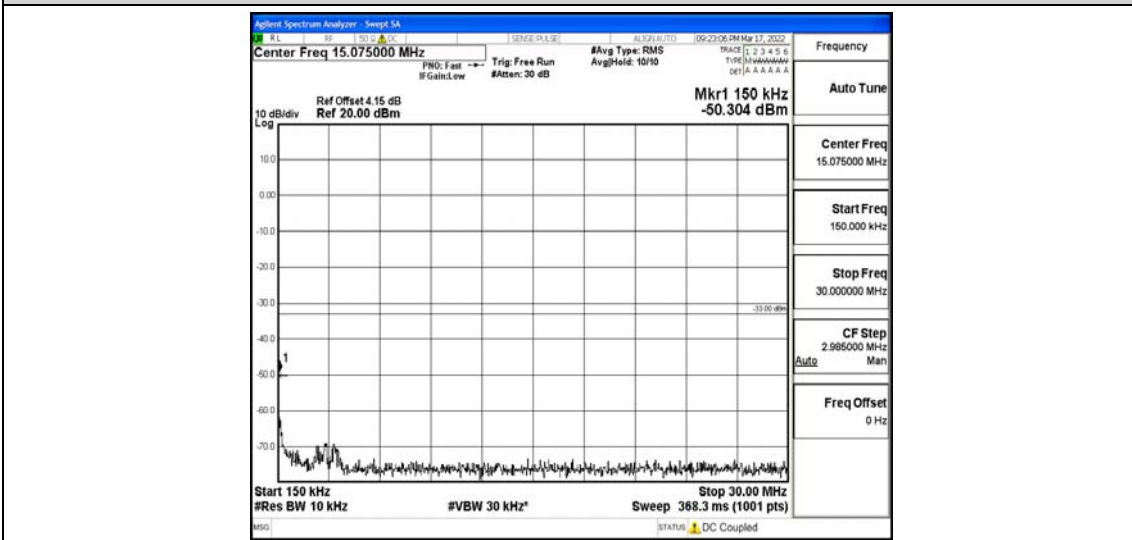

Band26-1.4MHz-16QAM-26915-1RB#0-Range2:0.15~30MHz