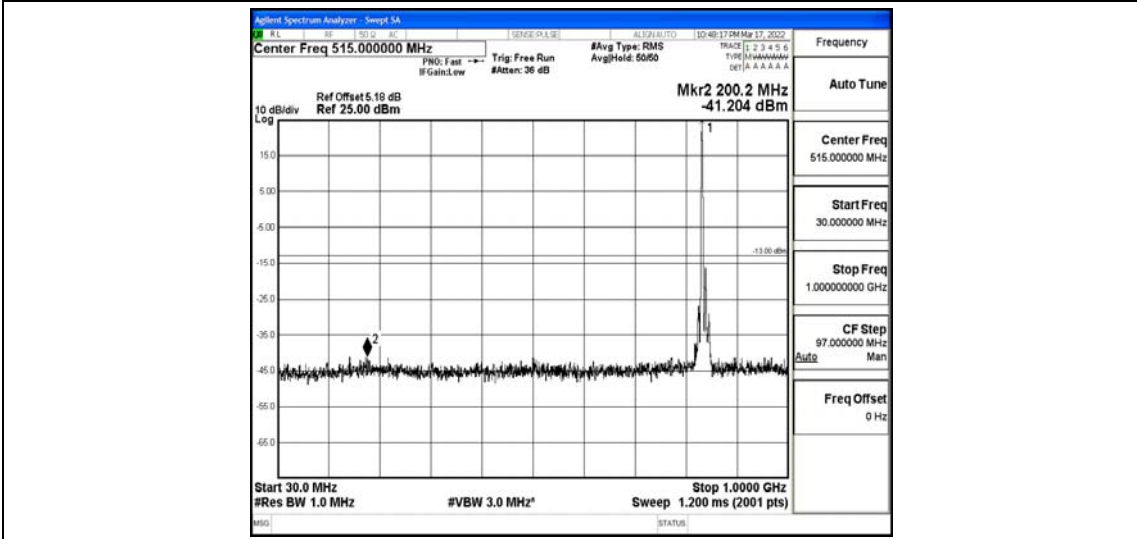

Band26-15MHz-QPSK-26965-1RB#0-Range3:30~1000MHz