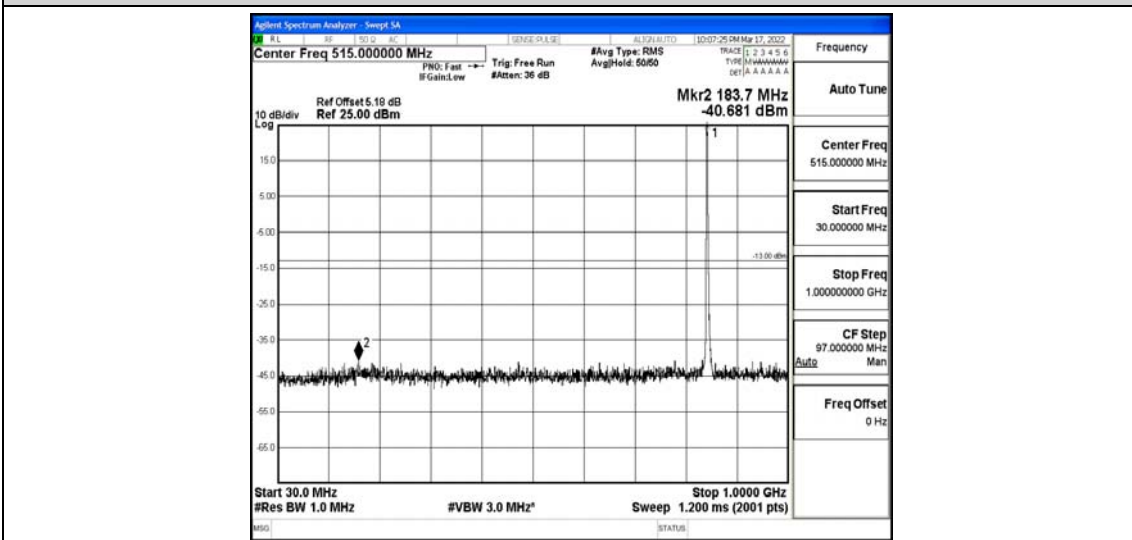

Band26-5MHz-16QAM-26915-1RB#0-Range3:30~1000MHz

Band26-5MHz-16QAM-26915-1RB#0-Range4:1000~10000MHz

Band26-5MHz-16QAM-27015-1RB#0-Range1:0.009~0.15MHz

Band26-5MHz-16QAM-27015-1RB#0-Range2:0.15~30MHz

Band26-5MHz-16QAM-27015-1RB#0-Range3:30~1000MHz