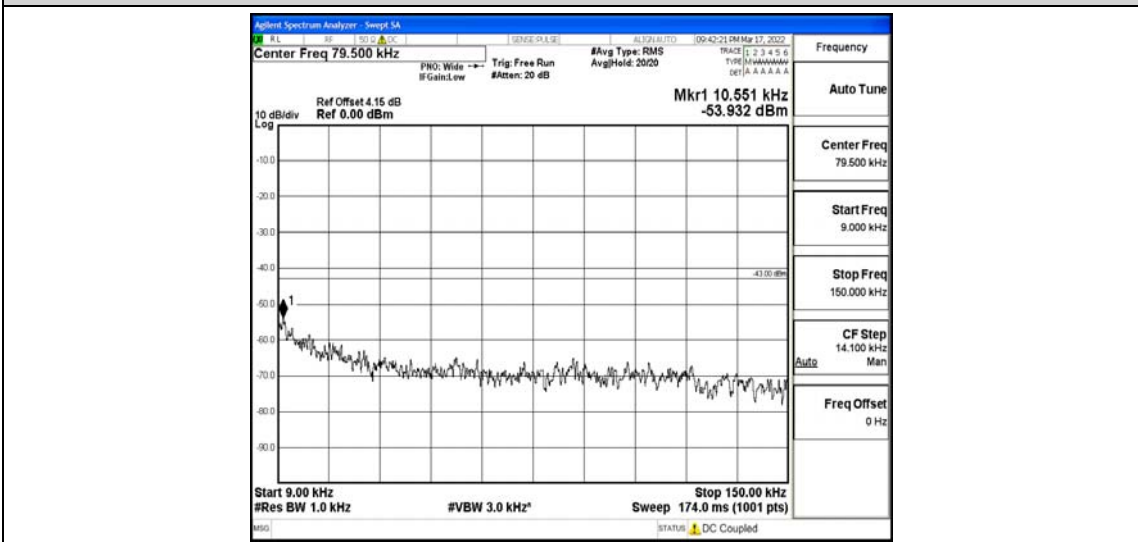

Band26-3MHz-QPSK-26915-1RB#0-Range1:0.009~0.15MHz