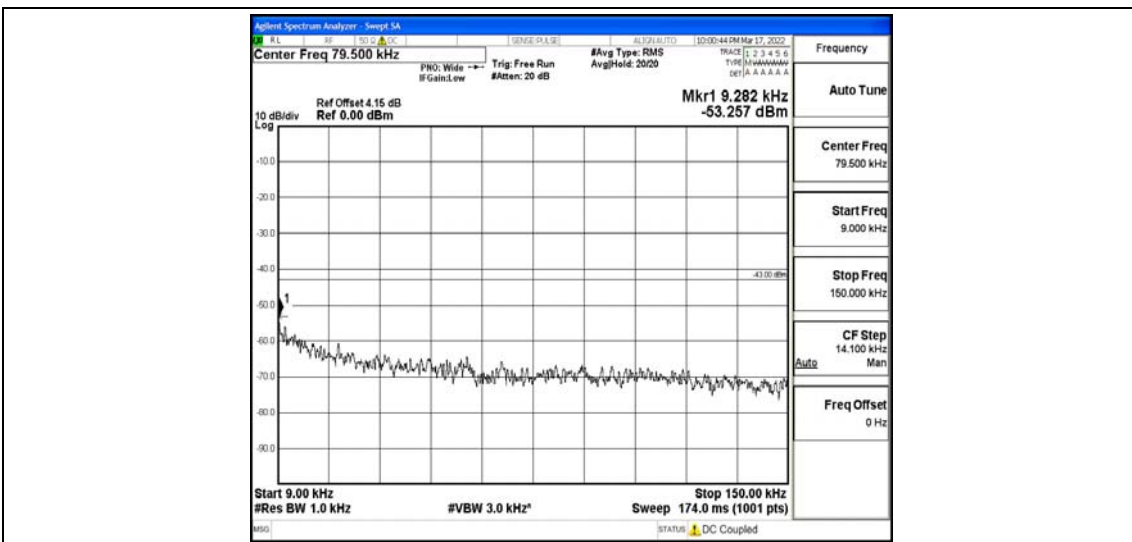

Band26-5MHz-QPSK-26815-1RB#0-Range1:0.009~0.15MHz