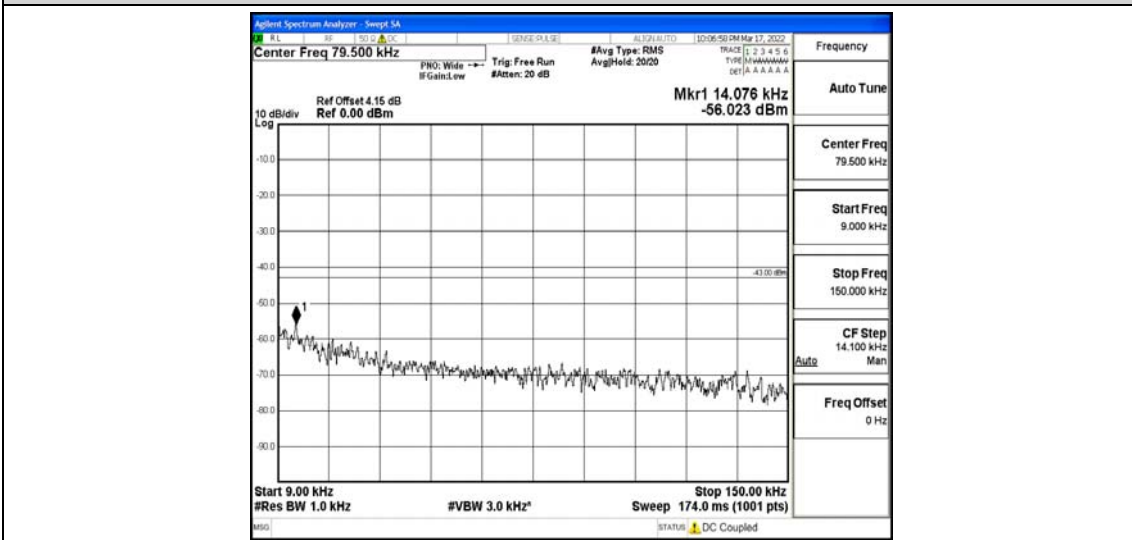

Band26-5MHz-16QAM-27015-1RB#0-Range1:0.009~0.15MHz