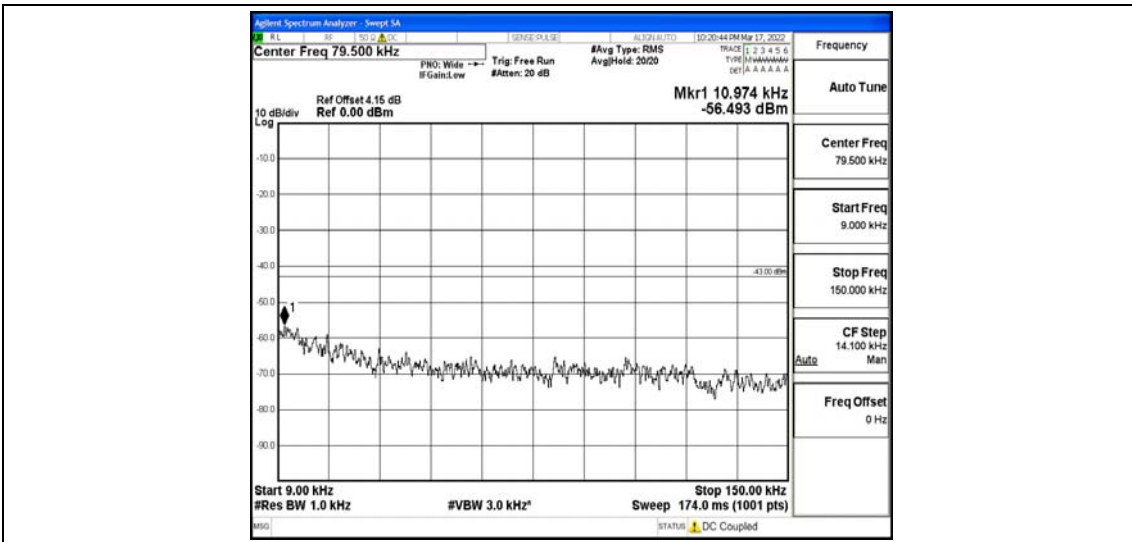

Band26-10MHz-QPSK-26840-1RB#0-Range1:0.009~0.15MHz