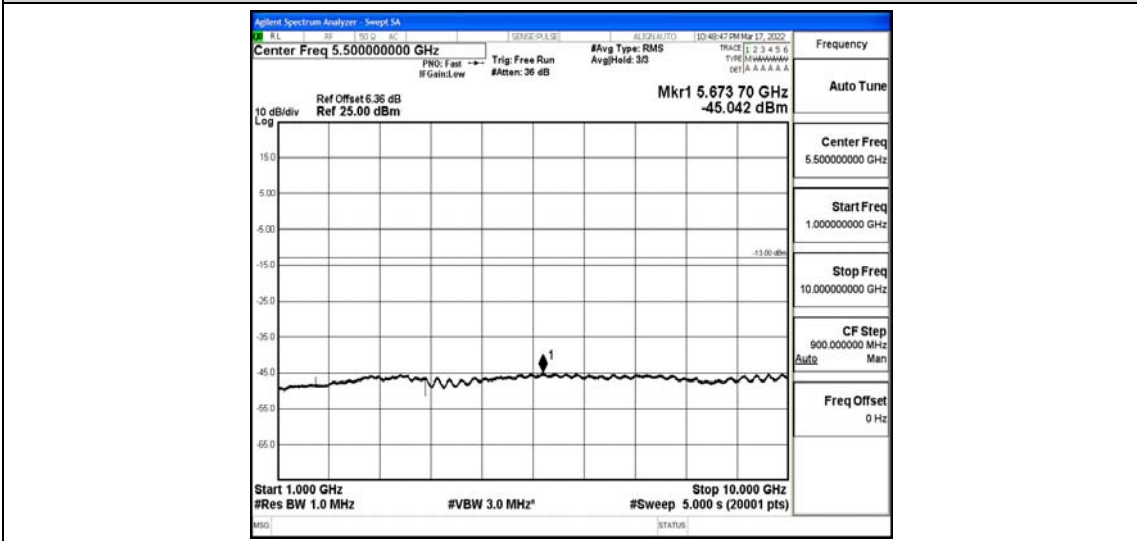

Band26-15MHz-QPSK-26965-1RB#0-Range4:1000~10000MHz