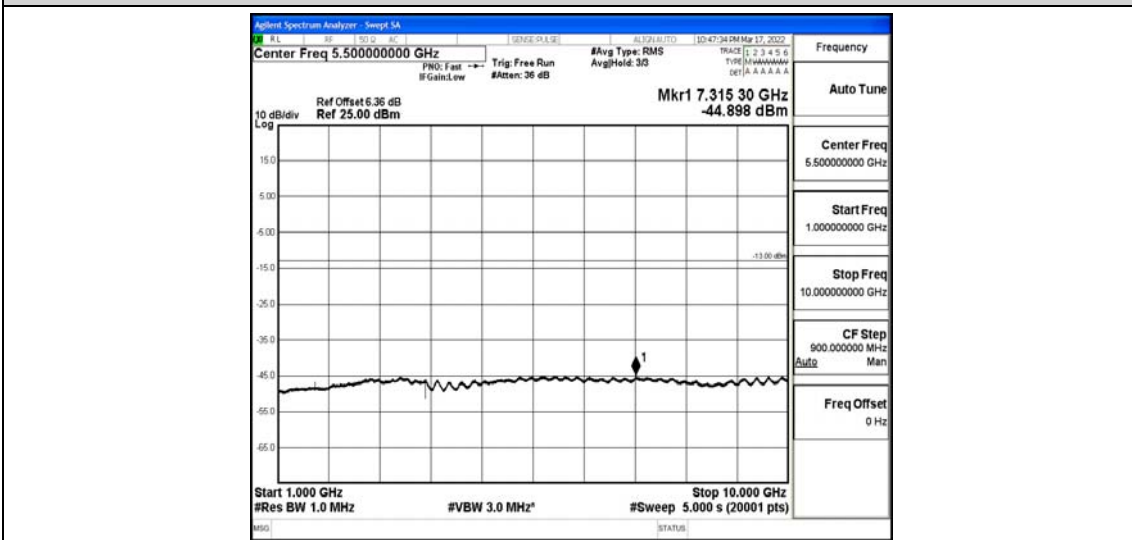

Band26-15MHz-16QAM-26915-1RB#0-Range4: 1000~10000MHz