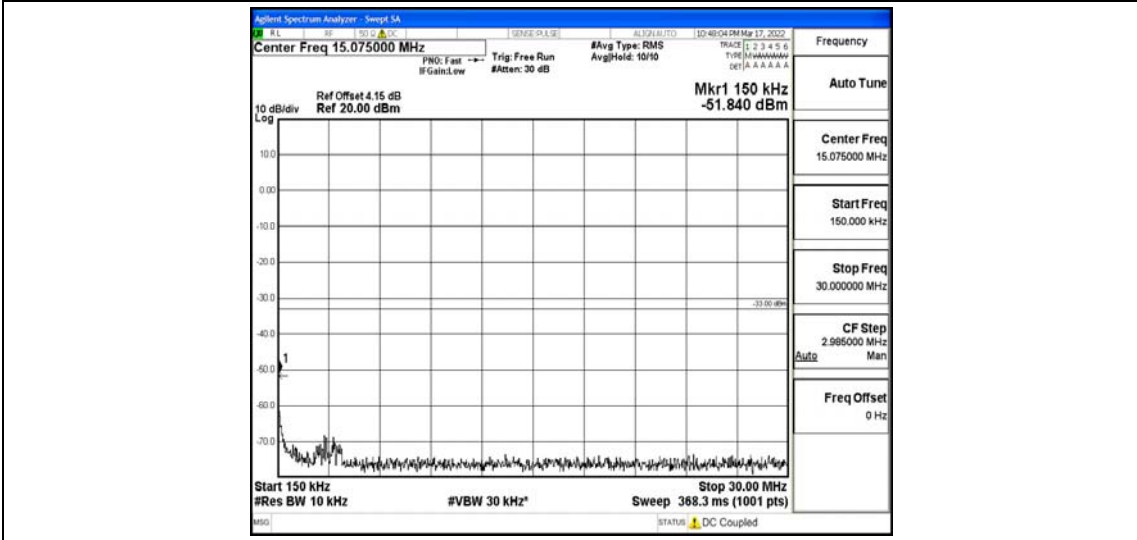

Band26-15MHz-QPSK-26965-1RB#0-Range2:0.15~30MHz