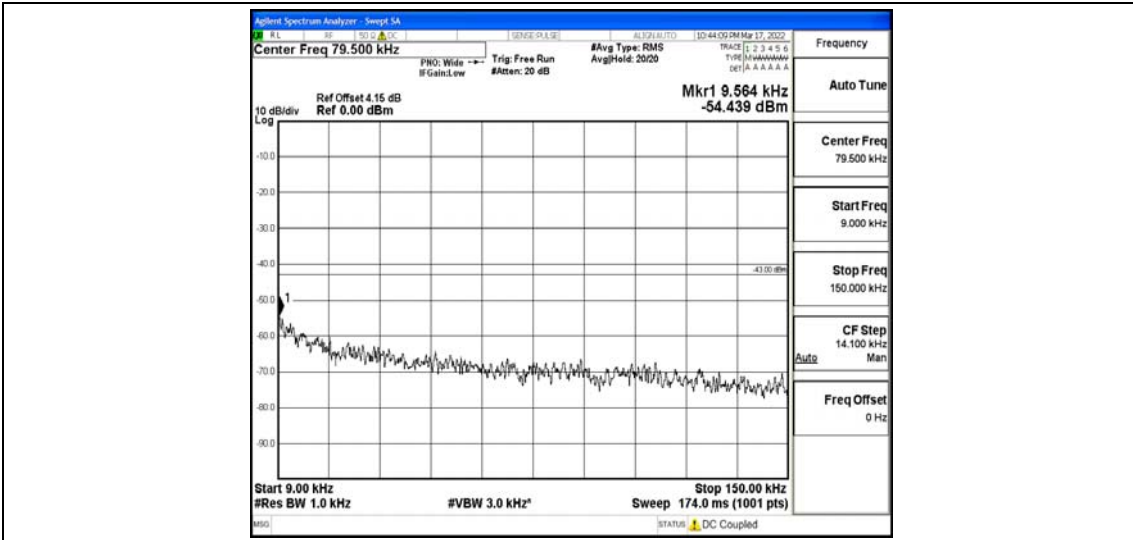

Band26-15MHz-QPSK-26965-1RB#0-Range2:0.15~30MHz

Band26-15MHz-QPSK-26965-1RB#0-Range3:30~1000MHz

Band26-15MHz-QPSK-26965-1RB#0-Range4:1000~10000MHz

Band26-15MHz-16QAM-26865-1RB#0-Range1:0.009~0.15MHz

Band26-15MHz-16QAM-26865-1RB#0-Range2:0.15~30MHz