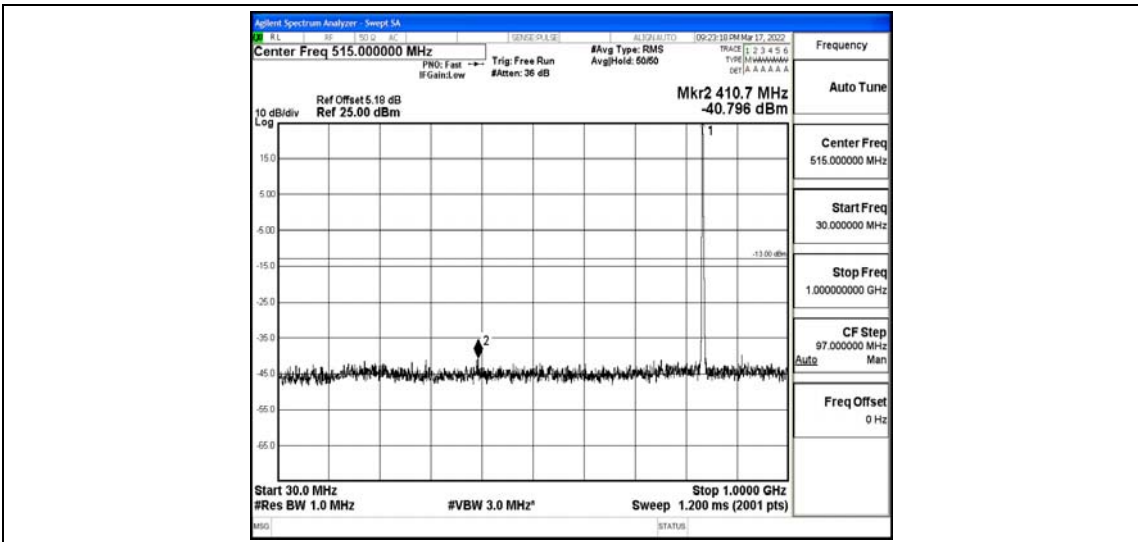

Band26-1.4MHz-16QAM-26915-1RB#0-Range3:30~1000MHz