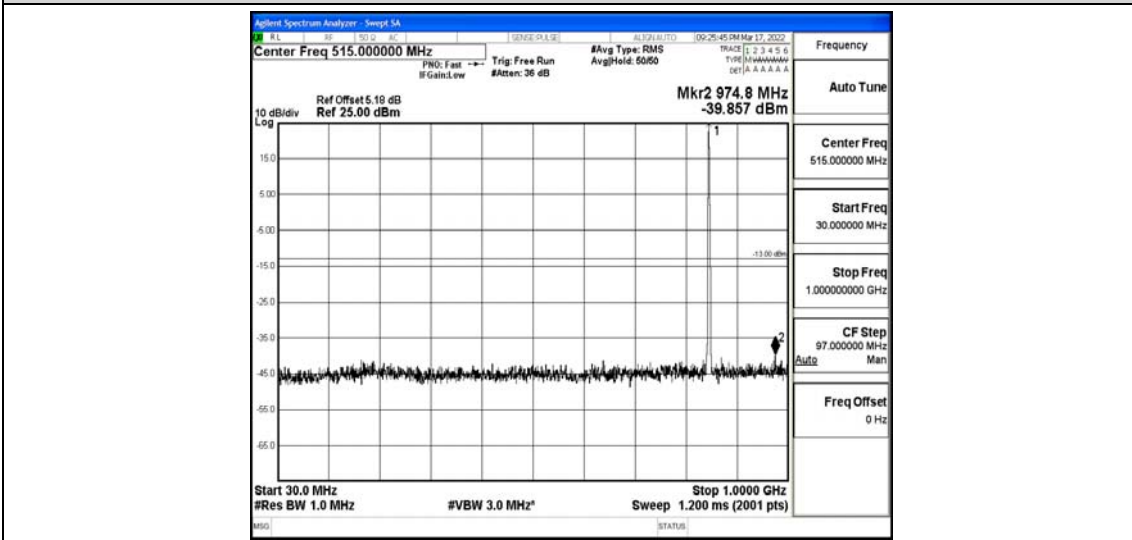

Band26-1.4MHz-16QAM-27033-1RB#0-Range3:30~1000MHz