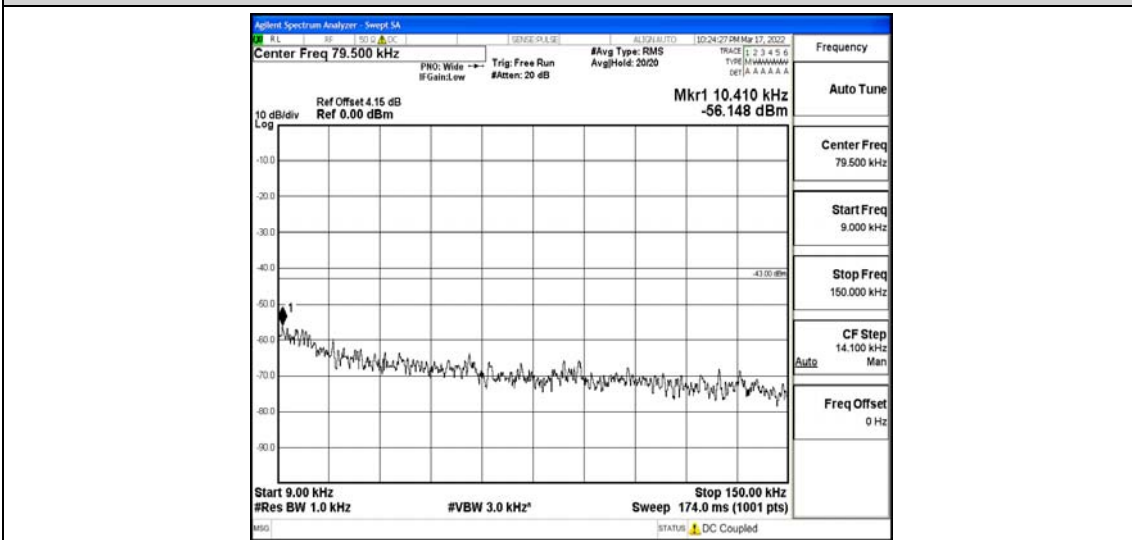

Band26-10MHz-16QAM-26915-1RB#0-Range1:0.009~0.15MHz