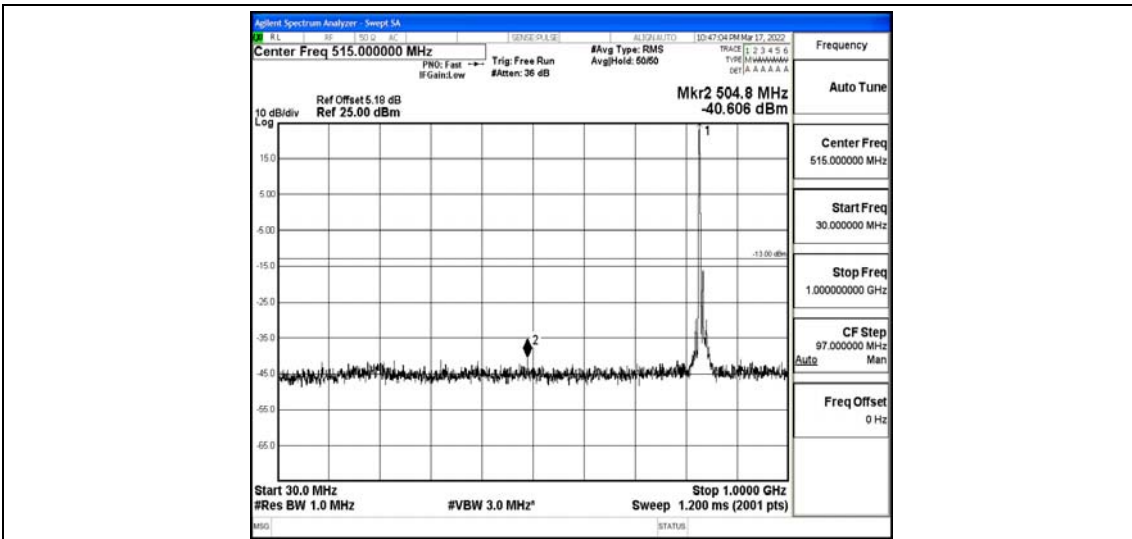

Band26-15MHz-16QAM-26865-1RB#0-Range3:30~1000MHz

Band26-15MHz-16QAM-26865-1RB#0-Range4:1000~10000MHz

Band26-15MHz-16QAM-26915-1RB#0-Range1:0.009~0.15MHz

Band26-15MHz-16QAM-26915-1RB#0-Range2:0.15~30MHz

Band26-15MHz-16QAM-26915-1RB#0-Range3:30~100MHz