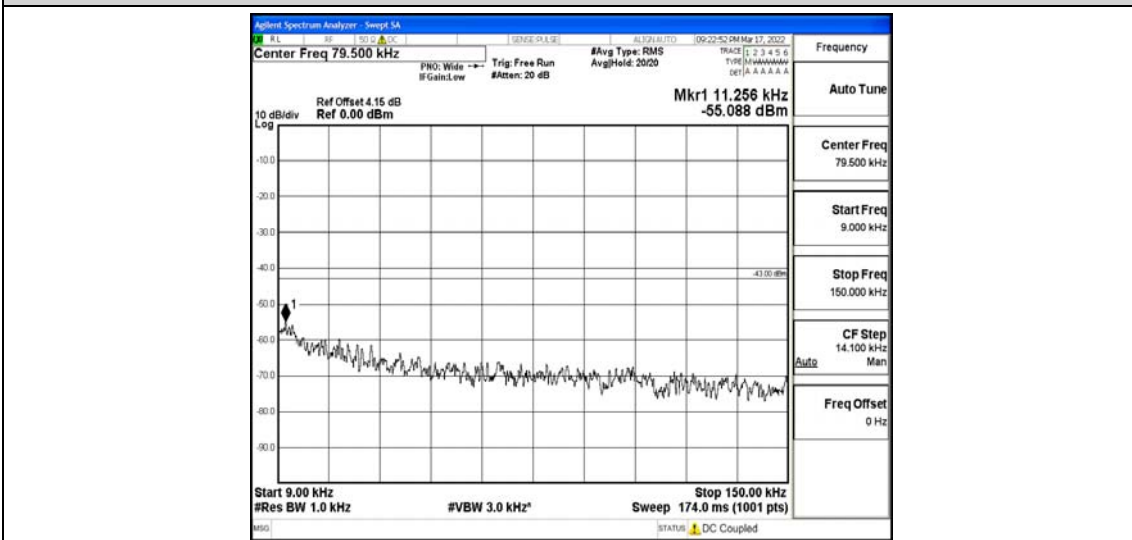

Band26-1.4MHz-16QAM-26797-1RB#0-Range2:0.15~30MHz

Band26-1.4MHz-16QAM-26797-1RB#0-Range3:30~1000MHz

Band26-1.4MHz-16QAM-26797-1RB#0-Range4:1000~10000MHz

Band26-1.4MHz-16QAM-26915-1RB#0-Range1:0.009~0.15MHz