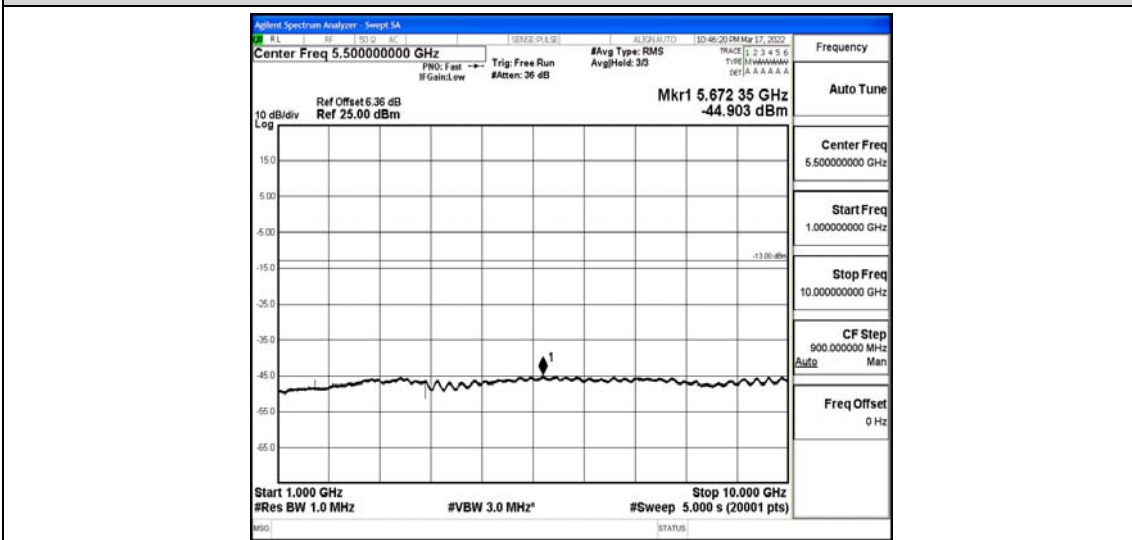

Band26-15MHz-QPSK-26915-1RB#0-Range1:0.009~0.15MHz

Band26-15MHz-QPSK-26915-1RB#0-Range2:0.15~30MHz

Band26-15MHz-QPSK-26915-1RB#0-Range3:30~1000MHz

Band26-15MHz-QPSK-26915-1RB#0-Range4:1000~10000MHz

Band26-15MHz-QPSK-26965-1RB#0-Range1:0.009~0.15MHz