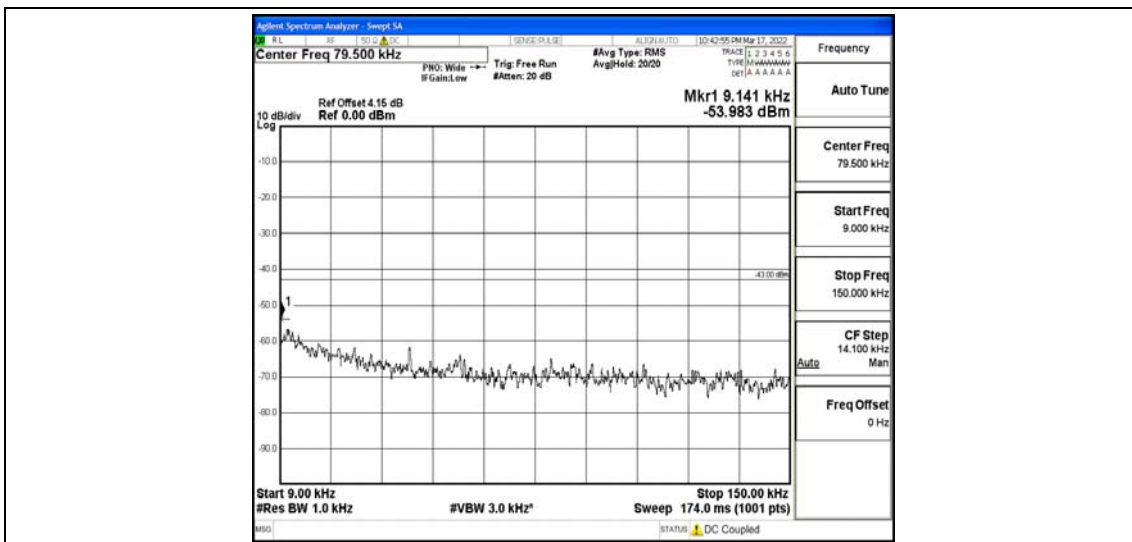

Band26-15MHz-QPSK-26865-1RB#0-Range1:0.009~0.15MHz