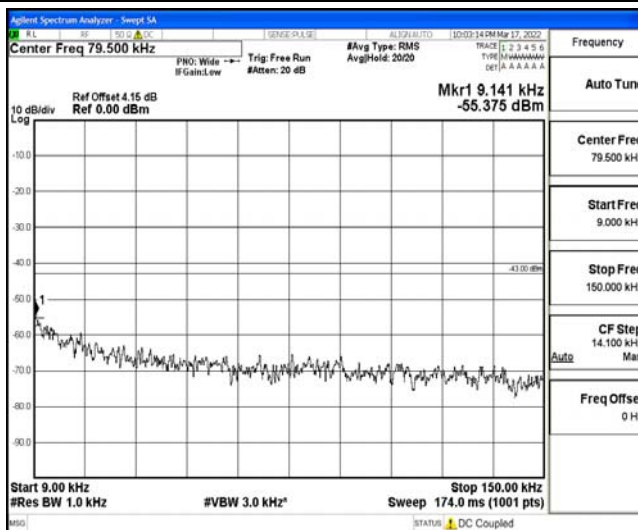

Band26-5MHz-QPSK-26915-1RB#0-Range1:0.009~0.15MHz