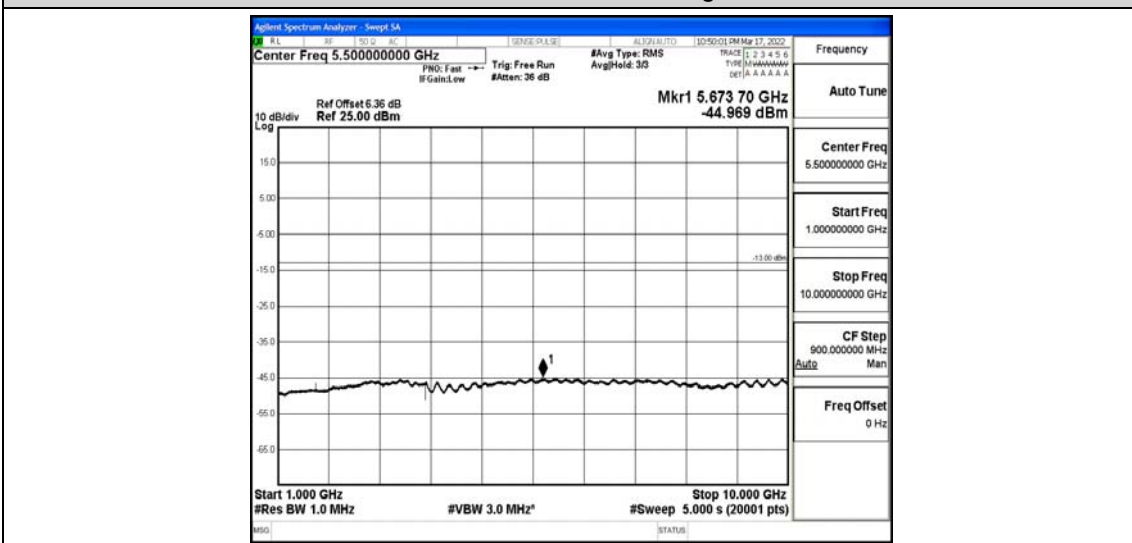

Band26-15MHz-16QAM-26915-1RB#0-Range4: 1000~10000MHz

Band26-15MHz-16QAM-26965-1RB#0-Range1:0.009~0.15MHz

Band26-15MHz-16QAM-26965-1RB#0-Range2:0.15~30MHz

Band26-15MHz-16QAM-26965-1RB#0-Range3:30~1000MHz

Band26-15MHz-16QAM-26965-1RB#0-Range4:1000~10000MHz