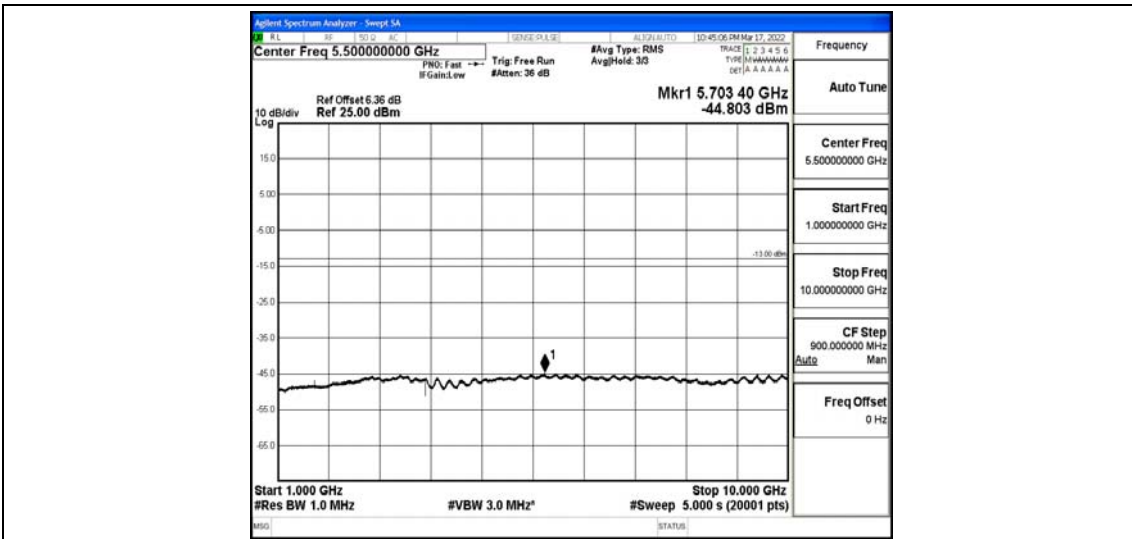

Band26-15MHz-16QAM-26865-1RB#0-Range4:1000~10000MHz