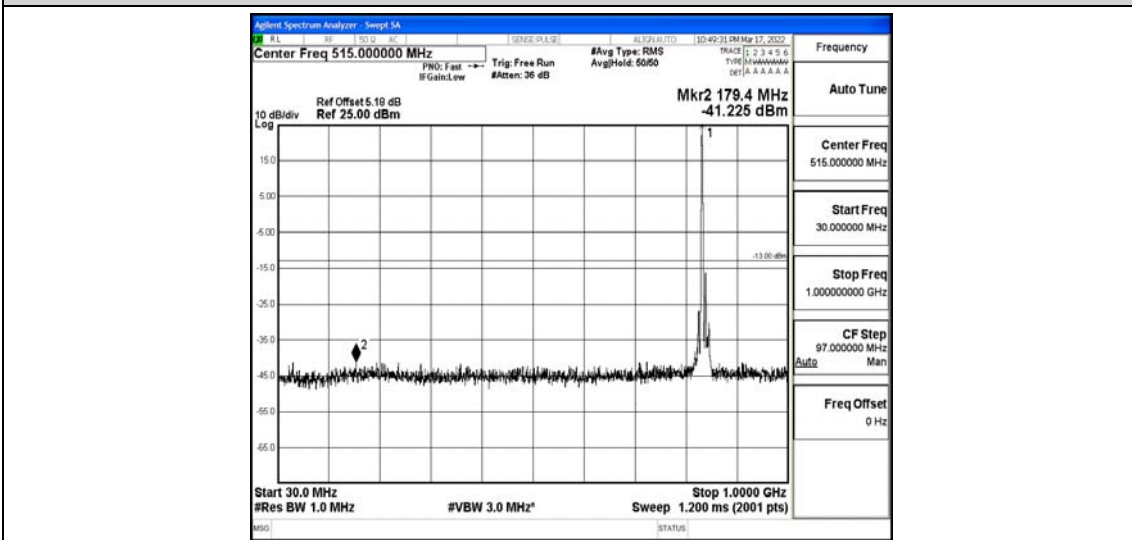

Band26-15MHz-16QAM-26915-1RB#0-Range4: 1000~10000MHz

Band26-15MHz-16QAM-26965-1RB#0-Range1:0.009~0.15MHz

Band26-15MHz-16QAM-26965-1RB#0-Range2:0.15~30MHz

Band26-15MHz-16QAM-26965-1RB#0-Range3:30~1000MHz

Band26-15MHz-16QAM-26965-1RB#0-Range4:1000~10000MHz