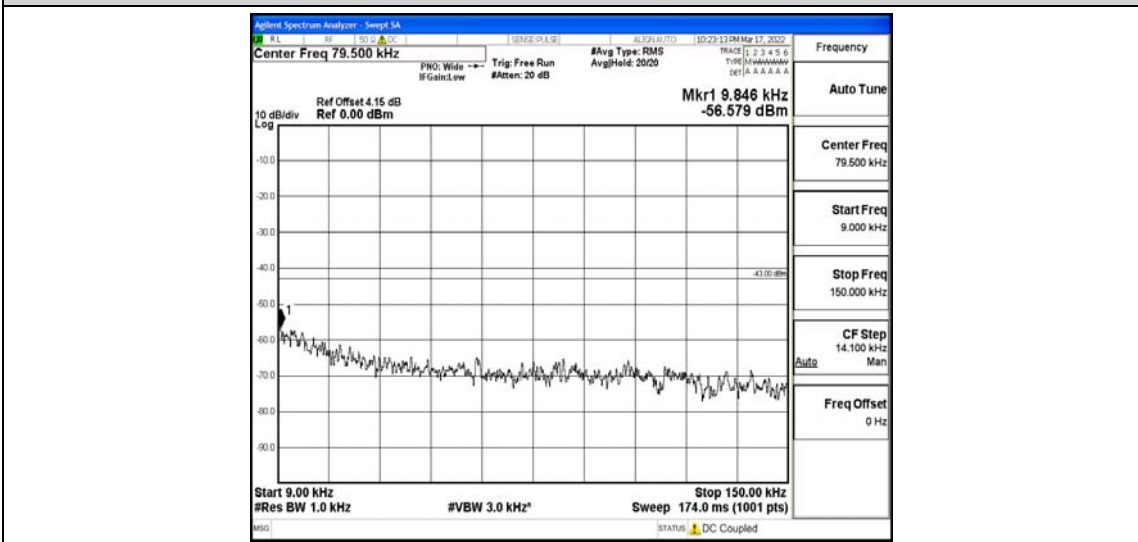

Band26-10MHz-QPSK-26915-1RB#0-Range1:0.009~0.15MHz