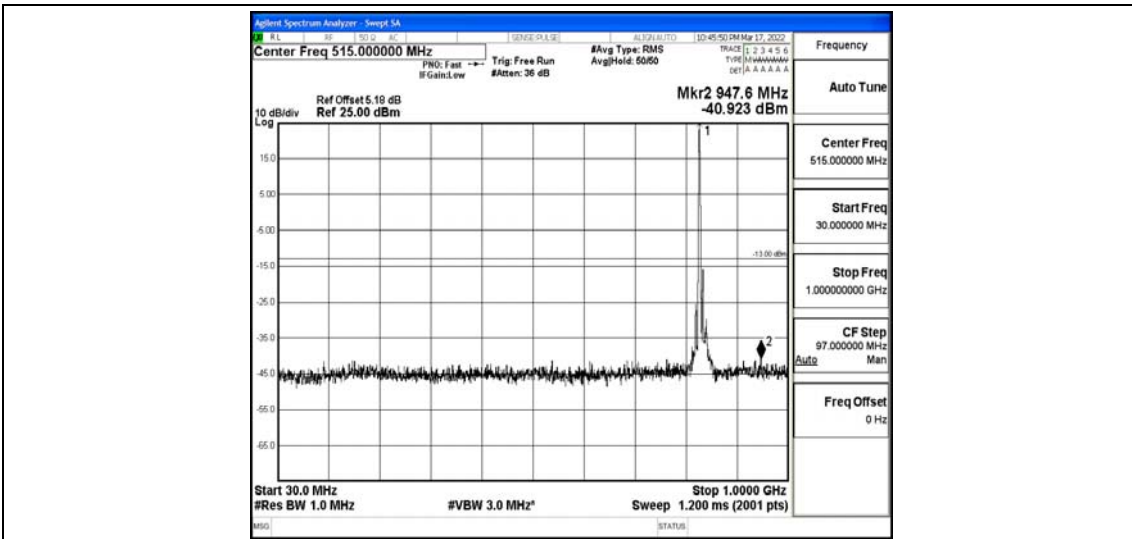

Band26-15MHz-QPSK-26915-1RB#0-Range3:30~1000MHz