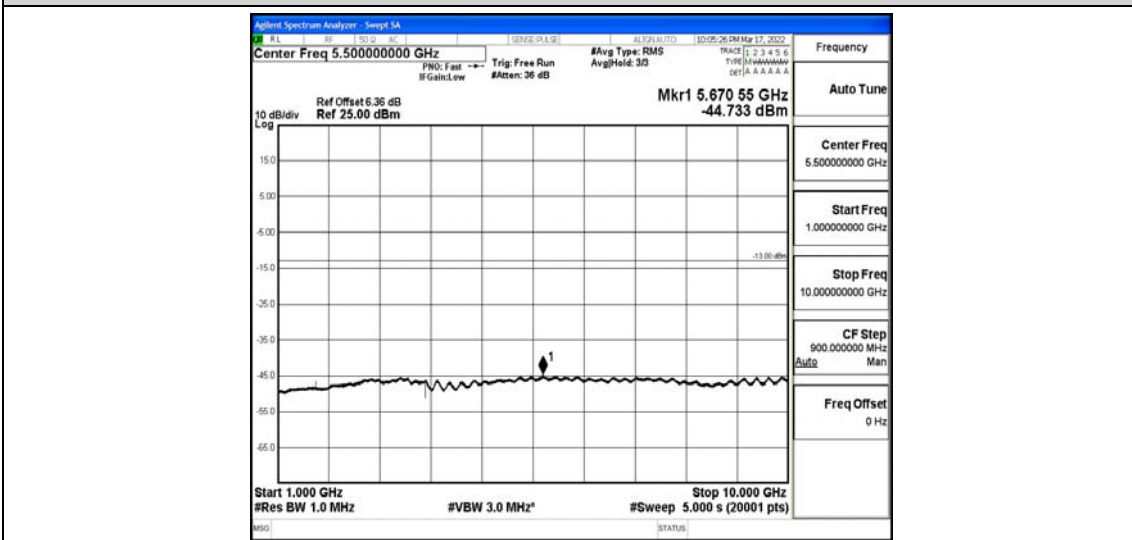

Band26-5MHz-16QAM-26915-1RB#0-Range4:1000~10000MHz