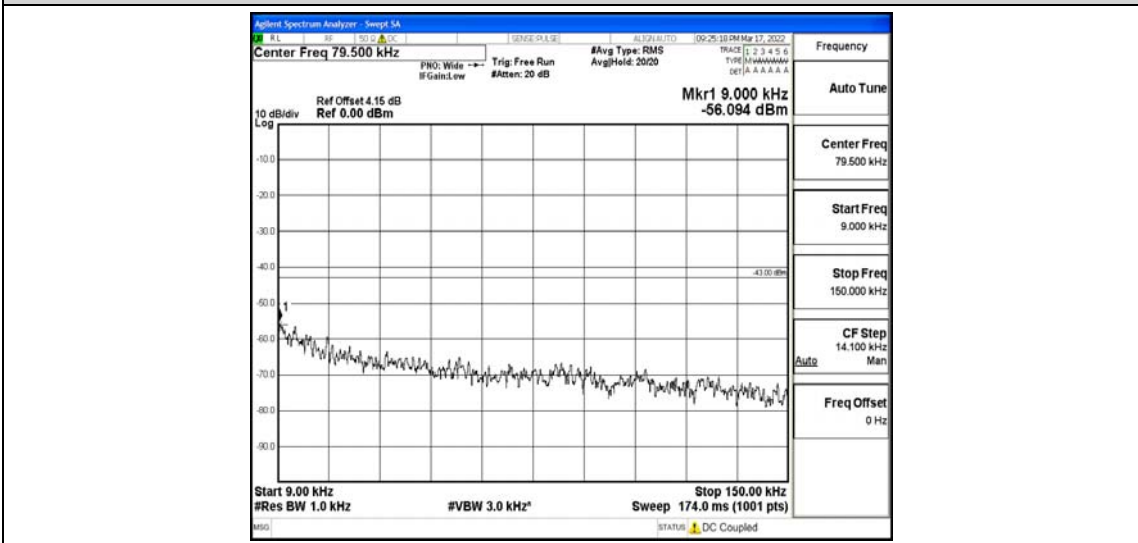

Band26-1.4MHz-16QAM-26915-1RB#0-Range2:0.15~30MHz

Band26-1.4MHz-16QAM-26915-1RB#0-Range3:30~1000MHz

Band26-1.4MHz-16QAM-26915-1RB#0-Range4:1000~10000MHz

Band26-1.4MHz-16QAM-27033-1RB#0-Range1:0.009~0.15MHz