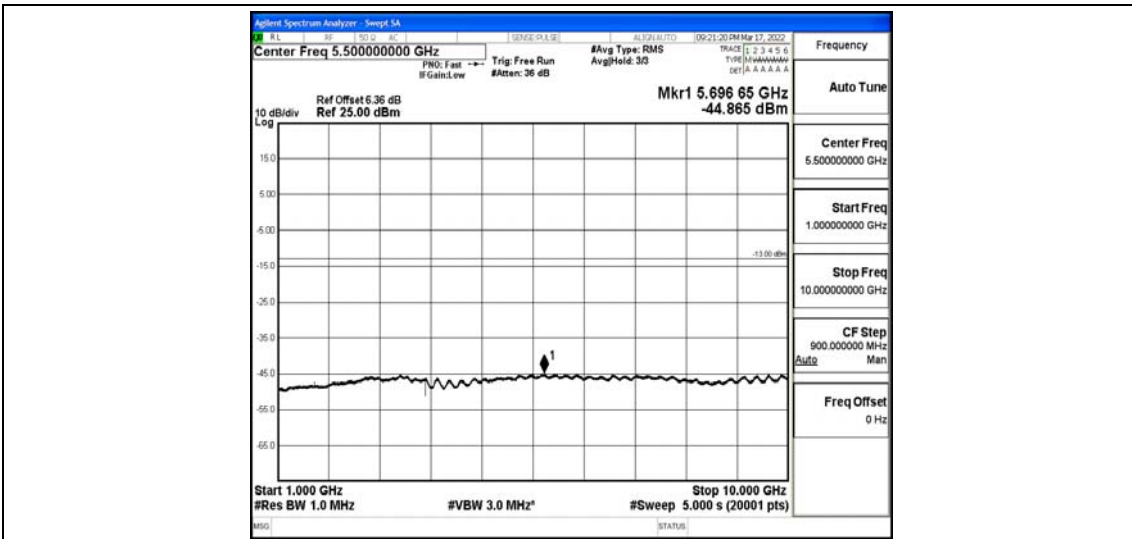

Band26-1.4MHz-16QAM-26797-1RB#0-Range2:0.15~30MHz

Band26-1.4MHz-16QAM-26797-1RB#0-Range3:30~1000MHz

Band26-1.4MHz-16QAM-26797-1RB#0-Range4:1000~10000MHz

Band26-1.4MHz-16QAM-26915-1RB#0-Range1:0.009~0.15MHz