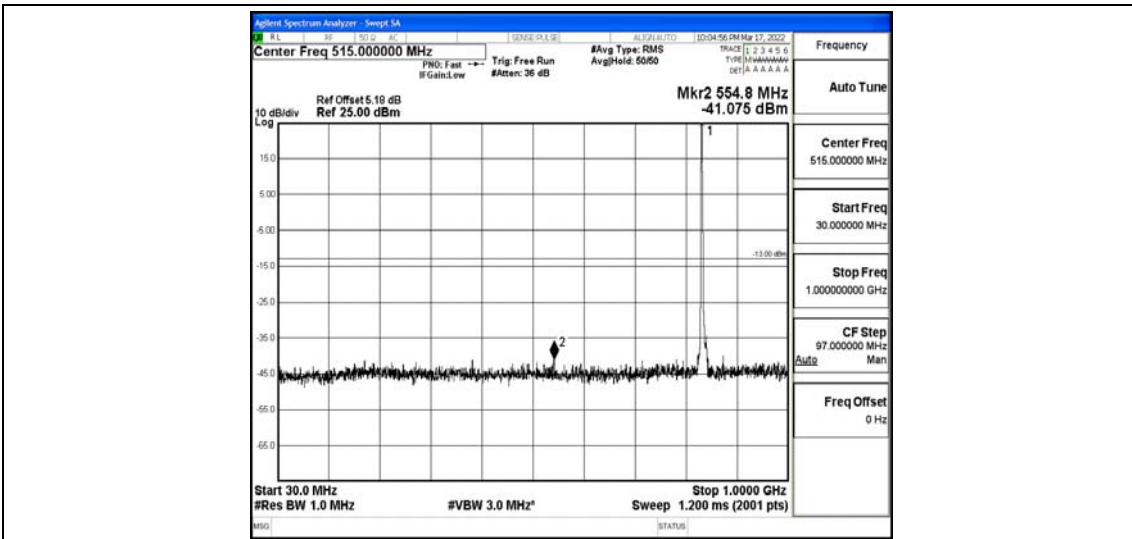

Band26-5MHz-16QAM-26915-1RB#0-Range3:30~1000MHz