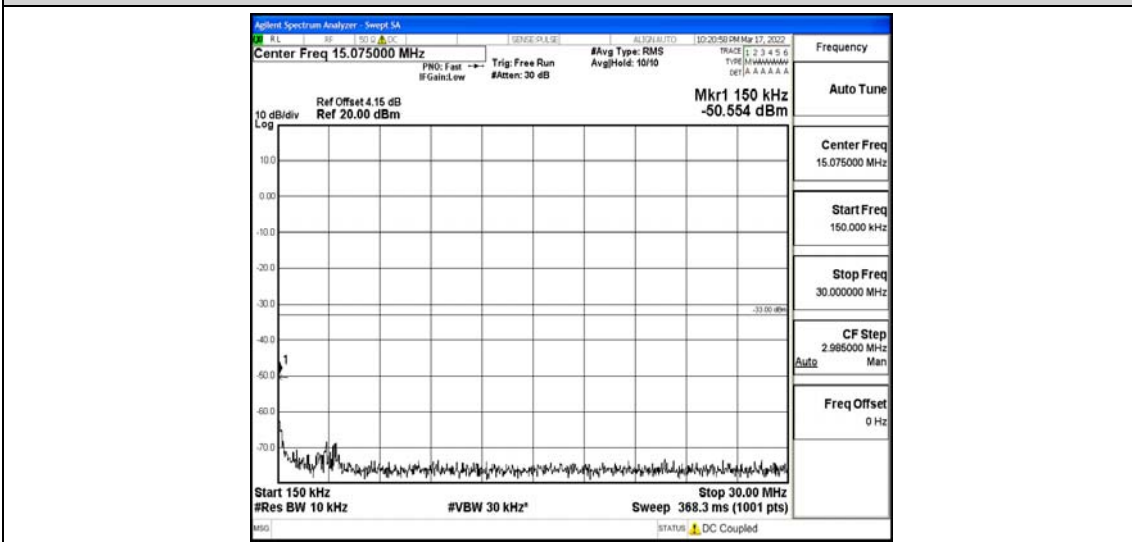

Band26-10MHz-QPSK-26840-1RB#0-Range2:0.15~30MHz