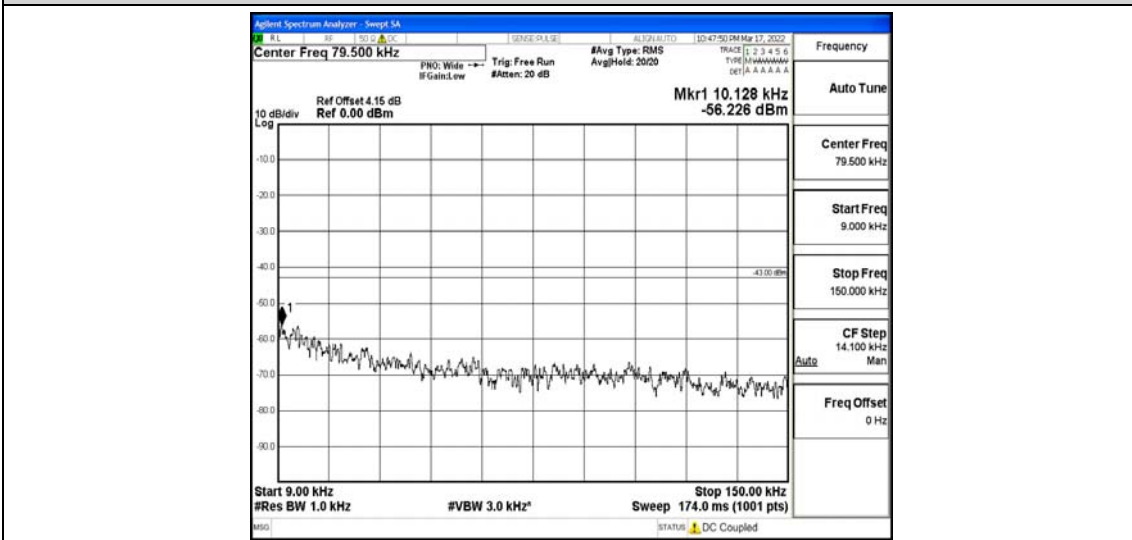

Band26-15MHz-QPSK-26915-1RB#0-Range1:0.009~0.15MHz

Band26-15MHz-QPSK-26915-1RB#0-Range2:0.15~30MHz

Band26-15MHz-QPSK-26915-1RB#0-Range3:30~1000MHz

Band26-15MHz-QPSK-26915-1RB#0-Range4:1000~10000MHz

Band26-15MHz-QPSK-26965-1RB#0-Range1:0.009~0.15MHz