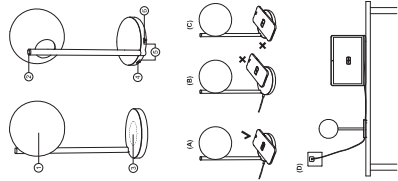

BUBBLE LAMP

Design by Arne Jacobsen

ENGLISH

English text describing the product and its features.

Table with technical specifications in English.

FRANCAIS

French text describing the product and its features.