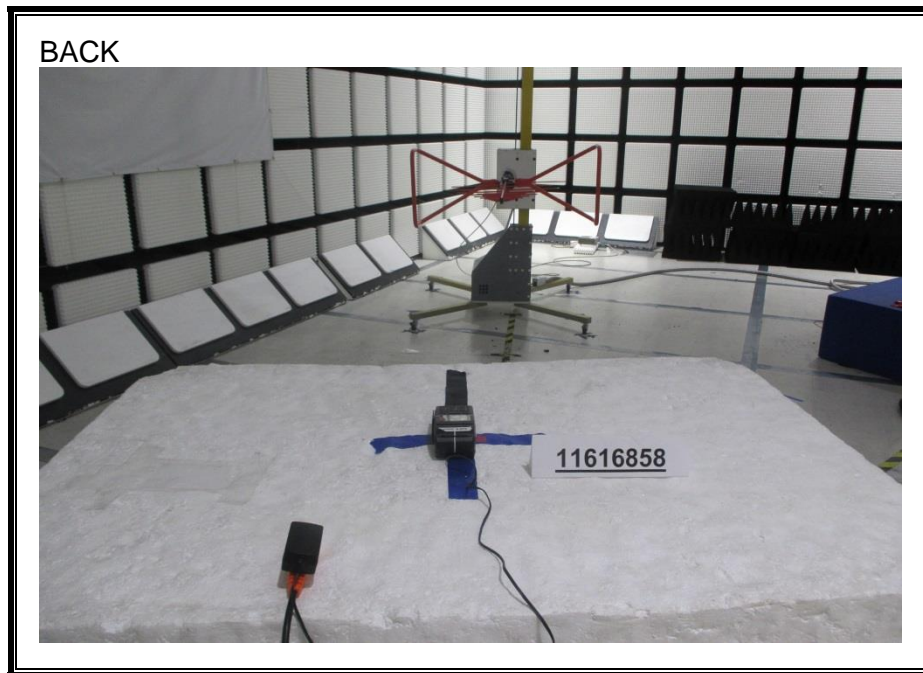

10. SETUP PHOTOS

RADIATED RF MEASUREMENT SETUP FOR PORTABLE CONFIGURATION

RADIATED RF MEASUREMENT SETUP (BELOW 30 MHz)

RADIATED RF MEASUREMENT SETUP (30 - 1000 MHz)

RADIATED RF MEASUREMENT SETUP (ABOVE 1 GHz)