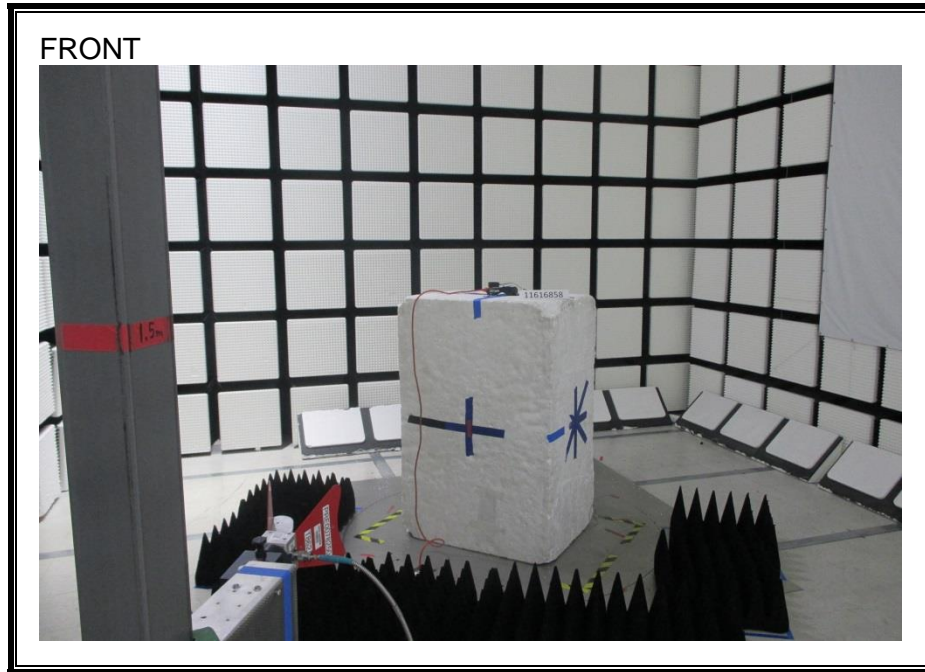

10. SETUP PHOTOS

RADIATED RF MEASUREMENT SETUP FOR PORTABLE CONFIGURATION

RADIATED RF MEASUREMENT SETUP (BELOW 30 MHz)

RADIATED RF MEASUREMENT SETUP (30 - 1000 MHz)

RADIATED RF MEASUREMENT SETUP (ABOVE 1 GHz)