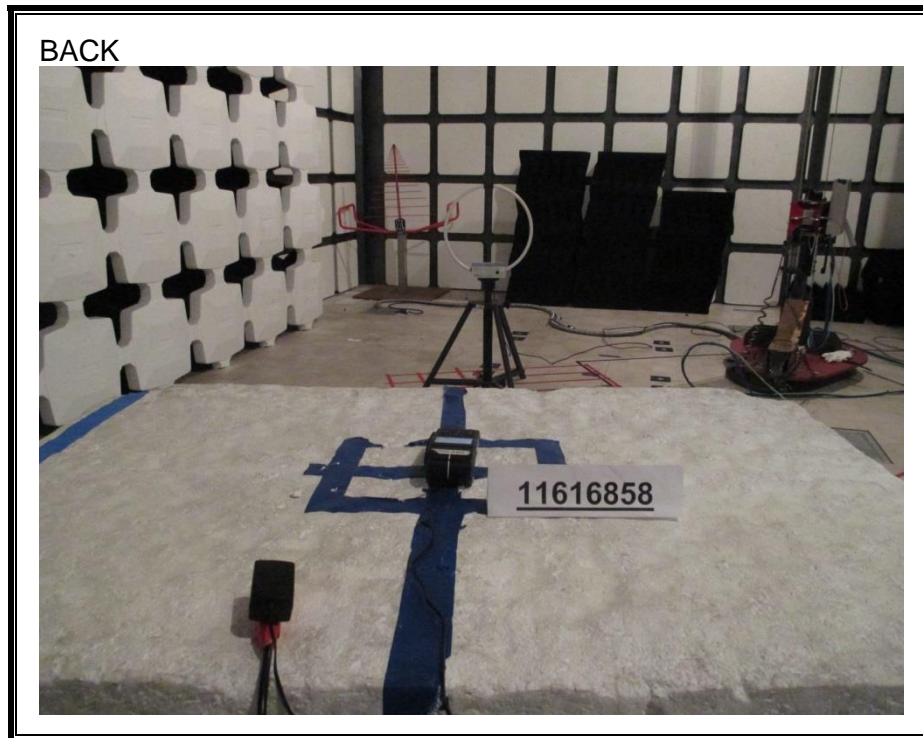

10. SETUP PHOTOS

RADIATED RF MEASUREMENT SETUP FOR PORTABLE CONFIGURATION

RADIATED RF MEASUREMENT SETUP (BELOW 30 MHz)

RADIATED RF MEASUREMENT SETUP (30 - 1000 MHz)

RADIATED RF MEASUREMENT SETUP (ABOVE 1 GHz)