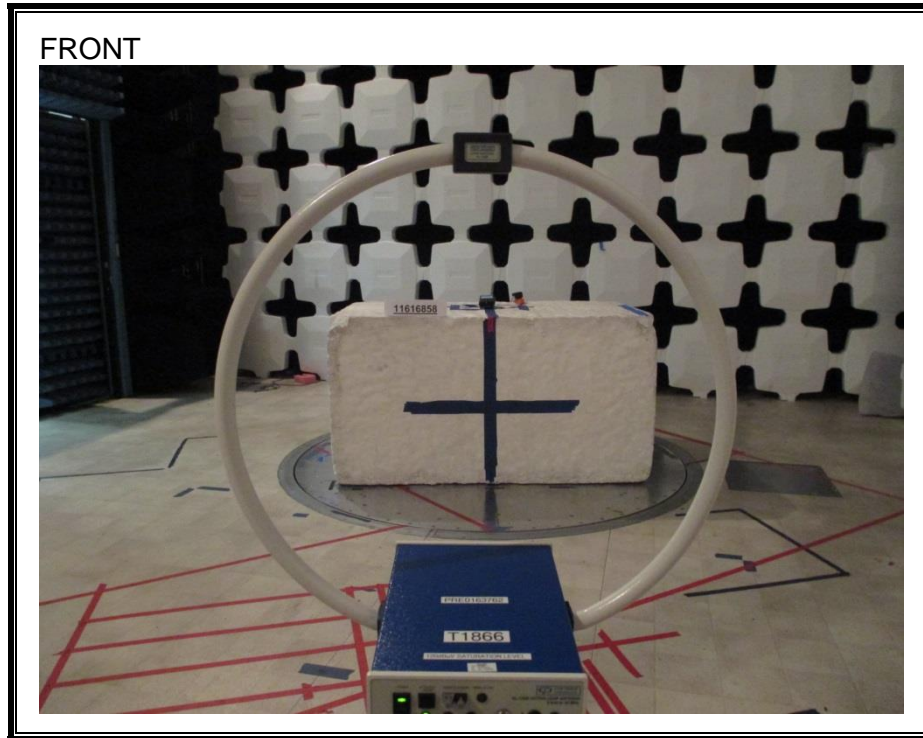

10. SETUP PHOTOS

RADIATED RF MEASUREMENT SETUP FOR PORTABLE CONFIGURATION

RADIATED RF MEASUREMENT SETUP (BELOW 30 MHz)

RADIATED RF MEASUREMENT SETUP (30 - 1000 MHz)

RADIATED RF MEASUREMENT SETUP (ABOVE 1 GHz)