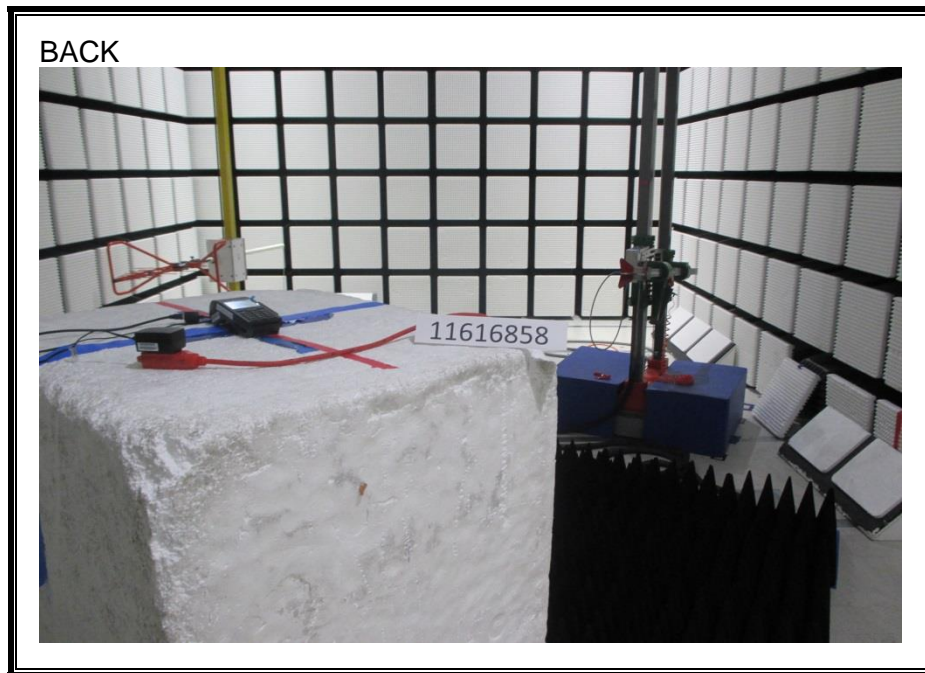

10. SETUP PHOTOS

RADIATED RF MEASUREMENT SETUP FOR PORTABLE CONFIGURATION

RADIATED RF MEASUREMENT SETUP (BELOW 30 MHz)

RADIATED RF MEASUREMENT SETUP (30 - 1000 MHz)

RADIATED RF MEASUREMENT SETUP (ABOVE 1 GHz)