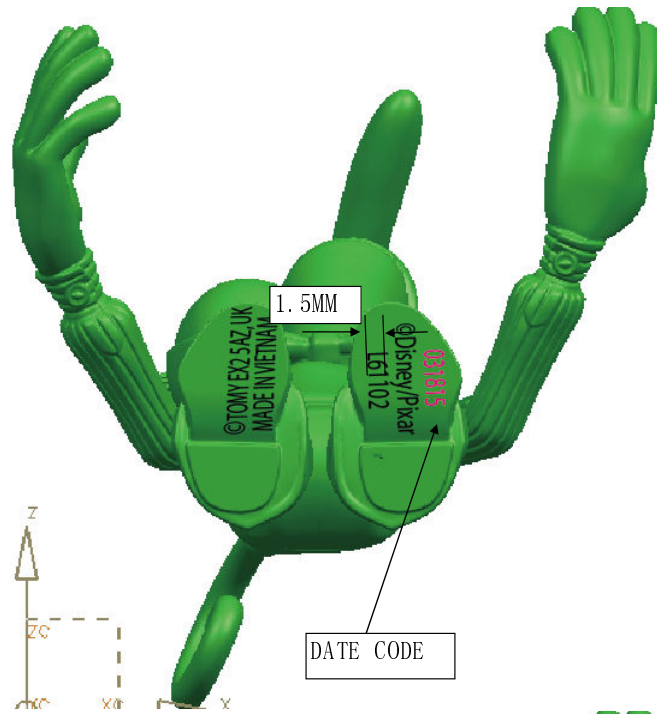

DATE CODE

L61104/L61102 TAMPO

1.5MM

DATE CODE