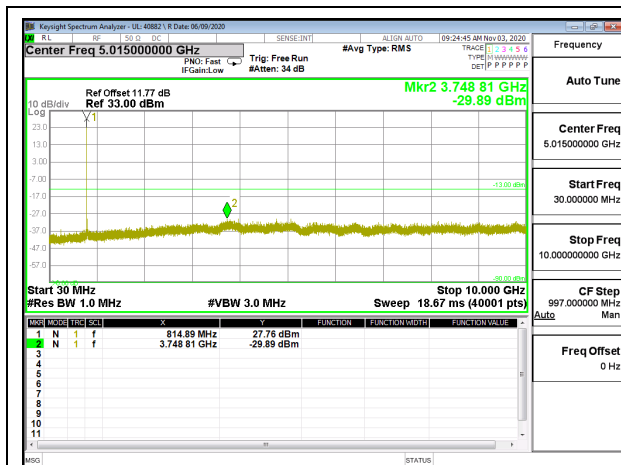

8.3.4. LTE BAND 26

LTE B26 1.4MHz QPSK Low Channel RB1-0