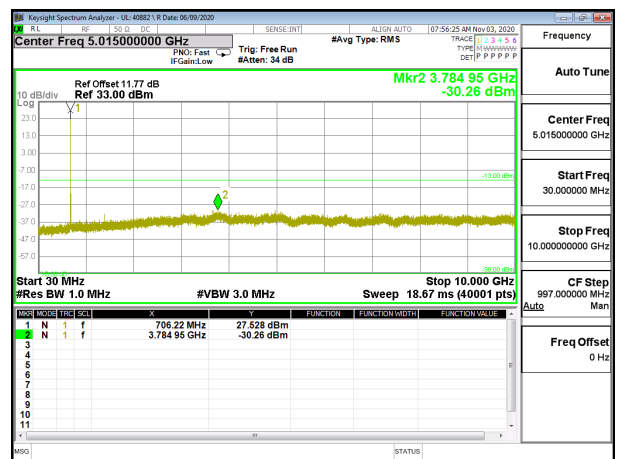

LTE B4 20MHz 16QAM Middle Channel RB1-0

8.3.3. LTE BAND 12

LTE B12 1.4MHz QPSK Low Channel RB1-0

LTE B12 1.4MHz 16QAM Low Channel RB1-0

LTE B12 1.4MHz QPSK Middle Channel RB1-0

LTE B12 1.4MHz 16QAM Middle Channel RB1-0

LTE B12 1.4MHz QPSK High Channel RB1-0

LTE B12 1.4MHz 16QAM High Channel RB1-0

LTE B12 3MHz QPSK Low Channel RB1-0

LTE B12 3MHz 16QAM Low Channel RB1-0

LTE B12 3MHz QPSK Middle Channel RB1-0

LTE B12 3MHz 16QAM Middle Channel RB1-0

LTE B12 3MHz QPSK High Channel RB1-0

LTE B12 3MHz 16QAM High Channel RB1-0

LTE B12 5MHz QPSK Low Channel RB1-0

LTE B12 5MHz 16QAM Low Channel RB1-0

LTE B12 5MHz QPSK Middle Channel RB1-0

LTE B12 5MHz 16QAM Middle Channel RB1-0