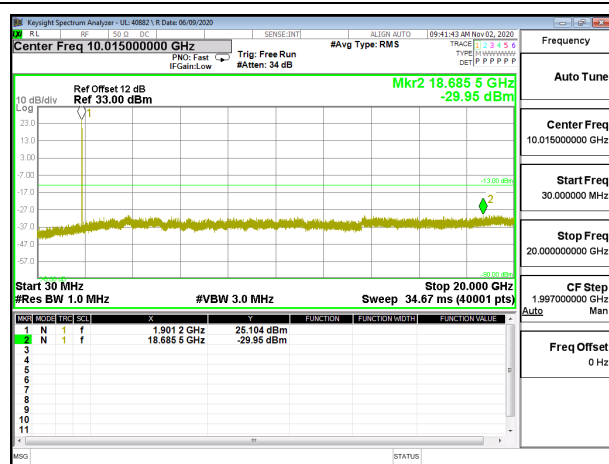

LTE B2 3MHz 16QAM High Channel RB1-0

LTE B2 5MHz QPSK Low Channel RB1-0

LTE B2 5MHz 16QAM Low Channel RB1-0

LTE B2 5MHz QPSK Middle Channel RB1-0

LTE B2 5MHz 16QAM Middle Channel RB1-0

LTE B2 5MHz QPSK High Channel RB1-0

LTE B2 5MHz 16QAM High Channel RB1-0

LTE B2 10MHz QPSK Low Channel RB1-0

LTE B2 10MHz 16QAM Low Channel RB1-0

LTE B2 10MHz QPSK Middle Channel RB1-0

LTE B2 10MHz 16QAM Middle Channel RB1-0

LTE B2 10MHz QPSK High Channel RB1-0

LTE B2 10MHz 16QAM High Channel RB1-0

LTE B2 15MHz QPSK Low Channel RB1-0

LTE B2 15MHz 16QAM Low Channel RB1-0

LTE B2 15MHz QPSK Middle Channel RB1-0

LTE B2 15MHz 16QAM Middle Channel RB1-0

LTE B2 15MHz QPSK High Channel RB1-0