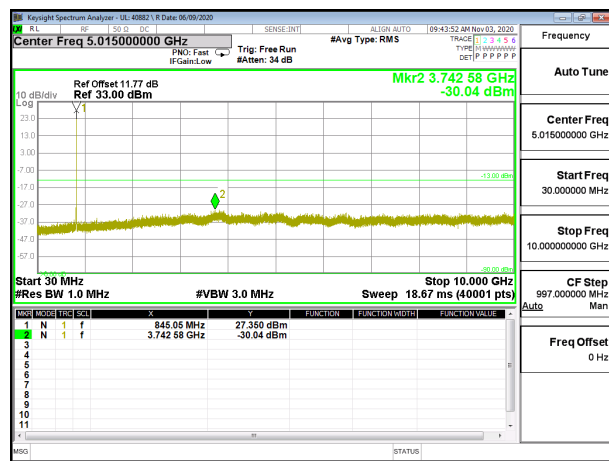

LTE B26 1.4MHz 16QAM High Channel RB1-0

LTE B26 3MHz QPSK Low Channel RB1-0

LTE B26 3MHz 16QAM Low Channel RB1-0

LTE B26 3MHz QPSK Middle Channel RB1-0

LTE B26 3MHz 16QAM Middle Channel RB1-0

LTE B26 3MHz QPSK High Channel RB1-0

LTE B26 3MHz 16QAM High Channel RB1-0

LTE B26 5MHz QPSK Low Channel RB1-0

LTE B26 5MHz 16QAM Low Channel RB1-0

LTE B26 5MHz QPSK Middle Channel RB1-0

LTE B26 5MHz 16QAM Middle Channel RB1-0

LTE B26 5MHz QPSK High Channel RB1-0

LTE B26 5MHz 16QAM High Channel RB1-0