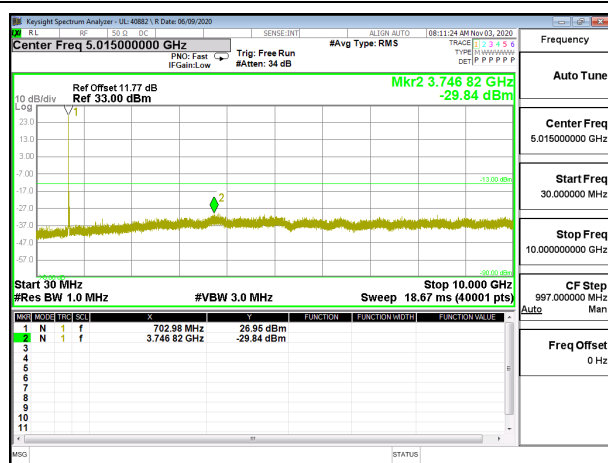

LTE B12 3MHz QPSK High Channel RB1-0

LTE B12 3MHz 16QAM High Channel RB1-0

LTE B12 5MHz QPSK Low Channel RB1-0

LTE B12 5MHz 16QAM Low Channel RB1-0

LTE B12 5MHz QPSK Middle Channel RB1-0

LTE B12 5MHz 16QAM Middle Channel RB1-0

LTE B12 5MHz QPSK High Channel RB1-0

LTE B12 5MHz 16QAM High Channel RB1-0

LTE B12 10MHz QPSK Low Channel RB1-0

LTE B12 10MHz 16QAM Low Channel RB1-0

LTE B12 10MHz QPSK Middle Channel RB1-0

LTE B12 10MHz 16QAM Middle Channel RB1-0

LTE B12 10MHz QPSK High Channel RB1-0

LTE B12 10MHz 16QAM High Channel RB1-0