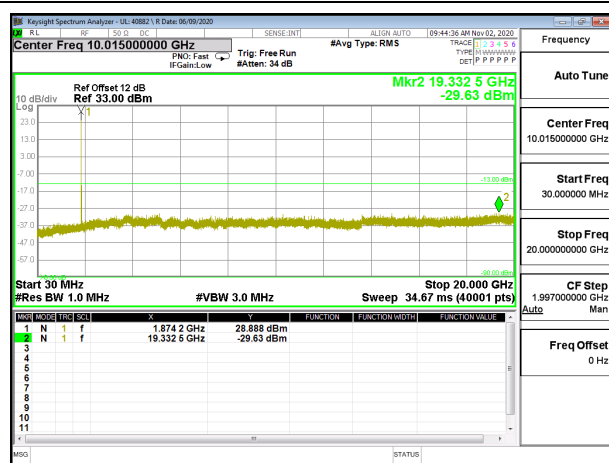

LTE B2 5MHz 16QAM High Channel RB1-0

LTE B2 10MHz QPSK Low Channel RB1-0

LTE B2 10MHz 16QAM Low Channel RB1-0

LTE B2 10MHz QPSK Middle Channel RB1-0

LTE B2 10MHz 16QAM Middle Channel RB1-0

LTE B2 10MHz QPSK High Channel RB1-0

LTE B2 10MHz 16QAM High Channel RB1-0

LTE B2 15MHz QPSK Low Channel RB1-0

LTE B2 15MHz 16QAM Low Channel RB1-0

LTE B2 15MHz QPSK Middle Channel RB1-0

LTE B2 15MHz 16QAM Middle Channel RB1-0

LTE B2 15MHz QPSK High Channel RB1-0

LTE B2 15MHz 16QAM High Channel RB1-0

LTE B2 20MHz QPSK Low Channel RB1-0

LTE B2 20MHz 16QAM Low Channel RB1-0

LTE B2 20MHz QPSK Middle Channel RB1-0

LTE B2 20MHz 16QAM Middle Channel RB1-0

LTE B2 20MHz QPSK High Channel RB1-0