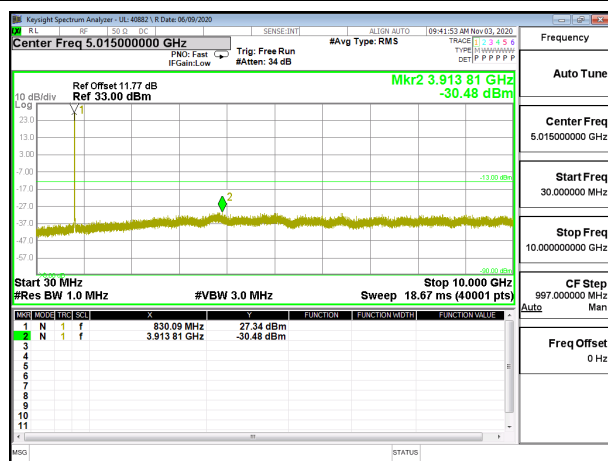

### 8.3.4. LTE BAND 26

LTE B26 1.4MHz QPSK Low Channel RB1-0

LTE B26 1.4MHz 16QAM Low Channel RB1-0

LTE B26 1.4MHz QPSK Middle Channel RB1-0

LTE B26 1.4MHz 16QAM Middle Channel RB1-0

LTE B26 1.4MHz QPSK High Channel RB1-0

LTE B26 1.4MHz 16QAM High Channel RB1-0

LTE B26 3MHz QPSK Low Channel RB1-0

LTE B26 3MHz 16QAM Low Channel RB1-0

LTE B26 3MHz QPSK Middle Channel RB1-0

LTE B26 3MHz 16QAM Middle Channel RB1-0

LTE B26 3MHz QPSK High Channel RB1-0

LTE B26 3MHz 16QAM High Channel RB1-0

LTE B26 5MHz QPSK Low Channel RB1-0

LTE B26 5MHz 16QAM Low Channel RB1-0

LTE B26 5MHz QPSK Middle Channel RB1-0

LTE B26 5MHz 16QAM Middle Channel RB1-0

LTE B26 5MHz QPSK High Channel RB1-0