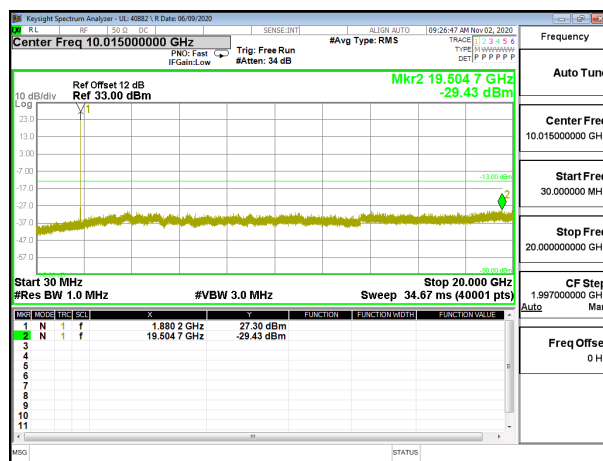

8.3.1. LTE BAND 2

LTE B2 1.4MHz QPSK Low Channel RB1-0

LTE B2 1.4MHz 16QAM Low Channel RB1-0

LTE B2 1.4MHz QPSK Middle Channel RB1-0

LTE B2 1.4MHz 16QAM Middle Channel RB1-0

LTE B2 1.4MHz QPSK High Channel RB1-0

LTE B2 1.4MHz 16QAM High Channel RB1-0

LTE B2 3MHz QPSK Low Channel RB1-0

LTE B2 3MHz 16QAM Low Channel RB1-0

LTE B2 3MHz QPSK Middle Channel RB1-0

LTE B2 3MHz 16QAM Middle Channel RB1-0

LTE B2 3MHz QPSK High Channel RB1-0

LTE B2 3MHz 16QAM High Channel RB1-0

LTE B2 5MHz QPSK Low Channel RB1-0

LTE B2 5MHz 16QAM Low Channel RB1-0

LTE B2 5MHz QPSK Middle Channel RB1-0

LTE B2 5MHz 16QAM Middle Channel RB1-0

LTE B2 5MHz QPSK High Channel RB1-0