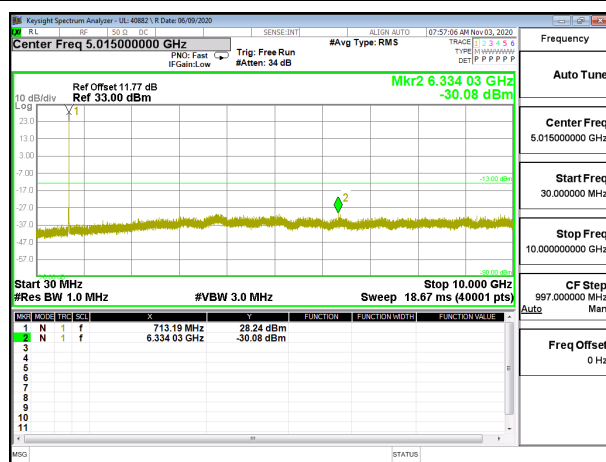

LTE B12 1.4MHz QPSK High Channel RB1-0

LTE B12 1.4MHz 16QAM High Channel RB1-0

LTE B12 3MHz QPSK Low Channel RB1-0

LTE B12 3MHz 16QAM Low Channel RB1-0

LTE B12 3MHz QPSK Middle Channel RB1-0

LTE B12 3MHz 16QAM Middle Channel RB1-0

LTE B12 3MHz QPSK High Channel RB1-0

LTE B12 3MHz 16QAM High Channel RB1-0

LTE B12 5MHz QPSK Low Channel RB1-0

LTE B12 5MHz 16QAM Low Channel RB1-0

LTE B12 5MHz QPSK Middle Channel RB1-0

LTE B12 5MHz 16QAM Middle Channel RB1-0