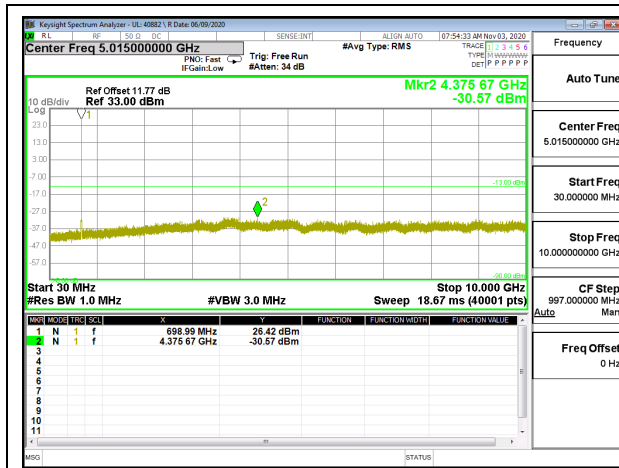

LTE B2 20MHz 16QAM High Channel RB1-0

8.3.2. LTE BAND 4

LTE B4 15MHz QPSK High Channel RB1-0

LTE B4 15MHz 16QAM High Channel RB1-0

LTE B4 20MHz QPSK Low Channel RB1-0

LTE B4 20MHz 16QAM Low Channel RB1-0

LTE B4 20MHz QPSK Middle Channel RB1-0

LTE B4 20MHz 16QAM Middle Channel RB1-0

8.3.3. LTE BAND 12

LTE B12 1.4MHz QPSK Low Channel RB1-0

LTE B12 1.4MHz 16QAM Low Channel RB1-0

LTE B12 1.4MHz QPSK Middle Channel RB1-0

LTE B12 1.4MHz 16QAM Middle Channel RB1-0

LTE B12 1.4MHz QPSK High Channel RB1-0

LTE B12 1.4MHz 16QAM High Channel RB1-0

LTE B12 3MHz QPSK Low Channel RB1-0

LTE B12 3MHz 16QAM Low Channel RB1-0

LTE B12 3MHz QPSK Middle Channel RB1-0

LTE B12 3MHz 16QAM Middle Channel RB1-0