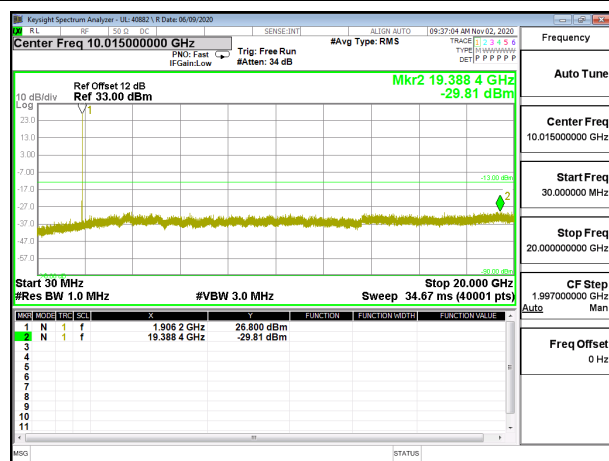

LTE B2 1.4MHz 16QAM High Channel RB1-0

LTE B2 3MHz QPSK Low Channel RB1-0

LTE B2 3MHz 16QAM Low Channel RB1-0

LTE B2 3MHz QPSK Middle Channel RB1-0

LTE B2 3MHz 16QAM Middle Channel RB1-0

LTE B2 3MHz QPSK High Channel RB1-0

LTE B2 3MHz 16QAM High Channel RB1-0

LTE B2 5MHz QPSK Low Channel RB1-0

LTE B2 5MHz 16QAM Low Channel RB1-0

LTE B2 5MHz QPSK Middle Channel RB1-0

LTE B2 5MHz 16QAM Middle Channel RB1-0

LTE B2 5MHz QPSK High Channel RB1-0

LTE B2 5MHz 16QAM High Channel RB1-0

LTE B2 10MHz QPSK Low Channel RB1-0

LTE B2 10MHz 16QAM Low Channel RB1-0

LTE B2 10MHz QPSK Middle Channel RB1-0

LTE B2 10MHz 16QAM Middle Channel RB1-0

LTE B2 10MHz QPSK High Channel RB1-0

LTE B2 10MHz 16QAM High Channel RB1-0

LTE B2 15MHz QPSK Low Channel RB1-0

LTE B2 15MHz 16QAM Low Channel RB1-0

LTE B2 15MHz QPSK Middle Channel RB1-0

LTE B2 15MHz 16QAM Middle Channel RB1-0

LTE B2 15MHz QPSK High Channel RB1-0