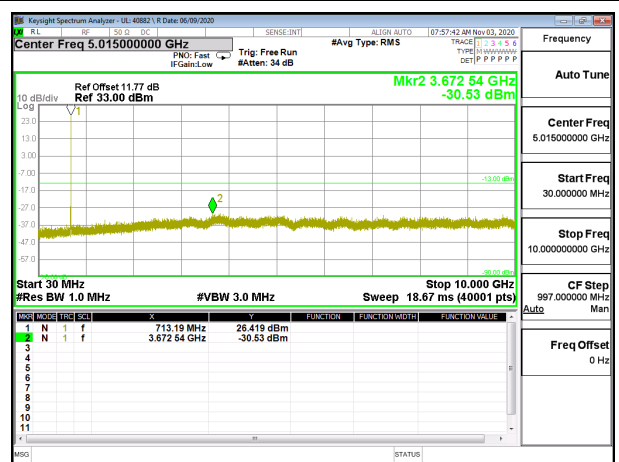

LTE B12 1.4MHz QPSK High Channel RB1-0

LTE B12 1.4MHz 16QAM High Channel RB1-0

LTE B12 3MHz QPSK Low Channel RB1-0

LTE B12 3MHz 16QAM Low Channel RB1-0

LTE B12 3MHz QPSK Middle Channel RB1-0

LTE B12 3MHz 16QAM Middle Channel RB1-0

LTE B12 3MHz QPSK High Channel RB1-0

LTE B12 3MHz 16QAM High Channel RB1-0

LTE B12 5MHz QPSK Low Channel RB1-0

LTE B12 5MHz 16QAM Low Channel RB1-0

LTE B12 5MHz QPSK Middle Channel RB1-0

LTE B12 5MHz 16QAM Middle Channel RB1-0