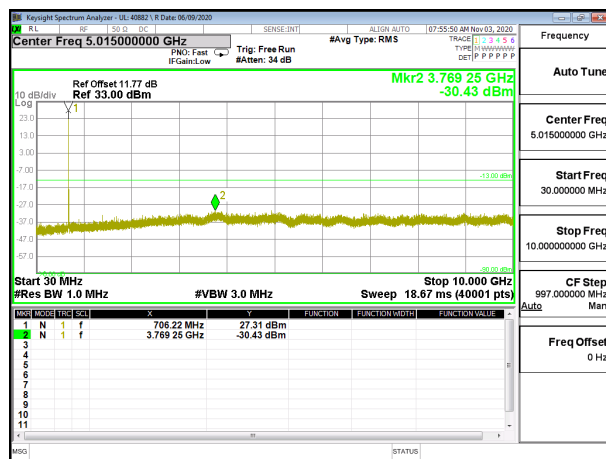

LTE B4 20MHz 16QAM Middle Channel RB1-0

8.3.3. LTE BAND 12

LTE B12 1.4MHz QPSK Low Channel RB1-0

LTE B12 1.4MHz 16QAM Low Channel RB1-0

LTE B12 1.4MHz QPSK Middle Channel RB1-0

LTE B12 1.4MHz 16QAM Middle Channel RB1-0

LTE B12 1.4MHz QPSK High Channel RB1-0

LTE B12 1.4MHz 16QAM High Channel RB1-0

LTE B12 3MHz QPSK Low Channel RB1-0

LTE B12 3MHz 16QAM Low Channel RB1-0

LTE B12 3MHz QPSK Middle Channel RB1-0

LTE B12 3MHz 16QAM Middle Channel RB1-0

LTE B12 3MHz QPSK High Channel RB1-0

LTE B12 3MHz 16QAM High Channel RB1-0

LTE B12 5MHz QPSK Low Channel RB1-0

LTE B12 5MHz 16QAM Low Channel RB1-0

LTE B12 5MHz QPSK Middle Channel RB1-0

LTE B12 5MHz 16QAM Middle Channel RB1-0