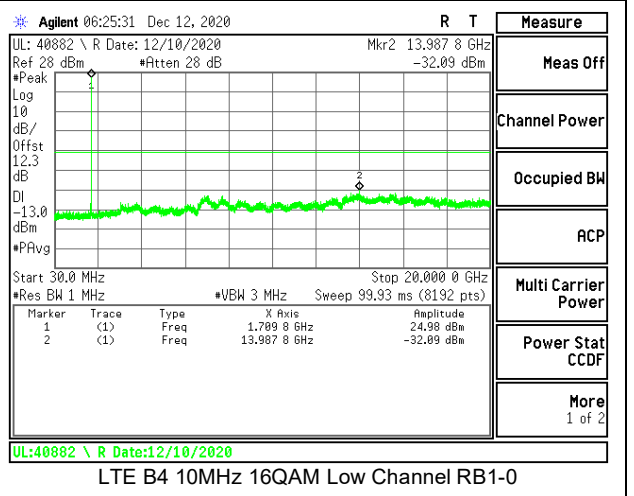

LTE B2 15MHz 16QAM High Channel RB1-0

LTE B2 20MHz QPSK Low Channel RB1-0

LTE B2 20MHz 16QAM Low Channel RB1-0

LTE B2 20MHz QPSK Middle Channel RB1-0

LTE B2 20MHz 16QAM Middle Channel RB1-0

LTE B2 20MHz QPSK High Channel RB1-0

LTE B2 20MHz 16QAM High Channel RB1-0

8.3.2. LTE BAND 4

LTE B4 15MHz QPSK High Channel RB1-0

LTE B4 15MHz 16QAM High Channel RB1-0

LTE B4 20MHz QPSK Low Channel RB1-0

LTE B4 20MHz 16QAM Low Channel RB1-0

LTE B4 20MHz QPSK Middle Channel RB1-0

LTE B4 20MHz 16QAM Middle Channel RB1-0

8.3.3. LTE BAND 12

LTE B12 1.4MHz QPSK Low Channel RB1-0

LTE B12 1.4MHz 16QAM Low Channel RB1-0

LTE B12 1.4MHz QPSK Middle Channel RB1-0

LTE B12 1.4MHz 16QAM Middle Channel RB1-0