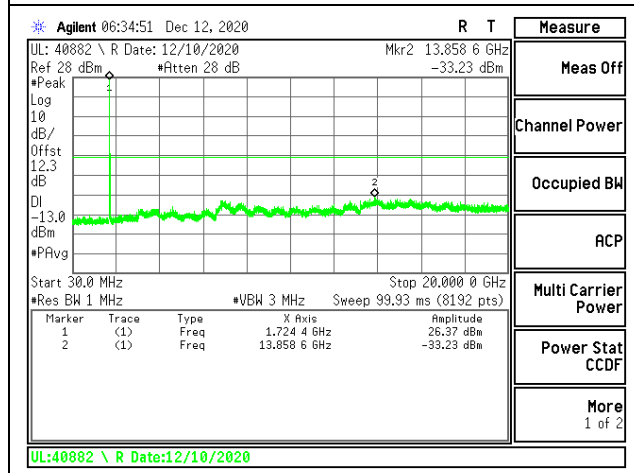

LTE B2 15MHz 16QAM High Channel RB1-0

LTE B2 20MHz QPSK Low Channel RB1-0

LTE B2 20MHz 16QAM Low Channel RB1-0

LTE B2 20MHz QPSK Middle Channel RB1-0

LTE B2 20MHz 16QAM Middle Channel RB1-0

LTE B2 20MHz QPSK High Channel RB1-0

LTE B2 20MHz 16QAM High Channel RB1-0

8.3.2. LTE BAND 4

LTE B4 15MHz QPSK High Channel RB1-0

LTE B4 15MHz 16QAM High Channel RB1-0

LTE B4 20MHz QPSK Low Channel RB1-0

LTE B4 20MHz 16QAM Low Channel RB1-0

LTE B4 20MHz QPSK Middle Channel RB1-0

LTE B4 20MHz 16QAM Middle Channel RB1-0

8.3.3. LTE BAND 12

LTE B12 1.4MHz QPSK Low Channel RB1-0

LTE B12 1.4MHz 16QAM Low Channel RB1-0

LTE B12 1.4MHz QPSK Middle Channel RB1-0

LTE B12 1.4MHz 16QAM Middle Channel RB1-0