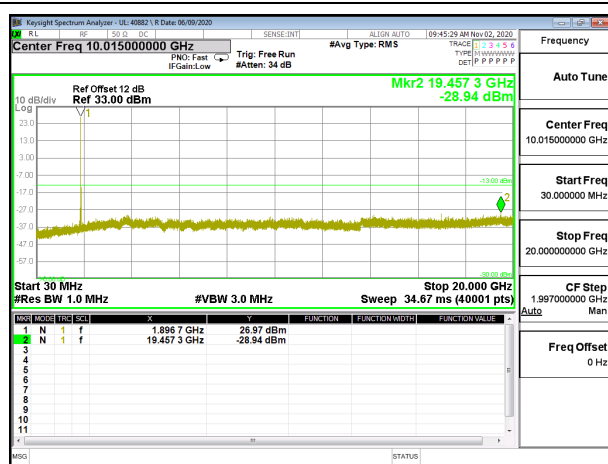

LTE B2 5MHz 16QAM High Channel RB1-0

LTE B2 10MHz QPSK Low Channel RB1-0

LTE B2 10MHz 16QAM Low Channel RB1-0

LTE B2 10MHz QPSK Middle Channel RB1-0

LTE B2 10MHz 16QAM Middle Channel RB1-0

LTE B2 10MHz QPSK High Channel RB1-0

LTE B2 10MHz 16QAM High Channel RB1-0

LTE B2 15MHz QPSK Low Channel RB1-0

LTE B2 15MHz 16QAM Low Channel RB1-0

LTE B2 15MHz QPSK Middle Channel RB1-0

LTE B2 15MHz 16QAM Middle Channel RB1-0

LTE B2 15MHz QPSK High Channel RB1-0

LTE B2 15MHz 16QAM High Channel RB1-0

LTE B2 20MHz QPSK Low Channel RB1-0

LTE B2 20MHz 16QAM Low Channel RB1-0

LTE B2 20MHz QPSK Middle Channel RB1-0

LTE B2 20MHz 16QAM Middle Channel RB1-0

LTE B2 20MHz QPSK High Channel RB1-0