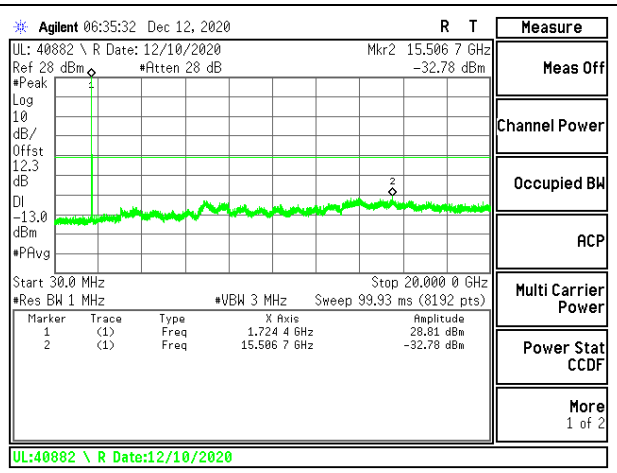

LTE B2 15MHz 16QAM High Channel RB1-0

LTE B2 20MHz QPSK Low Channel RB1-0

LTE B2 20MHz 16QAM Low Channel RB1-0

LTE B2 20MHz QPSK Middle Channel RB1-0

LTE B2 20MHz 16QAM Middle Channel RB1-0

LTE B2 20MHz QPSK High Channel RB1-0

LTE B2 20MHz 16QAM High Channel RB1-0

8.3.2. LTE BAND 4

LTE B4 15MHz QPSK High Channel RB1-0

LTE B4 15MHz 16QAM High Channel RB1-0

LTE B4 20MHz QPSK Low Channel RB1-0

LTE B4 20MHz 16QAM Low Channel RB1-0

LTE B4 20MHz QPSK Middle Channel RB1-0

LTE B4 20MHz 16QAM Middle Channel RB1-0

8.3.3. LTE BAND 12

LTE B12 1.4MHz QPSK Low Channel RB1-0

LTE B12 1.4MHz 16QAM Low Channel RB1-0

LTE B12 1.4MHz QPSK Middle Channel RB1-0

LTE B12 1.4MHz 16QAM Middle Channel RB1-0