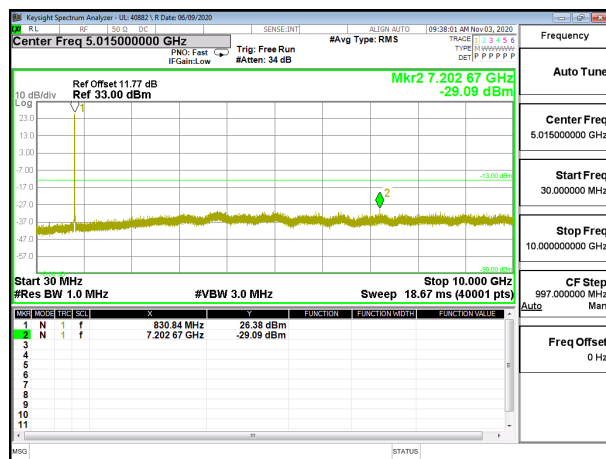

LTE B12 10MHz QPSK High Channel RB1-0

LTE B12 10MHz 16QAM High Channel RB1-0

### 8.3.4. LTE BAND 26

LTE B26 1.4MHz QPSK Low Channel RB1-0

LTE B26 1.4MHz 16QAM Low Channel RB1-0

LTE B26 1.4MHz QPSK Middle Channel RB1-0

LTE B26 1.4MHz 16QAM Middle Channel RB1-0

LTE B26 1.4MHz QPSK High Channel RB1-0

LTE B26 1.4MHz 16QAM High Channel RB1-0

LTE B26 3MHz QPSK Low Channel RB1-0

LTE B26 3MHz 16QAM Low Channel RB1-0

LTE B26 3MHz QPSK Middle Channel RB1-0

LTE B26 3MHz 16QAM Middle Channel RB1-0

LTE B26 3MHz QPSK High Channel RB1-0