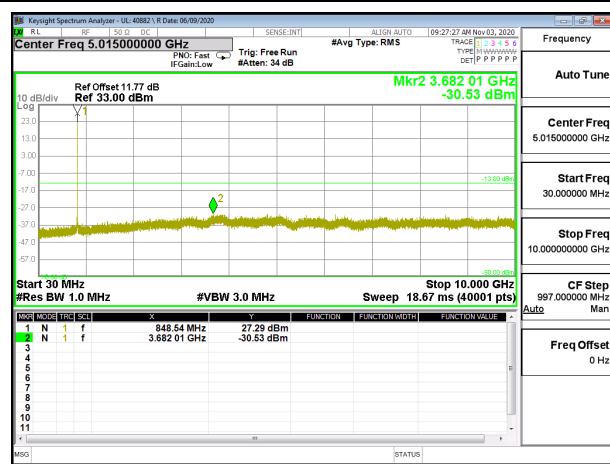

LTE B12 10MHz QPSK High Channel RB1-0

LTE B12 10MHz 16QAM High Channel RB1-0

### 8.3.4. LTE BAND 26

LTE B26 1.4MHz QPSK Low Channel RB1-0

LTE B26 1.4MHz 16QAM Low Channel RB1-0

LTE B26 1.4MHz QPSK Middle Channel RB1-0

LTE B26 1.4MHz 16QAM Middle Channel RB1-0

LTE B26 1.4MHz QPSK High Channel RB1-0