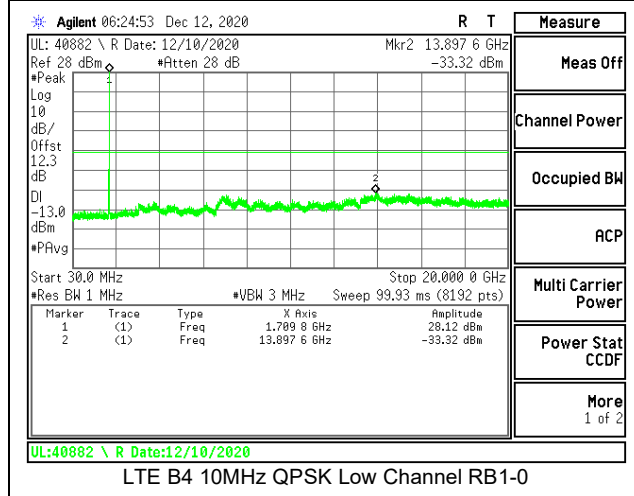

LTE B2 15MHz 16QAM High Channel RB1-0

LTE B2 20MHz QPSK Low Channel RB1-0

LTE B2 20MHz 16QAM Low Channel RB1-0

LTE B2 20MHz QPSK Middle Channel RB1-0

LTE B2 20MHz 16QAM Middle Channel RB1-0

LTE B2 20MHz QPSK High Channel RB1-0

LTE B2 20MHz 16QAM High Channel RB1-0

8.3.2. LTE BAND 4

LTE B4 15MHz QPSK High Channel RB1-0

LTE B4 15MHz 16QAM High Channel RB1-0

LTE B4 20MHz QPSK Low Channel RB1-0

LTE B4 20MHz 16QAM Low Channel RB1-0

LTE B4 20MHz QPSK Middle Channel RB1-0

LTE B4 20MHz 16QAM Middle Channel RB1-0

8.3.3. LTE BAND 12

LTE B12 1.4MHz QPSK Low Channel RB1-0

LTE B12 1.4MHz 16QAM Low Channel RB1-0

LTE B12 1.4MHz QPSK Middle Channel RB1-0

LTE B12 1.4MHz 16QAM Middle Channel RB1-0