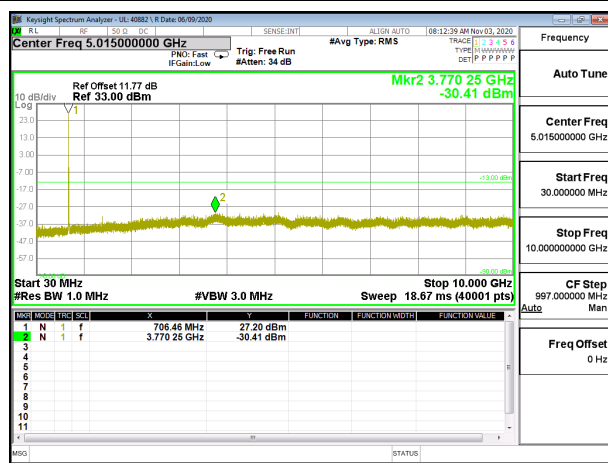

LTE B12 3MHz QPSK High Channel RB1-0

LTE B12 3MHz 16QAM High Channel RB1-0

LTE B12 5MHz QPSK Low Channel RB1-0

LTE B12 5MHz 16QAM Low Channel RB1-0

LTE B12 5MHz QPSK Middle Channel RB1-0

LTE B12 5MHz 16QAM Middle Channel RB1-0

LTE B12 5MHz QPSK High Channel RB1-0

LTE B12 5MHz 16QAM High Channel RB1-0

LTE B12 10MHz QPSK Low Channel RB1-0

LTE B12 10MHz 16QAM Low Channel RB1-0

LTE B12 10MHz QPSK Middle Channel RB1-0

LTE B12 10MHz 16QAM Middle Channel RB1-0

LTE B12 10MHz QPSK High Channel RB1-0

LTE B12 10MHz 16QAM High Channel RB1-0