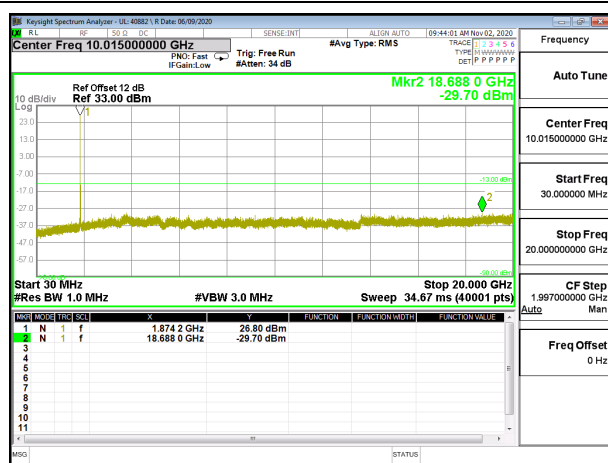

LTE B2 3MHz 16QAM High Channel RB1-0

LTE B2 5MHz QPSK Low Channel RB1-0

LTE B2 5MHz 16QAM Low Channel RB1-0

LTE B2 5MHz QPSK Middle Channel RB1-0

LTE B2 5MHz 16QAM Middle Channel RB1-0

LTE B2 5MHz QPSK High Channel RB1-0

LTE B2 5MHz 16QAM High Channel RB1-0

LTE B2 10MHz QPSK Low Channel RB1-0

LTE B2 10MHz 16QAM Low Channel RB1-0

LTE B2 10MHz QPSK Middle Channel RB1-0

LTE B2 10MHz 16QAM Middle Channel RB1-0

LTE B2 10MHz QPSK High Channel RB1-0

LTE B2 10MHz 16QAM High Channel RB1-0

LTE B2 15MHz QPSK Low Channel RB1-0

LTE B2 15MHz 16QAM Low Channel RB1-0

LTE B2 15MHz QPSK Middle Channel RB1-0

LTE B2 15MHz 16QAM Middle Channel RB1-0

LTE B2 15MHz QPSK High Channel RB1-0

LTE B2 15MHz 16QAM High Channel RB1-0

LTE B2 20MHz QPSK Low Channel RB1-0

LTE B2 20MHz 16QAM Low Channel RB1-0

LTE B2 20MHz QPSK Middle Channel RB1-0

LTE B2 20MHz 16QAM Middle Channel RB1-0

LTE B2 20MHz QPSK High Channel RB1-0