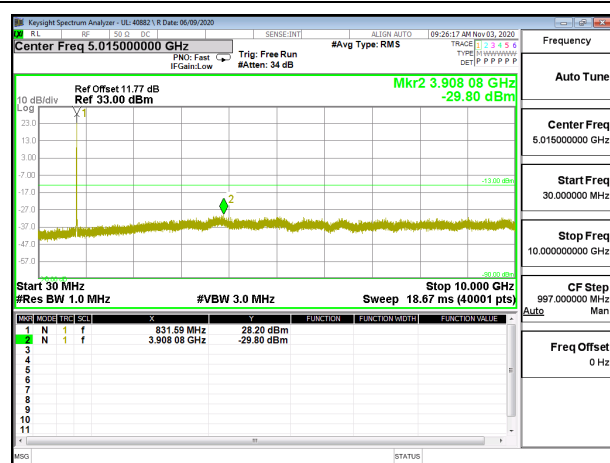

LTE B12 5MHz QPSK High Channel RB1-0

LTE B12 5MHz 16QAM High Channel RB1-0

LTE B12 10MHz QPSK Low Channel RB1-0

LTE B12 10MHz 16QAM Low Channel RB1-0

LTE B12 10MHz QPSK Middle Channel RB1-0

LTE B12 10MHz 16QAM Middle Channel RB1-0

LTE B12 10MHz QPSK High Channel RB1-0

LTE B12 10MHz 16QAM High Channel RB1-0

### 8.3.4. LTE BAND 26

LTE B26 1.4MHz QPSK Low Channel RB1-0

LTE B26 1.4MHz 16QAM Low Channel RB1-0

LTE B26 1.4MHz QPSK Middle Channel RB1-0

LTE B26 1.4MHz 16QAM Middle Channel RB1-0

LTE B26 1.4MHz QPSK High Channel RB1-0