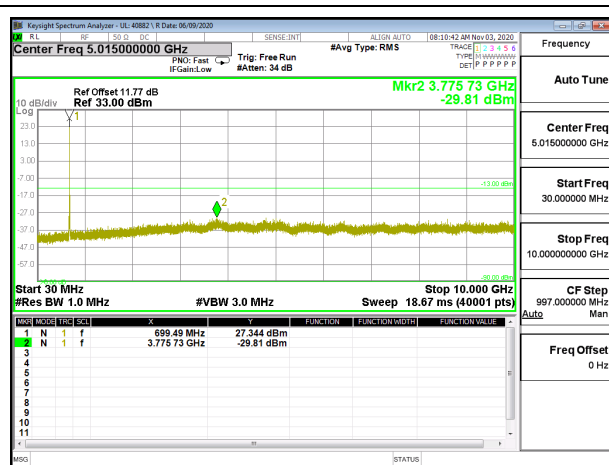

LTE B12 5MHz QPSK High Channel RB1-0

LTE B12 5MHz 16QAM High Channel RB1-0

LTE B12 10MHz QPSK Low Channel RB1-0

LTE B12 10MHz 16QAM Low Channel RB1-0

LTE B12 10MHz QPSK Middle Channel RB1-0

LTE B12 10MHz 16QAM Middle Channel RB1-0

LTE B12 10MHz QPSK High Channel RB1-0

LTE B12 10MHz 16QAM High Channel RB1-0