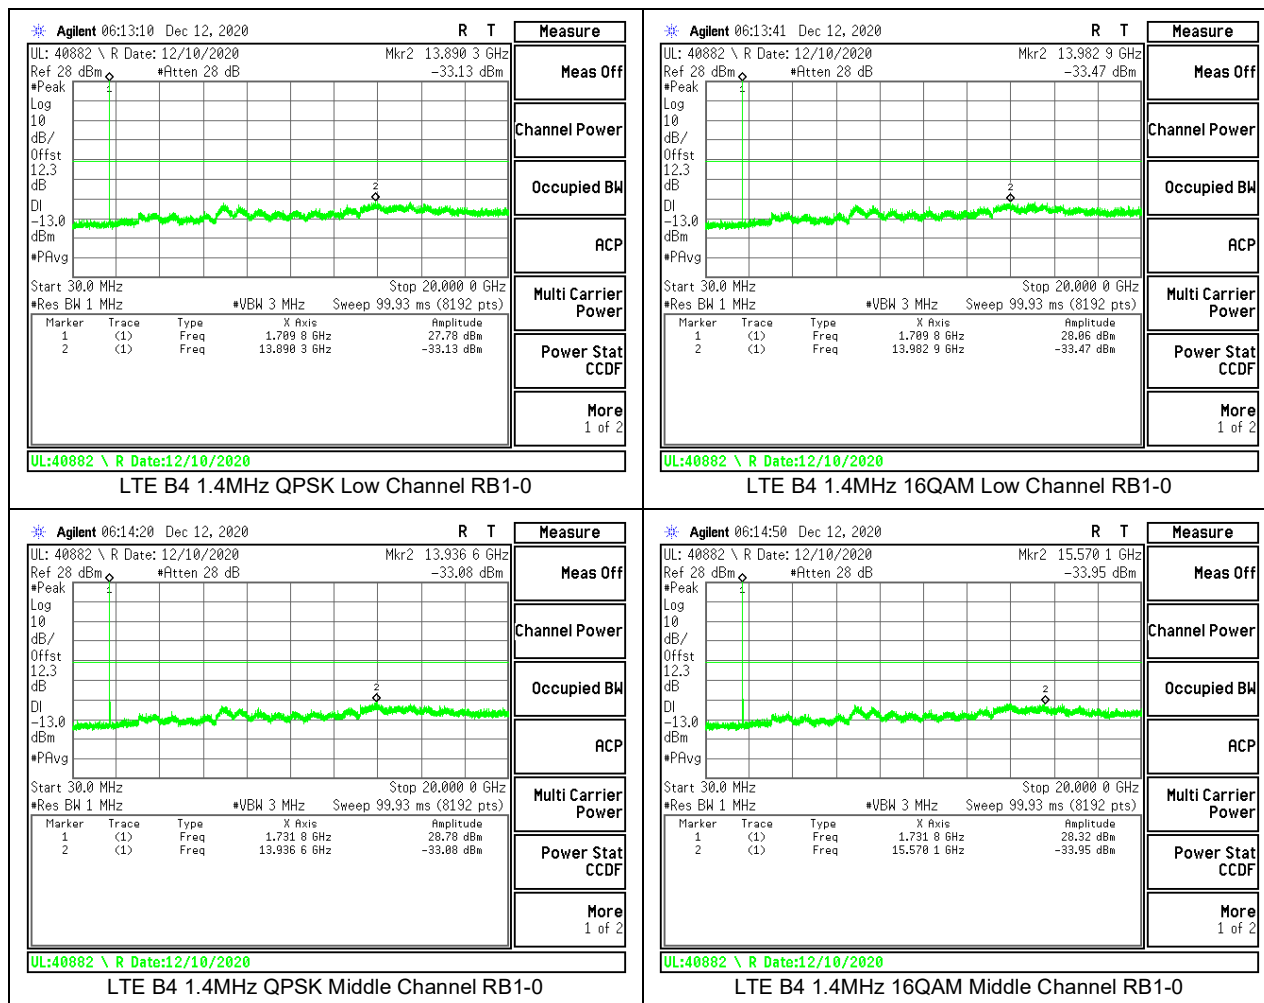

LTE B2 10MHz 16QAM High Channel RB1-0

LTE B2 15MHz QPSK Low Channel RB1-0

LTE B2 15MHz 16QAM Low Channel RB1-0

LTE B2 15MHz QPSK Middle Channel RB1-0

LTE B2 15MHz 16QAM Middle Channel RB1-0

LTE B2 15MHz QPSK High Channel RB1-0

LTE B2 15MHz 16QAM High Channel RB1-0

LTE B2 20MHz QPSK Low Channel RB1-0

LTE B2 20MHz 16QAM Low Channel RB1-0

LTE B2 20MHz QPSK Middle Channel RB1-0

LTE B2 20MHz 16QAM Middle Channel RB1-0

LTE B2 20MHz QPSK High Channel RB1-0

LTE B2 20MHz 16QAM High Channel RB1-0

8.3.2. LTE BAND 4

LTE B4 15MHz QPSK High Channel RB1-0

LTE B4 15MHz 16QAM High Channel RB1-0

LTE B4 20MHz QPSK Low Channel RB1-0

LTE B4 20MHz 16QAM Low Channel RB1-0

LTE B4 20MHz QPSK Middle Channel RB1-0