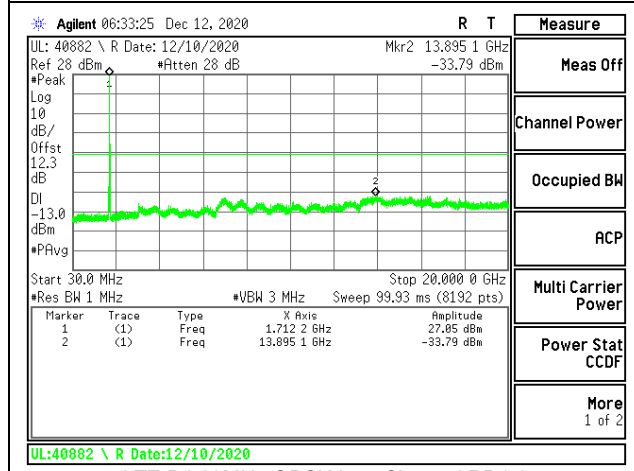

LTE B2 15MHz 16QAM High Channel RB1-0

LTE B2 20MHz QPSK Low Channel RB1-0

LTE B2 20MHz 16QAM Low Channel RB1-0

LTE B2 20MHz QPSK Middle Channel RB1-0

LTE B2 20MHz 16QAM Middle Channel RB1-0

LTE B2 20MHz QPSK High Channel RB1-0

LTE B2 20MHz 16QAM High Channel RB1-0

8.3.2. LTE BAND 4

LTE B4 15MHz QPSK High Channel RB1-0

LTE B4 15MHz 16QAM High Channel RB1-0

LTE B4 20MHz QPSK Low Channel RB1-0

LTE B4 20MHz 16QAM Low Channel RB1-0

LTE B4 20MHz QPSK Middle Channel RB1-0

LTE B4 20MHz 16QAM Middle Channel RB1-0

8.3.3. LTE BAND 12

LTE B12 1.4MHz QPSK Low Channel RB1-0

LTE B12 1.4MHz 16QAM Low Channel RB1-0

LTE B12 1.4MHz QPSK Middle Channel RB1-0

LTE B12 1.4MHz 16QAM Middle Channel RB1-0

LTE B12 1.4MHz QPSK High Channel RB1-0

LTE B12 1.4MHz 16QAM High Channel RB1-0

LTE B12 3MHz QPSK Low Channel RB1-0

LTE B12 3MHz 16QAM Low Channel RB1-0

LTE B12 3MHz QPSK Middle Channel RB1-0

LTE B12 3MHz 16QAM Middle Channel RB1-0