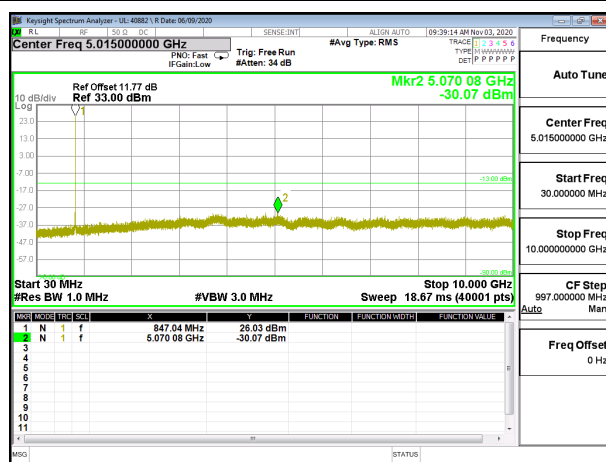

LTE B26 1.4MHz 16QAM High Channel RB1-0

LTE B26 3MHz QPSK Low Channel RB1-0

LTE B26 3MHz 16QAM Low Channel RB1-0

LTE B26 3MHz QPSK Middle Channel RB1-0

LTE B26 3MHz 16QAM Middle Channel RB1-0

LTE B26 3MHz QPSK High Channel RB1-0

LTE B26 3MHz 16QAM High Channel RB1-0

LTE B26 5MHz QPSK Low Channel RB1-0

LTE B26 5MHz 16QAM Low Channel RB1-0

LTE B26 5MHz QPSK Middle Channel RB1-0

LTE B26 5MHz 16QAM Middle Channel RB1-0

LTE B26 5MHz QPSK High Channel RB1-0