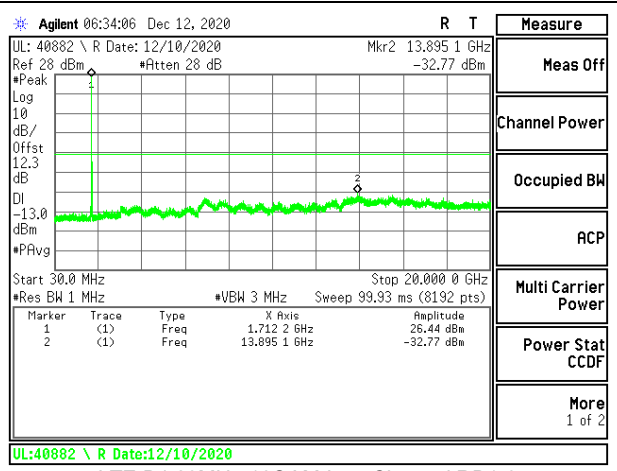

LTE B2 15MHz 16QAM High Channel RB1-0

LTE B2 20MHz QPSK Low Channel RB1-0

LTE B2 20MHz 16QAM Low Channel RB1-0

LTE B2 20MHz QPSK Middle Channel RB1-0

LTE B2 20MHz 16QAM Middle Channel RB1-0

LTE B2 20MHz QPSK High Channel RB1-0

LTE B2 20MHz 16QAM High Channel RB1-0

8.3.2. LTE BAND 4

LTE B4 15MHz QPSK High Channel RB1-0

LTE B4 15MHz 16QAM High Channel RB1-0

LTE B4 20MHz QPSK Low Channel RB1-0

LTE B4 20MHz 16QAM Low Channel RB1-0

LTE B4 20MHz QPSK Middle Channel RB1-0

LTE B4 20MHz 16QAM Middle Channel RB1-0

8.3.3. LTE BAND 12

LTE B12 1.4MHz QPSK Low Channel RB1-0

LTE B12 1.4MHz 16QAM Low Channel RB1-0

LTE B12 1.4MHz QPSK Middle Channel RB1-0

LTE B12 1.4MHz 16QAM Middle Channel RB1-0