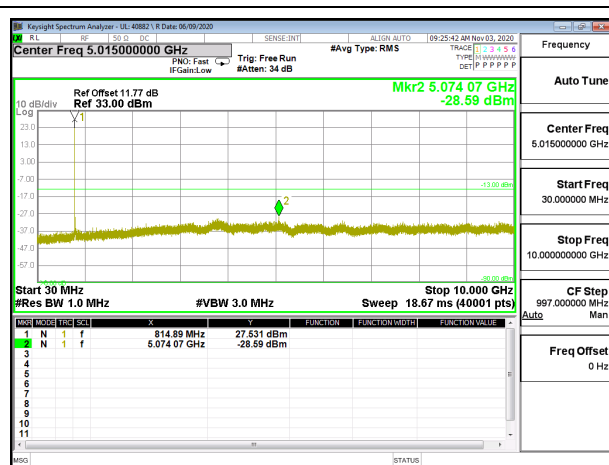

LTE B12 5MHz QPSK High Channel RB1-0

LTE B12 5MHz 16QAM High Channel RB1-0

LTE B12 10MHz QPSK Low Channel RB1-0

LTE B12 10MHz 16QAM Low Channel RB1-0

LTE B12 10MHz QPSK Middle Channel RB1-0

LTE B12 10MHz 16QAM Middle Channel RB1-0

LTE B12 10MHz QPSK High Channel RB1-0

LTE B12 10MHz 16QAM High Channel RB1-0

### 8.3.4. LTE BAND 26

LTE B26 1.4MHz QPSK Low Channel RB1-0

LTE B26 1.4MHz 16QAM Low Channel RB1-0

LTE B26 1.4MHz QPSK Middle Channel RB1-0

LTE B26 1.4MHz 16QAM Middle Channel RB1-0

LTE B26 1.4MHz QPSK High Channel RB1-0