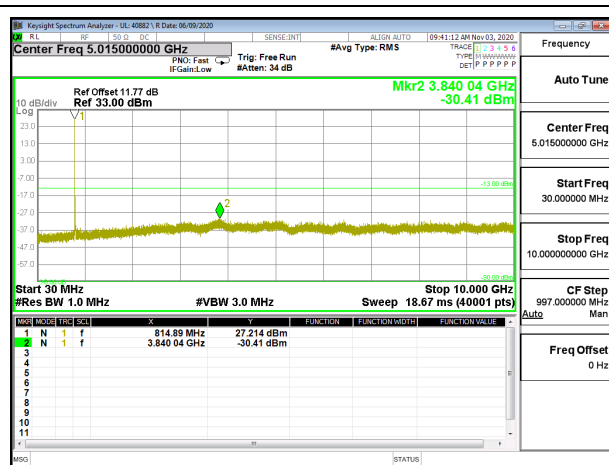

LTE B26 1.4MHz 16QAM High Channel RB1-0

LTE B26 3MHz QPSK Low Channel RB1-0

LTE B26 3MHz 16QAM Low Channel RB1-0

LTE B26 3MHz QPSK Middle Channel RB1-0

LTE B26 3MHz 16QAM Middle Channel RB1-0

LTE B26 3MHz QPSK High Channel RB1-0

LTE B26 3MHz 16QAM High Channel RB1-0

LTE B26 5MHz QPSK Low Channel RB1-0

LTE B26 5MHz 16QAM Low Channel RB1-0

LTE B26 5MHz QPSK Middle Channel RB1-0

LTE B26 5MHz 16QAM Middle Channel RB1-0

LTE B26 5MHz QPSK High Channel RB1-0