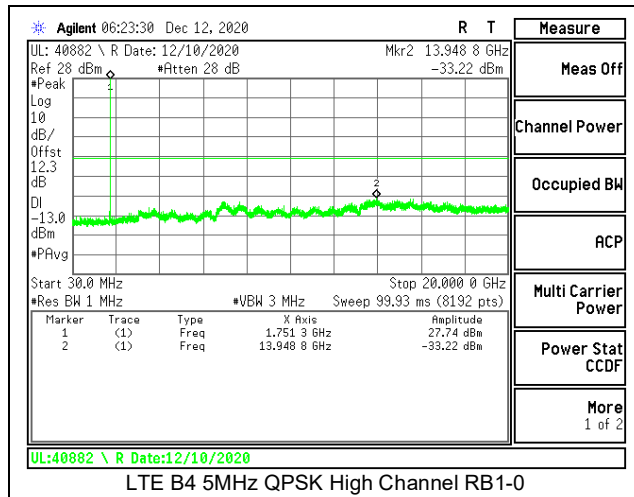

LTE B2 15MHz 16QAM High Channel RB1-0

LTE B2 20MHz QPSK Low Channel RB1-0

LTE B2 20MHz 16QAM Low Channel RB1-0

LTE B2 20MHz QPSK Middle Channel RB1-0

LTE B2 20MHz 16QAM Middle Channel RB1-0

LTE B2 20MHz QPSK High Channel RB1-0

LTE B2 20MHz 16QAM High Channel RB1-0

8.3.2. LTE BAND 4

LTE B4 15MHz QPSK High Channel RB1-0

LTE B4 15MHz 16QAM High Channel RB1-0

LTE B4 20MHz QPSK Low Channel RB1-0

LTE B4 20MHz 16QAM Low Channel RB1-0

LTE B4 20MHz QPSK Middle Channel RB1-0

LTE B4 20MHz 16QAM Middle Channel RB1-0

8.3.3. LTE BAND 12

LTE B12 1.4MHz QPSK Low Channel RB1-0

LTE B12 1.4MHz 16QAM Low Channel RB1-0

LTE B12 1.4MHz QPSK Middle Channel RB1-0

LTE B12 1.4MHz 16QAM Middle Channel RB1-0