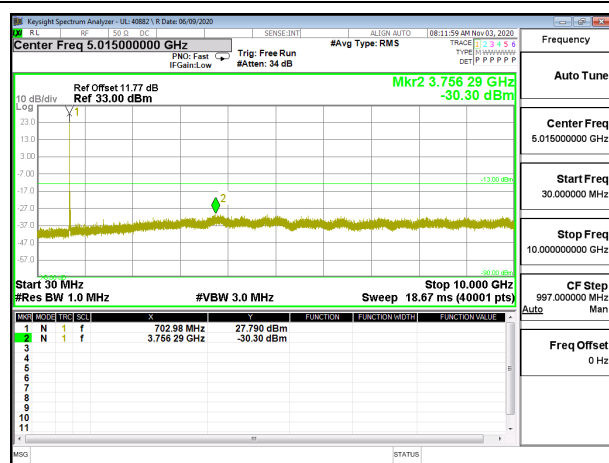

LTE B12 3MHz QPSK High Channel RB1-0

LTE B12 3MHz 16QAM High Channel RB1-0

LTE B12 5MHz QPSK Low Channel RB1-0

LTE B12 5MHz 16QAM Low Channel RB1-0

LTE B12 5MHz QPSK Middle Channel RB1-0

LTE B12 5MHz 16QAM Middle Channel RB1-0

LTE B12 5MHz QPSK High Channel RB1-0

LTE B12 5MHz 16QAM High Channel RB1-0

LTE B12 10MHz QPSK Low Channel RB1-0

LTE B12 10MHz 16QAM Low Channel RB1-0

LTE B12 10MHz QPSK Middle Channel RB1-0

LTE B12 10MHz 16QAM Middle Channel RB1-0

LTE B12 10MHz QPSK High Channel RB1-0

LTE B12 10MHz 16QAM High Channel RB1-0