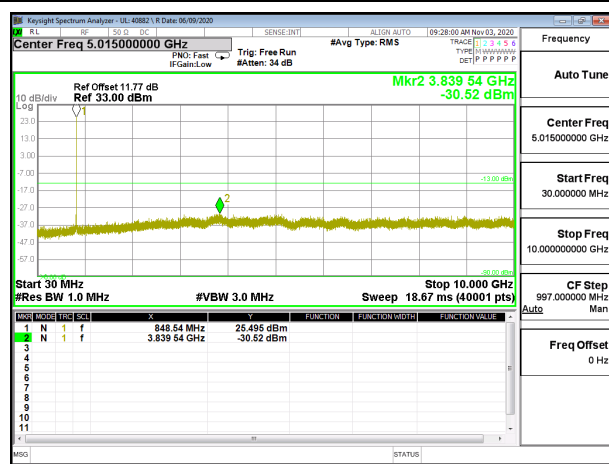

LTE B12 10MHz QPSK High Channel RB1-0

LTE B12 10MHz 16QAM High Channel RB1-0

### 8.3.4. LTE BAND 26

LTE B26 1.4MHz QPSK Low Channel RB1-0

LTE B26 1.4MHz 16QAM Low Channel RB1-0

LTE B26 1.4MHz QPSK Middle Channel RB1-0

LTE B26 1.4MHz 16QAM Middle Channel RB1-0

LTE B26 1.4MHz QPSK High Channel RB1-0

LTE B26 1.4MHz 16QAM High Channel RB1-0

LTE B26 3MHz QPSK Low Channel RB1-0

LTE B26 3MHz 16QAM Low Channel RB1-0

LTE B26 3MHz QPSK Middle Channel RB1-0

LTE B26 3MHz 16QAM Middle Channel RB1-0

LTE B26 3MHz QPSK High Channel RB1-0