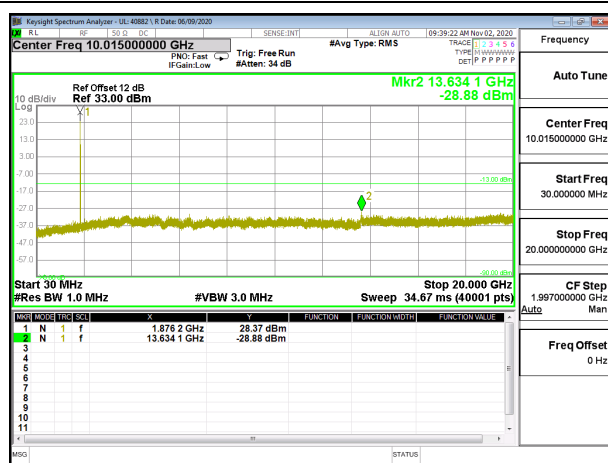

LTE B2 1.4MHz 16QAM High Channel RB1-0

LTE B2 3MHz QPSK Low Channel RB1-0

LTE B2 3MHz 16QAM Low Channel RB1-0

LTE B2 3MHz QPSK Middle Channel RB1-0

LTE B2 3MHz 16QAM Middle Channel RB1-0

LTE B2 3MHz QPSK High Channel RB1-0

LTE B2 3MHz 16QAM High Channel RB1-0

LTE B2 5MHz QPSK Low Channel RB1-0

LTE B2 5MHz 16QAM Low Channel RB1-0

LTE B2 5MHz QPSK Middle Channel RB1-0

LTE B2 5MHz 16QAM Middle Channel RB1-0

LTE B2 5MHz QPSK High Channel RB1-0

LTE B2 5MHz 16QAM High Channel RB1-0

LTE B2 10MHz QPSK Low Channel RB1-0

LTE B2 10MHz 16QAM Low Channel RB1-0

LTE B2 10MHz QPSK Middle Channel RB1-0

LTE B2 10MHz 16QAM Middle Channel RB1-0

LTE B2 10MHz QPSK High Channel RB1-0

LTE B2 10MHz 16QAM High Channel RB1-0

LTE B2 15MHz QPSK Low Channel RB1-0

LTE B2 15MHz 16QAM Low Channel RB1-0

LTE B2 15MHz QPSK Middle Channel RB1-0

LTE B2 15MHz 16QAM Middle Channel RB1-0

LTE B2 15MHz QPSK High Channel RB1-0