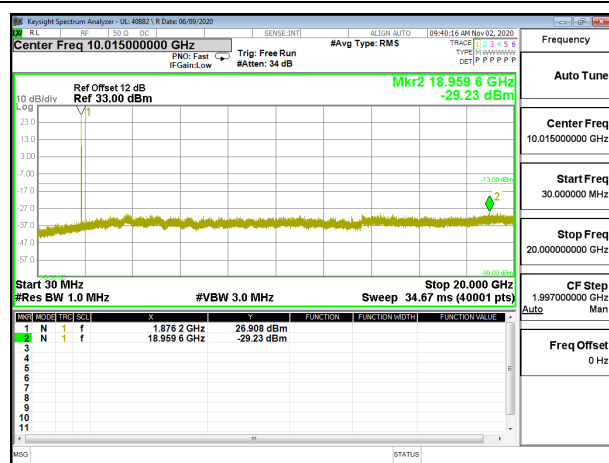

LTE B2 3MHz 16QAM High Channel RB1-0

LTE B2 5MHz QPSK Low Channel RB1-0

LTE B2 5MHz 16QAM Low Channel RB1-0

LTE B2 5MHz QPSK Middle Channel RB1-0

LTE B2 5MHz 16QAM Middle Channel RB1-0

LTE B2 5MHz QPSK High Channel RB1-0

LTE B2 5MHz 16QAM High Channel RB1-0

LTE B2 10MHz QPSK Low Channel RB1-0

LTE B2 10MHz 16QAM Low Channel RB1-0

LTE B2 10MHz QPSK Middle Channel RB1-0

LTE B2 10MHz 16QAM Middle Channel RB1-0

LTE B2 10MHz QPSK High Channel RB1-0

LTE B2 10MHz 16QAM High Channel RB1-0

LTE B2 15MHz QPSK Low Channel RB1-0

LTE B2 15MHz 16QAM Low Channel RB1-0

LTE B2 15MHz QPSK Middle Channel RB1-0

LTE B2 15MHz 16QAM Middle Channel RB1-0

LTE B2 15MHz QPSK High Channel RB1-0

LTE B2 15MHz 16QAM High Channel RB1-0

LTE B2 20MHz QPSK Low Channel RB1-0

LTE B2 20MHz 16QAM Low Channel RB1-0

LTE B2 20MHz QPSK Middle Channel RB1-0

LTE B2 20MHz 16QAM Middle Channel RB1-0

LTE B2 20MHz QPSK High Channel RB1-0