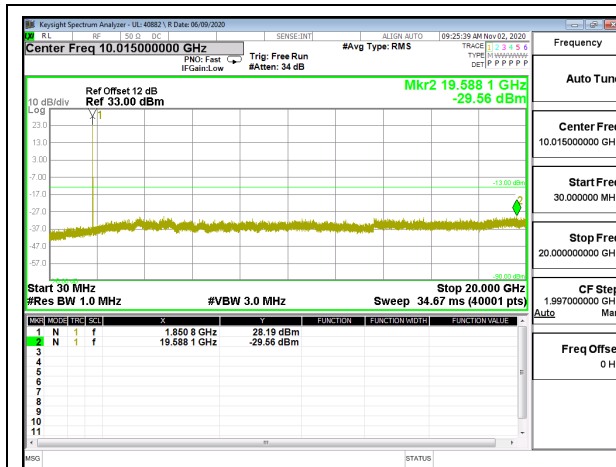

8.3.1. LTE BAND 2

LTE B2 1.4MHz QPSK Low Channel RB1-0

LTE B2 1.4MHz 16QAM Low Channel RB1-0

LTE B2 1.4MHz QPSK Middle Channel RB1-0

LTE B2 1.4MHz 16QAM Middle Channel RB1-0

LTE B2 1.4MHz QPSK High Channel RB1-0

LTE B2 1.4MHz 16QAM High Channel RB1-0

LTE B2 3MHz QPSK Low Channel RB1-0

LTE B2 3MHz 16QAM Low Channel RB1-0

LTE B2 3MHz QPSK Middle Channel RB1-0

LTE B2 3MHz 16QAM Middle Channel RB1-0

LTE B2 3MHz QPSK High Channel RB1-0

LTE B2 3MHz 16QAM High Channel RB1-0

LTE B2 5MHz QPSK Low Channel RB1-0

LTE B2 5MHz 16QAM Low Channel RB1-0

LTE B2 5MHz QPSK Middle Channel RB1-0

LTE B2 5MHz 16QAM Middle Channel RB1-0

LTE B2 5MHz QPSK High Channel RB1-0