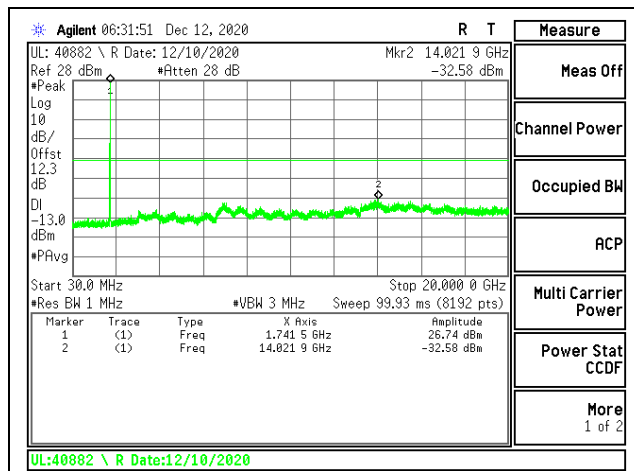

LTE B2 15MHz 16QAM High Channel RB1-0

LTE B2 20MHz QPSK Low Channel RB1-0

LTE B2 20MHz 16QAM Low Channel RB1-0

LTE B2 20MHz QPSK Middle Channel RB1-0

LTE B2 20MHz 16QAM Middle Channel RB1-0

LTE B2 20MHz QPSK High Channel RB1-0

LTE B2 20MHz 16QAM High Channel RB1-0

8.3.2. LTE BAND 4

LTE B4 15MHz QPSK High Channel RB1-0

LTE B4 15MHz 16QAM High Channel RB1-0

LTE B4 20MHz QPSK Low Channel RB1-0

LTE B4 20MHz 16QAM Low Channel RB1-0

LTE B4 20MHz QPSK Middle Channel RB1-0

LTE B4 20MHz 16QAM Middle Channel RB1-0

8.3.3. LTE BAND 12

LTE B12 1.4MHz QPSK Low Channel RB1-0

LTE B12 1.4MHz 16QAM Low Channel RB1-0

LTE B12 1.4MHz QPSK Middle Channel RB1-0

LTE B12 1.4MHz 16QAM Middle Channel RB1-0