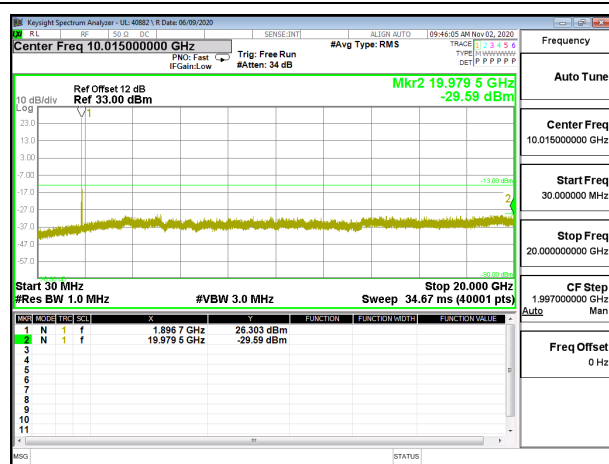

LTE B2 5MHz 16QAM High Channel RB1-0

LTE B2 10MHz QPSK Low Channel RB1-0

LTE B2 10MHz 16QAM Low Channel RB1-0

LTE B2 10MHz QPSK Middle Channel RB1-0

LTE B2 10MHz 16QAM Middle Channel RB1-0

LTE B2 10MHz QPSK High Channel RB1-0

LTE B2 10MHz 16QAM High Channel RB1-0

LTE B2 15MHz QPSK Low Channel RB1-0

LTE B2 15MHz 16QAM Low Channel RB1-0

LTE B2 15MHz QPSK Middle Channel RB1-0

LTE B2 15MHz 16QAM Middle Channel RB1-0

LTE B2 15MHz QPSK High Channel RB1-0

LTE B2 15MHz 16QAM High Channel RB1-0

LTE B2 20MHz QPSK Low Channel RB1-0

LTE B2 20MHz 16QAM Low Channel RB1-0

LTE B2 20MHz QPSK Middle Channel RB1-0

LTE B2 20MHz 16QAM Middle Channel RB1-0

LTE B2 20MHz QPSK High Channel RB1-0