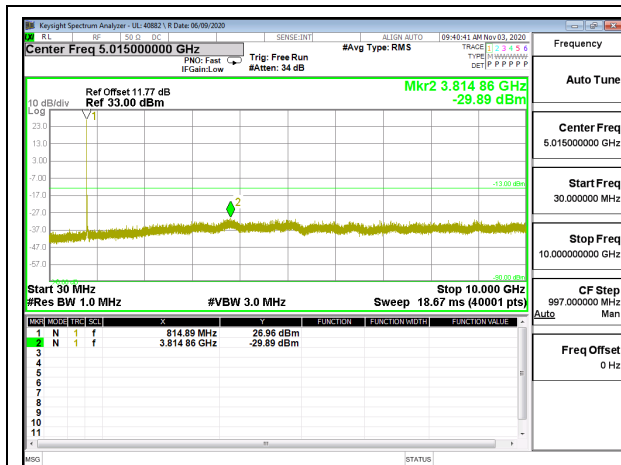

### 8.3.4. LTE BAND 26

LTE B26 1.4MHz QPSK Low Channel RB1-0

LTE B26 1.4MHz 16QAM Low Channel RB1-0

LTE B26 1.4MHz QPSK Middle Channel RB1-0

LTE B26 1.4MHz 16QAM Middle Channel RB1-0

LTE B26 1.4MHz QPSK High Channel RB1-0

LTE B26 1.4MHz 16QAM High Channel RB1-0

LTE B26 3MHz QPSK Low Channel RB1-0

LTE B26 3MHz 16QAM Low Channel RB1-0

LTE B26 3MHz QPSK Middle Channel RB1-0

LTE B26 3MHz 16QAM Middle Channel RB1-0

LTE B26 3MHz QPSK High Channel RB1-0

LTE B26 3MHz 16QAM High Channel RB1-0

LTE B26 5MHz QPSK Low Channel RB1-0

LTE B26 5MHz 16QAM Low Channel RB1-0

LTE B26 5MHz QPSK Middle Channel RB1-0

LTE B26 5MHz 16QAM Middle Channel RB1-0

LTE B26 5MHz QPSK High Channel RB1-0