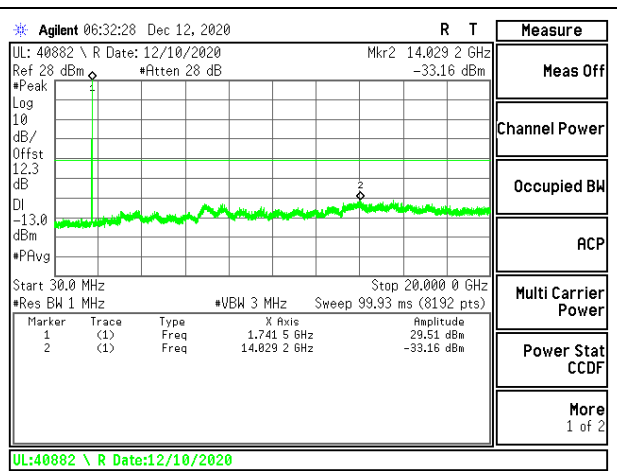

LTE B2 15MHz 16QAM High Channel RB1-0

LTE B2 20MHz QPSK Low Channel RB1-0

LTE B2 20MHz 16QAM Low Channel RB1-0

LTE B2 20MHz QPSK Middle Channel RB1-0

LTE B2 20MHz 16QAM Middle Channel RB1-0

LTE B2 20MHz QPSK High Channel RB1-0

LTE B2 20MHz 16QAM High Channel RB1-0

8.3.2. LTE BAND 4

LTE B4 15MHz QPSK High Channel RB1-0

LTE B4 15MHz 16QAM High Channel RB1-0

LTE B4 20MHz QPSK Low Channel RB1-0

LTE B4 20MHz 16QAM Low Channel RB1-0

LTE B4 20MHz QPSK Middle Channel RB1-0

LTE B4 20MHz 16QAM Middle Channel RB1-0

8.3.3. LTE BAND 12

LTE B12 1.4MHz QPSK Low Channel RB1-0

LTE B12 1.4MHz 16QAM Low Channel RB1-0

LTE B12 1.4MHz QPSK Middle Channel RB1-0

LTE B12 1.4MHz 16QAM Middle Channel RB1-0