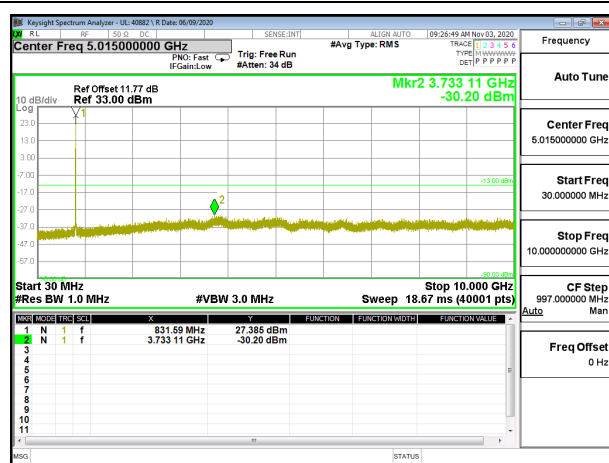

LTE B12 10MHz QPSK High Channel RB1-0

LTE B12 10MHz 16QAM High Channel RB1-0

### 8.3.4. LTE BAND 26

LTE B26 1.4MHz QPSK Low Channel RB1-0

LTE B26 1.4MHz 16QAM Low Channel RB1-0

LTE B26 1.4MHz QPSK Middle Channel RB1-0

LTE B26 1.4MHz 16QAM Middle Channel RB1-0

LTE B26 1.4MHz QPSK High Channel RB1-0

LTE B26 1.4MHz 16QAM High Channel RB1-0

LTE B26 3MHz QPSK Low Channel RB1-0

LTE B26 3MHz 16QAM Low Channel RB1-0

LTE B26 3MHz QPSK Middle Channel RB1-0

LTE B26 3MHz 16QAM Middle Channel RB1-0

LTE B26 3MHz QPSK High Channel RB1-0