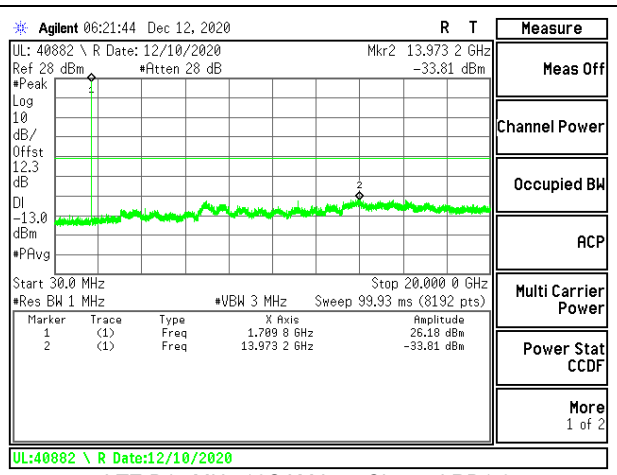

LTE B2 10MHz 16QAM High Channel RB1-0

LTE B2 15MHz QPSK Low Channel RB1-0

LTE B2 15MHz 16QAM Low Channel RB1-0

LTE B2 15MHz QPSK Middle Channel RB1-0

LTE B2 15MHz 16QAM Middle Channel RB1-0

LTE B2 15MHz QPSK High Channel RB1-0

LTE B2 15MHz 16QAM High Channel RB1-0

LTE B2 20MHz QPSK Low Channel RB1-0

LTE B2 20MHz 16QAM Low Channel RB1-0

LTE B2 20MHz QPSK Middle Channel RB1-0

LTE B2 20MHz 16QAM Middle Channel RB1-0

LTE B2 20MHz QPSK High Channel RB1-0

LTE B2 20MHz 16QAM High Channel RB1-0

8.3.2. LTE BAND 4

LTE B4 15MHz QPSK High Channel RB1-0

LTE B4 15MHz 16QAM High Channel RB1-0

LTE B4 20MHz QPSK Low Channel RB1-0

LTE B4 20MHz 16QAM Low Channel RB1-0

LTE B4 20MHz QPSK Middle Channel RB1-0

LTE B4 20MHz 16QAM Middle Channel RB1-0

8.3.3. LTE BAND 12

LTE B12 1.4MHz QPSK Low Channel RB1-0

LTE B12 1.4MHz 16QAM Low Channel RB1-0

LTE B12 1.4MHz QPSK Middle Channel RB1-0

LTE B12 1.4MHz 16QAM Middle Channel RB1-0