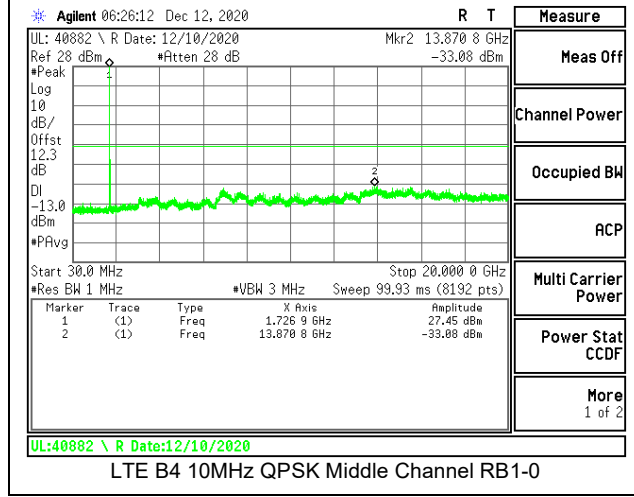

LTE B2 15MHz 16QAM High Channel RB1-0

LTE B2 20MHz QPSK Low Channel RB1-0

LTE B2 20MHz 16QAM Low Channel RB1-0

LTE B2 20MHz QPSK Middle Channel RB1-0

LTE B2 20MHz 16QAM Middle Channel RB1-0

LTE B2 20MHz QPSK High Channel RB1-0

LTE B2 20MHz 16QAM High Channel RB1-0

8.3.2. LTE BAND 4

LTE B4 15MHz QPSK High Channel RB1-0

LTE B4 15MHz 16QAM High Channel RB1-0

LTE B4 20MHz QPSK Low Channel RB1-0

LTE B4 20MHz 16QAM Low Channel RB1-0

LTE B4 20MHz QPSK Middle Channel RB1-0

LTE B4 20MHz 16QAM Middle Channel RB1-0

8.3.3. LTE BAND 12

LTE B12 1.4MHz QPSK Low Channel RB1-0

LTE B12 1.4MHz 16QAM Low Channel RB1-0

LTE B12 1.4MHz QPSK Middle Channel RB1-0

LTE B12 1.4MHz 16QAM Middle Channel RB1-0