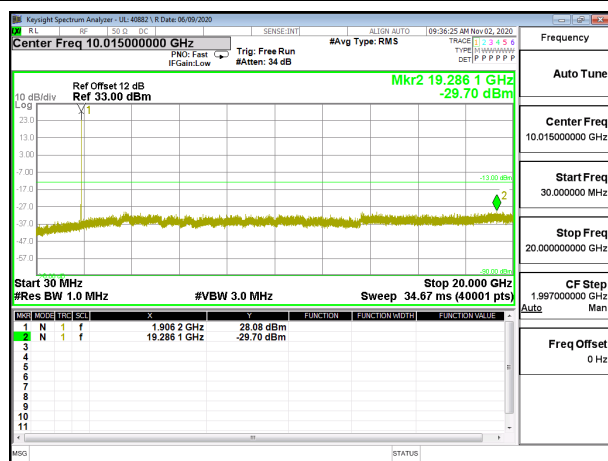

LTE B2 1.4MHz 16QAM High Channel RB1-0

LTE B2 3MHz QPSK Low Channel RB1-0

LTE B2 3MHz 16QAM Low Channel RB1-0

LTE B2 3MHz QPSK Middle Channel RB1-0

LTE B2 3MHz 16QAM Middle Channel RB1-0

LTE B2 3MHz QPSK High Channel RB1-0

LTE B2 3MHz 16QAM High Channel RB1-0

LTE B2 5MHz QPSK Low Channel RB1-0

LTE B2 5MHz 16QAM Low Channel RB1-0

LTE B2 5MHz QPSK Middle Channel RB1-0

LTE B2 5MHz 16QAM Middle Channel RB1-0

LTE B2 5MHz QPSK High Channel RB1-0

LTE B2 5MHz 16QAM High Channel RB1-0

LTE B2 10MHz QPSK Low Channel RB1-0

LTE B2 10MHz 16QAM Low Channel RB1-0

LTE B2 10MHz QPSK Middle Channel RB1-0

LTE B2 10MHz 16QAM Middle Channel RB1-0

LTE B2 10MHz QPSK High Channel RB1-0

LTE B2 10MHz 16QAM High Channel RB1-0

LTE B2 15MHz QPSK Low Channel RB1-0

LTE B2 15MHz 16QAM Low Channel RB1-0

LTE B2 15MHz QPSK Middle Channel RB1-0

LTE B2 15MHz 16QAM Middle Channel RB1-0

LTE B2 15MHz QPSK High Channel RB1-0