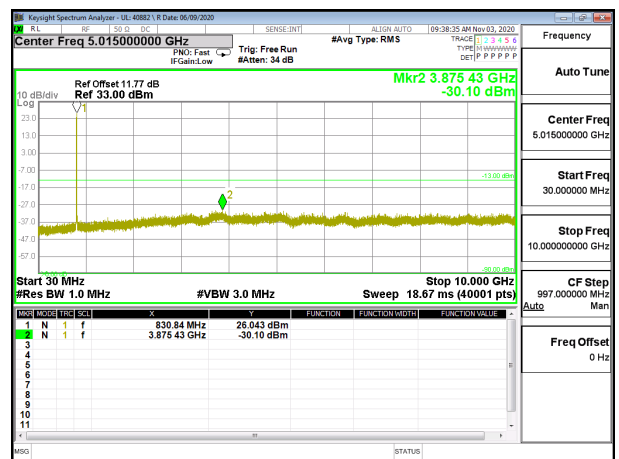

### 8.3.4. LTE BAND 26

LTE B26 1.4MHz QPSK Low Channel RB1-0

LTE B26 1.4MHz 16QAM Low Channel RB1-0

LTE B26 1.4MHz QPSK Middle Channel RB1-0

LTE B26 1.4MHz 16QAM Middle Channel RB1-0

LTE B26 1.4MHz QPSK High Channel RB1-0

LTE B26 1.4MHz 16QAM High Channel RB1-0

LTE B26 3MHz QPSK Low Channel RB1-0

LTE B26 3MHz 16QAM Low Channel RB1-0

LTE B26 3MHz QPSK Middle Channel RB1-0

LTE B26 3MHz 16QAM Middle Channel RB1-0

LTE B26 3MHz QPSK High Channel RB1-0

LTE B26 3MHz 16QAM High Channel RB1-0

LTE B26 5MHz QPSK Low Channel RB1-0

LTE B26 5MHz 16QAM Low Channel RB1-0

LTE B26 5MHz QPSK Middle Channel RB1-0

LTE B26 5MHz 16QAM Middle Channel RB1-0

LTE B26 5MHz QPSK High Channel RB1-0