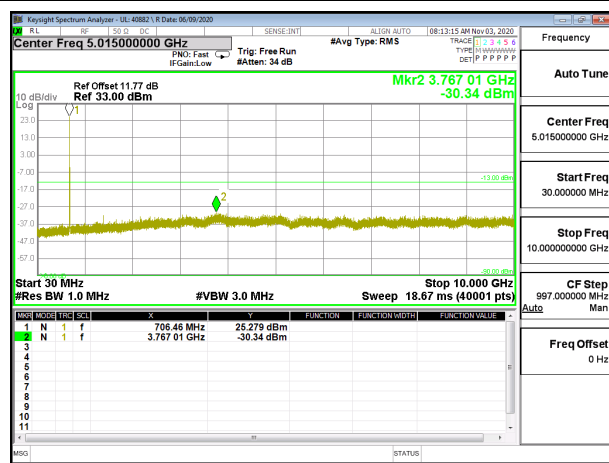

LTE B12 3MHz QPSK High Channel RB1-0

LTE B12 3MHz 16QAM High Channel RB1-0

LTE B12 5MHz QPSK Low Channel RB1-0

LTE B12 5MHz 16QAM Low Channel RB1-0

LTE B12 5MHz QPSK Middle Channel RB1-0

LTE B12 5MHz 16QAM Middle Channel RB1-0

LTE B12 5MHz QPSK High Channel RB1-0

LTE B12 5MHz 16QAM High Channel RB1-0

LTE B12 10MHz QPSK Low Channel RB1-0

LTE B12 10MHz 16QAM Low Channel RB1-0

LTE B12 10MHz QPSK Middle Channel RB1-0

LTE B12 10MHz 16QAM Middle Channel RB1-0

LTE B12 10MHz QPSK High Channel RB1-0

LTE B12 10MHz 16QAM High Channel RB1-0