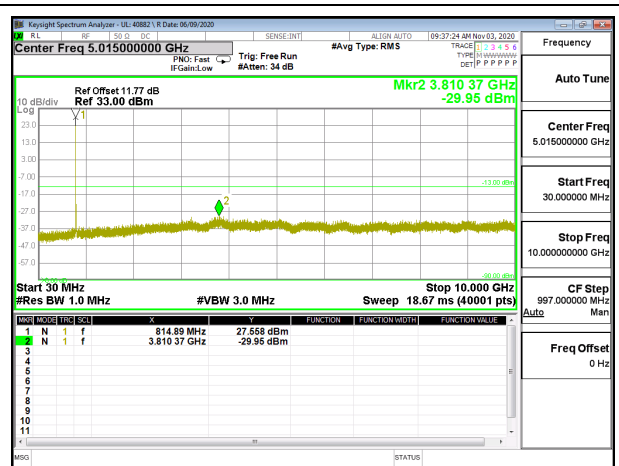

LTE B12 10MHz QPSK High Channel RB1-0

LTE B12 10MHz 16QAM High Channel RB1-0

### 8.3.4. LTE BAND 26

LTE B26 1.4MHz QPSK Low Channel RB1-0

LTE B26 1.4MHz 16QAM Low Channel RB1-0

LTE B26 1.4MHz QPSK Middle Channel RB1-0

LTE B26 1.4MHz 16QAM Middle Channel RB1-0

LTE B26 1.4MHz QPSK High Channel RB1-0

LTE B26 1.4MHz 16QAM High Channel RB1-0

LTE B26 3MHz QPSK Low Channel RB1-0

LTE B26 3MHz 16QAM Low Channel RB1-0

LTE B26 3MHz QPSK Middle Channel RB1-0

LTE B26 3MHz 16QAM Middle Channel RB1-0

LTE B26 3MHz QPSK High Channel RB1-0