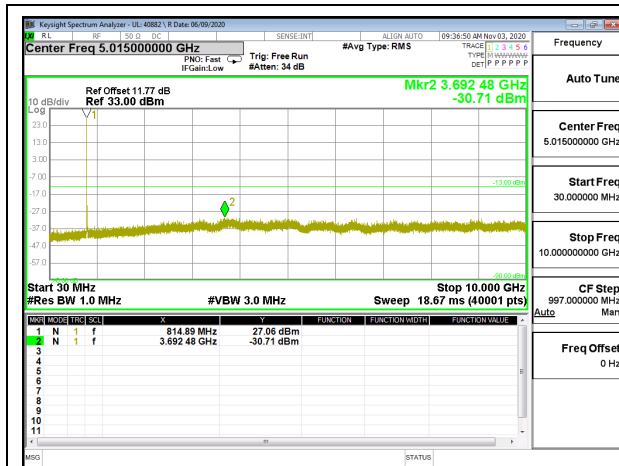

LTE B12 10MHz QPSK High Channel RB1-0

LTE B12 10MHz 16QAM High Channel RB1-0

### 8.3.4. LTE BAND 26

LTE B26 1.4MHz QPSK Low Channel RB1-0

LTE B26 1.4MHz 16QAM Low Channel RB1-0

LTE B26 1.4MHz QPSK Middle Channel RB1-0

LTE B26 1.4MHz 16QAM Middle Channel RB1-0

LTE B26 1.4MHz QPSK High Channel RB1-0

LTE B26 1.4MHz 16QAM High Channel RB1-0

LTE B26 3MHz QPSK Low Channel RB1-0

LTE B26 3MHz 16QAM Low Channel RB1-0

LTE B26 3MHz QPSK Middle Channel RB1-0

LTE B26 3MHz 16QAM Middle Channel RB1-0

LTE B26 3MHz QPSK High Channel RB1-0