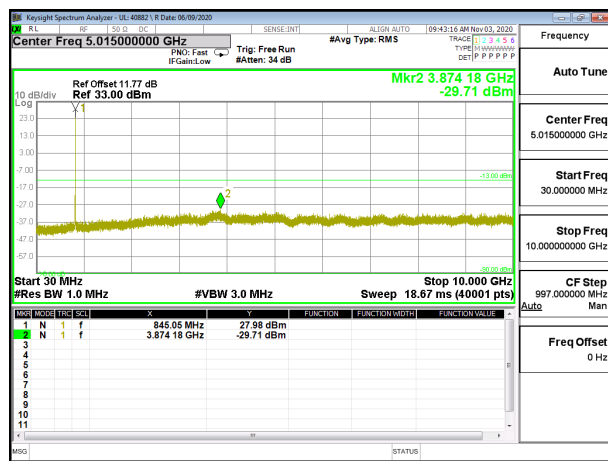

LTE B26 1.4MHz 16QAM High Channel RB1-0

LTE B26 3MHz QPSK Low Channel RB1-0

LTE B26 3MHz 16QAM Low Channel RB1-0

LTE B26 3MHz QPSK Middle Channel RB1-0

LTE B26 3MHz 16QAM Middle Channel RB1-0

LTE B26 3MHz QPSK High Channel RB1-0

LTE B26 3MHz 16QAM High Channel RB1-0

LTE B26 5MHz QPSK Low Channel RB1-0

LTE B26 5MHz 16QAM Low Channel RB1-0

LTE B26 5MHz QPSK Middle Channel RB1-0

LTE B26 5MHz 16QAM Middle Channel RB1-0

LTE B26 5MHz QPSK High Channel RB1-0

LTE B26 5MHz 16QAM High Channel RB1-0