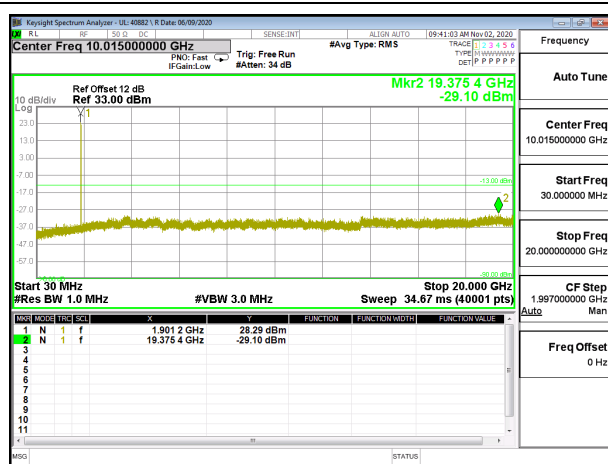

LTE B2 3MHz 16QAM High Channel RB1-0

LTE B2 5MHz QPSK Low Channel RB1-0

LTE B2 5MHz 16QAM Low Channel RB1-0

LTE B2 5MHz QPSK Middle Channel RB1-0

LTE B2 5MHz 16QAM Middle Channel RB1-0

LTE B2 5MHz QPSK High Channel RB1-0

LTE B2 5MHz 16QAM High Channel RB1-0

LTE B2 10MHz QPSK Low Channel RB1-0

LTE B2 10MHz 16QAM Low Channel RB1-0

LTE B2 10MHz QPSK Middle Channel RB1-0

LTE B2 10MHz 16QAM Middle Channel RB1-0

LTE B2 10MHz QPSK High Channel RB1-0

LTE B2 10MHz 16QAM High Channel RB1-0

LTE B2 15MHz QPSK Low Channel RB1-0

LTE B2 15MHz 16QAM Low Channel RB1-0

LTE B2 15MHz QPSK Middle Channel RB1-0

LTE B2 15MHz 16QAM Middle Channel RB1-0

LTE B2 15MHz QPSK High Channel RB1-0