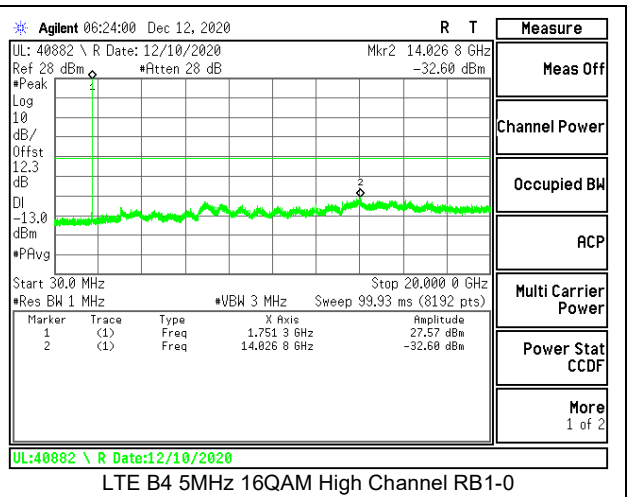

LTE B2 15MHz 16QAM High Channel RB1-0

LTE B2 20MHz QPSK Low Channel RB1-0

LTE B2 20MHz 16QAM Low Channel RB1-0

LTE B2 20MHz QPSK Middle Channel RB1-0

LTE B2 20MHz 16QAM Middle Channel RB1-0

LTE B2 20MHz QPSK High Channel RB1-0

LTE B2 20MHz 16QAM High Channel RB1-0

8.3.2. LTE BAND 4

LTE B4 15MHz QPSK High Channel RB1-0

LTE B4 15MHz 16QAM High Channel RB1-0

LTE B4 20MHz QPSK Low Channel RB1-0

LTE B4 20MHz 16QAM Low Channel RB1-0

LTE B4 20MHz QPSK Middle Channel RB1-0

LTE B4 20MHz 16QAM Middle Channel RB1-0

8.3.3. LTE BAND 12

LTE B12 1.4MHz QPSK Low Channel RB1-0

LTE B12 1.4MHz 16QAM Low Channel RB1-0

LTE B12 1.4MHz QPSK Middle Channel RB1-0

LTE B12 1.4MHz 16QAM Middle Channel RB1-0