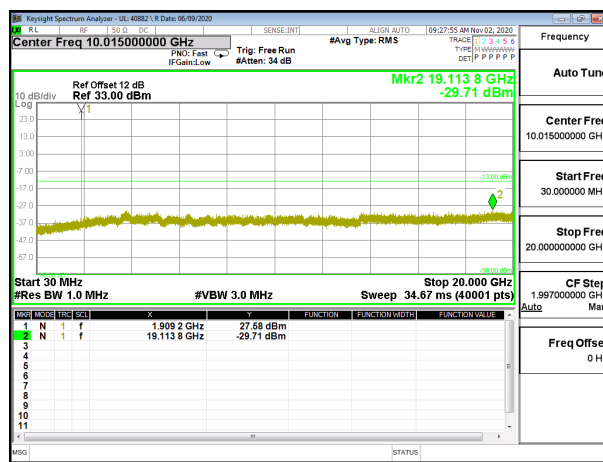

8.3.1. LTE BAND 2

LTE B2 1.4MHz QPSK Low Channel RB1-0

LTE B2 1.4MHz 16QAM Low Channel RB1-0

LTE B2 1.4MHz QPSK Middle Channel RB1-0

LTE B2 1.4MHz 16QAM Middle Channel RB1-0

LTE B2 1.4MHz QPSK High Channel RB1-0

LTE B2 1.4MHz 16QAM High Channel RB1-0

LTE B2 3MHz QPSK Low Channel RB1-0

LTE B2 3MHz 16QAM Low Channel RB1-0

LTE B2 3MHz QPSK Middle Channel RB1-0

LTE B2 3MHz 16QAM Middle Channel RB1-0

LTE B2 3MHz QPSK High Channel RB1-0

LTE B2 3MHz 16QAM High Channel RB1-0

LTE B2 5MHz QPSK Low Channel RB1-0

LTE B2 5MHz 16QAM Low Channel RB1-0

LTE B2 5MHz QPSK Middle Channel RB1-0

LTE B2 5MHz 16QAM Middle Channel RB1-0

LTE B2 5MHz QPSK High Channel RB1-0