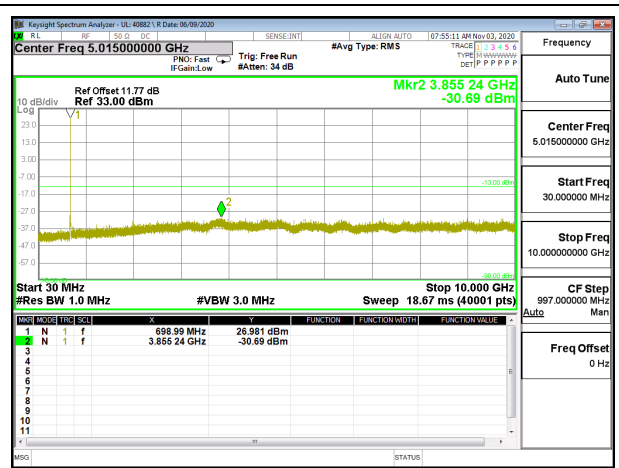

LTE B2 20MHz 16QAM High Channel RB1-0

8.3.2. LTE BAND 4

LTE B4 15MHz QPSK High Channel RB1-0

LTE B4 15MHz 16QAM High Channel RB1-0

LTE B4 20MHz QPSK Low Channel RB1-0

LTE B4 20MHz 16QAM Low Channel RB1-0

LTE B4 20MHz QPSK Middle Channel RB1-0

LTE B4 20MHz 16QAM Middle Channel RB1-0

8.3.3. LTE BAND 12

LTE B12 1.4MHz QPSK Low Channel RB1-0

LTE B12 1.4MHz 16QAM Low Channel RB1-0

LTE B12 1.4MHz QPSK Middle Channel RB1-0

LTE B12 1.4MHz 16QAM Middle Channel RB1-0

LTE B12 1.4MHz QPSK High Channel RB1-0

LTE B12 1.4MHz 16QAM High Channel RB1-0

LTE B12 3MHz QPSK Low Channel RB1-0

LTE B12 3MHz 16QAM Low Channel RB1-0

LTE B12 3MHz QPSK Middle Channel RB1-0

LTE B12 3MHz 16QAM Middle Channel RB1-0