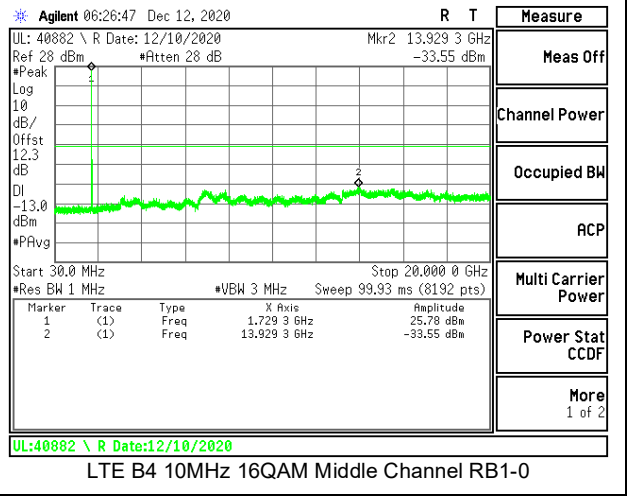

LTE B2 15MHz 16QAM High Channel RB1-0

LTE B2 20MHz QPSK Low Channel RB1-0

LTE B2 20MHz 16QAM Low Channel RB1-0

LTE B2 20MHz QPSK Middle Channel RB1-0

LTE B2 20MHz 16QAM Middle Channel RB1-0

LTE B2 20MHz QPSK High Channel RB1-0

LTE B2 20MHz 16QAM High Channel RB1-0

8.3.2. LTE BAND 4

LTE B4 15MHz QPSK High Channel RB1-0

LTE B4 15MHz 16QAM High Channel RB1-0

LTE B4 20MHz QPSK Low Channel RB1-0

LTE B4 20MHz 16QAM Low Channel RB1-0

LTE B4 20MHz QPSK Middle Channel RB1-0

LTE B4 20MHz 16QAM Middle Channel RB1-0

8.3.3. LTE BAND 12

LTE B12 1.4MHz QPSK Low Channel RB1-0

LTE B12 1.4MHz 16QAM Low Channel RB1-0

LTE B12 1.4MHz QPSK Middle Channel RB1-0

LTE B12 1.4MHz 16QAM Middle Channel RB1-0