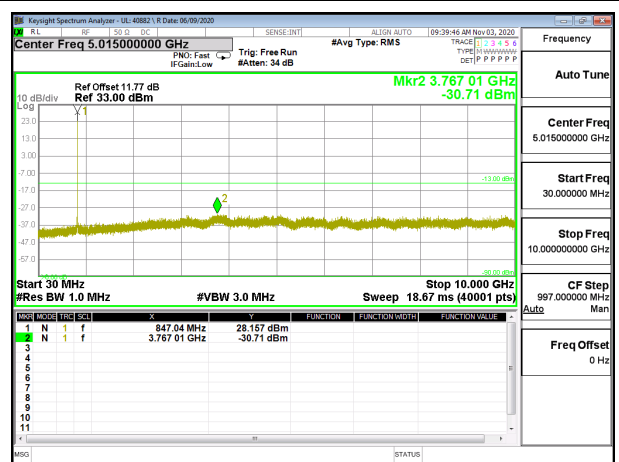

### 8.3.4. LTE BAND 26

LTE B26 1.4MHz QPSK Low Channel RB1-0

LTE B26 1.4MHz 16QAM Low Channel RB1-0

LTE B26 1.4MHz QPSK Middle Channel RB1-0

LTE B26 1.4MHz 16QAM Middle Channel RB1-0

LTE B26 1.4MHz QPSK High Channel RB1-0

LTE B26 1.4MHz 16QAM High Channel RB1-0

LTE B26 3MHz QPSK Low Channel RB1-0

LTE B26 3MHz 16QAM Low Channel RB1-0

LTE B26 3MHz QPSK Middle Channel RB1-0

LTE B26 3MHz 16QAM Middle Channel RB1-0

LTE B26 3MHz QPSK High Channel RB1-0

LTE B26 3MHz 16QAM High Channel RB1-0

LTE B26 5MHz QPSK Low Channel RB1-0

LTE B26 5MHz 16QAM Low Channel RB1-0

LTE B26 5MHz QPSK Middle Channel RB1-0

LTE B26 5MHz 16QAM Middle Channel RB1-0

LTE B26 5MHz QPSK High Channel RB1-0