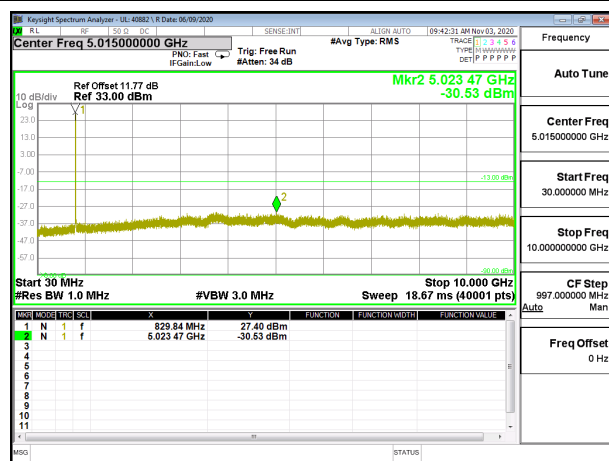

LTE B26 1.4MHz 16QAM High Channel RB1-0

LTE B26 3MHz QPSK Low Channel RB1-0

LTE B26 3MHz 16QAM Low Channel RB1-0

LTE B26 3MHz QPSK Middle Channel RB1-0

LTE B26 3MHz 16QAM Middle Channel RB1-0

LTE B26 3MHz QPSK High Channel RB1-0

LTE B26 3MHz 16QAM High Channel RB1-0

LTE B26 5MHz QPSK Low Channel RB1-0

LTE B26 5MHz 16QAM Low Channel RB1-0

LTE B26 5MHz QPSK Middle Channel RB1-0

LTE B26 5MHz 16QAM Middle Channel RB1-0

LTE B26 5MHz QPSK High Channel RB1-0

LTE B26 5MHz 16QAM High Channel RB1-0