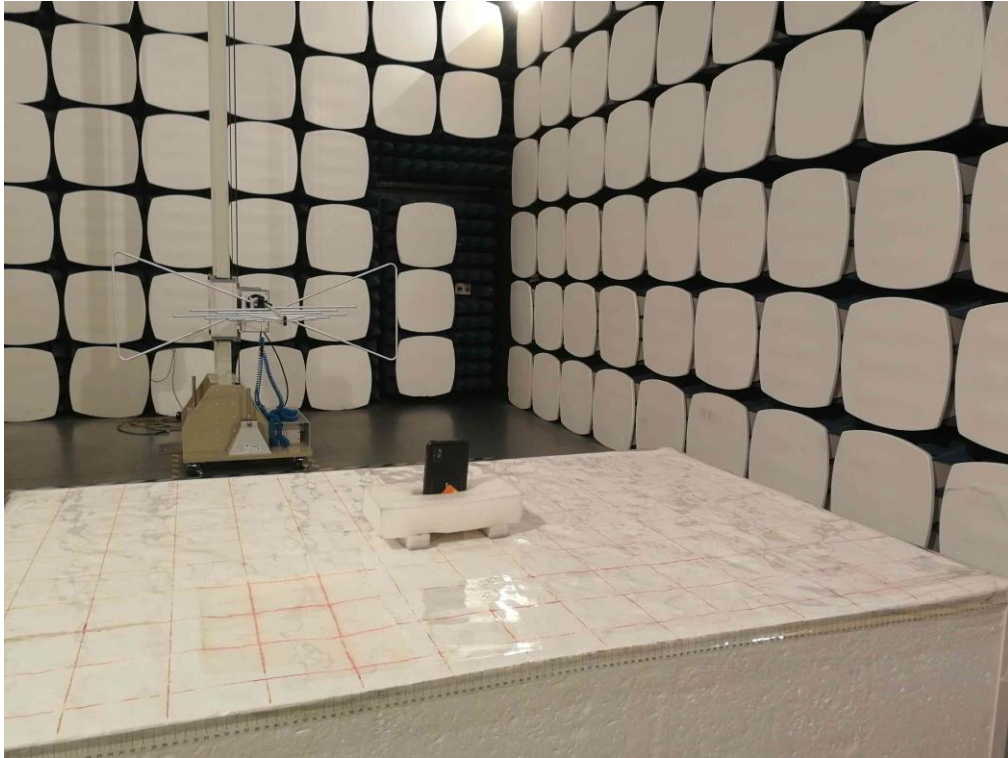

7 Test Setup Photo

Radiated Spurious Emission
Below 1GHz

Above 1GHz

Conducted Emission**8 EUT Constructional Details**

Reference to the test report No.: JYTSZE200905501.

-----End of report-----