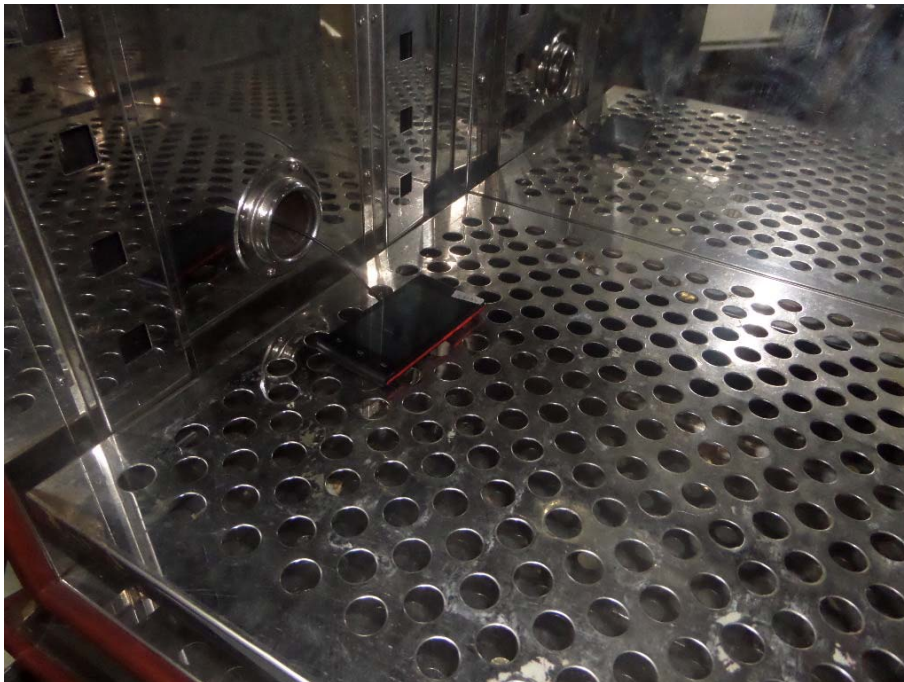

EXHIBIT 4 - TEST SETUP PHOTOGRAPHS

Spurious Radiation Test Setup (9kHz to 30MHz)

Spurious Radiation Test Setup (30MHz to 1G)

Spurious Radiation Test Setup (Above1G)

Extreme Condition Test Setup

Mobile Communication Test Setup