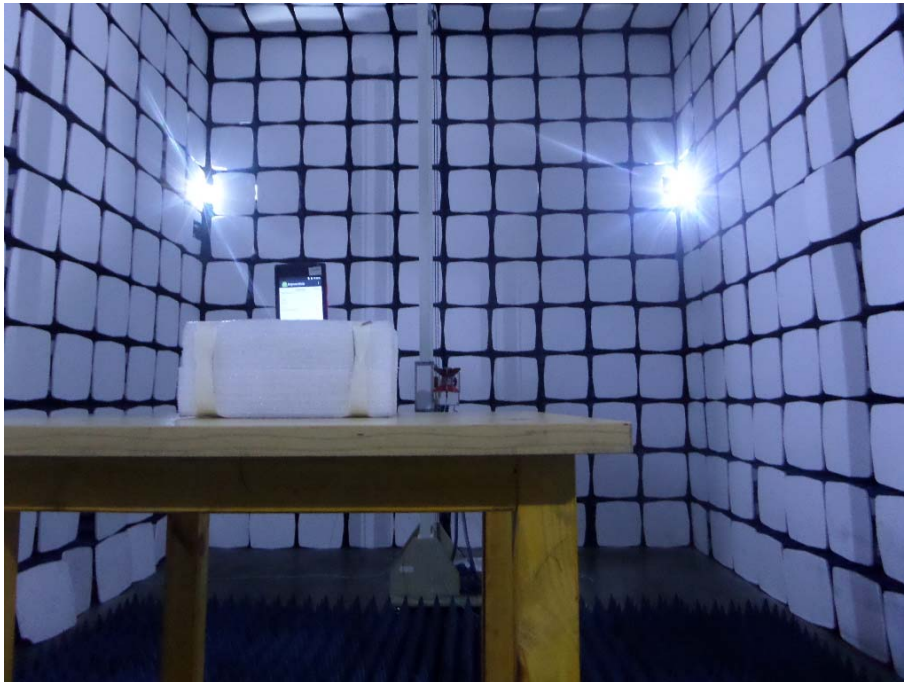

EXHIBIT 4 - TEST SETUP PHOTOGRAPHS

Spurious Radiation Test Setup (9kHz to 30MHz)

Spurious Radiation Test Setup (30MHz to 1G)

Spurious Radiation Test Setup (Above1G)

Extreme Condition Test Setup

Mobile Communication Test Setup