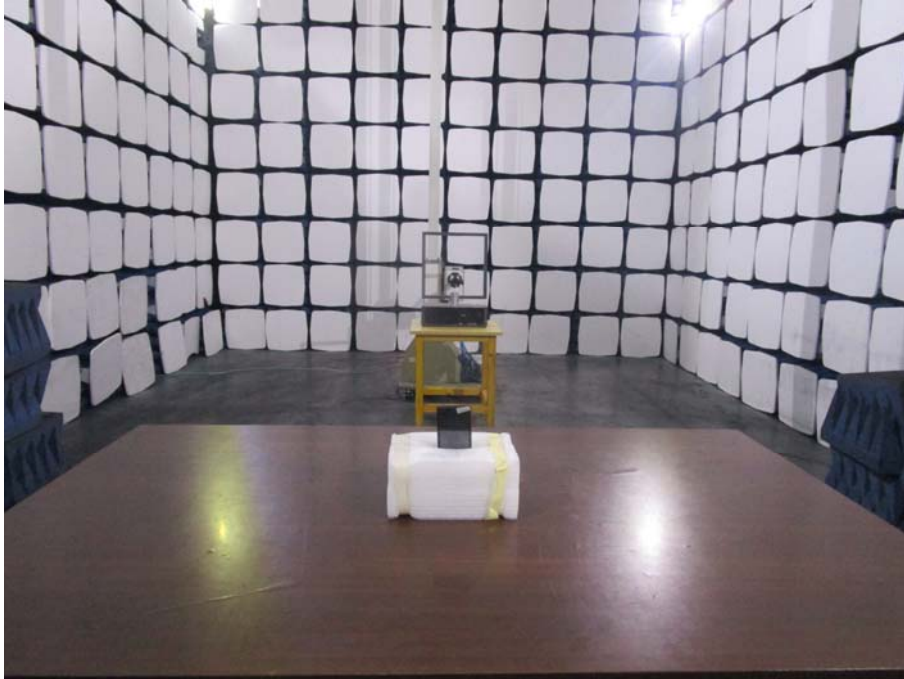

EXHIBIT 4 - TEST SETUP PHOTOGRAPHS

Spurious Radiation Test Setup (9kHz to 30MHz)

Spurious Radiation Test Setup (30MHz to 1G)

Spurious Radiation Test Setup (Above1G)

Extreme Condition Test Setup

Mobile Communication Test Setup