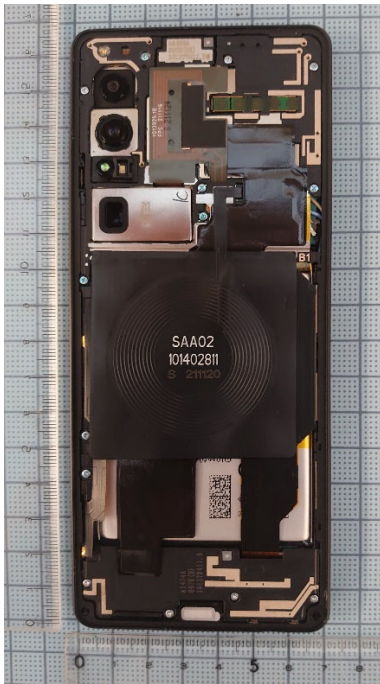

## FCC ID: PY7-83262V Internal Photo

**Without Rear panel**

**Without PBA and Battery**

**Rear panel**

Scale (unit : cm)

**Internal Main-PWB Front with Shield cases(Front-side)**

**Internal Main-PWB Front without Shield cases (Front-side)**

**Internal Main-PWB Front (Rear-side)**

Internal Main-PWB Rear with Shield case (Rear-side)

Internal Main-PWB Rear without Shield case (Rear-side)

Internal Main-PWB Rear with Shield case (Front-side)

Internal Main-PWB Rear without Shield case (Front-side)

Internal Sub-PWB (Front-side)

Internal Sub-PBA (Rear-side)

Battery: