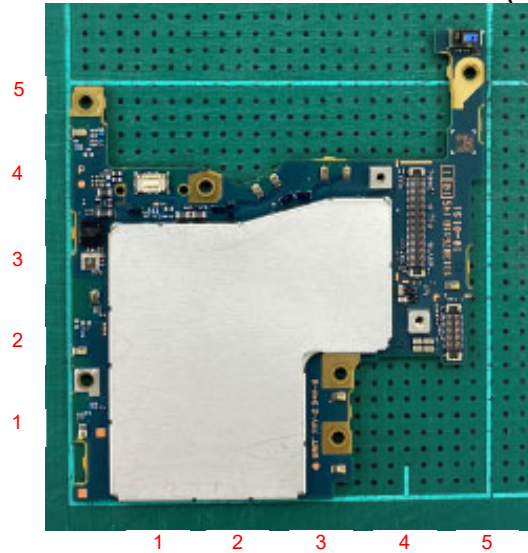

## FCC ID: PY7-83262V Internal Photo

**Without Rear panel**

**Without PBA and Battery**

**Rear panel**

Scale (unit : cm)

**Internal Main-PWB Front with Shield cases(Front-side)**

**Internal Main-PWB Front without Shield cases (Front-side)**

**Internal Main-PWB Front (Rear-side)**

Internal Main-PWB Rear with Shield case (Rear-side)

Internal Main-PWB Rear without Shield case (Rear-side)

Internal Main-PWB Rear with Shield case (Front-side)

Internal Main-PWB Rear without Shield case (Front-side)