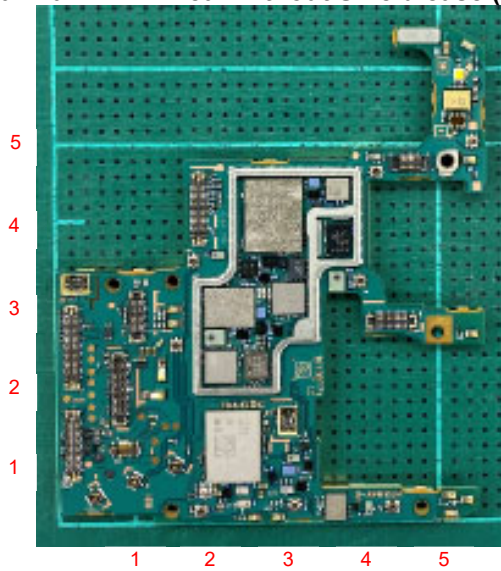

## FCC ID: PY7-83262V Internal Photo

**Without Rear panel**

**Without PBA and Battery**

**Rear panel**

Scale (unit : cm)

**Internal Main-PWB Front with Shield cases(Front-side)**

**Internal Main-PWB Front without Shield cases (Front-side)**

**Internal Main-PWB Front (Rear-side)**

Internal Main-PWB Rear with Shield case (Rear-side)

Internal Main-PWB Rear without Shield case (Rear-side)

Internal Main-PWB Rear with Shield case (Front-side)

Internal Main-PWB Rear without Shield case (Front-side)

Internal Sub-PWB (Front-side)

Internal Sub-PBA (Rear-side)

Battery: