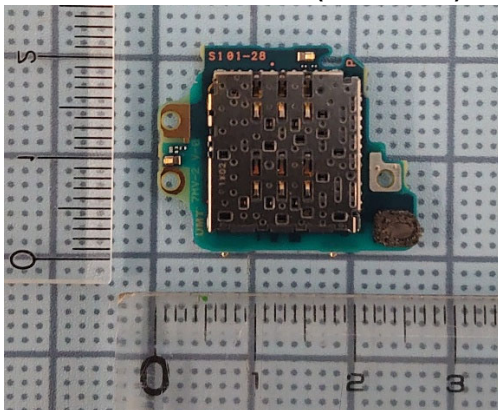

## FCC ID: PY7-83262V Internal Photo

**Without Rear panel**

**Without PBA and Battery**

**Rear panel**

Scale (unit : cm)

**Internal Main-PWB Front with Shield cases(Front-side)**

**Internal Main-PWB Front without Shield cases (Front-side)**

**Internal Main-PWB Front (Rear-side)**

Internal Main-PWB Rear with Shield case (Rear-side)

Internal Main-PWB Rear without Shield case (Rear-side)

Internal Main-PWB Rear with Shield case (Front-side)

Internal Main-PWB Rear without Shield case (Front-side)

Internal Sub-PWB (Front-side)

Internal Sub-PBA (Rear-side)

Battery: