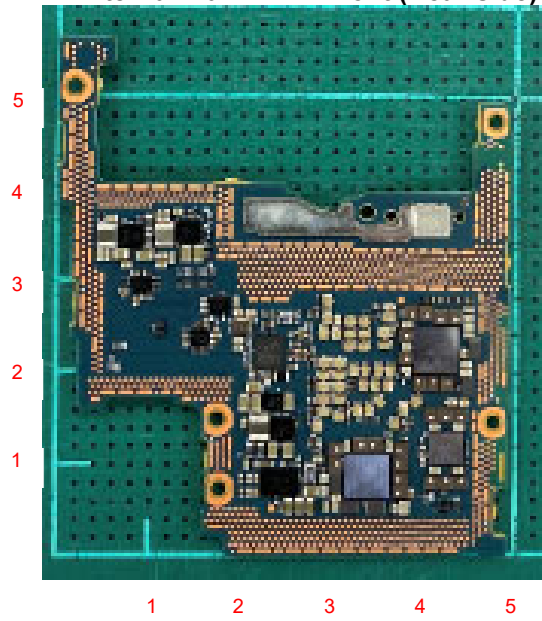

## FCC ID: PY7-83262V Internal Photo

**Without Rear panel**

**Without PBA and Battery**

**Rear panel**

Scale (unit : cm)

**Internal Main-PWB Front with Shield cases(Front-side)**

**Internal Main-PWB Front without Shield cases (Front-side)**

**Internal Main-PWB Front (Rear-side)**

Internal Main-PWB Rear with Shield case (Rear-side)

Internal Main-PWB Rear without Shield case (Rear-side)

Internal Main-PWB Rear with Shield case (Front-side)

Internal Main-PWB Rear without Shield case (Front-side)

Internal Sub-PWB (Front-side)

Internal Sub-PBA (Rear-side)

Battery: