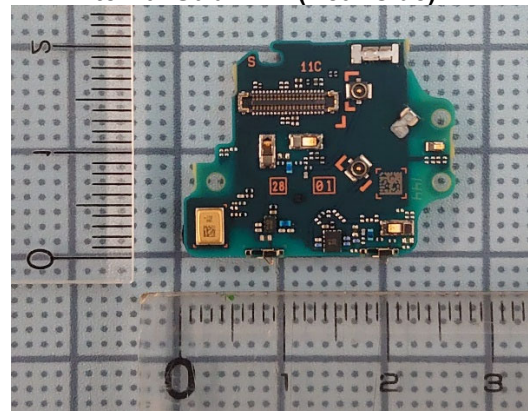

## FCC ID: PY7-83262V Internal Photo

**Without Rear panel**

**Without PBA and Battery**

**Rear panel**

Scale (unit : cm)

**Internal Main-PWB Front with Shield cases(Front-side)**

**Internal Main-PWB Front without Shield cases (Front-side)**

**Internal Main-PWB Front (Rear-side)**

Internal Main-PWB Rear with Shield case (Rear-side)

Internal Main-PWB Rear without Shield case (Rear-side)

Internal Main-PWB Rear with Shield case (Front-side)

Internal Main-PWB Rear without Shield case (Front-side)

Internal Sub-PWB (Front-side)

Internal Sub-PBA (Rear-side)

Battery: