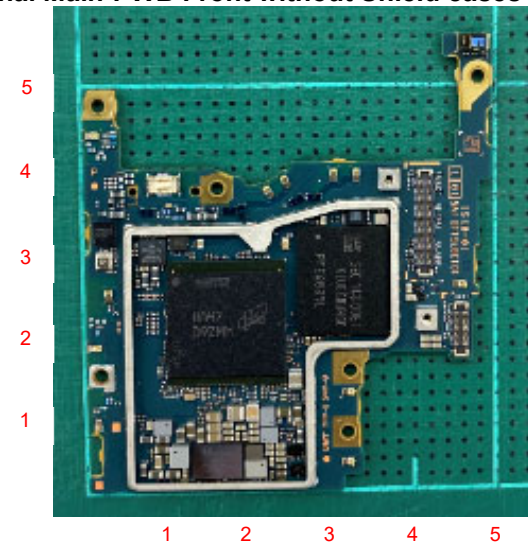

## FCC ID: PY7-83262V Internal Photo

**Without Rear panel**

**Without PBA and Battery**

**Rear panel**

Scale (unit : cm)

**Internal Main-PWB Front with Shield cases(Front-side)**

**Internal Main-PWB Front without Shield cases (Front-side)**

**Internal Main-PWB Front (Rear-side)**

Internal Main-PWB Rear with Shield case (Rear-side)

Internal Main-PWB Rear without Shield case (Rear-side)

Internal Main-PWB Rear with Shield case (Front-side)

Internal Main-PWB Rear without Shield case (Front-side)

Internal Sub-PWB (Front-side)

Internal Sub-PBA (Rear-side)

Battery: