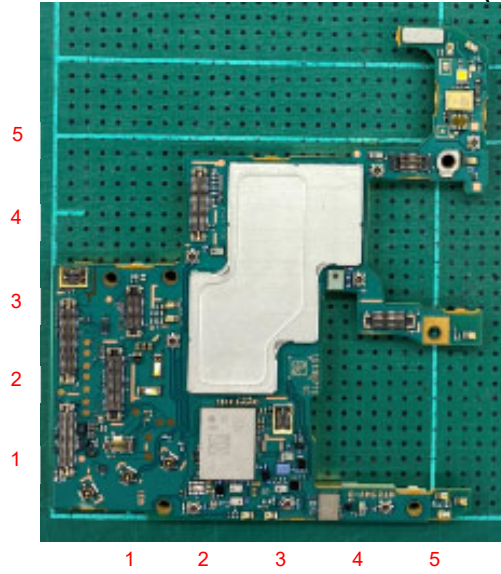

## FCC ID: PY7-83262V Internal Photo

**Without Rear panel**

**Without PBA and Battery**

**Rear panel**

Scale (unit : cm)

**Internal Main-PWB Front with Shield cases(Front-side)**

**Internal Main-PWB Front without Shield cases (Front-side)**

**Internal Main-PWB Front (Rear-side)**

Internal Main-PWB Rear with Shield case (Rear-side)

Internal Main-PWB Rear without Shield case (Rear-side)

Internal Main-PWB Rear with Shield case (Front-side)

Internal Main-PWB Rear without Shield case (Front-side)

Internal Sub-PWB (Front-side)

Internal Sub-PBA (Rear-side)

Battery: