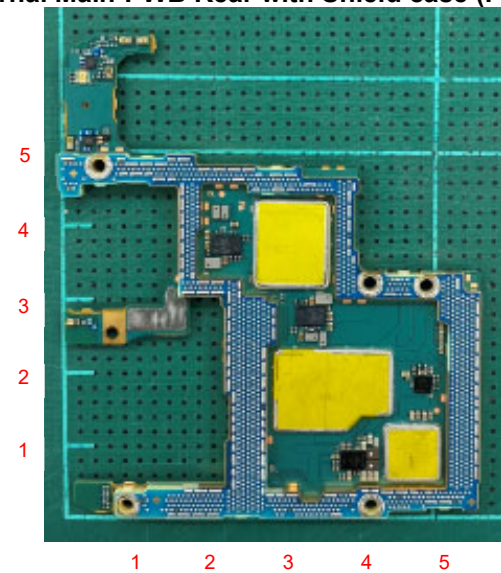

## FCC ID: PY7-83262V Internal Photo

**Without Rear panel**

**Without PBA and Battery**

**Rear panel**

Scale (unit : cm)

**Internal Main-PWB Front with Shield cases(Front-side)**

**Internal Main-PWB Front without Shield cases (Front-side)**

**Internal Main-PWB Front (Rear-side)**

Internal Main-PWB Rear with Shield case (Rear-side)

Internal Main-PWB Rear without Shield case (Rear-side)

Internal Main-PWB Rear with Shield case (Front-side)

Internal Main-PWB Rear without Shield case (Front-side)

Internal Sub-PWB (Front-side)

Internal Sub-PBA (Rear-side)

Battery: