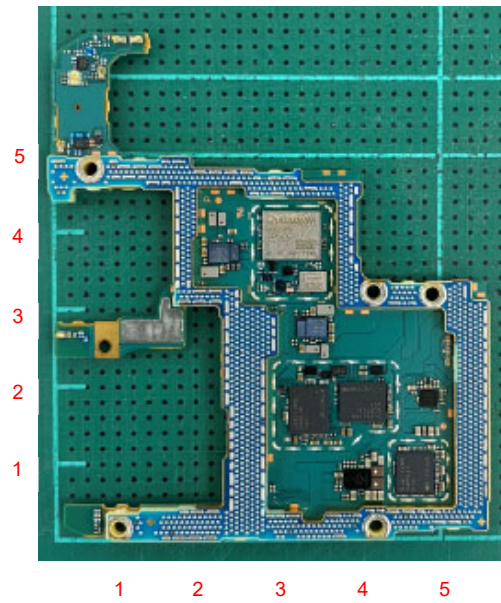

## FCC ID: PY7-83262V Internal Photo

**Without Rear panel**

**Without PBA and Battery**

**Rear panel**

Scale (unit : cm)

**Internal Main-PWB Front with Shield cases(Front-side)**

**Internal Main-PWB Front without Shield cases (Front-side)**

**Internal Main-PWB Front (Rear-side)**

Internal Main-PWB Rear with Shield case (Rear-side)

Internal Main-PWB Rear without Shield case (Rear-side)

Internal Main-PWB Rear with Shield case (Front-side)

Internal Main-PWB Rear without Shield case (Front-side)

Internal Sub-PWB (Front-side)

Internal Sub-PBA (Rear-side)

Battery: