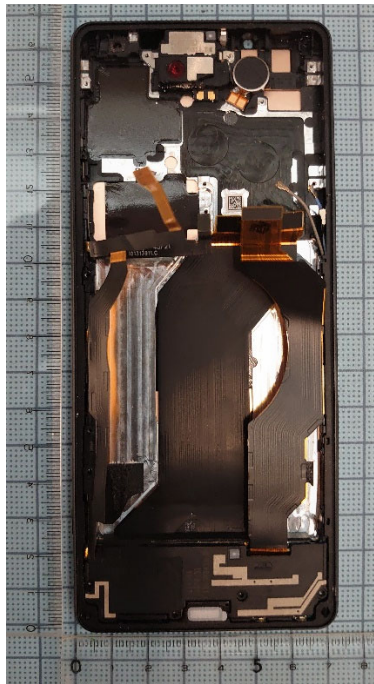

## FCC ID: PY7-83262V Internal Photo

**Without Rear panel**

**Without PBA and Battery**

**Rear panel**

Scale (unit : cm)

**Internal Main-PWB Front with Shield cases(Front-side)**

**Internal Main-PWB Front without Shield cases (Front-side)**

**Internal Main-PWB Front (Rear-side)**

Internal Main-PWB Rear with Shield case (Rear-side)

Internal Main-PWB Rear without Shield case (Rear-side)

Internal Main-PWB Rear with Shield case (Front-side)

Internal Main-PWB Rear without Shield case (Front-side)

Internal Sub-PWB (Front-side)

Internal Sub-PBA (Rear-side)

Battery: