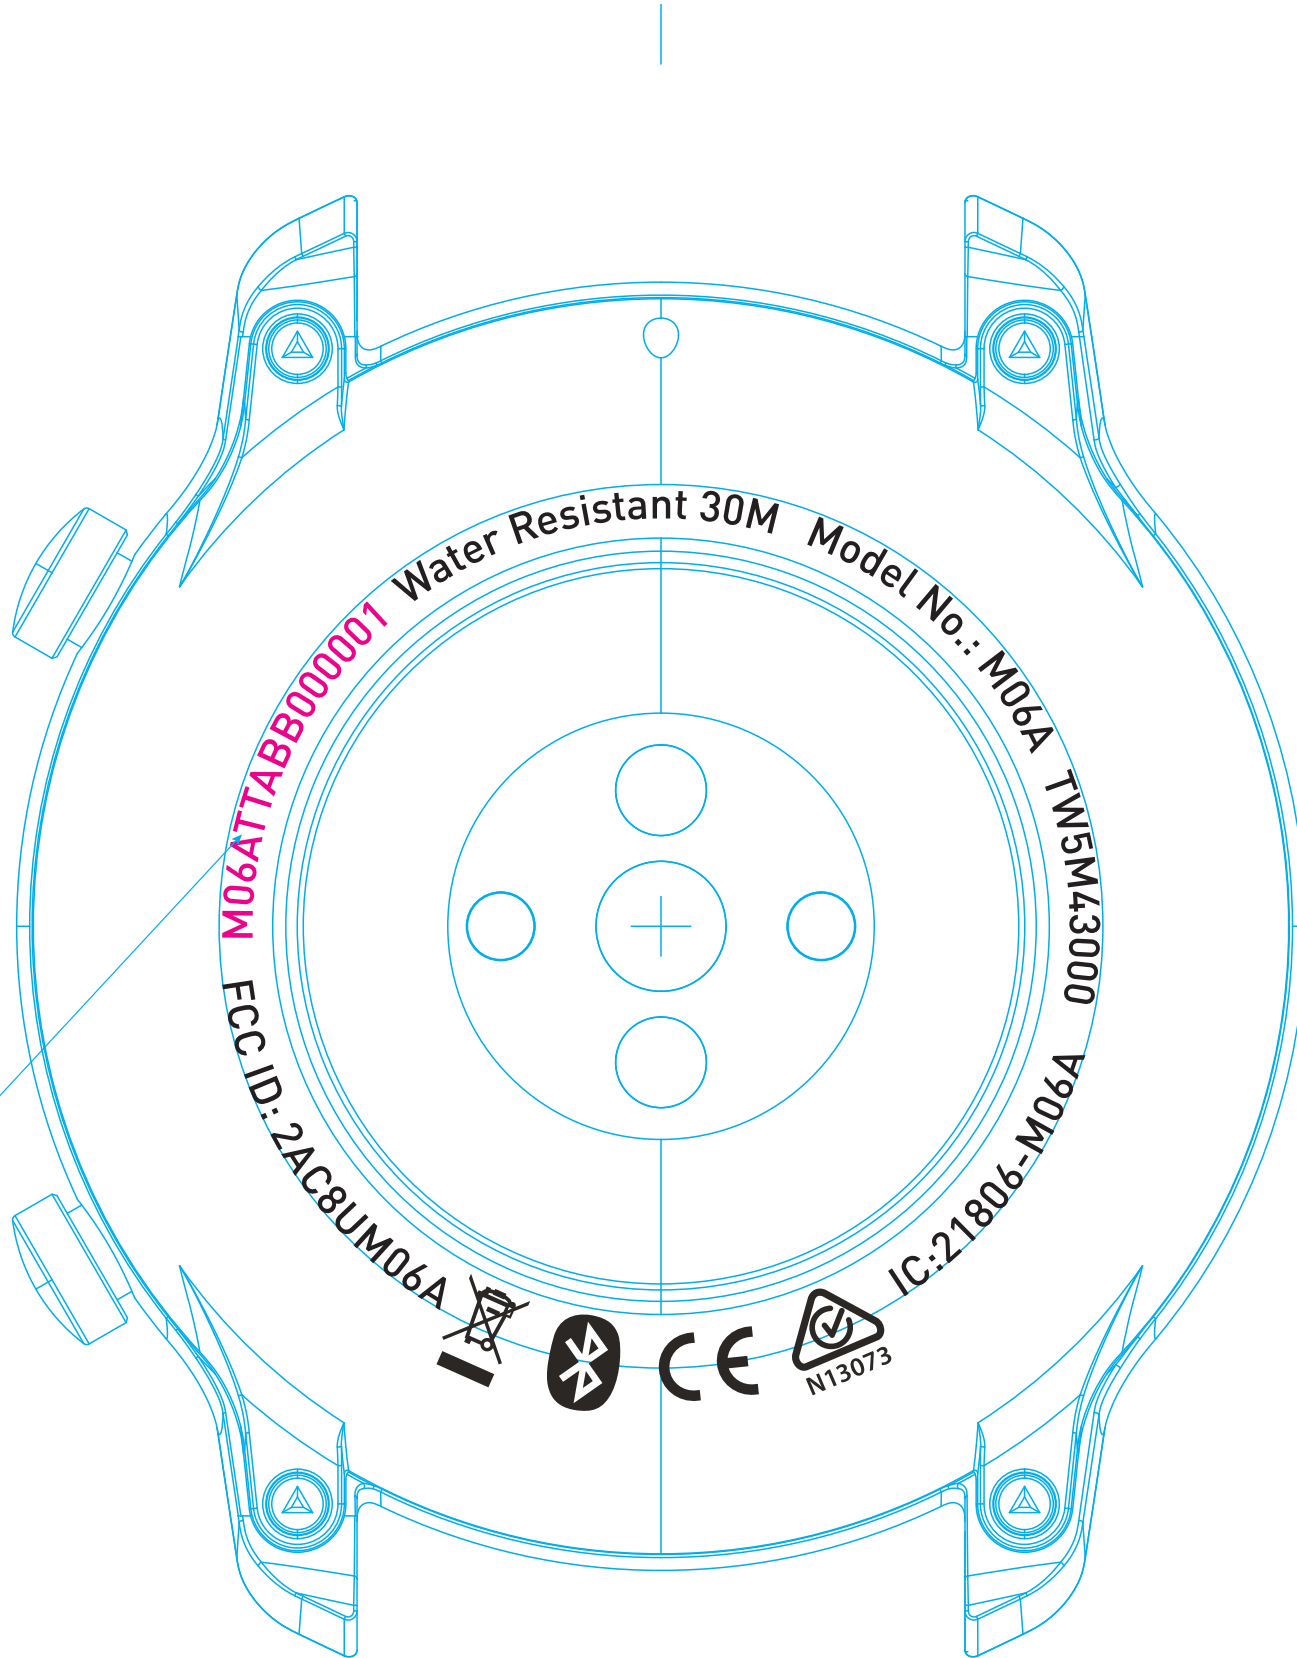

Designer / Location: Yiu-Fai Yan / HK
 Drawn by / Location: LW Fung / HK

Mark serial number at the indicated area. Fit text to path.
 Font used: DIN OT Medium 4.0 pt.
 This is just a placeholder for serial number. See serial number format below.

Remark: The product is small to place the FCC statement on the product and it be placed in the user manual which the device is marketed.

* Cyan indicates reference outline / artwork information. They are NOT part of the artwork.