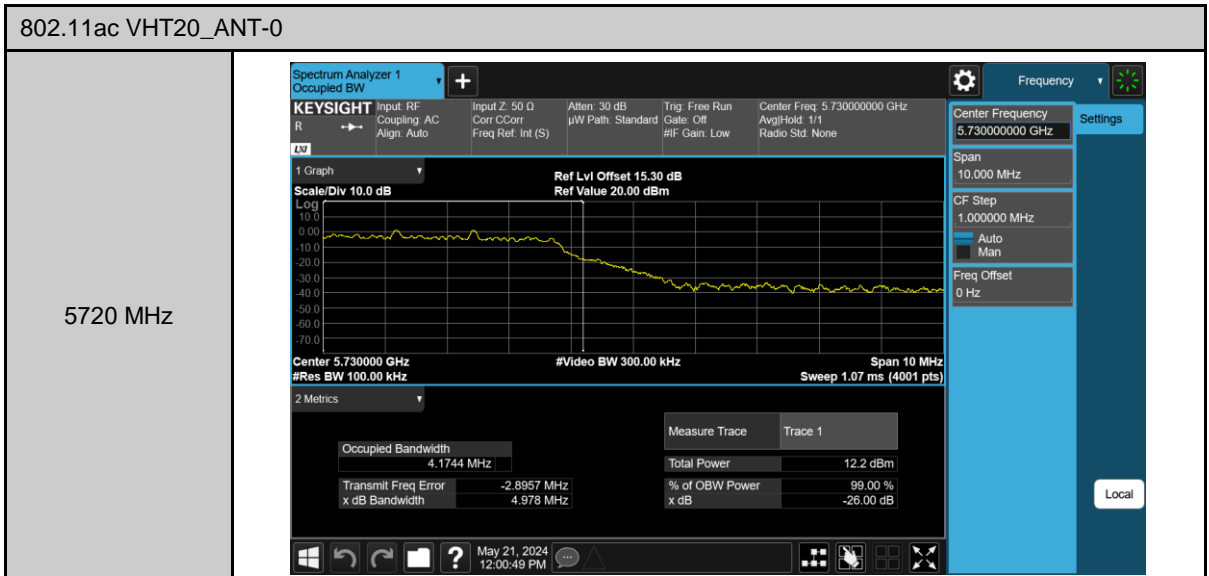

5690 MHz

5775 MHz

99% Occupied Bandwidth

802.11ac VHT20_ANT-0

802.11ac VHT40_ANT-0