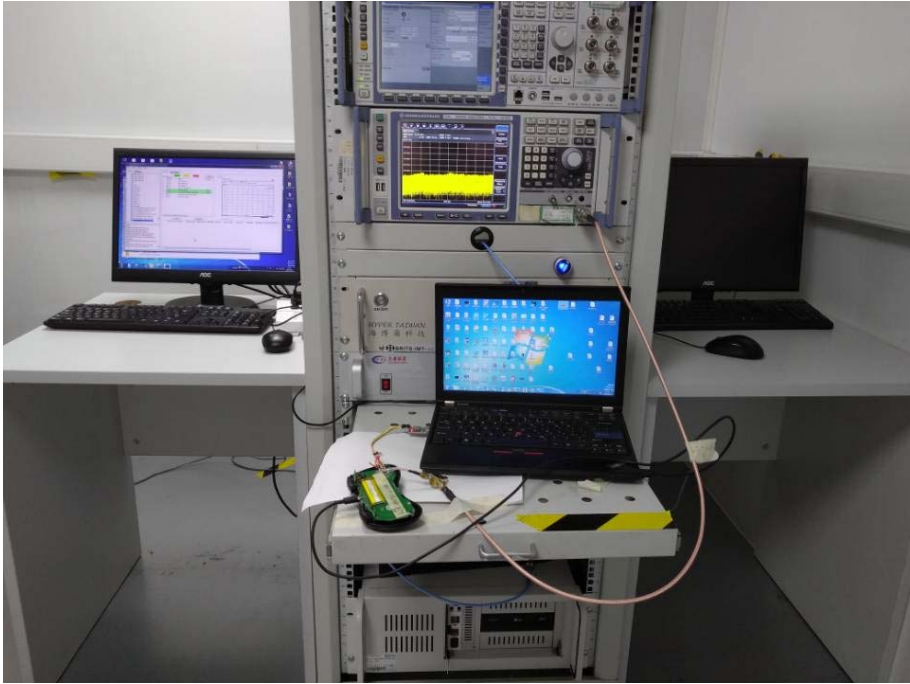

ANNEX B TEST SETUP PHOTOS

1 Radiated Test Photo

Below 30MHz

30 MHz-1 GHz

Close-up

Above 1GHz

Close-up

2 Conducted Test Photo

Conducted Test-BT3.0

3 Conducted Emission

Conducted Emission Test 1

Conducted Emission Test 2