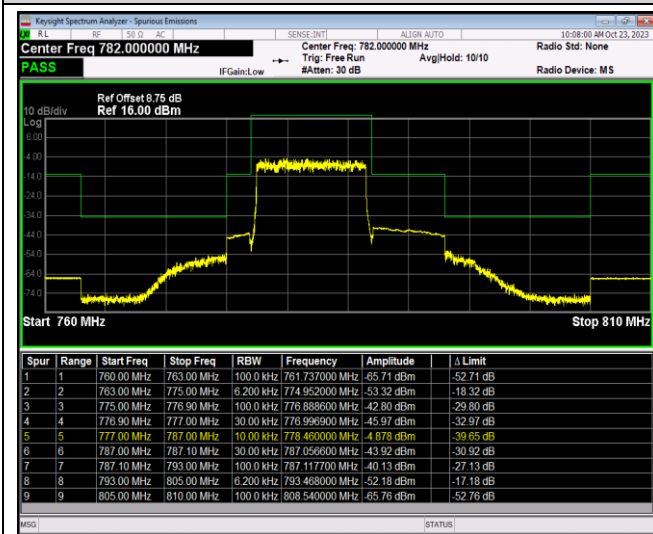

Band13-10MHz-64QAM-23230-50RB#0

Band17-5MHz-QPSK-23755-1RB#24