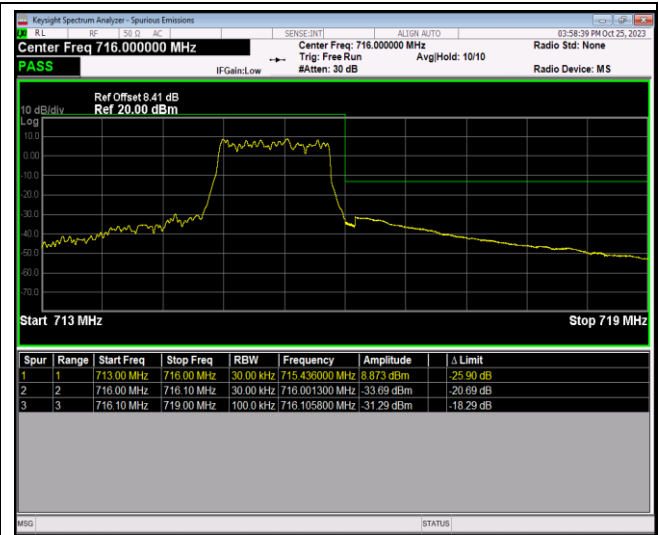

Band12-1.4MHz-64QAM-23017-1RB#0

Band12-1.4MHz-64QAM-23017-1RB#5

Band12-1.4MHz-64QAM-23017-6RB#0

Band12-1.4MHz-64QAM-23173-1RB#0

Band12-1.4MHz-64QAM-23173-1RB#5

Band12-1.4MHz-64QAM-23173-6RB#0

Band12-10MHz-QPSK-23060-1RB#0