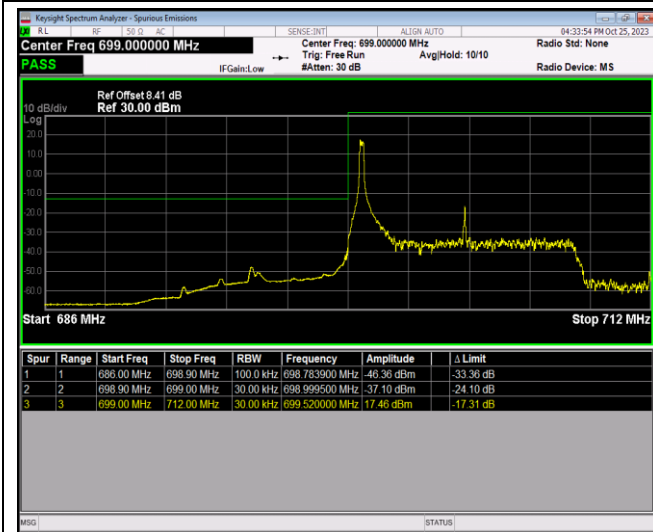

Band12-10MHz-QPSK-23060-1RB#0

Band12-10MHz-QPSK-23060-50RB#0