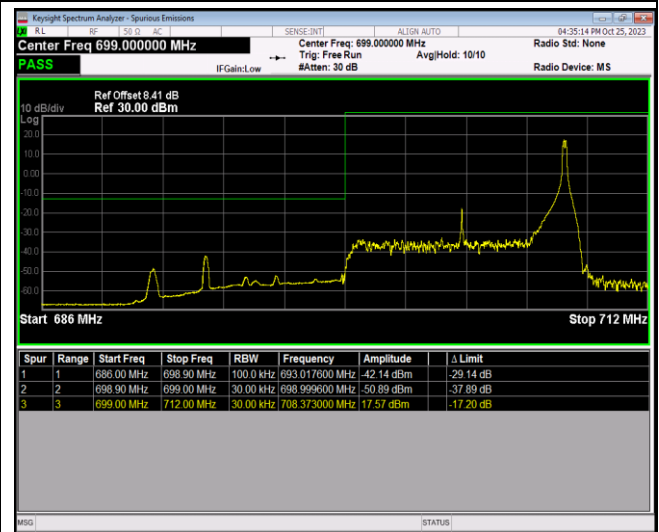

Band12-10MHz-QPSK-23060-1RB#49

Band12-10MHz-QPSK-23130-1RB#0