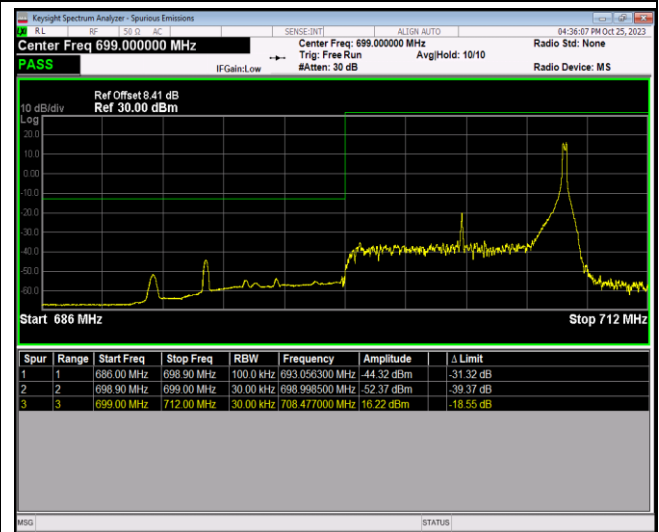

Band12-10MHz-16QAM-23060-50RB#0

Band12-10MHz-16QAM-23130-1RB#0

Band12-10MHz-16QAM-23130-1RB#49

Band12-10MHz-16QAM-23130-50RB#0

Band12-10MHz-64QAM-23060-1RB#0

Band12-10MHz-64QAM-23060-1RB#49

Band12-10MHz-64QAM-23060-50RB#0