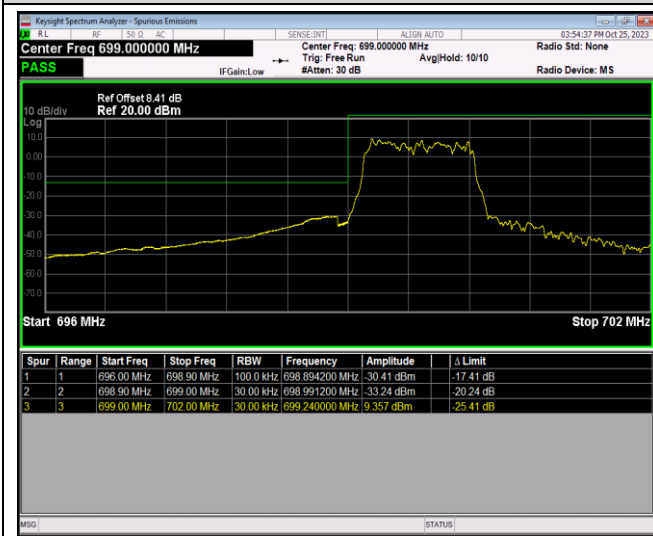

Band12-1.4MHz-64QAM-23017-1RB#0

Band12-1.4MHz-64QAM-23017-1RB#5

Band12-1.4MHz-64QAM-23017-6RB#0

Band12-1.4MHz-64QAM-23173-1RB#0

Band12-1.4MHz-64QAM-23173-1RB#5

Band12-1.4MHz-64QAM-23173-6RB#0

Band12-10MHz-QPSK-23060-1RB#0