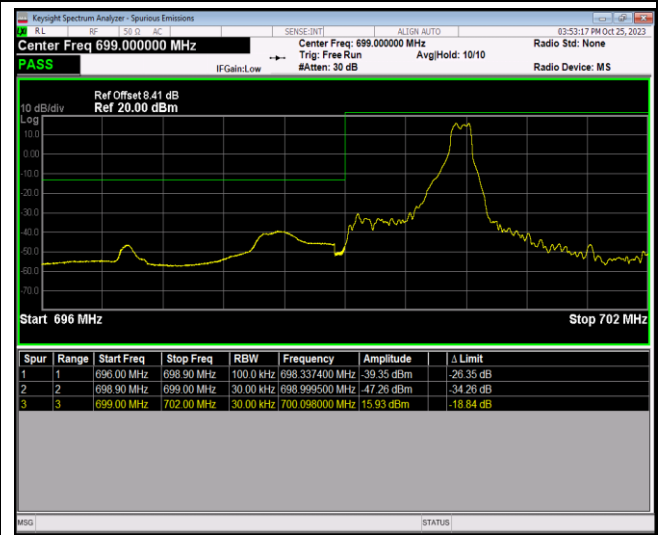

Band12-1.4MHz-64QAM-23017-1RB#0

Band12-1.4MHz-64QAM-23017-1RB#5

Band12-1.4MHz-64QAM-23017-6RB#0

Band12-1.4MHz-64QAM-23173-1RB#0

Band12-1.4MHz-64QAM-23173-1RB#5

Band12-1.4MHz-64QAM-23173-6RB#0

Band12-10MHz-QPSK-23060-1RB#0