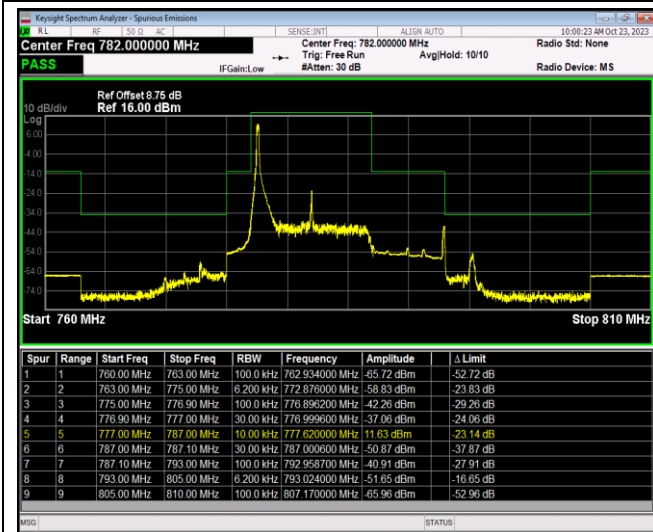

Band13-10MHz-64QAM-23230-1RB#0

Band13-10MHz-64QAM-23230-50RB#0