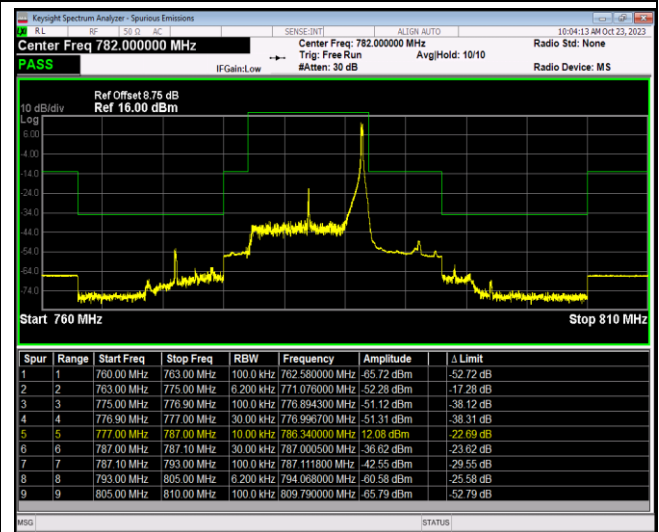

Band13-10MHz-64QAM-23230-1RB#49

Band17-5MHz-QPSK-23755-1RB#0