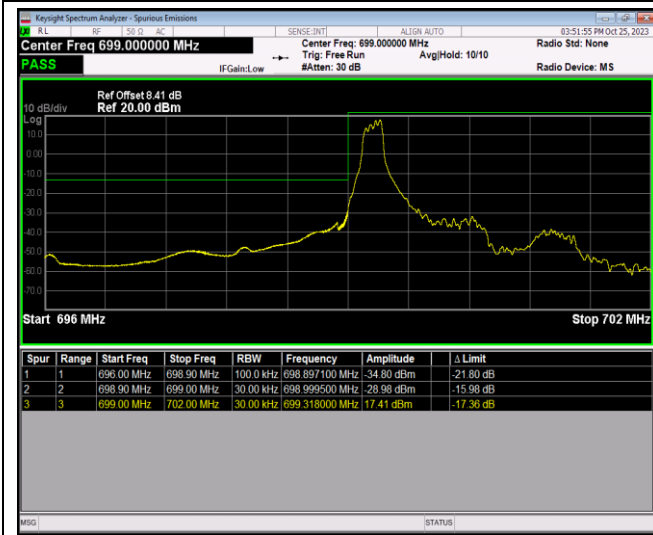

Band12-1.4MHz-64QAM-23017-1RB#0

Band12-1.4MHz-64QAM-23017-1RB#5

Band12-1.4MHz-64QAM-23017-6RB#0

Band12-1.4MHz-64QAM-23173-1RB#0

Band12-1.4MHz-64QAM-23173-1RB#5

Band12-1.4MHz-64QAM-23173-6RB#0

Band12-10MHz-QPSK-23060-1RB#0