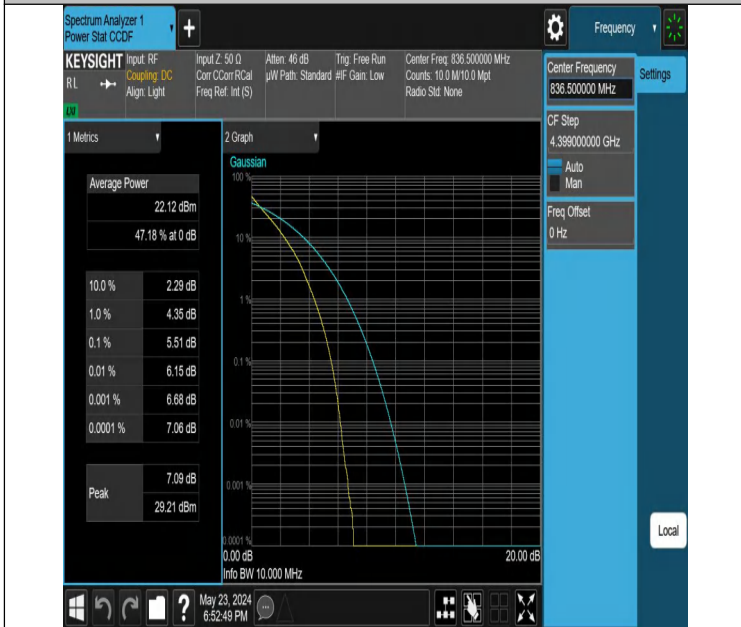

Peak-to-Average Ratio(CCDF)

Test Result

Band	Bandwidth	Modulation	Channel	RB Configuration	Result(dB)	Limit(dB)	Verdict
Band5	1.4MHz	QPSK	20525	6RB#0	5.53	13	PASS
Band5	1.4MHz	16QAM	20525	6RB#0	6.32	13	PASS
Band5	3MHz	QPSK	20525	15RB#0	5.64	13	PASS
Band5	3MHz	16QAM	20525	15RB#0	6.40	13	PASS
Band5	5MHz	QPSK	20525	25RB#0	5.61	13	PASS
Band5	5MHz	16QAM	20525	25RB#0	6.28	13	PASS
Band5	10MHz	QPSK	20525	50RB#0	5.51	13	PASS

Test Graphs

Band5-1.4MHz-QPSK-20525-6RB#0-PASS

Band5-1.4MHz-16QAM-20525-6RB#0-PASS

Band5-3MHz-QPSK-20525-15RB#0-PASS

Band5-3MHz-16QAM-20525-15RB#0-PASS

Band5-5MHz-QPSK-20525-25RB#0-PASS

Band5-5MHz-16QAM-20525-25RB#0-PASS

Band5-10MHz-QPSK-20525-50RB#0-PASS

26dB Bandwidth and Occupied Bandwidth

Test Result

Band	Bandwidth	Modulation	Channel	RB Configuration	Occupied Bandwidth (MHz)	26dB Bandwidth (MHz)	Verdict
Band5	1.4MHz	QPSK	20525	6RB#0	1.0936	1.275	PASS
Band5	1.4MHz	16QAM	20525	6RB#0	1.0959	1.288	PASS
Band5	3MHz	QPSK	20525	15RB#0	2.6928	2.950	PASS
Band5	3MHz	16QAM	20525	15RB#0	2.6829	2.919	PASS
Band5	5MHz	QPSK	20525	25RB#0	4.5036	4.974	PASS
Band5	5MHz	16QAM	20525	25RB#0	4.4945	4.938	PASS
Band5	10MHz	QPSK	20525	50RB#0	8.9732	9.801	PASS