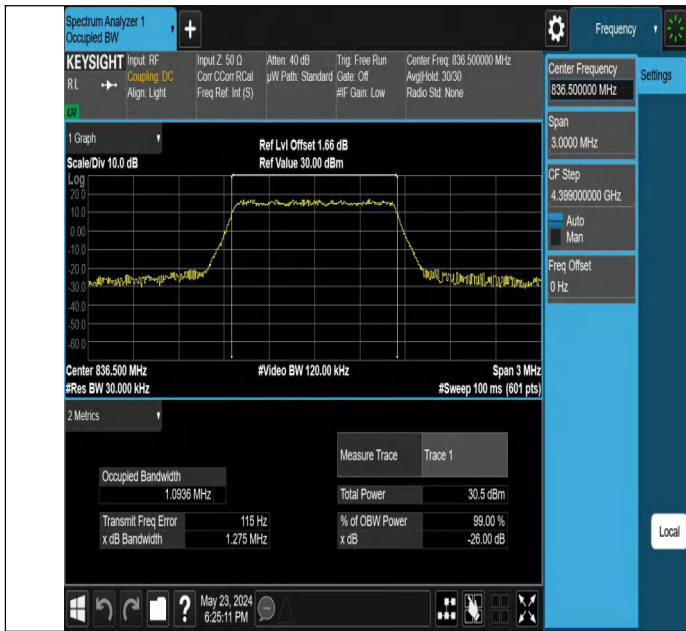

Test Graphs

Band5-1.4MHz-QPSK-20525-6RB#0-PASS