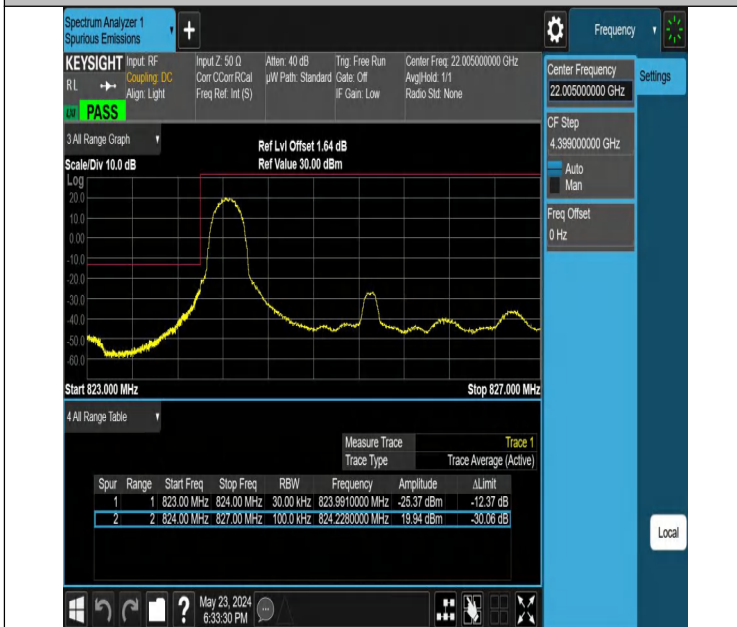

Band5_3MHz_QPSK_20415_1RB#0