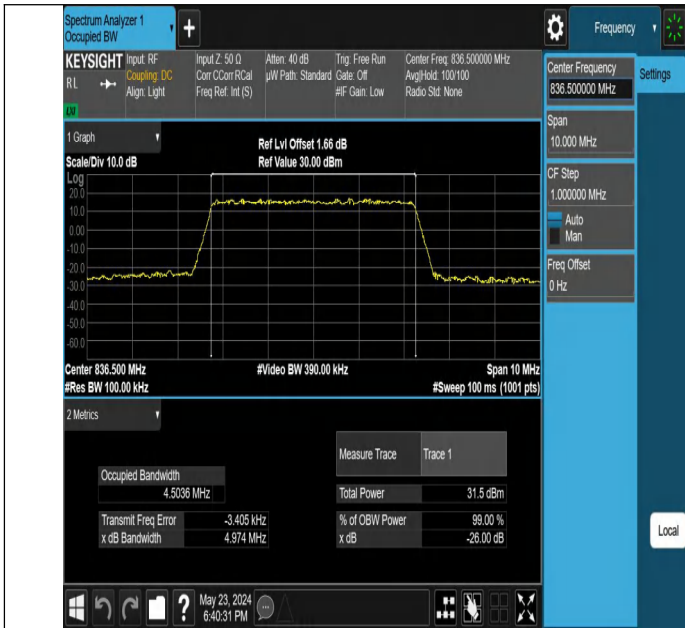

Band5-10MHz-QPSK-20525-50RB#0-PASS

26dB Bandwidth and Occupied Bandwidth

Test Result

Band	Bandwidth	Modulation	Channel	RB Configuration	Occupied Bandwidth (MHz)	26dB Bandwidth (MHz)	Verdict
Band5	1.4MHz	QPSK	20525	6RB#0	1.0936	1.275	PASS
Band5	1.4MHz	16QAM	20525	6RB#0	1.0959	1.288	PASS
Band5	3MHz	QPSK	20525	15RB#0	2.6928	2.950	PASS
Band5	3MHz	16QAM	20525	15RB#0	2.6829	2.919	PASS
Band5	5MHz	QPSK	20525	25RB#0	4.5036	4.974	PASS
Band5	5MHz	16QAM	20525	25RB#0	4.4945	4.938	PASS
Band5	10MHz	QPSK	20525	50RB#0	8.9732	9.801	PASS

Test Graphs

Band5-1.4MHz-QPSK-20525-6RB#0-PASS

Band5-1.4MHz-16QAM-20525-6RB#0-PASS

Band5-3MHz-QPSK-20525-15RB#0-PASS

Band5-3MHz-16QAM-20525-15RB#0-PASS

Band5-5MHz-QPSK-20525-25RB#0-PASS

Band5-5MHz-16QAM-20525-25RB#0-PASS