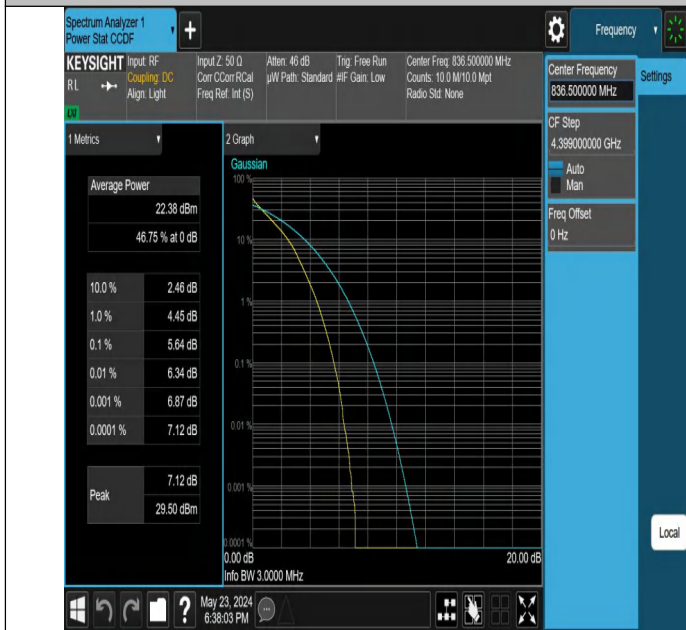

Peak-to-Average Ratio(CCDF)

Test Result

Band	Bandwidth	Modulation	Channel	RB Configuration	Result(dB)	Limit(dB)	Verdict
Band5	1.4MHz	QPSK	20525	6RB#0	5.53	13	PASS
Band5	1.4MHz	16QAM	20525	6RB#0	6.32	13	PASS
Band5	3MHz	QPSK	20525	15RB#0	5.64	13	PASS
Band5	3MHz	16QAM	20525	15RB#0	6.40	13	PASS
Band5	5MHz	QPSK	20525	25RB#0	5.61	13	PASS
Band5	5MHz	16QAM	20525	25RB#0	6.28	13	PASS
Band5	10MHz	QPSK	20525	50RB#0	5.51	13	PASS

Test Graphs

Band5-1.4MHz-QPSK-20525-6RB#0-PASS

Band5-1.4MHz-16QAM-20525-6RB#0-PASS

Band5-3MHz-QPSK-20525-15RB#0-PASS

Band5-3MHz-16QAM-20525-15RB#0-PASS

Band5-5MHz-QPSK-20525-25RB#0-PASS

Band5-5MHz-16QAM-20525-25RB#0-PASS