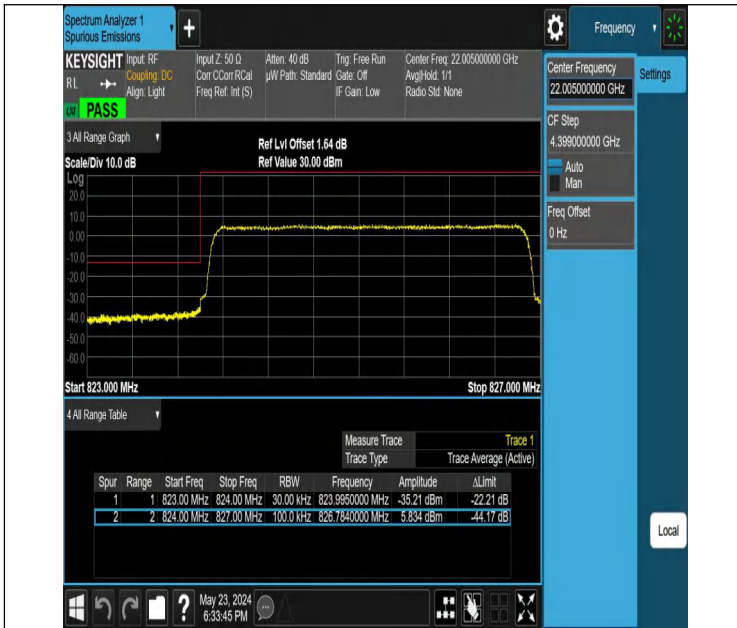

Band5_3MHz_QPSK_20415_15RB#0