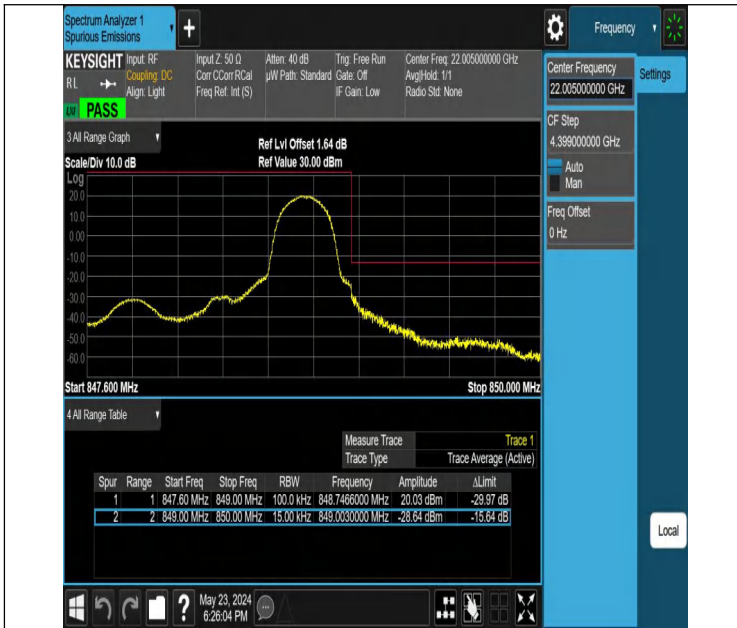

Band5-10MHz-QPSK-20525-50RB#0-PASS

Band Edge

Test Graphs

Band5_1.4MHz_QPSK_20407_1RB#0

Band5_1.4MHz_QPSK_20407_1RB#5

Band5_1.4MHz_QPSK_20407_6RB#0

Band5_1.4MHz_QPSK_20643_1RB#0

Band5_1.4MHz_QPSK_20643_1RB#5