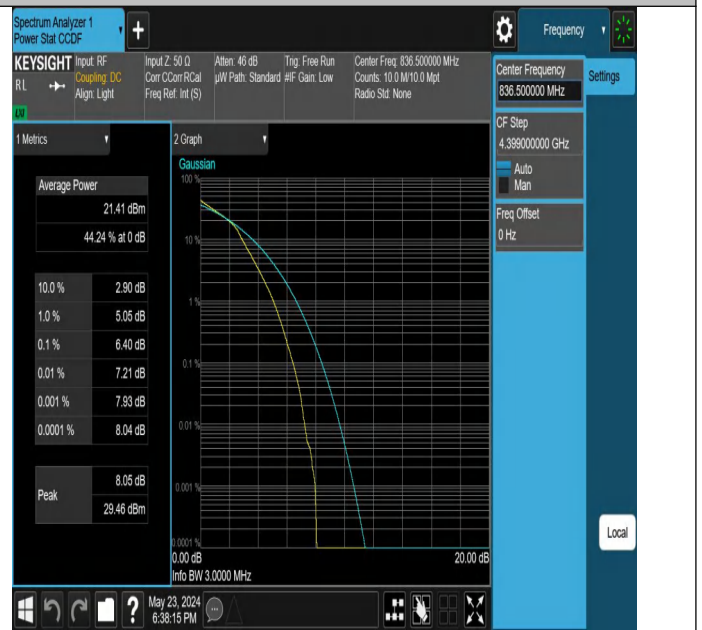

Peak-to-Average Ratio(CCDF)

Test Result

Band	Bandwidth	Modulation	Channel	RB Configuration	Result(dB)	Limit(dB)	Verdict
Band5	1.4MHz	QPSK	20525	6RB#0	5.53	13	PASS
Band5	1.4MHz	16QAM	20525	6RB#0	6.32	13	PASS
Band5	3MHz	QPSK	20525	15RB#0	5.64	13	PASS
Band5	3MHz	16QAM	20525	15RB#0	6.40	13	PASS
Band5	5MHz	QPSK	20525	25RB#0	5.61	13	PASS
Band5	5MHz	16QAM	20525	25RB#0	6.28	13	PASS
Band5	10MHz	QPSK	20525	50RB#0	5.51	13	PASS

Test Graphs

Band5-1.4MHz-QPSK-20525-6RB#0-PASS

Band5-1.4MHz-16QAM-20525-6RB#0-PASS

Band5-3MHz-QPSK-20525-15RB#0-PASS

Band5-3MHz-16QAM-20525-15RB#0-PASS

Band5-5MHz-QPSK-20525-25RB#0-PASS

Band5-5MHz-16QAM-20525-25RB#0-PASS

Band5-10MHz-QPSK-20525-50RB#0-PASS

26dB Bandwidth and Occupied Bandwidth

Test Result

Band	Bandwidth	Modulation	Channel	RB Configuration	Occupied Bandwidth (MHz)	26dB Bandwidth (MHz)	Verdict
Band5	1.4MHz	QPSK	20525	6RB#0	1.0936	1.275	PASS
Band5	1.4MHz	16QAM	20525	6RB#0	1.0959	1.288	PASS
Band5	3MHz	QPSK	20525	15RB#0	2.6928	2.950	PASS
Band5	3MHz	16QAM	20525	15RB#0	2.6829	2.919	PASS
Band5	5MHz	QPSK	20525	25RB#0	4.5036	4.974	PASS
Band5	5MHz	16QAM	20525	25RB#0	4.4945	4.938	PASS
Band5	10MHz	QPSK	20525	50RB#0	8.9732	9.801	PASS