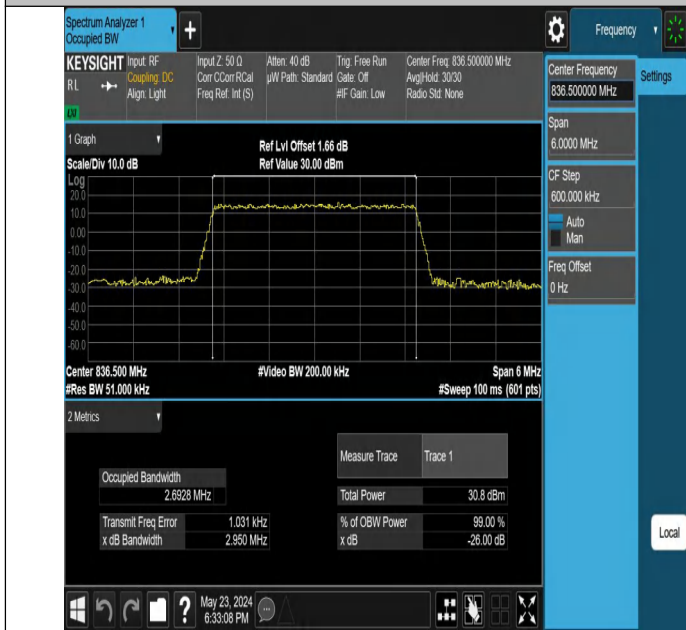

Band5-3MHz-QPSK-20525-15RB#0-PASS