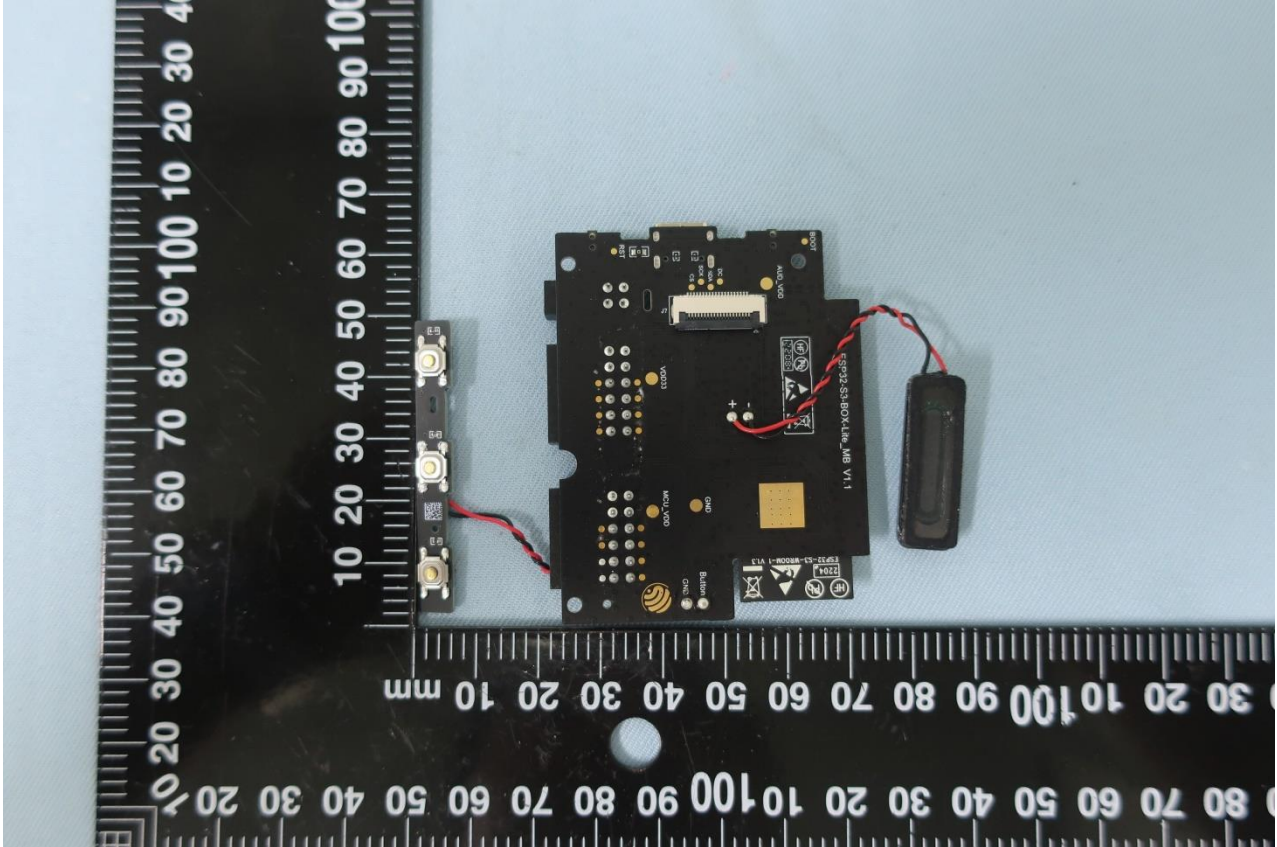

3. Internal Photograph of EUT

Brand Name: ESPRESSIF / Model Name: ESP32-S3-BOX-Lite

Brand Name: ESPRESSIF / Model Name: ESP32-S3-BOX-Lite

Brand Name: ESPRESSIF / Model Name: ESP32-S3-BOX-Lite

Brand Name: ESPRESSIF / Model Name: ESP32-S3-BOX-Lite

Brand Name: ESPRESSIF / Model Name: ESP32-S3-BOX-Lite

Brand Name: ESPRESSIF / Model Name: ESP32-S3-BOX-Lite

Brand Name: ESPRESSIF / Model Name: ESP32-S3-BOX-Lite

Brand Name: ESPRESSIF / Model Name: ESP32-S3-BOX-Lite