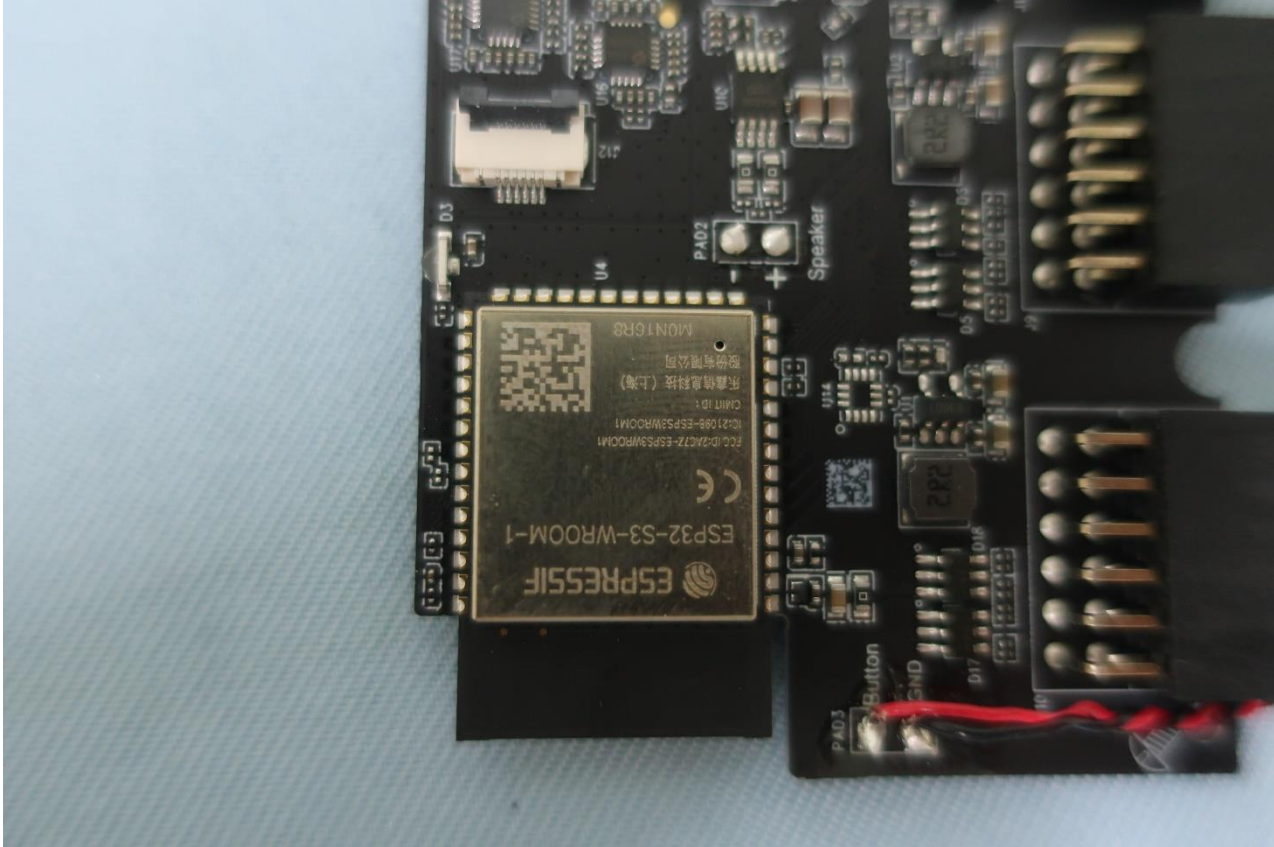

3. Internal Photograph of EUT

Brand Name: ESPRESSIF / Model Name: ESP32-S3-BOX-Lite

Brand Name: ESPRESSIF / Model Name: ESP32-S3-BOX-Lite

Brand Name: ESPRESSIF / Model Name: ESP32-S3-BOX-Lite

Brand Name: ESPRESSIF / Model Name: ESP32-S3-BOX-Lite

Brand Name: ESPRESSIF / Model Name: ESP32-S3-BOX-Lite

Brand Name: ESPRESSIF / Model Name: ESP32-S3-BOX-Lite

Brand Name: ESPRESSIF / Model Name: ESP32-S3-BOX-Lite

Brand Name: ESPRESSIF / Model Name: ESP32-S3-BOX-Lite