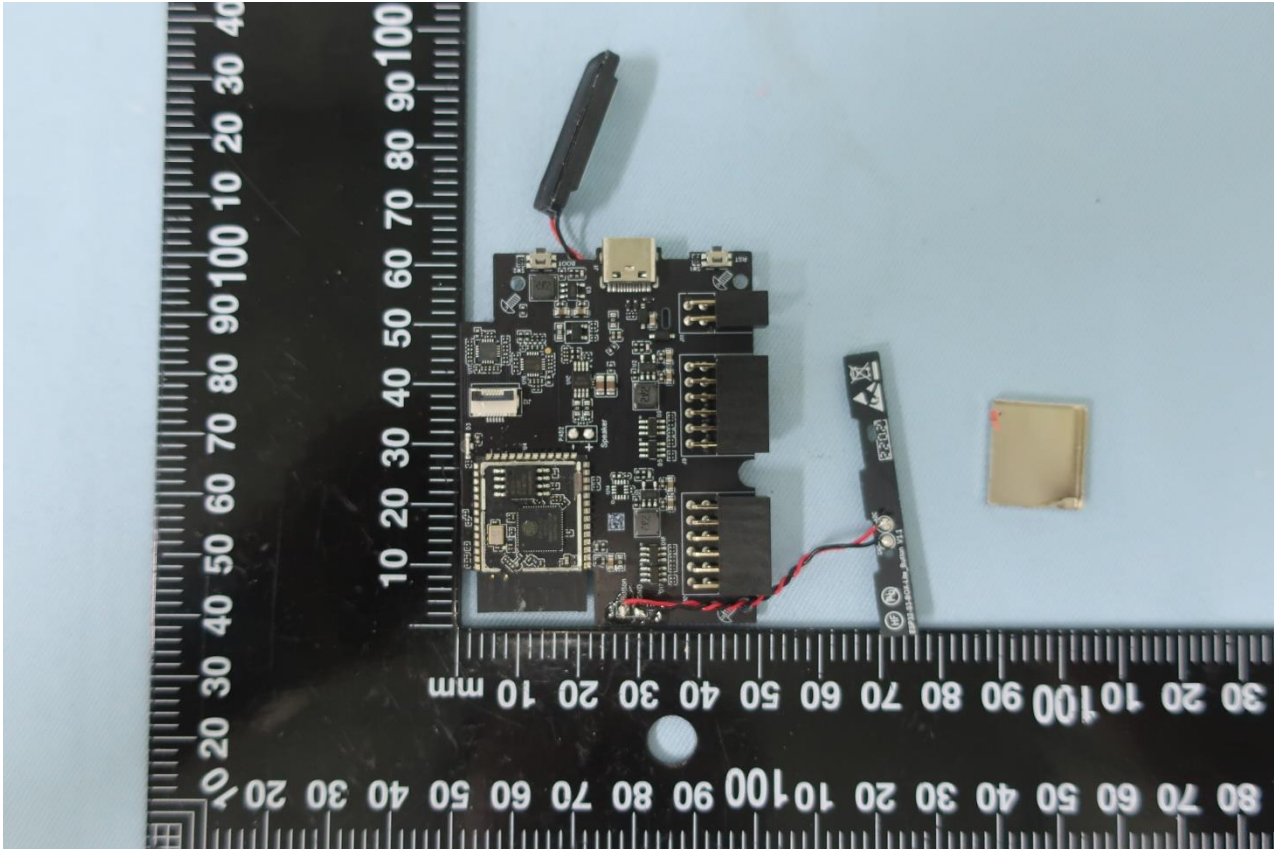

3. Internal Photograph of EUT

Brand Name: ESPRESSIF / Model Name: ESP32-S3-BOX-Lite

Brand Name: ESPRESSIF / Model Name: ESP32-S3-BOX-Lite

Brand Name: ESPRESSIF / Model Name: ESP32-S3-BOX-Lite

Brand Name: ESPRESSIF / Model Name: ESP32-S3-BOX-Lite

Brand Name: ESPRESSIF / Model Name: ESP32-S3-BOX-Lite

Brand Name: ESPRESSIF / Model Name: ESP32-S3-BOX-Lite

Brand Name: ESPRESSIF / Model Name: ESP32-S3-BOX-Lite

Brand Name: ESPRESSIF / Model Name: ESP32-S3-BOX-Lite