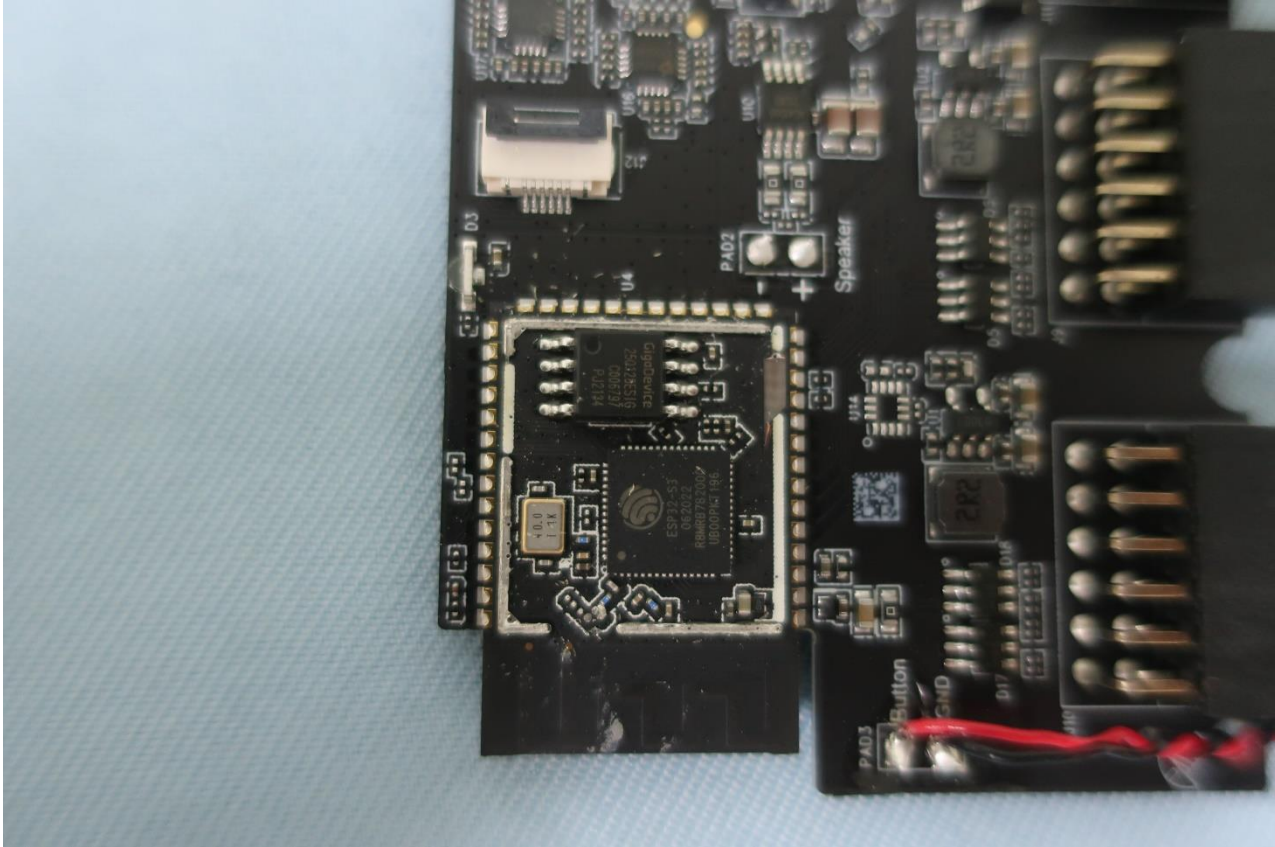

3. Internal Photograph of EUT

Brand Name: ESPRESSIF / Model Name: ESP32-S3-BOX-Lite

Brand Name: ESPRESSIF / Model Name: ESP32-S3-BOX-Lite

Brand Name: ESPRESSIF / Model Name: ESP32-S3-BOX-Lite

Brand Name: ESPRESSIF / Model Name: ESP32-S3-BOX-Lite

Brand Name: ESPRESSIF / Model Name: ESP32-S3-BOX-Lite

Brand Name: ESPRESSIF / Model Name: ESP32-S3-BOX-Lite

Brand Name: ESPRESSIF / Model Name: ESP32-S3-BOX-Lite

Brand Name: ESPRESSIF / Model Name: ESP32-S3-BOX-Lite