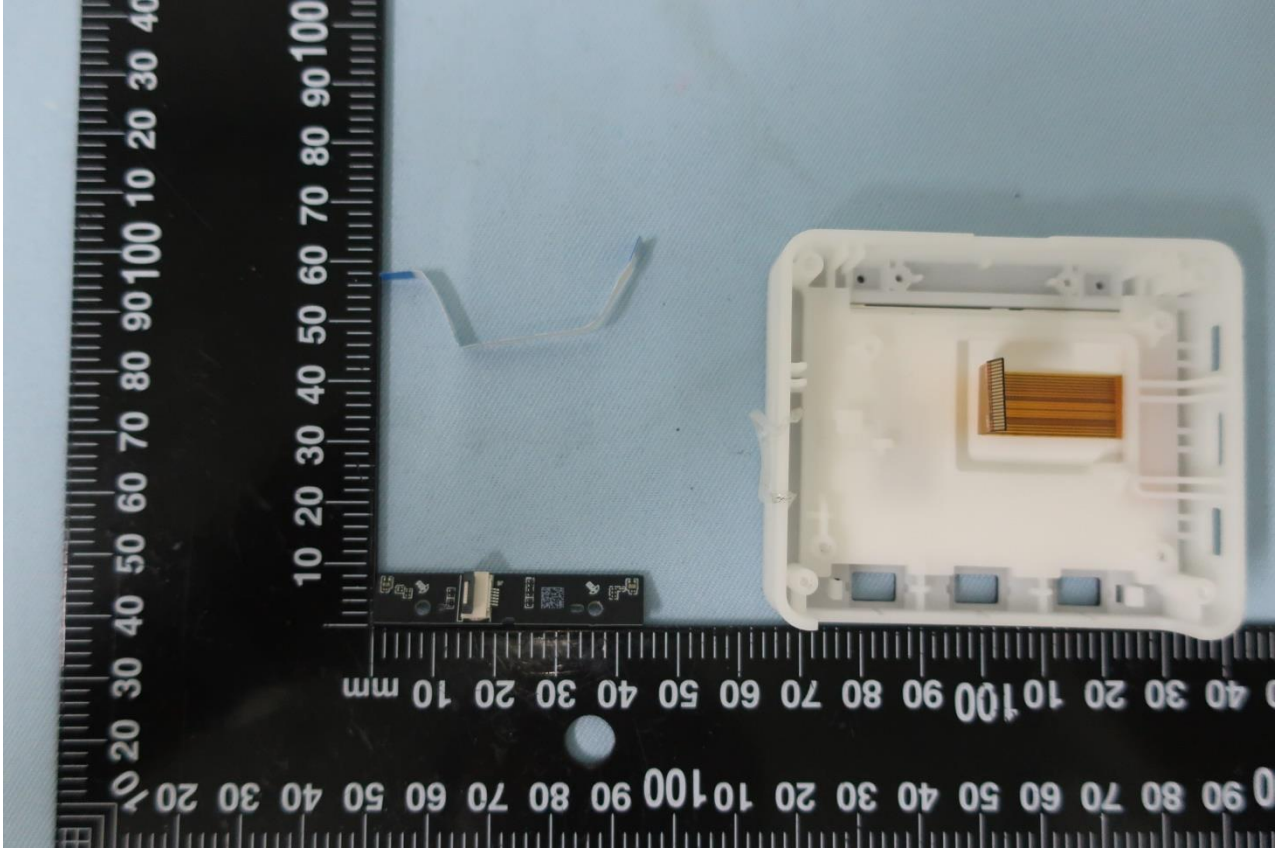

Brand Name: ESPRESSIF / Model Name: ESP32-S3-BOX-Lite