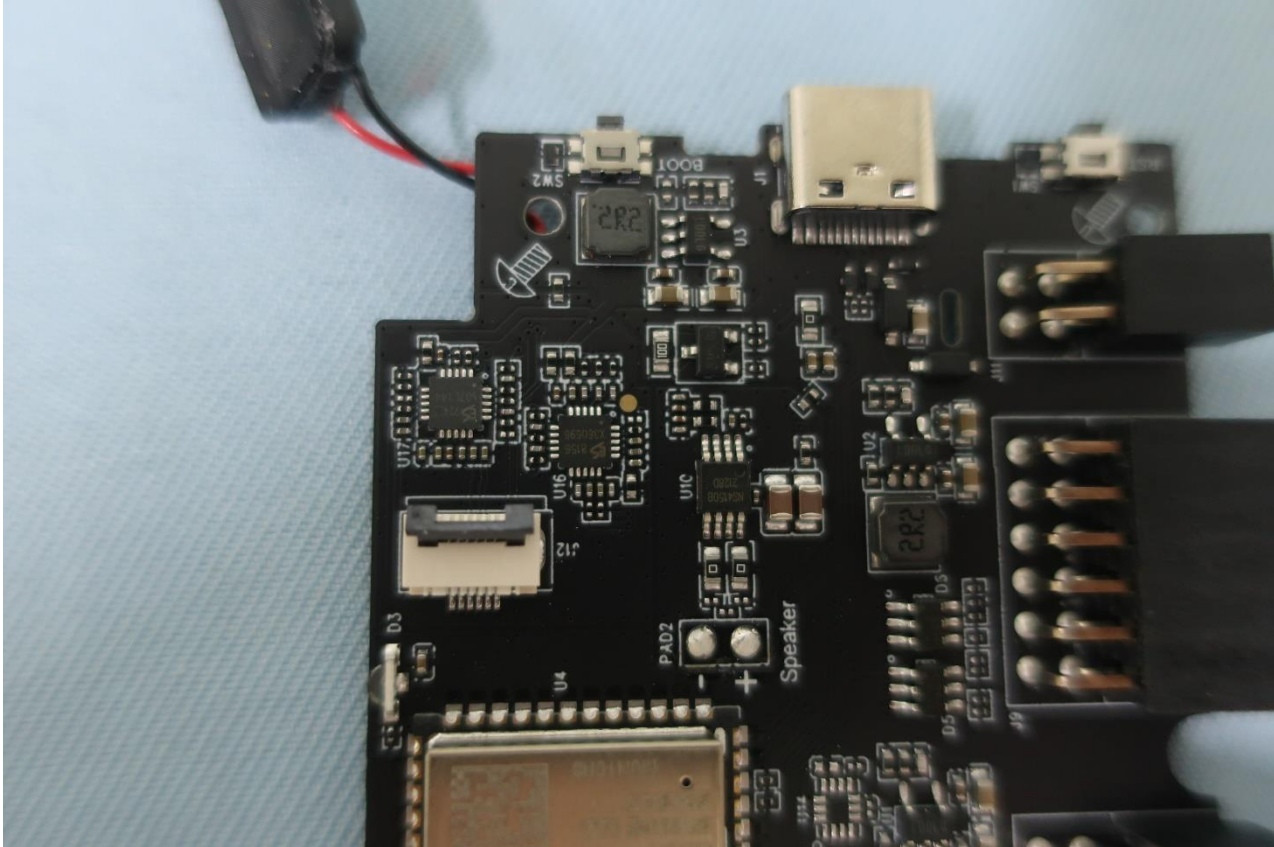

3. Internal Photograph of EUT

Brand Name: ESPRESSIF / Model Name: ESP32-S3-BOX-Lite

Brand Name: ESPRESSIF / Model Name: ESP32-S3-BOX-Lite

Brand Name: ESPRESSIF / Model Name: ESP32-S3-BOX-Lite

Brand Name: ESPRESSIF / Model Name: ESP32-S3-BOX-Lite

Brand Name: ESPRESSIF / Model Name: ESP32-S3-BOX-Lite

Brand Name: ESPRESSIF / Model Name: ESP32-S3-BOX-Lite

Brand Name: ESPRESSIF / Model Name: ESP32-S3-BOX-Lite

Brand Name: ESPRESSIF / Model Name: ESP32-S3-BOX-Lite