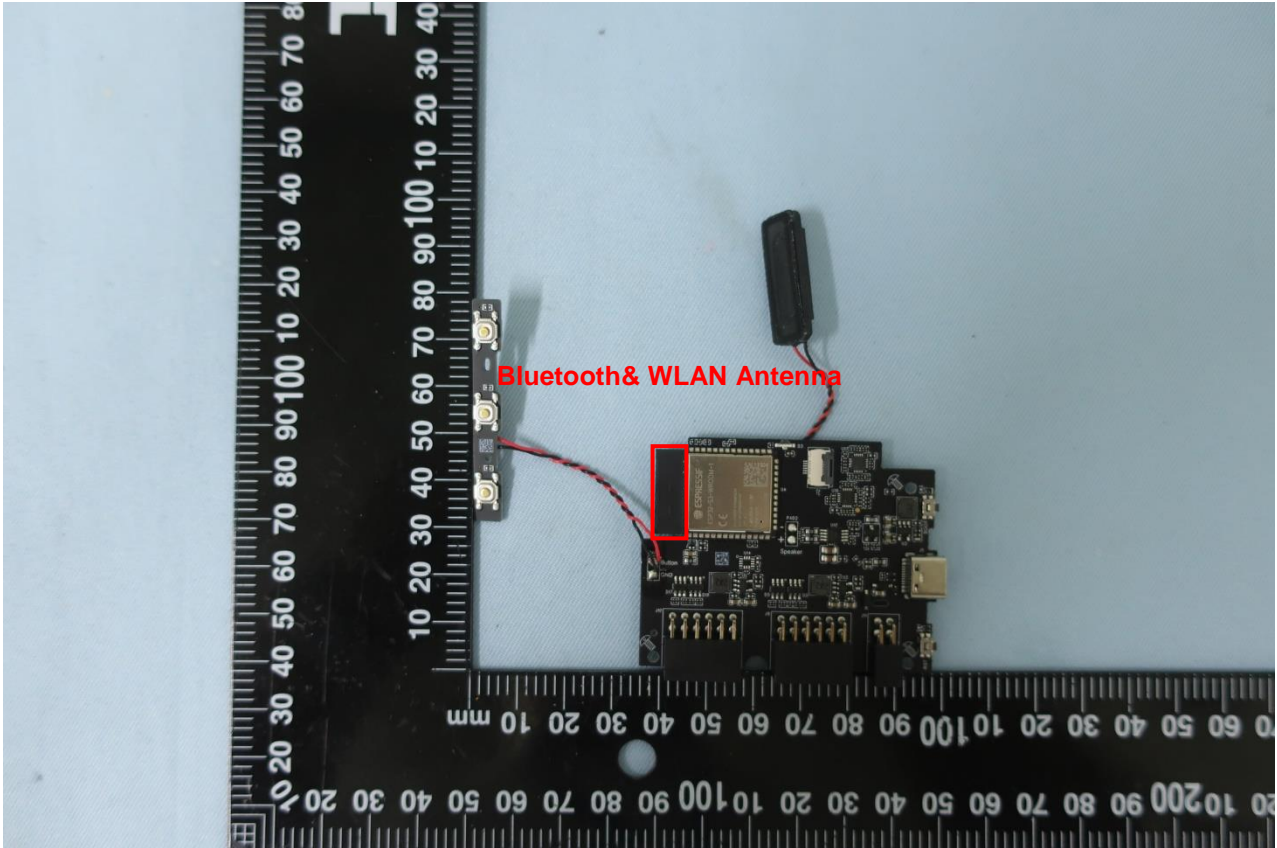

3. Internal Photograph of EUT

Brand Name: ESPRESSIF / Model Name: ESP32-S3-BOX-Lite

Brand Name: ESPRESSIF / Model Name: ESP32-S3-BOX-Lite

Brand Name: ESPRESSIF / Model Name: ESP32-S3-BOX-Lite

Brand Name: ESPRESSIF / Model Name: ESP32-S3-BOX-Lite

Brand Name: ESPRESSIF / Model Name: ESP32-S3-BOX-Lite

Brand Name: ESPRESSIF / Model Name: ESP32-S3-BOX-Lite

Brand Name: ESPRESSIF / Model Name: ESP32-S3-BOX-Lite

Brand Name: ESPRESSIF / Model Name: ESP32-S3-BOX-Lite