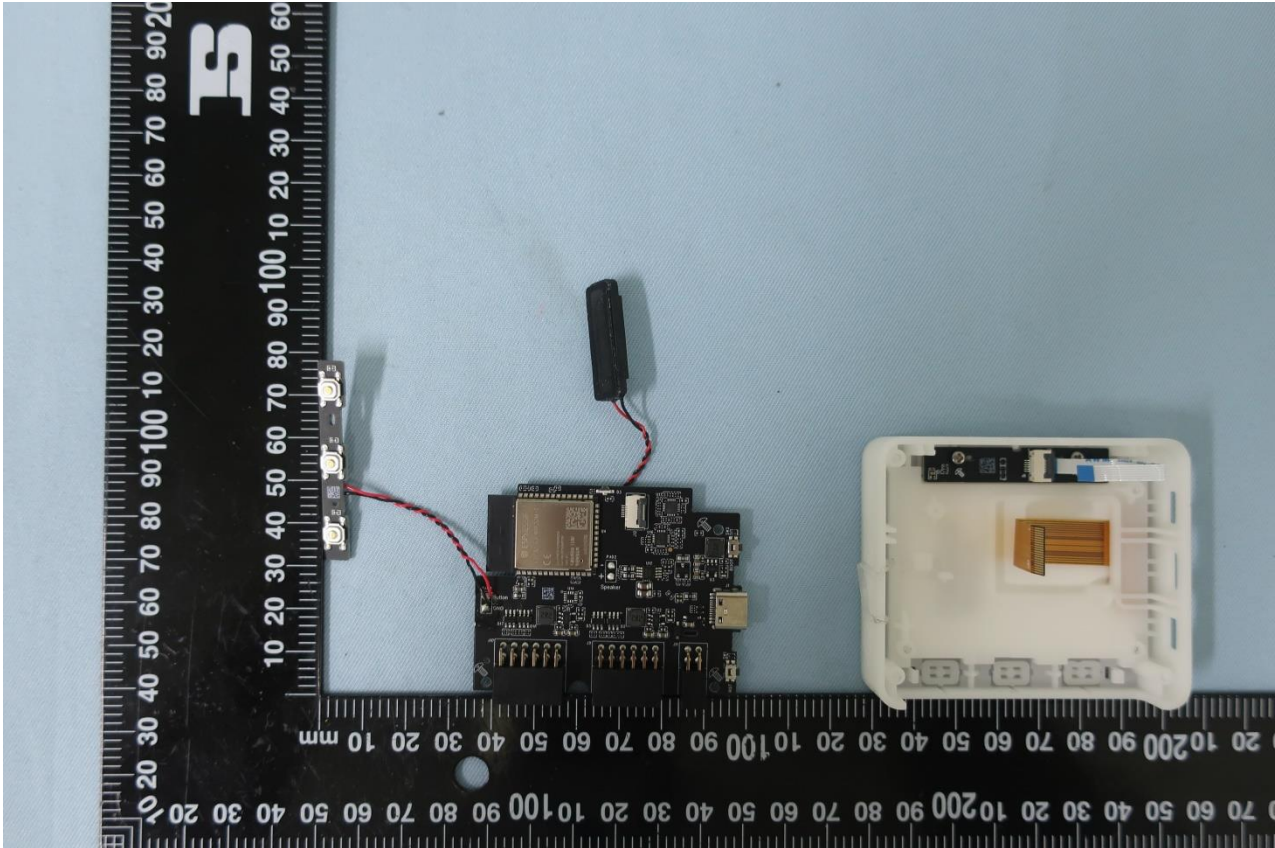

3. Internal Photograph of EUT

Brand Name: ESPRESSIF / Model Name: ESP32-S3-BOX-Lite

Brand Name: ESPRESSIF / Model Name: ESP32-S3-BOX-Lite

Brand Name: ESPRESSIF / Model Name: ESP32-S3-BOX-Lite

Brand Name: ESPRESSIF / Model Name: ESP32-S3-BOX-Lite

Brand Name: ESPRESSIF / Model Name: ESP32-S3-BOX-Lite

Brand Name: ESPRESSIF / Model Name: ESP32-S3-BOX-Lite

Brand Name: ESPRESSIF / Model Name: ESP32-S3-BOX-Lite

Brand Name: ESPRESSIF / Model Name: ESP32-S3-BOX-Lite