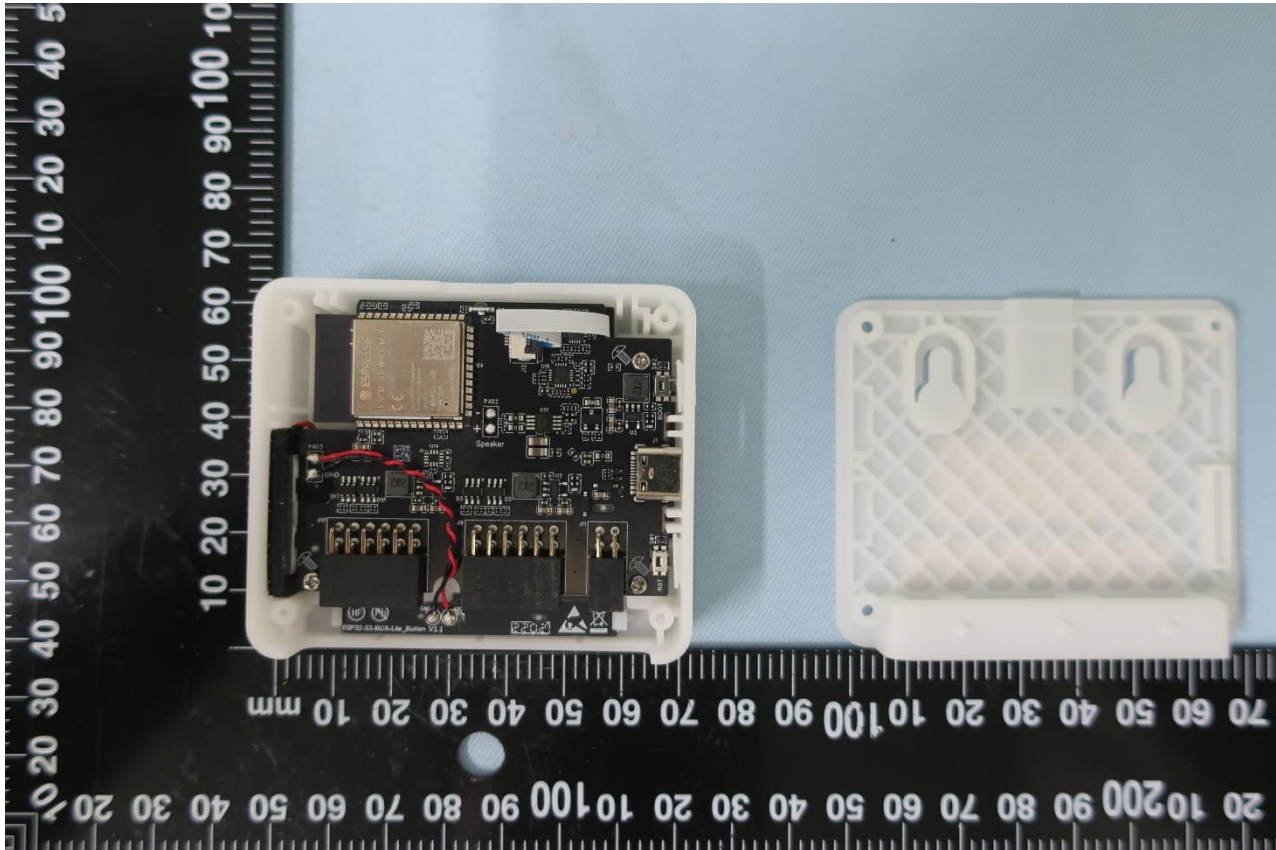

3. Internal Photograph of EUT

Brand Name: ESPRESSIF / Model Name: ESP32-S3-BOX-Lite

Brand Name: ESPRESSIF / Model Name: ESP32-S3-BOX-Lite

Brand Name: ESPRESSIF / Model Name: ESP32-S3-BOX-Lite

Brand Name: ESPRESSIF / Model Name: ESP32-S3-BOX-Lite

Brand Name: ESPRESSIF / Model Name: ESP32-S3-BOX-Lite

Brand Name: ESPRESSIF / Model Name: ESP32-S3-BOX-Lite

Brand Name: ESPRESSIF / Model Name: ESP32-S3-BOX-Lite

Brand Name: ESPRESSIF / Model Name: ESP32-S3-BOX-Lite