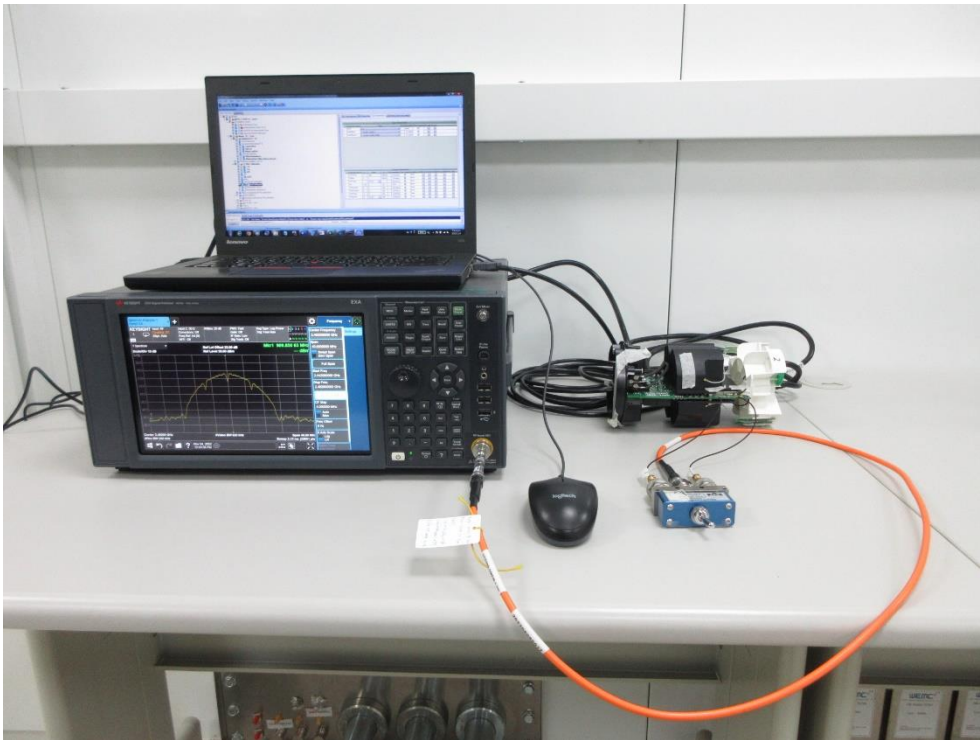

Product:
AX3000 Outdoor/Indoor Mesh
Wi-Fi 6 AP

Brand Name:
tp-link

Model Number:
HX510-Outdoor

Test Photograph

Description: Front View of AC Conducted Emission Test Setup

Description: Back View of AC Conducted Emission Test Setup

Description: Radiated Emission Test Setup for below 1GHz

Description: Radiated Emission Test Setup for above 1GHz

Description: Conducted Test Setup

Description: DFS Test Setup