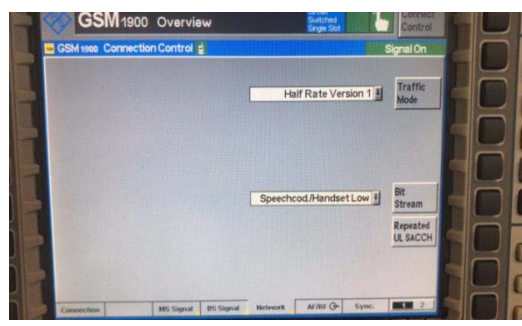

## TEST SETUP

### CMU200 Codec configuration for GSM

Full rate

Half rate