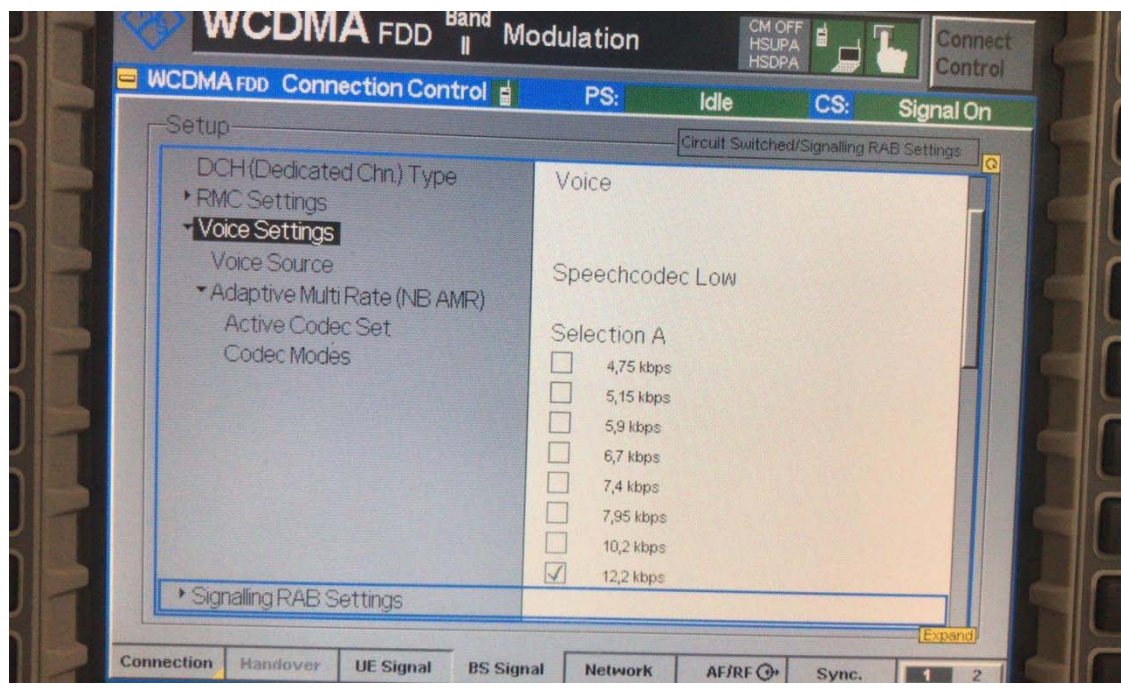

CMU200 Codec configuration for WCDMA

AMR-NB