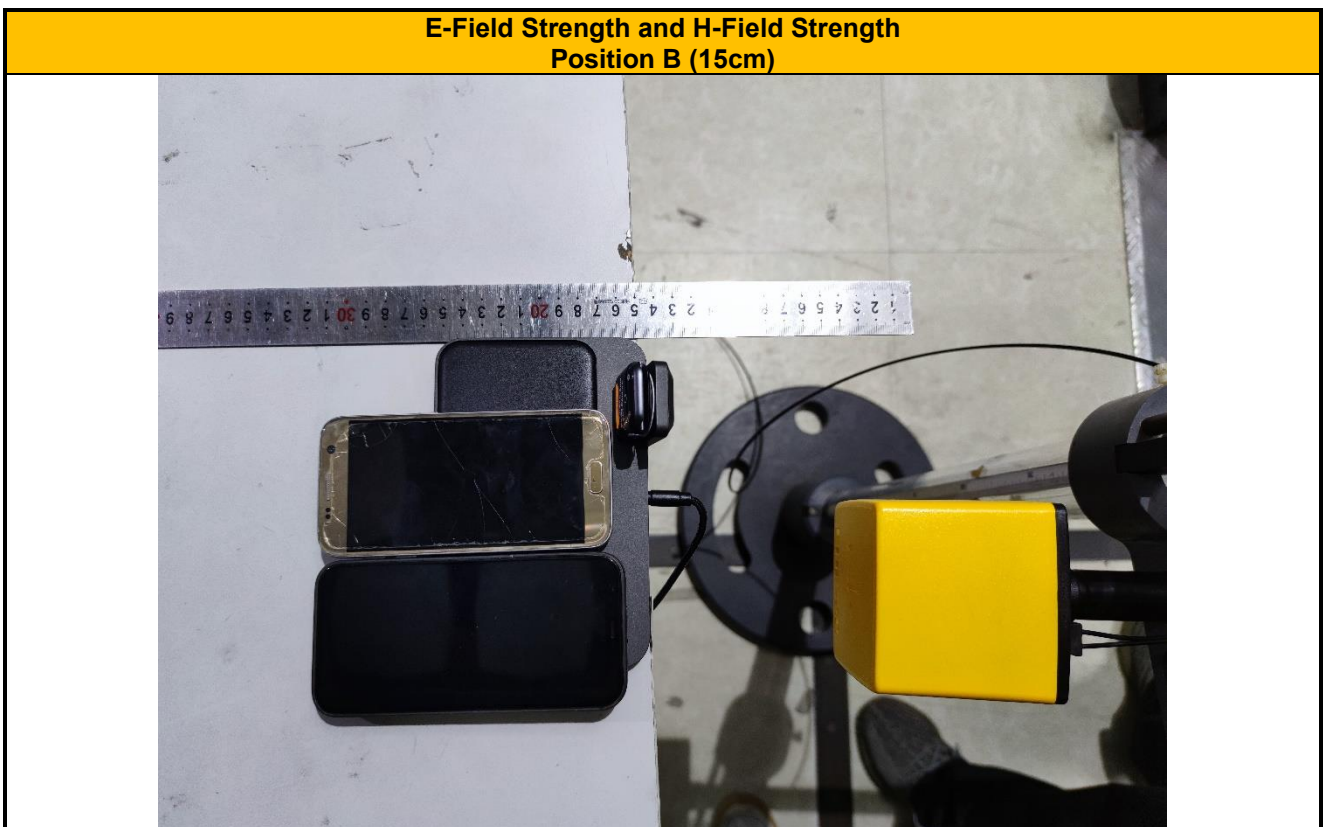

APPENDIX 1 PHOTOS OF TEST SETUP

Intertek Testing Services Shanghai

Address: Building 86, No. 1198 Qinzhou Road(North), Shanghai 200233, P.R. China
Tel: +86 21 61278200 Fax: +86 21 54262353