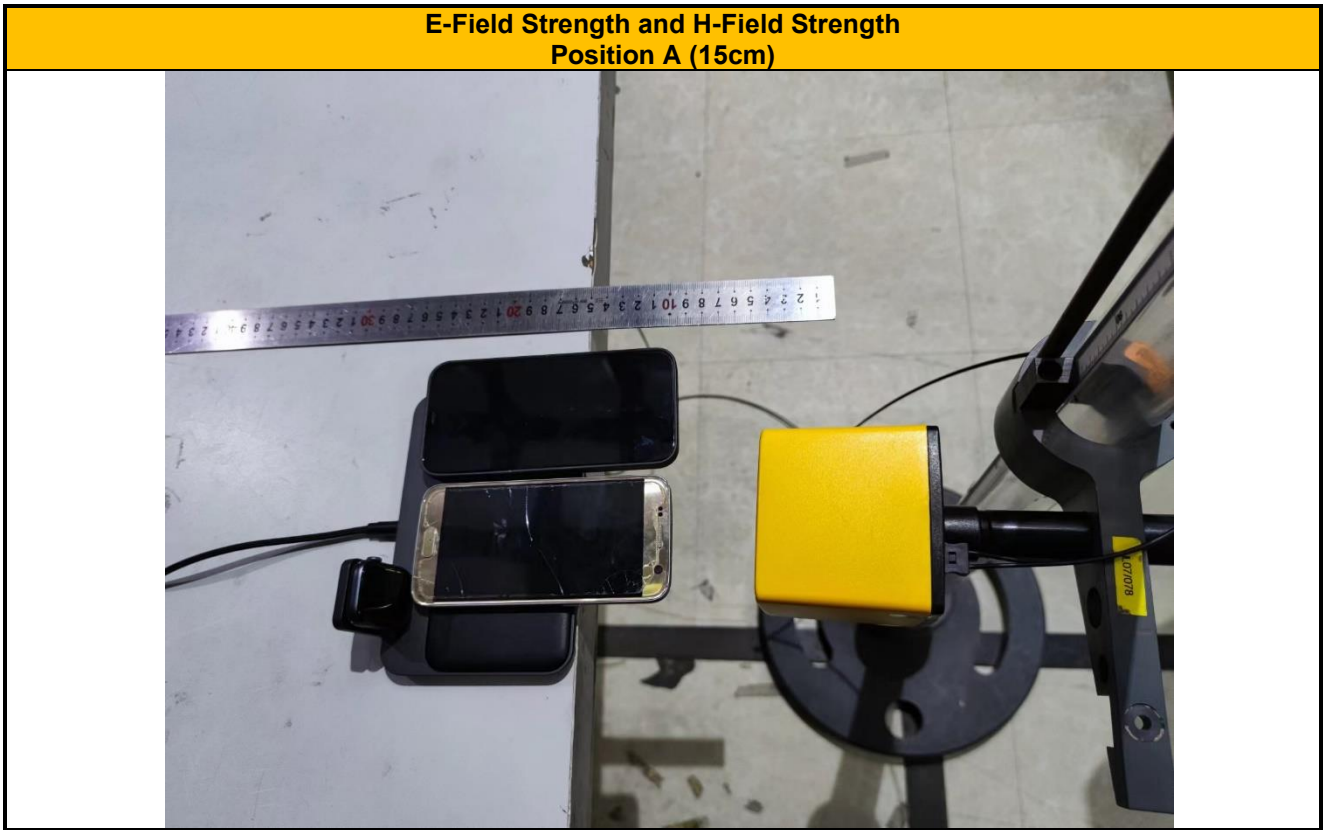

APPENDIX 1 PHOTOS OF TEST SETUP

Intertek Testing Services Shanghai

Address: Building 86, No. 1198 Qinzhou Road(North), Shanghai 200233, P.R. China
Tel: +86 21 61278200 Fax: +86 21 54262353