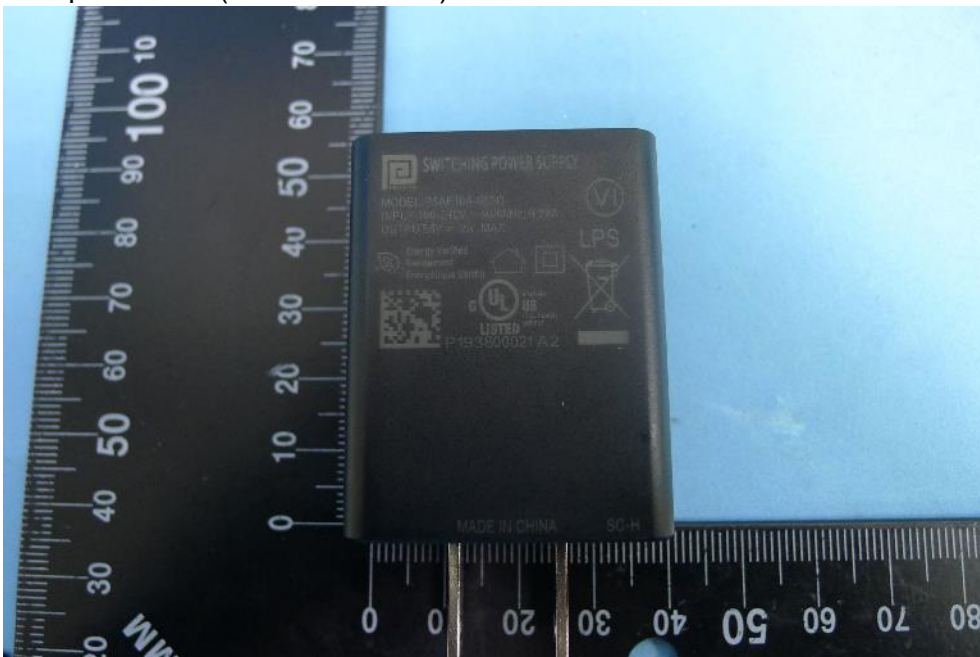

(12) Adapter Photos(PSAF10A-050Q)