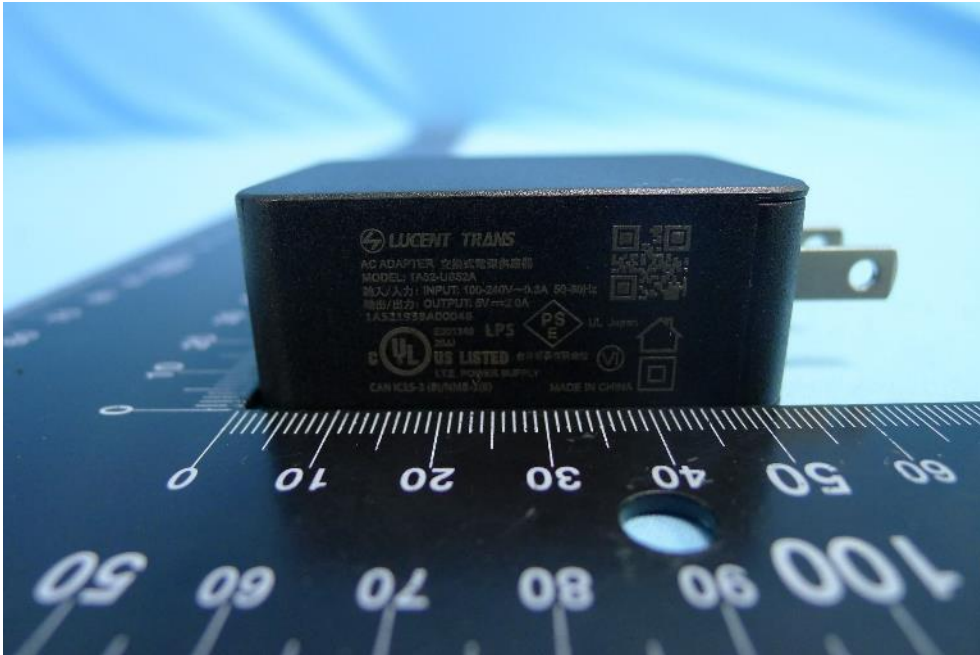

Product: Indoor Camera

Brand Name: ADT

**Model Number:
SCH2R0-29xxxxx**

External Photograph

(1) EUT Photos

(2) EUT Photos

(3) EUT Photos

(4) EUT Photos

(13) Adapter Photos(1A52-UB52A)

(14) Adapter Photos(1A52-UB52A)

(15) Adapter Photos(1A52-UB52A)

(16) Adapter Photos(1A52-UB52A)

(17) Adapter Photos(1A52-UB52A)

(18) Adapter Photos(1A52-UB52A)

(19) Cable Photos