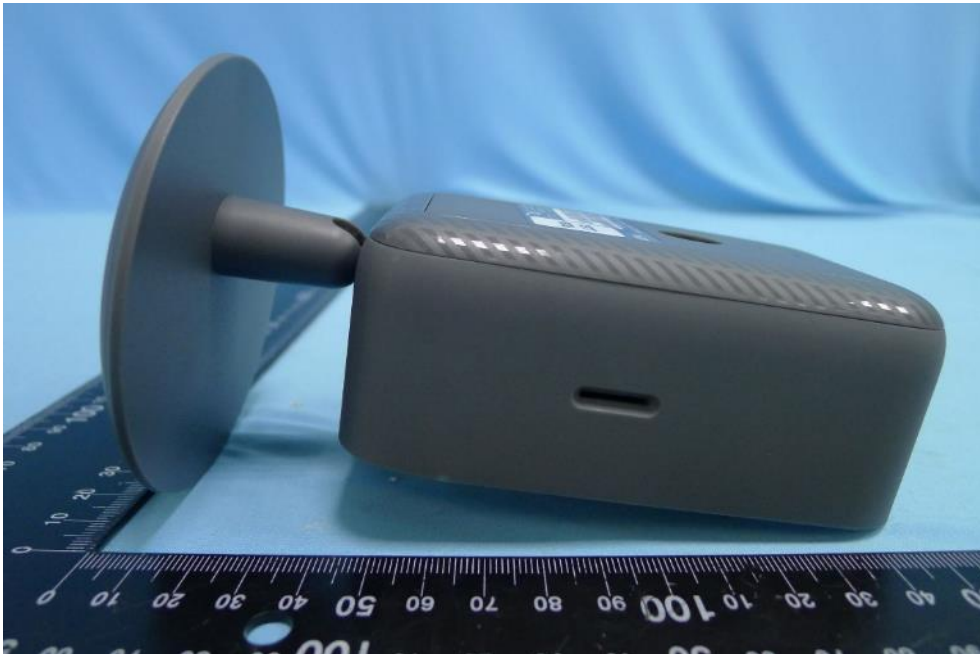

(6) EUT Photos