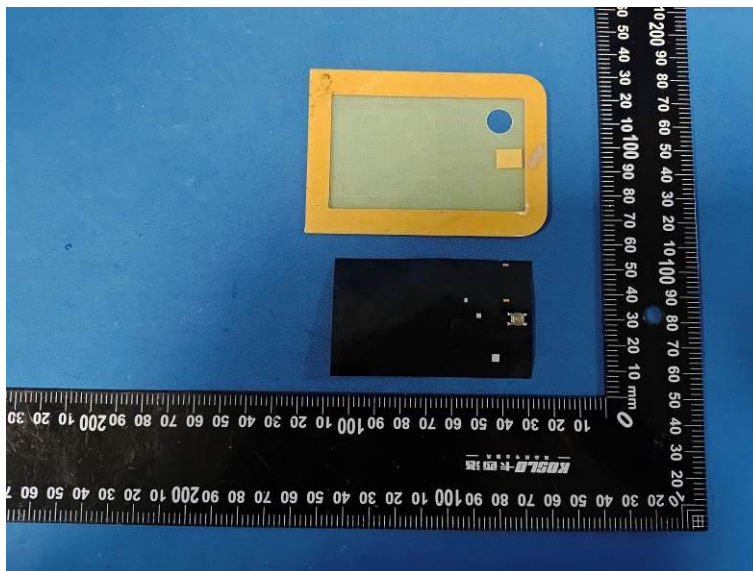

Internal Photos of the EUT

Wallet, K01

Receiving antenna

BLE antenna

K03, Lucky Bag

Receiving antenna

BLE antenna