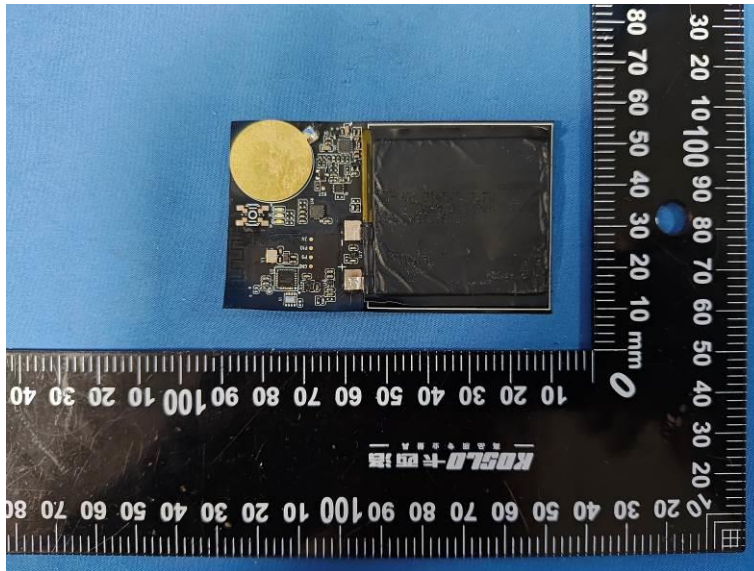

Internal Photos of the EUT

Wallet, K01

Receiving antenna

BLE antenna

K03, Lucky Bag

Receiving antenna

BLE antenna