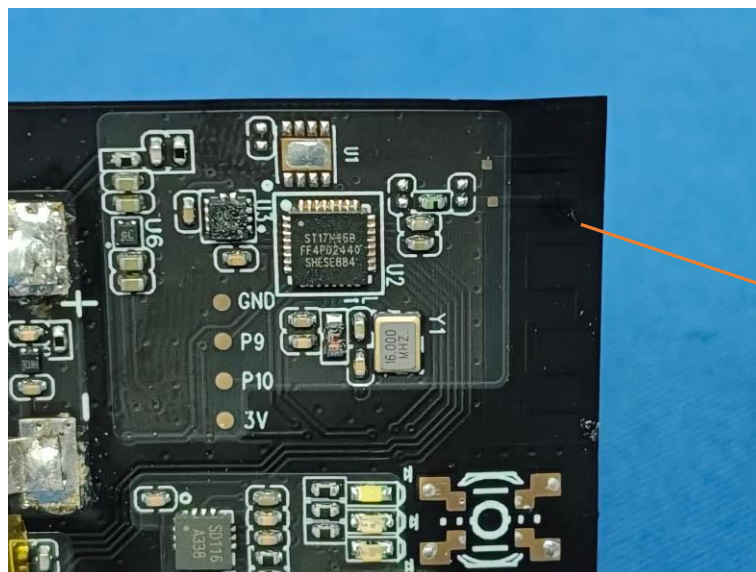

Internal Photos of the EUT

Wallet, K01

Receiving antenna

BLE antenna

K03, Lucky Bag

Receiving antenna

BLE antenna