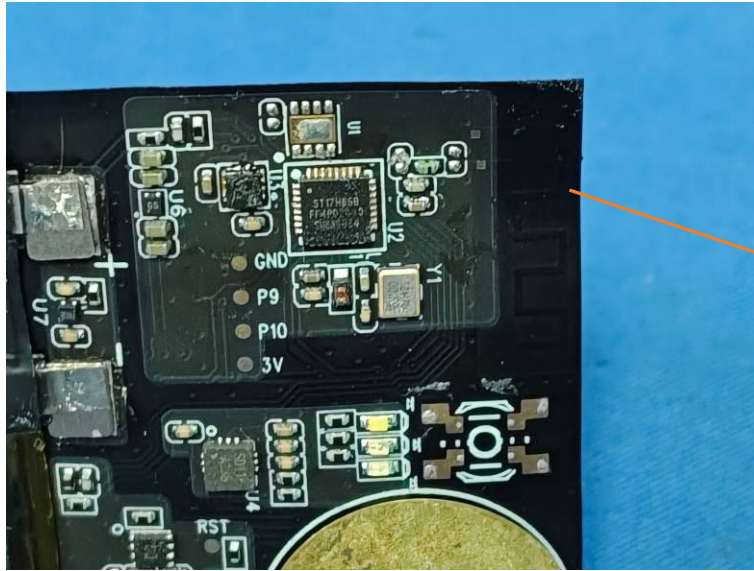

Internal Photos of the EUT

Wallet, K01

Receiving antenna

BLE antenna

K03, Lucky Bag

Receiving antenna

BLE antenna