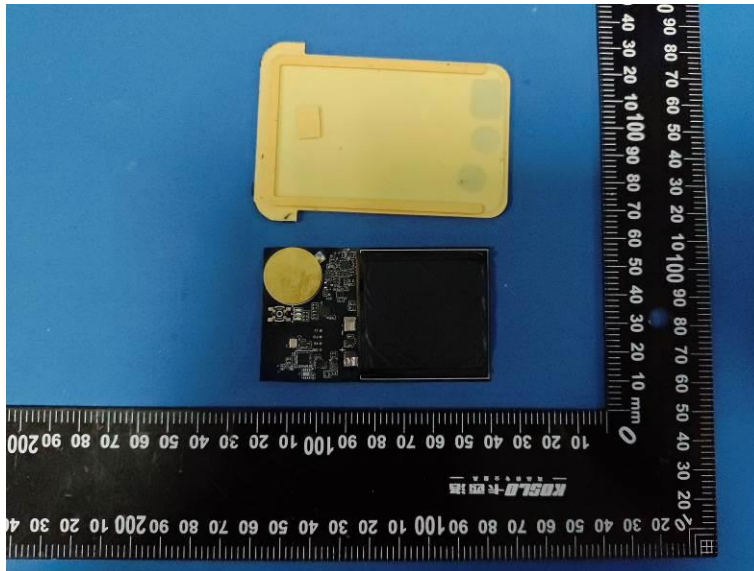

Internal Photos of the EUT

Wallet, K01

Receiving antenna

BLE antenna

K03, Lucky Bag

Receiving antenna

BLE antenna