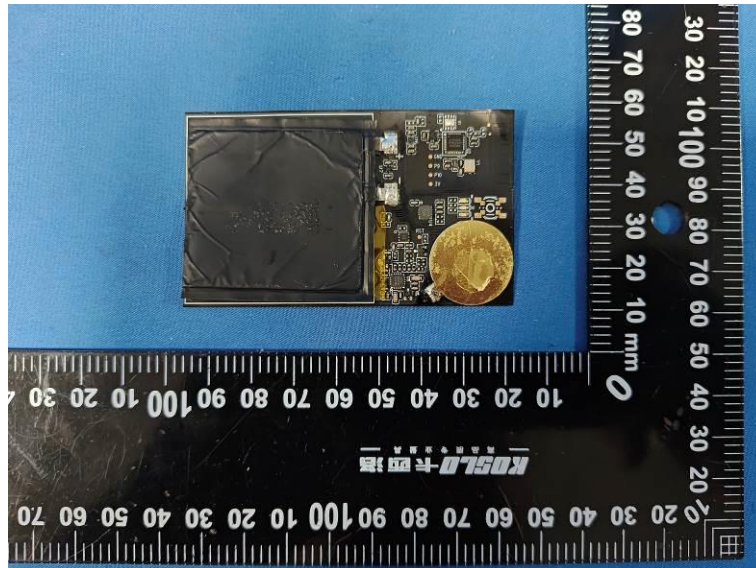

Internal Photos of the EUT

Wallet, K01

Receiving antenna

BLE antenna

K03, Lucky Bag

Receiving antenna

BLE antenna