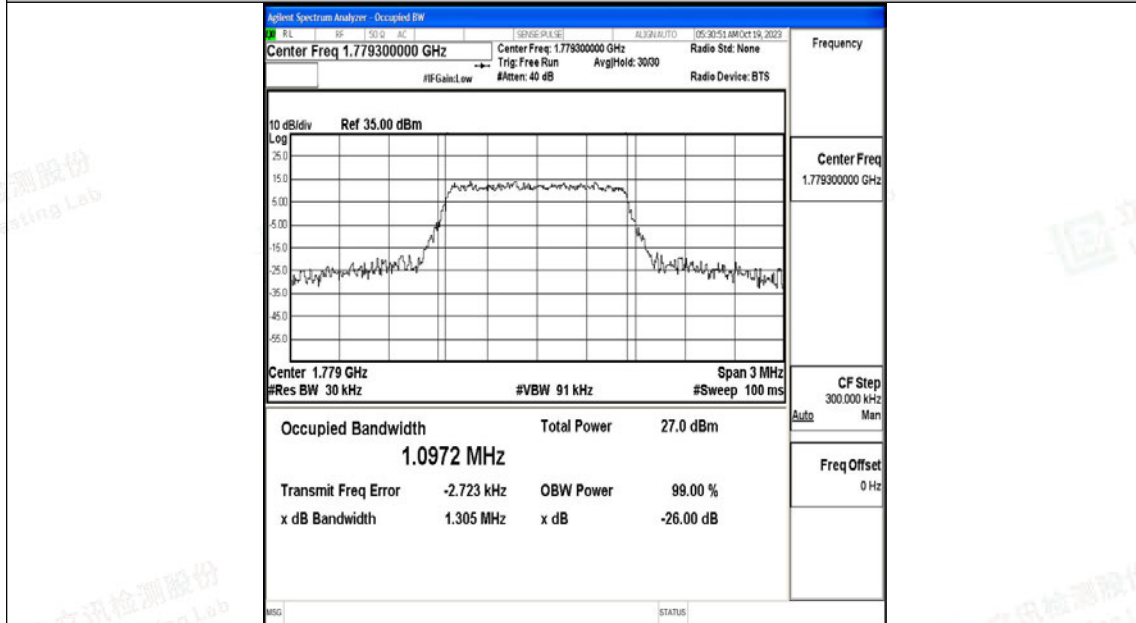

Test Graphs

Band66-1.4MHz-QPSK-131979-6RB#0-PASS

Band66-1.4MHz-16QAM-131979-6RB#0-PASS

Band66-1.4MHz-QPSK-132322-6RB#0-PASS

Band66-1.4MHz-16QAM-132322-6RB#0-PASS

Band66-1.4MHz-QPSK-132665-6RB#0-PASS

Band66-1.4MHz-16QAM-132665-6RB#0-PASS