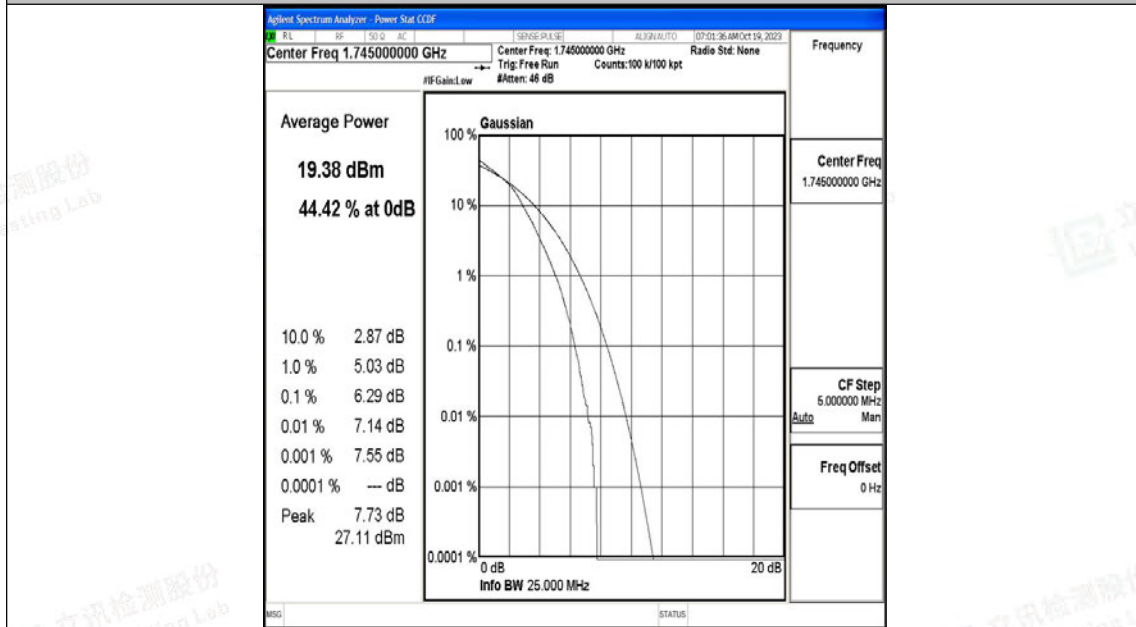

Band66-20MHz-QPSK-132322-100RB#0-PASS

Band66-20MHz-16QAM-132322-100RB#0-PASS

J.3 26dB Bandwidth and Occupied Bandwidth

Test Result

Band	Bandwidth	Modulation	Channel	RB Configuration	Occupied Bandwidth (MHz)	26dB Bandwidth (MHz)	Verdict
Band66	1.4MHz	QPSK	131979	6RB#0	1.0901	1.286	PASS
Band66	1.4MHz	16QAM	131979	6RB#0	1.0979	1.288	PASS
Band66	1.4MHz	QPSK	132322	6RB#0	1.0865	1.287	PASS
Band66	1.4MHz	16QAM	132322	6RB#0	1.0974	1.306	PASS
Band66	1.4MHz	QPSK	132665	6RB#0	1.0875	1.279	PASS
Band66	1.4MHz	16QAM	132665	6RB#0	1.0972	1.305	PASS
Band66	3MHz	QPSK	131987	15RB#0	2.6874	2.887	PASS
Band66	3MHz	16QAM	131987	15RB#0	2.6837	2.895	PASS
Band66	3MHz	QPSK	132322	15RB#0	2.6851	2.911	PASS
Band66	3MHz	16QAM	132322	15RB#0	2.6830	2.898	PASS
Band66	3MHz	QPSK	132657	15RB#0	2.6871	2.920	PASS
Band66	3MHz	16QAM	132657	15RB#0	2.6839	2.874	PASS
Band66	5MHz	QPSK	131997	25RB#0	4.5178	5.251	PASS
Band66	5MHz	16QAM	131997	25RB#0	4.4985	5.110	PASS
Band66	5MHz	QPSK	132322	25RB#0	4.5324	5.180	PASS
Band66	5MHz	16QAM	132322	25RB#0	4.5097	5.134	PASS
Band66	5MHz	QPSK	132647	25RB#0	4.5131	5.183	PASS
Band66	5MHz	16QAM	132647	25RB#0	4.5199	5.132	PASS
Band66	10MHz	QPSK	132022	50RB#0	8.9857	10.07	PASS
Band66	10MHz	16QAM	132022	50RB#0	8.9892	10.01	PASS
Band66	10MHz	QPSK	132322	50RB#0	9.0042	10.14	PASS
Band66	10MHz	16QAM	132322	50RB#0	8.9927	9.997	PASS
Band66	10MHz	QPSK	132622	50RB#0	9.0049	10.22	PASS
Band66	10MHz	16QAM	132622	50RB#0	9.0081	10.02	PASS
Band66	15MHz	QPSK	132047	75RB#0	13.490	15.00	PASS
Band66	15MHz	16QAM	132047	75RB#0	13.498	15.02	PASS
Band66	15MHz	QPSK	132322	75RB#0	13.510	15.09	PASS
Band66	15MHz	16QAM	132322	75RB#0	13.474	14.99	PASS
Band66	15MHz	QPSK	132597	75RB#0	13.489	15.02	PASS
Band66	15MHz	16QAM	132597	75RB#0	13.522	14.97	PASS
Band66	20MHz	QPSK	132072	100RB#0	17.940	19.57	PASS
Band66	20MHz	16QAM	132072	100RB#0	17.914	19.66	PASS
Band66	20MHz	QPSK	132322	100RB#0	17.984	19.61	PASS
Band66	20MHz	16QAM	132322	100RB#0	18.019	19.79	PASS