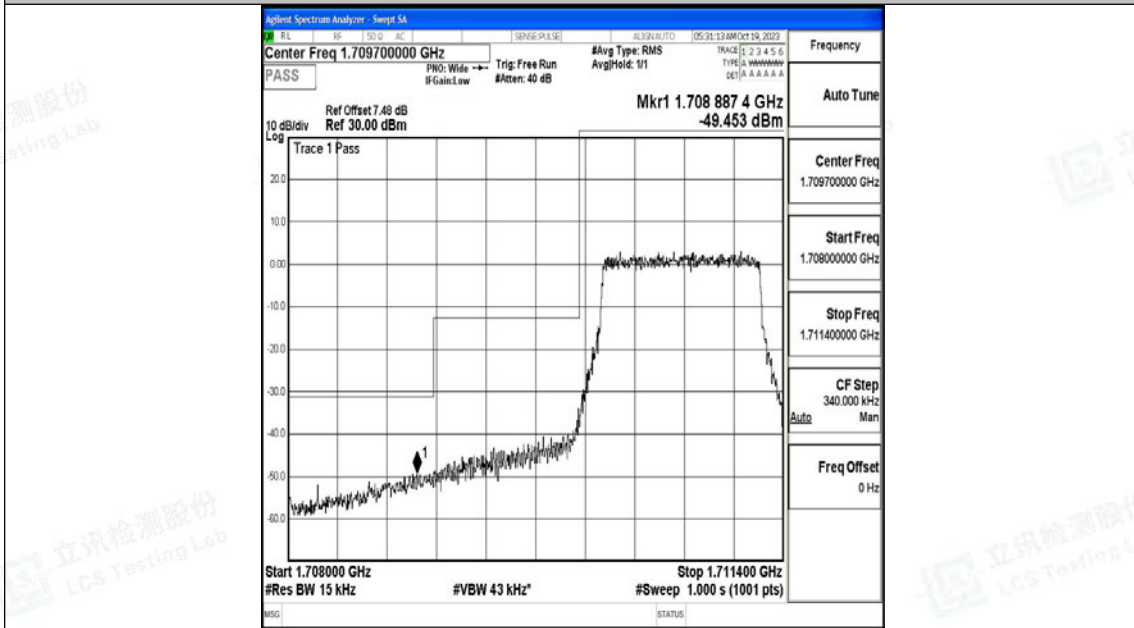

Band66_1.4MHz_16QAM_131979_6RB#0