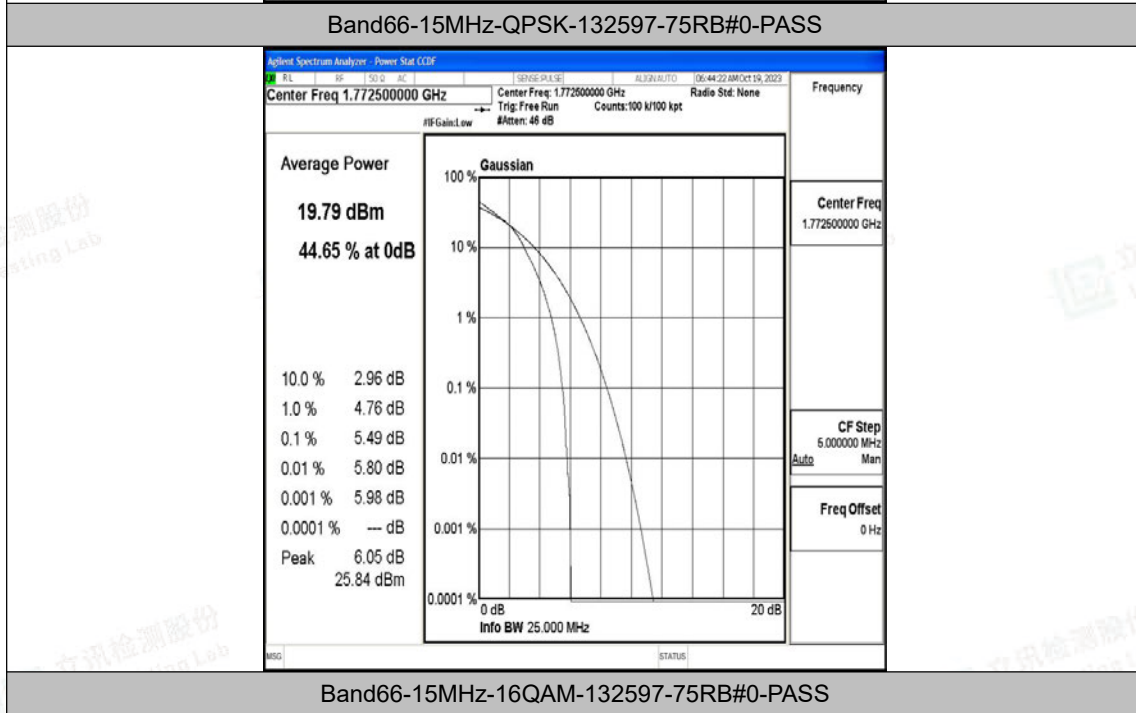

Band66-10MHz-QPSK-132622-50RB#0-PASS

Band66-10MHz-16QAM-132622-50RB#0-PASS

Band66-15MHz-QPSK-132047-75RB#0-PASS

Band66-15MHz-16QAM-132047-75RB#0-PASS

Band66-15MHz-QPSK-132322-75RB#0-PASS

Band66-15MHz-16QAM-132322-75RB#0-PASS