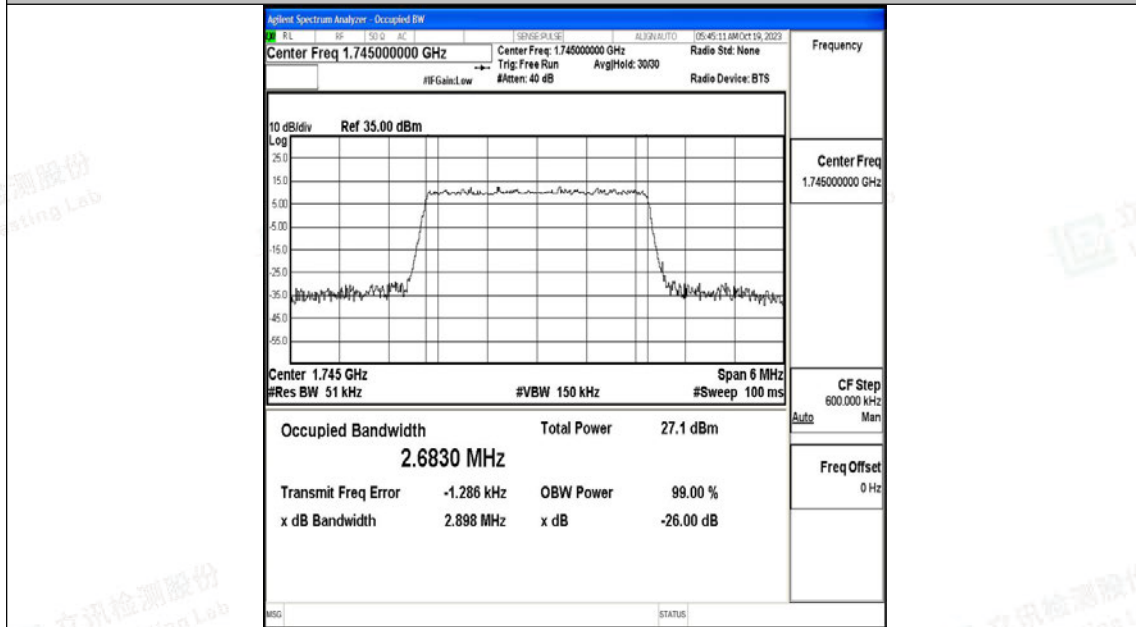

Band66-3MHz-16QAM-132322-15RB#0-PASS