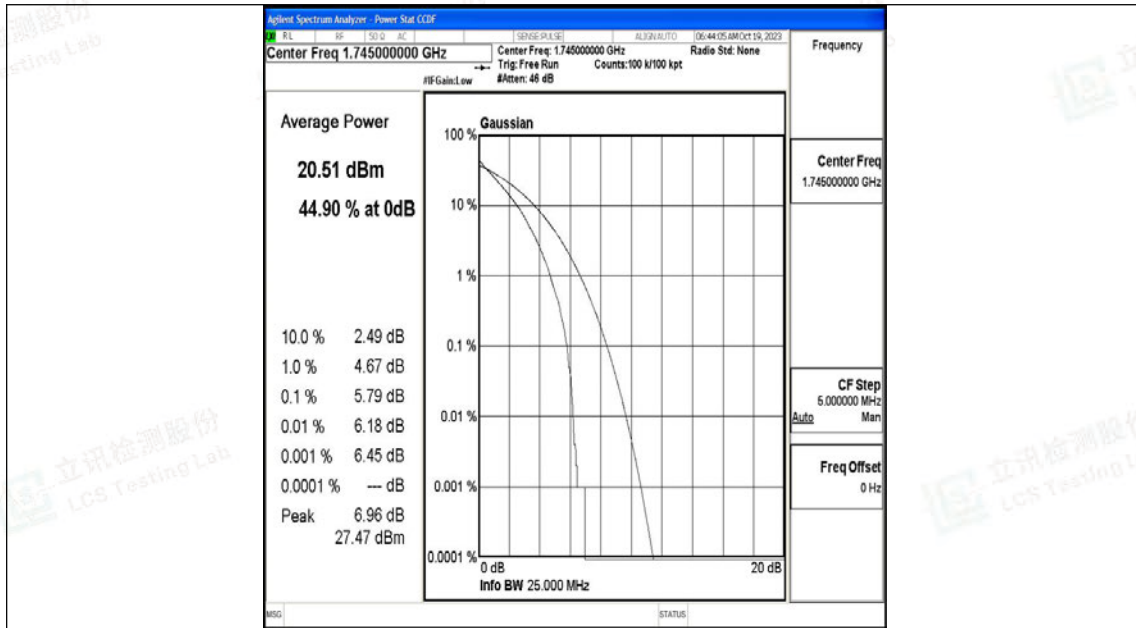

Band66-10MHz-QPSK-132622-50RB#0-PASS

Band66-10MHz-16QAM-132622-50RB#0-PASS

Band66-15MHz-QPSK-132047-75RB#0-PASS

Band66-15MHz-16QAM-132047-75RB#0-PASS

Band66-15MHz-QPSK-132322-75RB#0-PASS

Band66-15MHz-16QAM-132322-75RB#0-PASS