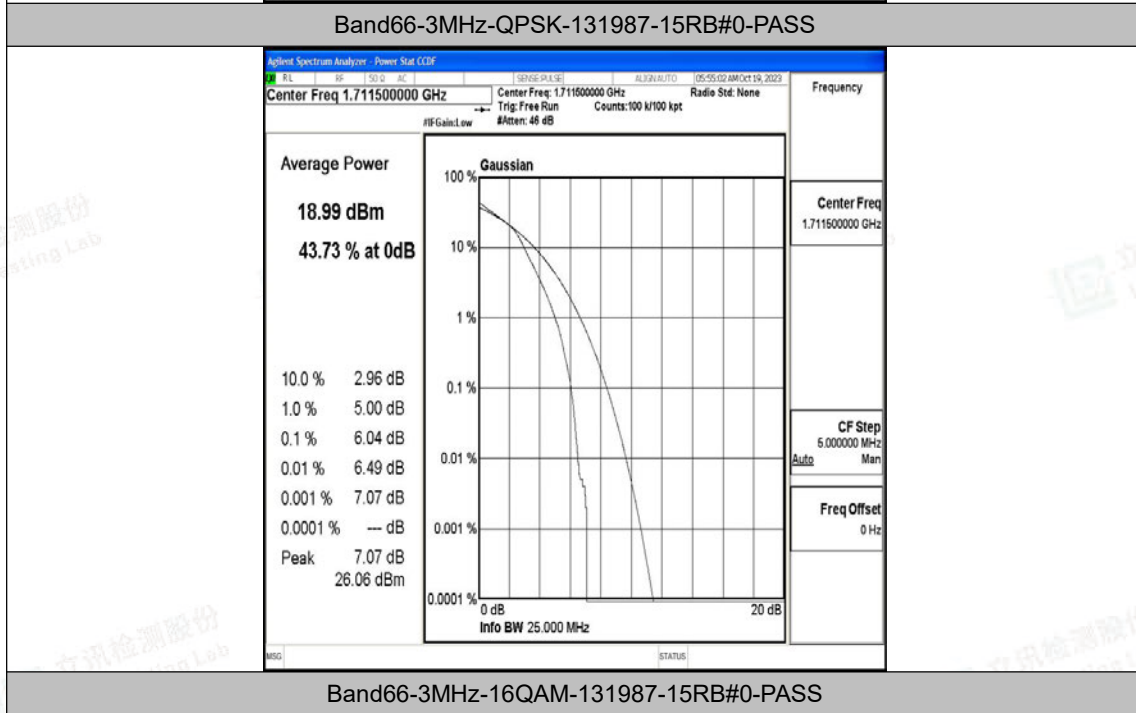

Test Graphs

Band66-1.4MHz-QPSK-131979-6RB#0-PASS

Band66-1.4MHz-16QAM-131979-6RB#0-PASS

Band66-1.4MHz-QPSK-132665-6RB#0-PASS

Band66-1.4MHz-16QAM-132665-6RB#0-PASS

Band66-3MHz-QPSK-132322-15RB#0-PASS

Band66-3MHz-16QAM-132322-15RB#0-PASS