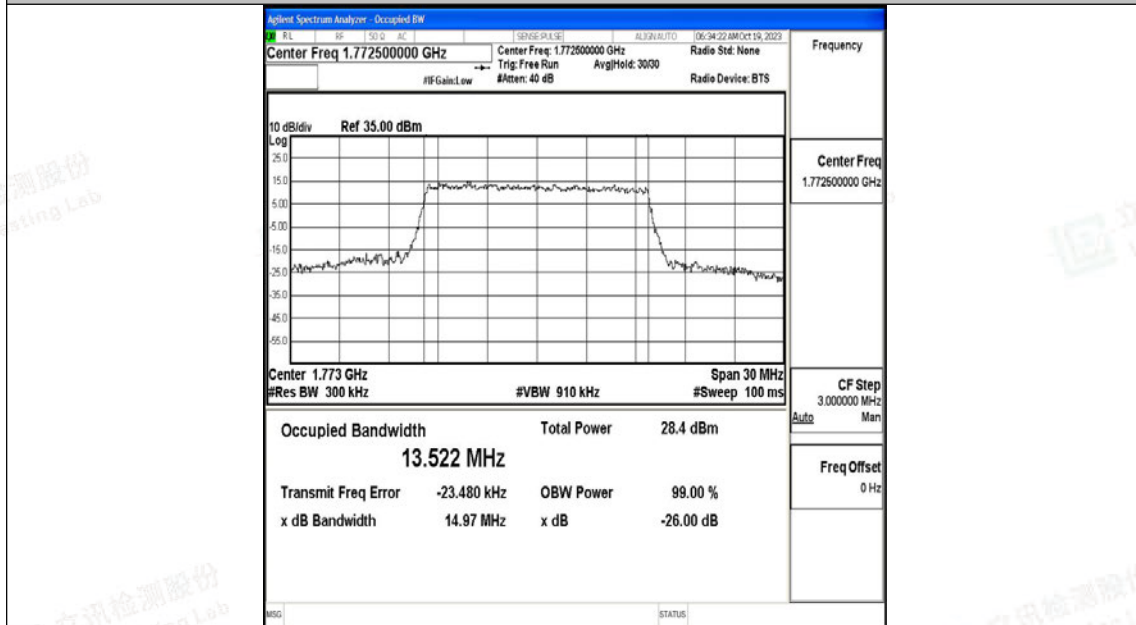

Band66-15MHz-QPSK-132047-75RB#0-PASS

Band66-15MHz-16QAM-132047-75RB#0-PASS

Band66-15MHz-QPSK-132322-75RB#0-PASS

Band66-15MHz-16QAM-132322-75RB#0-PASS

Band66-15MHz-QPSK-132597-75RB#0-PASS

Band66-15MHz-16QAM-132597-75RB#0-PASS