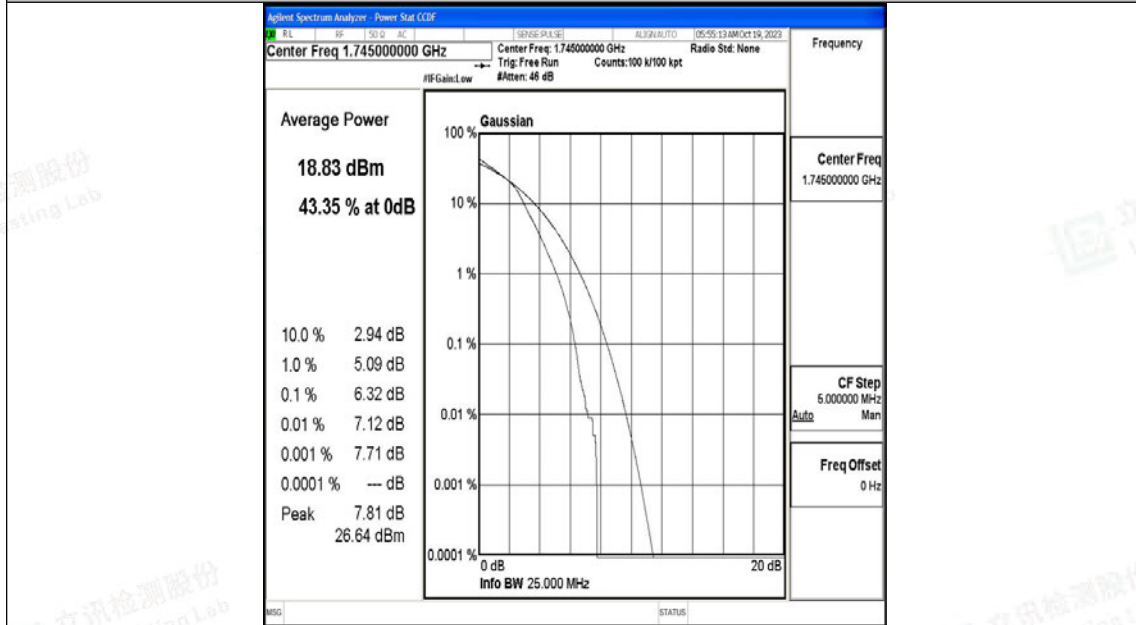

Test Graphs

Band66-1.4MHz-QPSK-131979-6RB#0-PASS

Band66-1.4MHz-16QAM-131979-6RB#0-PASS

Band66-1.4MHz-QPSK-132665-6RB#0-PASS

Band66-1.4MHz-16QAM-132665-6RB#0-PASS

Band66-3MHz-QPSK-132322-15RB#0-PASS

Band66-3MHz-16QAM-132322-15RB#0-PASS