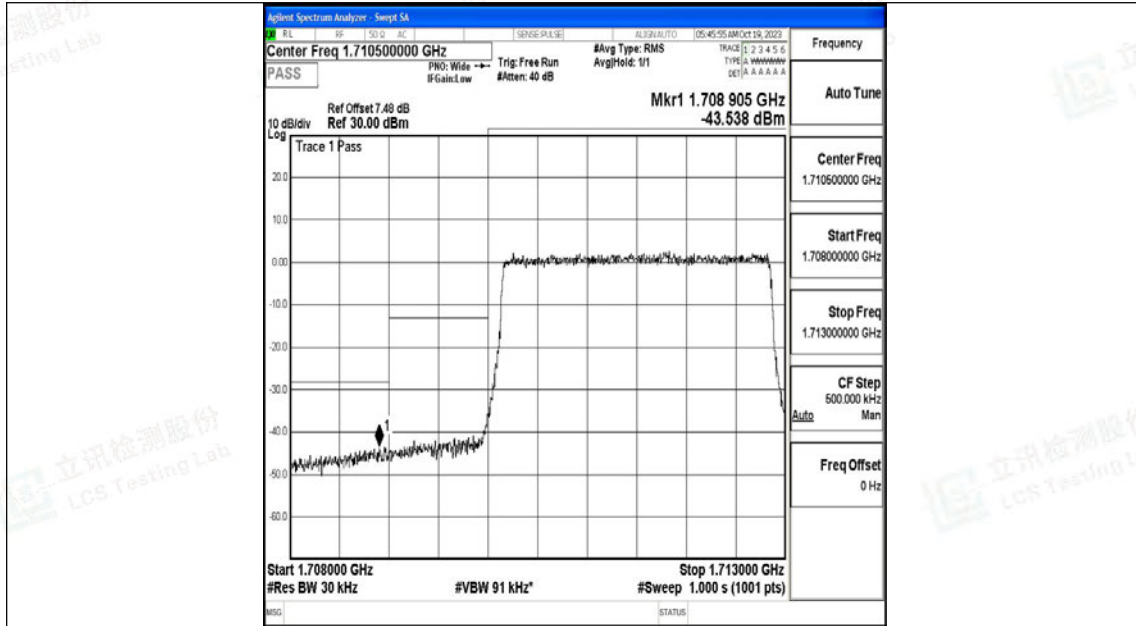

Test Graphs

Band66_1.4MHz_QPSK_131979_6RB#0

Band66_1.4MHz_16QAM_131979_6RB#0

Band66_1.4MHz_QPSK_132665_6RB#0

Band66_1.4MHz_16QAM_132665_6RB#0

Band66_3MHz_QPSK_131987_15RB#0

Band66_3MHz_16QAM_131987_15RB#0

Band66_3MHz_QPSK_132657_15RB#0