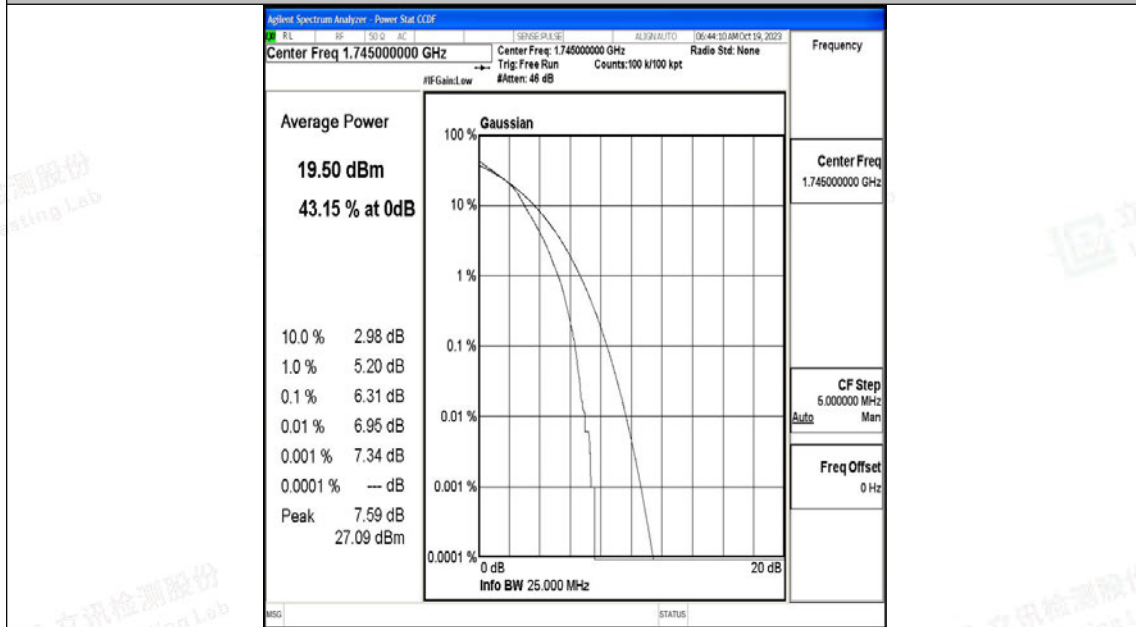

Band66-15MHz-16QAM-132322-75RB#0-PASS