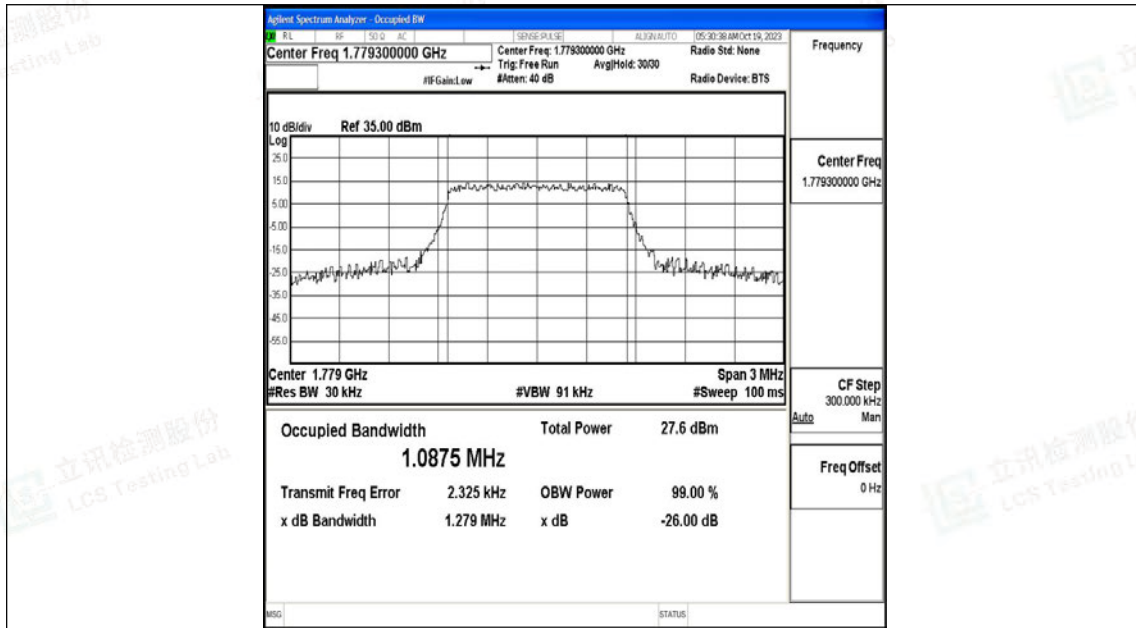

Test Graphs

Band66-1.4MHz-QPSK-131979-6RB#0-PASS

Band66-1.4MHz-16QAM-131979-6RB#0-PASS

Band66-1.4MHz-QPSK-132322-6RB#0-PASS

Band66-1.4MHz-16QAM-132322-6RB#0-PASS

Band66-1.4MHz-QPSK-132665-6RB#0-PASS

Band66-1.4MHz-16QAM-132665-6RB#0-PASS