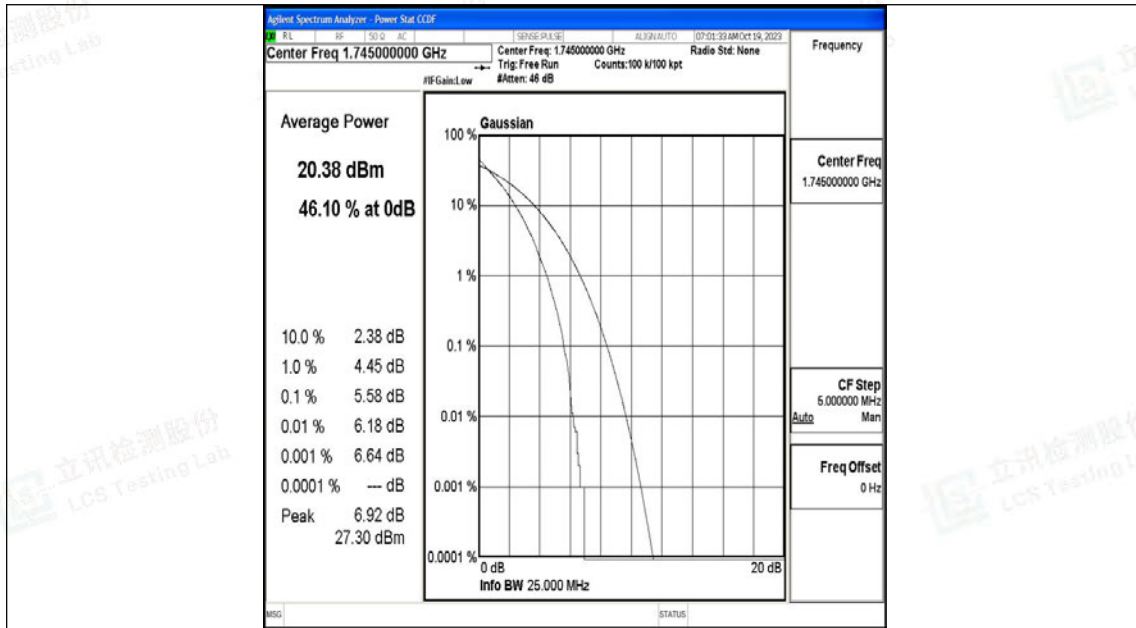

Band66-10MHz-QPSK-132622-50RB#0-PASS

Band66-10MHz-16QAM-132622-50RB#0-PASS

Band66-15MHz-QPSK-132047-75RB#0-PASS

Band66-15MHz-16QAM-132047-75RB#0-PASS

Band66-15MHz-QPSK-132322-75RB#0-PASS

Band66-15MHz-16QAM-132322-75RB#0-PASS