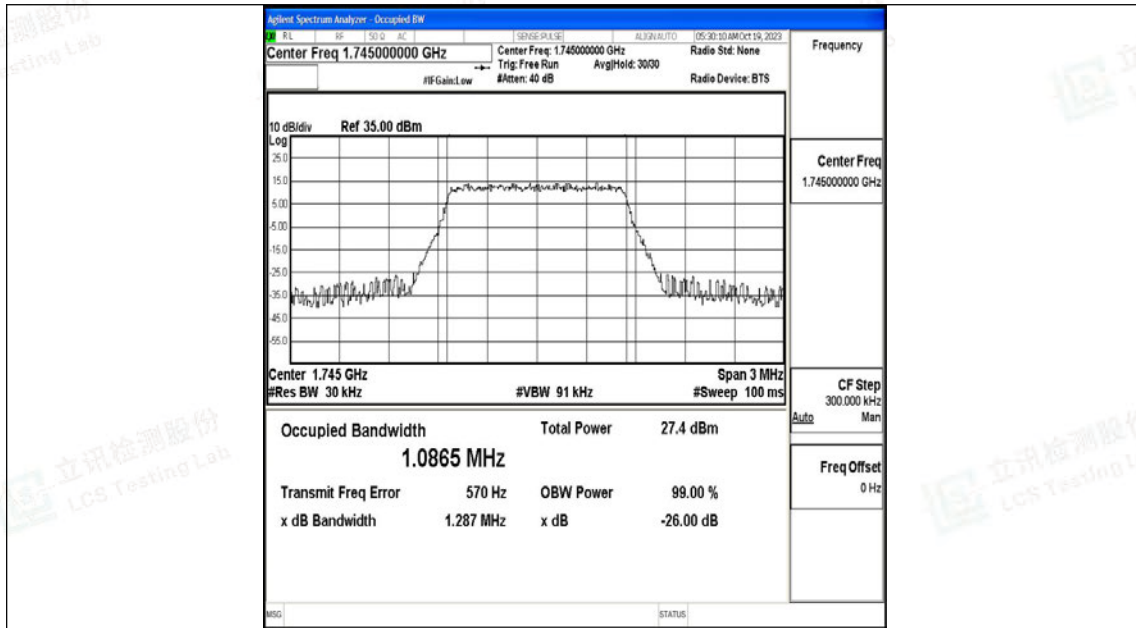

Test Graphs

Band66-1.4MHz-QPSK-131979-6RB#0-PASS

Band66-1.4MHz-16QAM-131979-6RB#0-PASS

Band66-1.4MHz-QPSK-132322-6RB#0-PASS

Band66-1.4MHz-16QAM-132322-6RB#0-PASS

Band66-1.4MHz-QPSK-132665-6RB#0-PASS

Band66-1.4MHz-16QAM-132665-6RB#0-PASS