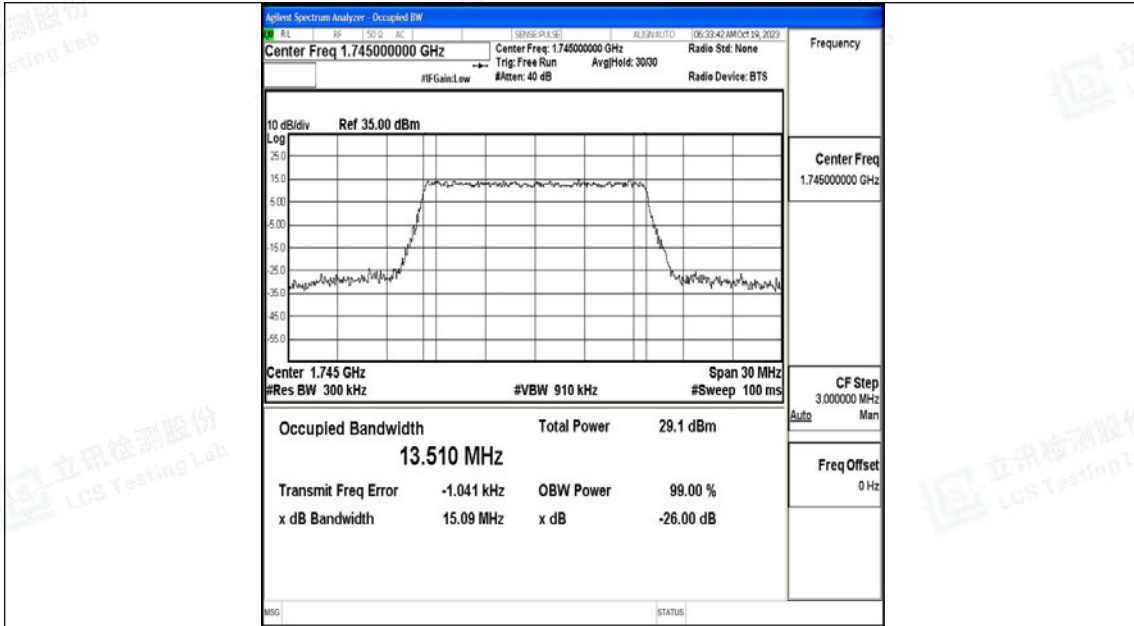

Band66-15MHz-QPSK-132322-75RB#0-PASS