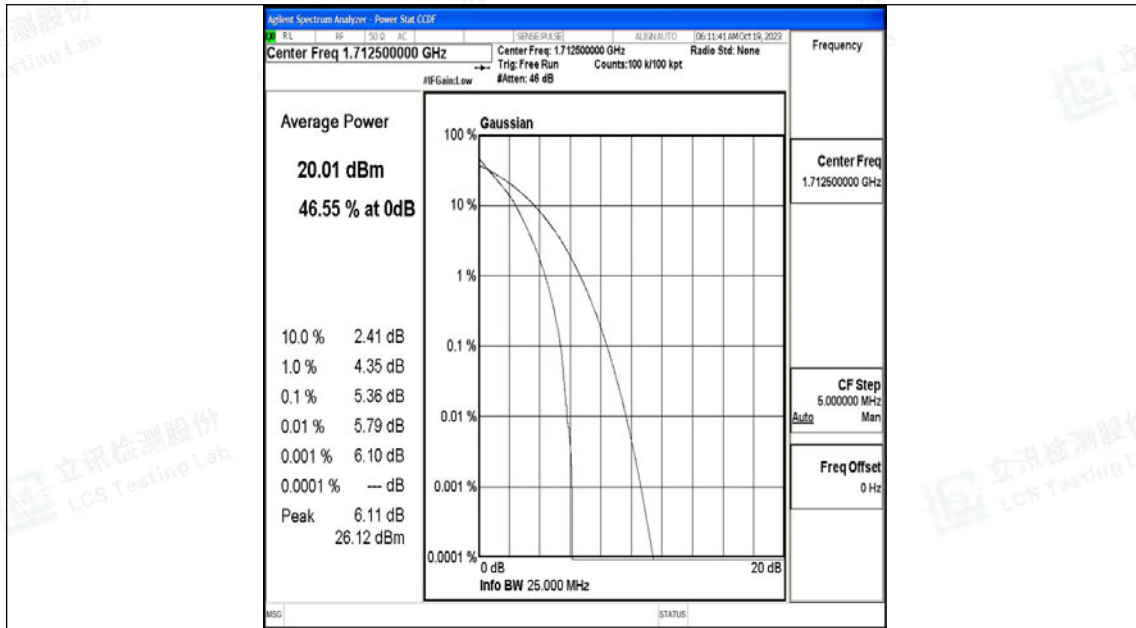

Test Graphs

Band66-1.4MHz-QPSK-131979-6RB#0-PASS

Band66-1.4MHz-16QAM-131979-6RB#0-PASS

Band66-1.4MHz-QPSK-132665-6RB#0-PASS

Band66-1.4MHz-16QAM-132665-6RB#0-PASS

Band66-3MHz-QPSK-132322-15RB#0-PASS

Band66-3MHz-16QAM-132322-15RB#0-PASS