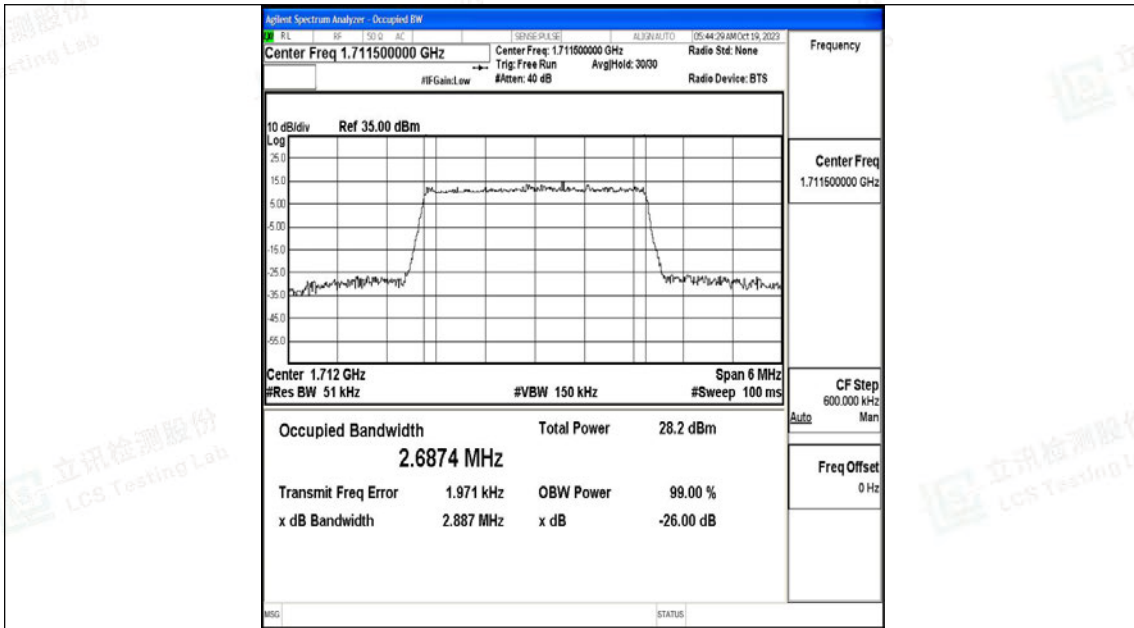

Test Graphs

Band66-1.4MHz-QPSK-131979-6RB#0-PASS

Band66-1.4MHz-16QAM-131979-6RB#0-PASS

Band66-1.4MHz-QPSK-132322-6RB#0-PASS

Band66-1.4MHz-16QAM-132322-6RB#0-PASS

Band66-1.4MHz-QPSK-132665-6RB#0-PASS

Band66-1.4MHz-16QAM-132665-6RB#0-PASS