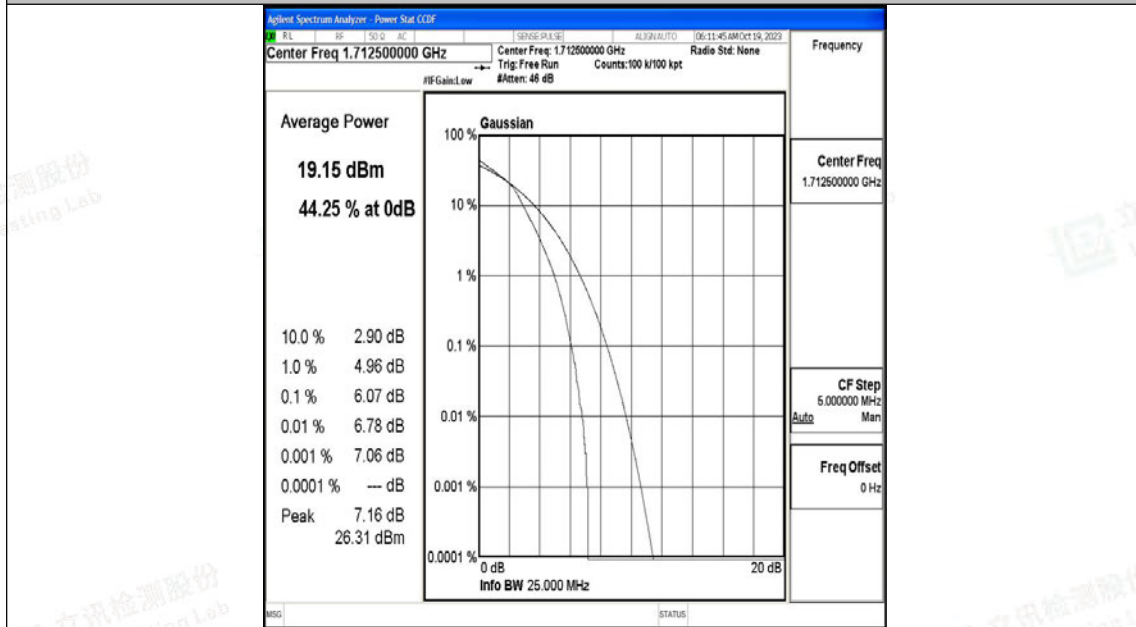

Band66-5MHz-16QAM-131997-25RB#0-PASS