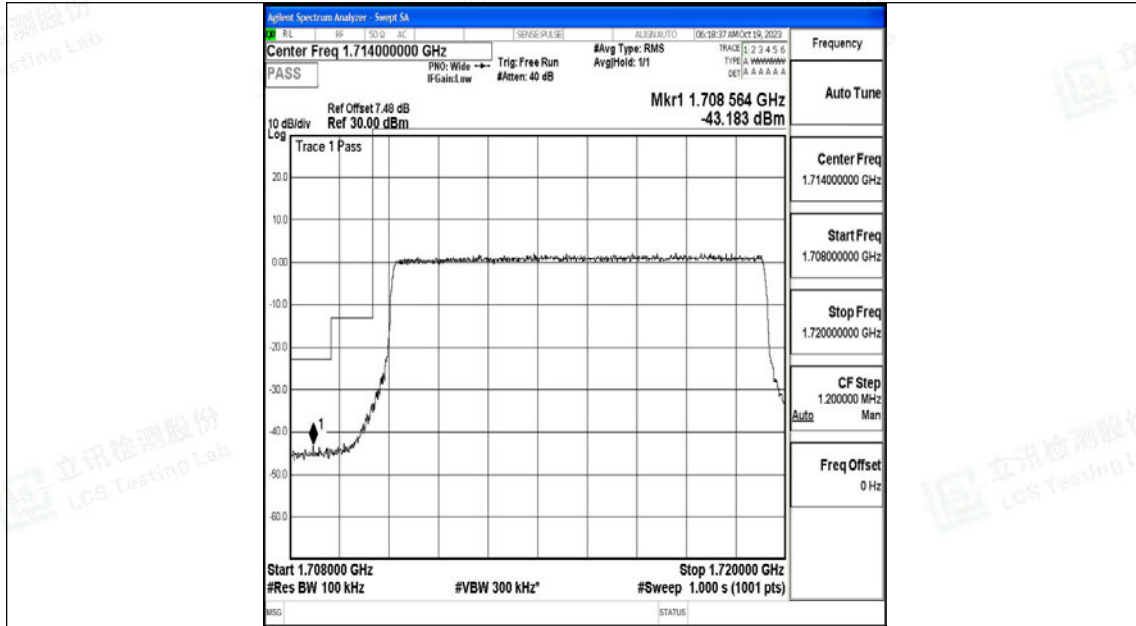

Band66_10MHz_QPSK_132022_50RB#0