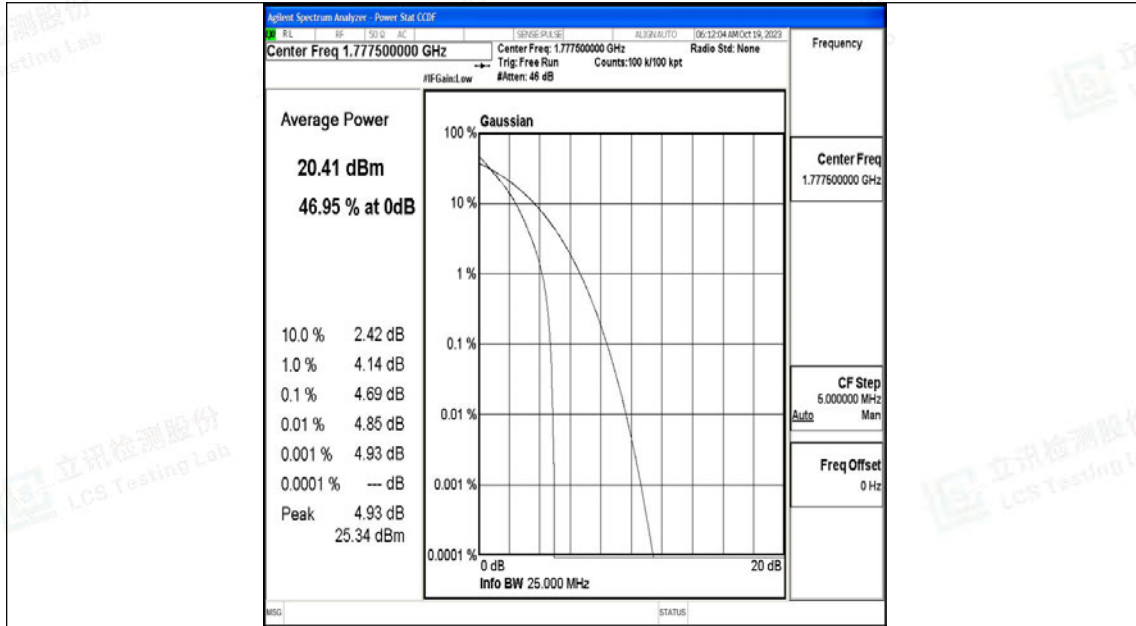

Band66-5MHz-QPSK-132647-25RB#0-PASS