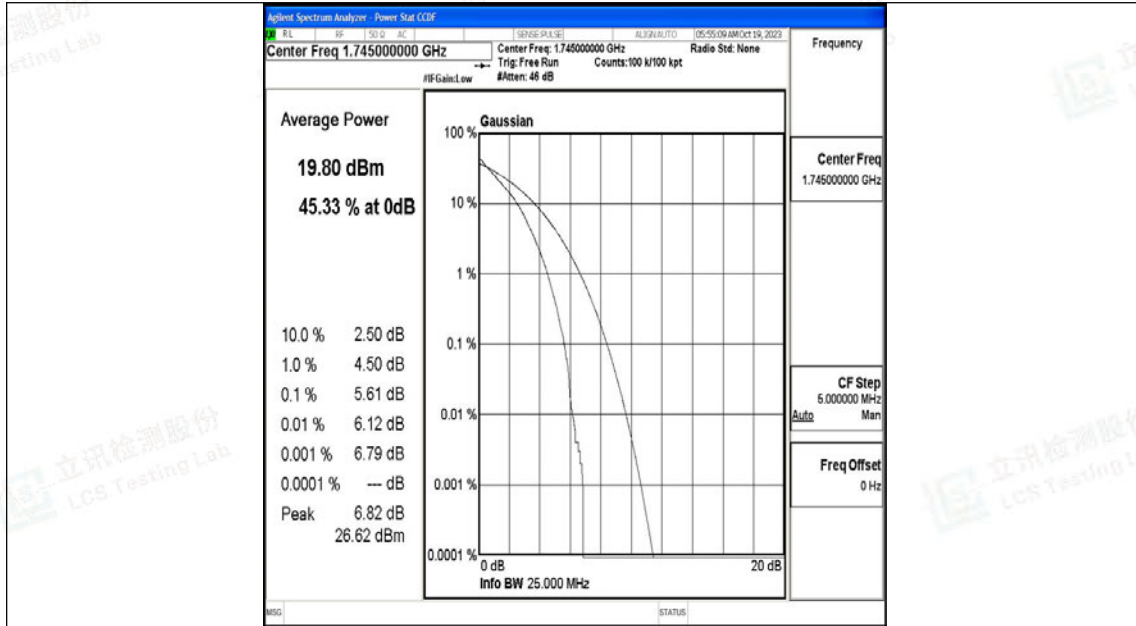

Test Graphs

Band66-1.4MHz-QPSK-131979-6RB#0-PASS

Band66-1.4MHz-16QAM-131979-6RB#0-PASS

Band66-1.4MHz-QPSK-132665-6RB#0-PASS

Band66-1.4MHz-16QAM-132665-6RB#0-PASS

Band66-3MHz-QPSK-132322-15RB#0-PASS

Band66-3MHz-16QAM-132322-15RB#0-PASS