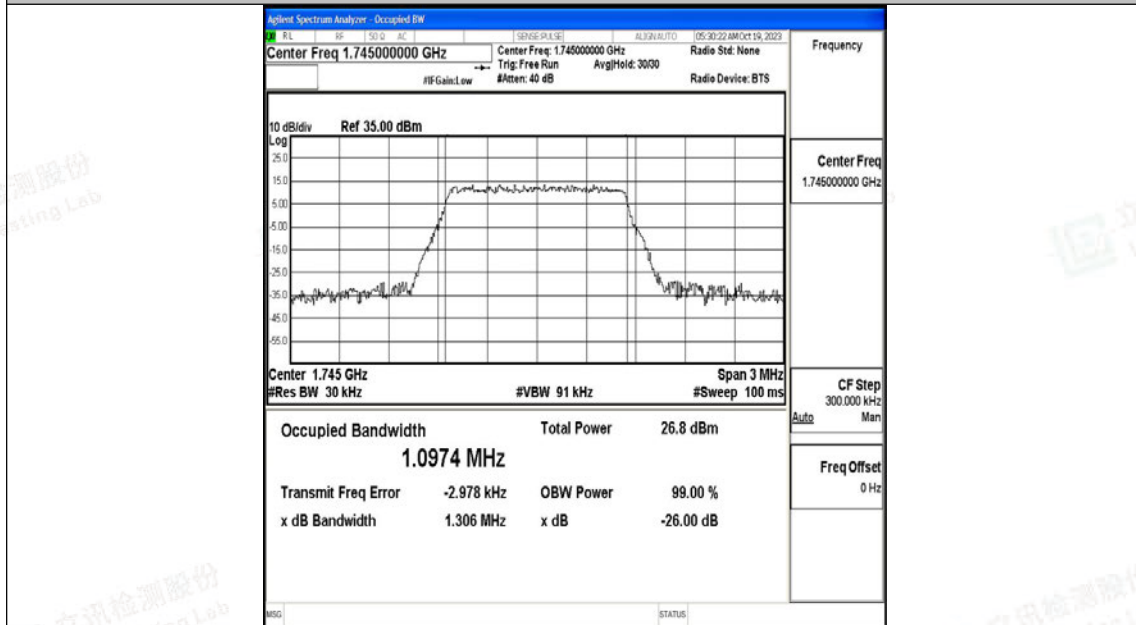

Test Graphs

Band66-1.4MHz-QPSK-131979-6RB#0-PASS

Band66-1.4MHz-16QAM-131979-6RB#0-PASS

Band66-1.4MHz-QPSK-132322-6RB#0-PASS

Band66-1.4MHz-16QAM-132322-6RB#0-PASS

Band66-1.4MHz-QPSK-132665-6RB#0-PASS

Band66-1.4MHz-16QAM-132665-6RB#0-PASS