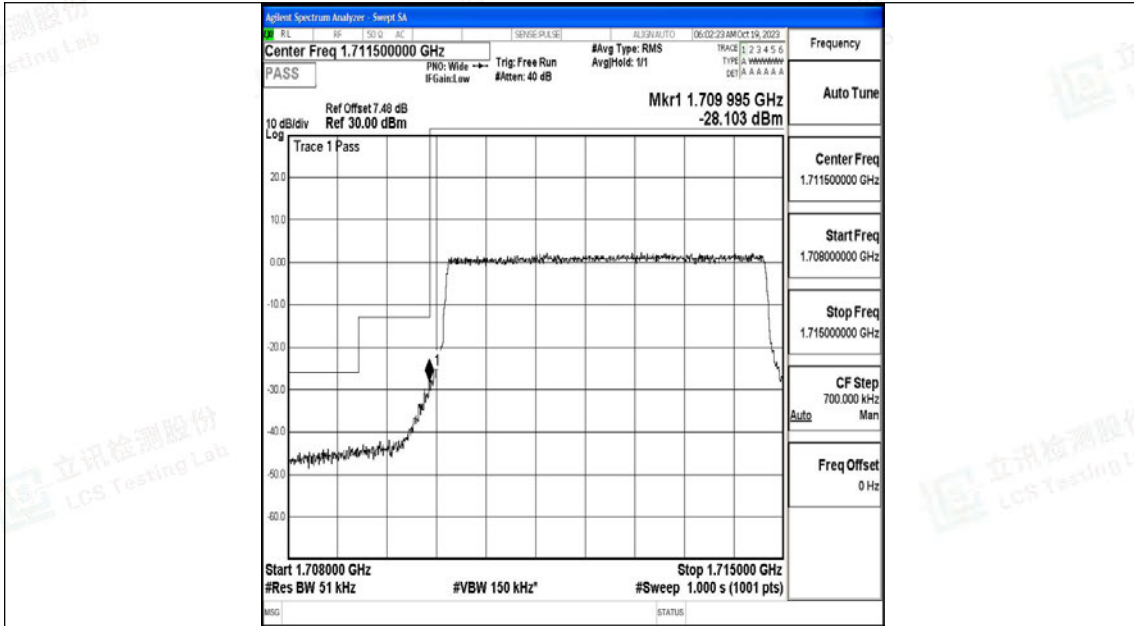

Band66_5MHz_QPSK_131997_25RB#0