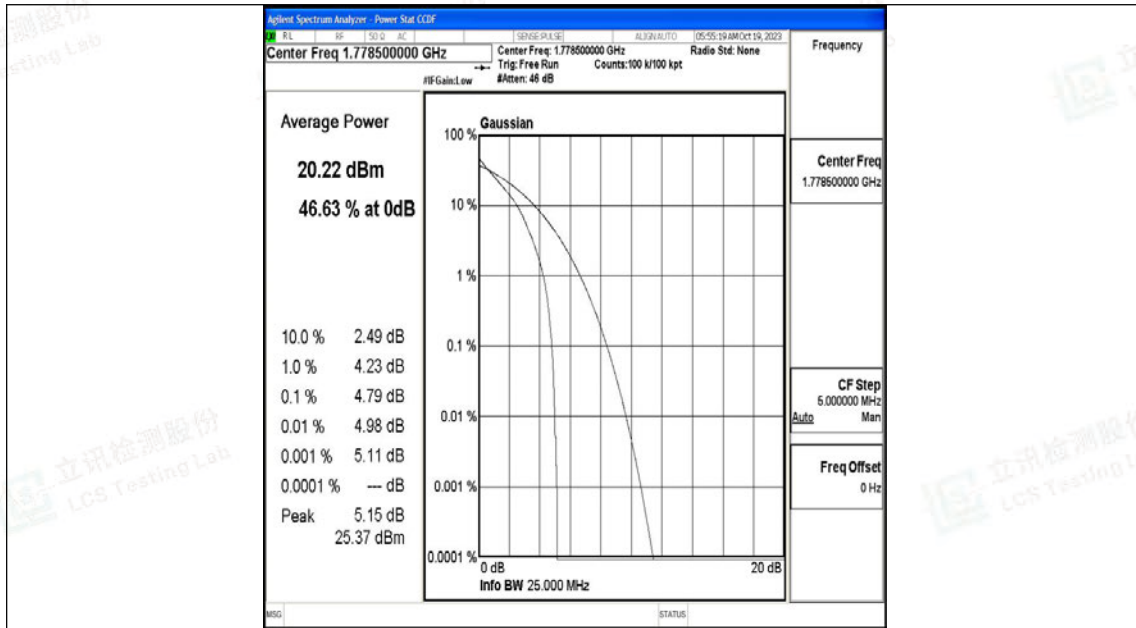

Test Graphs

Band66-1.4MHz-QPSK-131979-6RB#0-PASS

Band66-1.4MHz-16QAM-131979-6RB#0-PASS

Band66-1.4MHz-QPSK-132665-6RB#0-PASS

Band66-1.4MHz-16QAM-132665-6RB#0-PASS

Band66-3MHz-QPSK-132322-15RB#0-PASS

Band66-3MHz-16QAM-132322-15RB#0-PASS