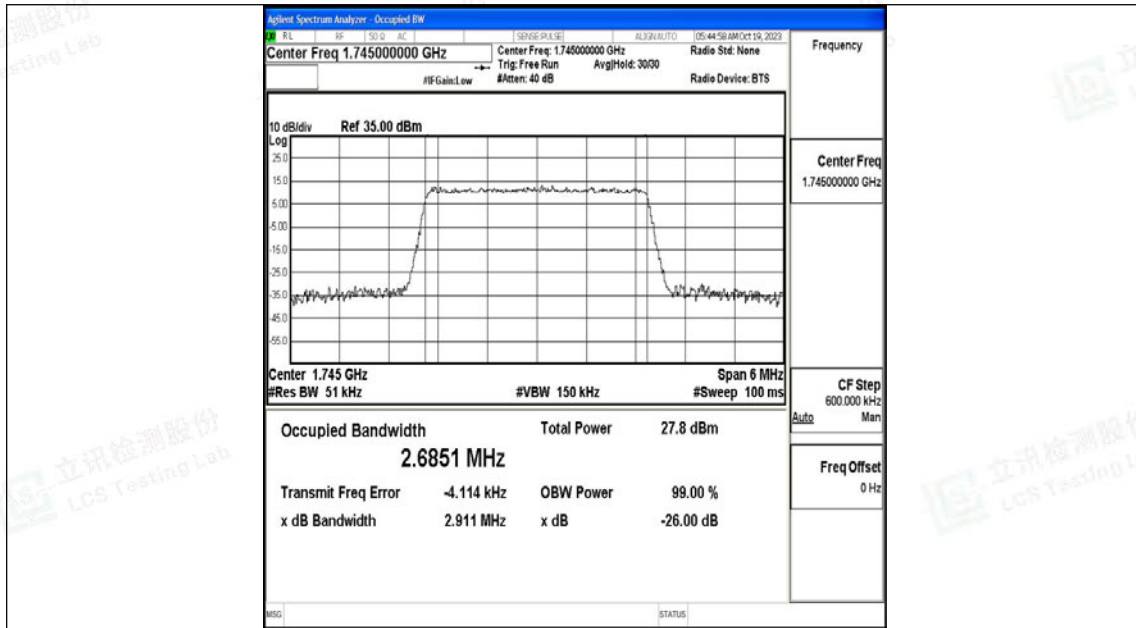

Band66-3MHz-QPSK-132322-15RB#0-PASS