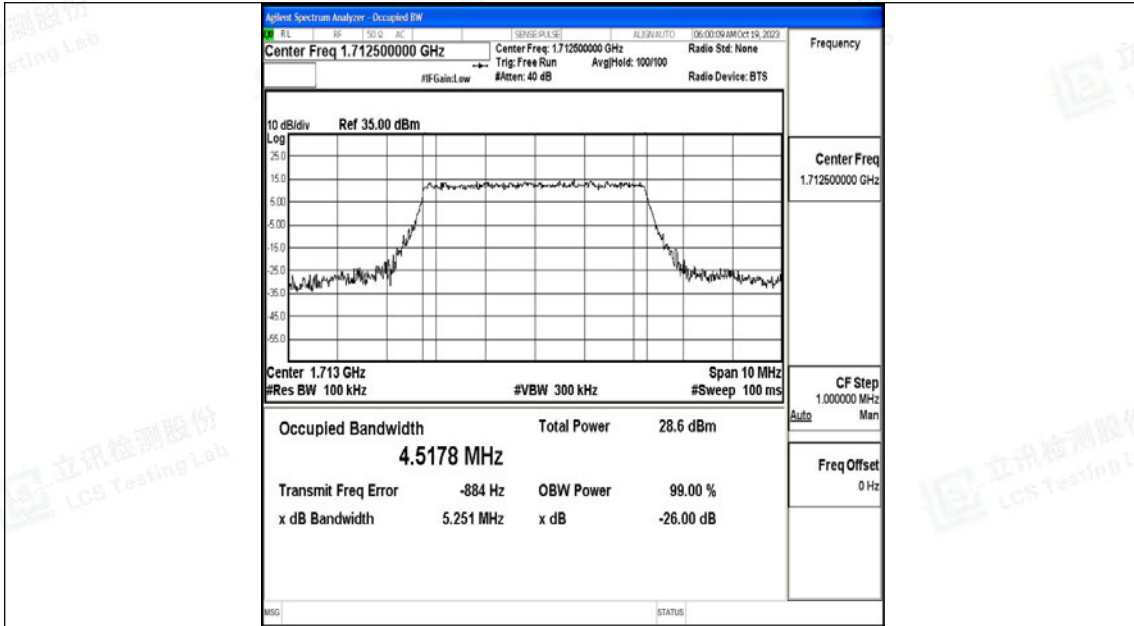

Band66-5MHz-QPSK-131997-25RB#0-PASS