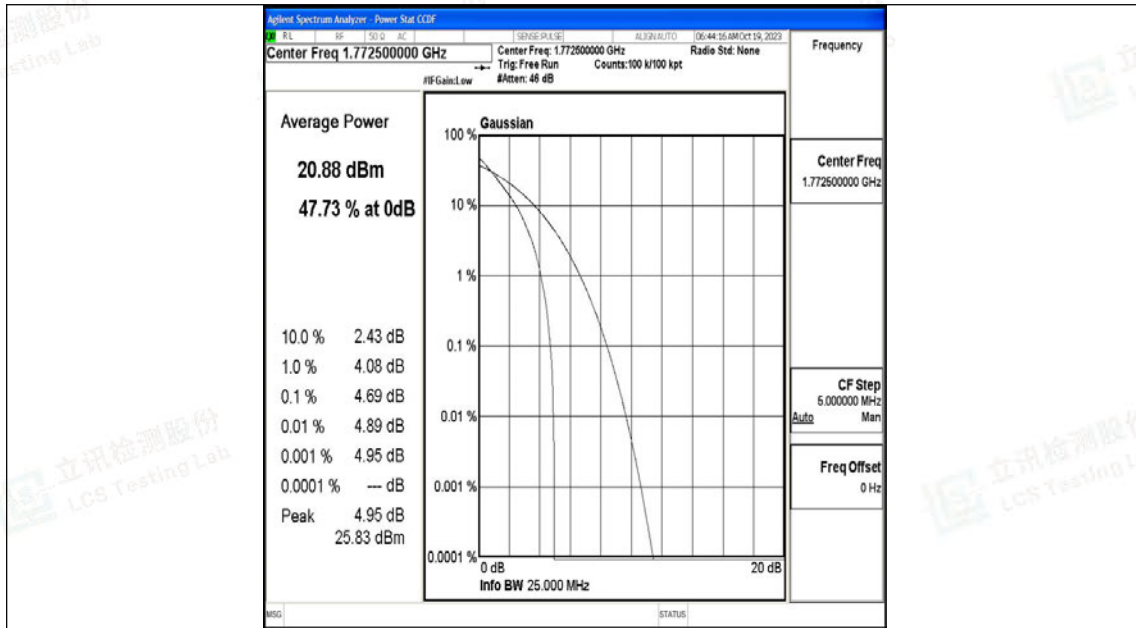

Band66-10MHz-QPSK-132622-50RB#0-PASS

Band66-10MHz-16QAM-132622-50RB#0-PASS

Band66-15MHz-QPSK-132047-75RB#0-PASS

Band66-15MHz-16QAM-132047-75RB#0-PASS

Band66-15MHz-QPSK-132322-75RB#0-PASS

Band66-15MHz-16QAM-132322-75RB#0-PASS