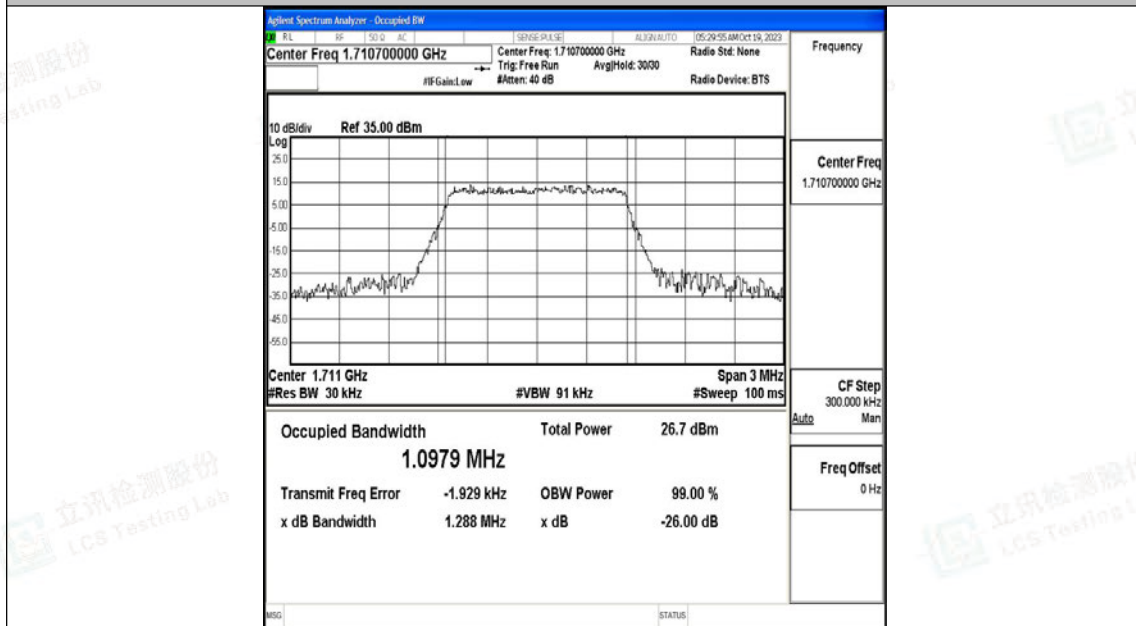

Band66-1.4MHz-16QAM-131979-6RB#0-PASS