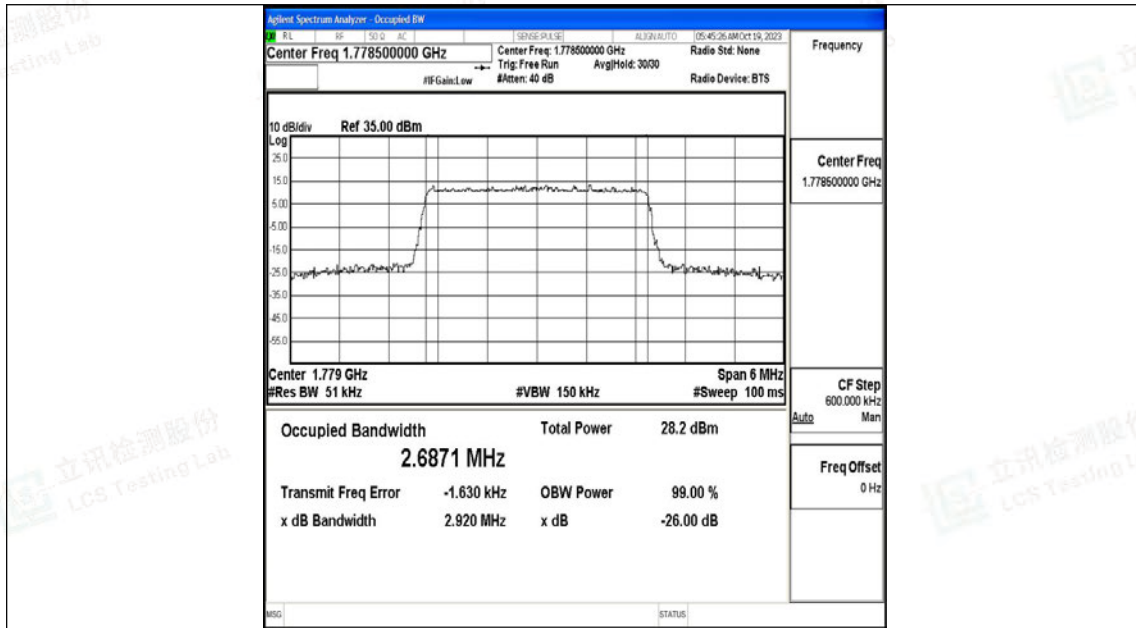

Band66-3MHz-QPSK-132657-15RB#0-PASS