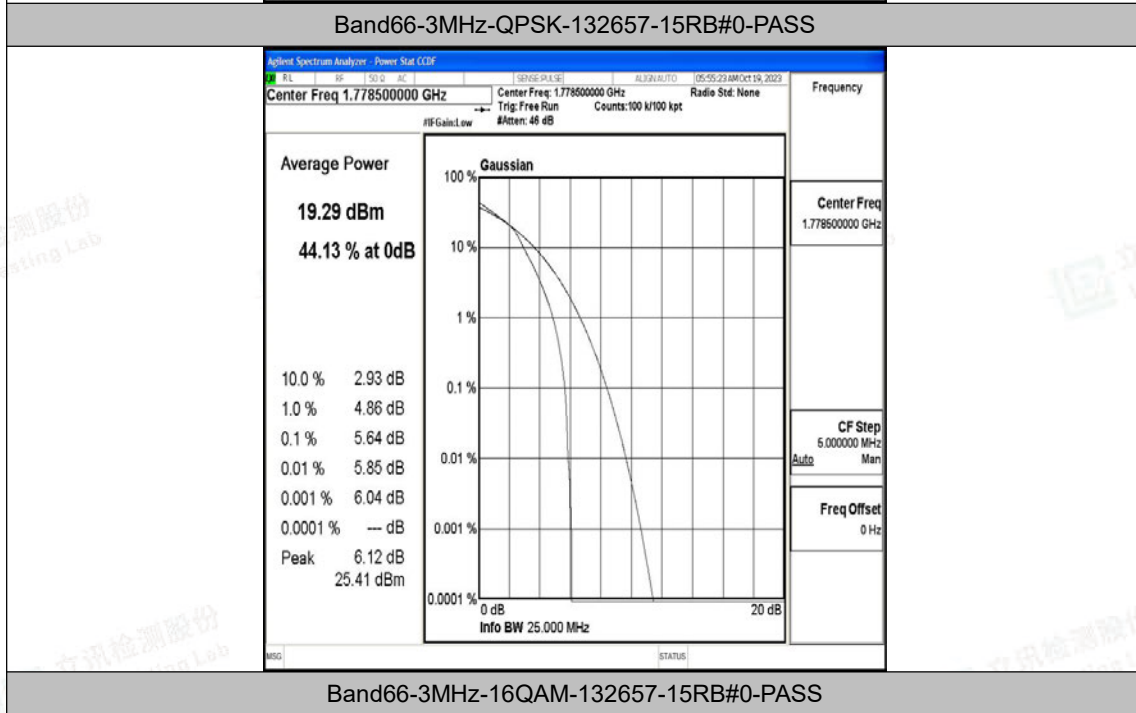

Test Graphs

Band66-1.4MHz-QPSK-131979-6RB#0-PASS

Band66-1.4MHz-16QAM-131979-6RB#0-PASS

Band66-1.4MHz-QPSK-132665-6RB#0-PASS

Band66-1.4MHz-16QAM-132665-6RB#0-PASS

Band66-3MHz-QPSK-132322-15RB#0-PASS

Band66-3MHz-16QAM-132322-15RB#0-PASS