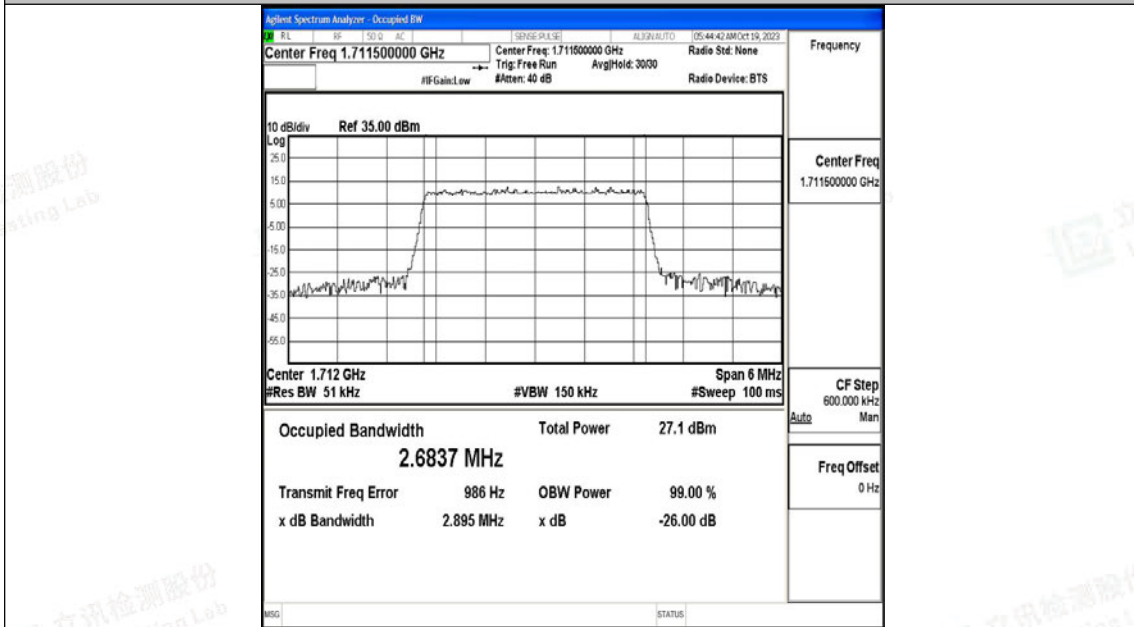

Band66-3MHz-16QAM-131987-15RB#0-PASS