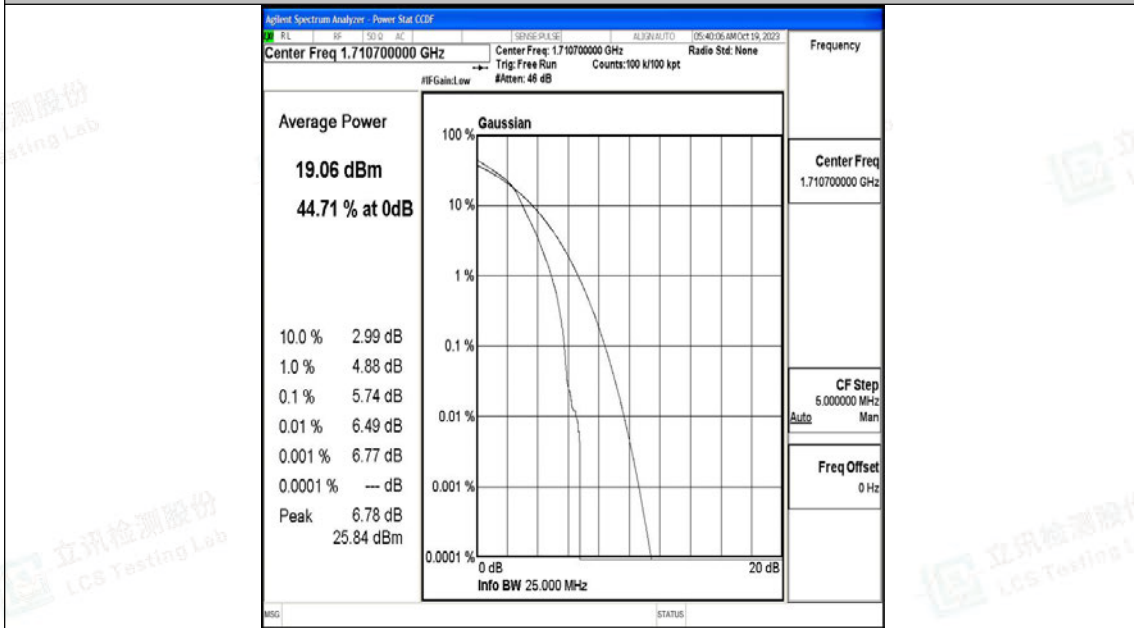

Band66-1.4MHz-16QAM-131979-6RB#0-PASS