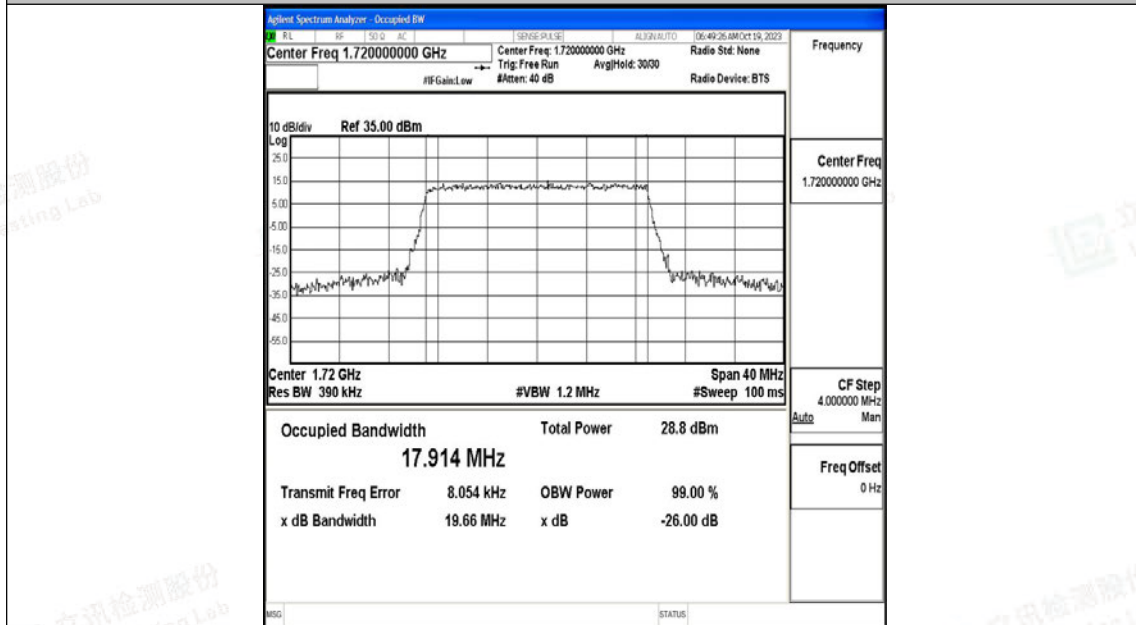

Band66-20MHz-16QAM-132072-100RB#0-PASS