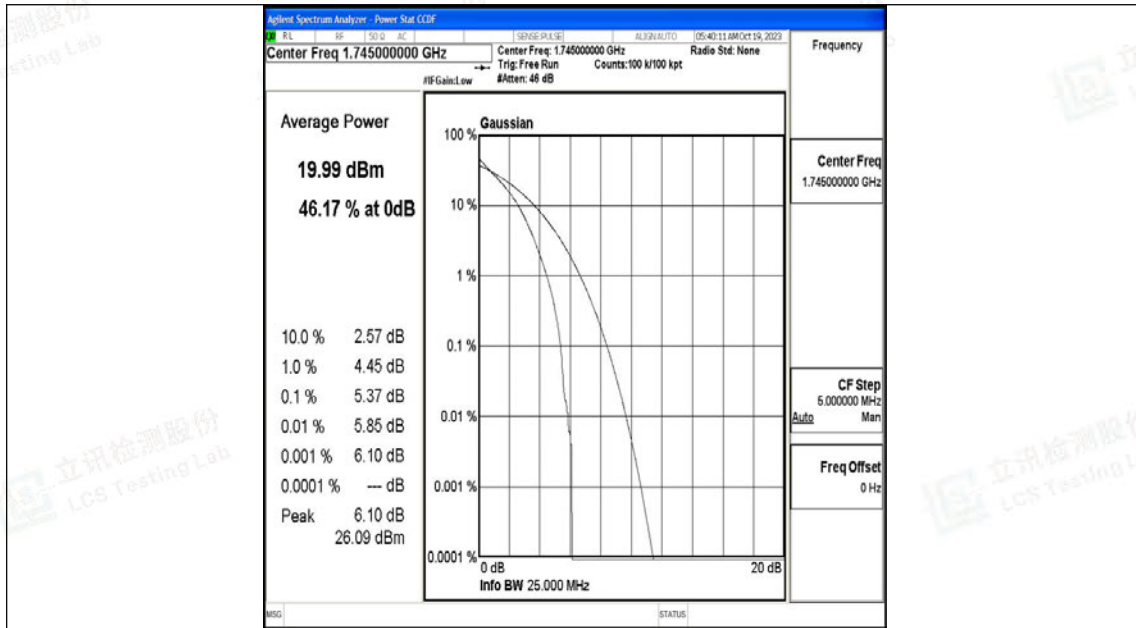

Test Graphs

Band66-1.4MHz-QPSK-131979-6RB#0-PASS

Band66-1.4MHz-16QAM-131979-6RB#0-PASS

Band66-1.4MHz-QPSK-132665-6RB#0-PASS

Band66-1.4MHz-16QAM-132665-6RB#0-PASS

Band66-3MHz-QPSK-132322-15RB#0-PASS

Band66-3MHz-16QAM-132322-15RB#0-PASS