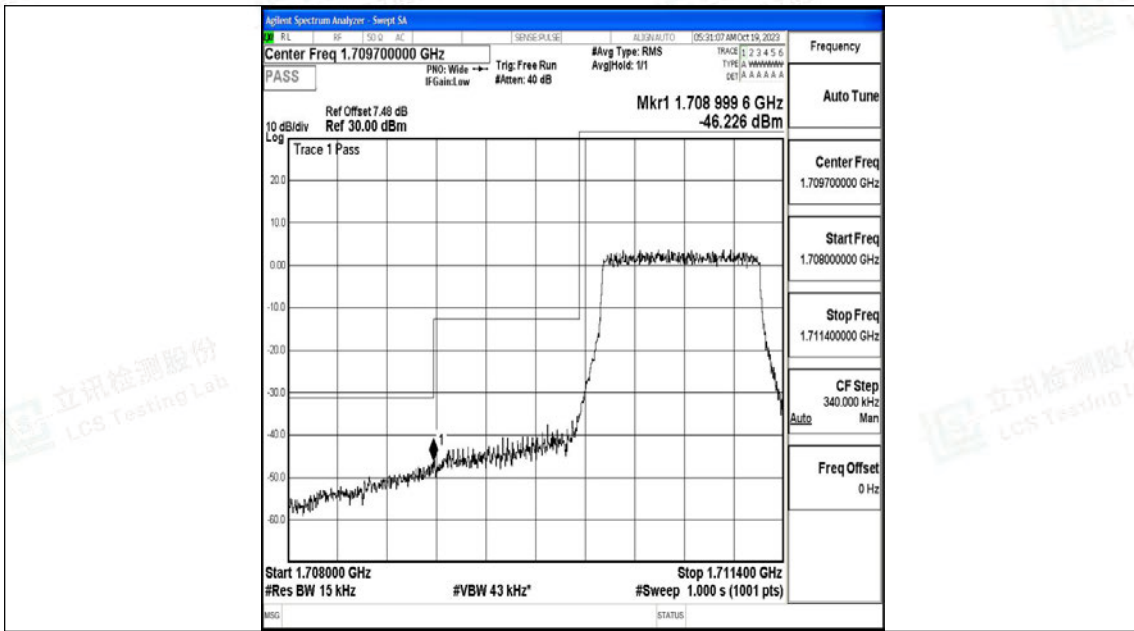

Test Graphs

Band66_1.4MHz_QPSK_131979_6RB#0