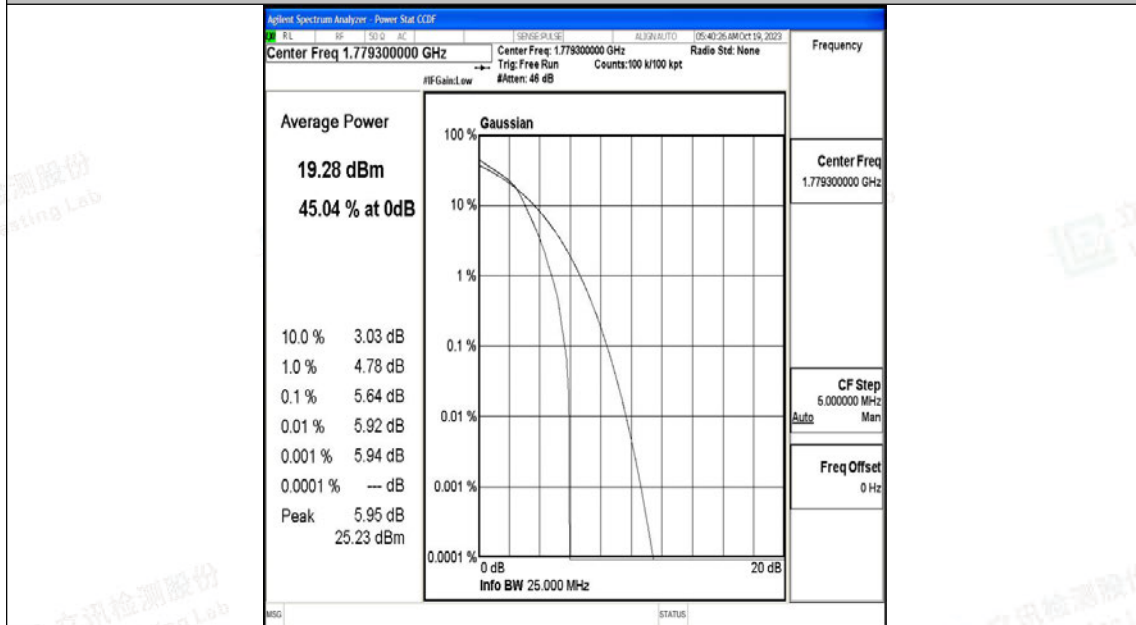

Test Graphs

Band66-1.4MHz-QPSK-131979-6RB#0-PASS

Band66-1.4MHz-16QAM-131979-6RB#0-PASS

Band66-1.4MHz-QPSK-132665-6RB#0-PASS

Band66-1.4MHz-16QAM-132665-6RB#0-PASS

Band66-3MHz-QPSK-132322-15RB#0-PASS

Band66-3MHz-16QAM-132322-15RB#0-PASS