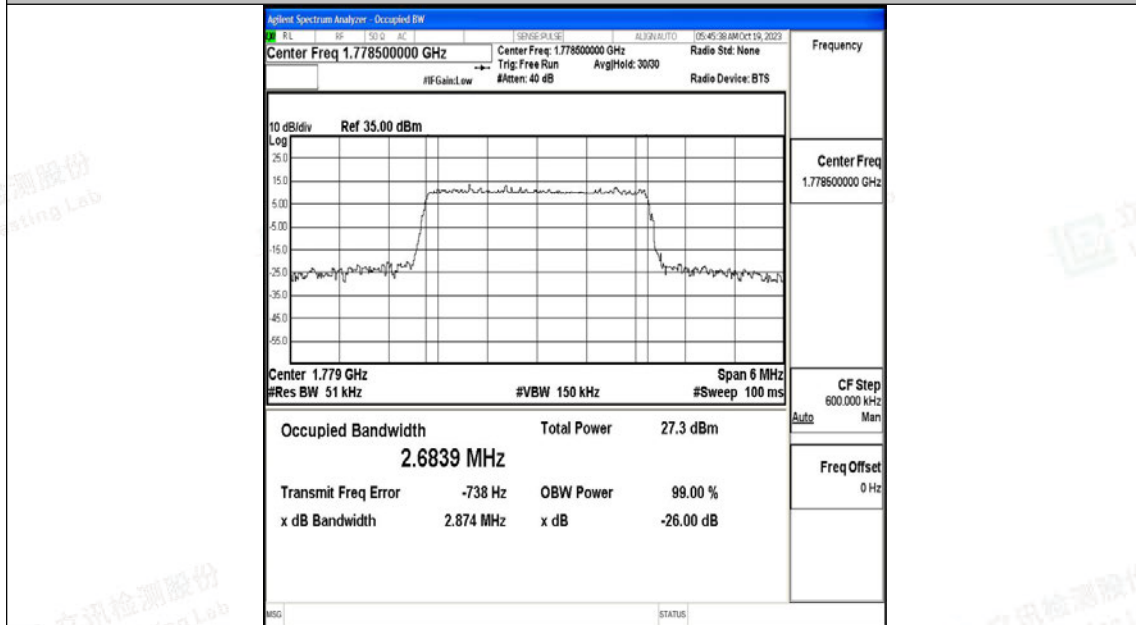

Band66-3MHz-16QAM-132657-15RB#0-PASS