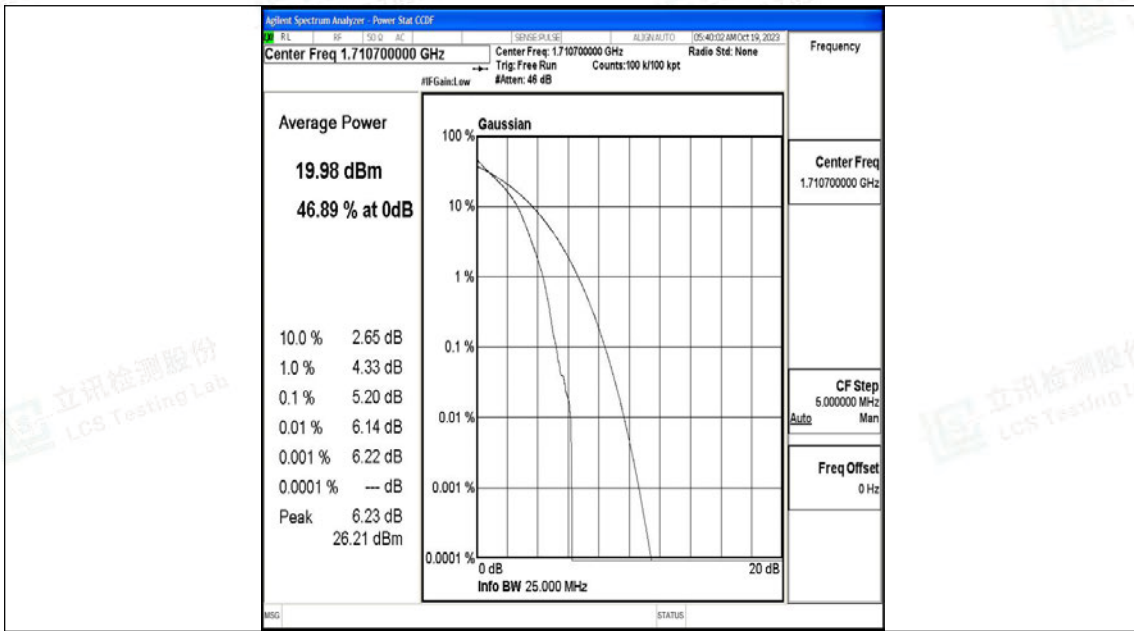

Test Graphs

Band66-1.4MHz-QPSK-131979-6RB#0-PASS