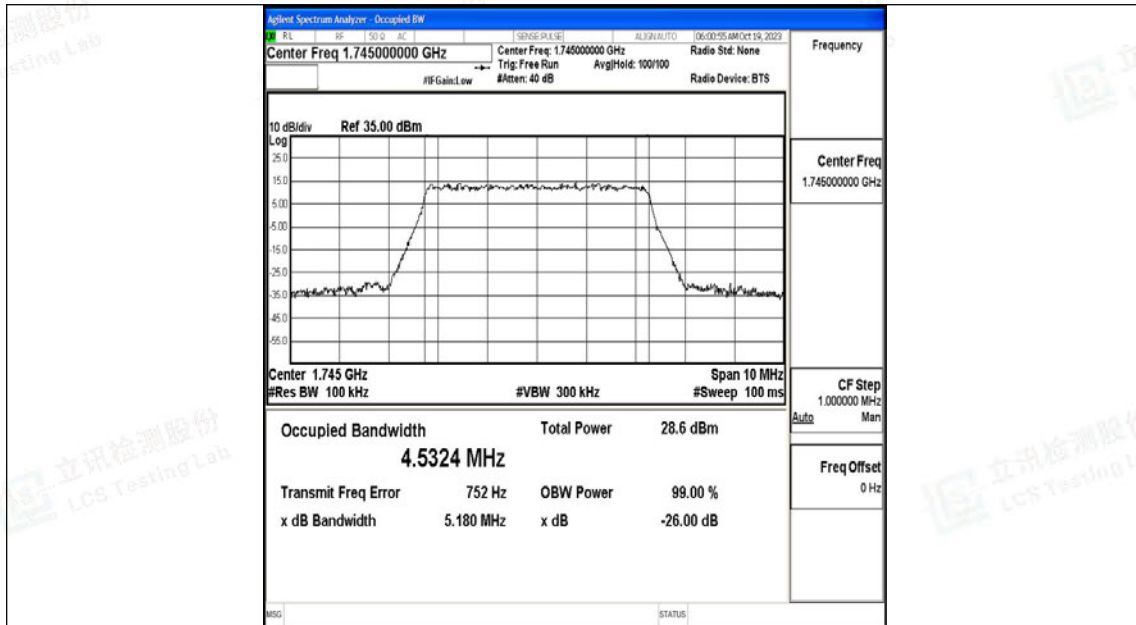

Band66-5MHz-QPSK-132322-25RB#0-PASS