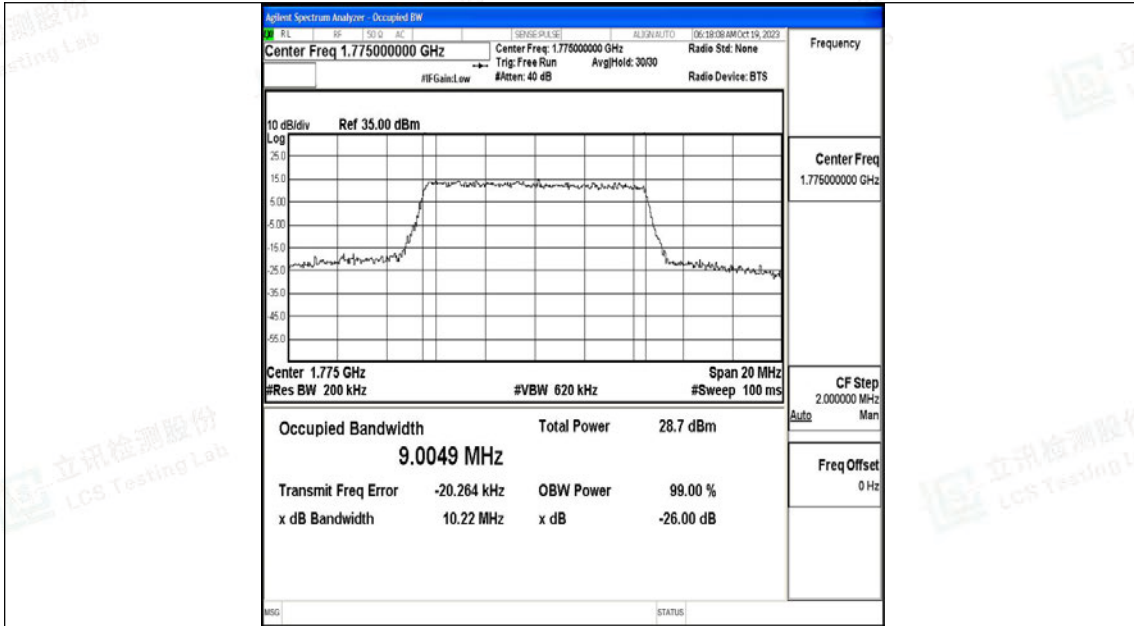

Band66-10MHz-QPSK-132622-50RB#0-PASS