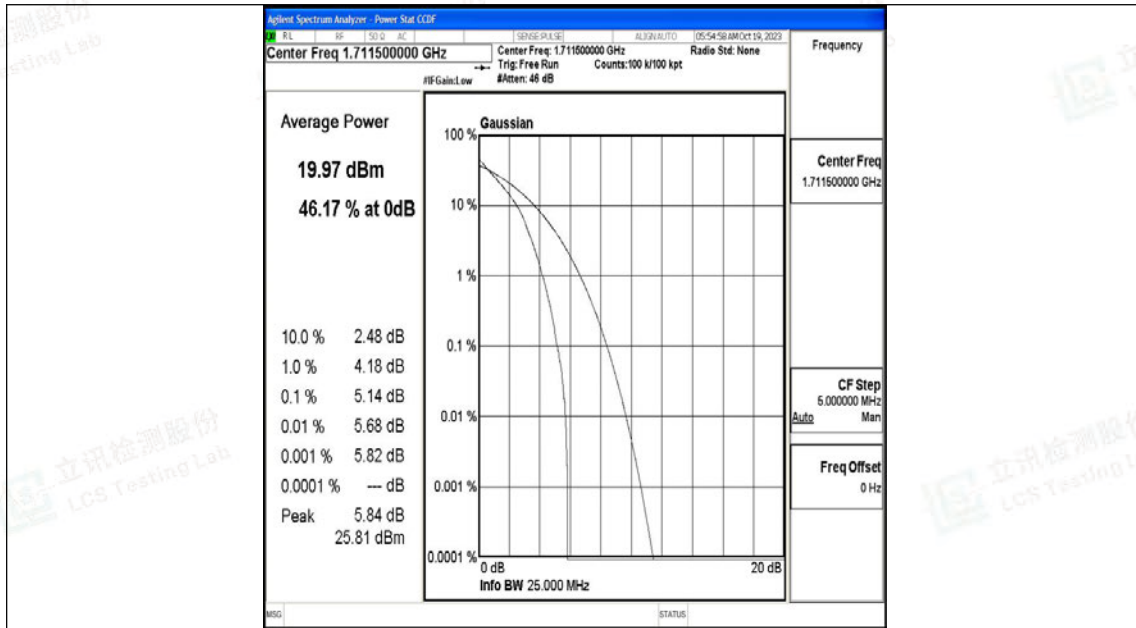

Test Graphs

Band66-1.4MHz-QPSK-131979-6RB#0-PASS

Band66-1.4MHz-16QAM-131979-6RB#0-PASS

Band66-1.4MHz-QPSK-132665-6RB#0-PASS

Band66-1.4MHz-16QAM-132665-6RB#0-PASS

Band66-3MHz-QPSK-132322-15RB#0-PASS

Band66-3MHz-16QAM-132322-15RB#0-PASS