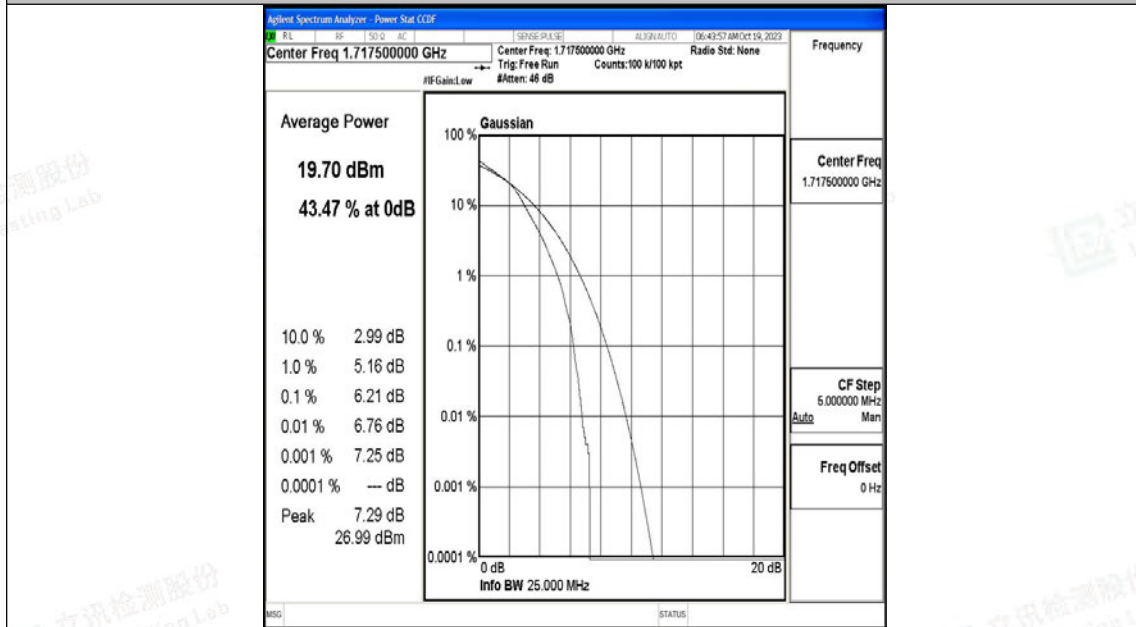

Band66-15MHz-16QAM-132047-75RB#0-PASS