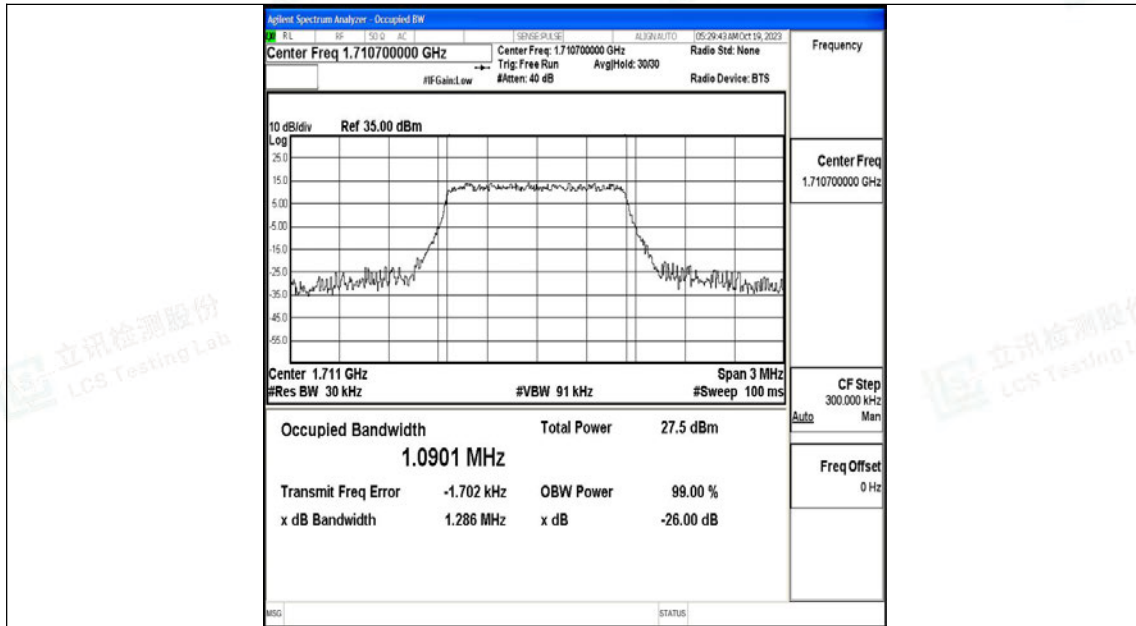

Test Graphs

Band66-1.4MHz-QPSK-131979-6RB#0-PASS