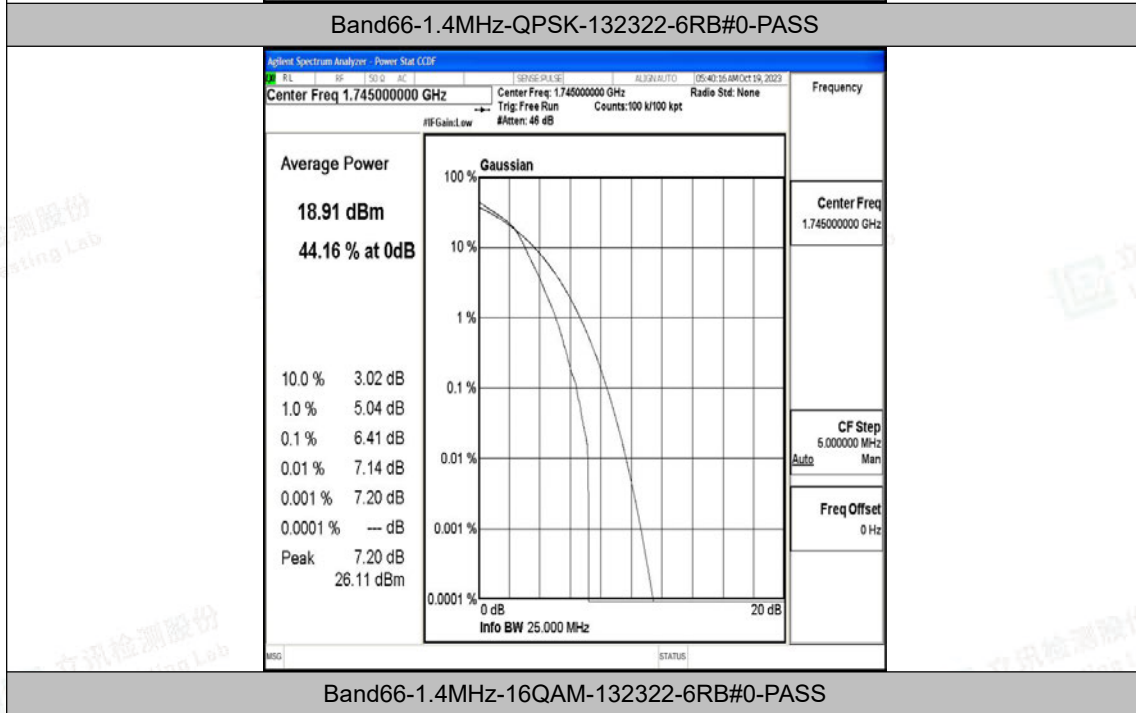

Test Graphs

Band66-1.4MHz-QPSK-131979-6RB#0-PASS

Band66-1.4MHz-16QAM-131979-6RB#0-PASS

Band66-1.4MHz-QPSK-132665-6RB#0-PASS

Band66-1.4MHz-16QAM-132665-6RB#0-PASS

Band66-3MHz-QPSK-132322-15RB#0-PASS

Band66-3MHz-16QAM-132322-15RB#0-PASS