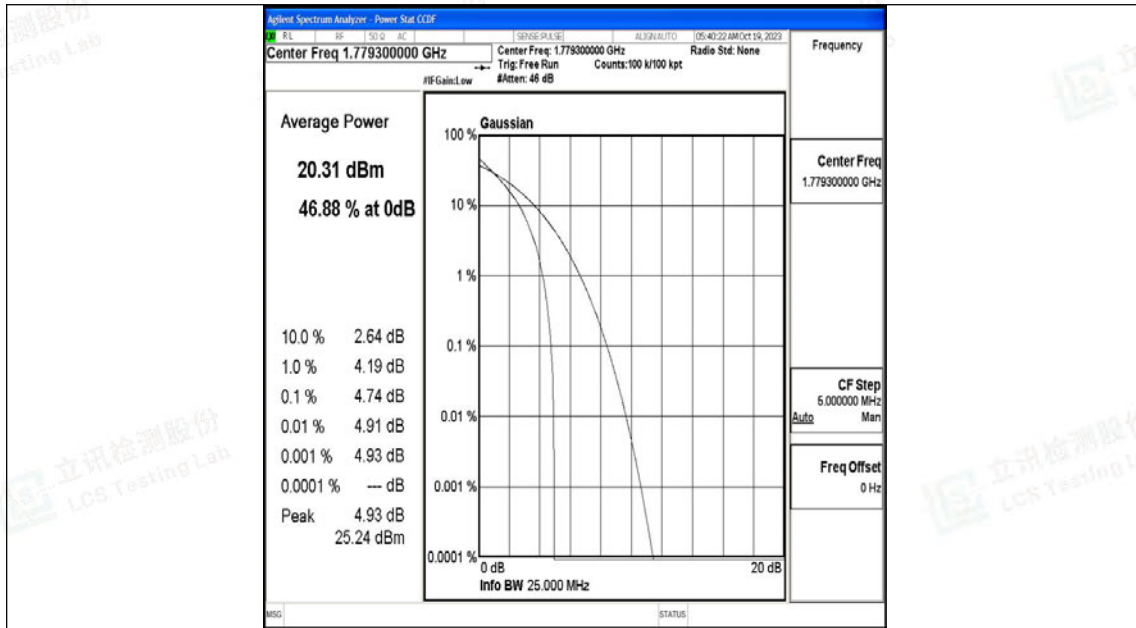

Test Graphs

Band66-1.4MHz-QPSK-131979-6RB#0-PASS

Band66-1.4MHz-16QAM-131979-6RB#0-PASS

Band66-1.4MHz-QPSK-132665-6RB#0-PASS

Band66-1.4MHz-16QAM-132665-6RB#0-PASS

Band66-3MHz-QPSK-132322-15RB#0-PASS

Band66-3MHz-16QAM-132322-15RB#0-PASS