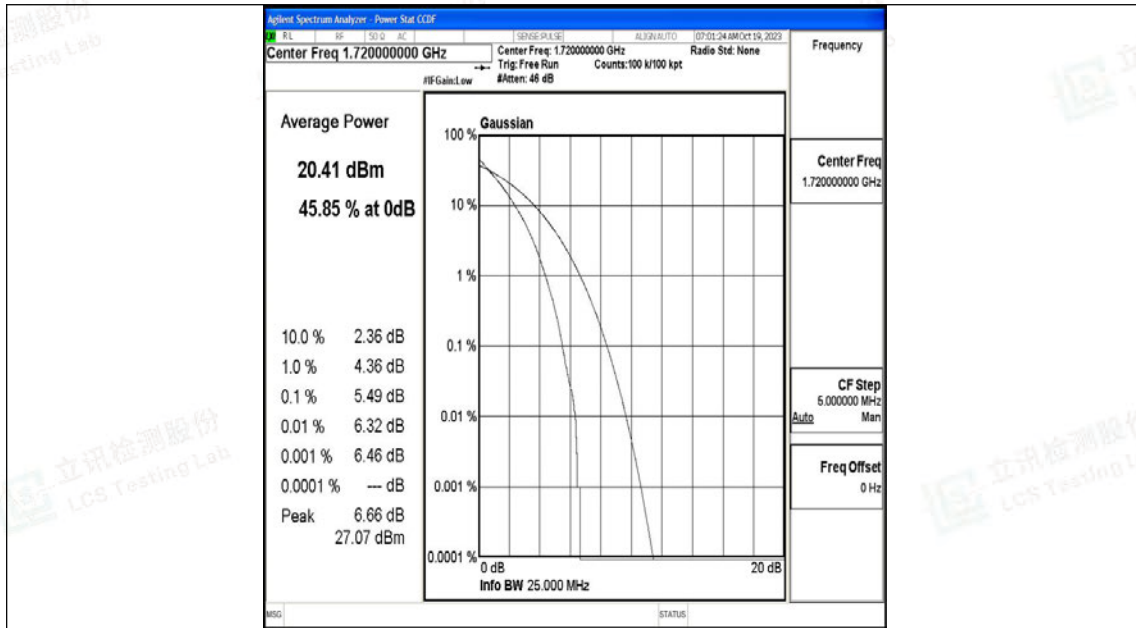

Band66-10MHz-QPSK-132622-50RB#0-PASS

Band66-10MHz-16QAM-132622-50RB#0-PASS

Band66-15MHz-QPSK-132047-75RB#0-PASS

Band66-15MHz-16QAM-132047-75RB#0-PASS

Band66-15MHz-QPSK-132322-75RB#0-PASS

Band66-15MHz-16QAM-132322-75RB#0-PASS