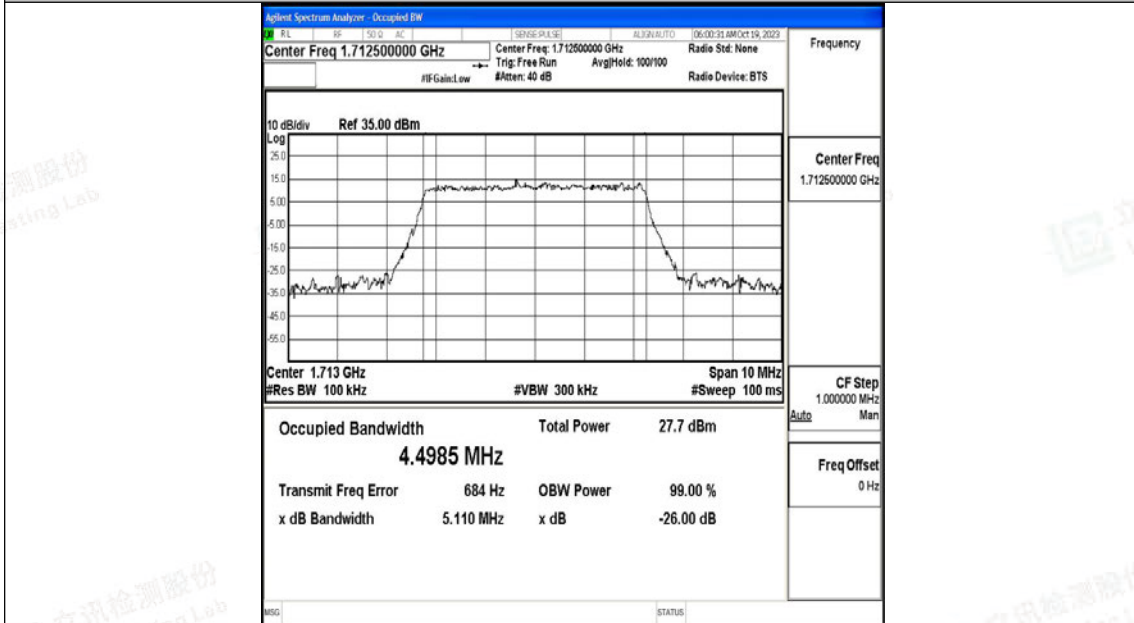

Band66-5MHz-16QAM-131997-25RB#0-PASS