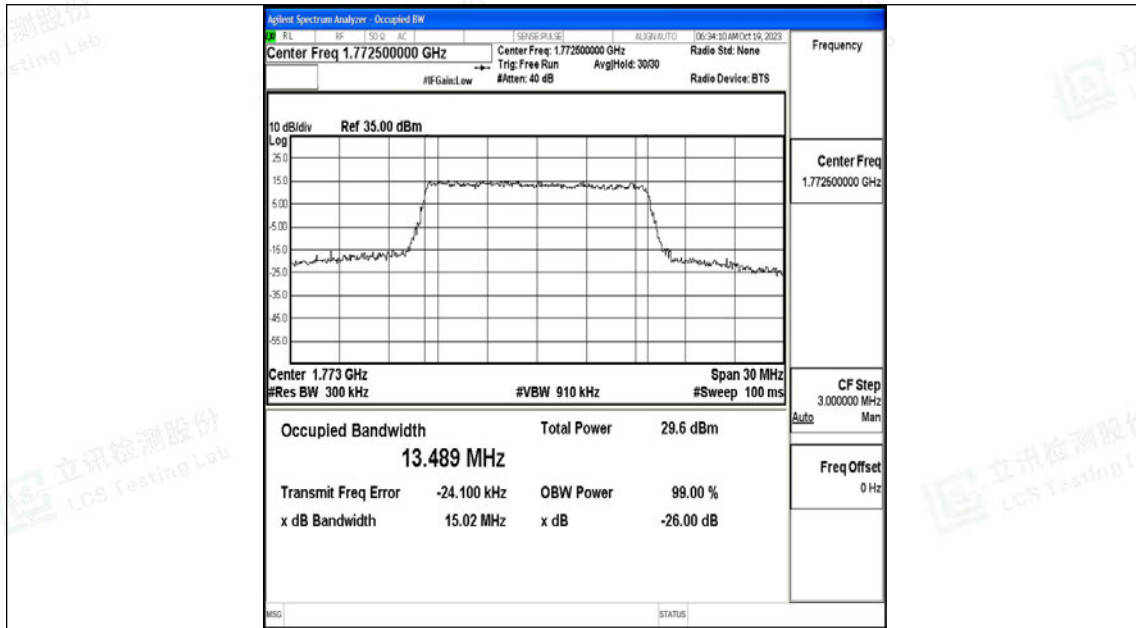

Band66-15MHz-QPSK-132047-75RB#0-PASS

Band66-15MHz-16QAM-132047-75RB#0-PASS

Band66-15MHz-QPSK-132322-75RB#0-PASS

Band66-15MHz-16QAM-132322-75RB#0-PASS

Band66-15MHz-QPSK-132597-75RB#0-PASS

Band66-15MHz-16QAM-132597-75RB#0-PASS