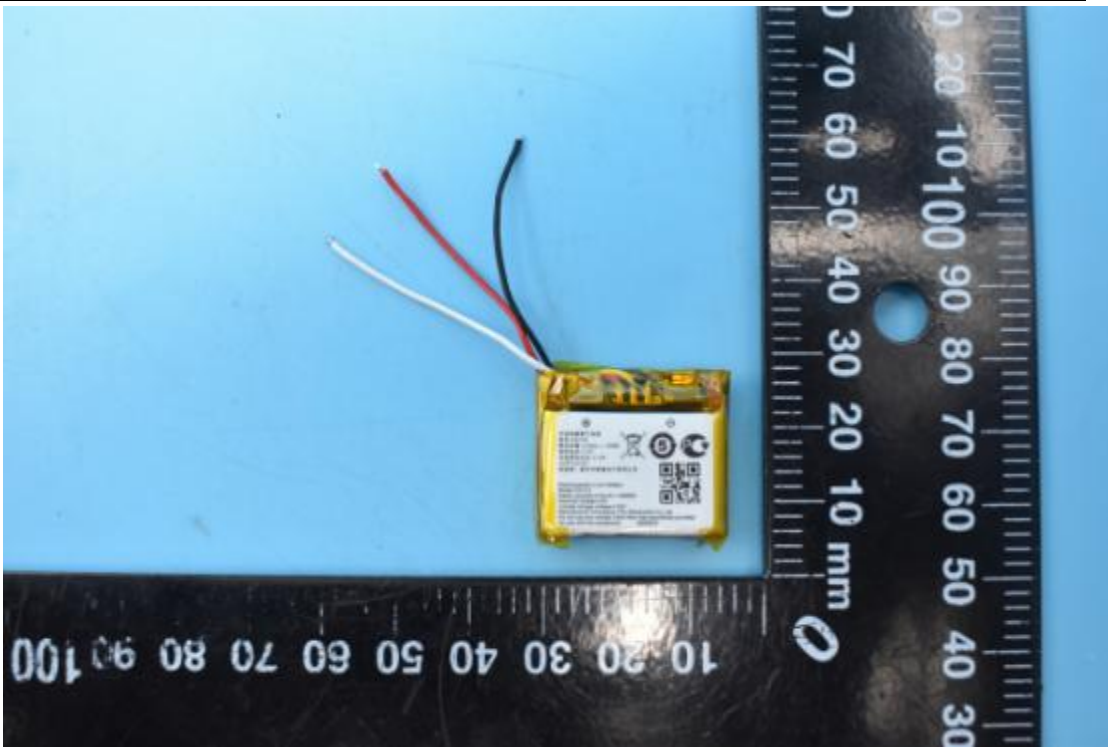

FCC ID:2ASDISS3001T

IC:24662-ESS3001T

Internal Photos

1. EUT uncover view

Right Earphone

Left Earphone

Battery cell 2

2. Antenna view