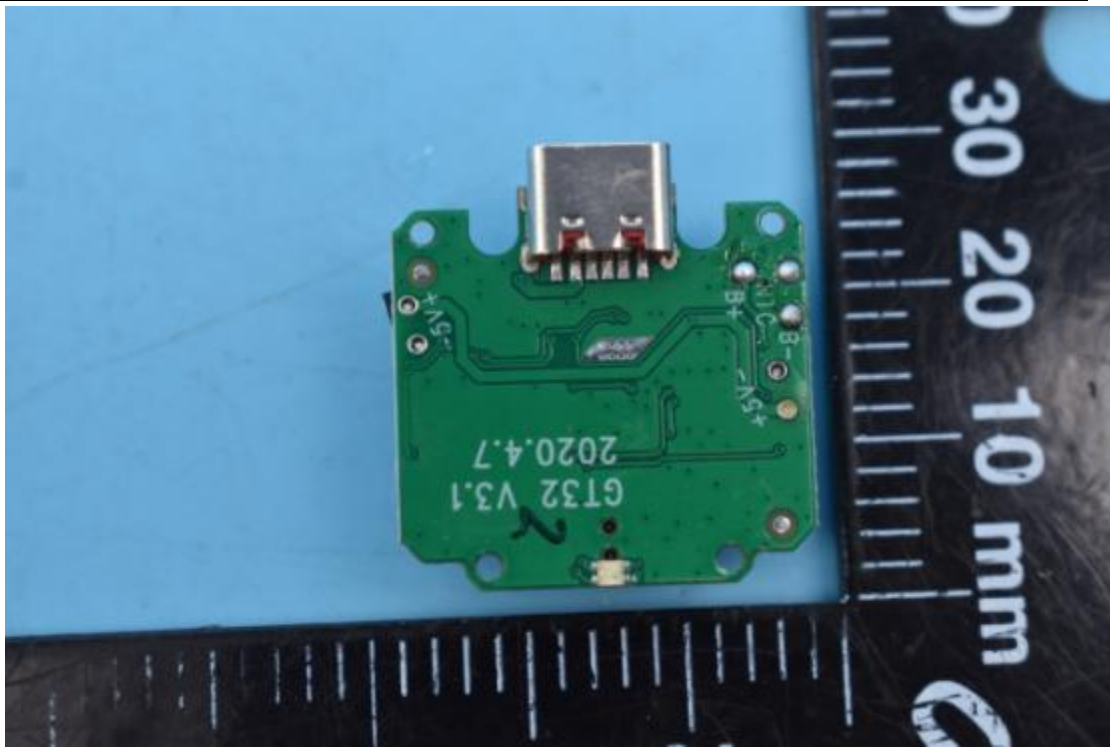

FCC ID:2ASDISS3001T

IC:24662-ESS3001T

Internal Photos

1. EUT uncover view

Right Earphone

Left Earphone

Battery cell 2

2. Antenna view

Right Earphone

Left Earphone