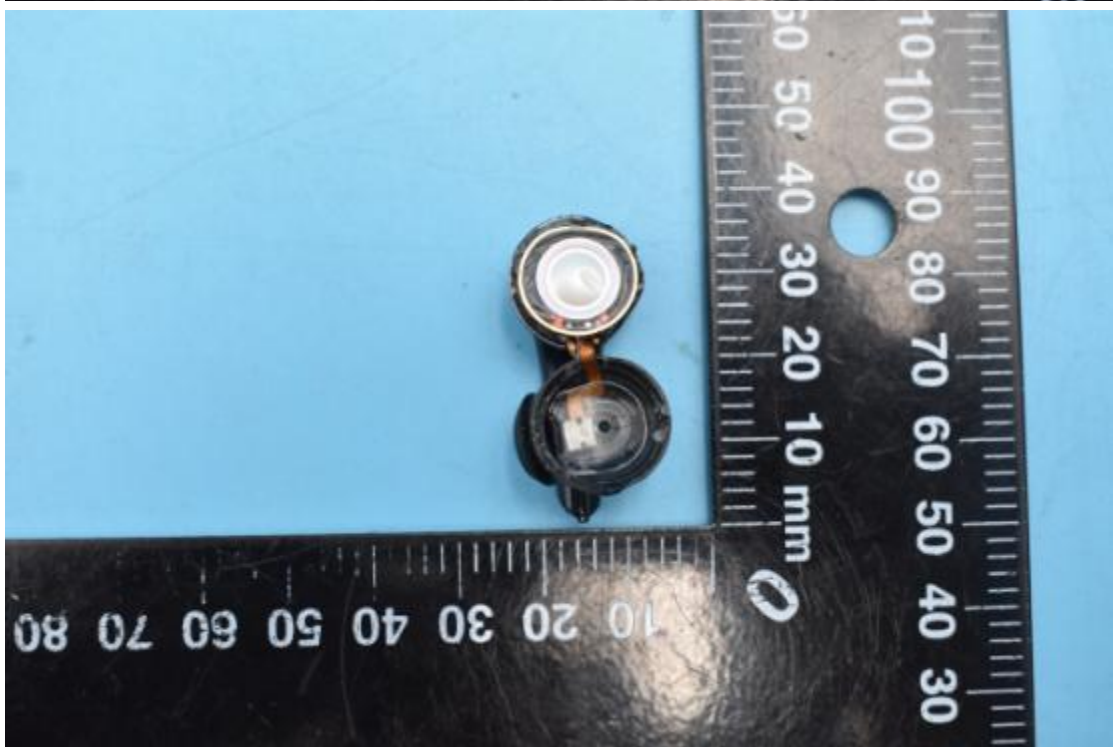

FCC ID:2ASDISS3001T

IC:24662-ESS3001T

Internal Photos

1. EUT uncover view

Right Earphone

Left Earphone

Battery cell 2

2. Antenna view

Right Earphone

Left Earphone