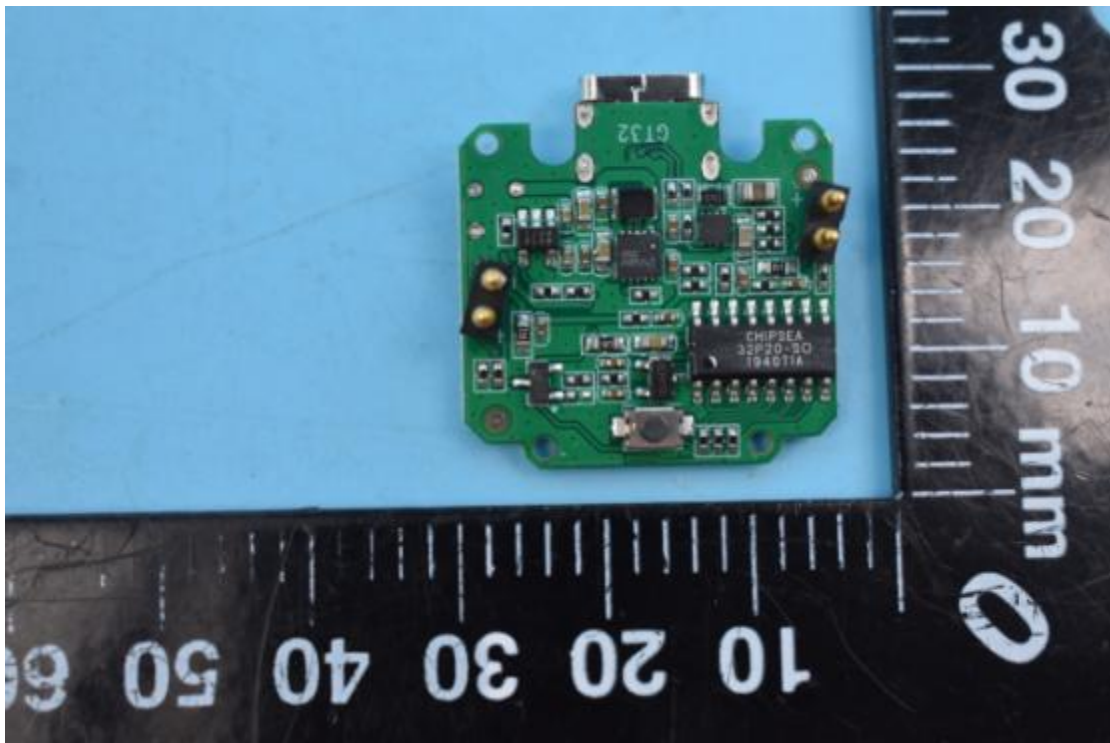

FCC ID:2ASDISS3001T

IC:24662-ESS3001T

Internal Photos

1. EUT uncover view

Right Earphone

Left Earphone

Battery cell 2

2. Antenna view

Right Earphone

Left Earphone