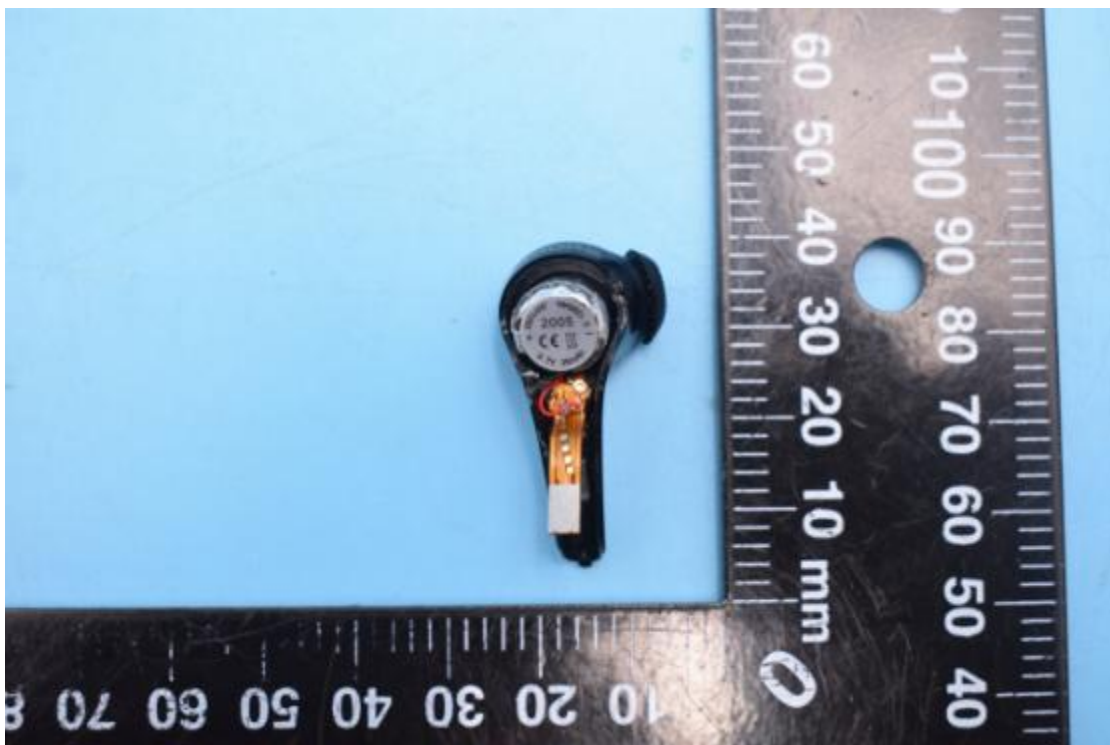

FCC ID:2ASDISS3001T

IC:24662-ESS3001T

Internal Photos

1. EUT uncover view

Right Earphone

Left Earphone

Battery cell 2

2. Antenna view

Right Earphone

Left Earphone