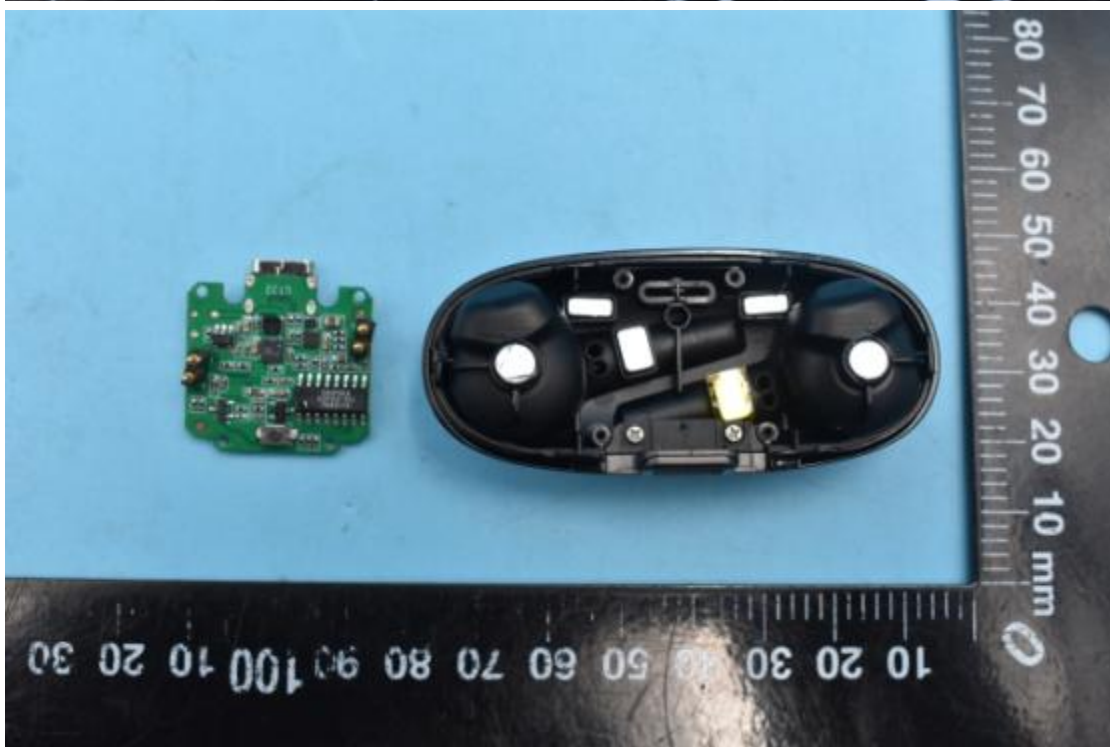

FCC ID:2ASDISS3001T

IC:24662-ESS3001T

Internal Photos

1. EUT uncover view

Right Earphone

Left Earphone

Battery cell 2

2. Antenna view

Right Earphone

Left Earphone