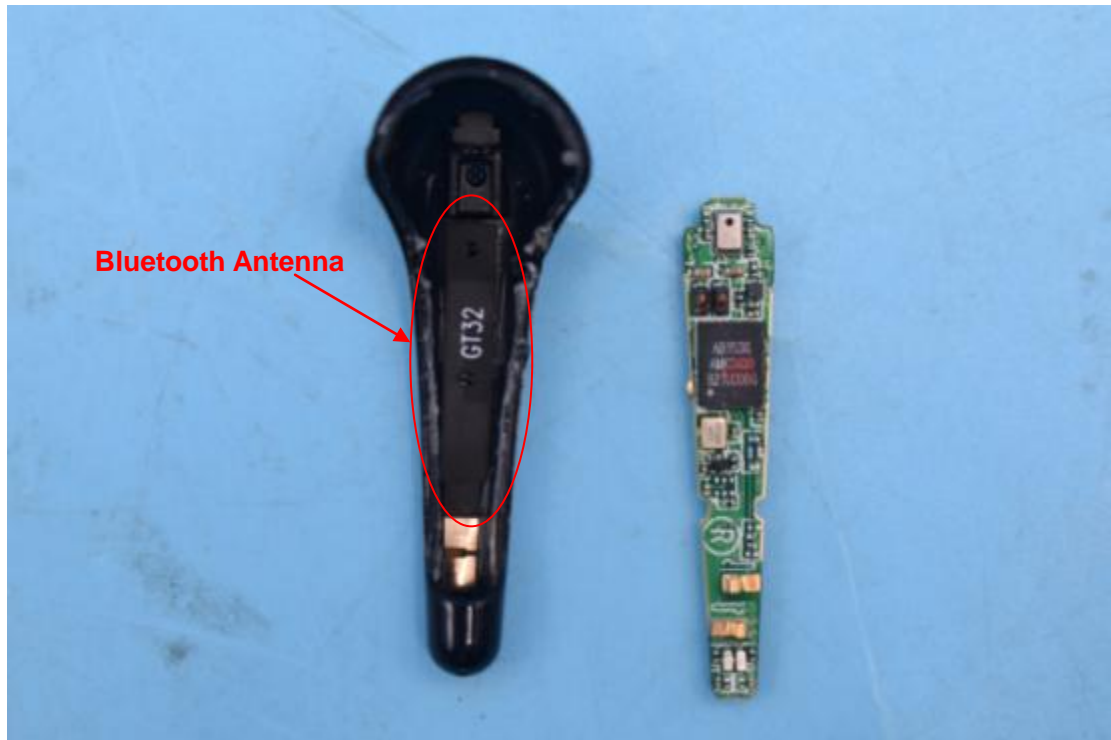

FCC ID:2ASDISS3001T

IC:24662-ESS3001T

Internal Photos

1. EUT uncover view

Right Earphone

Left Earphone

Battery cell 2

2. Antenna view

Right Earphone

Left Earphone