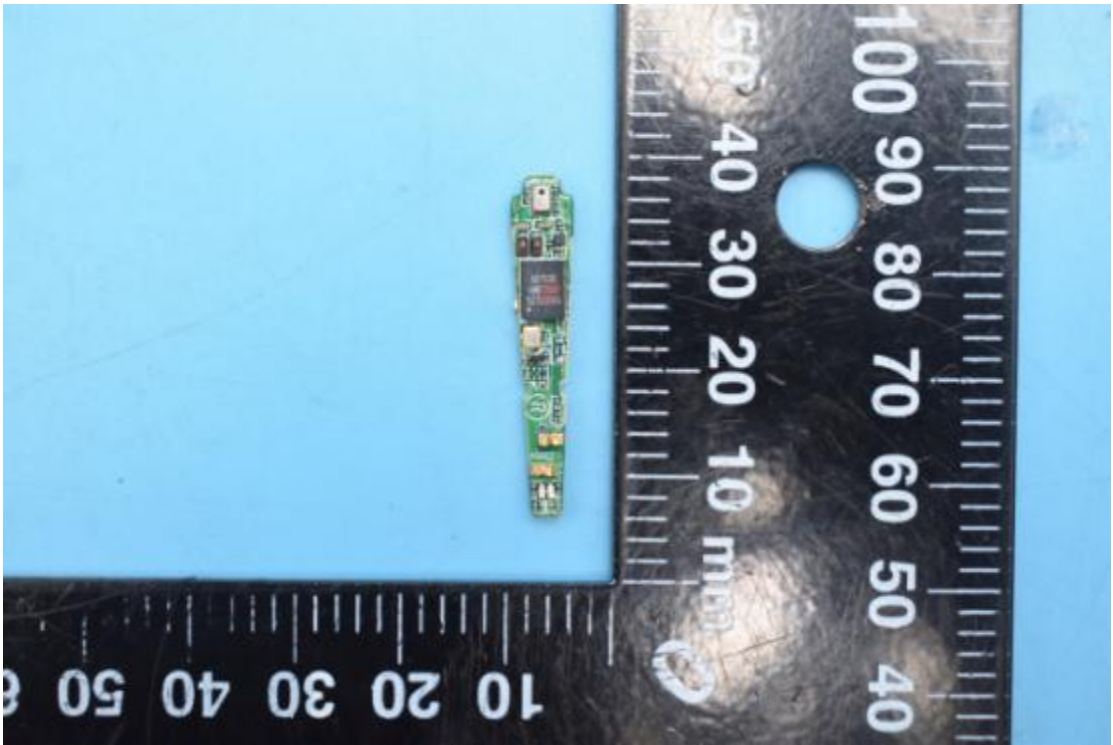

FCC ID:2ASDISS3001T

IC:24662-ESS3001T

Internal Photos

1. EUT uncover view

Right Earphone

Left Earphone

Battery cell 2

2. Antenna view

Right Earphone

Left Earphone