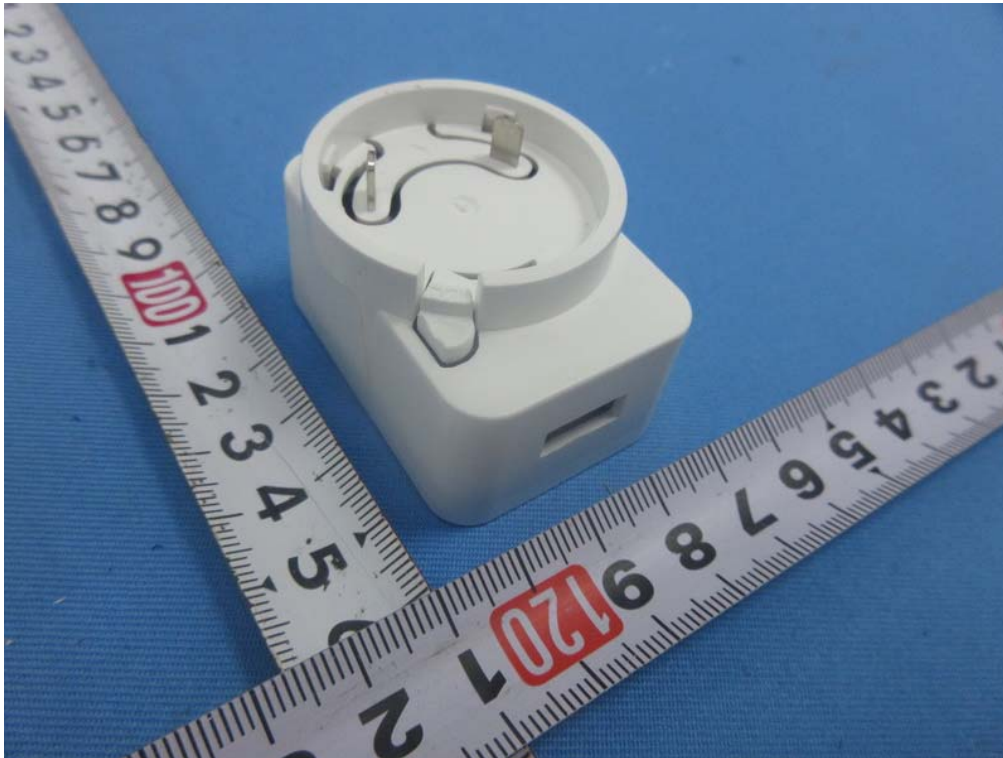

ATTACHMENT

PHOTOGRAPHS OF EUT

Adapter: KA0601A-0501200DEU

Adapter: KA06E-0501200US