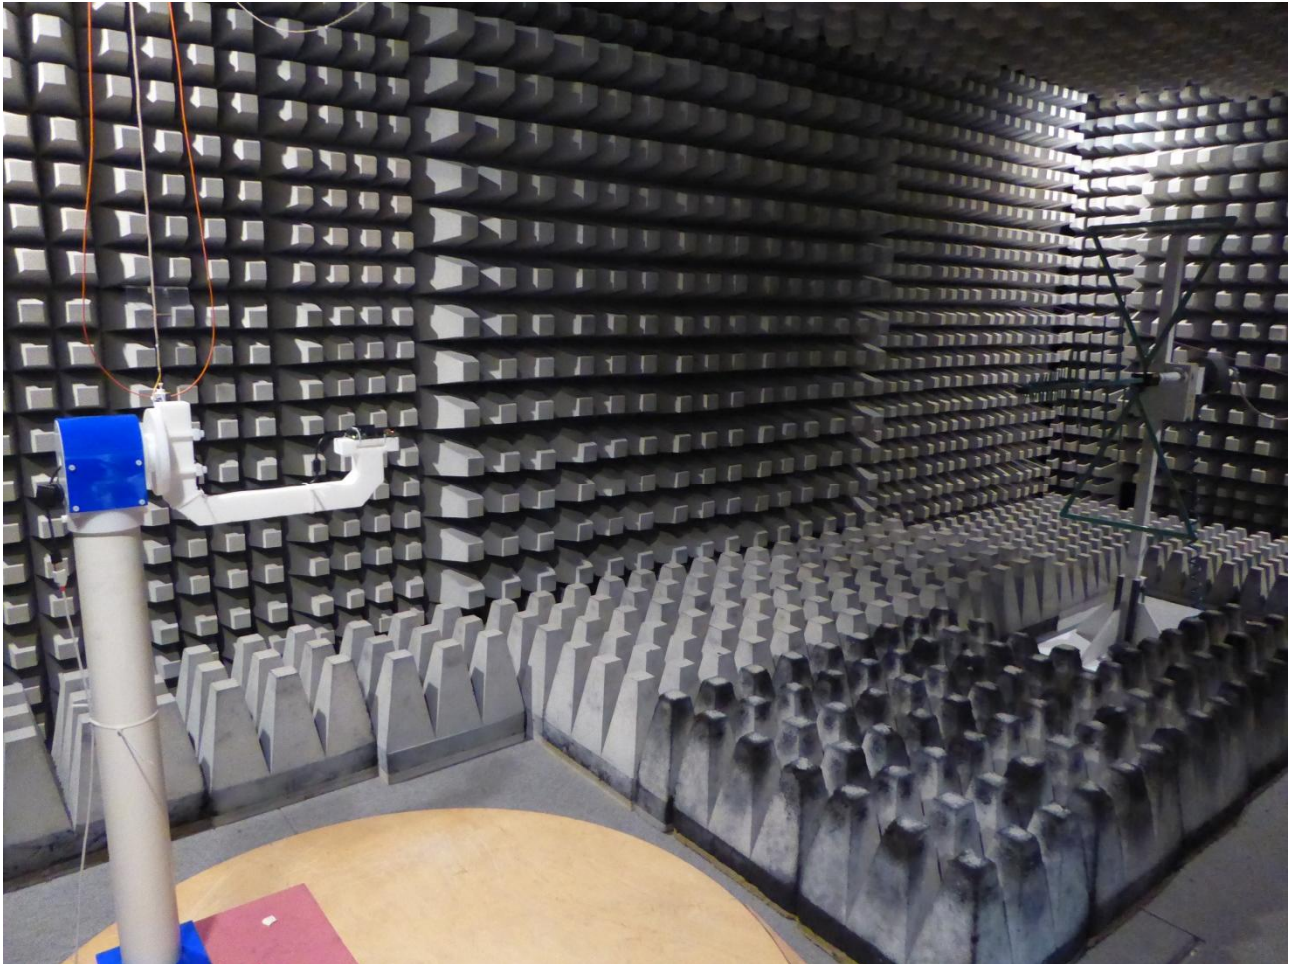

## ANNEX A TEST SETUP PHOTOS

170297\_E6\_01.jpg: Test setup – antenna port conducted measurements

## ANNEX A TEST SETUP PHOTOS

170297\_E6\_02.jpg: Test setup fully anechoic chamber

## ANNEX A TEST SETUP PHOTOS

170297\_E6\_03.jpg: Test setup fully anechoic chamber