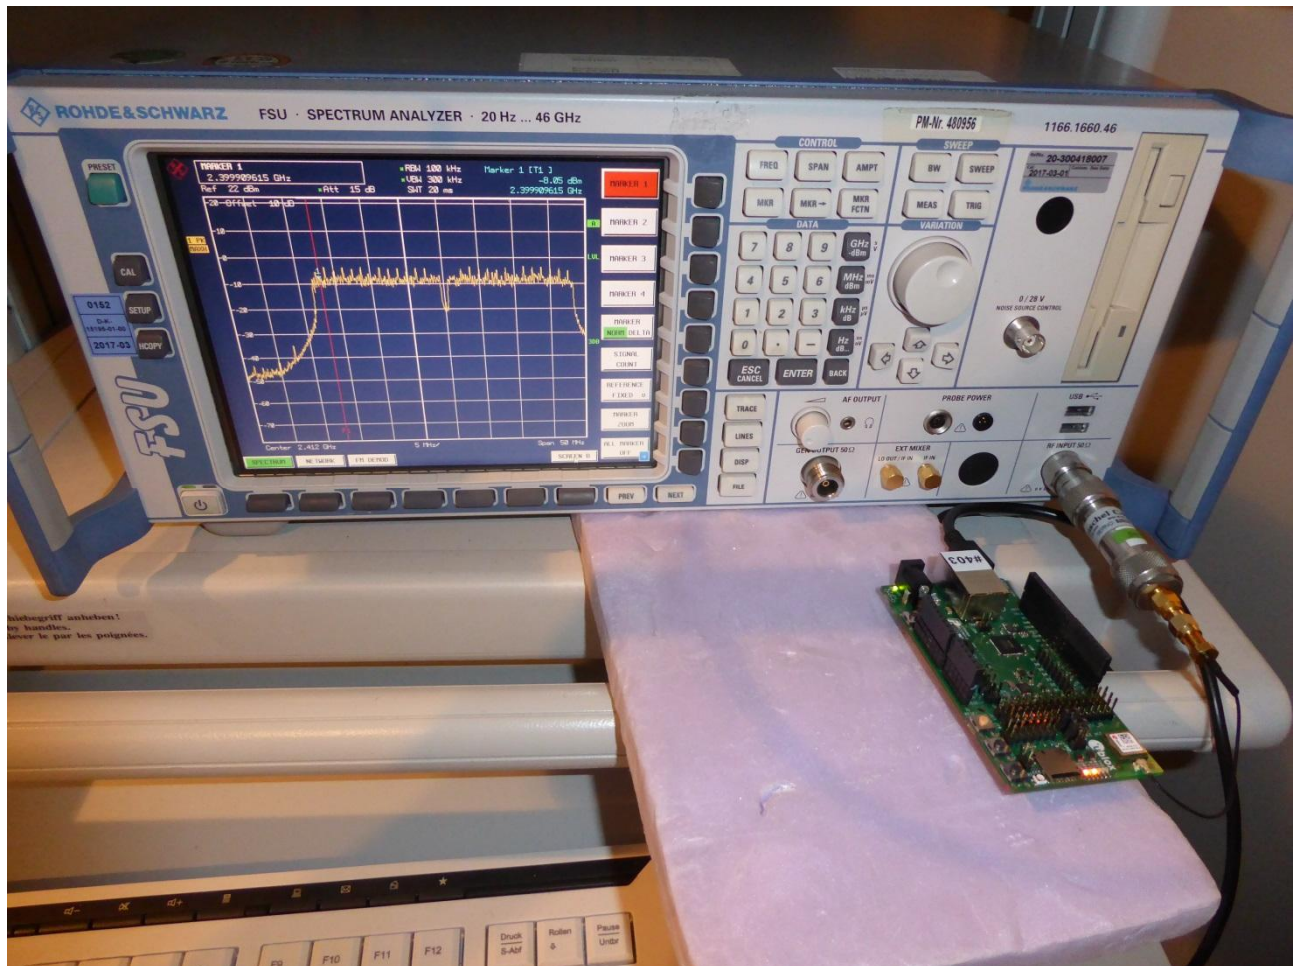

## ANNEX A TEST SETUP PHOTOS

170297\_E6\_01.jpg: Test setup – antenna port conducted measurements

## ANNEX A TEST SETUP PHOTOS

170297\_E6\_02.jpg: Test setup fully anechoic chamber