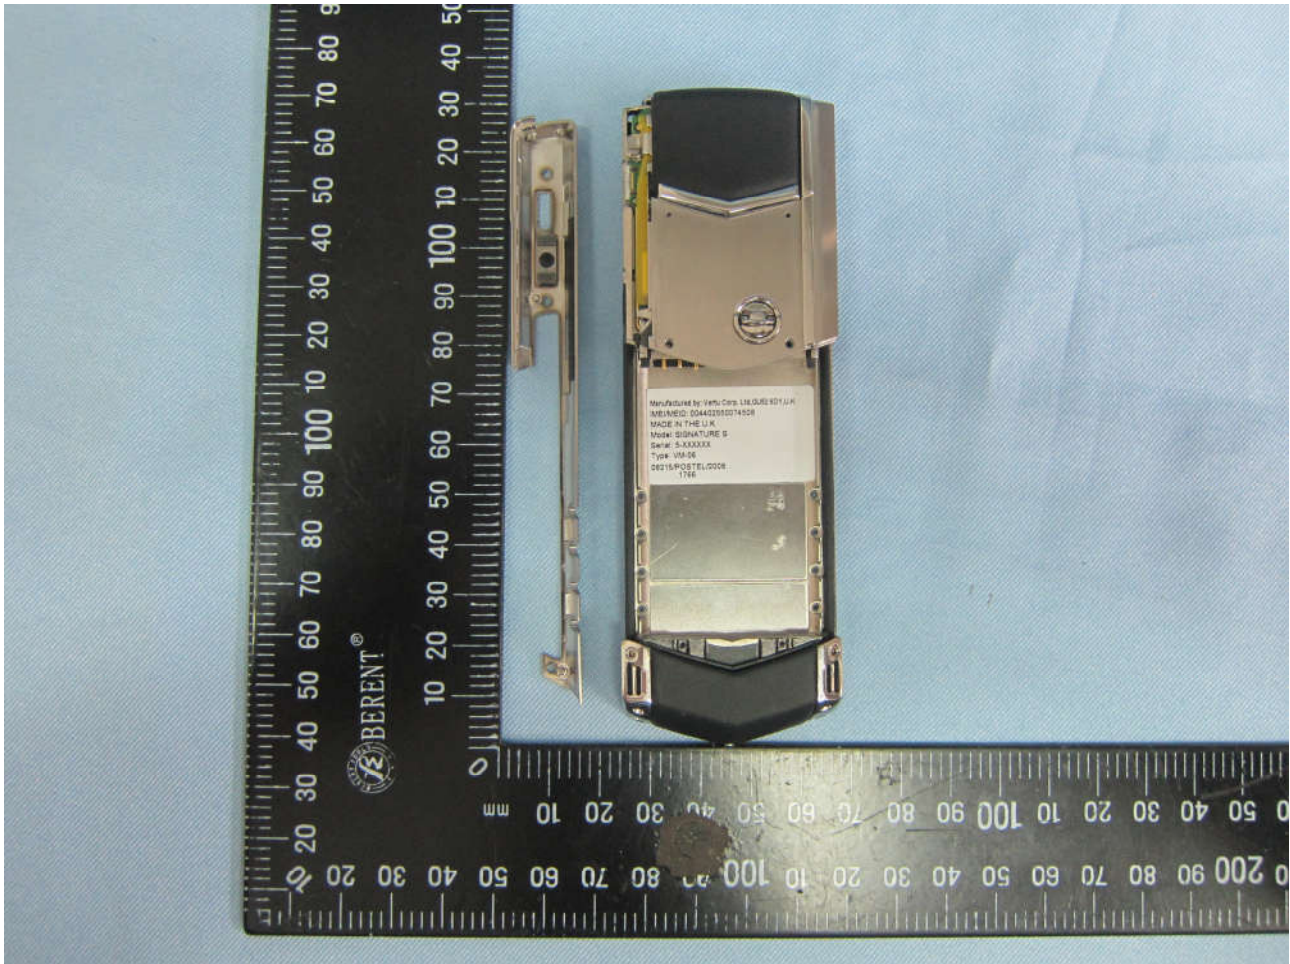

3. Internal Photograph of EUT

Brand Name: VERTU; Model Name: SIGNATURE S; Type: VM-06

Brand Name: VERTU; Model Name: SIGNATURE S; Type: VM-06

Brand Name: VERTU; Model Name: SIGNATURE S; Type: VM-06

Brand Name: VERTU; Model Name: SIGNATURE S; Type: VM-06

Brand Name: VERTU; Model Name: SIGNATURE S; Type: VM-06

Brand Name: VERTU; Model Name: SIGNATURE S; Type: VM-06

Brand Name: VERTU; Model Name: SIGNATURE S; Type: VM-06

Brand Name: VERTU; Model Name: SIGNATURE S; Type: VM-06