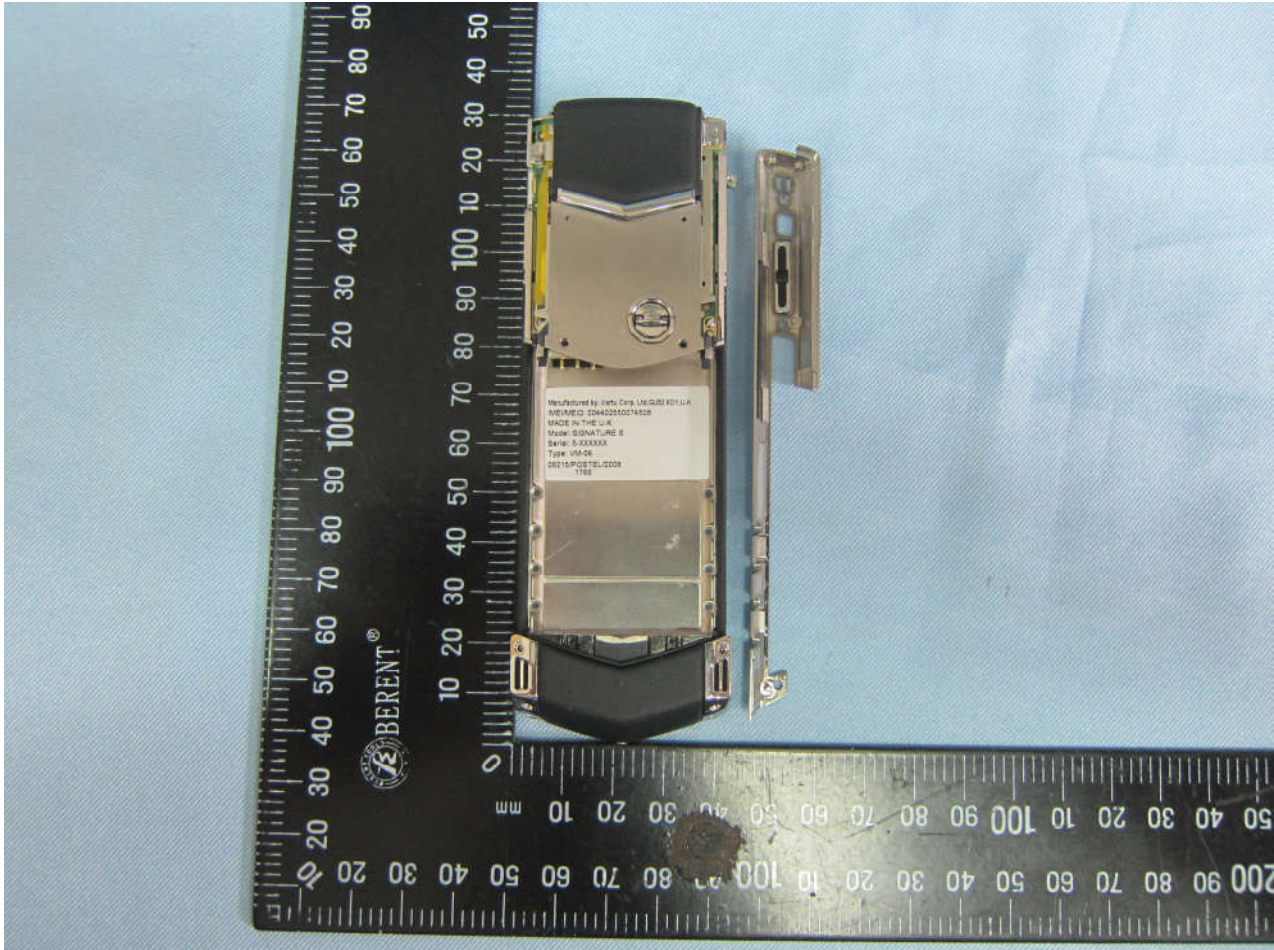

3. Internal Photograph of EUT

Brand Name: VERTU; Model Name: SIGNATURE S; Type: VM-06

Brand Name: VERTU; Model Name: SIGNATURE S; Type: VM-06

Brand Name: VERTU; Model Name: SIGNATURE S; Type: VM-06

Brand Name: VERTU; Model Name: SIGNATURE S; Type: VM-06

Brand Name: VERTU; Model Name: SIGNATURE S; Type: VM-06

Brand Name: VERTU; Model Name: SIGNATURE S; Type: VM-06

Brand Name: VERTU; Model Name: SIGNATURE S; Type: VM-06

Brand Name: VERTU; Model Name: SIGNATURE S; Type: VM-06