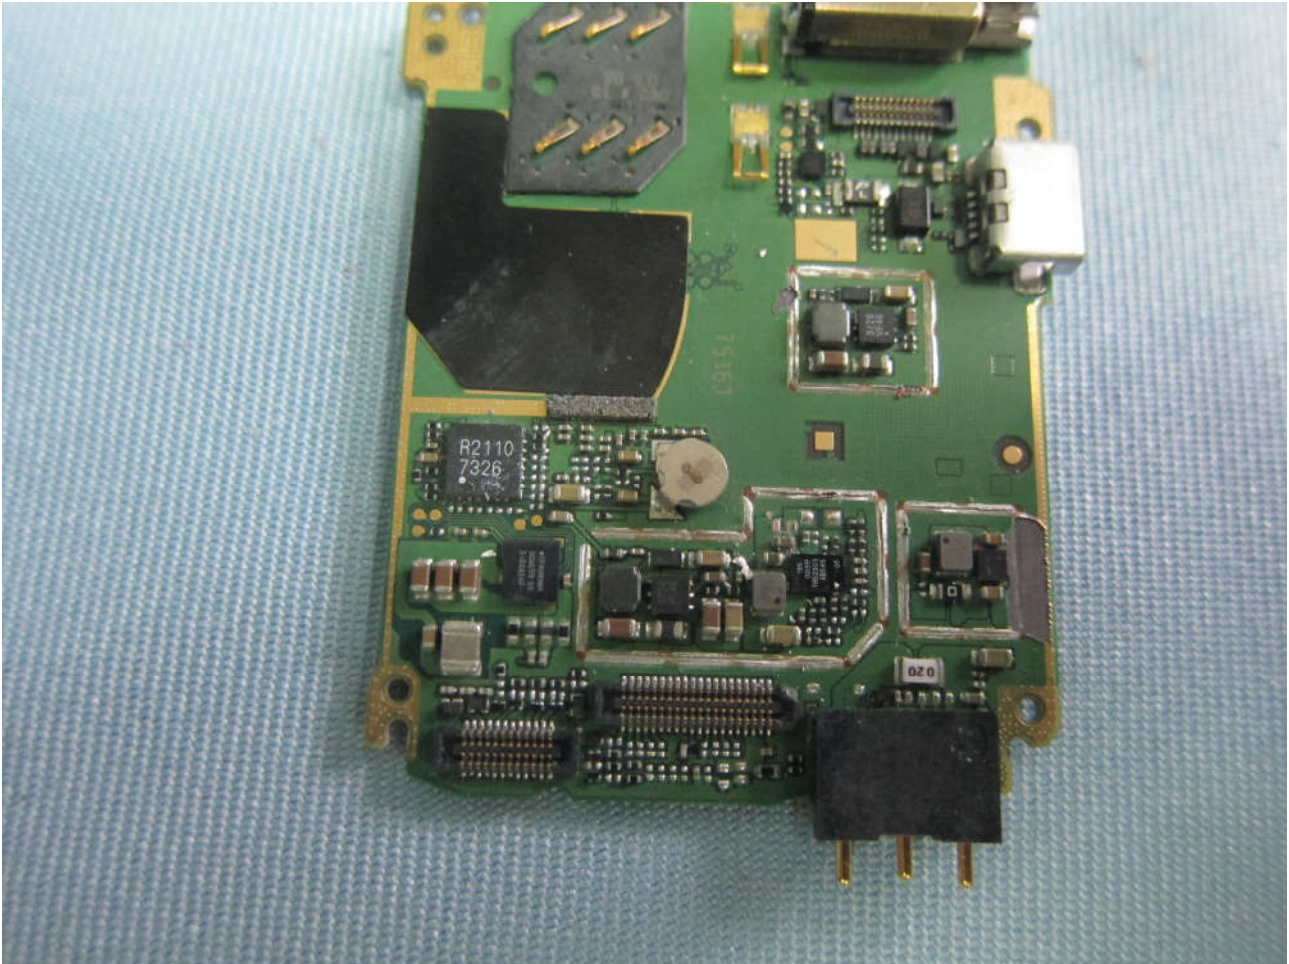

Brand Name: VERTU; Model Name: SIGNATURE S; Type: VM-06

Brand Name: VERTU; Model Name: SIGNATURE S; Type: VM-06

Brand Name: VERTU; Model Name: SIGNATURE S; Type: VM-06

Brand Name: VERTU; Model Name: SIGNATURE S; Type: VM-06

Brand Name: VERTU; Model Name: SIGNATURE S; Type: VM-06

Brand Name: VERTU; Model Name: SIGNATURE S; Type: VM-06

Sample 1 Bluetooth Antenna <Tx / Rx>

Brand Name: VERTU; Model Name: SIGNATURE S; Type: VM-06