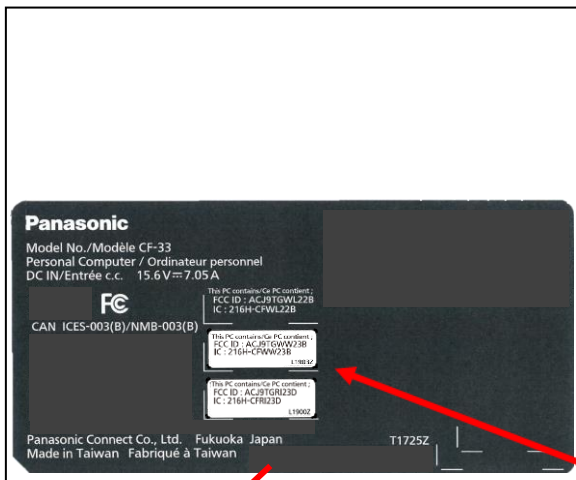

Tablet Computer
Bottom view

**Label for CF-33
(Under the battery pack)**

WWAN FCC ID and ISED certification number label to be affixed to the nameplate using strong adhesive on its backside.

Users can confirm the FCC ID/ ISED certification number on the nameplate when they attach the battery pack.

The label is affixed to the host device using strong adhesive on its backside.