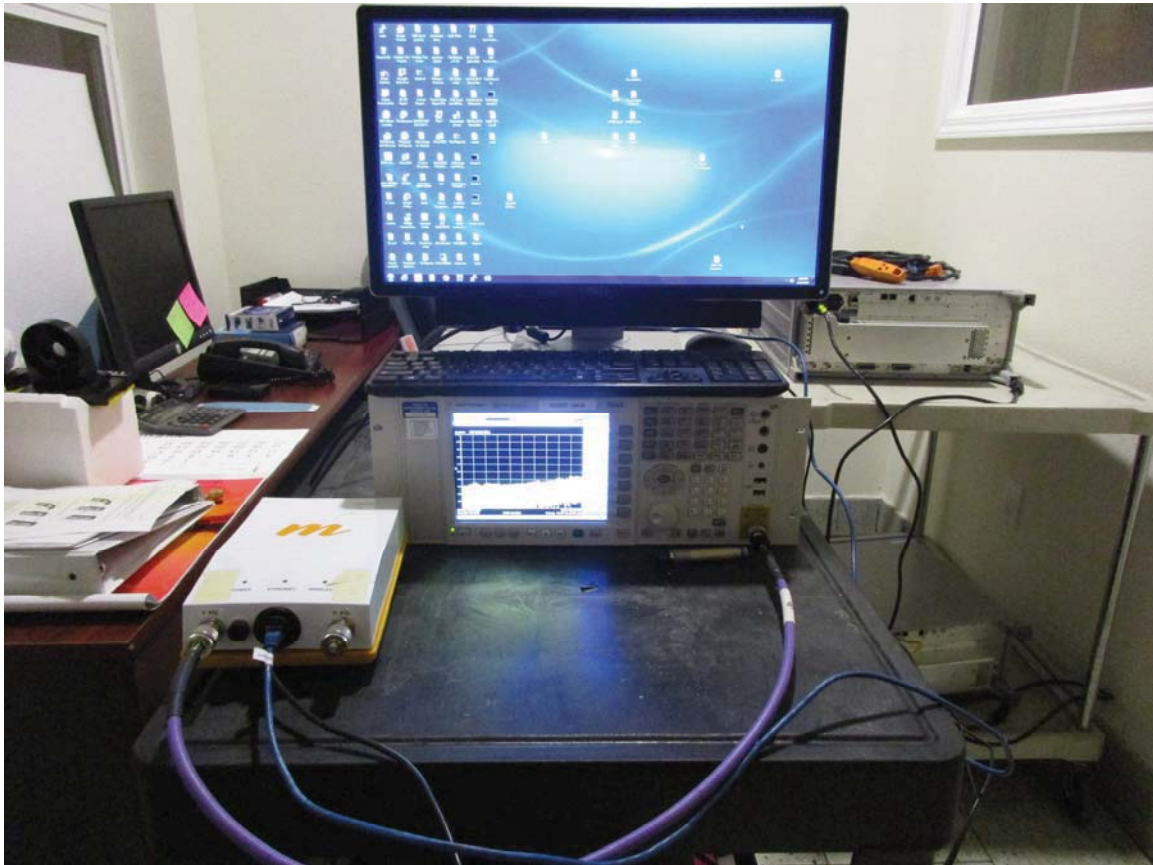

ELECTRO MAGNETIC TEST, INC.

1547 Plymouth Street, Mountain View, CA 94043 Tel: (650)965-4000 Fax: (650)965-3000

TEST SETUP PHOTOS

Mimosa Networks
Point to Multipoint Device
Model: B5c/B5
Conducted Antenna Port Testing