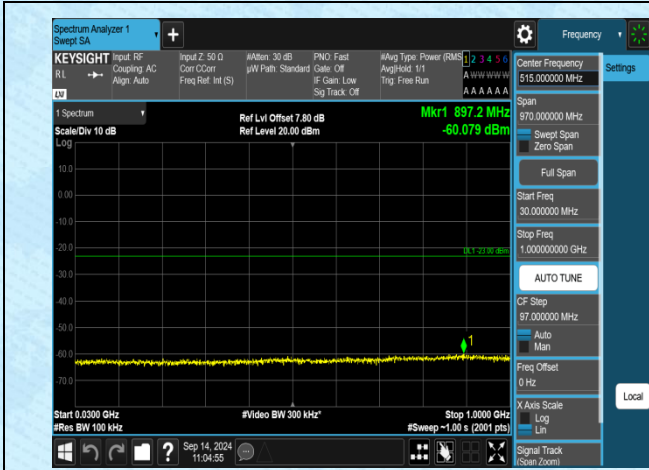

Band4-15MHz-QPSK-20175-1RB#0-30~1000-PASS

Band4-15MHz-QPSK-20175-1RB#0-1000~3000-PASS

Band4-15MHz-QPSK-20175-1RB#0-3000~20000-PASS

Band4-15MHz-QPSK-20325-1RB#0-0.009~0.15-PASS

Band4-15MHz-QPSK-20325-1RB#0-0.15~30-PASS