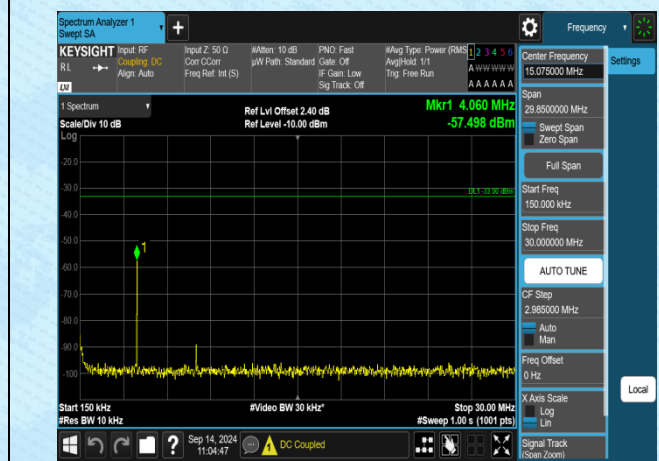

Band4-15MHz-QPSK-20175-1RB#0-30~1000-PASS

Band4-15MHz-QPSK-20175-1RB#0-1000~3000-PASS

Band4-15MHz-QPSK-20175-1RB#0-3000~20000-PASS

Band4-15MHz-QPSK-20325-1RB#0-0.009~0.15-PASS

Band4-15MHz-QPSK-20325-1RB#0-0.15~30-PASS