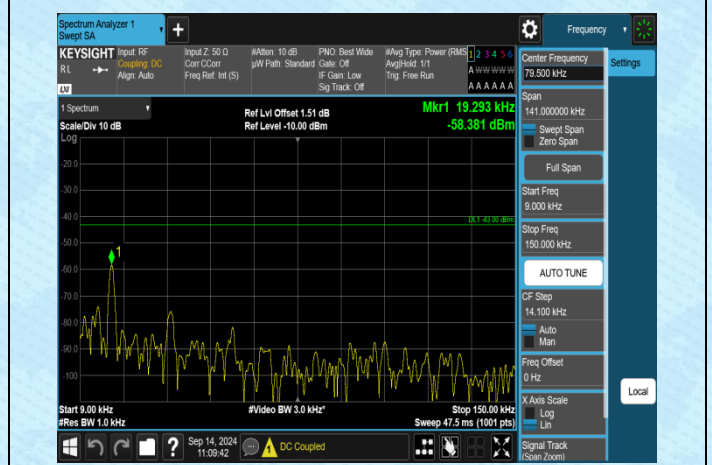

Band4-20MHz-QPSK-20050-1RB#0-0.009~0.15-PASS