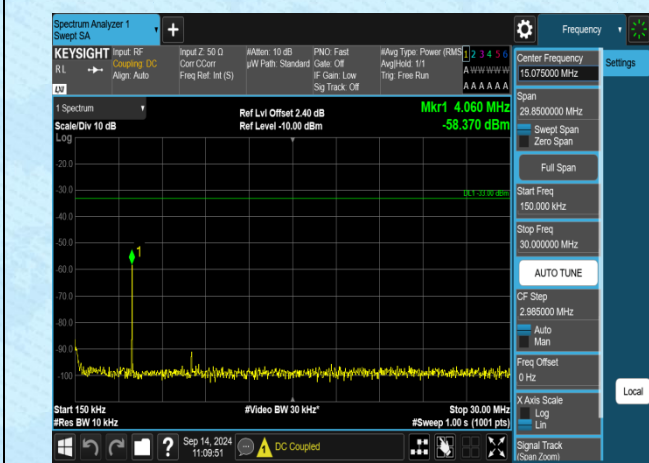

Band4-20MHz-QPSK-20050-1RB#0-0.15~30-PASS