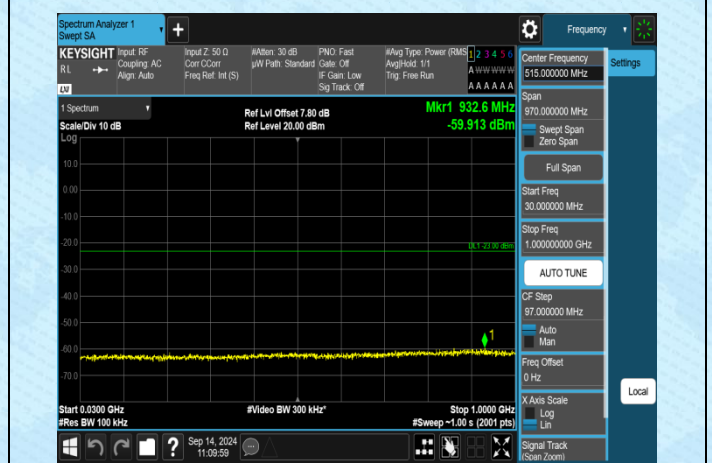

Band4-20MHz-QPSK-20050-1RB#0-30~1000-PASS