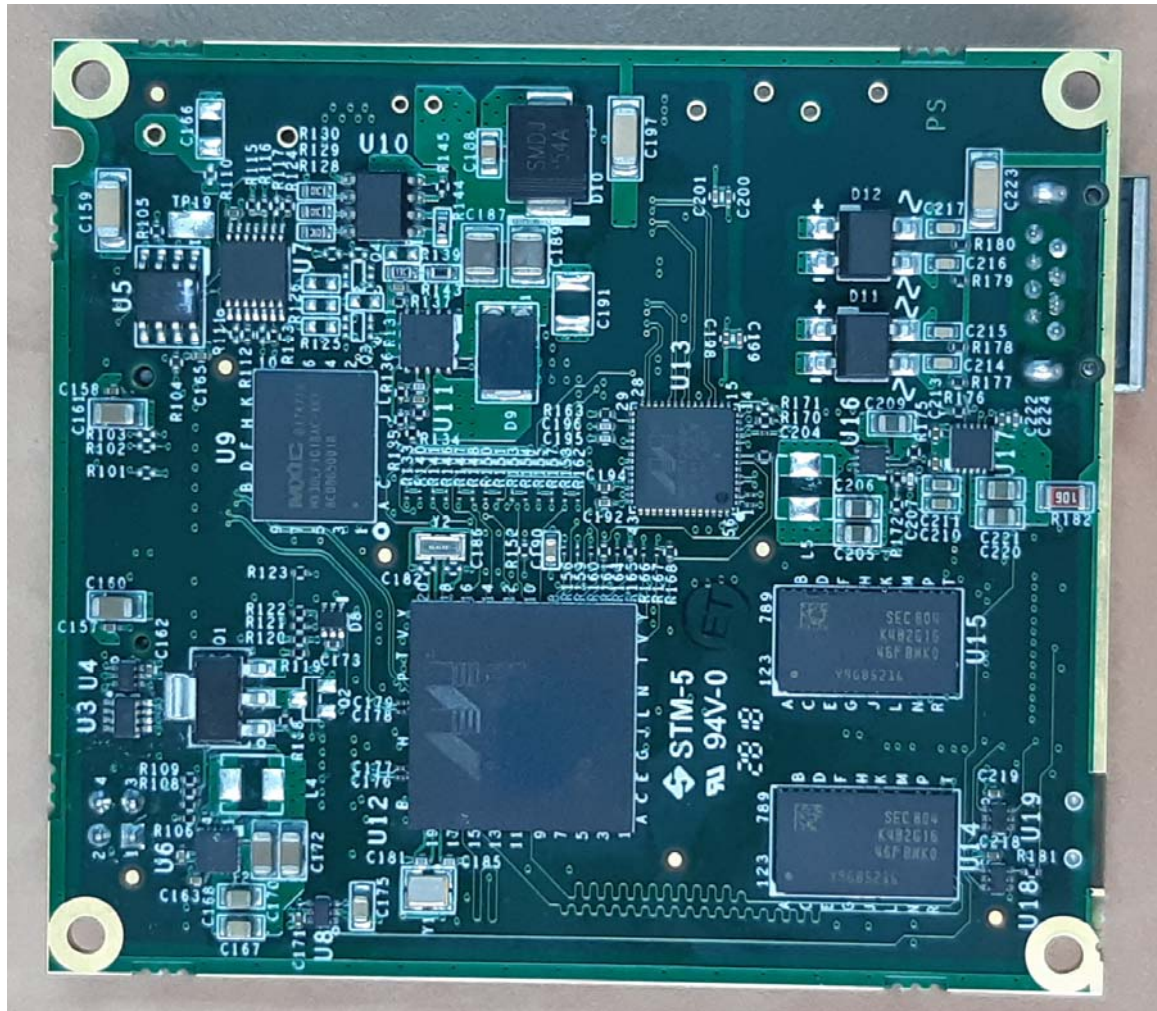

INTERNAL PHOTOGRAPHS

This document contains 4 photographs

Photograph No.1
MultiHaul MH-T201-CNN-PoE-MWB internal view with antenna

Photograph No.2
MultiHaul MH-T201-CNN-PoE-MWB motherboard second side view

Photograph No.3
MultiHaul RF and antenna module second side

Antenna FARM042

Photograph No.4
MultiHaul case internal view