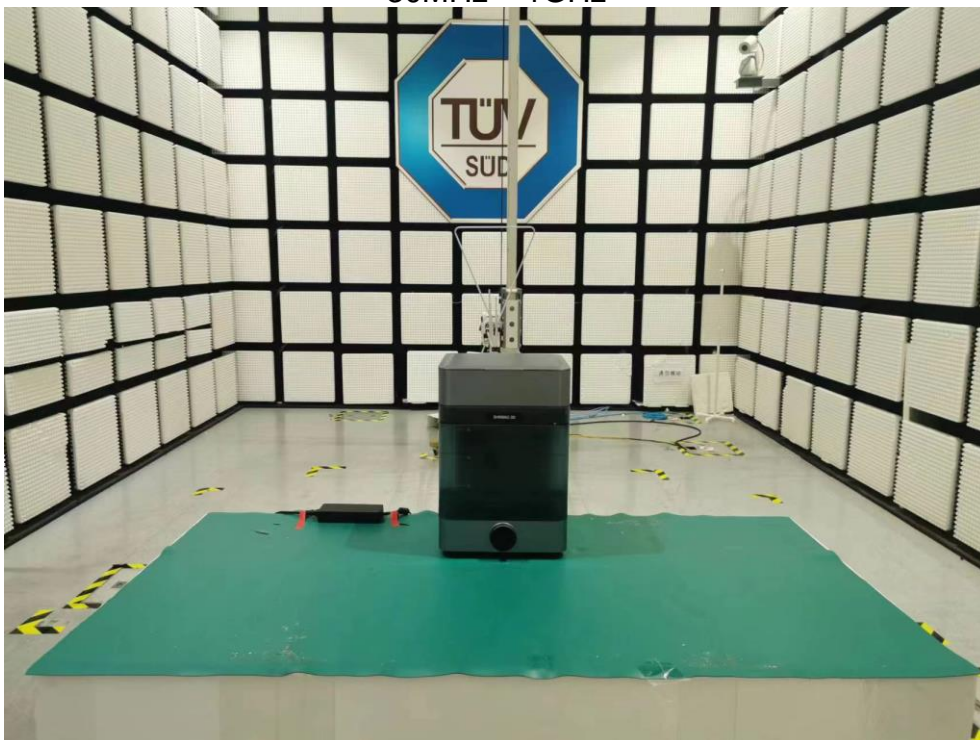

PHOTOGRAPHS OF TEST SET UP

Field Strength and Harmonics Test Setup

Radiated Emission Setup
9kHz ~ 30MHz

30MHz ~ 1GHz

1GHz ~ 18GHz

18GHz ~ 40GHz

Conducted emission Test Setup