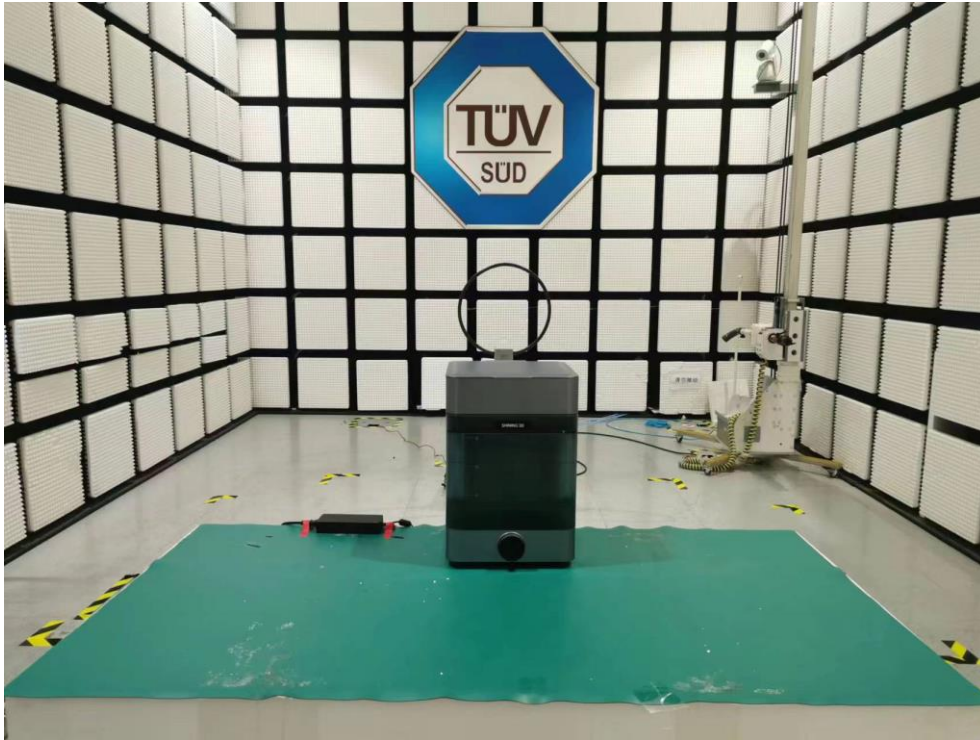

PHOTOGRAPHS OF TEST SET UP

Field Strength and Harmonics Test Setup

Radiated Emission Setup
9kHz ~ 30MHz

30MHz ~ 1GHz

1GHz ~ 18GHz

18GHz ~ 40GHz

Conducted emission Test Setup