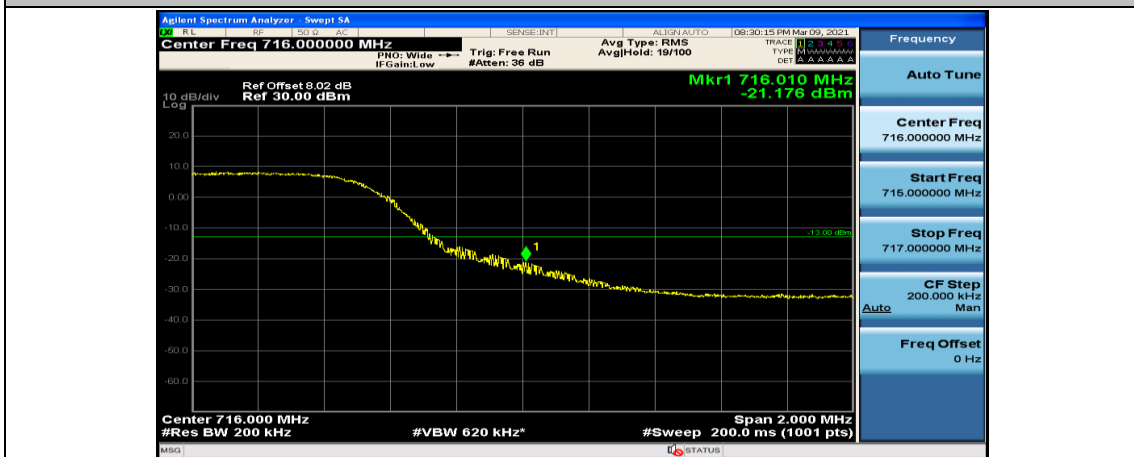

Channel Bandwidth: 10 MHz\_LCH\_QPSK\_25RB#12

Channel Bandwidth: 10 MHz\_LCH\_QPSK\_25RB#25

Channel Bandwidth: 10 MHz\_HCH\_QPSK\_1RB#49

Channel Bandwidth: 10 MHz\_HCH\_QPSK\_25RB#0

Channel Bandwidth: 10 MHz\_HCH\_QPSK\_25RB#12