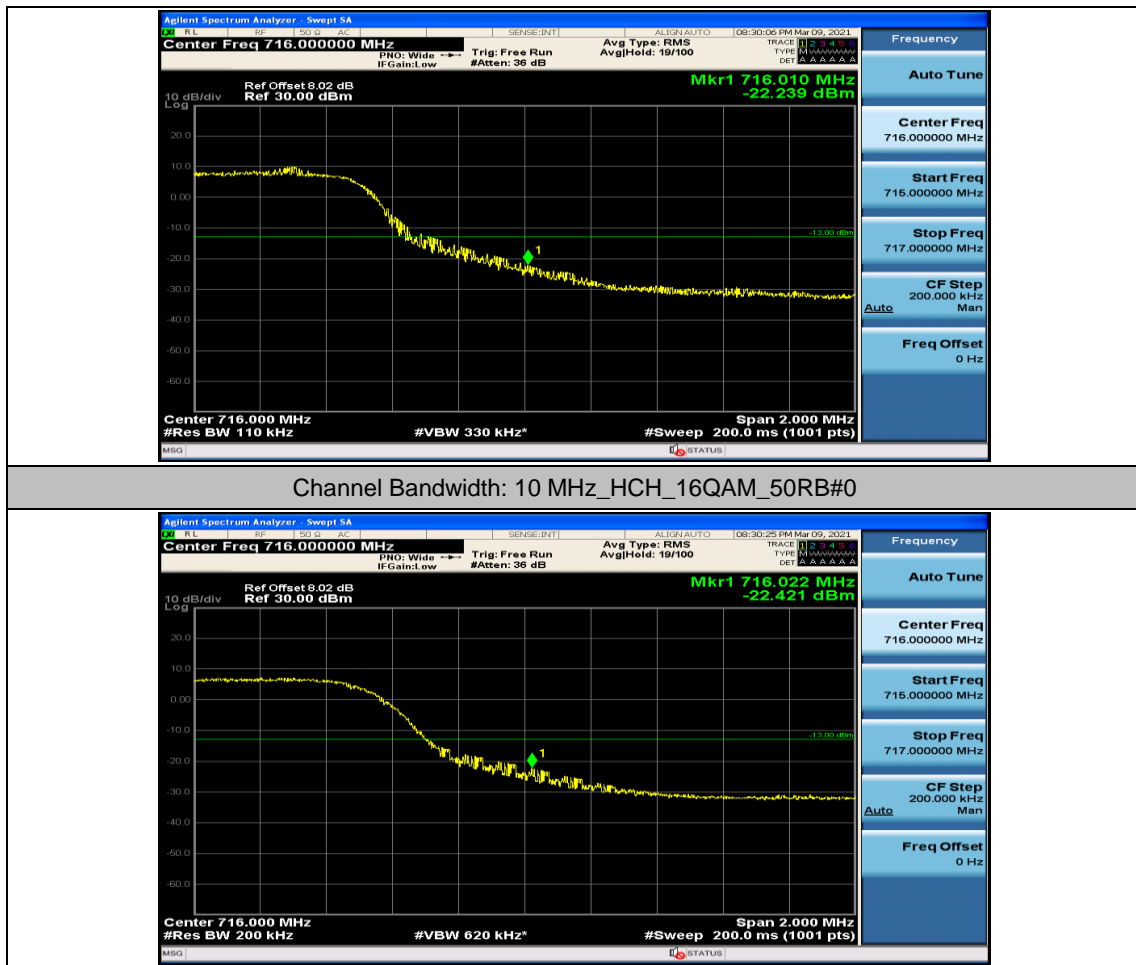

Channel Bandwidth: 10 MHz\_LCH\_QPSK\_25RB#12

Channel Bandwidth: 10 MHz\_LCH\_QPSK\_25RB#25

Channel Bandwidth: 10 MHz\_HCH\_QPSK\_1RB#49

Channel Bandwidth: 10 MHz\_HCH\_QPSK\_25RB#0

Channel Bandwidth: 10 MHz\_HCH\_QPSK\_25RB#12

Channel Bandwidth: 10 MHz\_LCH\_16QAM\_25RB#12

Channel Bandwidth: 10 MHz\_LCH\_16QAM\_25RB#25

Channel Bandwidth: 10 MHz\_LCH\_16QAM\_50RB#0

Channel Bandwidth: 10 MHz\_HCH\_16QAM\_1RB#0

Channel Bandwidth: 10 MHz\_HCH\_16QAM\_1RB#24

Channel Bandwidth: 10 MHz\_HCH\_16QAM\_1RB#49