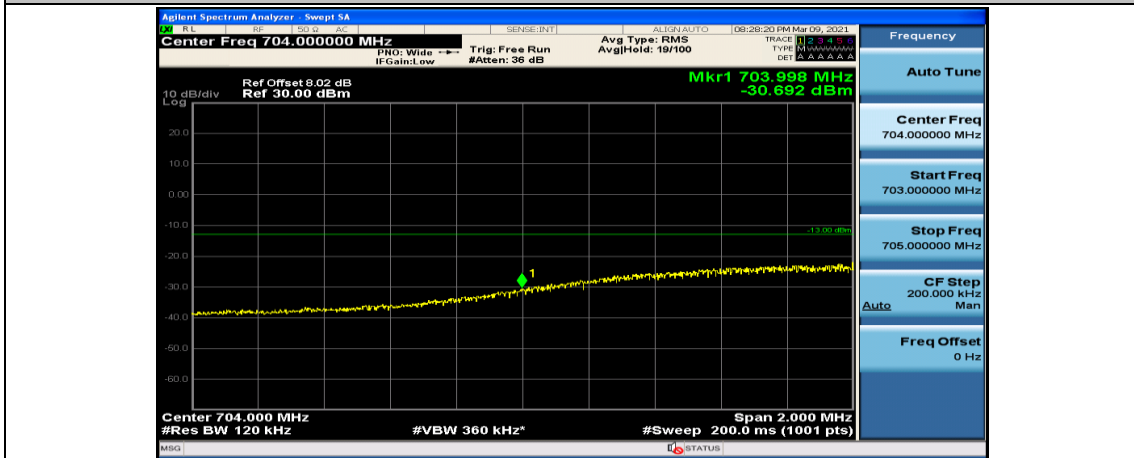

Channel Bandwidth: 10 MHz_LCH_16QAM_25RB#12

Channel Bandwidth: 10 MHz_LCH_16QAM_25RB#25