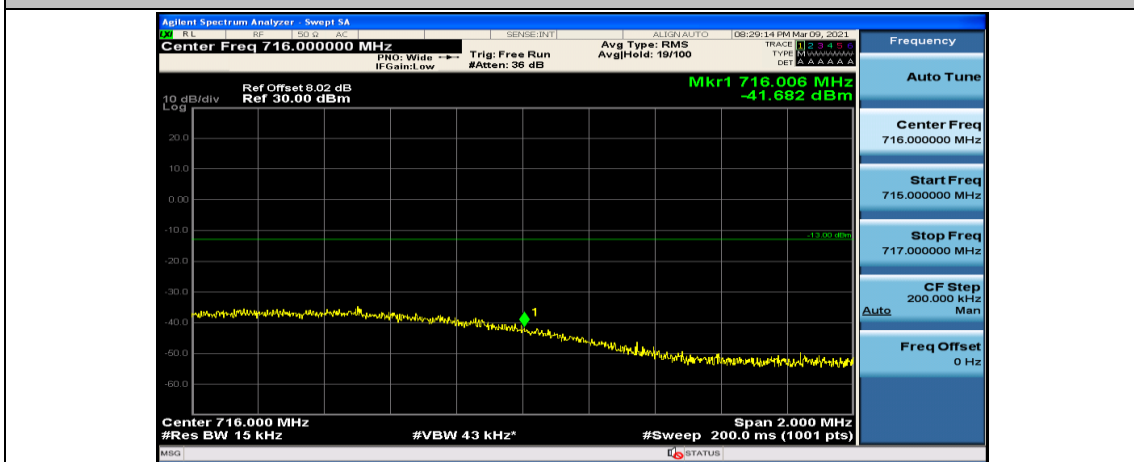

Channel Bandwidth: 10 MHz\_LCH\_16QAM\_25RB#12

Channel Bandwidth: 10 MHz\_LCH\_16QAM\_25RB#25

Channel Bandwidth: 10 MHz\_LCH\_16QAM\_50RB#0

Channel Bandwidth: 10 MHz\_HCH\_16QAM\_1RB#0

Channel Bandwidth: 10 MHz\_HCH\_16QAM\_1RB#24