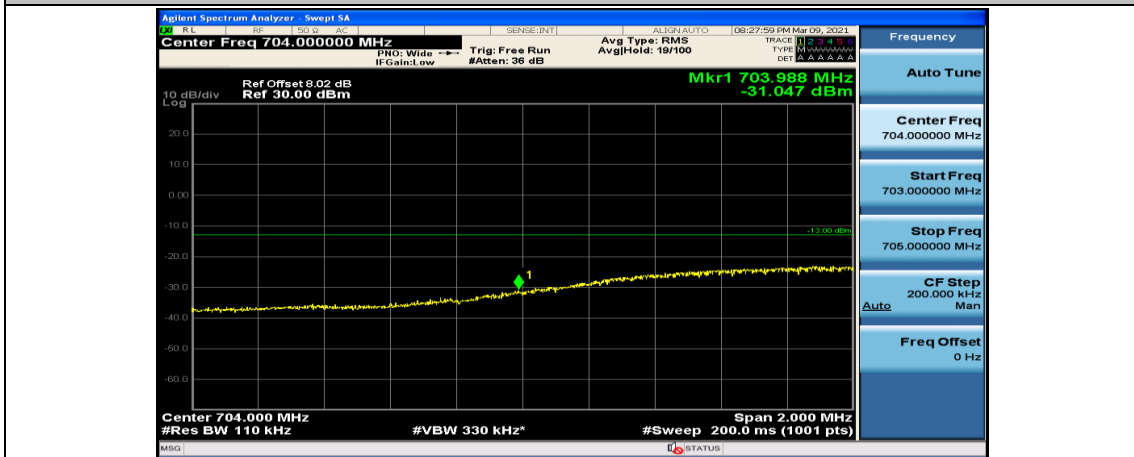

Channel Bandwidth: 10 MHz_LCH_QPSK_25RB#12

Channel Bandwidth: 10 MHz_LCH_QPSK_25RB#25