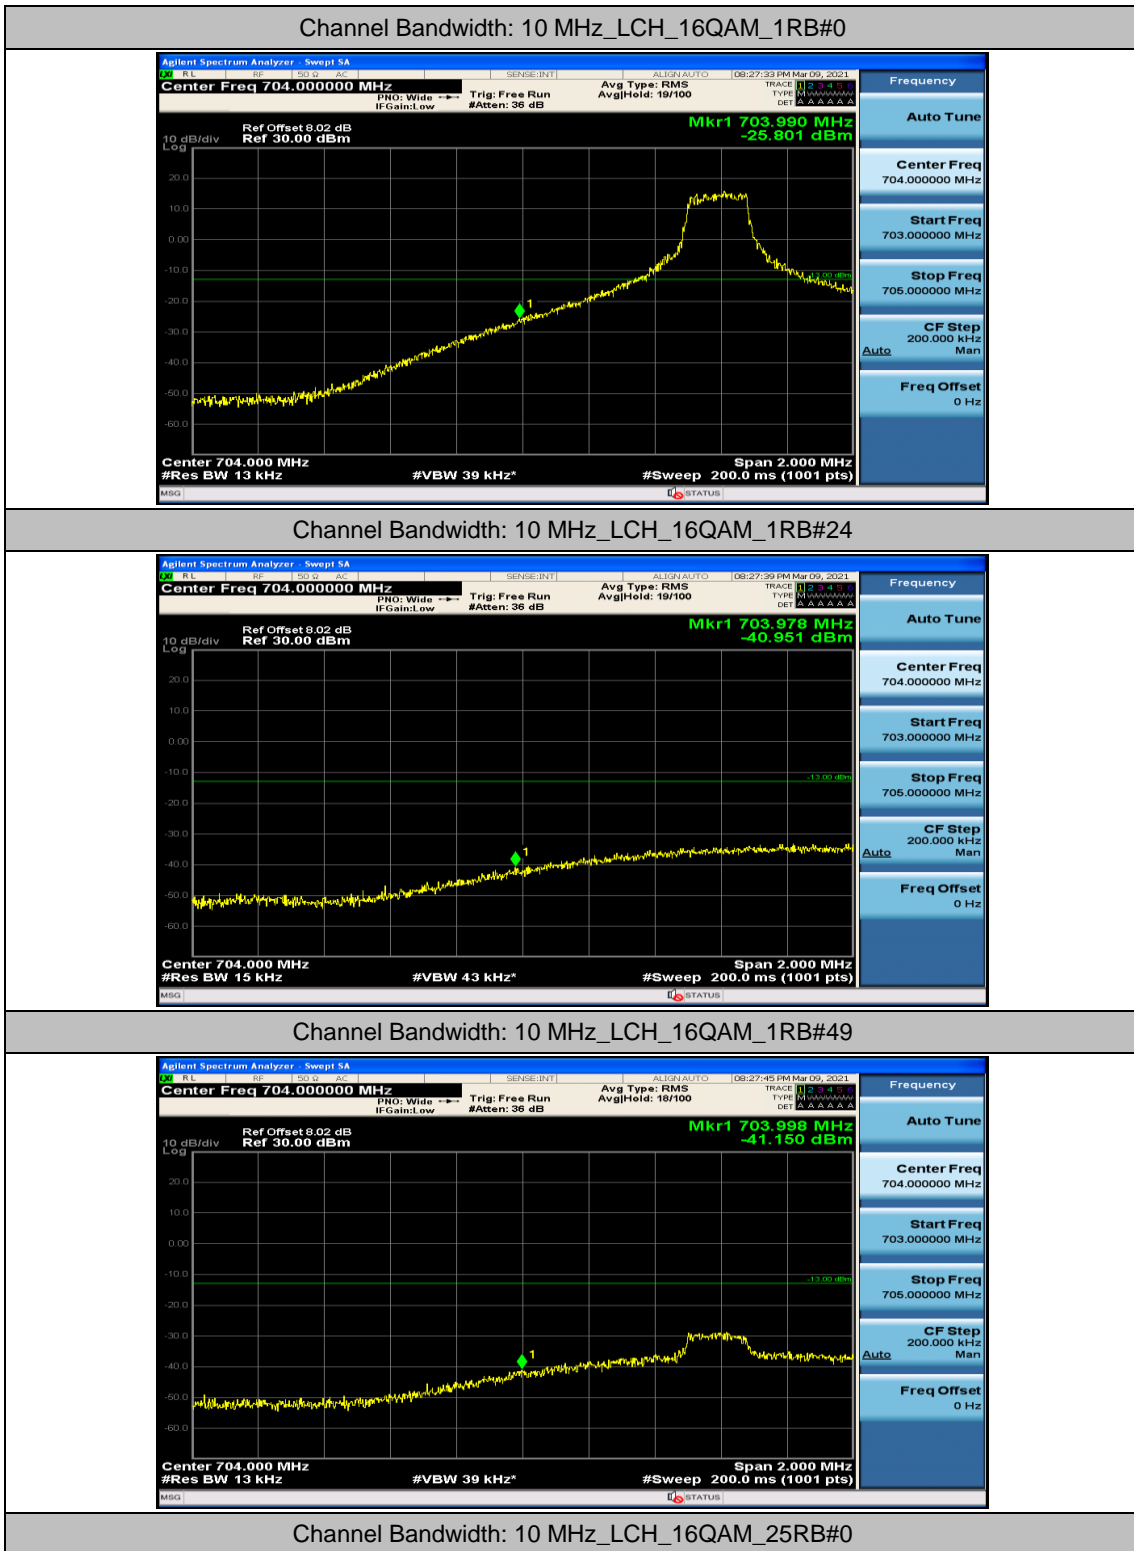

(Channel Bandwidth: 5 MHz)\_HCH\_16QAM\_12RB#13

(Channel Bandwidth: 5 MHz)\_HCH\_16QAM\_25RB#0

Channel Bandwidth: 10 MHz

Channel Bandwidth: 10 MHz\_LCH\_QPSK\_1RB#49

Channel Bandwidth: 10 MHz\_LCH\_QPSK\_25RB#0

Channel Bandwidth: 10 MHz\_LCH\_QPSK\_25RB#12

Channel Bandwidth: 10 MHz\_LCH\_QPSK\_25RB#25

Channel Bandwidth: 10 MHz\_HCH\_QPSK\_1RB#49

Channel Bandwidth: 10 MHz\_HCH\_QPSK\_25RB#0

Channel Bandwidth: 10 MHz\_HCH\_QPSK\_25RB#12

Channel Bandwidth: 10 MHz\_LCH\_16QAM\_25RB#12

Channel Bandwidth: 10 MHz\_LCH\_16QAM\_25RB#25

Channel Bandwidth: 10 MHz\_LCH\_16QAM\_50RB#0

Channel Bandwidth: 10 MHz\_HCH\_16QAM\_1RB#0

Channel Bandwidth: 10 MHz\_HCH\_16QAM\_1RB#24