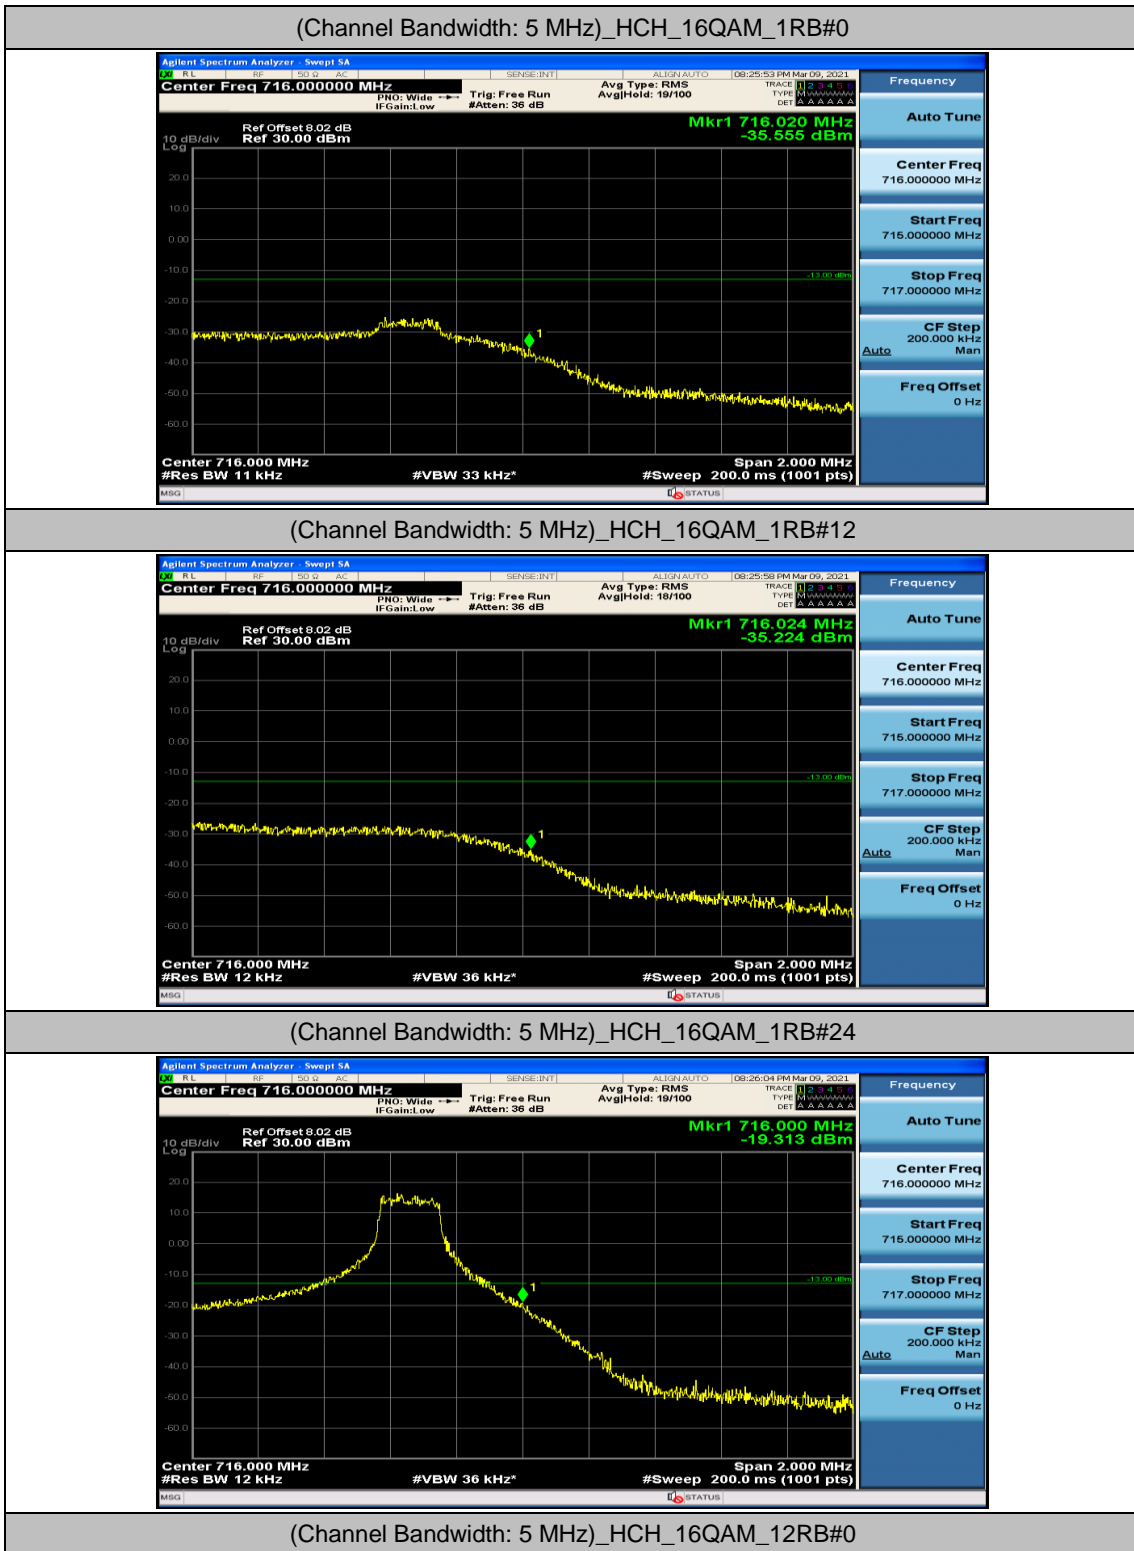

(Channel Bandwidth: 5 MHz)\_HCH\_QPSK\_12RB#13

(Channel Bandwidth: 5 MHz)\_HCH\_QPSK\_25RB#0

(Channel Bandwidth: 5 MHz)\_LCH\_16QAM\_1RB#0

(Channel Bandwidth: 5 MHz)\_LCH\_16QAM\_1RB#12

(Channel Bandwidth: 5 MHz)\_LCH\_16QAM\_1RB#24

(Channel Bandwidth: 5 MHz)\_LCH\_16QAM\_12RB#0

(Channel Bandwidth: 5 MHz)\_LCH\_16QAM\_12RB#6

(Channel Bandwidth: 5 MHz)\_LCH\_16QAM\_12RB#13

(Channel Bandwidth: 5 MHz)\_LCH\_16QAM\_25RB#0

(Channel Bandwidth: 5 MHz)\_HCH\_16QAM\_12RB#6

(Channel Bandwidth: 5 MHz)\_HCH\_16QAM\_12RB#13

(Channel Bandwidth: 5 MHz)\_HCH\_16QAM\_25RB#0

Channel Bandwidth: 10 MHz

Channel Bandwidth: 10 MHz\_LCH\_QPSK\_1RB#49

Channel Bandwidth: 10 MHz\_LCH\_QPSK\_25RB#0