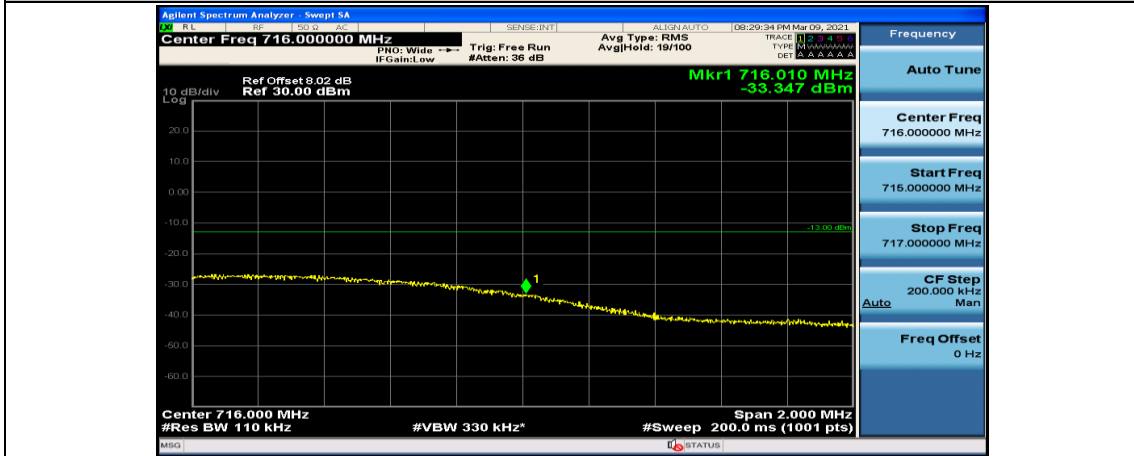

Channel Bandwidth: 10 MHz\_LCH\_QPSK\_25RB#12

Channel Bandwidth: 10 MHz\_LCH\_QPSK\_25RB#25

Channel Bandwidth: 10 MHz\_HCH\_QPSK\_1RB#49

Channel Bandwidth: 10 MHz\_HCH\_QPSK\_25RB#0

Channel Bandwidth: 10 MHz\_HCH\_QPSK\_25RB#12