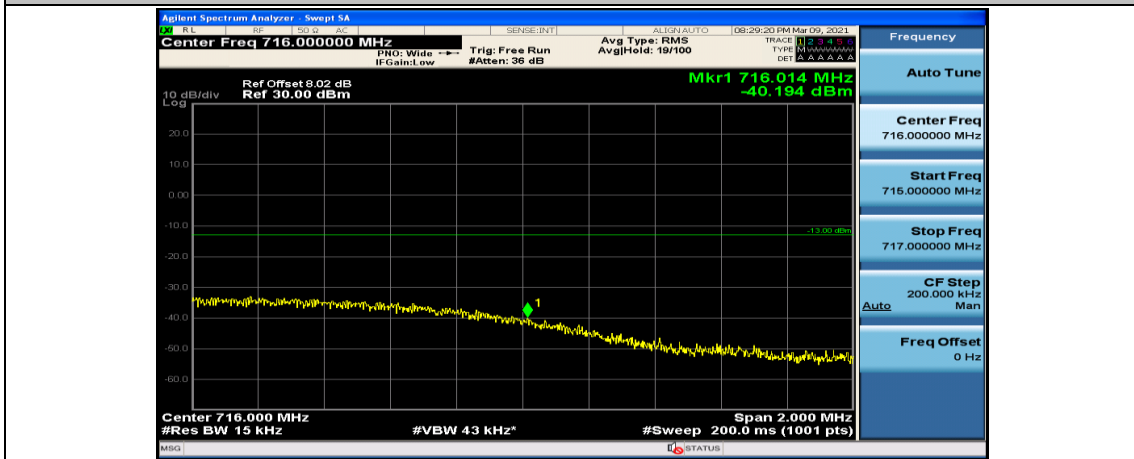

Channel Bandwidth: 10 MHz\_LCH\_16QAM\_25RB#12

Channel Bandwidth: 10 MHz\_LCH\_16QAM\_25RB#25

Channel Bandwidth: 10 MHz\_LCH\_16QAM\_50RB#0

Channel Bandwidth: 10 MHz\_HCH\_16QAM\_1RB#0

Channel Bandwidth: 10 MHz\_HCH\_16QAM\_1RB#24