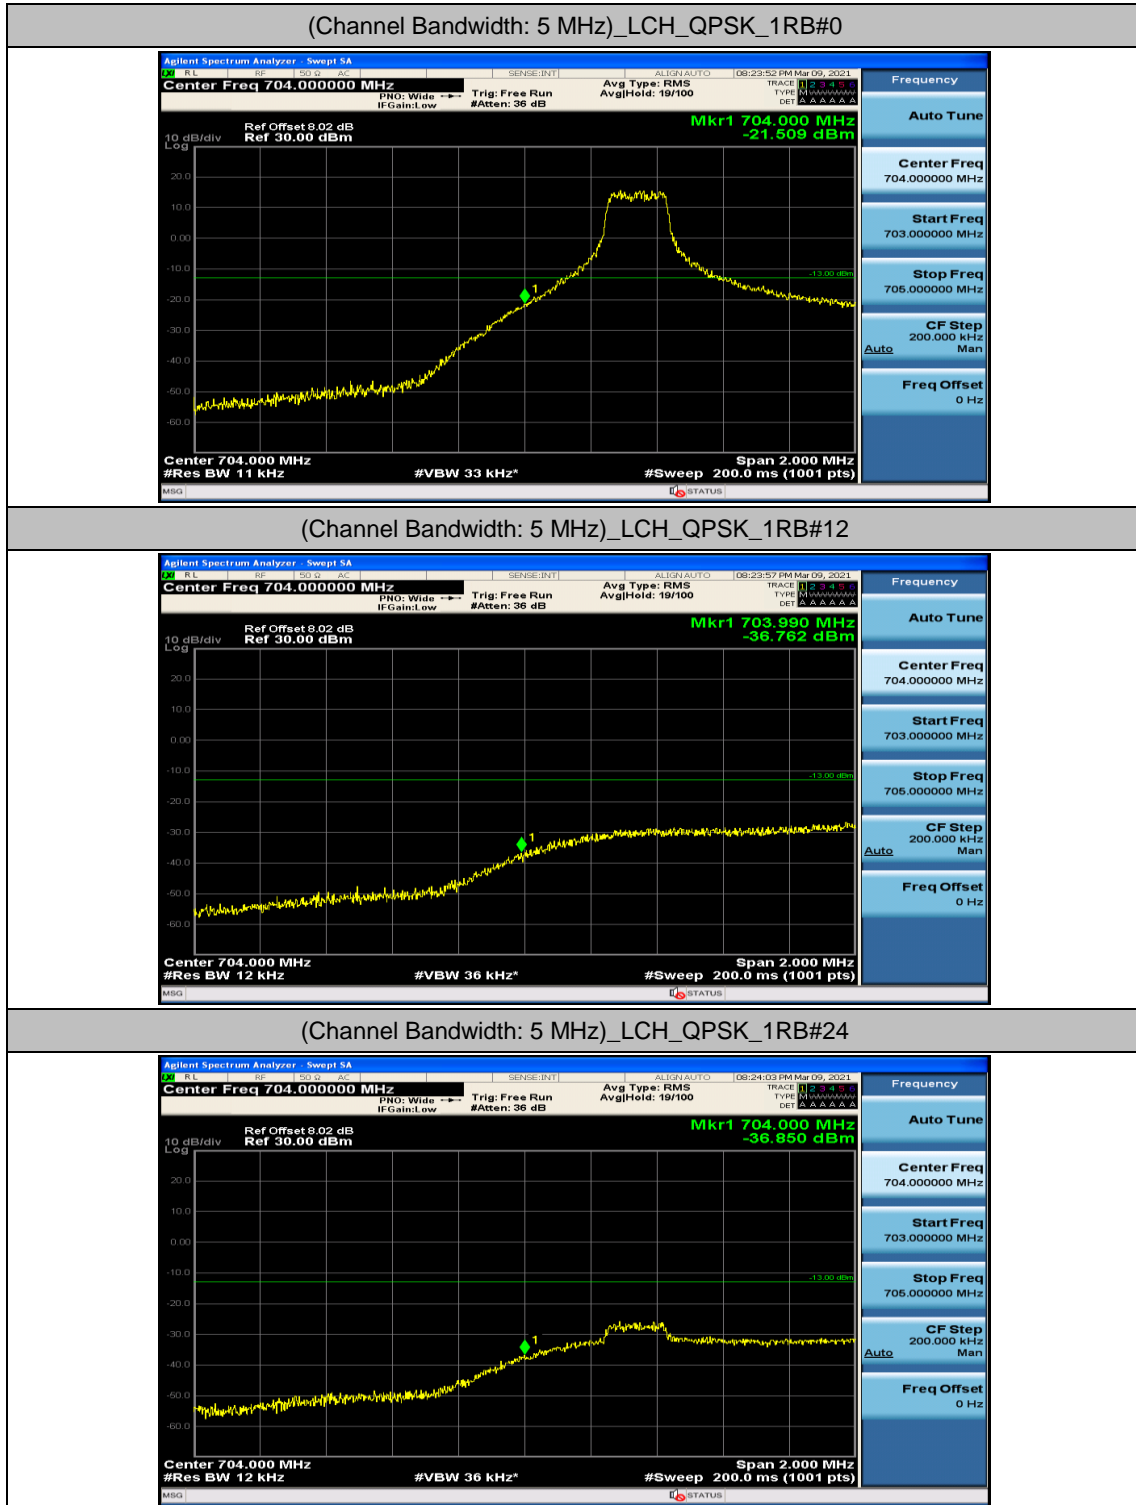

(Channel Bandwidth: 5 MHz)_LCH_QPSK_12RB#0

Appendix D: Band Edge

Test Graphs

Channel Bandwidth: 5 MHz