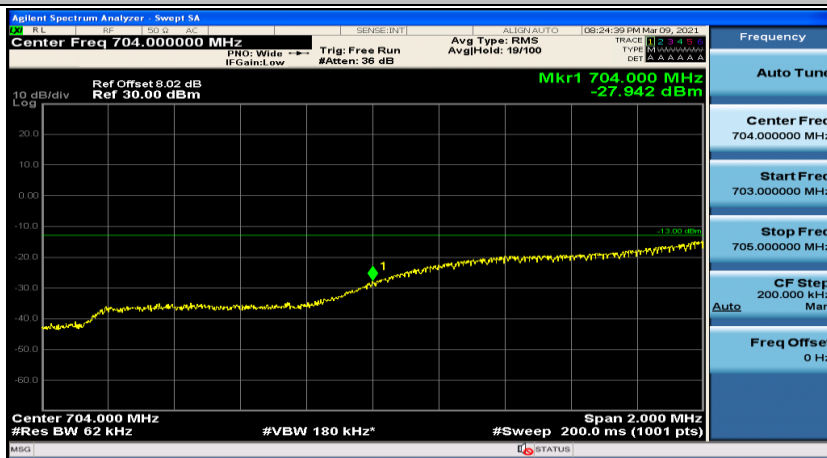

### Test Graphs

#### Channel Bandwidth: 5 MHz

(Channel Bandwidth: 5 MHz)\_LCH\_QPSK\_12RB#0

(Channel Bandwidth: 5 MHz)\_LCH\_QPSK\_12RB#6

(Channel Bandwidth: 5 MHz)\_LCH\_QPSK\_12RB#13

(Channel Bandwidth: 5 MHz)\_LCH\_QPSK\_25RB#0