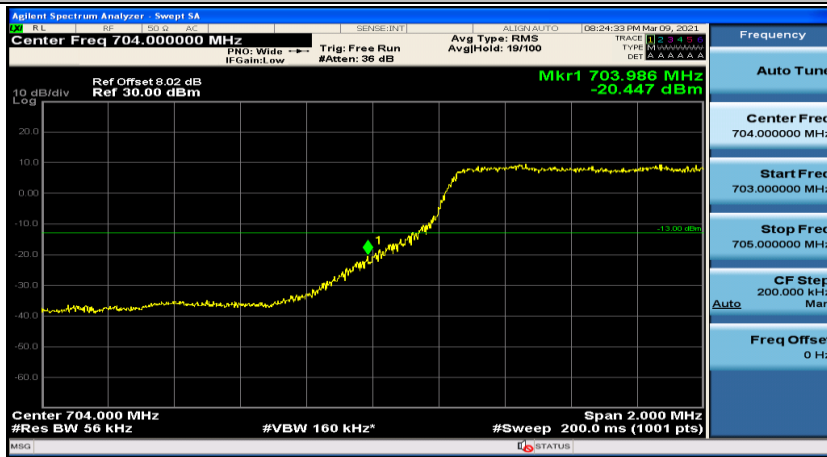

(Channel Bandwidth: 5 MHz)_LCH_QPSK_12RB#0

(Channel Bandwidth: 5 MHz)_LCH_QPSK_12RB#6