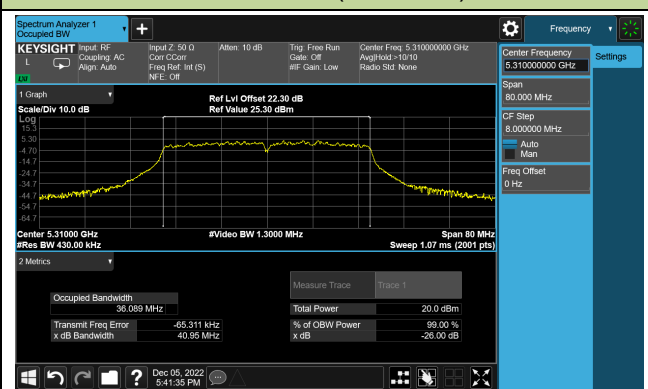

Channel 62 (5310MHz)