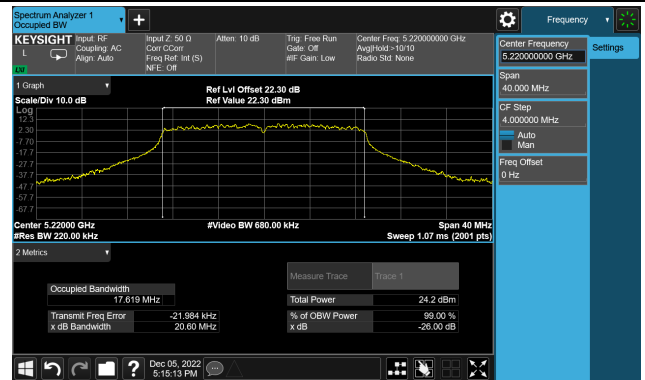

802.11a 26dB Bandwidth

Channel 36 (5180MHz)

Channel 44 (5220MHz)

Channel 48 (5240MHz)

Channel 52 (5260MHz)

Channel 60 (5300MHz)

Channel 64 (5320MHz)

802.11ac-VHT20 26dB Bandwidth

Channel 36 (5180MHz)

Channel 44 (5220MHz)

Channel 48 (5240MHz)

Channel 52 (5260MHz)

Channel 60 (5300MHz)

Channel 64 (5320MHz)

802.11ac-VHT20 26dB Bandwidth

Channel 100 (5500MHz)