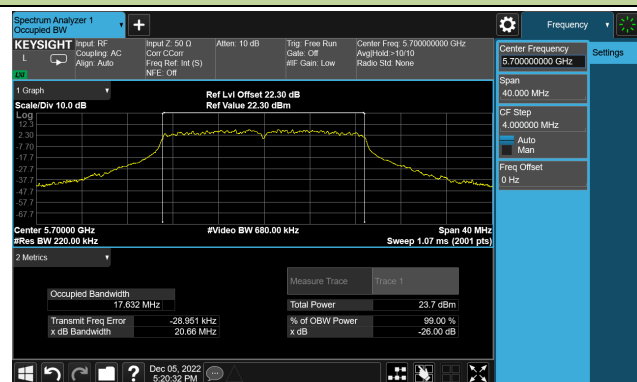

Channel 140 (5700MHz)