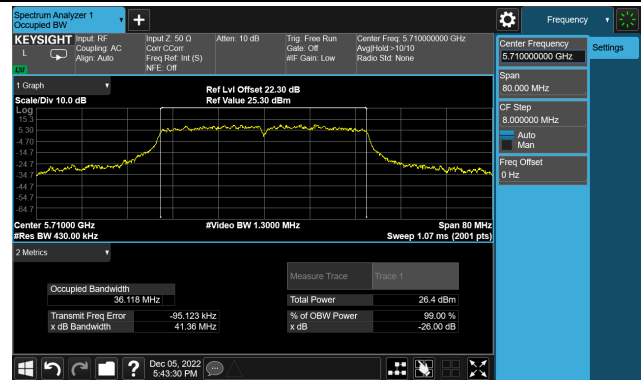

Channel 54 (5270MHz)

Channel 62 (5310MHz)

Channel 102 (5510MHz)

Channel 110 (5550MHz)

802.11ac-VHT40 26dB Bandwidth

Channel 134 (5670MHz)

Channel 142(5710MHz)

Channel 151 (5755MHz)

Channel 159 (5795MHz)