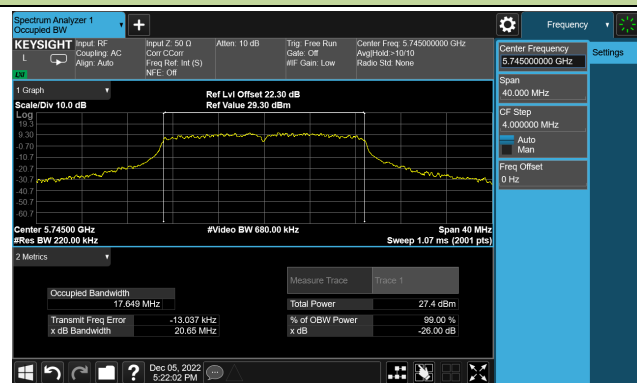

Channel 116 (5580MHz)

Channel 140 (5700MHz)

Channel 144(5720MHz)

Channel 149 (5745MHz)

Channel 157 (5785MHz)

802.11ac-VHT40 26dB Bandwidth

Channel 38 (5190MHz)

Channel 46 (5230MHz)