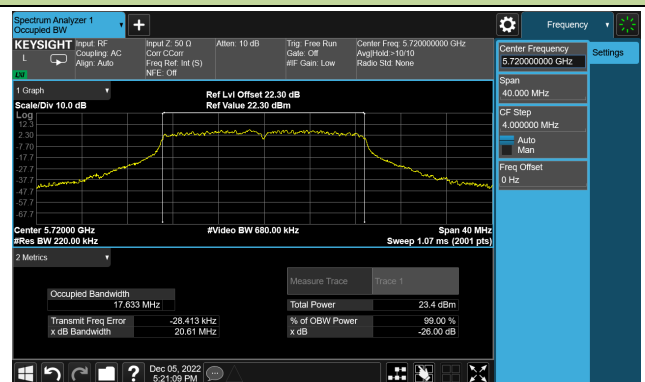

Channel 144(5720MHz)