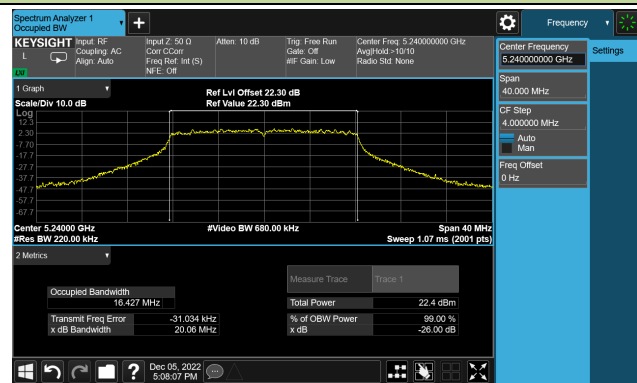

802.11a 26dB Bandwidth

Channel 36 (5180MHz)

Channel 44 (5220MHz)

Channel 48 (5240MHz)

Channel 52 (5260MHz)

Channel 60 (5300MHz)

Channel 64 (5320MHz)

802.11ac-VHT20 26dB Bandwidth

Channel 36 (5180MHz)

Channel 44 (5220MHz)

Channel 48 (5240MHz)

Channel 52 (5260MHz)

Channel 60 (5300MHz)

Channel 64 (5320MHz)

802.11ac-VHT20 26dB Bandwidth

Channel 100 (5500MHz)