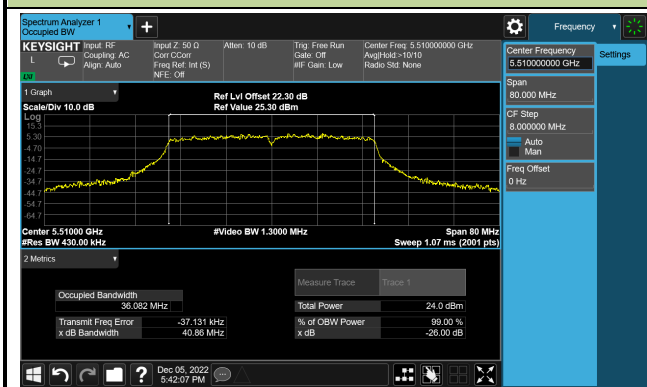

Channel 102 (5510MHz)