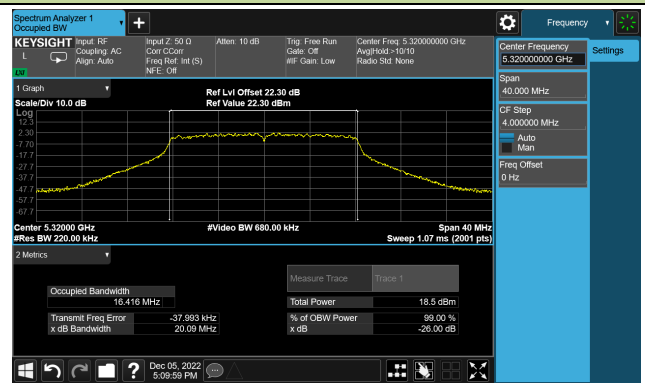

802.11a 26dB Bandwidth

Channel 36 (5180MHz)

Channel 44 (5220MHz)

Channel 48 (5240MHz)

Channel 52 (5260MHz)

Channel 60 (5300MHz)

Channel 64 (5320MHz)

802.11ac-VHT20 26dB Bandwidth

Channel 36 (5180MHz)

Channel 44 (5220MHz)

Channel 48 (5240MHz)

Channel 52 (5260MHz)

Channel 60 (5300MHz)

Channel 64 (5320MHz)

802.11ac-VHT20 26dB Bandwidth

Channel 100 (5500MHz)