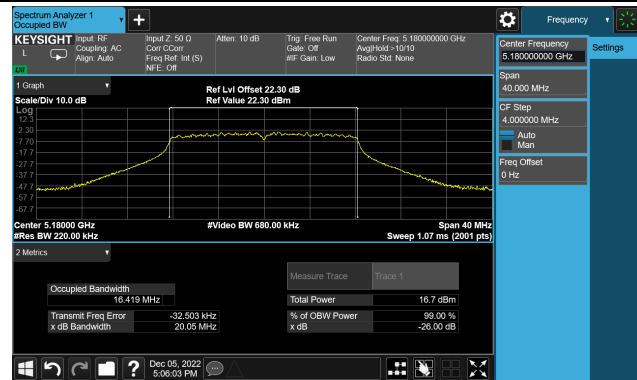

802.11a 26dB Bandwidth

Channel 36 (5180MHz)

Channel 44 (5220MHz)

Channel 48 (5240MHz)

Channel 52 (5260MHz)

Channel 60 (5300MHz)

Channel 64 (5320MHz)

802.11ac-VHT20 26dB Bandwidth

Channel 36 (5180MHz)

Channel 44 (5220MHz)

Channel 48 (5240MHz)

Channel 52 (5260MHz)

Channel 60 (5300MHz)

Channel 64 (5320MHz)

802.11ac-VHT20 26dB Bandwidth

Channel 100 (5500MHz)