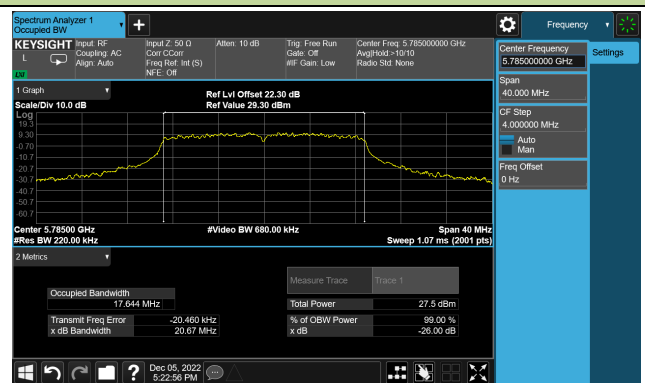

Channel 116 (5580MHz)

Channel 140 (5700MHz)

Channel 144(5720MHz)

Channel 149 (5745MHz)

Channel 157 (5785MHz)

802.11ac-VHT40 26dB Bandwidth

Channel 38 (5190MHz)

Channel 46 (5230MHz)