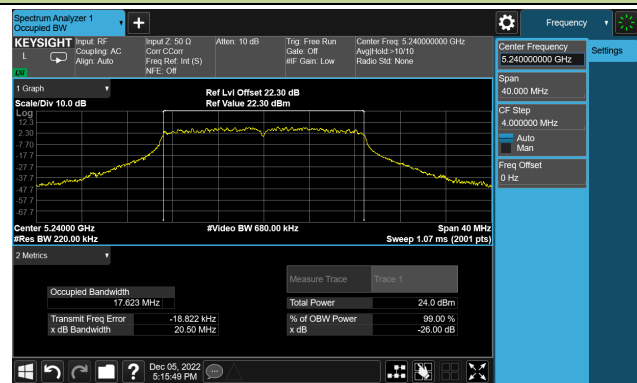

802.11a 26dB Bandwidth

Channel 36 (5180MHz)

Channel 44 (5220MHz)

Channel 48 (5240MHz)

Channel 52 (5260MHz)

Channel 60 (5300MHz)

Channel 64 (5320MHz)

802.11ac-VHT20 26dB Bandwidth

Channel 36 (5180MHz)

Channel 44 (5220MHz)

Channel 48 (5240MHz)

Channel 52 (5260MHz)

Channel 60 (5300MHz)

Channel 64 (5320MHz)

802.11ac-VHT20 26dB Bandwidth

Channel 100 (5500MHz)