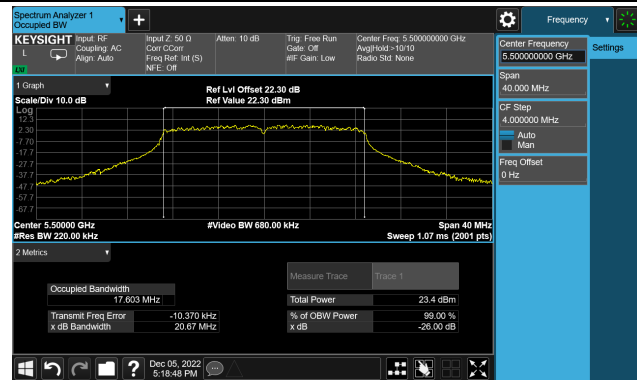

Channel 36 (5180MHz)

Channel 44 (5220MHz)

Channel 48 (5240MHz)

Channel 52 (5260MHz)

Channel 60 (5300MHz)

Channel 64 (5320MHz)

802.11ac-VHT20 26dB Bandwidth

Channel 100 (5500MHz)