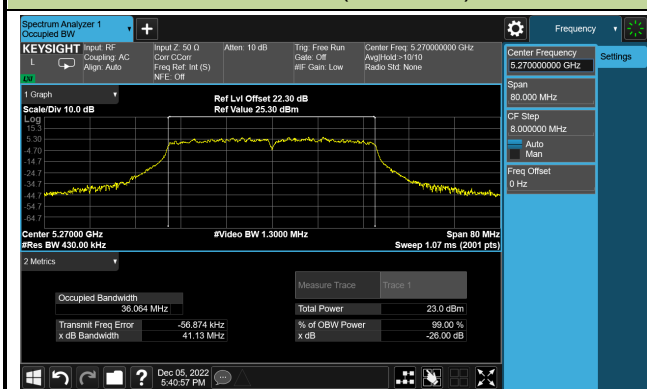

Channel 54 (5270MHz)