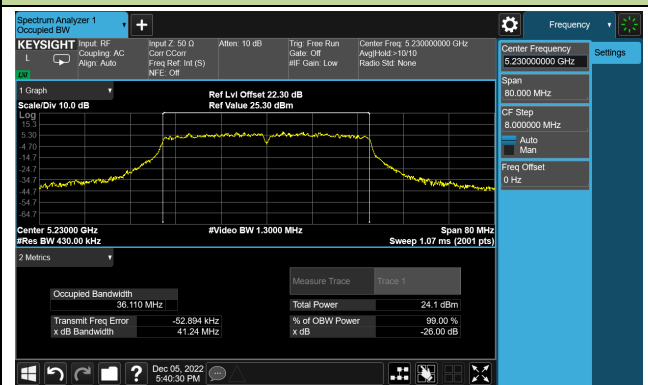

Channel 116 (5580MHz)

Channel 140 (5700MHz)

Channel 144(5720MHz)

Channel 149 (5745MHz)

Channel 157 (5785MHz)

802.11ac-VHT40 26dB Bandwidth

Channel 38 (5190MHz)

Channel 46 (5230MHz)