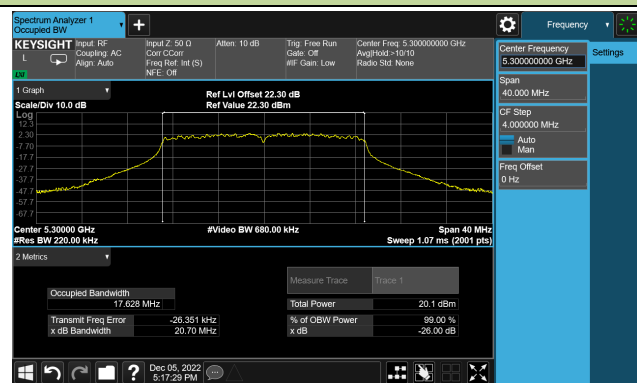

Channel 36 (5180MHz)

Channel 44 (5220MHz)

Channel 48 (5240MHz)

Channel 52 (5260MHz)

Channel 60 (5300MHz)

Channel 64 (5320MHz)

802.11ac-VHT20 26dB Bandwidth

Channel 100 (5500MHz)