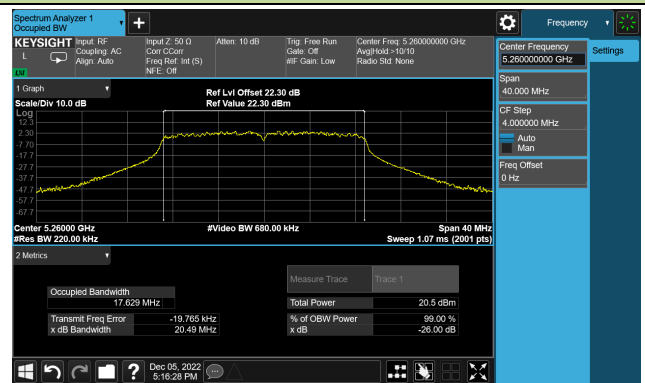

Channel 36 (5180MHz)

Channel 44 (5220MHz)

Channel 48 (5240MHz)

Channel 52 (5260MHz)

Channel 60 (5300MHz)

Channel 64 (5320MHz)

802.11ac-VHT20 26dB Bandwidth

Channel 100 (5500MHz)