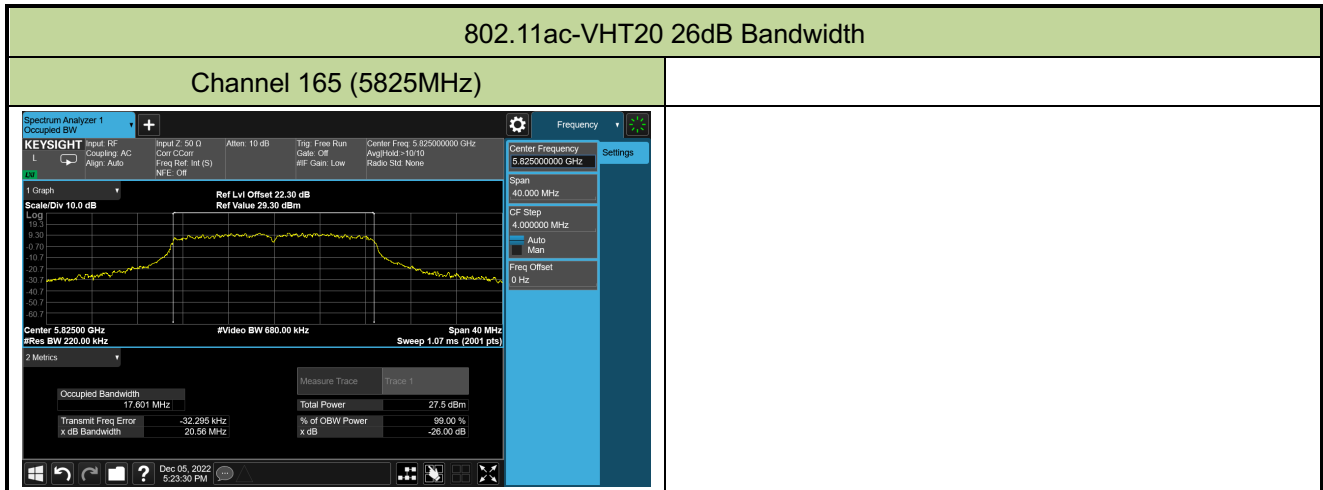

Channel 116 (5580MHz)

Channel 140 (5700MHz)

Channel 144(5720MHz)

Channel 149 (5745MHz)

Channel 157 (5785MHz)

802.11ac-VHT40 26dB Bandwidth

Channel 38 (5190MHz)

Channel 46 (5230MHz)