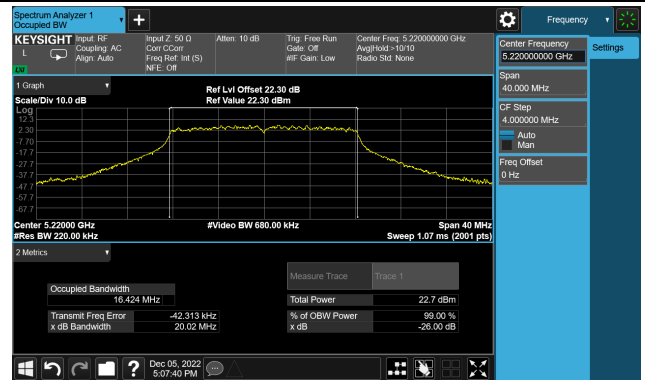

802.11a 26dB Bandwidth

Channel 36 (5180MHz)

Channel 44 (5220MHz)

Channel 48 (5240MHz)

Channel 52 (5260MHz)

Channel 60 (5300MHz)

Channel 64 (5320MHz)

802.11ac-VHT20 26dB Bandwidth

Channel 36 (5180MHz)

Channel 44 (5220MHz)

Channel 48 (5240MHz)

Channel 52 (5260MHz)

Channel 60 (5300MHz)

Channel 64 (5320MHz)

802.11ac-VHT20 26dB Bandwidth

Channel 100 (5500MHz)