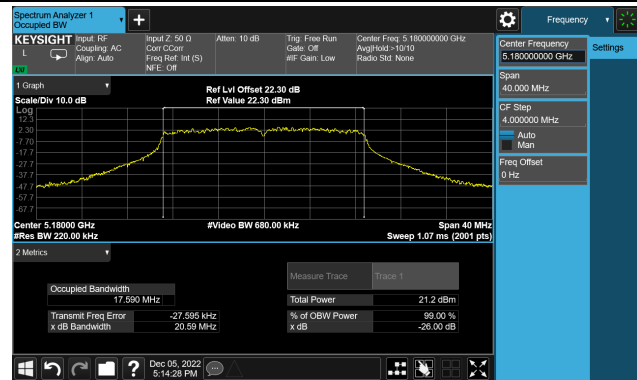

802.11a 26dB Bandwidth

Channel 36 (5180MHz)

Channel 44 (5220MHz)

Channel 48 (5240MHz)

Channel 52 (5260MHz)

Channel 60 (5300MHz)

Channel 64 (5320MHz)

802.11ac-VHT20 26dB Bandwidth

Channel 36 (5180MHz)

Channel 44 (5220MHz)

Channel 48 (5240MHz)

Channel 52 (5260MHz)

Channel 60 (5300MHz)

Channel 64 (5320MHz)

802.11ac-VHT20 26dB Bandwidth

Channel 100 (5500MHz)