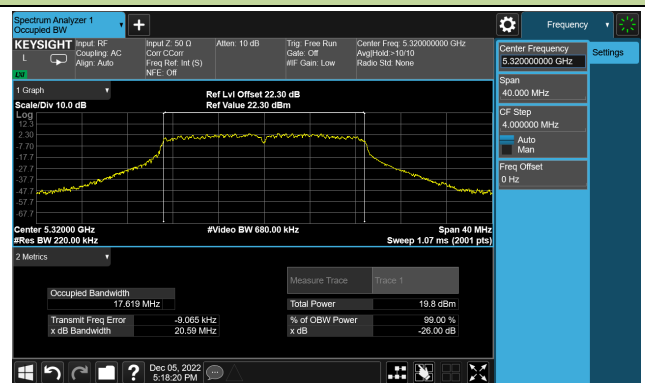

Channel 36 (5180MHz)

Channel 44 (5220MHz)

Channel 48 (5240MHz)

Channel 52 (5260MHz)

Channel 60 (5300MHz)

Channel 64 (5320MHz)

802.11ac-VHT20 26dB Bandwidth

Channel 100 (5500MHz)