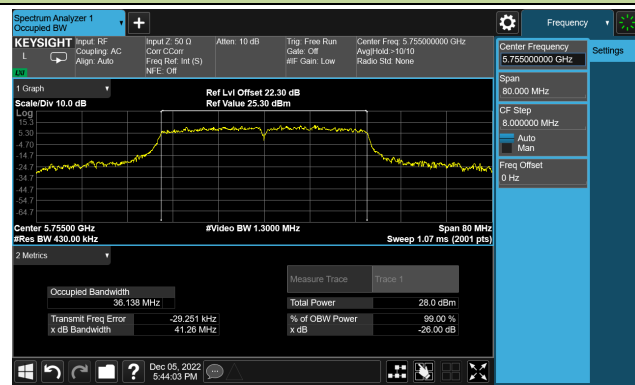

Channel 54 (5270MHz)

Channel 62 (5310MHz)

Channel 102 (5510MHz)

Channel 110 (5550MHz)

802.11ac-VHT40 26dB Bandwidth

Channel 134 (5670MHz)

Channel 142(5710MHz)

Channel 151 (5755MHz)

Channel 159 (5795MHz)