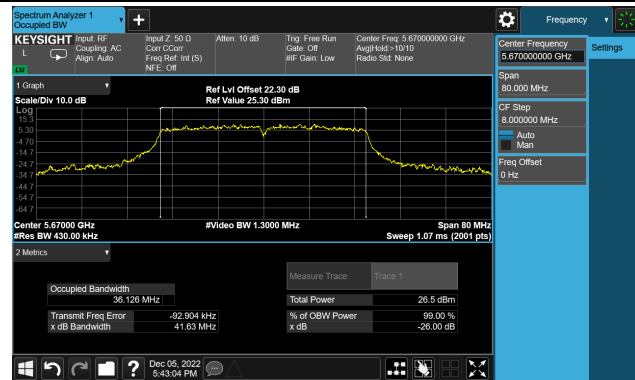

Channel 54 (5270MHz)

Channel 62 (5310MHz)

Channel 102 (5510MHz)

Channel 110 (5550MHz)

802.11ac-VHT40 26dB Bandwidth

Channel 134 (5670MHz)

Channel 142(5710MHz)

Channel 151 (5755MHz)

Channel 159 (5795MHz)