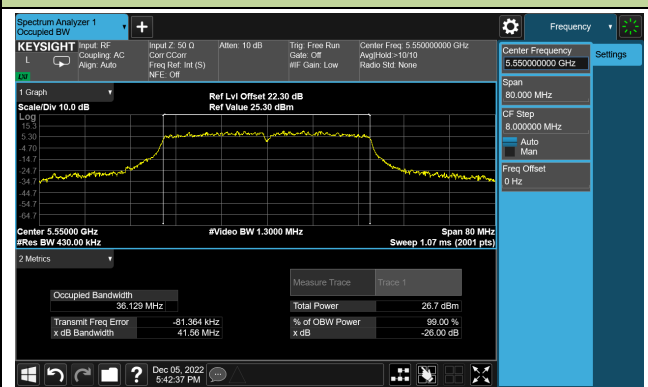

Channel 54 (5270MHz)

Channel 62 (5310MHz)

Channel 102 (5510MHz)

Channel 110 (5550MHz)

802.11ac-VHT40 26dB Bandwidth

Channel 134 (5670MHz)

Channel 142(5710MHz)

Channel 151 (5755MHz)

Channel 159 (5795MHz)