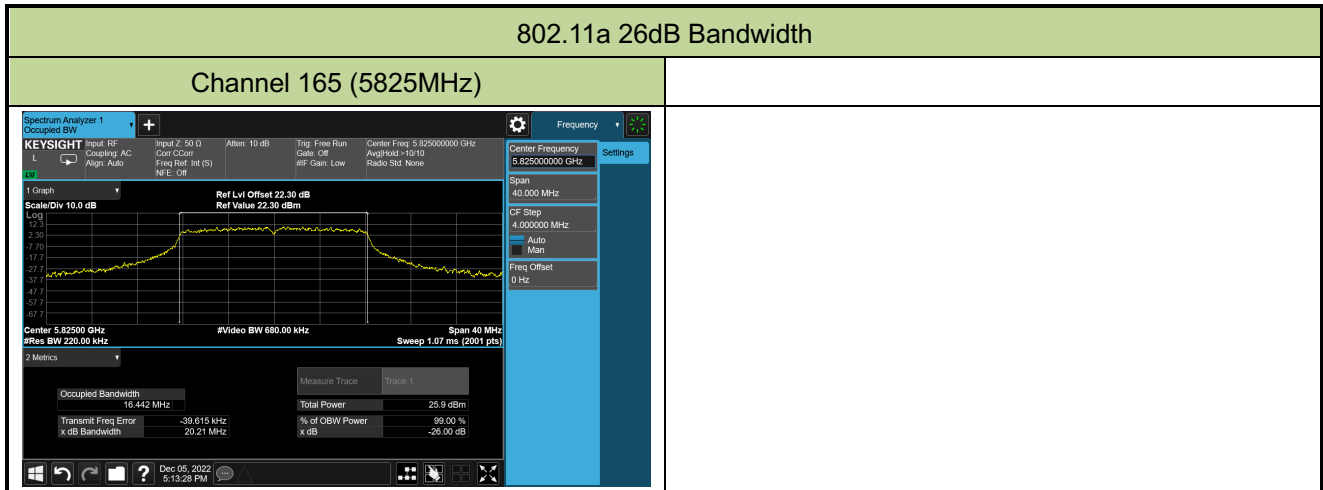

802.11a 26dB Bandwidth

Channel 36 (5180MHz)

Channel 44 (5220MHz)

Channel 48 (5240MHz)

Channel 52 (5260MHz)

Channel 60 (5300MHz)

Channel 64 (5320MHz)

802.11ac-VHT20 26dB Bandwidth