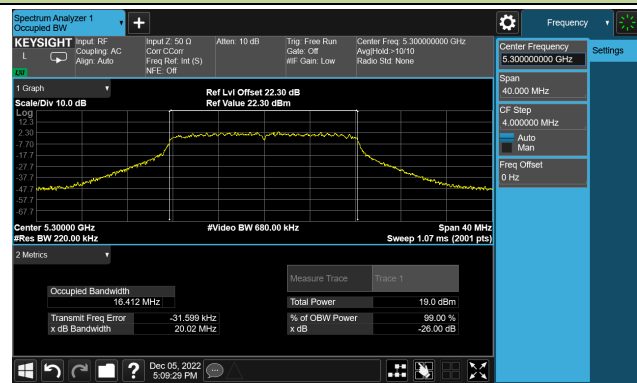

802.11a 26dB Bandwidth

Channel 36 (5180MHz)

Channel 44 (5220MHz)

Channel 48 (5240MHz)

Channel 52 (5260MHz)

Channel 60 (5300MHz)

Channel 64 (5320MHz)

802.11ac-VHT20 26dB Bandwidth

Channel 36 (5180MHz)

Channel 44 (5220MHz)

Channel 48 (5240MHz)

Channel 52 (5260MHz)

Channel 60 (5300MHz)

Channel 64 (5320MHz)

802.11ac-VHT20 26dB Bandwidth

Channel 100 (5500MHz)