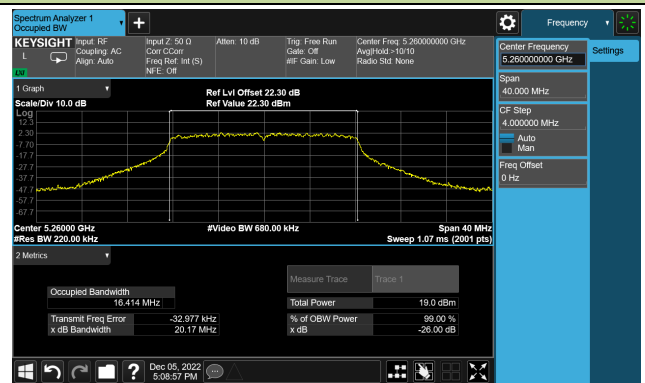

802.11a 26dB Bandwidth

Channel 36 (5180MHz)

Channel 44 (5220MHz)

Channel 48 (5240MHz)

Channel 52 (5260MHz)

Channel 60 (5300MHz)

Channel 64 (5320MHz)

802.11ac-VHT20 26dB Bandwidth

Channel 36 (5180MHz)

Channel 44 (5220MHz)

Channel 48 (5240MHz)

Channel 52 (5260MHz)

Channel 60 (5300MHz)

Channel 64 (5320MHz)

802.11ac-VHT20 26dB Bandwidth

Channel 100 (5500MHz)