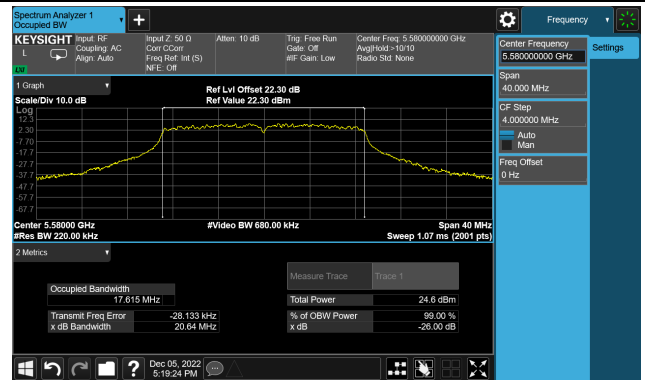

Channel 116 (5580MHz)