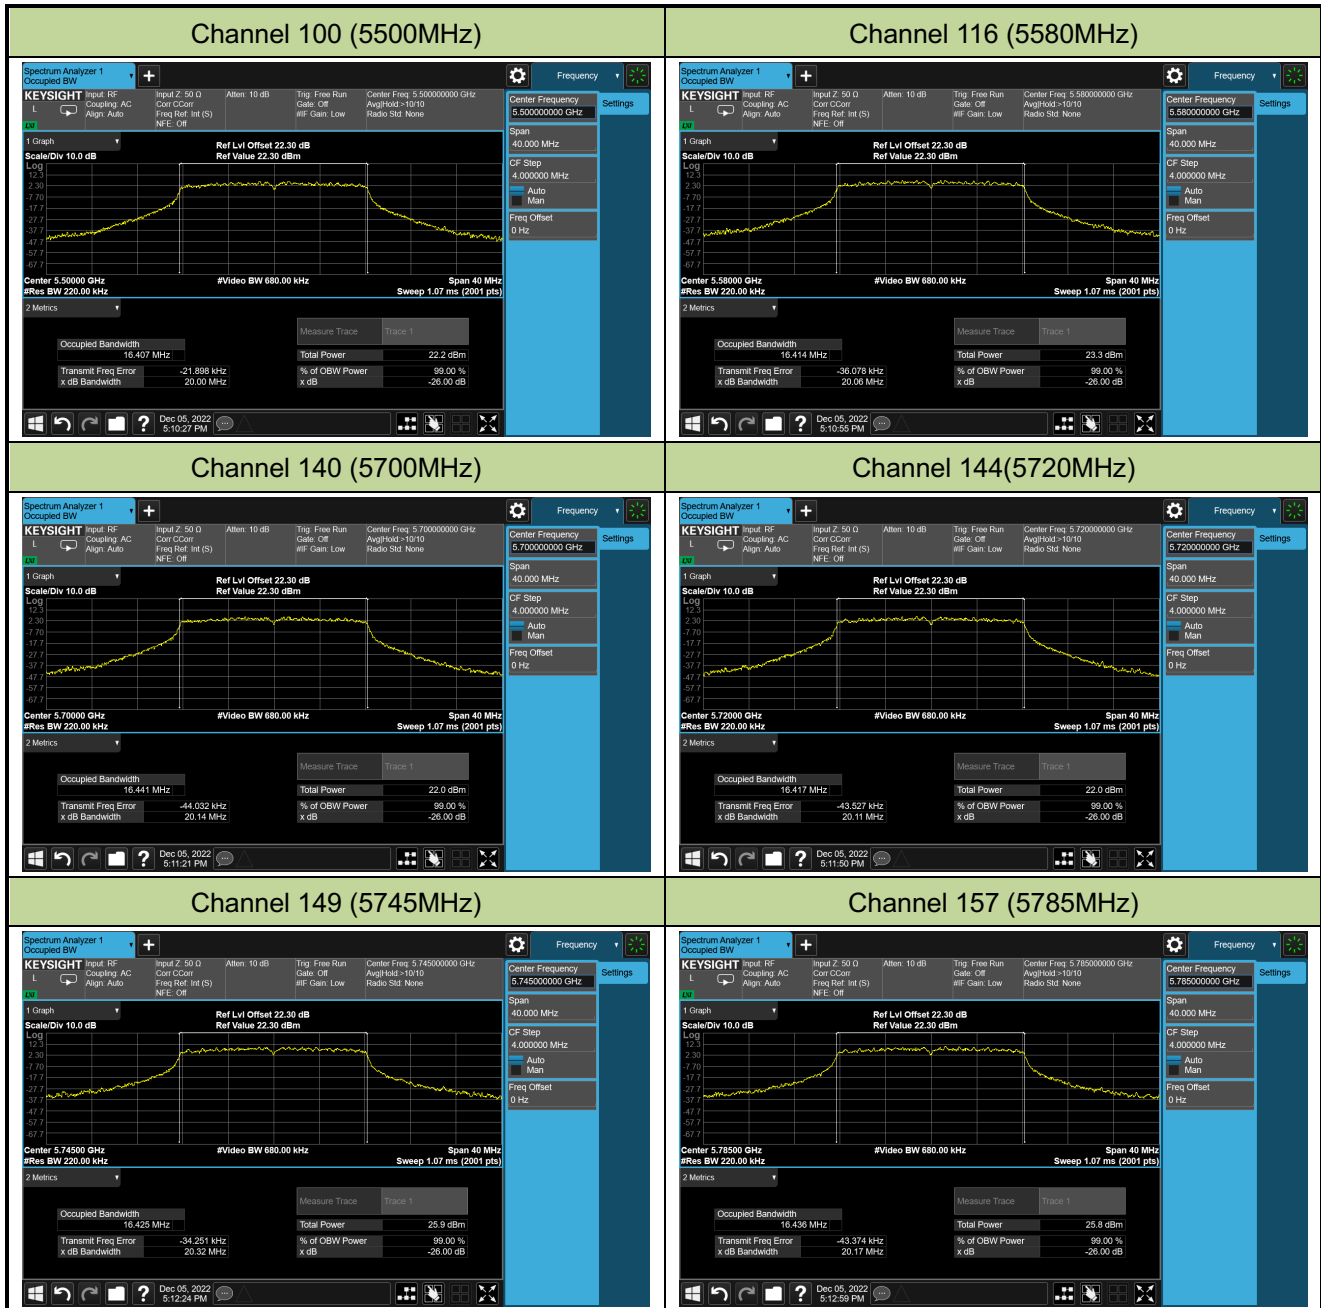

802.11a 26dB Bandwidth

Channel 36 (5180MHz)

Channel 44 (5220MHz)

Channel 48 (5240MHz)

Channel 52 (5260MHz)

Channel 60 (5300MHz)

Channel 64 (5320MHz)

802.11ac-VHT20 26dB Bandwidth

Channel 36 (5180MHz)

Channel 44 (5220MHz)

Channel 48 (5240MHz)

Channel 52 (5260MHz)

Channel 60 (5300MHz)

Channel 64 (5320MHz)

802.11ac-VHT20 26dB Bandwidth

Channel 100 (5500MHz)

Channel 116 (5580MHz)

Channel 140 (5700MHz)

Channel 144(5720MHz)

Channel 149 (5745MHz)

Channel 157 (5785MHz)

802.11ac-VHT40 26dB Bandwidth

Channel 38 (5190MHz)

Channel 46 (5230MHz)