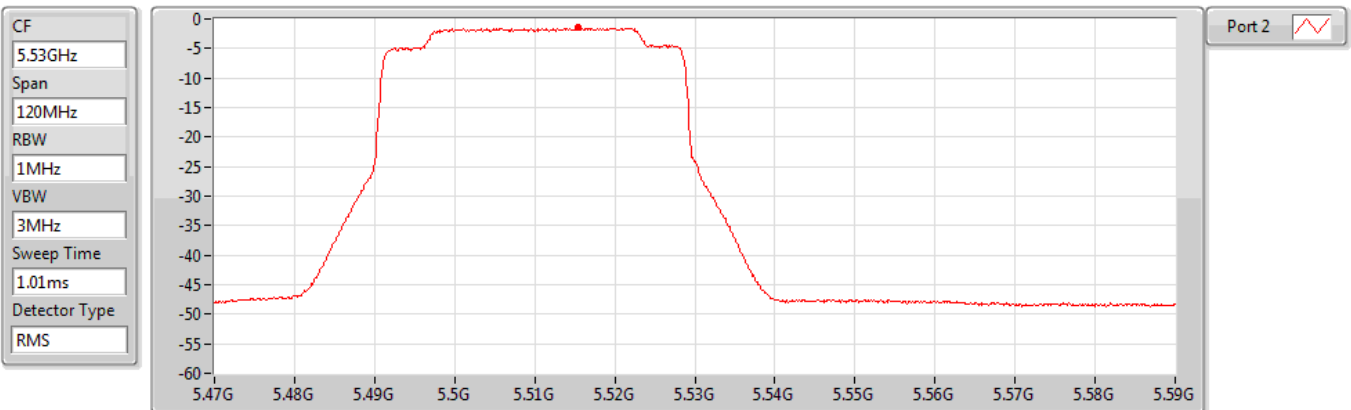

5530MHz

Sum	PD	Port 1	Port 2
(dBm/RBW)	(dBm/RBW)	(dBm/RBW)	(dBm/RBW)
-1.50	-1.50	-	-1.50