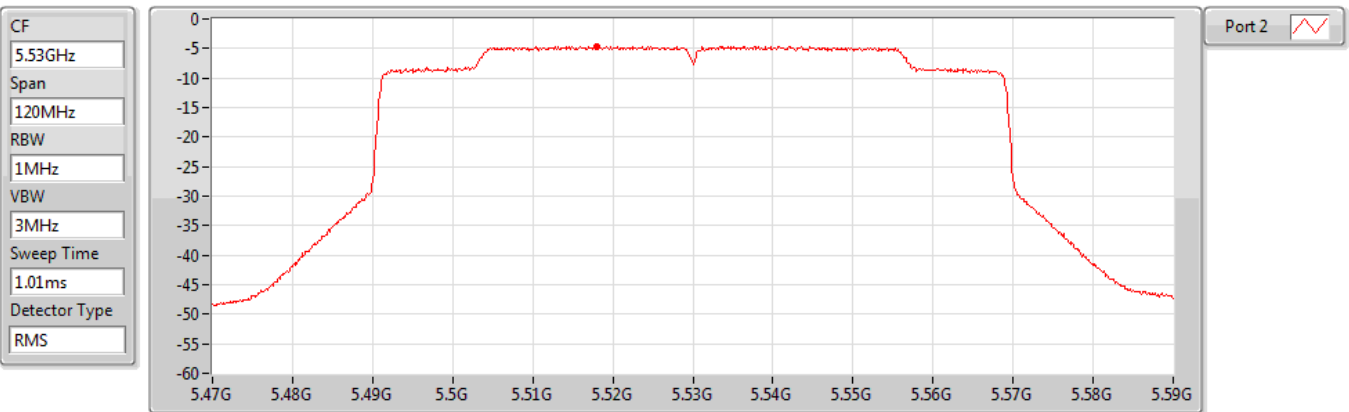

5530MHz

Sum	PD	Port 1	Port 2
(dBm/RBW)	(dBm/RBW)	(dBm/RBW)	(dBm/RBW)
-4.60	-4.60	-	-4.60