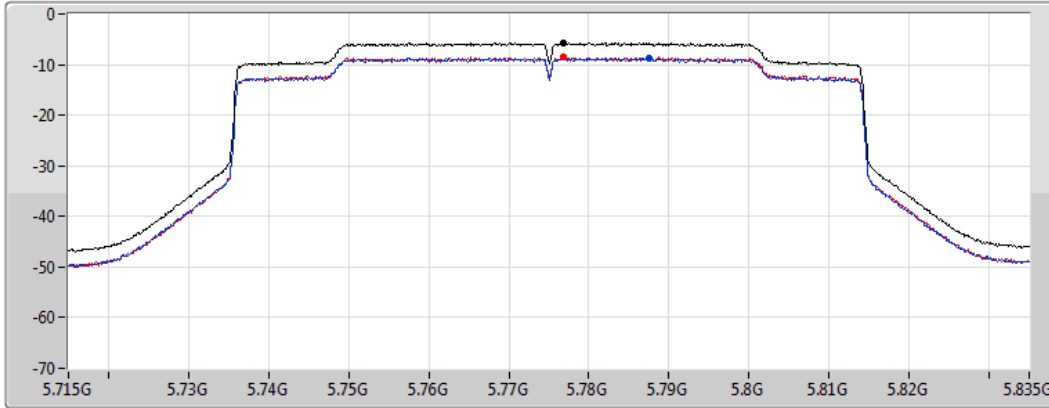

802.11ax HEW80_Nss2,(MCS0)_2TX

PSD

5775MHz

CF
5.775GHz
Span
120MHz
RBW
500kHz
VBW
3MHz
Sweep Time
1.01ms
Detector Type
RMS

Sum
Port 1
Port 2

Sum	PD	Port 1	Port 2
(dBm/RBW)	(dBm/RBW)	(dBm/RBW)	(dBm/RBW)
-5.75	-5.75	-8.62	-8.50

802.11ax HEW160_Nss2,(MCS0)_2TX

PSD

5250MHz Straddle 5.15-5.25GHz

CF
5.17GHz
Span
320MHz
RBW
1MHz
VBW
3MHz
Sweep Time
1.01ms
Detector Type
RMS