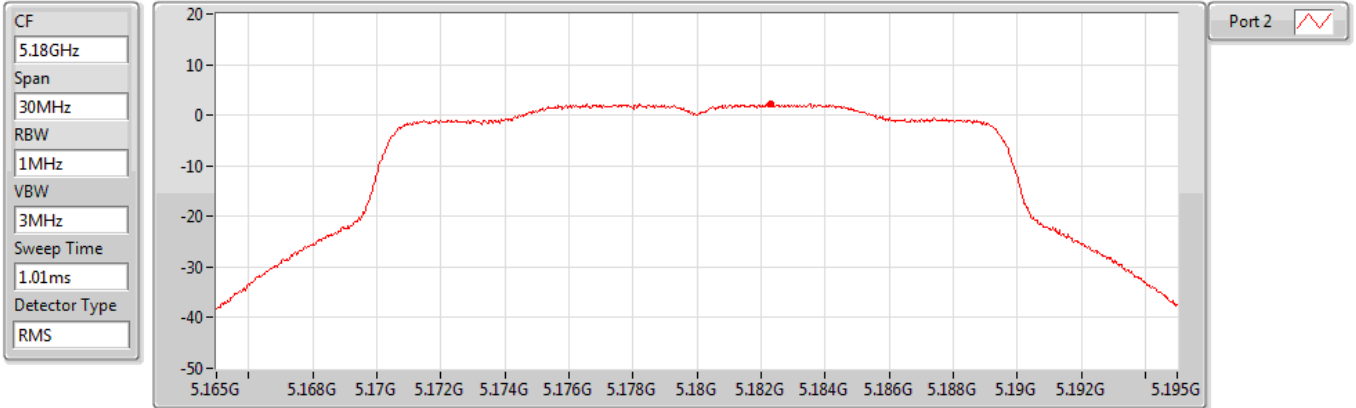

802.11ax HEW20_Nss1,(MCS0)_1TX

PSD

5180MHz

Sum	PD	Port 1	Port 2
(dBm/RBW)	(dBm/RBW)	(dBm/RBW)	(dBm/RBW)
2.14	2.14	-	2.14

802.11ax HEW20_Nss1,(MCS0)_1TX

PSD