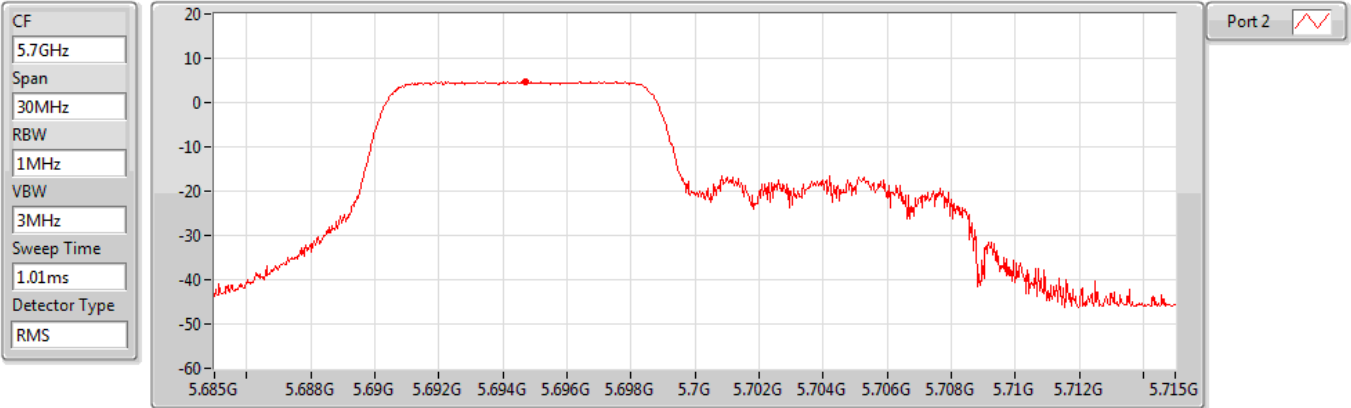

#### 5580MHz

Sum	PD	Port 1	Port 2
(dBm/100kHz)	(dBm/100kHz)	(dBm/100kHz)	(dBm/100kHz)
4.74	4.74	-	4.74

802.11ax HEW20\_RU106\_Index53\_Nss1,(MCS0)\_1TX(Port2)

PSD

5700MHz

Sum	PD	Port 1	Port 2
(dBm/RBW)	(dBm/RBW)	(dBm/RBW)	(dBm/RBW)
4.68	4.68	-	4.68