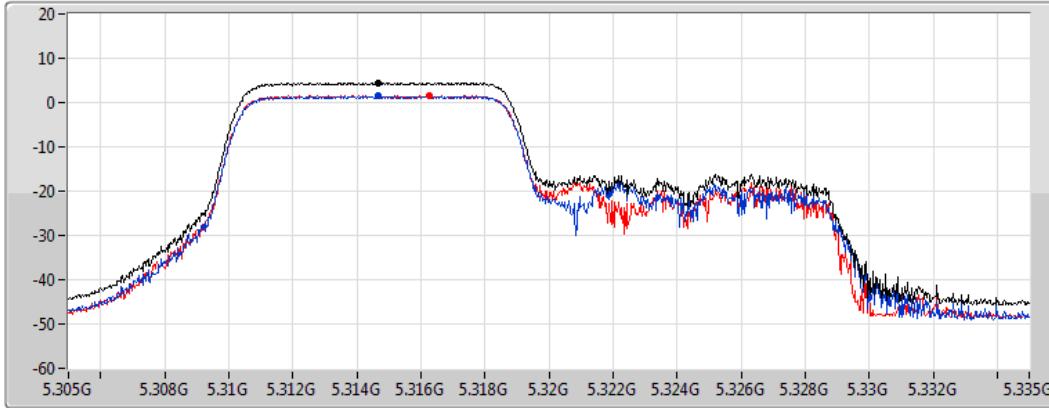

802.11ax HEW20_RU106_Index53_Nss2,(MCS0)_2TX

PSD

5320MHz

CF
5.32GHz
Span
30MHz
RBW
1MHz
VBW
3MHz
Sweep Time
1.01ms
Detector Type
RMS

Sum
Port 1
Port 2

Sum	PD	Port 1	Port 2
(dBm/RBW)	(dBm/RBW)	(dBm/RBW)	(dBm/RBW)
4.53	4.53	1.57	1.56

802.11ax HEW20_RU106_Index53_Nss2,(MCS0)_2TX

PSD