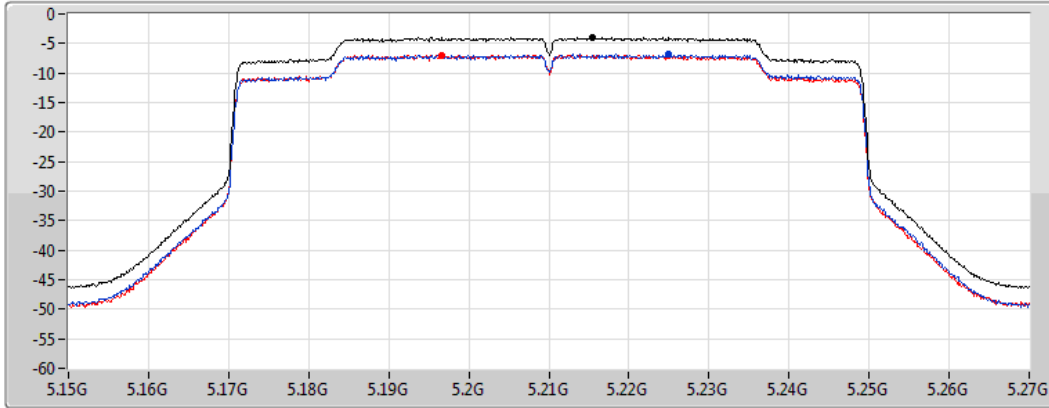

802.11ax HEW80_Nss2,(MCS0)_2TX

PSD

5210MHz

CF
5.21GHz
Span
120MHz
RBW
1MHz
VBW
3MHz
Sweep Time
1.01ms
Detector Type
RMS

Sum
Port 1
Port 2

Sum	PD	Port 1	Port 2
(dBm/RBW)	(dBm/RBW)	(dBm/RBW)	(dBm/RBW)
-3.99	-3.99	-6.78	-6.93

802.11ax HEW80_Nss2,(MCS0)_2TX

PSD