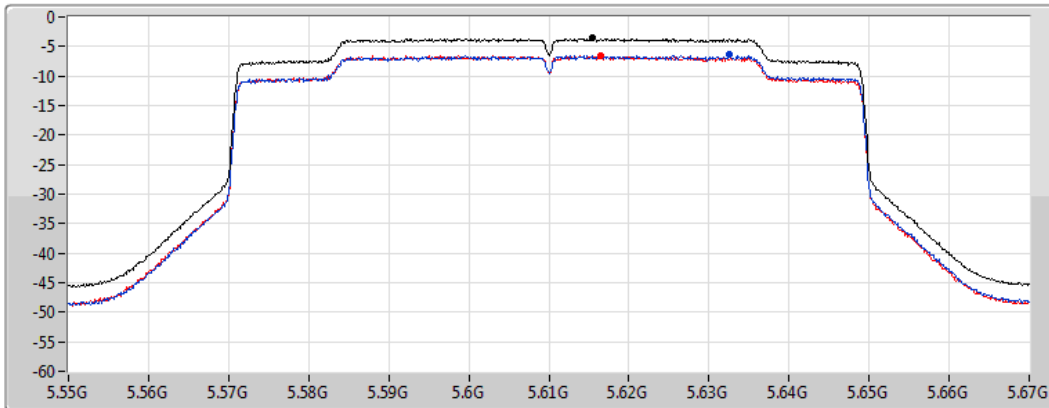

5610MHz

CF
5.61GHz
Span
120MHz
RBW
1MHz
VBW
3MHz
Sweep Time
1.01ms
Detector Type
RMS

Sum
Port 1
Port 2

Sum	PD	Port 1	Port 2
(dBm/RBW)	(dBm/RBW)	(dBm/RBW)	(dBm/RBW)
-3.55	-3.55	-6.39	-6.49