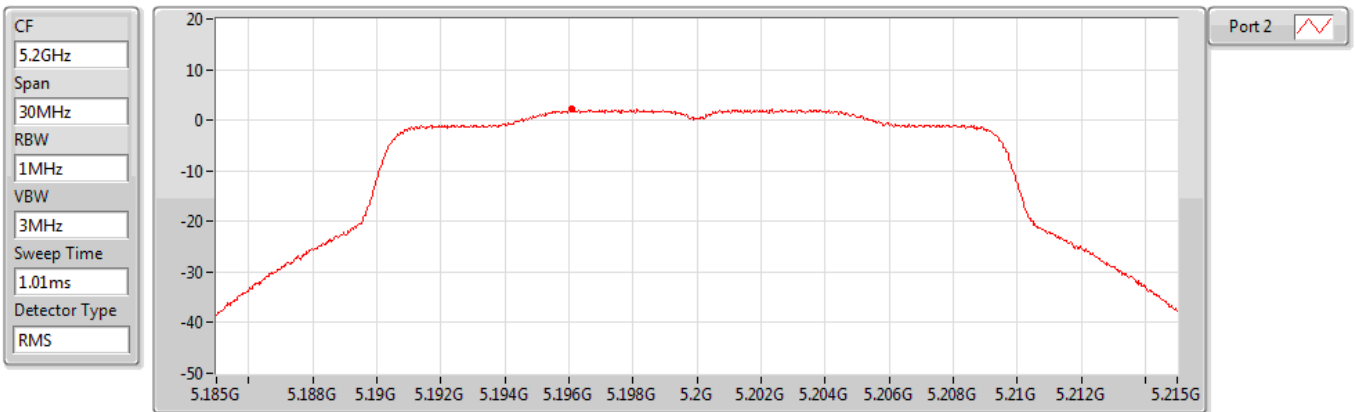

PSD

5180MHz

Sum	PD	Port 1	Port 2
(dBm/RBW)	(dBm/RBW)	(dBm/RBW)	(dBm/RBW)
2.14	2.14	-	2.14

802.11ax HEW20\_Nss1,(MCS0)\_1TX

PSD

5200MHz

Sum	PD	Port 1	Port 2
(dBm/RBW)	(dBm/RBW)	(dBm/RBW)	(dBm/RBW)
2.16	2.16	-	2.16