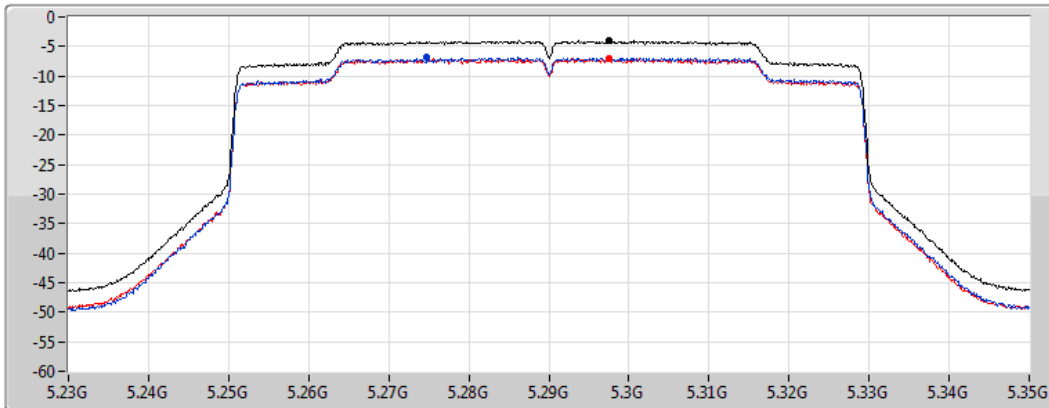

5290MHz

CF
5.29GHz
Span
120MHz
RBW
1MHz
VBW
3MHz
Sweep Time
1.01ms
Detector Type
RMS

Sum
Port 1
Port 2

Sum	PD	Port 1	Port 2
(dBm/RBW)	(dBm/RBW)	(dBm/RBW)	(dBm/RBW)
-4.05	-4.05	-6.88	-7.03