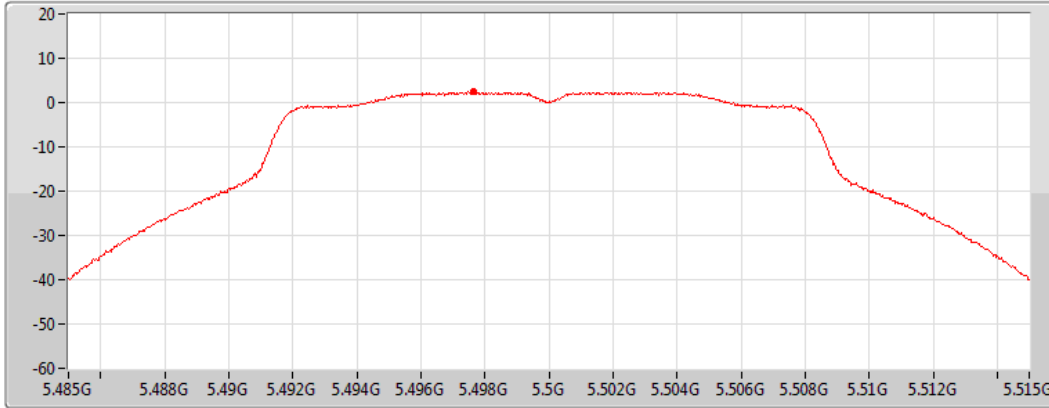

802.11a_Nss1,(6Mbps)_1TX

PSD

5500MHz

CF
5.5GHz
Span
30MHz
RBW
1MHz
VBW
3MHz
Sweep Time
1.01ms
Detector Type
RMS

Port 2

Sum	PD	Port 1	Port 2
(dBm/RBW)	(dBm/RBW)	(dBm/RBW)	(dBm/RBW)
2.49	2.49	-	2.49

802.11a_Nss1,(6Mbps)_1TX

PSD