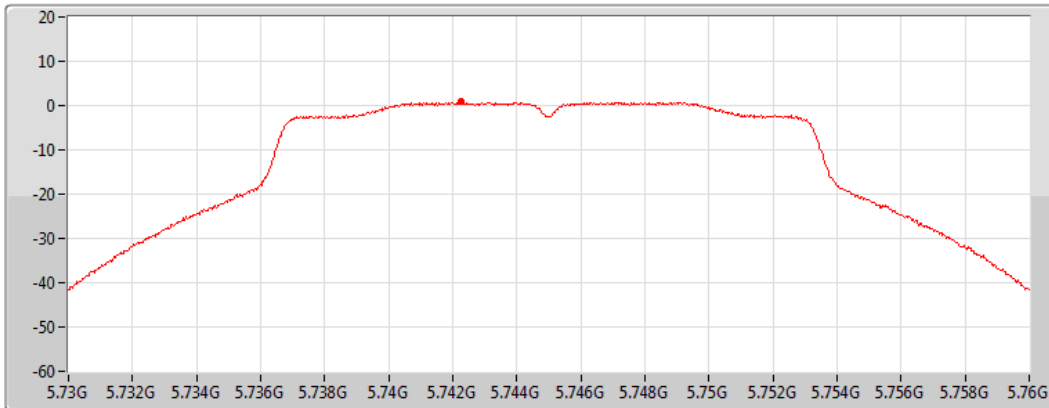

5745MHz

CF
5.745GHz
Span
30MHz
RBW
500kHz
VBW
3MHz
Sweep Time
1.01ms
Detector Type
RMS

Port 2

Sum	PD	Port 1	Port 2
(dBm/RBW)	(dBm/RBW)	(dBm/RBW)	(dBm/RBW)
0.79	0.79	-	0.79