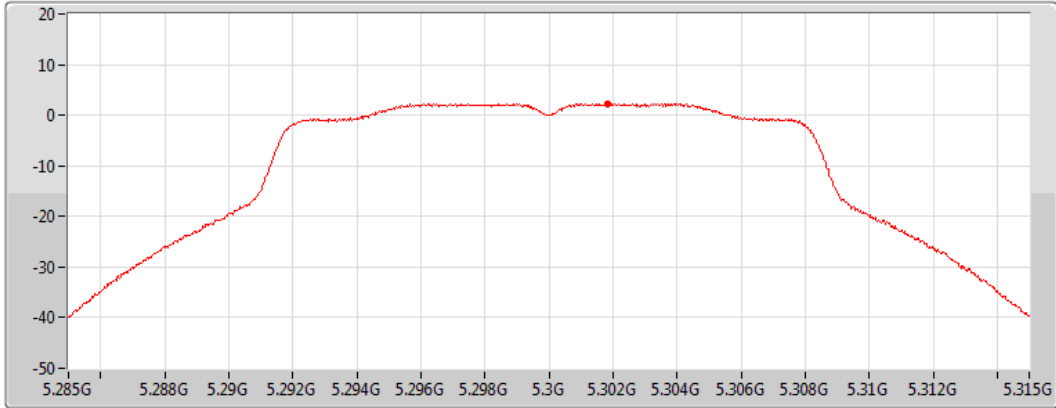

802.11a_Nss1,(6Mbps)_1TX

PSD

5300MHz

CF
5.3GHz
Span
30MHz
RBW
1MHz
VBW
3MHz
Sweep Time
1.01ms
Detector Type
RMS

Port 2

Sum	PD	Port 1	Port 2
(dBm/RBW)	(dBm/RBW)	(dBm/RBW)	(dBm/RBW)
2.36	2.36	-	2.36

802.11a_Nss1,(6Mbps)_1TX

PSD