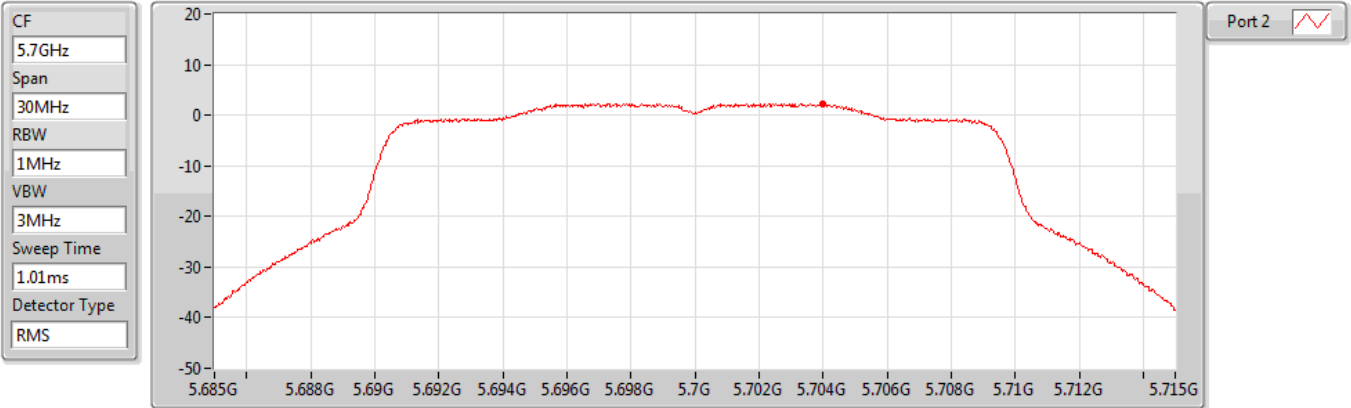

802.11ax HEW20_Nss1,(MCS0)_1TX

PSD

5700MHz

Sum	PD	Port 1	Port 2
(dBm/RBW)	(dBm/RBW)	(dBm/RBW)	(dBm/RBW)
2.32	2.32	-	2.32

802.11ax HEW20_Nss1,(MCS0)_1TX

PSD