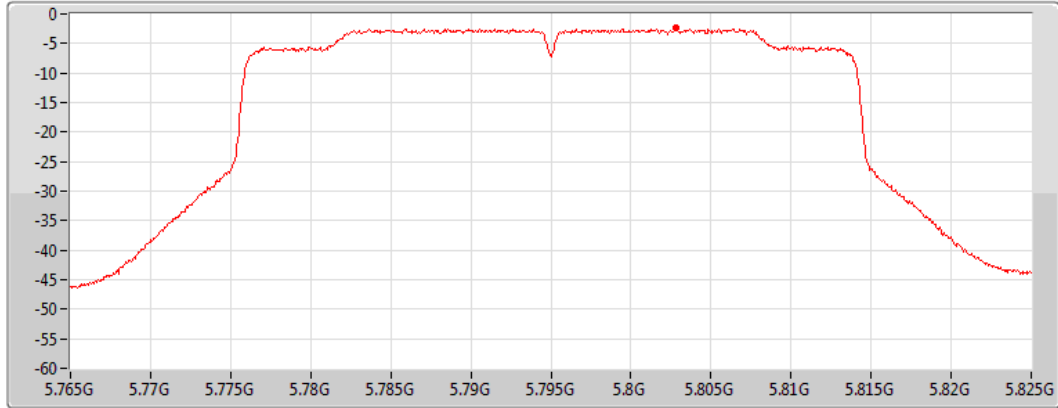

802.11ax HEW40_Nss1,(MCS0)_1TX

PSD

5795MHz

CF
5.795GHz
Span
60MHz
RBW
500kHz
VBW
3MHz
Sweep Time
1.01ms
Detector Type
RMS

Sum	PD	Port 1	Port 2
(dBm/RBW)	(dBm/RBW)	(dBm/RBW)	(dBm/RBW)
-2.43	-2.43	-	-2.43