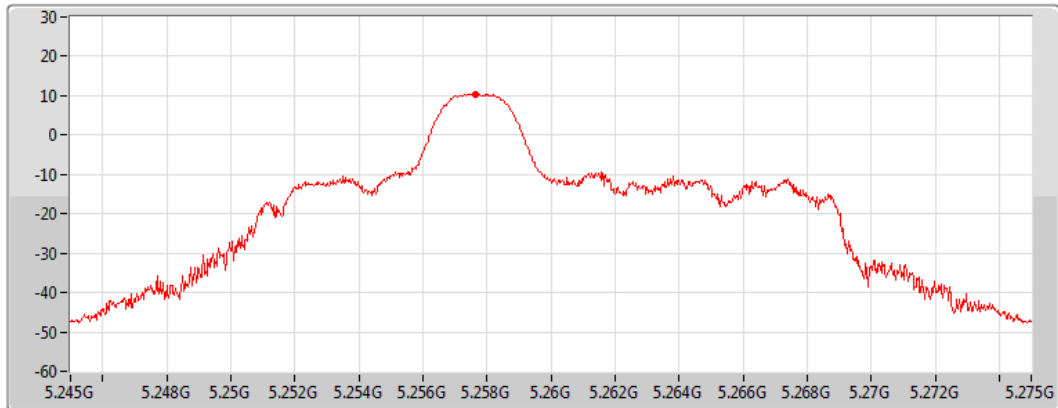

Port 2

Sum	PD	Port 1	Port 2
(dBm/RBW)	(dBm/RBW)	(dBm/RBW)	(dBm/RBW)
10.45	10.45	-	10.45