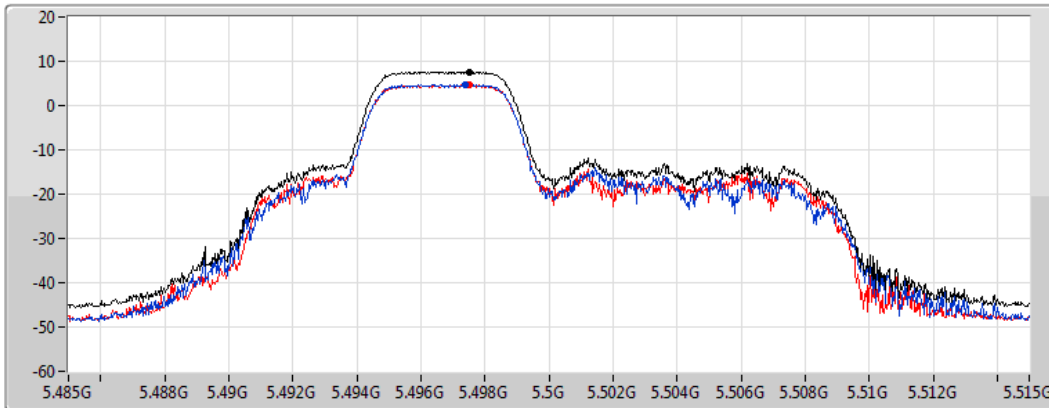

5500MHz

CF
5.5GHz
Span
30MHz
RBW
1MHz
VBW
3MHz
Sweep Time
1.01ms
Detector Type
RMS

Sum
Port 1
Port 2

Sum	PD	Port 1	Port 2
(dBm/RBW)	(dBm/RBW)	(dBm/RBW)	(dBm/RBW)
7.61	7.61	4.73	4.79