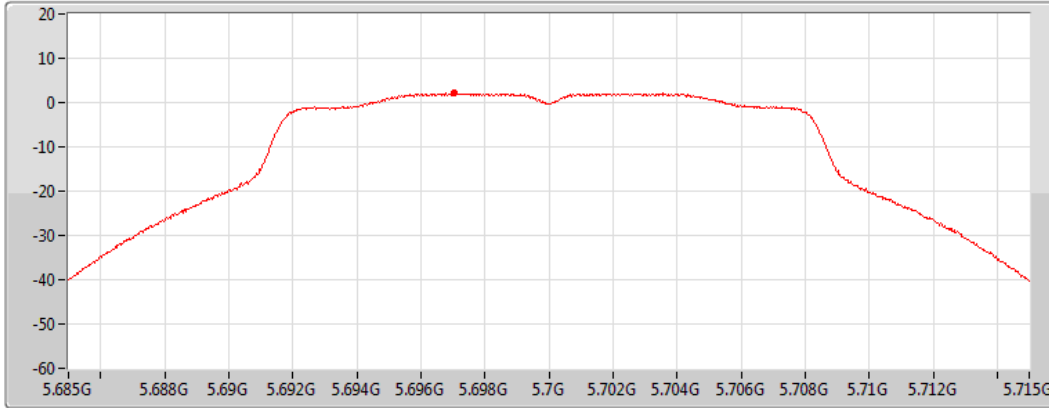

802.11a_Nss1,(6Mbps)_1TX

PSD

5700MHz

CF
5.7GHz
Span
30MHz
RBW
1MHz
VBW
3MHz
Sweep Time
1.01ms
Detector Type
RMS

Port 2

Sum	PD	Port 1	Port 2
(dBm/RBW)	(dBm/RBW)	(dBm/RBW)	(dBm/RBW)
2.14	2.14	-	2.14

802.11a_Nss1,(6Mbps)_1TX

PSD