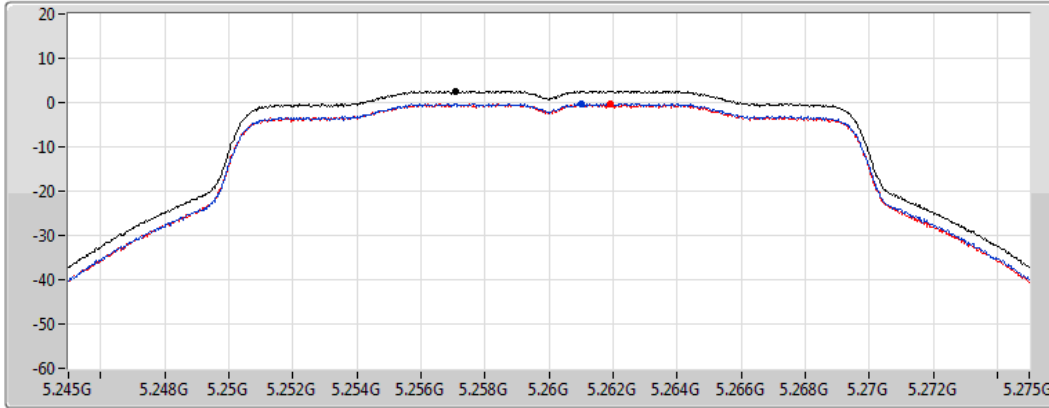

802.11ax HEW20_Nss2,(MCS0)_2TX

PSD

5260MHz

CF
5.26GHz
Span
30MHz
RBW
1MHz
VBW
3MHz
Sweep Time
1.01ms
Detector Type
RMS

Sum
Port 1
Port 2

Sum	PD	Port 1	Port 2
(dBm/RBW)	(dBm/RBW)	(dBm/RBW)	(dBm/RBW)
2.64	2.64	-0.18	-0.27

802.11ax HEW20_Nss2,(MCS0)_2TX

PSD