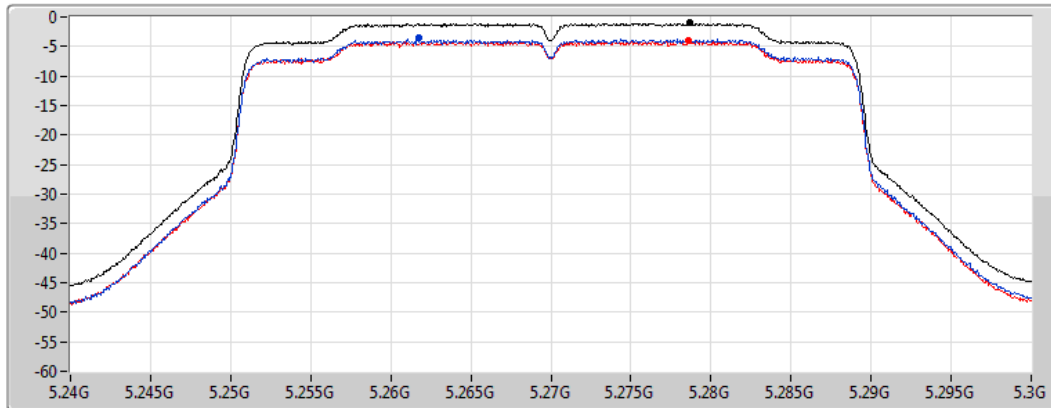

5270MHz

CF
5.27GHz
Span
60MHz
RBW
1MHz
VBW
3MHz
Sweep Time
1.01ms
Detector Type
RMS

Sum
Port 1
Port 2

Sum	PD	Port 1	Port 2
(dBm/RBW)	(dBm/RBW)	(dBm/RBW)	(dBm/RBW)
-1.00	-1.00	-3.60	-3.94