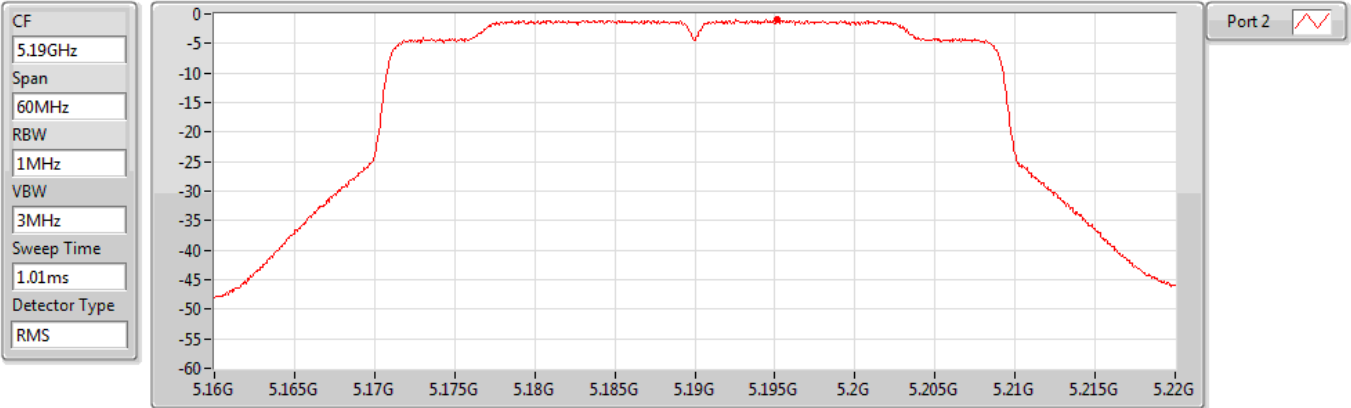

802.11ax HEW40_Nss1,(MCS0)_1TX

PSD

5190MHz

Sum	PD	Port 1	Port 2
(dBm/RBW)	(dBm/RBW)	(dBm/RBW)	(dBm/RBW)
-1.00	-1.00	-	-1.00

802.11ax HEW40_Nss1,(MCS0)_1TX

PSD