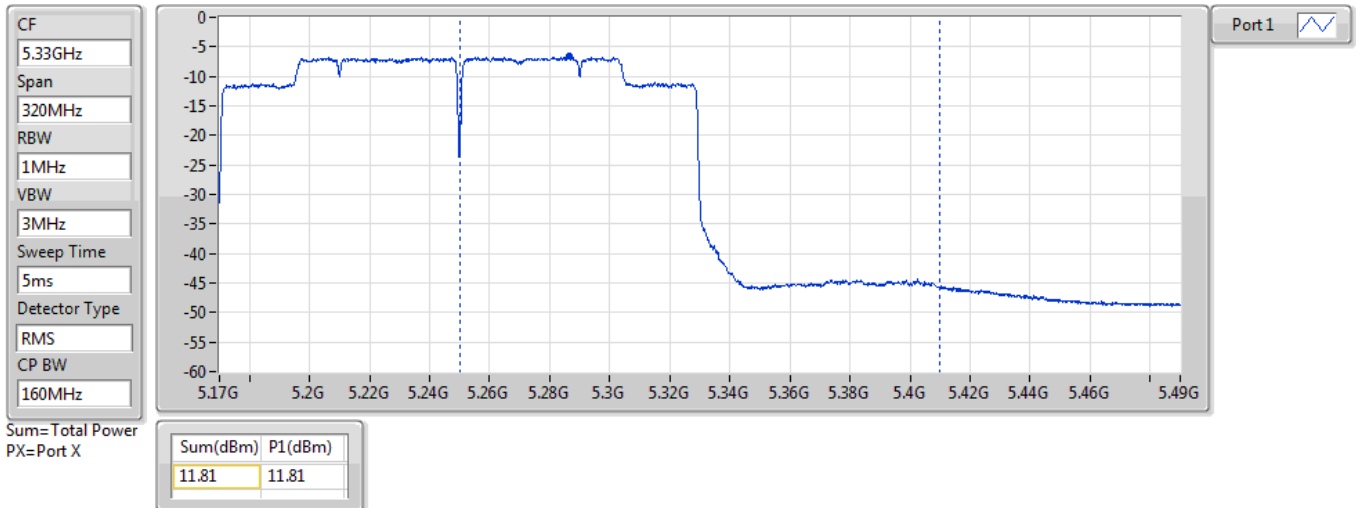

Port X = Port X output power

DG = Directional Gain =  $10 \log [(10^{G1/10} + 10^{G2/10})/N_{ANT}]$ ;

Ant. No.	Operating Frequencies (MHz) / Antenna Gain (dBi)			
	5150 ~ 5250	5250 ~ 5350	5470 ~ 5725	5725 ~ 5850
1	2.62	2.62	2.82	2.82
2	2.32	2.54	2.76	2.83
Directional Gain (dBi)	2.47	2.58	2.79	2.83

802.11ax HEW160\_Nss1,(MCS0)\_1TX

AV Power

5250MHz Straddle 5.15-5.25GHz\_TnomVnom

802.11ax HEW160\_Nss1,(MCS0)\_1TX

AV Power

5250MHz Straddle 5.25-5.35GHz\_TnomVnom

802.11ax HEW160\_Nss1,(MCS0)\_1TX

AV Power