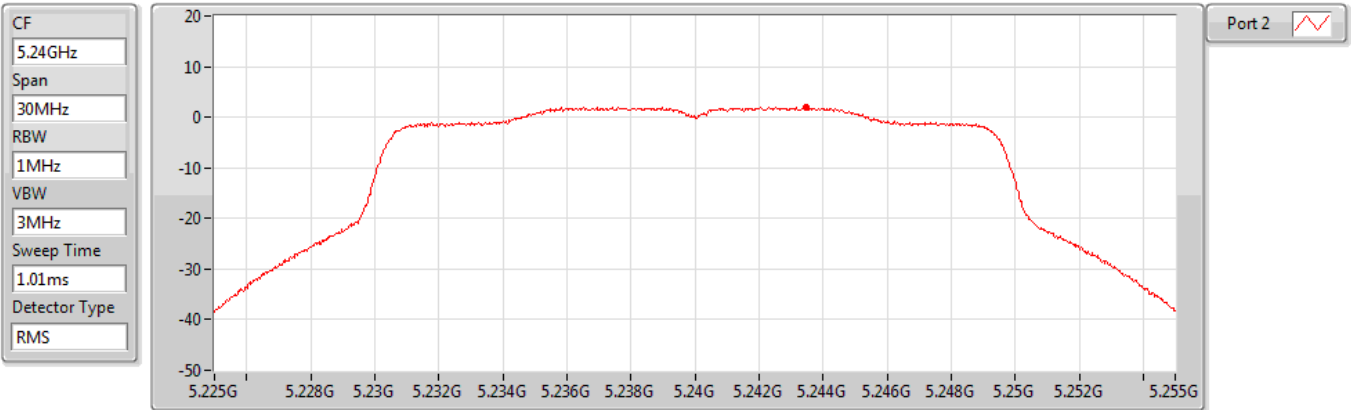

802.11ax HEW20_Nss1,(MCS0)_1TX

PSD

5240MHz

Sum	PD	Port 1	Port 2
(dBm/RBW)	(dBm/RBW)	(dBm/RBW)	(dBm/RBW)
1.99	1.99	-	1.99

802.11ax HEW20_Nss1,(MCS0)_1TX

PSD