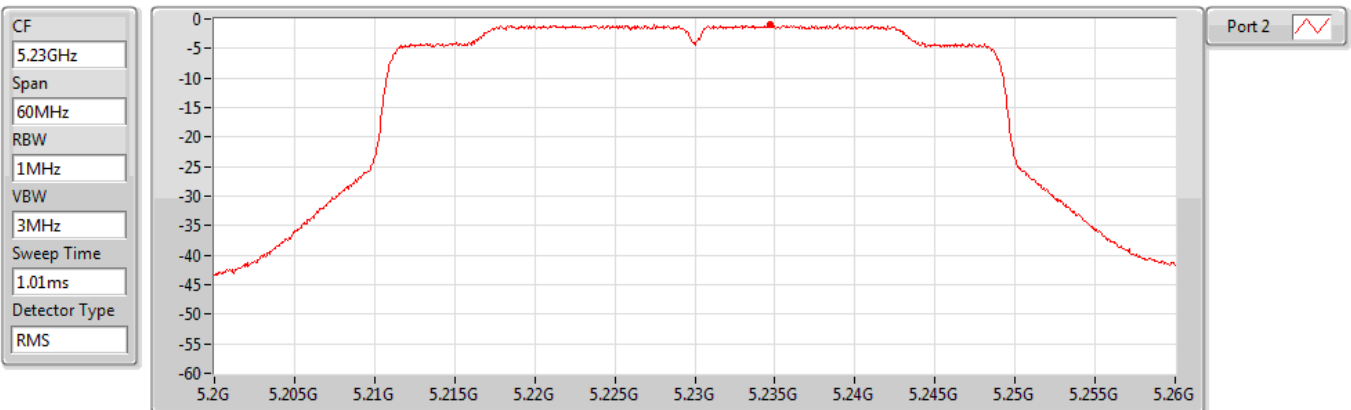

5230MHz

Sum	PD	Port 1	Port 2
(dBm/RBW)	(dBm/RBW)	(dBm/RBW)	(dBm/RBW)
-1.03	-1.03	-	-1.03