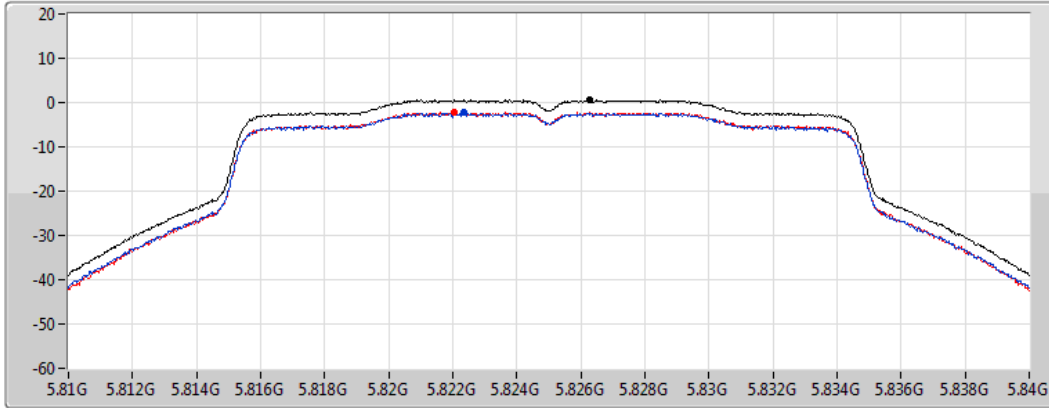

802.11ax HEW20_Nss2,(MCS0)_2TX

PSD

5825MHz

CF
5.825GHz
Span
30MHz
RBW
500kHz
VBW
3MHz
Sweep Time
1.01ms
Detector Type
RMS

Sum
Port 1
Port 2

Sum	PD	Port 1	Port 2
(dBm/RBW)	(dBm/RBW)	(dBm/RBW)	(dBm/RBW)
0.55	0.55	-2.34	-2.28

802.11ax HEW40_Nss2,(MCS0)_2TX

PSD