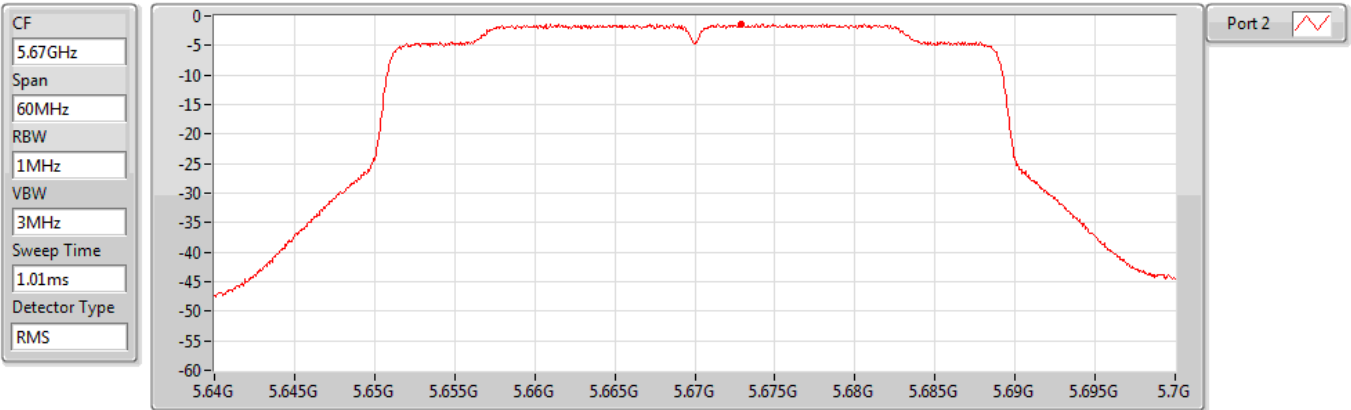

802.11ax HEW40_Nss1,(MCS0)_1TX

PSD

5670MHz

Sum	PD	Port 1	Port 2
(dBm/RBW)	(dBm/RBW)	(dBm/RBW)	(dBm/RBW)
-1.34	-1.34	-	-1.34

802.11ax HEW40_Nss1,(MCS0)_1TX

PSD