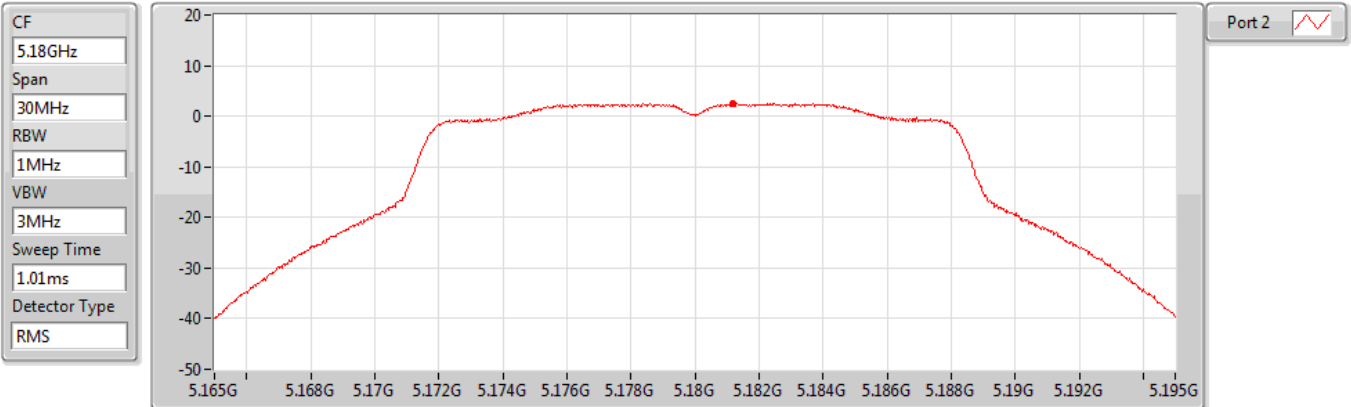

802.11a_Nss1,(6Mbps)_1TX

PSD

5180MHz

Sum	PD	Port 1	Port 2
(dBm/RBW)	(dBm/RBW)	(dBm/RBW)	(dBm/RBW)
2.46	2.46	-	2.46

802.11a_Nss1,(6Mbps)_1TX

PSD