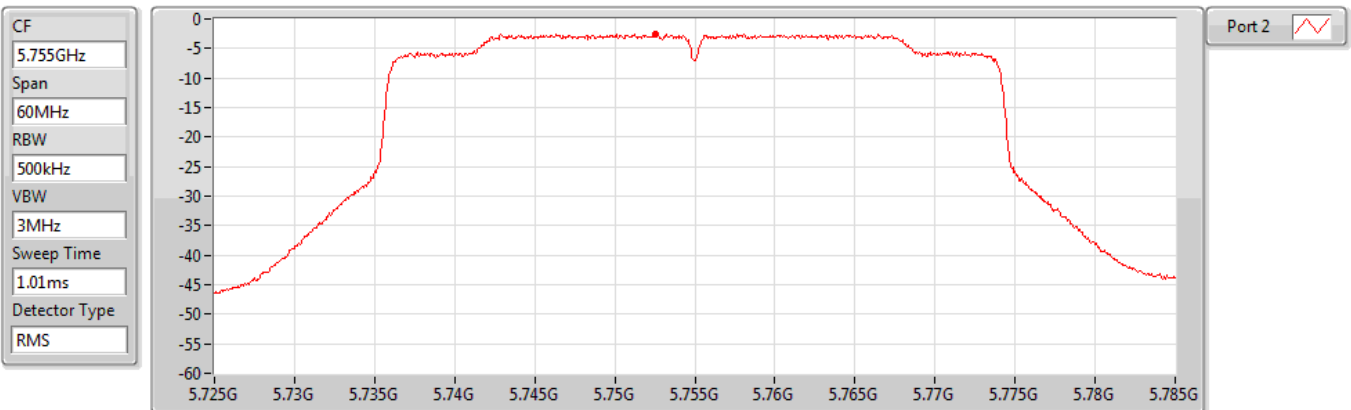

5755MHz

Sum	PD	Port 1	Port 2
(dBm/RBW)	(dBm/RBW)	(dBm/RBW)	(dBm/RBW)
-2.50	-2.50	-	-2.50