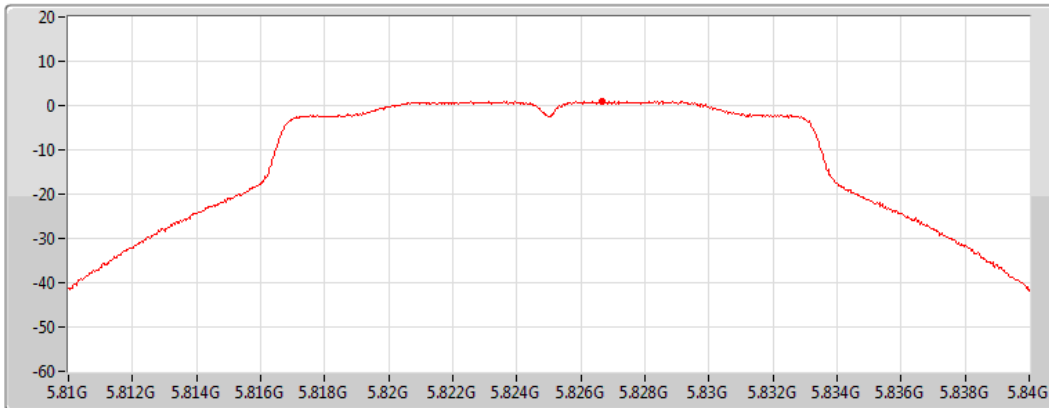

5825MHz

CF
5.825GHz
Span
30MHz
RBW
500kHz
VBW
3MHz
Sweep Time
1.01ms
Detector Type
RMS

Port 2

Sum	PD	Port 1	Port 2
(dBm/RBW)	(dBm/RBW)	(dBm/RBW)	(dBm/RBW)
0.97	0.97	-	0.97