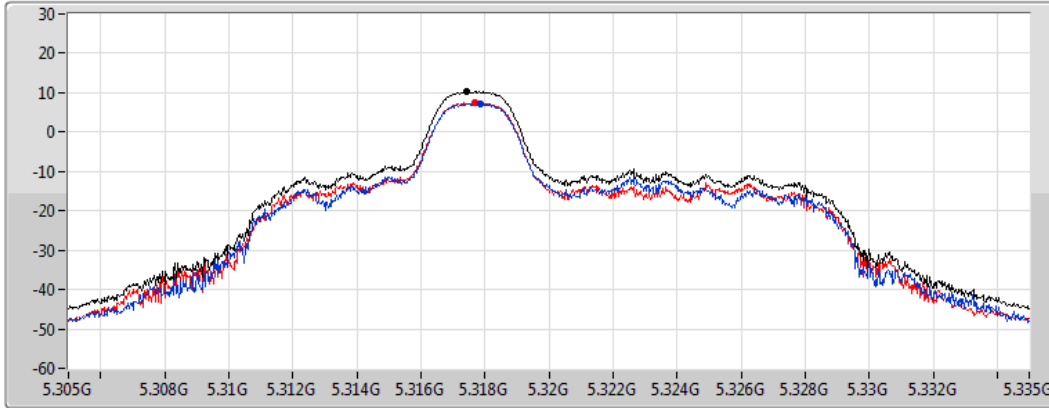

802.11ax HEW20_RU26_Index3_Nss2,(MCS0)_2TX

PSD

5320MHz

CF
5.32GHz
Span
30MHz
RBW
1MHz
VBW
3MHz
Sweep Time
1.01ms
Detector Type
RMS

Sum
Port 1
Port 2

Sum	PD	Port 1	Port 2
(dBm/RBW)	(dBm/RBW)	(dBm/RBW)	(dBm/RBW)
10.26	10.26	7.23	7.54