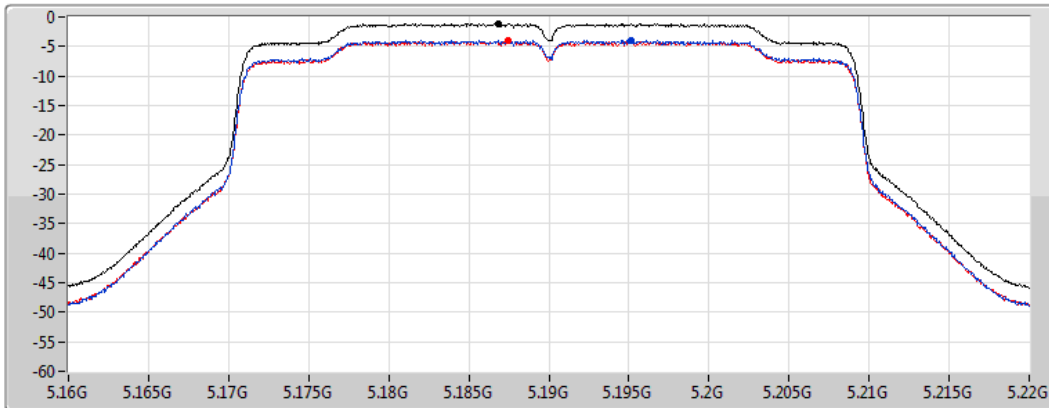

5190MHz

CF
5.19GHz
Span
60MHz
RBW
1MHz
VBW
3MHz
Sweep Time
1.01ms
Detector Type
RMS

Sum
Port 1
Port 2

Sum	PD	Port 1	Port 2
(dBm/RBW)	(dBm/RBW)	(dBm/RBW)	(dBm/RBW)
-1.10	-1.10	-3.96	-4.08