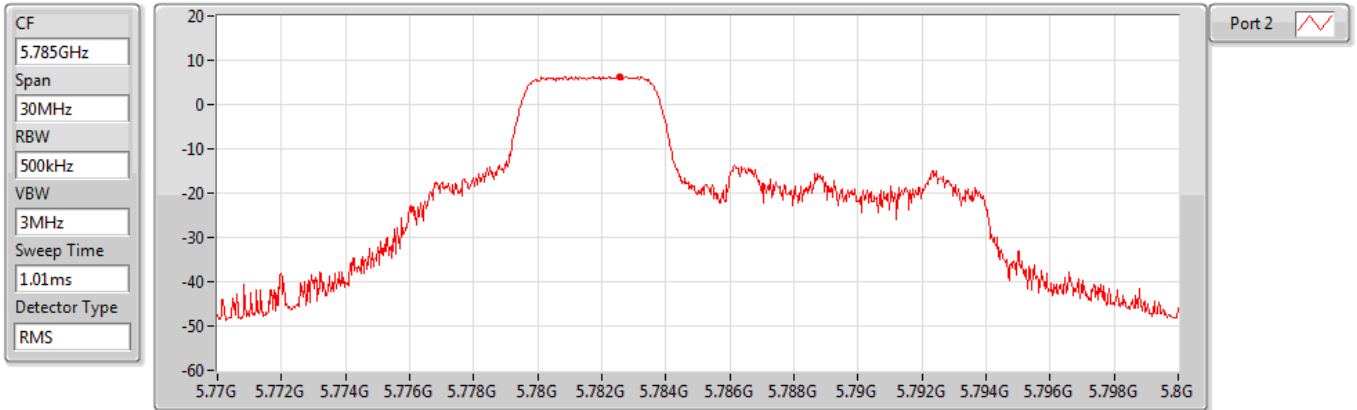

#### 5785MHz

Sum	PD	Port 1	Port 2
(dBm/RBW)	(dBm/RBW)	(dBm/RBW)	(dBm/RBW)
6.32	6.32	-	6.32