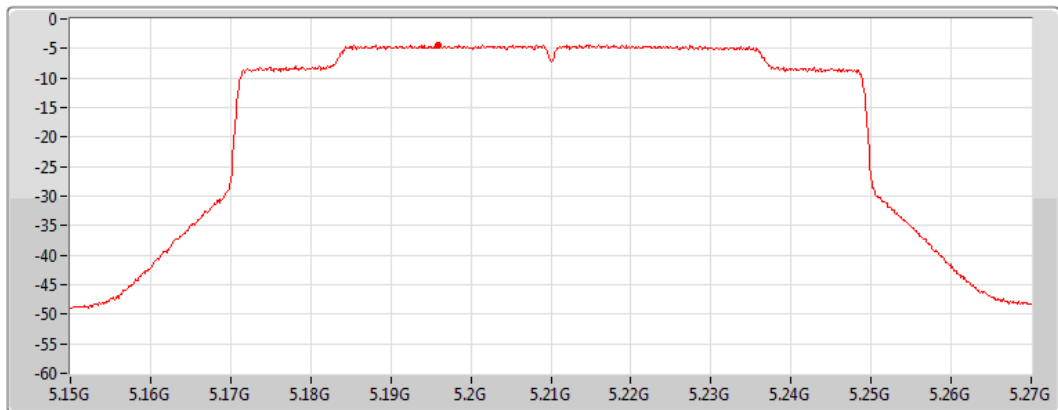

802.11ax HEW80_Nss1,(MCS0)_1TX

PSD

5210MHz

CF
5.21GHz
Span
120MHz
RBW
1MHz
VBW
3MHz
Sweep Time
1.01ms
Detector Type
RMS

Sum	PD	Port 1	Port 2
(dBm/RBW)	(dBm/RBW)	(dBm/RBW)	(dBm/RBW)
-4.36	-4.36	-	-4.36