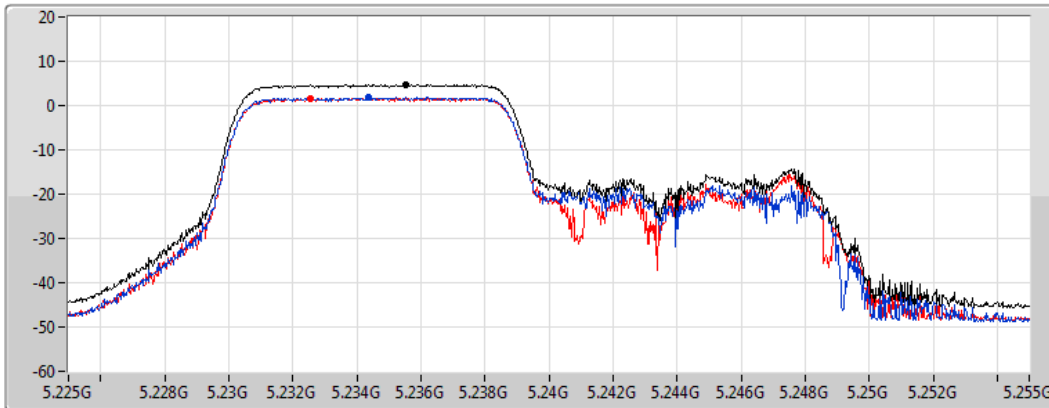

5240MHz

CF
5.24GHz
Span
30MHz
RBW
1MHz
VBW
3MHz
Sweep Time
1.01ms
Detector Type
RMS

Sum
Port 1
Port 2

Sum	PD	Port 1	Port 2
(dBm/RBW)	(dBm/RBW)	(dBm/RBW)	(dBm/RBW)
4.68	4.68	1.82	1.71