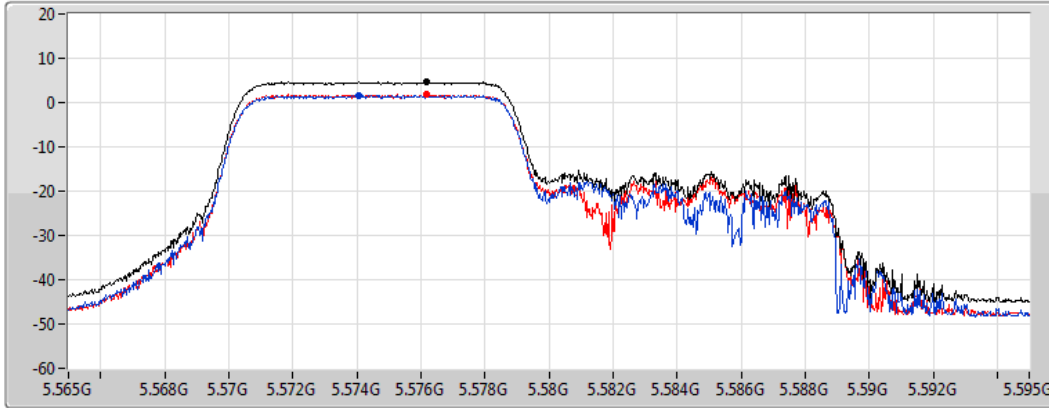

802.11ax HEW20_RU106_Index53_Nss2,(MCS0)_2TX

PSD

5580MHz

CF
5.58GHz
Span
30MHz
RBW
1MHz
VBW
3MHz
Sweep Time
1.01ms
Detector Type
RMS

Sum
Port 1
Port 2

Sum	PD	Port 1	Port 2
(dBm/RBW)	(dBm/RBW)	(dBm/RBW)	(dBm/RBW)
4.61	4.61	1.66	1.78

802.11ax HEW20_RU106_Index53_Nss2,(MCS0)_2TX

PSD