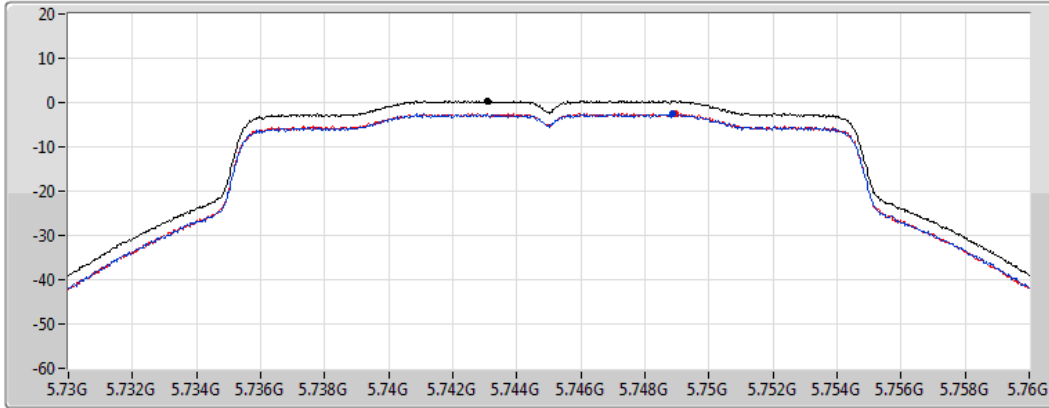

802.11ax HEW20_Nss2,(MCS0)_2TX

PSD

5745MHz

CF
5.745GHz
Span
30MHz
RBW
500kHz
VBW
3MHz
Sweep Time
1.01ms
Detector Type
RMS

Sum
Port 1
Port 2

Sum	PD	Port 1	Port 2
(dBm/RBW)	(dBm/RBW)	(dBm/RBW)	(dBm/RBW)
0.43	0.43	-2.50	-2.39

802.11ax HEW20_Nss2,(MCS0)_2TX

PSD