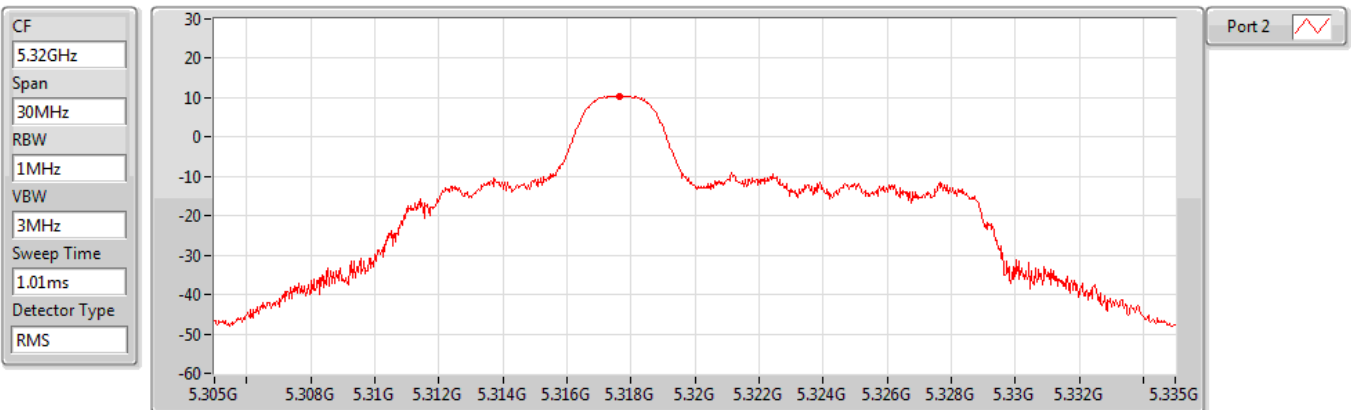

5320MHz

Sum	PD	Port 1	Port 2
(dBm/RBW)	(dBm/RBW)	(dBm/RBW)	(dBm/RBW)
10.45	10.45	-	10.45