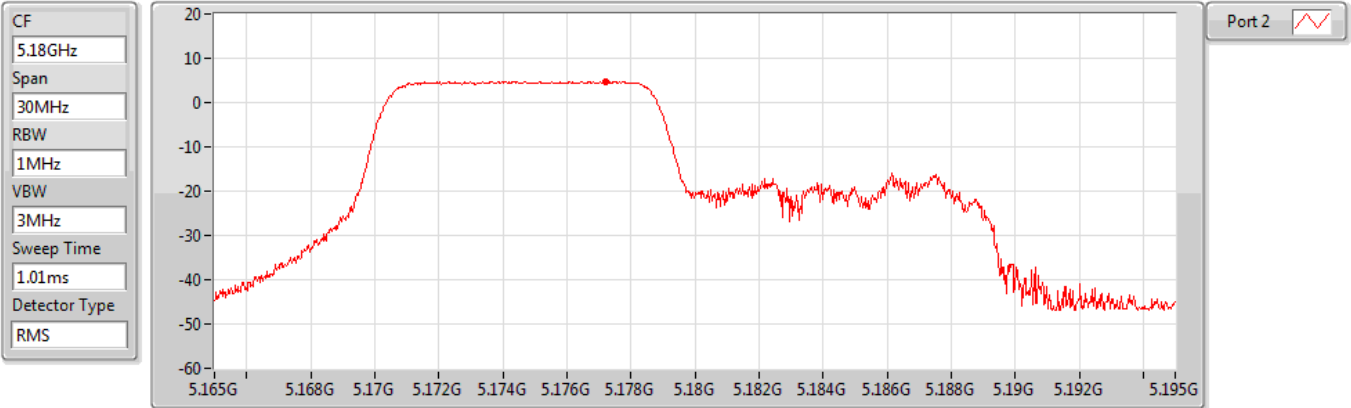

#### 5825MHz

Sum	PD	Port 1	Port 2
(dBm/RBW)	(dBm/RBW)	(dBm/RBW)	(dBm/RBW)
6.43	6.43	-	6.43

802.11ax HEW20\_RU106\_Index53\_Nss1,(MCS0)\_1TX(Port2)

PSD

5180MHz

Sum	PD	Port 1	Port 2
(dBm/RBW)	(dBm/RBW)	(dBm/RBW)	(dBm/RBW)
4.80	4.80	-	4.80