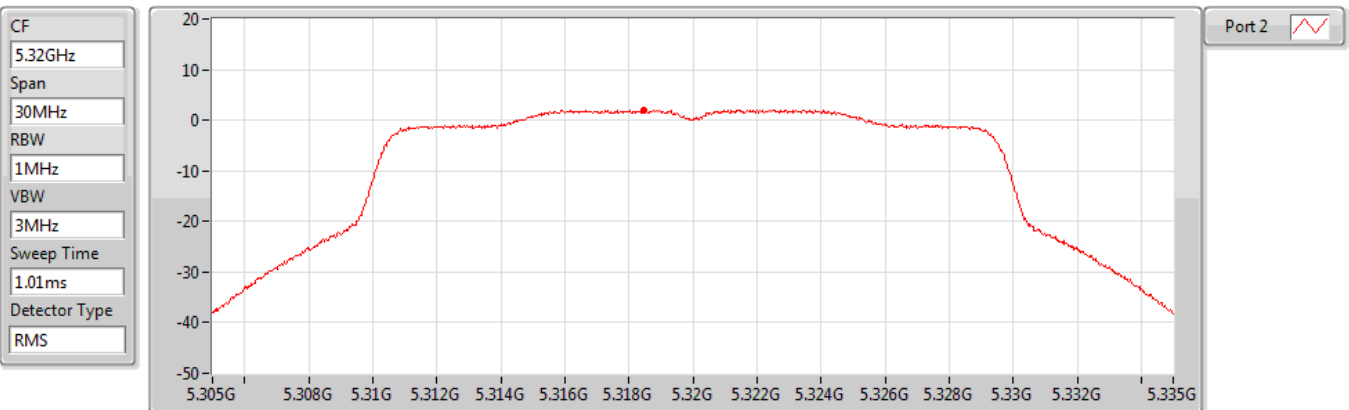

5320MHz

Sum	PD	Port 1	Port 2
(dBm/RBW)	(dBm/RBW)	(dBm/RBW)	(dBm/RBW)
2.04	2.04	-	2.04