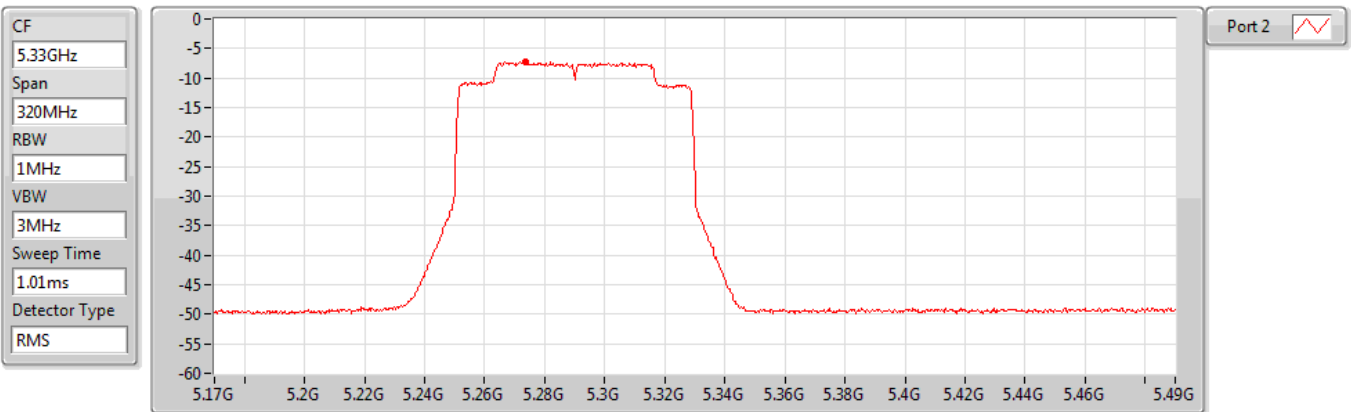

5250MHz Straddle 5.15-5.25GHz

Sum	PD	Port 1	Port 2
(dBm/RBW)	(dBm/RBW)	(dBm/RBW)	(dBm/RBW)
-7.19	-7.19	-	-7.19

802.11ax HEW160\_RU996\_IndexS67\_Nss1,(MCS0)\_1TX(Port2)

PSD

5250MHz Straddle 5.25-5.35GHz

Sum	PD	Port 1	Port 2
(dBm/RBW)	(dBm/RBW)	(dBm/RBW)	(dBm/RBW)
-7.15	-7.15	-	-7.15