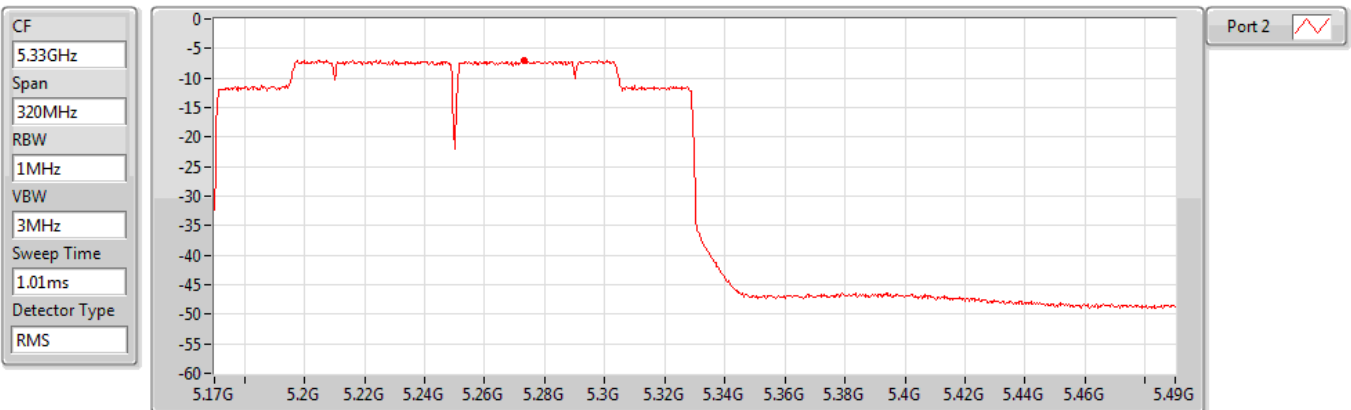

5250MHz Straddle 5.25-5.35GHz

Sum	PD	Port 1	Port 2
(dBm/RBW)	(dBm/RBW)	(dBm/RBW)	(dBm/RBW)
-7.10	-7.10	-	-7.10