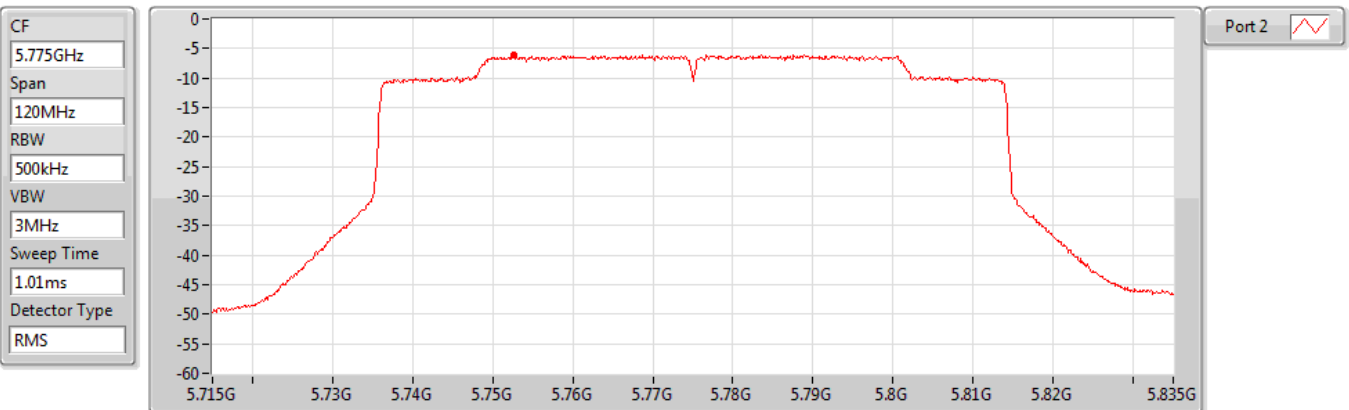

5775MHz

Sum	PD	Port 1	Port 2
(dBm/RBW)	(dBm/RBW)	(dBm/RBW)	(dBm/RBW)
-6.16	-6.16	-	-6.16