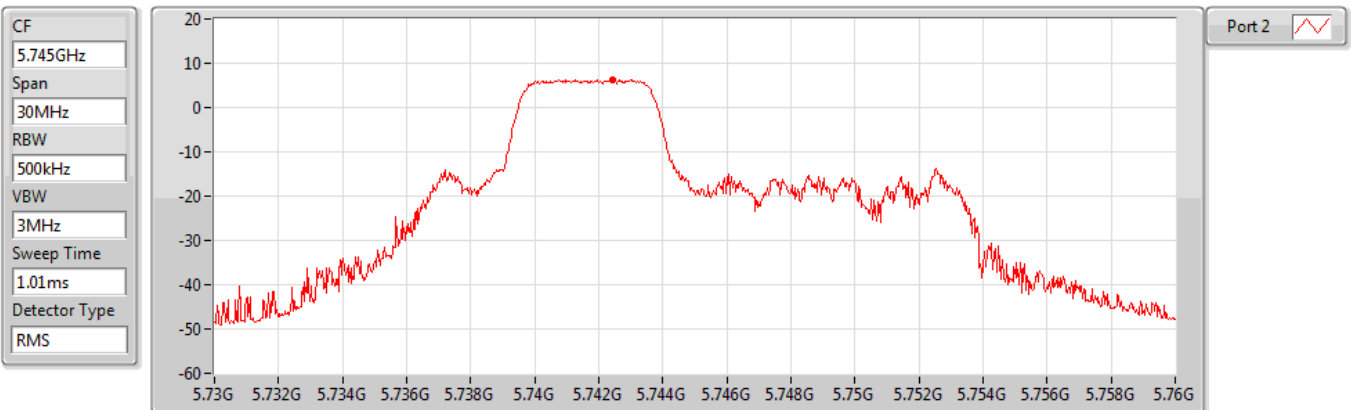

5745MHz

Sum	PD	Port 1	Port 2
(dBm/RBW)	(dBm/RBW)	(dBm/RBW)	(dBm/RBW)
6.34	6.34	-	6.34