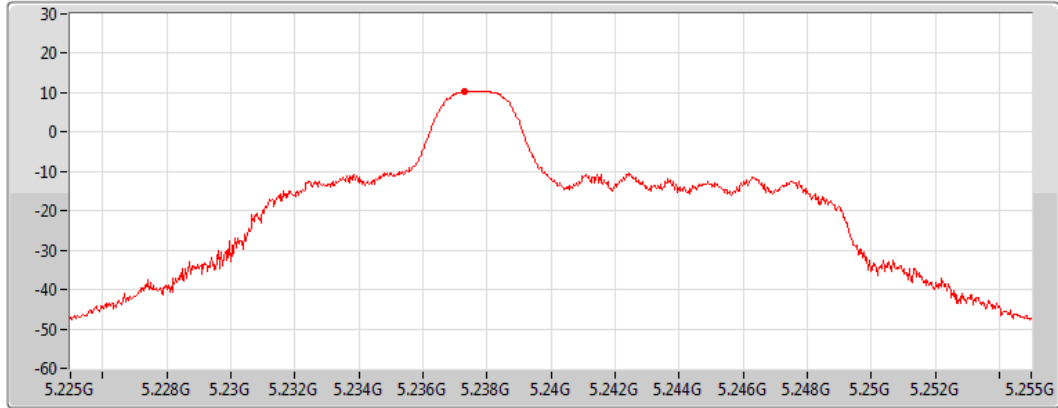

802.11ax HEW20_RU26_Index3_Nss1,(MCS0)_1TX(Port2)

PSD

5240MHz

CF
5.24GHz
Span
30MHz
RBW
1MHz
VBW
3MHz
Sweep Time
1.01ms
Detector Type
RMS

Port 2

Sum	PD	Port 1	Port 2
(dBm/RBW)	(dBm/RBW)	(dBm/RBW)	(dBm/RBW)
10.47	10.47	-	10.47

802.11ax HEW20_RU26_Index3_Nss1,(MCS0)_1TX(Port2)

PSD