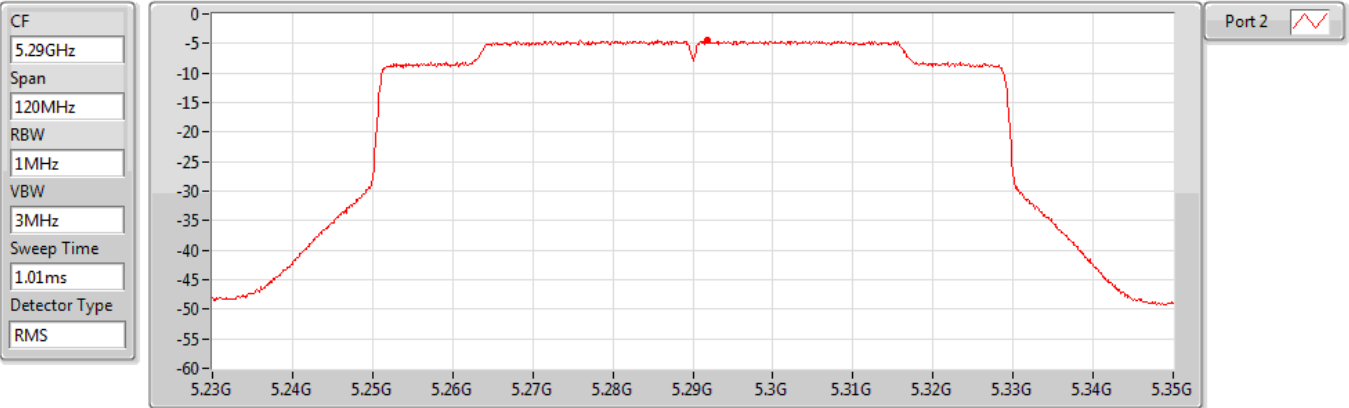

802.11ax HEW80_Nss1,(MCS0)_1TX

PSD

5290MHz

Sum	PD	Port 1	Port 2
(dBm/RBW)	(dBm/RBW)	(dBm/RBW)	(dBm/RBW)
-4.43	-4.43	-	-4.43

802.11ax HEW80_Nss1,(MCS0)_1TX

PSD