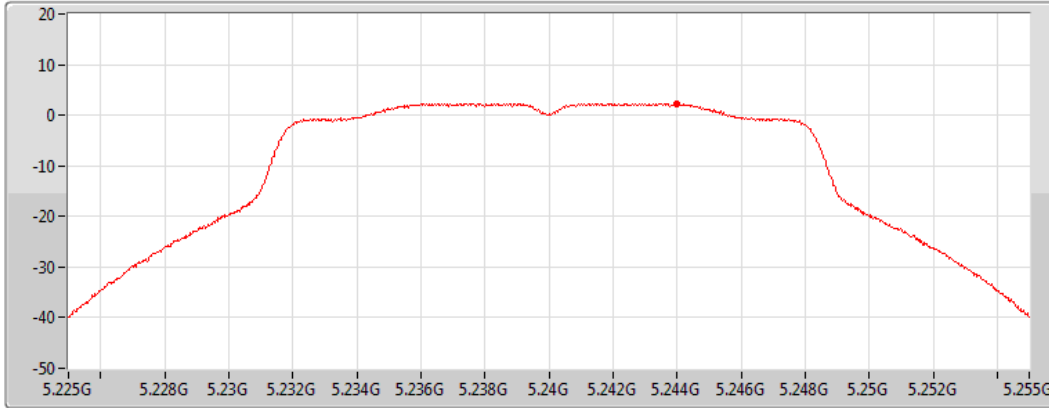

802.11a_Nss1,(6Mbps)_1TX

PSD

5240MHz

CF
5.24GHz
Span
30MHz
RBW
1MHz
VBW
3MHz
Sweep Time
1.01ms
Detector Type
RMS

Port 2

Sum	PD	Port 1	Port 2
(dBm/RBW)	(dBm/RBW)	(dBm/RBW)	(dBm/RBW)
2.36	2.36	-	2.36

802.11a_Nss1,(6Mbps)_1TX

PSD