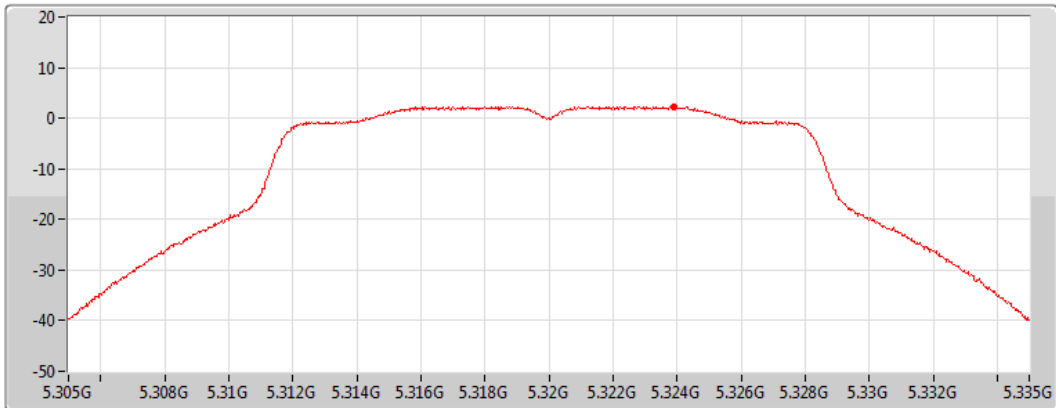

5320MHz

CF
5.32GHz
Span
30MHz
RBW
1MHz
VBW
3MHz
Sweep Time
1.01ms
Detector Type
RMS

Port 2

Sum	PD	Port 1	Port 2
(dBm/RBW)	(dBm/RBW)	(dBm/RBW)	(dBm/RBW)
2.34	2.34	-	2.34