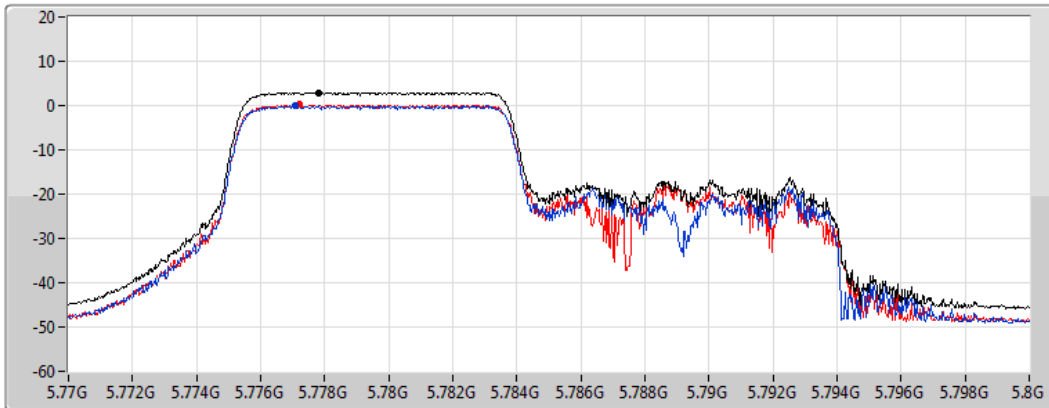

5785MHz

CF
5.785GHz
Span
30MHz
RBW
500kHz
VBW
3MHz
Sweep Time
1.01ms
Detector Type
RMS

Sum ☒
Port 1 ☒
Port 2 ☒

Sum	PD	Port 1	Port 2
(dBm/RBW)	(dBm/RBW)	(dBm/RBW)	(dBm/RBW)
2.96	2.96	0.05	0.21