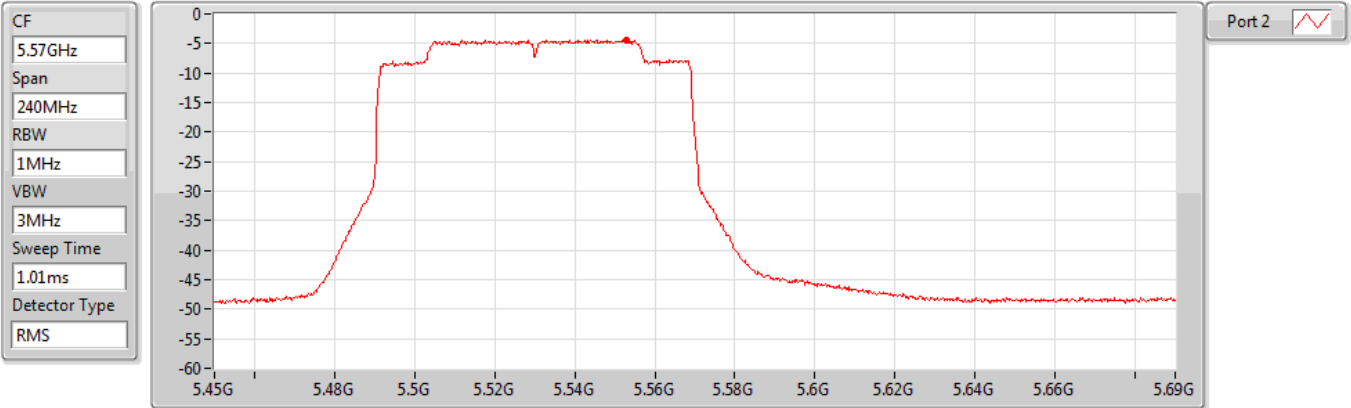

802.11ax HEW160_RU996_Index67_Nss1,(MCS0)_1TX(Port2)

PSD

5570MHz

Sum	PD	Port 1	Port 2
(dBm/RBW)	(dBm/RBW)	(dBm/RBW)	(dBm/RBW)
-4.34	-4.34	-	-4.34