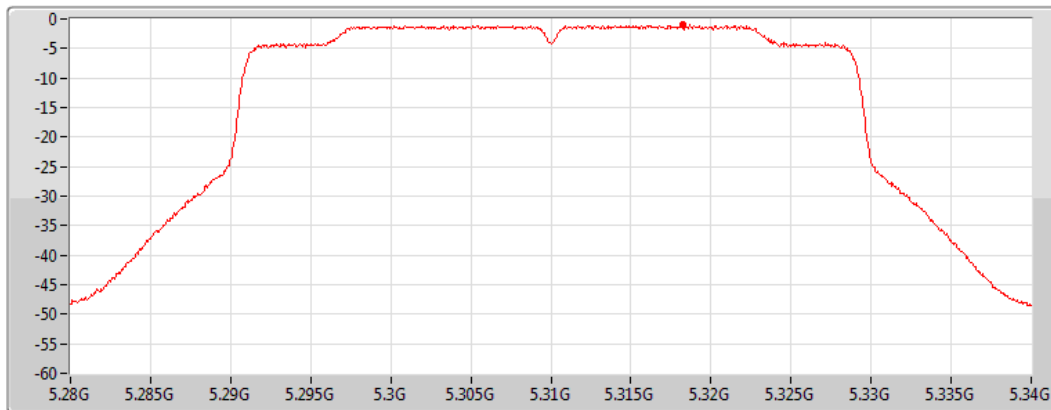

5310MHz

CF
5.31GHz
Span
60MHz
RBW
1MHz
VBW
3MHz
Sweep Time
1.01ms
Detector Type
RMS

Port 2

Sum	PD	Port 1	Port 2
(dBm/RBW)	(dBm/RBW)	(dBm/RBW)	(dBm/RBW)
-1.00	-1.00	-	-1.00