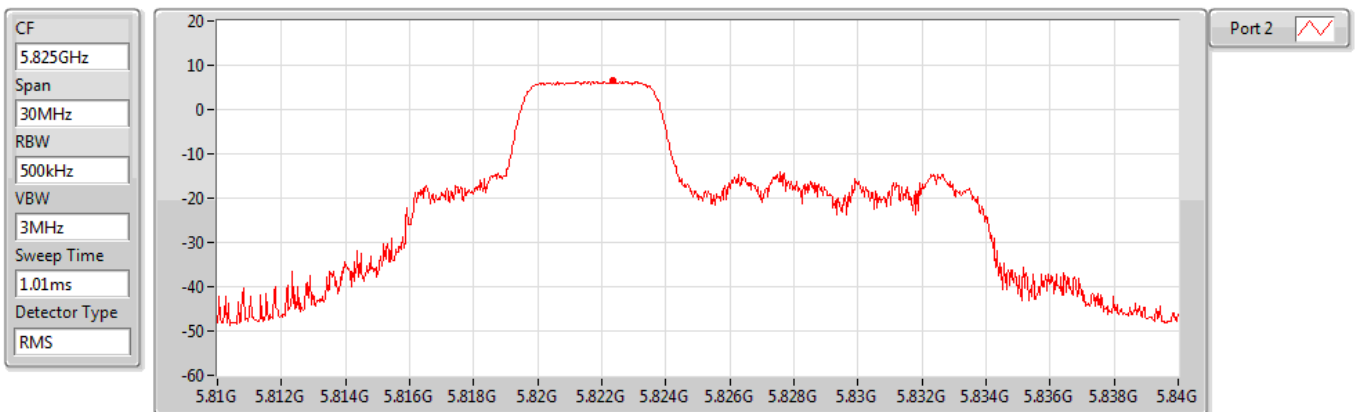

5825MHz

Sum	PD	Port 1	Port 2
(dBm/RBW)	(dBm/RBW)	(dBm/RBW)	(dBm/RBW)
6.43	6.43	-	6.43