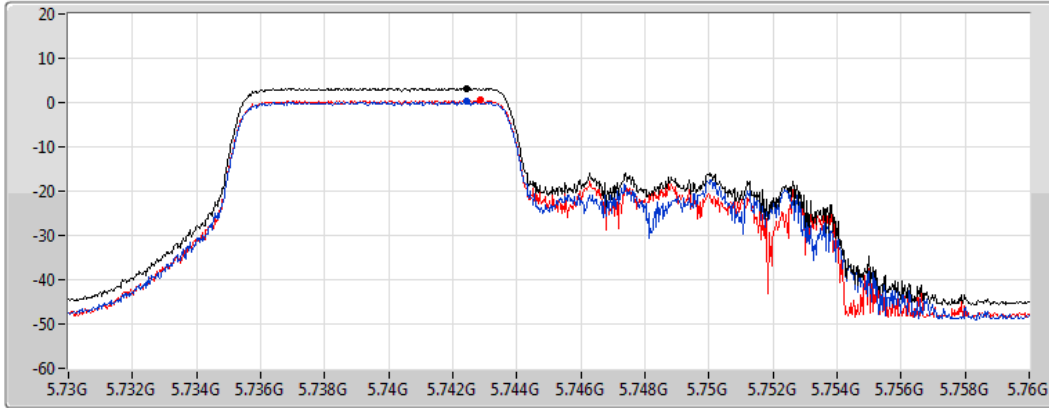

802.11ax HEW20_RU106_Index53_Nss2,(MCS0)_2TX

PSD

5745MHz

CF
5.745GHz
Span
30MHz
RBW
500kHz
VBW
3MHz
Sweep Time
1.01ms
Detector Type
RMS

Sum ☒
Port 1 ☒
Port 2 ☒

Sum	PD	Port 1	Port 2
(dBm/RBW)	(dBm/RBW)	(dBm/RBW)	(dBm/RBW)
3.24	3.24	0.26	0.50

802.11ax HEW20_RU106_Index53_Nss2,(MCS0)_2TX

PSD