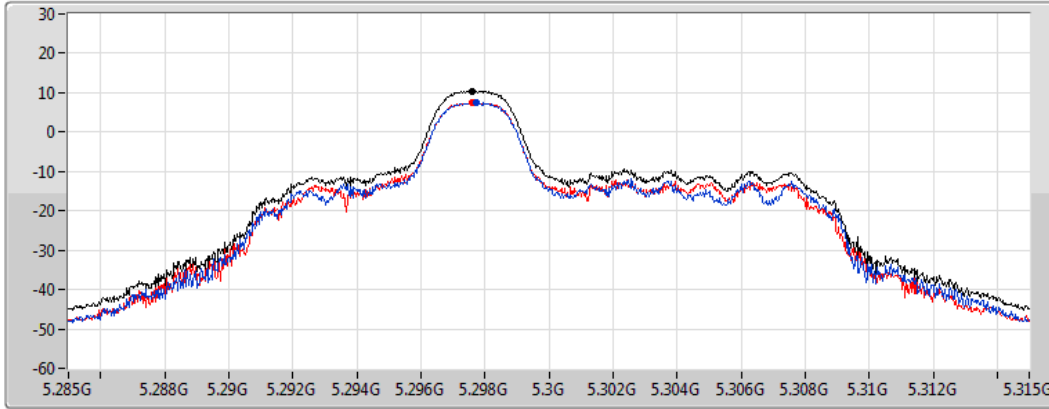

5300MHz

CF
5.3GHz
Span
30MHz
RBW
1MHz
VBW
3MHz
Sweep Time
1.01ms
Detector Type
RMS

Sum
Port 1
Port 2

Sum	PD	Port 1	Port 2
(dBm/RBW)	(dBm/RBW)	(dBm/RBW)	(dBm/RBW)
10.44	10.44	7.42	7.50