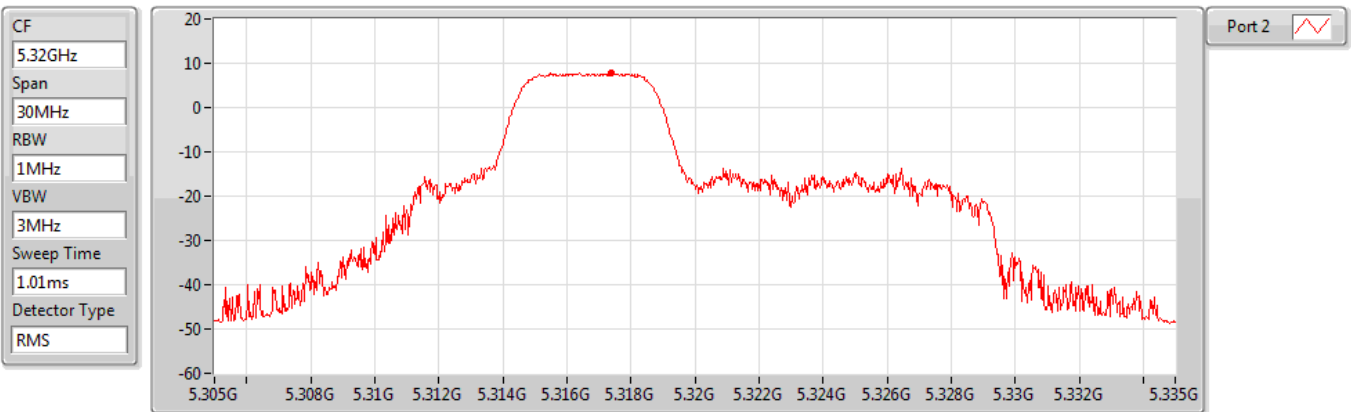

802.11ax HEW20_RU52_Index38_Nss1,(MCS0)_1TX(Port2)

PSD

5320MHz

Sum	PD	Port 1	Port 2
(dBm/RBW)	(dBm/RBW)	(dBm/RBW)	(dBm/RBW)
7.77	7.77	-	7.77