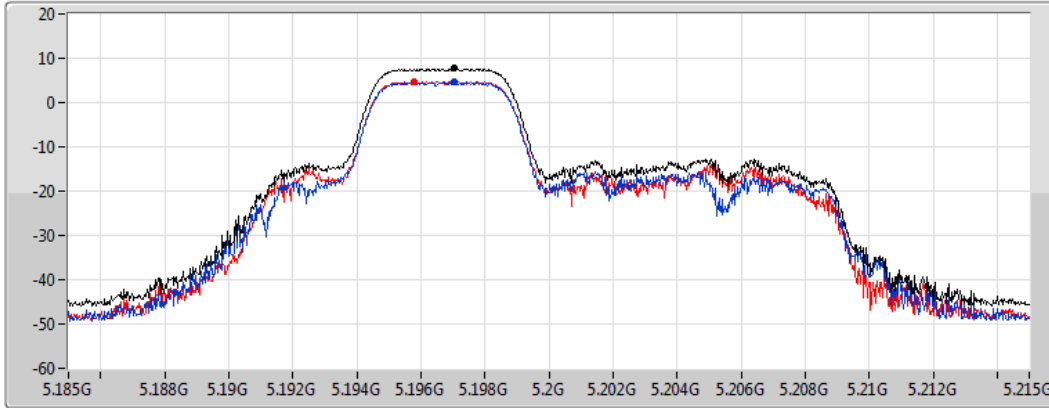

802.11ax HEW20_RU52_Index38_Nss2,(MCS0)_2TX

PSD

5200MHz

CF
5.2GHz
Span
30MHz
RBW
1MHz
VBW
3MHz
Sweep Time
1.01ms
Detector Type
RMS

Sum
Port 1
Port 2

Sum	PD	Port 1	Port 2
(dBm/RBW)	(dBm/RBW)	(dBm/RBW)	(dBm/RBW)
7.70	7.70	4.67	4.84