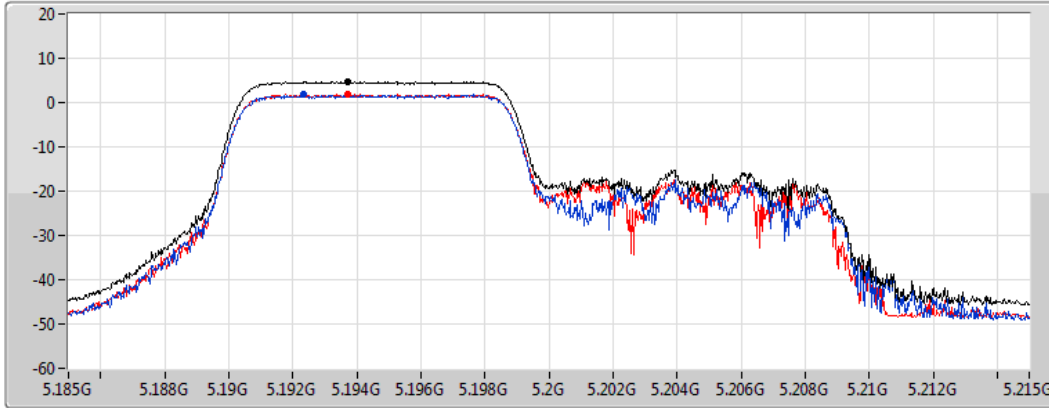

802.11ax HEW20_RU106_Index53_Nss2,(MCS0)_2TX

PSD

5200MHz

CF
5.2GHz
Span
30MHz
RBW
1MHz
VBW
3MHz
Sweep Time
1.01ms
Detector Type
RMS

Sum
Port 1
Port 2

Sum	PD	Port 1	Port 2
(dBm/RBW)	(dBm/RBW)	(dBm/RBW)	(dBm/RBW)
4.73	4.73	1.85	1.89

802.11ax HEW20_RU106_Index53_Nss2,(MCS0)_2TX

PSD