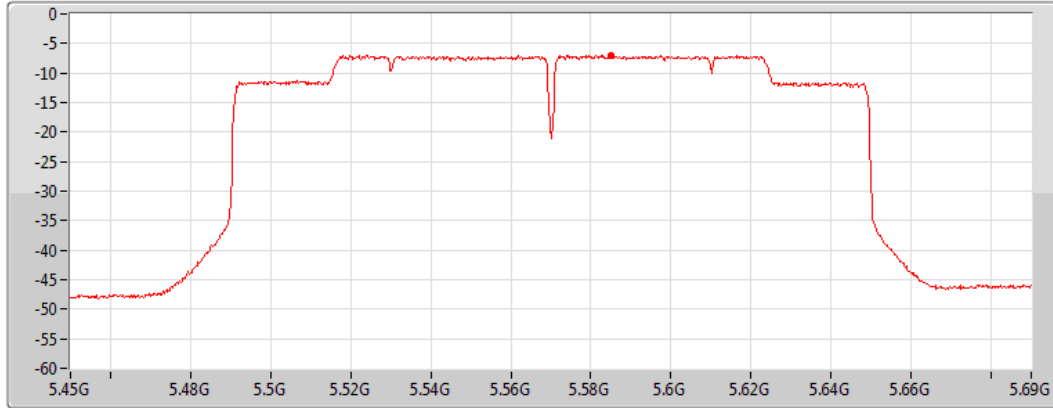

802.11ax HEW160_Nss1,(MCS0)_1TX

PSD

5570MHz

CF
5.57GHz
Span
240MHz
RBW
1MHz
VBW
3MHz
Sweep Time
1.01ms
Detector Type
RMS

Port 2

Sum	PD	Port 1	Port 2
(dBm/RBW)	(dBm/RBW)	(dBm/RBW)	(dBm/RBW)
-7.01	-7.01	-	-7.01