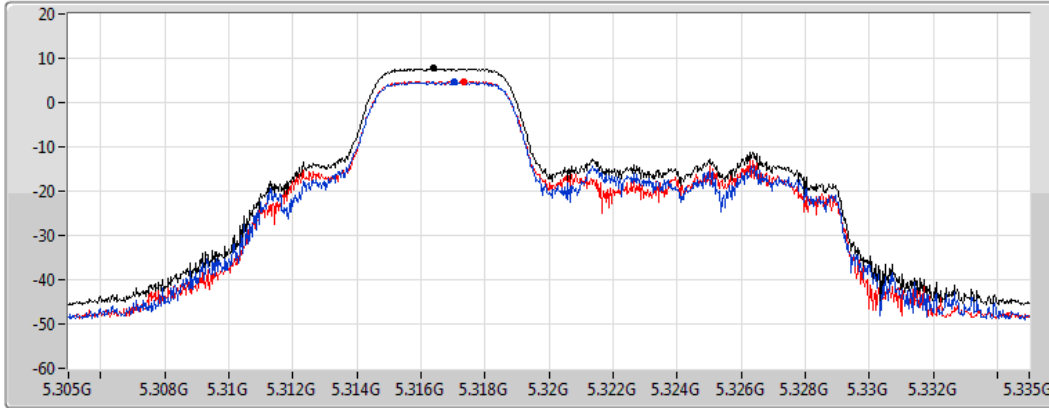

802.11ax HEW20_RU52_Index38_Nss2,(MCS0)_2TX

PSD

5320MHz

CF
5.32GHz
Span
30MHz
RBW
1MHz
VBW
3MHz
Sweep Time
1.01ms
Detector Type
RMS

Sum
Port 1
Port 2

Sum	PD	Port 1	Port 2
(dBm/RBW)	(dBm/RBW)	(dBm/RBW)	(dBm/RBW)
7.66	7.66	4.70	4.80

802.11ax HEW20_RU52_Index38_Nss2,(MCS0)_2TX

PSD