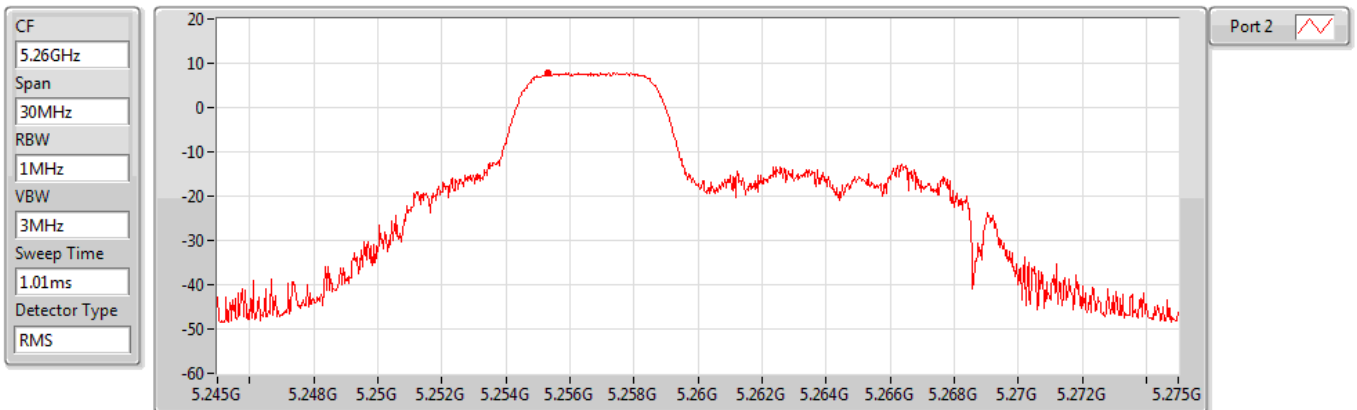

5260MHz

Sum	PD	Port 1	Port 2
(dBm/RBW)	(dBm/RBW)	(dBm/RBW)	(dBm/RBW)
7.80	7.80	-	7.80