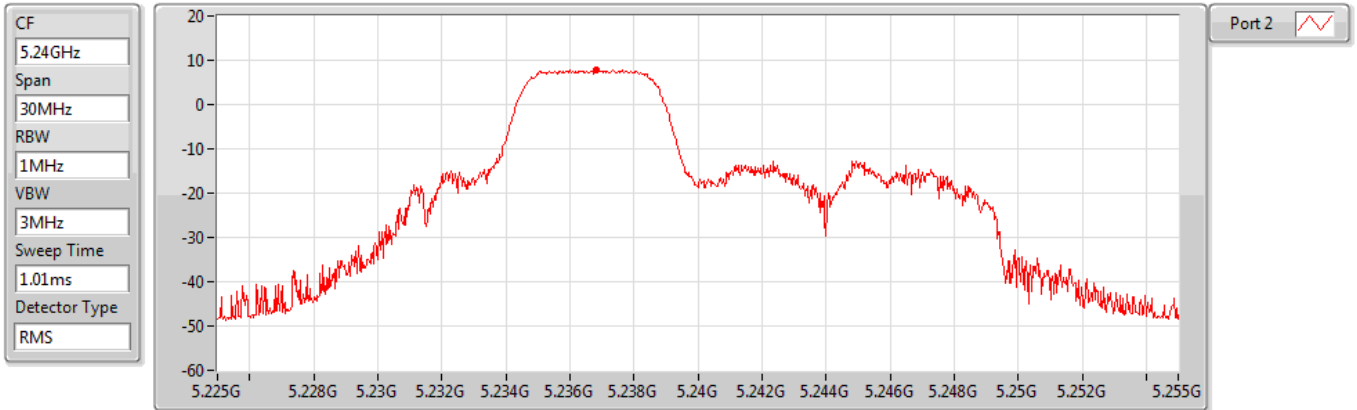

802.11ax HEW20_RU52_Index38_Nss1,(MCS0)_1TX(Port2)

PSD

5240MHz

Sum	PD	Port 1	Port 2
(dBm/RBW)	(dBm/RBW)	(dBm/RBW)	(dBm/RBW)
7.81	7.81	-	7.81

802.11ax HEW20_RU52_Index38_Nss1,(MCS0)_1TX(Port2)

PSD