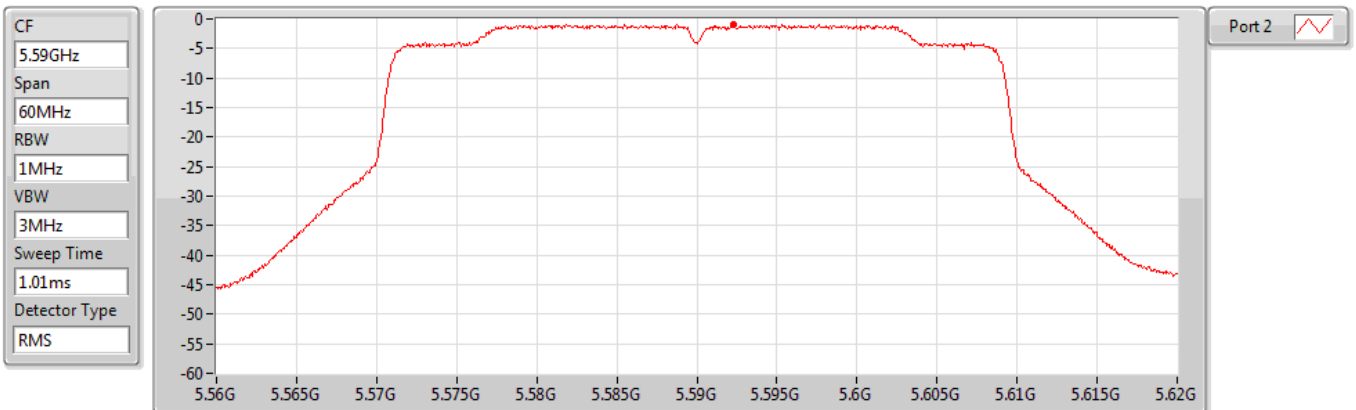

5590MHz

Sum	PD	Port 1	Port 2
(dBm/RBW)	(dBm/RBW)	(dBm/RBW)	(dBm/RBW)
-0.89	-0.89	-	-0.89