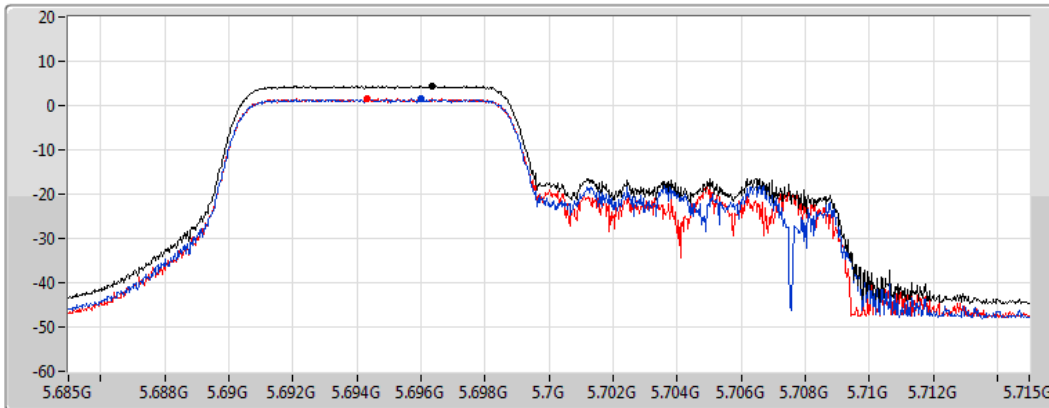

5700MHz

CF
5.7GHz
Span
30MHz
RBW
1MHz
VBW
3MHz
Sweep Time
1.01ms
Detector Type
RMS

Sum
Port 1
Port 2

Sum	PD	Port 1	Port 2
(dBm/RBW)	(dBm/RBW)	(dBm/RBW)	(dBm/RBW)
4.42	4.42	1.47	1.58