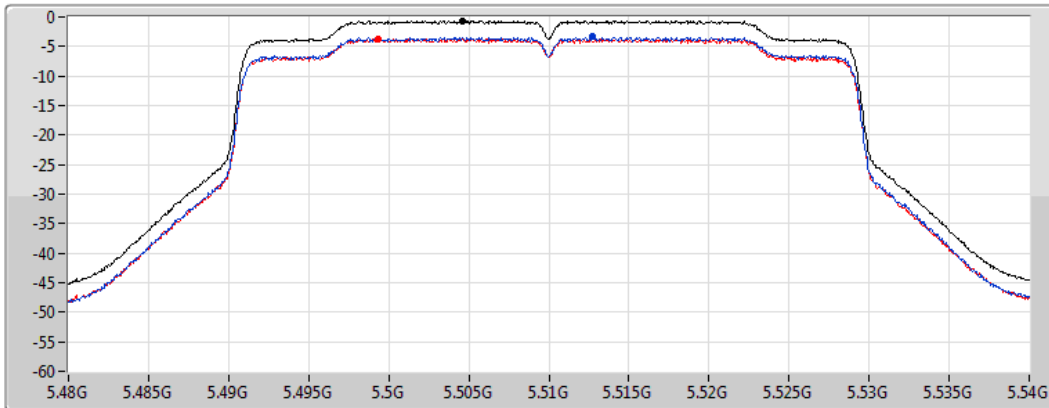

5510MHz

CF
5.51GHz
Span
60MHz
RBW
1MHz
VBW
3MHz
Sweep Time
1.01ms
Detector Type
RMS

Sum
Port 1
Port 2

Sum	PD	Port 1	Port 2
(dBm/RBW)	(dBm/RBW)	(dBm/RBW)	(dBm/RBW)
-0.61	-0.61	-3.38	-3.67