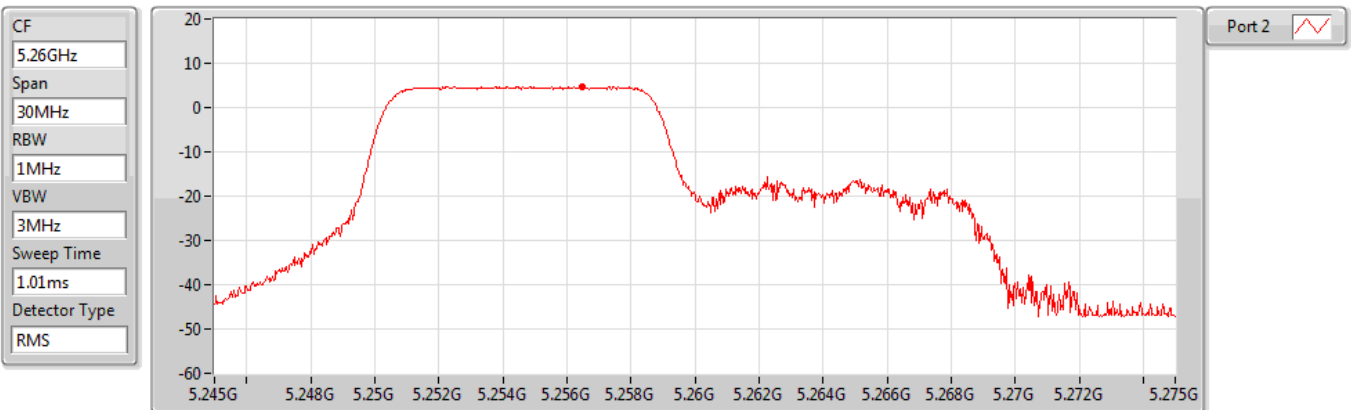

5260MHz

Sum	PD	Port 1	Port 2
(dBm/RBW)	(dBm/RBW)	(dBm/RBW)	(dBm/RBW)
4.73	4.73	-	4.73