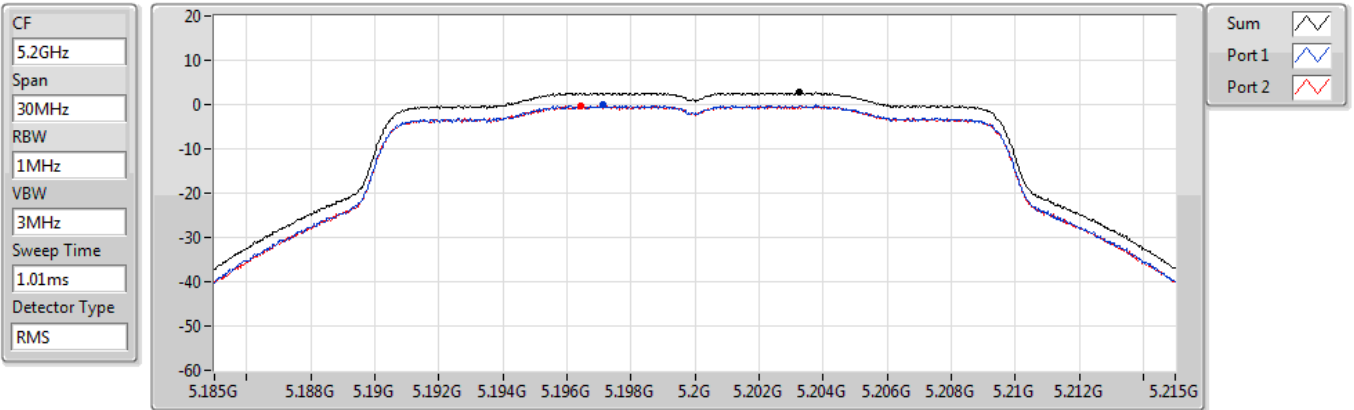

802.11ax HEW20_Nss2,(MCS0)_2TX

PSD

5200MHz

Sum	PD	Port 1	Port 2
(dBm/100kHz)	(dBm/100kHz)	(dBm/100kHz)	(dBm/100kHz)
2.68	2.68	-0.09	-0.25

802.11ax HEW20_Nss2,(MCS0)_2TX

PSD