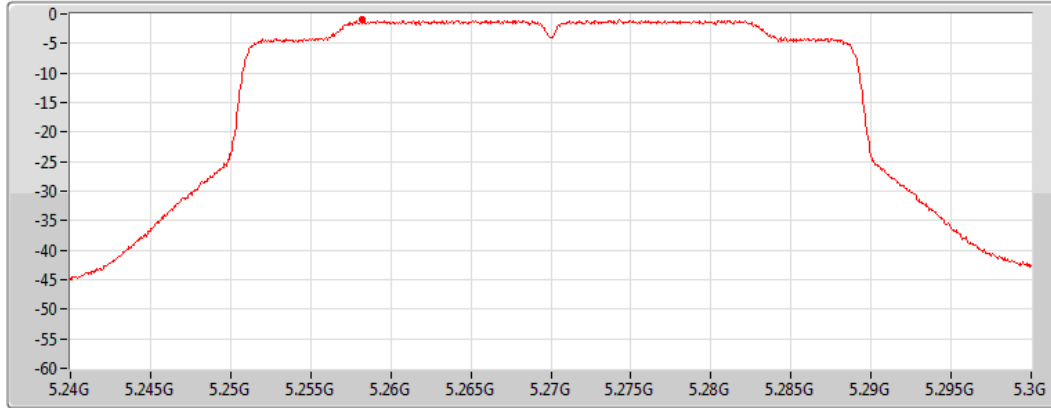

802.11ax HEW40_Nss1,(MCS0)_1TX

PSD

5270MHz

CF
5.27GHz
Span
60MHz
RBW
1MHz
VBW
3MHz
Sweep Time
1.01ms
Detector Type
RMS

Port 2

Sum	PD	Port 1	Port 2
(dBm/RBW)	(dBm/RBW)	(dBm/RBW)	(dBm/RBW)
-1.00	-1.00	-	-1.00

802.11ax HEW40_Nss1,(MCS0)_1TX

PSD