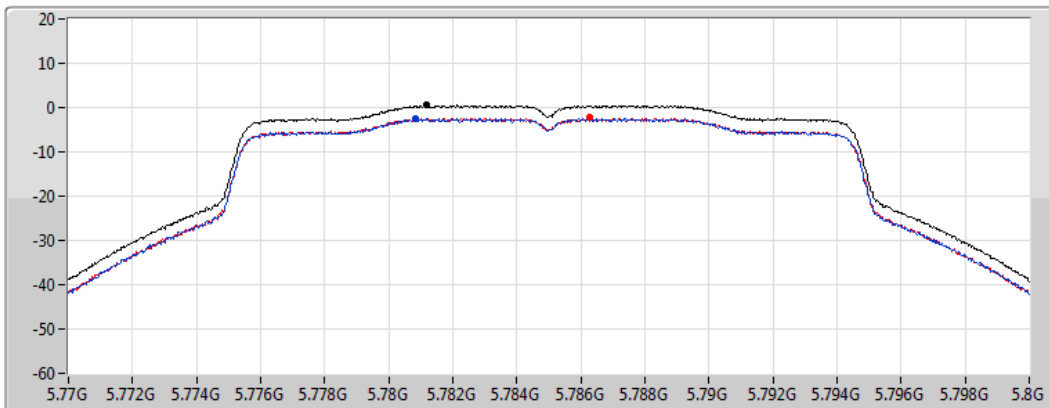

5785MHz

CF
5.785GHz
Span
30MHz
RBW
500kHz
VBW
3MHz
Sweep Time
1.01ms
Detector Type
RMS

Sum
Port 1
Port 2

Sum	PD	Port 1	Port 2
(dBm/RBW)	(dBm/RBW)	(dBm/RBW)	(dBm/RBW)
0.52	0.52	-2.46	-2.33