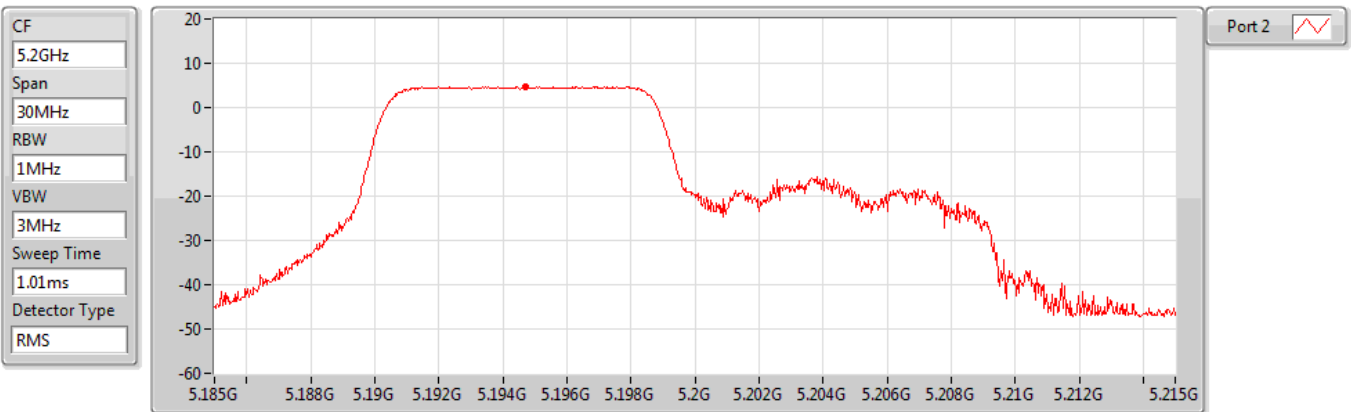

5200MHz

Sum	PD	Port 1	Port 2
(dBm/RBW)	(dBm/RBW)	(dBm/RBW)	(dBm/RBW)
4.78	4.78	-	4.78