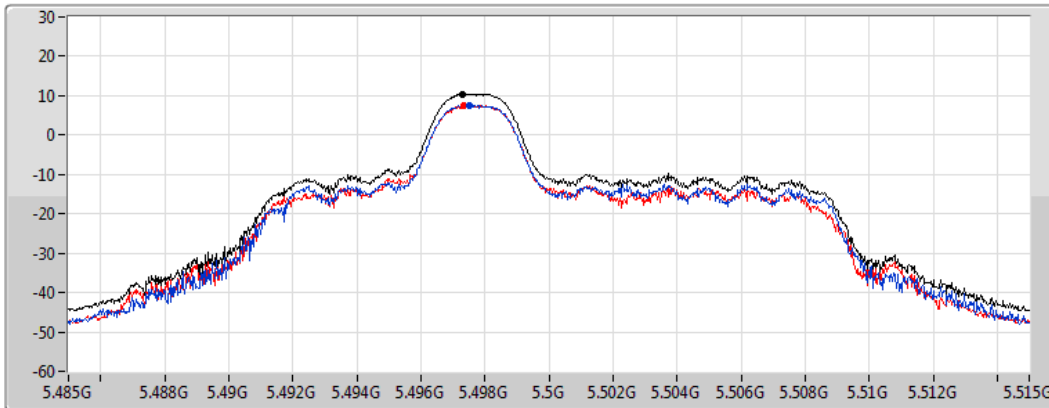

802.11ax HEW20_RU26_Index3_Nss2,(MCS0)_2TX

PSD

5500MHz

CF
5.5GHz
Span
30MHz
RBW
1MHz
VBW
3MHz
Sweep Time
1.01ms
Detector Type
RMS

Sum
Port 1
Port 2

Sum	PD	Port 1	Port 2
(dBm/RBW)	(dBm/RBW)	(dBm/RBW)	(dBm/RBW)
10.48	10.48	7.57	7.42