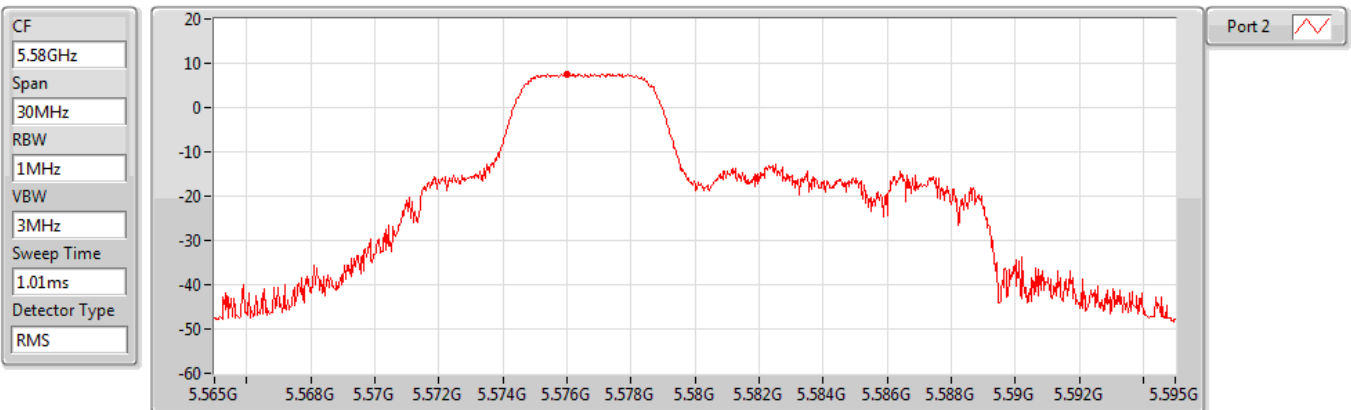

5580MHz

Sum	PD	Port 1	Port 2
(dBm/RBW)	(dBm/RBW)	(dBm/RBW)	(dBm/RBW)
7.52	7.52	-	7.52