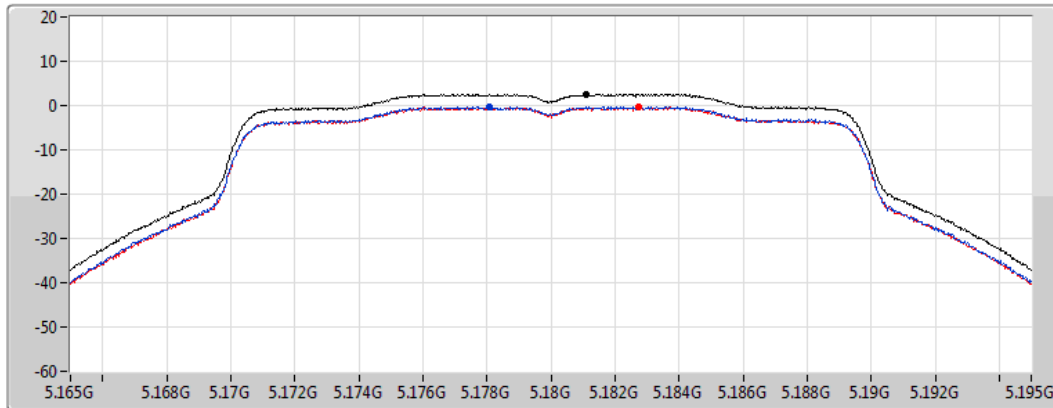

802.11ax HEW20_Nss2,(MCS0)_2TX

PSD

5180MHz

CF
5.18GHz
Span
30MHz
RBW
1MHz
VBW
3MHz
Sweep Time
1.01ms
Detector Type
RMS

Sum
Port 1
Port 2

Sum	PD	Port 1	Port 2
(dBm/RBW)	(dBm/RBW)	(dBm/RBW)	(dBm/RBW)
2.59	2.59	-0.18	-0.34