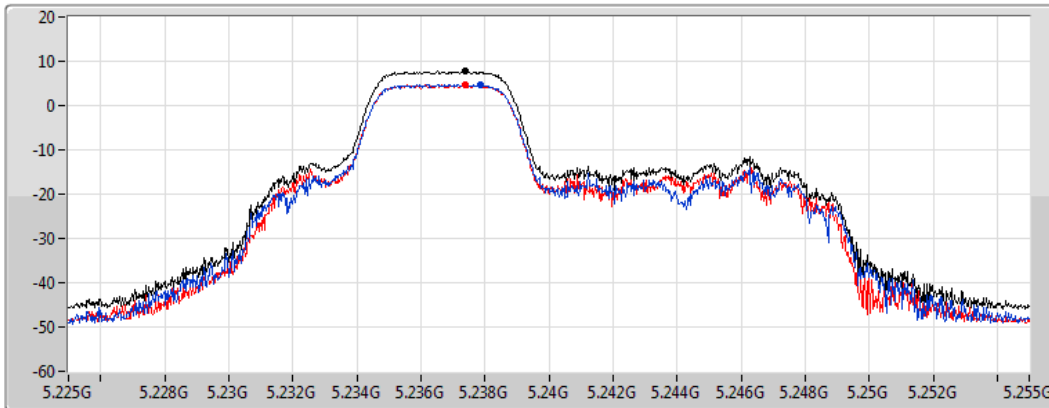

802.11ax HEW20_RU52_Index38_Nss2,(MCS0)_2TX

PSD

5240MHz

CF
5.24GHz
Span
30MHz
RBW
1MHz
VBW
3MHz
Sweep Time
1.01ms
Detector Type
RMS

Sum
Port 1
Port 2

Sum	PD	Port 1	Port 2
(dBm/RBW)	(dBm/RBW)	(dBm/RBW)	(dBm/RBW)
7.71	7.71	4.81	4.64