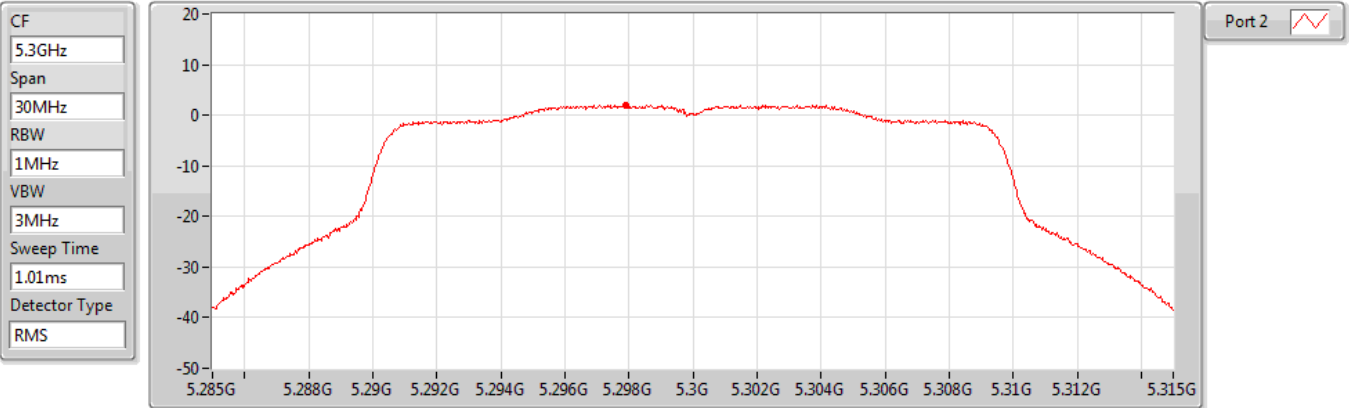

802.11ax HEW20_Nss1,(MCS0)_1TX

PSD

5300MHz

Sum	PD	Port 1	Port 2
(dBm/RBW)	(dBm/RBW)	(dBm/RBW)	(dBm/RBW)
2.05	2.05	-	2.05

802.11ax HEW20_Nss1,(MCS0)_1TX

PSD