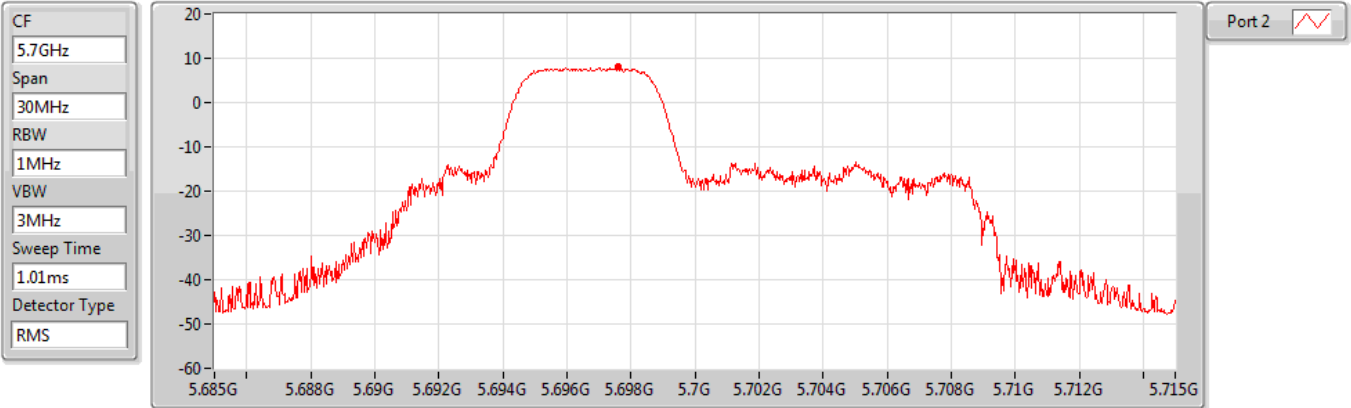

#### 5580MHz

Sum	PD	Port 1	Port 2
(dBm/RBW)	(dBm/RBW)	(dBm/RBW)	(dBm/RBW)
7.52	7.52	-	7.52

802.11ax HEW20\_RU52\_Index38\_Nss1,(MCS0)\_1TX(Port2)

PSD

5700MHz

Sum	PD	Port 1	Port 2
(dBm/RBW)	(dBm/RBW)	(dBm/RBW)	(dBm/RBW)
8.00	8.00	-	8.00