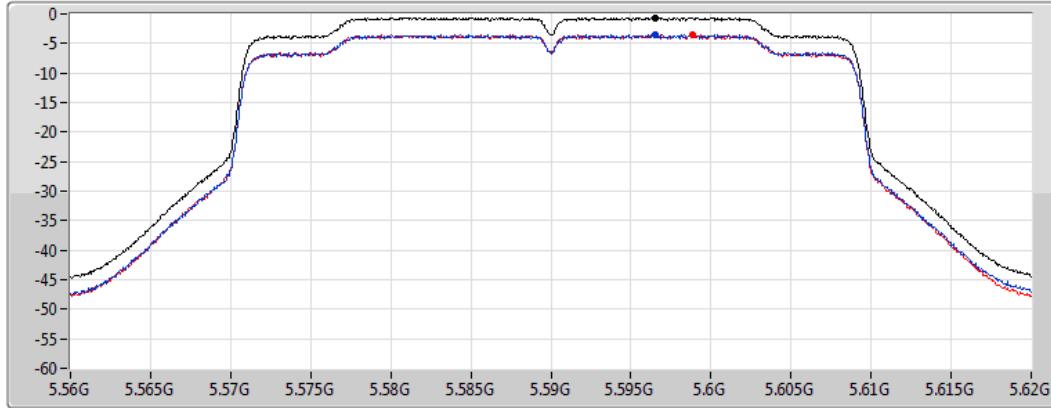

802.11ax HEW40_Nss2,(MCS0)_2TX

PSD

5590MHz

CF
5.59GHz
Span
60MHz
RBW
1MHz
VBW
3MHz
Sweep Time
1.01ms
Detector Type
RMS

Sum ☐
Port 1 ☐
Port 2 ☐

Sum	PD	Port 1	Port 2
(dBm/RBW)	(dBm/RBW)	(dBm/RBW)	(dBm/RBW)
-0.60	-0.60	-3.45	-3.55

802.11ax HEW40_Nss2,(MCS0)_2TX

PSD