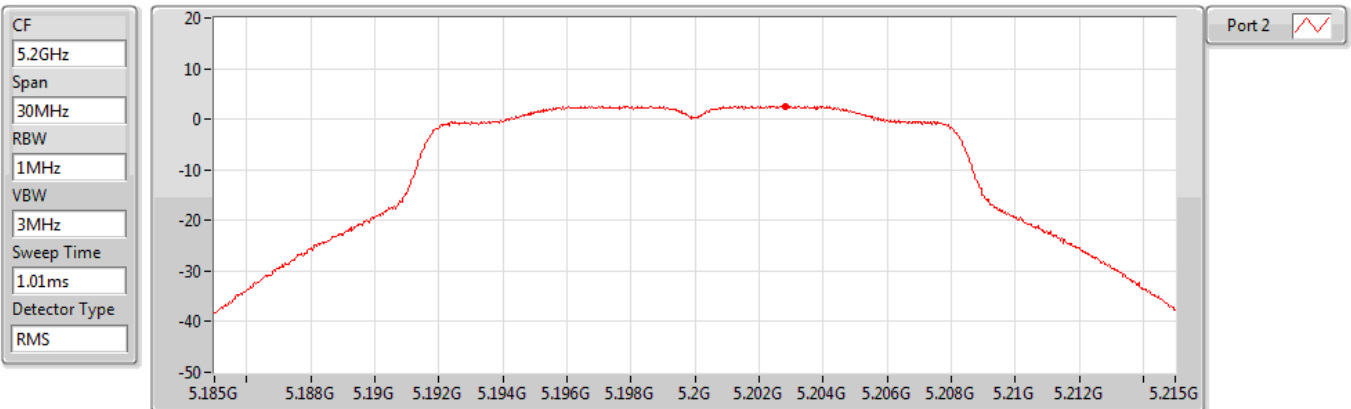

5200MHz

Sum	PD	Port 1	Port 2
(dBm/RBW)	(dBm/RBW)	(dBm/RBW)	(dBm/RBW)
2.62	2.62	-	2.62