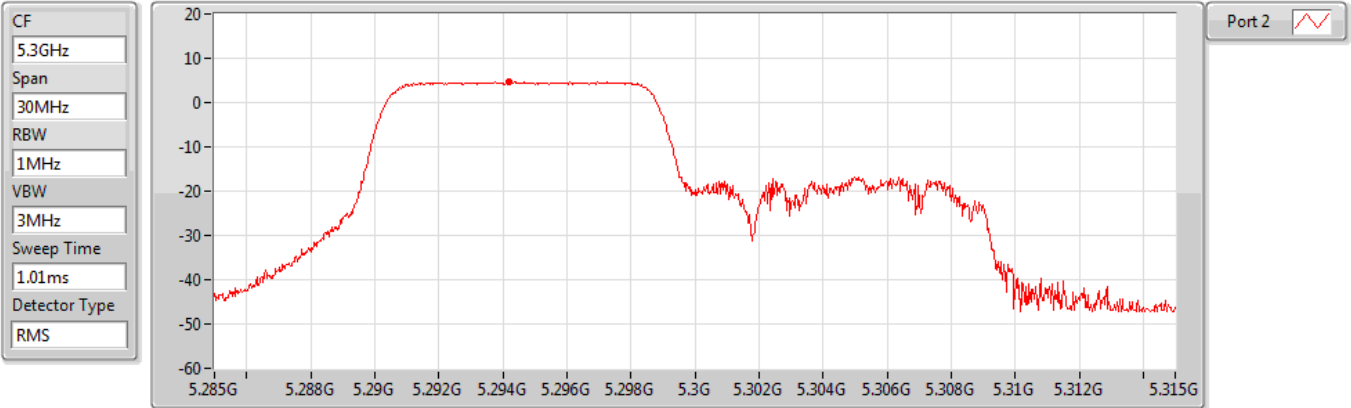

#### 5260MHz

Sum	PD	Port 1	Port 2
(dBm/RBW)	(dBm/RBW)	(dBm/RBW)	(dBm/RBW)
4.73	4.73	-	4.73

802.11ax HEW20\_RU106\_Index53\_Nss1,(MCS0)\_1TX(Port2)

PSD

5300MHz

Sum	PD	Port 1	Port 2
(dBm/RBW)	(dBm/RBW)	(dBm/RBW)	(dBm/RBW)
4.68	4.68	-	4.68