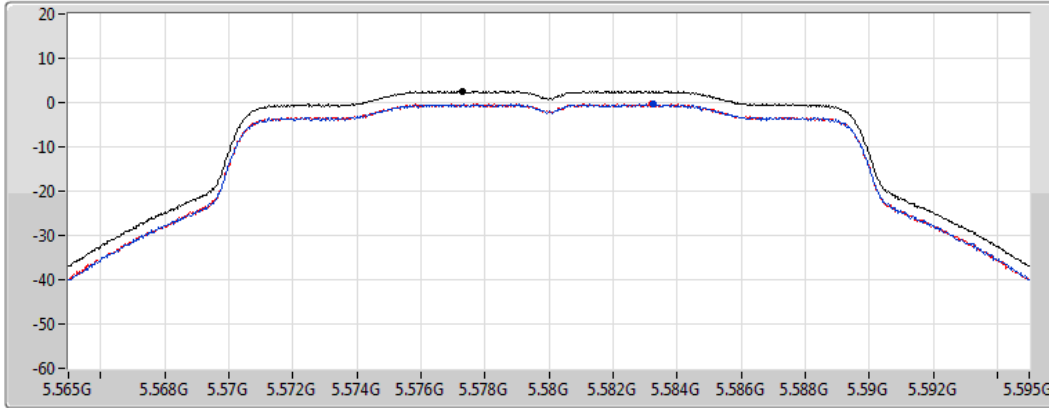

802.11ax HEW20_Nss2,(MCS0)_2TX

PSD

5580MHz

CF
5.58GHz
Span
30MHz
RBW
1MHz
VBW
3MHz
Sweep Time
1.01ms
Detector Type
RMS

Sum
Port 1
Port 2

Sum	PD	Port 1	Port 2
(dBm/RBW)	(dBm/RBW)	(dBm/RBW)	(dBm/RBW)
2.51	2.51	-0.32	-0.32

802.11ax HEW20_Nss2,(MCS0)_2TX

PSD