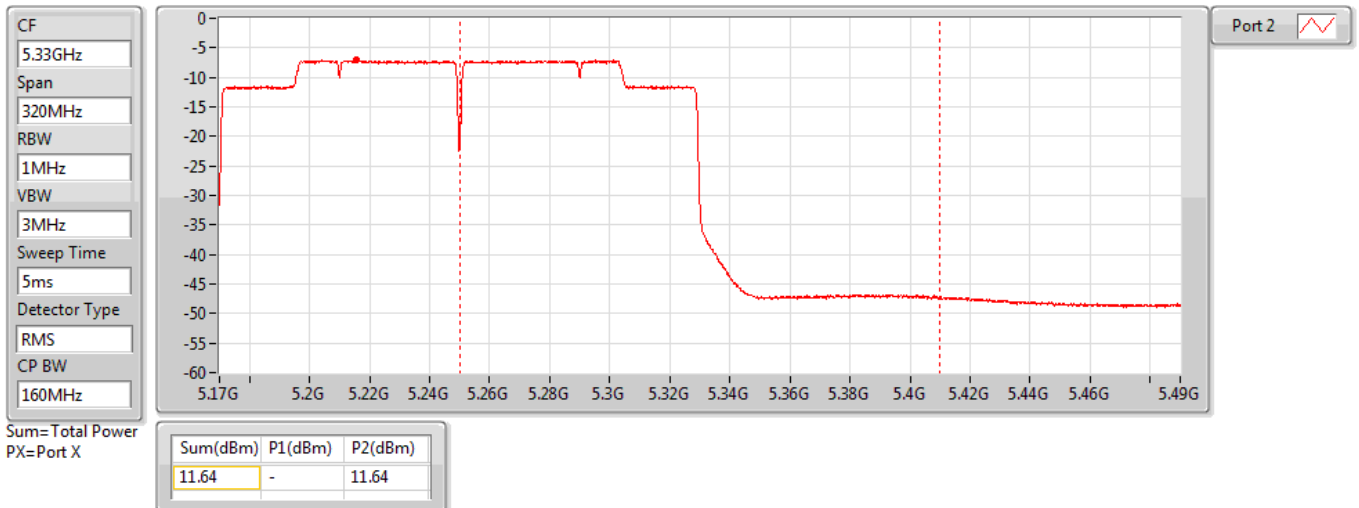

5250MHz Straddle 5.25-5.35GHz_TnomVnom