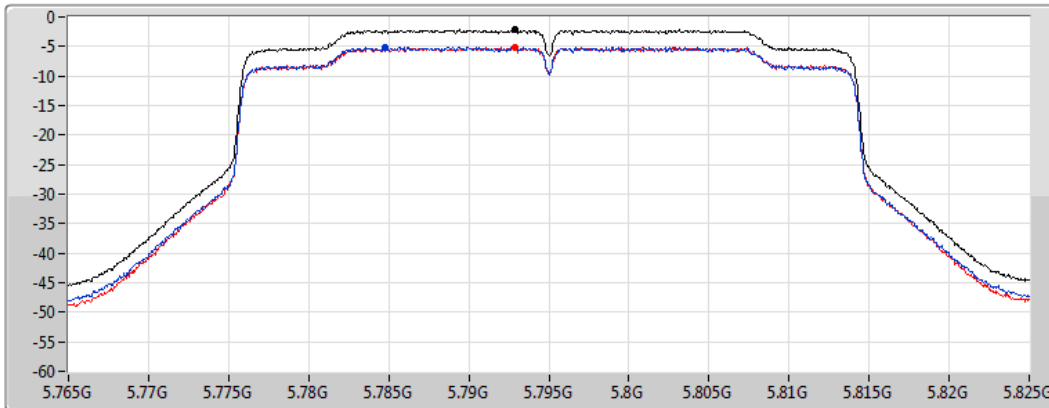

5795MHz

CF
5.795GHz
Span
60MHz
RBW
500kHz
VBW
3MHz
Sweep Time
1.01ms
Detector Type
RMS

Sum ☐
Port 1 ☐
Port 2 ☐

Sum	PD	Port 1	Port 2
(dBm/RBW)	(dBm/RBW)	(dBm/RBW)	(dBm/RBW)
-2.19	-2.19	-5.06	-5.10