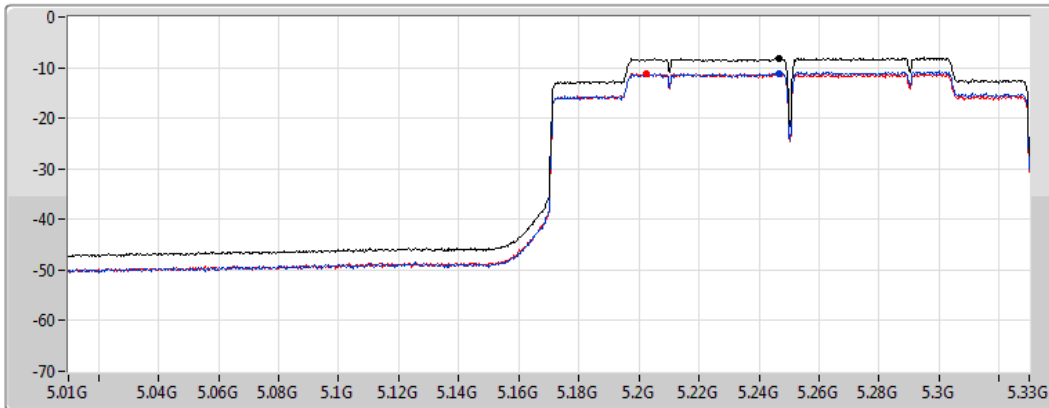

Sum
Port 1
Port 2

Sum	PD	Port 1	Port 2
(dBm/RBW)	(dBm/RBW)	(dBm/RBW)	(dBm/RBW)
-8.24	-8.24	-11.12	-11.16