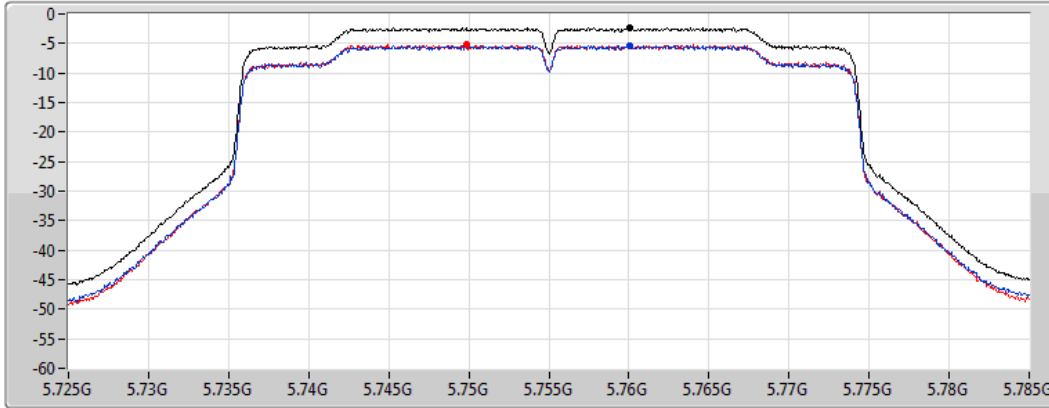

802.11ax HEW40_Nss2,(MCS0)_2TX

PSD

5755MHz

CF
5.755GHz
Span
60MHz
RBW
500kHz
VBW
3MHz
Sweep Time
1.01ms
Detector Type
RMS

Sum ☐
Port 1 ☐
Port 2 ☐

Sum	PD	Port 1	Port 2
(dBm/RBW)	(dBm/RBW)	(dBm/RBW)	(dBm/RBW)
-2.37	-2.37	-5.31	-5.18

802.11ax HEW40_Nss2,(MCS0)_2TX

PSD