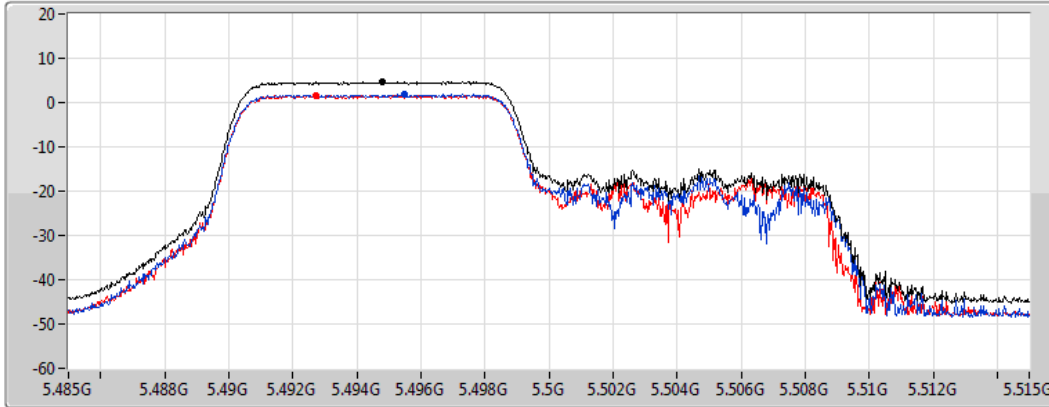

5500MHz

CF
5.5GHz
Span
30MHz
RBW
1MHz
VBW
3MHz
Sweep Time
1.01ms
Detector Type
RMS

Sum
Port 1
Port 2

Sum	PD	Port 1	Port 2
(dBm/RBW)	(dBm/RBW)	(dBm/RBW)	(dBm/RBW)
4.64	4.64	1.82	1.61