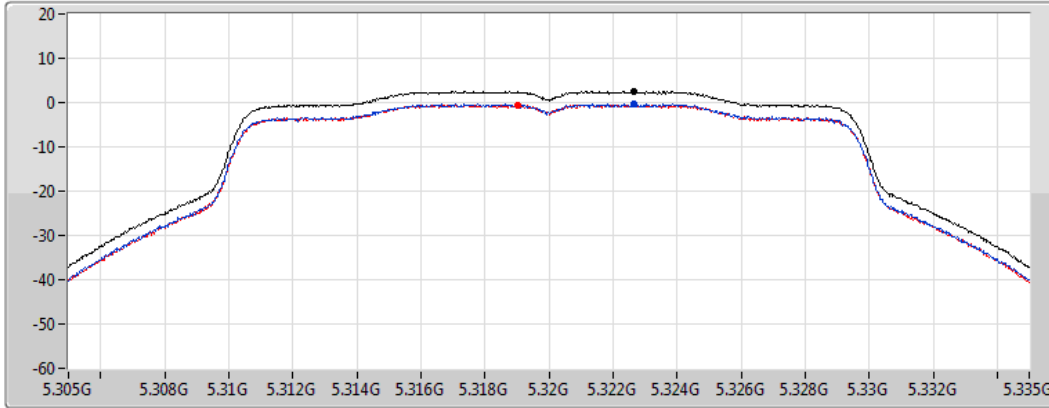

802.11ax HEW20_Nss2,(MCS0)_2TX

PSD

5320MHz

CF
5.32GHz
Span
30MHz
RBW
1MHz
VBW
3MHz
Sweep Time
1.01ms
Detector Type
RMS

Sum
Port 1
Port 2

Sum	PD	Port 1	Port 2
(dBm/RBW)	(dBm/RBW)	(dBm/RBW)	(dBm/RBW)
2.54	2.54	-0.28	-0.50

802.11ax HEW20_Nss2,(MCS0)_2TX

PSD