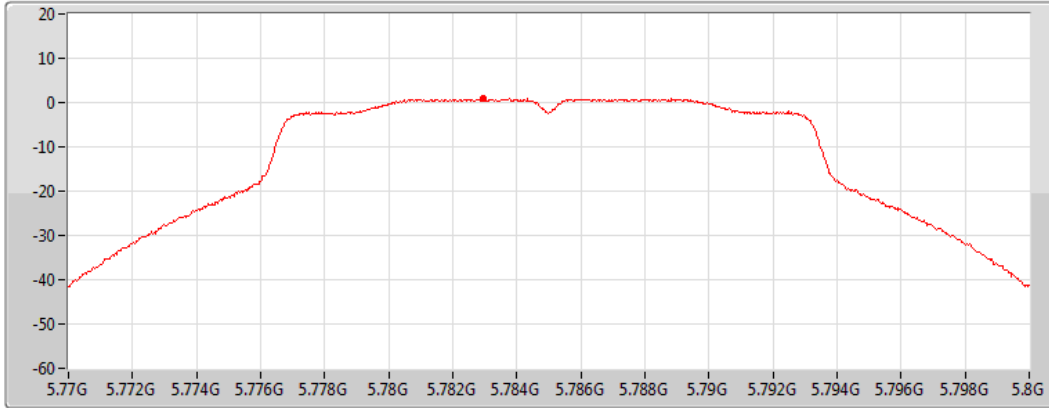

802.11a_Nss1,(6Mbps)_1TX

PSD

5785MHz

CF
5.785GHz
Span
30MHz
RBW
500kHz
VBW
3MHz
Sweep Time
1.01ms
Detector Type
RMS

Port 2

Sum	PD	Port 1	Port 2
(dBm/RBW)	(dBm/RBW)	(dBm/RBW)	(dBm/RBW)
0.91	0.91	-	0.91

802.11a_Nss1,(6Mbps)_1TX

PSD