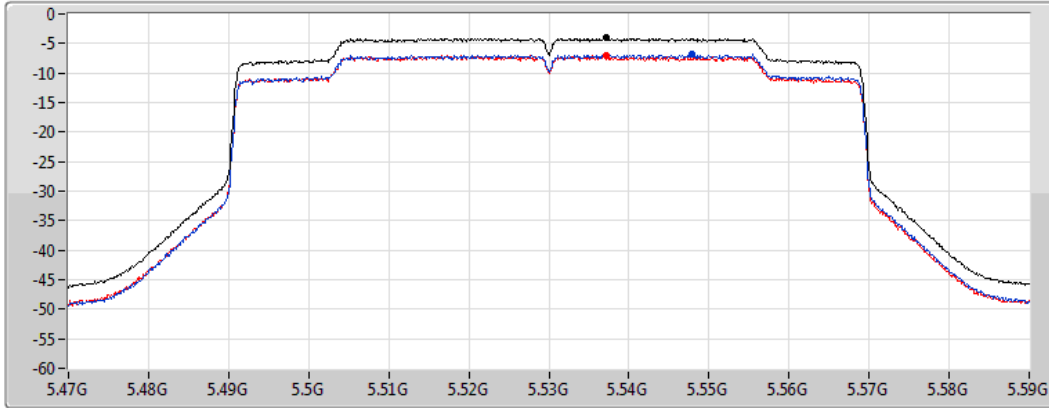

802.11ax HEW80_Nss2,(MCS0)_2TX

PSD

5530MHz

CF
5.53GHz
Span
120MHz
RBW
1MHz
VBW
3MHz
Sweep Time
1.01ms
Detector Type
RMS

Sum
Port 1
Port 2

Sum	PD	Port 1	Port 2
(dBm/RBW)	(dBm/RBW)	(dBm/RBW)	(dBm/RBW)
-4.04	-4.04	-6.87	-7.01

802.11ax HEW80_Nss2,(MCS0)_2TX

PSD