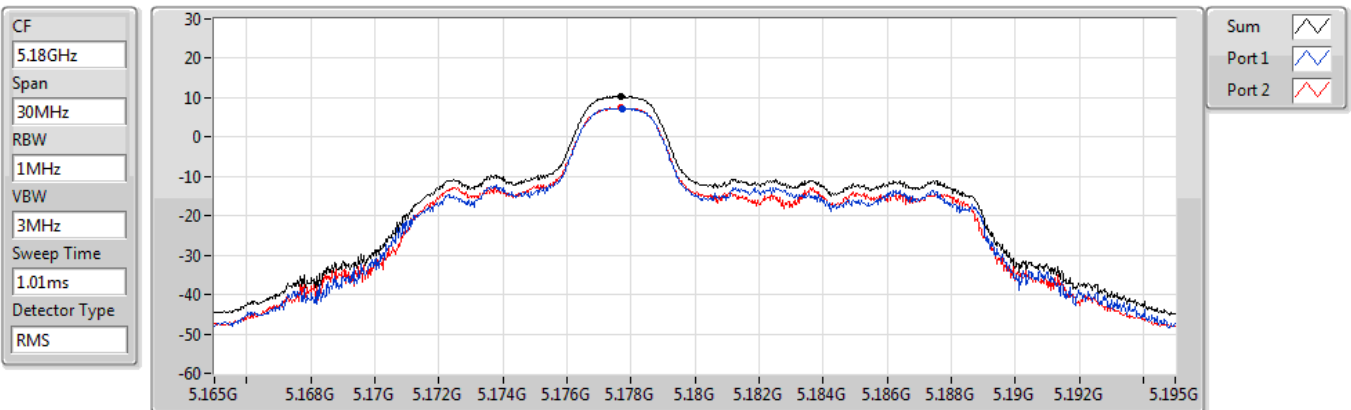

802.11ax HEW20_RU26_Index3_Nss2,(MCS0)_2TX

PSD

5180MHz

Sum	PD	Port 1	Port 2
(dBm/RBW)	(dBm/RBW)	(dBm/RBW)	(dBm/RBW)
10.32	10.32	7.28	7.41