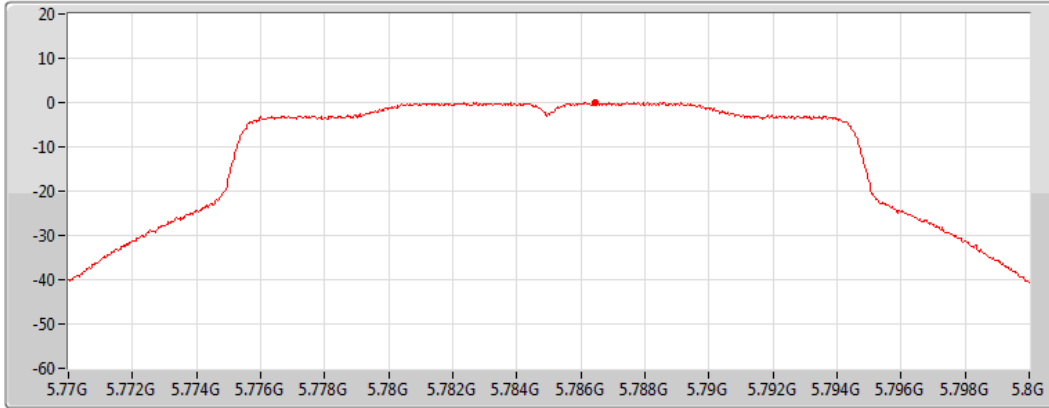

802.11ax HEW20_Nss1,(MCS0)_1TX

PSD

5785MHz

CF
5.785GHz
Span
30MHz
RBW
500kHz
VBW
3MHz
Sweep Time
1.01ms
Detector Type
RMS

Port 2

Sum	PD	Port 1	Port 2
(dBm/RBW)	(dBm/RBW)	(dBm/RBW)	(dBm/RBW)
0.07	0.07	-	0.07

802.11ax HEW20_Nss1,(MCS0)_1TX

PSD