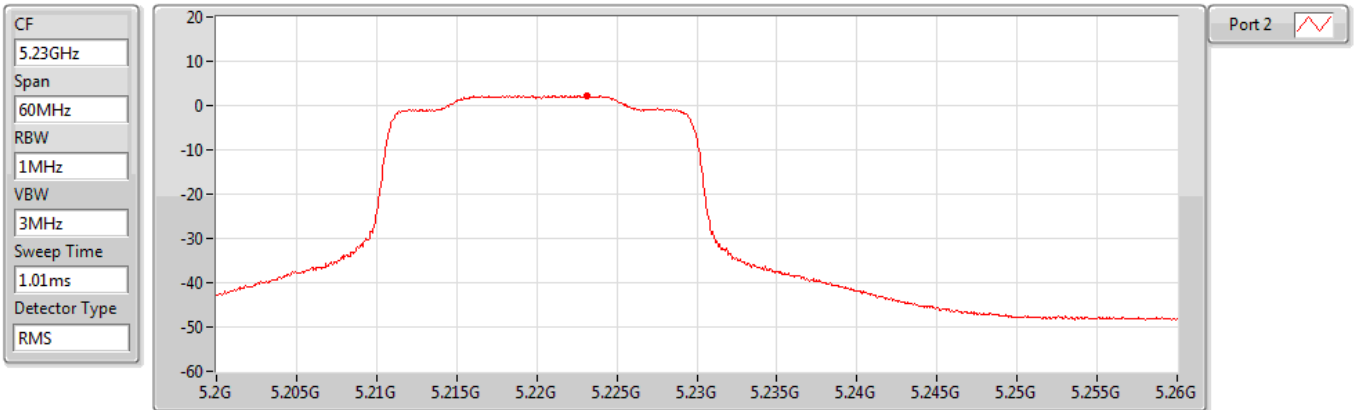

5230MHz

Sum	PD	Port 1	Port 2
(dBm/RBW)	(dBm/RBW)	(dBm/RBW)	(dBm/RBW)
2.20	2.20	-	2.20