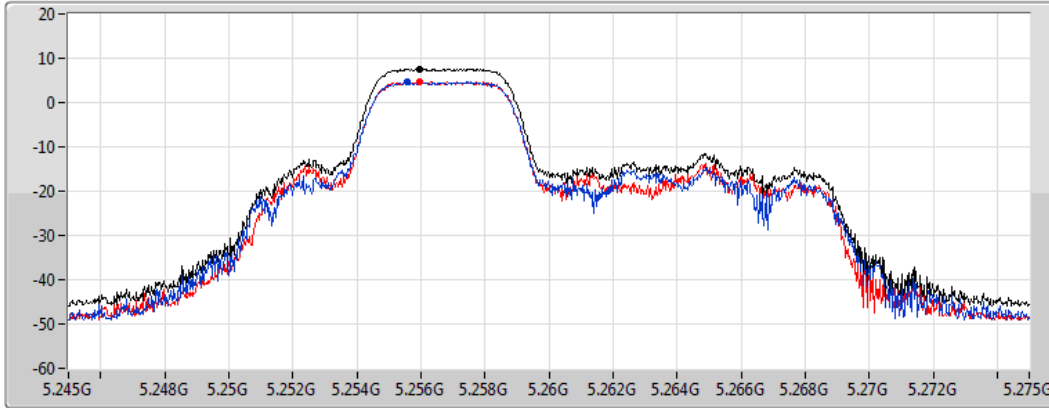

#### 5260MHz

CF  
5.26GHz  
Span  
30MHz  
RBW  
1MHz  
VBW  
3MHz  
Sweep Time  
1.01ms  
Detector Type  
RMS

Sum   
Port 1   
Port 2

Sum	PD	Port 1	Port 2
(dBm/RBW)	(dBm/RBW)	(dBm/RBW)	(dBm/RBW)
7.56	7.56	4.59	4.71