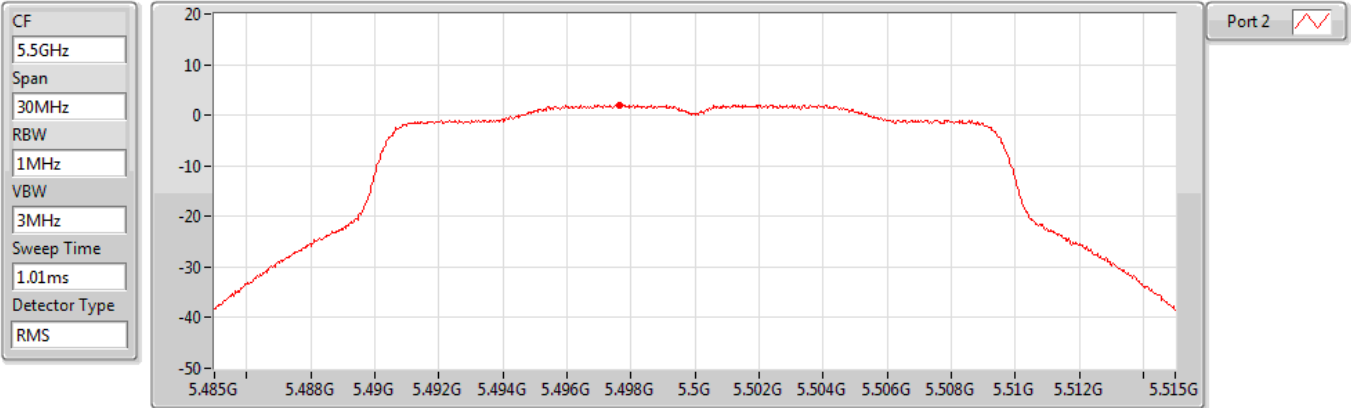

802.11ax HEW20_Nss1,(MCS0)_1TX

PSD

5500MHz

Sum	PD	Port 1	Port 2
(dBm/RBW)	(dBm/RBW)	(dBm/RBW)	(dBm/RBW)
2.07	2.07	-	2.07

802.11ax HEW20_Nss1,(MCS0)_1TX

PSD