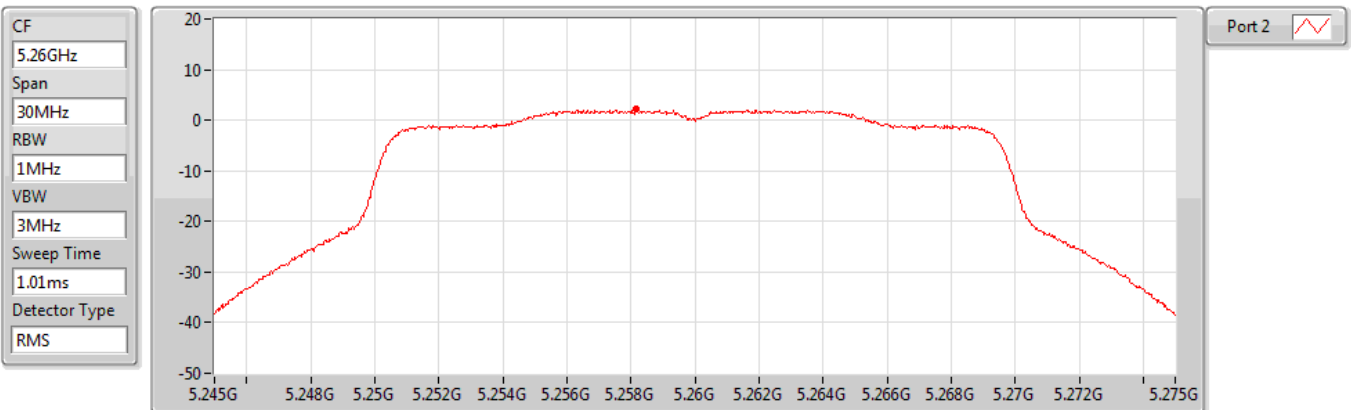

5260MHz

Sum	PD	Port 1	Port 2
(dBm/RBW)	(dBm/RBW)	(dBm/RBW)	(dBm/RBW)
2.11	2.11	-	2.11