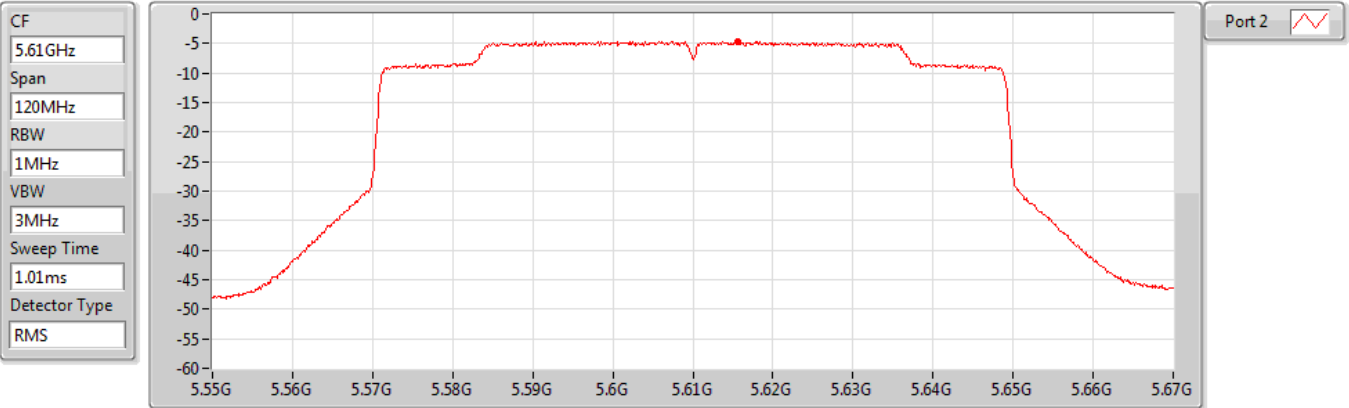

802.11ax HEW80_Nss1,(MCS0)_1TX

PSD

5610MHz

Sum	PD	Port 1	Port 2
(dBm/RBW)	(dBm/RBW)	(dBm/RBW)	(dBm/RBW)
-4.62	-4.62	-	-4.62

802.11ax HEW80_Nss1,(MCS0)_1TX

PSD