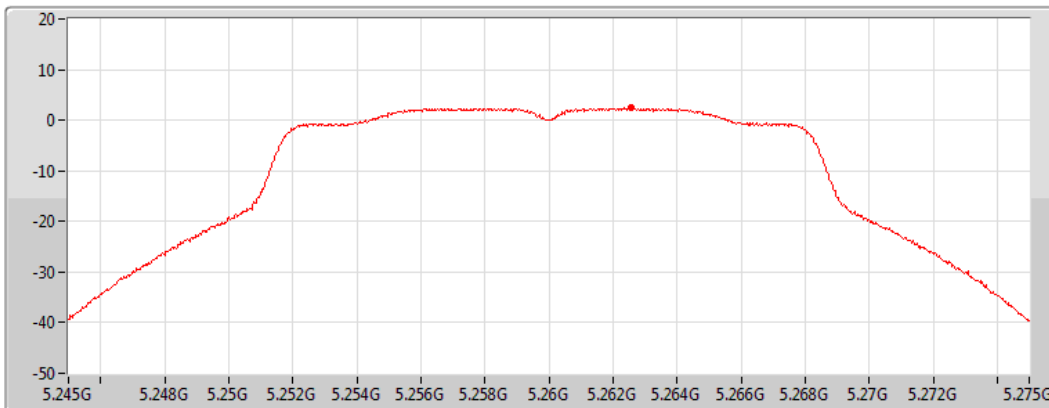

5260MHz

CF
5.26GHz
Span
30MHz
RBW
1MHz
VBW
3MHz
Sweep Time
1.01ms
Detector Type
RMS

Port 2

Sum	PD	Port 1	Port 2
(dBm/RBW)	(dBm/RBW)	(dBm/RBW)	(dBm/RBW)
2.41	2.41	-	2.41