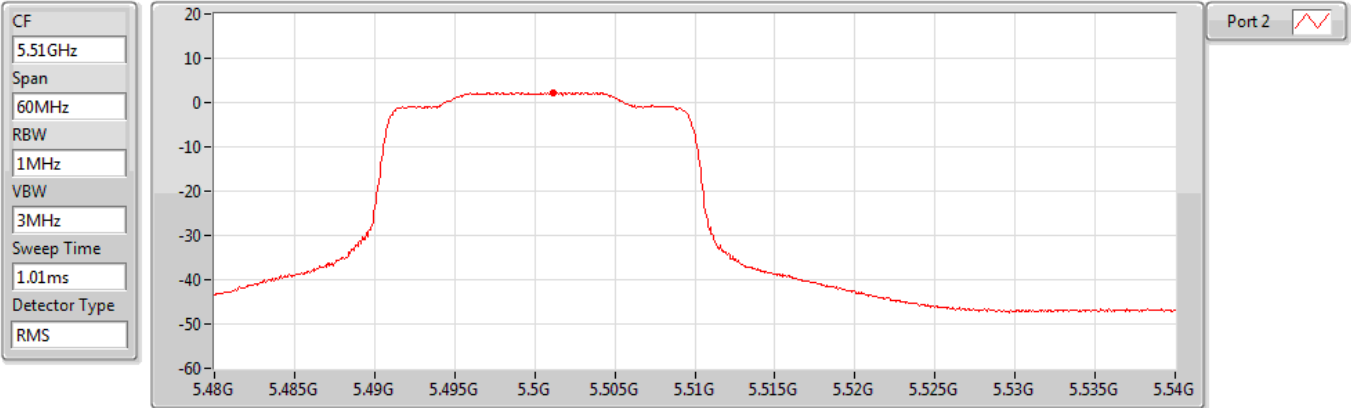

802.11ax HEW40_RU242_Index61_Nss1,(MCS0)_1TX(Port2)

PSD

5510MHz

Sum	PD	Port 1	Port 2
(dBm/RBW)	(dBm/RBW)	(dBm/RBW)	(dBm/RBW)
2.28	2.28	-	2.28

802.11ax HEW40_RU242_Index61_Nss1,(MCS0)_1TX(Port2)

PSD