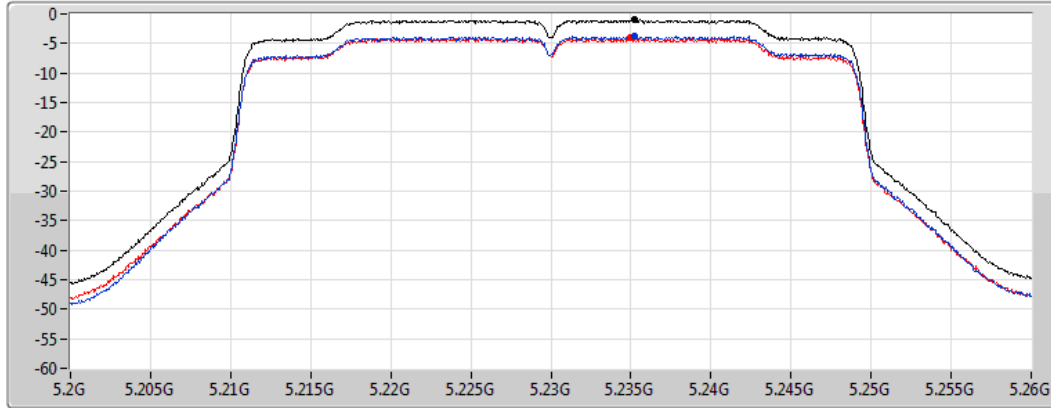

802.11ax HEW40_Nss2,(MCS0)_2TX

PSD

5230MHz

CF
5.23GHz
Span
60MHz
RBW
1MHz
VBW
3MHz
Sweep Time
1.01ms
Detector Type
RMS

Sum
Port 1
Port 2

Sum	PD	Port 1	Port 2
(dBm/RBW)	(dBm/RBW)	(dBm/RBW)	(dBm/RBW)
-0.99	-0.99	-3.72	-4.07

802.11ax HEW40_Nss2,(MCS0)_2TX

PSD