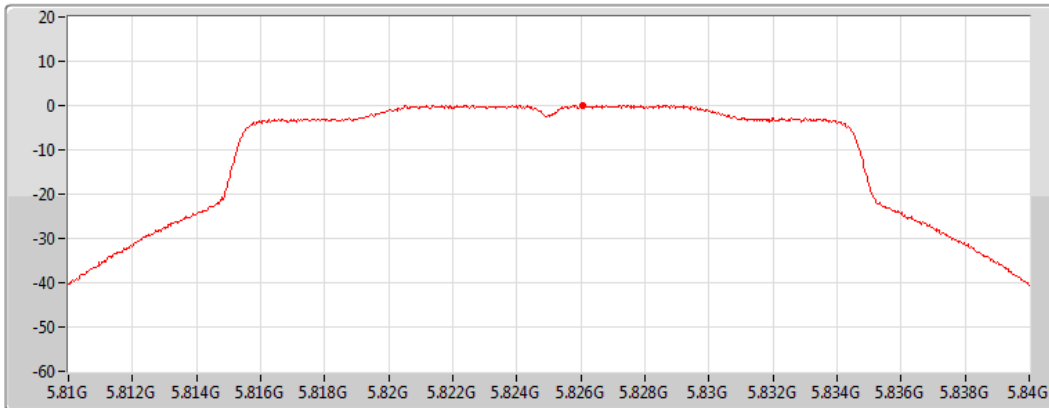

5825MHz

CF
5.825GHz
Span
30MHz
RBW
500kHz
VBW
3MHz
Sweep Time
1.01ms
Detector Type
RMS

Port 2

Sum	PD	Port 1	Port 2
(dBm/RBW)	(dBm/RBW)	(dBm/RBW)	(dBm/RBW)
0.12	0.12	-	0.12