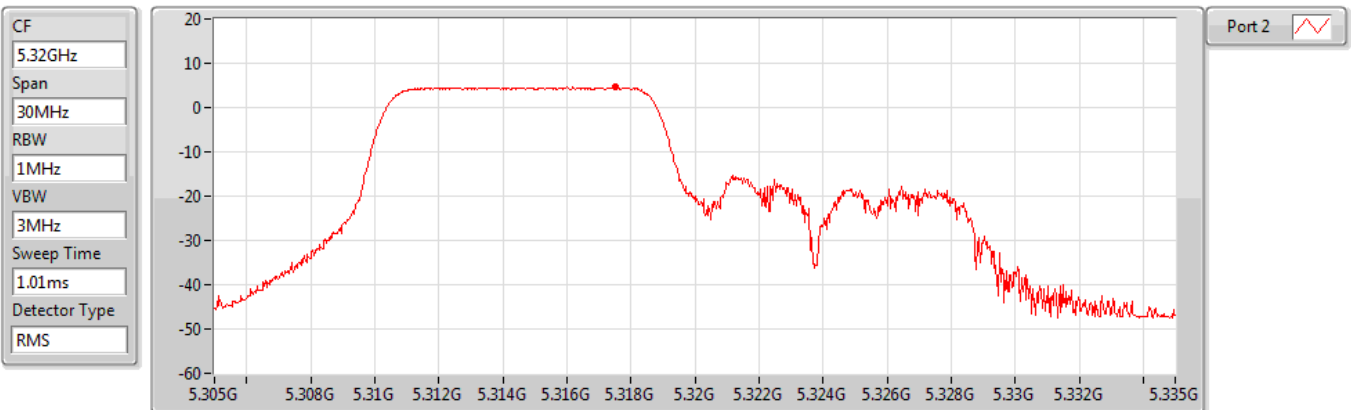

5320MHz

Sum	PD	Port 1	Port 2
(dBm/RBW)	(dBm/RBW)	(dBm/RBW)	(dBm/RBW)
4.61	4.61	-	4.61