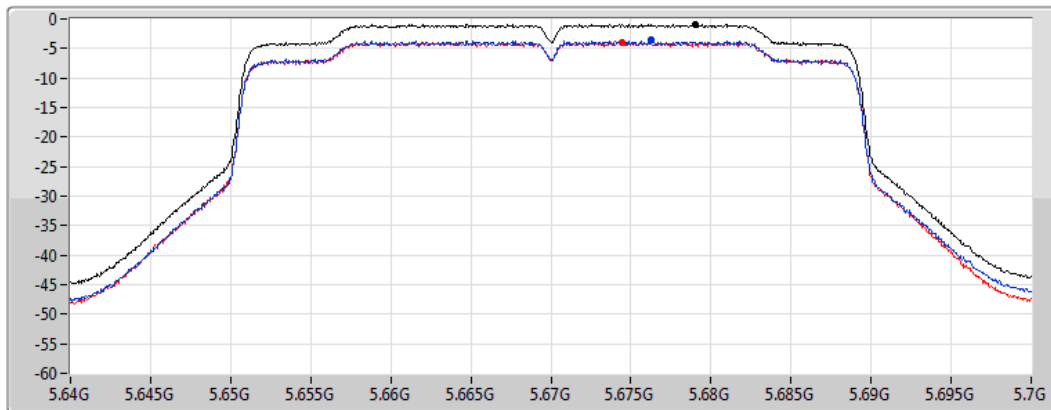

5670MHz

CF
5.67GHz
Span
60MHz
RBW
1MHz
VBW
3MHz
Sweep Time
1.01ms
Detector Type
RMS

Sum ☐
Port 1 ☐
Port 2 ☐

Sum	PD	Port 1	Port 2
(dBm/RBW)	(dBm/RBW)	(dBm/RBW)	(dBm/RBW)
-0.91	-0.91	-3.57	-3.89