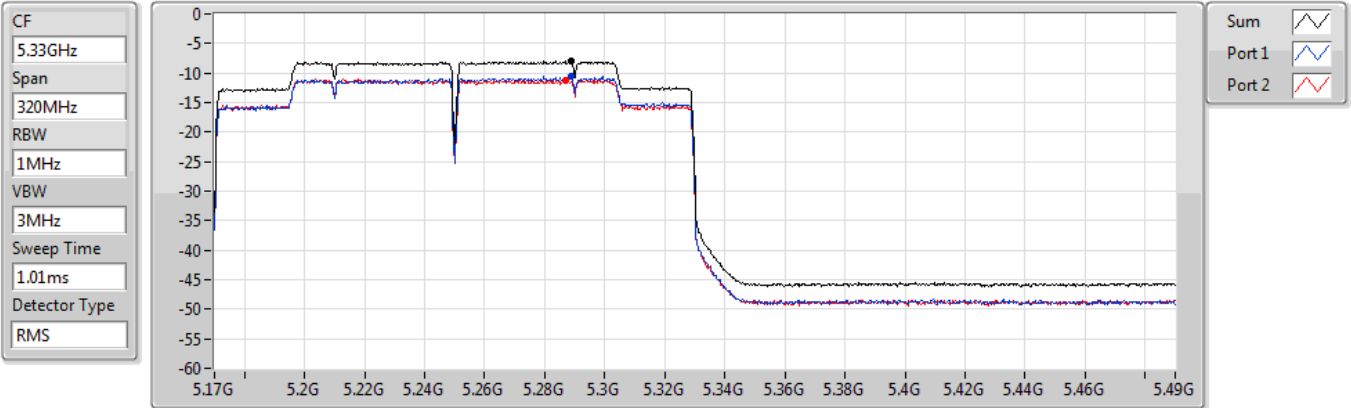

802.11ax HEW160_Nss2,(MCS0)_2TX

PSD

5250MHz Straddle 5.25-5.35GHz

Sum	PD	Port 1	Port 2
(dBm/RBW)	(dBm/RBW)	(dBm/RBW)	(dBm/RBW)
-7.97	-7.97	-10.61	-11.19

802.11ax HEW160_Nss2,(MCS0)_2TX

PSD