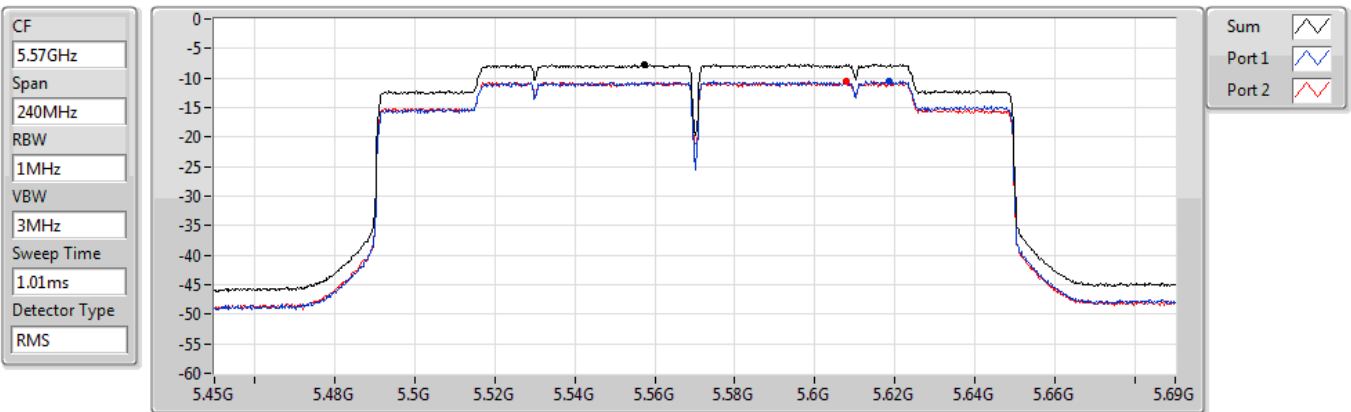

5570MHz

Sum	PD	Port 1	Port 2
(dBm/RBW)	(dBm/RBW)	(dBm/RBW)	(dBm/RBW)
-7.70	-7.70	-10.48	-10.63