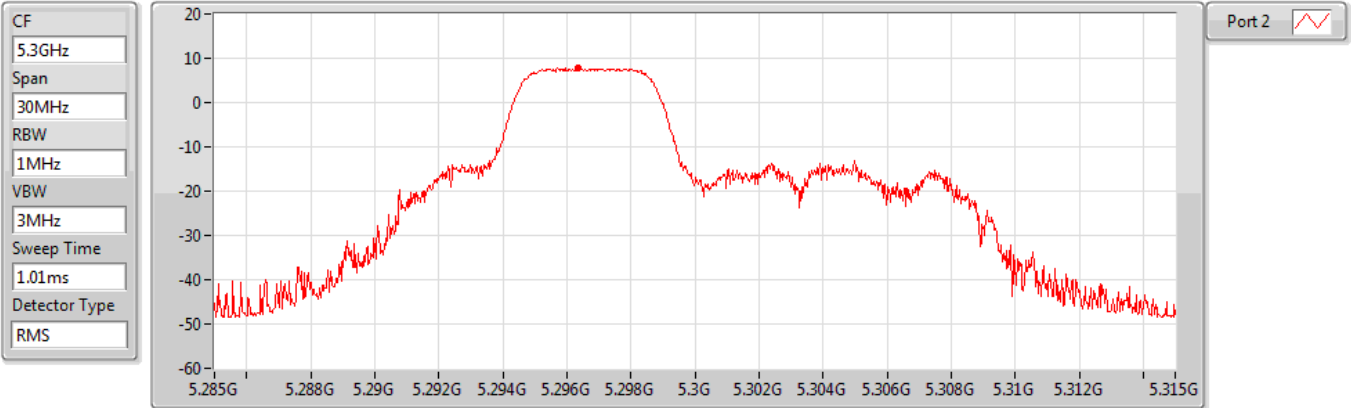

#### 5260MHz

Sum	PD	Port 1	Port 2
(dBm/RBW)	(dBm/RBW)	(dBm/RBW)	(dBm/RBW)
7.80	7.80	-	7.80

802.11ax HEW20\_RU52\_Index38\_Nss1,(MCS0)\_1TX(Port2)

PSD

5300MHz

Sum	PD	Port 1	Port 2
(dBm/RBW)	(dBm/RBW)	(dBm/RBW)	(dBm/RBW)
7.86	7.86	-	7.86