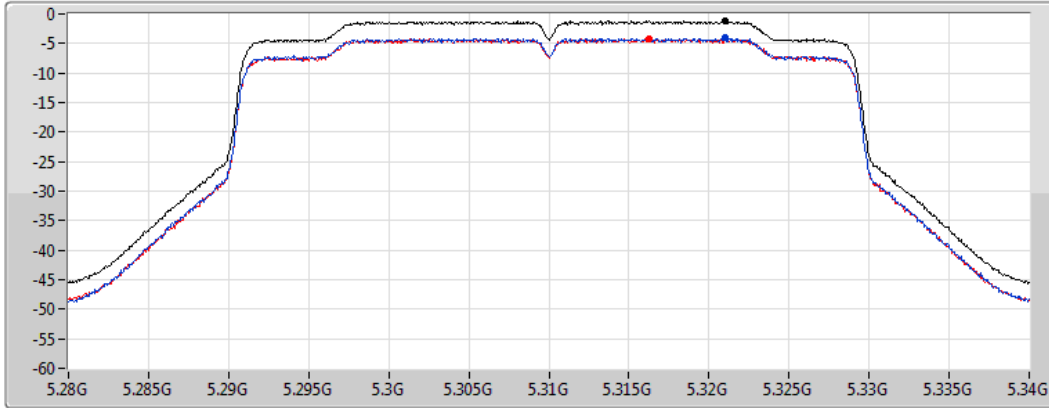

802.11ax HEW40_Nss2,(MCS0)_2TX

PSD

5310MHz

CF
5.31GHz
Span
60MHz
RBW
1MHz
VBW
3MHz
Sweep Time
1.01ms
Detector Type
RMS

Sum
Port 1
Port 2

Sum	PD	Port 1	Port 2
(dBm/RBW)	(dBm/RBW)	(dBm/RBW)	(dBm/RBW)
-1.17	-1.17	-4.09	-4.19

802.11ax HEW40_Nss2,(MCS0)_2TX

PSD