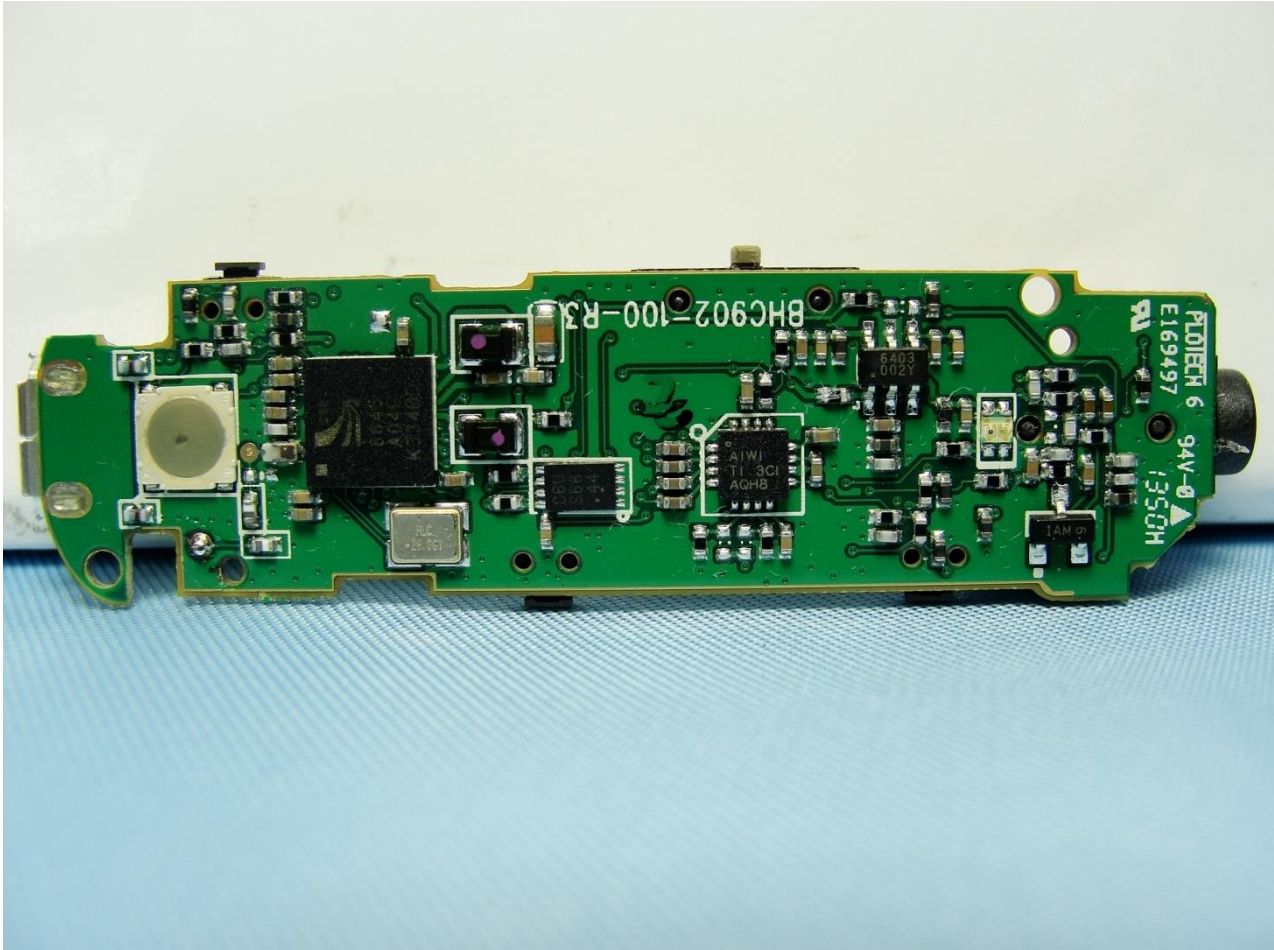

3. Internal Photograph of EUT

Brand Name: YAMAHA / Model Name: EPH-WS01,EPH-W22,EPH-W32

Brand Name: YAMAHA / Model Name: EPH-WS01,EPH-W22,EPH-W32

Brand Name: YAMAHA / Model Name: EPH-WS01,EPH-W22,EPH-W32

Brand Name: YAMAHA / Model Name: EPH-WS01,EPH-W22,EPH-W32

Brand Name: YAMAHA / Model Name: EPH-WS01,EPH-W22,EPH-W32

Brand Name: YAMAHA / Model Name: EPH-WS01,EPH-W22,EPH-W32

Bluetooth Antenna