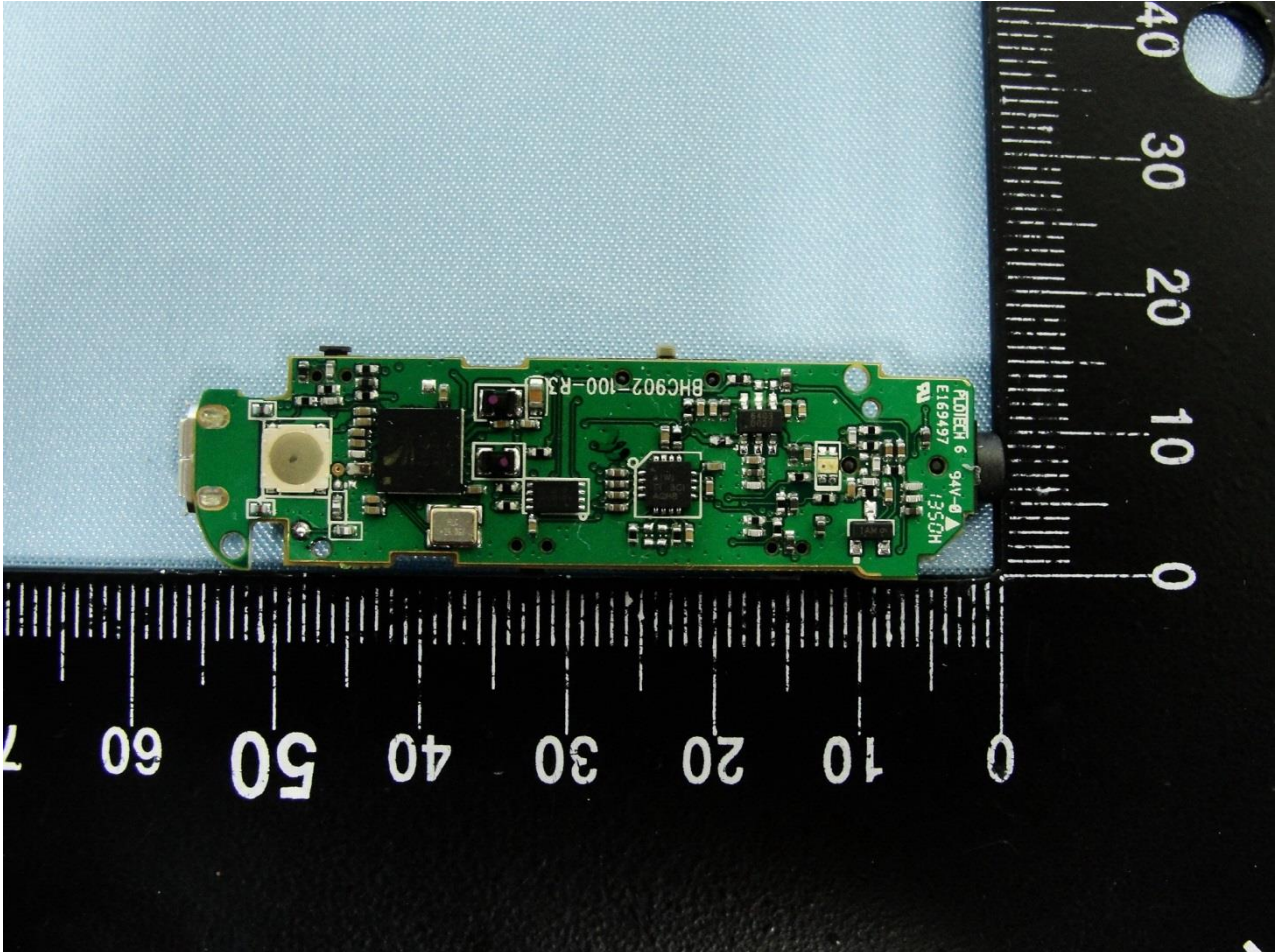

3. Internal Photograph of EUT

Brand Name: YAMAHA / Model Name: EPH-WS01,EPH-W22,EPH-W32

Brand Name: YAMAHA / Model Name: EPH-WS01,EPH-W22,EPH-W32

Brand Name: YAMAHA / Model Name: EPH-WS01,EPH-W22,EPH-W32