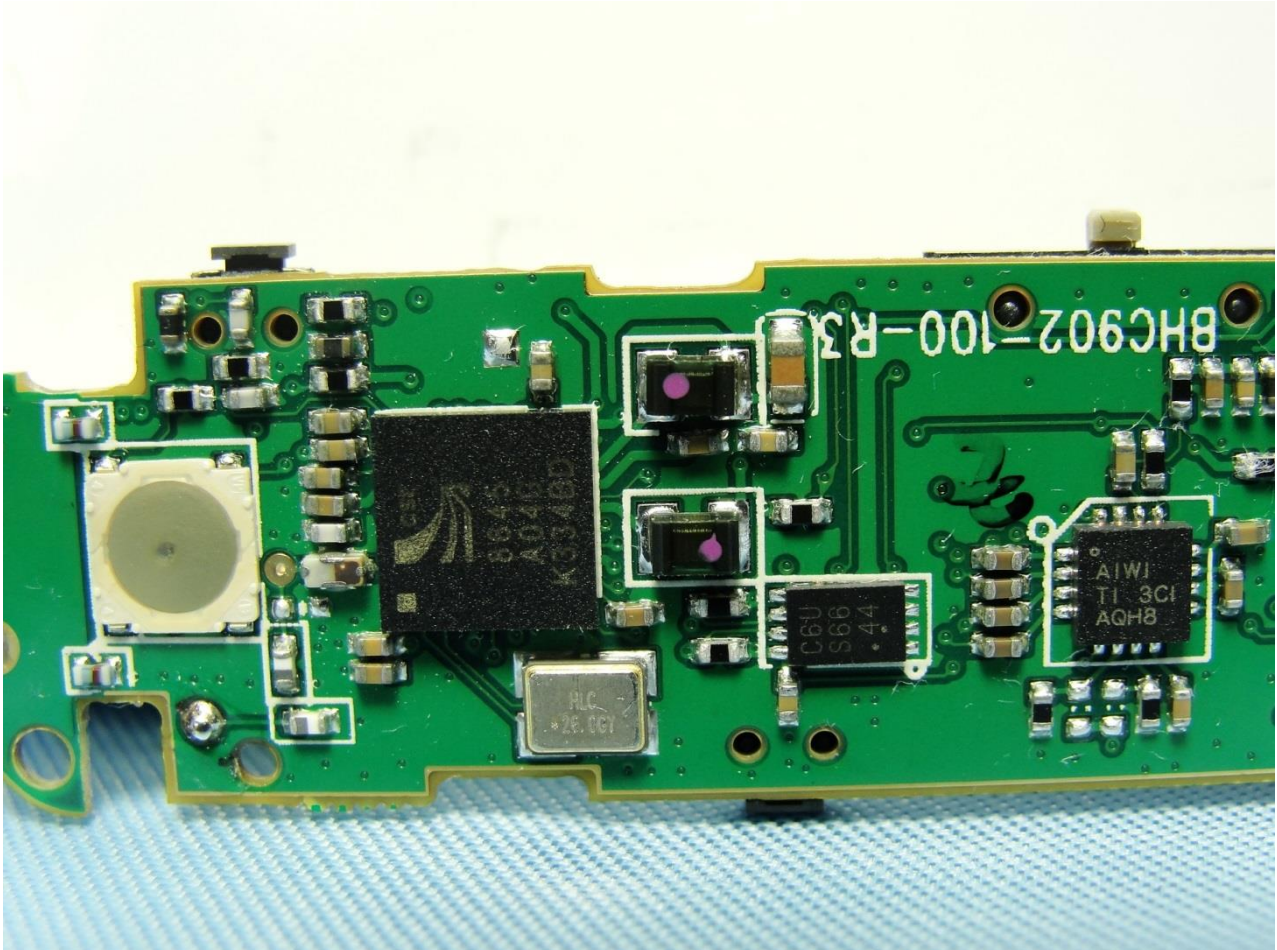

3. Internal Photograph of EUT

Brand Name: YAMAHA / Model Name: EPH-WS01,EPH-W22,EPH-W32

Brand Name: YAMAHA / Model Name: EPH-WS01,EPH-W22,EPH-W32

Brand Name: YAMAHA / Model Name: EPH-WS01,EPH-W22,EPH-W32

Brand Name: YAMAHA / Model Name: EPH-WS01,EPH-W22,EPH-W32

Brand Name: YAMAHA / Model Name: EPH-WS01,EPH-W22,EPH-W32

Brand Name: YAMAHA / Model Name: EPH-WS01,EPH-W22,EPH-W32

Bluetooth Antenna