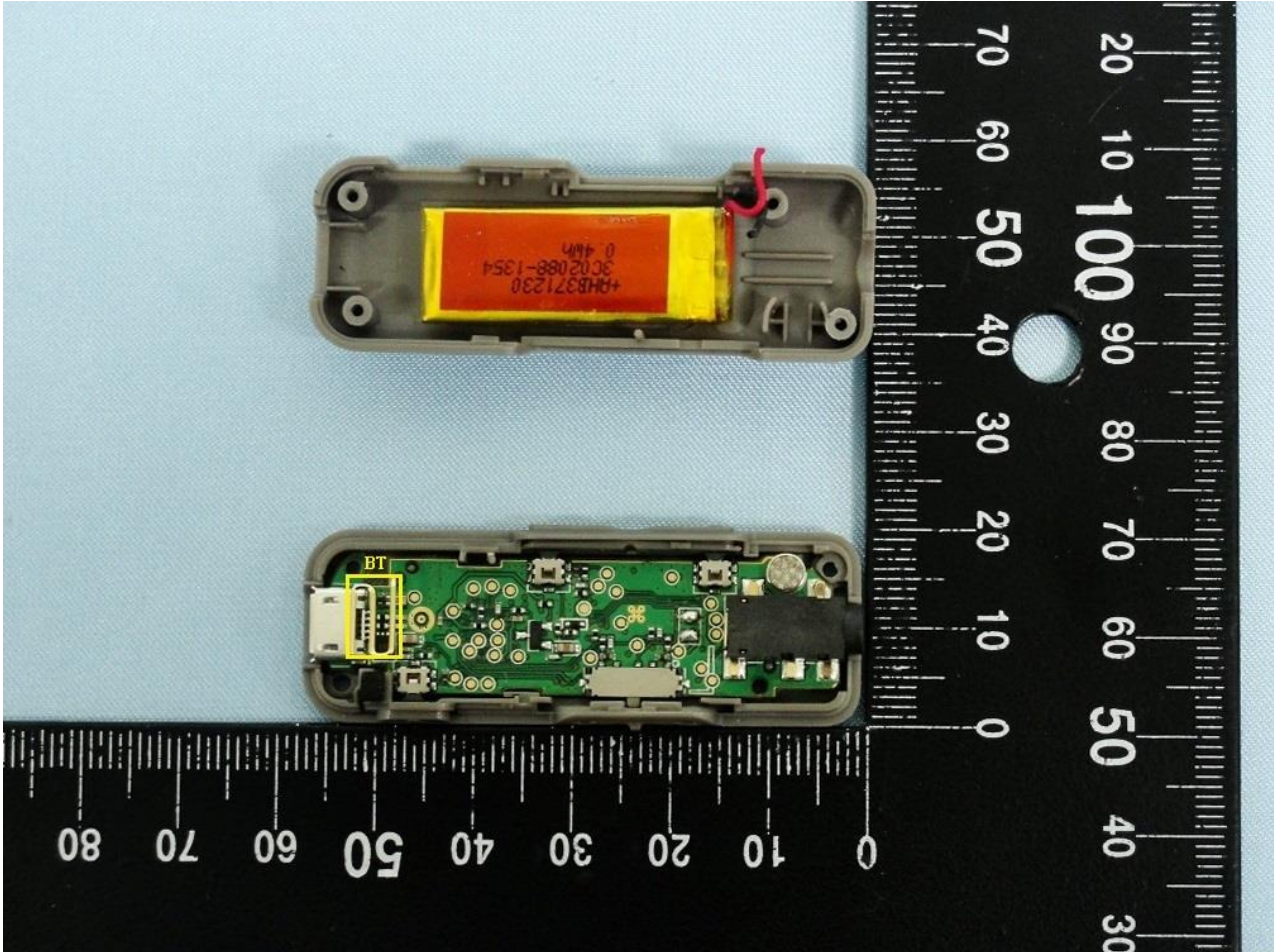

3. Internal Photograph of EUT

Brand Name: YAMAHA / Model Name: EPH-WS01,EPH-W22,EPH-W32

Brand Name: YAMAHA / Model Name: EPH-WS01,EPH-W22,EPH-W32

Brand Name: YAMAHA / Model Name: EPH-WS01,EPH-W22,EPH-W32