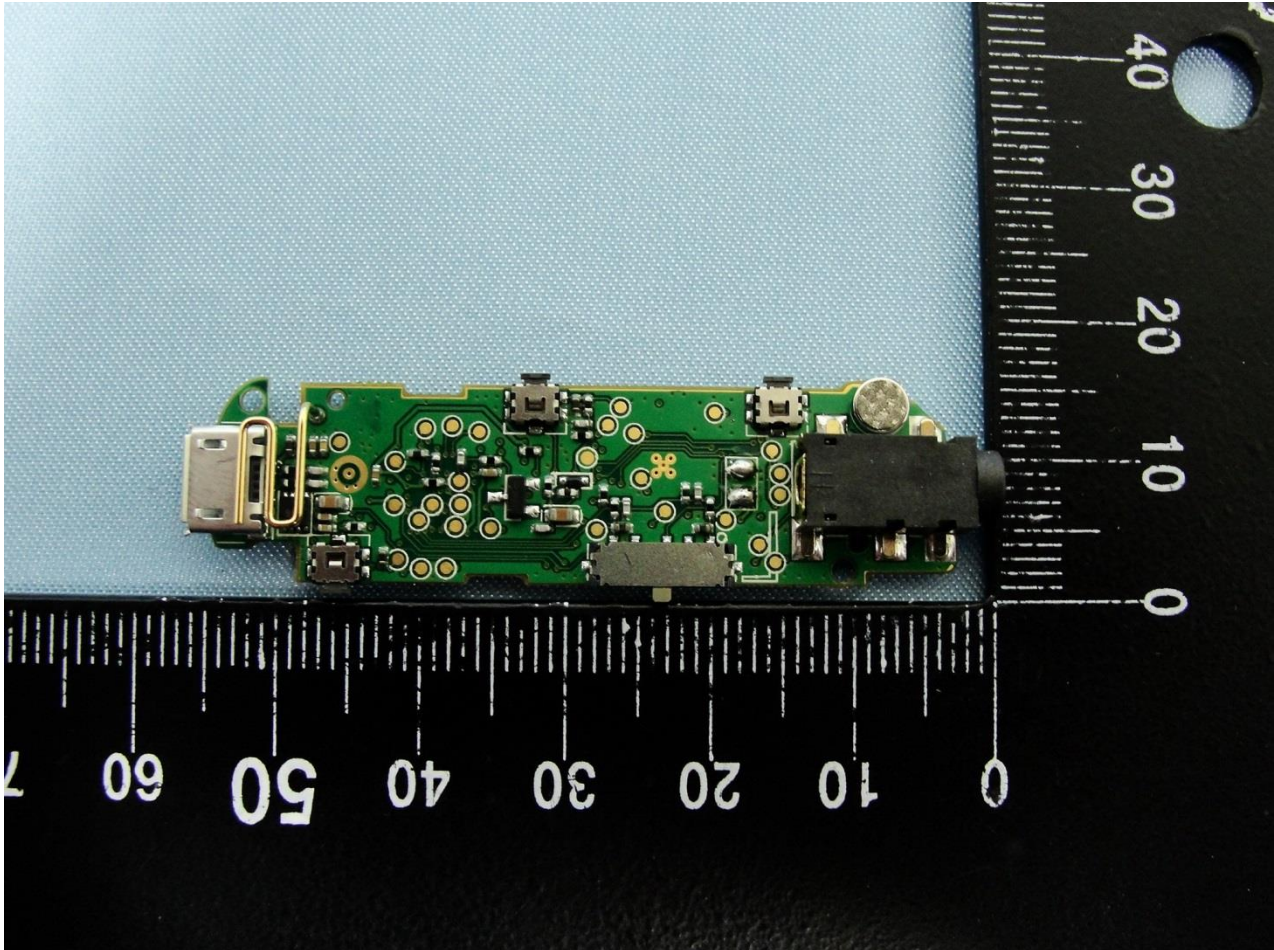

Brand Name: YAMAHA / Model Name: EPH-WS01,EPH-W22,EPH-W32