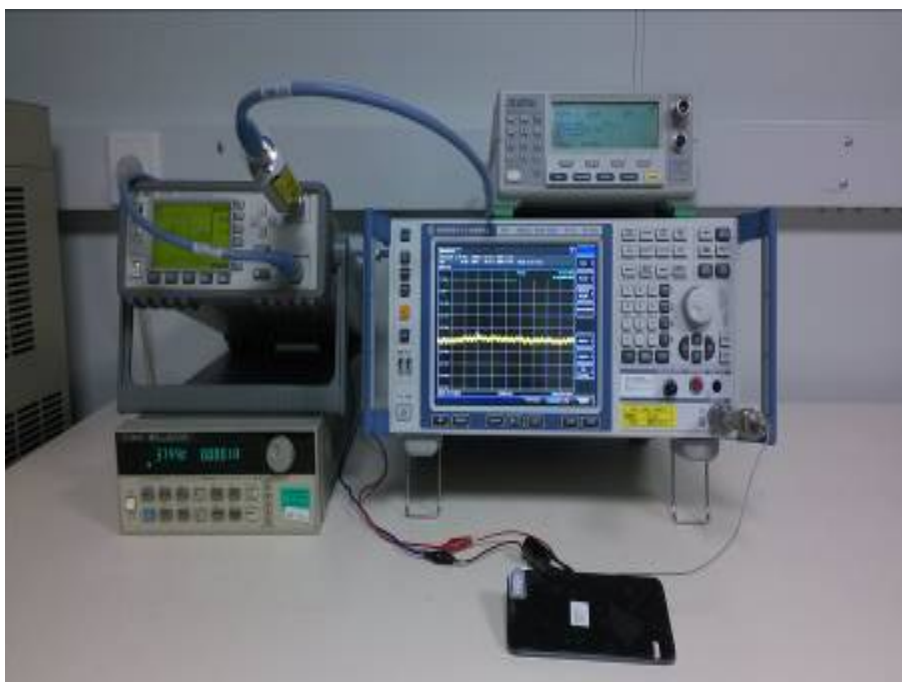

Appendix1 TEST SETUP

Report No.: SRTC2014-H024-E0030

Product Name: GSM/GPRS/EDGE/UMTS

Digital Mobile Phone with Bluetooth and WiFi

Product Model: 6037I

Applicant: TCT Mobile Limited

Manufacturer: TCT Mobile Limited

Specification: FCC Part 15, Subpart C (October 9, 2012 edition)

FCC ID: RAD458

The State Radio_monitoring_center Testing Center (SRTC)

No.80 Beilishi Road Xicheng District Beijing, China

Tel: 86-10-68009202 Fax: 86-10-68009205

Appendix1 Test Setup

Spurious RF Conducted Emissions Test setup

Spurious Radiated Emissions Test setup

AC Power Line Conducted Emission Test setup