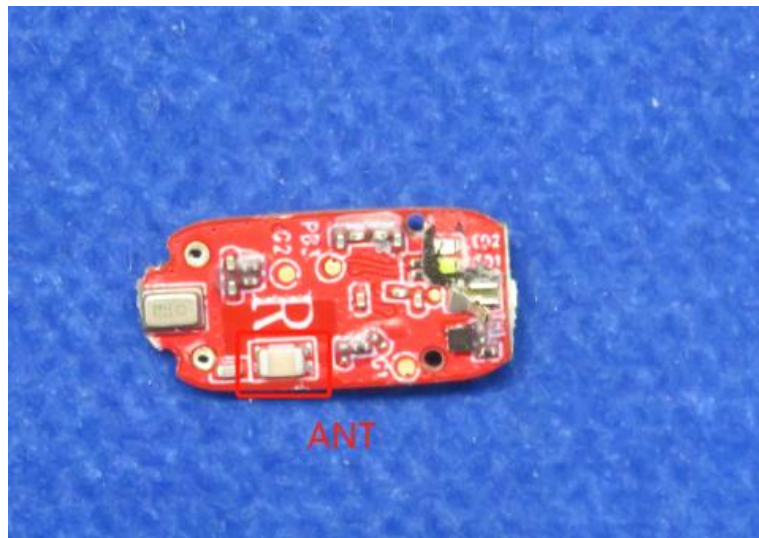

Product Name: wireless headset

Model No.: TAT2169

Internal Photos of the EUT

Left side Photo

Right side Photo

-----End-----