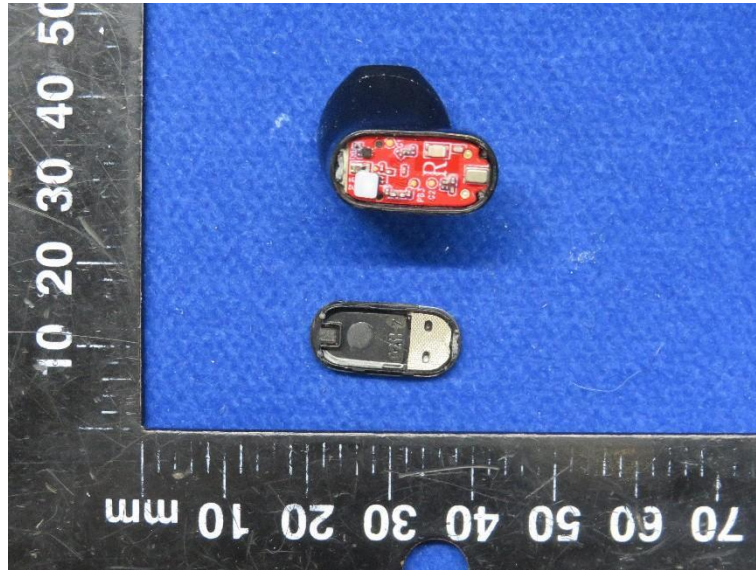

Product Name: wireless headset

Model No.: TAT2169

Internal Photos of the EUT

Left side Photo

Right side Photo

-----End-----