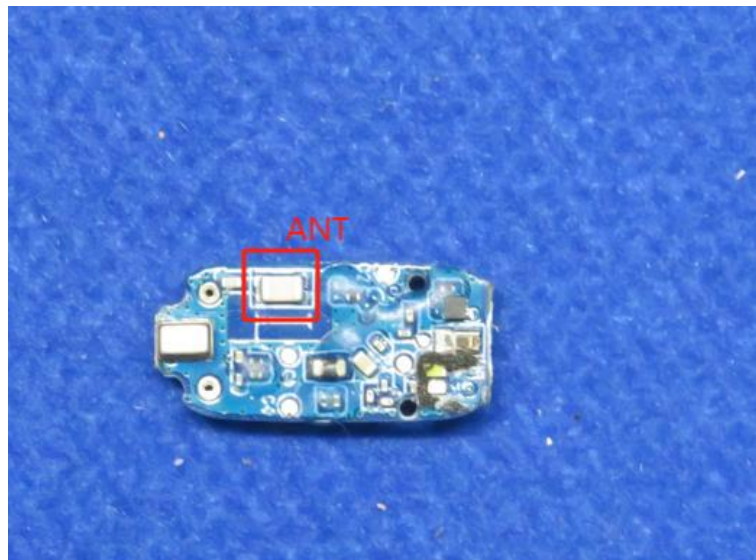

Product Name: wireless headset

Model No.: TAT2169

Internal Photos of the EUT

Left side Photo

Right side Photo

-----End-----