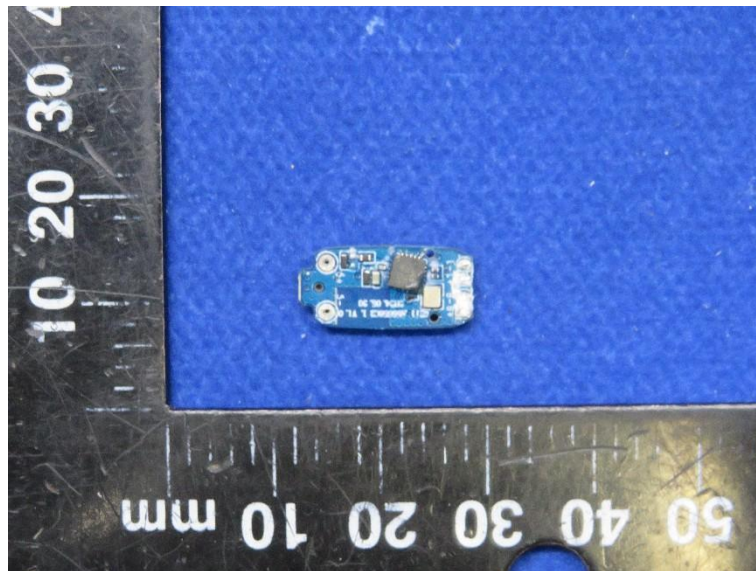

Product Name: wireless headset

Model No.: TAT2169

Internal Photos of the EUT

Left side Photo

Right side Photo

-----End-----