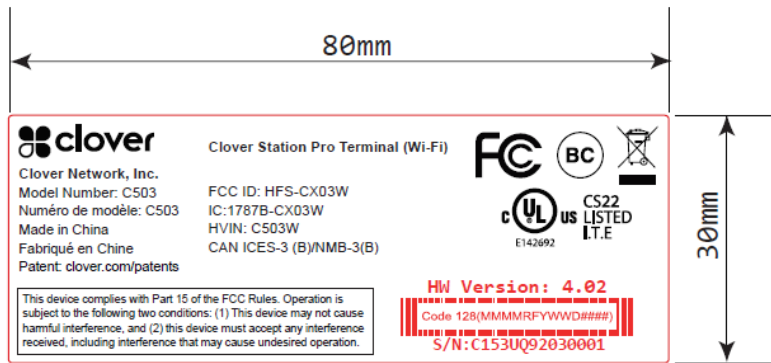

Back Side of EUT

S/N: MMMRFYWWD###

HollowPine US

Clover Station Pro WiFi SKU