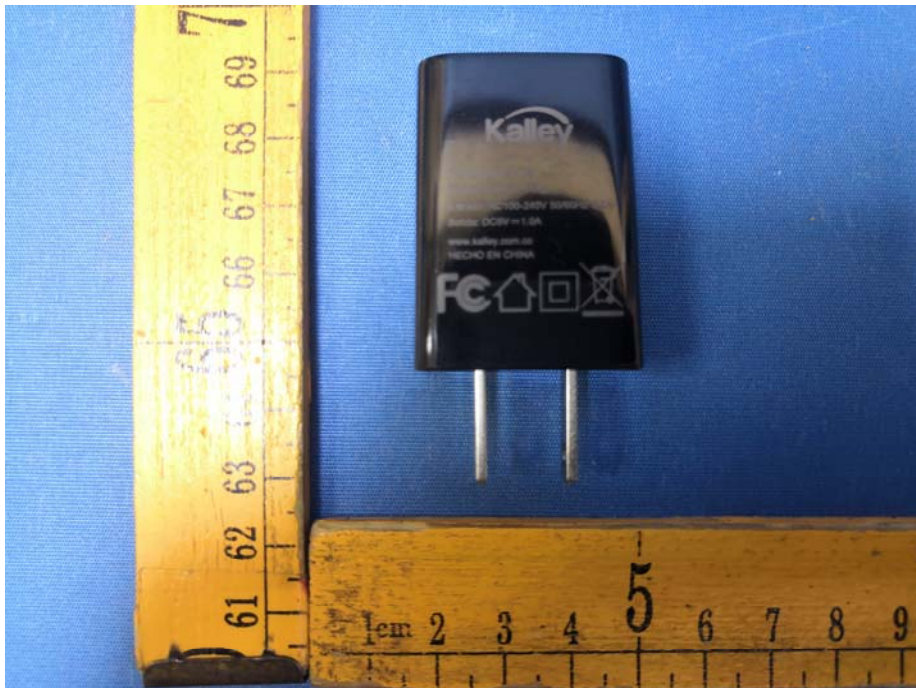

EUT – External View Model SILVER PRO FCC ID: 2AEPISILVERPRO

Appendix WTS18S06116118W_Photo

Appendix WTS18S06116118W_Photo

Appendix WTS18S06116118W_Photo