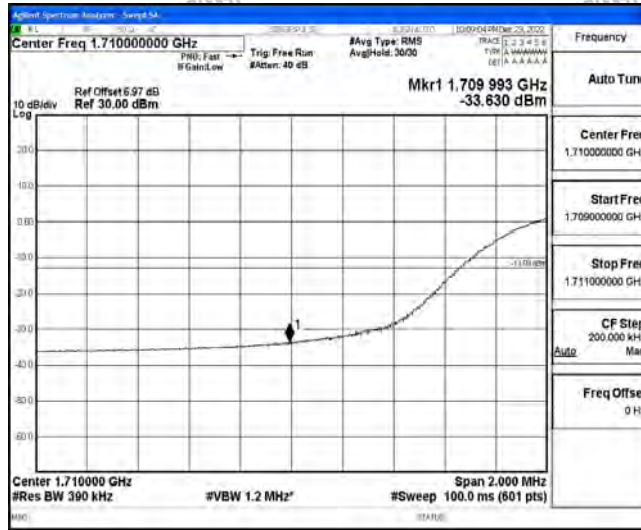

Band4-10MHz-16QAM-20000-50RB#0

Band4-10MHz-16QAM-20350-50RB#0

Band4-15MHz-QPSK-20025-75RB#0

Band4-15MHz-QPSK-20325-75RB#0

Band4-15MHz-16QAM-20025-75RB#0

Band4-15MHz-16QAM-20325-75RB#0

Band4-20MHz-QPSK-20050-100RB#0