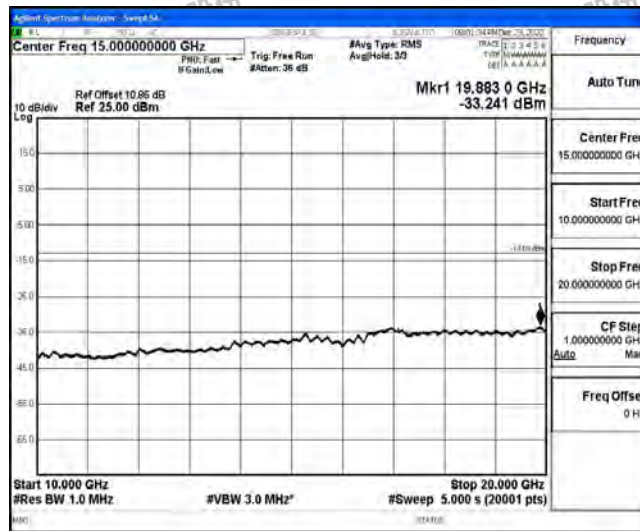

Band4-15MHz-16QAM-20325-1RB#0-Range5:10000~20000MHz