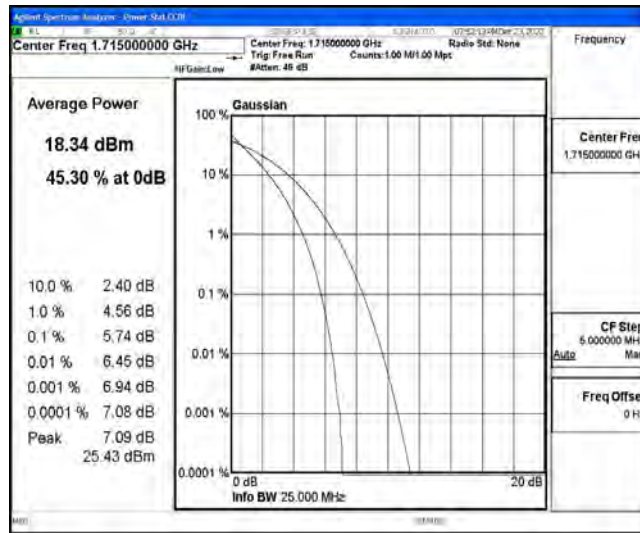

Band4-10MHz-QPSK-20000-50RB#0