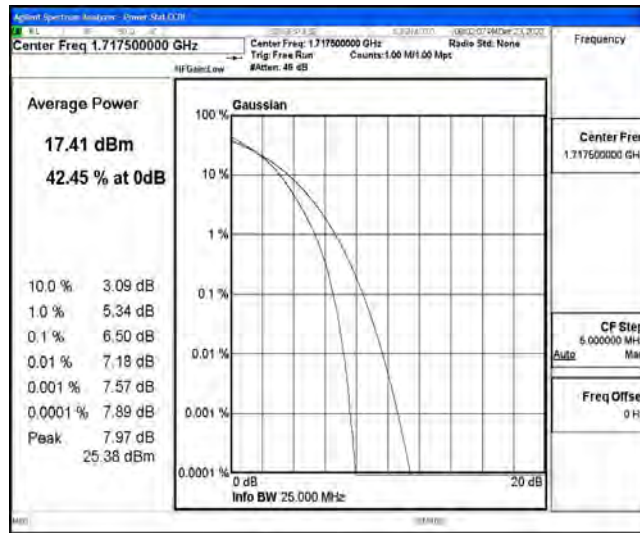

Band4-15MHz-16QAM-20025-75RB#0