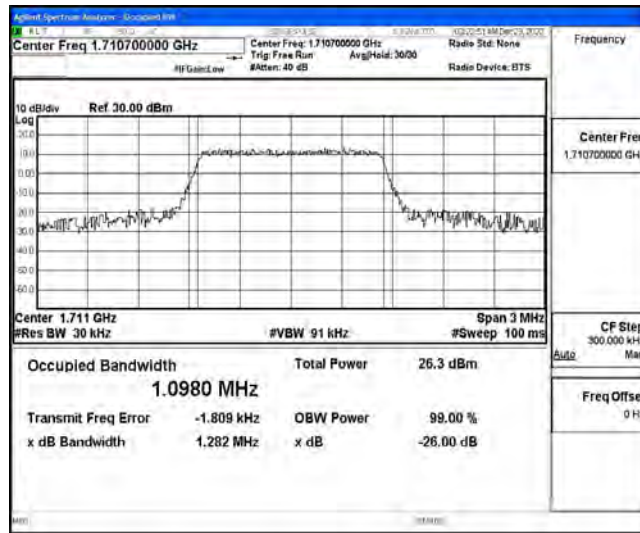

Band4-1.4MHz-16QAM-19957-6RB#0