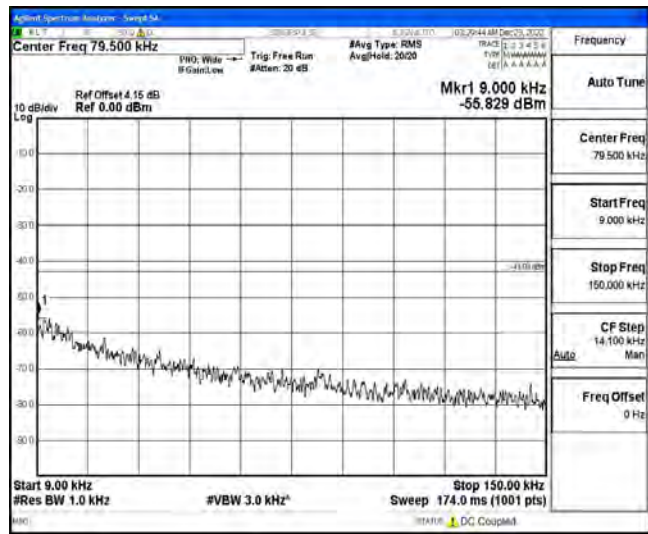

Band4-1.4MHz-16QAM-20393-1RB#0-Range1:0.009~0.15MHz