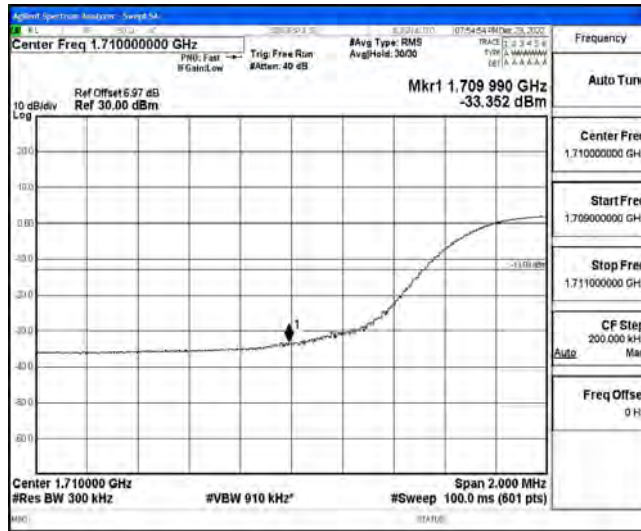

Band4-10MHz-16QAM-20000-50RB#0

Band4-10MHz-16QAM-20350-50RB#0

Band4-15MHz-QPSK-20025-75RB#0

Band4-15MHz-QPSK-20325-75RB#0

Band4-15MHz-16QAM-20025-75RB#0

Band4-15MHz-16QAM-20325-75RB#0

Band4-20MHz-QPSK-20050-100RB#0