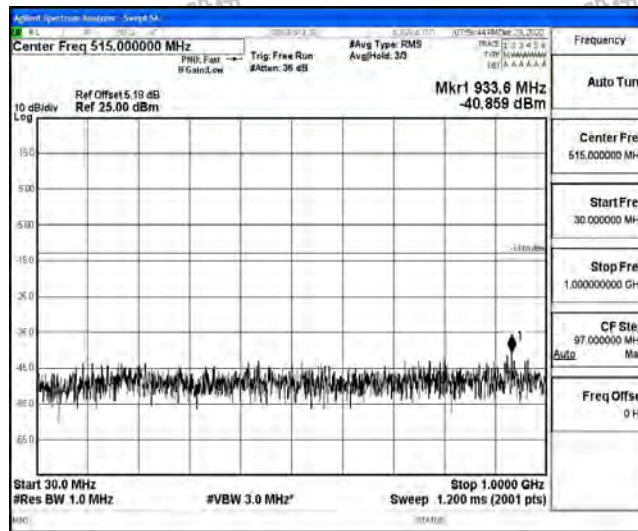

Band4-15MHz-16QAM-20025-1RB#0-Range4:1000~10000MHz

Band4-15MHz-16QAM-20025-1RB#0-Range5:10000~20000MHz

Band4-15MHz-16QAM-20175-1RB#0-Range1:0.009~0.15MHz

Band4-15MHz-16QAM-20175-1RB#0-Range2:0.15~30MHz

Band4-15MHz-16QAM-20175-1RB#0-Range3:30~1000MHz