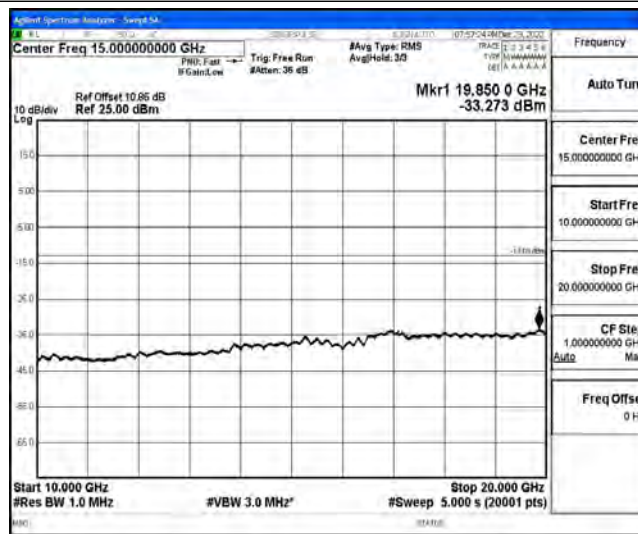

Band4-15MHz-16QAM-20025-1RB#0-Range4:1000~10000MHz

Band4-15MHz-16QAM-20025-1RB#0-Range5:10000~20000MHz

Band4-15MHz-16QAM-20175-1RB#0-Range1:0.009~0.15MHz

Band4-15MHz-16QAM-20175-1RB#0-Range2:0.15~30MHz

Band4-15MHz-16QAM-20175-1RB#0-Range3:30~1000MHz