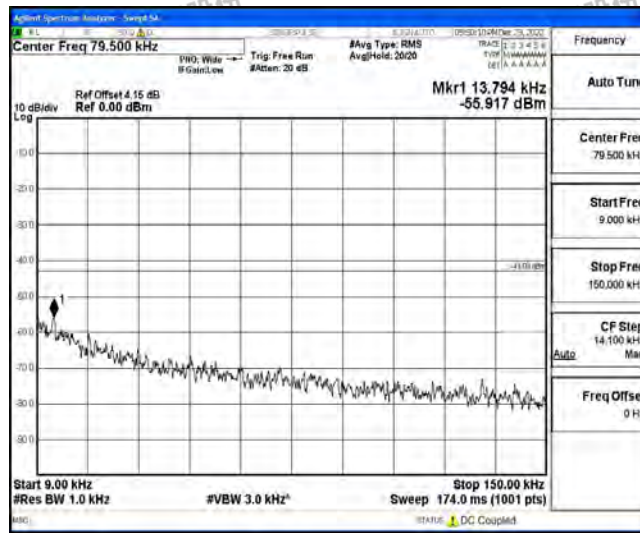

Band4-3MHz-16QAM-20175-1RB#0-Range1:0.009~0.15MHz