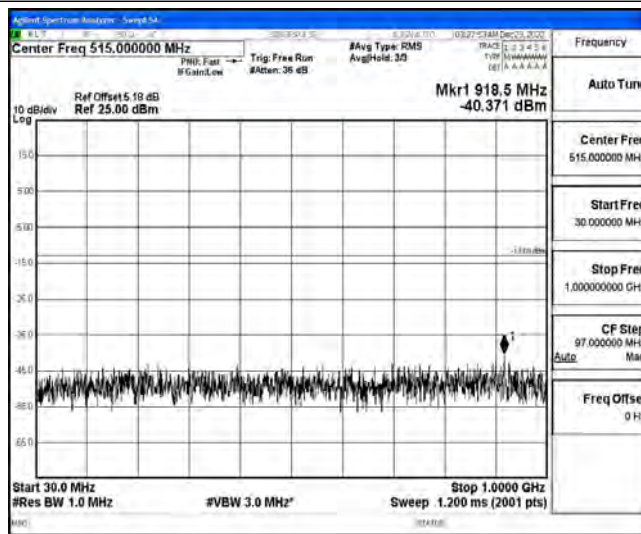

Band4-1.4MHz-16QAM-19957-1RB#0-Range5:10000~20000MHz

Band4-1.4MHz-16QAM-20175-1RB#0-Range1:0.009~0.15MHz

Band4-1.4MHz-16QAM-20175-1RB#0-Range2:0.15~30MHz

Band4-1.4MHz-16QAM-20175-1RB#0-Range3:30~1000MHz

Band4-1.4MHz-16QAM-20175-1RB#0-Range4:1000~10000MHz