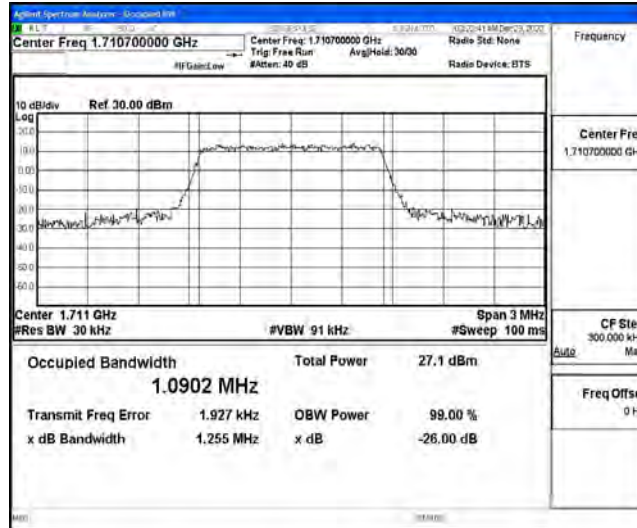

立讯检测股份
LCS Testing Lab

Test Graphs

立讯检测股份
LCS Testing Lab

立讯检测股份
LCS Testing Lab

立讯检测股份
LCS Testing Lab

Band4-1.4MHz-QPSK-19957-6RB#0