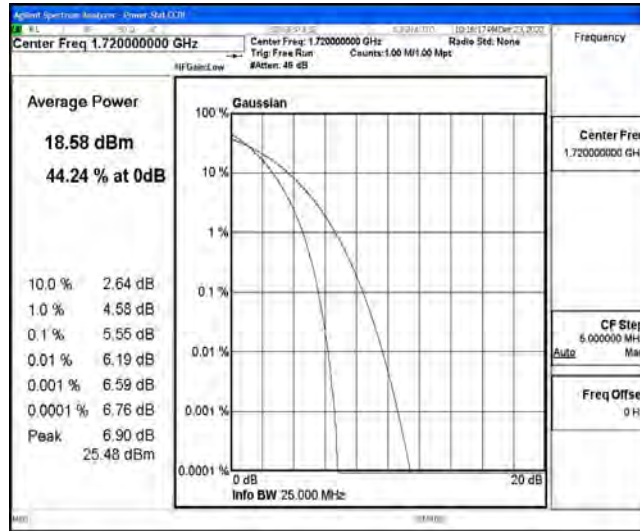

Band4-20MHz-QPSK-20050-100RB#0