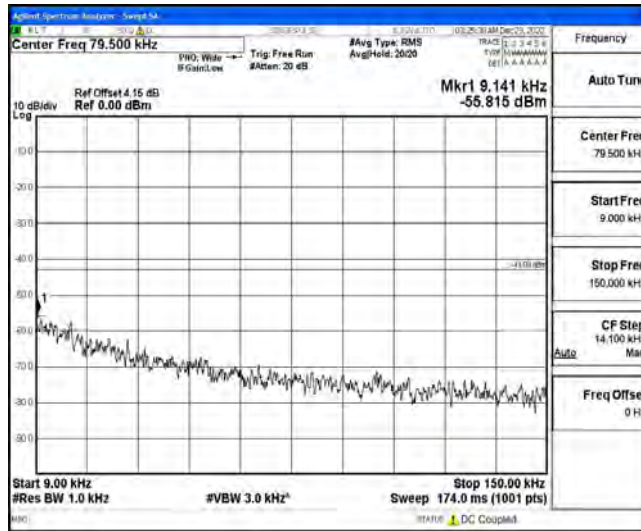

Band4-1.4MHz-16QAM-19957-1RB#0-Range1:0.009~0.15MHz