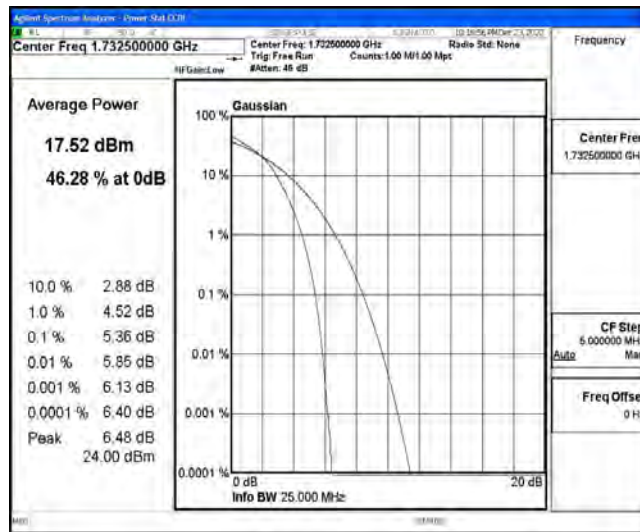

Band4-20MHz-16QAM-20175-100RB#0