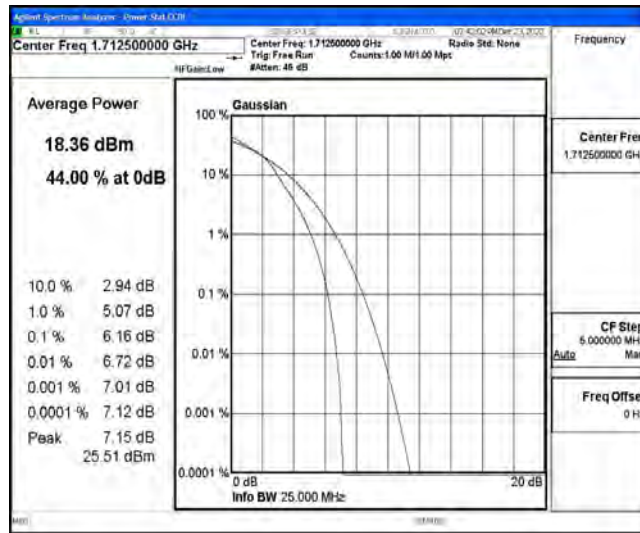

Band4-5MHz-16QAM-19975-25RB#0