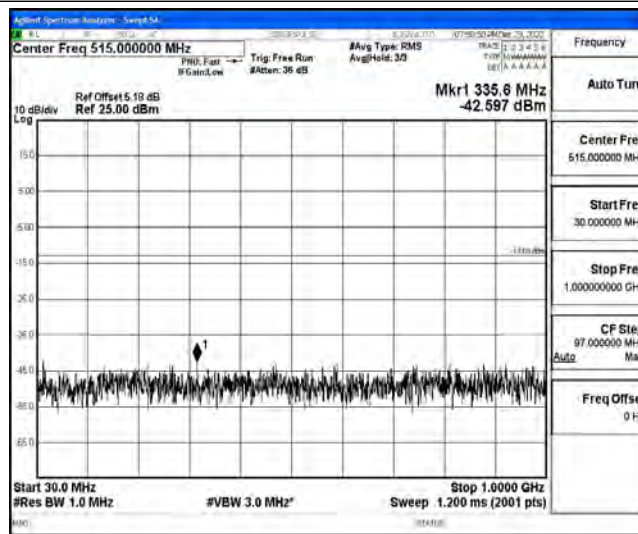

Band4-15MHz-16QAM-20025-1RB#0-Range4:1000~10000MHz

Band4-15MHz-16QAM-20025-1RB#0-Range5:10000~20000MHz

Band4-15MHz-16QAM-20175-1RB#0-Range1:0.009~0.15MHz

Band4-15MHz-16QAM-20175-1RB#0-Range2:0.15~30MHz

Band4-15MHz-16QAM-20175-1RB#0-Range3:30~1000MHz