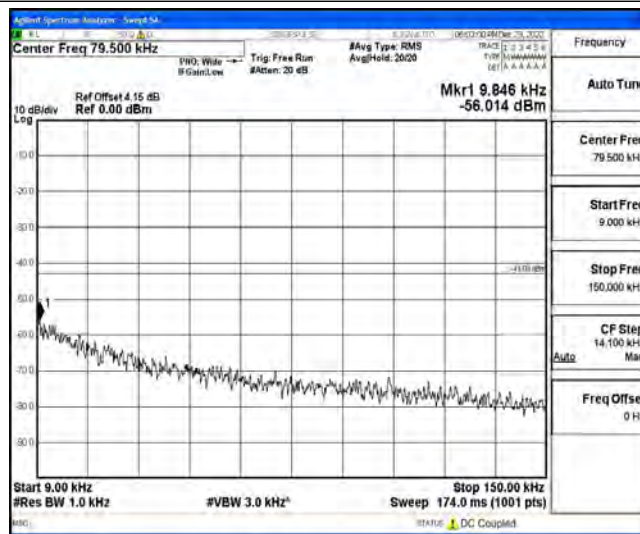

Band4-5MHz-16QAM-20375-1RB#0-Range1:0.009~0.15MHz