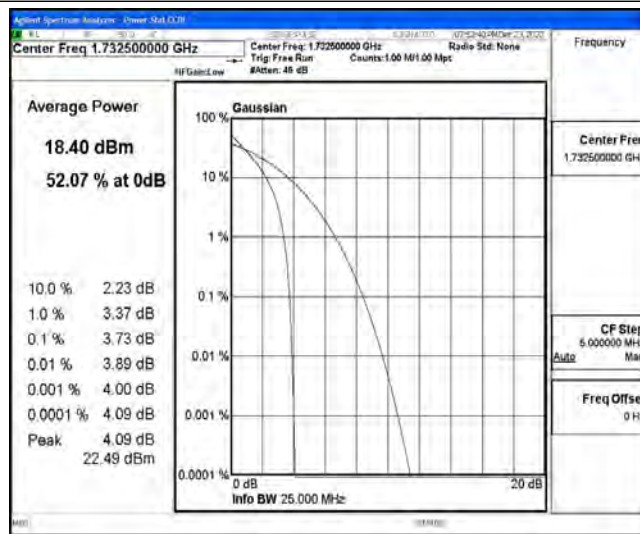

Band4-10MHz-QPSK-20175-50RB#0