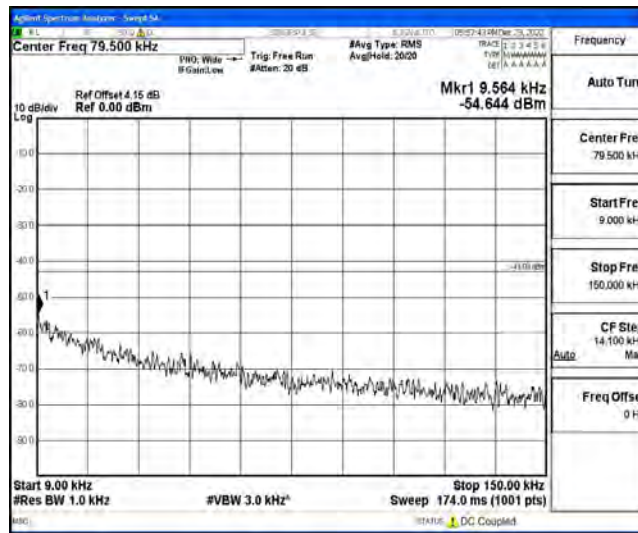

Band4-5MHz-QPSK-19975-1RB#0-Range1:0.009~0.15MHz