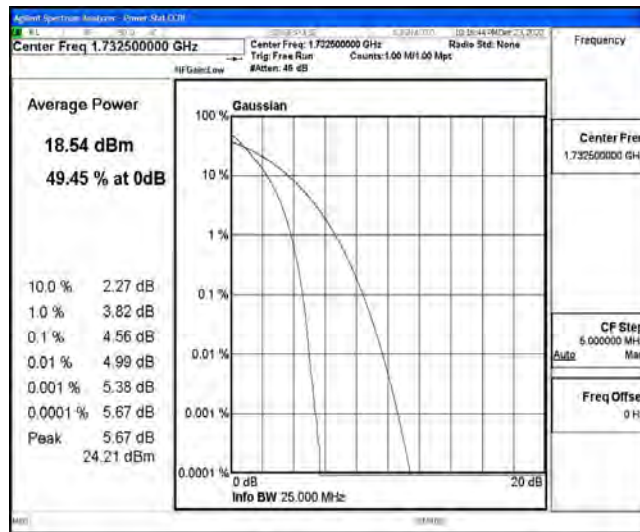

Band4-20MHz-QPSK-20175-100RB#0