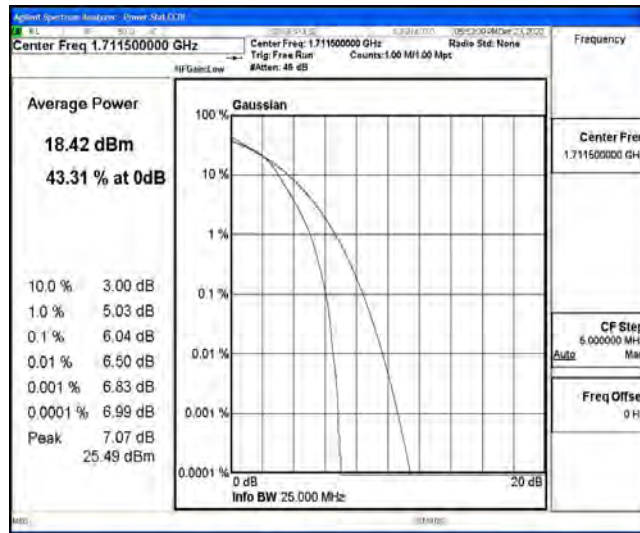

Band4-3MHz-16QAM-19965-15RB#0