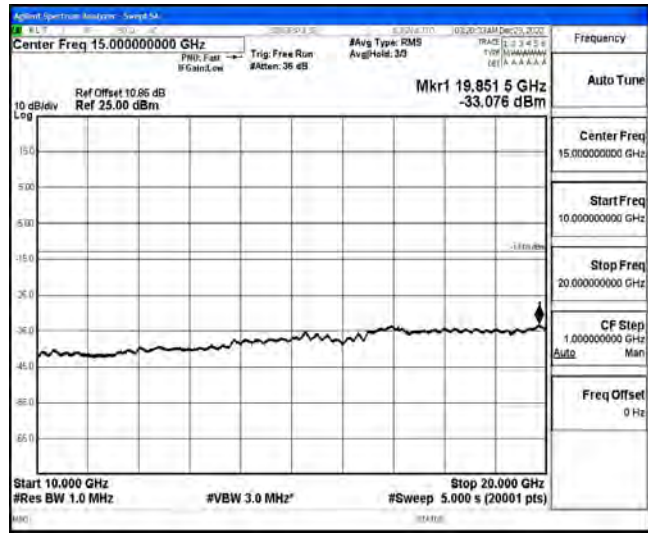

Band4-1.4MHz-16QAM-20175-1RB#0-Range5:10000~20000MHz