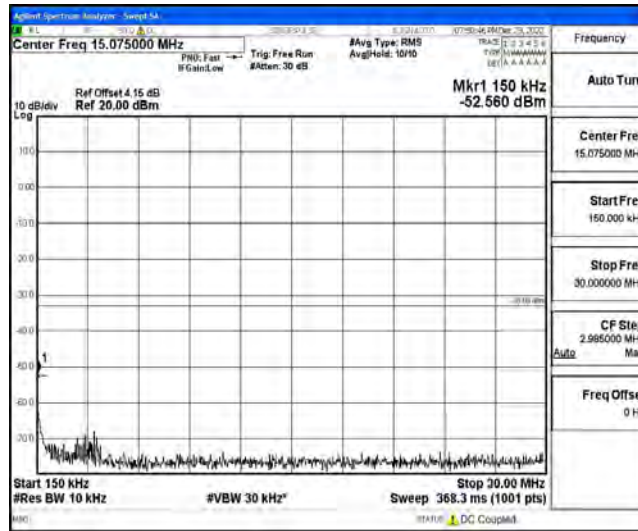

Band4-15MHz-16QAM-20025-1RB#0-Range4:1000~10000MHz

Band4-15MHz-16QAM-20025-1RB#0-Range5:10000~20000MHz

Band4-15MHz-16QAM-20175-1RB#0-Range1:0.009~0.15MHz

Band4-15MHz-16QAM-20175-1RB#0-Range2:0.15~30MHz

Band4-15MHz-16QAM-20175-1RB#0-Range3:30~1000MHz