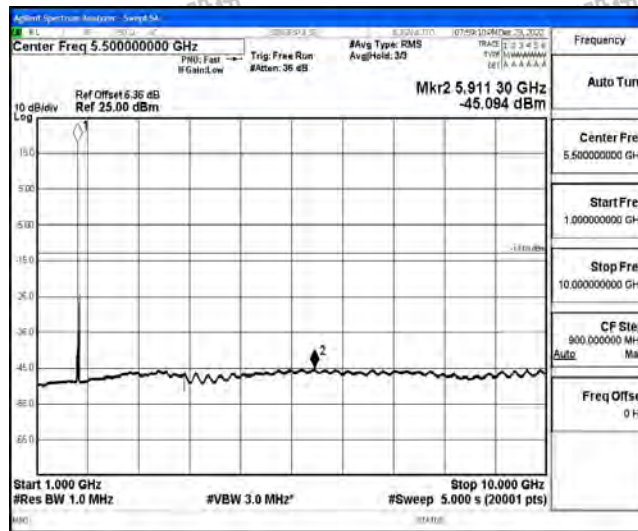

Band4-15MHz-16QAM-20175-1RB#0-Range4:1000~10000MHz