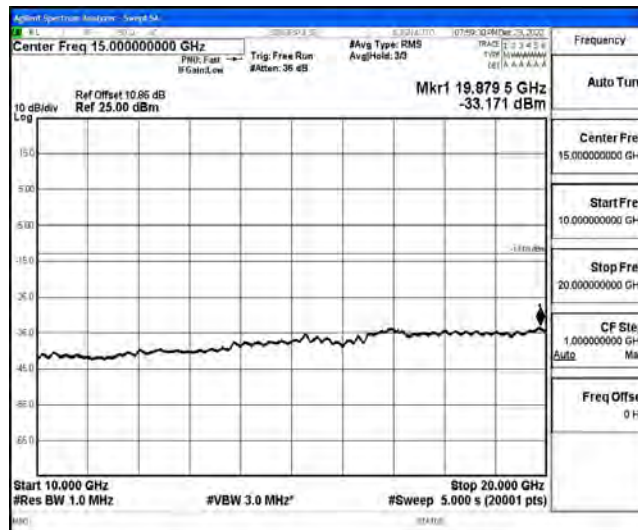

Band4-15MHz-16QAM-20175-1RB#0-Range5:10000~20000MHz