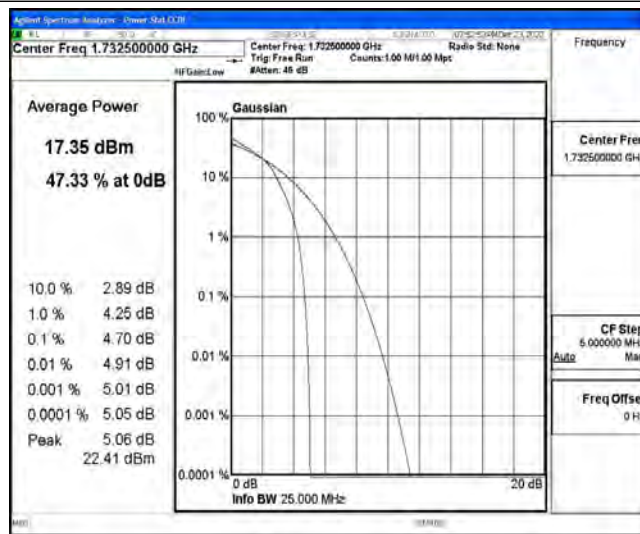

Band4-10MHz-16QAM-20175-50RB#0