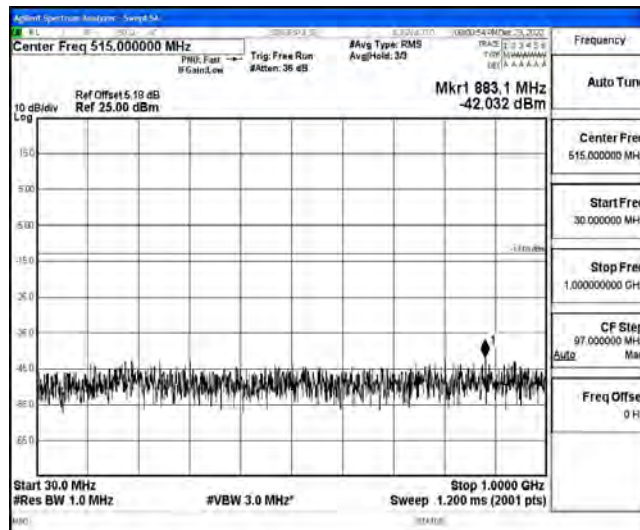

Band4-15MHz-16QAM-20175-1RB#0-Range4:1000~10000MHz

Band4-15MHz-16QAM-20175-1RB#0-Range5:10000~20000MHz

Band4-15MHz-16QAM-20325-1RB#0-Range1:0.009~0.15MHz

Band4-15MHz-16QAM-20325-1RB#0-Range2:0.15~30MHz

Band4-15MHz-16QAM-20325-1RB#0-Range3:30~1000MHz