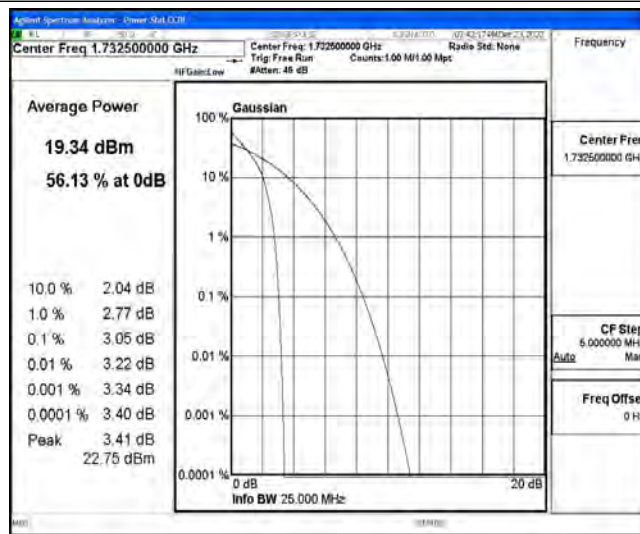

Band4-5MHz-QPSK-20175-25RB#0