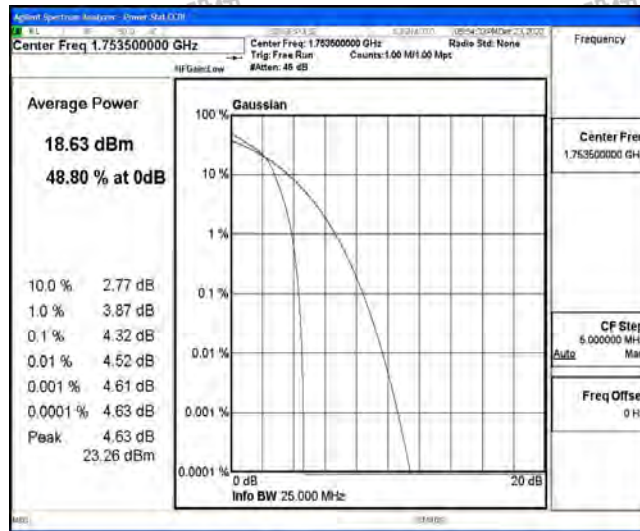

Band4-3MHz-16QAM-20385-15RB#0