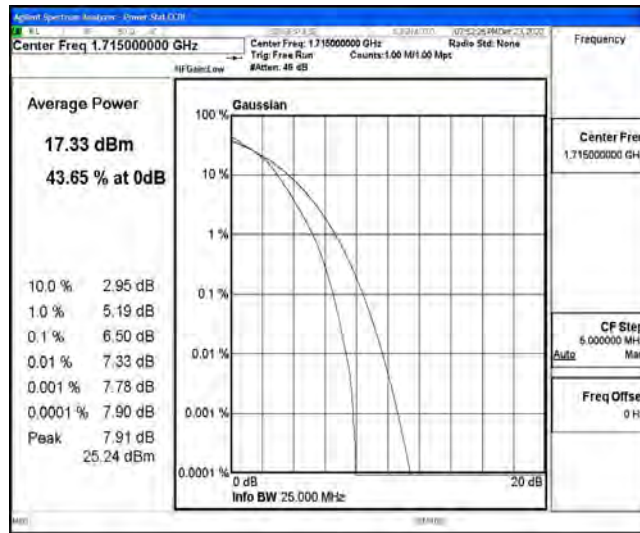

Band4-10MHz-16QAM-20000-50RB#0