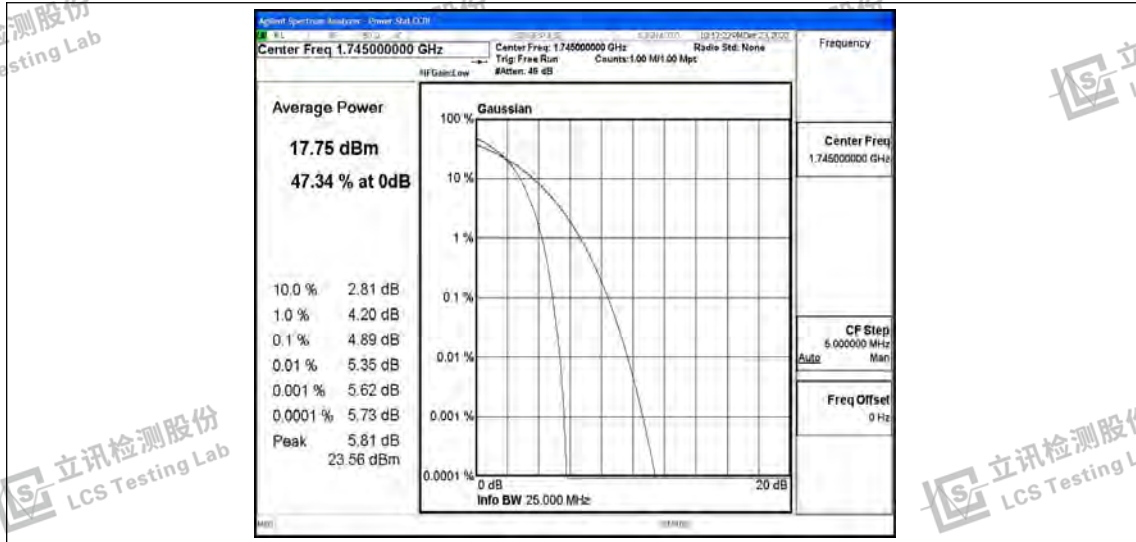

Band4-20MHz-16QAM-20300-100RB#0

立讯检测股份
LCS Testing Lab

立讯检测股份
LCS Testing Lab

立讯检测股份
LCS Testing Lab

立讯检测股份
LCS Testing Lab

立讯检测股份
LCS Testing Lab

立讯检测股份
LCS Testing Lab

立讯检测股份
LCS Testing Lab

立讯检测股份
LCS Testing Lab

立讯检测股份
LCS Testing Lab

立讯检测股份
LCS Testing Lab

立讯检测股份
LCS Testing Lab

Shenzhen LCS Compliance Testing Laboratory Ltd.
Add: 101, 201 Bldg A & 301 Bldg C, Juji Industrial Park Yabianxueziwei, Shajing Street, Baoan District, Shenzhen, 518000, China
Tel: +(86) 0755-82591330 | E-mail: webmaster@lcs-cert.com | Web: www.lcs-cert.com
Scan code to check authenticity