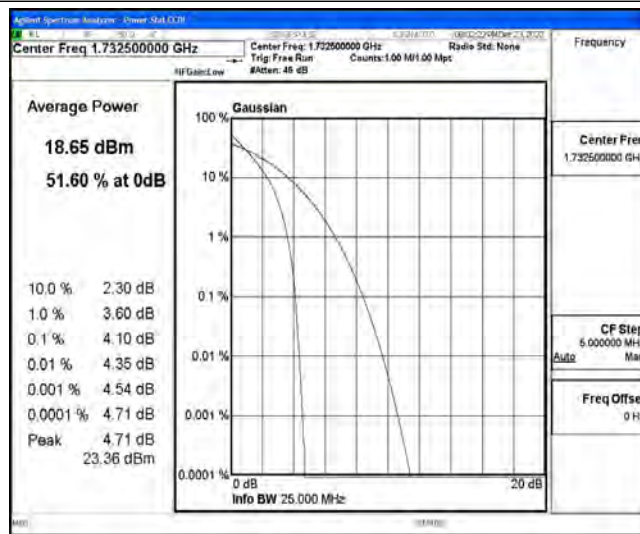

Band4-15MHz-QPSK-20175-75RB#0