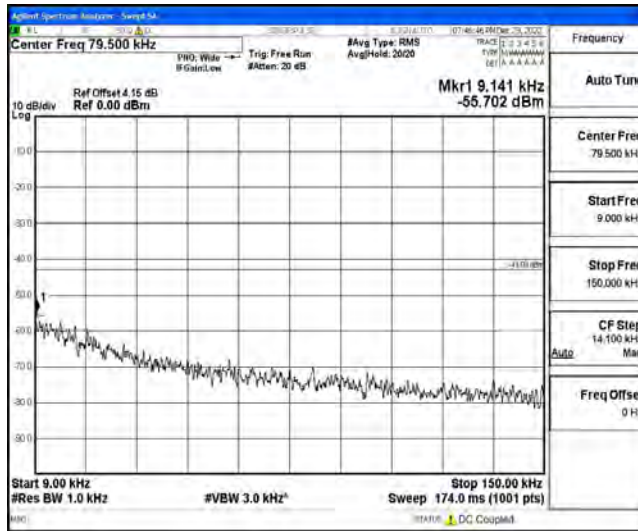

Band4-10MHz-16QAM-20000-1RB#0-Range1:0.009~0.15MHz