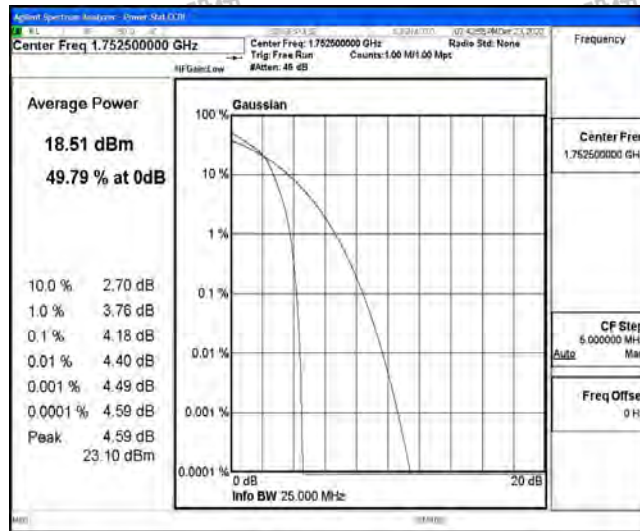

Band4-5MHz-16QAM-20375-25RB#0