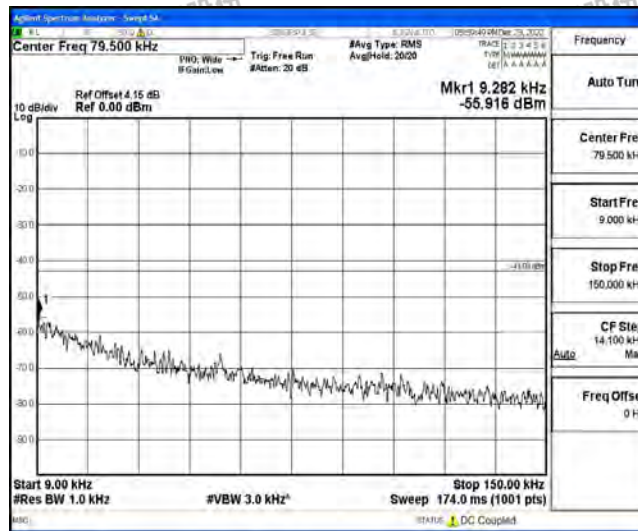

Band4-5MHz-QPSK-20175-1RB#0-Range1:0.009~0.15MHz