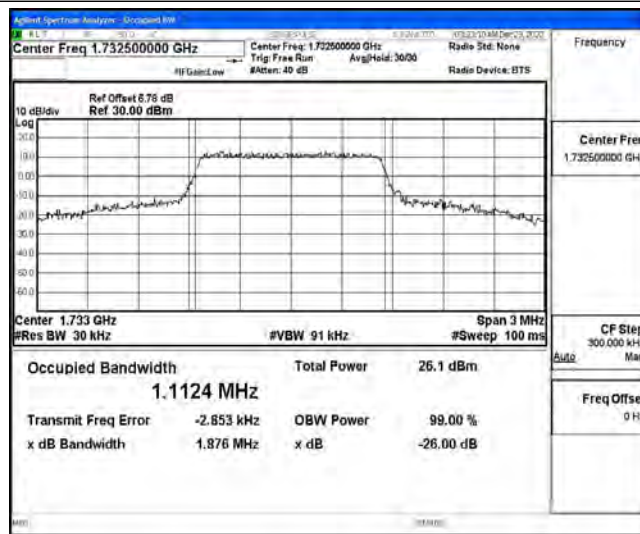

Band4-1.4MHz-16QAM-20175-6RB#0