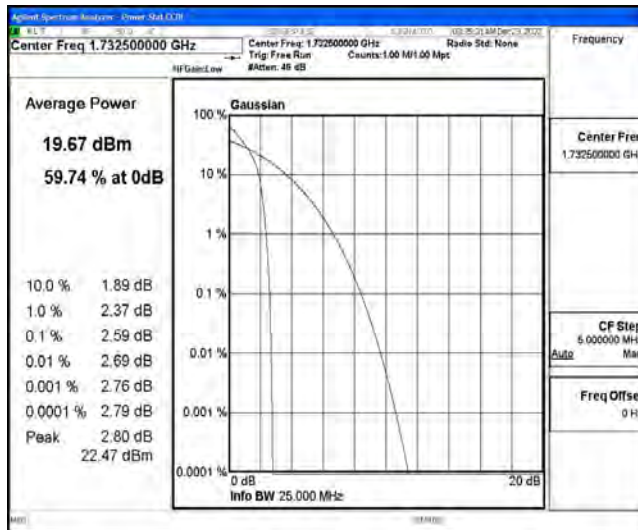

Band4-1.4MHz-QPSK-20175-6RB#0