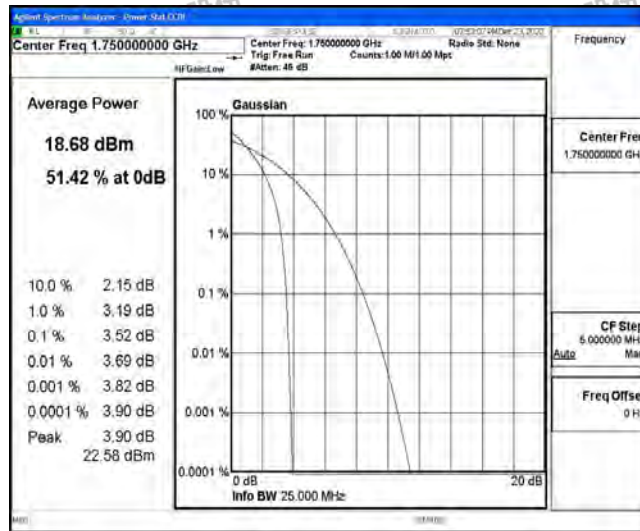

Band4-10MHz-QPSK-20350-50RB#0