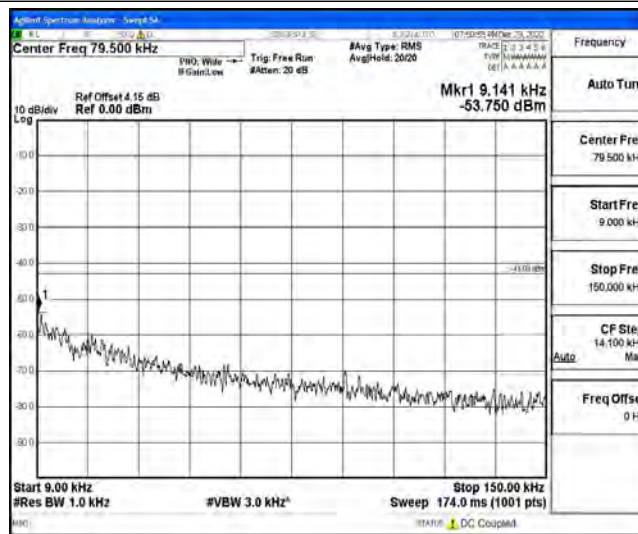

Band4-10MHz-16QAM-20350-1RB#0-Range1:0.009~0.15MHz