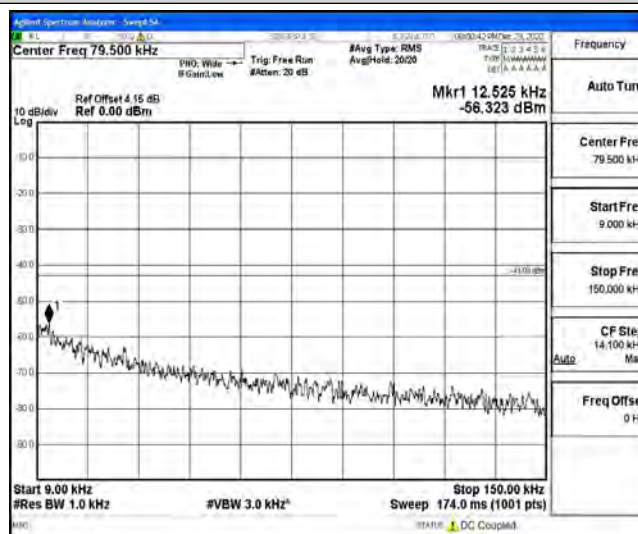

Band4-15MHz-16QAM-20175-1RB#0-Range4:1000~10000MHz

Band4-15MHz-16QAM-20175-1RB#0-Range5:10000~20000MHz

Band4-15MHz-16QAM-20325-1RB#0-Range1:0.009~0.15MHz

Band4-15MHz-16QAM-20325-1RB#0-Range2:0.15~30MHz

Band4-15MHz-16QAM-20325-1RB#0-Range3:30~1000MHz