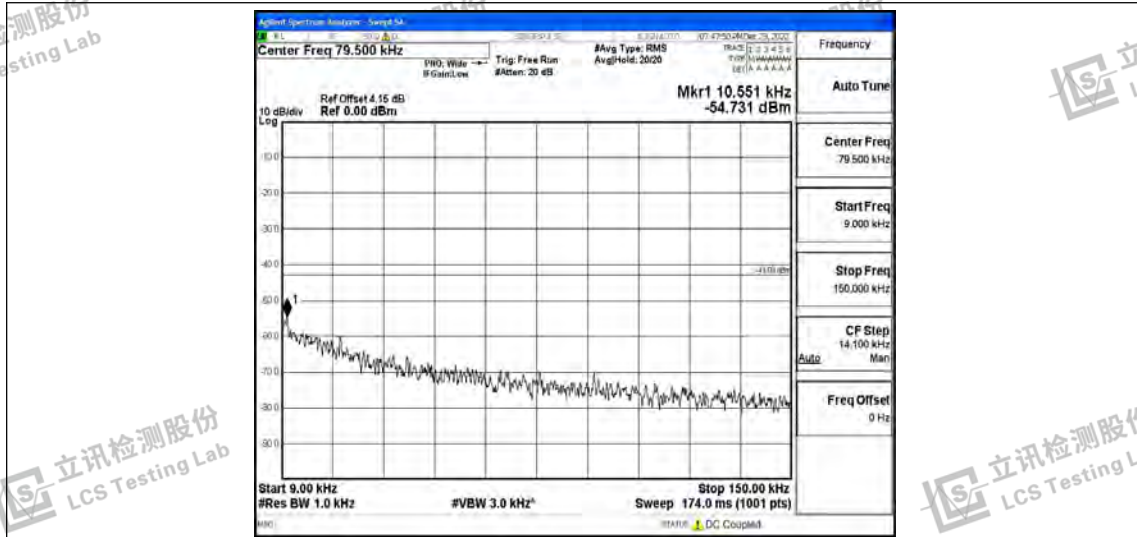

Band4-10MHz-QPSK-20175-1RB#0-Range1:0.009~0.15MHz