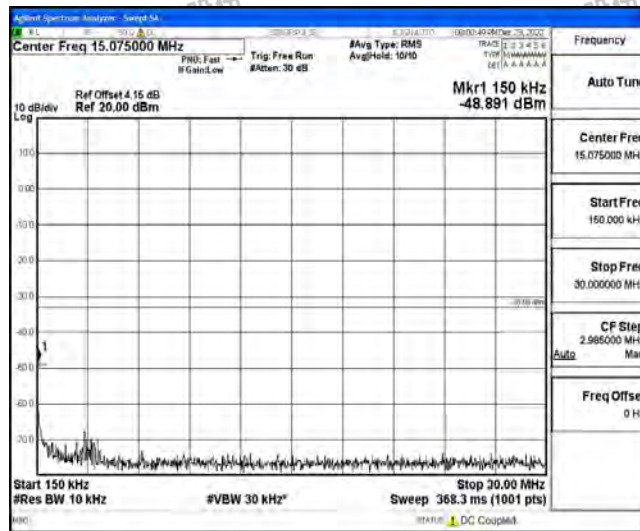

Band4-15MHz-16QAM-20175-1RB#0-Range4:1000~10000MHz

Band4-15MHz-16QAM-20175-1RB#0-Range5:10000~20000MHz

Band4-15MHz-16QAM-20325-1RB#0-Range1:0.009~0.15MHz

Band4-15MHz-16QAM-20325-1RB#0-Range2:0.15~30MHz

Band4-15MHz-16QAM-20325-1RB#0-Range3:30~1000MHz