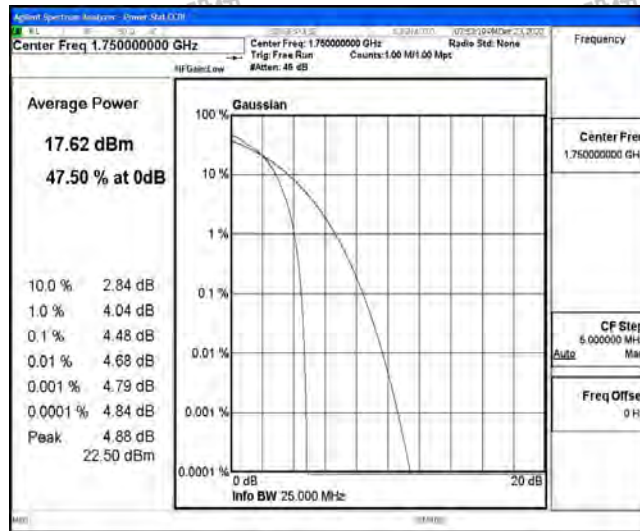

Band4-10MHz-16QAM-20350-50RB#0