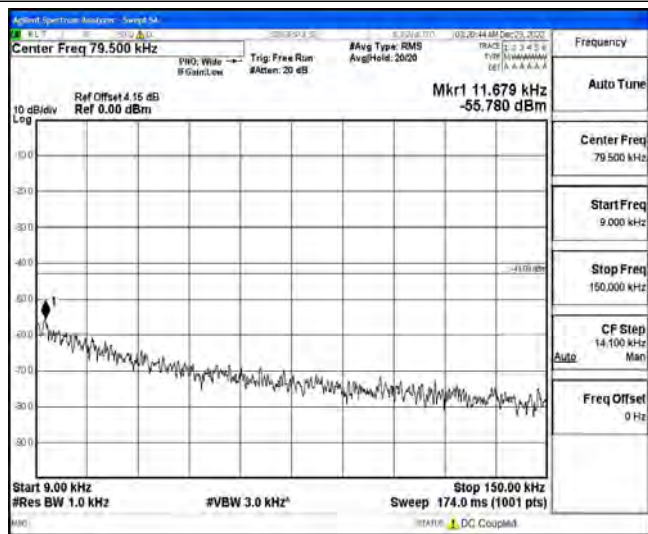

Band4-1.4MHz-QPSK-20393-1RB#0-Range1:0.009~0.15MHz