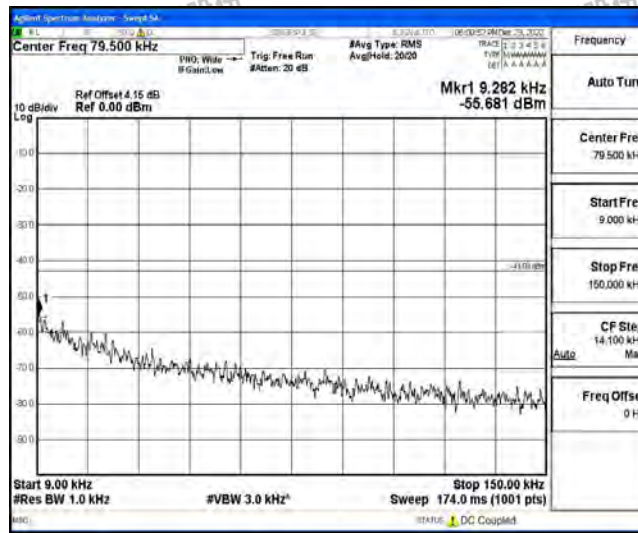

Band4-5MHz-16QAM-20175-1RB#0-Range1:0.009~0.15MHz