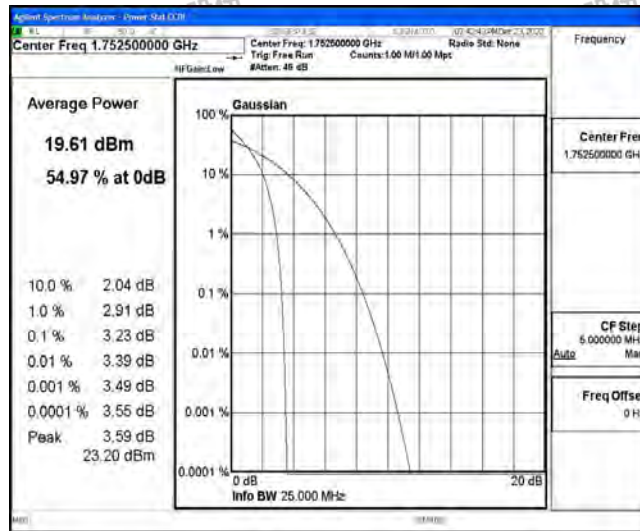

Band4-5MHz-QPSK-20375-25RB#0