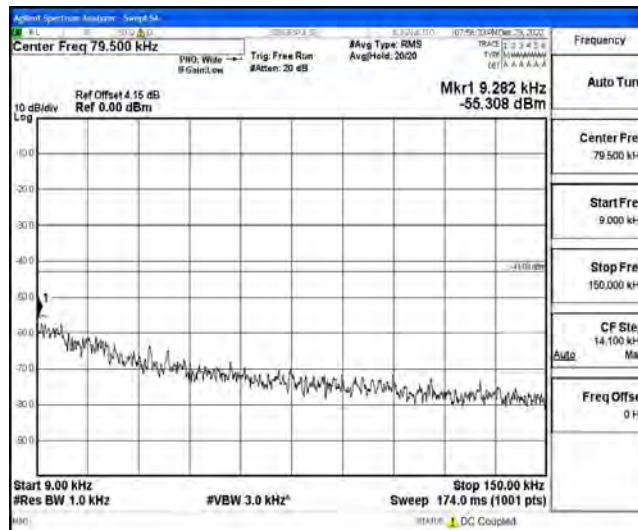

Band4-15MHz-16QAM-20025-1RB#0-Range1:0.009~0.15MHz