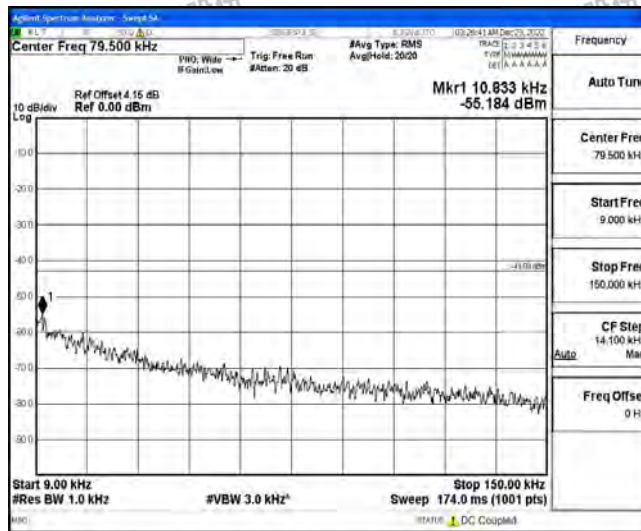

Band4-1.4MHz-QPSK-20175-1RB#0-Range1:0.009~0.15MHz