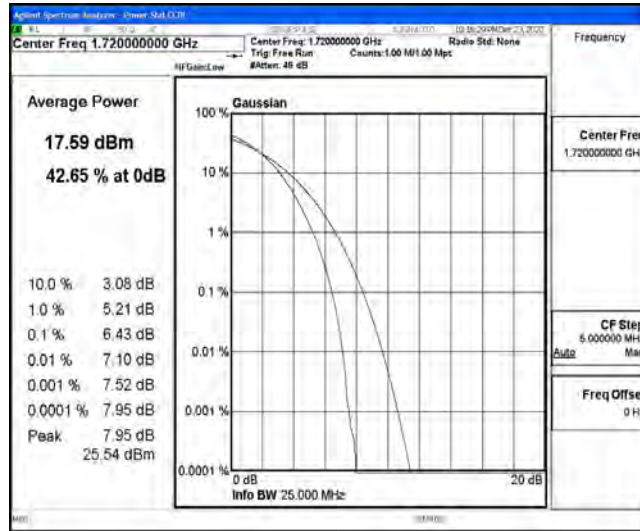

Band4-20MHz-16QAM-20050-100RB#0