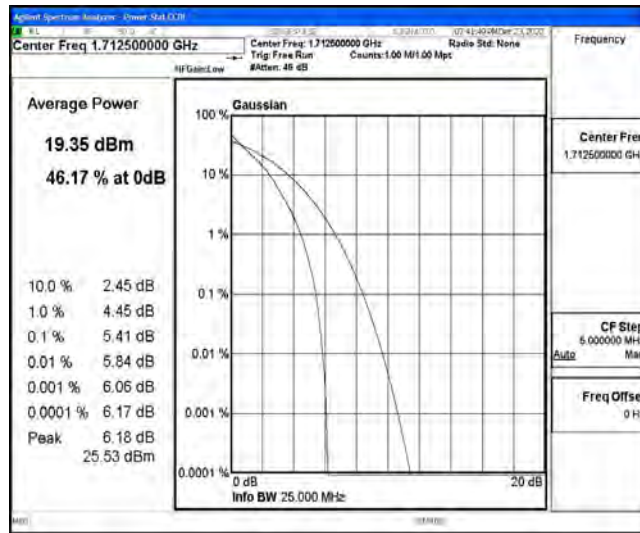

Band4-5MHz-QPSK-19975-25RB#0