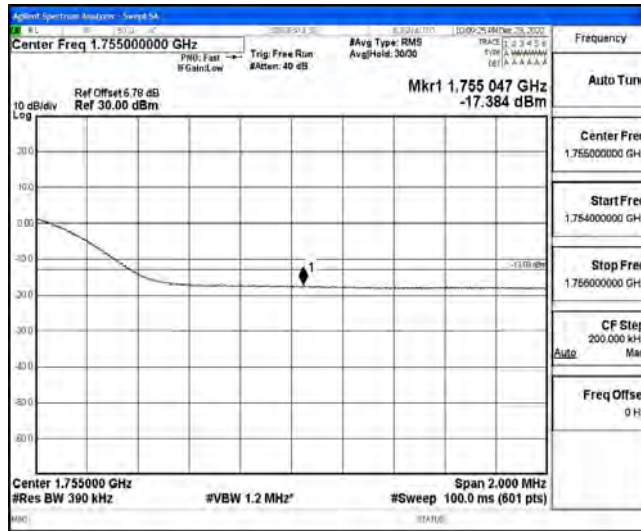

Band4-20MHz-QPSK-20300-100RB#0