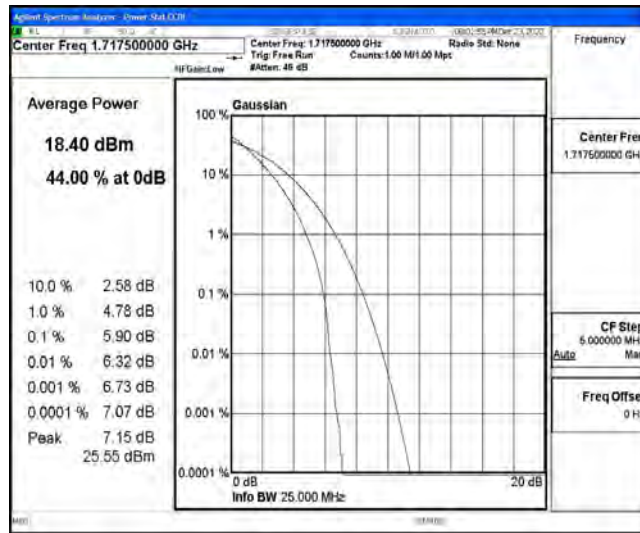

Band4-15MHz-QPSK-20025-75RB#0