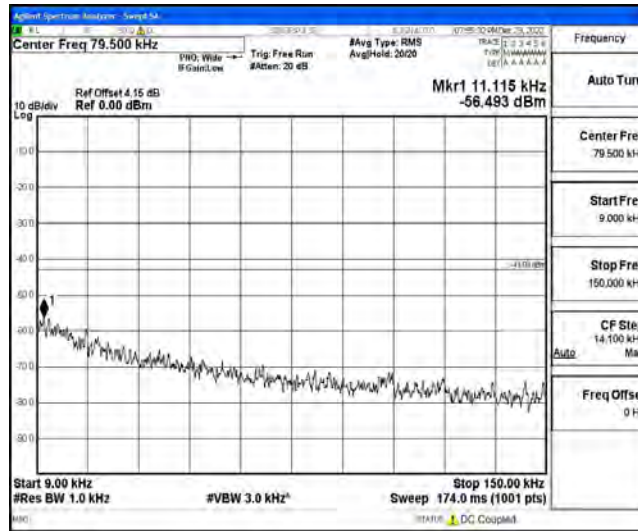

Band4-15MHz-QPSK-20025-1RB#0-Range1:0.009~0.15MHz