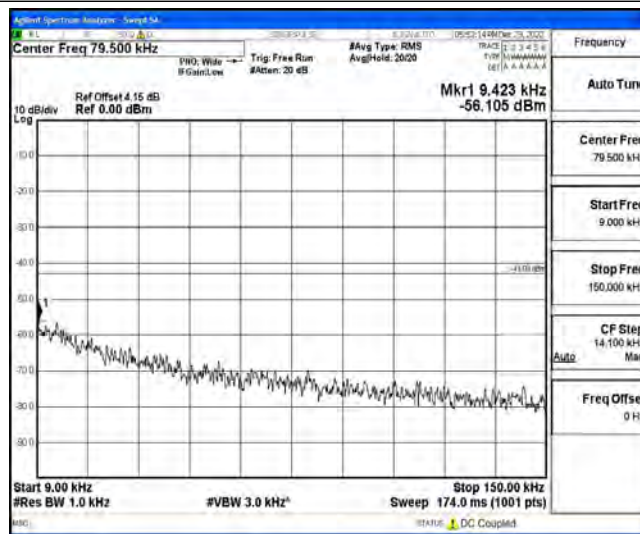

Band4-3MHz-16QAM-20385-1RB#0-Range1:0.009~0.15MHz