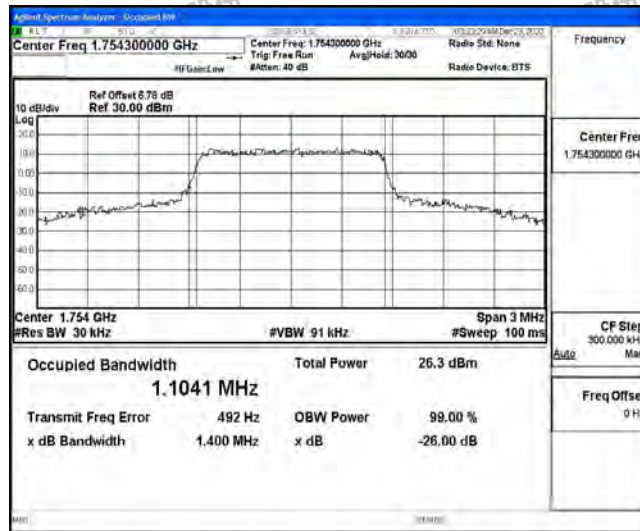

Band4-1.4MHz-16QAM-20393-6RB#0