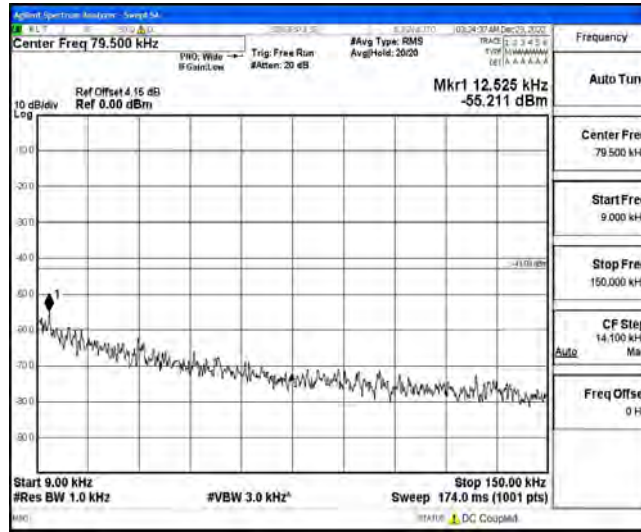

Test Graphs

Band4-1.4MHz-QPSK-19957-1RB#0-Range1:0.009~0.15MHz