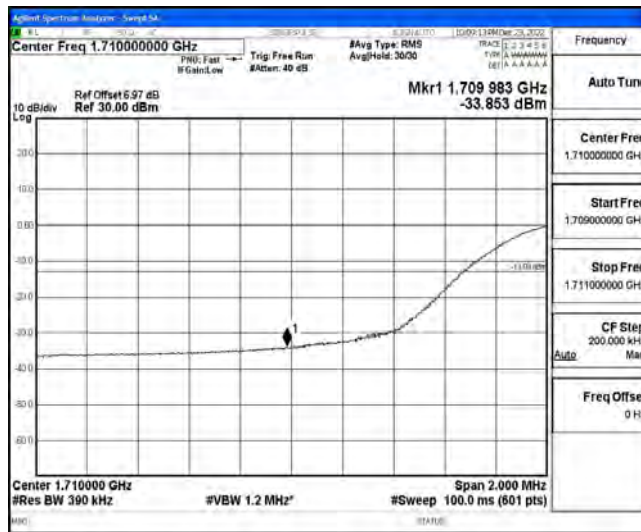

Band4-20MHz-16QAM-20050-100RB#0