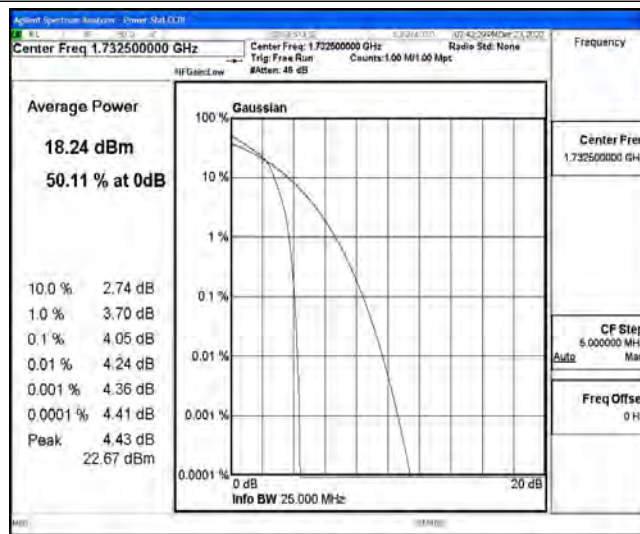

Band4-5MHz-16QAM-20175-25RB#0