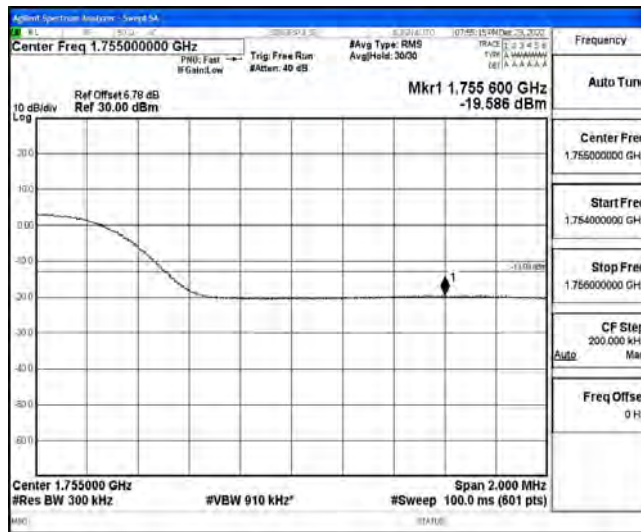

Band4-10MHz-16QAM-20000-50RB#0

Band4-10MHz-16QAM-20350-50RB#0

Band4-15MHz-QPSK-20025-75RB#0

Band4-15MHz-QPSK-20325-75RB#0

Band4-15MHz-16QAM-20025-75RB#0

Band4-15MHz-16QAM-20325-75RB#0

Band4-20MHz-QPSK-20050-100RB#0