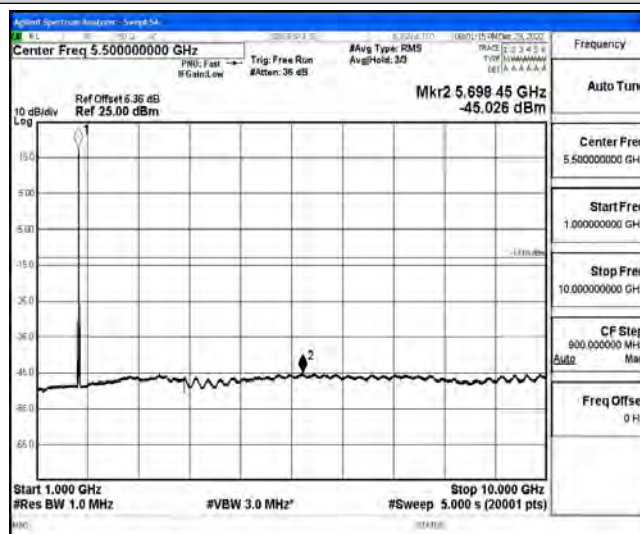

Band4-15MHz-16QAM-20325-1RB#0-Range4:1000~10000MHz