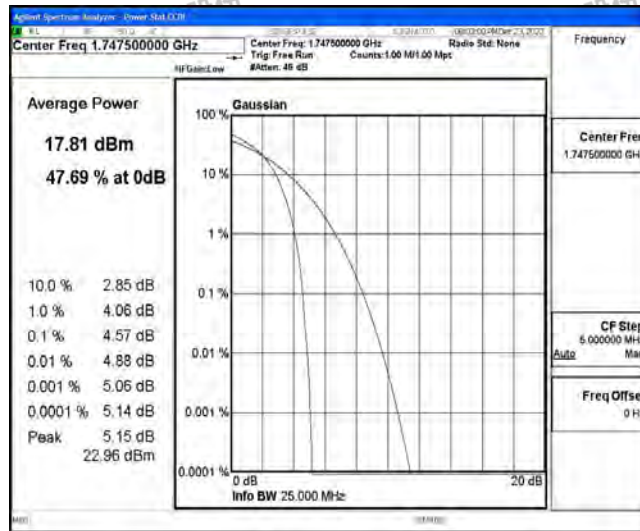

Band4-15MHz-16QAM-20325-75RB#0