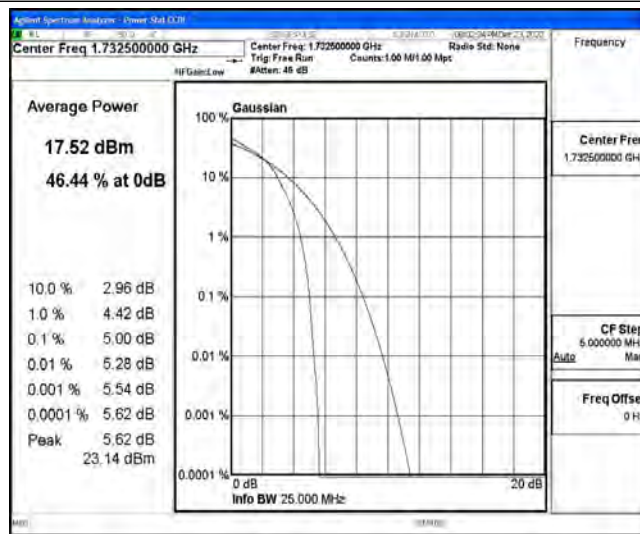

Band4-15MHz-16QAM-20175-75RB#0