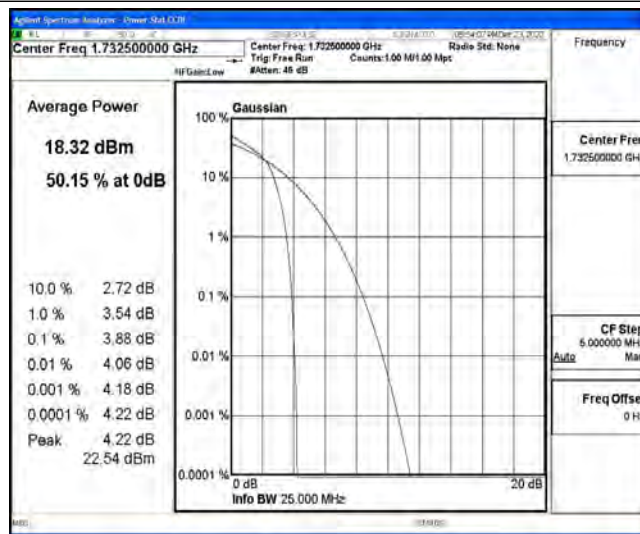

Band4-3MHz-16QAM-20175-15RB#0