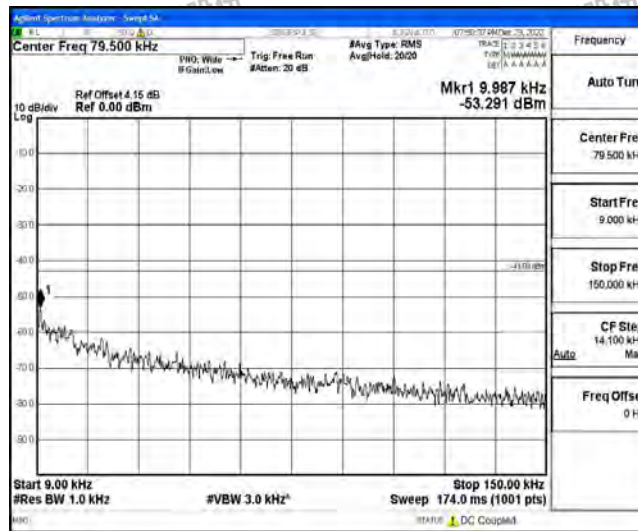

Band4-15MHz-16QAM-20025-1RB#0-Range4:1000~10000MHz

Band4-15MHz-16QAM-20025-1RB#0-Range5:10000~20000MHz

Band4-15MHz-16QAM-20175-1RB#0-Range1:0.009~0.15MHz

Band4-15MHz-16QAM-20175-1RB#0-Range2:0.15~30MHz

Band4-15MHz-16QAM-20175-1RB#0-Range3:30~1000MHz