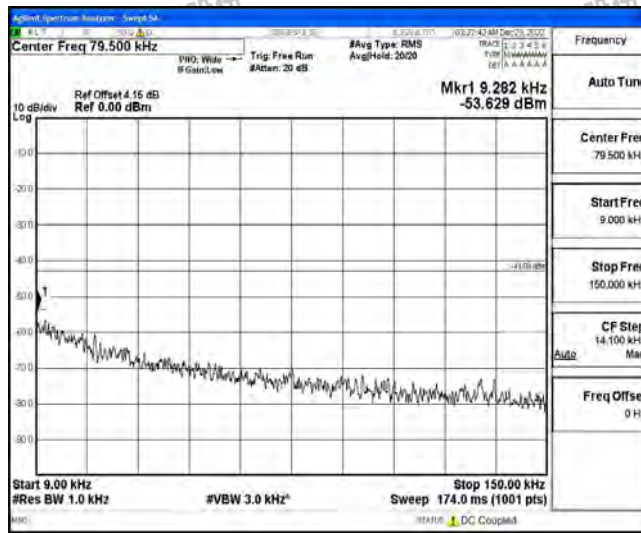

Band4-1.4MHz-16QAM-20175-1RB#0-Range1:0.009~0.15MHz