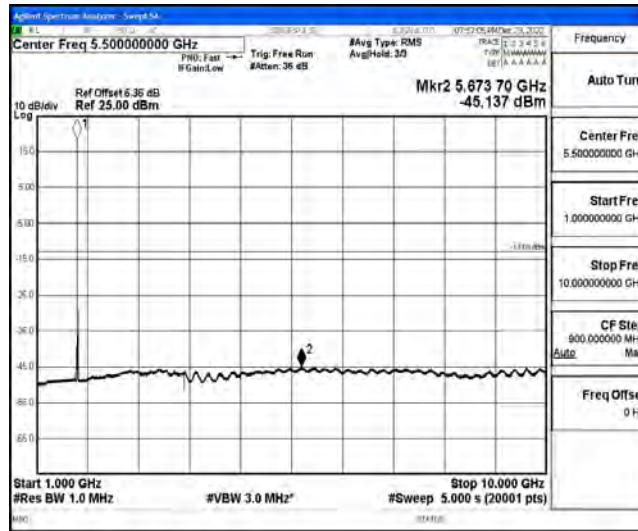

Band4-15MHz-16QAM-20025-1RB#0-Range4:1000~10000MHz

Band4-15MHz-16QAM-20025-1RB#0-Range5:10000~20000MHz

Band4-15MHz-16QAM-20175-1RB#0-Range1:0.009~0.15MHz

Band4-15MHz-16QAM-20175-1RB#0-Range2:0.15~30MHz

Band4-15MHz-16QAM-20175-1RB#0-Range3:30~1000MHz