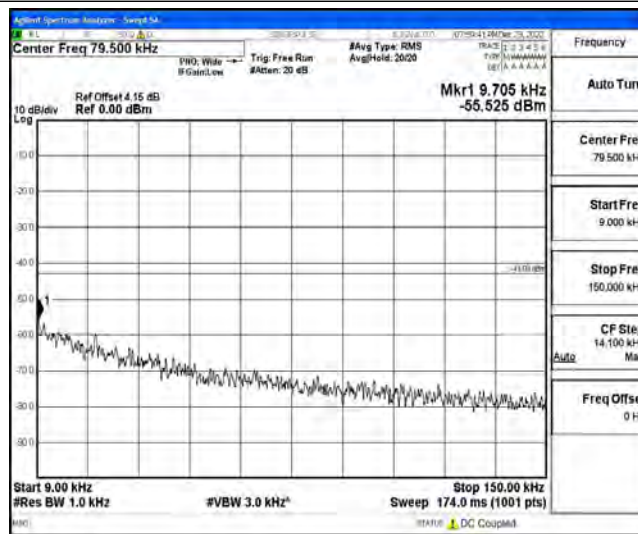

Band4-15MHz-QPSK-20325-1RB#0-Range1:0.009~0.15MHz