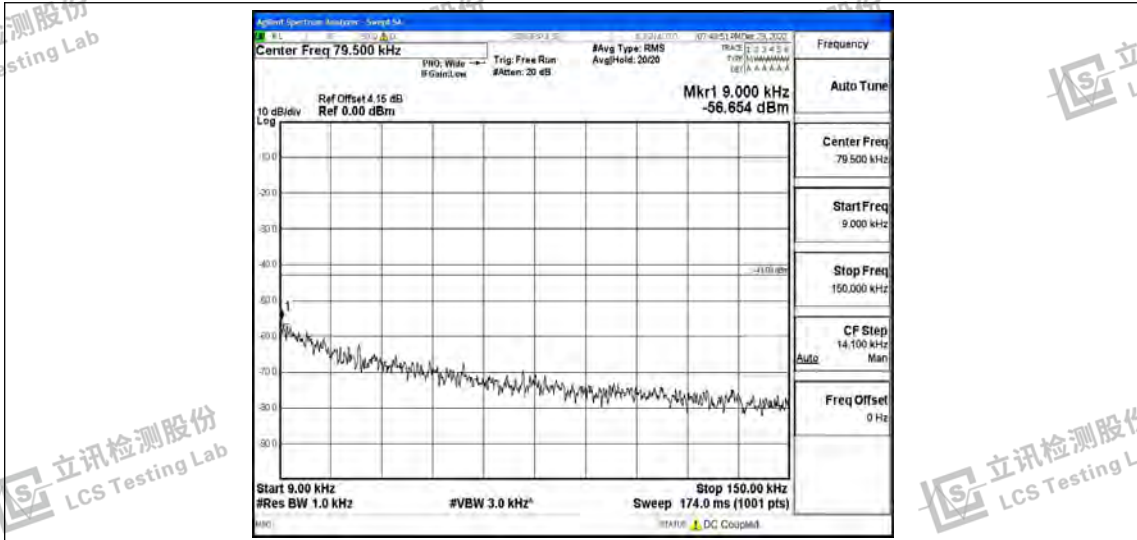

Band4-10MHz-16QAM-20175-1RB#0-Range1:0.009~0.15MHz