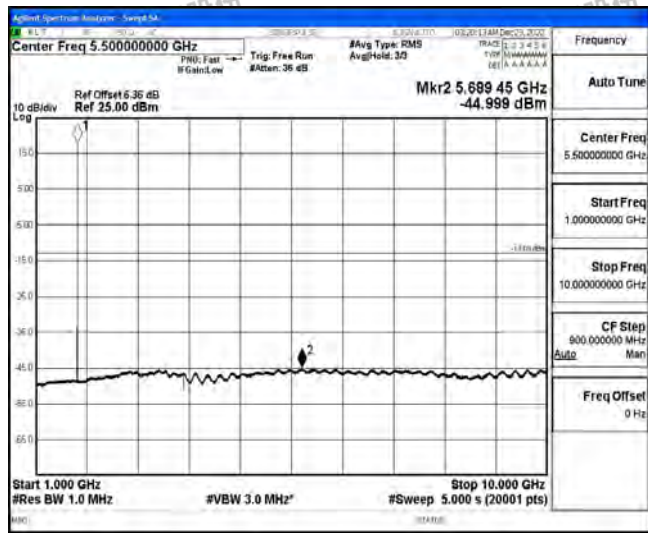

Band4-1.4MHz-16QAM-19957-1RB#0-Range5:10000~20000MHz

Band4-1.4MHz-16QAM-20175-1RB#0-Range1:0.009~0.15MHz

Band4-1.4MHz-16QAM-20175-1RB#0-Range2:0.15~30MHz

Band4-1.4MHz-16QAM-20175-1RB#0-Range3:30~1000MHz

Band4-1.4MHz-16QAM-20175-1RB#0-Range4:1000~10000MHz