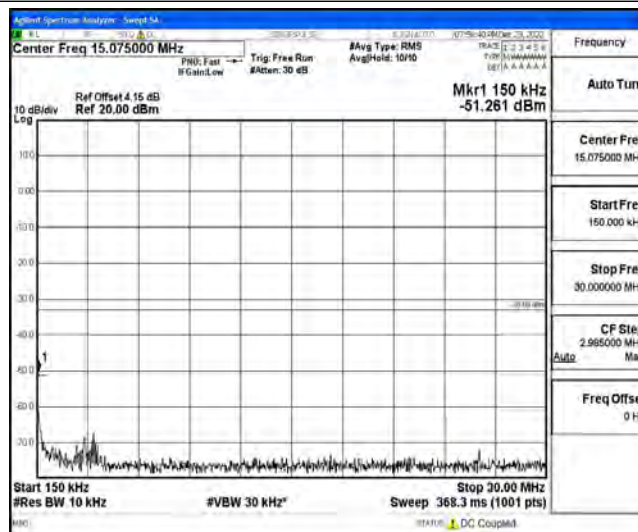

Band4-15MHz-16QAM-20025-1RB#0-Range2:0.15~30MHz

Band4-15MHz-16QAM-20025-1RB#0-Range3:30~1000MHz

Shenzhen LCS Compliance Testing Laboratory Ltd.
Add: 101, 201 Bldg A & 301 Bldg C, Juji Industrial Park Yabianxueziwei, Shajing Street, Baoan District, Shenzhen, 518000, China
Tel: +(86) 0755-82591330 | E-mail: webmaster@lcs-cert.com | Web: www.lcs-cert.com
Scan code to check authenticity