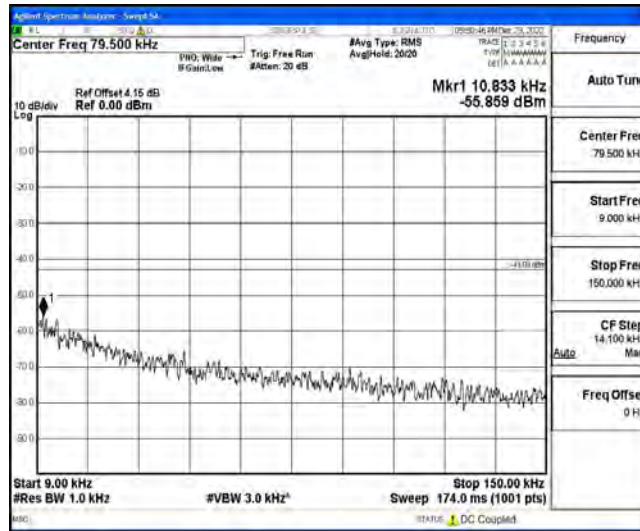

Band4-5MHz-16QAM-19975-1RB#0-Range1:0.009~0.15MHz