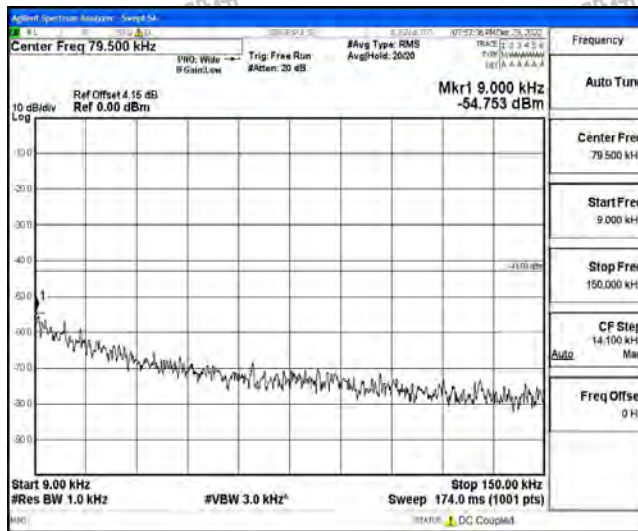

Band4-15MHz-QPSK-20175-1RB#0-Range1:0.009~0.15MHz