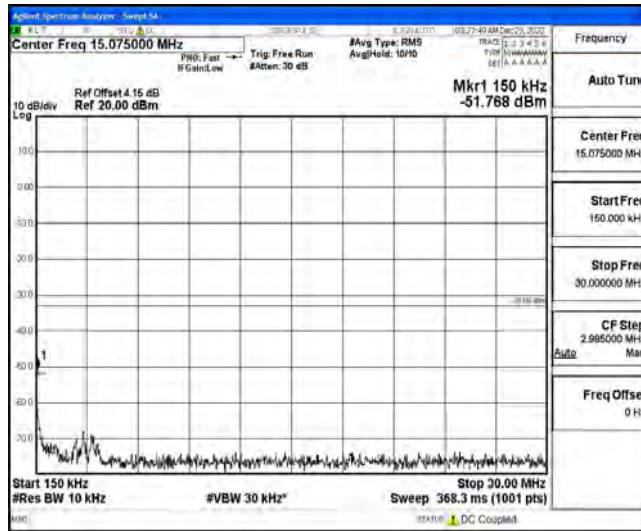

Band4-1.4MHz-16QAM-19957-1RB#0-Range5:10000~20000MHz

Band4-1.4MHz-16QAM-20175-1RB#0-Range1:0.009~0.15MHz

Band4-1.4MHz-16QAM-20175-1RB#0-Range2:0.15~30MHz

Band4-1.4MHz-16QAM-20175-1RB#0-Range3:30~1000MHz

Band4-1.4MHz-16QAM-20175-1RB#0-Range4:1000~10000MHz