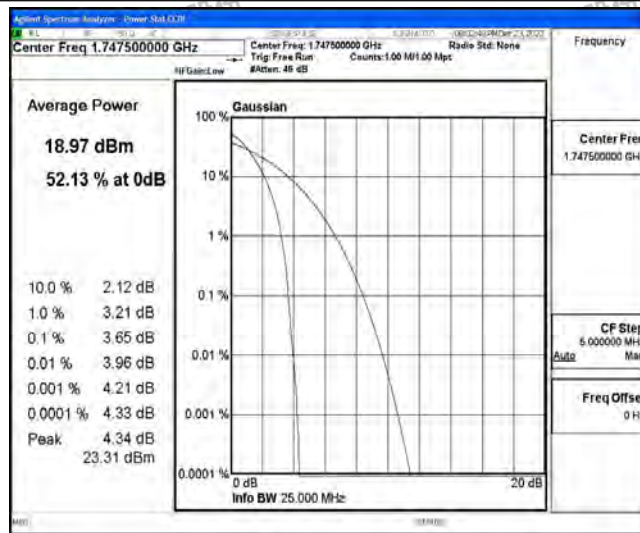

Band4-15MHz-QPSK-20325-75RB#0