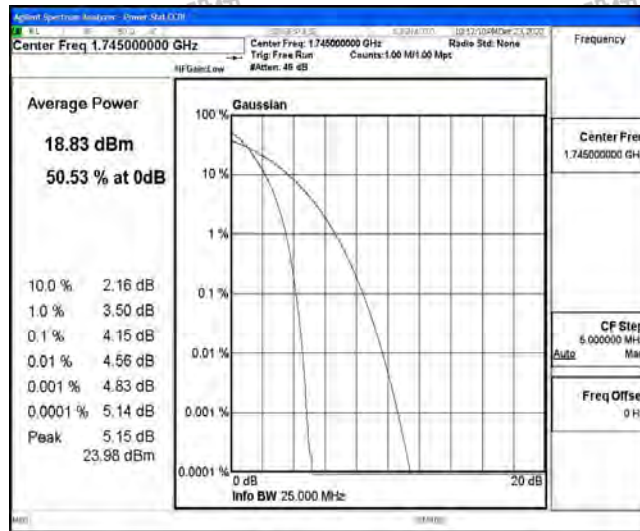

Band4-20MHz-QPSK-20300-100RB#0