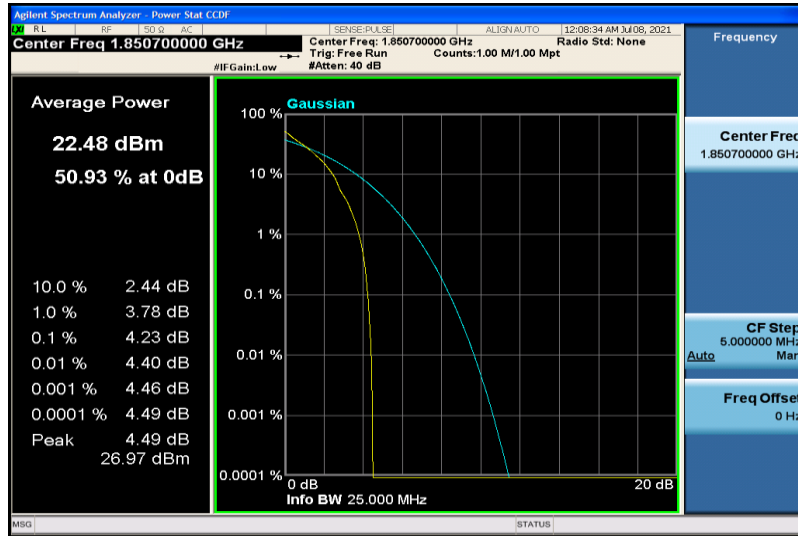

Test Graphs

Band2-1.4MHz-QPSK-18607-1RB#0