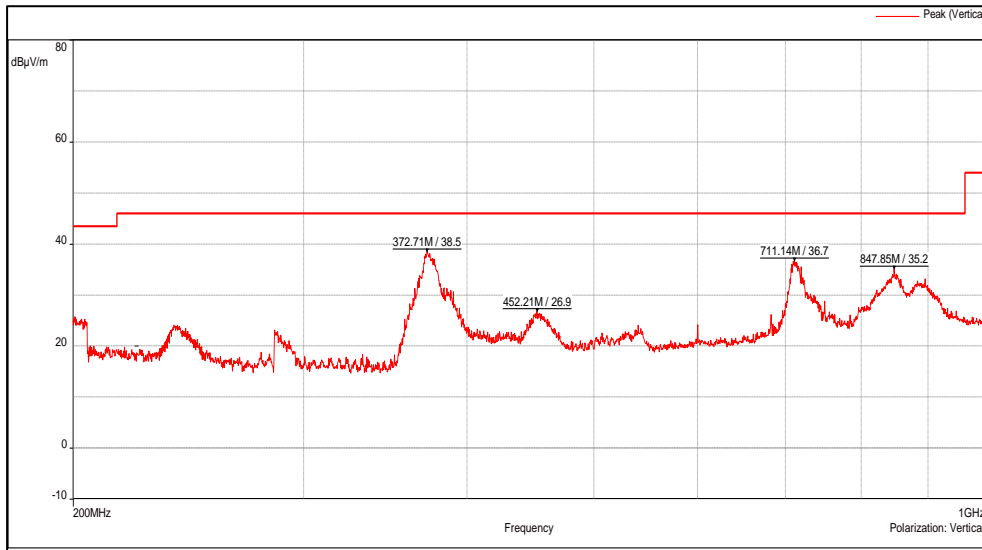

## 1.4 Spurious Radiated Emissions & Restricted Bands of Operation

Frequency range of 30MHz to 200MHz:

Channel Frequency 30MHz – 200MHz

Polarization Vertical

Channel Frequency 30MHz – 200MHz

Polarization Horizontal

Channel Frequency 200MHz – 1GHz

Polarization Vertical

Channel Frequency 200MHz – 1GHz

Polarization Horizontal

Frequency range of 1GHz to 26GHz:

Modulation: 802.11a

Data Rate: 54Mbps

Channel Frequency: 5180MHz