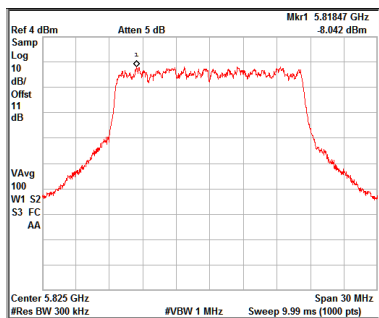

Chain-1

Chain-2

Chain-3

Chain-4

Channel frequency: 5825MHz

Chain-1

Chain-2

Chain-3