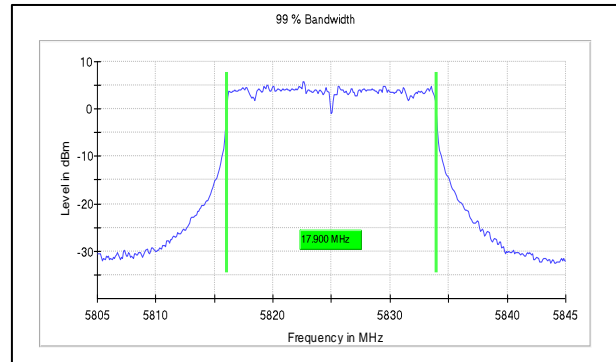

**IN23HNHD 001 & IN23HH4B 001**

**Modulation:** 802.11ac-20MHz

**Data Rate:** MCS8

**Channel Frequency:5180MHz**

**Channel Frequency:5240MHz**

**Channel Frequency:5745MHz**

**Channel Frequency:5825MHz**

**Test Plots**