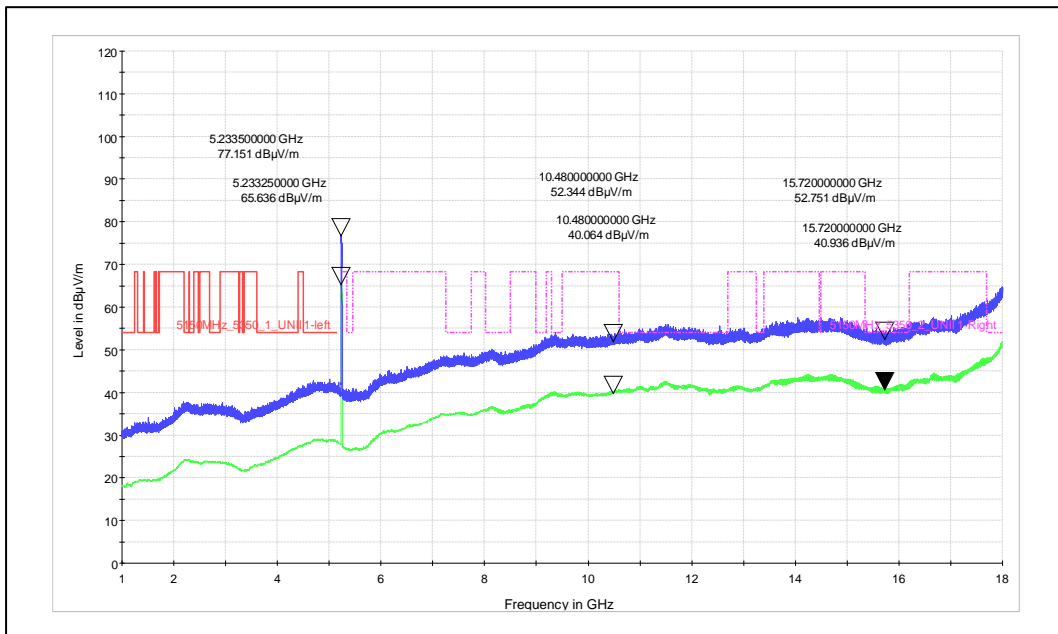

Polarization: Horizontal

Channel frequency: 5240MHz

Polarization: Vertical

Polarization: Horizontal

Channel frequency: 5745MHz

Polarization: Vertical

Polarization: Horizontal

Channel frequency: 5825MHz

Polarization: Vertical

Polarization: Horizontal

Test Plots

IN23HNHD 001 & IN23HH4B 001

Modulation: 802.11 n\_ 20 MHz

Data Rate: MCS7

Channel frequency: 5180MHz

Polarization: Vertical

Polarization: Vertical

Polarization: Horizontal

Modulation: 802.11 ac\_ 20 MHz

Data Rate: MCS8

Channel frequency: 5180MHz

Polarization: Vertical

Polarization: Horizontal

Channel frequency: 5240MHz