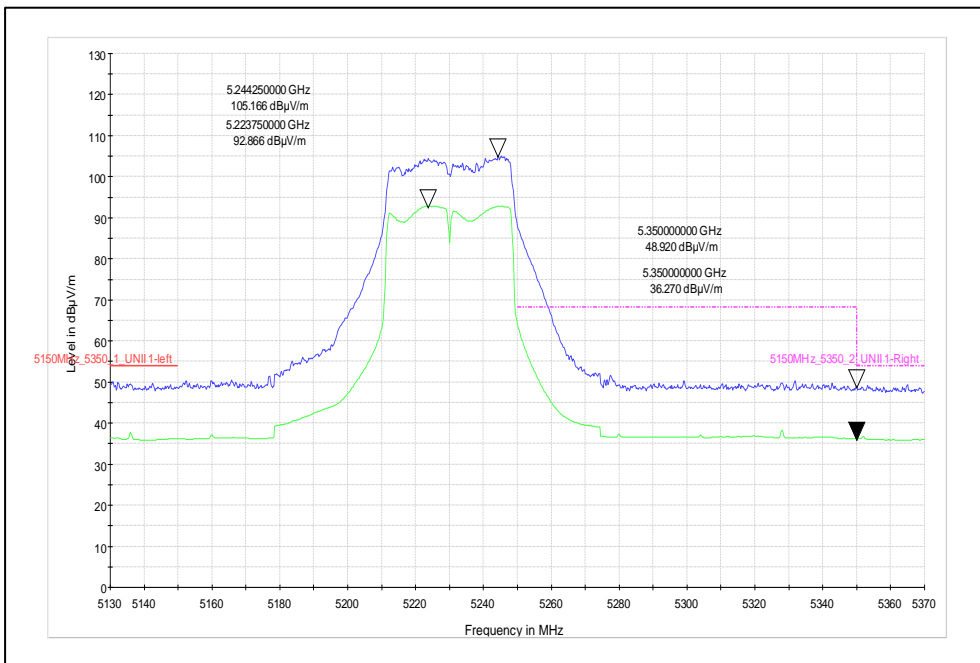

Polarization: Horizontal