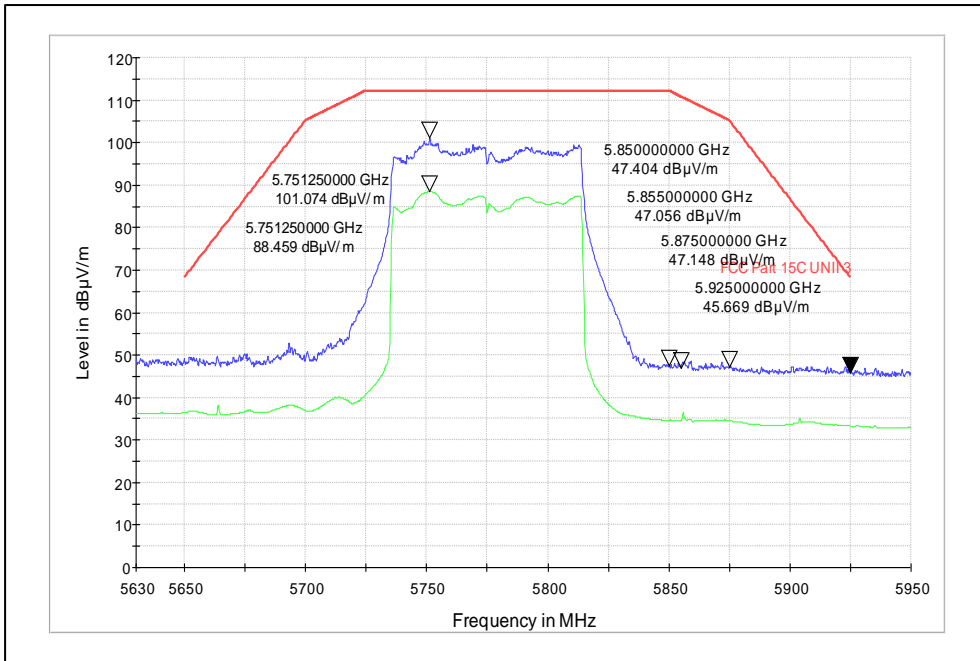

Modulation: 802.11 ac\_ 80 MHz

Data Rate: MCS9

Channel frequency: 5210MHz

Polarization: Vertical

Polarization: Horizontal

Channel frequency: 5775MHz

Polarization: Vertical

Polarization: Horizontal

Test Plots

IN23HNHD 001 & IN23HH4B 001

Modulation: 802.11 ax\_ 80 MHz

Data Rate: MCS11

Channel frequency: 5210MHz

Polarization: Vertical

Polarization: Horizontal

Channel frequency: 5775MHz

Polarization: Vertical

Polarization: Horizontal

Test Plots

IN23HNHD 001 & IN23HH4B 001

Modulation: 802.11 a\_ 20 MHz

Data Rate: 54 Mbps

Channel frequency: 5180MHz

Polarization: Vertical