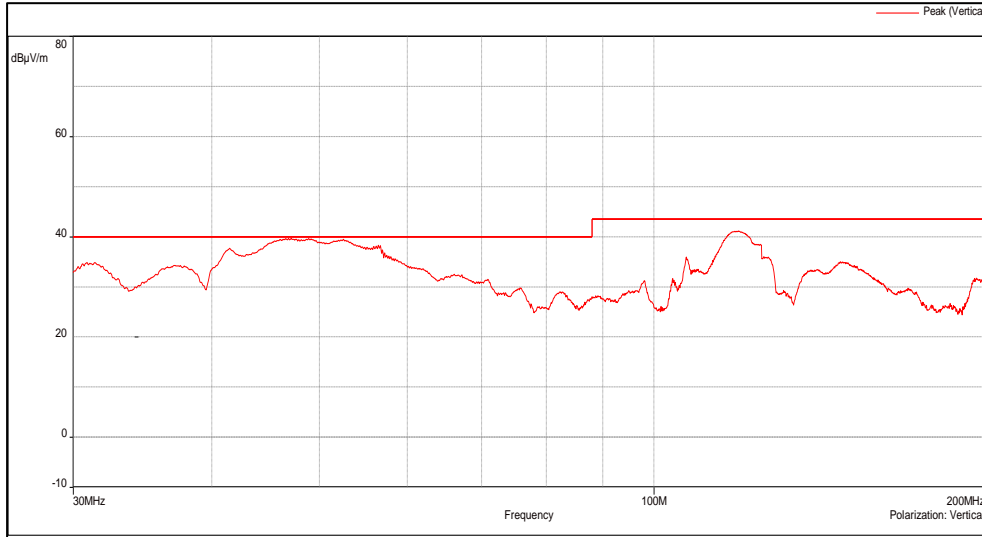

1.4 Spurious Radiated Emissions & Restricted Bands of Operation

Frequency range of 30MHz to 200MHz:

Channel Frequency 30MHz – 200MHz

Polarization Vertical