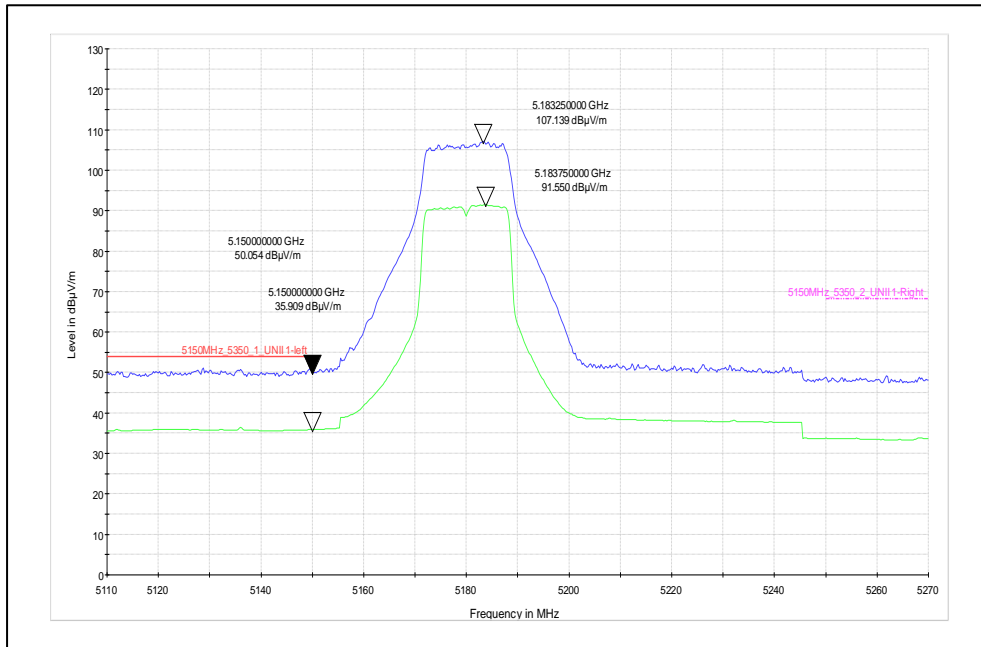

Channel Frequency 200MHz – 1GHz

Polarization Vertical

Channel Frequency 200MHz – 1GHz

Polarization Horizontal

Frequency range of 1GHz to 26GHz:

Modulation: 802.11a

Data Rate: 54Mbps

Channel Frequency: 5180MHz