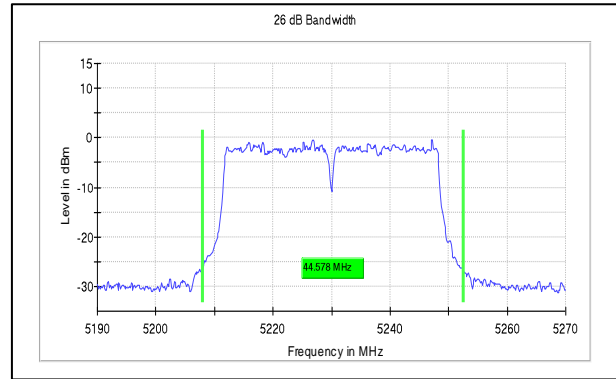

**IN23HNHD 001 & IN23HH4B 001**

Modulation: 802.11ac-40MHz

Data Rate: MCS9

**Channel Frequency:5190MHz**

**Channel Frequency:5230MHz**

**Channel Frequency:5755MHz**

**Channel Frequency:5795MHz**

Test Plots