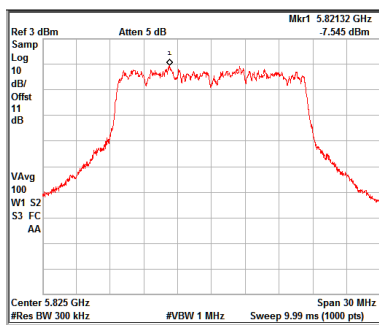

Chain-1

Chain-2

Chain-3

Chain-4

Channel frequency: 5825MHz

Chain-1

Chain-2

Chain-3