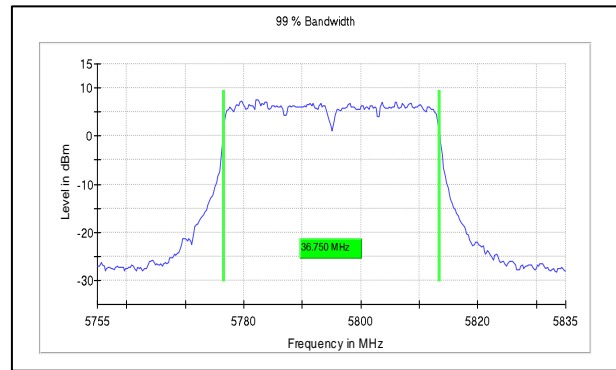

**IN23HNHD 001 & IN23HH4B 001**

**Modulation:** 802.11n-40MHz

**Data Rate:** MCS7

**Channel Frequency:5190MHz**

**Channel Frequency:5230MHz**

**Channel Frequency:5755MHz**

**Channel Frequency:5795MHz**

**Test Plots**