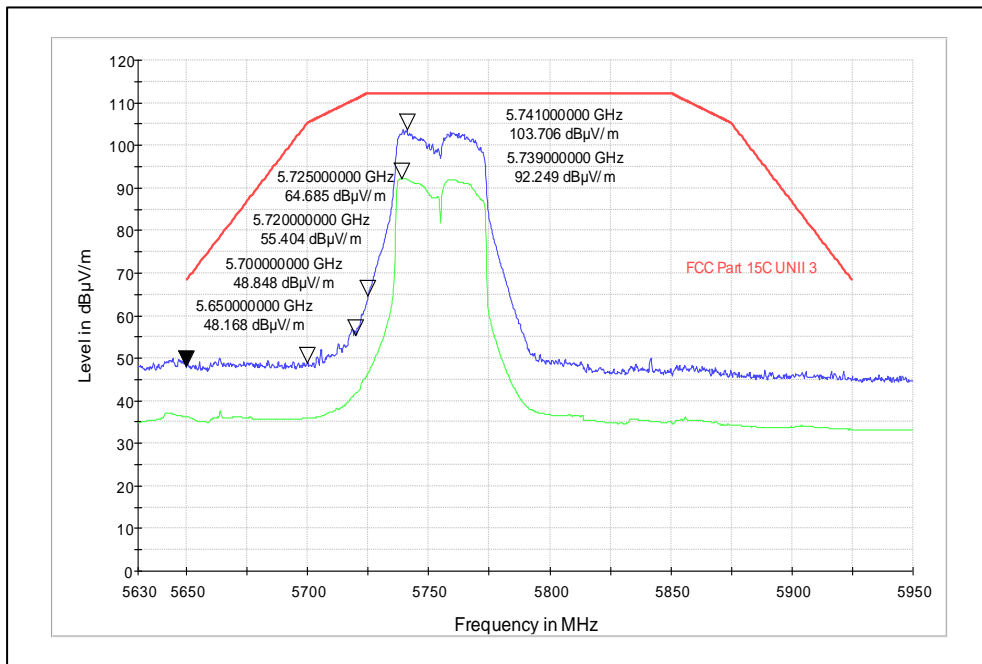

Modulation: 802.11 ac\_ 40 MHz

Data Rate: MCS9

Channel frequency: 5190MHz

Polarization: Vertical

Polarization: Horizontal

Channel frequency: 5230MHz

Polarization: Vertical

Polarization: Horizontal

Test Plots

IN23HNHD 001 & IN23HH4B 001

Channel frequency: 5755MHz

Polarization: Vertical

Polarization: Horizontal

Channel frequency: 5795MHz

Polarization: Vertical

Polarization: Horizontal