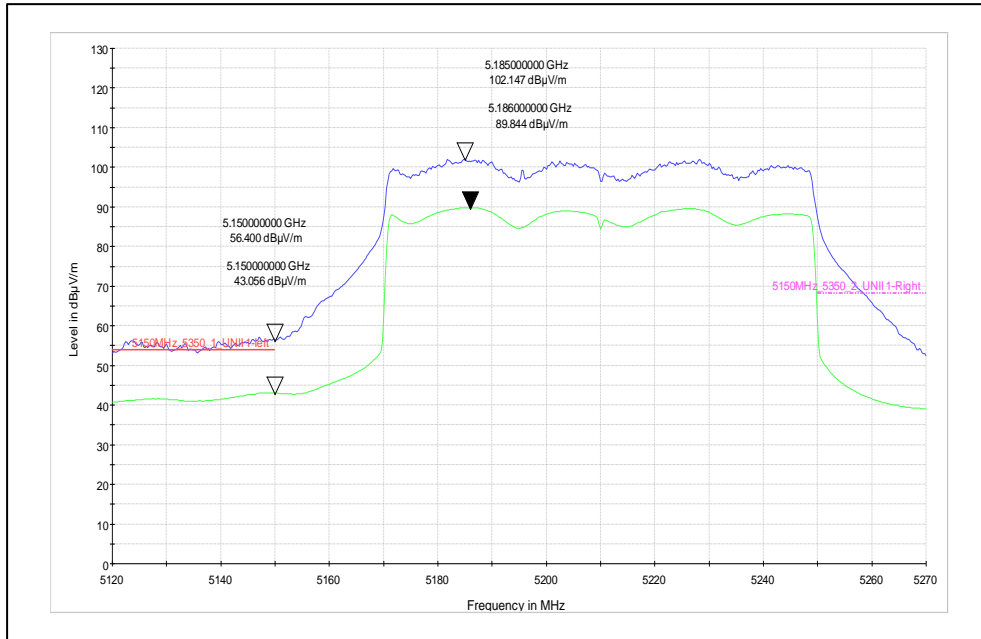

Test Plots

IN23HNHD 001 & IN23HH4B 001

Modulation: 802.11 ax_ 80 MHz

Data Rate: MCS11

Channel frequency: 5210MHz

Polarization: Vertical