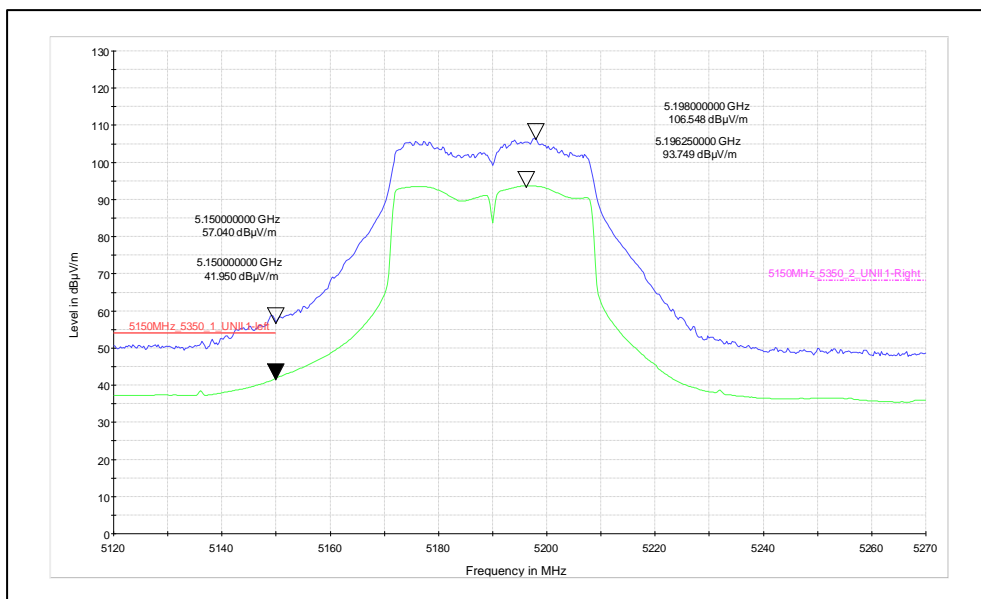

Test Plots

IN23HNHD 001 & IN23HH4B 001

Modulation: 802.11n-40MHz

Data Rate: MCS7

Channel frequency: 5190MHz

Polarization: Vertical

Polarization: Horizontal

Channel frequency: 5230MHz