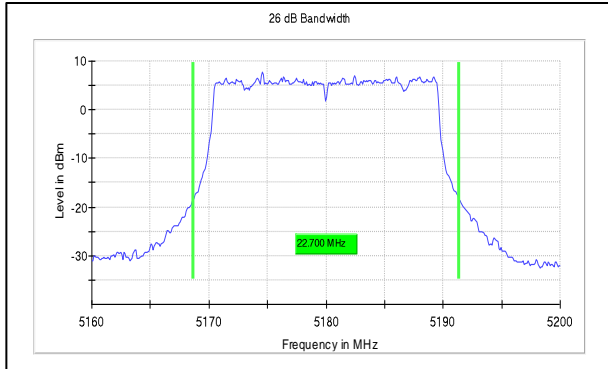

Test Plots

IN23HNHD 001 & IN23HH4B 001

Modulation: 802.11ax-20MHz

Data Rate: MCS11

Channel Frequency:5180MHz