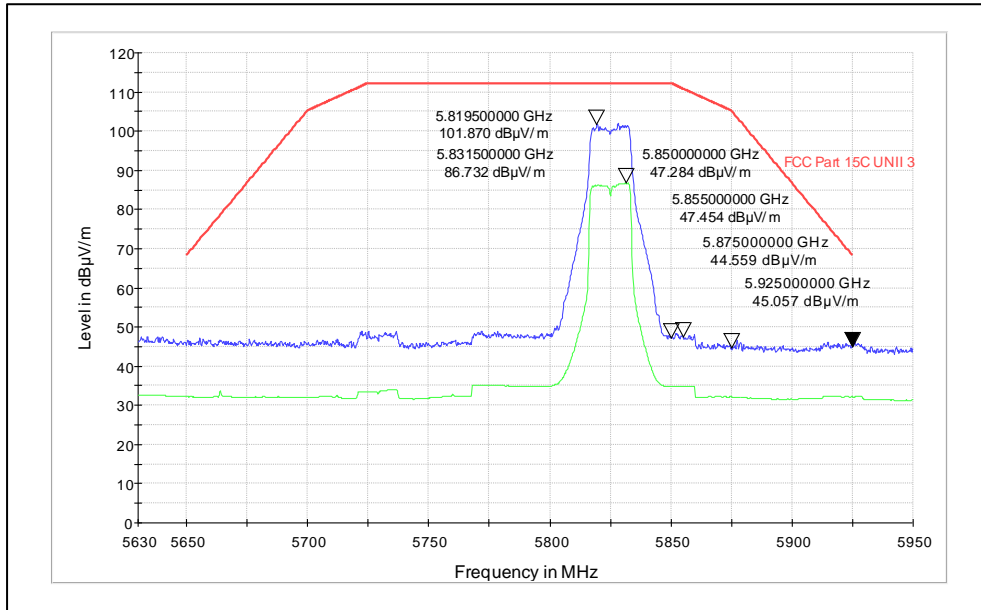

Channel Frequency 200MHz – 1GHz

Polarization Vertical

Channel Frequency 200MHz – 1GHz

Polarization Horizontal

Frequency range of 1GHz to 26GHz:

Modulation: 802.11a

Data Rate: 54Mbps

Channel Frequency: 5180MHz

Polarization: Vertical

Polarization: Horizontal

Channel Frequency: 5240MHz

Polarization: Vertical

Polarization: Horizontal

Channel Frequency: 5745MHz

Polarization: Vertical

Polarization: Horizontal

Channel Frequency: 5825MHz

Polarization: Vertical

Polarization: Horizontal

Test Plots

IN23HNHD 001 & IN23HH4B 001

Modulation: 802.11n

Data Rate: MCS7

Channel Frequency: 5180MHz