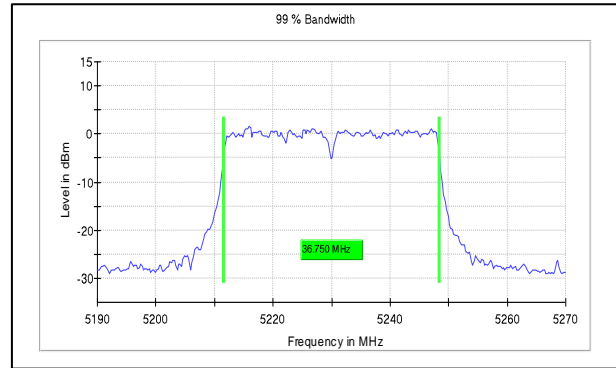

**IN23HNHD 001 & IN23HH4B 001**

Modulation: 802.11ac-40MHz

Data Rate: MCS9

**Channel Frequency:5190MHz**

**Channel Frequency:5230MHz**

**Channel Frequency:5755MHz**

**Channel Frequency:5795MHz**

**Test Plots**