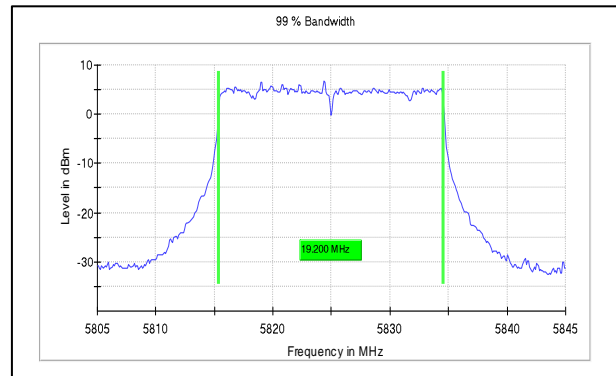

**IN23HNHD 001 & IN23HH4B 001**

Modulation: 802.11ax-20MHz

Data Rate: MCS11

**Channel Frequency:5180MHz**

**Channel Frequency:5240MHz**

**Channel Frequency:5745MHz**

**Channel Frequency:5825MHz**

**Test Plots**