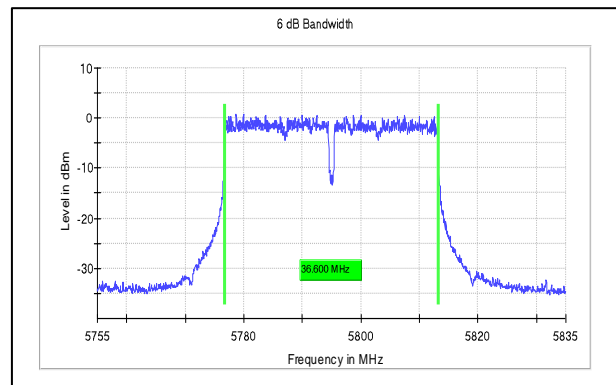

**IN23HNHD 001 & IN23HH4B 001**

Modulation: 802.11ac-40MHz

Data Rate: MCS9

**Channel Frequency:5190MHz**

**Channel Frequency:5230MHz**

**Channel Frequency:5755MHz**

**Channel Frequency:5795MHz**

Test Plots