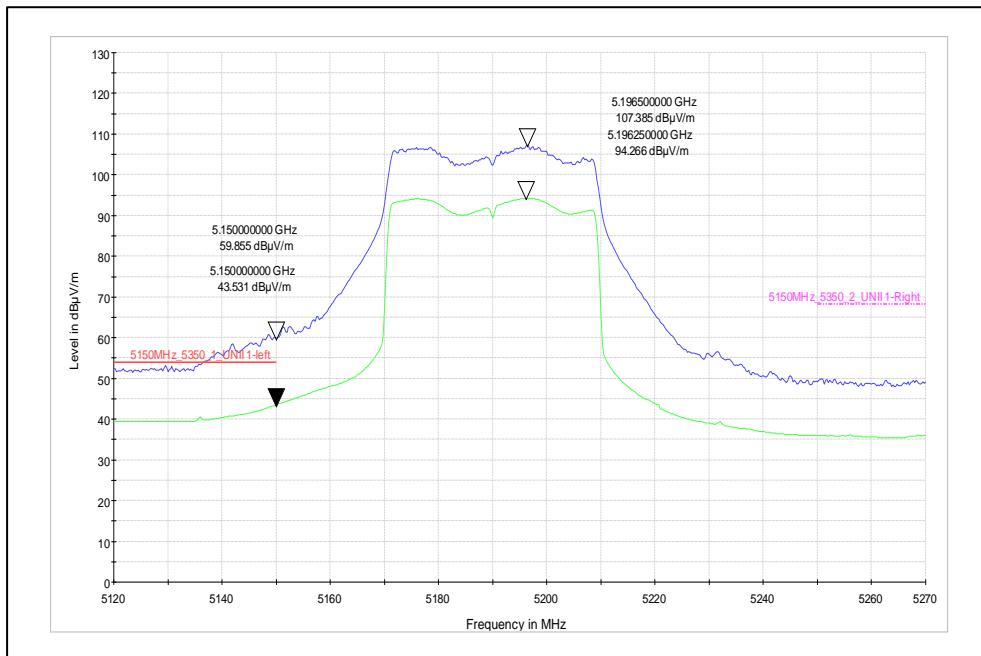

Test Plots

IN23HNHD 001 & IN23HH4B 001

Modulation: 802.11 ax\_ 40 MHz

Data Rate: MCS11

Channel frequency: 5190MHz

Polarization: Vertical

Polarization: Horizontal

Channel frequency: 5230MHz