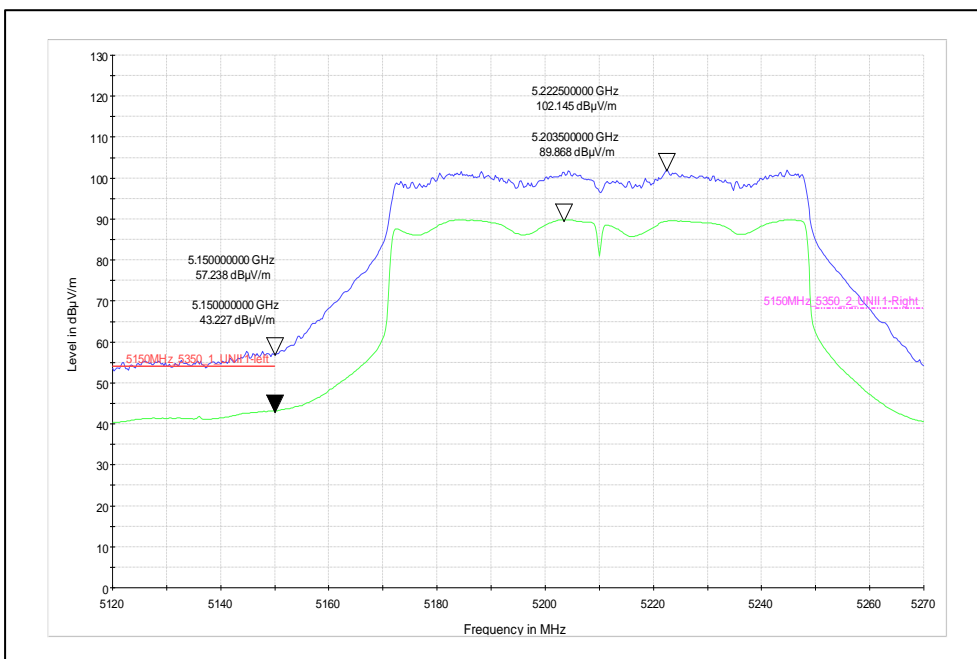

Polarization: Vertical

Polarization: Horizontal

Channel frequency: 5755MHz

Polarization: Vertical

Polarization: Horizontal

Channel frequency: 5795MHz

Polarization: Vertical

Polarization: Horizontal

Modulation: 802.11 ac\_ 80 MHz

Data Rate: MCS9

Channel frequency: 5210MHz

Polarization: Vertical

Polarization: Horizontal

Channel frequency: 5775MHz

Polarization: Vertical

Polarization: Horizontal