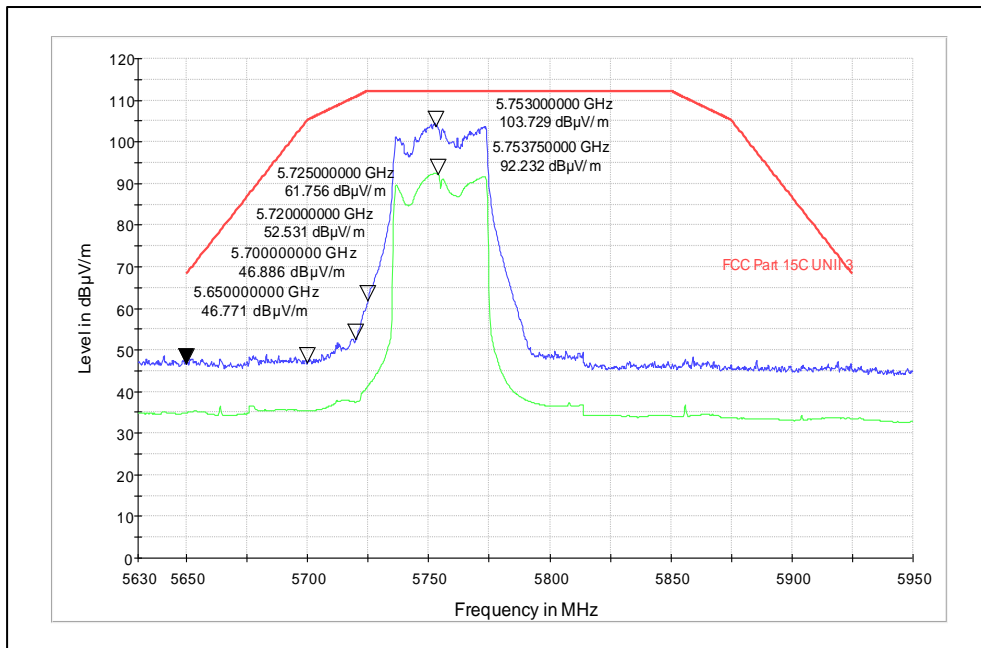

Test Plots

IN23HNHD 001 & IN23HH4B 001

Channel frequency: 5755MHz

Polarization: Vertical

Polarization: Horizontal

Channel frequency: 5795MHz

Polarization: Vertical

Polarization: Horizontal

Test Plots

IN23HNHD 001 & IN23HH4B 001

Modulation: 802.11 ax\_ 40 MHz

Data Rate: MCS11

Channel frequency: 5190MHz

Polarization: Vertical

Polarization: Horizontal

Channel frequency: 5230MHz

Polarization: Vertical

Polarization: Horizontal

Channel frequency: 5755MHz

Polarization: Vertical

Polarization: Horizontal

Channel frequency: 5795MHz

Polarization: Vertical

Polarization: Horizontal