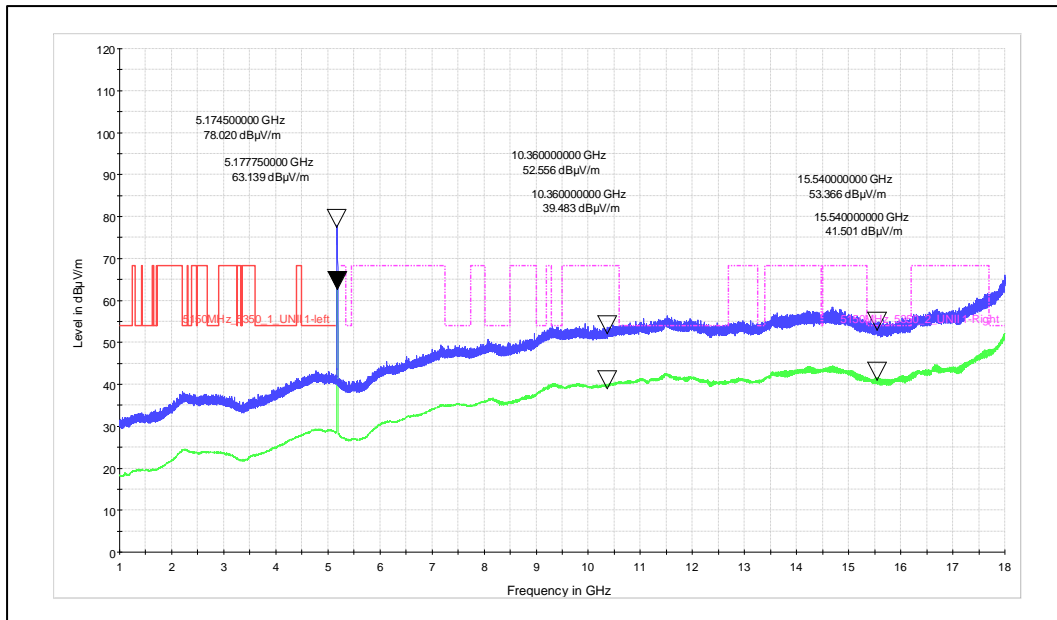

Test Plots

IN23HNHD 001 & IN23HH4B 001

Modulation: 802.11 ax\_ 80 MHz

Data Rate: MCS11

Channel frequency: 5210MHz

Polarization: Vertical

Polarization: Horizontal

Channel frequency: 5775MHz

Polarization: Vertical

Polarization: Horizontal

Test Plots

IN23HNHD 001 & IN23HH4B 001

Modulation: 802.11 a\_ 20 MHz

Data Rate: 54 Mbps

Channel frequency: 5180MHz

Polarization: Vertical

Polarization: Horizontal

Channel frequency: 5240MHz

Polarization: Vertical

Polarization: Horizontal

Channel frequency: 5745MHz

Polarization: Vertical

Polarization: Horizontal

Channel frequency: 5825MHz