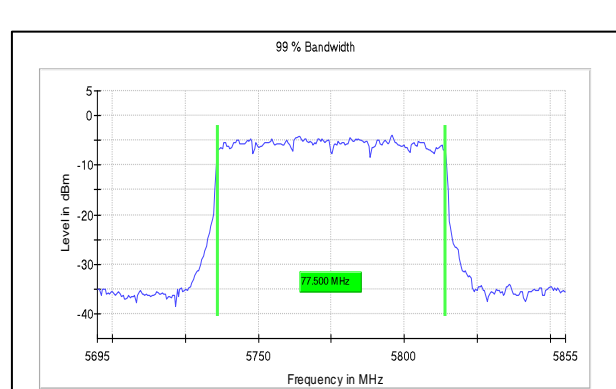

Channel Frequency:5775MHz