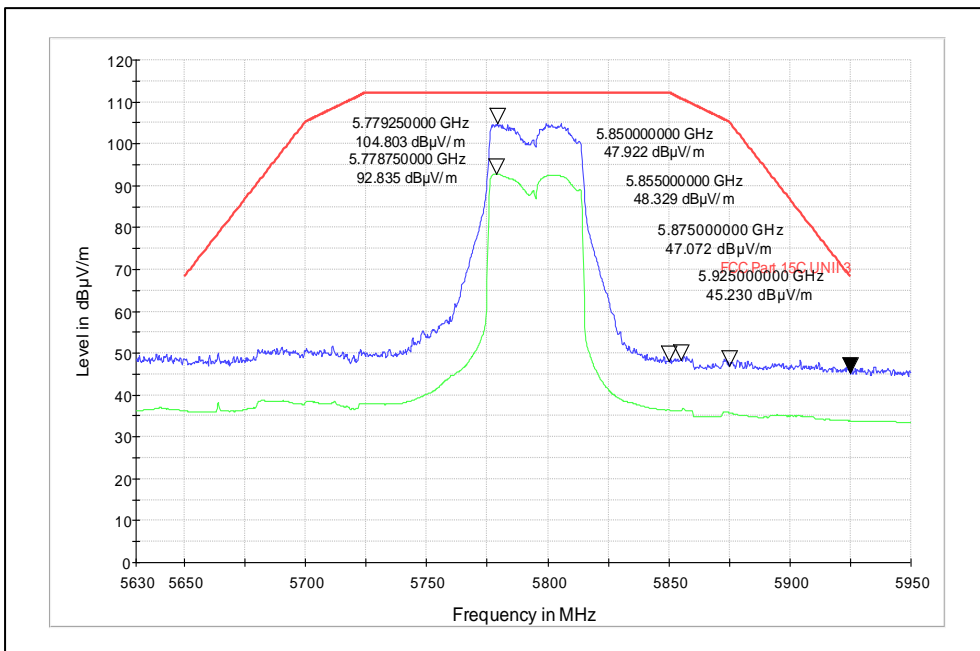

Test Plots

IN23HNHD 001 & IN23HH4B 001

Modulation: 802.11 ax\_ 40 MHz

Data Rate: MCS11

Channel frequency: 5190MHz

Polarization: Vertical

Polarization: Horizontal

Channel frequency: 5230MHz

Polarization: Vertical

Polarization: Horizontal

Channel frequency: 5755MHz

Polarization: Vertical

Polarization: Horizontal

Channel frequency: 5795MHz

Polarization: Vertical

Polarization: Horizontal

Modulation: 802.11 ac\_ 80 MHz

Data Rate: MCS9

Channel frequency: 5210MHz

Polarization: Vertical

Polarization: Horizontal

Channel frequency: 5775MHz

Polarization: Vertical

Polarization: Horizontal