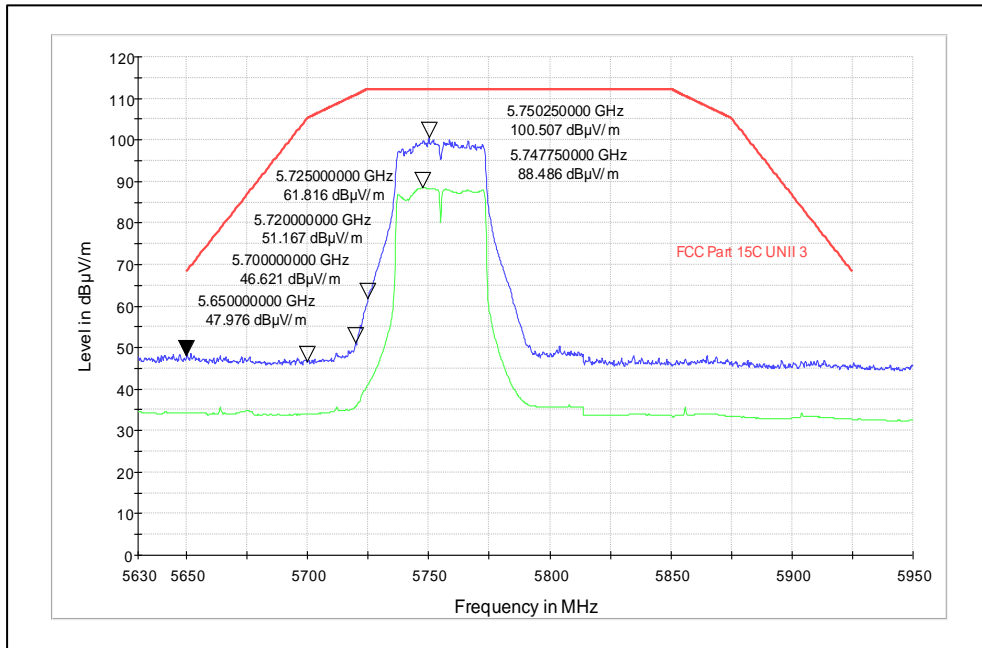

Polarization: Vertical

Polarization: Horizontal

Channel frequency: 5755MHz

Polarization: Vertical

Polarization: Horizontal

Channel frequency: 5795MHz

Polarization: Vertical

Polarization: Horizontal

Modulation: 802.11 ac\_ 40 MHz

Data Rate: MCS9

Channel frequency: 5190MHz

Polarization: Vertical

Polarization: Horizontal

Channel frequency: 5230MHz

Polarization: Vertical

Polarization: Horizontal

Test Plots

IN23HNHD 001 & IN23HH4B 001

Channel frequency: 5755MHz

Polarization: Vertical

Polarization: Horizontal

Channel frequency: 5795MHz

Polarization: Vertical

Polarization: Horizontal