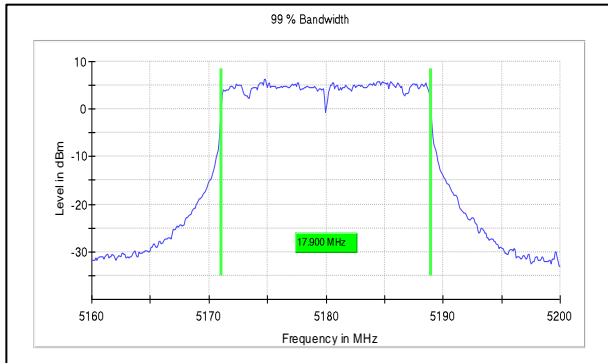

Test Plots

IN23HNHD 001 & IN23HH4B 001

Modulation: 802.11ac-20MHz

Data Rate: MCS8

Channel Frequency:5180MHz