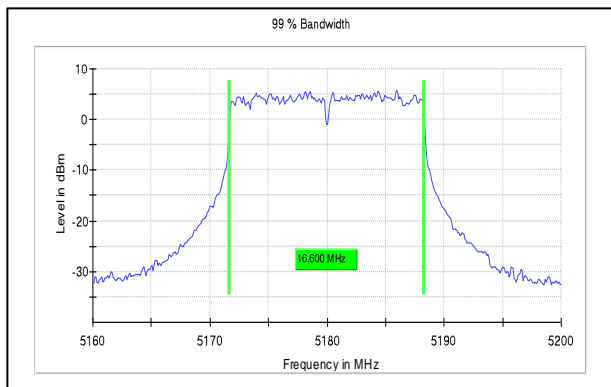

Data Rate: MCS9

Channel Frequency:5210MHz

Channel Frequency:5775MHz

**Test Plots**

**IN23HNHD 001 & IN23HH4B 001**

Modulation: 802.11ax-80MHz

Data Rate: MCS11

**Channel Frequency: 5210MHz**

**Channel Frequency: 5775MHz**

## 1.2 Occupied Channel Bandwidth

Modulation: 802.111a

Data Rate: 54Mbps

Channel Frequency:5180MHz

Channel Frequency:5240MHz

Channel Frequency:5745MHz

Channel Frequency:5825MHz

**Test Plots**