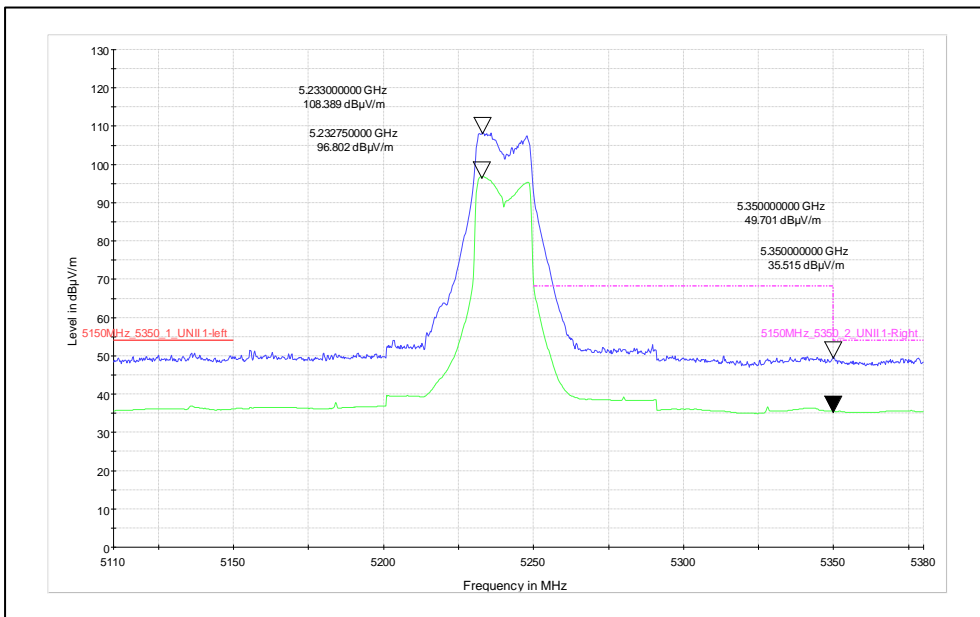

Channel Frequency: 5825MHz

Polarization: Vertical

Polarization: Horizontal

Test Plots

IN23HNHD 001 & IN23HH4B 001

Modulation: 802.11n

Data Rate: MCS7

Channel Frequency: 5180MHz

Polarization: Vertical

Channel frequency: 5240MHz

Polarization: Vertical

Polarization: Horizontal

Channel frequency: 5745MHz

Polarization: Vertical

Polarization: Horizontal

Channel frequency: 5825MHz