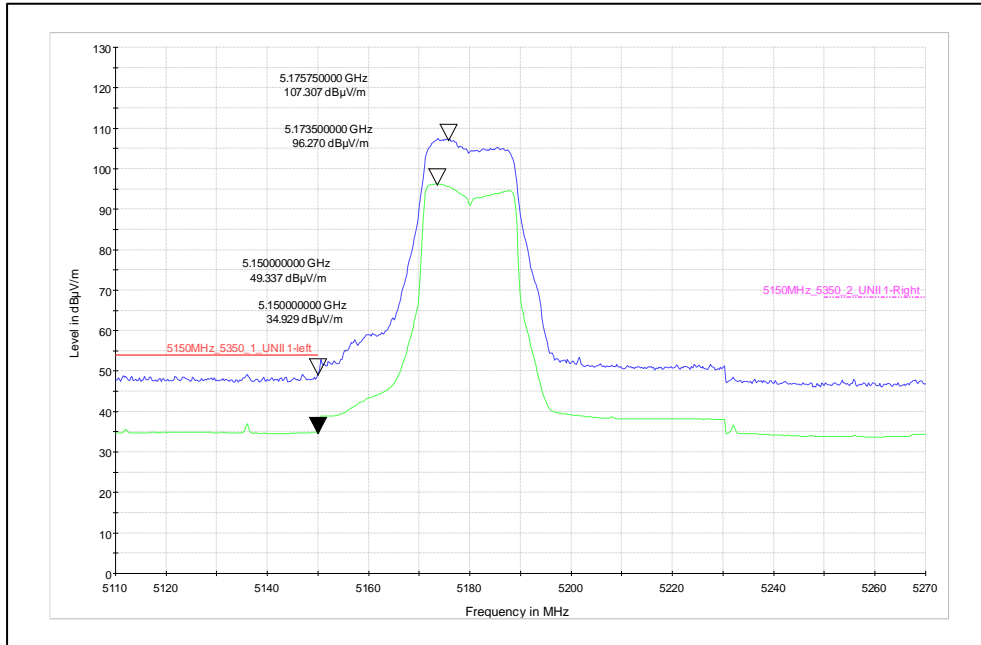

Channel Frequency: 5825MHz

Polarization: Vertical

Polarization: Horizontal

Test Plots

IN23HNHD 001 & IN23HH4B 001

Modulation: 802.11n

Data Rate: MCS7

Channel Frequency: 5180MHz