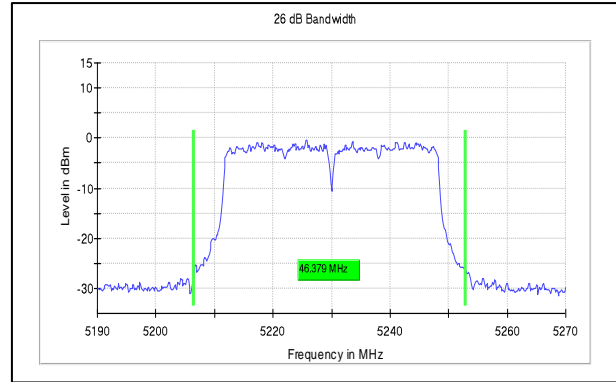

**IN23HNHD 001 & IN23HH4B 001**

**Modulation:** 802.11n-40MHz

**Data Rate:** MCS7

**Channel Frequency:5190MHz**

**Channel Frequency:5230MHz**

**Channel Frequency:5755MHz**

**Channel Frequency:5795MHz**

**Test Plots**