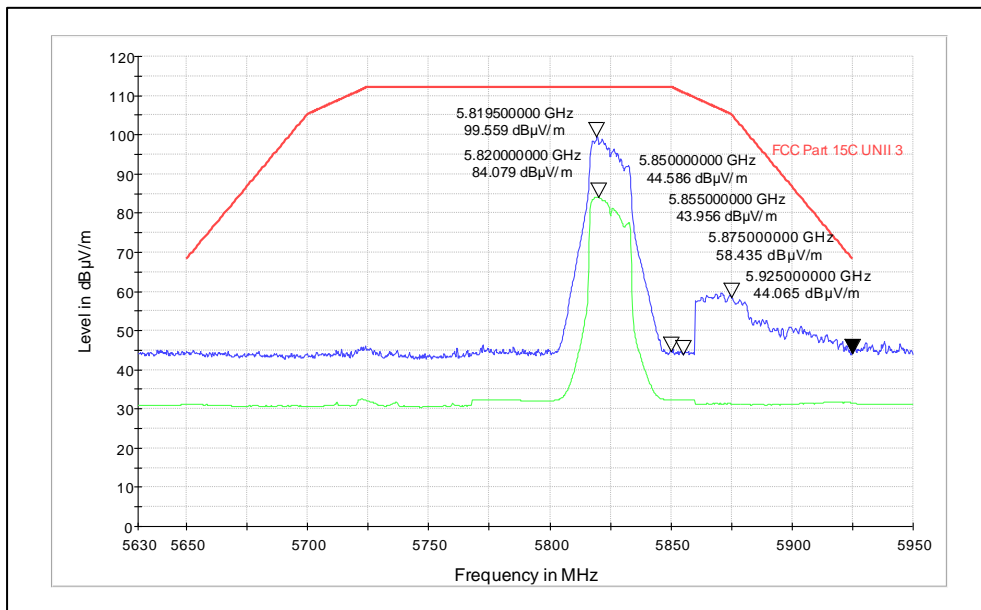

Channel Frequency 200MHz – 1GHz

Polarization Vertical

Channel Frequency 200MHz – 1GHz

Polarization Horizontal

Frequency range of 1GHz to 26GHz:

Modulation: 802.11a

Data Rate: 54Mbps

Channel Frequency: 5180MHz

Polarization: Vertical

Polarization: Horizontal

Channel Frequency: 5240MHz

Polarization: Vertical

Polarization: Horizontal

Channel Frequency: 5745MHz

Polarization: Vertical

Polarization: Horizontal

Channel Frequency: 5825MHz

Polarization: Vertical

Polarization: Horizontal

Test Plots

IN23HNHD 001 & IN23HH4B 001

Modulation: 802.11n

Data Rate: MCS7

Channel Frequency: 5180MHz