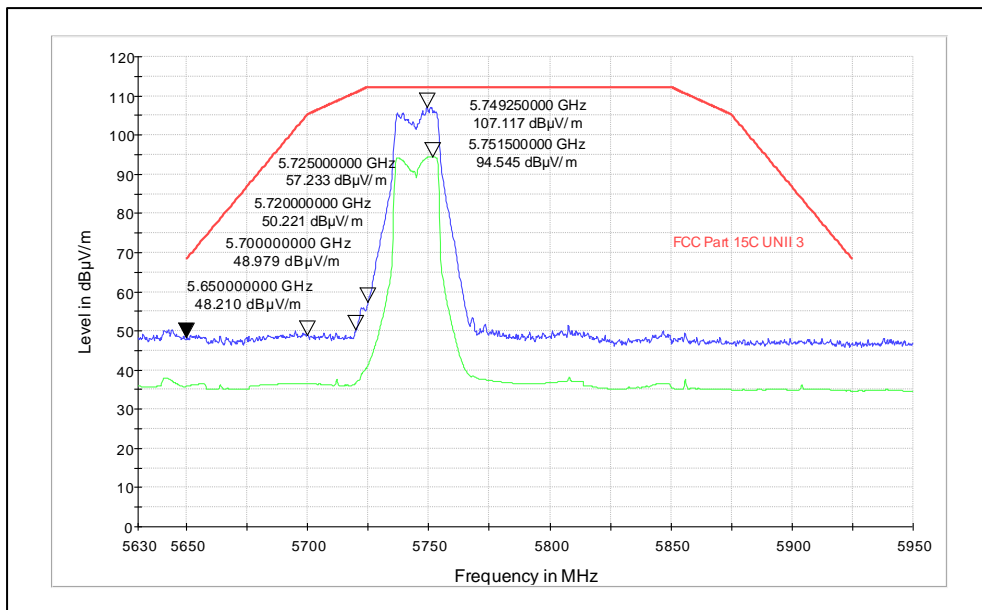

Polarization: Vertical

Polarization: Horizontal

Modulation: 802.11ac

Data Rate: MCS8

Channel frequency: 5180MHz

Polarization: Vertical

Polarization: Horizontal

Channel frequency: 5240MHz

Polarization: Vertical

Polarization: Horizontal

Channel frequency: 5745MHz

Polarization: Vertical

Polarization: Horizontal

Channel frequency: 5825MHz

Polarization: Vertical

Polarization: Horizontal

Test Plots

IN23HNHD 001 & IN23HH4B 001

Modulation: 802.11ax

Data Rate: MCS11

Channel frequency: 5180MHz

Polarization: Vertical

Polarization: Horizontal

Channel frequency: 5240MHz