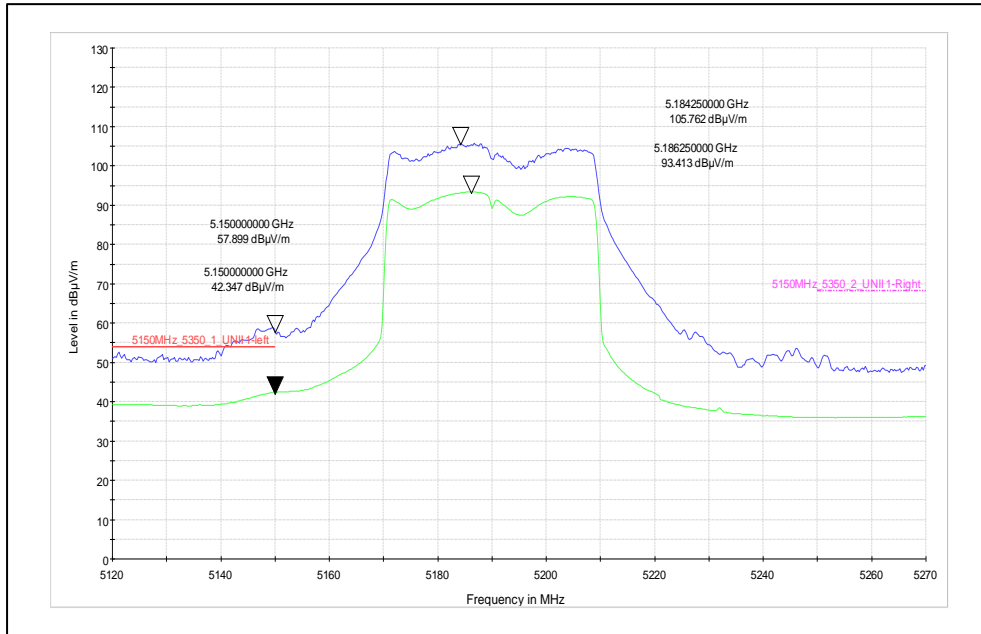

Modulation: 802.11 ac\_ 40 MHz

Data Rate: MCS9

Channel frequency: 5190MHz

Polarization: Vertical

Polarization: Horizontal

Channel frequency: 5230MHz

Polarization: Vertical

Polarization: Horizontal

Test Plots

IN23HNHD 001 & IN23HH4B 001

Channel frequency: 5755MHz

Polarization: Vertical

Polarization: Horizontal

Channel frequency: 5795MHz

Polarization: Vertical

Polarization: Horizontal

Test Plots

IN23HNHD 001 & IN23HH4B 001

Modulation: 802.11 ax\_ 40 MHz

Data Rate: MCS11

Channel frequency: 5190MHz

Polarization: Vertical

Polarization: Horizontal

Channel frequency: 5230MHz