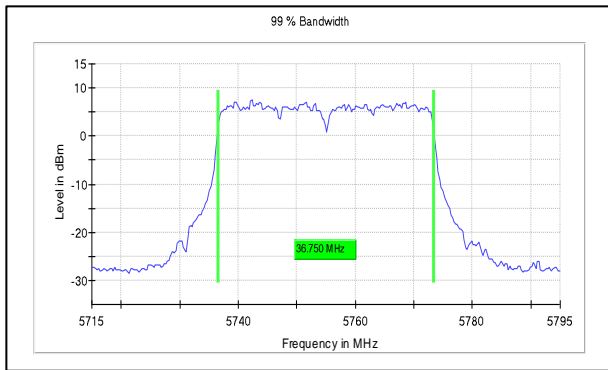

**IN23HNHD 001 & IN23HH4B 001**

Modulation: 802.11ax-20MHz

Data Rate: MCS11

**Channel Frequency:5180MHz**

**Channel Frequency:5240MHz**

**Channel Frequency:5745MHz**

**Channel Frequency:5825MHz**

**Test Plots**

**IN23HNHD 001 & IN23HH4B 001**

**Modulation:** 802.11n-40MHz

**Data Rate:** MCS7

**Channel Frequency:5190MHz**

**Channel Frequency:5230MHz**

**Channel Frequency:5755MHz**

**Channel Frequency:5795MHz**

**Test Plots**