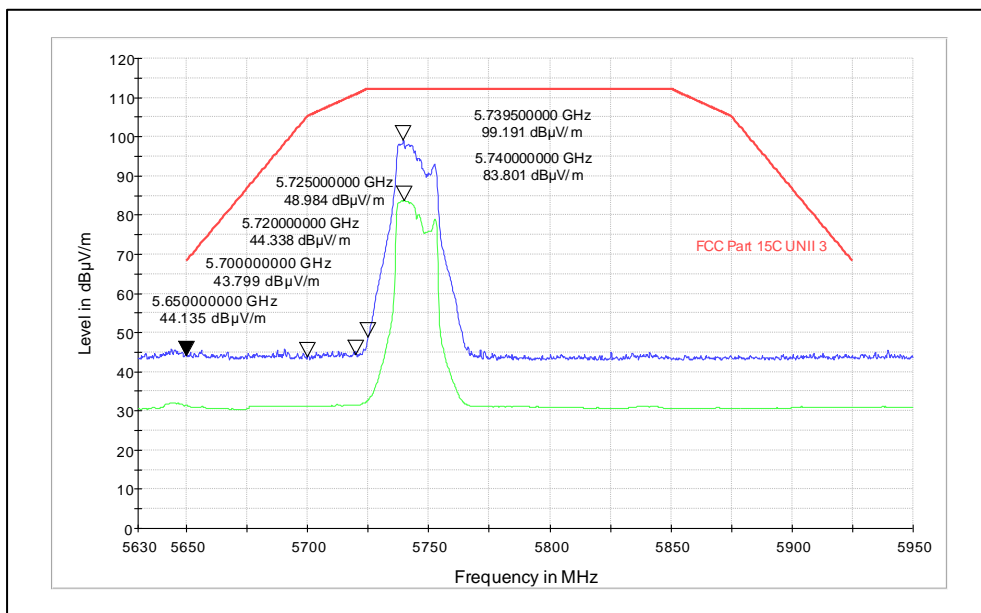

Channel Frequency 200MHz – 1GHz

Polarization Vertical

Channel Frequency 200MHz – 1GHz

Polarization Horizontal

Frequency range of 1GHz to 26GHz:

Modulation: 802.11a

Data Rate: 54Mbps

Channel Frequency: 5180MHz

Polarization: Vertical

Polarization: Horizontal

Channel Frequency: 5240MHz

Polarization: Vertical

Polarization: Horizontal

Channel Frequency: 5745MHz

Polarization: Vertical

Polarization: Horizontal

Channel Frequency: 5825MHz

Polarization: Vertical

Polarization: Horizontal

Test Plots

IN23HNHD 001 & IN23HH4B 001

Modulation: 802.11n

Data Rate: MCS7

Channel Frequency: 5180MHz