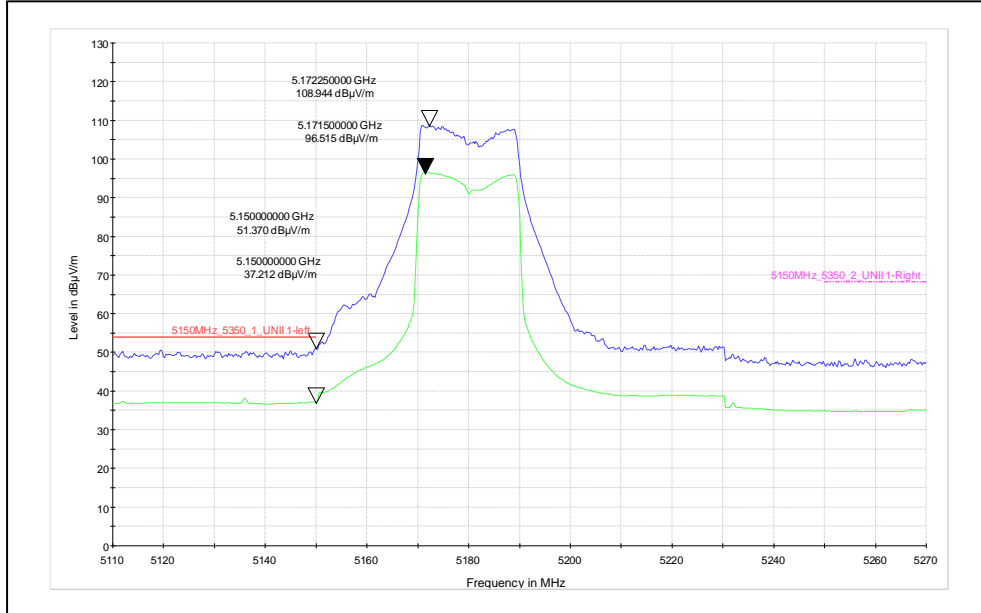

Test Plots

IN23HNHD 001 & IN23HH4B 001

Modulation: 802.11ax

Data Rate: MCS11

Channel frequency: 5180MHz

Polarization: Vertical