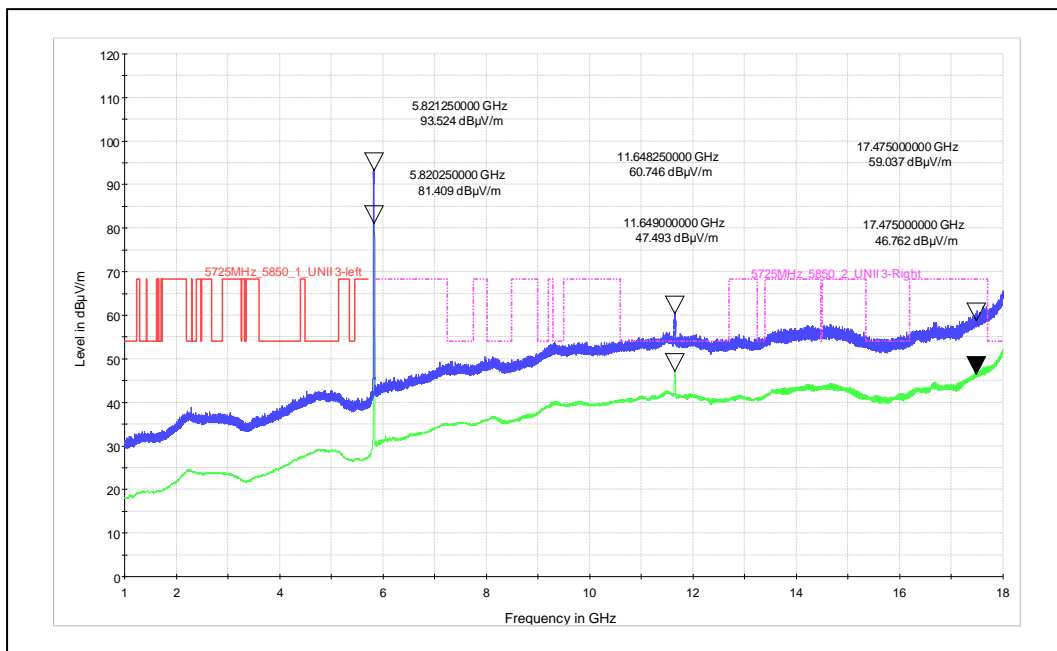

Polarization: Vertical

Polarization: Horizontal

Test Plots

IN23HNHD 001 & IN23HH4B 001

Modulation: 802.11 n\_ 20 MHz

Data Rate: MCS7

Channel frequency: 5180MHz

Polarization: Vertical

Polarization: Horizontal

Channel frequency: 5240MHz

Polarization: Vertical

Polarization: Horizontal

Channel frequency: 5745MHz

Polarization: Vertical

Polarization: Horizontal

Channel frequency: 5825MHz

Polarization: Vertical

Polarization: Horizontal

Modulation: 802.11 ac\_ 20 MHz

Data Rate: MCS8

Channel frequency: 5180MHz

Polarization: Vertical

Polarization: Horizontal

Channel frequency: 5240MHz