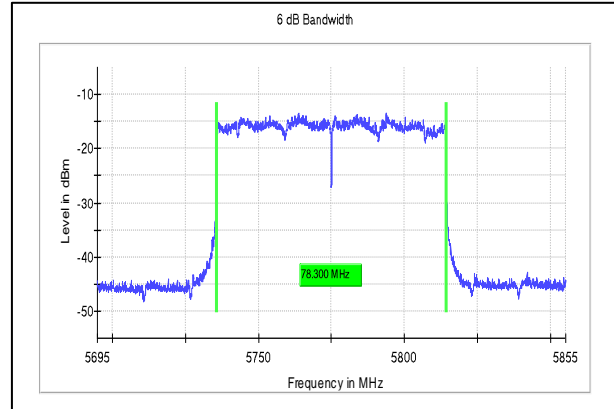

Channel Frequency: 5775MHz