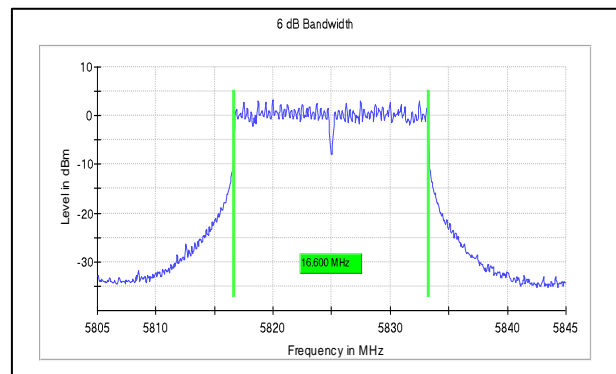

# 1. Test Plots Wi-Fi 5GHz

## 1.1 Emission Bandwidth

Modulation: 802.111a

Data Rate: 54Mbps

Channel Frequency:5180MHz

Channel Frequency:5240MHz

Channel Frequency:5745MHz

Channel Frequency:5825MHz

**Test Plots**