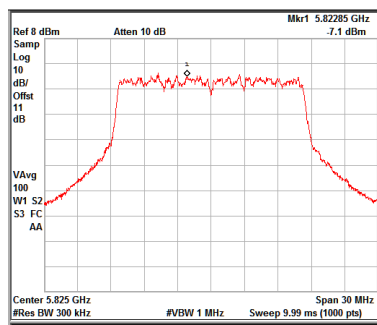

Chain-1

Chain-2

Chain-3

Chain-4

Channel frequency: 5825MHz

Chain-1

Chain-2

Chain-3