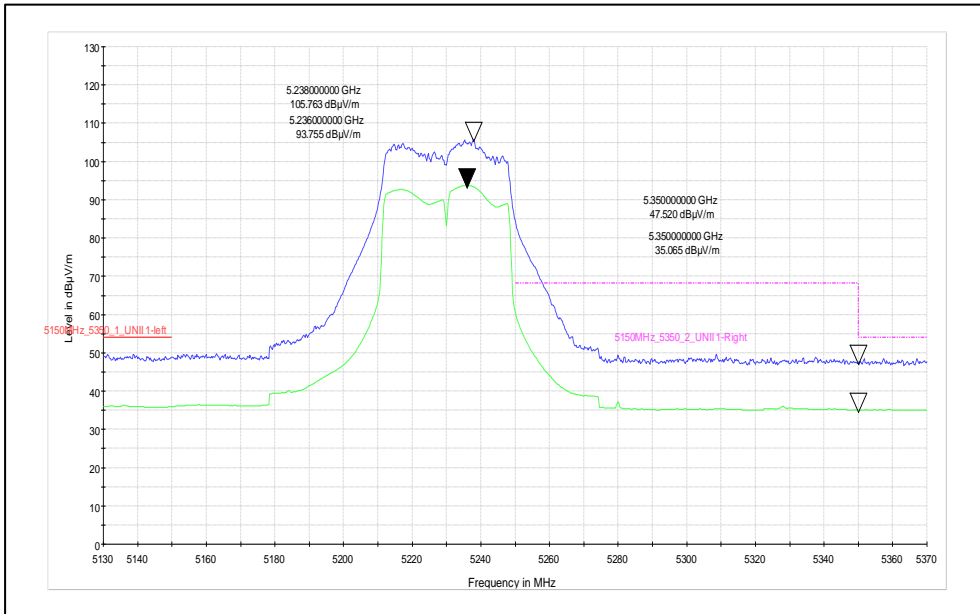

Test Plots

IN23HNHD 001 & IN23HH4B 001

Modulation: 802.11n-40MHz

Data Rate: MCS7

Channel frequency: 5190MHz

Polarization: Vertical

Polarization: Horizontal

Channel frequency: 5230MHz