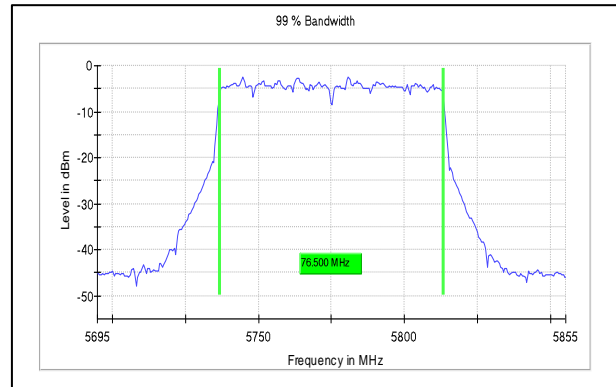

**IN23HNHD 001 & IN23HH4B 001**

**Modulation:** 802.11ac-80MHz

**Data Rate:** MCS9

**Channel Frequency:**5210MHz

**Channel Frequency:**5775MHz

**Modulation:** 802.11ax-80MHz

**Data Rate:** MCS11

**Channel Frequency:**5210MHz