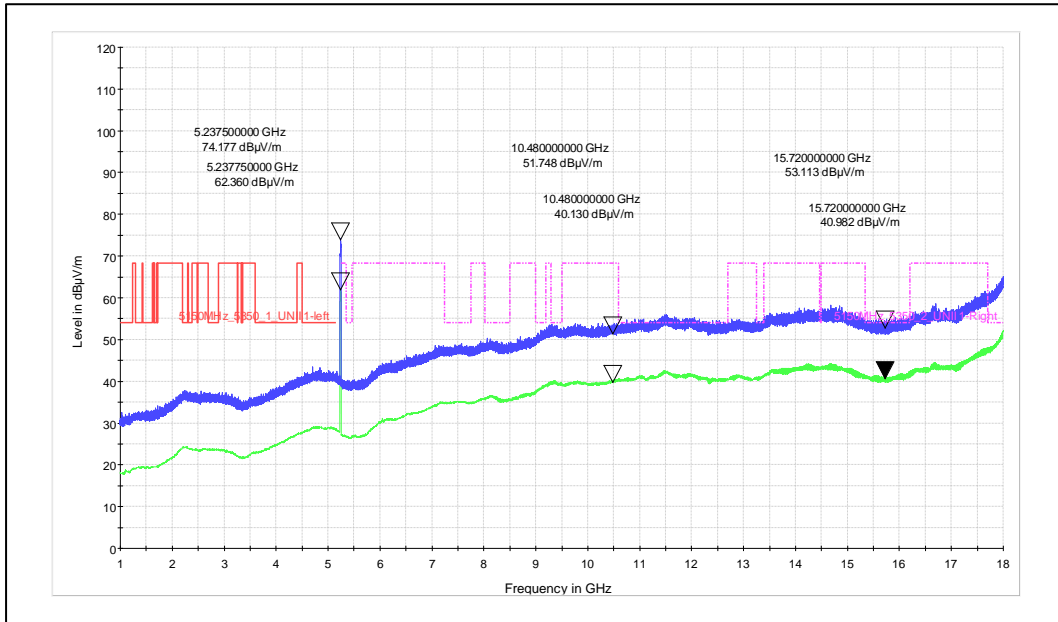

Polarization: Horizontal

Channel frequency: 5240MHz

Polarization: Vertical

Polarization: Horizontal

Channel frequency: 5745MHz

Polarization: Vertical

Polarization: Horizontal

Channel frequency: 5825MHz

Polarization: Vertical

Polarization: Horizontal

Test Plots

IN23HNHD 001 & IN23HH4B 001

Modulation: 802.11 n\_ 20 MHz

Data Rate: MCS7

Channel frequency: 5180MHz

Polarization: Vertical

Polarization: Vertical

Polarization: Horizontal

Modulation: 802.11 ac\_ 20 MHz

Data Rate: MCS8

Channel frequency: 5180MHz

Polarization: Vertical

Polarization: Horizontal

Channel frequency: 5240MHz