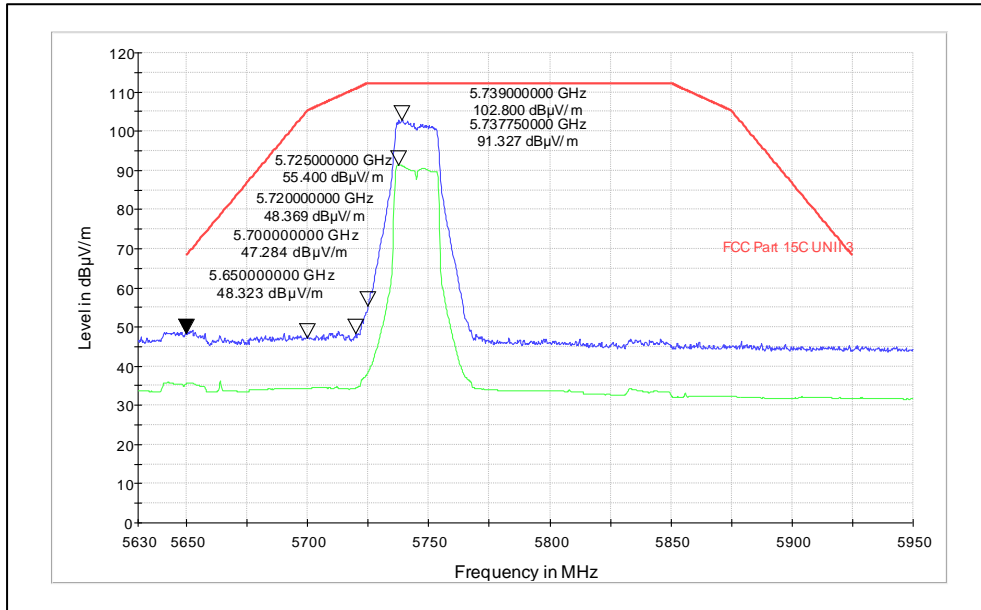

Polarization: Vertical

Channel frequency: 5240MHz

Polarization: Vertical

Polarization: Horizontal

Channel frequency: 5745MHz

Polarization: Vertical

Polarization: Horizontal

Channel frequency: 5825MHz

Polarization: Vertical

Polarization: Horizontal

Modulation: 802.11ac

Data Rate: MCS8

Channel frequency: 5180MHz

Polarization: Vertical

Polarization: Horizontal

Channel frequency: 5240MHz