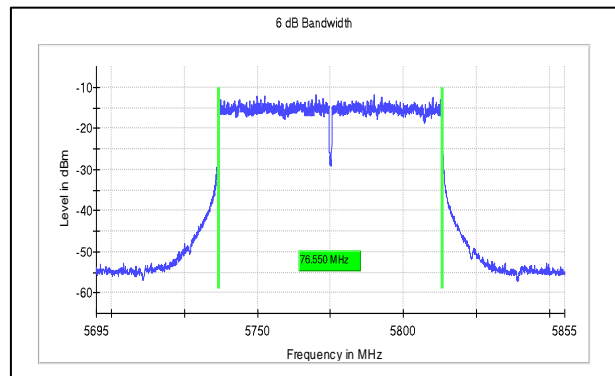

IN23HNHD 001 & IN23HH4B 001

Modulation: 802.11ax-40MHz

Data Rate: MCS11

Channel Frequency:5190MHz

Channel Frequency:5230MHz

Channel Frequency:5755MHz

Channel Frequency:5795MHz

Modulation: 802.11ac-80MHz

Data Rate: MCS9

Channel Frequency:5210MHz

Channel Frequency:5775MHz

**Test Plots**

**IN23HNHD 001 & IN23HH4B 001**

Modulation: 802.11ax-80MHz

Data Rate: MCS11

**Channel Frequency: 5210MHz**