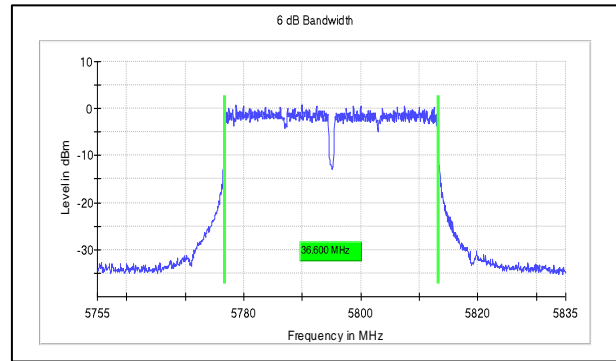

**IN23HNHD 001 & IN23HH4B 001**

**Modulation:** 802.11n-40MHz

**Data Rate:** MCS7

**Channel Frequency:5190MHz**

**Channel Frequency:5230MHz**

**Channel Frequency:5755MHz**

**Channel Frequency:5795MHz**

**Test Plots**