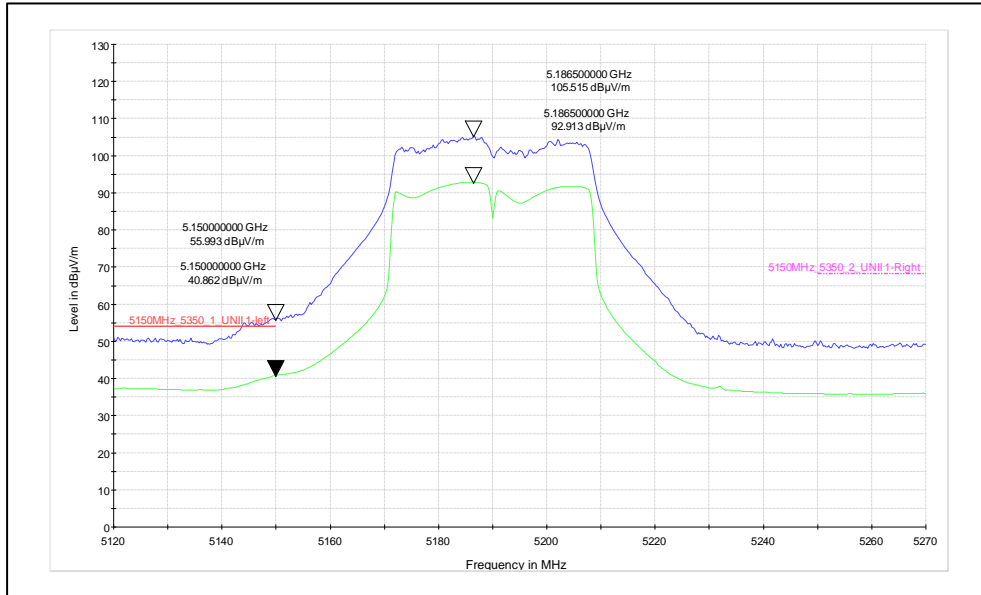

Test Plots

IN23HNHD 001 & IN23HH4B 001

Modulation: 802.11n-40MHz

Data Rate: MCS7

Channel frequency: 5190MHz

Polarization: Vertical