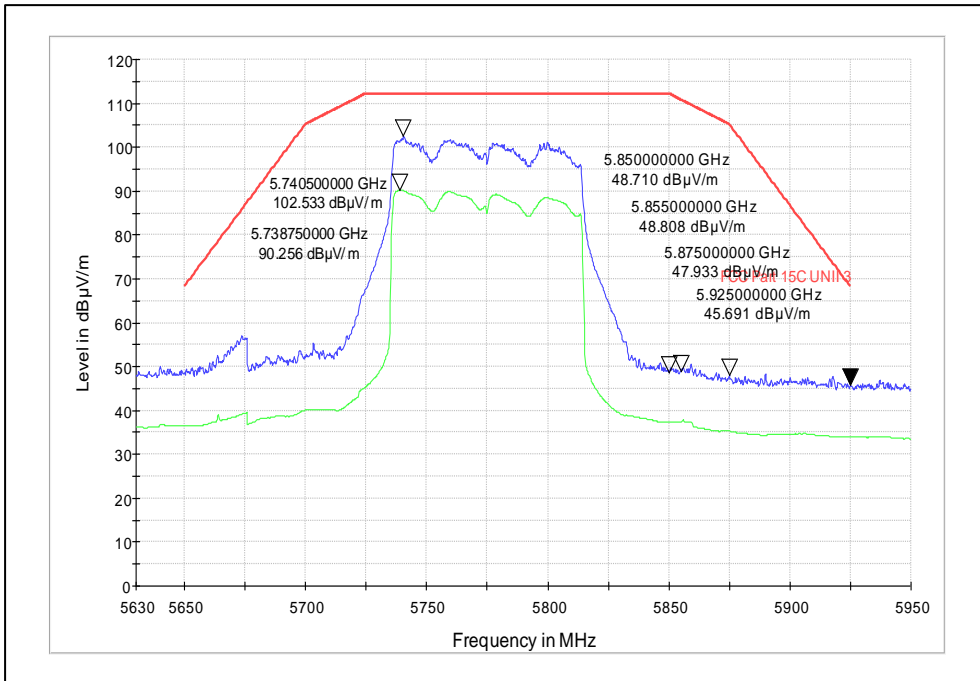

Modulation: 802.11 ac\_ 80 MHz

Data Rate: MCS9

Channel frequency: 5210MHz

Polarization: Vertical

Polarization: Horizontal

Channel frequency: 5775MHz

Polarization: Vertical

Polarization: Horizontal

Test Plots

IN23HNHD 001 & IN23HH4B 001

Modulation: 802.11 ax\_ 80 MHz

Data Rate: MCS11

Channel frequency: 5210MHz

Polarization: Vertical

Polarization: Horizontal

Channel frequency: 5775MHz

Polarization: Vertical

Polarization: Horizontal

Test Plots

IN23HNHD 001 & IN23HH4B 001

Modulation: 802.11 a\_ 20 MHz

Data Rate: 54 Mbps

Channel frequency: 5180MHz

Polarization: Vertical