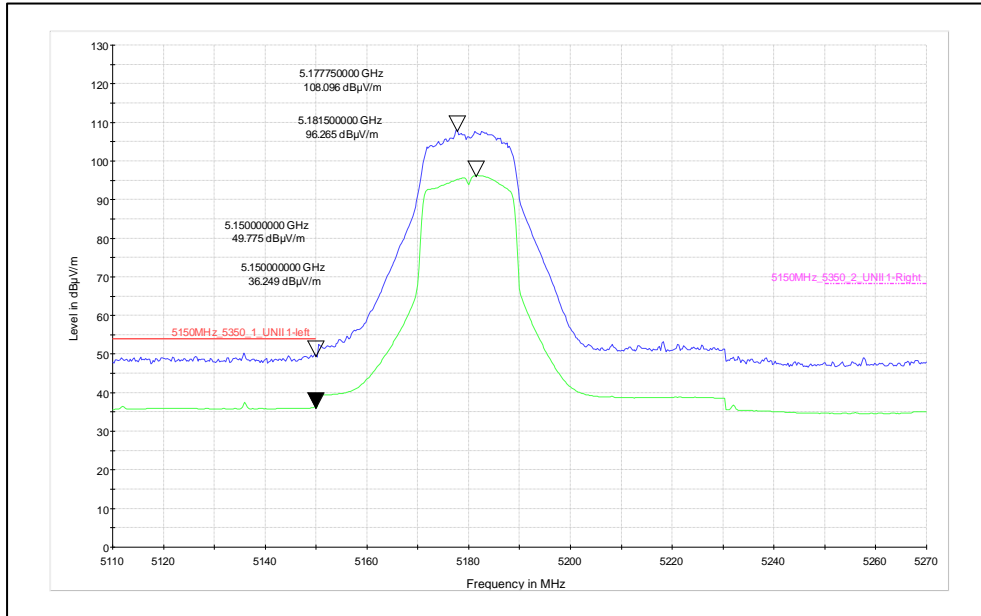

Polarization: Vertical

Polarization: Horizontal

Modulation: 802.11ac

Data Rate: MCS8

Channel frequency: 5180MHz

Polarization: Vertical

Polarization: Horizontal

Channel frequency: 5240MHz