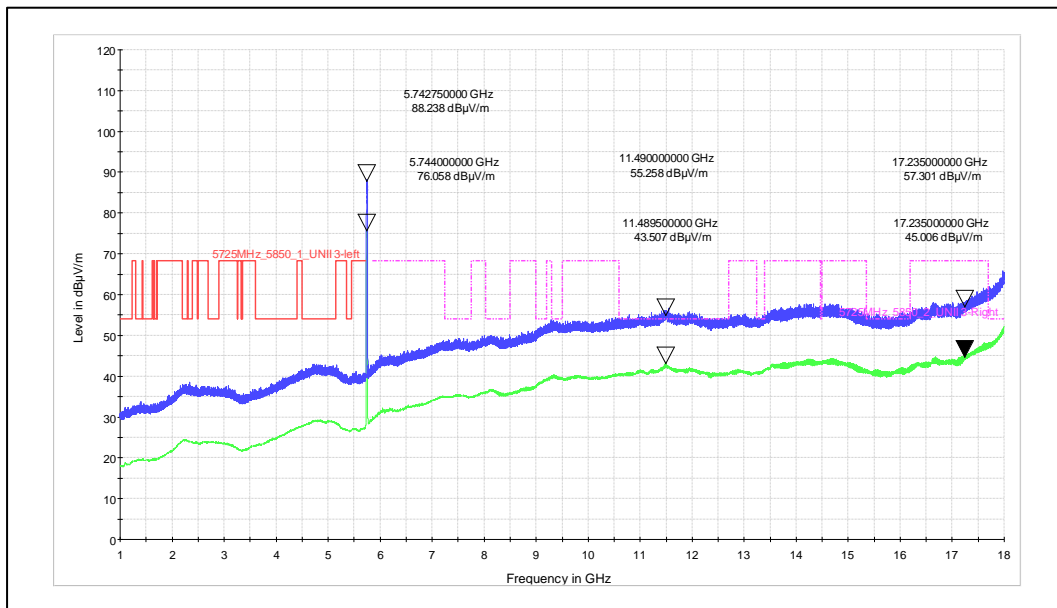

Polarization: Vertical

Polarization: Horizontal

Modulation: 802.11 ac\_ 20 MHz

Data Rate: MCS8

Channel frequency: 5180MHz

Polarization: Vertical

Polarization: Horizontal

Channel frequency: 5240MHz

Polarization: Vertical

Polarization: Horizontal

Channel frequency: 5745MHz

Polarization: Vertical

Polarization: Horizontal

Channel frequency: 5825MHz

Polarization: Vertical

Polarization: Horizontal