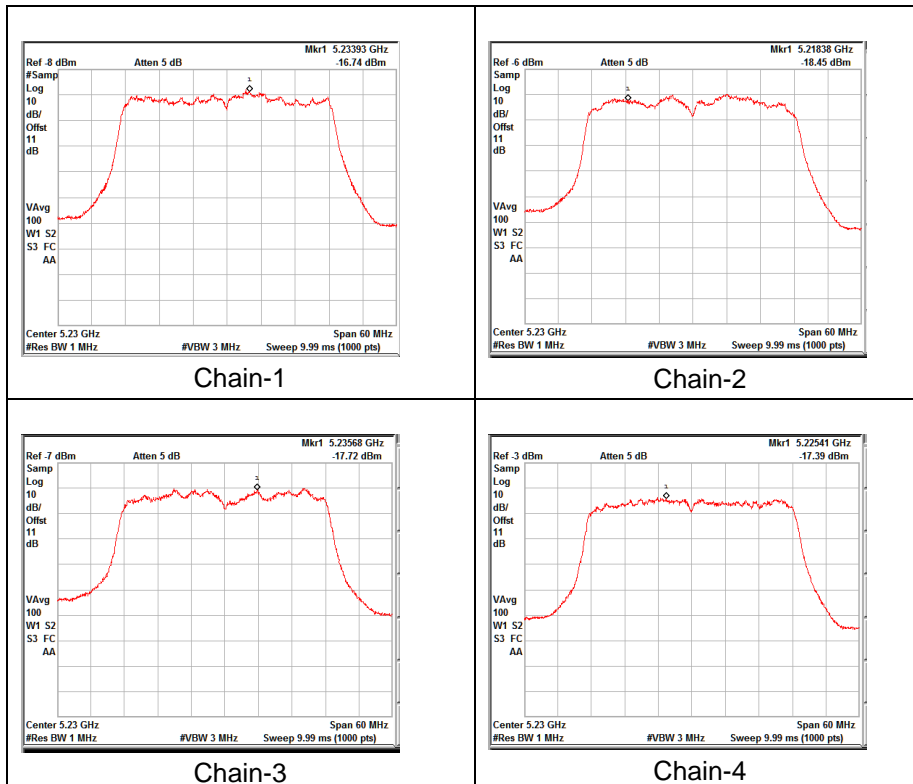

Chain-4

Test Plots

IN23HNHD 001 & IN23HH4B 001

Modulation: 802.11n-40MHz

Data Rate: MCS0

Channel Frequency: 5190MHz

Channel frequency: 5230MHz

Channel frequency: 5755MHz