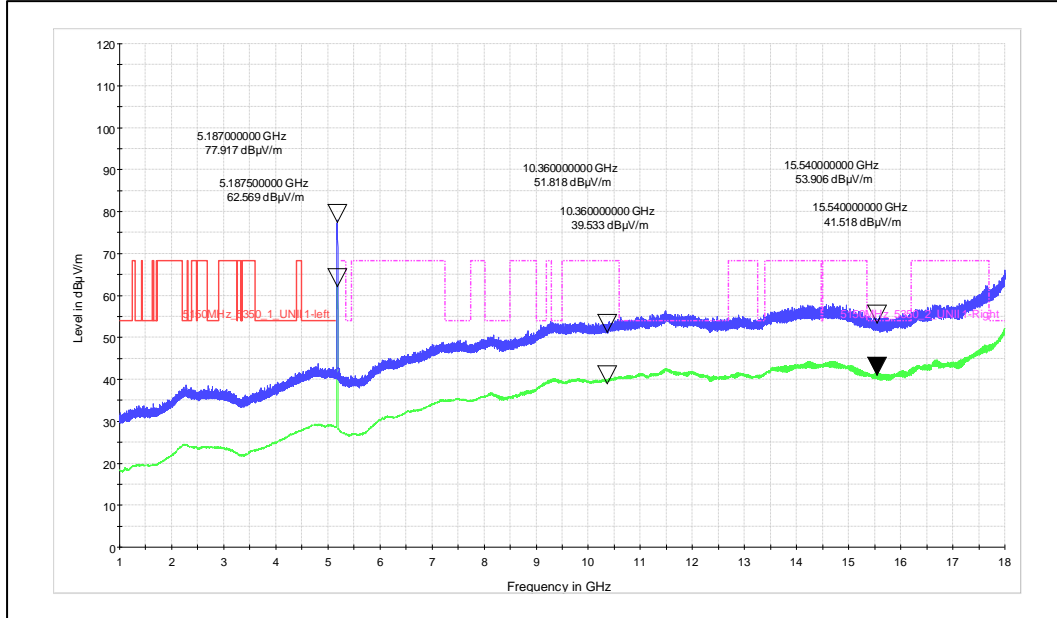

Test Plots

IN23HNHD 001 & IN23HH4B 001

Modulation: 802.11 ax\_ 80 MHz

Data Rate: MCS11

Channel frequency: 5210MHz

Polarization: Vertical

Polarization: Horizontal

Channel frequency: 5775MHz

Polarization: Vertical

Polarization: Horizontal

Test Plots

IN23HNHD 001 & IN23HH4B 001

Modulation: 802.11 a\_ 20 MHz

Data Rate: 54 Mbps

Channel frequency: 5180MHz

Polarization: Vertical

Polarization: Horizontal

Channel frequency: 5240MHz

Polarization: Vertical

Polarization: Horizontal

Channel frequency: 5745MHz

Polarization: Vertical

Polarization: Horizontal

Channel frequency: 5825MHz