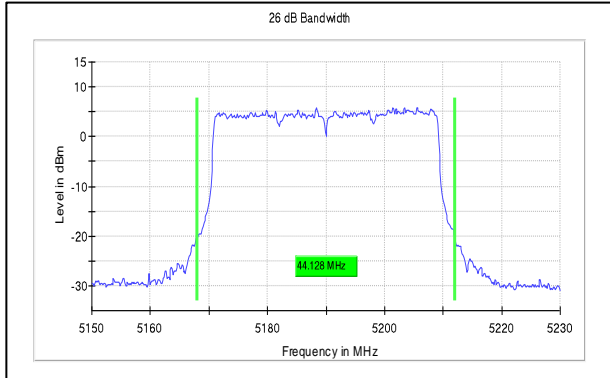

Test Plots

IN23HNHD 001 & IN23HH4B 001

Modulation: 802.11ax-40MHz

Data Rate: MCS11

Channel Frequency:5190MHz