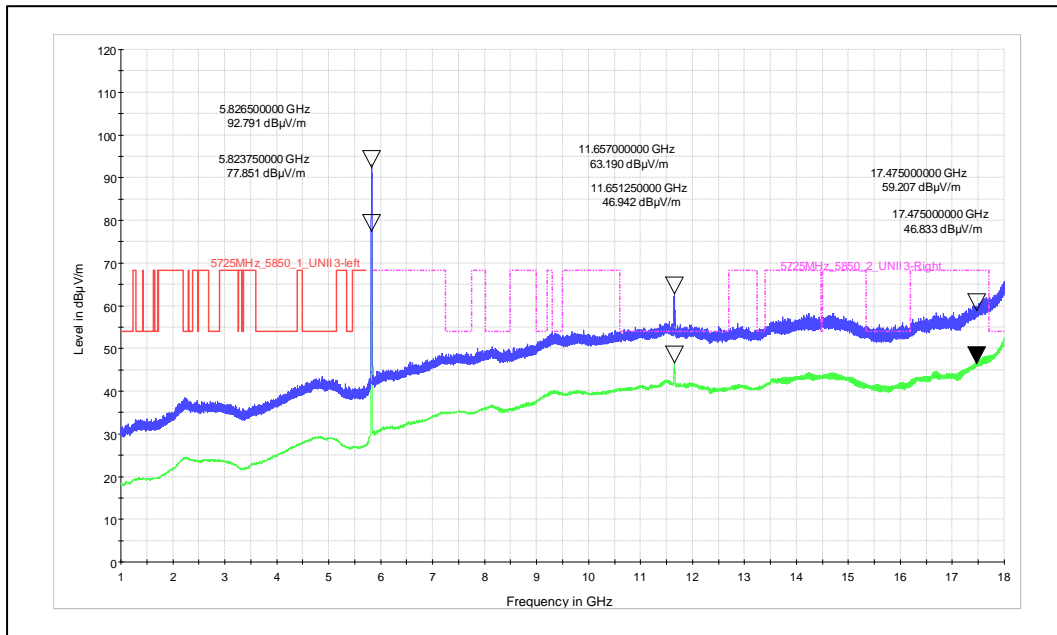

Polarization: Vertical

Polarization: Horizontal

Test Plots

IN23HNHD 001 & IN23HH4B 001

Modulation: 802.11 a\_ 20 MHz

Data Rate: 54 Mbps

Channel frequency: 5180MHz

Polarization: Vertical

Polarization: Horizontal

Channel frequency: 5240MHz

Polarization: Vertical

Polarization: Horizontal

Channel frequency: 5745MHz

Polarization: Vertical

Polarization: Horizontal

Channel frequency: 5825MHz

Polarization: Vertical

Polarization: Horizontal

Test Plots

IN23HNHD 001 & IN23HH4B 001

Modulation: 802.11 n\_ 20 MHz

Data Rate: MCS7

Channel frequency: 5180MHz

Polarization: Vertical