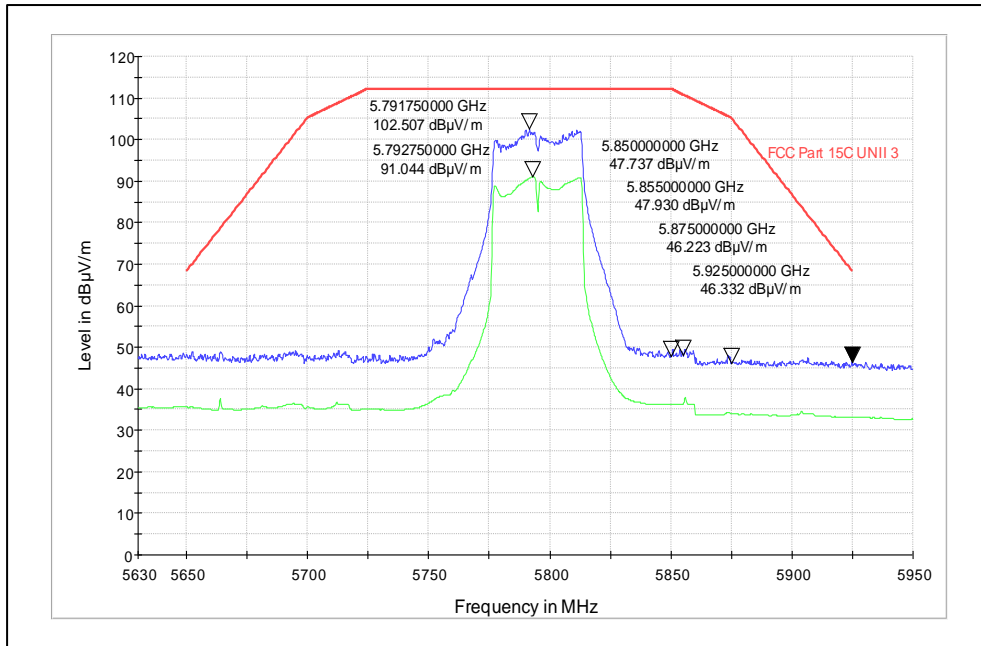

Modulation: 802.11 ac\_ 40 MHz

Data Rate: MCS9

Channel frequency: 5190MHz

Polarization: Vertical

Polarization: Horizontal

Channel frequency: 5230MHz

Polarization: Vertical

Polarization: Horizontal

Test Plots

IN23HNHD 001 & IN23HH4B 001

Channel frequency: 5755MHz

Polarization: Vertical

Polarization: Horizontal

Channel frequency: 5795MHz

Polarization: Vertical

Polarization: Horizontal

Test Plots

IN23HNHD 001 & IN23HH4B 001

Modulation: 802.11 ax\_ 40 MHz

Data Rate: MCS11

Channel frequency: 5190MHz

Polarization: Vertical

Polarization: Horizontal

Channel frequency: 5230MHz