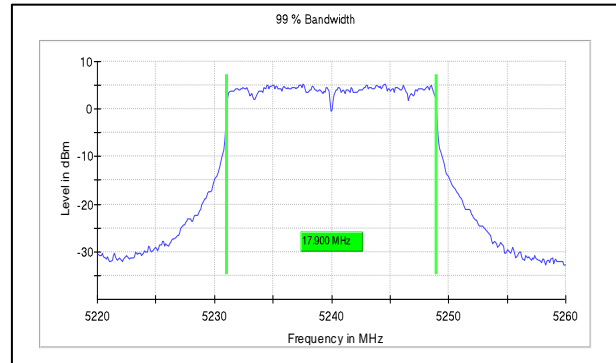

**IN23HNHD 001 & IN23HH4B 001**

**Modulation:** 802.11ac-20MHz

**Data Rate:** MCS8

**Channel Frequency:5180MHz**

**Channel Frequency:5240MHz**

**Channel Frequency:5745MHz**

**Channel Frequency:5825MHz**

**Test Plots**