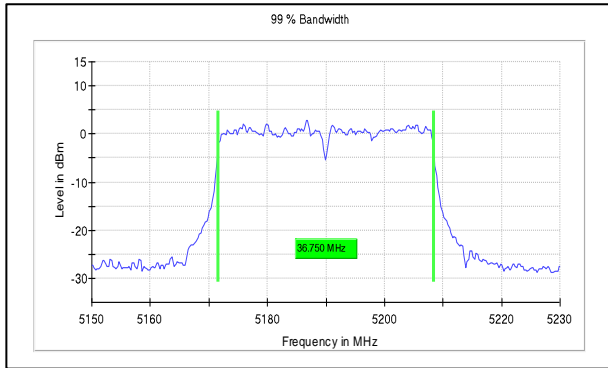

Test Plots

IN23HNHD 001 & IN23HH4B 001

Modulation: 802.11ac-40MHz

Data Rate: MCS9

Channel Frequency:5190MHz