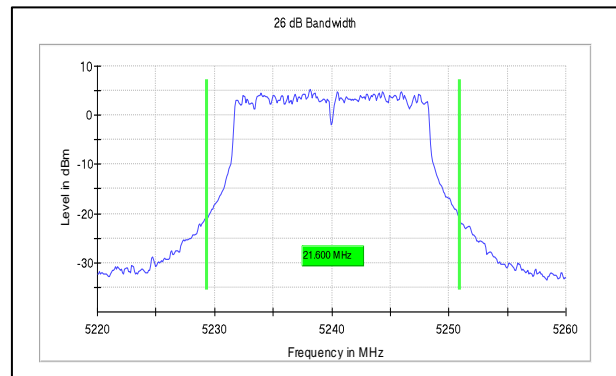

## 1.1 Emission Bandwidth

Modulation: 802.111a

Data Rate: 54Mbps

Channel Frequency:5180MHz

Channel Frequency:5240MHz

Channel Frequency:5745MHz

Channel Frequency:5825MHz

**Test Plots**