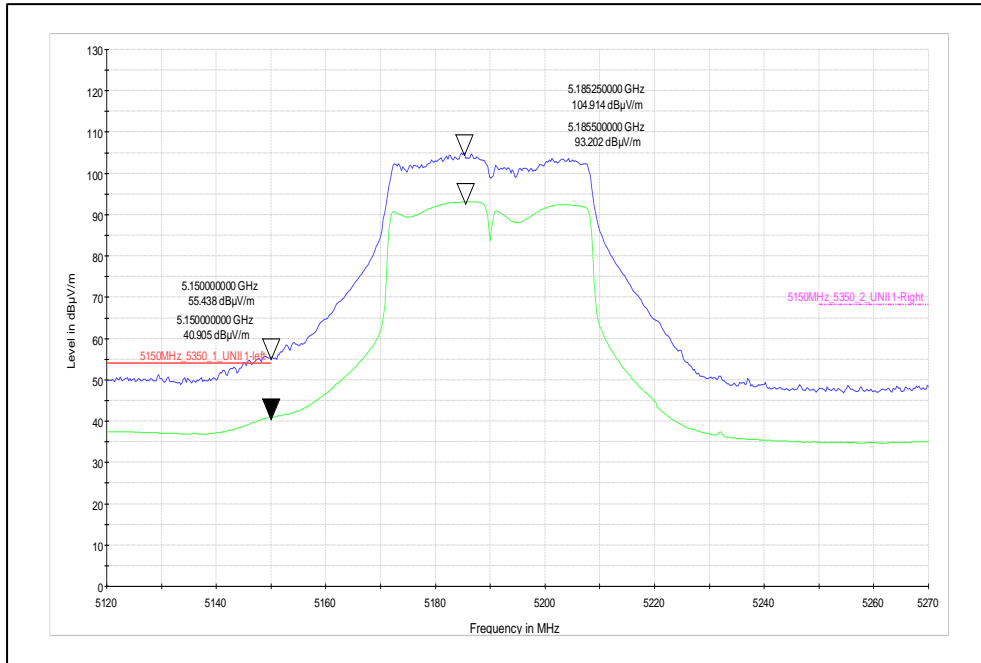

Polarization: Vertical

Polarization: Horizontal

Channel frequency: 5755MHz

Polarization: Vertical

Polarization: Horizontal

Channel frequency: 5795MHz

Polarization: Vertical

Polarization: Horizontal

Modulation: 802.11 ac\_ 40 MHz

Data Rate: MCS9

Channel frequency: 5190MHz

Polarization: Vertical

Polarization: Horizontal

Channel frequency: 5230MHz

Polarization: Vertical

Polarization: Horizontal