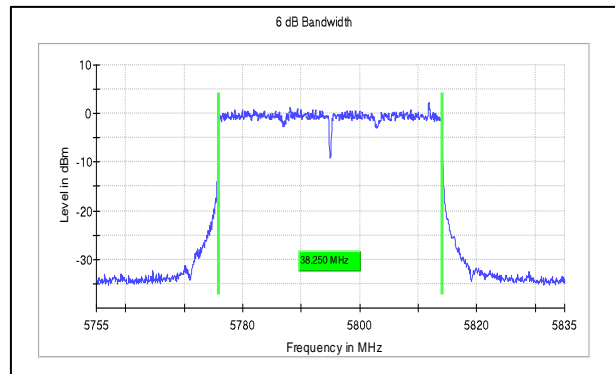

IN23HNHD 001 & IN23HH4B 001

Modulation: 802.11ax-40MHz

Data Rate: MCS11

Channel Frequency:5190MHz

Channel Frequency:5230MHz

Channel Frequency:5755MHz

Channel Frequency:5795MHz

Modulation: 802.11ac-80MHz

Data Rate: MCS9

Channel Frequency:5210MHz

Channel Frequency:5775MHz

**Test Plots**

**IN23HNHD 001 & IN23HH4B 001**

Modulation: 802.11ax-80MHz

Data Rate: MCS11

**Channel Frequency: 5210MHz**