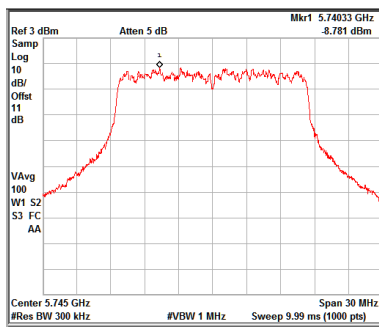

Test Plots

IN23HNHD 001 & IN23HH4B 001

Channel frequency: 5745MHz

Chain-3

Channel frequency: 5825MHz