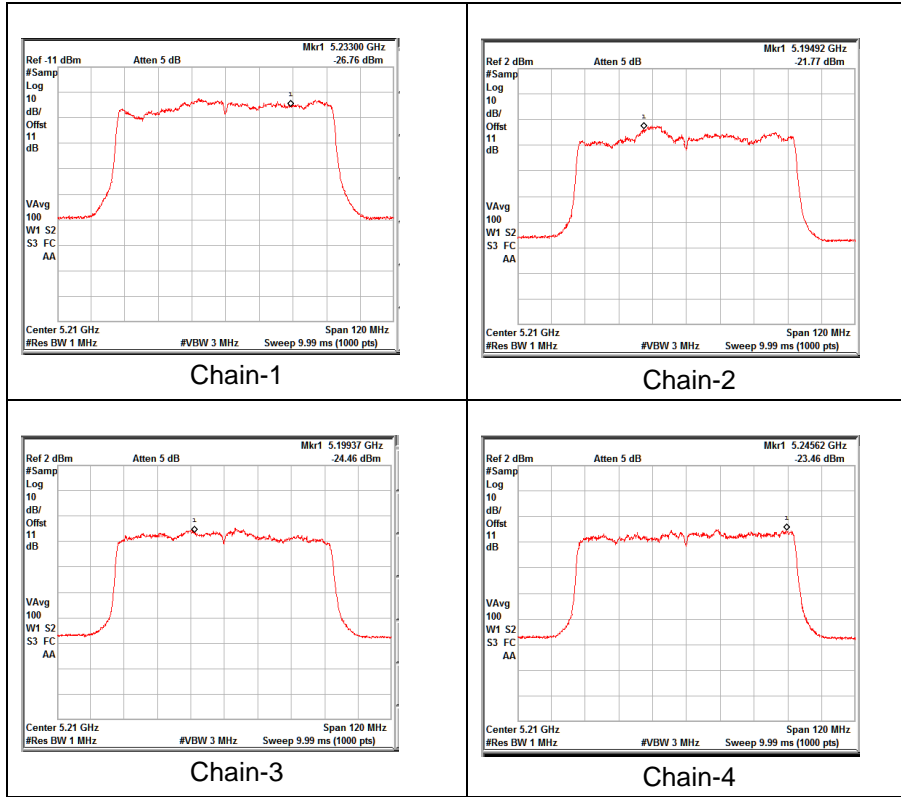

Channel frequency: 5795MHz

Test Plots

IN23HNHD 001 & IN23HH4B 001

Modulation: 802.11ac-80MHz

Data Rate: MCS0

Channel Frequency: 5210MHz

Channel Frequency: 5775MHz