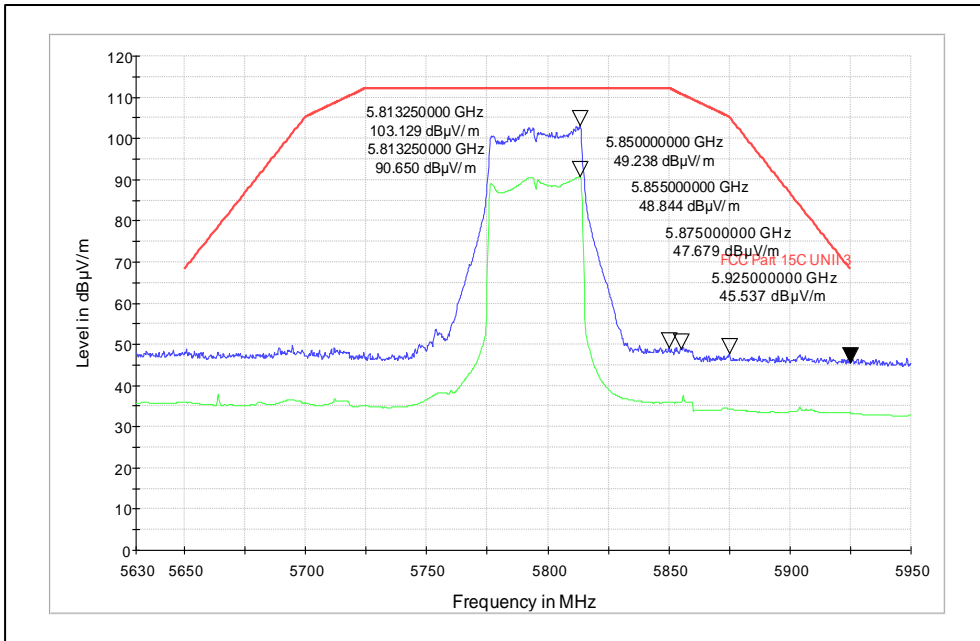

Test Plots

IN23HNHD 001 & IN23HH4B 001

Modulation: 802.11 ax\_ 40 MHz

Data Rate: MCS11

Channel frequency: 5190MHz

Polarization: Vertical

Polarization: Horizontal

Channel frequency: 5230MHz

Polarization: Vertical

Polarization: Horizontal

Channel frequency: 5755MHz

Polarization: Vertical

Polarization: Horizontal

Channel frequency: 5795MHz

Polarization: Vertical

Polarization: Horizontal

Modulation: 802.11 ac\_ 80 MHz

Data Rate: MCS9

Channel frequency: 5210MHz

Polarization: Vertical

Polarization: Horizontal

Channel frequency: 5775MHz

Polarization: Vertical

Polarization: Horizontal