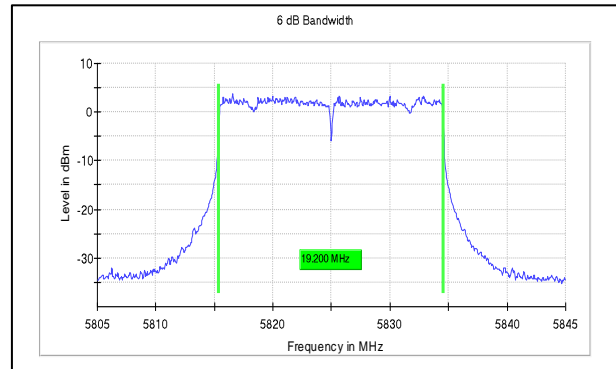

**IN23HNHD 001 & IN23HH4B 001**

Modulation: 802.11ax-20MHz

Data Rate: MCS11

**Channel Frequency:5180MHz**

**Channel Frequency:5240MHz**

**Channel Frequency:5745MHz**

**Channel Frequency:5825MHz**

**Test Plots**