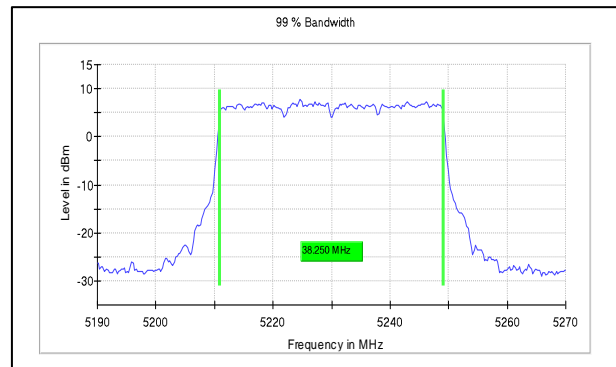

**IN23HNHD 001 & IN23HH4B 001**

**Modulation:** 802.11ax-40MHz

**Data Rate:** MCS11

**Channel Frequency:**5190MHz

**Channel Frequency:**5230MHz

**Channel Frequency:**5755MHz

**Channel Frequency:**5795MHz

**Test Plots**