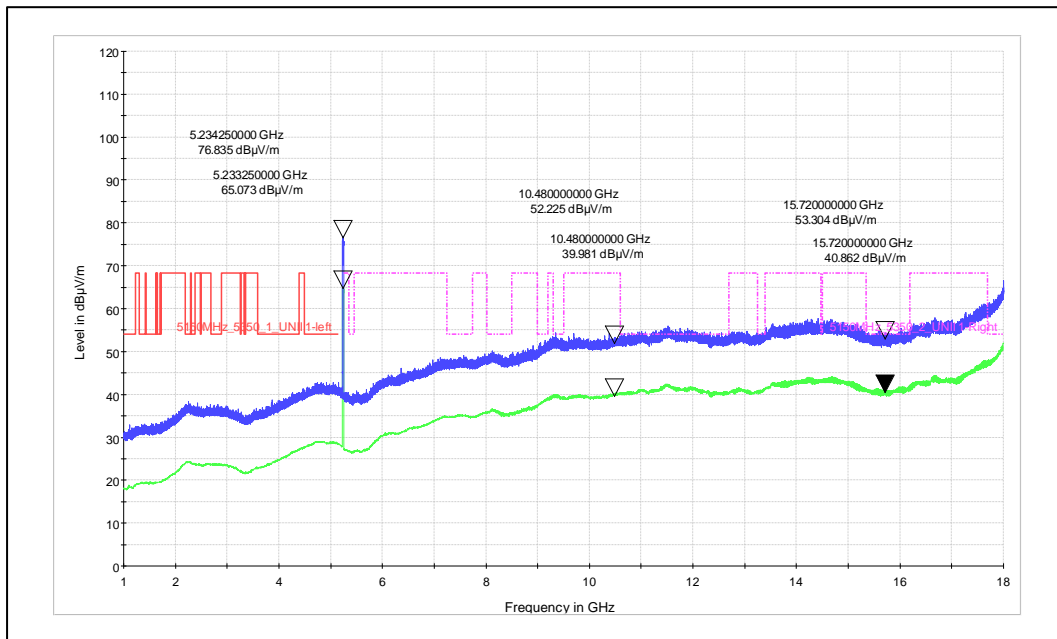

Polarization: Horizontal

Channel frequency: 5240MHz

Polarization: Vertical

Polarization: Horizontal

Channel frequency: 5745MHz

Polarization: Vertical

Polarization: Horizontal

Channel frequency: 5825MHz

Polarization: Vertical

Polarization: Horizontal

Modulation: 802.11 ac\_ 20 MHz

Data Rate: MCS8

Channel frequency: 5180MHz

Polarization: Vertical

Polarization: Horizontal

Channel frequency: 5240MHz

Polarization: Vertical

Polarization: Horizontal

Channel frequency: 5745MHz

Polarization: Vertical

Polarization: Horizontal

Channel frequency: 5825MHz

Polarization: Vertical

Polarization: Horizontal