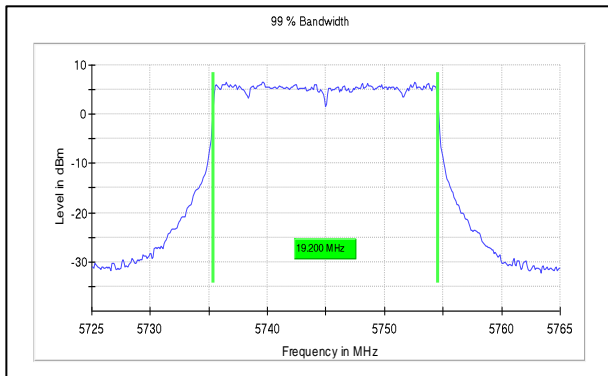

**IN23HNHD 001 & IN23HH4B 001**

Modulation: 802.11ax-20MHz

Data Rate: MCS11

**Channel Frequency:5180MHz**

**Channel Frequency:5240MHz**

**Channel Frequency:5745MHz**

**Channel Frequency:5825MHz**

**Test Plots**