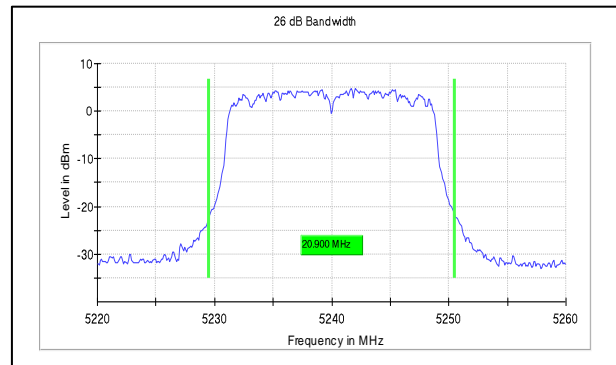

## 1.1 Emission Bandwidth

Modulation: 802.111a

Data Rate: 54Mbps

Channel Frequency:5180MHz

Channel Frequency:5240MHz

Channel Frequency:5745MHz

Channel Frequency:5825MHz

**Test Plots**

**IN23HNHD 001 & IN23HH4B 001**

Modulation: 802.11n-20MHz

Data Rate: MCS7

**Channel Frequency:5180MHz**

**Channel Frequency:5240MHz**

**Channel Frequency:5745MHz**

**Channel Frequency:5825MHz**

**Test Plots**