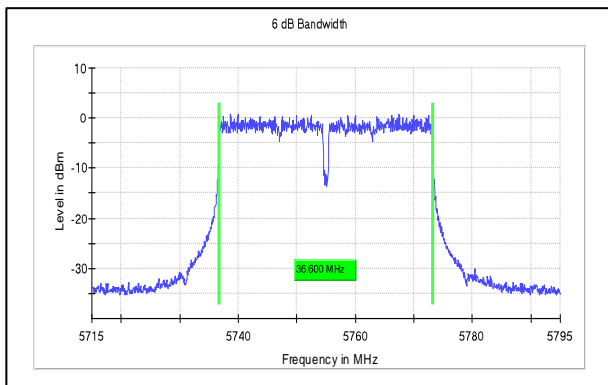

**IN23HNHD 001 & IN23HH4B 001**

Modulation: 802.11ac-40MHz

Data Rate: MCS9

**Channel Frequency:5190MHz**

**Channel Frequency:5230MHz**

**Channel Frequency:5755MHz**

**Channel Frequency:5795MHz**

Test Plots