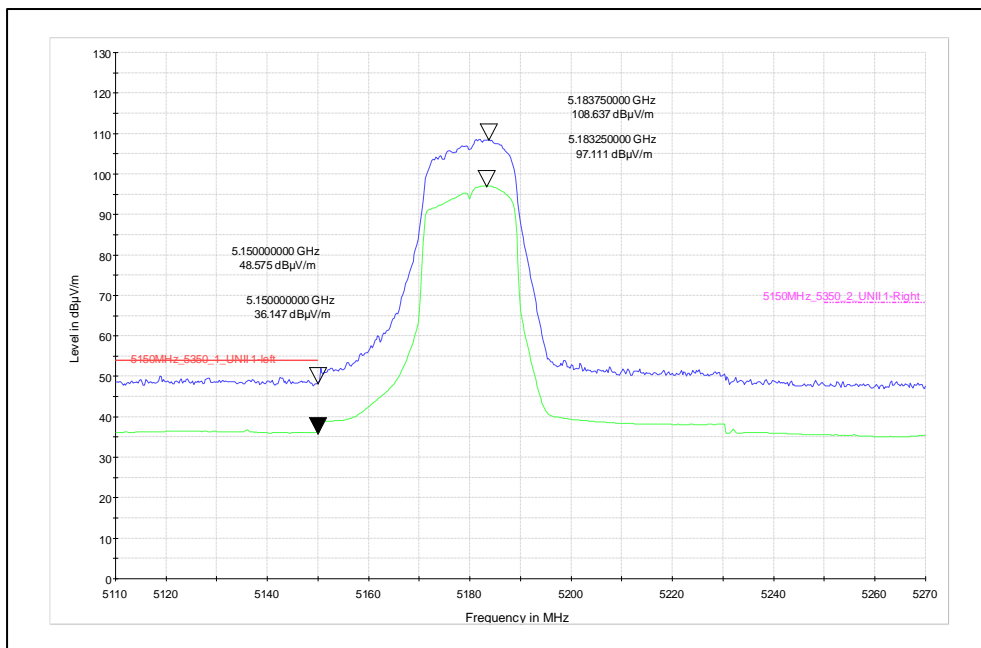

Test Plots

IN23HNHD 001 & IN23HH4B 001

Modulation: 802.11n

Data Rate: MCS7

Channel Frequency: 5180MHz