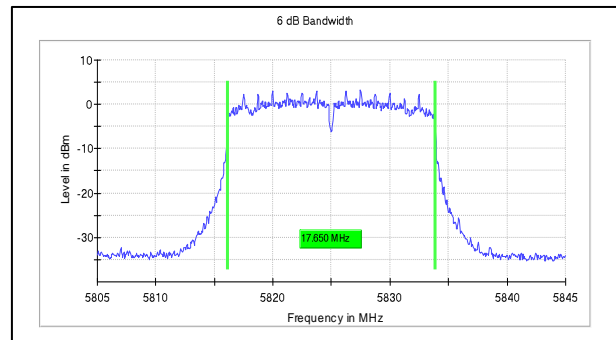

## 1.1 Emission Bandwidth

Modulation: 802.111a

Data Rate: 54Mbps

Channel Frequency:5180MHz

Channel Frequency:5240MHz

Channel Frequency:5745MHz

Channel Frequency:5825MHz

**Test Plots**

**IN23HNHD 001 & IN23HH4B 001**

Modulation: 802.11n-20MHz

Data Rate: MCS7

**Channel Frequency:5180MHz**

**Channel Frequency:5240MHz**

**Channel Frequency:5745MHz**

**Channel Frequency:5825MHz**

**Test Plots**

**IN23HNHD 001 & IN23HH4B 001**

Modulation: 802.11ac-20MHz

Data Rate: MCS8

**Channel Frequency:5180MHz**

**Channel Frequency:5240MHz**

**Channel Frequency:5745MHz**

**Channel Frequency:5825MHz**

**Test Plots**