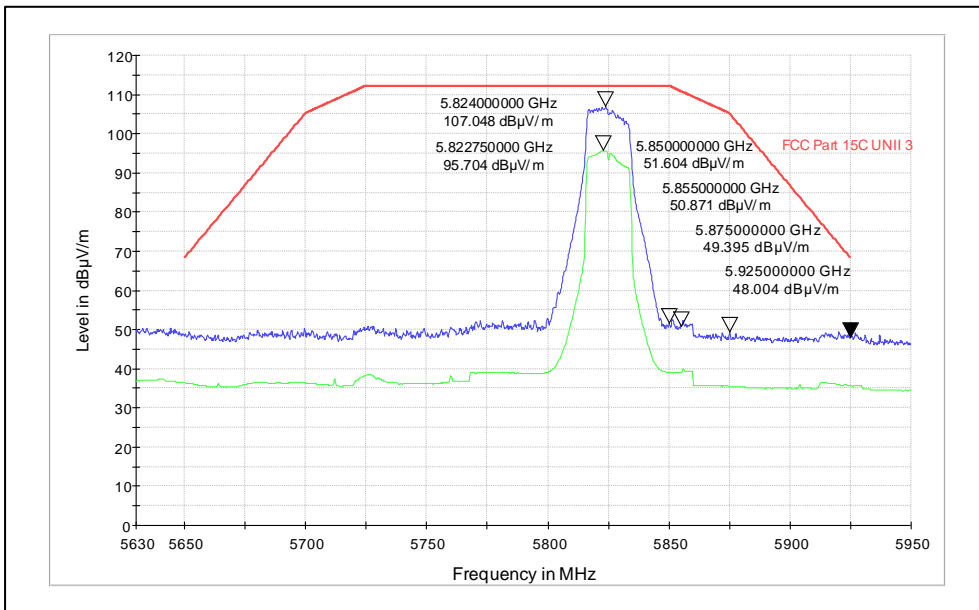

Channel Frequency: 5825MHz

Polarization: Vertical

Polarization: Horizontal

Test Plots

IN23HNHD 001 & IN23HH4B 001

Modulation: 802.11n

Data Rate: MCS7

Channel Frequency: 5180MHz

Polarization: Vertical

Channel frequency: 5240MHz

Polarization: Vertical

Polarization: Horizontal

Channel frequency: 5745MHz

Polarization: Vertical

Polarization: Horizontal

Channel frequency: 5825MHz

Polarization: Vertical

Polarization: Horizontal

Modulation: 802.11ac

Data Rate: MCS8

Channel frequency: 5180MHz

Polarization: Vertical

Polarization: Horizontal

Channel frequency: 5240MHz