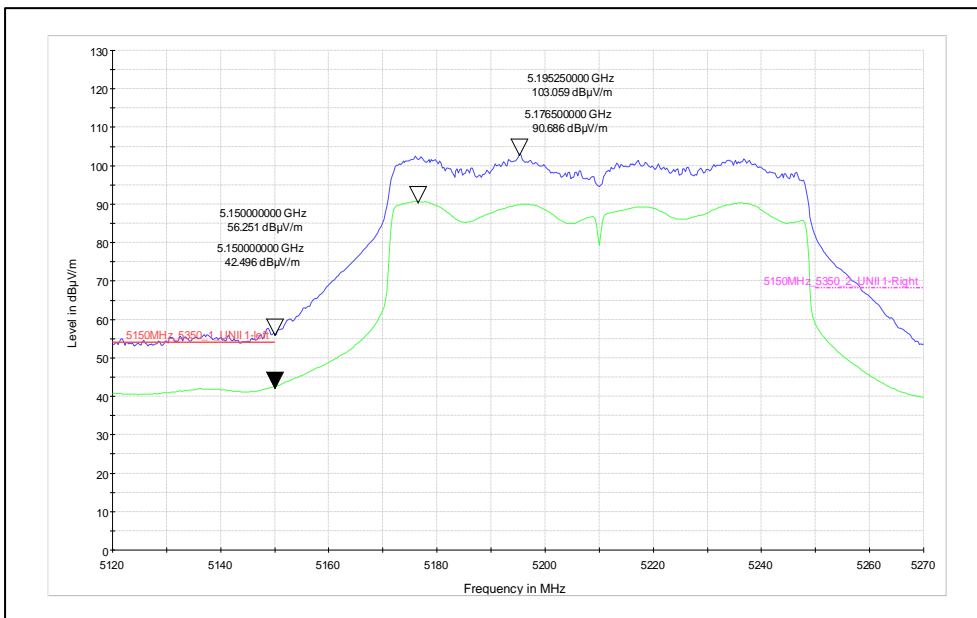

Test Plots

IN23HNHD 001 & IN23HH4B 001

Modulation: 802.11 ax\_ 40 MHz

Data Rate: MCS11

Channel frequency: 5190MHz

Polarization: Vertical

Polarization: Horizontal

Channel frequency: 5230MHz

Polarization: Vertical

Polarization: Horizontal

Channel frequency: 5755MHz

Polarization: Vertical

Polarization: Horizontal

Channel frequency: 5795MHz

Polarization: Vertical

Polarization: Horizontal

Modulation: 802.11 ac\_ 80 MHz

Data Rate: MCS9

Channel frequency: 5210MHz

Polarization: Vertical

Polarization: Horizontal

Channel frequency: 5775MHz

Polarization: Vertical

Polarization: Horizontal