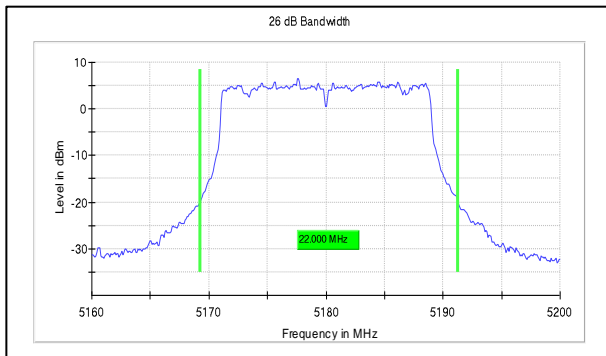

Test Plots

IN23HNHD 001 & IN23HH4B 001

Modulation: 802.11ac-20MHz

Data Rate: MCS8

Channel Frequency:5180MHz