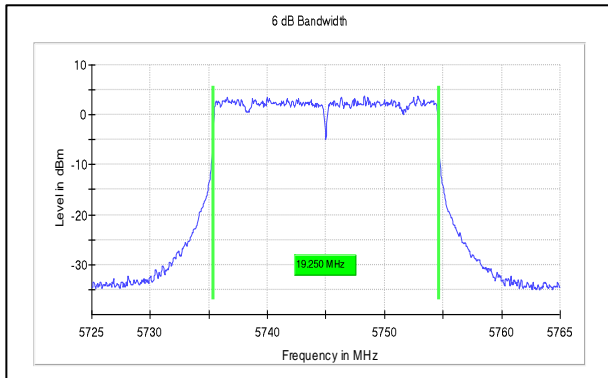

**IN23HNHD 001 & IN23HH4B 001**

Modulation: 802.11ax-20MHz

Data Rate: MCS11

**Channel Frequency:5180MHz**

**Channel Frequency:5240MHz**

**Channel Frequency:5745MHz**

**Channel Frequency:5825MHz**

**Test Plots**