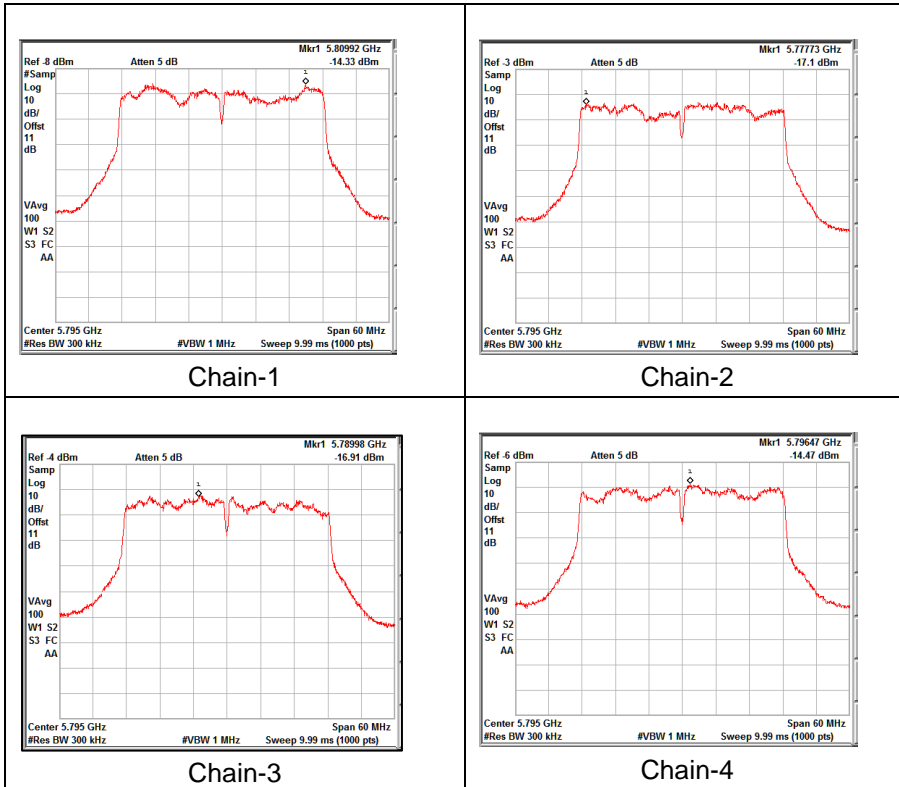

Channel frequency: 5795MHz