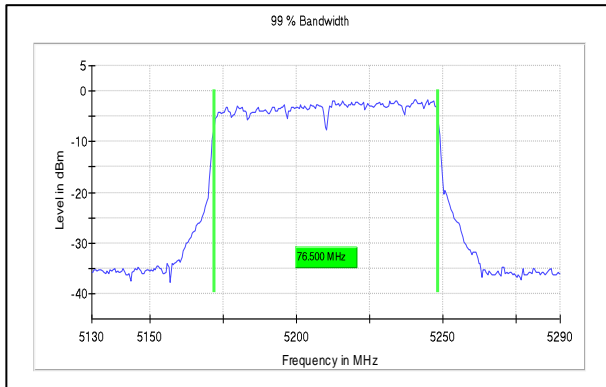

Test Plots

IN23HNHD 001 & IN23HH4B 001

Modulation: 802.11ac-80MHz

Data Rate: MCS9

Channel Frequency:5210MHz