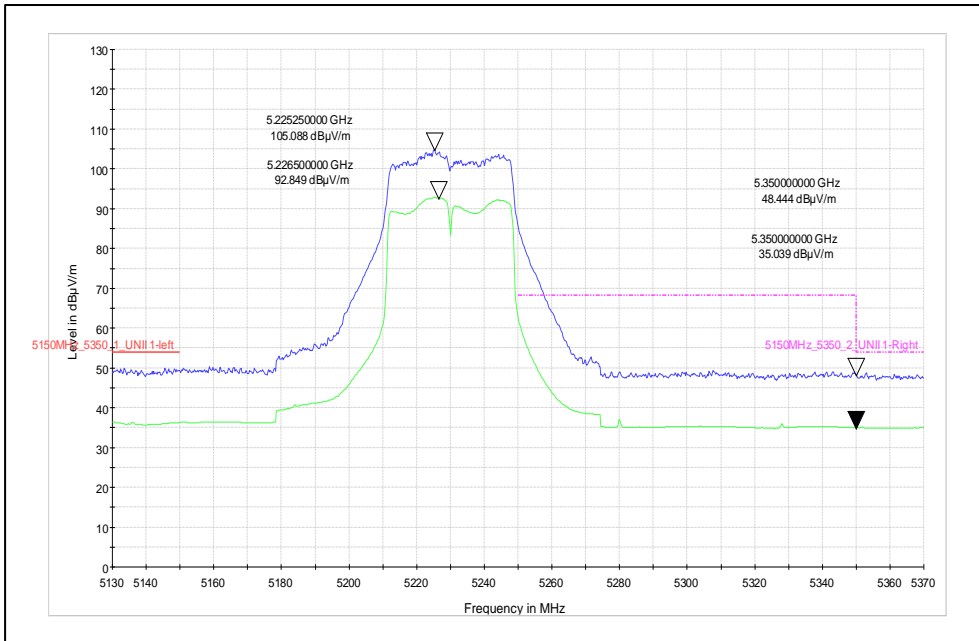

Modulation: 802.11 ac\_ 40 MHz

Data Rate: MCS9

Channel frequency: 5190MHz

Polarization: Vertical

Polarization: Horizontal

Channel frequency: 5230MHz

Polarization: Vertical

Polarization: Horizontal