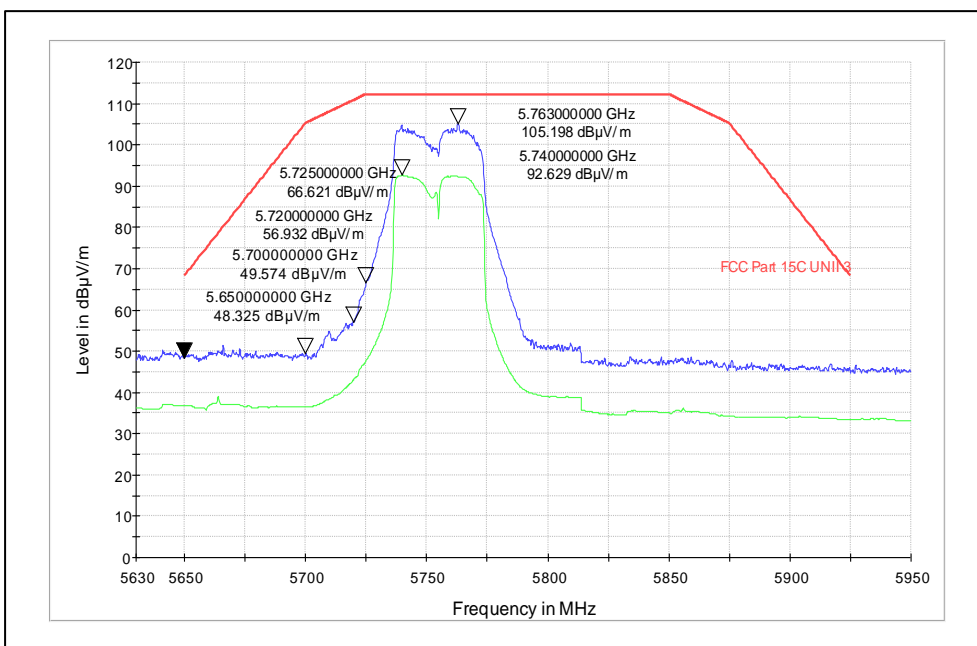

Test Plots

IN23HNHD 001 & IN23HH4B 001

Modulation: 802.11n-40MHz

Data Rate: MCS7

Channel frequency: 5190MHz

Polarization: Vertical

Polarization: Horizontal

Channel frequency: 5230MHz

Polarization: Vertical

Polarization: Horizontal

Channel frequency: 5755MHz

Polarization: Vertical

Polarization: Horizontal

Channel frequency: 5795MHz

Polarization: Vertical

Polarization: Horizontal

Modulation: 802.11 ac\_ 40 MHz

Data Rate: MCS9

Channel frequency: 5190MHz

Polarization: Vertical

Polarization: Horizontal

Channel frequency: 5230MHz

Polarization: Vertical

Polarization: Horizontal