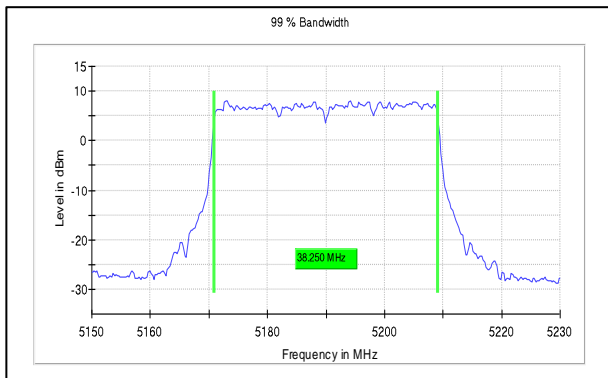

Test Plots

IN23HNHD 001 & IN23HH4B 001

Modulation: 802.11ax-40MHz

Data Rate: MCS11

Channel Frequency:5190MHz