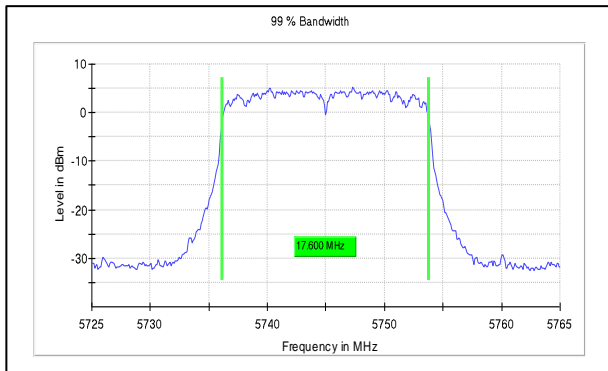

## 1.2 Occupied Channel Bandwidth

Modulation: 802.111a

Data Rate: 54Mbps

Channel Frequency:5180MHz

Channel Frequency:5240MHz

Channel Frequency:5745MHz

Channel Frequency:5825MHz

**Test Plots**

**IN23HNHD 001 & IN23HH4B 001**

**Modulation:** 802.11n-20MHz

**Data Rate:** MCS7

**Channel Frequency:5180MHz**

**Channel Frequency:5240MHz**

**Channel Frequency:5745MHz**

**Channel Frequency:5825MHz**

**Test Plots**