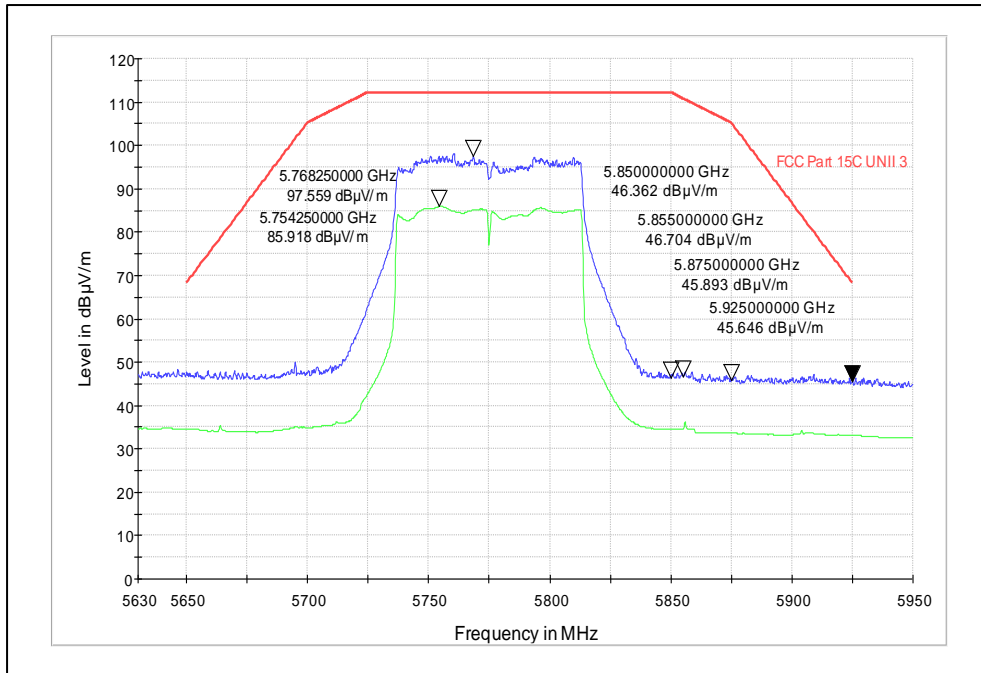

Polarization: Vertical

Polarization: Horizontal

Channel frequency: 5755MHz

Polarization: Vertical

Polarization: Horizontal

Channel frequency: 5795MHz

Polarization: Vertical

Polarization: Horizontal

Modulation: 802.11 ac\_ 80 MHz

Data Rate: MCS9

Channel frequency: 5210MHz

Polarization: Vertical

Polarization: Horizontal

Channel frequency: 5775MHz

Polarization: Vertical

Polarization: Horizontal

Test Plots

IN23HNHD 001 & IN23HH4B 001

Modulation: 802.11 ax\_ 80 MHz

Data Rate: MCS11

Channel frequency: 5210MHz

Polarization: Vertical

Polarization: Horizontal

Channel frequency: 5775MHz