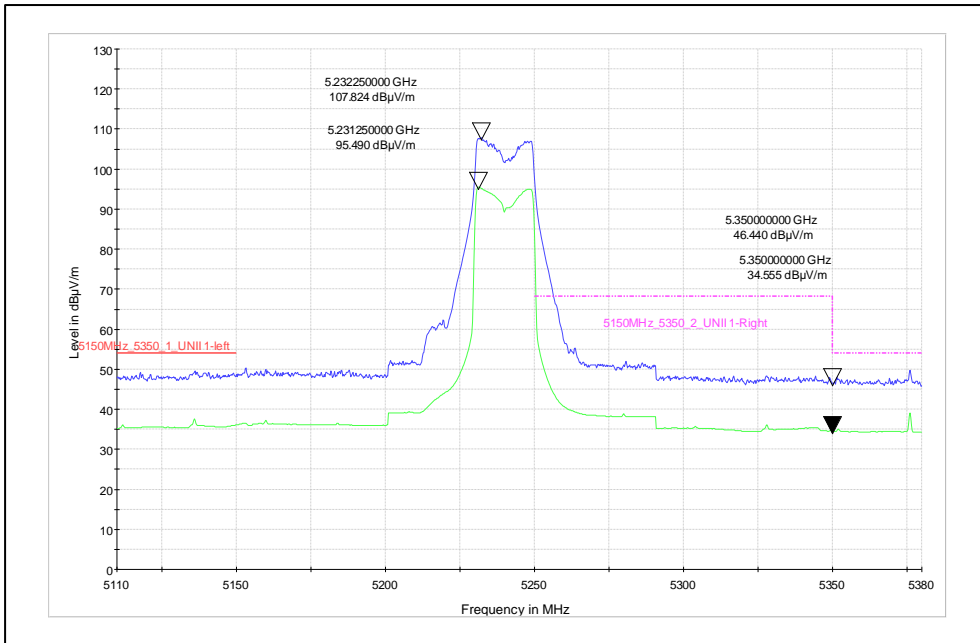

Test Plots

IN23HNHD 001 & IN23HH4B 001

Modulation: 802.11ax

Data Rate: MCS11

Channel frequency: 5180MHz

Polarization: Vertical

Polarization: Horizontal

Channel frequency: 5240MHz