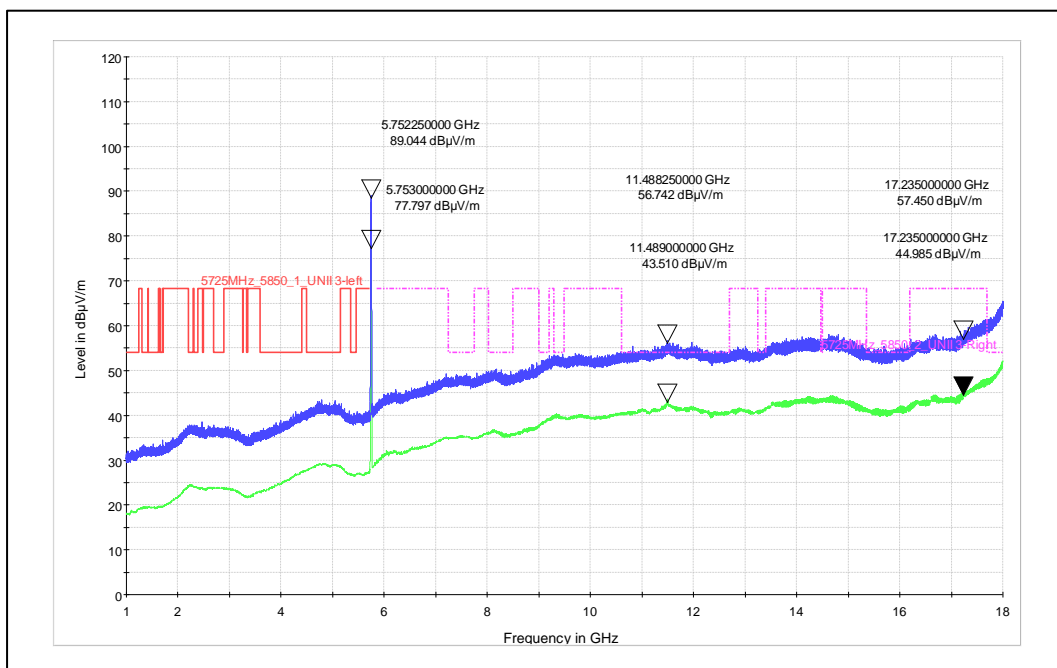

Polarization: Vertical

Polarization: Horizontal

Test Plots

IN23HNHD 001 & IN23HH4B 001

Modulation: 802.11 n\_ 20 MHz

Data Rate: MCS7

Channel frequency: 5180MHz

Polarization: Vertical

Polarization: Horizontal

Channel frequency: 5240MHz

Polarization: Vertical

Polarization: Horizontal

Channel frequency: 5745MHz

Polarization: Vertical

Polarization: Horizontal

Channel frequency: 5825MHz

Polarization: Vertical

Polarization: Horizontal

Modulation: 802.11 ac\_ 20 MHz

Data Rate: MCS8

Channel frequency: 5180MHz

Polarization: Vertical

Polarization: Horizontal

Channel frequency: 5240MHz