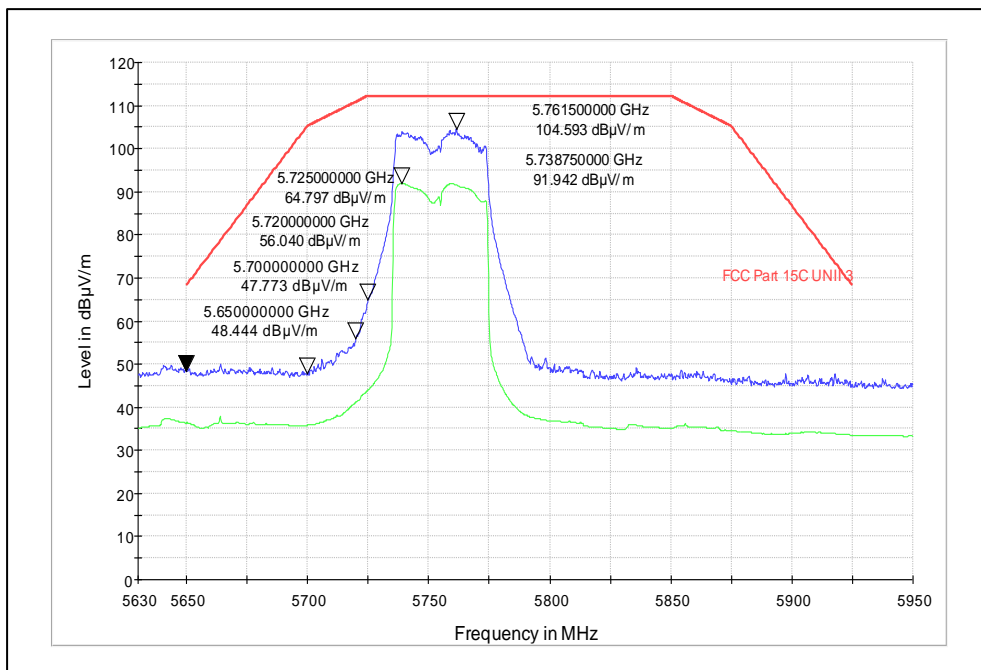

Test Plots

IN23HNHD 001 & IN23HH4B 001

Modulation: 802.11 ax\_ 40 MHz

Data Rate: MCS11

Channel frequency: 5190MHz

Polarization: Vertical

Polarization: Horizontal

Channel frequency: 5230MHz

Polarization: Vertical

Polarization: Horizontal

Channel frequency: 5755MHz

Polarization: Vertical

Polarization: Horizontal

Channel frequency: 5795MHz

Polarization: Vertical

Polarization: Horizontal

Modulation: 802.11 ac\_ 80 MHz

Data Rate: MCS9

Channel frequency: 5210MHz

Polarization: Vertical

Polarization: Horizontal

Channel frequency: 5775MHz

Polarization: Vertical

Polarization: Horizontal