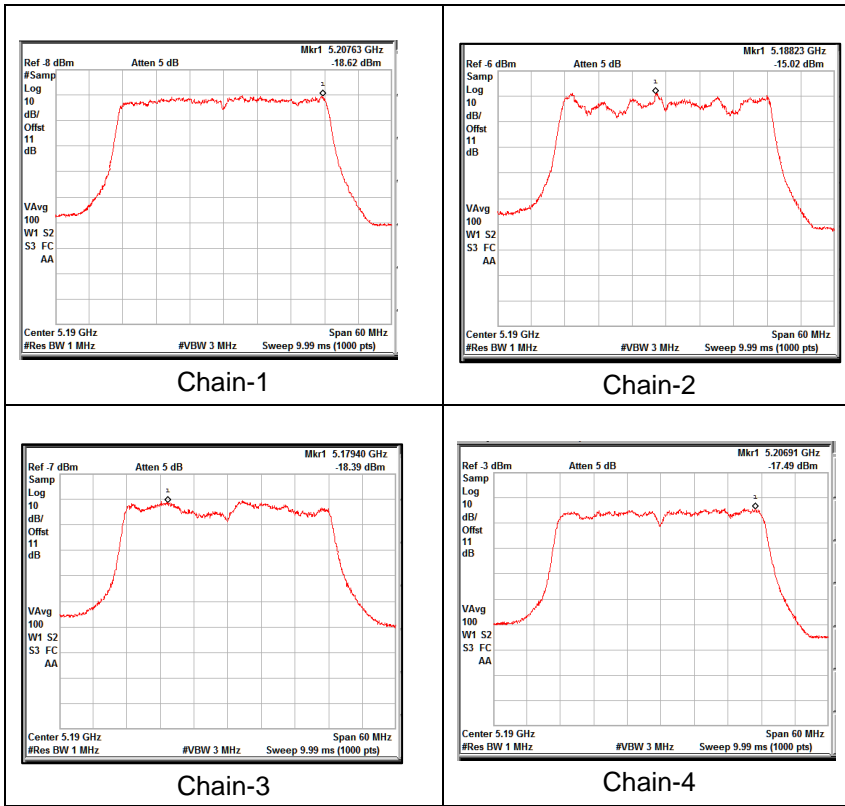

Chain-4

Test Plots

IN23HNHD 001 & IN23HH4B 001

Modulation: 802.11n-40MHz

Data Rate: MCS0

Channel Frequency: 5190MHz

Channel frequency: 5230MHz

Channel frequency: 5755MHz