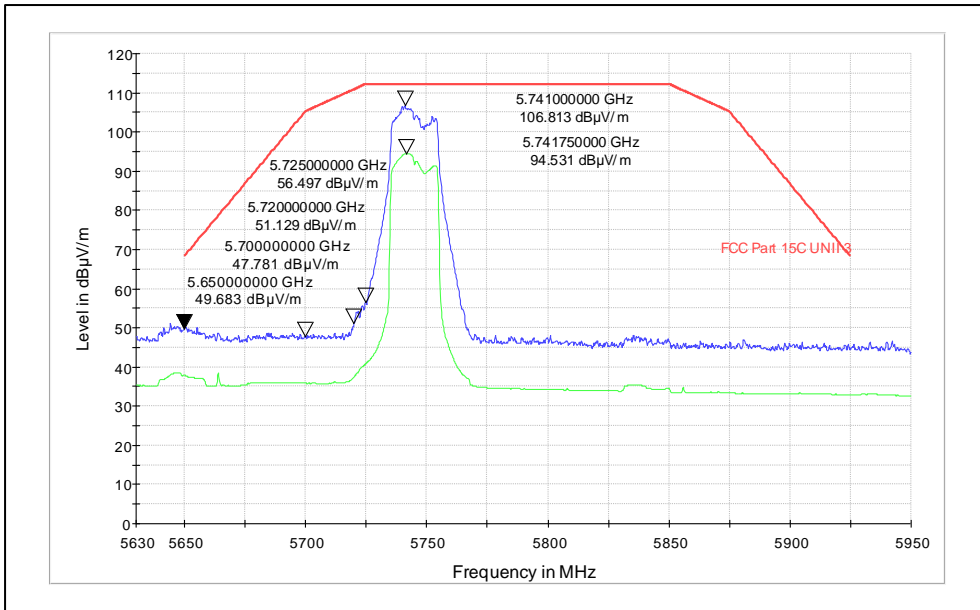

Test Plots

IN23HNHD 001 & IN23HH4B 001

Modulation: 802.11ax

Data Rate: MCS11

Channel frequency: 5180MHz

Polarization: Vertical

Polarization: Horizontal

Channel frequency: 5240MHz

Polarization: Vertical

Polarization: Horizontal

Channel frequency: 5745MHz

Polarization: Vertical

Polarization: Horizontal

Channel frequency: 5825MHz

Polarization: Vertical

Polarization: Horizontal