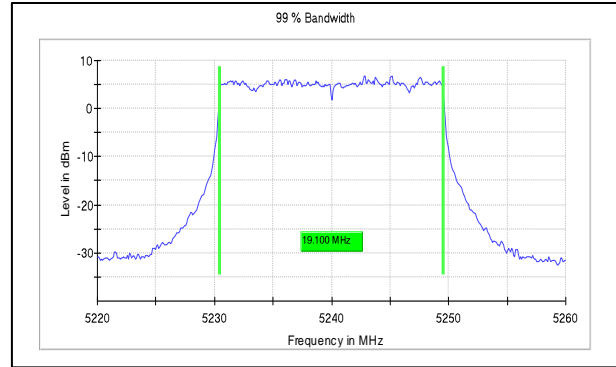

**IN23HNHD 001 & IN23HH4B 001**

Modulation: 802.11ax-20MHz

Data Rate: MCS11

**Channel Frequency:5180MHz**

**Channel Frequency:5240MHz**

**Channel Frequency:5745MHz**

**Channel Frequency:5825MHz**

**Test Plots**