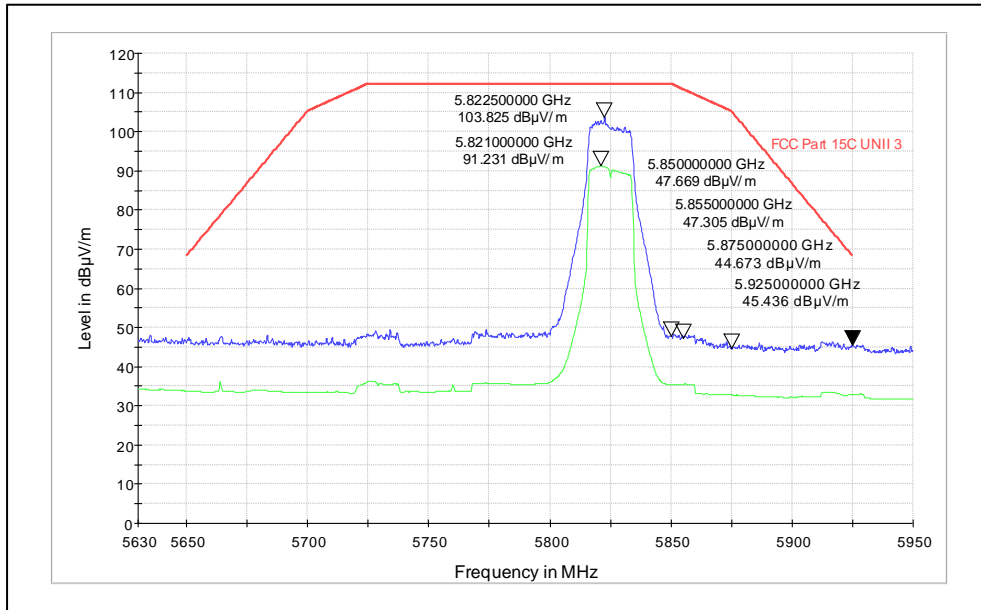

Polarization: Vertical

Polarization: Horizontal

Modulation: 802.11ac

Data Rate: MCS8

Channel frequency: 5180MHz

Polarization: Vertical

Polarization: Horizontal

Channel frequency: 5240MHz

Polarization: Vertical

Polarization: Horizontal

Channel frequency: 5745MHz

Polarization: Vertical

Polarization: Horizontal

Channel frequency: 5825MHz

Polarization: Vertical

Polarization: Horizontal

Test Plots

IN23HNHD 001 & IN23HH4B 001

Modulation: 802.11ax

Data Rate: MCS11

Channel frequency: 5180MHz

Polarization: Vertical

Polarization: Horizontal

Channel frequency: 5240MHz