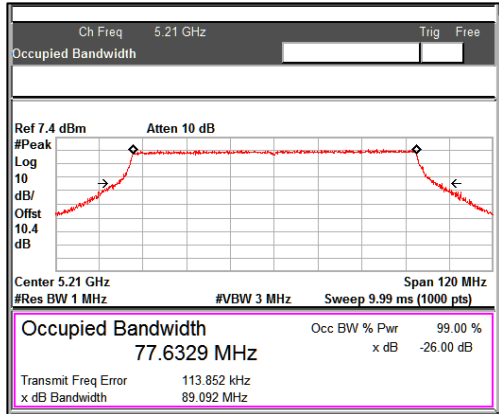

Data Rate: MCS9

Channel Frequency:5210MHz

Channel Frequency:5775MHz

**Test Plots**

**IN23HNHD 001 & IN23HH4B 001**

Modulation: 802.11ax-80MHz

Data Rate: MCS11

**Channel Frequency: 5210MHz**