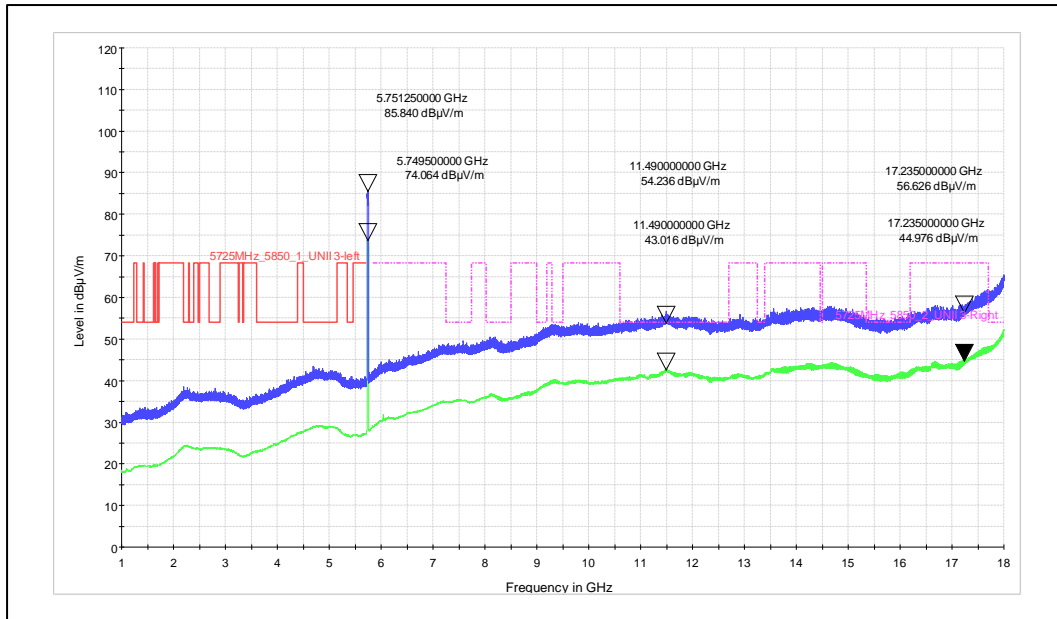

Polarization: Horizontal

Channel frequency: 5240MHz

Polarization: Vertical

Polarization: Horizontal

Channel frequency: 5745MHz

Polarization: Vertical

Polarization: Horizontal

Channel frequency: 5825MHz

Polarization: Vertical

Polarization: Horizontal

Modulation: 802.11 ac\_ 20 MHz

Data Rate: MCS8

Channel frequency: 5180MHz

Polarization: Vertical

Polarization: Horizontal

Channel frequency: 5240MHz

Polarization: Vertical

Polarization: Horizontal

Channel frequency: 5745MHz

Polarization: Vertical

Polarization: Horizontal

Channel frequency: 5825MHz

Polarization: Vertical

Polarization: Horizontal