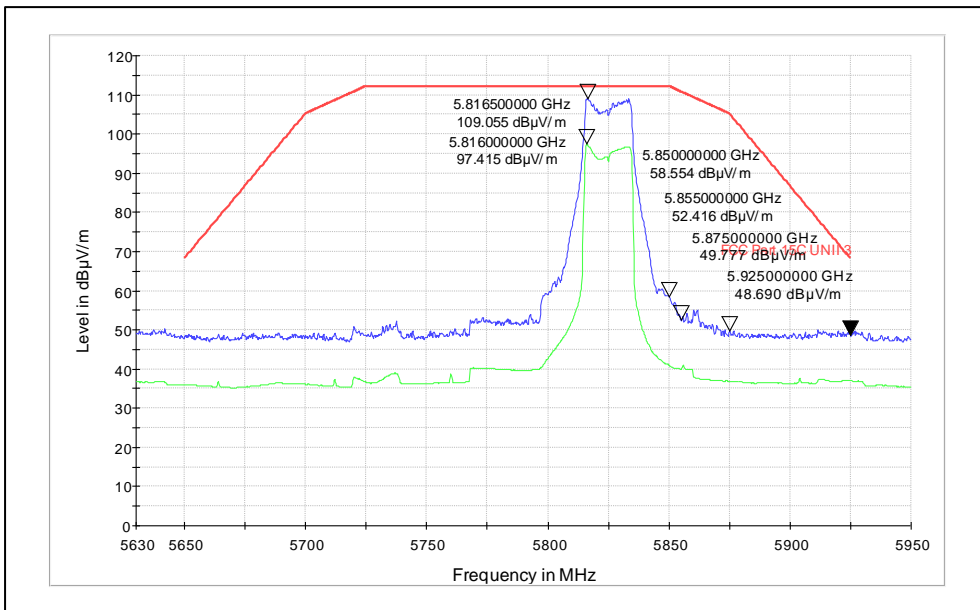

Test Plots

IN23HNHD 001 & IN23HH4B 001

Modulation: 802.11ax

Data Rate: MCS11

Channel frequency: 5180MHz

Polarization: Vertical

Polarization: Horizontal

Channel frequency: 5240MHz

Polarization: Vertical

Polarization: Horizontal

Channel frequency: 5745MHz

Polarization: Vertical

Polarization: Horizontal

Channel frequency: 5825MHz

Polarization: Vertical

Polarization: Horizontal

Test Plots

IN23HNHD 001 & IN23HH4B 001

Modulation: 802.11n-40MHz

Data Rate: MCS7

Channel frequency: 5190MHz

Polarization: Vertical

Polarization: Horizontal

Channel frequency: 5230MHz