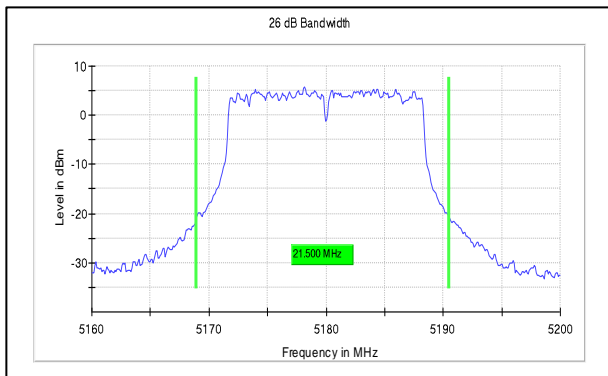

# 1. Test Plots Wi-Fi 5GHz

## 1.1 Emission Bandwidth

Modulation: 802.111a

Data Rate: 54Mbps

Channel Frequency:5180MHz

Channel Frequency:5240MHz

Channel Frequency:5745MHz

Channel Frequency:5825MHz

**Test Plots**