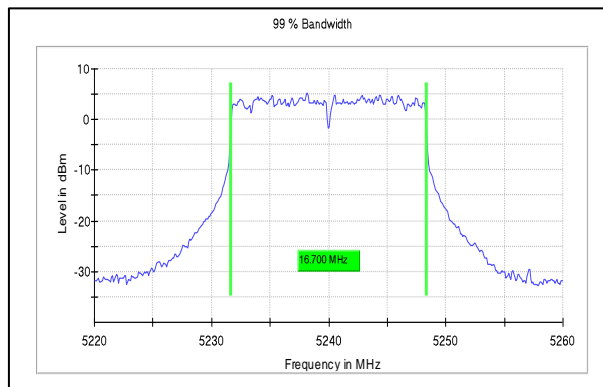

## 1.2 Occupied Channel Bandwidth

Modulation: 802.111a

Data Rate: 54Mbps

Channel Frequency:5180MHz

Channel Frequency:5240MHz

Channel Frequency:5745MHz

Channel Frequency:5825MHz

**Test Plots**