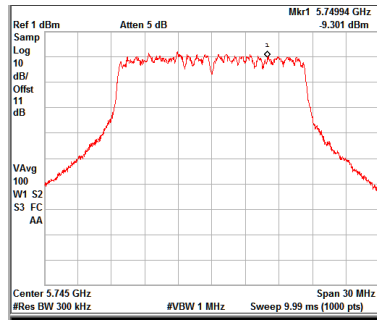

Test Plots

IN23HNHD 001 & IN23HH4B 001

Channel frequency: 5745MHz

Chain-2

Channel frequency: 5825MHz