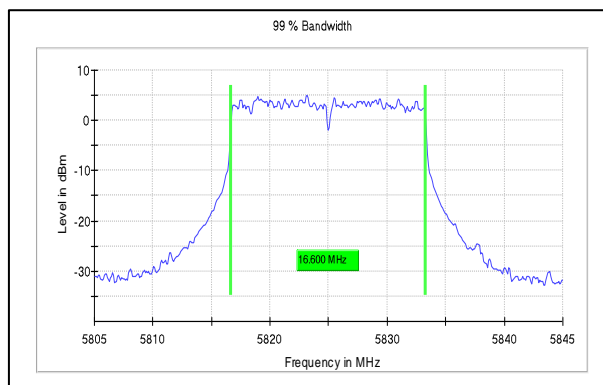

## 1.2 Occupied Channel Bandwidth

Modulation: 802.111a

Data Rate: 54Mbps

Channel Frequency:5180MHz

Channel Frequency:5240MHz

Channel Frequency:5745MHz

Channel Frequency:5825MHz

**Test Plots**