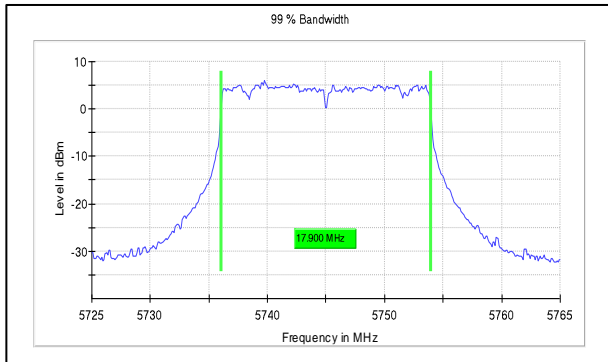

**IN23HNHD 001 & IN23HH4B 001**

**Modulation:** 802.11ac-20MHz

**Data Rate:** MCS8

**Channel Frequency:5180MHz**

**Channel Frequency:5240MHz**

**Channel Frequency:5745MHz**

**Channel Frequency:5825MHz**

**Test Plots**

**IN23HNHD 001 & IN23HH4B 001**

Modulation: 802.11ax-20MHz

Data Rate: MCS11

**Channel Frequency:5180MHz**

**Channel Frequency:5240MHz**

**Channel Frequency:5745MHz**

**Channel Frequency:5825MHz**

**Test Plots**