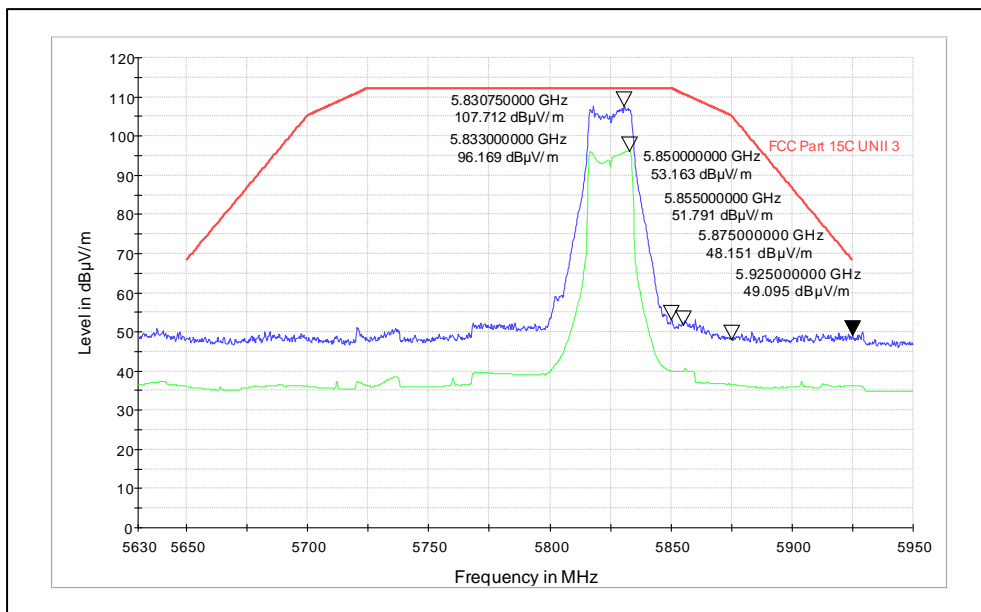

Polarization: Vertical

Polarization: Horizontal

Modulation: 802.11ac

Data Rate: MCS8

Channel frequency: 5180MHz

Polarization: Vertical

Polarization: Horizontal

Channel frequency: 5240MHz

Polarization: Vertical

Polarization: Horizontal

Channel frequency: 5745MHz

Polarization: Vertical

Polarization: Horizontal

Channel frequency: 5825MHz

Polarization: Vertical

Polarization: Horizontal

Test Plots

IN23HNHD 001 & IN23HH4B 001

Modulation: 802.11ax

Data Rate: MCS11

Channel frequency: 5180MHz

Polarization: Vertical

Polarization: Horizontal

Channel frequency: 5240MHz