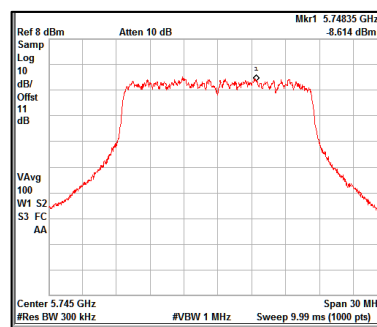

Chain-4

Channel frequency: 5825MHz