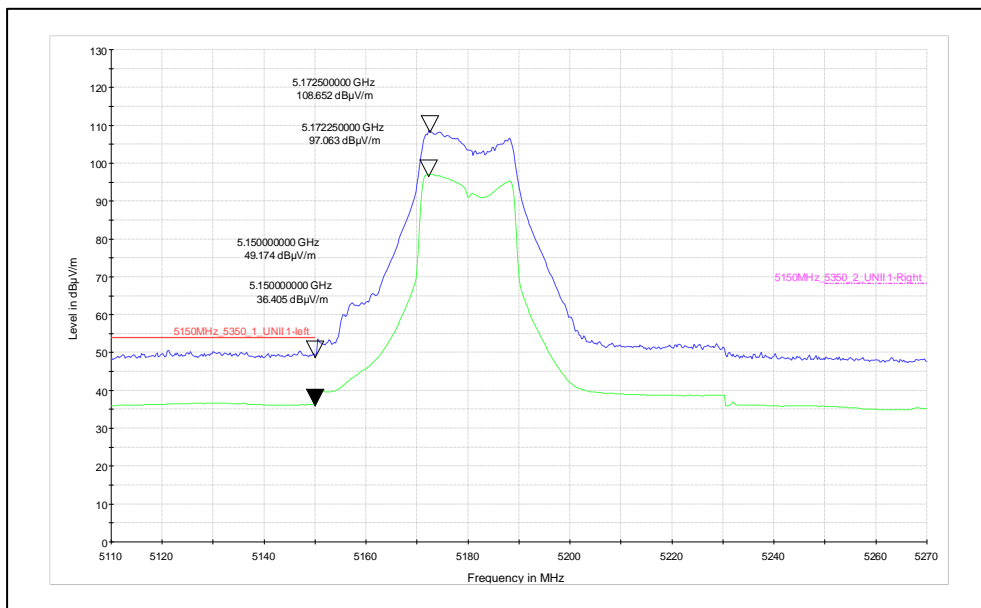

Polarization: Vertical

Polarization: Horizontal

Modulation: 802.11ac

Data Rate: MCS8

Channel frequency: 5180MHz

Polarization: Vertical

Polarization: Horizontal

Channel frequency: 5240MHz