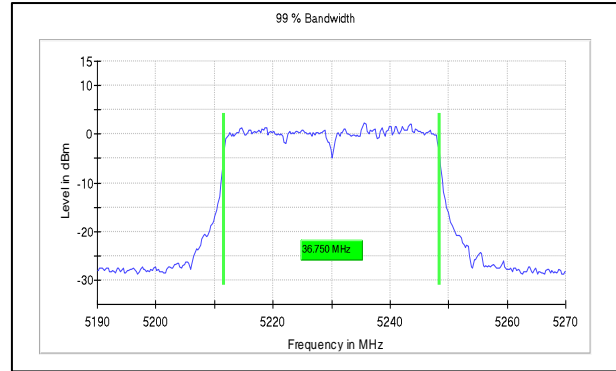

**IN23HNHD 001 & IN23HH4B 001**

**Modulation:** 802.11n-40MHz

**Data Rate:** MCS7

**Channel Frequency:5190MHz**

**Channel Frequency:5230MHz**

**Channel Frequency:5755MHz**

**Channel Frequency:5795MHz**

**Test Plots**