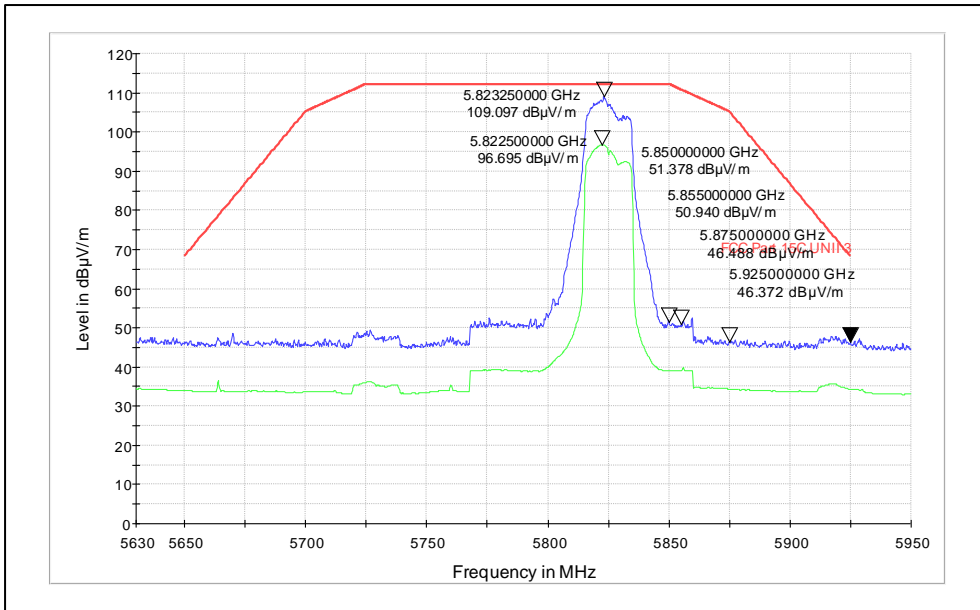

Test Plots

IN23HNHD 001 & IN23HH4B 001

Modulation: 802.11ax

Data Rate: MCS11

Channel frequency: 5180MHz

Polarization: Vertical

Polarization: Horizontal

Channel frequency: 5240MHz

Polarization: Vertical

Polarization: Horizontal

Channel frequency: 5745MHz

Polarization: Vertical

Polarization: Horizontal

Channel frequency: 5825MHz

Polarization: Vertical

Polarization: Horizontal

Test Plots

IN23HNHD 001 & IN23HH4B 001

Modulation: 802.11n-40MHz

Data Rate: MCS7

Channel frequency: 5190MHz

Polarization: Vertical

Polarization: Horizontal

Channel frequency: 5230MHz