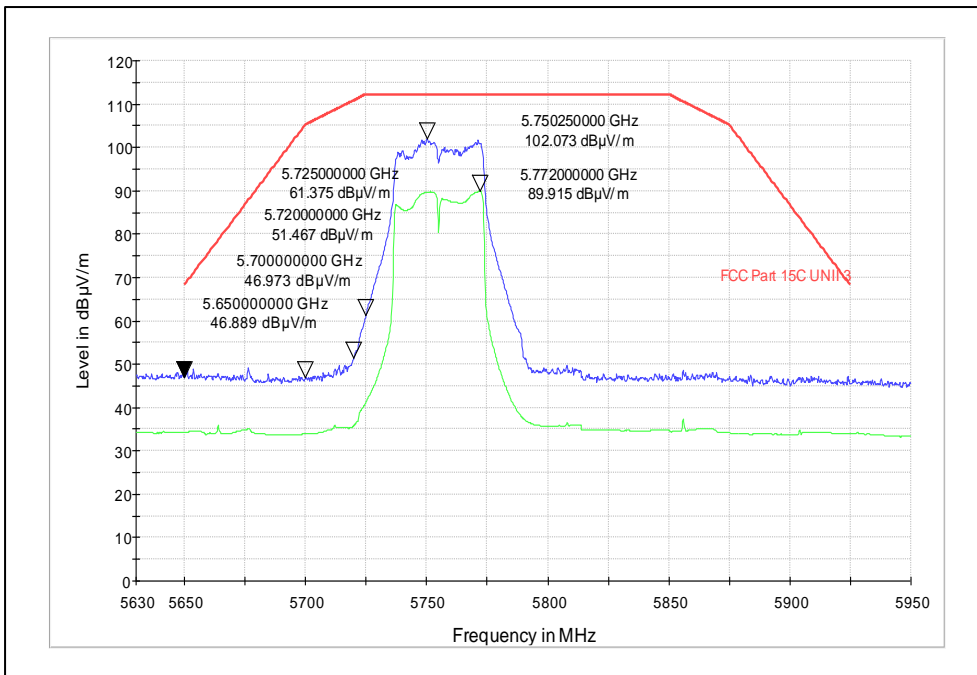

Test Plots

IN23HNHD 001 & IN23HH4B 001

Modulation: 802.11n-40MHz

Data Rate: MCS7

Channel frequency: 5190MHz

Polarization: Vertical

Polarization: Horizontal

Channel frequency: 5230MHz

Polarization: Vertical

Polarization: Horizontal

Channel frequency: 5755MHz

Polarization: Vertical

Polarization: Horizontal

Channel frequency: 5795MHz

Polarization: Vertical

Polarization: Horizontal