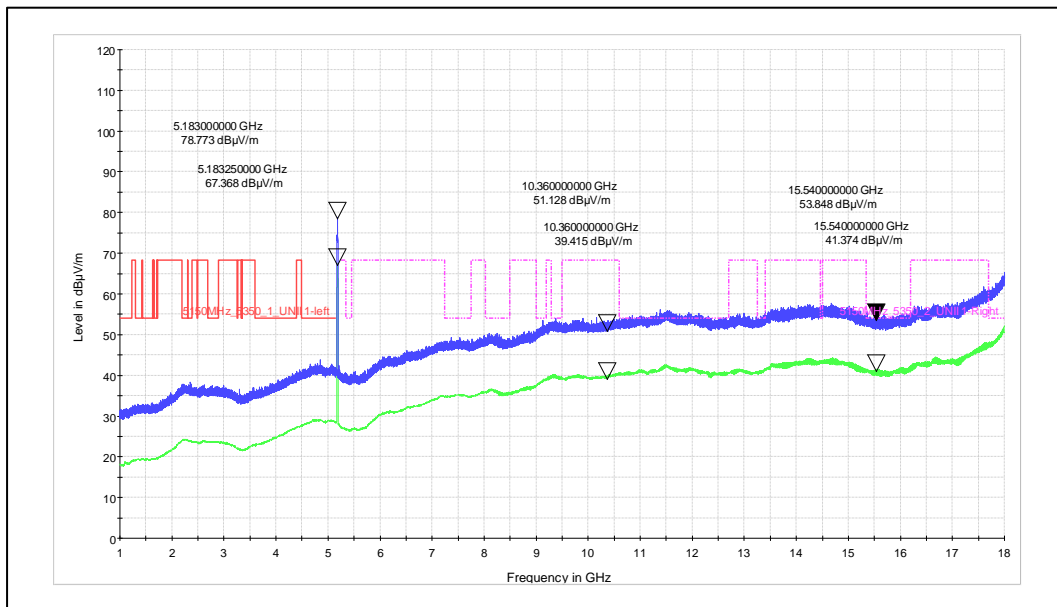

Polarization: Horizontal

Channel frequency: 5240MHz

Polarization: Vertical

Polarization: Horizontal

Channel frequency: 5745MHz

Polarization: Vertical

Polarization: Horizontal

Channel frequency: 5825MHz

Polarization: Vertical

Polarization: Horizontal

Test Plots

IN23HNHD 001 & IN23HH4B 001

Modulation: 802.11 n\_ 20 MHz

Data Rate: MCS7

Channel frequency: 5180MHz

Polarization: Vertical