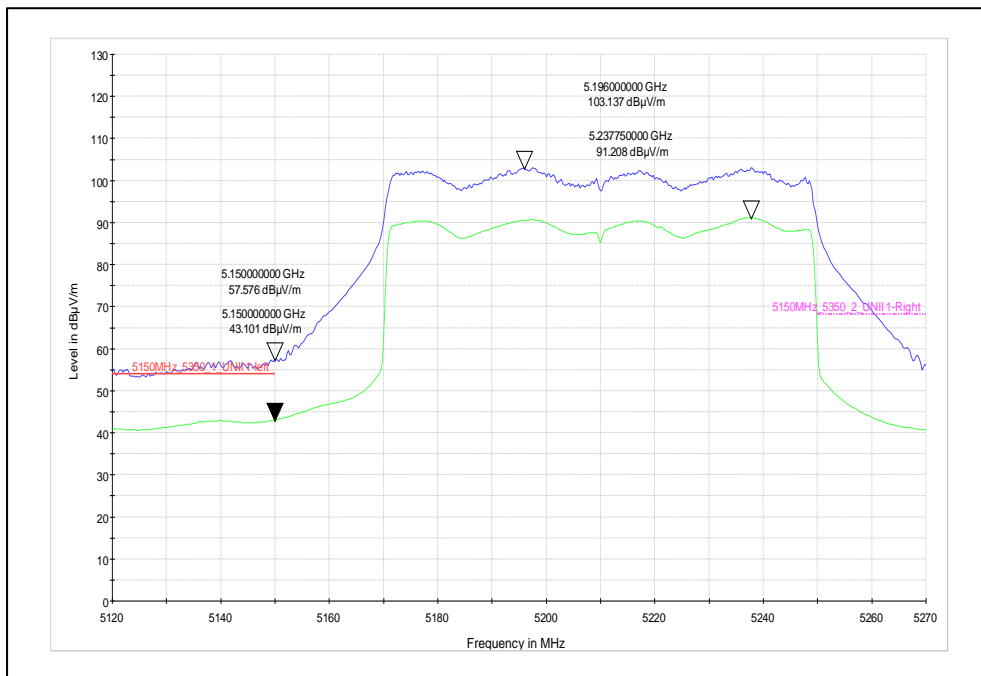

Modulation: 802.11 ac\_ 80 MHz

Data Rate: MCS9

Channel frequency: 5210MHz

Polarization: Vertical

Polarization: Horizontal

Channel frequency: 5775MHz

Polarization: Vertical

Polarization: Horizontal

Test Plots

IN23HNHD 001 & IN23HH4B 001

Modulation: 802.11 ax\_ 80 MHz

Data Rate: MCS11

Channel frequency: 5210MHz

Polarization: Vertical

Polarization: Horizontal

Channel frequency: 5775MHz

Polarization: Vertical

Polarization: Horizontal

Test Plots

IN23HNHD 001 & IN23HH4B 001

Modulation: 802.11 a\_ 20 MHz

Data Rate: 54 Mbps

Channel frequency: 5180MHz

Polarization: Vertical