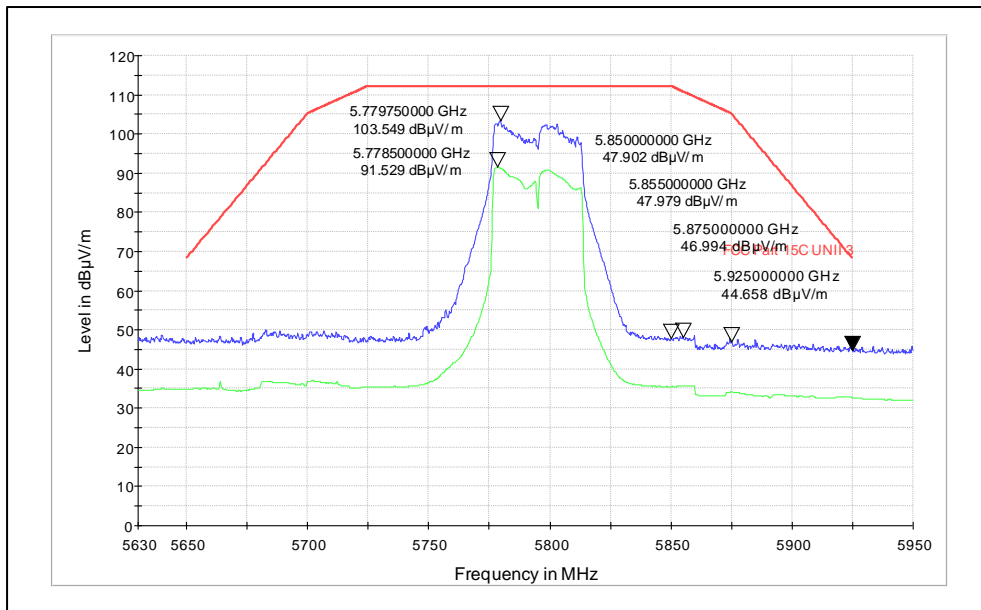

Test Plots

IN23HNHD 001 & IN23HH4B 001

Modulation: 802.11n-40MHz

Data Rate: MCS7

Channel frequency: 5190MHz

Polarization: Vertical

Polarization: Horizontal

Channel frequency: 5230MHz

Polarization: Vertical

Polarization: Horizontal

Channel frequency: 5755MHz

Polarization: Vertical

Polarization: Horizontal

Channel frequency: 5795MHz

Polarization: Vertical

Polarization: Horizontal

Modulation: 802.11 ac\_ 40 MHz

Data Rate: MCS9

Channel frequency: 5190MHz

Polarization: Vertical

Polarization: Horizontal

Channel frequency: 5230MHz

Polarization: Vertical

Polarization: Horizontal