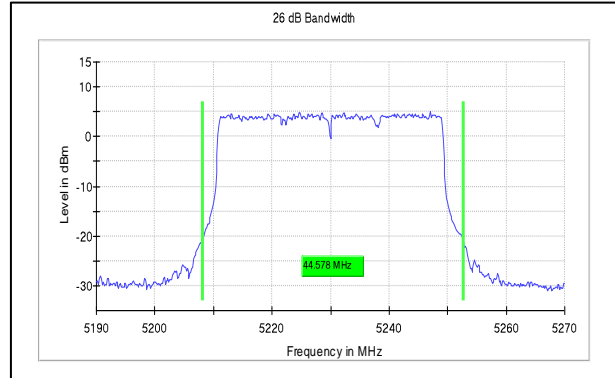

IN23HNHD 001 & IN23HH4B 001

Modulation: 802.11ax-40MHz

Data Rate: MCS11

Channel Frequency:5190MHz

Channel Frequency:5230MHz

Channel Frequency:5755MHz

Channel Frequency:5795MHz

Modulation: 802.11ac-80MHz

Data Rate: MCS9

Channel Frequency:5210MHz

Channel Frequency:5775MHz

**Test Plots**

**IN23HNHD 001 & IN23HH4B 001**

Modulation: 802.11ax-80MHz

Data Rate: MCS11

**Channel Frequency: 5210MHz**