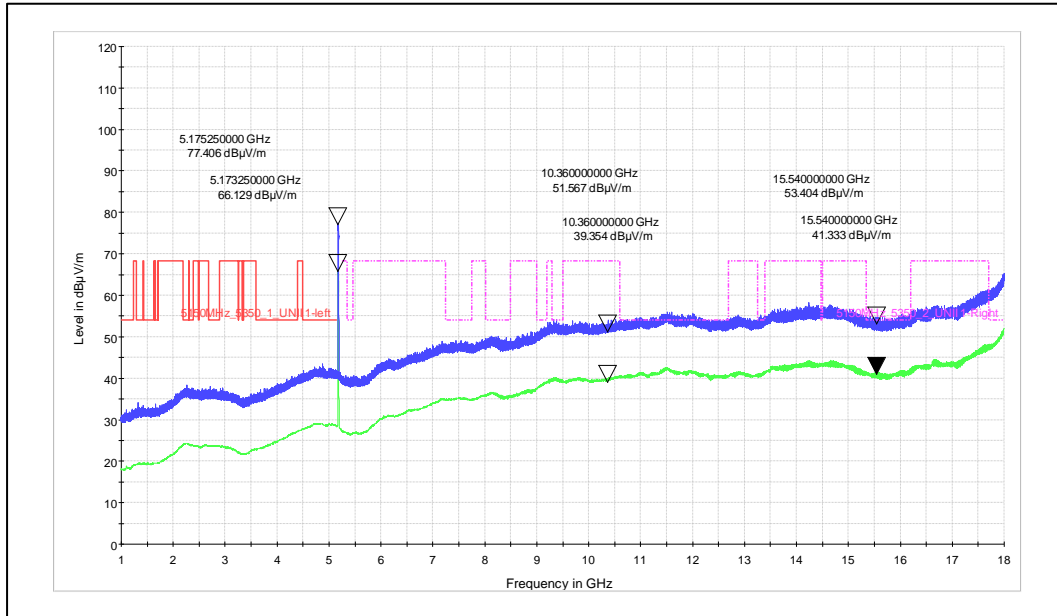

Polarization: Horizontal

Channel frequency: 5240MHz

Polarization: Vertical

Polarization: Horizontal

Channel frequency: 5745MHz

Polarization: Vertical

Polarization: Horizontal

Channel frequency: 5825MHz

Polarization: Vertical

Polarization: Horizontal

Test Plots

IN23HNHD 001 & IN23HH4B 001

Modulation: 802.11 n\_ 20 MHz

Data Rate: MCS7

Channel frequency: 5180MHz

Polarization: Vertical