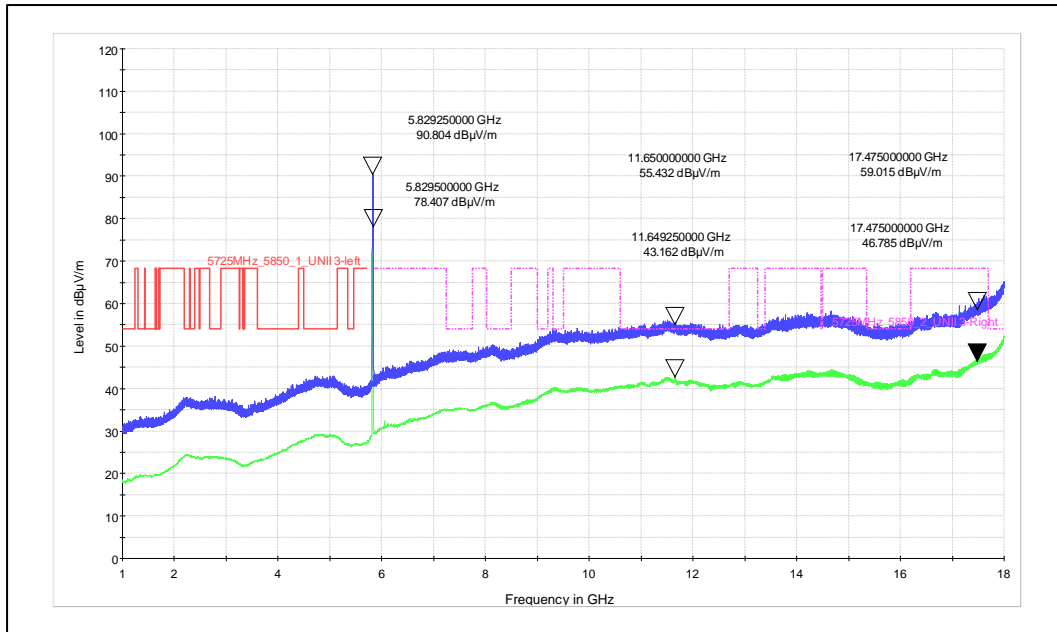

Polarization: Vertical

Polarization: Horizontal

Test Plots

IN23HNHD 001 & IN23HH4B 001

Modulation: 802.11 n\_ 20 MHz

Data Rate: MCS7

Channel frequency: 5180MHz

Polarization: Vertical

Polarization: Horizontal

Channel frequency: 5240MHz

Polarization: Vertical

Polarization: Horizontal

Channel frequency: 5745MHz

Polarization: Vertical

Polarization: Horizontal

Channel frequency: 5825MHz

Polarization: Vertical

Polarization: Horizontal

Modulation: 802.11 ac\_ 20 MHz

Data Rate: MCS8

Channel frequency: 5180MHz

Polarization: Vertical

Polarization: Horizontal

Channel frequency: 5240MHz