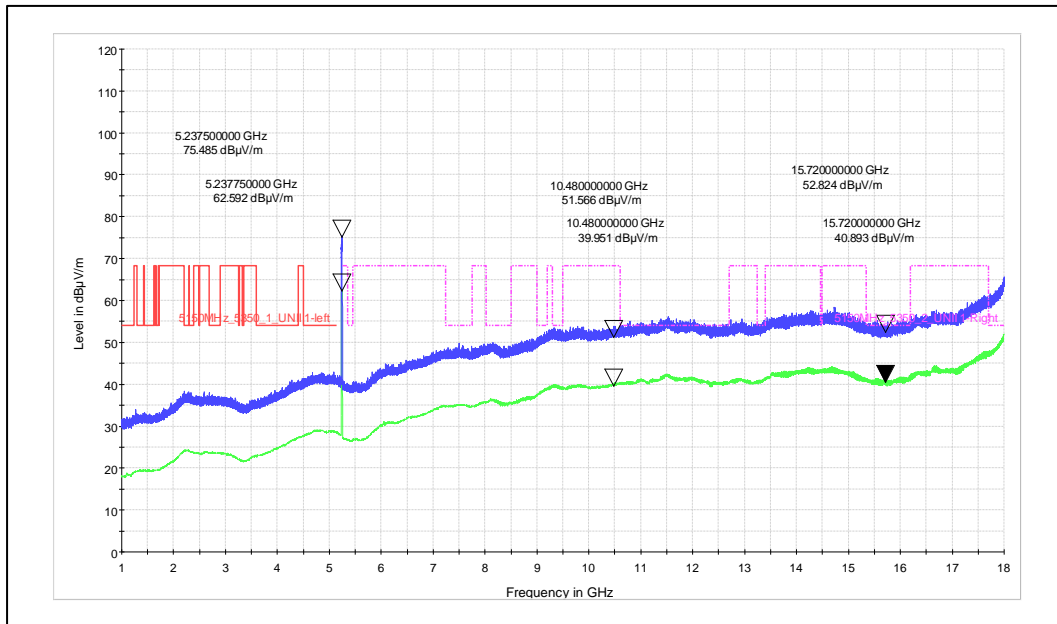

Polarization: Horizontal

Channel frequency: 5240MHz

Polarization: Vertical

Polarization: Horizontal

Channel frequency: 5745MHz

Polarization: Vertical

Polarization: Horizontal

Channel frequency: 5825MHz

Polarization: Vertical

Polarization: Horizontal

Modulation: 802.11 ac\_ 20 MHz

Data Rate: MCS8

Channel frequency: 5180MHz

Polarization: Vertical

Polarization: Horizontal

Channel frequency: 5240MHz

Polarization: Vertical

Polarization: Horizontal

Channel frequency: 5745MHz

Polarization: Vertical

Polarization: Horizontal

Channel frequency: 5825MHz

Polarization: Vertical

Polarization: Horizontal