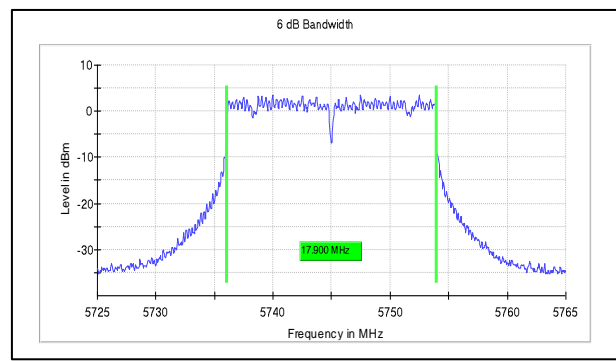

**IN23HNHD 001 & IN23HH4B 001**

Modulation: 802.11ac-20MHz

Data Rate: MCS8

**Channel Frequency:5180MHz**

**Channel Frequency:5240MHz**

**Channel Frequency:5745MHz**

**Channel Frequency:5825MHz**

**Test Plots**