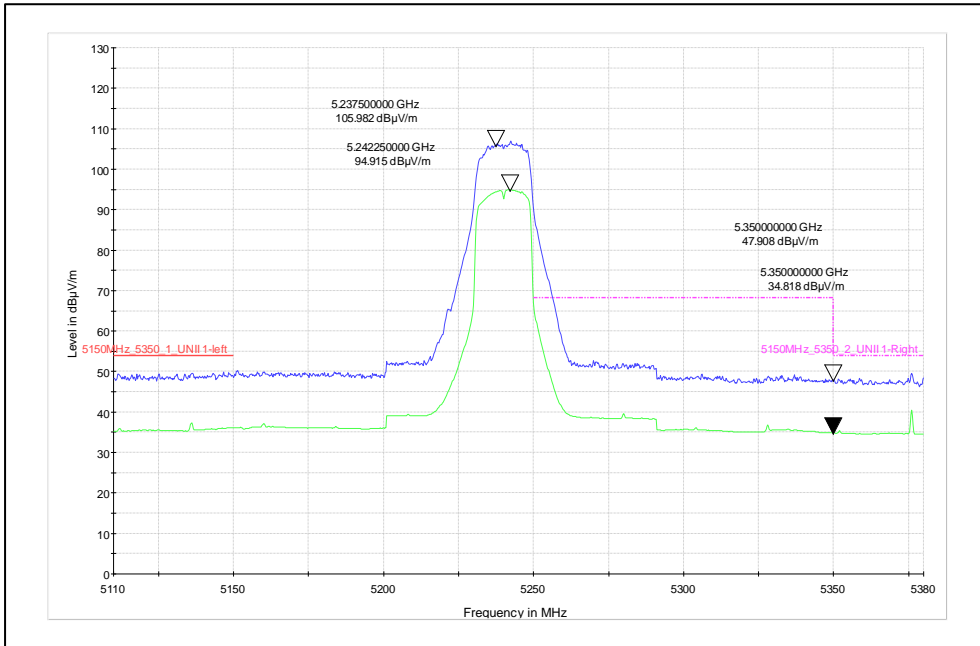

Channel frequency: 5240MHz

Polarization: Vertical