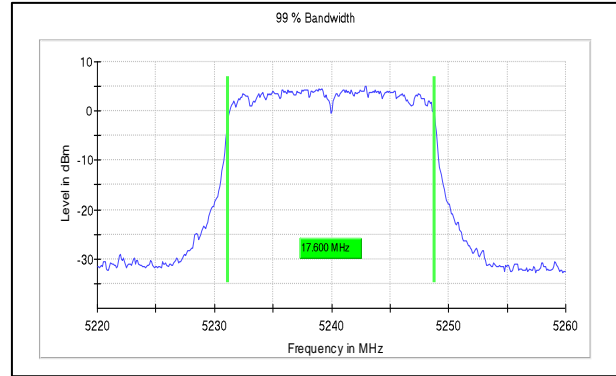

## 1.2 Occupied Channel Bandwidth

Modulation: 802.111a

Data Rate: 54Mbps

Channel Frequency:5180MHz

Channel Frequency:5240MHz

Channel Frequency:5745MHz

Channel Frequency:5825MHz

**Test Plots**

**IN23HNHD 001 & IN23HH4B 001**

**Modulation:** 802.11n-20MHz

**Data Rate:** MCS7

**Channel Frequency:5180MHz**

**Channel Frequency:5240MHz**

**Channel Frequency:5745MHz**

**Channel Frequency:5825MHz**

**Test Plots**