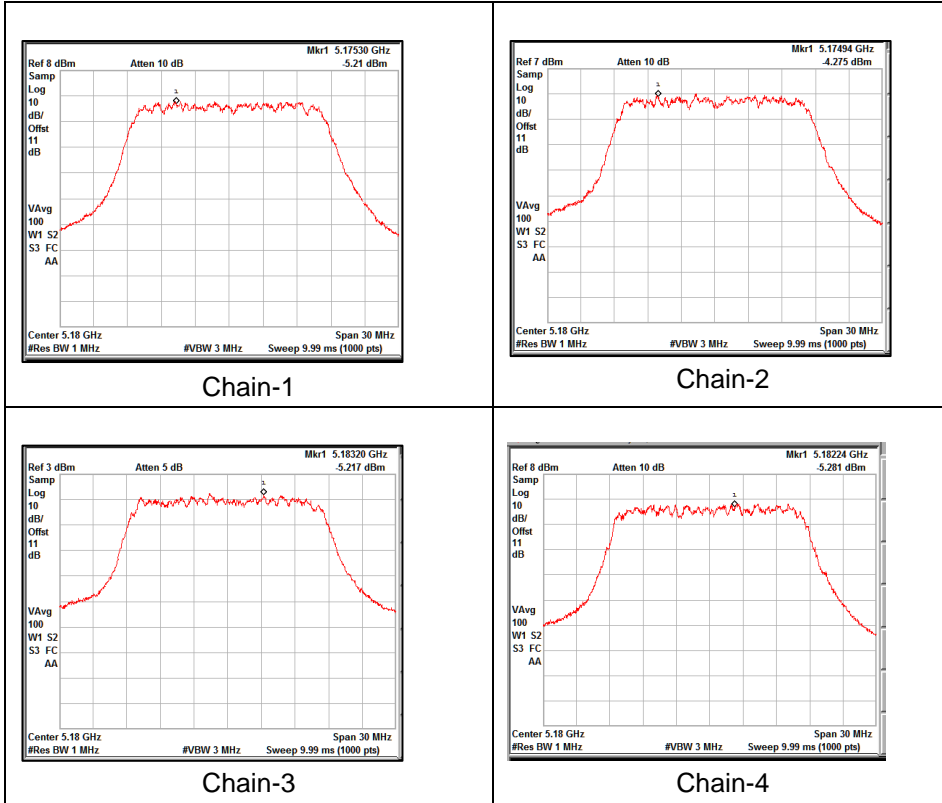

1.3 Power Spectral Density

Antenna Type & Antenna Gain: Omni Antenna & 12dBi

Data Rate: 6Mbps

Channel Frequency: 5180MHz