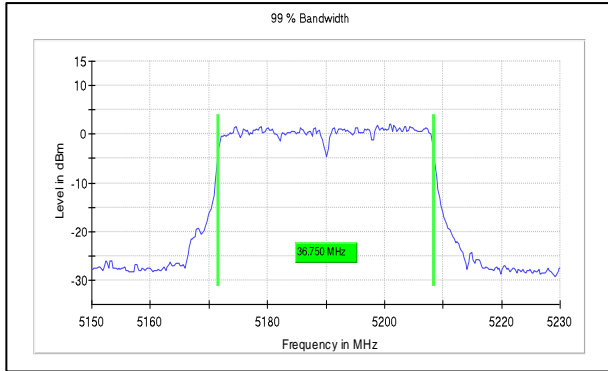

Test Plots

IN23HNHD 001 & IN23HH4B 001

Modulation: 802.11n-40MHz

Data Rate: MCS7

Channel Frequency:5190MHz