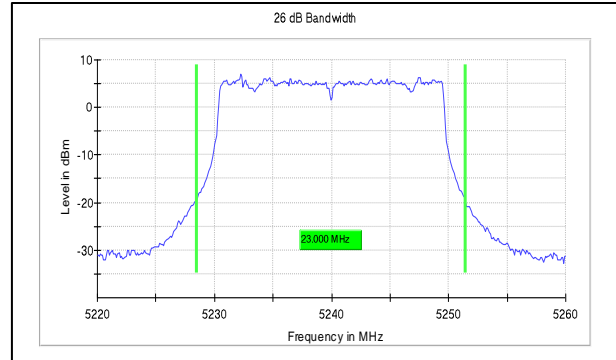

**IN23HNHD 001 & IN23HH4B 001**

Modulation: 802.11ax-20MHz

Data Rate: MCS11

**Channel Frequency:5180MHz**

**Channel Frequency:5240MHz**

**Channel Frequency:5745MHz**

**Channel Frequency:5825MHz**

**Test Plots**