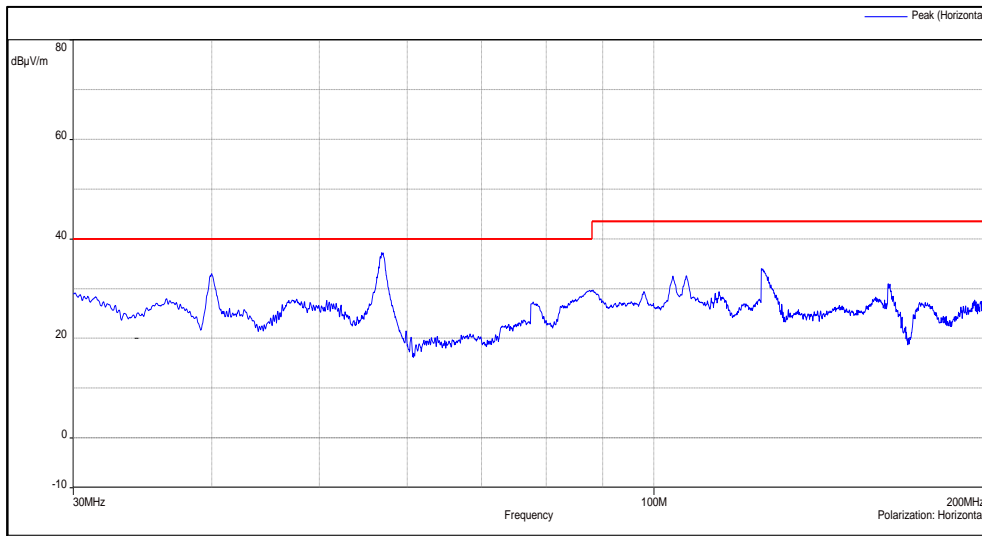

Channel Frequency 30MHz – 200MHz

Polarization Horizontal