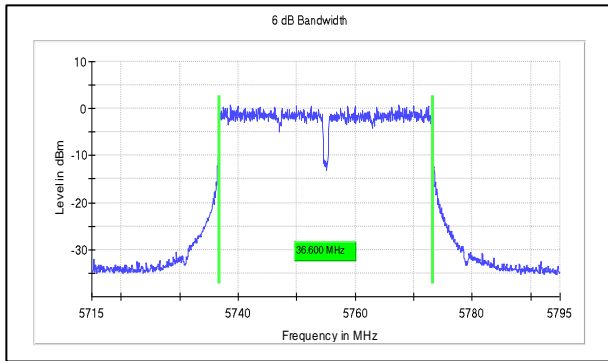

**IN23HNHD 001 & IN23HH4B 001**

**Modulation:** 802.11n-40MHz

**Data Rate:** MCS7

**Channel Frequency:5190MHz**

**Channel Frequency:5230MHz**

**Channel Frequency:5755MHz**

**Channel Frequency:5795MHz**

**Test Plots**