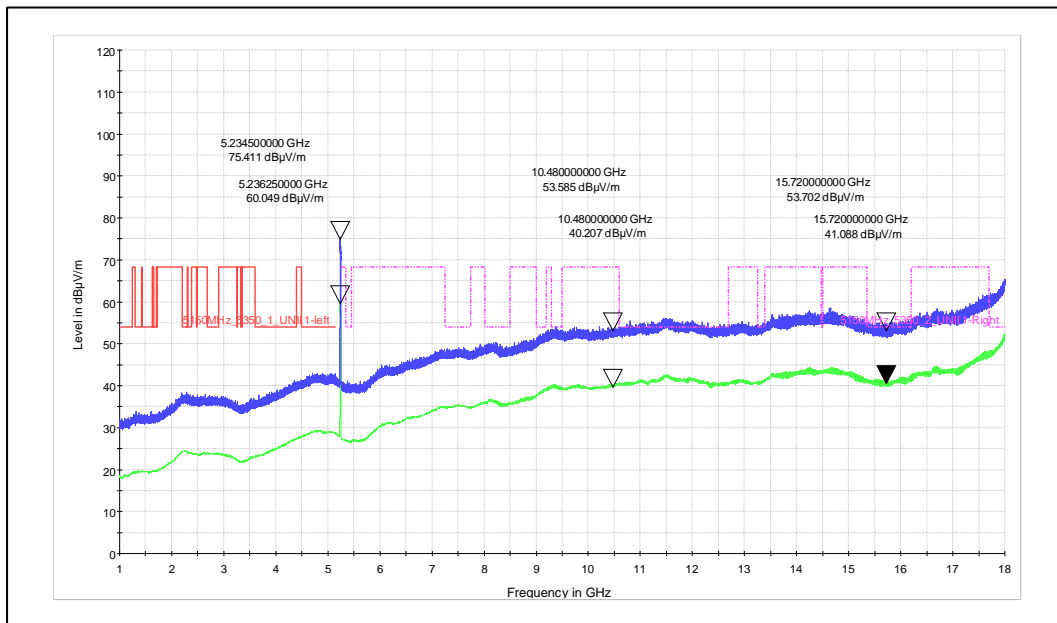

Test Plots

IN23HNHD 001 & IN23HH4B 001

Modulation: 802.11 ax\_ 80 MHz

Data Rate: MCS11

Channel frequency: 5210MHz

Polarization: Vertical

Polarization: Horizontal

Channel frequency: 5775MHz

Polarization: Vertical

Polarization: Horizontal

Test Plots

IN23HNHD 001 & IN23HH4B 001

Modulation: 802.11 a\_ 20 MHz

Data Rate: 54 Mbps

Channel frequency: 5180MHz

Polarization: Vertical

Polarization: Horizontal

Channel frequency: 5240MHz

Polarization: Vertical

Polarization: Horizontal

Channel frequency: 5745MHz

Polarization: Vertical

Polarization: Horizontal

Channel frequency: 5825MHz