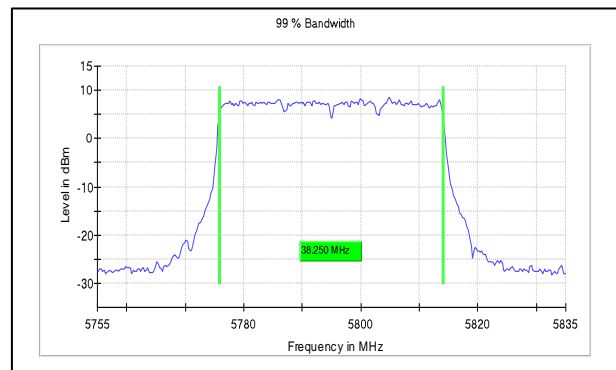

**IN23HNHD 001 & IN23HH4B 001**

**Modulation:** 802.11ax-40MHz

**Data Rate:** MCS11

**Channel Frequency:**5190MHz

**Channel Frequency:**5230MHz

**Channel Frequency:**5755MHz

**Channel Frequency:**5795MHz

**Test Plots**