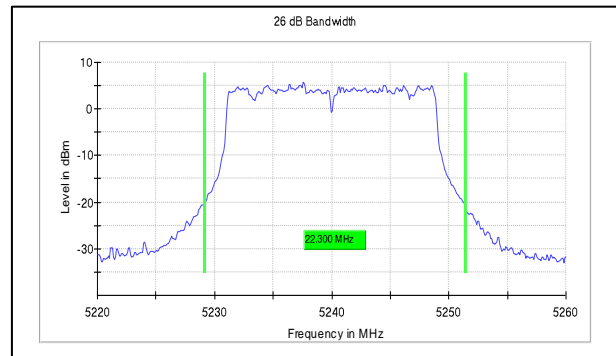

**IN23HNHD 001 & IN23HH4B 001**

Modulation: 802.11ac-20MHz

Data Rate: MCS8

**Channel Frequency:5180MHz**

**Channel Frequency:5240MHz**

**Channel Frequency:5745MHz**

**Channel Frequency:5825MHz**

**Test Plots**