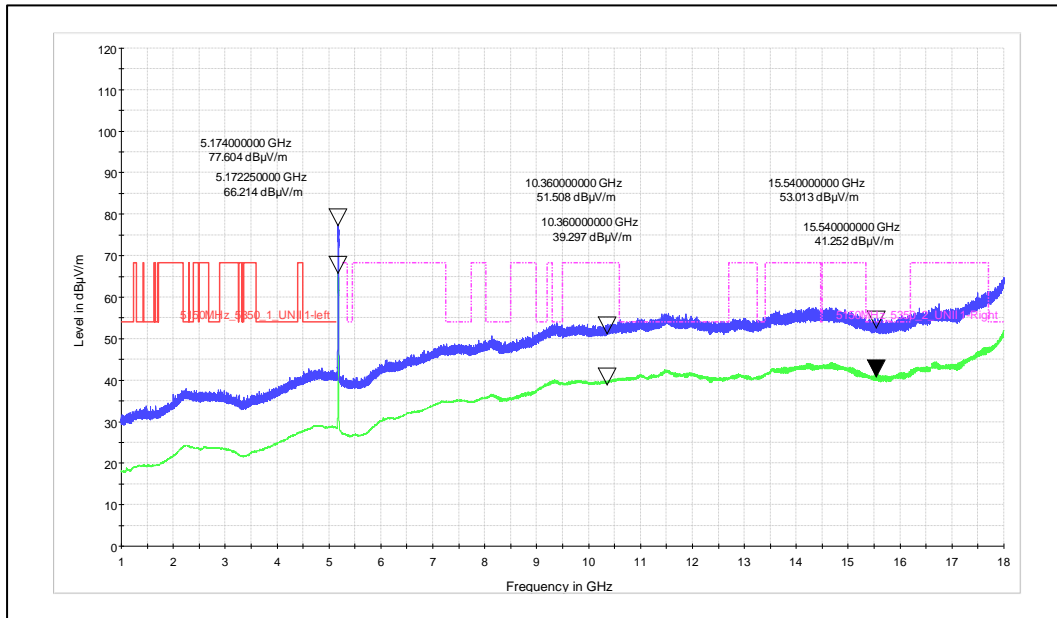

Polarization: Horizontal

Channel frequency: 5240MHz

Polarization: Vertical

Polarization: Horizontal

Channel frequency: 5745MHz

Polarization: Vertical

Polarization: Horizontal

Channel frequency: 5825MHz

Polarization: Vertical

Polarization: Horizontal

Modulation: 802.11 ac\_ 20 MHz

Data Rate: MCS8

Channel frequency: 5180MHz

Polarization: Vertical

Polarization: Horizontal

Channel frequency: 5240MHz

Polarization: Vertical

Polarization: Horizontal

Channel frequency: 5745MHz

Polarization: Vertical

Polarization: Horizontal

Channel frequency: 5825MHz

Polarization: Vertical

Polarization: Horizontal