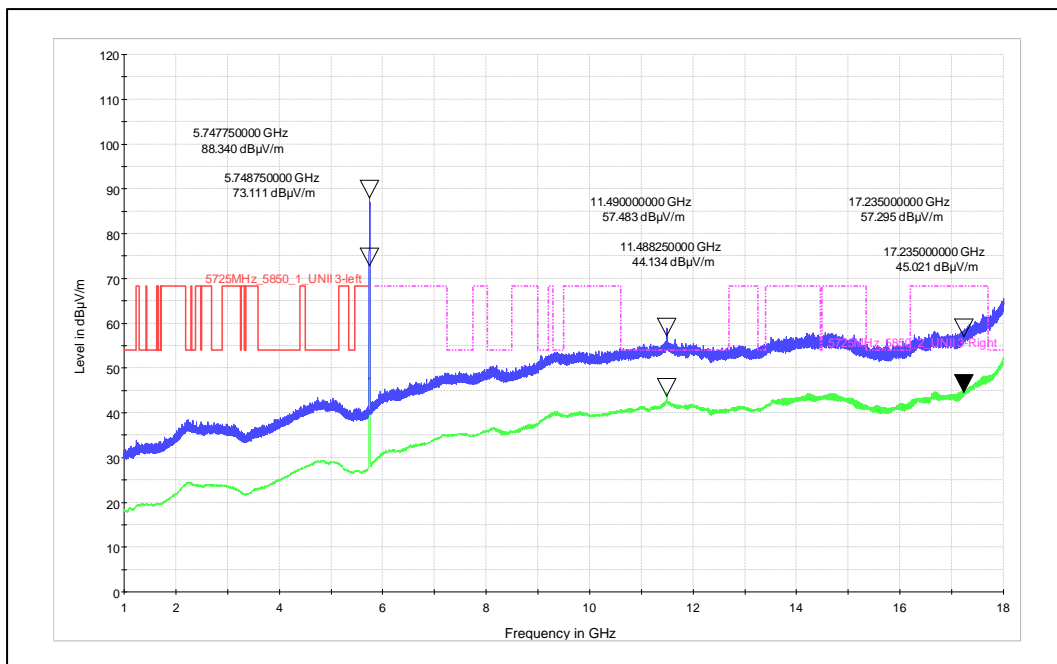

Polarization: Vertical

Polarization: Horizontal

Test Plots

IN23HNHD 001 & IN23HH4B 001

Modulation: 802.11 a\_ 20 MHz

Data Rate: 54 Mbps

Channel frequency: 5180MHz

Polarization: Vertical

Polarization: Horizontal

Channel frequency: 5240MHz

Polarization: Vertical

Polarization: Horizontal

Channel frequency: 5745MHz

Polarization: Vertical

Polarization: Horizontal

Channel frequency: 5825MHz

Polarization: Vertical

Polarization: Horizontal

Test Plots

IN23HNHD 001 & IN23HH4B 001

Modulation: 802.11 n\_ 20 MHz

Data Rate: MCS7

Channel frequency: 5180MHz

Polarization: Vertical