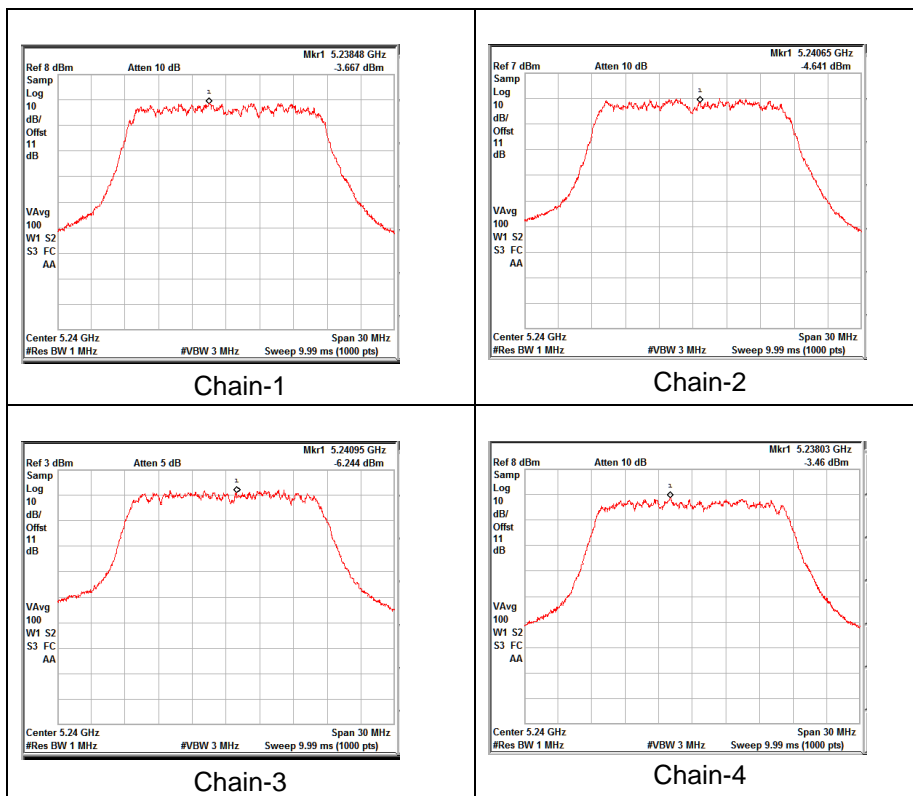

### 1.3 Power Spectral Density

Antenna Type & Antenna Gain: Omni Antenna & 12dBi

Data Rate: 6Mbps

Channel Frequency: 5180MHz

Channel frequency: 5240MHz

Test Plots

IN23HNHD 001 & IN23HH4B 001

Channel frequency: 5745MHz