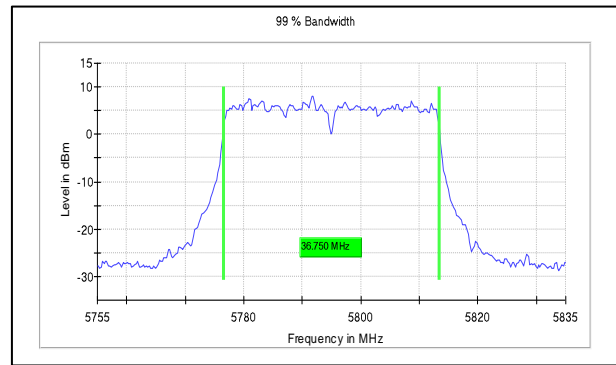

**IN23HNHD 001 & IN23HH4B 001**

Modulation: 802.11ac-40MHz

Data Rate: MCS9

**Channel Frequency:5190MHz**

**Channel Frequency:5230MHz**

**Channel Frequency:5755MHz**

**Channel Frequency:5795MHz**

**Test Plots**