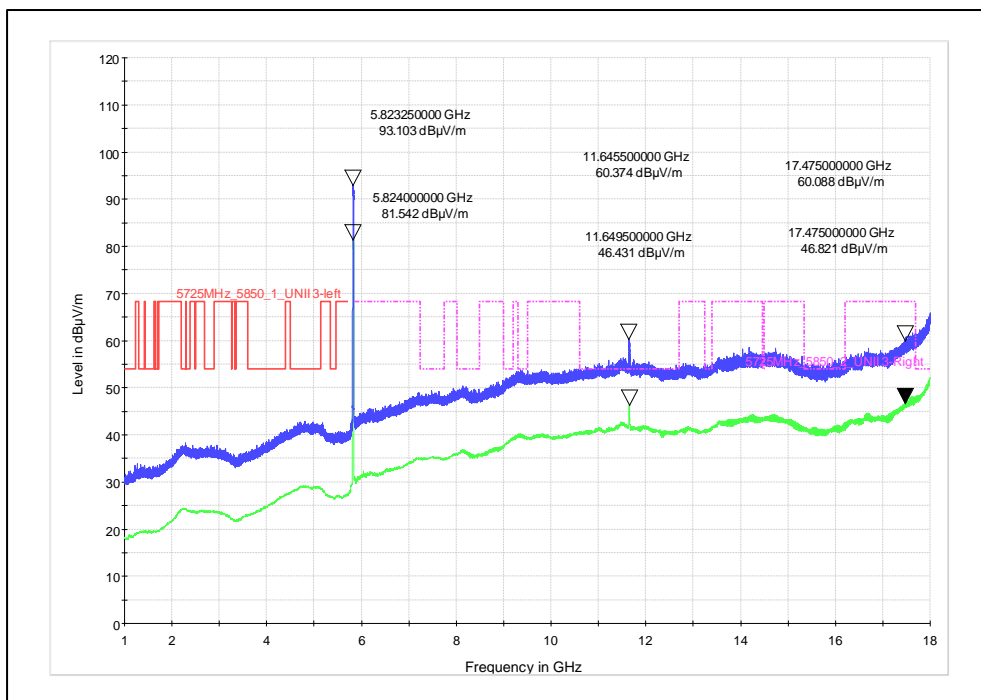

Polarization: Vertical

Polarization: Horizontal

Modulation: 802.11 ac\_ 20 MHz

Data Rate: MCS8

Channel frequency: 5180MHz

Polarization: Vertical

Polarization: Horizontal

Channel frequency: 5240MHz

Polarization: Vertical

Polarization: Horizontal

Channel frequency: 5745MHz

Polarization: Vertical

Polarization: Horizontal

Channel frequency: 5825MHz

Polarization: Vertical

Polarization: Horizontal