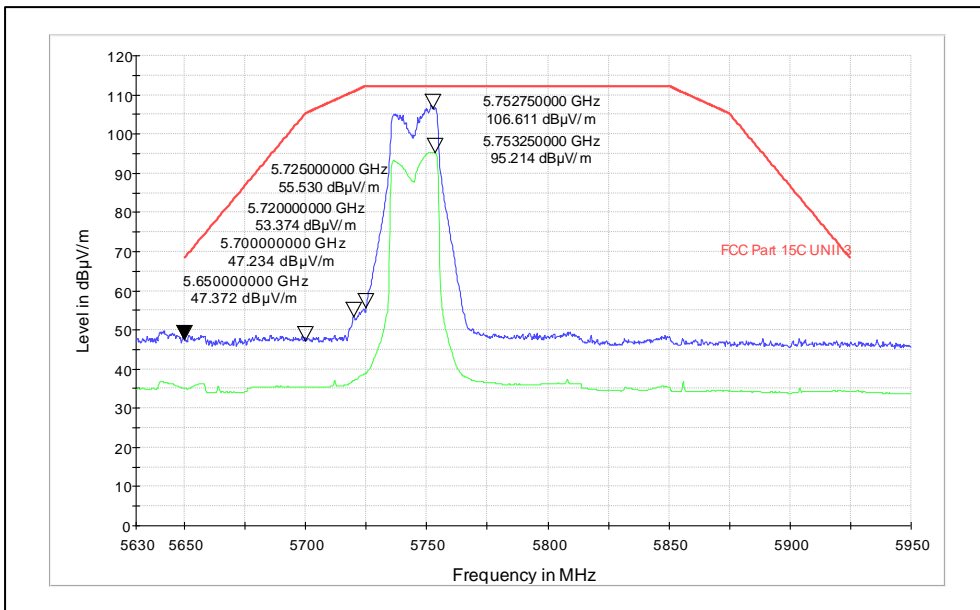

Test Plots

IN23HNHD 001 & IN23HH4B 001

Modulation: 802.11ax

Data Rate: MCS11

Channel frequency: 5180MHz

Polarization: Vertical

Polarization: Horizontal

Channel frequency: 5240MHz

Polarization: Vertical

Polarization: Horizontal

Channel frequency: 5745MHz

Polarization: Vertical

Polarization: Horizontal

Channel frequency: 5825MHz

Polarization: Vertical

Polarization: Horizontal

Test Plots

IN23HNHD 001 & IN23HH4B 001

Modulation: 802.11n-40MHz

Data Rate: MCS7

Channel frequency: 5190MHz

Polarization: Vertical

Polarization: Horizontal

Channel frequency: 5230MHz