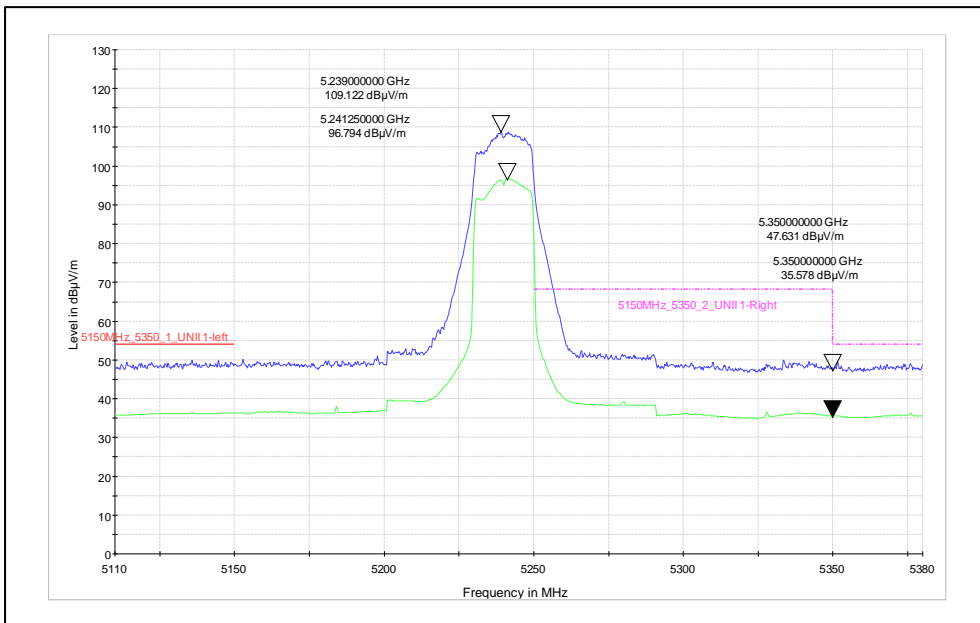

Test Plots

IN23HNHD 001 & IN23HH4B 001

Modulation: 802.11ax

Data Rate: MCS11

Channel frequency: 5180MHz

Polarization: Vertical

Polarization: Horizontal

Channel frequency: 5240MHz

Polarization: Vertical

Polarization: Horizontal

Channel frequency: 5745MHz

Polarization: Vertical

Polarization: Horizontal

Channel frequency: 5825MHz

Polarization: Vertical

Polarization: Horizontal