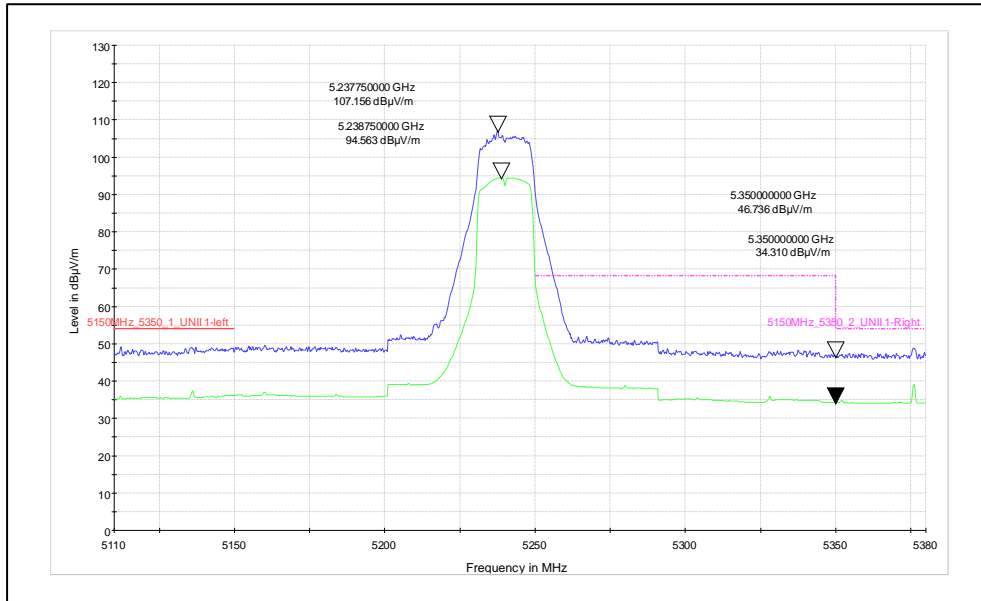

Polarization: Vertical

Polarization: Horizontal

Modulation: 802.11ac

Data Rate: MCS8

Channel frequency: 5180MHz

Polarization: Vertical

Polarization: Horizontal

Channel frequency: 5240MHz