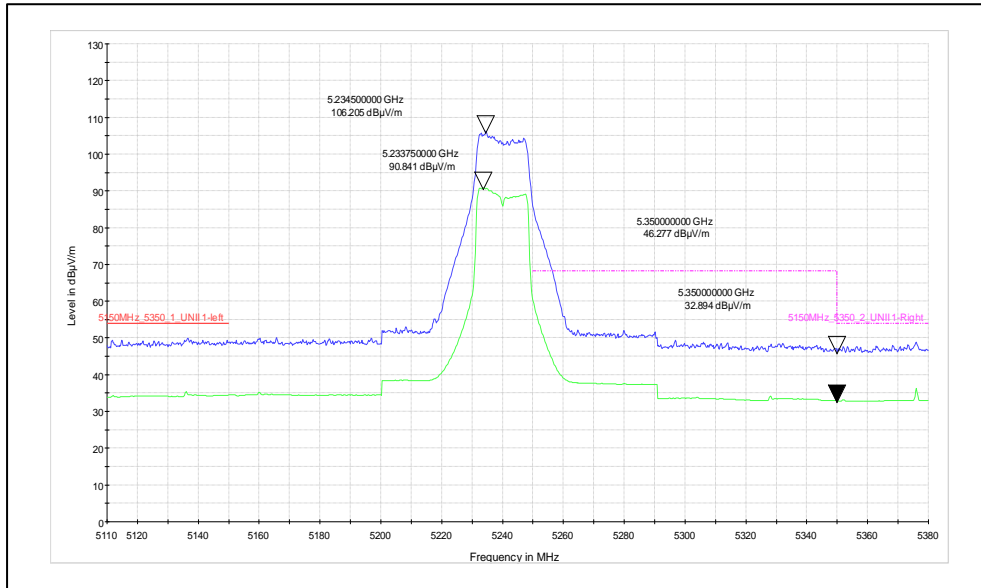

Channel Frequency: 5240MHz

Polarization: Vertical