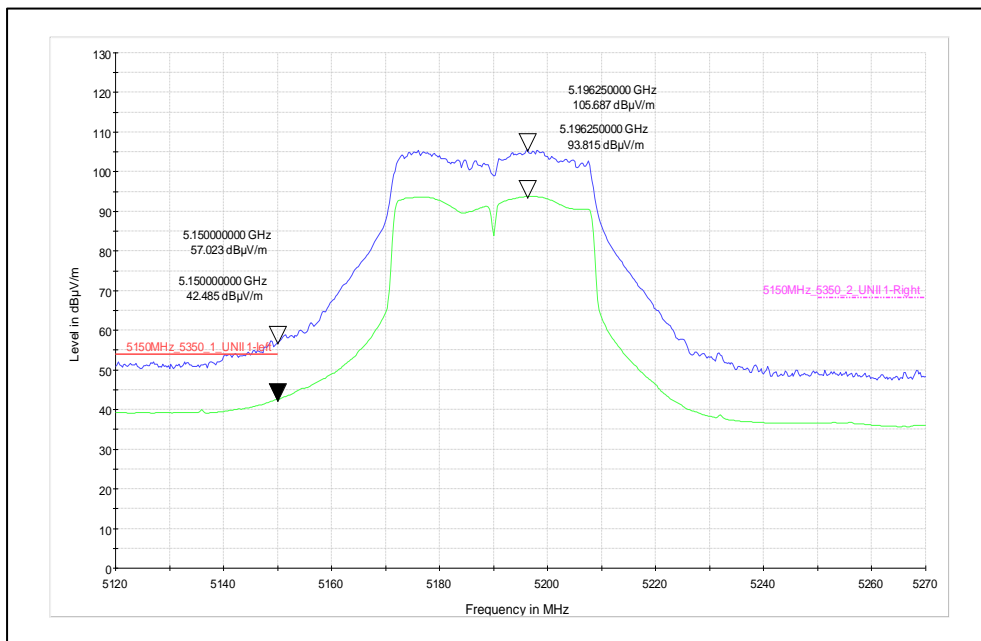

Test Plots

IN23HNHD 001 & IN23HH4B 001

Modulation: 802.11n-40MHz

Data Rate: MCS7

Channel frequency: 5190MHz

Polarization: Vertical

Polarization: Horizontal

Channel frequency: 5230MHz

Polarization: Vertical

Polarization: Horizontal

Channel frequency: 5755MHz

Polarization: Vertical

Polarization: Horizontal

Channel frequency: 5795MHz

Polarization: Vertical

Polarization: Horizontal

Modulation: 802.11 ac\_ 40 MHz

Data Rate: MCS9

Channel frequency: 5190MHz

Polarization: Vertical

Polarization: Horizontal

Channel frequency: 5230MHz

Polarization: Vertical

Polarization: Horizontal