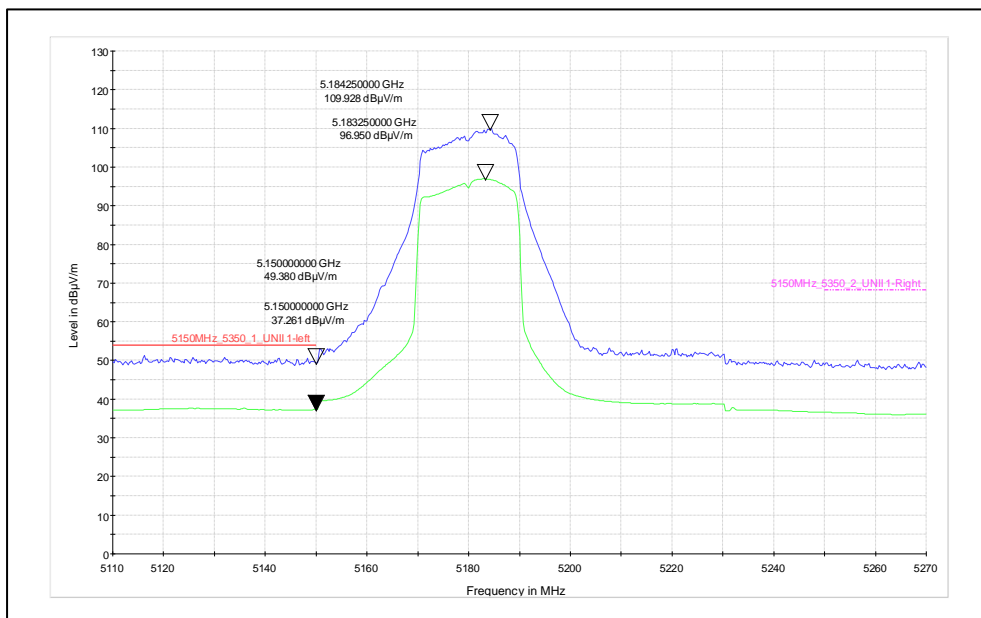

Test Plots

IN23HNHD 001 & IN23HH4B 001

Modulation: 802.11ax

Data Rate: MCS11

Channel frequency: 5180MHz

Polarization: Vertical

Polarization: Horizontal

Channel frequency: 5240MHz