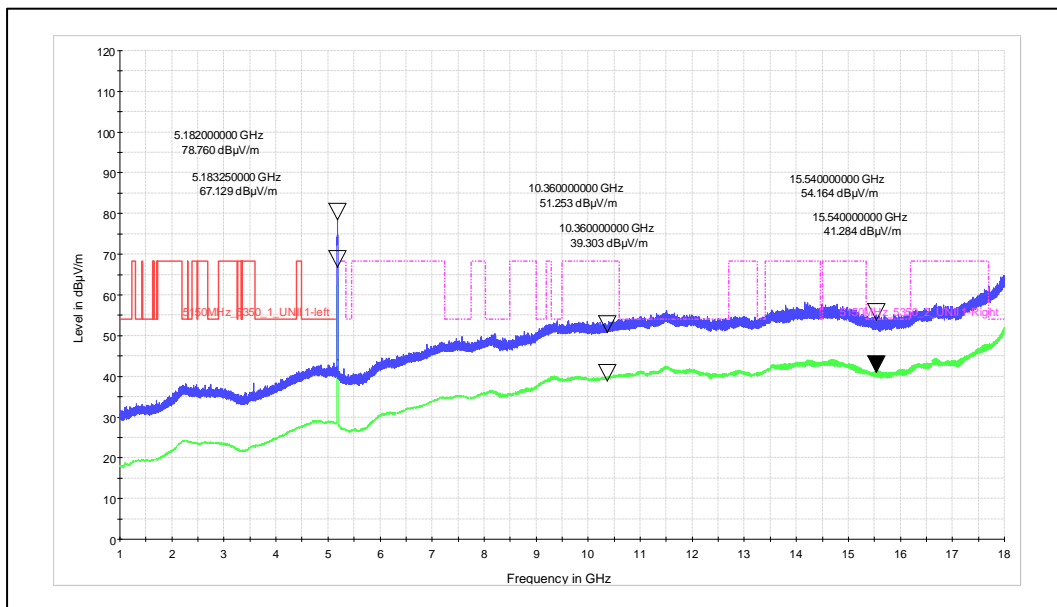

Polarization: Horizontal

Channel frequency: 5240MHz

Polarization: Vertical

Polarization: Horizontal

Channel frequency: 5745MHz

Polarization: Vertical

Polarization: Horizontal

Channel frequency: 5825MHz

Polarization: Vertical

Polarization: Horizontal

Modulation: 802.11 ac\_ 20 MHz

Data Rate: MCS8

Channel frequency: 5180MHz

Polarization: Vertical

Polarization: Horizontal

Channel frequency: 5240MHz

Polarization: Vertical

Polarization: Horizontal

Channel frequency: 5745MHz

Polarization: Vertical

Polarization: Horizontal

Channel frequency: 5825MHz

Polarization: Vertical

Polarization: Horizontal