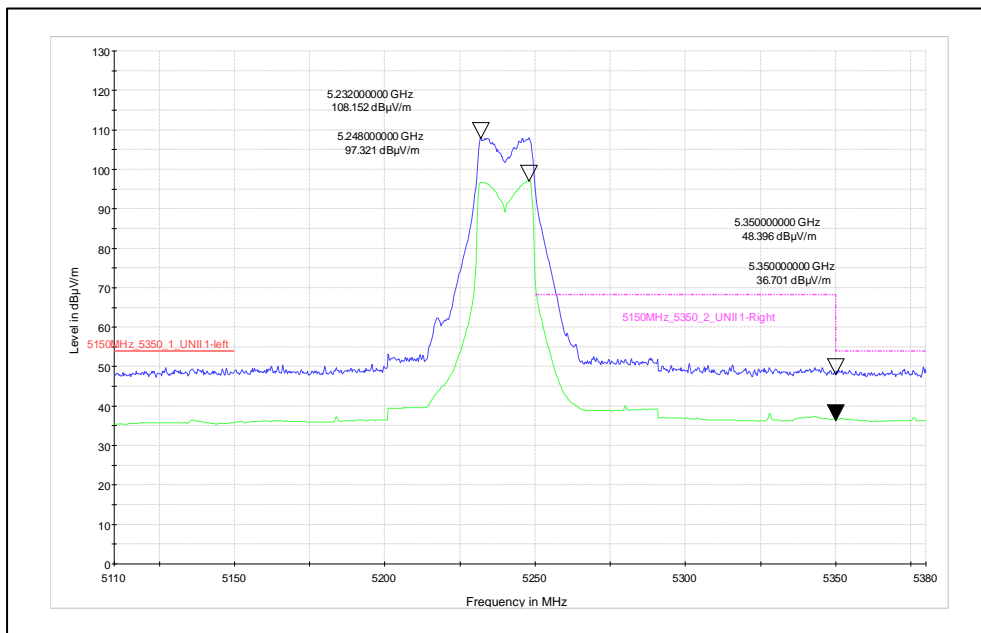

Polarization: Vertical

Polarization: Horizontal

Modulation: 802.11ac

Data Rate: MCS8

Channel frequency: 5180MHz

Polarization: Vertical

Polarization: Horizontal

Channel frequency: 5240MHz

Polarization: Vertical

Polarization: Horizontal

Channel frequency: 5745MHz

Polarization: Vertical

Polarization: Horizontal

Channel frequency: 5825MHz

Polarization: Vertical

Polarization: Horizontal