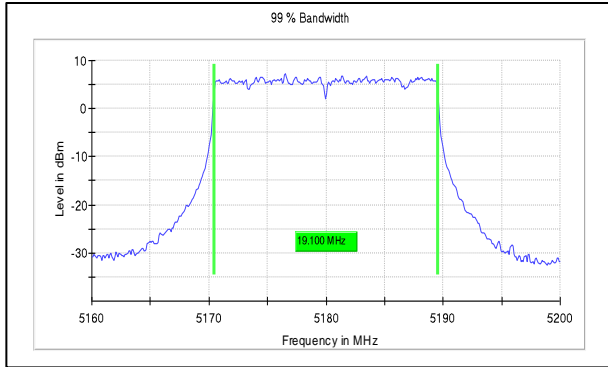

Test Plots

IN23HNHD 001 & IN23HH4B 001

Modulation: 802.11ax-20MHz

Data Rate: MCS11

Channel Frequency:5180MHz