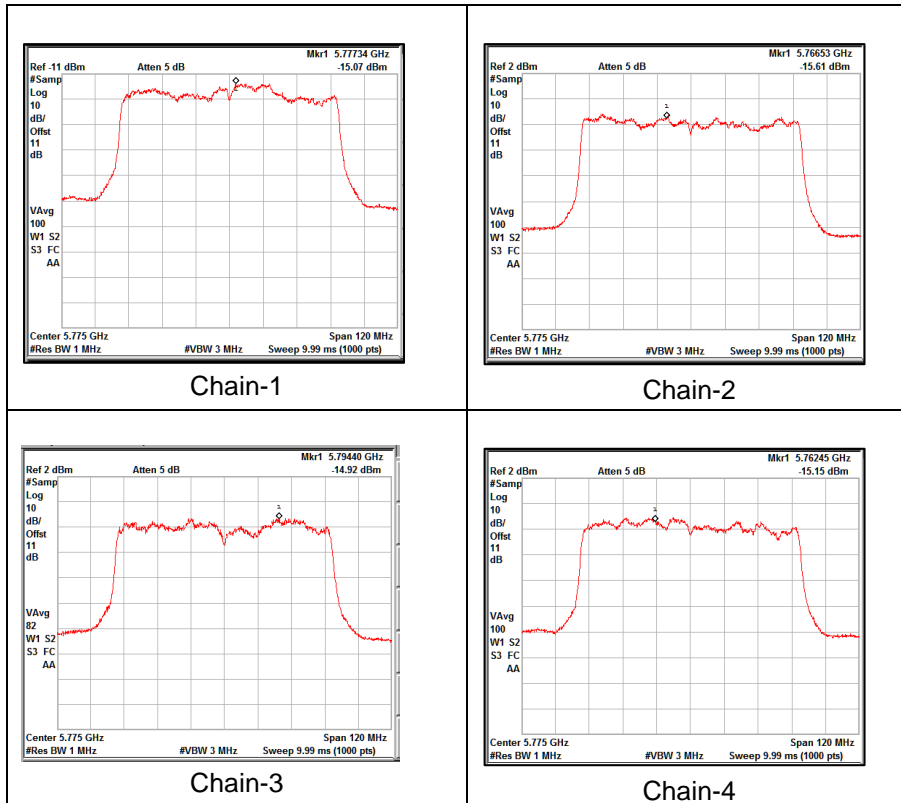

Channel frequency: 5795MHz

Test Plots

IN23HNHD 001 & IN23HH4B 001

Modulation: 802.11ac-80MHz

Data Rate: MCS0

Channel Frequency: 5210MHz

Channel Frequency: 5775MHz