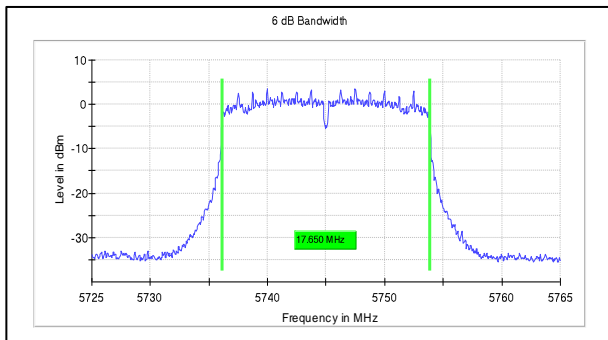

## 1.1 Emission Bandwidth

Modulation: 802.111a

Data Rate: 54Mbps

Channel Frequency:5180MHz

Channel Frequency:5240MHz

Channel Frequency:5745MHz

Channel Frequency:5825MHz

**Test Plots**

**IN23HNHD 001 & IN23HH4B 001**

Modulation: 802.11n-20MHz

Data Rate: MCS7

**Channel Frequency:5180MHz**

**Channel Frequency:5240MHz**

**Channel Frequency:5745MHz**

**Channel Frequency:5825MHz**

**Test Plots**