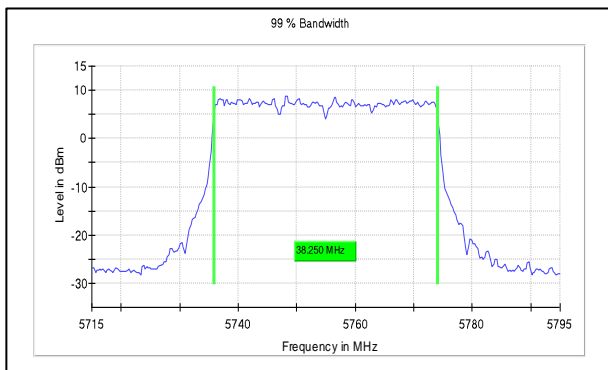

**IN23HNHD 001 & IN23HH4B 001**

**Modulation:** 802.11ax-40MHz

**Data Rate:** MCS11

**Channel Frequency:**5190MHz

**Channel Frequency:**5230MHz

**Channel Frequency:**5755MHz

**Channel Frequency:**5795MHz

**Test Plots**

**IN23HNHD 001 & IN23HH4B 001**

**Modulation:** 802.11ac-80MHz

**Data Rate:** MCS9

**Channel Frequency:**5210MHz

**Channel Frequency:**5775MHz

**Modulation:** 802.11ax-80MHz

**Data Rate:** MCS11

**Channel Frequency:**5210MHz