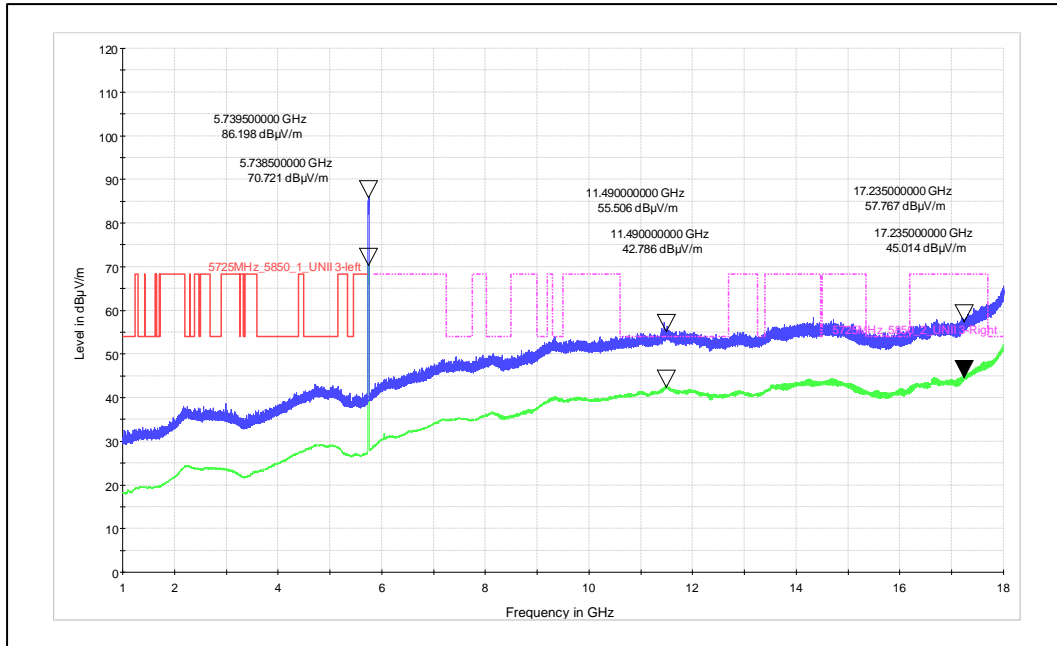

Polarization: Vertical

Polarization: Horizontal

Test Plots

IN23HNHD 001 & IN23HH4B 001

Modulation: 802.11 a\_ 20 MHz

Data Rate: 54 Mbps

Channel frequency: 5180MHz

Polarization: Vertical

Polarization: Horizontal

Channel frequency: 5240MHz

Polarization: Vertical

Polarization: Horizontal

Channel frequency: 5745MHz

Polarization: Vertical

Polarization: Horizontal

Channel frequency: 5825MHz

Polarization: Vertical

Polarization: Horizontal

Test Plots

IN23HNHD 001 & IN23HH4B 001

Modulation: 802.11 n\_ 20 MHz

Data Rate: MCS7

Channel frequency: 5180MHz

Polarization: Vertical