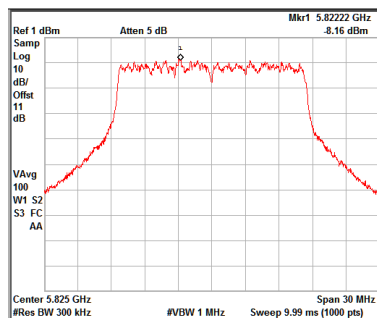

Chain-1

Chain-2

Chain-3

Chain-4

Channel frequency: 5825MHz

Chain-1

Chain-2

Chain-3