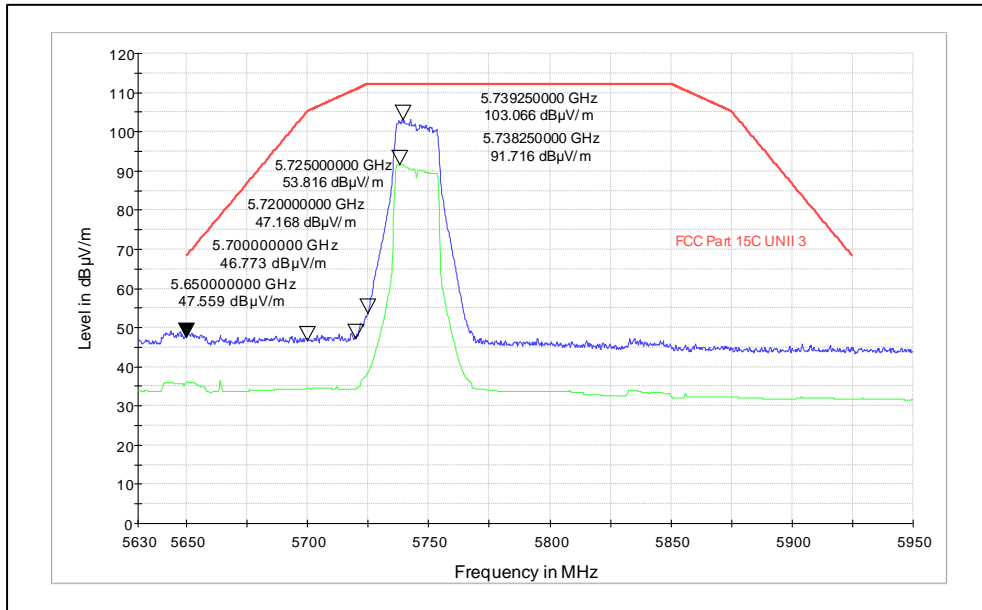

Polarization: Vertical

Channel frequency: 5240MHz

Polarization: Vertical

Polarization: Horizontal

Channel frequency: 5745MHz

Polarization: Vertical

Polarization: Horizontal

Channel frequency: 5825MHz

Polarization: Vertical

Polarization: Horizontal

Modulation: 802.11ac

Data Rate: MCS8

Channel frequency: 5180MHz

Polarization: Vertical

Polarization: Horizontal

Channel frequency: 5240MHz

Polarization: Vertical

Polarization: Horizontal

Channel frequency: 5745MHz

Polarization: Vertical

Polarization: Horizontal

Channel frequency: 5825MHz

Polarization: Vertical

Polarization: Horizontal