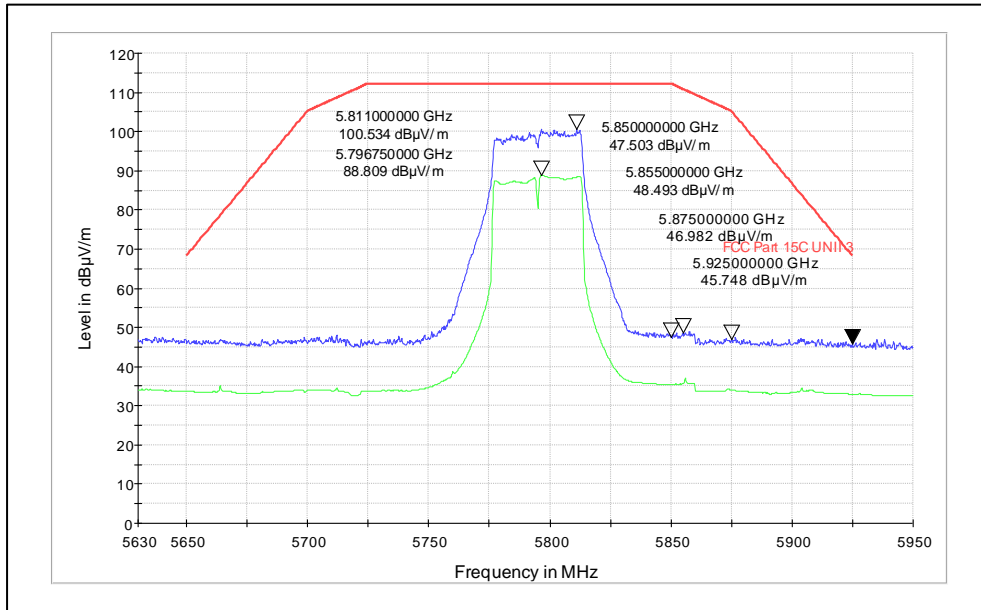

Test Plots

IN23HNHD 001 & IN23HH4B 001

Modulation: 802.11n-40MHz

Data Rate: MCS7

Channel frequency: 5190MHz

Polarization: Vertical

Polarization: Horizontal

Channel frequency: 5230MHz

Polarization: Vertical

Polarization: Horizontal

Channel frequency: 5755MHz

Polarization: Vertical

Polarization: Horizontal

Channel frequency: 5795MHz

Polarization: Vertical

Polarization: Horizontal

Modulation: 802.11 ac\_ 40 MHz

Data Rate: MCS9

Channel frequency: 5190MHz

Polarization: Vertical

Polarization: Horizontal

Channel frequency: 5230MHz

Polarization: Vertical

Polarization: Horizontal