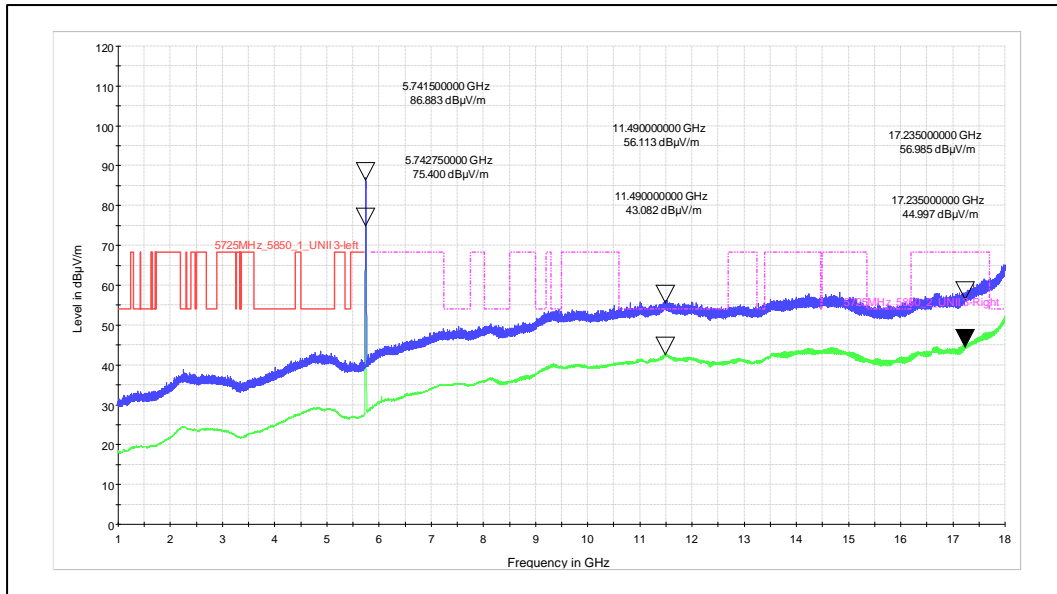

Polarization: Vertical

Polarization: Horizontal

Test Plots

IN23HNHD 001 & IN23HH4B 001

Modulation: 802.11 n\_ 20 MHz

Data Rate: MCS7

Channel frequency: 5180MHz

Polarization: Vertical

Polarization: Horizontal

Channel frequency: 5240MHz

Polarization: Vertical

Polarization: Horizontal

Channel frequency: 5745MHz

Polarization: Vertical

Polarization: Horizontal

Channel frequency: 5825MHz

Polarization: Vertical

Polarization: Horizontal

Modulation: 802.11 ac\_ 20 MHz

Data Rate: MCS8

Channel frequency: 5180MHz

Polarization: Vertical

Polarization: Horizontal

Channel frequency: 5240MHz