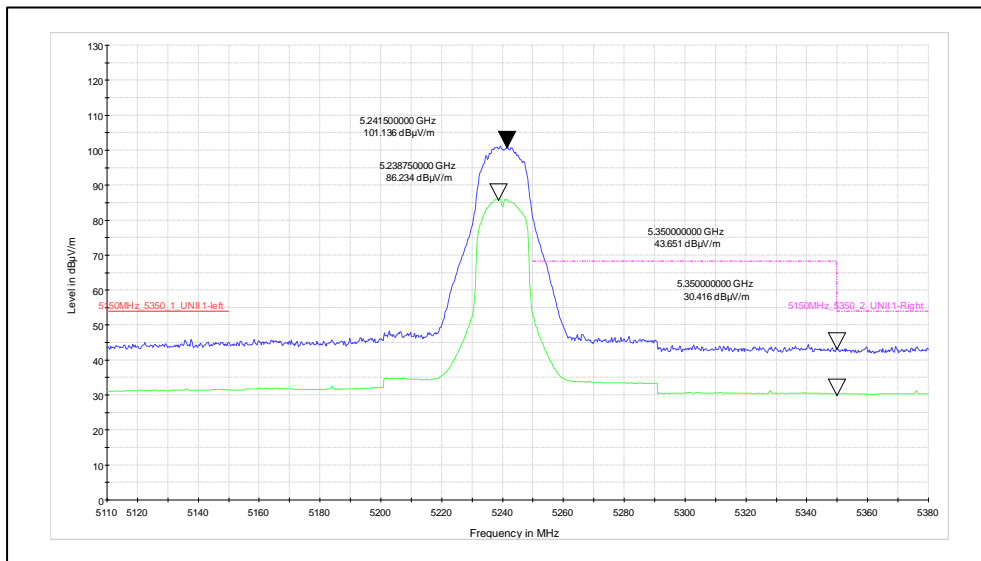

Channel Frequency 200MHz – 1GHz

Polarization Vertical

Channel Frequency 200MHz – 1GHz

Polarization Horizontal

Frequency range of 1GHz to 26GHz:

Modulation: 802.11a

Data Rate: 54Mbps

Channel Frequency: 5180MHz

Polarization: Vertical

Polarization: Horizontal

Channel Frequency: 5240MHz

Polarization: Vertical

Polarization: Horizontal

Channel Frequency: 5745MHz

Polarization: Vertical

Polarization: Horizontal