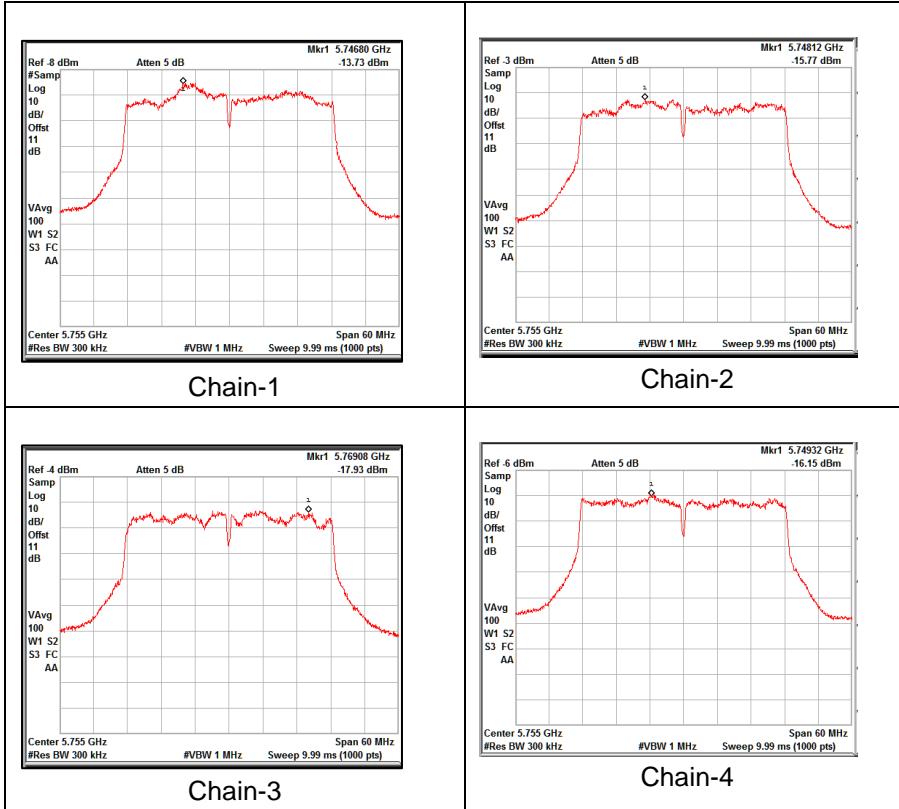

Chain-4

Test Plots

IN23HNHD 001 & IN23HH4B 001

Modulation: 802.11n-40MHz

Data Rate: MCS0

Channel Frequency: 5190MHz

Channel frequency: 5230MHz

Channel frequency: 5755MHz