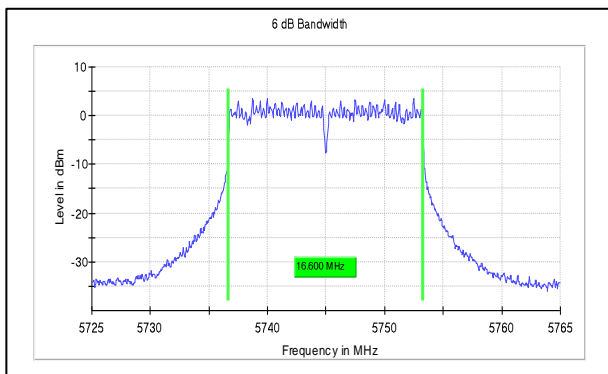

## 1.1 Emission Bandwidth

Modulation: 802.111a

Data Rate: 54Mbps

Channel Frequency:5180MHz

Channel Frequency:5240MHz

Channel Frequency:5745MHz

Channel Frequency:5825MHz

**Test Plots**