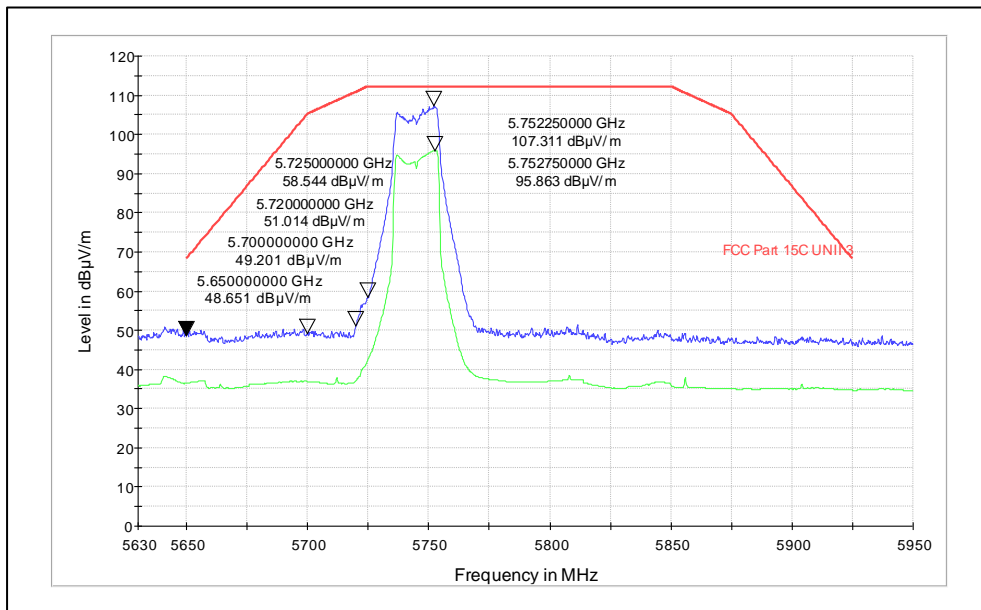

Channel Frequency: 5825MHz

Polarization: Vertical

Polarization: Horizontal

Test Plots

IN23HNHD 001 & IN23HH4B 001

Modulation: 802.11n

Data Rate: MCS7

Channel Frequency: 5180MHz

Polarization: Vertical

Channel frequency: 5240MHz

Polarization: Vertical

Polarization: Horizontal

Channel frequency: 5745MHz

Polarization: Vertical

Polarization: Horizontal

Channel frequency: 5825MHz

Polarization: Vertical

Polarization: Horizontal

Modulation: 802.11ac

Data Rate: MCS8

Channel frequency: 5180MHz

Polarization: Vertical

Polarization: Horizontal

Channel frequency: 5240MHz