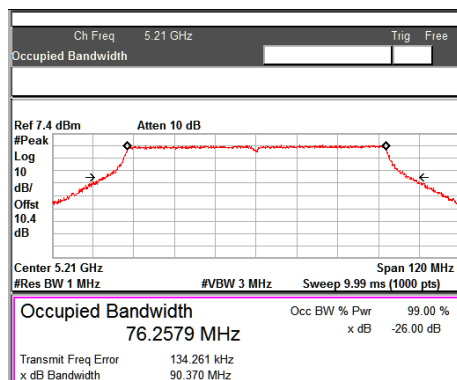

IN23HNHD 001 & IN23HH4B 001

Modulation: 802.11ax-40MHz

Data Rate: MCS11

Channel Frequency:5190MHz

Channel Frequency:5230MHz

Channel Frequency:5755MHz

Channel Frequency:5795MHz

Modulation: 802.11ac-80MHz

Data Rate: MCS9

Channel Frequency:5210MHz

Channel Frequency:5775MHz

**Test Plots**

**IN23HNHD 001 & IN23HH4B 001**

Modulation: 802.11ax-80MHz

Data Rate: MCS11

**Channel Frequency: 5210MHz**