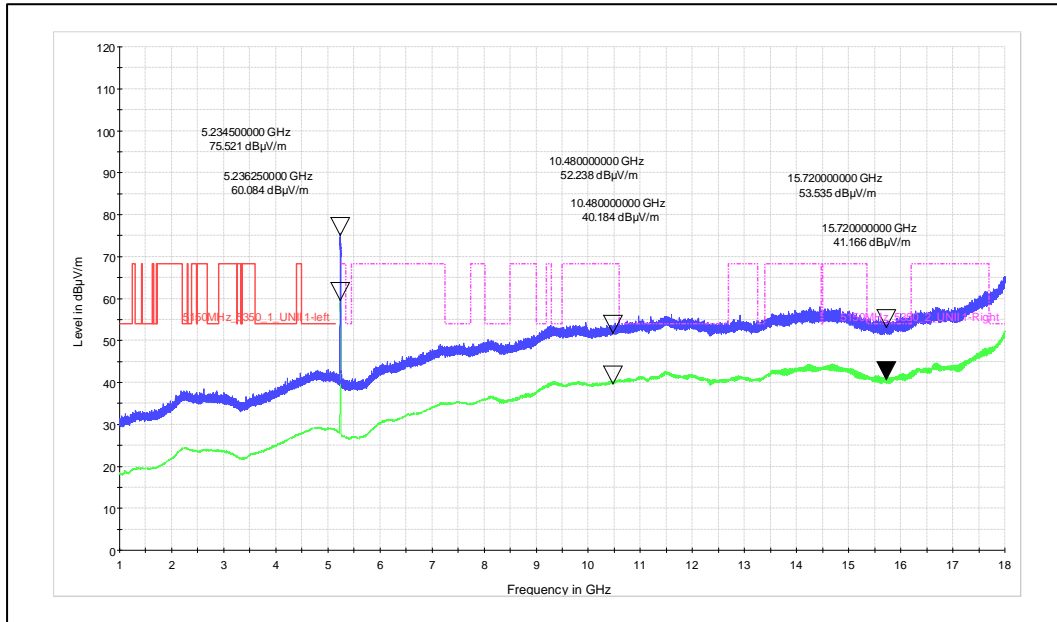

Test Plots

IN23HNHD 001 & IN23HH4B 001

Modulation: 802.11 ax\_ 80 MHz

Data Rate: MCS11

Channel frequency: 5210MHz

Polarization: Vertical

Polarization: Horizontal

Channel frequency: 5775MHz

Polarization: Vertical

Polarization: Horizontal

Test Plots

IN23HNHD 001 & IN23HH4B 001

Modulation: 802.11 a\_ 20 MHz

Data Rate: 54 Mbps

Channel frequency: 5180MHz

Polarization: Vertical

Polarization: Horizontal

Channel frequency: 5240MHz

Polarization: Vertical

Polarization: Horizontal

Channel frequency: 5745MHz

Polarization: Vertical

Polarization: Horizontal

Channel frequency: 5825MHz