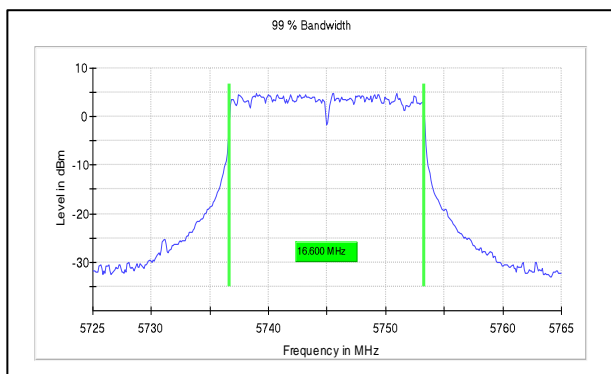

## 1.2 Occupied Channel Bandwidth

Modulation: 802.111a

Data Rate: 54Mbps

Channel Frequency:5180MHz

Channel Frequency:5240MHz

Channel Frequency:5745MHz

Channel Frequency:5825MHz

**Test Plots**