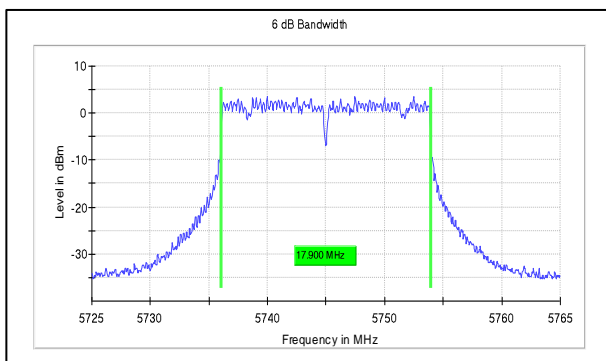

**IN23HNHD 001 & IN23HH4B 001**

Modulation: 802.11ac-20MHz

Data Rate: MCS8

**Channel Frequency:5180MHz**

**Channel Frequency:5240MHz**

**Channel Frequency:5745MHz**

**Channel Frequency:5825MHz**

**Test Plots**