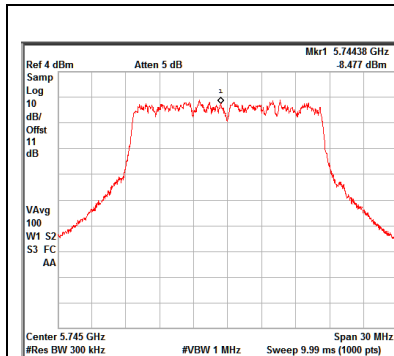

### 1.3 Power Spectral Density

Antenna Type & Antenna Gain: Omni Antenna & 12dBi

Data Rate: 6Mbps

Channel Frequency: 5180MHz

Channel frequency: 5240MHz

Test Plots

IN23HNHD 001 & IN23HH4B 001

Channel frequency: 5745MHz