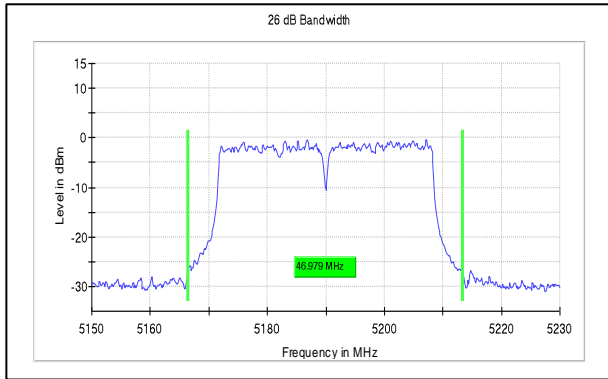

Test Plots

IN23HNHD 001 & IN23HH4B 001

Modulation: 802.11ac-40MHz

Data Rate: MCS9

Channel Frequency:5190MHz