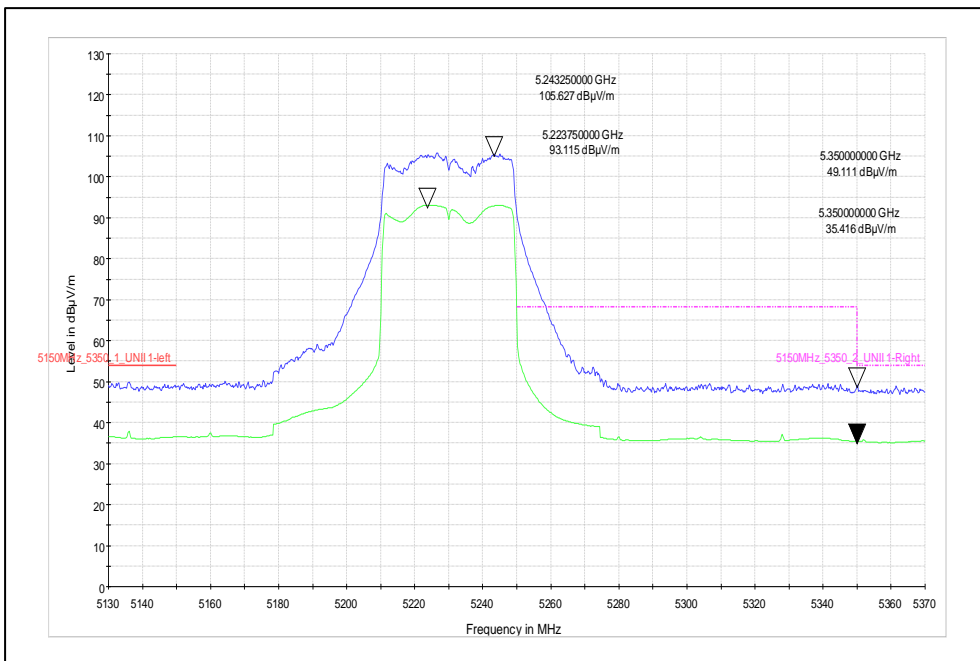

Polarization: Horizontal