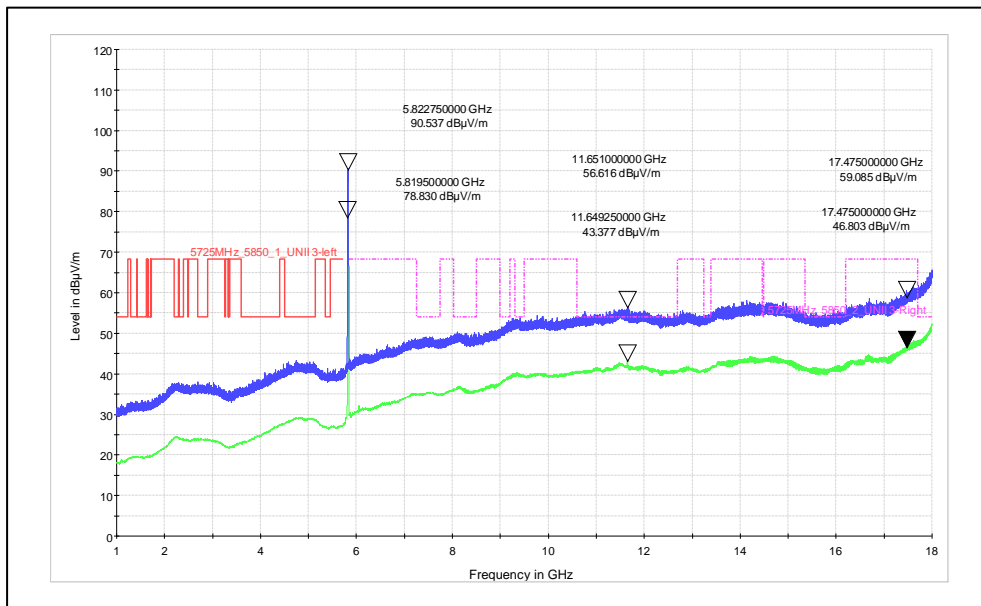

Polarization: Vertical

Polarization: Horizontal

Modulation: 802.11 ac\_ 20 MHz

Data Rate: MCS8

Channel frequency: 5180MHz

Polarization: Vertical

Polarization: Horizontal

Channel frequency: 5240MHz

Polarization: Vertical

Polarization: Horizontal

Channel frequency: 5745MHz

Polarization: Vertical

Polarization: Horizontal

Channel frequency: 5825MHz

Polarization: Vertical

Polarization: Horizontal