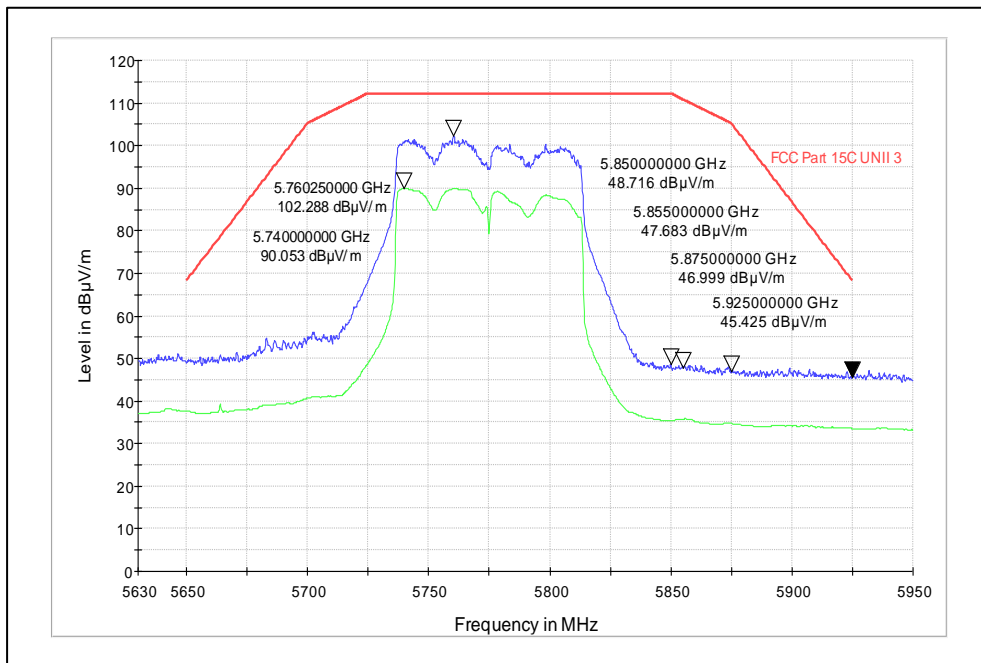

Polarization: Vertical

Polarization: Horizontal

Channel frequency: 5755MHz

Polarization: Vertical

Polarization: Horizontal

Channel frequency: 5795MHz

Polarization: Vertical

Polarization: Horizontal

Modulation: 802.11 ac\_ 80 MHz

Data Rate: MCS9

Channel frequency: 5210MHz

Polarization: Vertical

Polarization: Horizontal

Channel frequency: 5775MHz

Polarization: Vertical

Polarization: Horizontal

Test Plots

IN23HNHD 001 & IN23HH4B 001

Modulation: 802.11 ax\_ 80 MHz

Data Rate: MCS11

Channel frequency: 5210MHz

Polarization: Vertical

Polarization: Horizontal

Channel frequency: 5775MHz