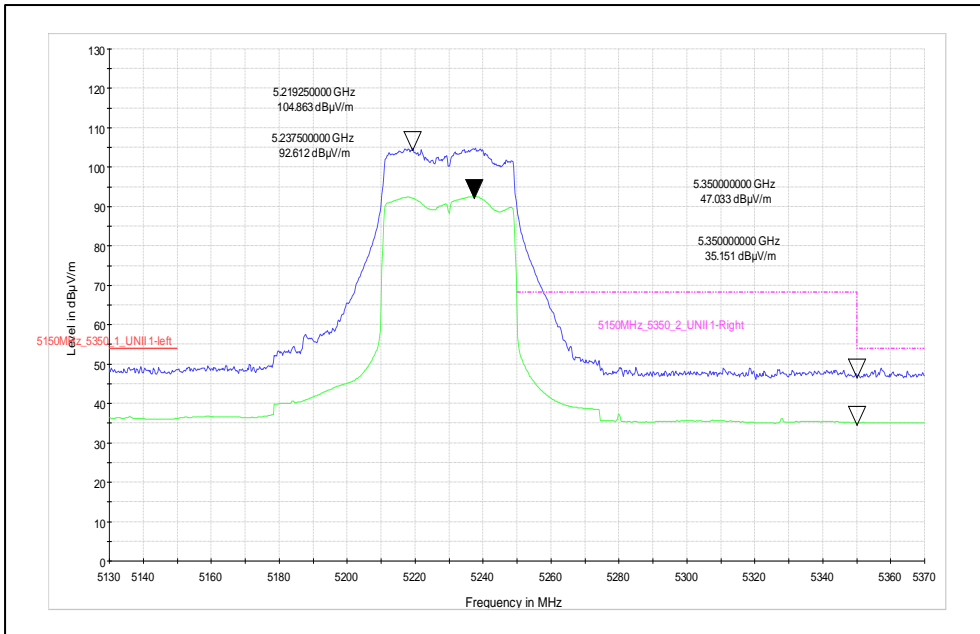

Test Plots

IN23HNHD 001 & IN23HH4B 001

Modulation: 802.11 ax\_ 40 MHz

Data Rate: MCS11

Channel frequency: 5190MHz

Polarization: Vertical

Polarization: Horizontal

Channel frequency: 5230MHz