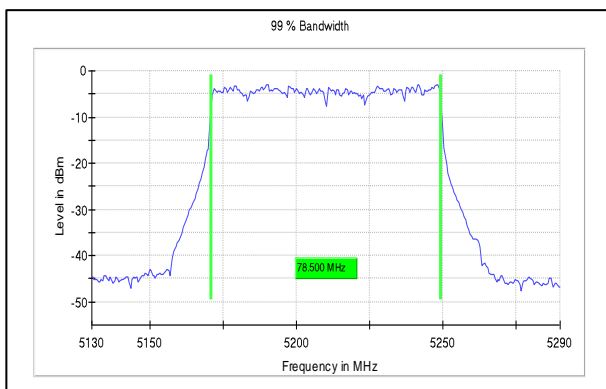

**IN23HNHD 001 & IN23HH4B 001**

**Modulation:** 802.11ac-80MHz

**Data Rate:** MCS9

**Channel Frequency:**5210MHz

**Channel Frequency:**5775MHz

**Modulation:** 802.11ax-80MHz

**Data Rate:** MCS11

**Channel Frequency:**5210MHz