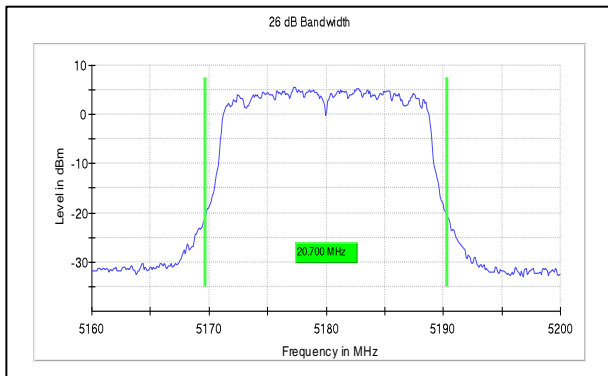

Test Plots

IN23HNHD 001 & IN23HH4B 001

Modulation: 802.11n-20MHz

Data Rate: MCS7

Channel Frequency:5180MHz