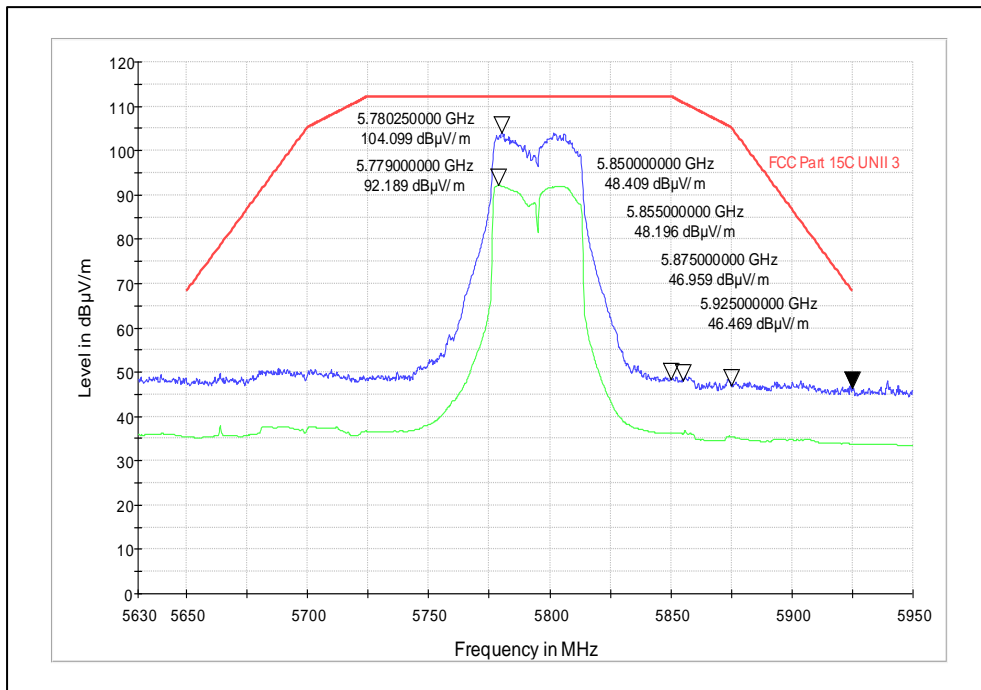

Modulation: 802.11 ac\_ 40 MHz

Data Rate: MCS9

Channel frequency: 5190MHz

Polarization: Vertical

Polarization: Horizontal

Channel frequency: 5230MHz

Polarization: Vertical

Polarization: Horizontal

Test Plots

IN23HNHD 001 & IN23HH4B 001

Channel frequency: 5755MHz

Polarization: Vertical

Polarization: Horizontal

Channel frequency: 5795MHz

Polarization: Vertical

Polarization: Horizontal

Test Plots

IN23HNHD 001 & IN23HH4B 001

Modulation: 802.11 ax\_ 40 MHz

Data Rate: MCS11

Channel frequency: 5190MHz

Polarization: Vertical

Polarization: Horizontal

Channel frequency: 5230MHz