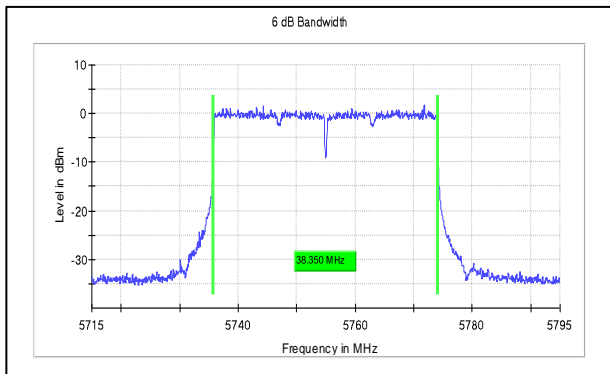

IN23HNHD 001 & IN23HH4B 001

Modulation: 802.11ax-40MHz

Data Rate: MCS11

Channel Frequency:5190MHz

Channel Frequency:5230MHz

Channel Frequency:5755MHz

Channel Frequency:5795MHz

Modulation: 802.11ac-80MHz

Data Rate: MCS9

Channel Frequency:5210MHz

Channel Frequency:5775MHz

**Test Plots**

**IN23HNHD 001 & IN23HH4B 001**

Modulation: 802.11ax-80MHz

Data Rate: MCS11

**Channel Frequency: 5210MHz**