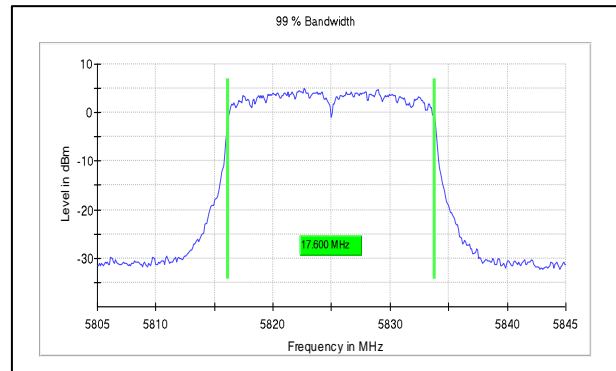

## 1.2 Occupied Channel Bandwidth

Modulation: 802.111a

Data Rate: 54Mbps

Channel Frequency:5180MHz

Channel Frequency:5240MHz

Channel Frequency:5745MHz

Channel Frequency:5825MHz

**Test Plots**

**IN23HNHD 001 & IN23HH4B 001**

**Modulation:** 802.11n-20MHz

**Data Rate:** MCS7

**Channel Frequency:5180MHz**

**Channel Frequency:5240MHz**

**Channel Frequency:5745MHz**

**Channel Frequency:5825MHz**

**Test Plots**