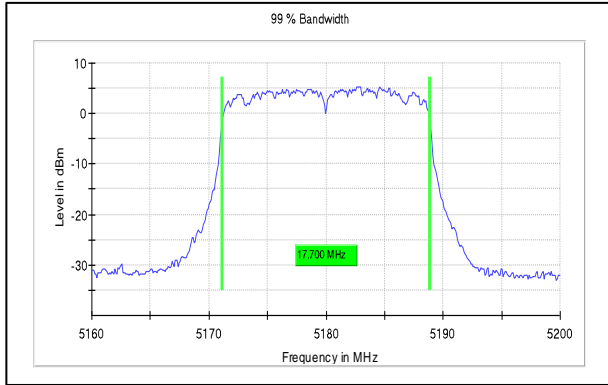

Test Plots

IN23HNHD 001 & IN23HH4B 001

Modulation: 802.11n-20MHz

Data Rate: MCS7

Channel Frequency:5180MHz