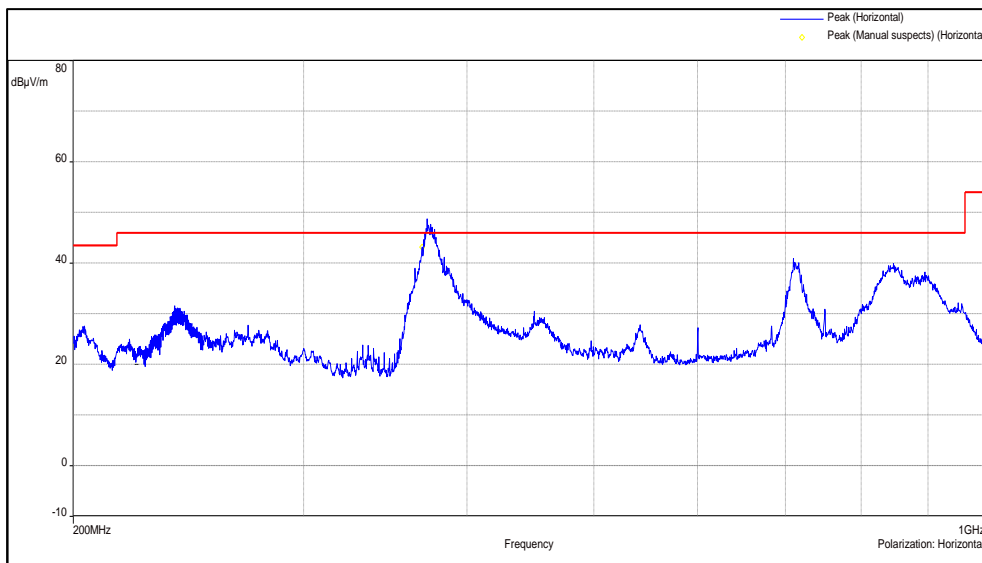

## 1.4 Spurious Radiated Emissions & Restricted Bands of Operation

Frequency range of 30MHz to 200MHz:

Channel Frequency 30MHz – 200MHz

Polarization Vertical

Channel Frequency 30MHz – 200MHz

Polarization Horizontal

Channel Frequency 200MHz – 1GHz

Polarization Vertical

Channel Frequency 200MHz – 1GHz

Polarization Horizontal

Frequency range of 1GHz to 26GHz:

Modulation: 802.11a

Data Rate: 54Mbps

Channel Frequency: 5180MHz