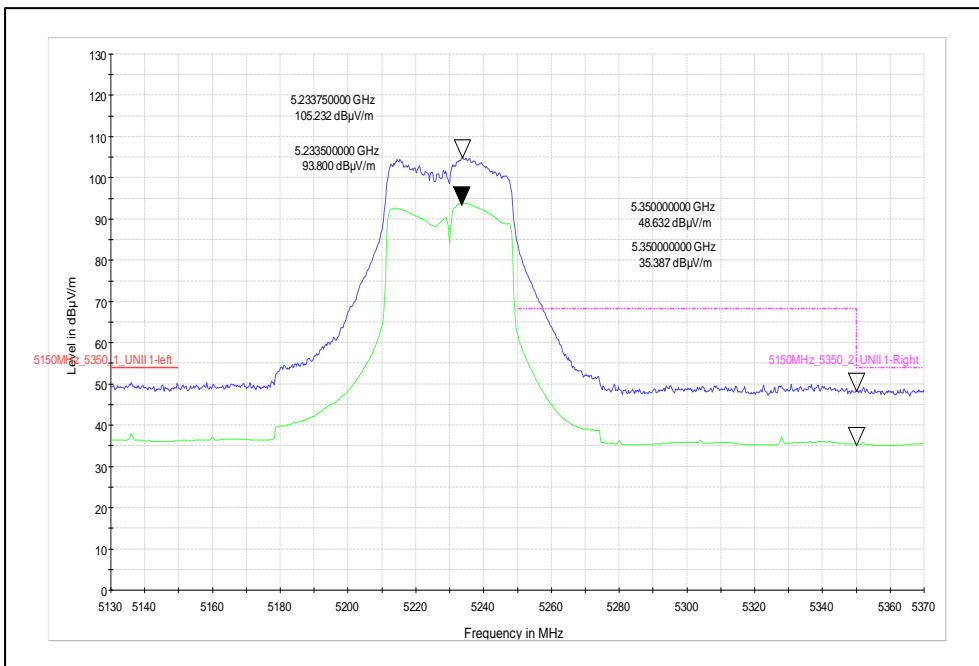

Modulation: 802.11 ac\_ 40 MHz

Data Rate: MCS9

Channel frequency: 5190MHz

Polarization: Vertical

Polarization: Horizontal

Channel frequency: 5230MHz

Polarization: Vertical

Polarization: Horizontal