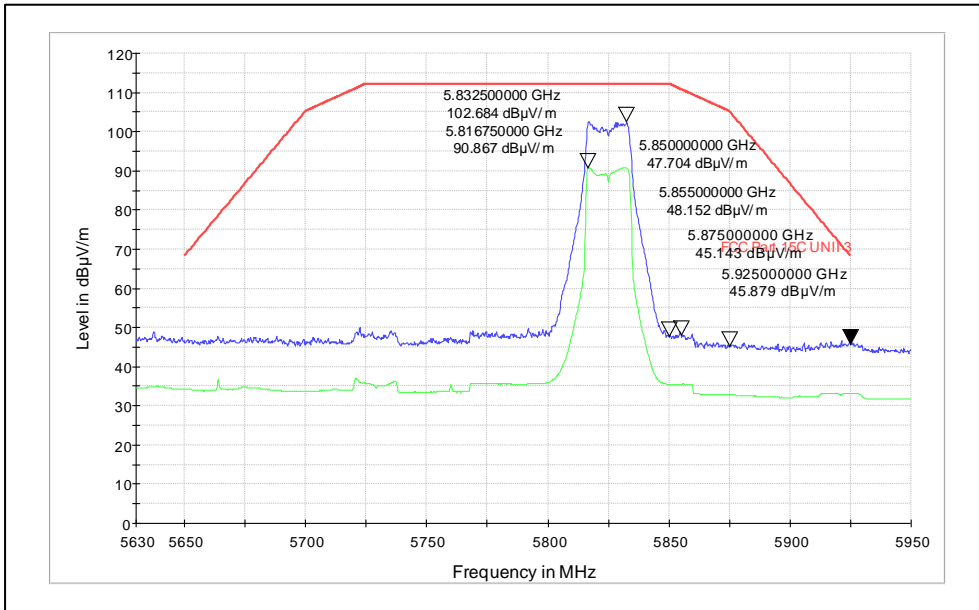

Channel Frequency: 5825MHz

Polarization: Vertical

Polarization: Horizontal

Test Plots

IN23HNHD 001 & IN23HH4B 001

Modulation: 802.11n

Data Rate: MCS7

Channel Frequency: 5180MHz

Polarization: Vertical

Channel frequency: 5240MHz

Polarization: Vertical

Polarization: Horizontal

Channel frequency: 5745MHz

Polarization: Vertical

Polarization: Horizontal

Channel frequency: 5825MHz

Polarization: Vertical

Polarization: Horizontal

Modulation: 802.11ac

Data Rate: MCS8

Channel frequency: 5180MHz

Polarization: Vertical

Polarization: Horizontal

Channel frequency: 5240MHz