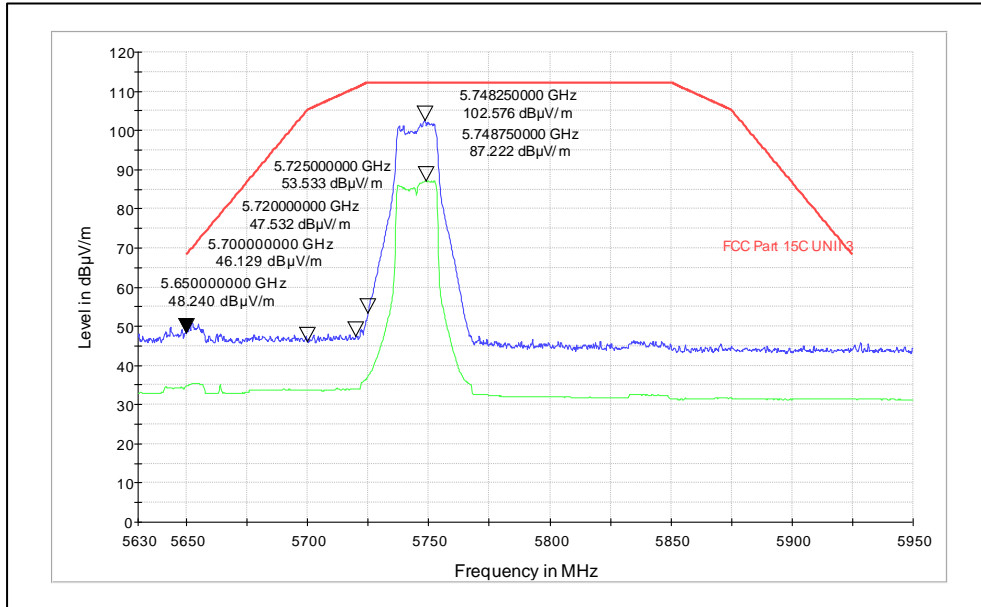

Channel Frequency 200MHz – 1GHz

Polarization Vertical

Channel Frequency 200MHz – 1GHz

Polarization Horizontal

Frequency range of 1GHz to 26GHz:

Modulation: 802.11a

Data Rate: 54Mbps

Channel Frequency: 5180MHz

Polarization: Vertical

Polarization: Horizontal

Channel Frequency: 5240MHz

Polarization: Vertical

Polarization: Horizontal

Channel Frequency: 5745MHz

Polarization: Vertical

Polarization: Horizontal

Channel Frequency: 5825MHz

Polarization: Vertical

Polarization: Horizontal

Test Plots

IN23HNHD 001 & IN23HH4B 001

Modulation: 802.11n

Data Rate: MCS7

Channel Frequency: 5180MHz