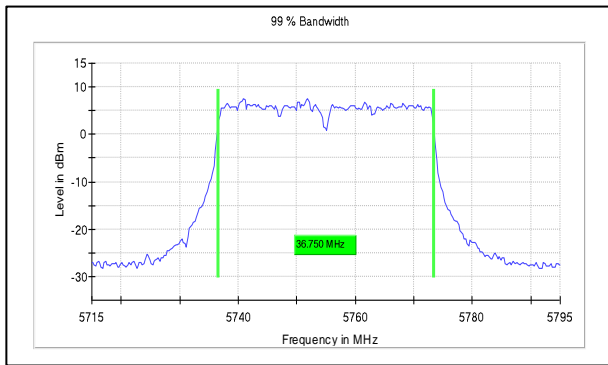

**IN23HNHD 001 & IN23HH4B 001**

Modulation: 802.11ac-40MHz

Data Rate: MCS9

**Channel Frequency:5190MHz**

**Channel Frequency:5230MHz**

**Channel Frequency:5755MHz**

**Channel Frequency:5795MHz**

**Test Plots**