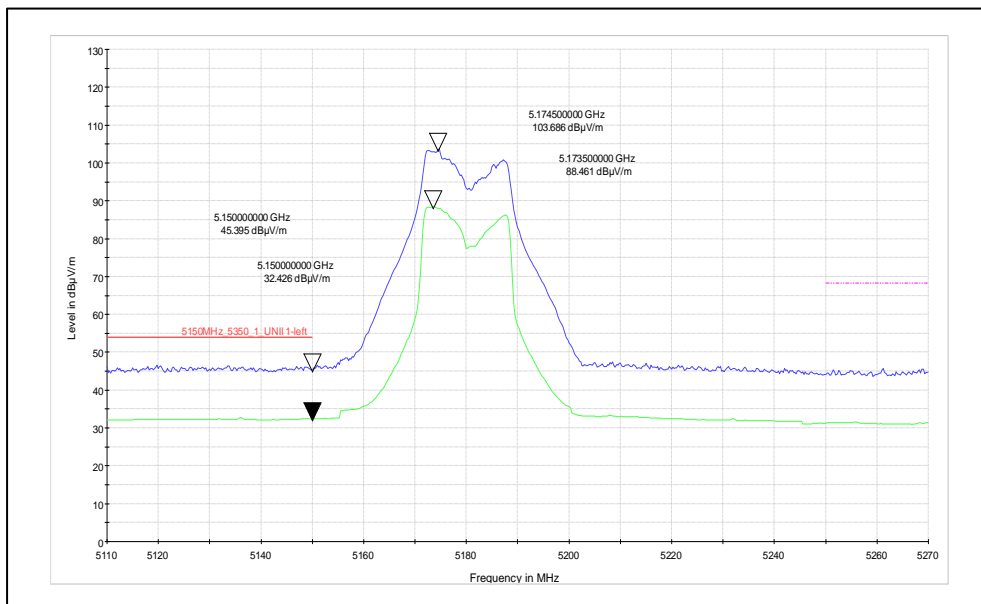

Polarization: Horizontal