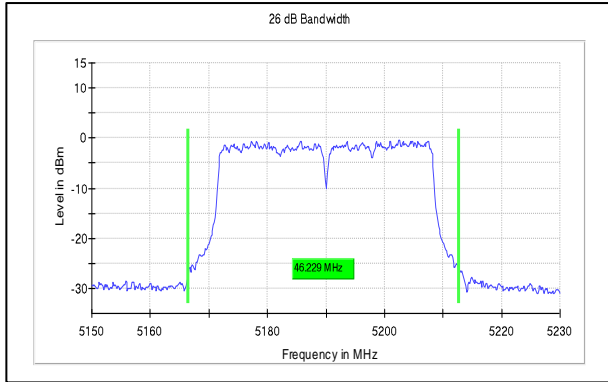

Test Plots

IN23HNHD 001 & IN23HH4B 001

Modulation: 802.11n-40MHz

Data Rate: MCS7

Channel Frequency:5190MHz