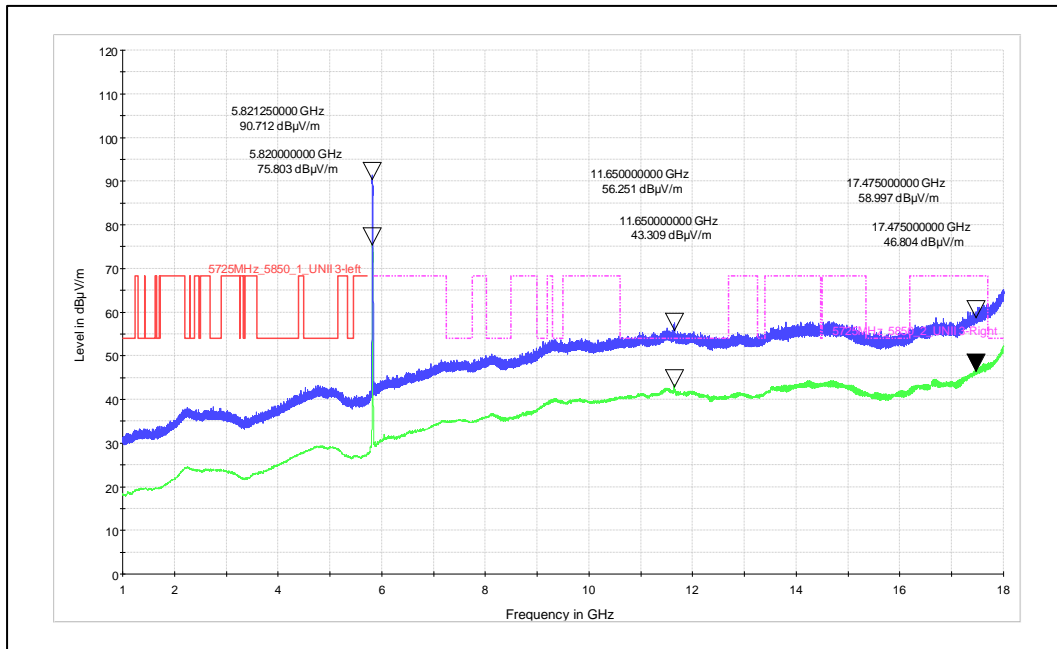

Polarization: Vertical

Polarization: Horizontal

Test Plots

IN23HNHD 001 & IN23HH4B 001

Modulation: 802.11 a\_ 20 MHz

Data Rate: 54 Mbps

Channel frequency: 5180MHz

Polarization: Vertical

Polarization: Horizontal

Channel frequency: 5240MHz

Polarization: Vertical

Polarization: Horizontal

Channel frequency: 5745MHz

Polarization: Vertical

Polarization: Horizontal

Channel frequency: 5825MHz

Polarization: Vertical

Polarization: Horizontal

Test Plots

IN23HNHD 001 & IN23HH4B 001

Modulation: 802.11 n\_ 20 MHz

Data Rate: MCS7

Channel frequency: 5180MHz

Polarization: Vertical