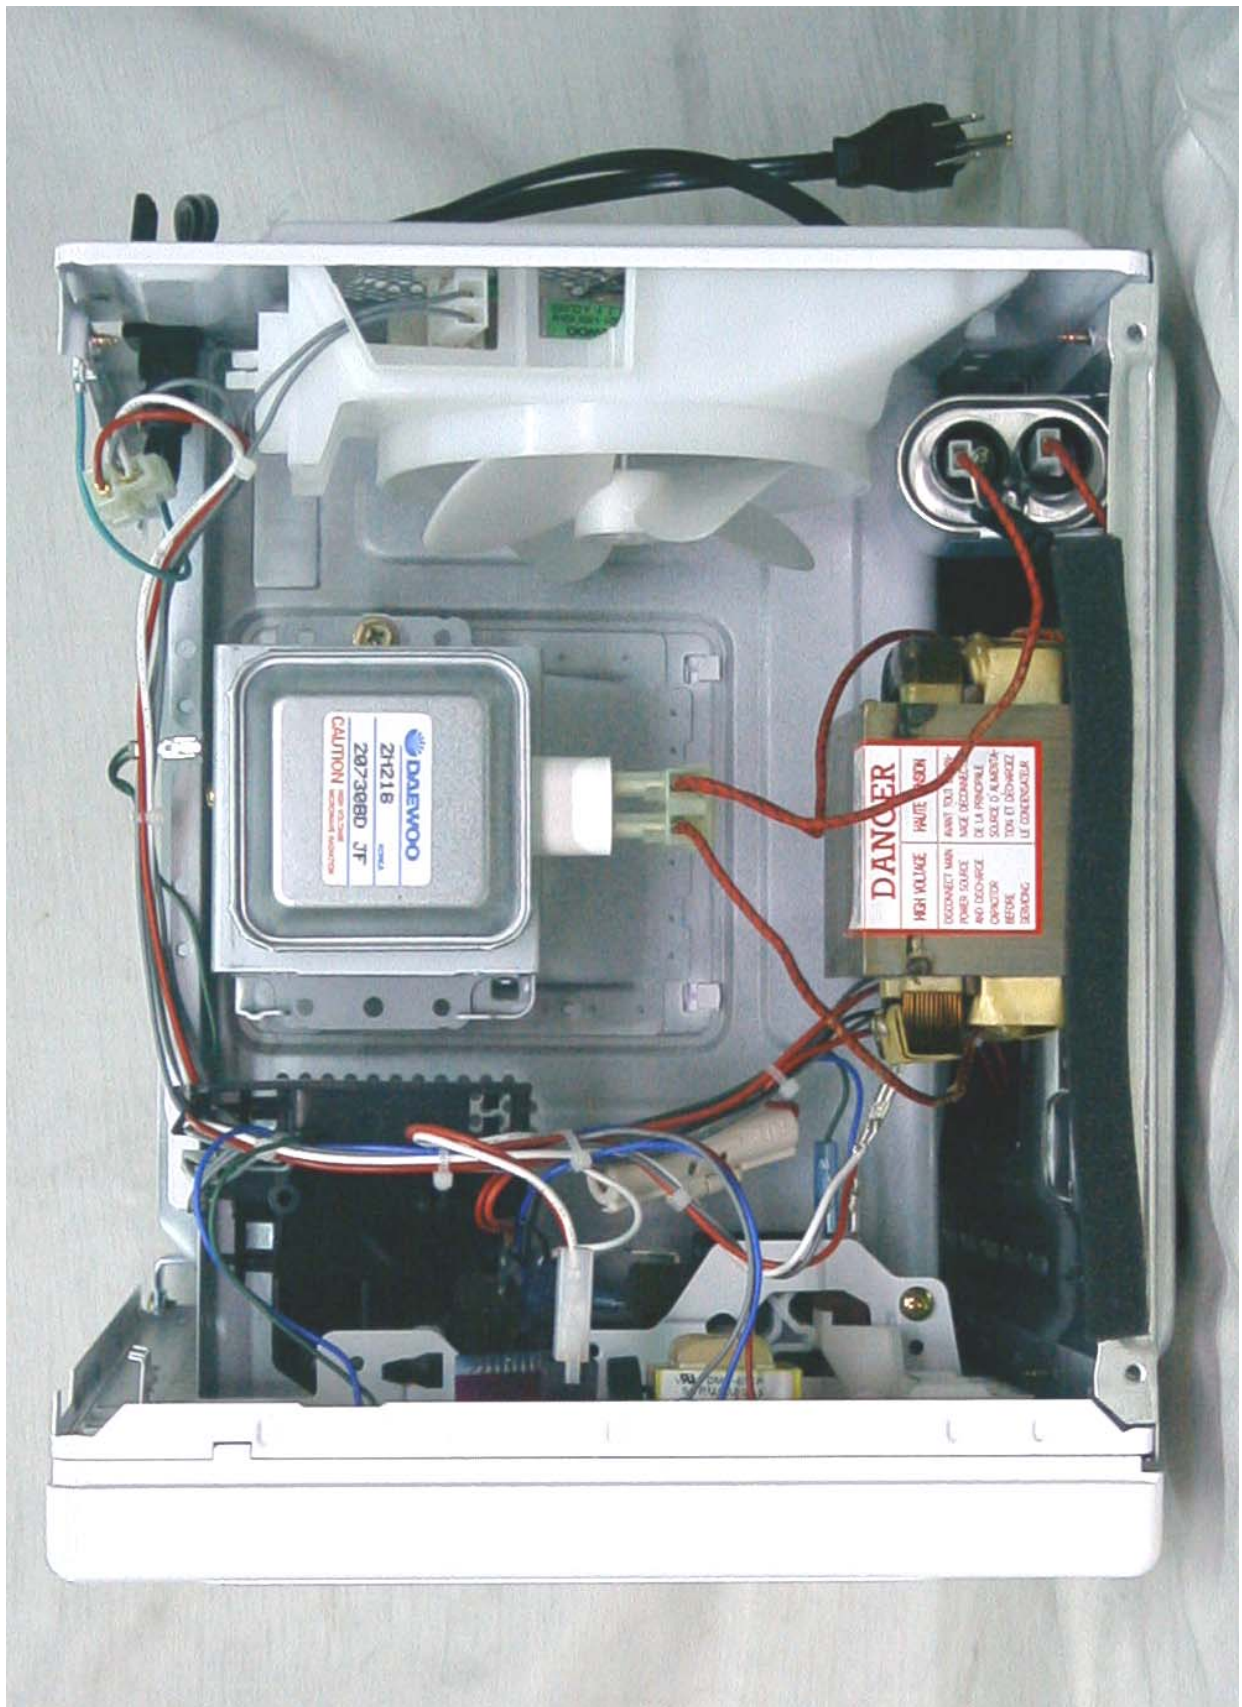

SIDE VIEW (RIGHT)

FCC ID: C5F7NF63MO6000