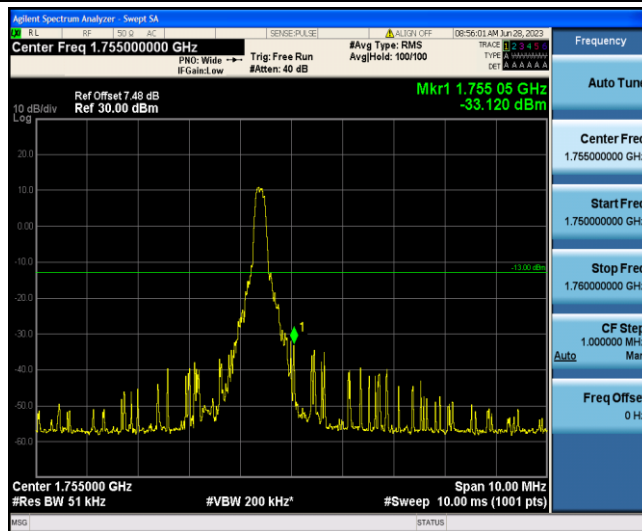

Band2-20MHz-16QAM-18700-6-0-Low--38.96-PASS

Band2-20MHz-16QAM-19100-1-5-High--48.33-PASS

Band2-20MHz-16QAM-19100-6-0-High--39.56-PASS

Band4-1.4MHz-QPSK-19957-1-0-Low--25.24-PASS

Band4-1.4MHz-QPSK-19957-6-0-Low--32.51-PASS