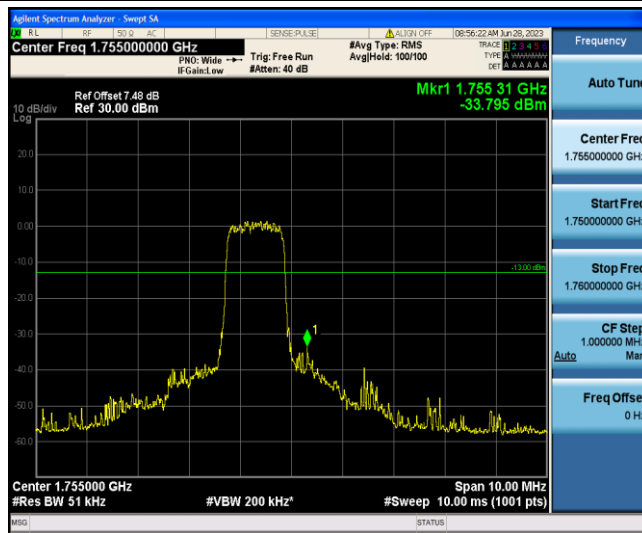

Band4-1.4MHz-QPSK-20393-1-5-High--33.12-PASS

Band4-1.4MHz-QPSK-20393-6-0-High--33.80-PASS