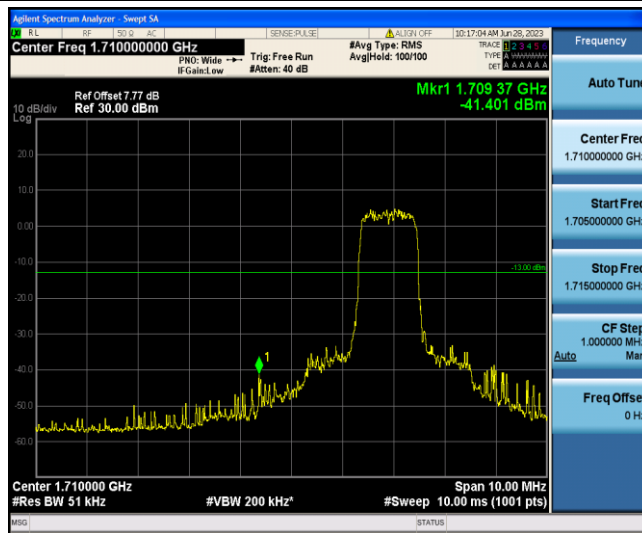

Band4-20MHz-QPSK-20300-1-5-High--36.72-PASS

Band4-20MHz-QPSK-20300-6-0-High--39.11-PASS

Band4-20MHz-16QAM-20050-1-0-Low--40.63-PASS

Band4-20MHz-16QAM-20050-6-0-Low--41.40-PASS

Band4-20MHz-16QAM-20300-1-5-High--51.28-PASS