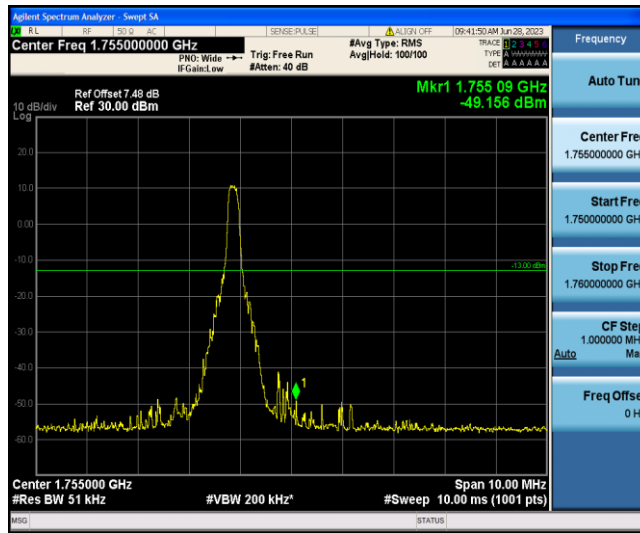

Band4-10MHz-16QAM-20000-6-0-Low--36.39-PASS

Band4-10MHz-16QAM-20350-1-5-High--49.16-PASS