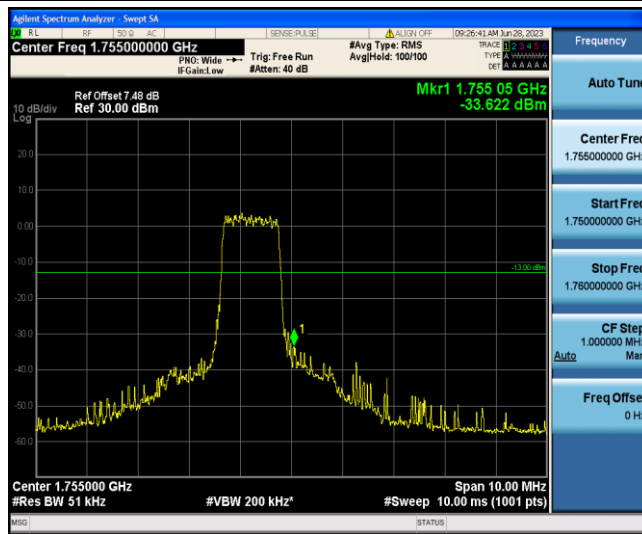

Band4-5MHz-QPSK-20375-1-5-High--30.64-PASS

Band4-5MHz-QPSK-20375-6-0-High--33.62-PASS