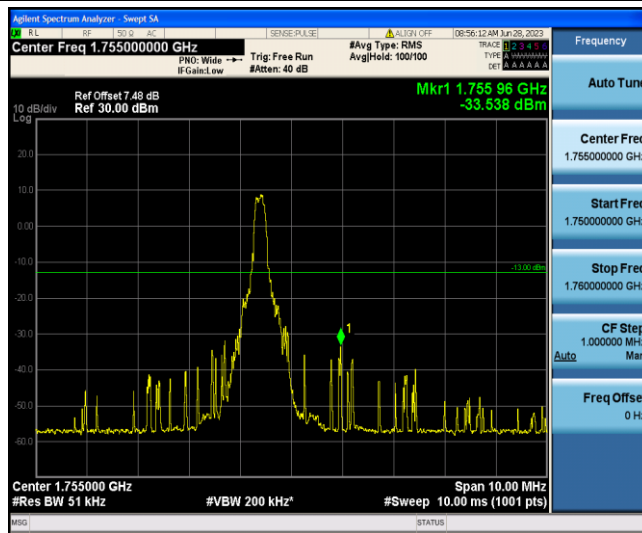

Band4-1.4MHz-QPSK-20393-1-5-High--33.12-PASS

Band4-1.4MHz-QPSK-20393-6-0-High--33.80-PASS

Band4-1.4MHz-16QAM-19957-1-0-Low--26.40-PASS

Band4-1.4MHz-16QAM-19957-6-0-Low--32.48-PASS

Band4-1.4MHz-16QAM-20393-1-5-High--33.54-PASS