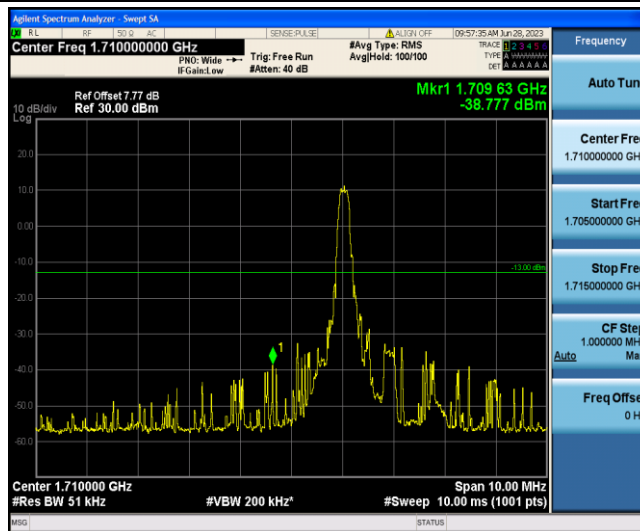

Band4-10MHz-QPSK-20350-6-0-High--36.52-PASS

Band4-10MHz-16QAM-20000-1-0-Low--31.62-PASS

Band4-10MHz-16QAM-20000-6-0-Low--36.39-PASS

Band4-10MHz-16QAM-20350-1-5-High--49.16-PASS

Band4-10MHz-16QAM-20350-6-0-High--36.58-PASS