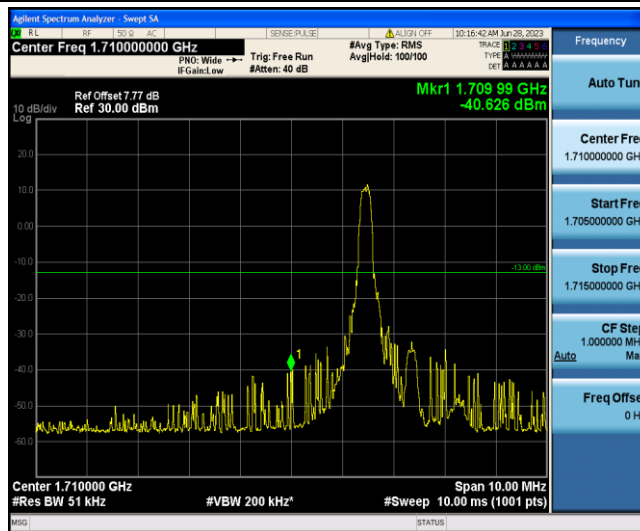

Band4-20MHz-QPSK-20300-6-0-High--39.11-PASS

Band4-20MHz-16QAM-20050-1-0-Low--40.63-PASS