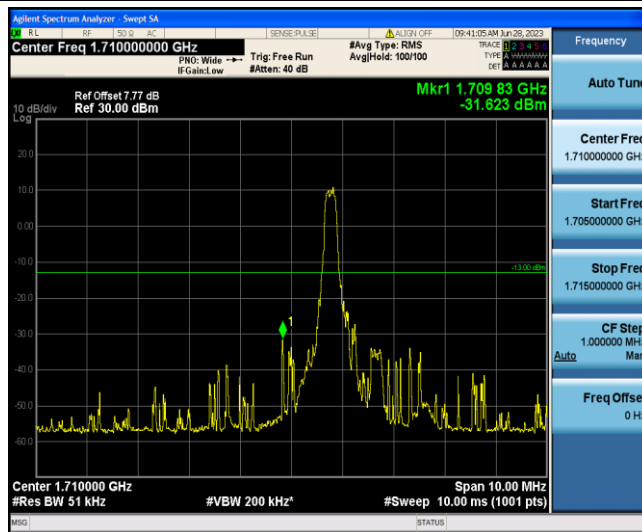

Band4-10MHz-QPSK-20350-6-0-High--36.52-PASS

Band4-10MHz-16QAM-20000-1-0-Low--31.62-PASS