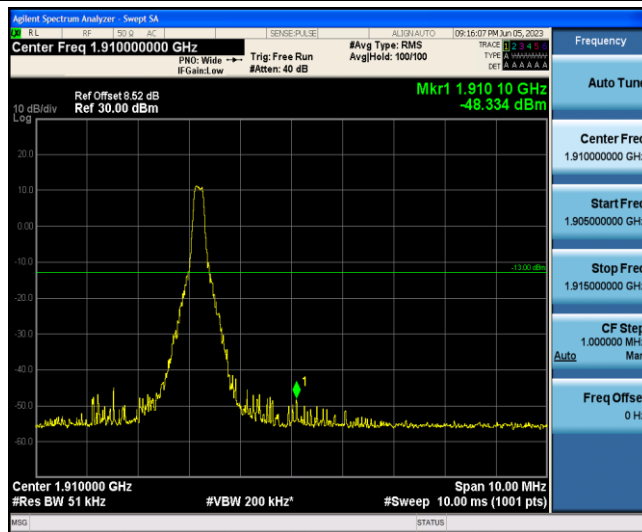

Band2-20MHz-16QAM-18700-6-0-Low--38.96-PASS

Band2-20MHz-16QAM-19100-1-5-High--48.33-PASS

Band2-20MHz-16QAM-19100-6-0-High--39.56-PASS

Band4-1.4MHz-QPSK-19957-1-0-Low--25.24-PASS

Band4-1.4MHz-QPSK-19957-6-0-Low--32.51-PASS