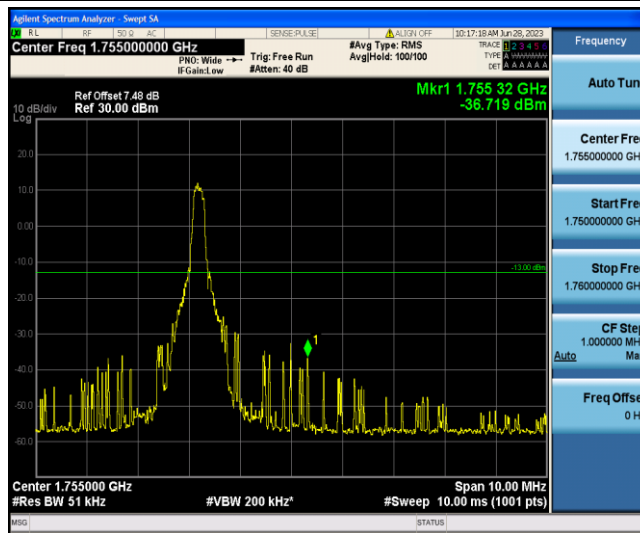

Band4-15MHz-16QAM-20025-6-0-Low--40.45-PASS

Band4-15MHz-16QAM-20325-1-5-High--48.55-PASS

Band4-15MHz-16QAM-20325-6-0-High--35.04-PASS

Band4-20MHz-QPSK-20050-1-0-Low--40.18-PASS

Band4-20MHz-QPSK-20050-6-0-Low--41.11-PASS