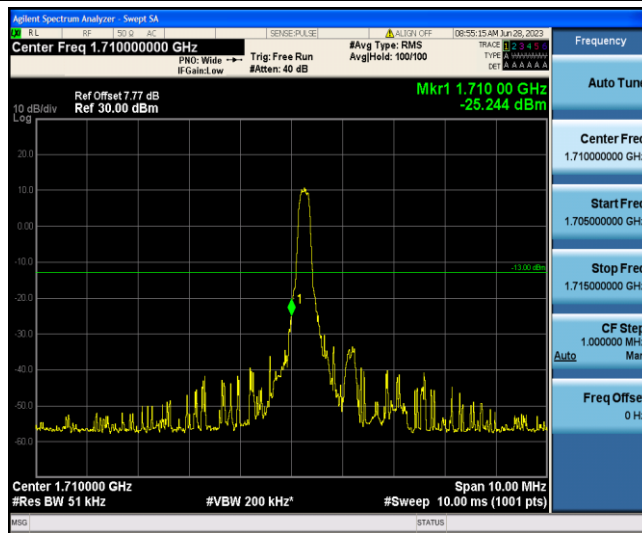

Band2-20MHz-16QAM-18700-6-0-Low--38.96-PASS

Band2-20MHz-16QAM-19100-1-5-High--48.33-PASS

Band2-20MHz-16QAM-19100-6-0-High--39.56-PASS

Band4-1.4MHz-QPSK-19957-1-0-Low--25.24-PASS

Band4-1.4MHz-QPSK-19957-6-0-Low--32.51-PASS