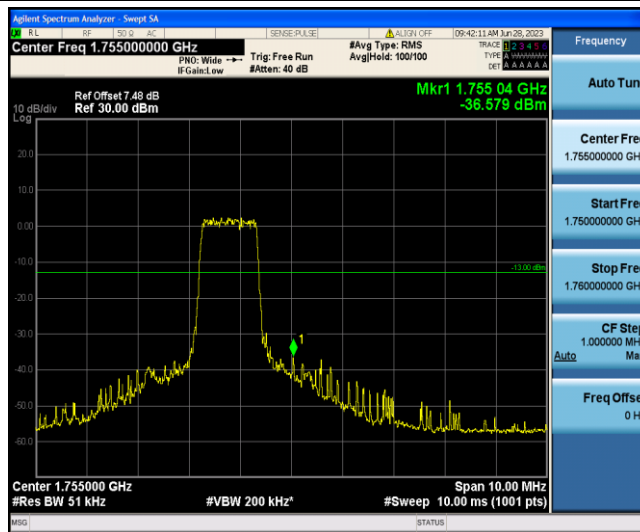

Band4-10MHz-QPSK-20350-6-0-High--36.52-PASS

Band4-10MHz-16QAM-20000-1-0-Low--31.62-PASS

Band4-10MHz-16QAM-20000-6-0-Low--36.39-PASS

Band4-10MHz-16QAM-20350-1-5-High--49.16-PASS

Band4-10MHz-16QAM-20350-6-0-High--36.58-PASS