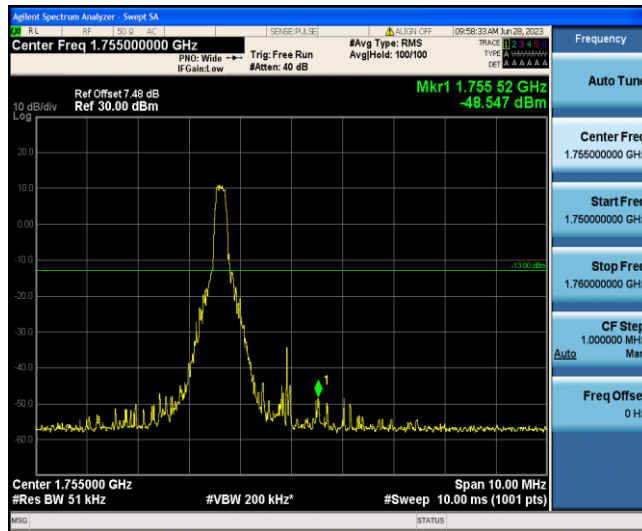

Band4-15MHz-16QAM-20025-6-0-Low--40.45-PASS

Band4-15MHz-16QAM-20325-1-5-High--48.55-PASS