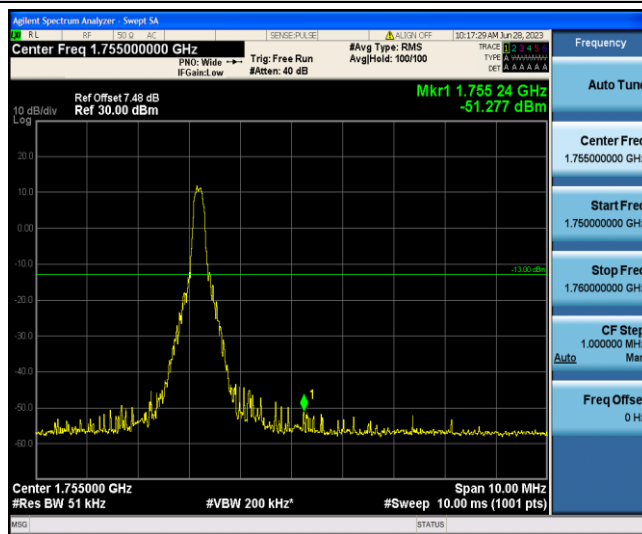

Band4-20MHz-QPSK-20300-1-5-High--36.72-PASS

Band4-20MHz-QPSK-20300-6-0-High--39.11-PASS

Band4-20MHz-16QAM-20050-1-0-Low--40.63-PASS

Band4-20MHz-16QAM-20050-6-0-Low--41.40-PASS

Band4-20MHz-16QAM-20300-1-5-High--51.28-PASS