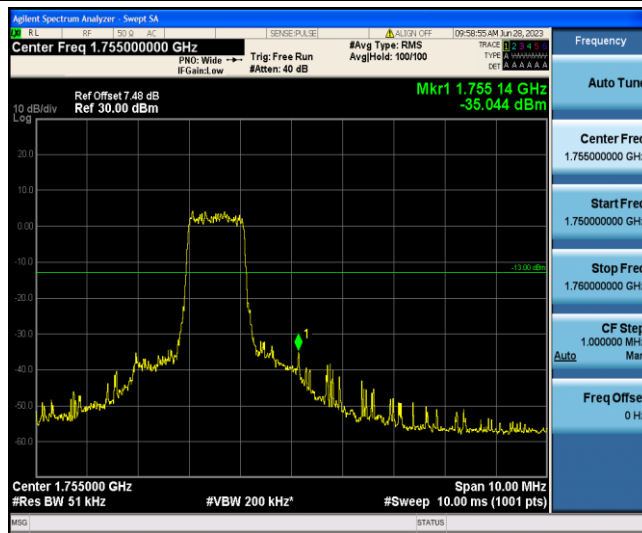

Band4-15MHz-16QAM-20325-1-5-High--48.55-PASS

Band4-15MHz-16QAM-20325-6-0-High--35.04-PASS