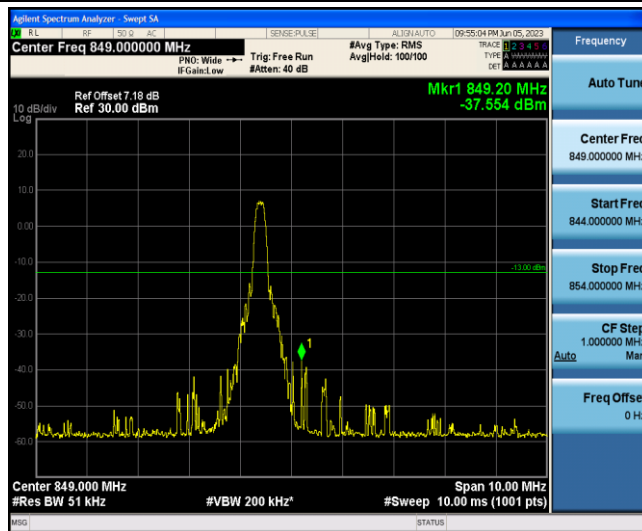

Band5-1.4MHz-QPSK-20407-6-0-Low--37.00-PASS

Band5-1.4MHz-QPSK-20643-1-5-High--37.55-PASS