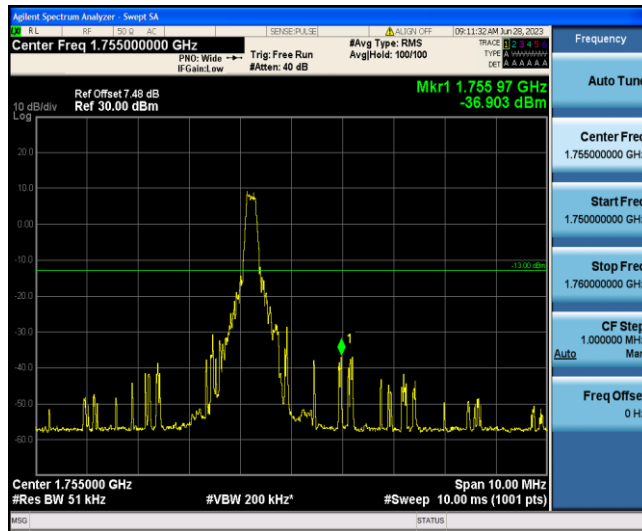

Band4-3MHz-16QAM-19965-6-0-Low--37.85-PASS

Band4-3MHz-16QAM-20385-1-5-High--36.90-PASS