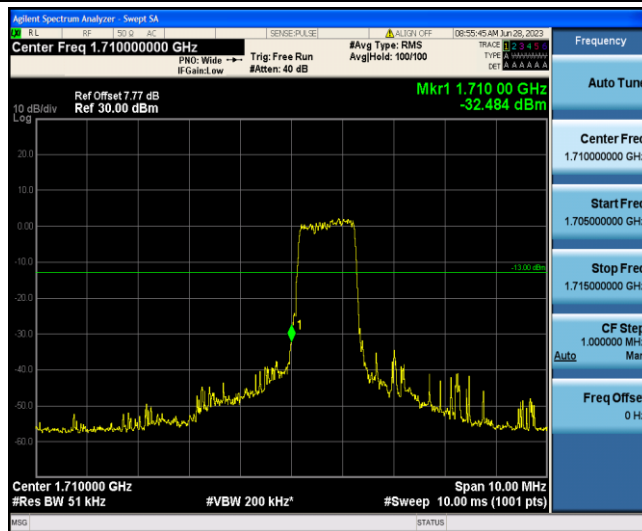

Band4-1.4MHz-16QAM-19957-1-0-Low--26.40-PASS

Band4-1.4MHz-16QAM-19957-6-0-Low--32.48-PASS