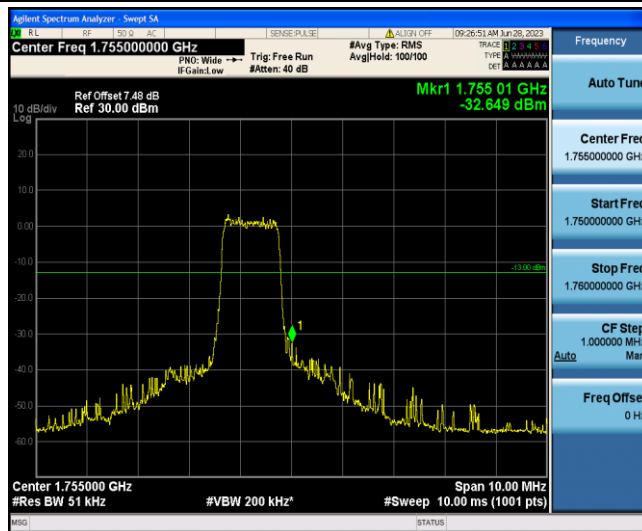

Band4-5MHz-16QAM-20375-1-5-High--44.48-PASS

Band4-5MHz-16QAM-20375-6-0-High--32.65-PASS