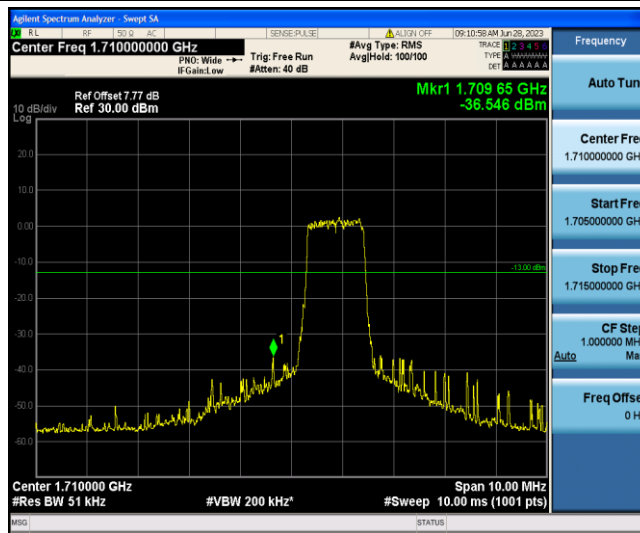

Band4-3MHz-QPSK-19965-1-0-Low--36.33-PASS

Band4-3MHz-QPSK-19965-6-0-Low--36.55-PASS