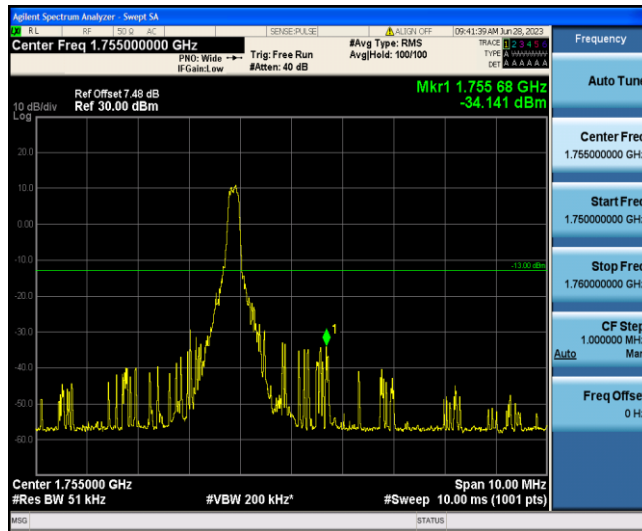

Band4-5MHz-16QAM-20375-1-5-High--44.48-PASS

Band4-5MHz-16QAM-20375-6-0-High--32.65-PASS

Band4-10MHz-QPSK-20000-1-0-Low--35.08-PASS

Band4-10MHz-QPSK-20000-6-0-Low--35.97-PASS

Band4-10MHz-QPSK-20350-1-5-High--34.14-PASS