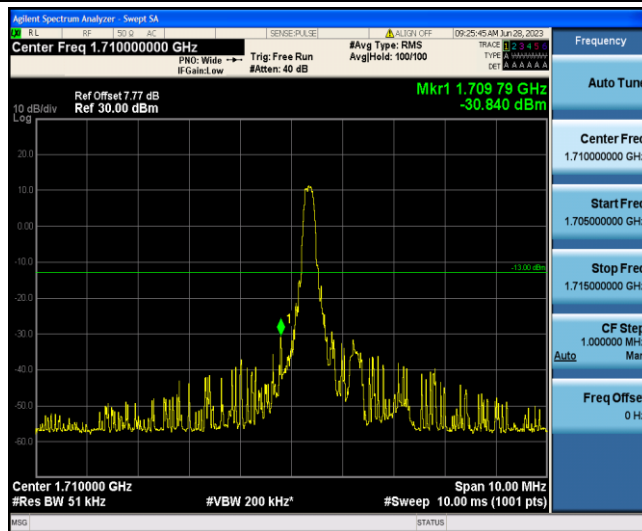

Band4-5MHz-QPSK-20375-6-0-High--33.62-PASS

Band4-5MHz-16QAM-19975-1-0-Low--30.84-PASS