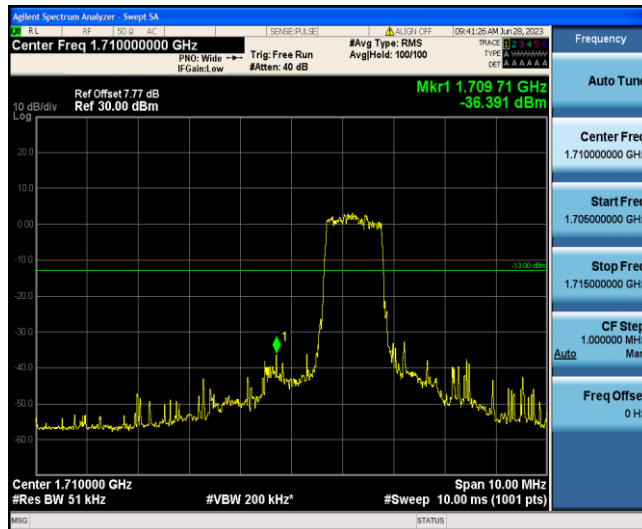

Band4-10MHz-16QAM-20000-1-0-Low--31.62-PASS

Band4-10MHz-16QAM-20000-6-0-Low--36.39-PASS