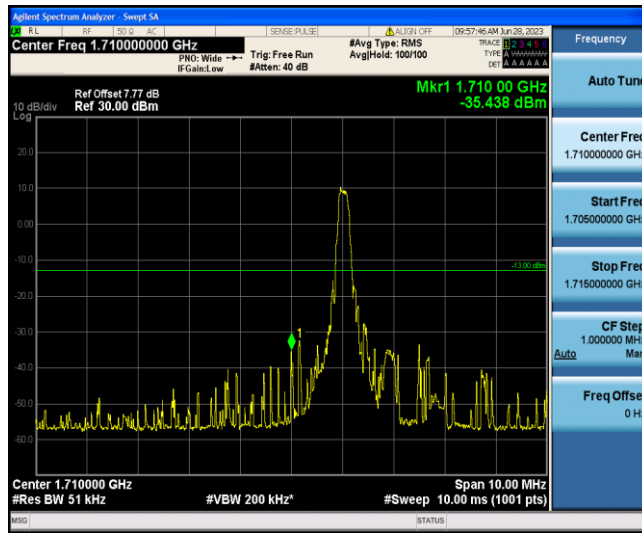

Band4-15MHz-QPSK-20025-1-0-Low--38.78-PASS

Band4-15MHz-QPSK-20025-6-0-Low--36.64-PASS

Band4-15MHz-QPSK-20325-1-5-High--35.99-PASS

Band4-15MHz-QPSK-20325-6-0-High--37.18-PASS

Band4-15MHz-16QAM-20025-1-0-Low--35.44-PASS