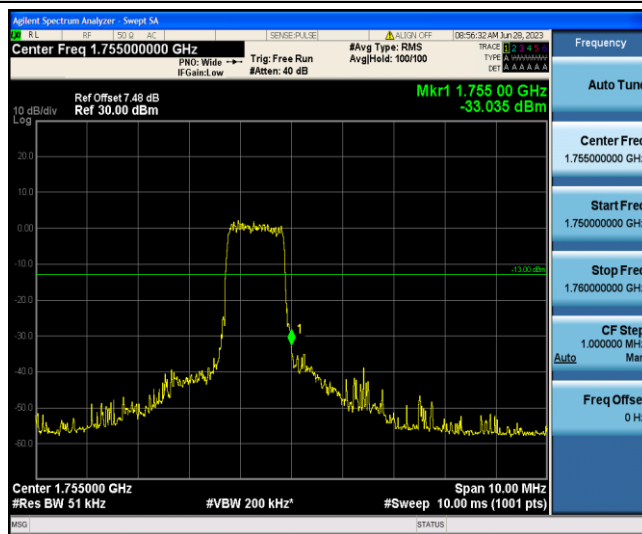

Band4-1.4MHz-QPSK-20393-1-5-High--33.12-PASS

Band4-1.4MHz-QPSK-20393-6-0-High--33.80-PASS

Band4-1.4MHz-16QAM-19957-1-0-Low--26.40-PASS

Band4-1.4MHz-16QAM-19957-6-0-Low--32.48-PASS

Band4-1.4MHz-16QAM-20393-1-5-High--33.54-PASS