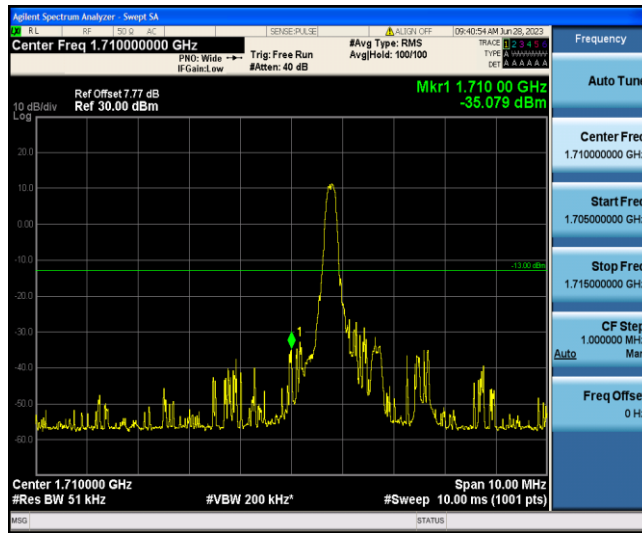

Band4-5MHz-16QAM-20375-6-0-High--32.65-PASS

Band4-10MHz-QPSK-20000-1-0-Low--35.08-PASS