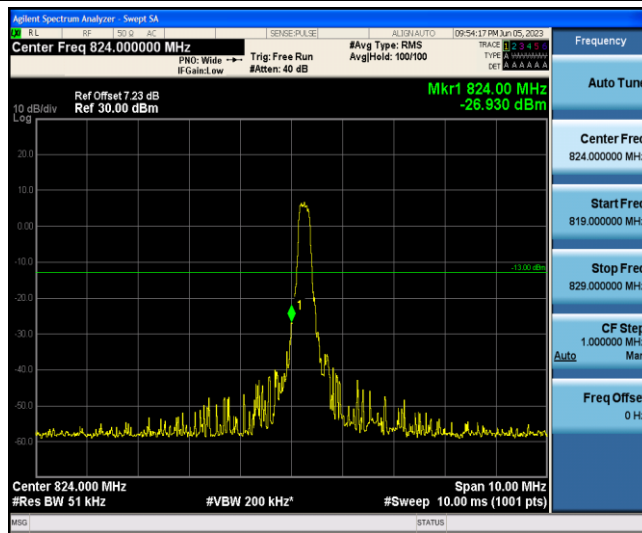

Band4-20MHz-16QAM-20300-6-0-High--39.00-PASS

Band5-1.4MHz-QPSK-20407-1-0-Low--26.93-PASS