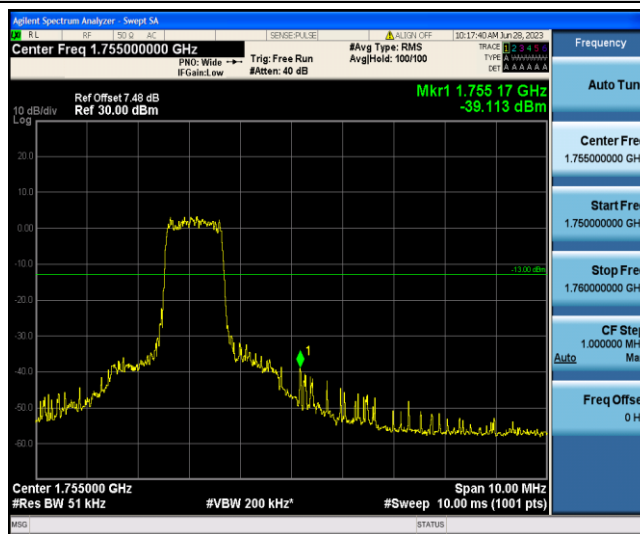

Band4-20MHz-QPSK-20300-1-5-High--36.72-PASS

Band4-20MHz-QPSK-20300-6-0-High--39.11-PASS