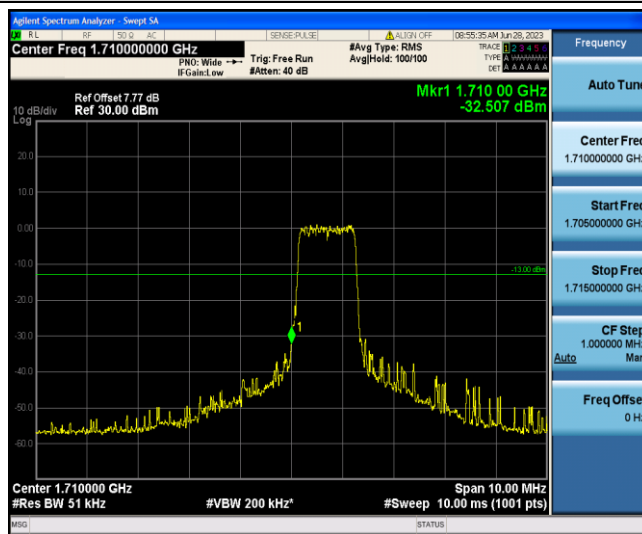

Band2-20MHz-16QAM-18700-6-0-Low--38.96-PASS

Band2-20MHz-16QAM-19100-1-5-High--48.33-PASS

Band2-20MHz-16QAM-19100-6-0-High--39.56-PASS

Band4-1.4MHz-QPSK-19957-1-0-Low--25.24-PASS

Band4-1.4MHz-QPSK-19957-6-0-Low--32.51-PASS