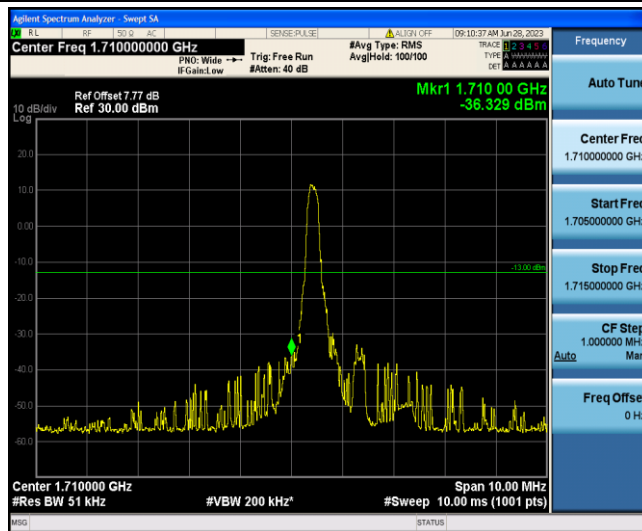

Band4-1.4MHz-16QAM-20393-6-0-High--33.04-PASS

Band4-3MHz-QPSK-19965-1-0-Low--36.33-PASS