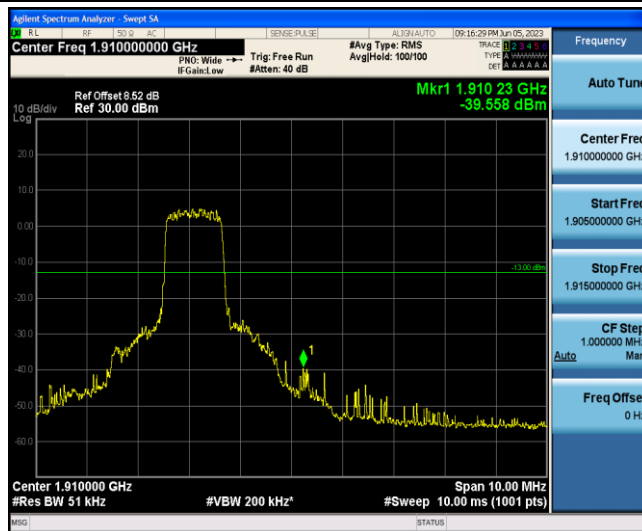

Band2-20MHz-16QAM-18700-6-0-Low--38.96-PASS

Band2-20MHz-16QAM-19100-1-5-High--48.33-PASS

Band2-20MHz-16QAM-19100-6-0-High--39.56-PASS

Band4-1.4MHz-QPSK-19957-1-0-Low--25.24-PASS

Band4-1.4MHz-QPSK-19957-6-0-Low--32.51-PASS