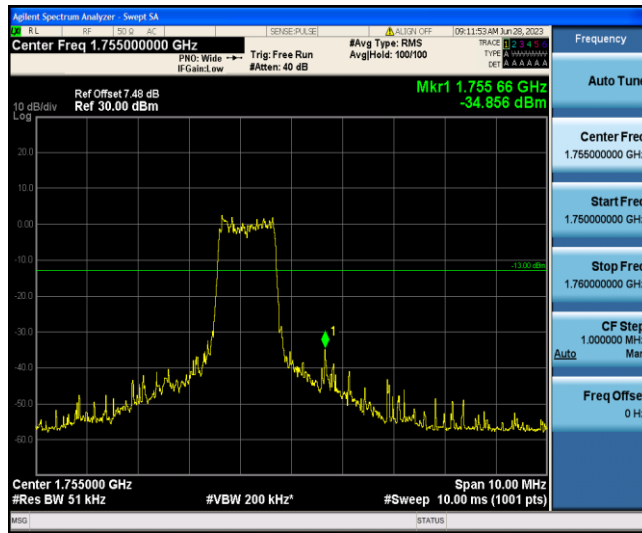

Band4-3MHz-16QAM-20385-1-5-High--36.90-PASS

Band4-3MHz-16QAM-20385-6-0-High--34.86-PASS