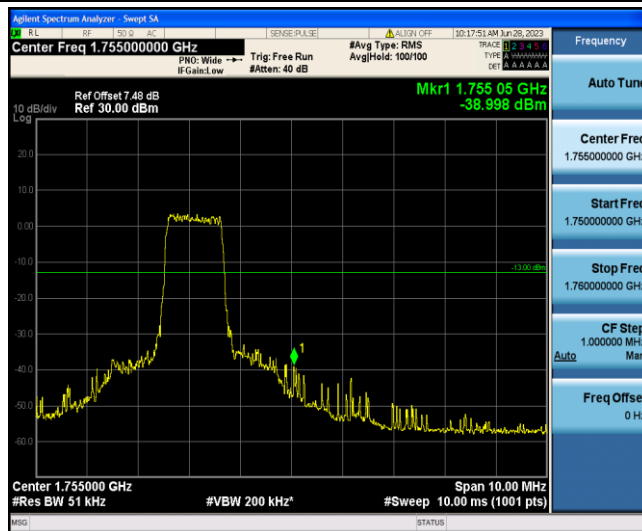

Band4-20MHz-QPSK-20300-1-5-High--36.72-PASS

Band4-20MHz-QPSK-20300-6-0-High--39.11-PASS

Band4-20MHz-16QAM-20050-1-0-Low--40.63-PASS

Band4-20MHz-16QAM-20050-6-0-Low--41.40-PASS

Band4-20MHz-16QAM-20300-1-5-High--51.28-PASS