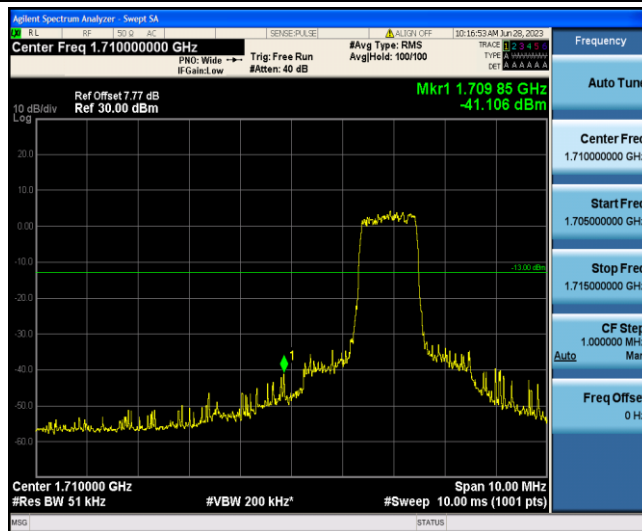

Band4-15MHz-16QAM-20025-6-0-Low--40.45-PASS

Band4-15MHz-16QAM-20325-1-5-High--48.55-PASS

Band4-15MHz-16QAM-20325-6-0-High--35.04-PASS

Band4-20MHz-QPSK-20050-1-0-Low--40.18-PASS

Band4-20MHz-QPSK-20050-6-0-Low--41.11-PASS