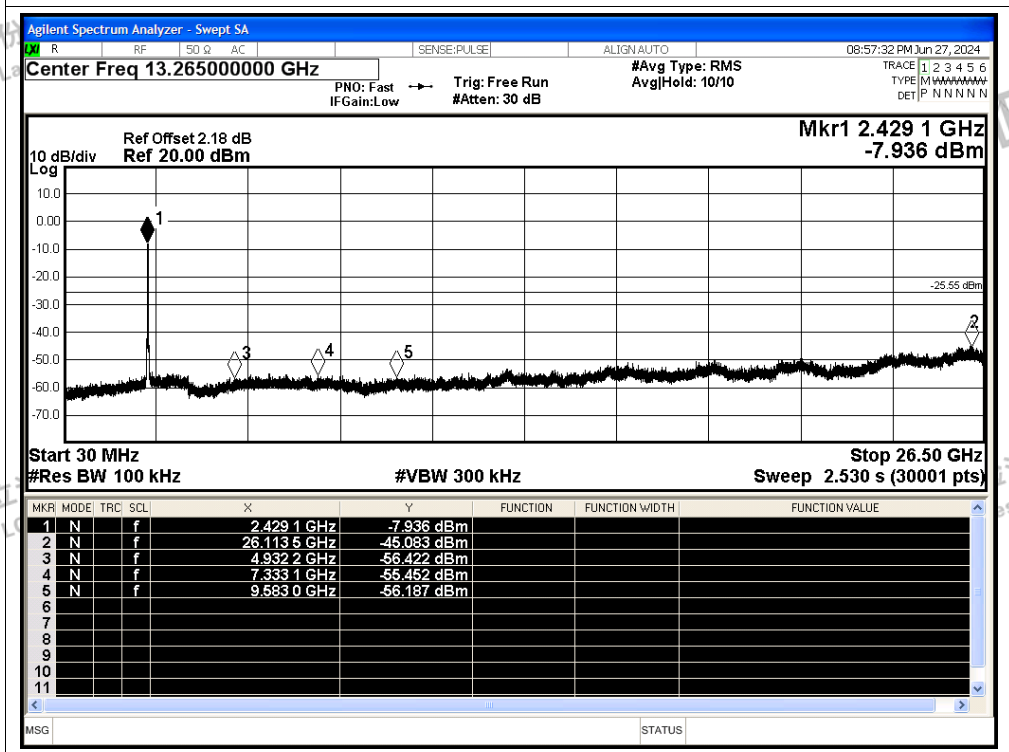

Tx. Spurious NVNT ax40 2437MHz Ant1 Emission

Shenzhen LCS Compliance Testing Laboratory Ltd.

Add: 101, 201 Bldg A & 301 Bldg C, Juji Industrial Park Yabianxueziwei, Shajing Street, Baoan District, Shenzhen, 518000, China

Tel: +(86) 0755-82591330 | E-mail: webmaster@lcs-cert.com | Web: www.lcs-cert.com

Scan code to check authenticity