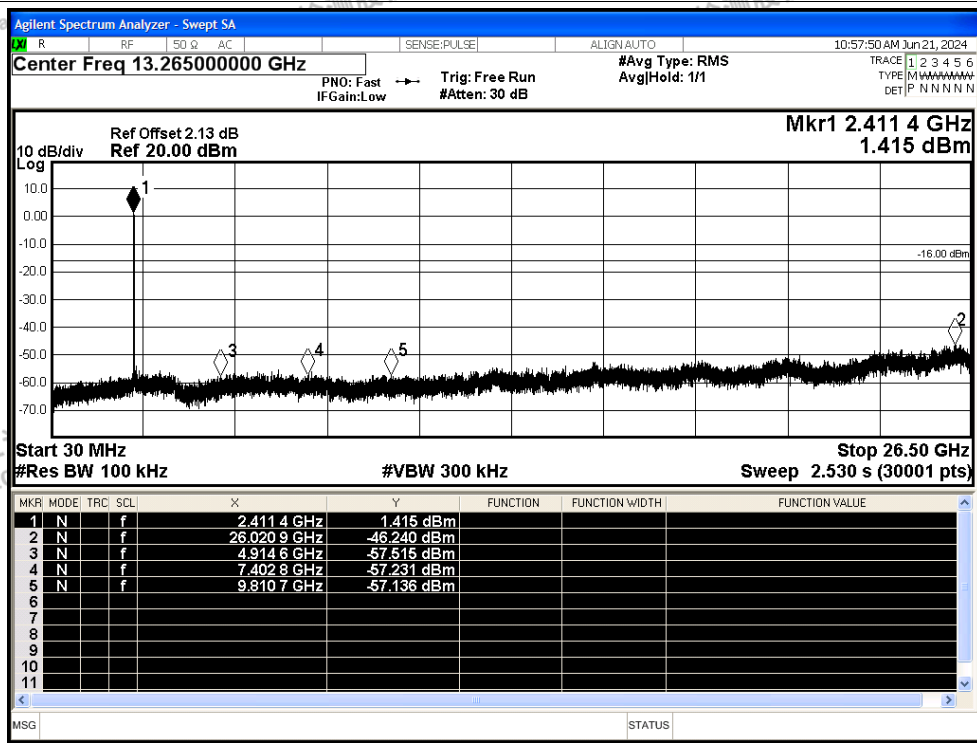

Test Graphs

Tx. Spurious NVNT b 2412MHz Ant1 Ref

Tx. Spurious NVNT b 2412MHz Ant1 Emission

Shenzhen LCS Compliance Testing Laboratory Ltd.

Add: 101, 201 Bldg A & 301 Bldg C, Juji Industrial Park Yabianxueziwei, Shajing Street, Baoan District, Shenzhen, 518000, China