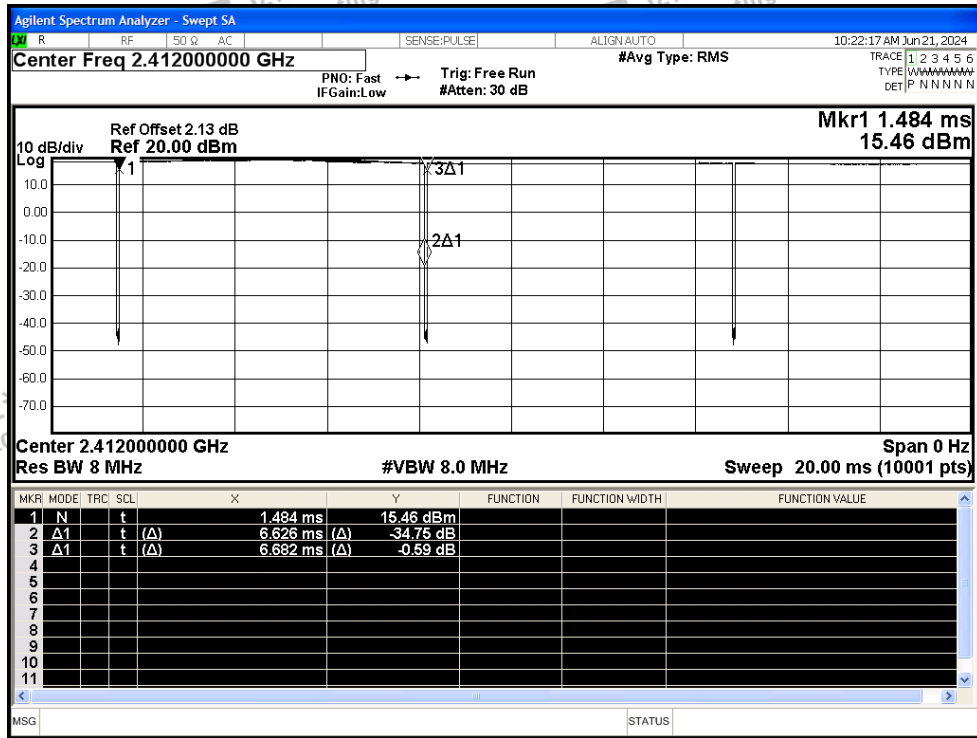

Test Graphs

Duty Cycle NVNT b 2412MHz Ant0