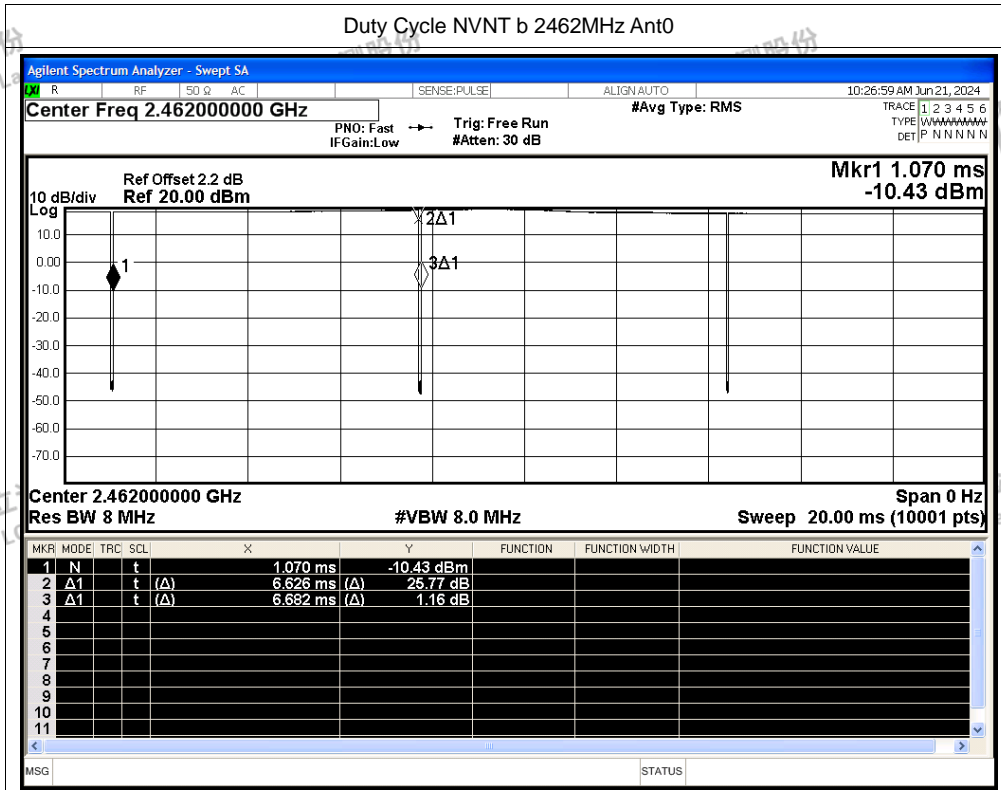

Shenzhen LCS Compliance Testing Laboratory Ltd.

Add: 101, 201 Bldg A & 301 Bldg C, Juji Industrial Park Yabianxueziwei, Shajing Street, Baoan District, Shenzhen, 518000, China

Tel: +(86) 0755-82591330 | E-mail: webmaster@lcs-cert.com | Web: www.lcs-cert.com

Scan code to check authenticity