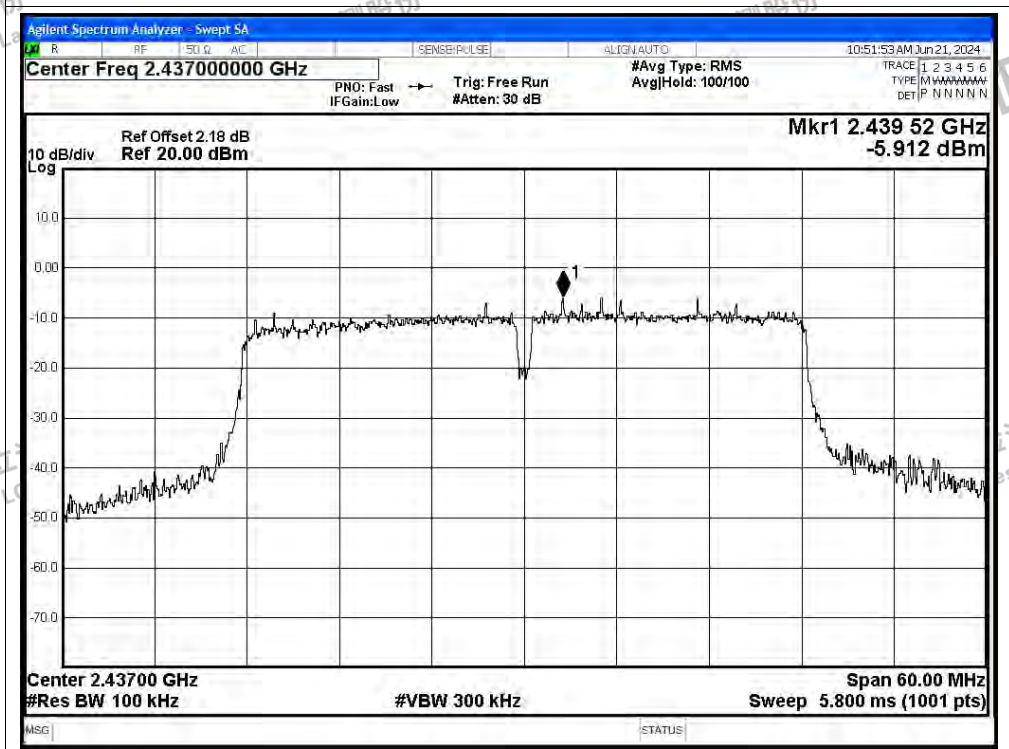

Tx. Spurious NVNT n40 2437MHz Ant0 Ref