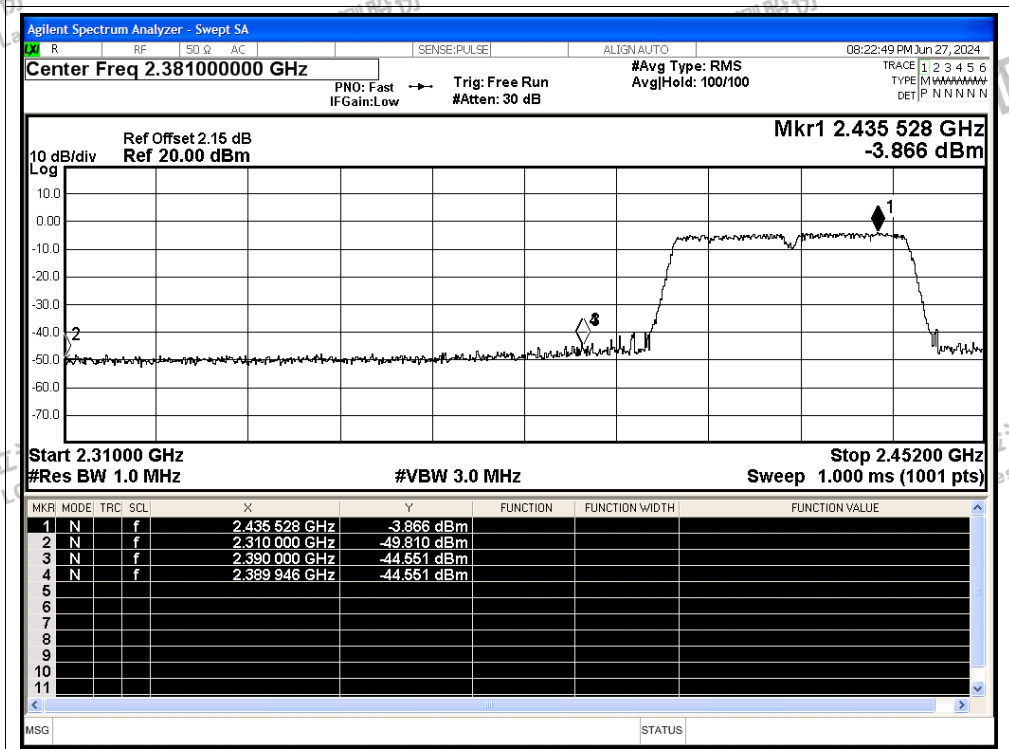

Restrict Band NVNT ax40 2422MHz Ant0 Peak