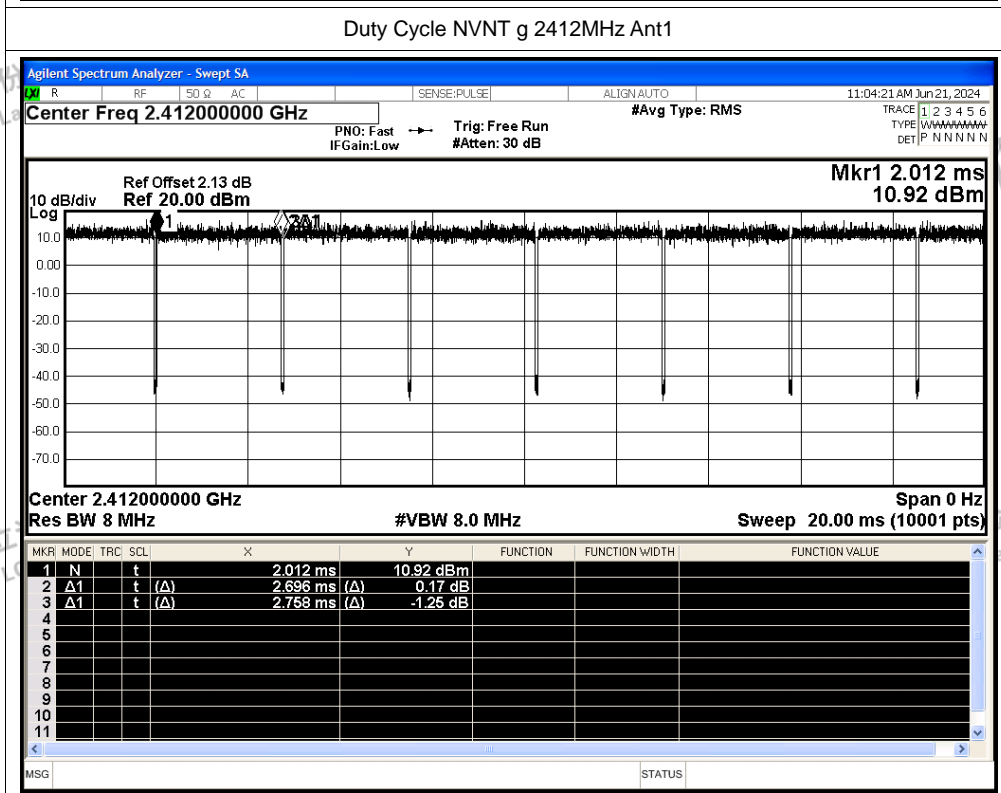

Shenzhen LCS Compliance Testing Laboratory Ltd.

Add: 101, 201 Bldg A & 301 Bldg C, Juji Industrial Park Yabianxueziwei, Shajing Street, Baoan District, Shenzhen, 518000, China

Tel: +(86) 0755-82591330 | E-mail: webmaster@lcs-cert.com | Web: www.lcs-cert.com

Scan code to check authenticity