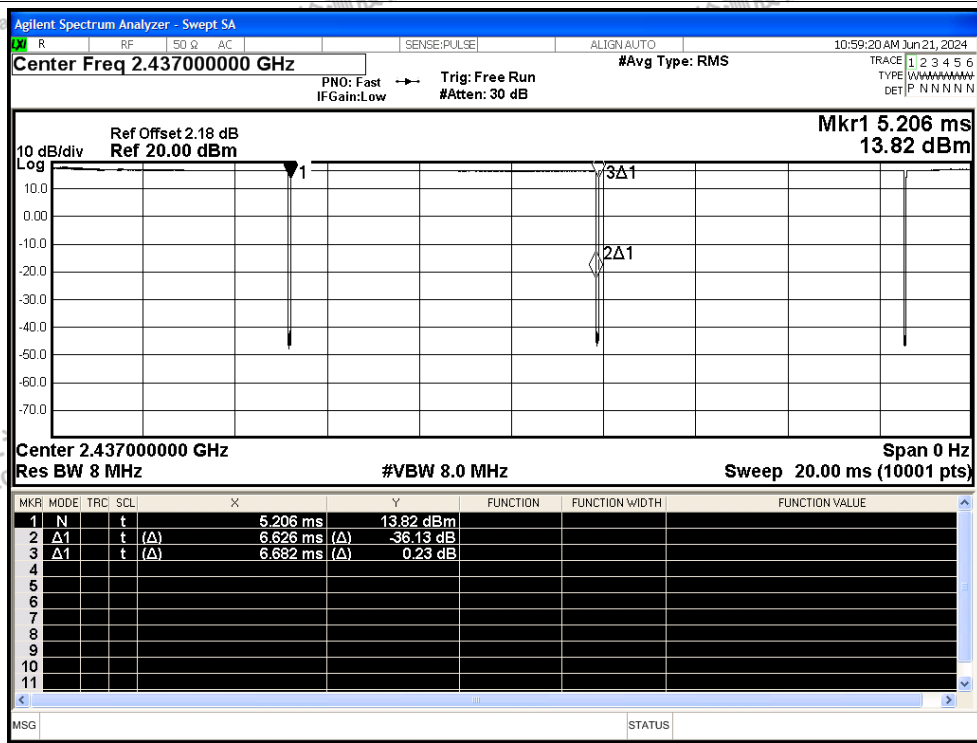

Duty Cycle NVNT b 2437MHz Ant1

Shenzhen LCS Compliance Testing Laboratory Ltd.

Add: 101, 201 Bldg A & 301 Bldg C, Juji Industrial Park Yabianxueziwei, Shajing Street, Baoan District, Shenzhen, 518000, China

Tel: +(86) 0755-82591330 | E-mail: webmaster@lcs-cert.com | Web: www.lcs-cert.com

Scan code to check authenticity