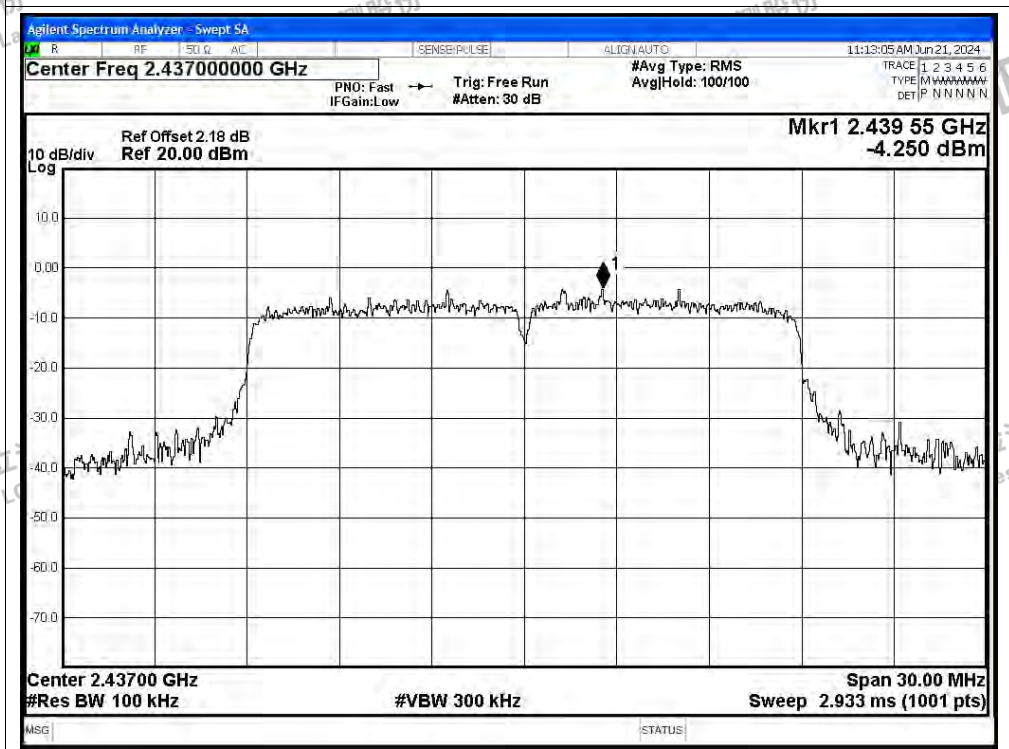

Tx. Spurious NVNT n20 2437MHz Ant1 Ref