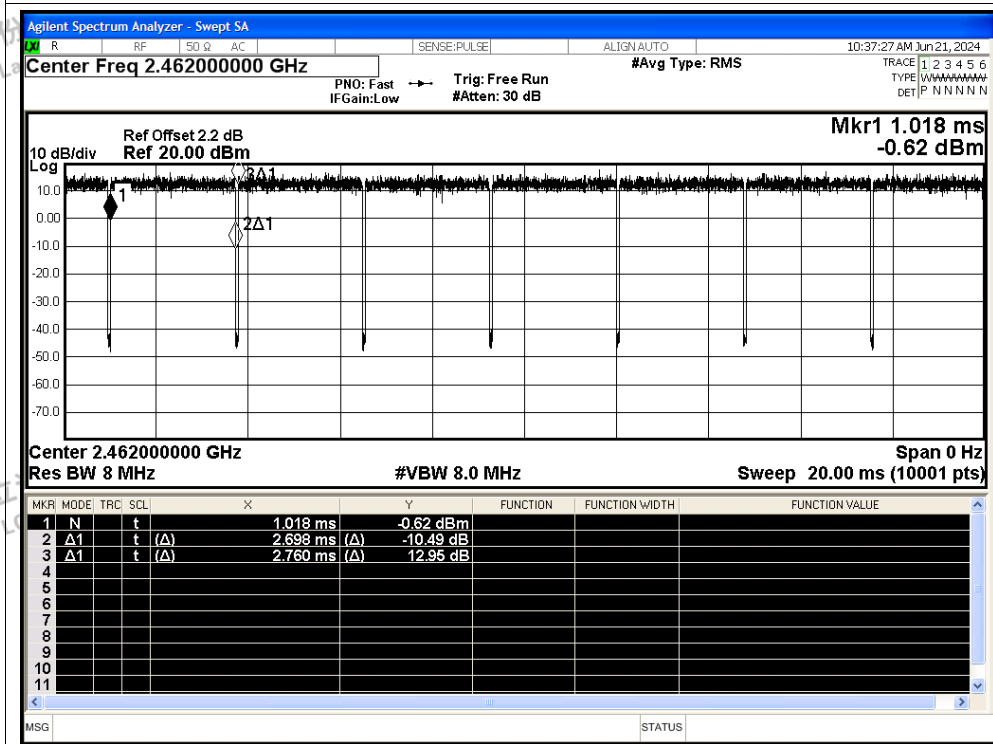

Tel: +(86) 0755-82591330 | E-mail: webmaster@lcs-cert.com | Web: www.lcs-cert.com

Scan code to check authenticity

Duty Cycle NVNT g 2437MHz Ant0

Duty Cycle NVNT g 2462MHz Ant0

Shenzhen LCS Compliance Testing Laboratory Ltd.