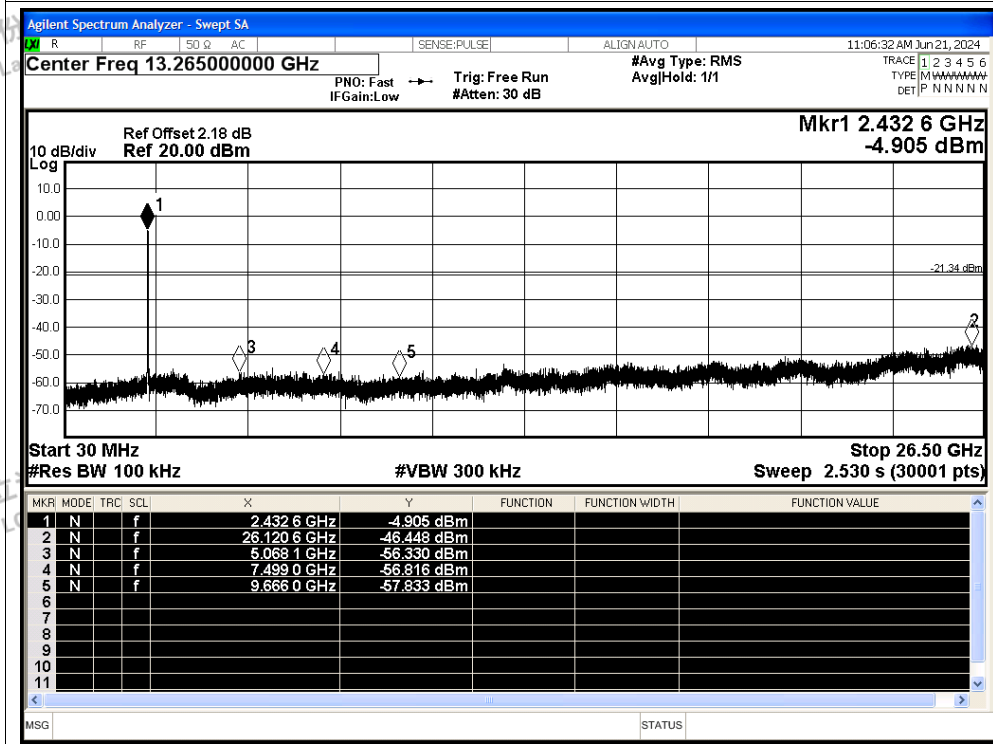

Tx. Spurious NVNT b 2462MHz Ant1 Emission

Tx. Spurious NVNT g 2412MHz Ant1 Ref

Tx. Spurious NVNT g 2412MHz Ant1 Emission

Tx. Spurious NVNT g 2437MHz Ant1 Ref

Tx. Spurious NVNT g 2437MHz Ant1 Emission

Shenzhen LCS Compliance Testing Laboratory Ltd.