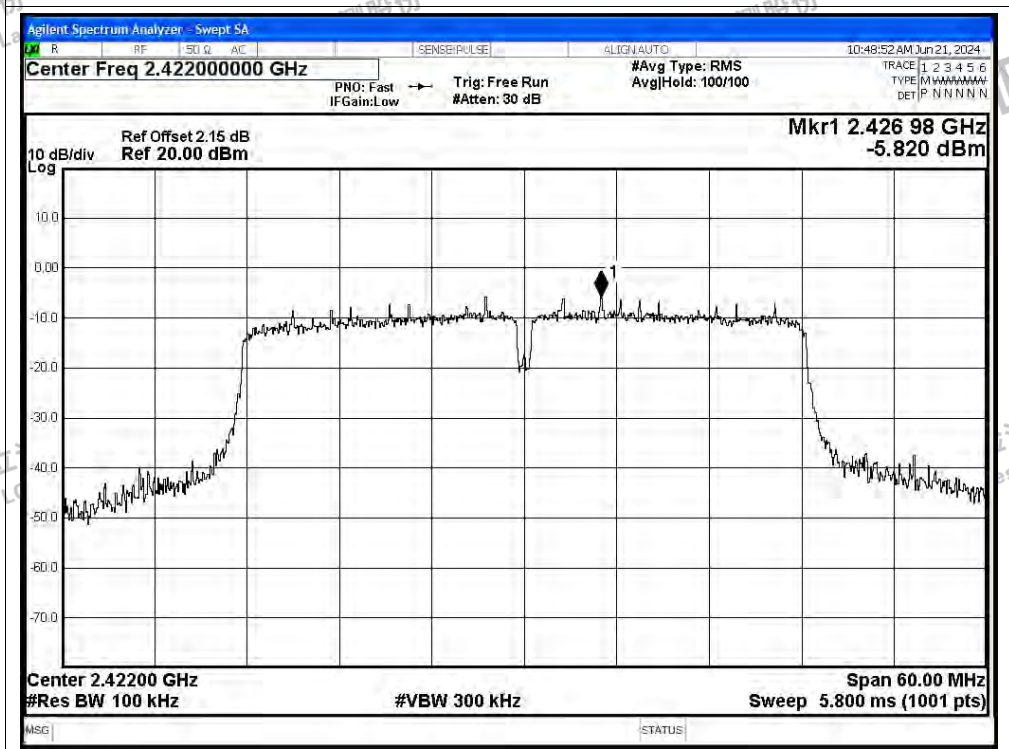

Tx. Spurious NVNT n40 2422MHz Ant0 Ref

Tx. Spurious NVNT n40 2422MHz Ant0 Emission

Shenzhen LCS Compliance Testing Laboratory Ltd.

Add: 101, 201 Bldg A & 301 Bldg C, Juji Industrial Park Yabianxueziwei, Shajing Street, Baoan District, Shenzhen, 518000, China