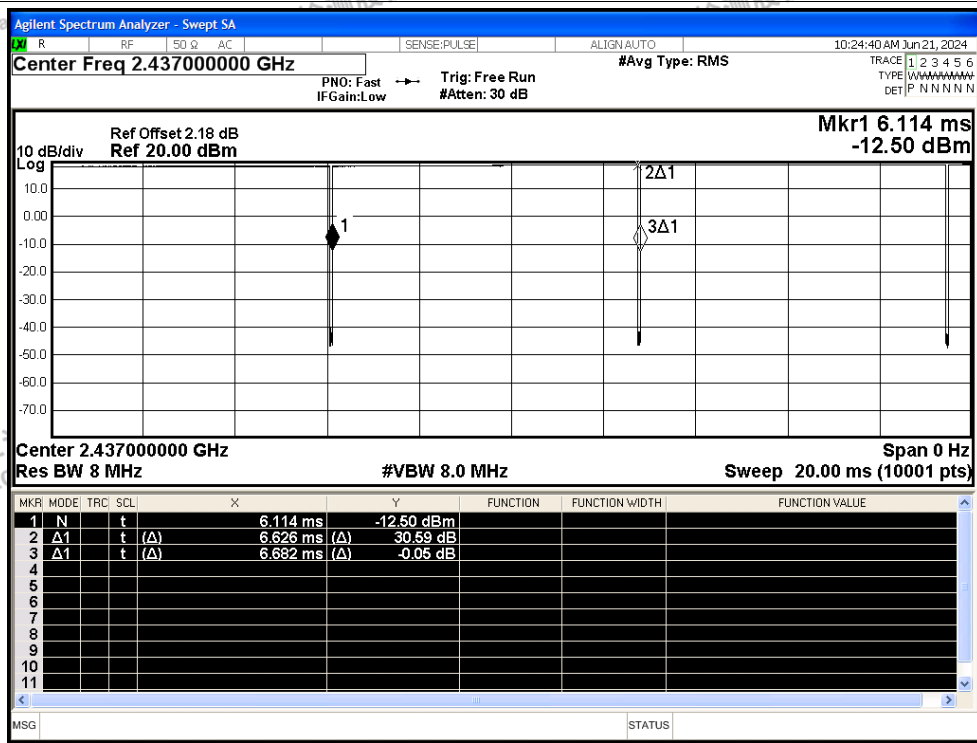

Duty Cycle NVNT b 2437MHz Ant0

Shenzhen LCS Compliance Testing Laboratory Ltd.

Add: 101, 201 Bldg A & 301 Bldg C, Juji Industrial Park Yabianxueziwei, Shajing Street, Baoan District, Shenzhen, 518000, China

Tel: +(86) 0755-82591330 | E-mail: webmaster@lcs-cert.com | Web: www.lcs-cert.com

Scan code to check authenticity