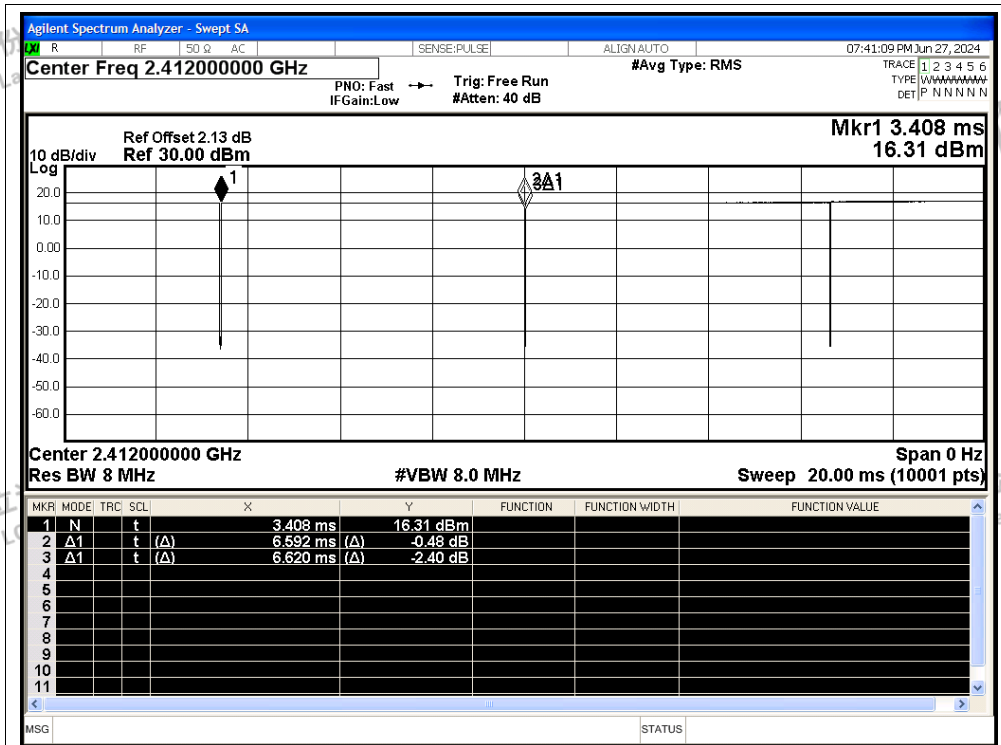

Duty Cycle NVNT ax20 2412MHz Ant0