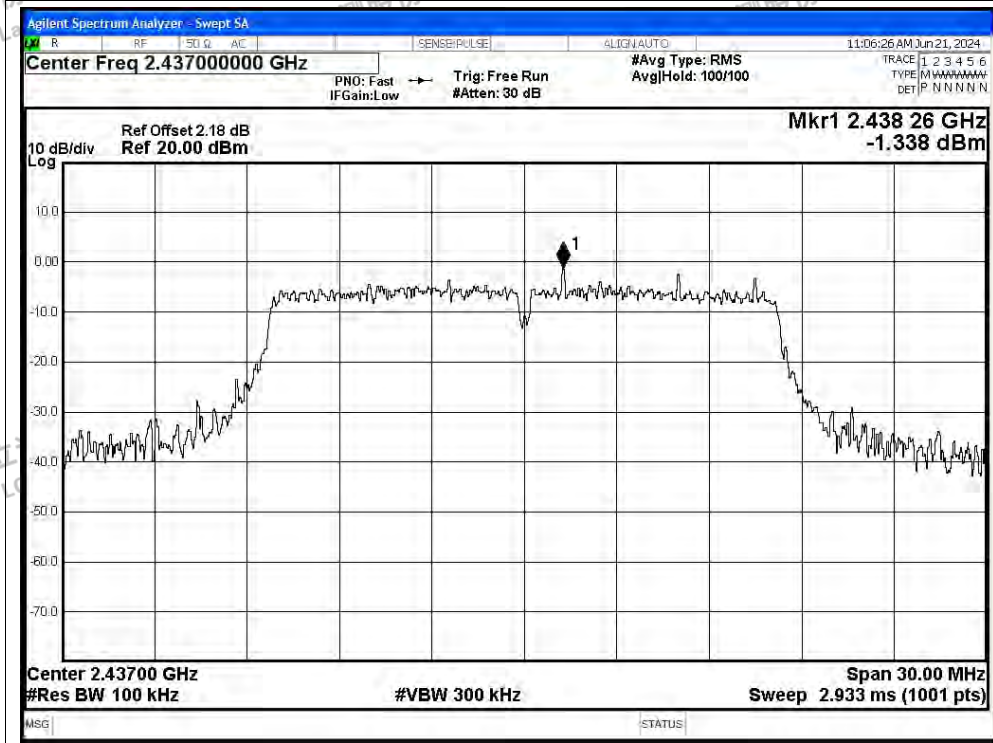

Tx. Spurious NVNT b 2462MHz Ant1 Emission

Tx. Spurious NVNT g 2412MHz Ant1 Ref

Tx. Spurious NVNT g 2412MHz Ant1 Emission

Tx. Spurious NVNT g 2437MHz Ant1 Ref

Tx. Spurious NVNT g 2437MHz Ant1 Emission

Shenzhen LCS Compliance Testing Laboratory Ltd.