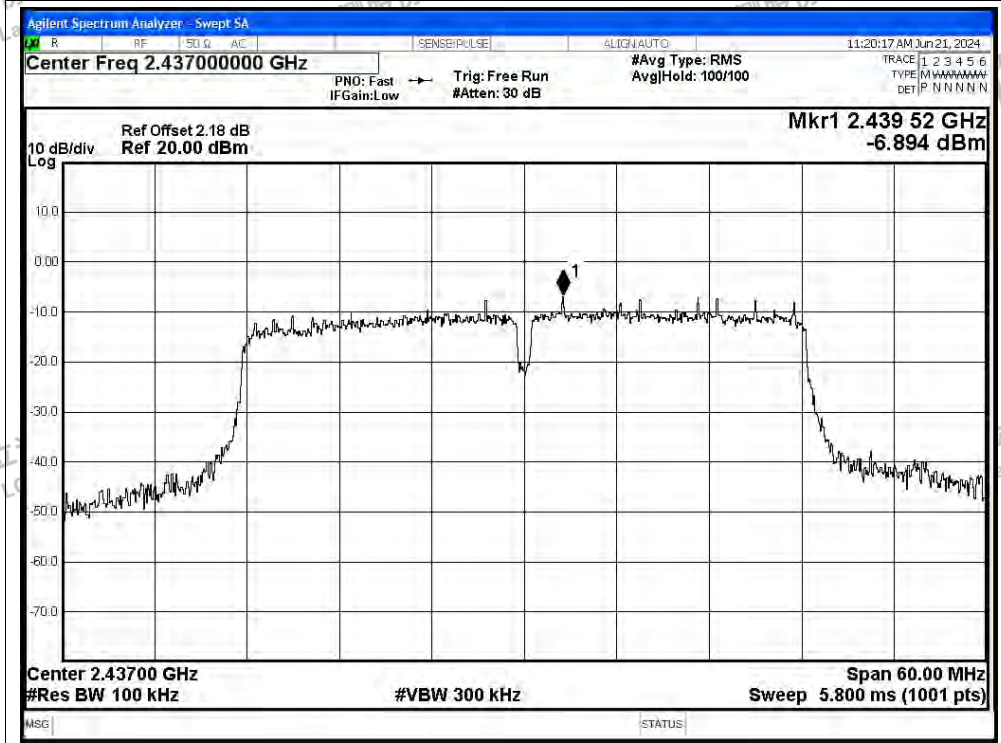

Tx. Spurious NVNT n40 2437MHz Ant1 Ref