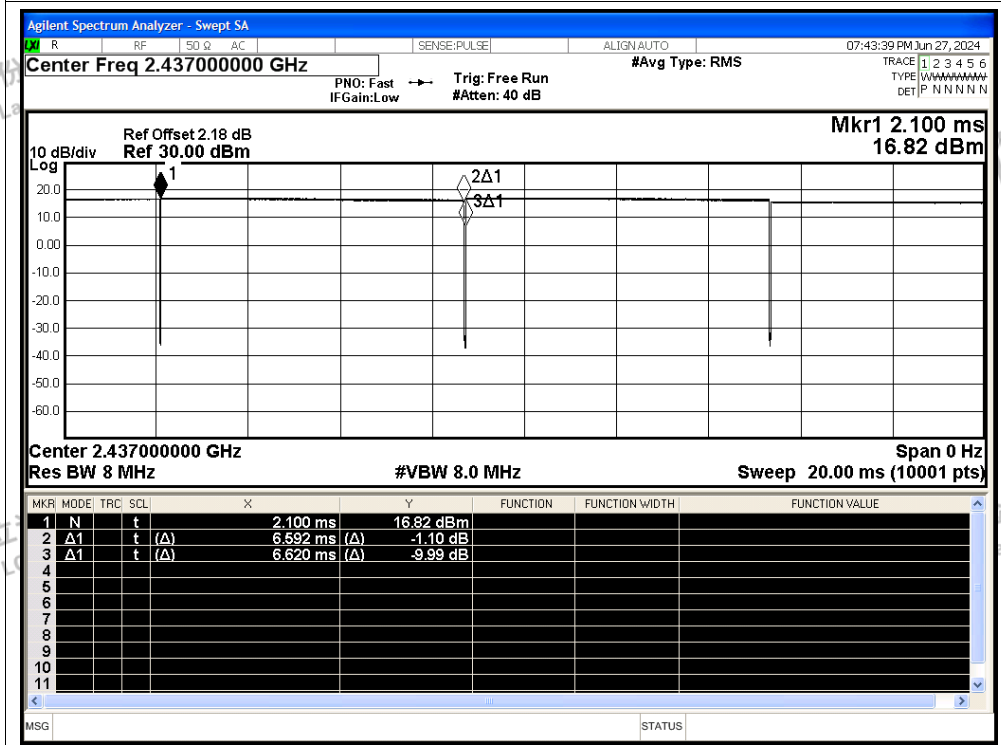

Duty Cycle NVNT ax20 2437MHz Ant0

Shenzhen LCS Compliance Testing Laboratory Ltd.

Add: 101, 201 Bldg A & 301 Bldg C, Juji Industrial Park Yabianxueziwei, Shajing Street, Baoan District, Shenzhen, 518000, China

Tel: +(86) 0755-82591330 | E-mail: webmaster@lcs-cert.com | Web: www.lcs-cert.com

Scan code to check authenticity