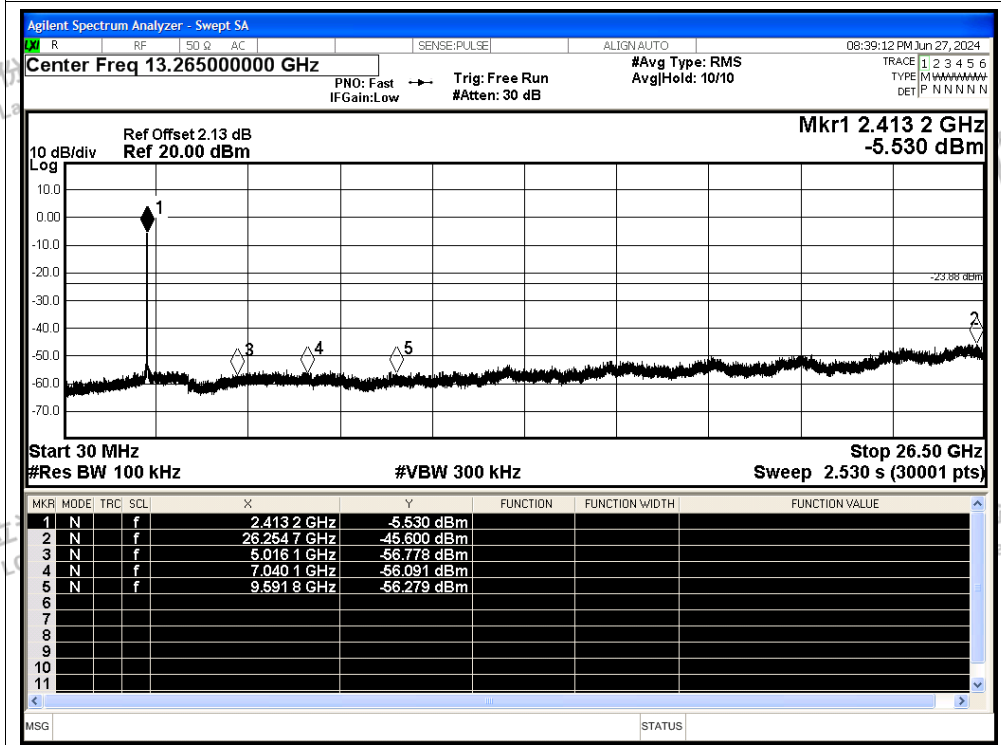

Tx. Spurious NVNT ax20 2412MHz Ant1 Emission