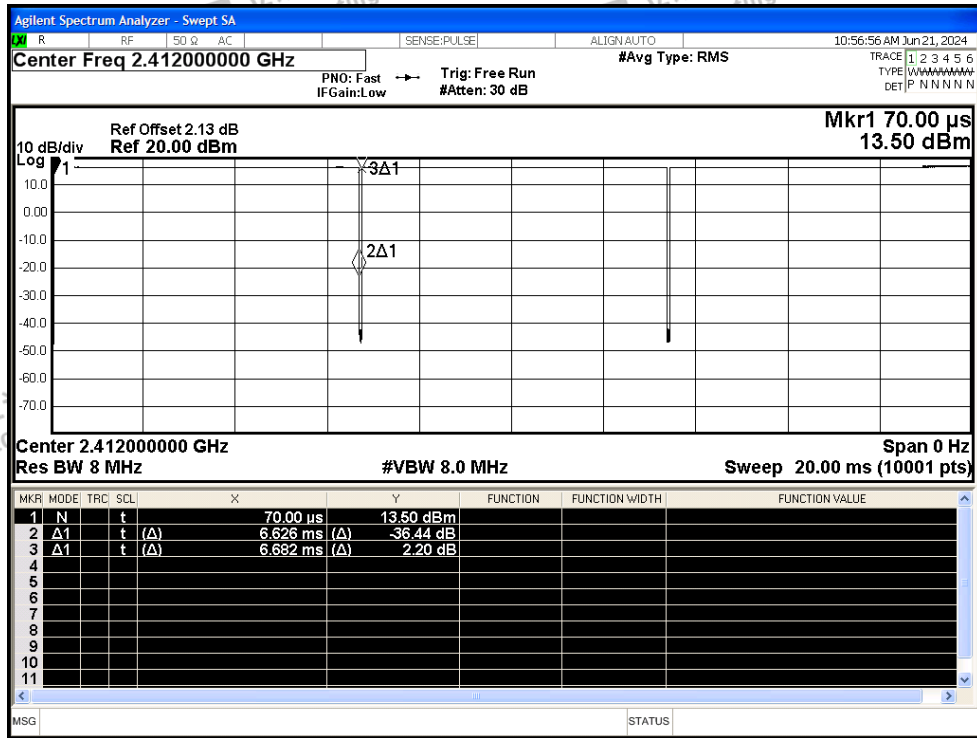

Test Graphs

Duty Cycle NVNT b 2412MHz Ant1