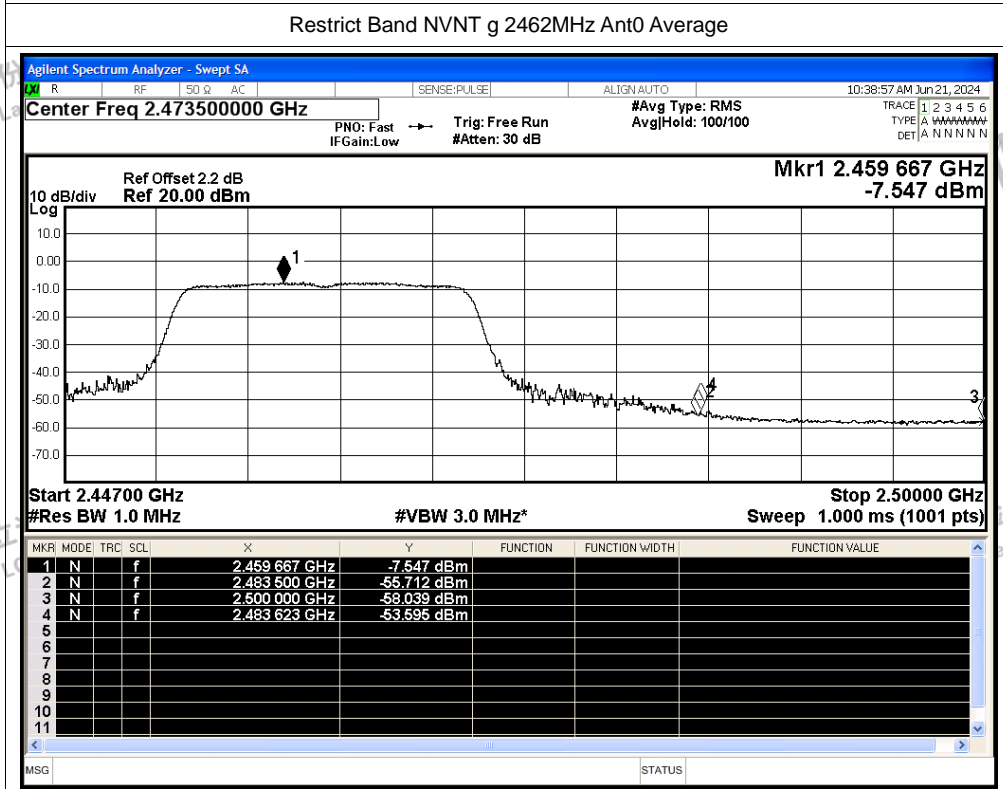

Shenzhen LCS Compliance Testing Laboratory Ltd.

Add: 101, 201 Bldg A & 301 Bldg C, Juji Industrial Park Yabianxueziwei, Shajing Street, Baoan District, Shenzhen, 518000, China

Tel: +(86) 0755-82591330 | E-mail: webmaster@lcs-cert.com | Web: www.lcs-cert.com

Scan code to check authenticity