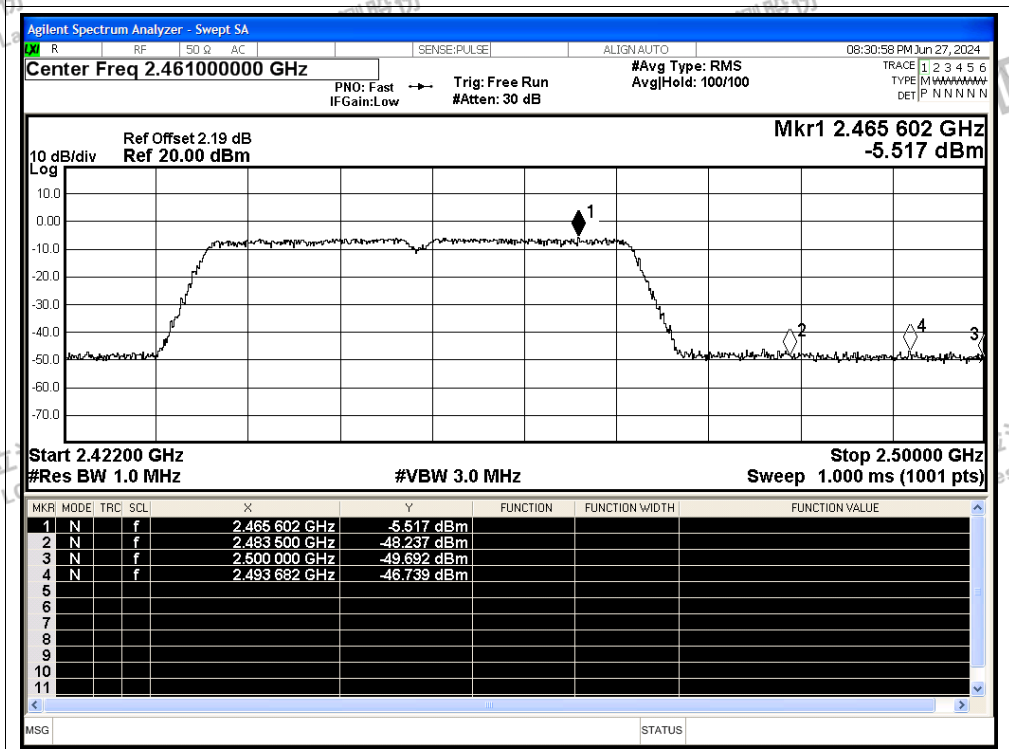

Restrict Band NVNT ax40 2452MHz Ant0 Peak