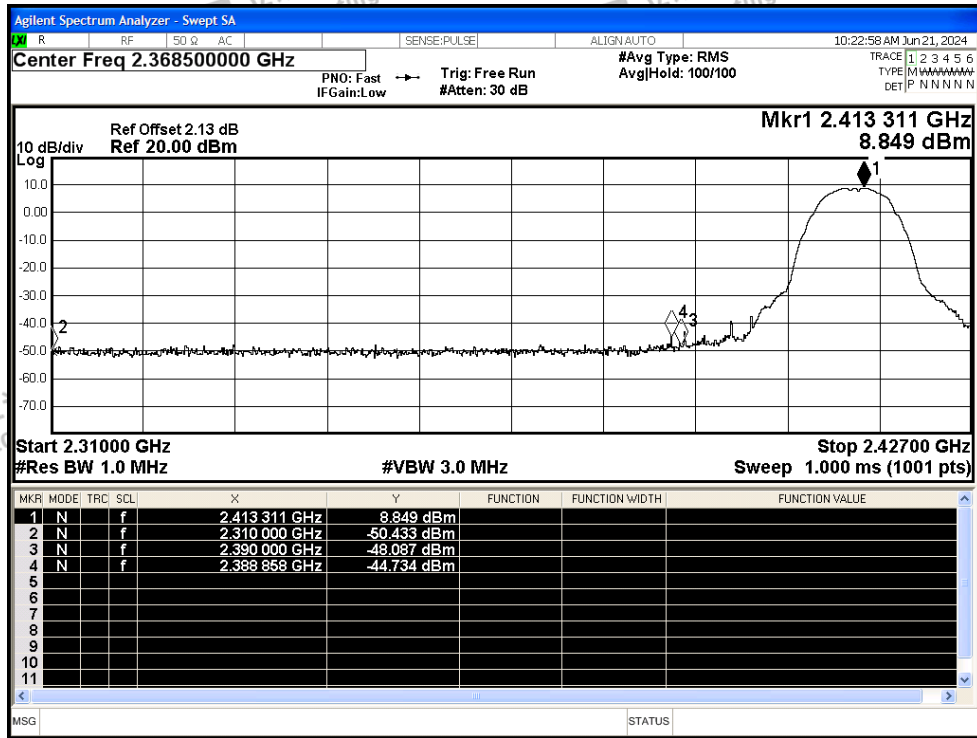

Test Graphs

Restrict Band NVNT b 2412MHz Ant0 Peak