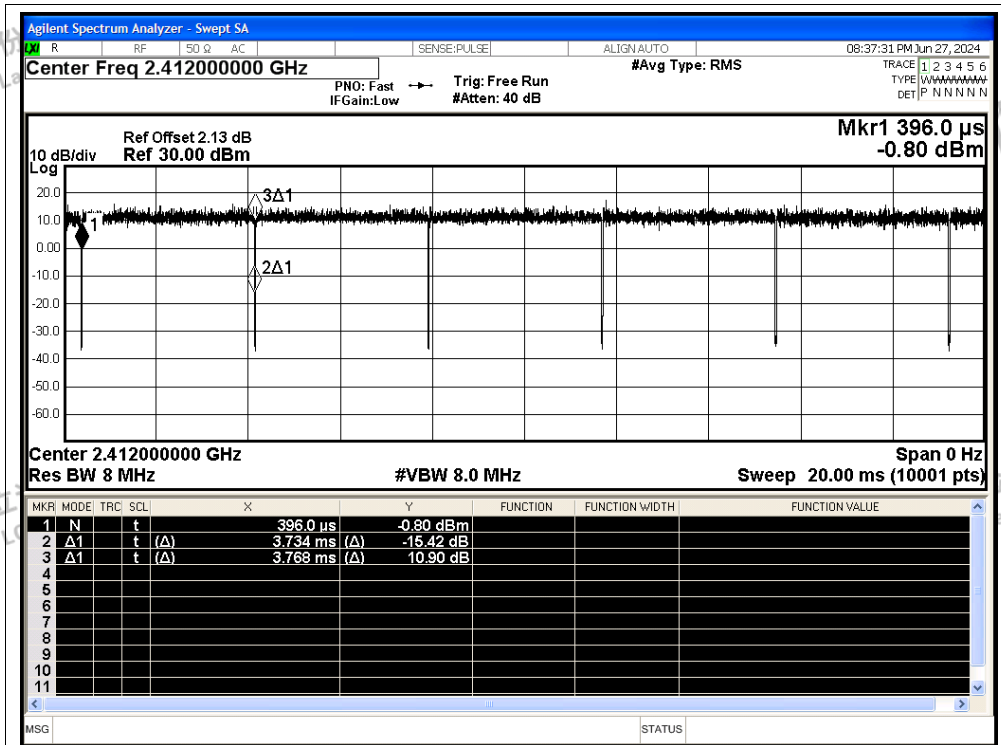

Shenzhen LCS Compliance Testing Laboratory Ltd.

Add: 101, 201 Bldg A & 301 Bldg C, Juji Industrial Park Yabianxueziwei, Shajing Street, Baoan District, Shenzhen, 518000, China

Tel: +(86) 0755-82591330 | E-mail: webmaster@lcs-cert.com | Web: www.lcs-cert.com

Scan code to check authenticity