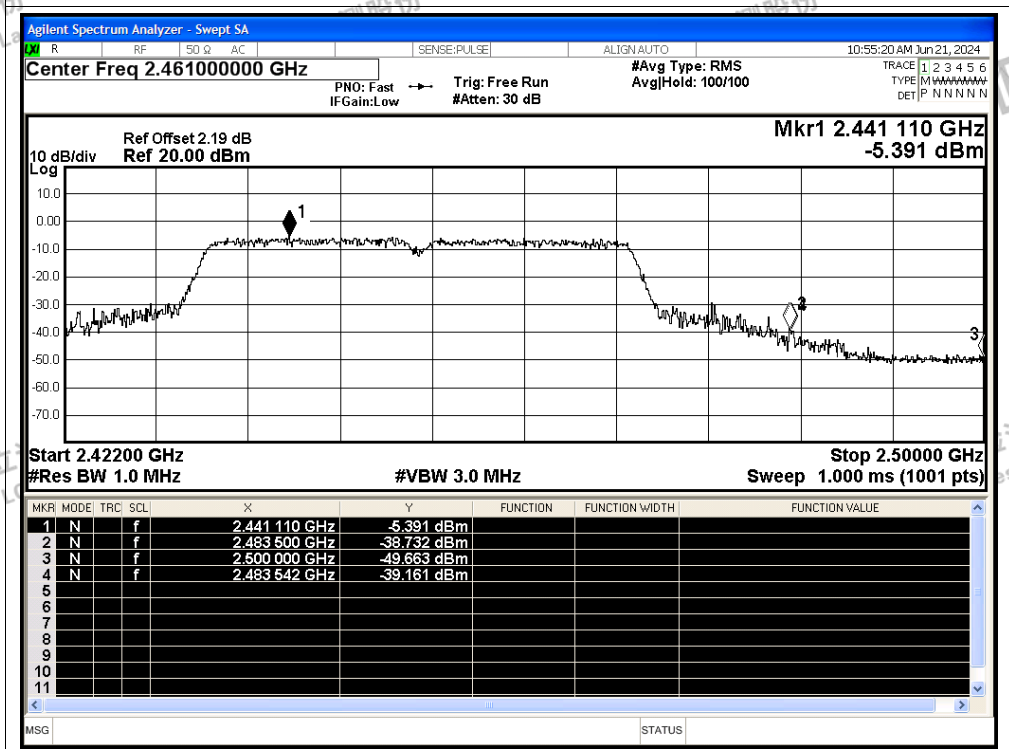

Restrict Band NVNT n40 2452MHz Ant0 Peak