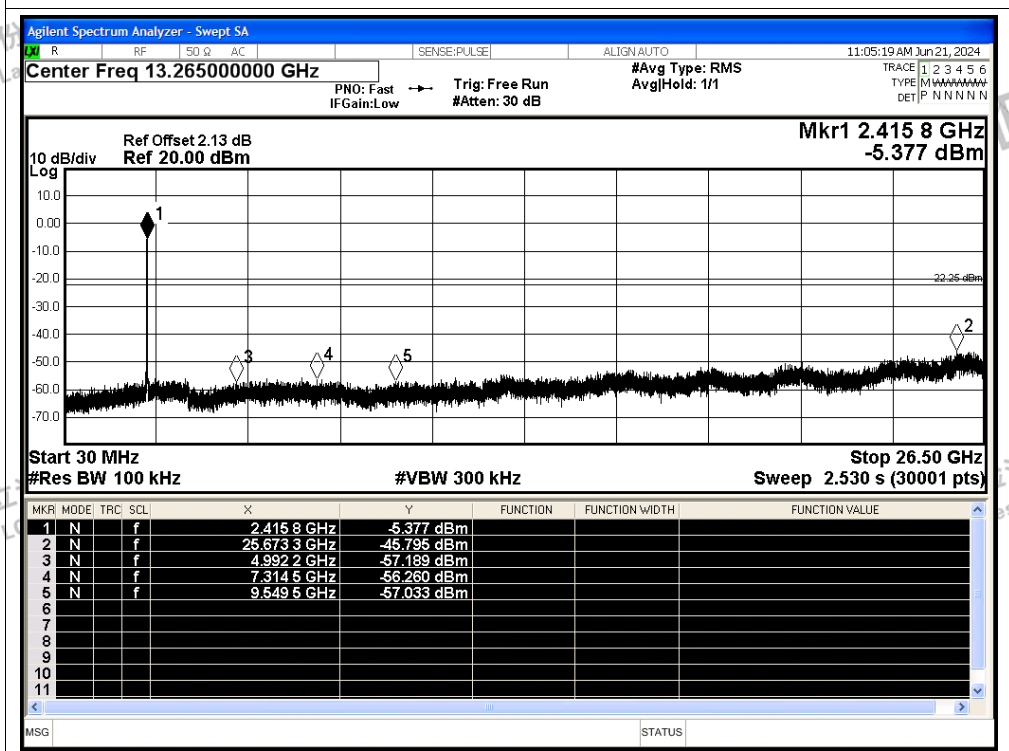

Tx. Spurious NVNT b 2462MHz Ant1 Emission

Tx. Spurious NVNT g 2412MHz Ant1 Ref

Tx. Spurious NVNT g 2412MHz Ant1 Emission

Tx. Spurious NVNT g 2437MHz Ant1 Ref

Tx. Spurious NVNT g 2437MHz Ant1 Emission

Shenzhen LCS Compliance Testing Laboratory Ltd.