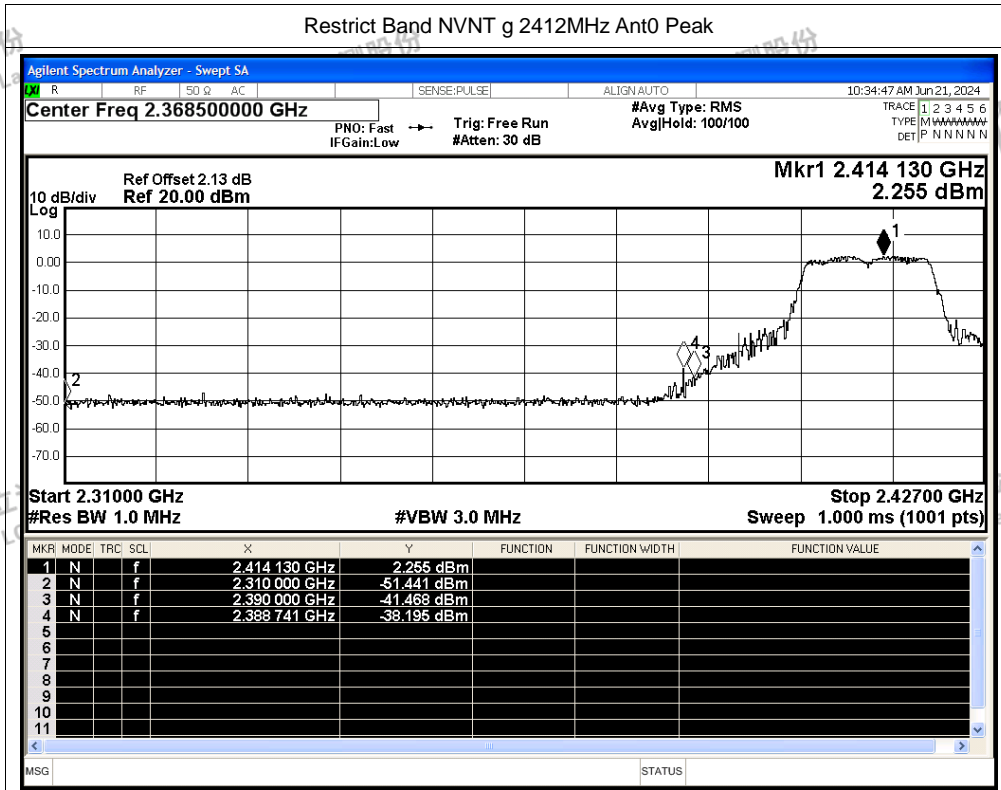

Shenzhen LCS Compliance Testing Laboratory Ltd.

Add: 101, 201 Bldg A & 301 Bldg C, Juji Industrial Park Yabianxueziwei, Shajing Street, Baoan District, Shenzhen, 518000, China

Tel: +(86) 0755-82591330 | E-mail: webmaster@lcs-cert.com | Web: www.lcs-cert.com

Scan code to check authenticity