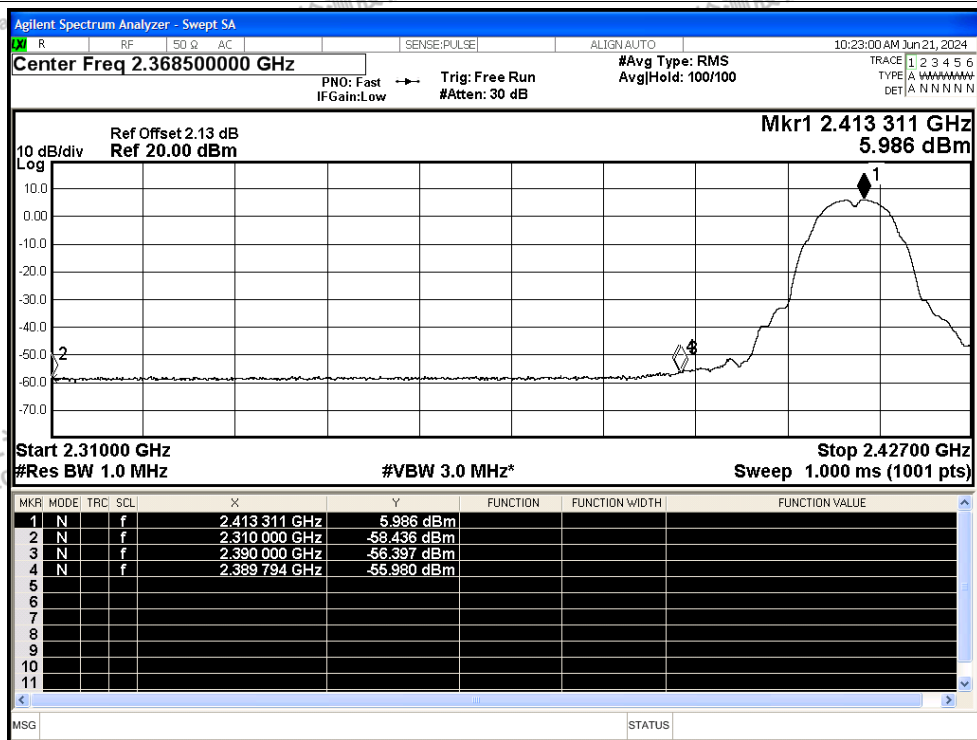

Restrict Band NVNT b 2412MHz Ant0 Average

Shenzhen LCS Compliance Testing Laboratory Ltd.

Add: 101, 201 Bldg A & 301 Bldg C, Juji Industrial Park Yabianxueziwei, Shajing Street, Baoan District, Shenzhen, 518000, China

Tel: +(86) 0755-82591330 | E-mail: webmaster@lcs-cert.com | Web: www.lcs-cert.com

Scan code to check authenticity