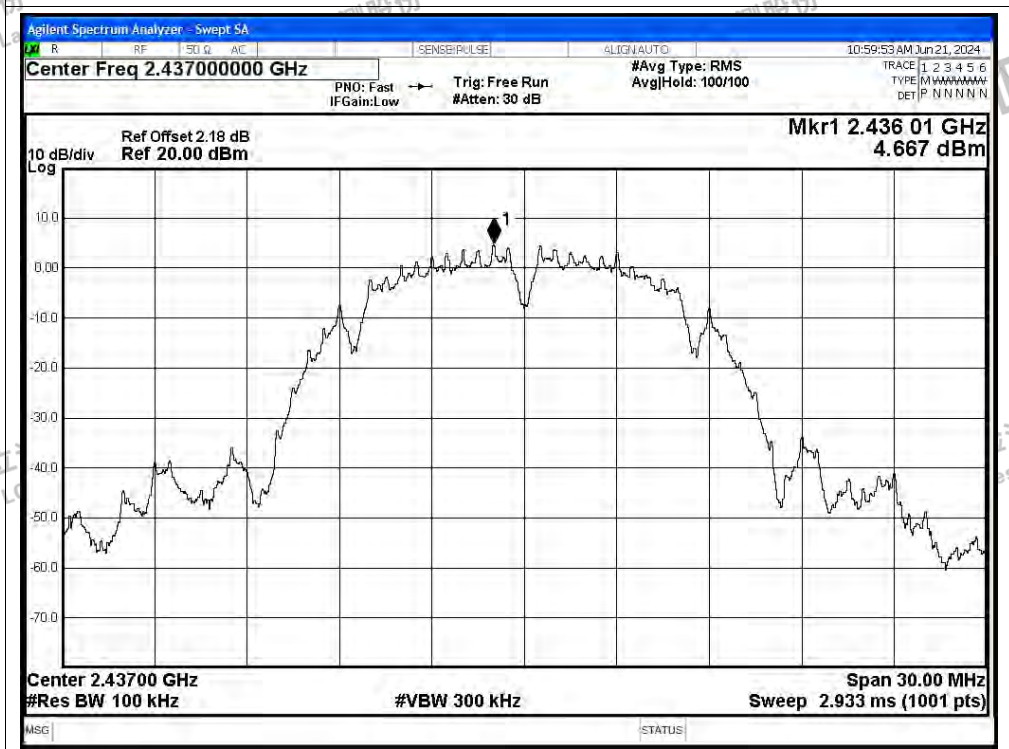

Tx. Spurious NVNT b 2437MHz Ant1 Ref