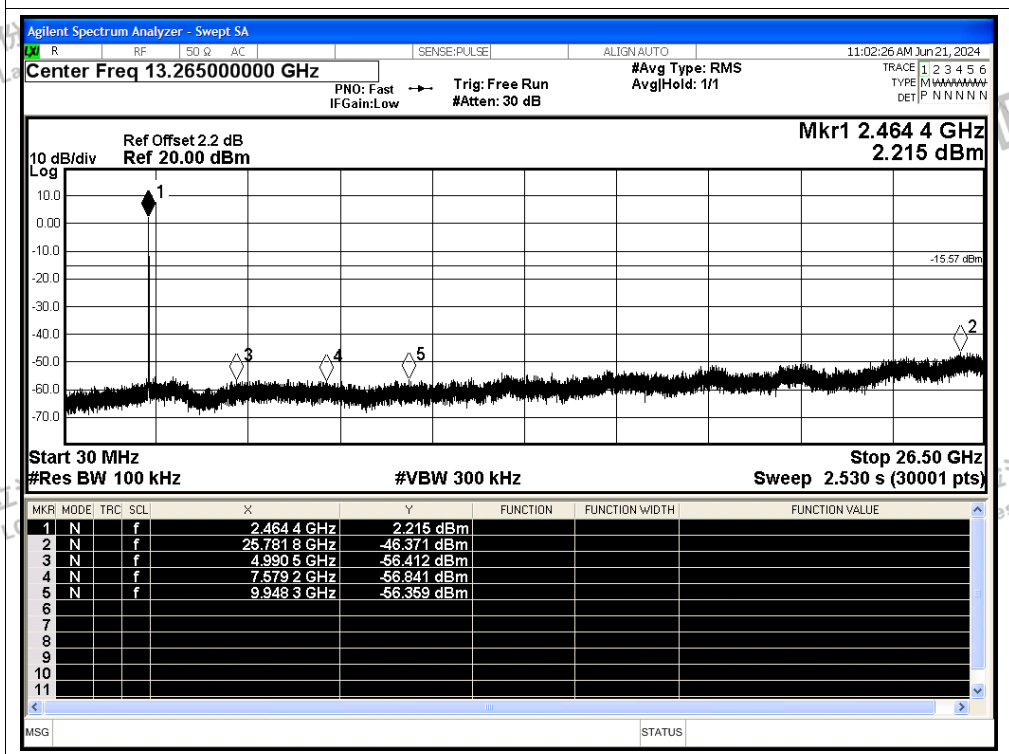

Tx. Spurious NVNT b 2462MHz Ant1 Emission

Tx. Spurious NVNT g 2412MHz Ant1 Ref

Tx. Spurious NVNT g 2412MHz Ant1 Emission

Tx. Spurious NVNT g 2437MHz Ant1 Ref

Tx. Spurious NVNT g 2437MHz Ant1 Emission

Shenzhen LCS Compliance Testing Laboratory Ltd.