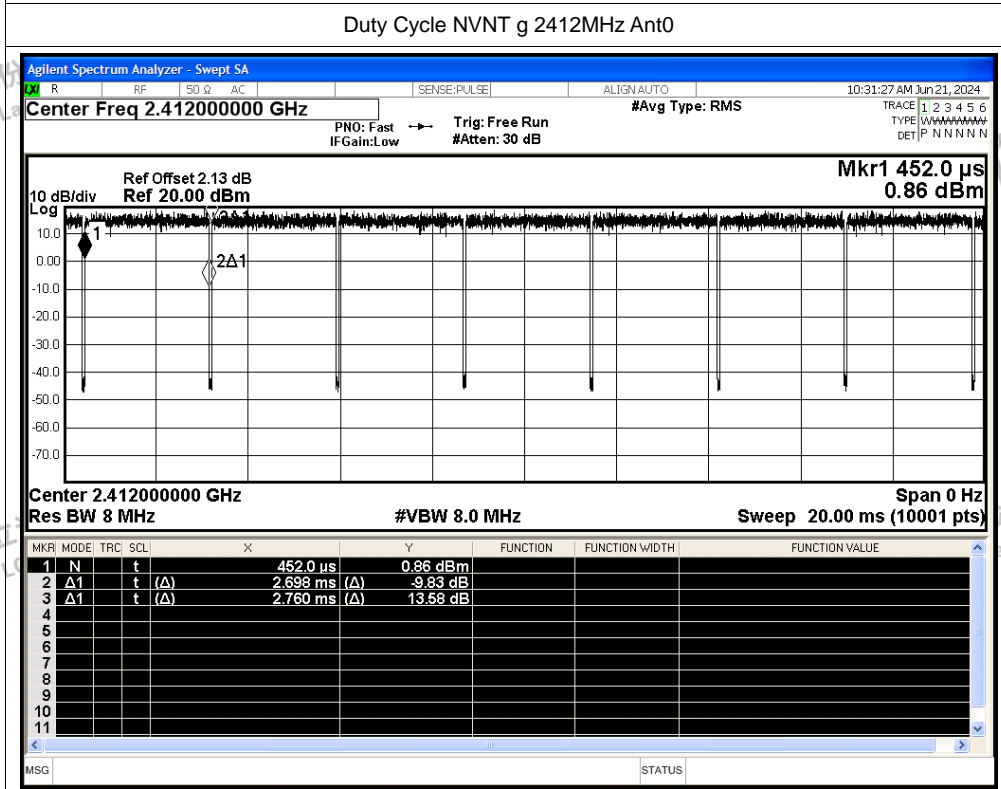

Shenzhen LCS Compliance Testing Laboratory Ltd.

Add: 101, 201 Bldg A & 301 Bldg C, Juji Industrial Park Yabianxueziwei, Shajing Street, Baoan District, Shenzhen, 518000, China

Tel: +(86) 0755-82591330 | E-mail: webmaster@lcs-cert.com | Web: www.lcs-cert.com

Scan code to check authenticity