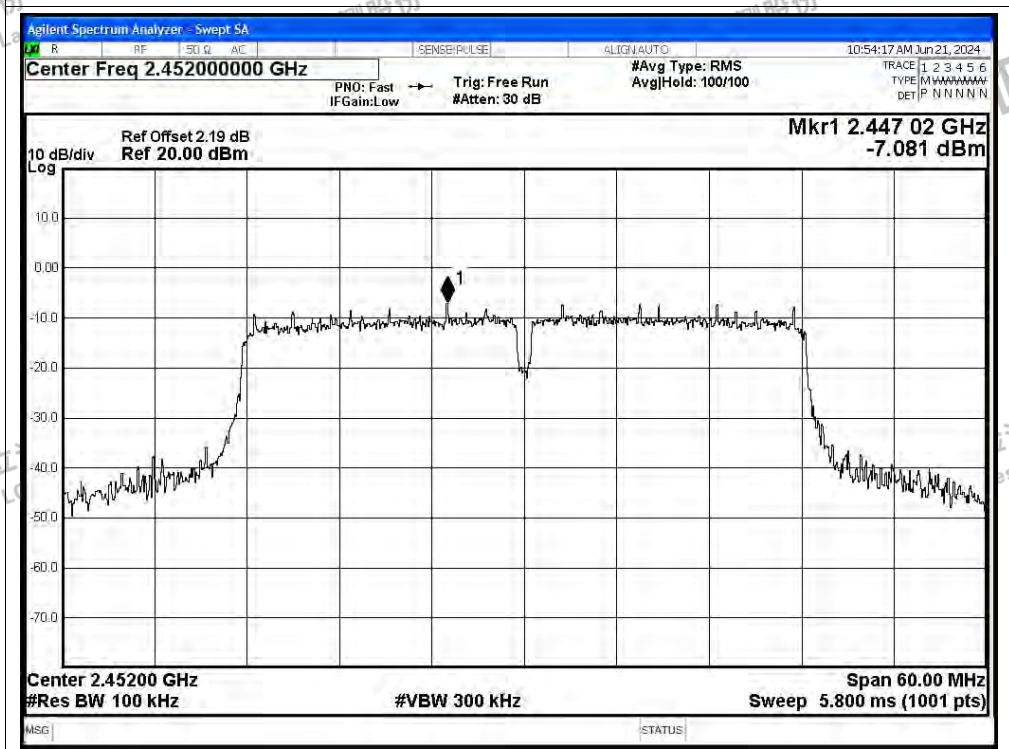

Scan code to check authenticity

Tx. Spurious NVNT n40 2452MHz Ant0 Ref

Tx. Spurious NVNT n40 2452MHz Ant0 Emission

Test Graphs

Tx. Spurious NVNT ax20 2412MHz Ant0 Ref

Shenzhen LCS Compliance Testing Laboratory Ltd.