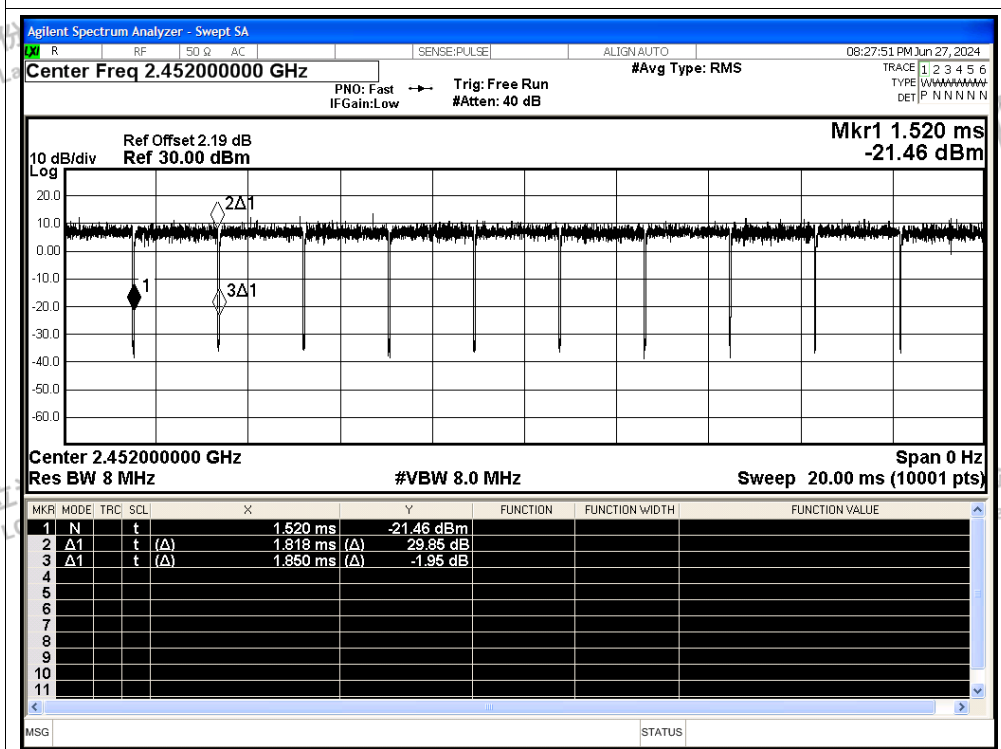

Duty Cycle NVNT ax40 2452MHz Ant0

Shenzhen LCS Compliance Testing Laboratory Ltd.

Add: 101, 201 Bldg A & 301 Bldg C, Juji Industrial Park Yabianxueziwei, Shajing Street, Baoan District, Shenzhen, 518000, China

Tel: +(86) 0755-82591330 | E-mail: webmaster@lcs-cert.com | Web: www.lcs-cert.com

Scan code to check authenticity