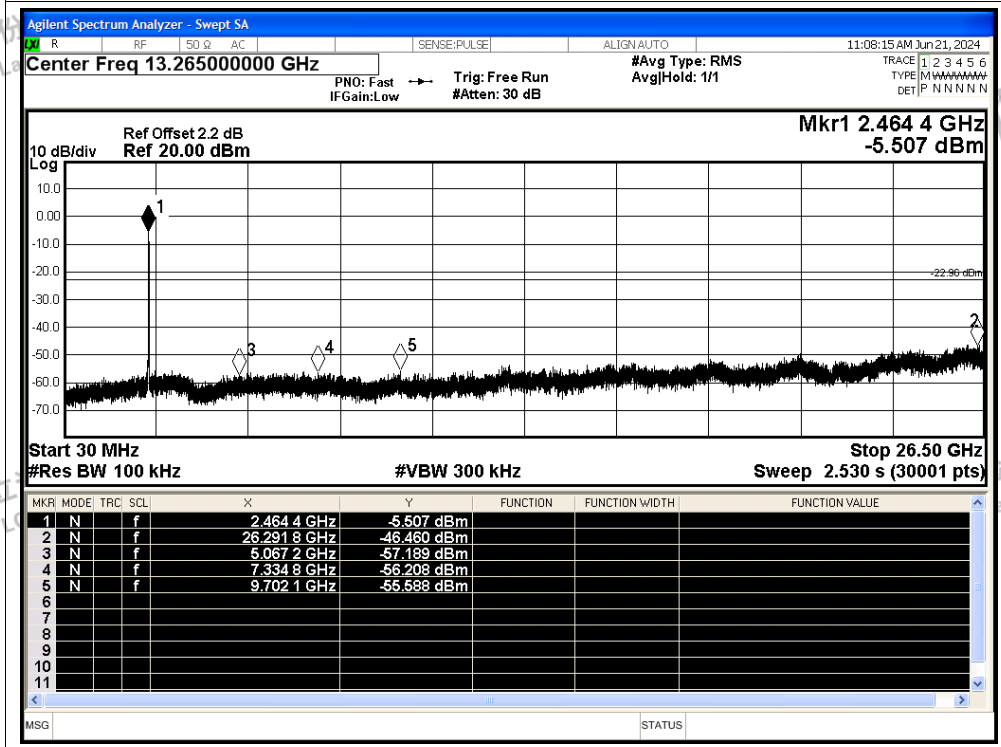

Scan code to check authenticity

Tx. Spurious NVNT g 2462MHz Ant1 Ref

Tx. Spurious NVNT g 2462MHz Ant1 Emission

Tx. Spurious NVNT n20 2412MHz Ant1 Ref

Tx. Spurious NVNT n20 2412MHz Ant1 Emission

Shenzhen LCS Compliance Testing Laboratory Ltd.