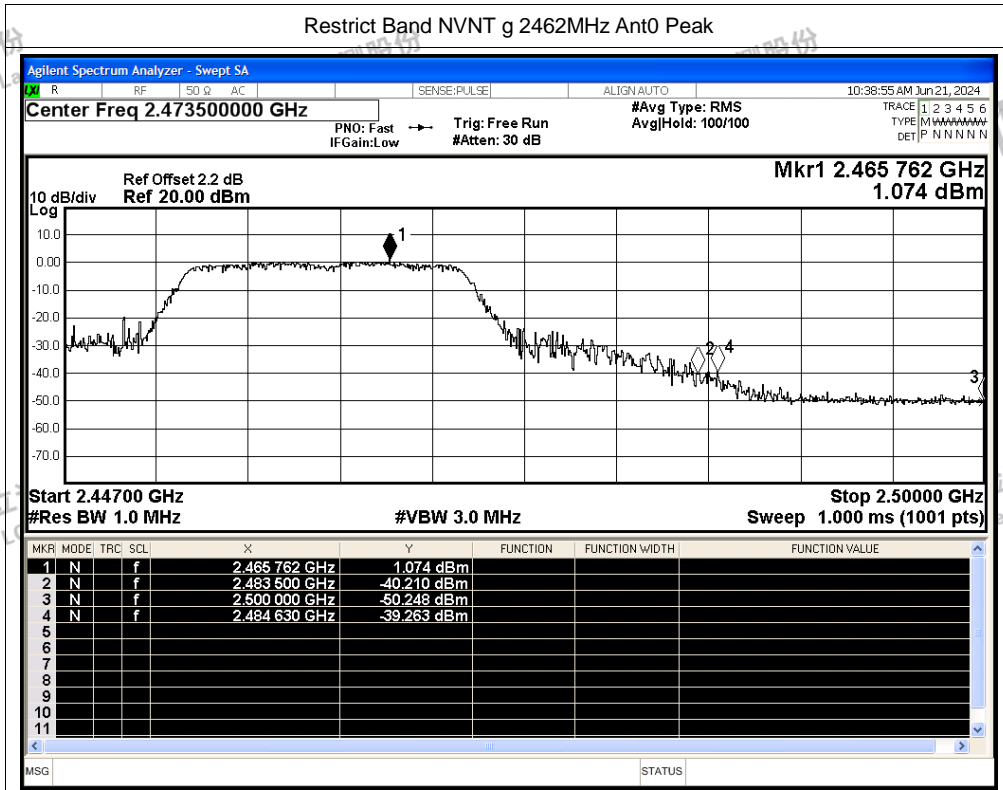

Shenzhen LCS Compliance Testing Laboratory Ltd.

Add: 101, 201 Bldg A & 301 Bldg C, Juji Industrial Park Yabianxueziwei, Shajing Street, Baoan District, Shenzhen, 518000, China

Tel: +(86) 0755-82591330 | E-mail: webmaster@lcs-cert.com | Web: www.lcs-cert.com

Scan code to check authenticity