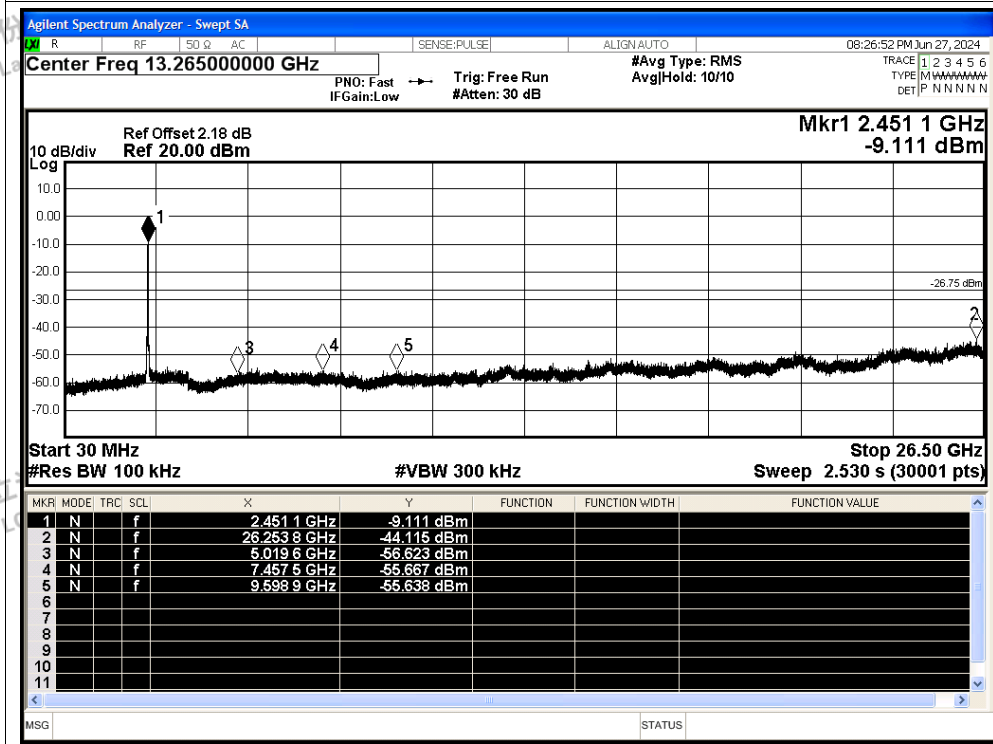

Tel: +(86) 0755-82591330 | E-mail: webmaster@lcs-cert.com | Web: www.lcs-cert.com

Scan code to check authenticity

Tx. Spurious NVNT ax40 2437MHz Ant0 Ref

Tx. Spurious NVNT ax40 2437MHz Ant0 Emission

Shenzhen LCS Compliance Testing Laboratory Ltd.