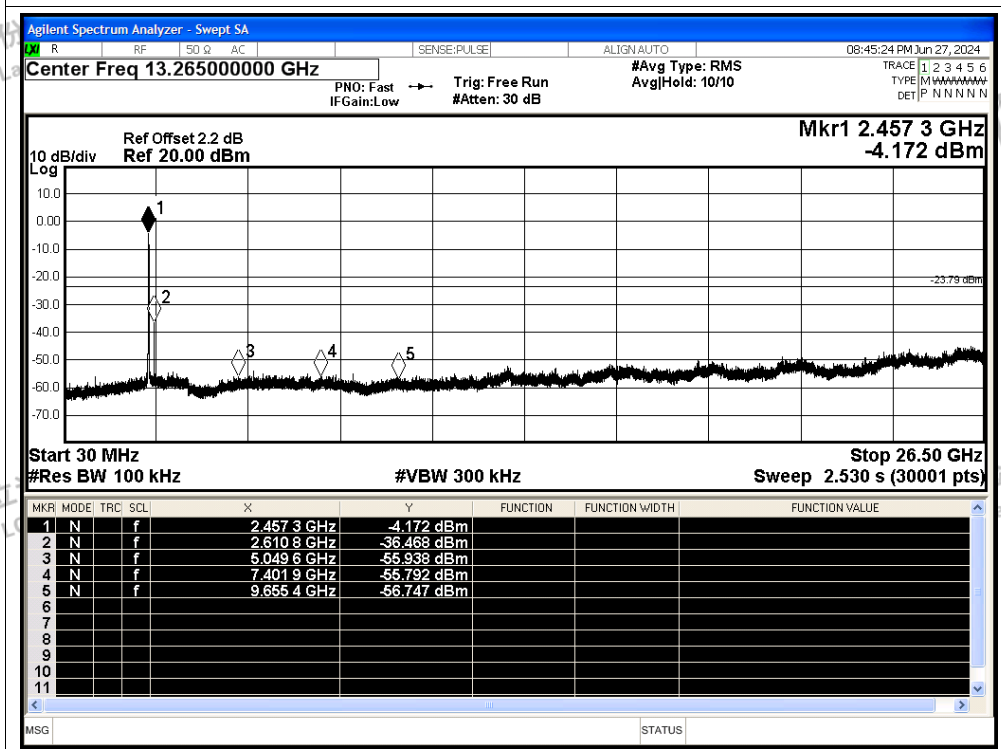

Tx. Spurious NVNT ax20 2462MHz Ant1 Emission

Shenzhen LCS Compliance Testing Laboratory Ltd.

Add: 101, 201 Bldg A & 301 Bldg C, Juji Industrial Park Yabianxueziwei, Shajing Street, Baoan District, Shenzhen, 518000, China

Tel: +(86) 0755-82591330 | E-mail: webmaster@lcs-cert.com | Web: www.lcs-cert.com

Scan code to check authenticity