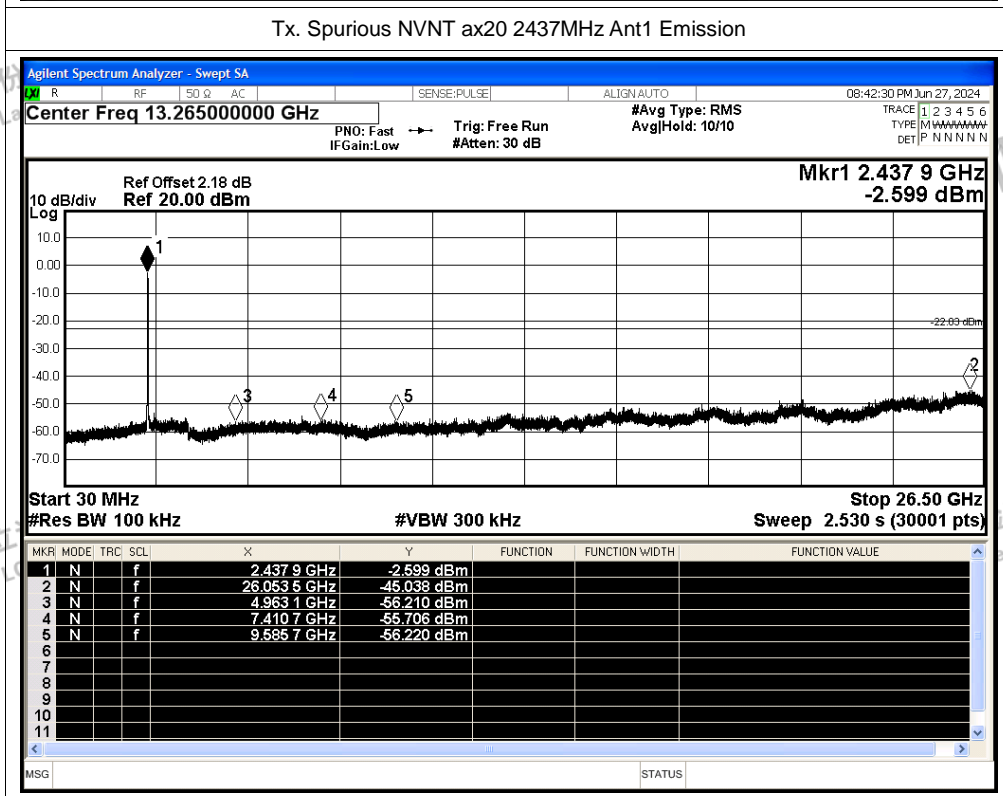

Scan code to check authenticity

Tx. Spurious NVNT ax20 2412MHz Ant1 Emission

Tx. Spurious NVNT ax20 2437MHz Ant1 Ref

Tx. Spurious NVNT ax20 2437MHz Ant1 Emission

Shenzhen LCS Compliance Testing Laboratory Ltd.