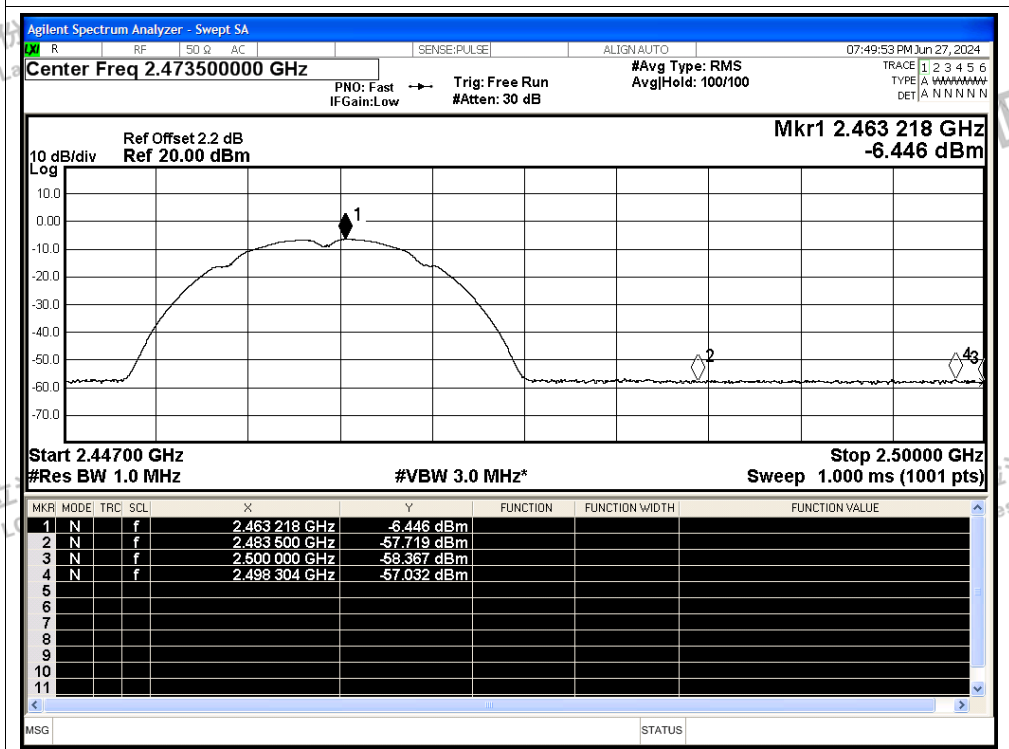

Scan code to check authenticity

Restrict Band NVNT ax20 2412MHz Ant0 Average

Restrict Band NVNT ax20 2462MHz Ant0 Peak

Restrict Band NVNT ax20 2462MHz Ant0 Average

Shenzhen LCS Compliance Testing Laboratory Ltd.