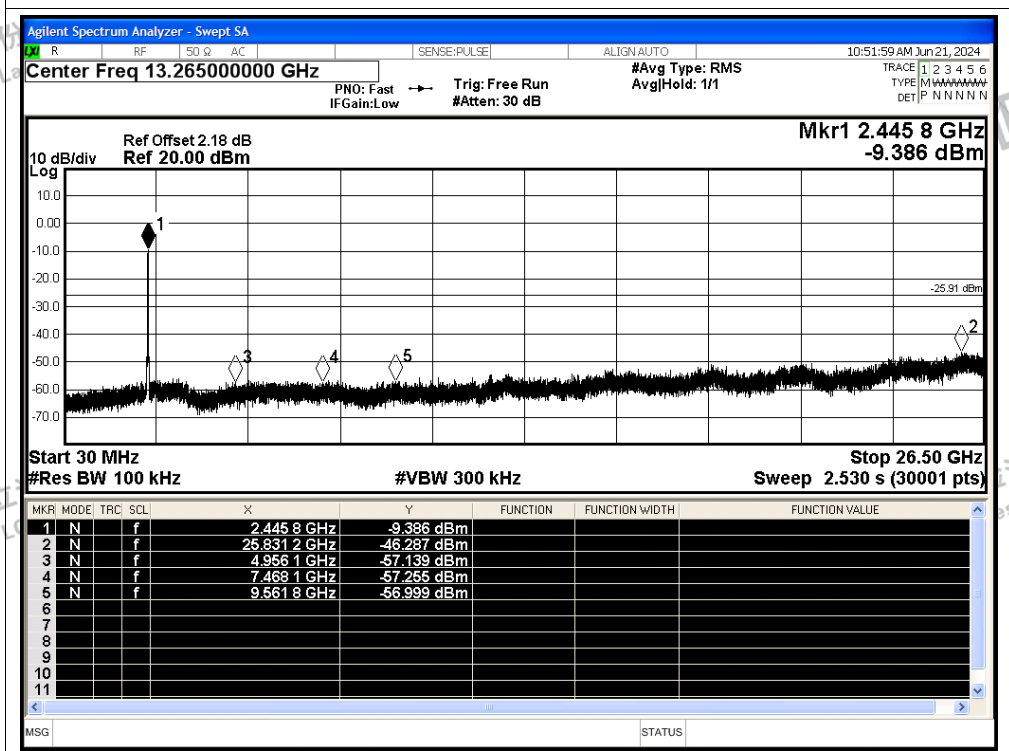

Tx. Spurious NVNT n40 2437MHz Ant0 Emission

Shenzhen LCS Compliance Testing Laboratory Ltd.

Add: 101, 201 Bldg A & 301 Bldg C, Juji Industrial Park Yabianxueziwei, Shajing Street, Baoan District, Shenzhen, 518000, China

Tel: +(86) 0755-82591330 | E-mail: webmaster@lcs-cert.com | Web: www.lcs-cert.com

Scan code to check authenticity