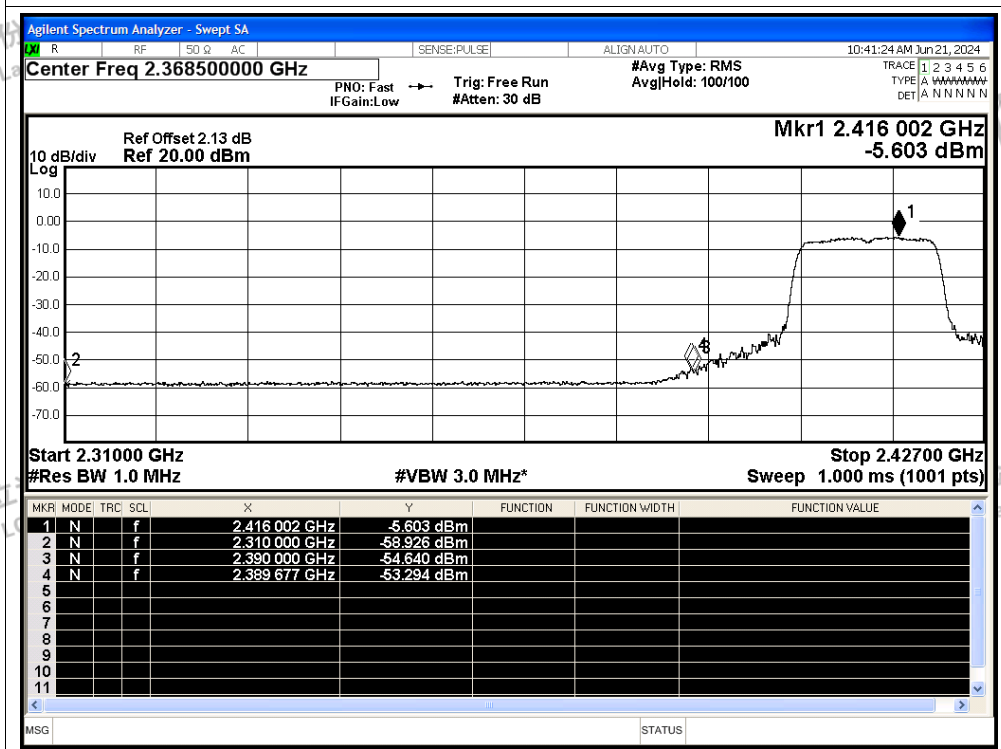

Tel: +(86) 0755-82591330 | E-mail: webmaster@lcs-cert.com | Web: www.lcs-cert.com

Scan code to check authenticity

Restrict Band NVNT n20 2412MHz Ant0 Peak

Restrict Band NVNT n20 2412MHz Ant0 Average

Shenzhen LCS Compliance Testing Laboratory Ltd.