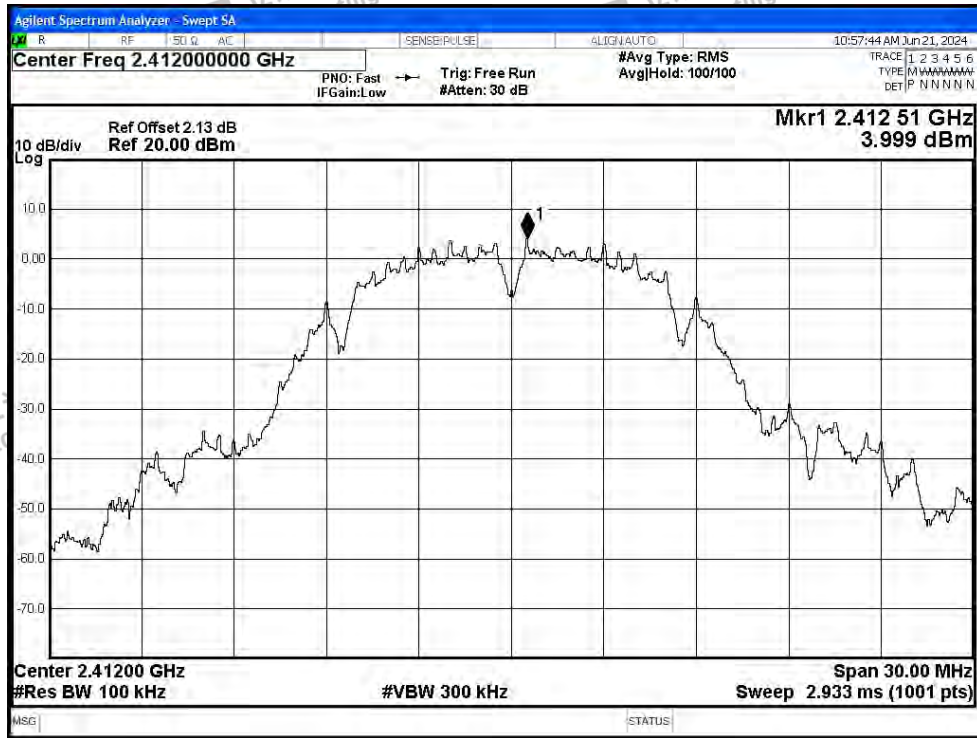

Test Graphs

Tx. Spurious NVNT b 2412MHz Ant1 Ref