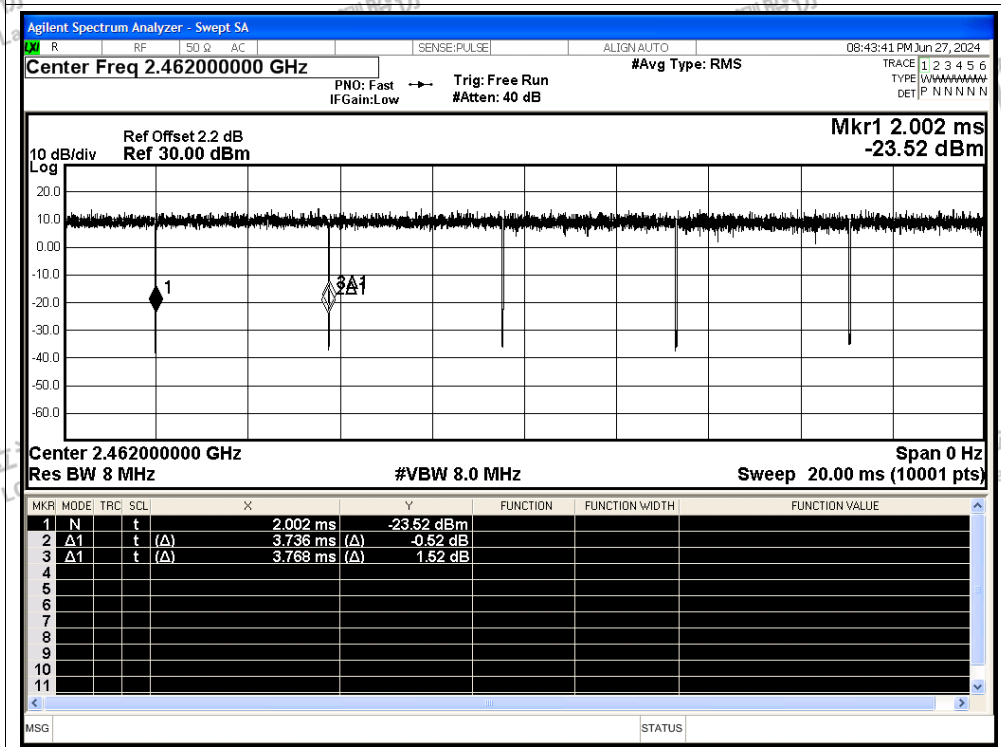

Duty Cycle NVNT ax20 2462MHz Ant1