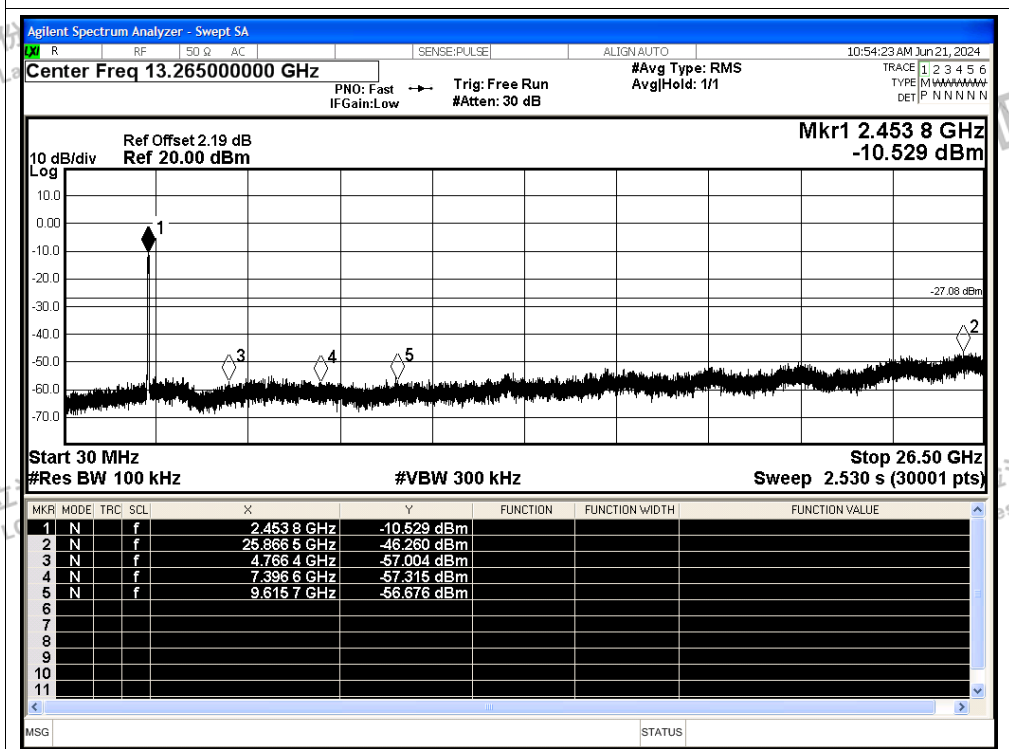

Scan code to check authenticity

Tx. Spurious NVNT n40 2452MHz Ant0 Ref

Tx. Spurious NVNT n40 2452MHz Ant0 Emission

Test Graphs

Tx. Spurious NVNT ax20 2412MHz Ant0 Ref

Shenzhen LCS Compliance Testing Laboratory Ltd.