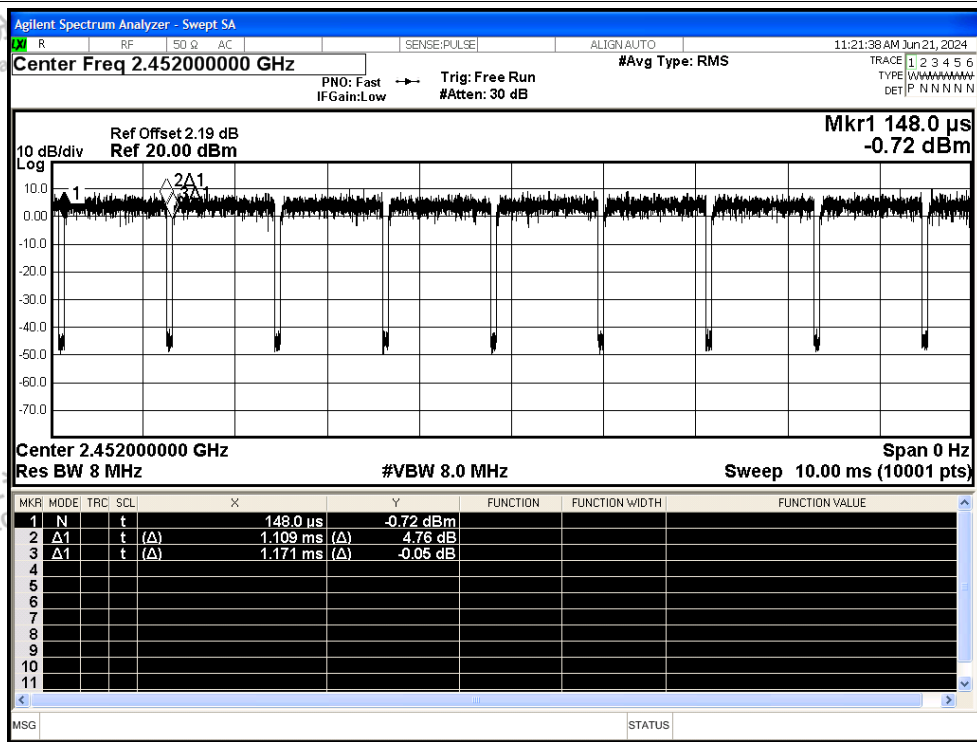

Tel: +(86) 0755-82591330 | E-mail: webmaster@lcs-cert.com | Web: www.lcs-cert.com

Scan code to check authenticity

Duty Cycle NVNT n40 2437MHz Ant1

Duty Cycle NVNT n40 2452MHz Ant1

Test Graphs

Duty Cycle NVNT ax20 2412MHz Ant1