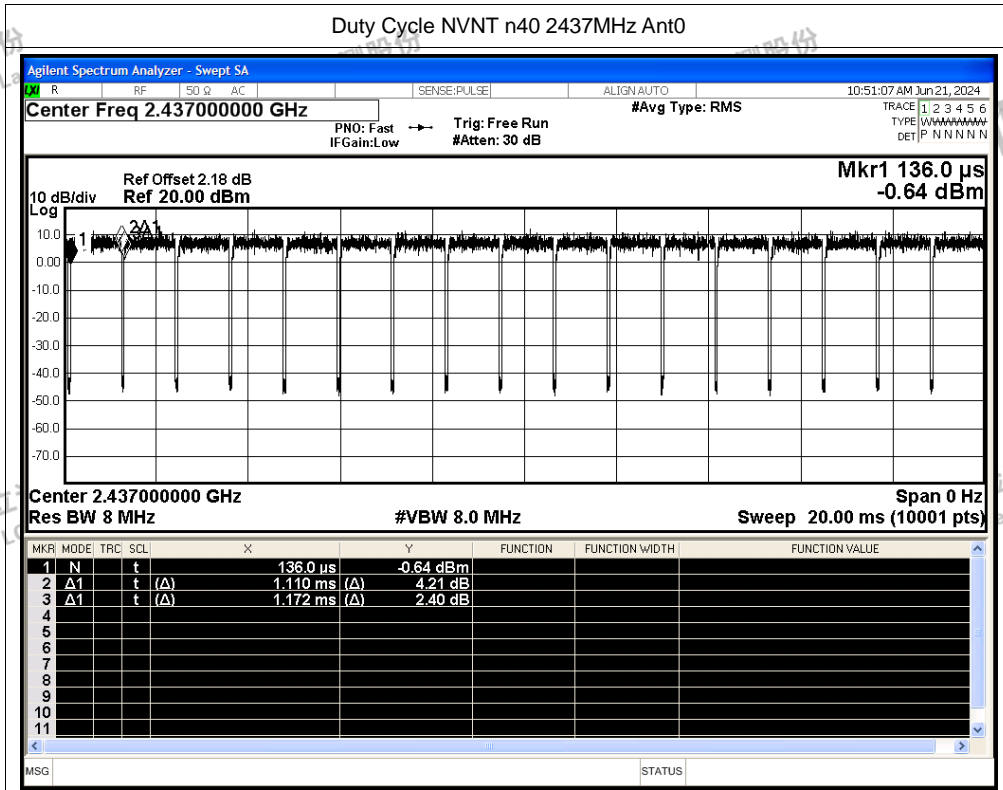

Test Graphs

Shenzhen LCS Compliance Testing Laboratory Ltd.

Add: 101, 201 Bldg A & 301 Bldg C, Juji Industrial Park Yabianxueziwei, Shajing Street, Baoan District, Shenzhen, 518000, China

Tel: +(86) 0755-82591330 | E-mail: webmaster@lcs-cert.com | Web: www.lcs-cert.com

Scan code to check authenticity