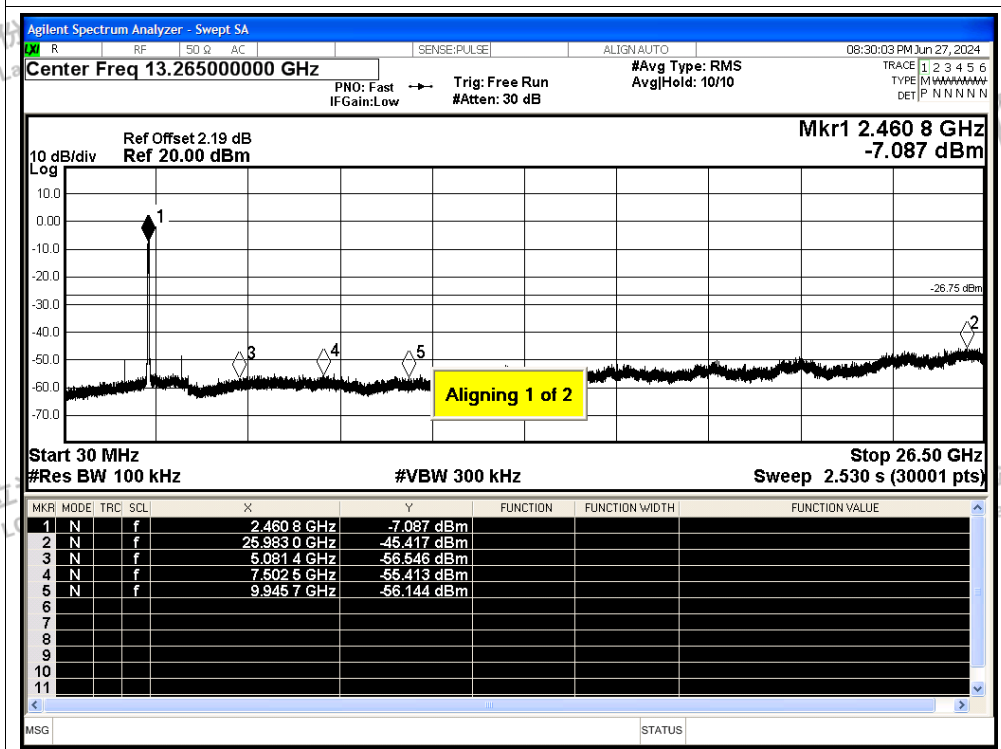

Scan code to check authenticity

Tx. Spurious NVNT ax40 2452MHz Ant0 Ref

Tx. Spurious NVNT ax40 2452MHz Ant0 Emission

Shenzhen LCS Compliance Testing Laboratory Ltd.

Add: 101, 201 Bldg A & 301 Bldg C, Juji Industrial Park Yabianxueziwei, Shajing Street, Baoan District, Shenzhen, 518000, China