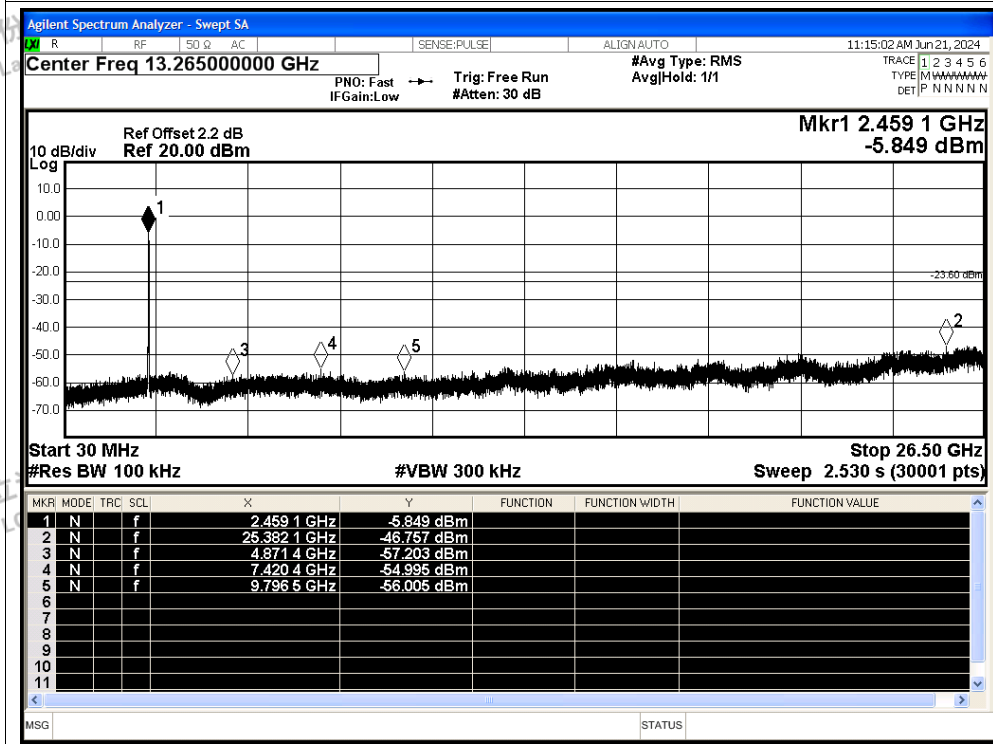

Tel: +(86) 0755-82591330 | E-mail: webmaster@lcs-cert.com | Web: www.lcs-cert.com

Scan code to check authenticity

Tx. Spurious NVNT n20 2462MHz Ant1 Ref

Tx. Spurious NVNT n20 2462MHz Ant1 Emission

Shenzhen LCS Compliance Testing Laboratory Ltd.