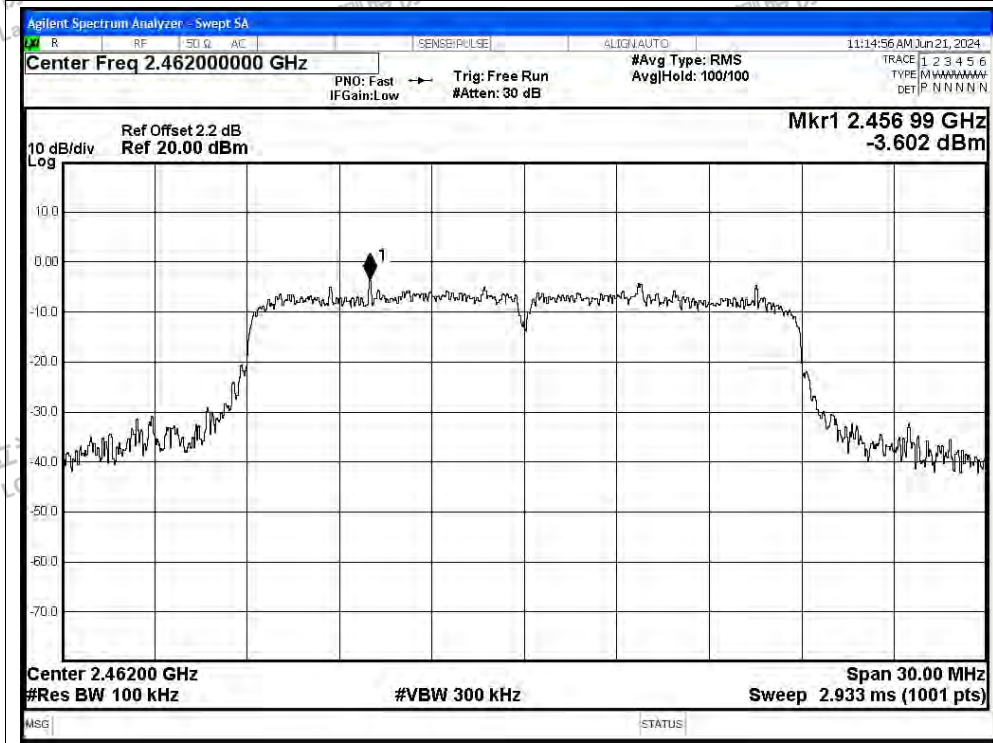

Tx. Spurious NVNT n20 2462MHz Ant1 Ref