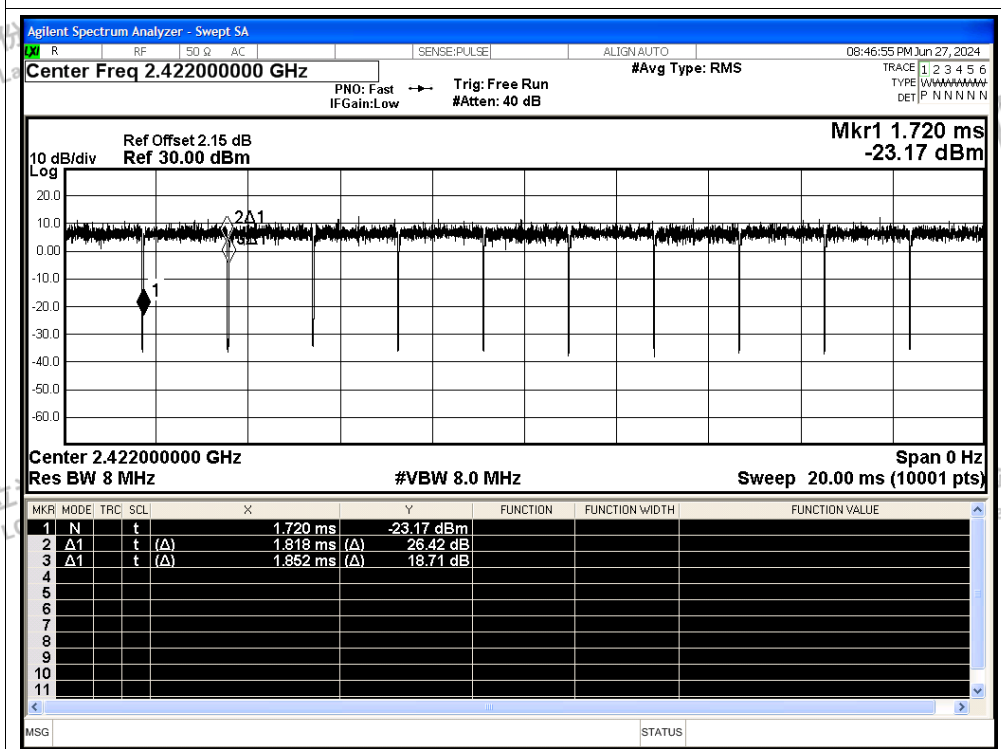

Tel: +(86) 0755-82591330 | E-mail: webmaster@lcs-cert.com | Web: www.lcs-cert.com

Scan code to check authenticity

Duty Cycle NVNT ax20 2462MHz Ant1

Duty Cycle NVNT ax40 2422MHz Ant1

Shenzhen LCS Compliance Testing Laboratory Ltd.