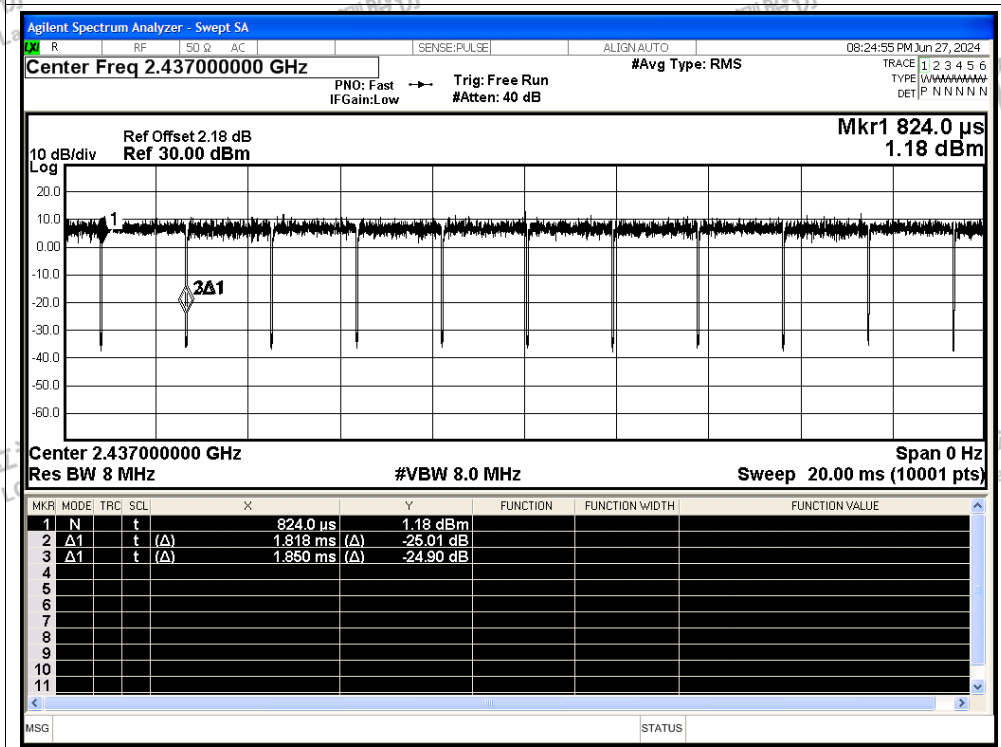

Duty Cycle NVNT ax40 2437MHz Ant0