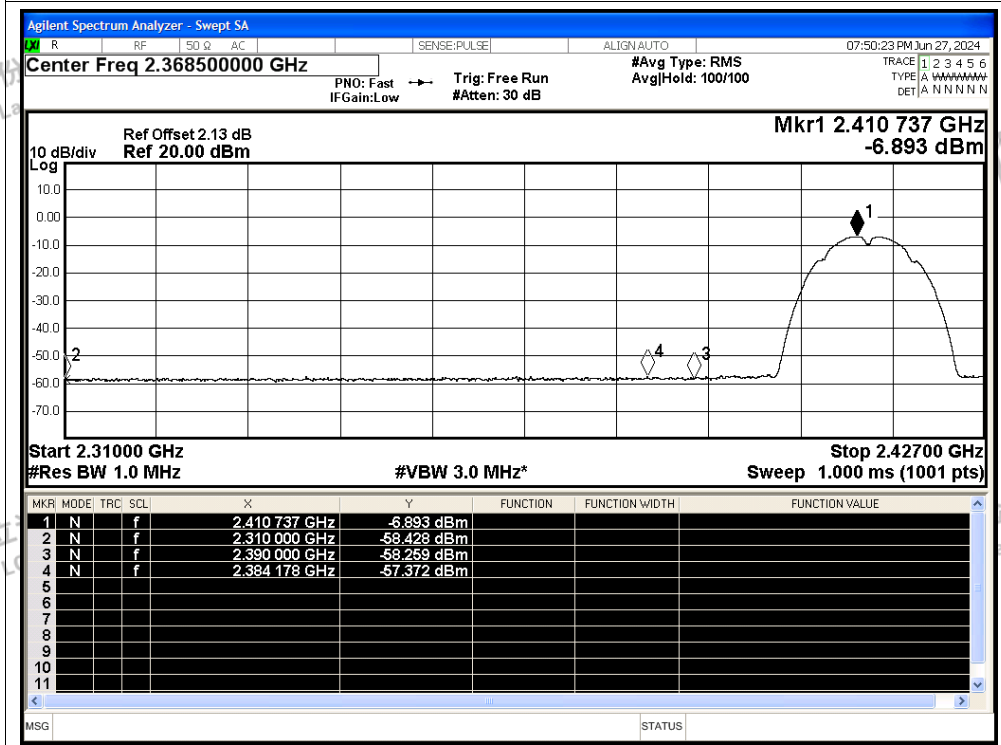

Restrict Band NVNT ax20 2412MHz Ant0 Average