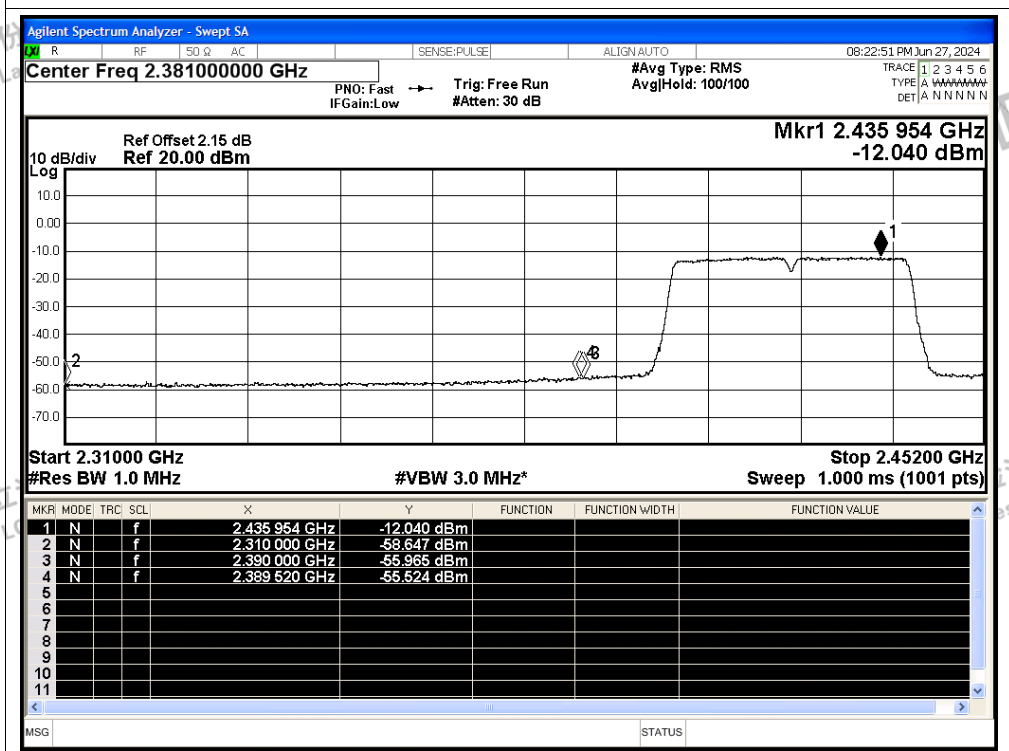

Restrict Band NVNT ax40 2422MHz Ant0 Average

Shenzhen LCS Compliance Testing Laboratory Ltd.

Add: 101, 201 Bldg A & 301 Bldg C, Juji Industrial Park Yabianxueziwei, Shajing Street, Baoan District, Shenzhen, 518000, China

Tel: +(86) 0755-82591330 | E-mail: webmaster@lcs-cert.com | Web: www.lcs-cert.com

Scan code to check authenticity