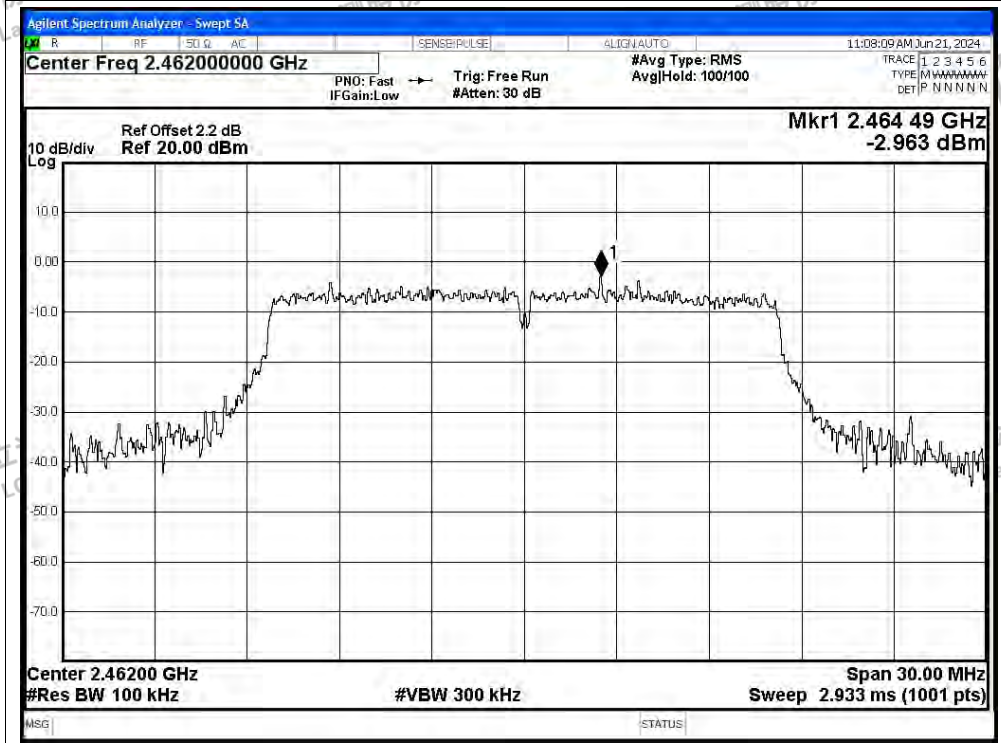

Tx. Spurious NVNT g 2462MHz Ant1 Ref