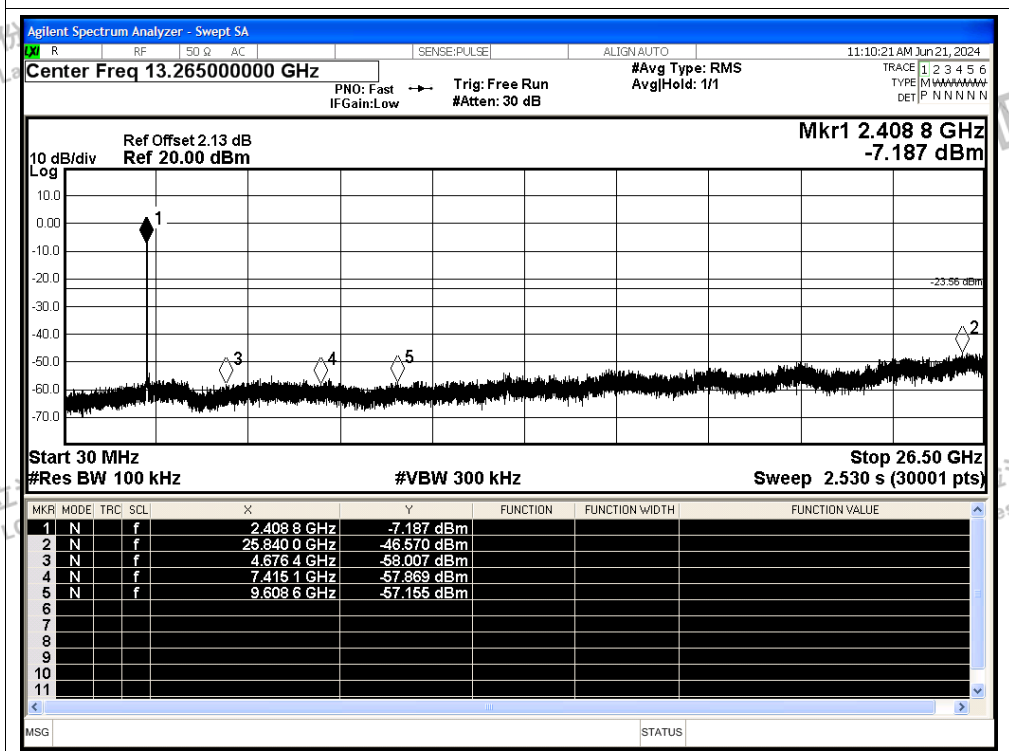

Scan code to check authenticity

Tx. Spurious NVNT g 2462MHz Ant1 Ref

Tx. Spurious NVNT g 2462MHz Ant1 Emission

Tx. Spurious NVNT n20 2412MHz Ant1 Ref

Tx. Spurious NVNT n20 2412MHz Ant1 Emission

Shenzhen LCS Compliance Testing Laboratory Ltd.