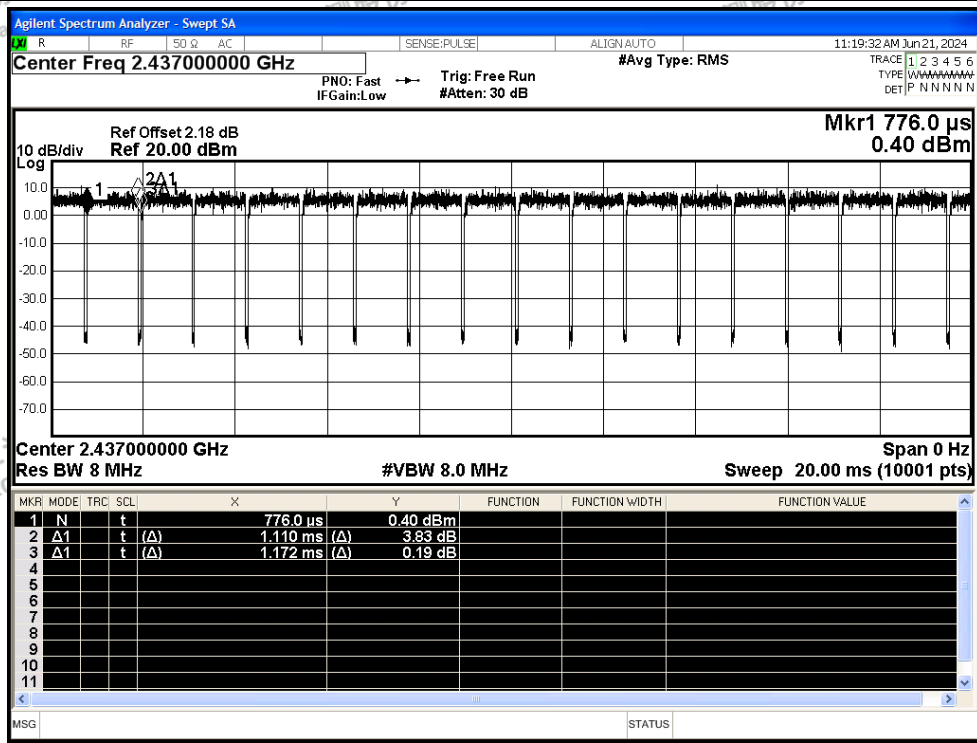

Tel: +(86) 0755-82591330 | E-mail: webmaster@lcs-cert.com | Web: www.lcs-cert.com

Scan code to check authenticity

Duty Cycle NVNT n40 2437MHz Ant1

Duty Cycle NVNT n40 2452MHz Ant1

Test Graphs

Duty Cycle NVNT ax20 2412MHz Ant1