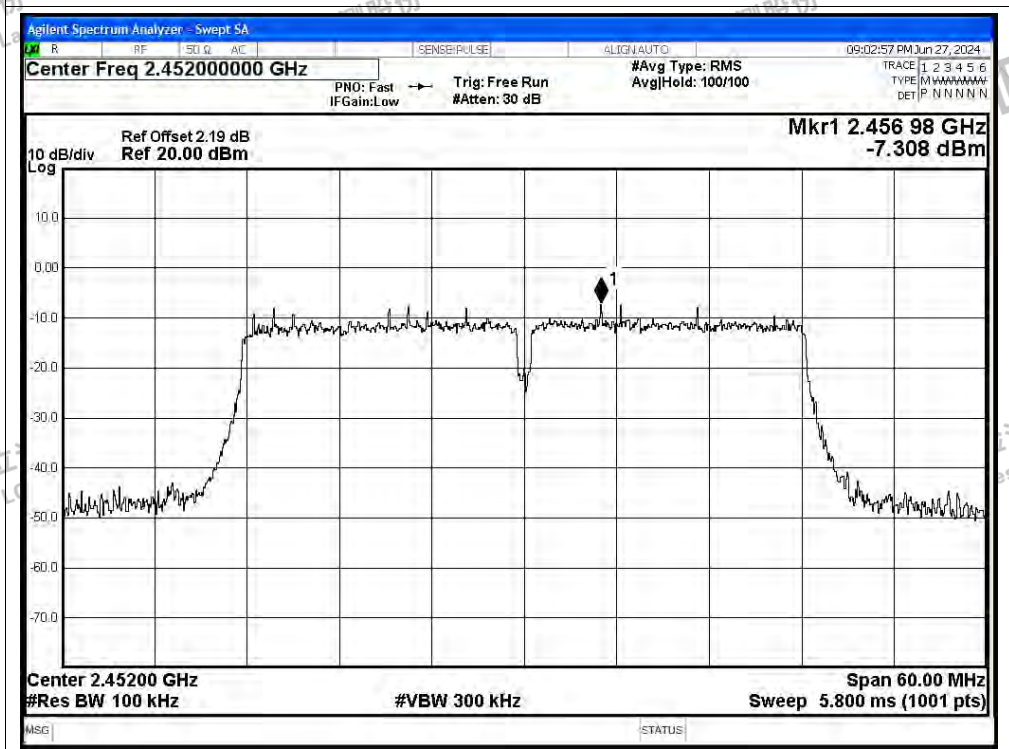

Tx. Spurious NVNT ax40 2452MHz Ant1 Ref