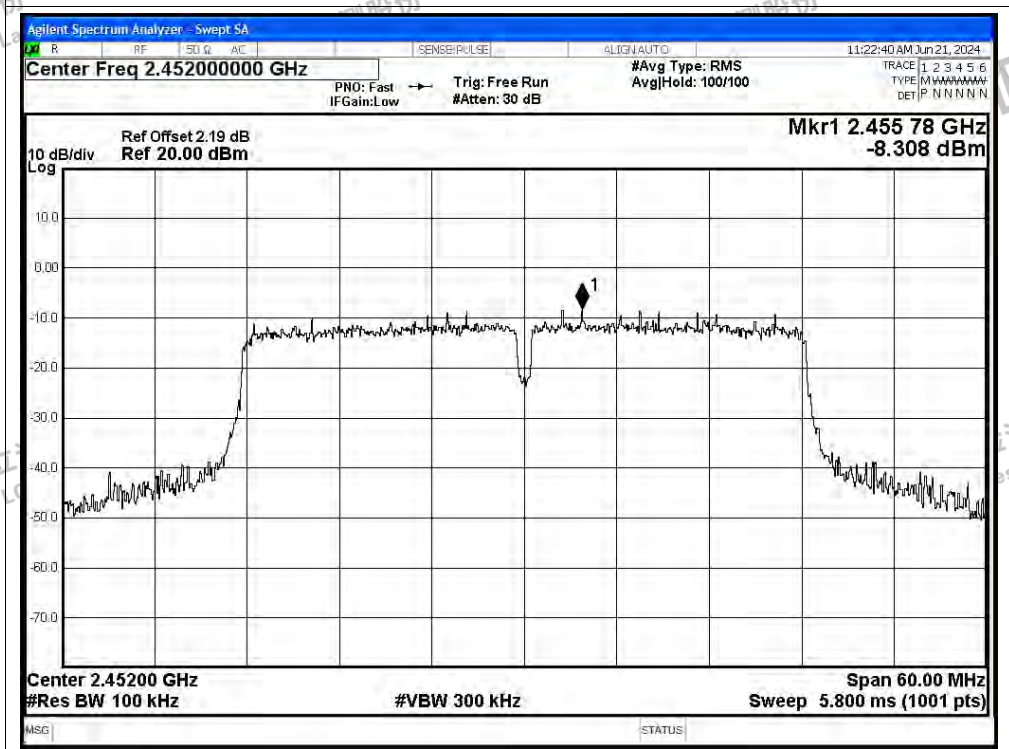

Scan code to check authenticity

Tx. Spurious NVNT n40 2452MHz Ant1 Ref

Tx. Spurious NVNT n40 2452MHz Ant1 Emission

Test Graphs

Tx. Spurious NVNT ax20 2412MHz Ant1 Ref

Shenzhen LCS Compliance Testing Laboratory Ltd.