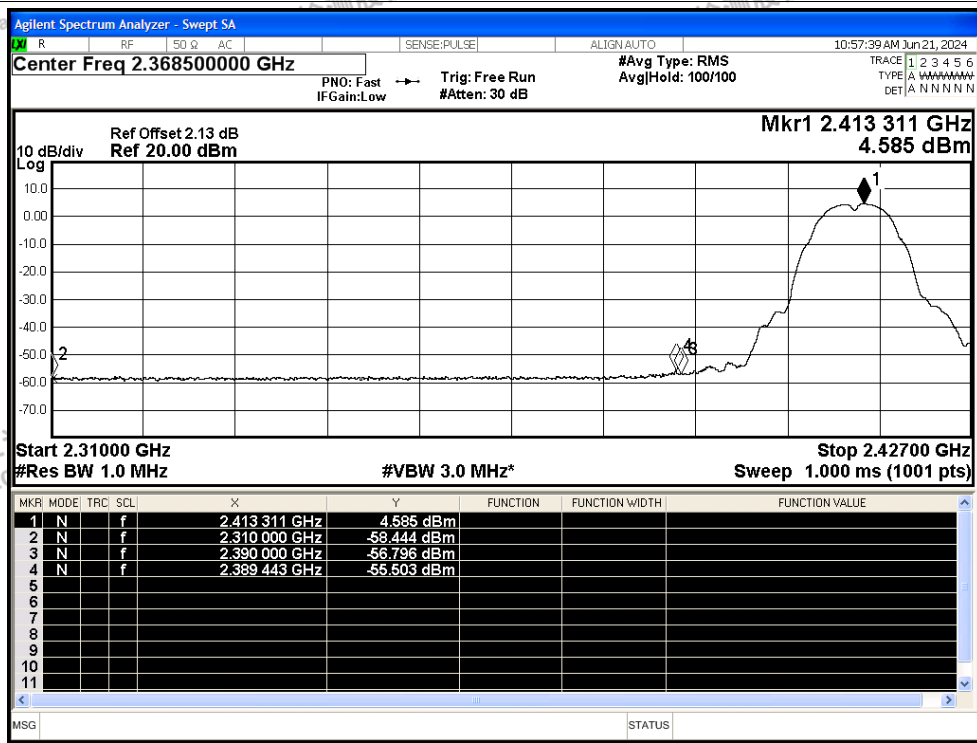

Restrict Band NVNT b 2412MHz Ant1 Average

Shenzhen LCS Compliance Testing Laboratory Ltd.

Add: 101, 201 Bldg A & 301 Bldg C, Juji Industrial Park Yabianxueziwei, Shajing Street, Baoan District, Shenzhen, 518000, China

Tel: +(86) 0755-82591330 | E-mail: webmaster@lcs-cert.com | Web: www.lcs-cert.com

Scan code to check authenticity