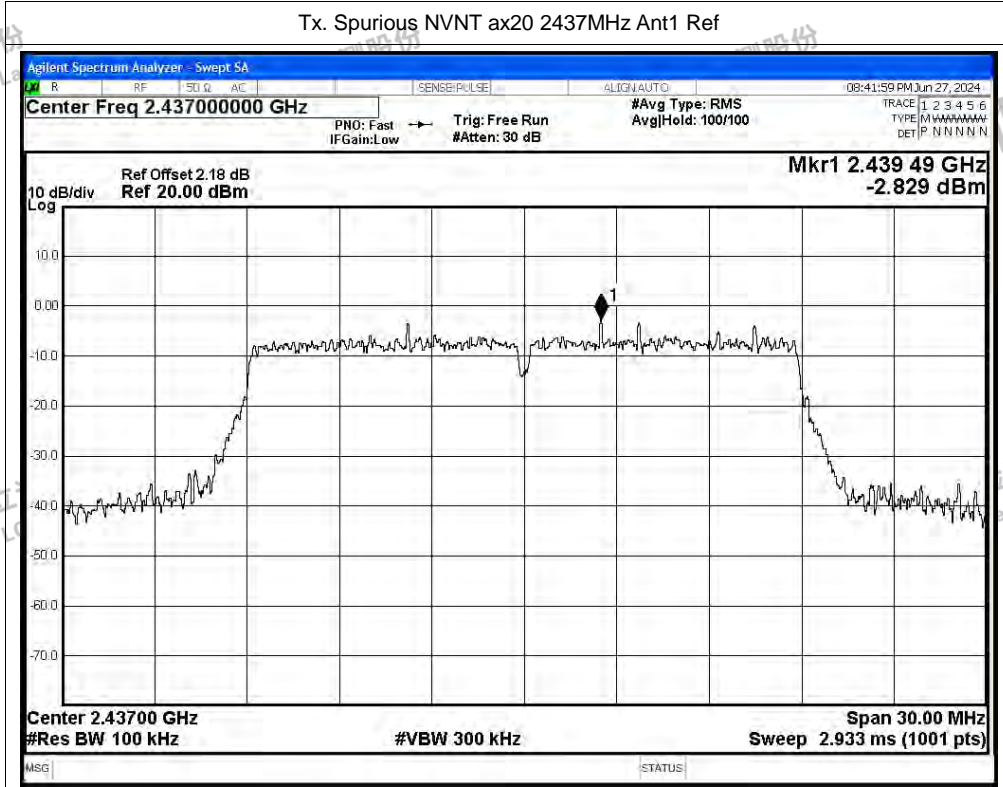

Scan code to check authenticity

Tx. Spurious NVNT ax20 2412MHz Ant1 Emission

Tx. Spurious NVNT ax20 2437MHz Ant1 Ref

Tx. Spurious NVNT ax20 2437MHz Ant1 Emission

Shenzhen LCS Compliance Testing Laboratory Ltd.