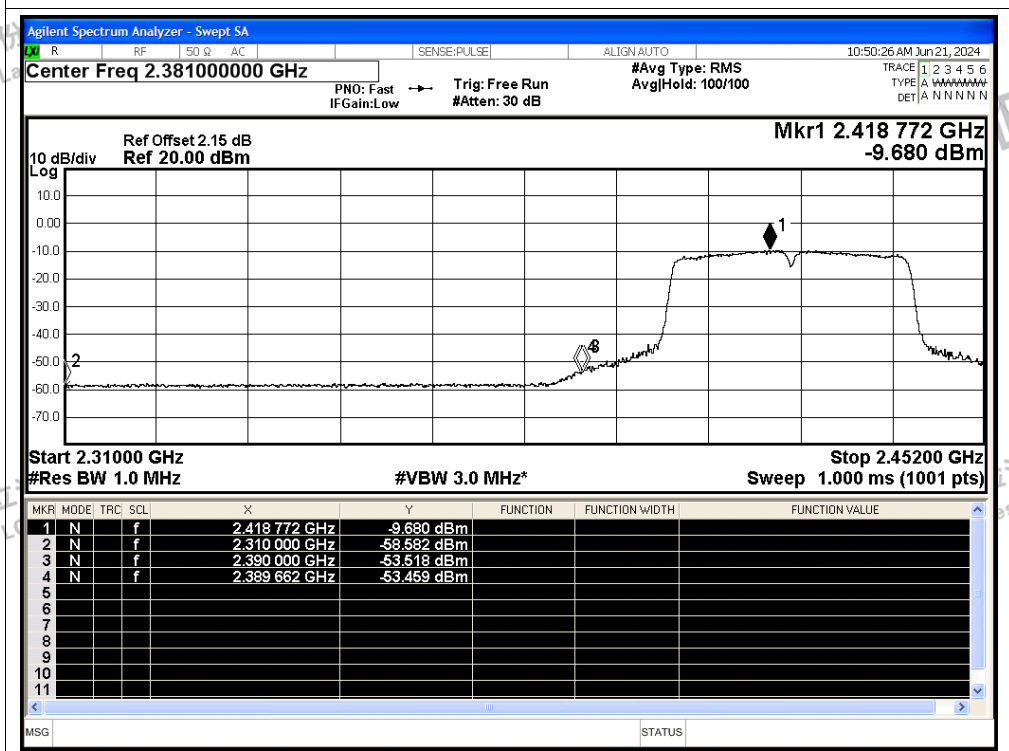

Tel: +(86) 0755-82591330 | E-mail: webmaster@lcs-cert.com | Web: www.lcs-cert.com

Scan code to check authenticity

Restrict Band NVNT n40 2422MHz Ant0 Peak

Restrict Band NVNT n40 2422MHz Ant0 Average

Shenzhen LCS Compliance Testing Laboratory Ltd.