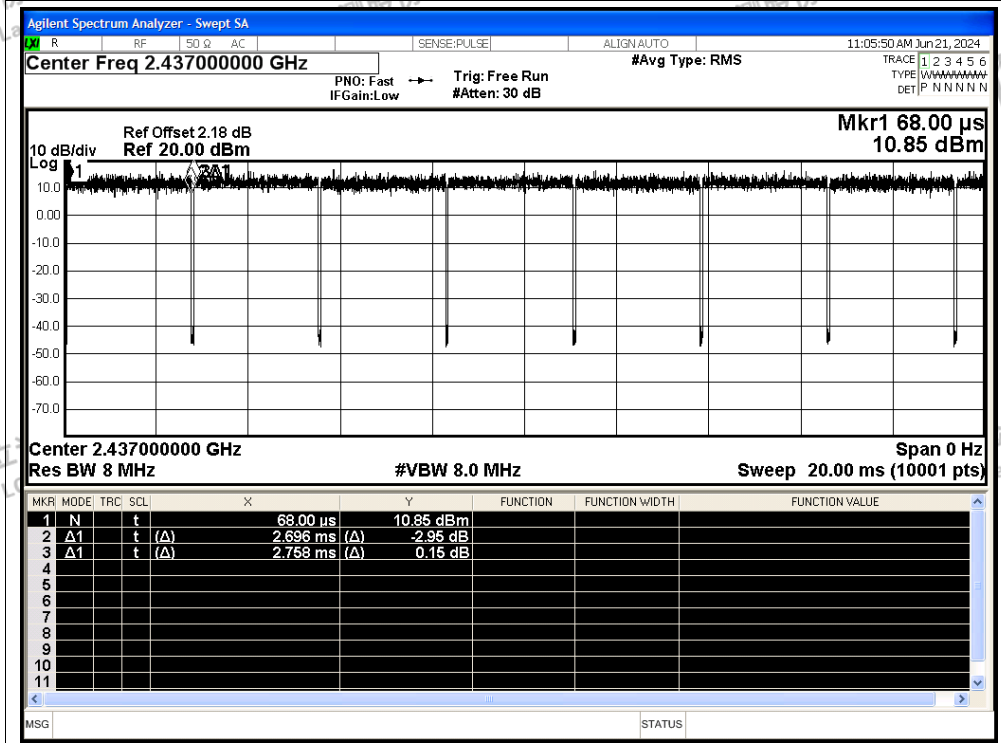

Duty Cycle NVNT g 2437MHz Ant1