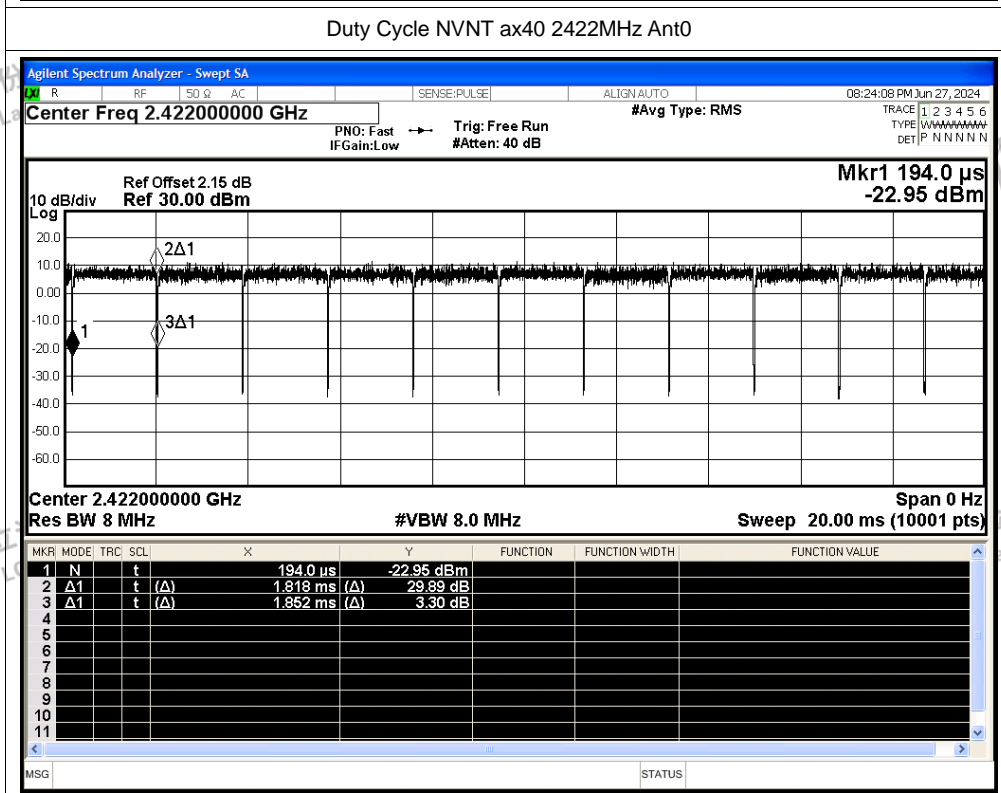

Shenzhen LCS Compliance Testing Laboratory Ltd.

Add: 101, 201 Bldg A & 301 Bldg C, Juji Industrial Park Yabianxueziwei, Shajing Street, Baoan District, Shenzhen, 518000, China

Tel: +(86) 0755-82591330 | E-mail: webmaster@lcs-cert.com | Web: www.lcs-cert.com

Scan code to check authenticity