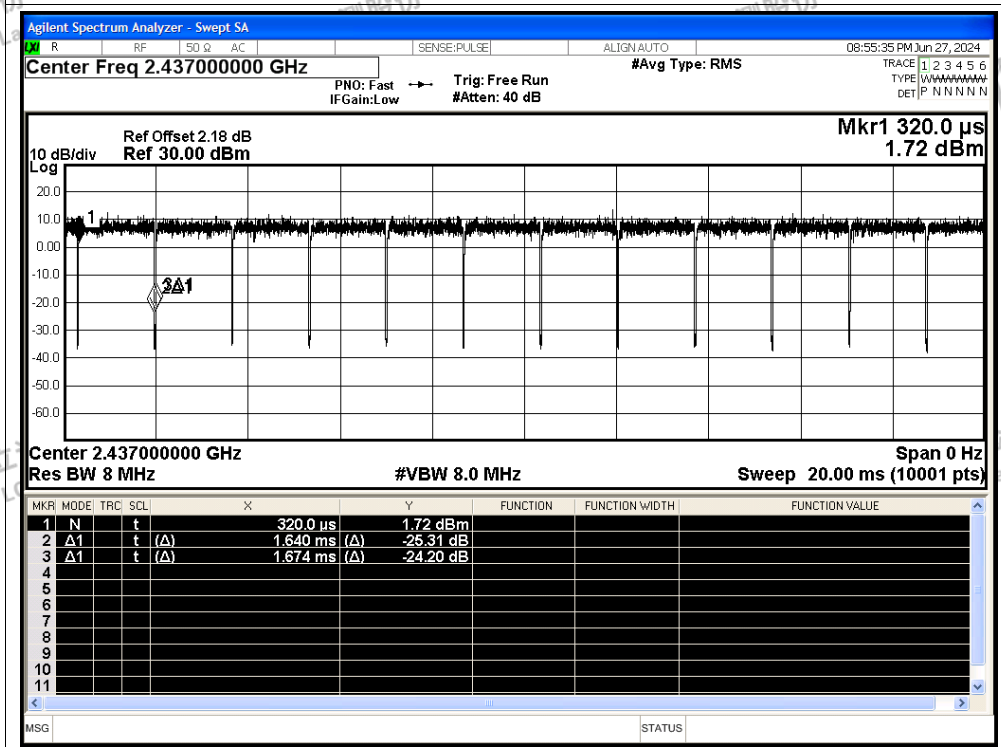

Duty Cycle NVNT ax40 2437MHz Ant1