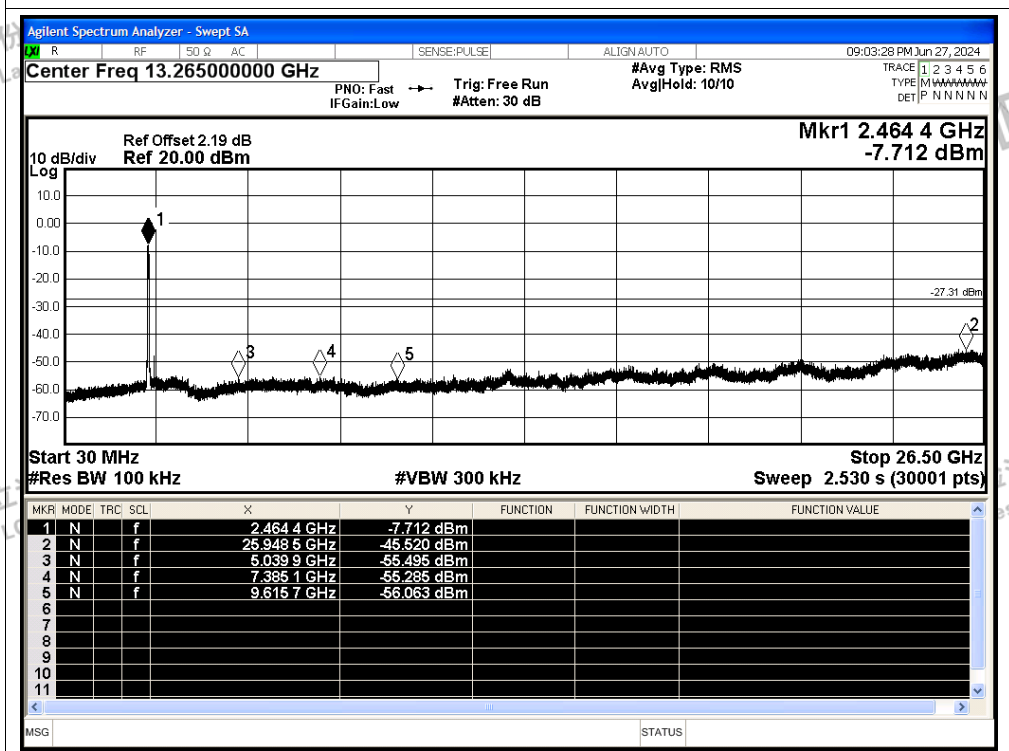

Tel: +(86) 0755-82591330 | E-mail: webmaster@lcs-cert.com | Web: www.lcs-cert.com

Scan code to check authenticity

Tx. Spurious NVNT ax40 2452MHz Ant1 Ref

Tx. Spurious NVNT ax40 2452MHz Ant1 Emission

Shenzhen LCS Compliance Testing Laboratory Ltd.