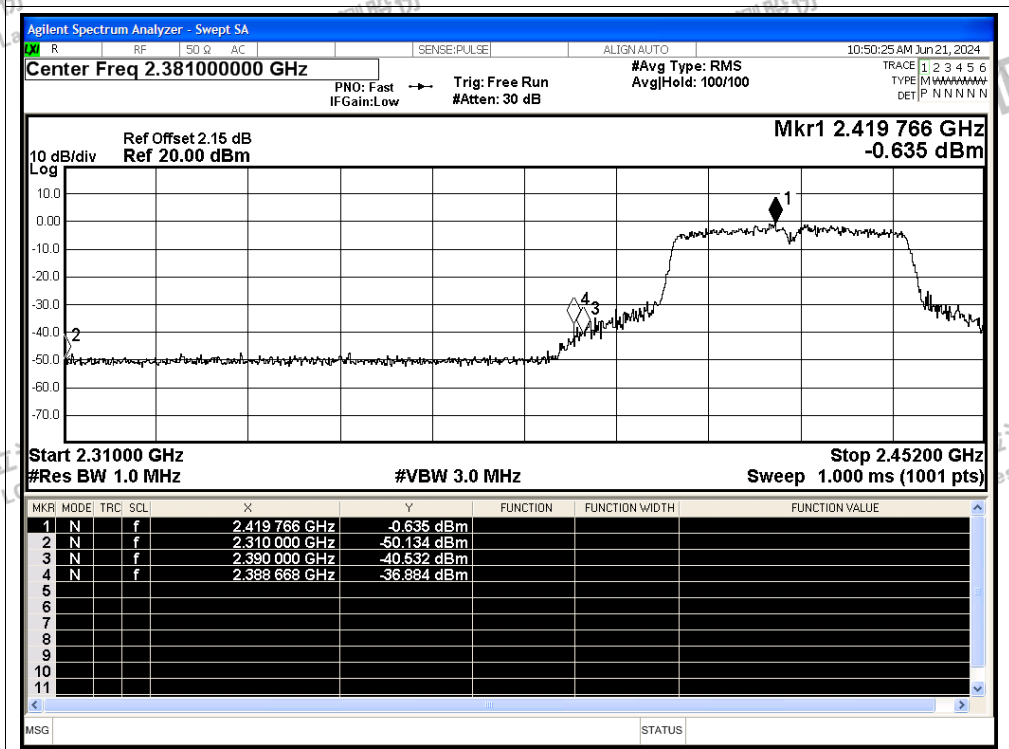

Restrict Band NVNT n40 2422MHz Ant0 Peak