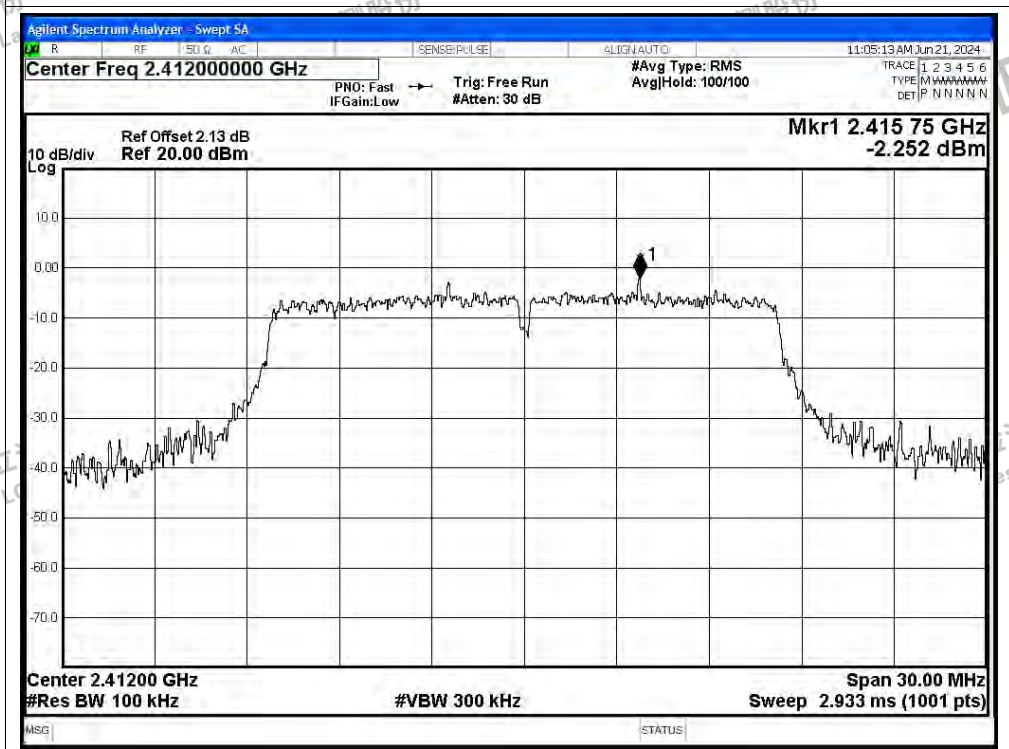

Tx. Spurious NVNT b 2462MHz Ant1 Emission

Tx. Spurious NVNT g 2412MHz Ant1 Ref

Tx. Spurious NVNT g 2412MHz Ant1 Emission

Tx. Spurious NVNT g 2437MHz Ant1 Ref

Tx. Spurious NVNT g 2437MHz Ant1 Emission

Shenzhen LCS Compliance Testing Laboratory Ltd.