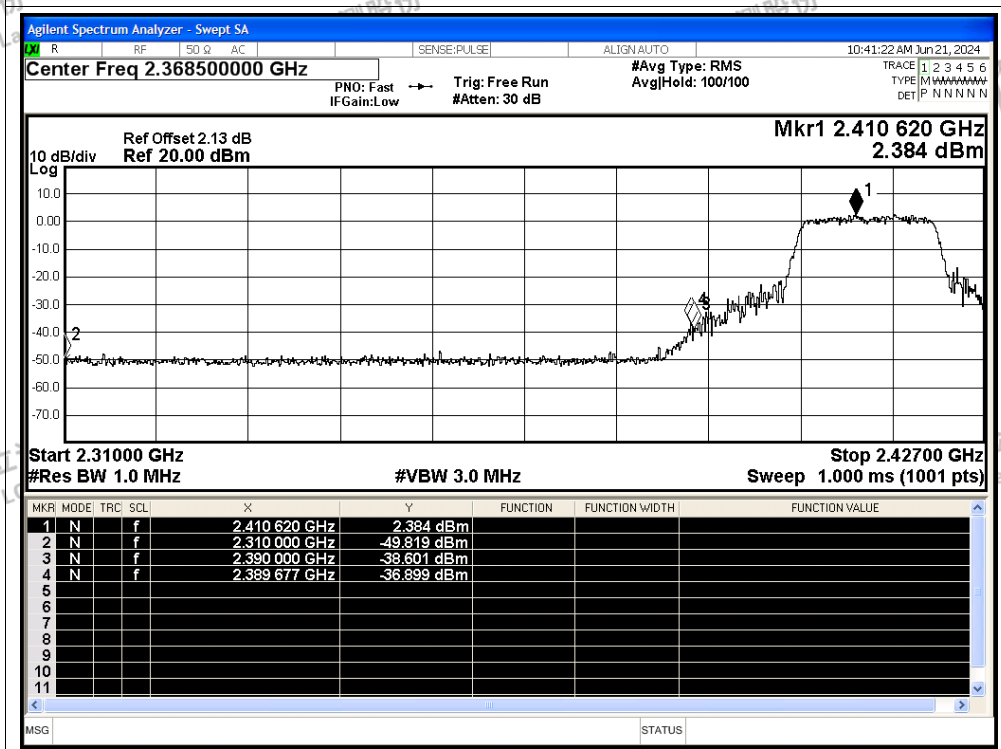

Tel: +(86) 0755-82591330 | E-mail: webmaster@lcs-cert.com | Web: www.lcs-cert.com

Scan code to check authenticity

Restrict Band NVNT n20 2412MHz Ant0 Peak

Restrict Band NVNT n20 2412MHz Ant0 Average

Shenzhen LCS Compliance Testing Laboratory Ltd.