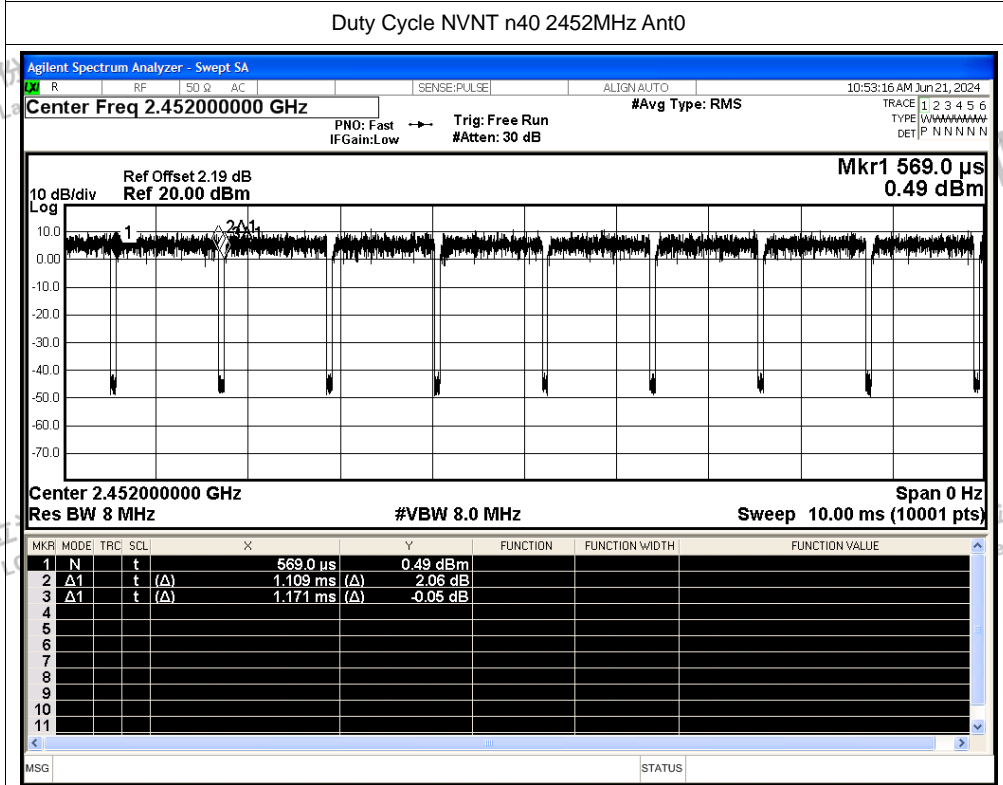

Test Graphs

Shenzhen LCS Compliance Testing Laboratory Ltd.

Add: 101, 201 Bldg A & 301 Bldg C, Juji Industrial Park Yabianxueziwei, Shajing Street, Baoan District, Shenzhen, 518000, China

Tel: +(86) 0755-82591330 | E-mail: webmaster@lcs-cert.com | Web: www.lcs-cert.com

Scan code to check authenticity