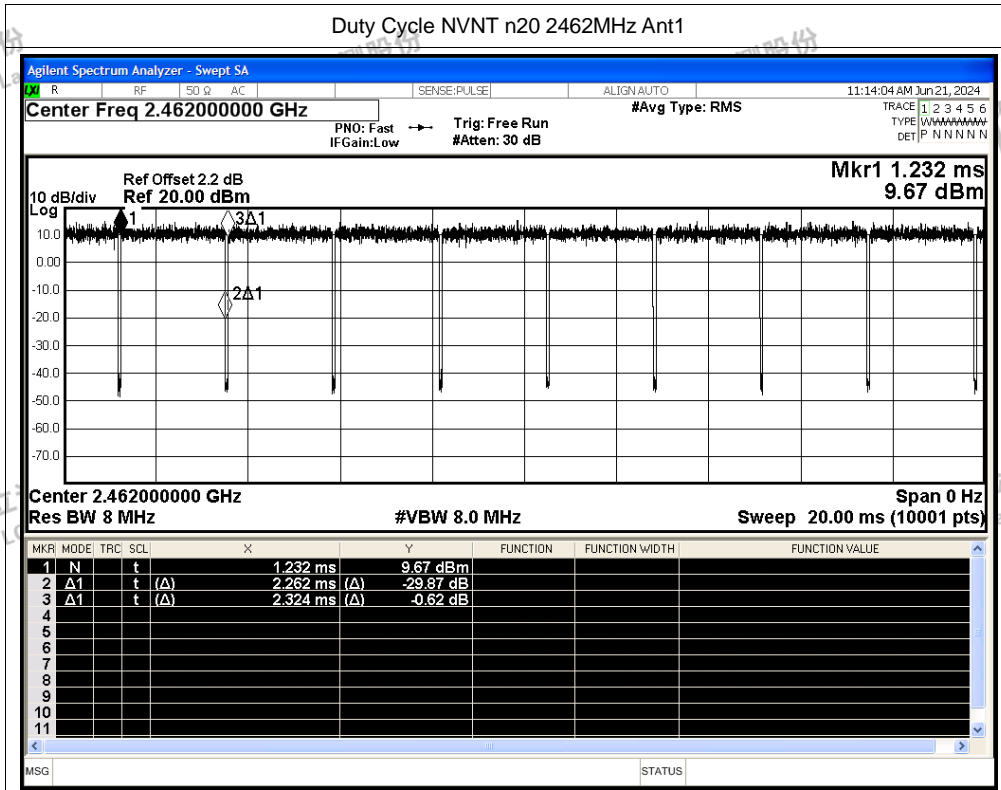

Shenzhen LCS Compliance Testing Laboratory Ltd.

Add: 101, 201 Bldg A & 301 Bldg C, Juji Industrial Park Yabianxueziwei, Shajing Street, Baoan District, Shenzhen, 518000, China

Tel: +(86) 0755-82591330 | E-mail: webmaster@lcs-cert.com | Web: www.lcs-cert.com

Scan code to check authenticity