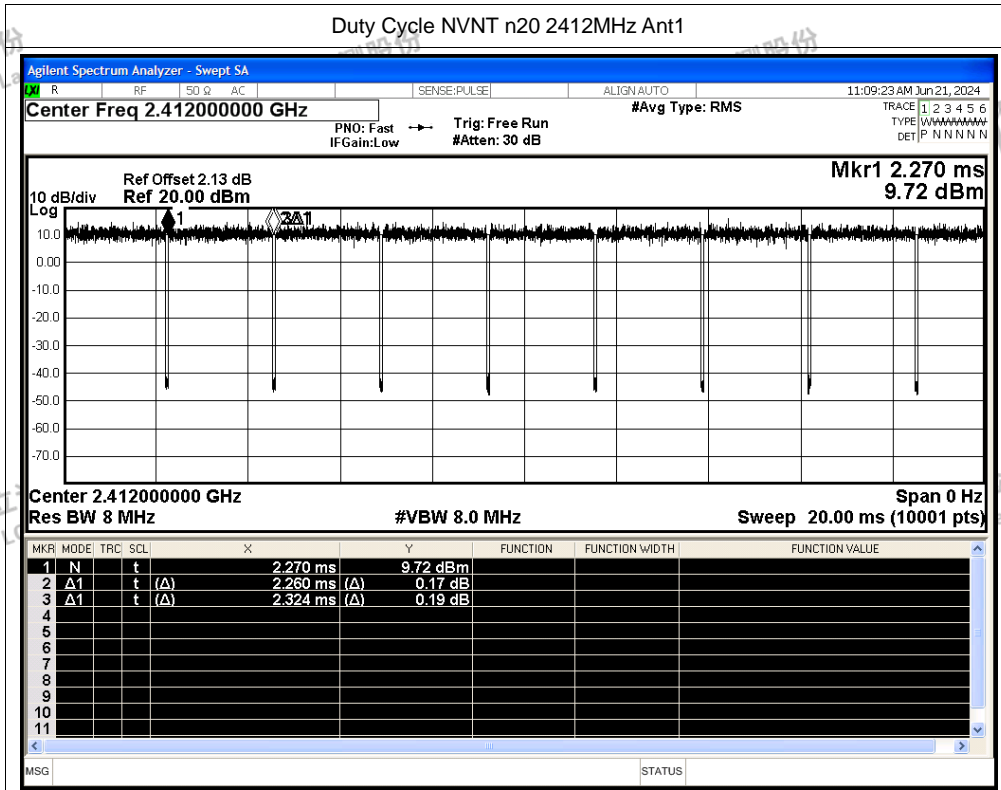

Tel: +(86) 0755-82591330 | E-mail: webmaster@lcs-cert.com | Web: www.lcs-cert.com

Scan code to check authenticity

Duty Cycle NVNT g 2437MHz Ant1

Duty Cycle NVNT g 2462MHz Ant1

Shenzhen LCS Compliance Testing Laboratory Ltd.