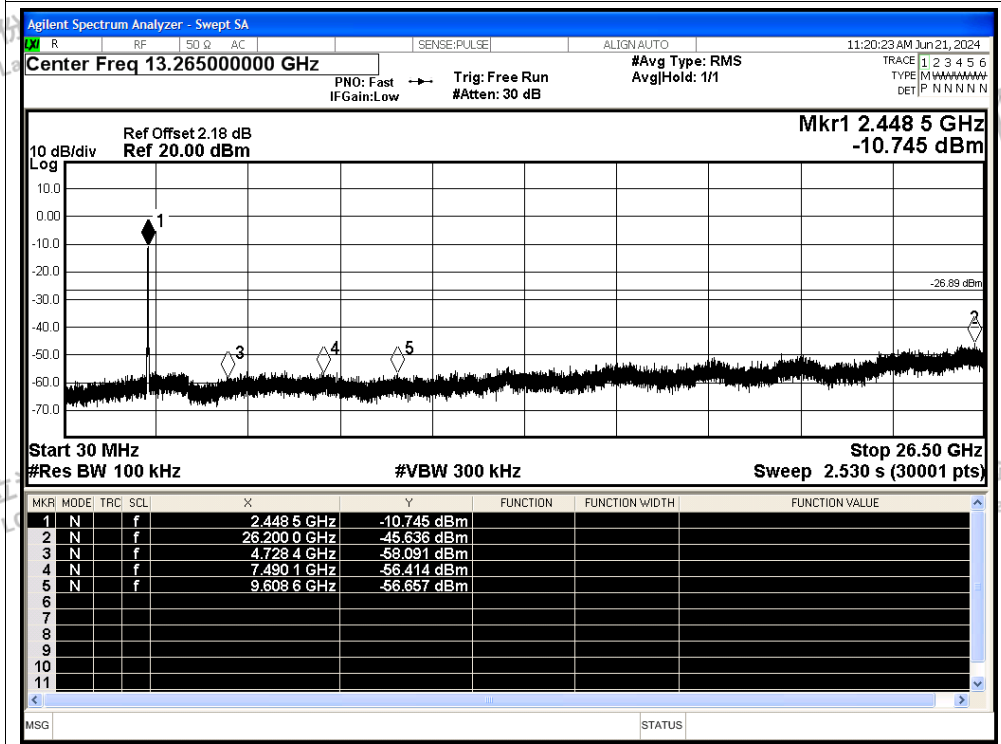

Tel: +(86) 0755-82591330 | E-mail: webmaster@lcs-cert.com | Web: www.lcs-cert.com

Scan code to check authenticity

Tx. Spurious NVNT n40 2437MHz Ant1 Ref

Tx. Spurious NVNT n40 2437MHz Ant1 Emission

Shenzhen LCS Compliance Testing Laboratory Ltd.