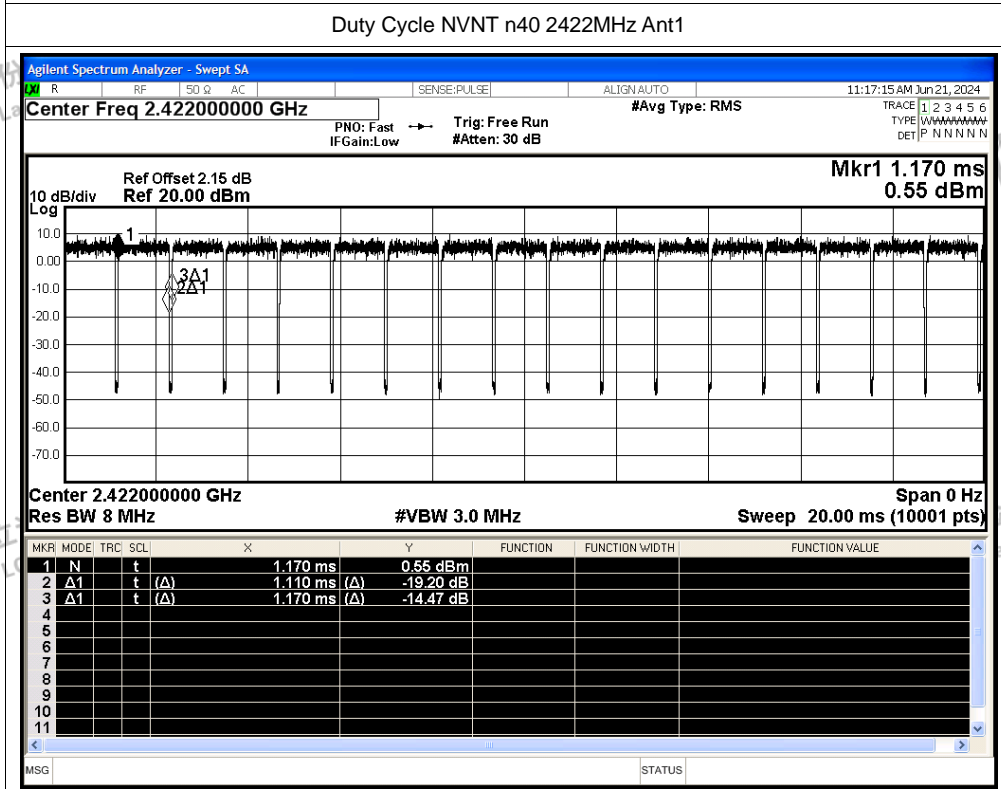

Shenzhen LCS Compliance Testing Laboratory Ltd.

Add: 101, 201 Bldg A & 301 Bldg C, Juji Industrial Park Yabianxueziwei, Shajing Street, Baoan District, Shenzhen, 518000, China

Tel: +(86) 0755-82591330 | E-mail: webmaster@lcs-cert.com | Web: www.lcs-cert.com

Scan code to check authenticity