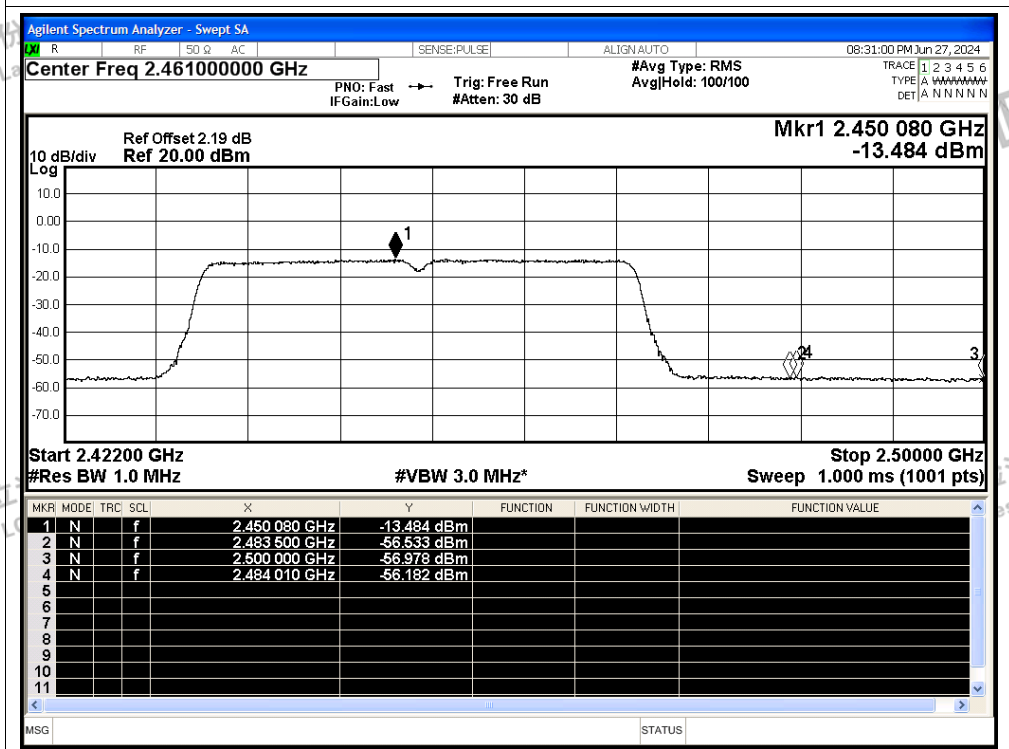

Restrict Band NVNT ax40 2452MHz Ant0 Average

Shenzhen LCS Compliance Testing Laboratory Ltd.

Add: 101, 201 Bldg A & 301 Bldg C, Juji Industrial Park Yabianxueziwei, Shajing Street, Baoan District, Shenzhen, 518000, China

Tel: +(86) 0755-82591330 | E-mail: webmaster@lcs-cert.com | Web: www.lcs-cert.com

Scan code to check authenticity