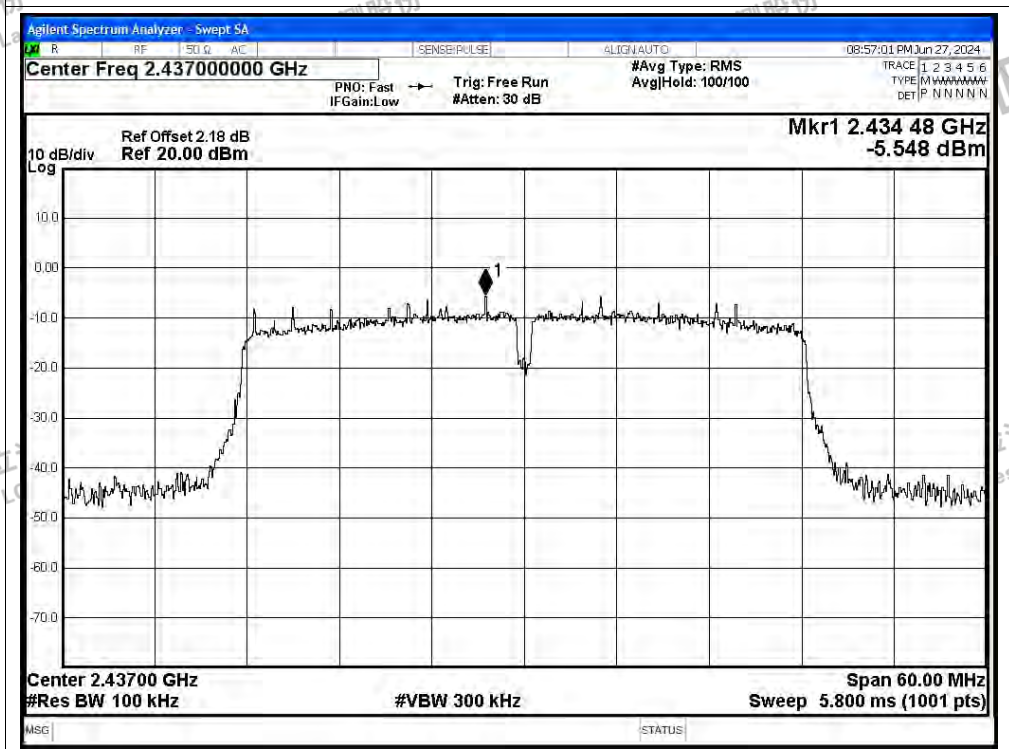

Tx. Spurious NVNT ax40 2437MHz Ant1 Ref