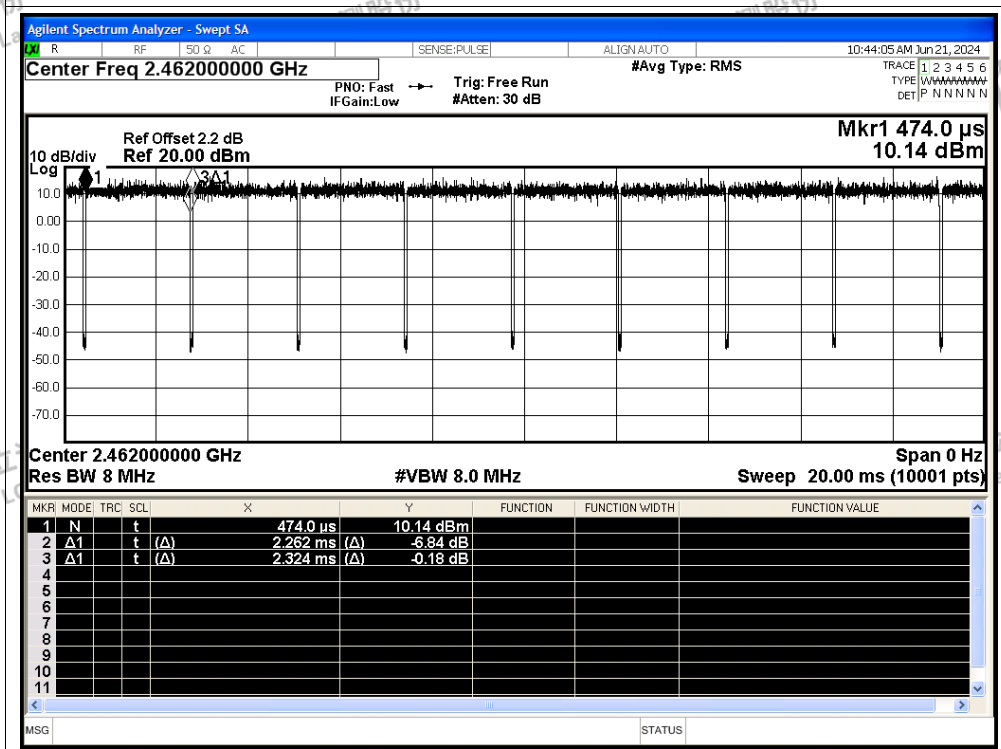

Scan code to check authenticity

Duty Cycle NVNT n20 2462MHz Ant0

Duty Cycle NVNT n40 2422MHz Ant0

Shenzhen LCS Compliance Testing Laboratory Ltd.

Add: 101, 201 Bldg A & 301 Bldg C, Juji Industrial Park Yabianxueziwei, Shajing Street, Baoan District, Shenzhen, 518000, China