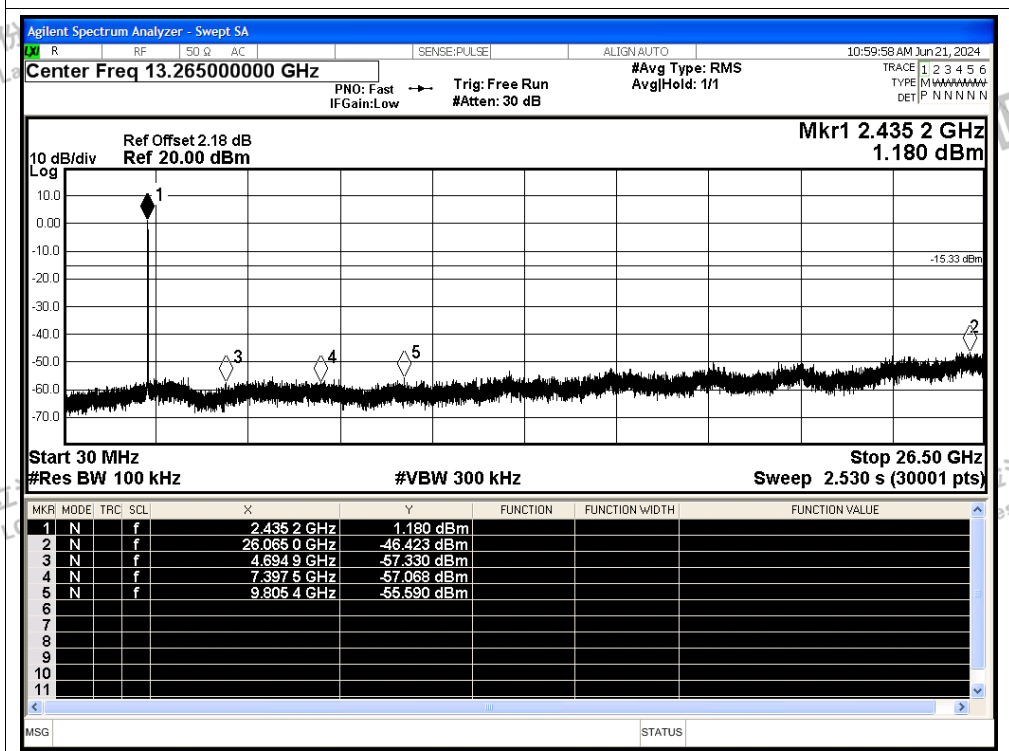

Tx. Spurious NVNT b 2437MHz Ant1 Emission