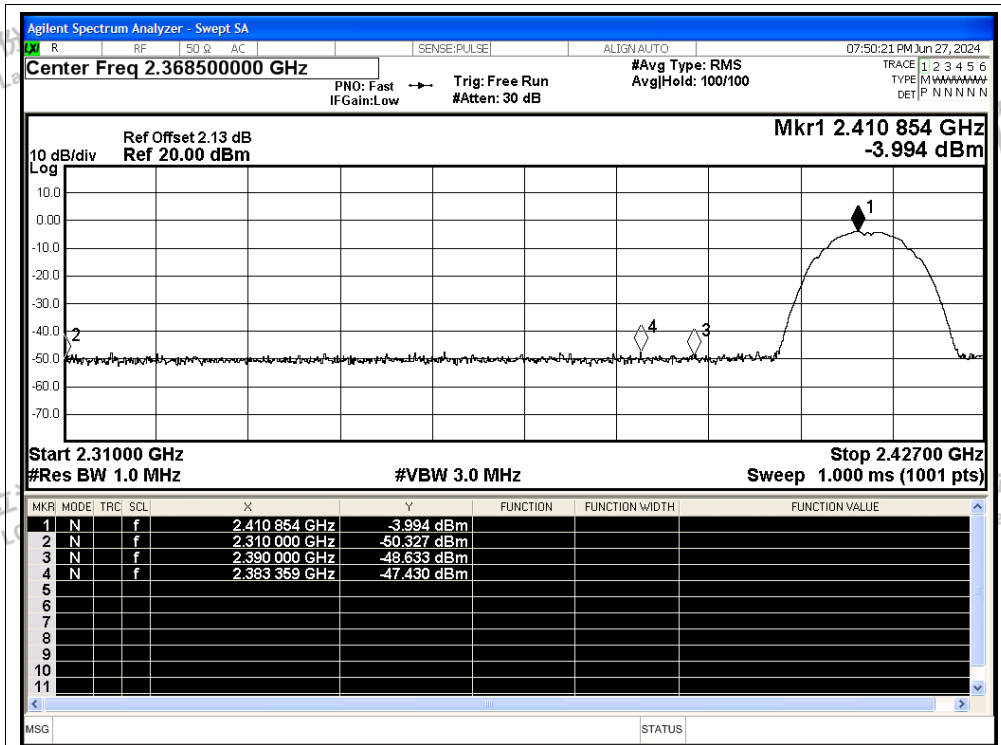

Restrict Band NVNT ax20 2412MHz Ant0 Average