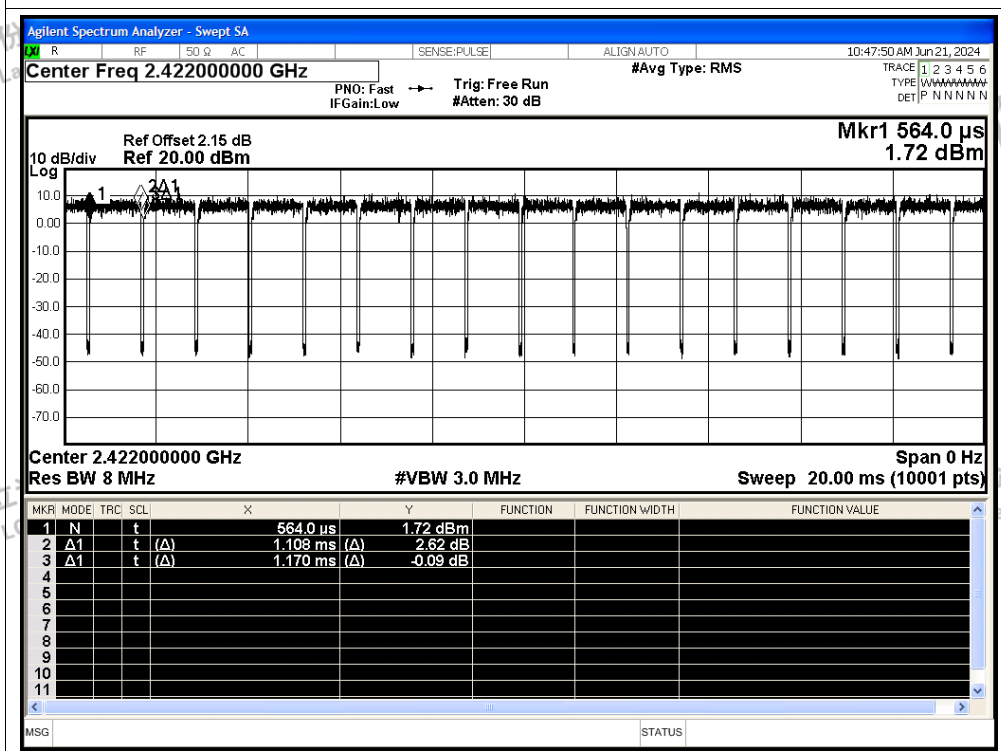

Scan code to check authenticity

Duty Cycle NVNT n20 2462MHz Ant0

Duty Cycle NVNT n40 2422MHz Ant0

Shenzhen LCS Compliance Testing Laboratory Ltd.

Add: 101, 201 Bldg A & 301 Bldg C, Juji Industrial Park Yabianxueziwei, Shajing Street, Baoan District, Shenzhen, 518000, China