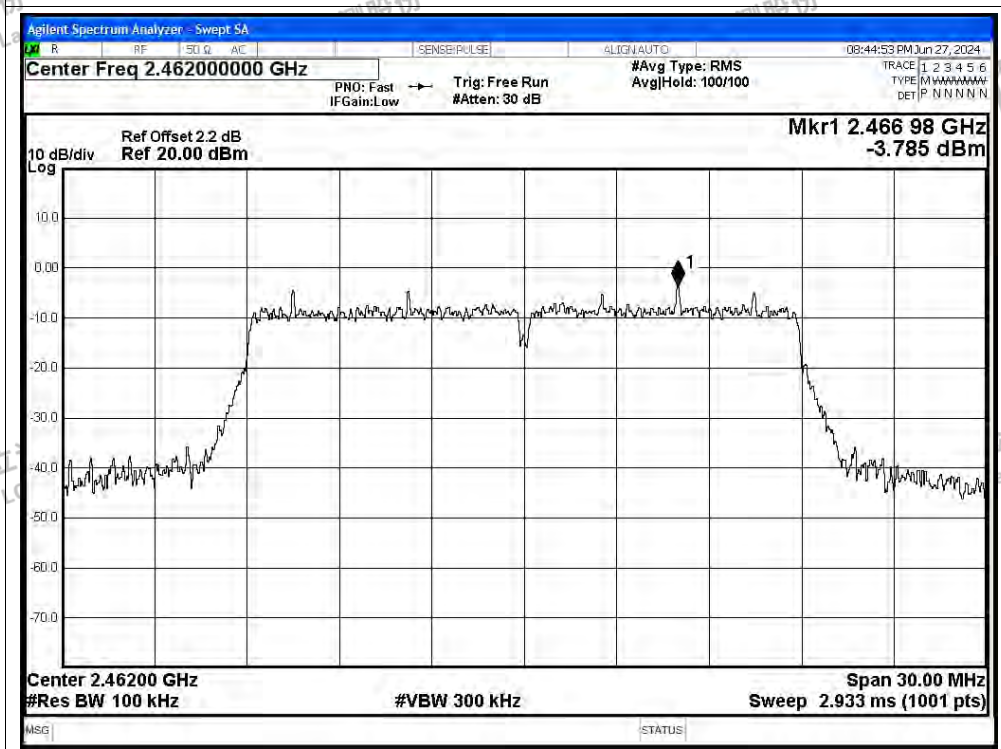

Tx. Spurious NVNT ax20 2462MHz Ant1 Ref