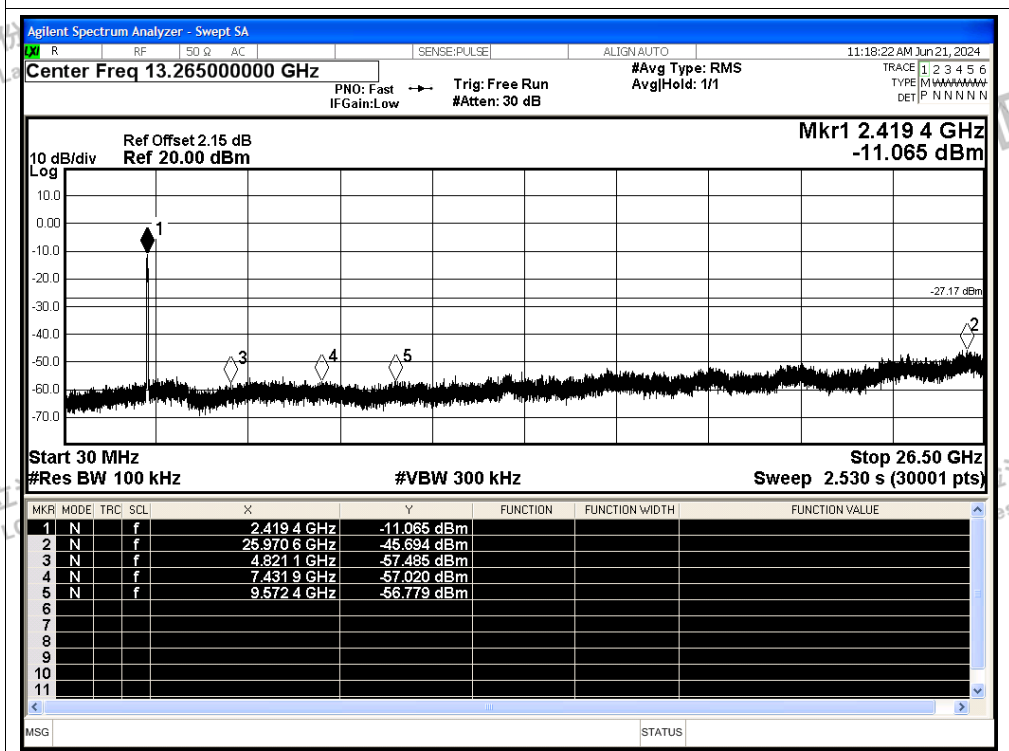

Scan code to check authenticity

Tx. Spurious NVNT n40 2422MHz Ant1 Ref

Tx. Spurious NVNT n40 2422MHz Ant1 Emission

Shenzhen LCS Compliance Testing Laboratory Ltd.

Add: 101, 201 Bldg A & 301 Bldg C, Juji Industrial Park Yabianxueziwei, Shajing Street, Baoan District, Shenzhen, 518000, China