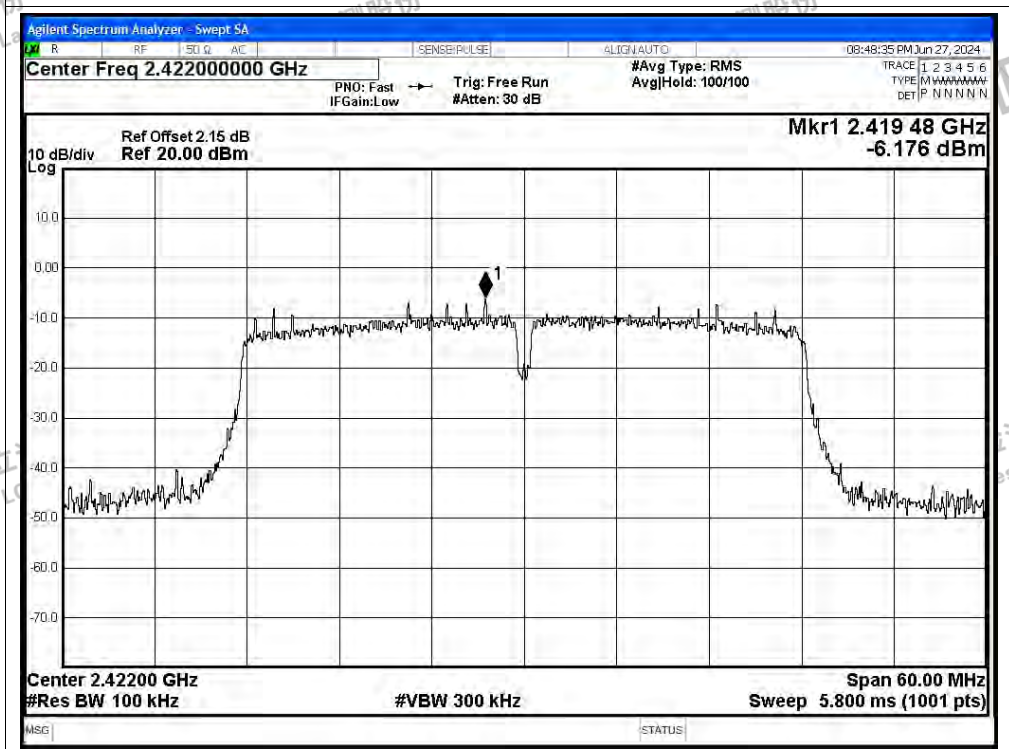

Tx. Spurious NVNT ax40 2422MHz Ant1 Ref