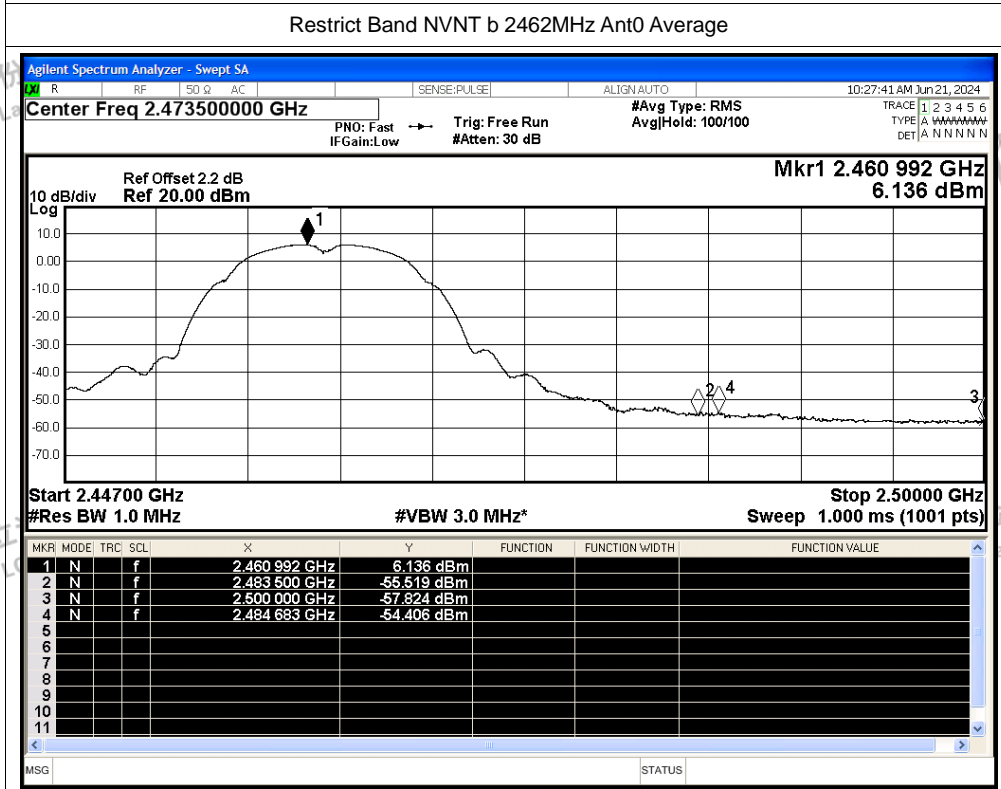

Shenzhen LCS Compliance Testing Laboratory Ltd.

Add: 101, 201 Bldg A & 301 Bldg C, Juji Industrial Park Yabianxueziwei, Shajing Street, Baoan District, Shenzhen, 518000, China

Tel: +(86) 0755-82591330 | E-mail: webmaster@lcs-cert.com | Web: www.lcs-cert.com

Scan code to check authenticity