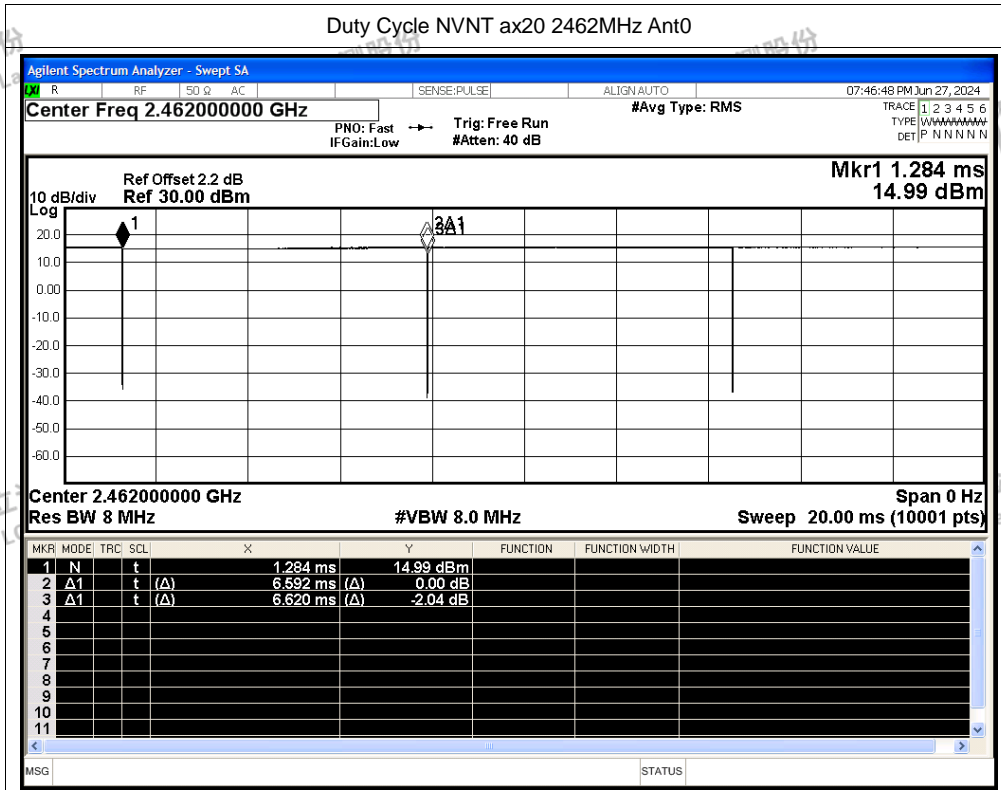

Shenzhen LCS Compliance Testing Laboratory Ltd.

Add: 101, 201 Bldg A & 301 Bldg C, Juji Industrial Park Yabianxueziwei, Shajing Street, Baoan District, Shenzhen, 518000, China

Tel: +(86) 0755-82591330 | E-mail: webmaster@lcs-cert.com | Web: www.lcs-cert.com

Scan code to check authenticity