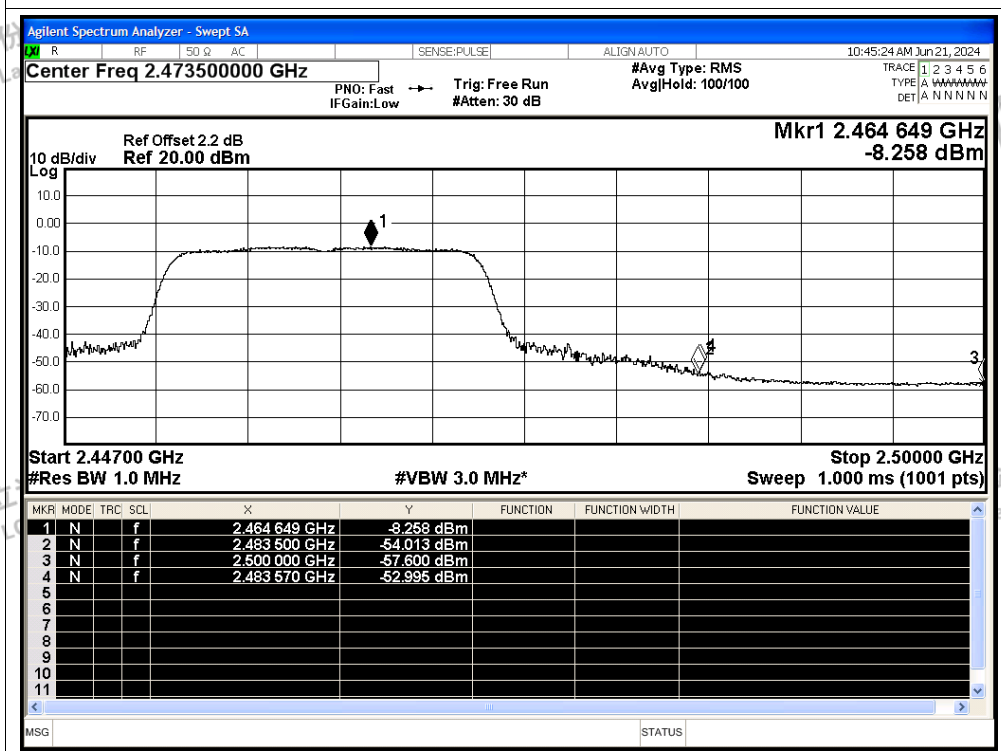

Scan code to check authenticity

Restrict Band NVNT n20 2462MHz Ant0 Peak

Restrict Band NVNT n20 2462MHz Ant0 Average

Shenzhen LCS Compliance Testing Laboratory Ltd.

Add: 101, 201 Bldg A & 301 Bldg C, Juji Industrial Park Yabianxueziwei, Shajing Street, Baoan District, Shenzhen, 518000, China