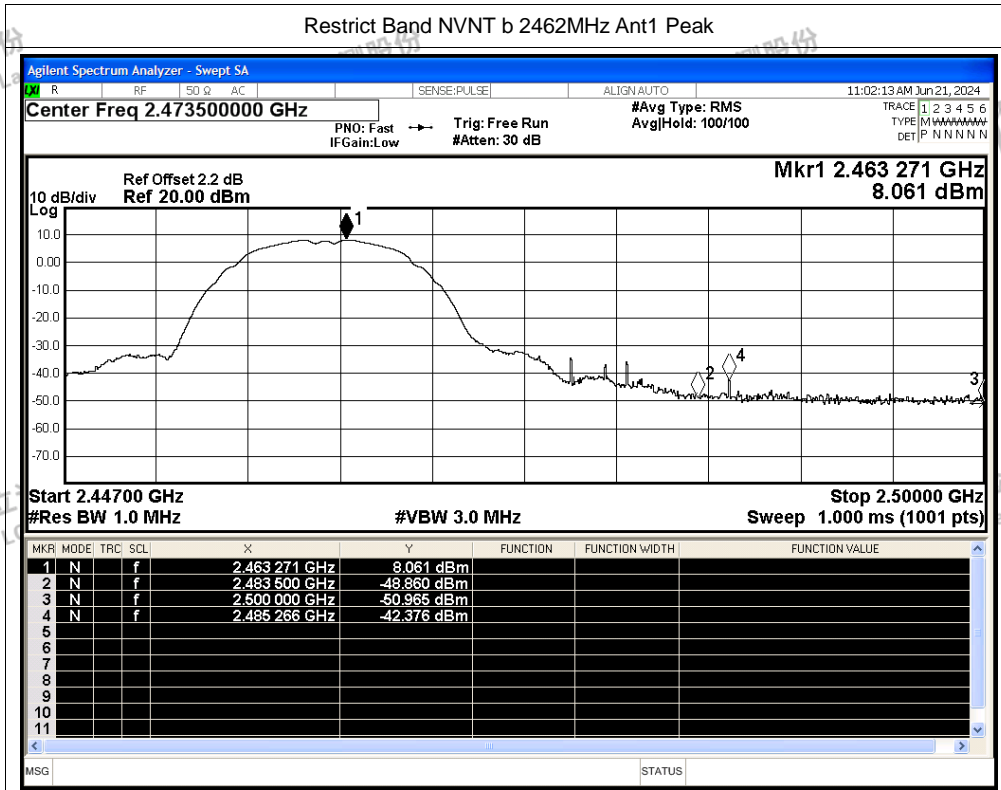

Shenzhen LCS Compliance Testing Laboratory Ltd.

Add: 101, 201 Bldg A & 301 Bldg C, Juji Industrial Park Yabianxueziwei, Shajing Street, Baoan District, Shenzhen, 518000, China

Tel: +(86) 0755-82591330 | E-mail: webmaster@lcs-cert.com | Web: www.lcs-cert.com

Scan code to check authenticity