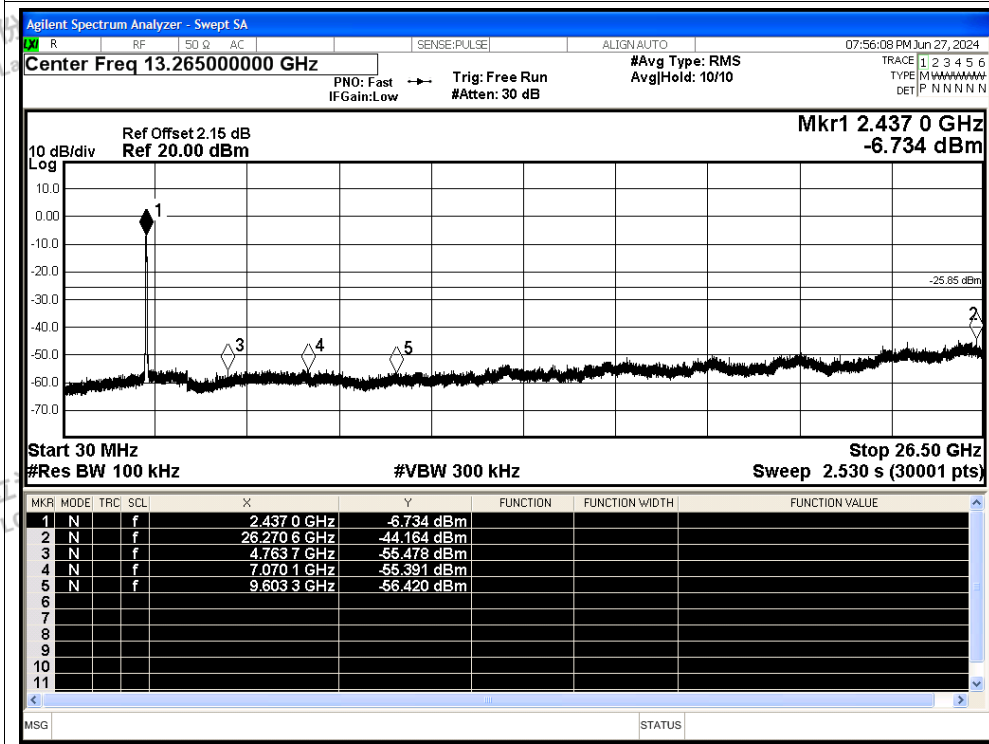

Tx. Spurious NVNT ax40 2422MHz Ant0 Emission

Shenzhen LCS Compliance Testing Laboratory Ltd.

Add: 101, 201 Bldg A & 301 Bldg C, Juji Industrial Park Yabianxueziwei, Shajing Street, Baoan District, Shenzhen, 518000, China

Tel: +(86) 0755-82591330 | E-mail: webmaster@lcs-cert.com | Web: www.lcs-cert.com

Scan code to check authenticity