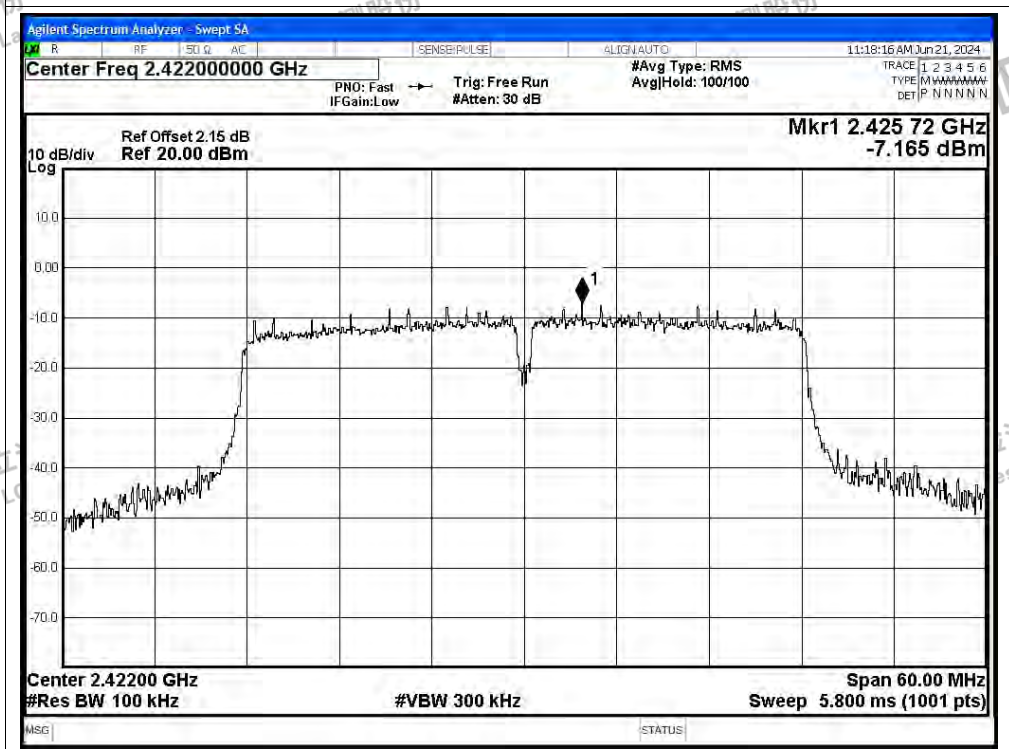

Tx. Spurious NVNT n40 2422MHz Ant1 Ref