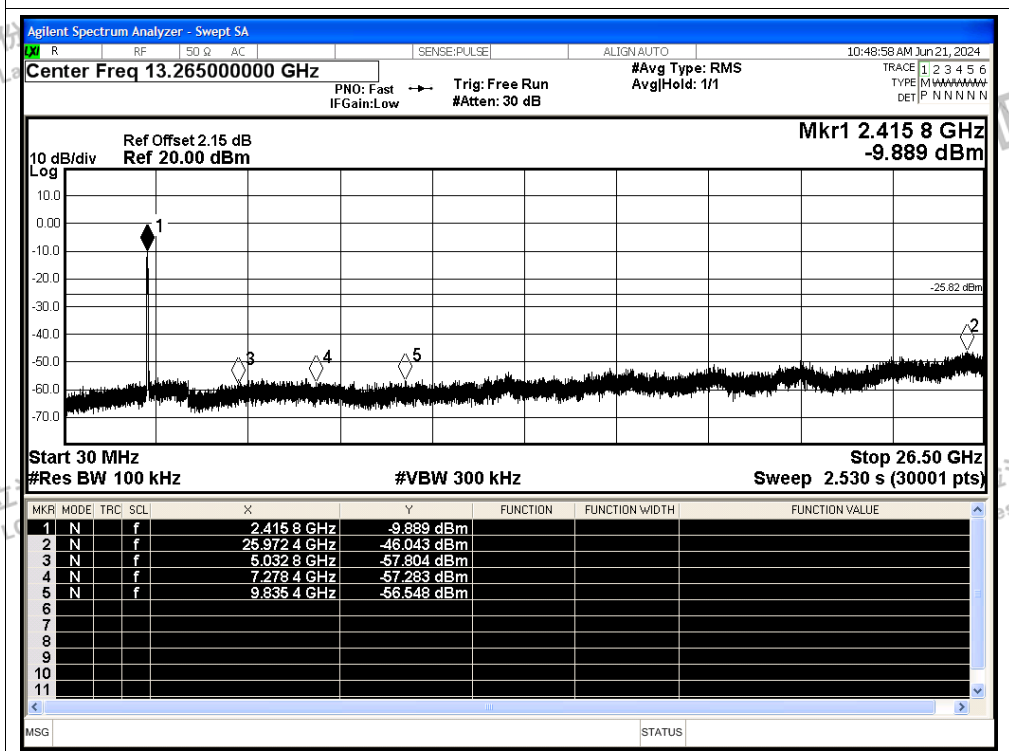

Tx. Spurious NVNT n40 2422MHz Ant0 Ref

Tx. Spurious NVNT n40 2422MHz Ant0 Emission

Shenzhen LCS Compliance Testing Laboratory Ltd.

Add: 101, 201 Bldg A & 301 Bldg C, Juji Industrial Park Yabianxueziwei, Shajing Street, Baoan District, Shenzhen, 518000, China