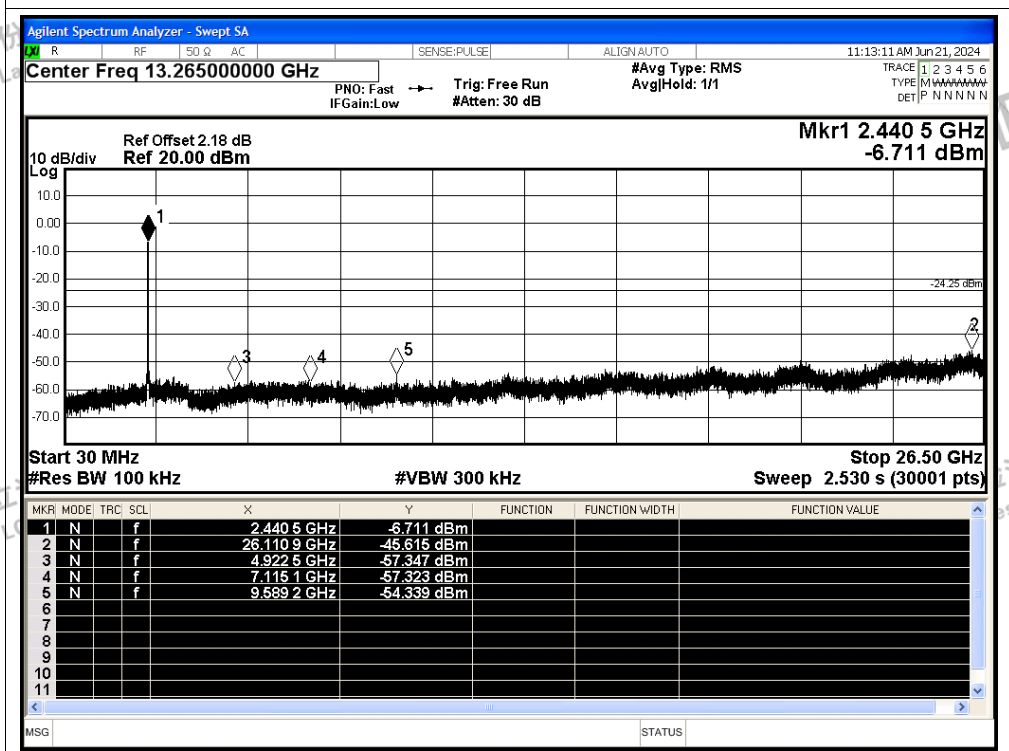

Tx. Spurious NVNT n20 2437MHz Ant1 Emission

Shenzhen LCS Compliance Testing Laboratory Ltd.

Add: 101, 201 Bldg A & 301 Bldg C, Juji Industrial Park Yabianxueziwei, Shajing Street, Baoan District, Shenzhen, 518000, China

Tel: +(86) 0755-82591330 | E-mail: webmaster@lcs-cert.com | Web: www.lcs-cert.com

Scan code to check authenticity