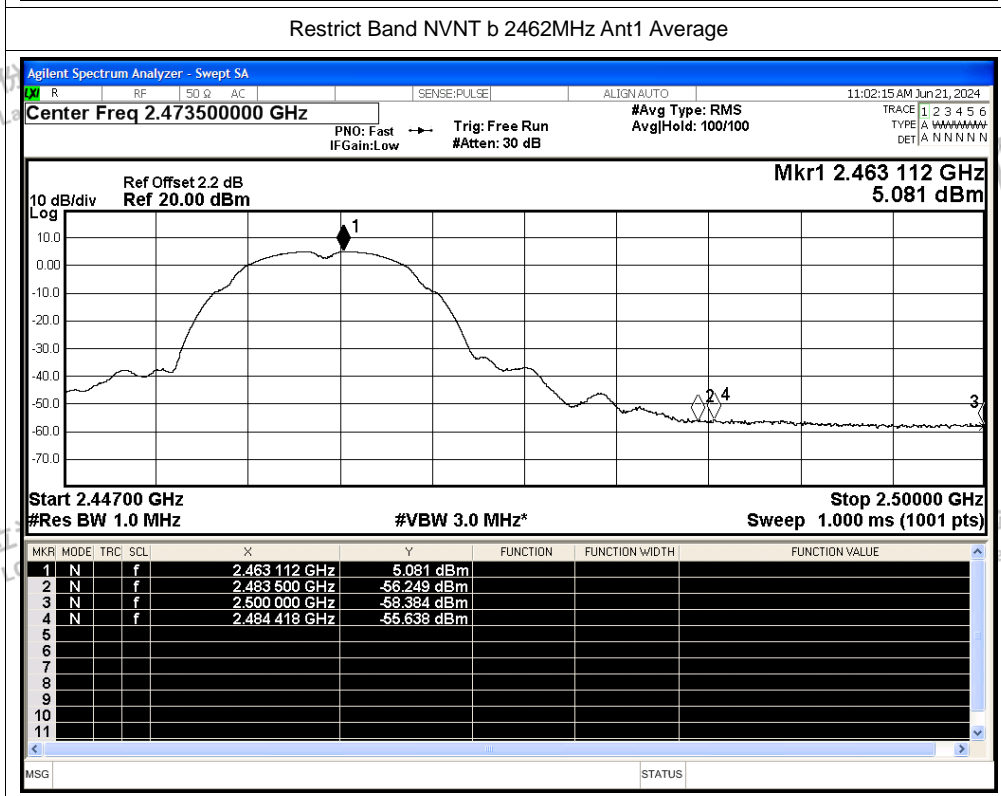

Shenzhen LCS Compliance Testing Laboratory Ltd.

Add: 101, 201 Bldg A & 301 Bldg C, Juji Industrial Park Yabianxueziwei, Shajing Street, Baoan District, Shenzhen, 518000, China

Tel: +(86) 0755-82591330 | E-mail: webmaster@lcs-cert.com | Web: www.lcs-cert.com

Scan code to check authenticity