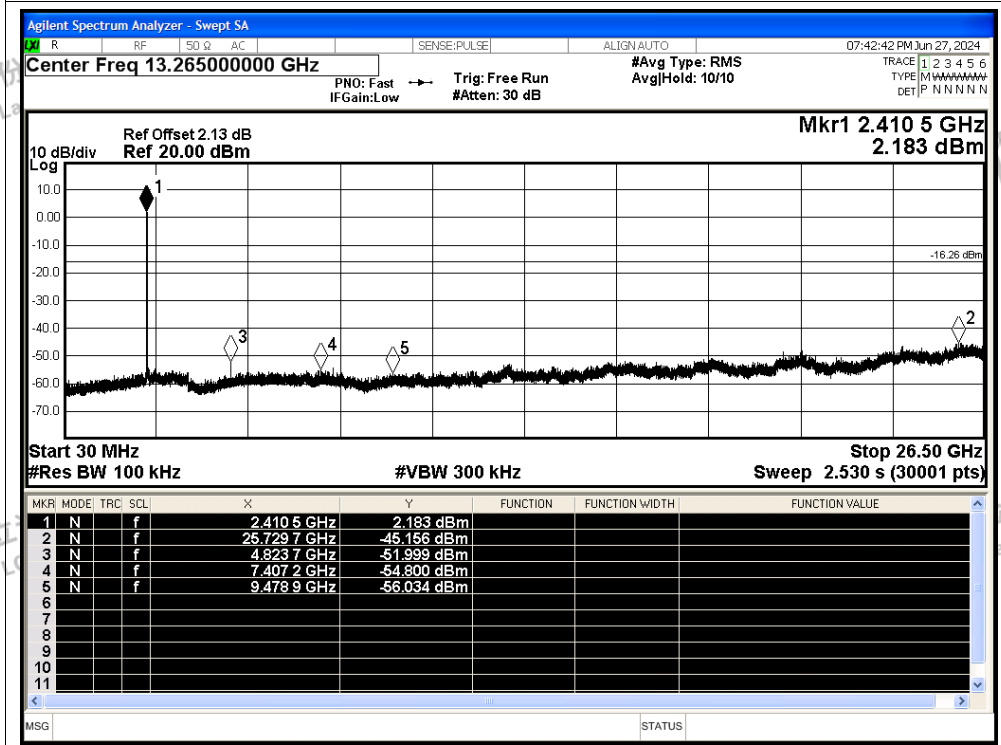

Tx. Spurious NVNT ax20 2412MHz Ant0 Emission