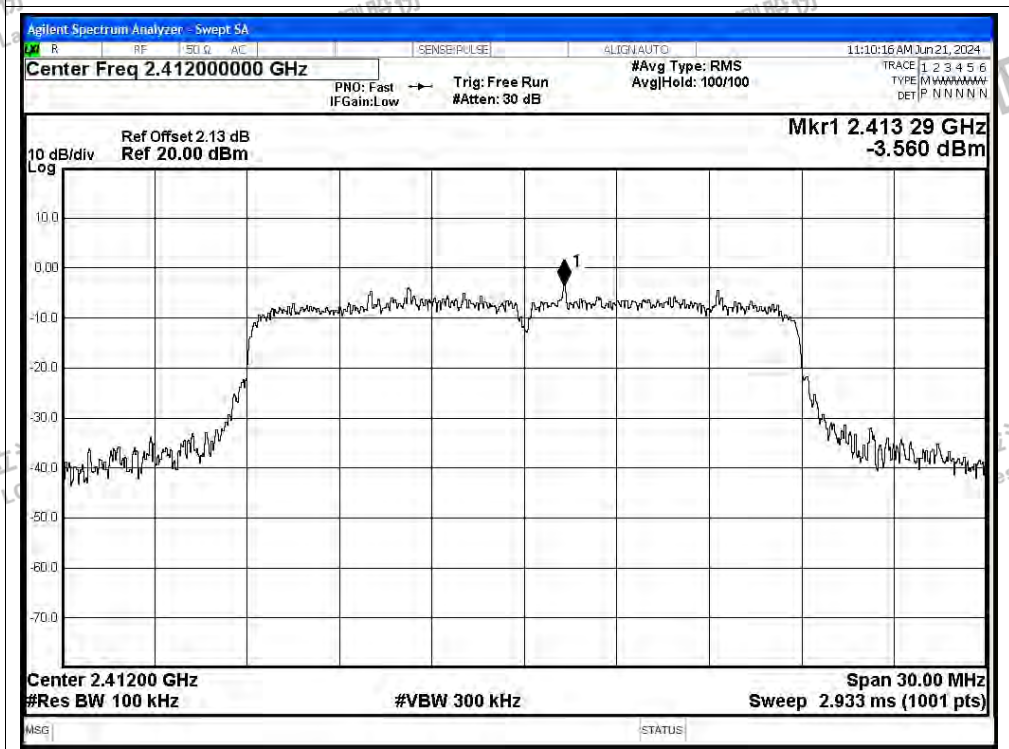

Scan code to check authenticity

Tx. Spurious NVNT g 2462MHz Ant1 Ref

Tx. Spurious NVNT g 2462MHz Ant1 Emission

Tx. Spurious NVNT n20 2412MHz Ant1 Ref

Tx. Spurious NVNT n20 2412MHz Ant1 Emission

Shenzhen LCS Compliance Testing Laboratory Ltd.