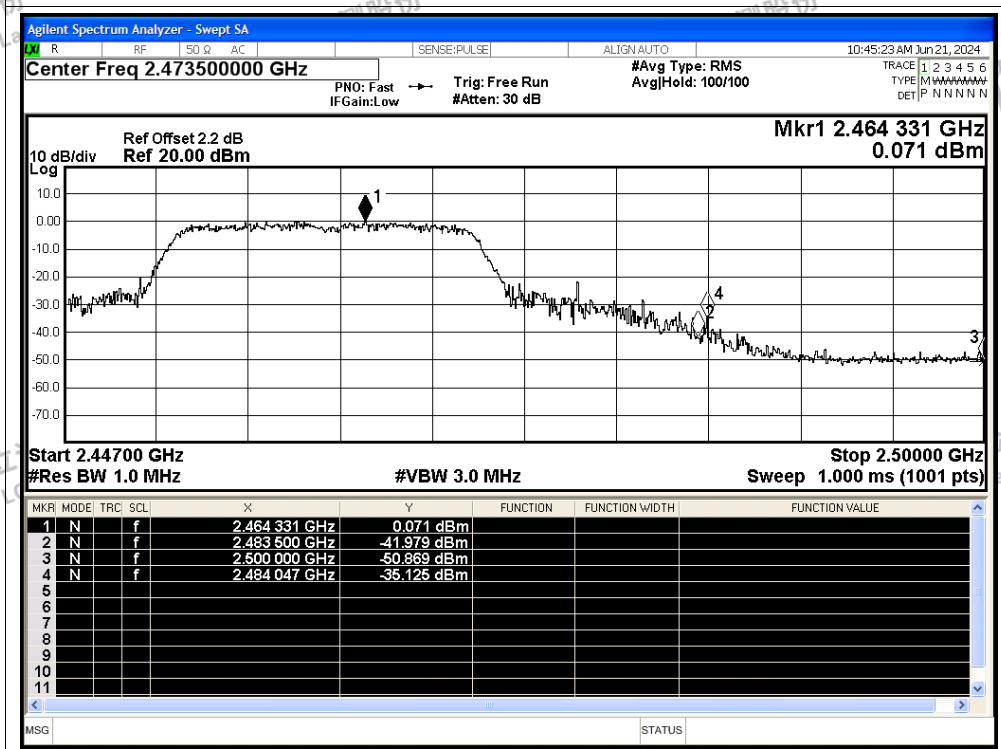

Restrict Band NVNT n20 2462MHz Ant0 Peak