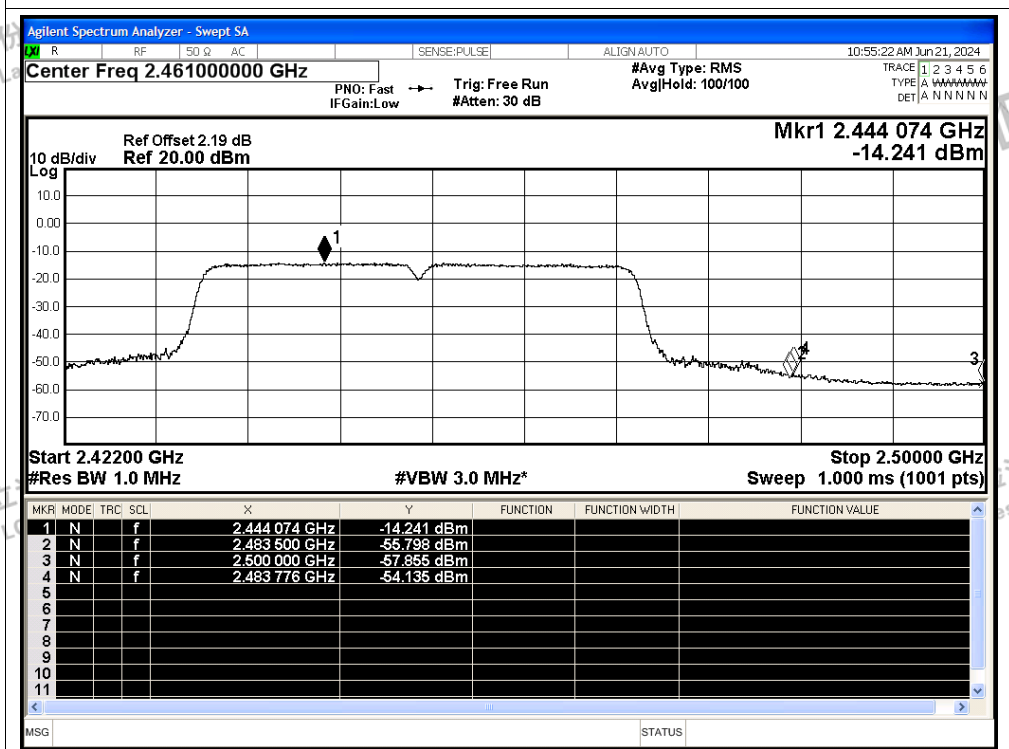

Scan code to check authenticity

Restrict Band NVNT n40 2452MHz Ant0 Peak

Restrict Band NVNT n40 2452MHz Ant0 Average

Test Graphs

Restrict Band NVNT ax20 2412MHz Ant0 Peak

Shenzhen LCS Compliance Testing Laboratory Ltd.