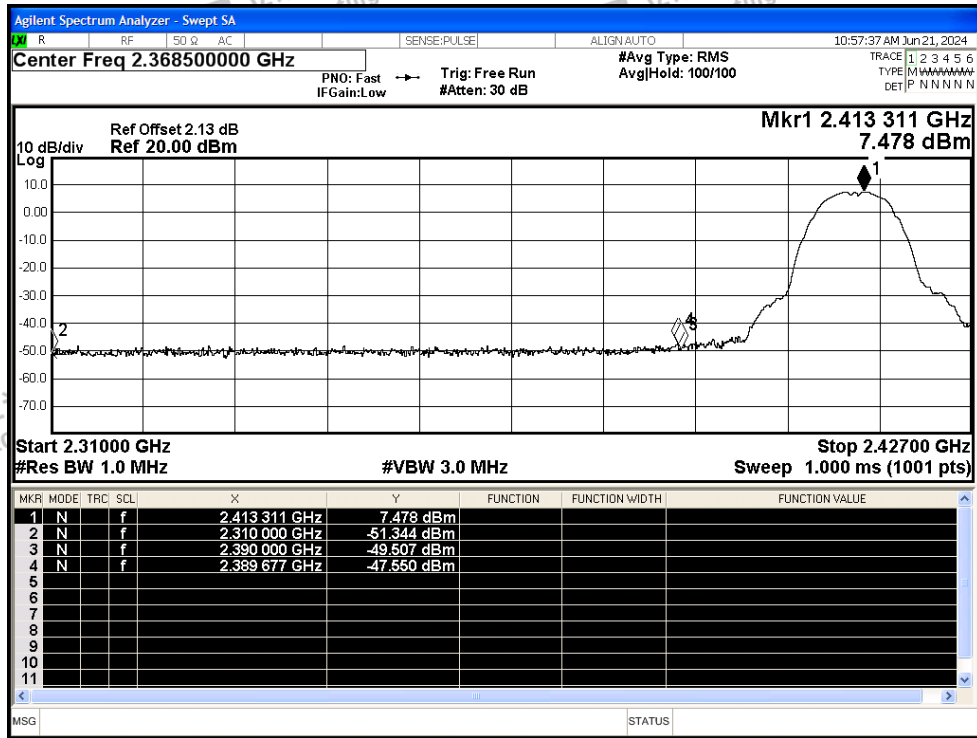

Test Graphs

Restrict Band NVNT b 2412MHz Ant1 Peak