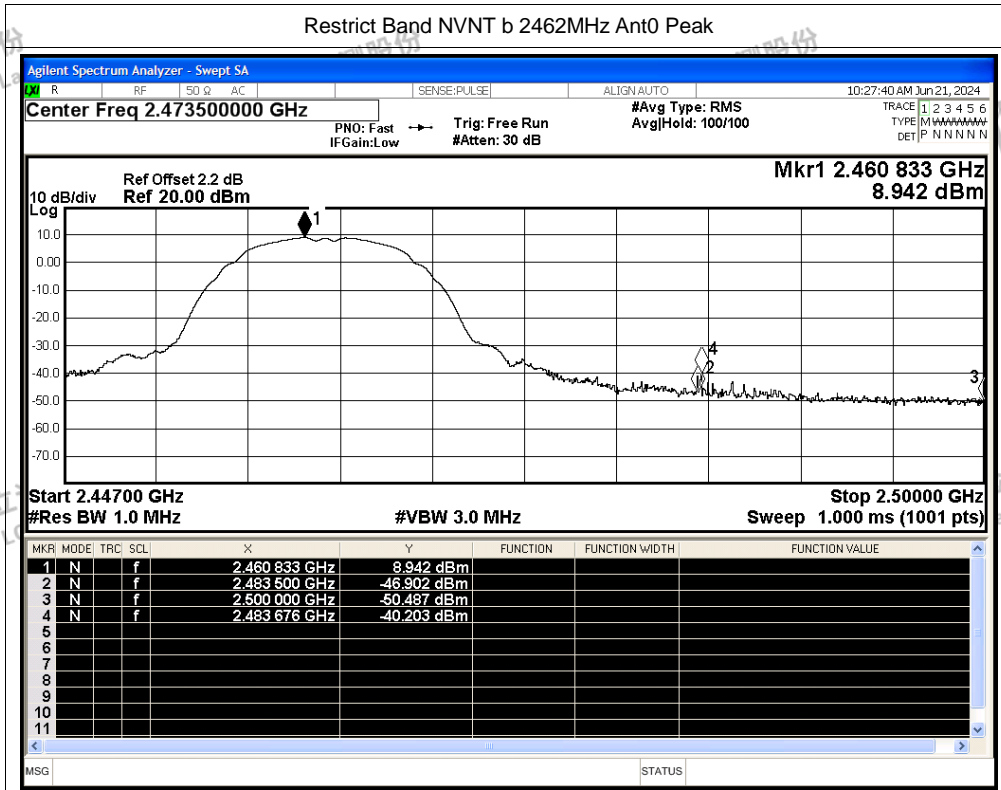

Shenzhen LCS Compliance Testing Laboratory Ltd.

Add: 101, 201 Bldg A & 301 Bldg C, Juji Industrial Park Yabianxueziwei, Shajing Street, Baoan District, Shenzhen, 518000, China

Tel: +(86) 0755-82591330 | E-mail: webmaster@lcs-cert.com | Web: www.lcs-cert.com

Scan code to check authenticity