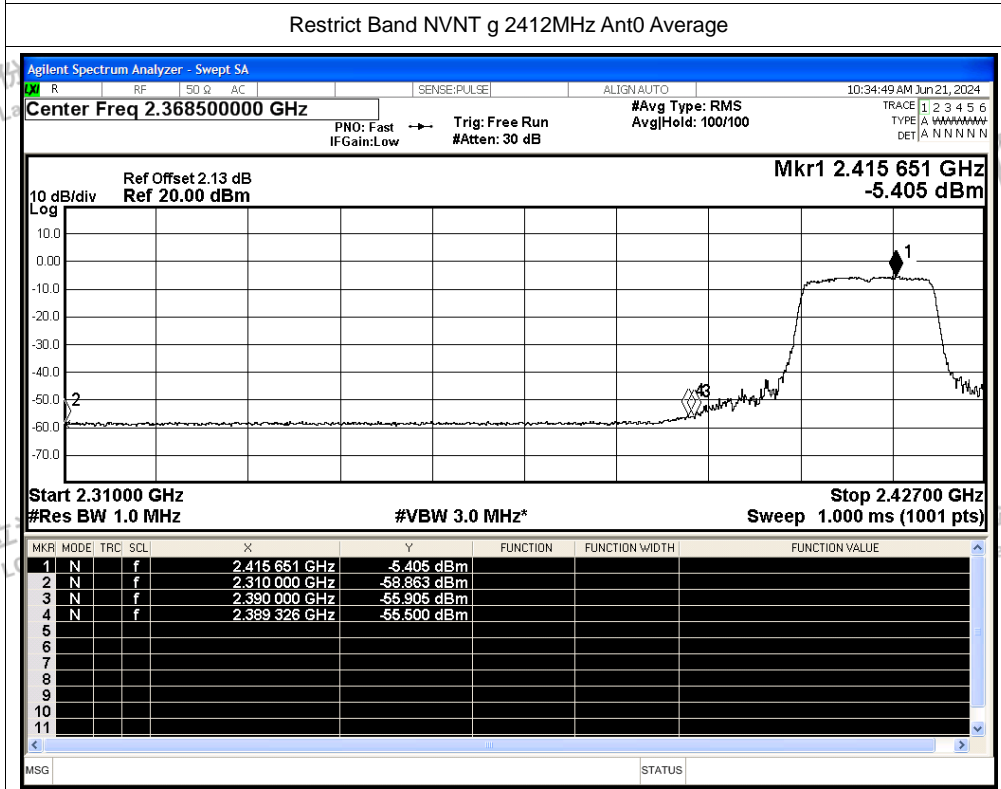

Shenzhen LCS Compliance Testing Laboratory Ltd.

Add: 101, 201 Bldg A & 301 Bldg C, Juji Industrial Park Yabianxueziwei, Shajing Street, Baoan District, Shenzhen, 518000, China

Tel: +(86) 0755-82591330 | E-mail: webmaster@lcs-cert.com | Web: www.lcs-cert.com

Scan code to check authenticity