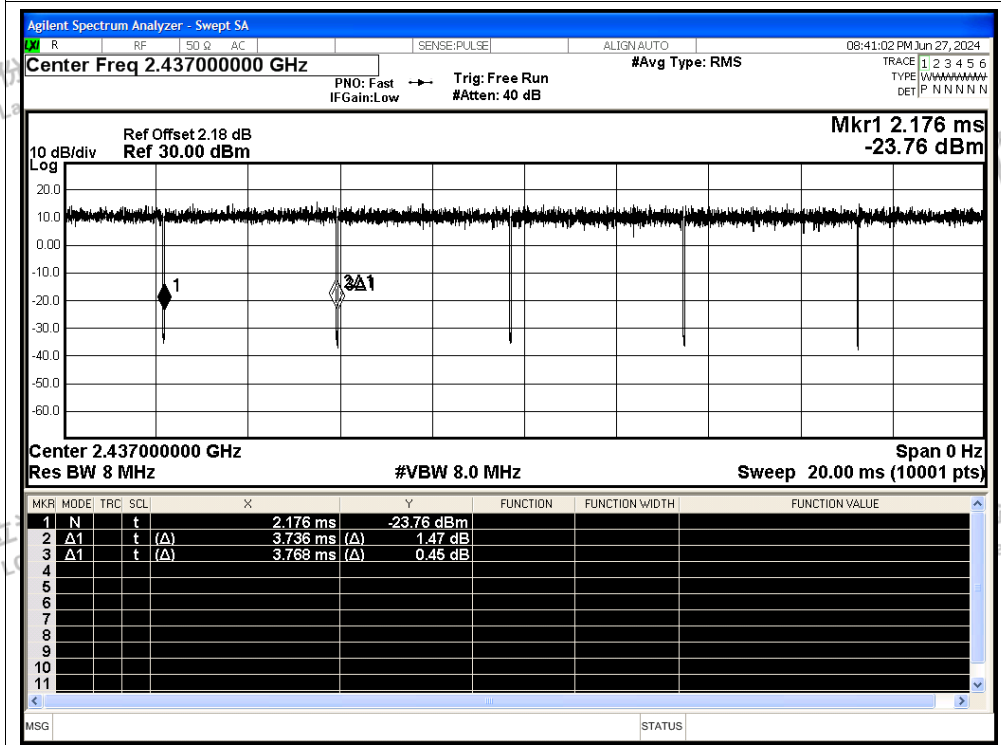

Duty Cycle NVNT ax20 2437MHz Ant1

Shenzhen LCS Compliance Testing Laboratory Ltd.

Add: 101, 201 Bldg A & 301 Bldg C, Juji Industrial Park Yabianxueziwei, Shajing Street, Baoan District, Shenzhen, 518000, China

Tel: +(86) 0755-82591330 | E-mail: webmaster@lcs-cert.com | Web: www.lcs-cert.com

Scan code to check authenticity