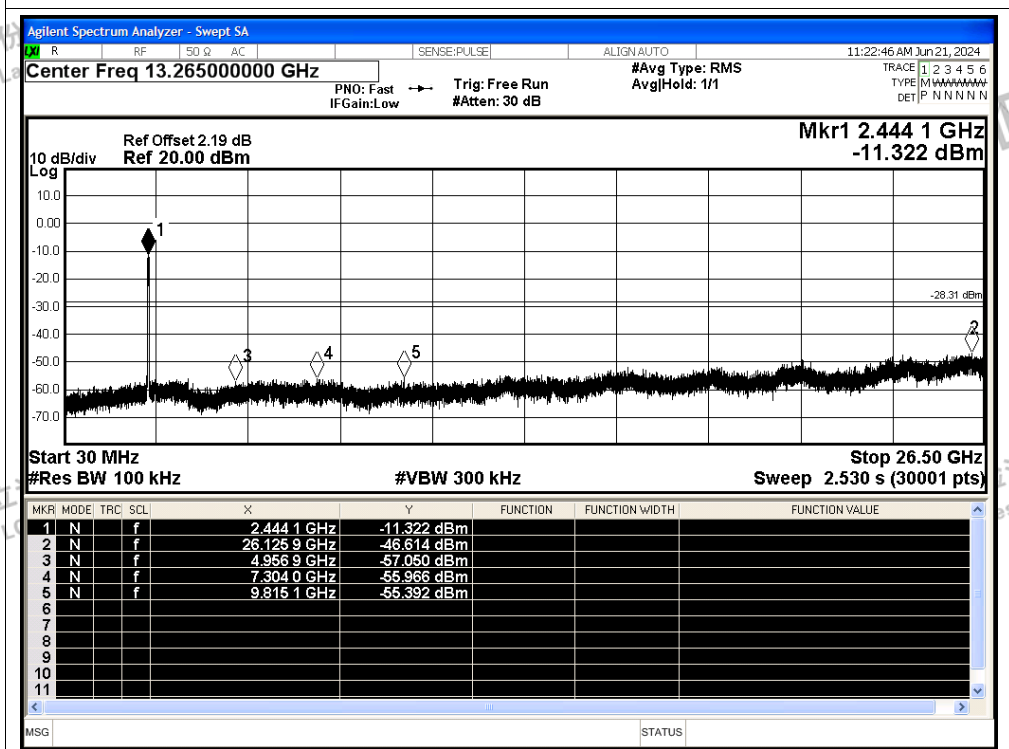

Scan code to check authenticity

Tx. Spurious NVNT n40 2452MHz Ant1 Ref

Tx. Spurious NVNT n40 2452MHz Ant1 Emission

Test Graphs

Tx. Spurious NVNT ax20 2412MHz Ant1 Ref

Shenzhen LCS Compliance Testing Laboratory Ltd.