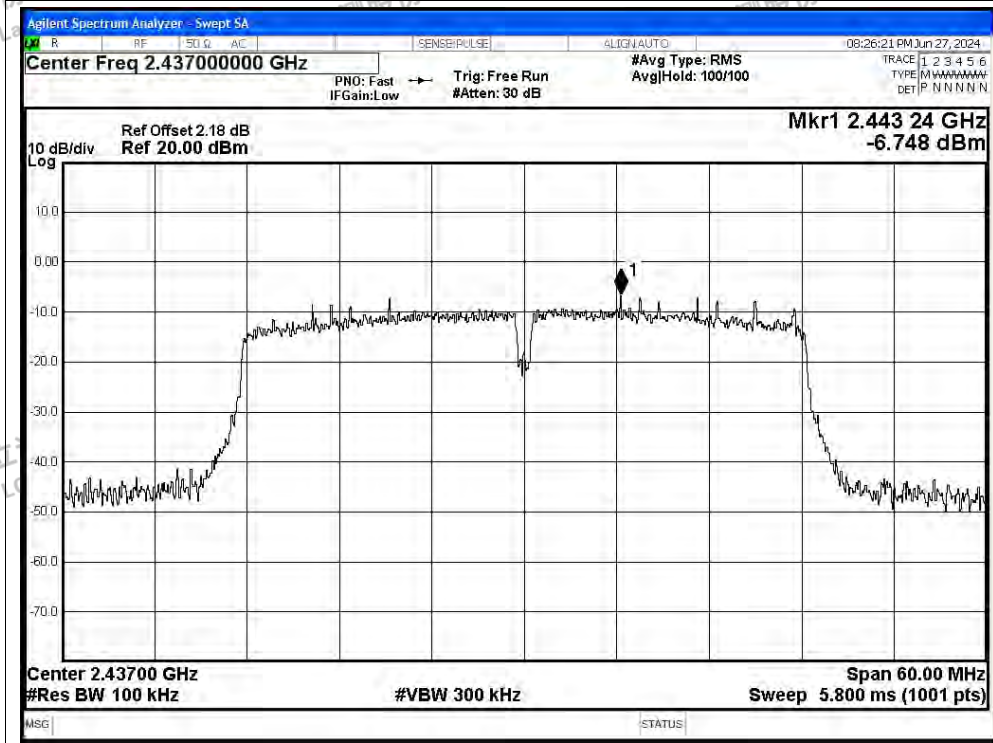

Tx. Spurious NVNT ax40 2437MHz Ant0 Ref