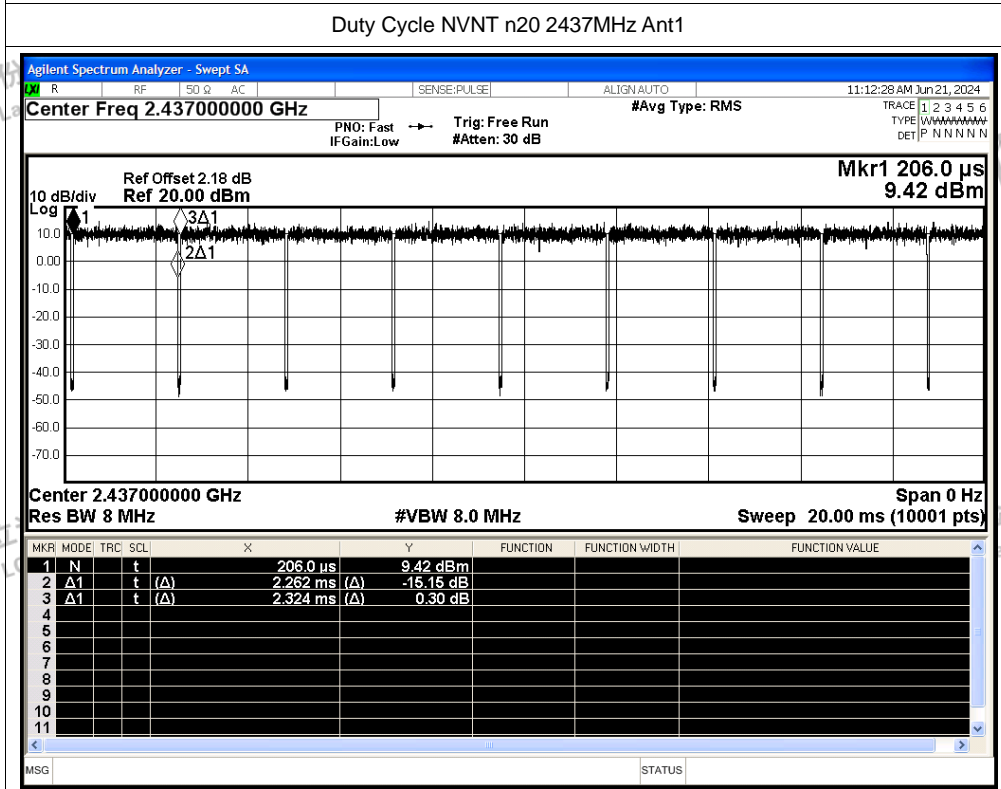

Tel: +(86) 0755-82591330 | E-mail: webmaster@lcs-cert.com | Web: www.lcs-cert.com

Scan code to check authenticity

Duty Cycle NVNT g 2437MHz Ant1

Duty Cycle NVNT g 2462MHz Ant1

Shenzhen LCS Compliance Testing Laboratory Ltd.