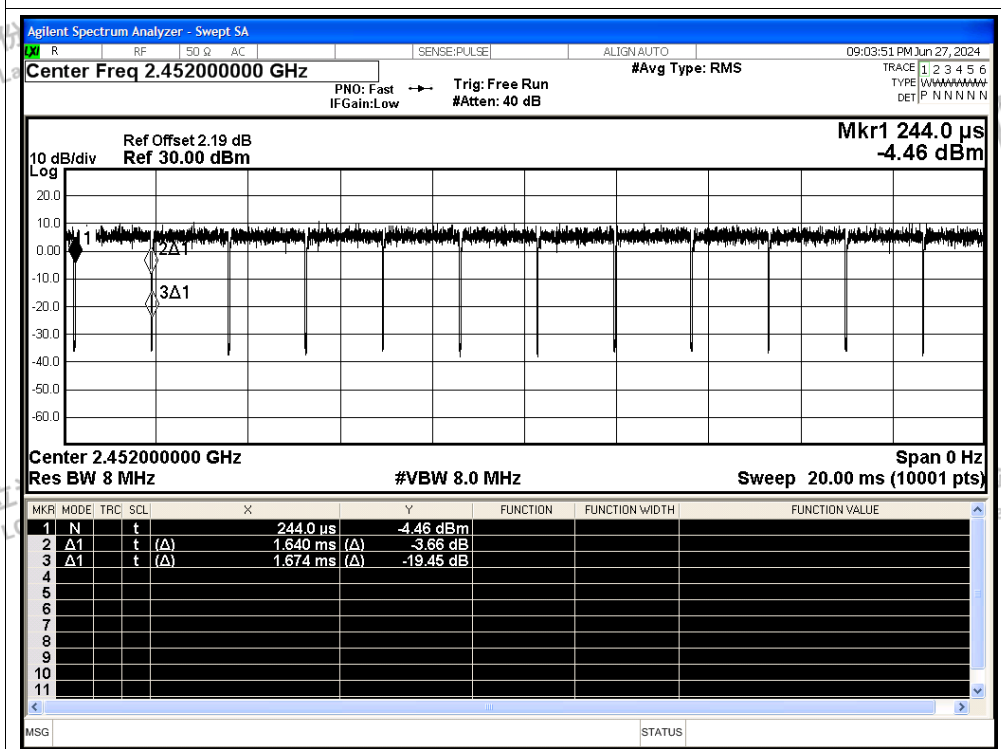

Duty Cycle NVNT ax40 2452MHz Ant1

Shenzhen LCS Compliance Testing Laboratory Ltd.

Add: 101, 201 Bldg A & 301 Bldg C, Juji Industrial Park Yabianxueziwei, Shajing Street, Baoan District, Shenzhen, 518000, China

Tel: +(86) 0755-82591330 | E-mail: webmaster@lcs-cert.com | Web: www.lcs-cert.com

Scan code to check authenticity