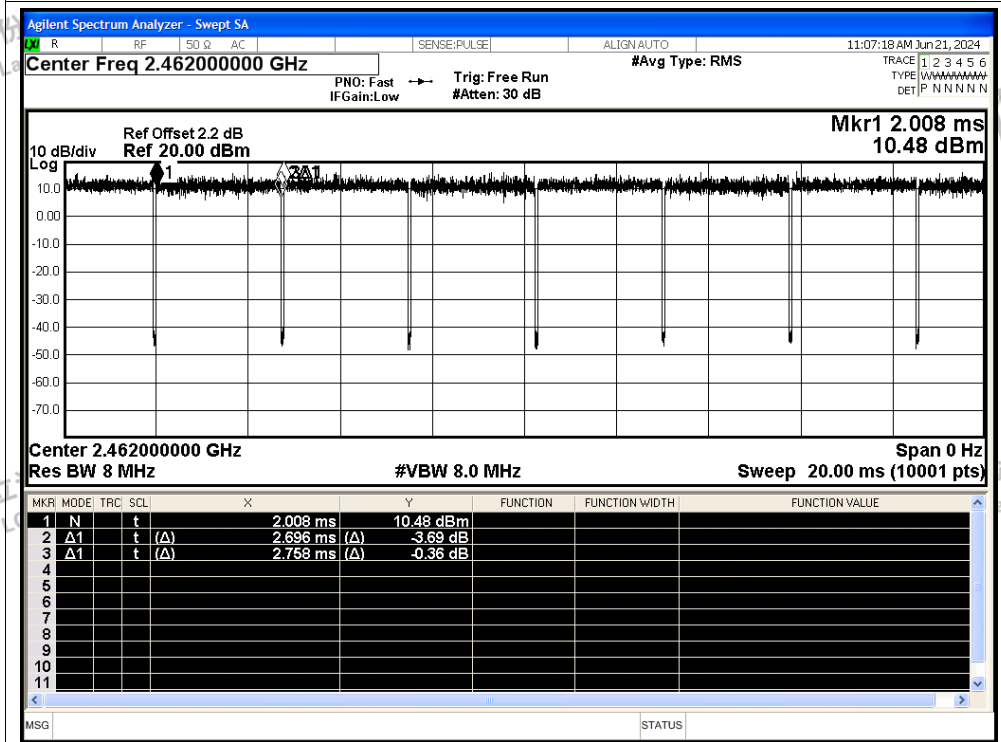

Tel: +(86) 0755-82591330 | E-mail: webmaster@lcs-cert.com | Web: www.lcs-cert.com

Scan code to check authenticity

Duty Cycle NVNT g 2437MHz Ant1

Duty Cycle NVNT g 2462MHz Ant1

Shenzhen LCS Compliance Testing Laboratory Ltd.