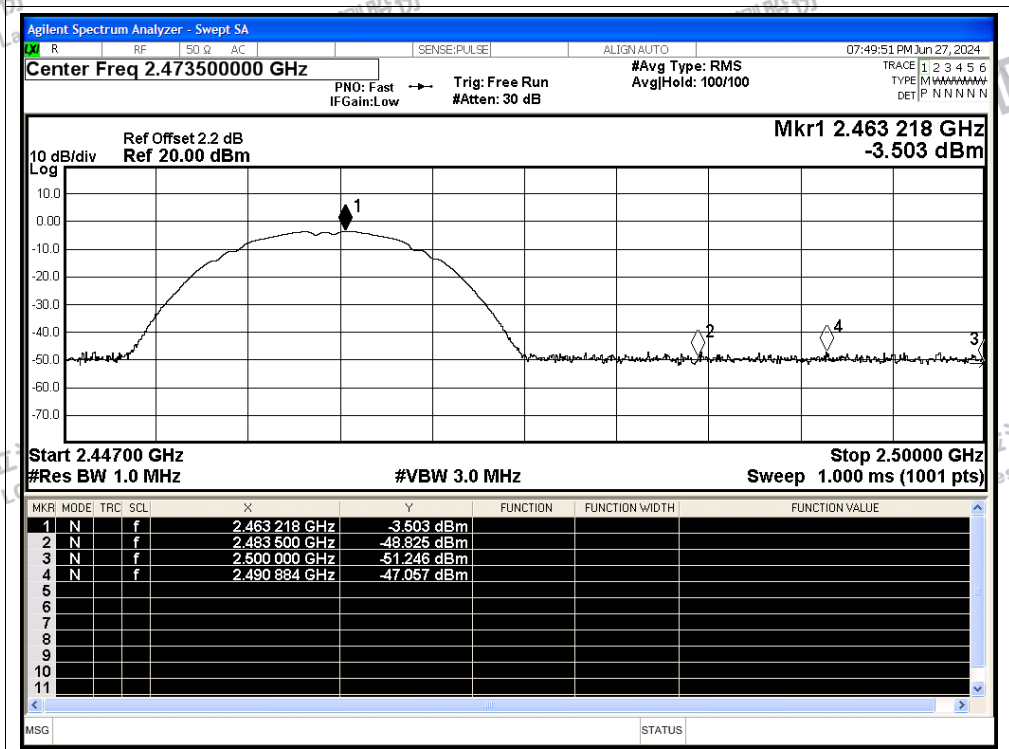

Scan code to check authenticity

Restrict Band NVNT ax20 2412MHz Ant0 Average

Restrict Band NVNT ax20 2462MHz Ant0 Peak

Restrict Band NVNT ax20 2462MHz Ant0 Average

Shenzhen LCS Compliance Testing Laboratory Ltd.