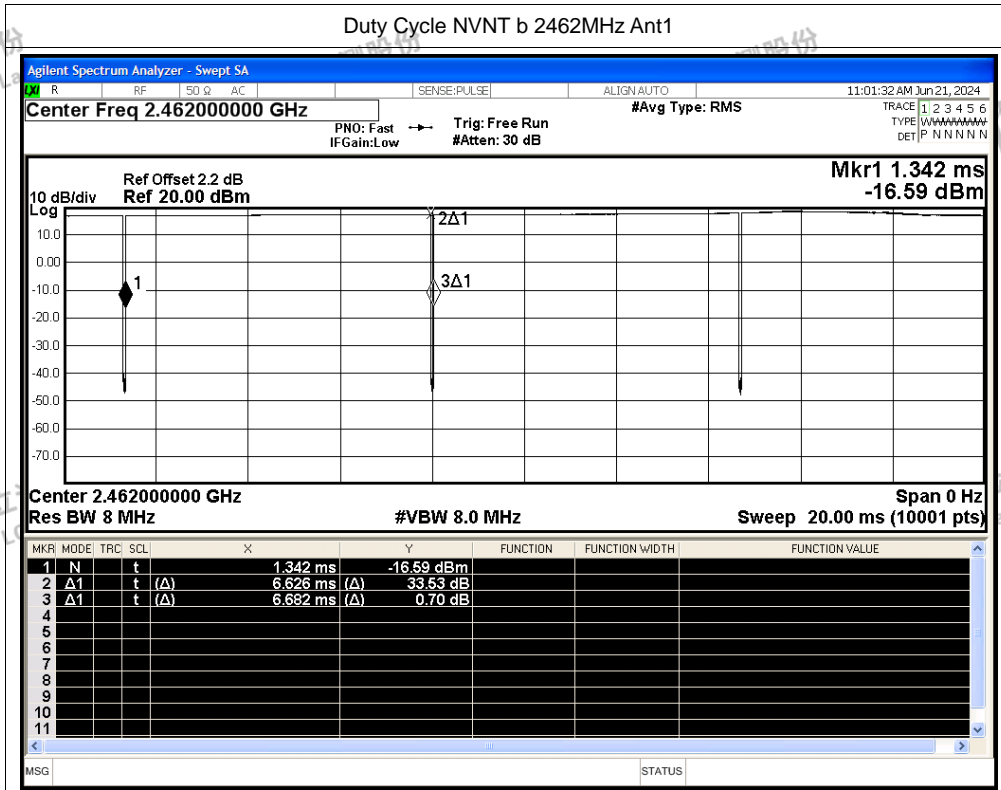

Shenzhen LCS Compliance Testing Laboratory Ltd.

Add: 101, 201 Bldg A & 301 Bldg C, Juji Industrial Park Yabianxueziwei, Shajing Street, Baoan District, Shenzhen, 518000, China

Tel: +(86) 0755-82591330 | E-mail: webmaster@lcs-cert.com | Web: www.lcs-cert.com

Scan code to check authenticity