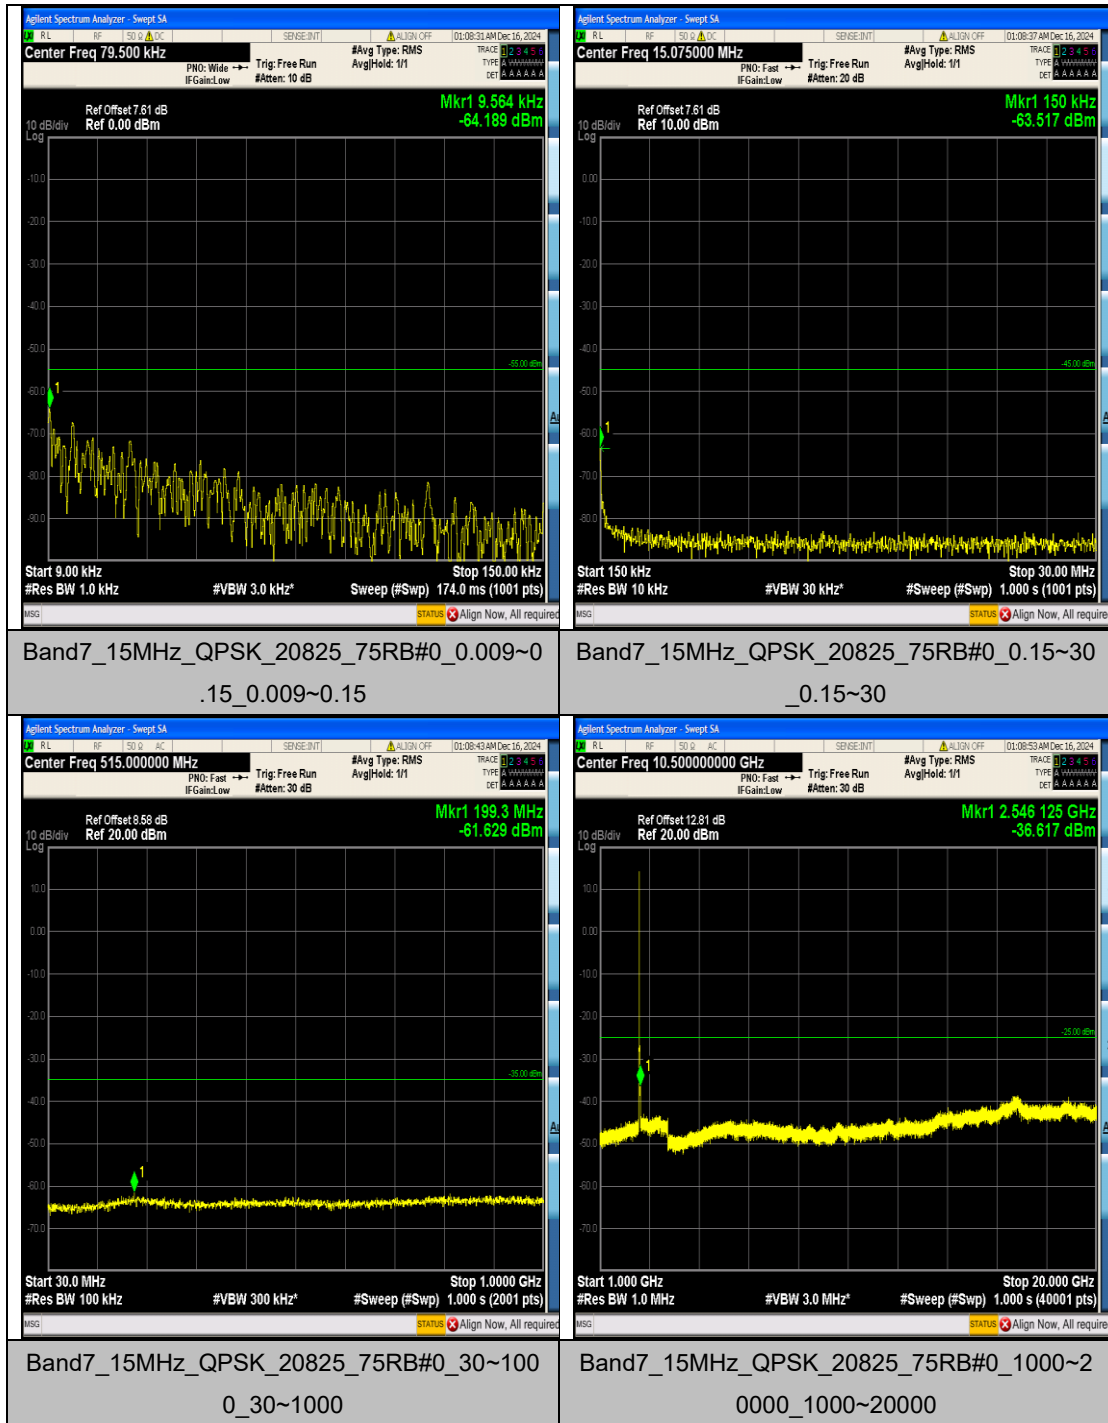

Band7_10MHz_16QAM_20800_50RB#0_1000~
20000_1000~20000

Band7_10MHz_16QAM_20800_50RB#0_20000
~27000_20000~27000

Band7_10MHz_16QAM_21100_50RB#0_0.009~
0.15_0.009~0.15

Band7_10MHz_16QAM_21100_50RB#0_0.15~3
0_0.15~30

Band7_15MHz_16QAM_20825_75RB#0_0.15~3
0_0.15~30

Band7_15MHz_16QAM_20825_75RB#0_30~10
00_30~1000

Band7_15MHz_16QAM_20825_75RB#0_1000~
20000_1000~20000

Band7_15MHz_16QAM_20825_75RB#0_20000
~27000_20000~27000