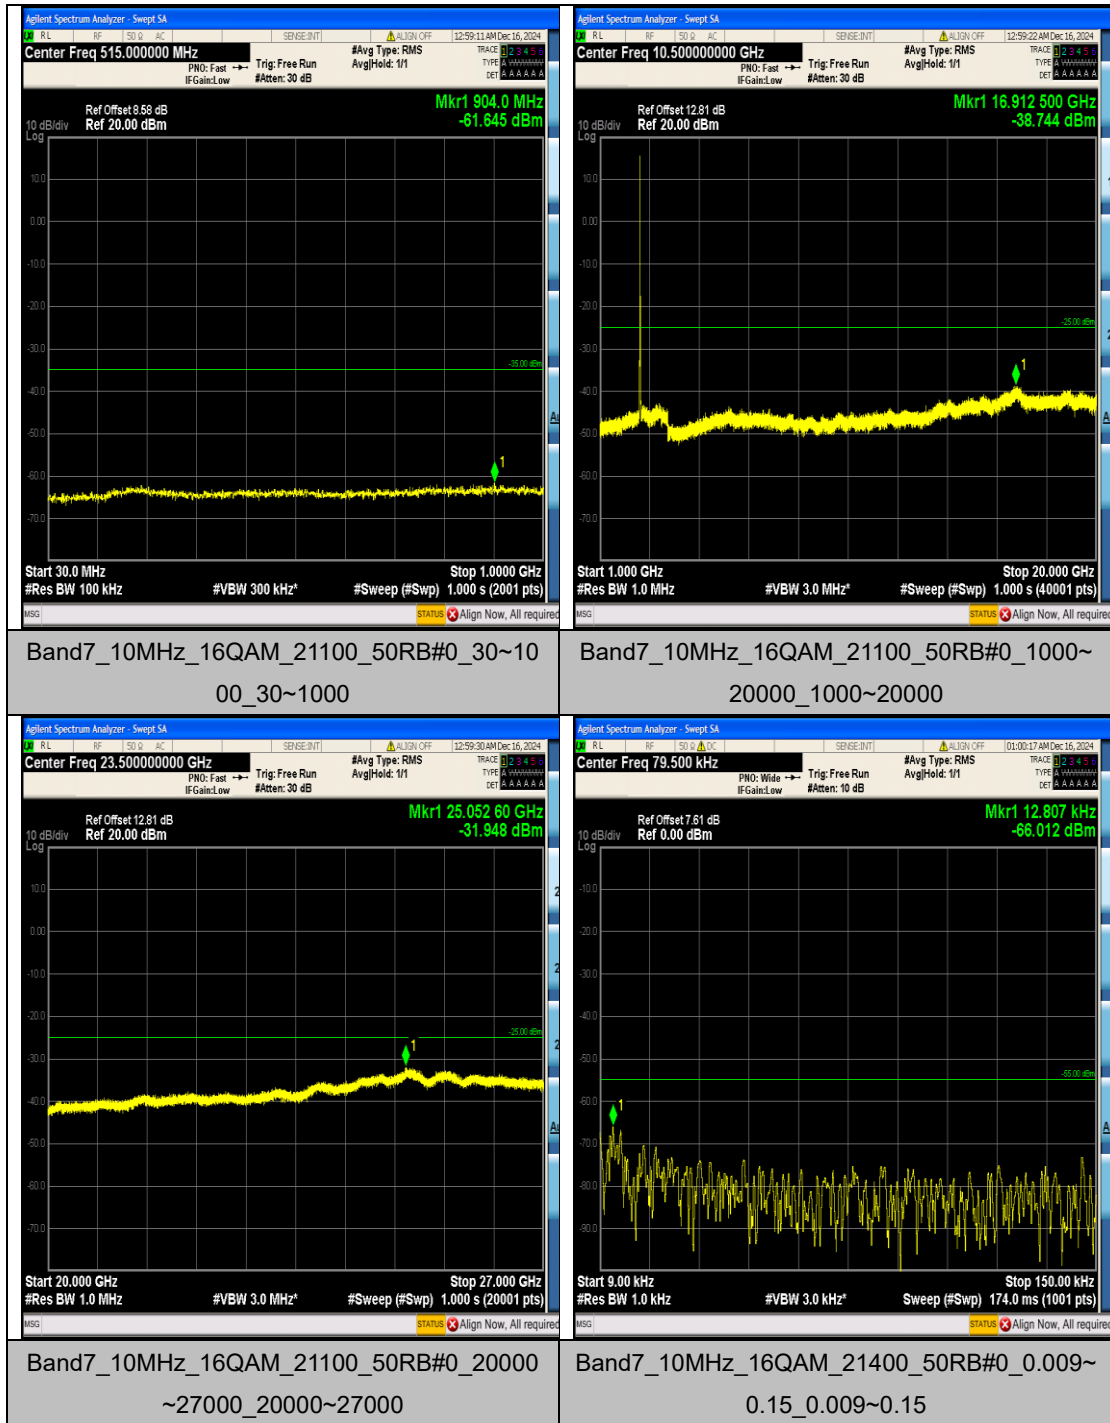

Band7_10MHz_16QAM_20800_50RB#0_1000~
20000_1000~20000

Band7_10MHz_16QAM_20800_50RB#0_20000
~27000_20000~27000

Band7_10MHz_16QAM_21100_50RB#0_0.009~
0.15_0.009~0.15

Band7_10MHz_16QAM_21100_50RB#0_0.15~3
0_0.15~30

Band7_15MHz_16QAM_20825_75RB#0_0.15~3
0_0.15~30

Band7_15MHz_16QAM_20825_75RB#0_30~10
00_30~1000

Band7_15MHz_16QAM_20825_75RB#0_1000~
20000_1000~20000

Band7_15MHz_16QAM_20825_75RB#0_20000
~27000_20000~27000