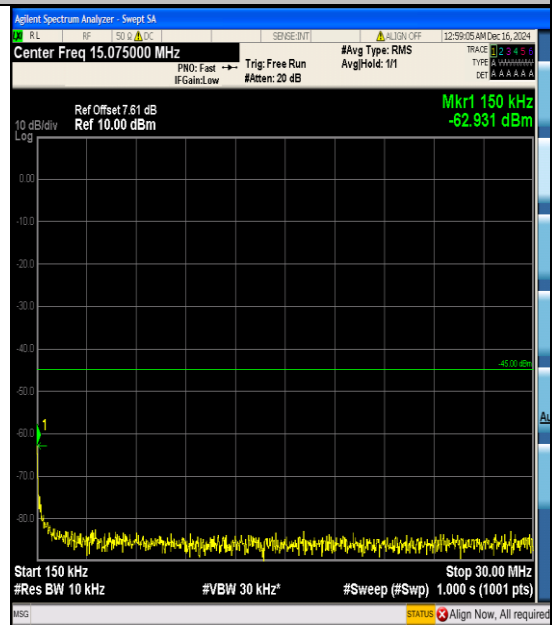

Band7_10MHz_16QAM_20800_50RB#0_1000~
20000_1000~20000

Band7_10MHz_16QAM_20800_50RB#0_20000
~27000_20000~27000

Band7_10MHz_16QAM_21100_50RB#0_0.009~
0.15_0.009~0.15

Band7_10MHz_16QAM_21100_50RB#0_0.15~3
0_0.15~30