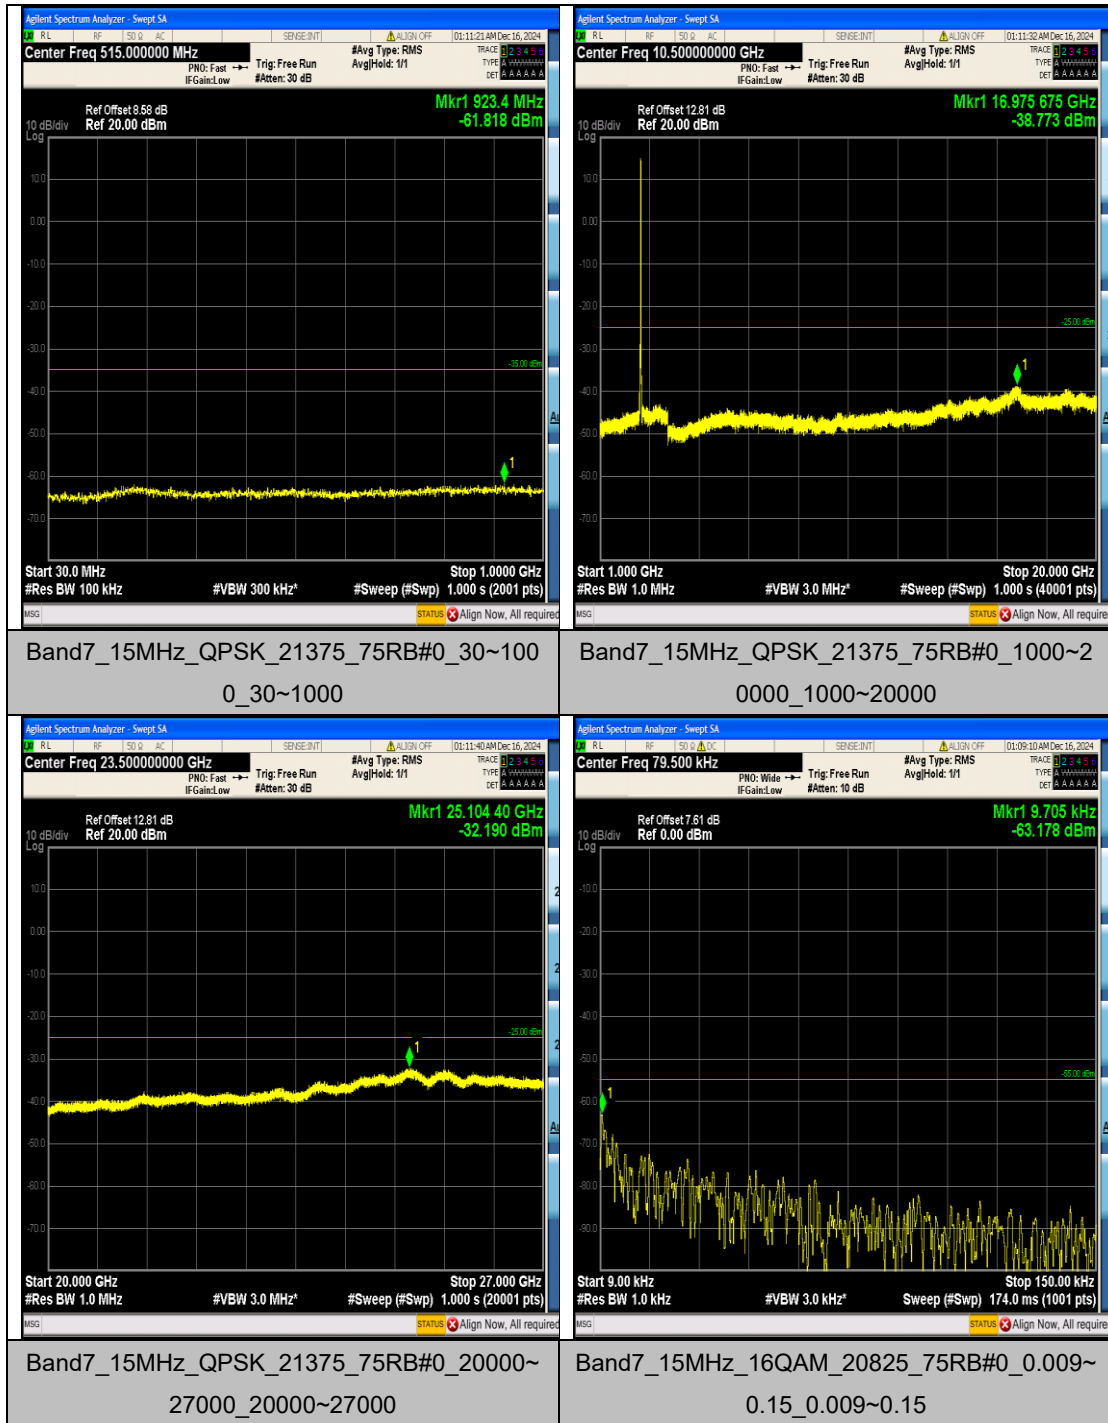

Band7_10MHz_16QAM_20800_50RB#0_1000~
20000_1000~20000

Band7_10MHz_16QAM_20800_50RB#0_20000
~27000_20000~27000

Band7_10MHz_16QAM_21100_50RB#0_0.009~
0.15_0.009~0.15

Band7_10MHz_16QAM_21100_50RB#0_0.15~3
0_0.15~30

Band7_15MHz_16QAM_20825_75RB#0_0.15~3
0_0.15~30

Band7_15MHz_16QAM_20825_75RB#0_30~10
00_30~1000

Band7_15MHz_16QAM_20825_75RB#0_1000~
20000_1000~20000

Band7_15MHz_16QAM_20825_75RB#0_20000
~27000_20000~27000