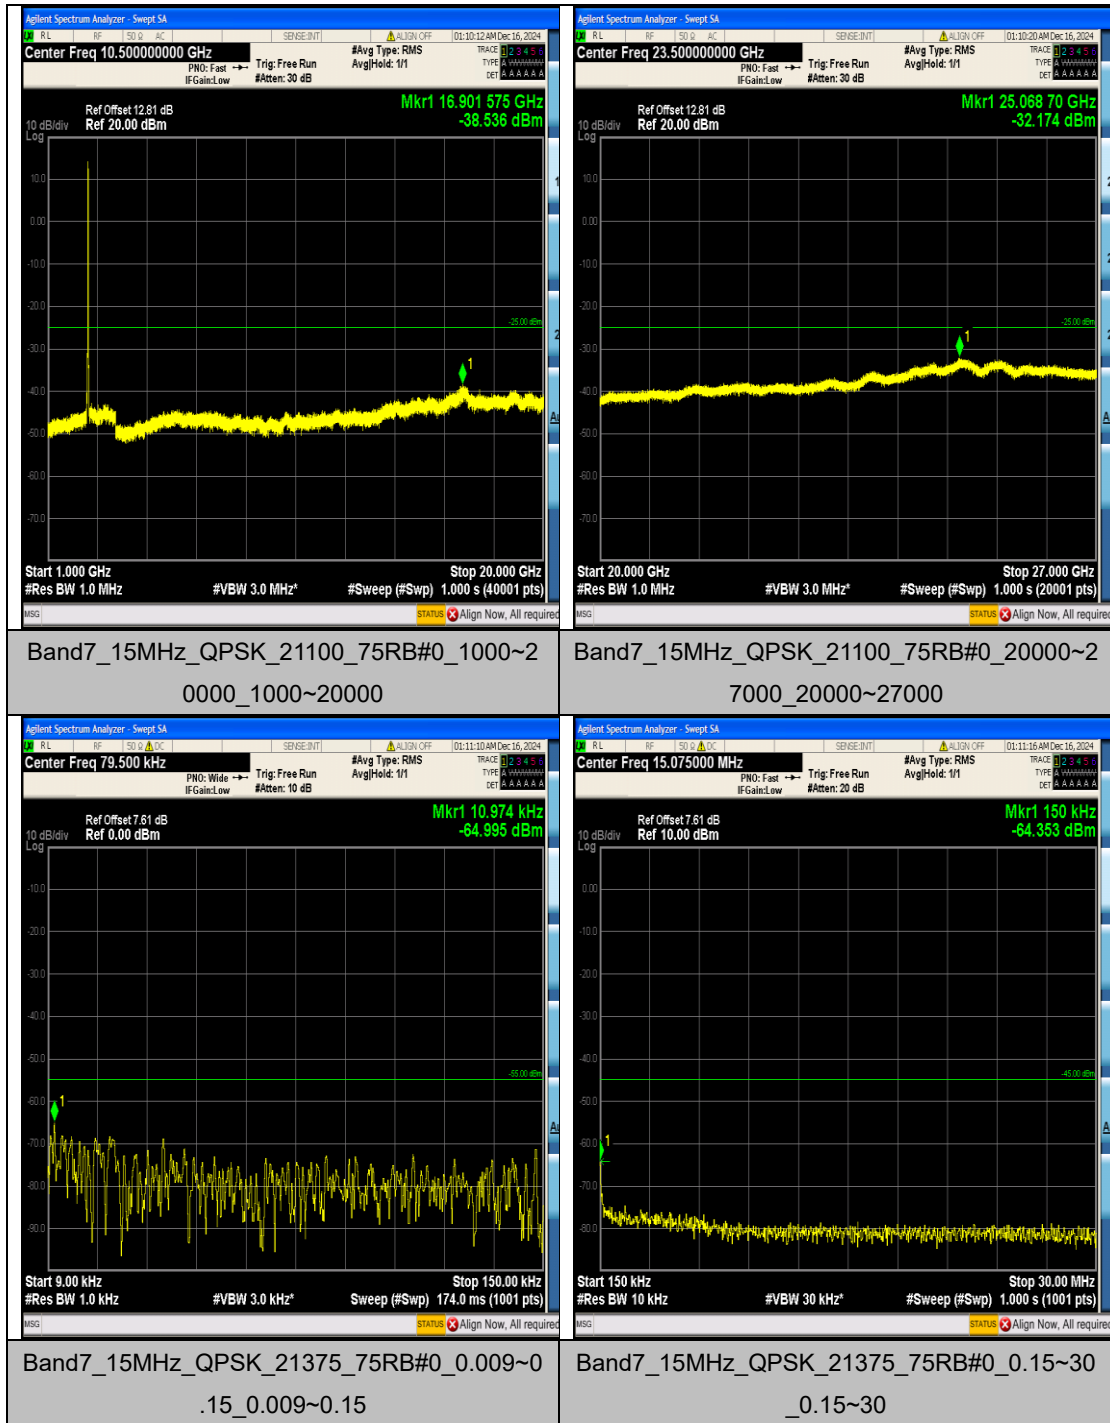

Band7_10MHz_16QAM_20800_50RB#0_1000~
20000_1000~20000

Band7_10MHz_16QAM_20800_50RB#0_20000
~27000_20000~27000

Band7_10MHz_16QAM_21100_50RB#0_0.009~
0.15_0.009~0.15

Band7_10MHz_16QAM_21100_50RB#0_0.15~3
0_0.15~30

Band7_15MHz_16QAM_20825_75RB#0_0.15~3
0_0.15~30

Band7_15MHz_16QAM_20825_75RB#0_30~10
00_30~1000

Band7_15MHz_16QAM_20825_75RB#0_1000~
20000_1000~20000

Band7_15MHz_16QAM_20825_75RB#0_20000
~27000_20000~27000