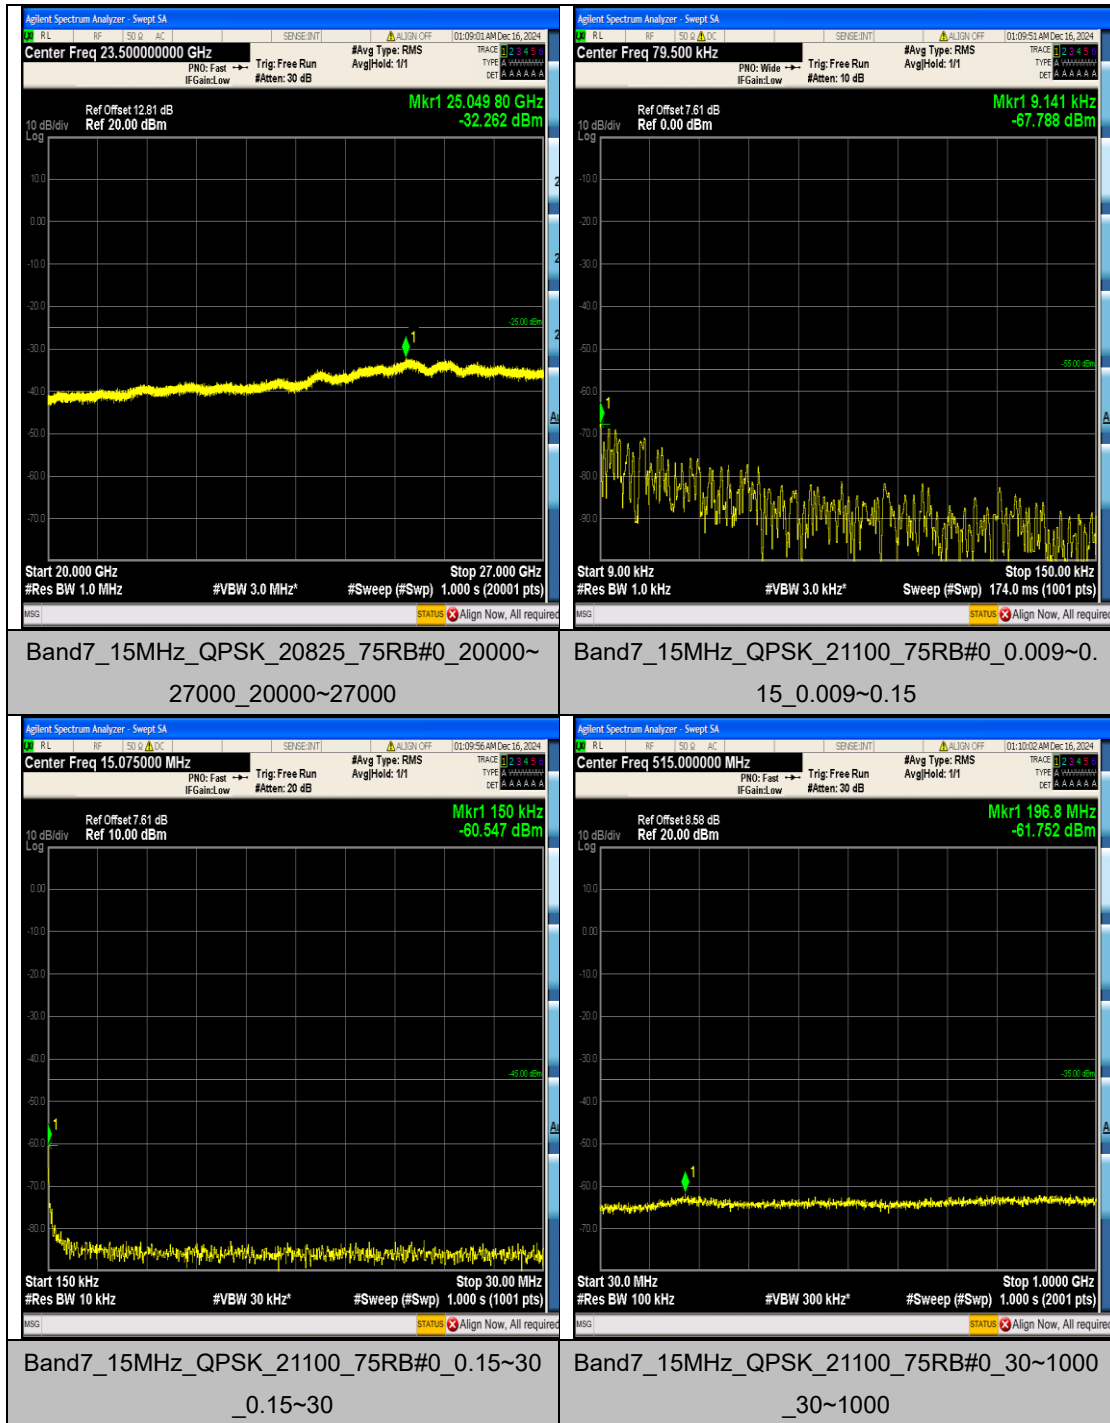

Band7_10MHz_16QAM_20800_50RB#0_1000~
20000_1000~20000

Band7_10MHz_16QAM_20800_50RB#0_20000
~27000_20000~27000

Band7_10MHz_16QAM_21100_50RB#0_0.009~
0.15_0.009~0.15

Band7_10MHz_16QAM_21100_50RB#0_0.15~3
0_0.15~30

Band7_15MHz_16QAM_20825_75RB#0_0.15~3
0_0.15~30

Band7_15MHz_16QAM_20825_75RB#0_30~10
00_30~1000

Band7_15MHz_16QAM_20825_75RB#0_1000~
20000_1000~20000

Band7_15MHz_16QAM_20825_75RB#0_20000
~27000_20000~27000