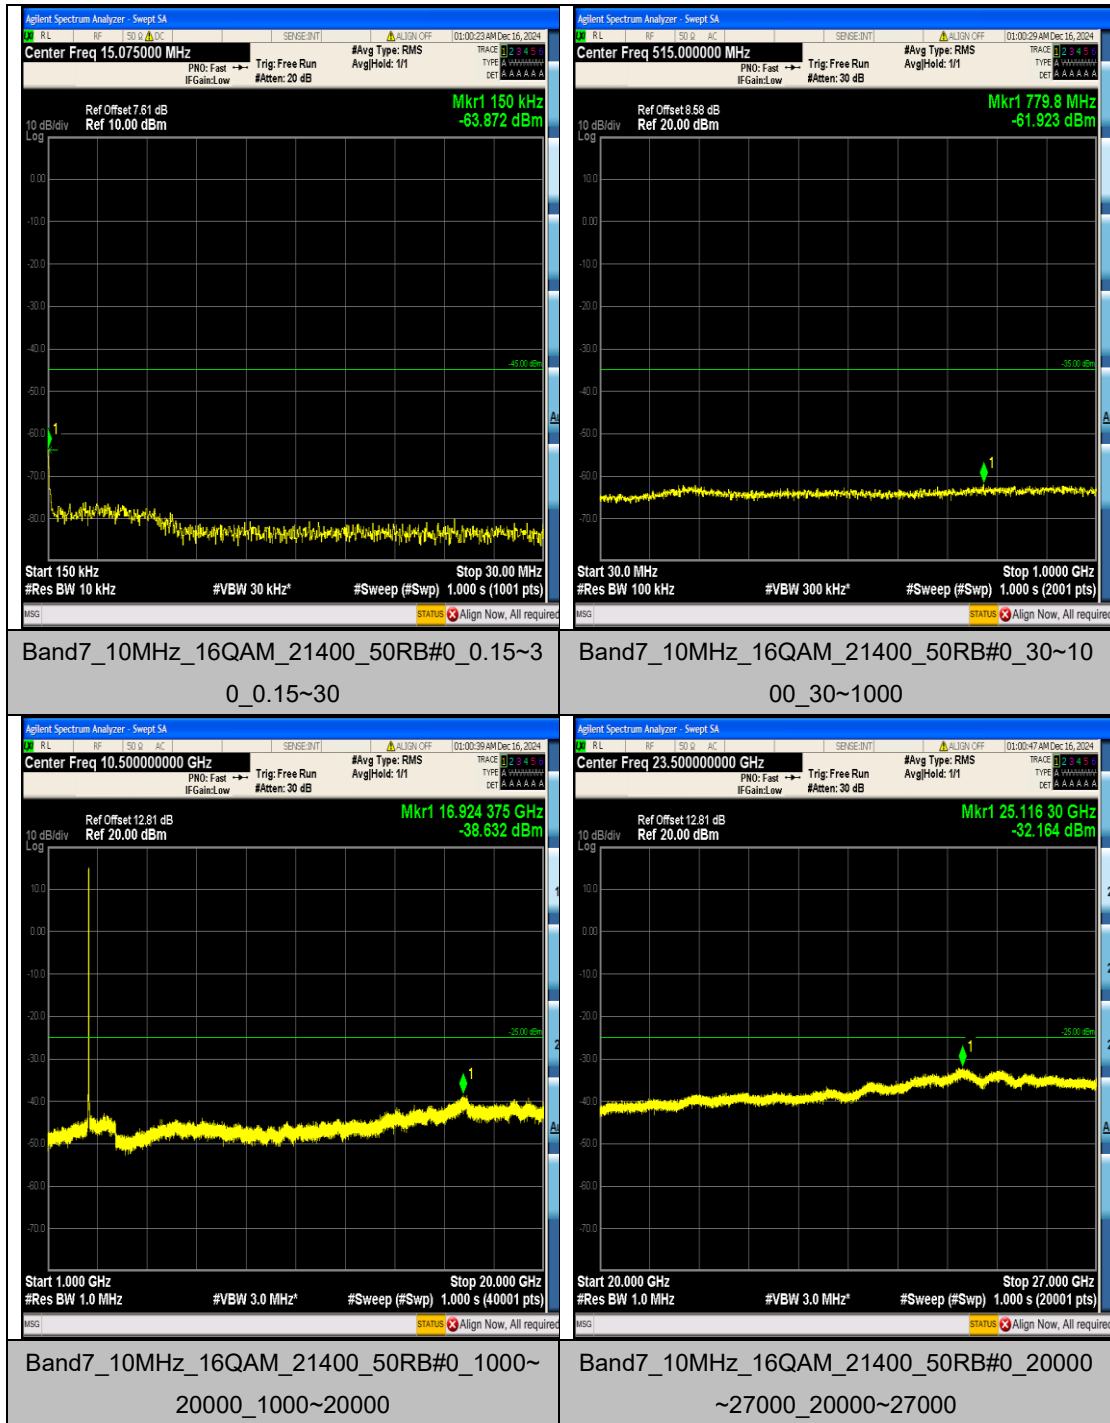

Band7_10MHz_16QAM_20800_50RB#0_1000~
20000_1000~20000

Band7_10MHz_16QAM_20800_50RB#0_20000
~27000_20000~27000

Band7_10MHz_16QAM_21100_50RB#0_0.009~
0.15_0.009~0.15

Band7_10MHz_16QAM_21100_50RB#0_0.15~3
0_0.15~30

Band7_15MHz_16QAM_20825_75RB#0_0.15~3
0_0.15~30

Band7_15MHz_16QAM_20825_75RB#0_30~10
00_30~1000

Band7_15MHz_16QAM_20825_75RB#0_1000~
20000_1000~20000

Band7_15MHz_16QAM_20825_75RB#0_20000
~27000_20000~27000