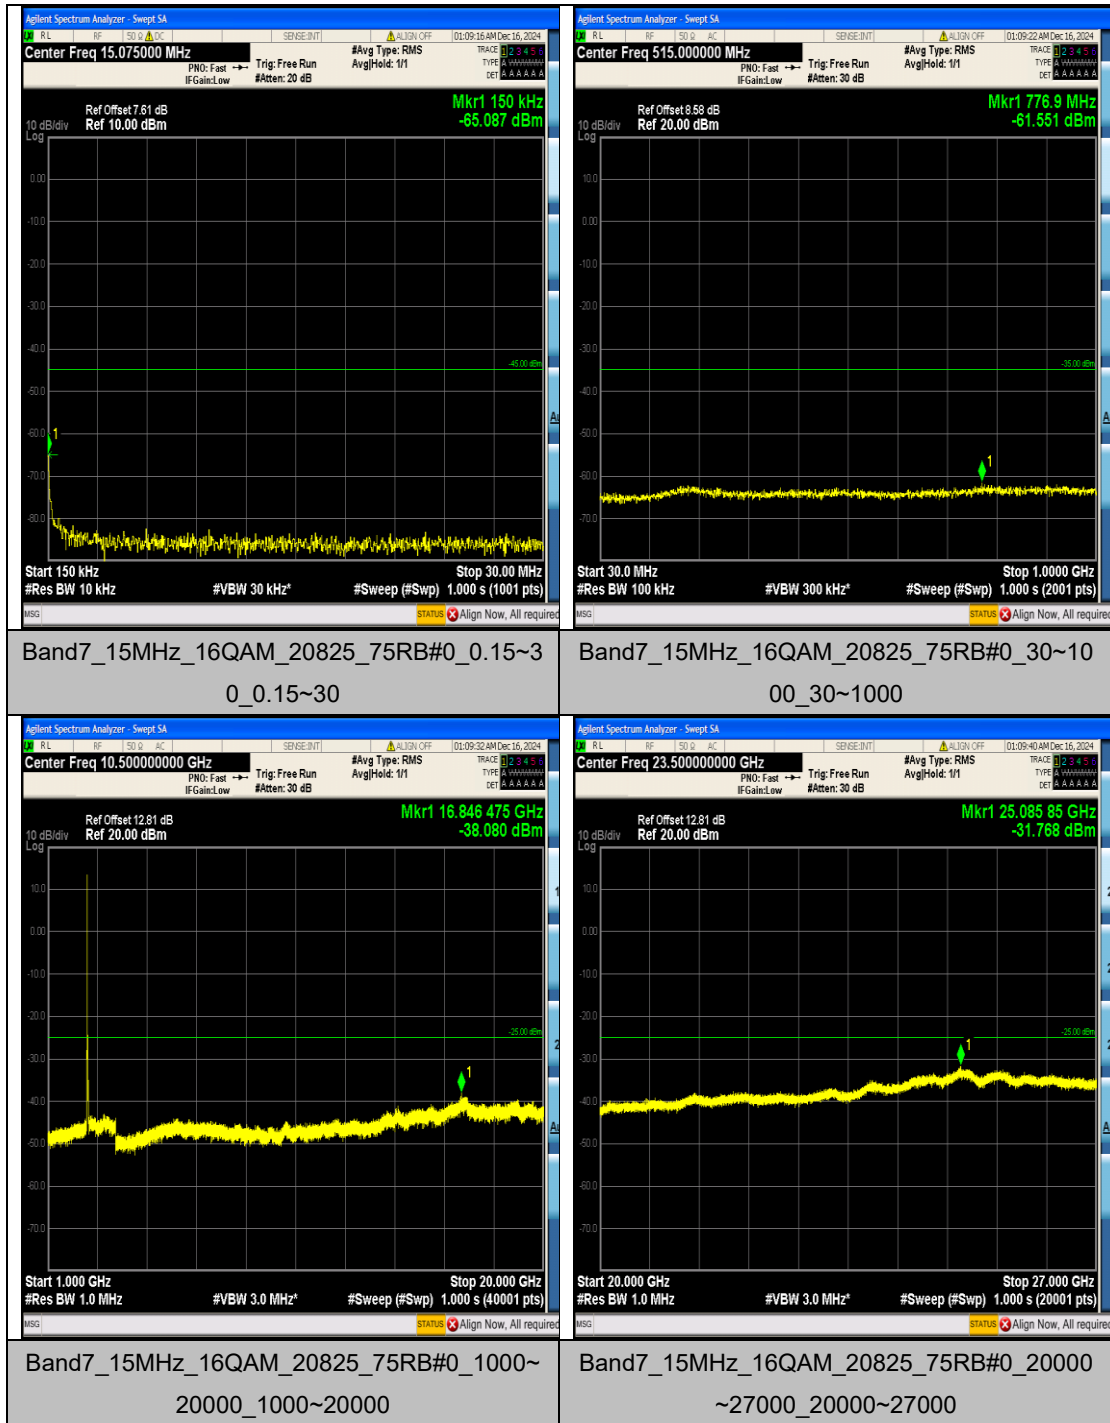

Band7_10MHz_16QAM_20800_50RB#0_1000~
20000_1000~20000

Band7_10MHz_16QAM_20800_50RB#0_20000
~27000_20000~27000

Band7_10MHz_16QAM_21100_50RB#0_0.009~
0.15_0.009~0.15

Band7_10MHz_16QAM_21100_50RB#0_0.15~3
0_0.15~30

Band7_15MHz_16QAM_20825_75RB#0_0.15~3
0_0.15~30

Band7_15MHz_16QAM_20825_75RB#0_30~10
00_30~1000

Band7_15MHz_16QAM_20825_75RB#0_1000~
20000_1000~20000

Band7_15MHz_16QAM_20825_75RB#0_20000
~27000_20000~27000