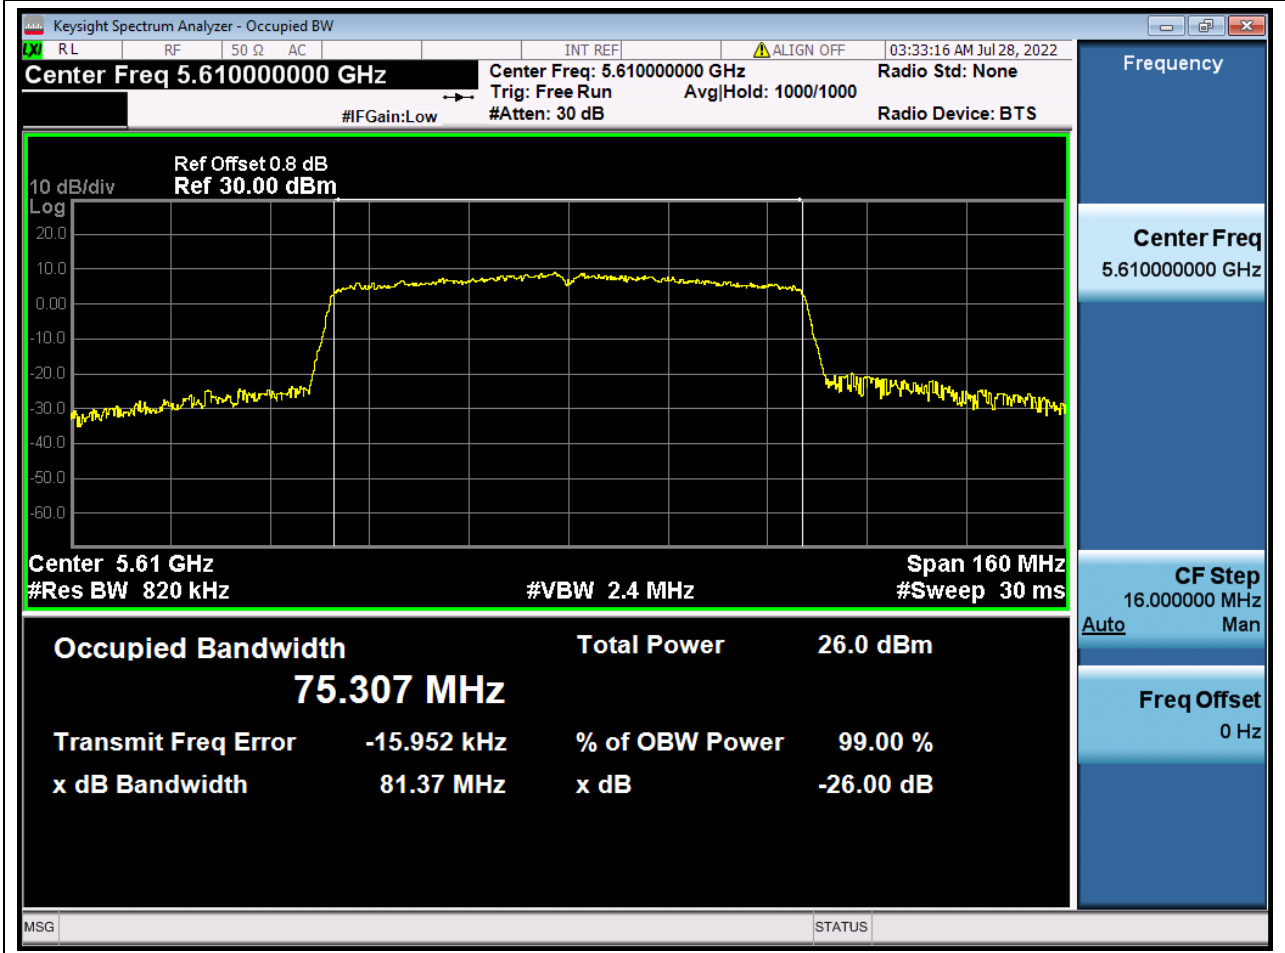

45. 802.11ac_80M_U-NII-2C_M

45.1. A.2-26dB Bandwidth(NTNV)

Center Frequency (MHz)	XdB Down	RBW (MHz)	Detector	Limit (MHz)	XdB BandWidth (MHz)	Verdict
5610	26	0.82	Peak	0	81.366095	N/A