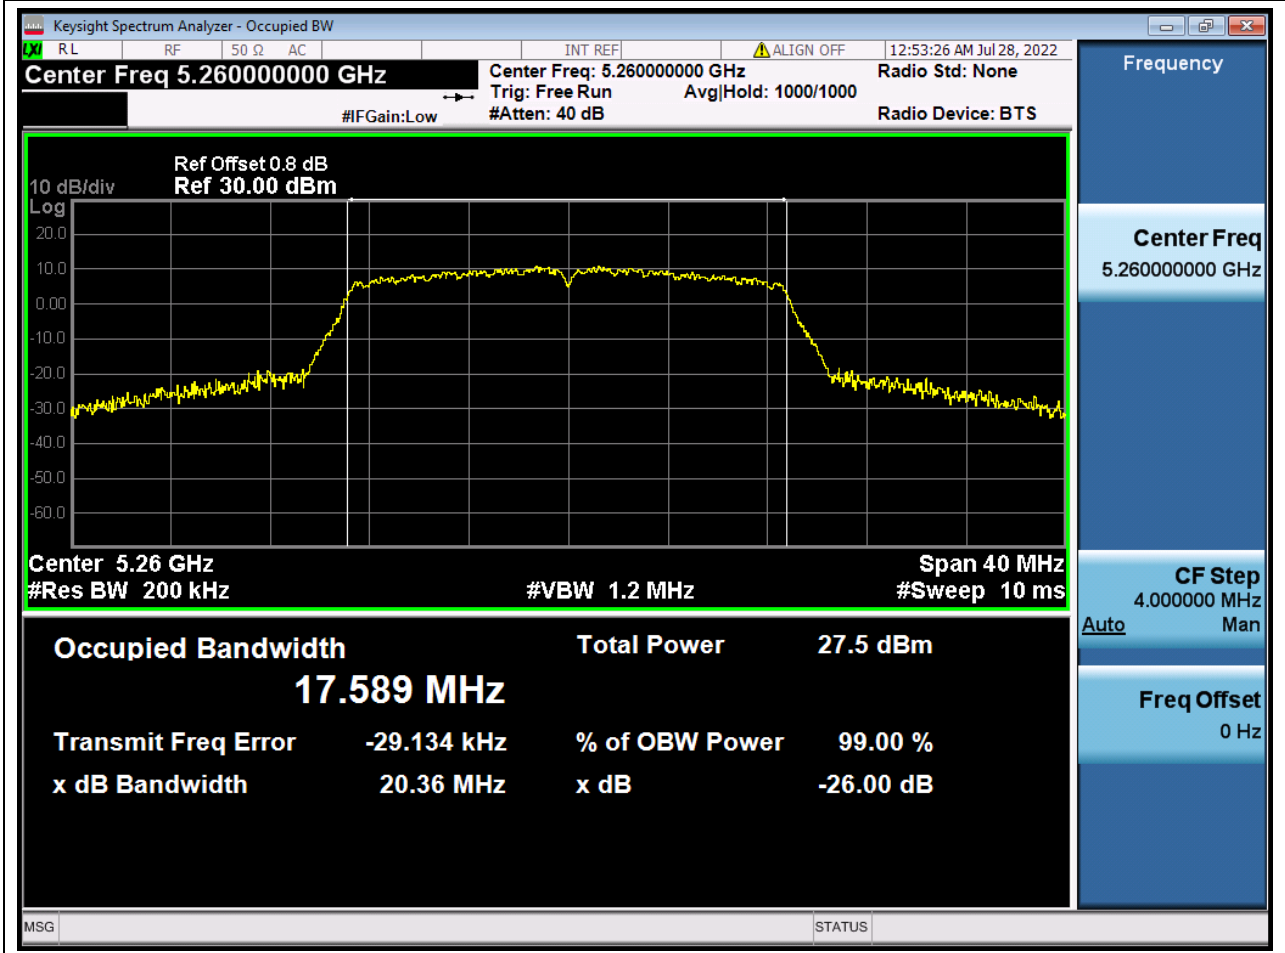

23. 802.11ac_20M_U-NII-2A_L

23.1. A.2.2-99% Bandwidth(NTNV)

Center Frequency (MHz)	OBW Power (%)	RBW (MHz)	Detector	Limit (MHz)	OBW (MHz)	Verdict
5260	99	0.2	Peak	0	17.589266	N/A