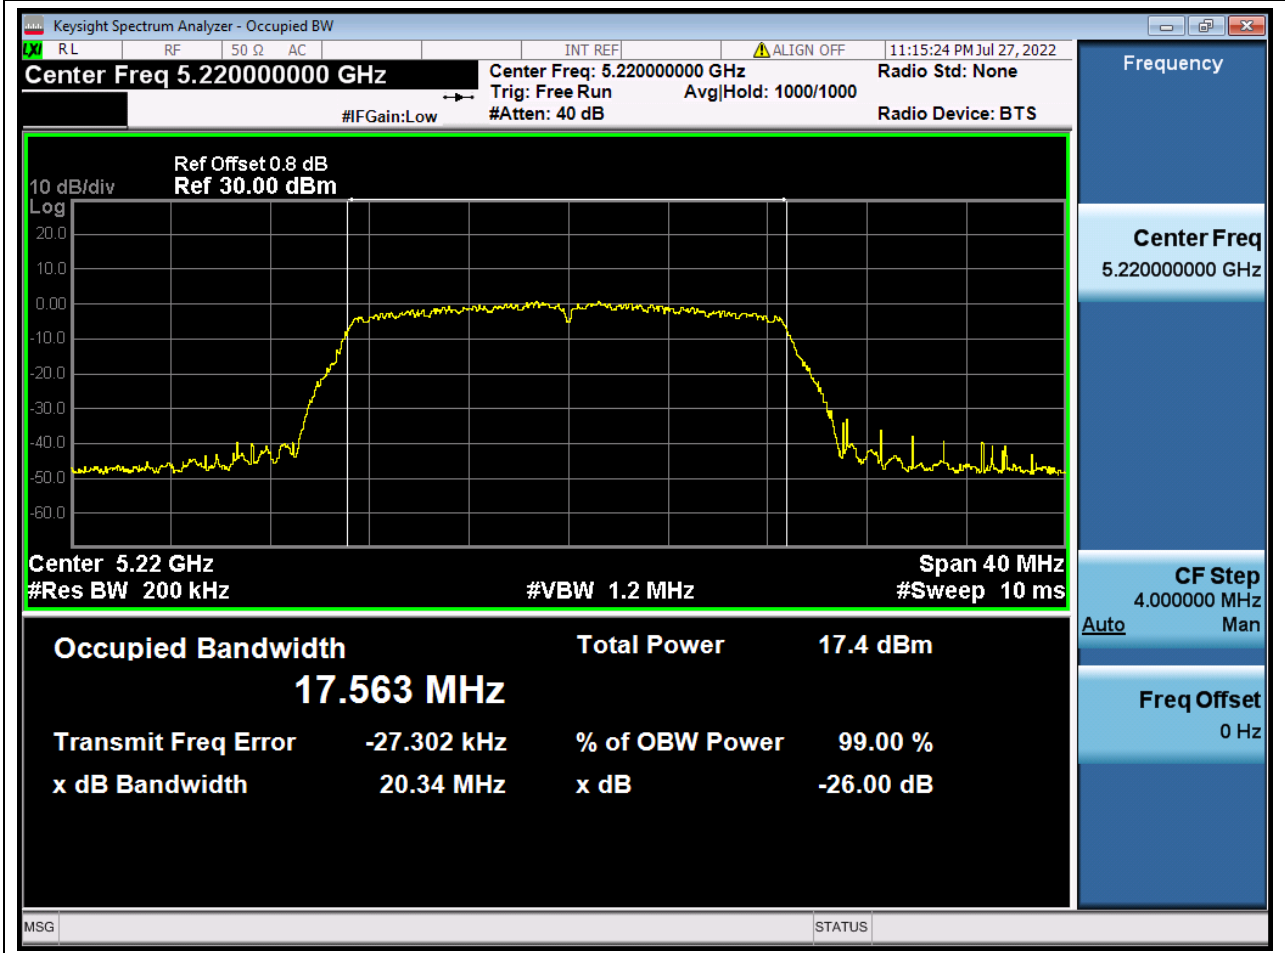

5. 802.11n_20M_U-NII-1_M

5.1. A.2.2-99% Bandwidth(NTNV)

Center Frequency (MHz)	OBW Power (%)	RBW (MHz)	Detector	Limit (MHz)	OBW (MHz)	Verdict
5220	99	0.2	Peak	0	17.56291	N/A