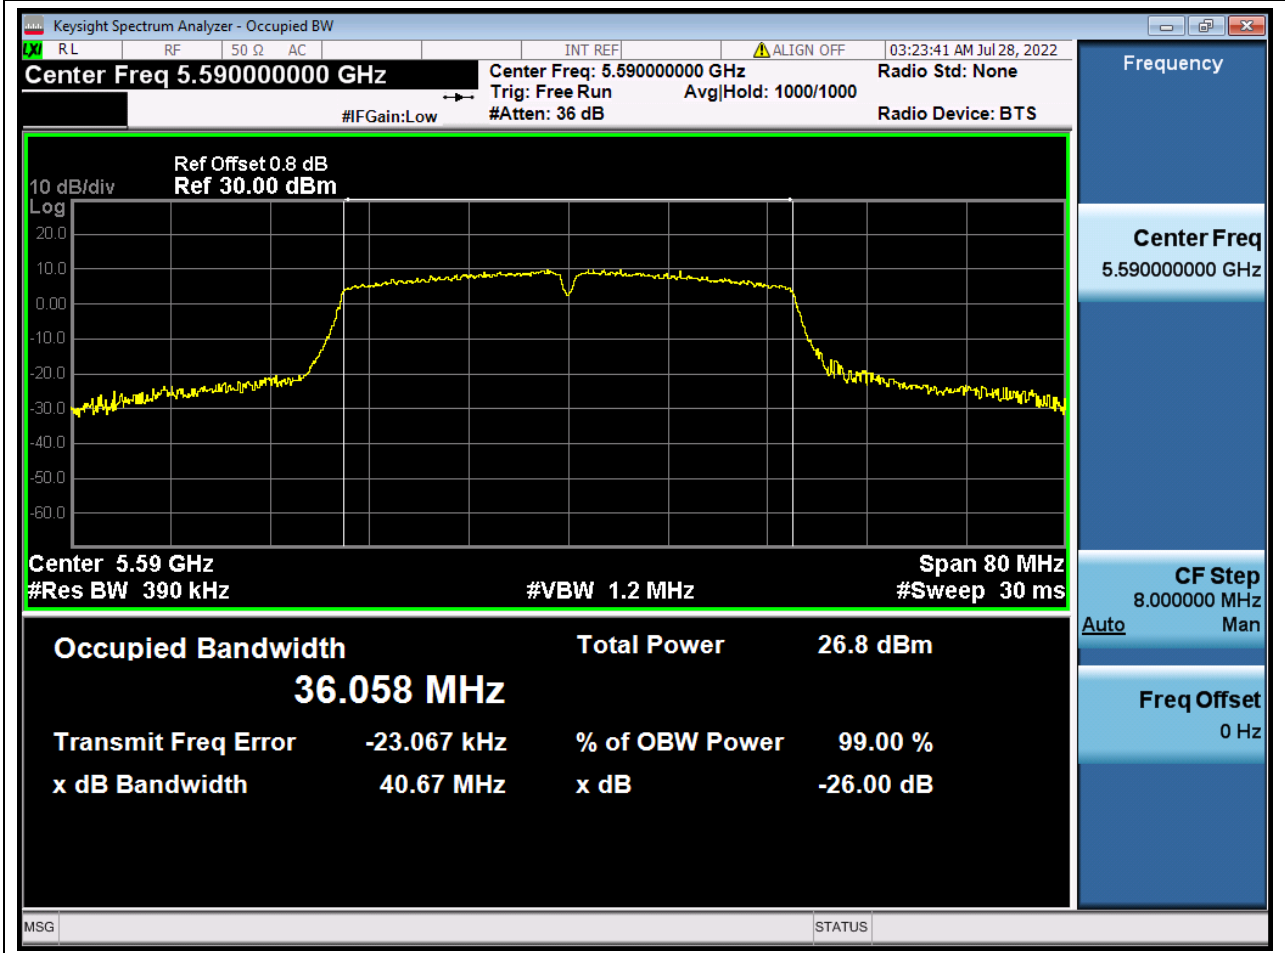

42. 802.11ac_40M_U-NII-2C_M

42.1. A.2-26dB Bandwidth(NTNV)

Center Frequency (MHz)	XdB Down	RBW (MHz)	Detector	Limit (MHz)	XdB BandWidth (MHz)	Verdict
5590	26	0.39	Peak	0	40.6687	N/A