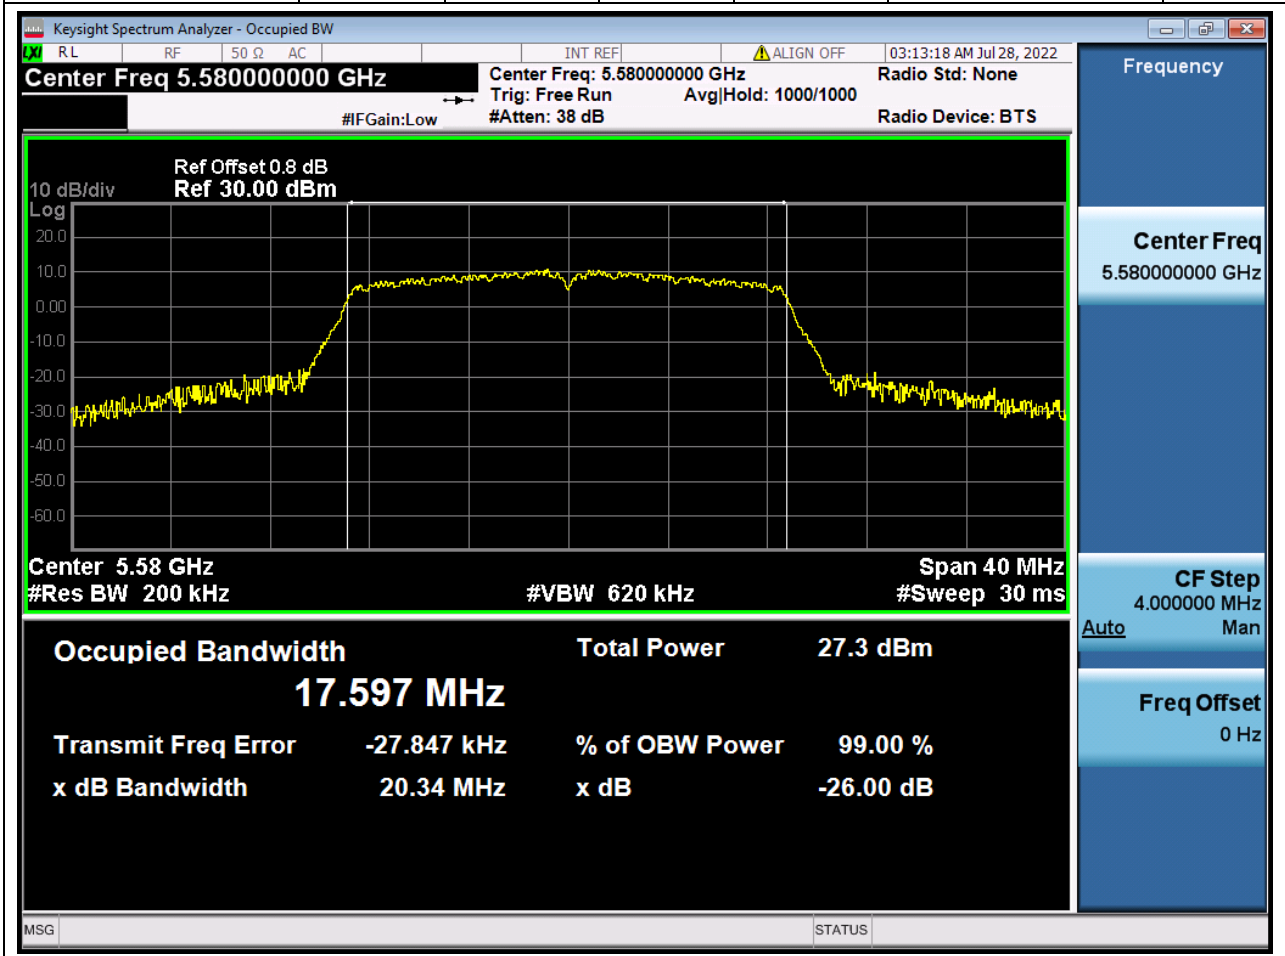

39. 802.11ac_20M_U-NII-2C_M

39.1. A.2-26dB Bandwidth(NTNV)

Center Frequency (MHz)	XdB Down	RBW (MHz)	Detector	Limit (MHz)	XdB BandWidth (MHz)	Verdict
5580	26	0.2	Peak	0	20.33579	N/A