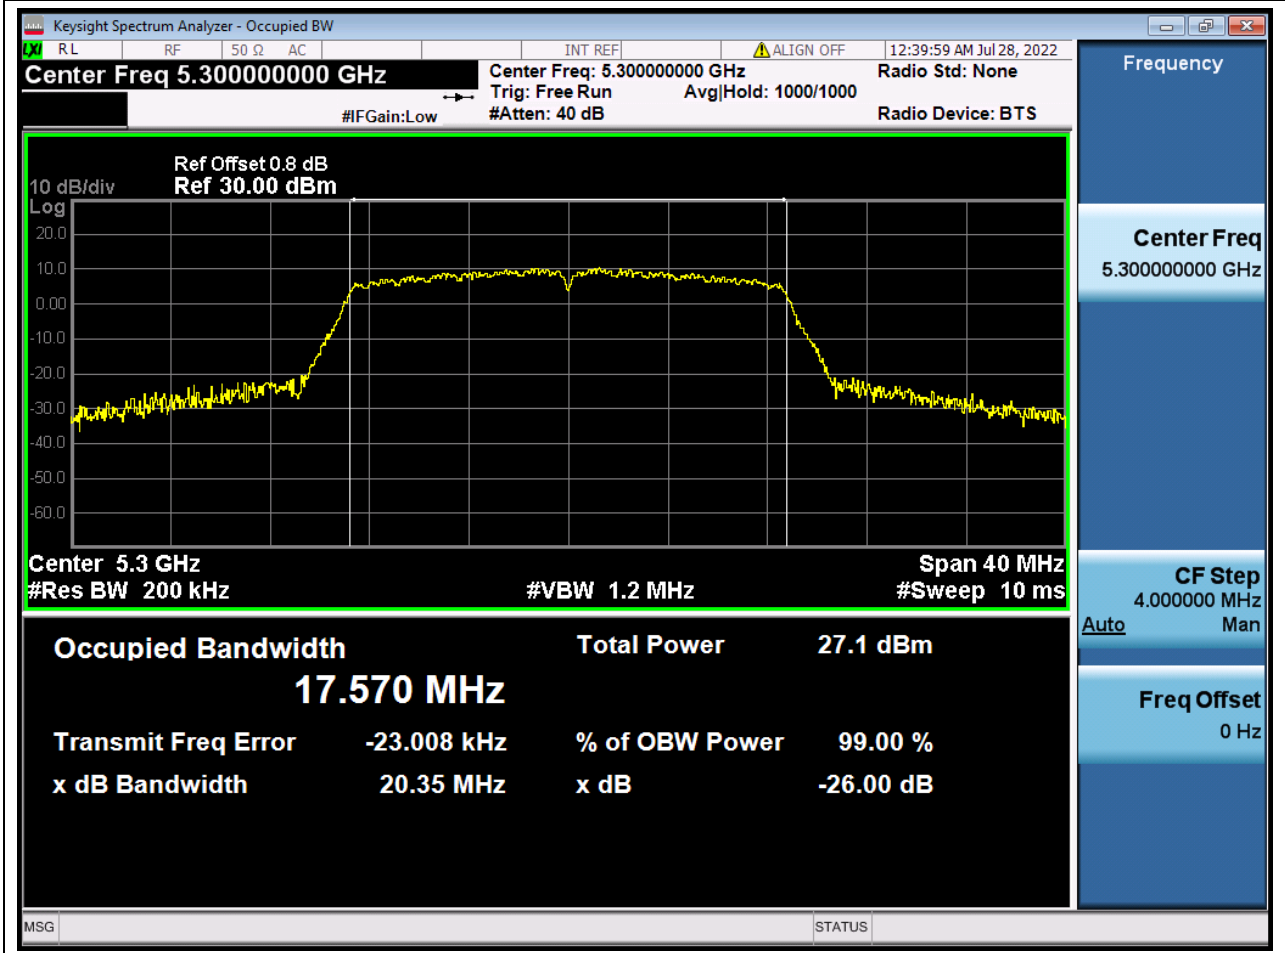

19. 802.11n_20M_U-NII-2A_M

19.1. A.2.2-99% Bandwidth(NTNV)

Center Frequency (MHz)	OBW Power (%)	RBW (MHz)	Detector	Limit (MHz)	OBW (MHz)	Verdict
5300	99	0.2	Peak	0	17.569924	N/A