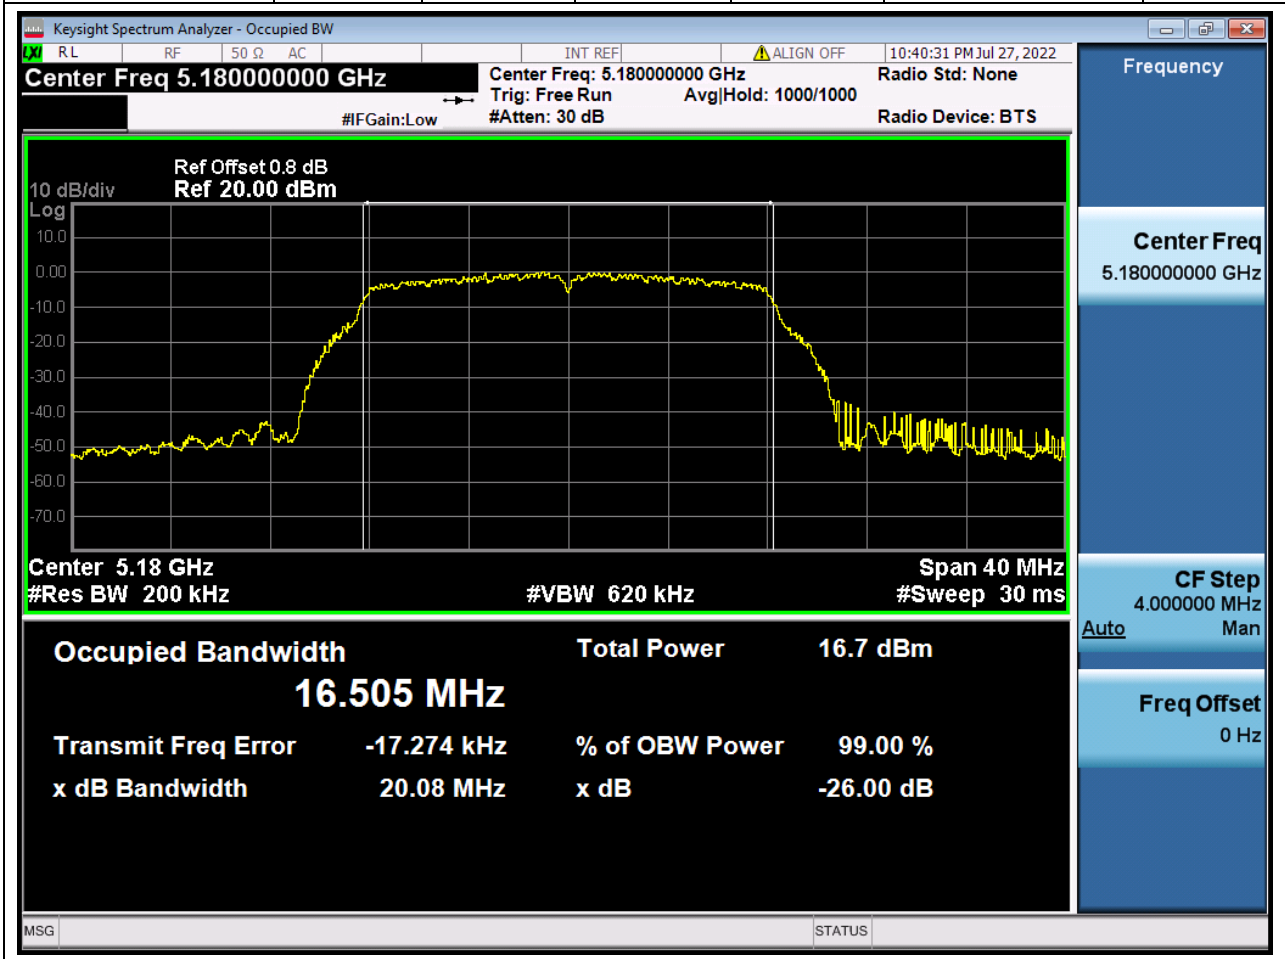

Annex A.2 26dB Bandwidth & 99% Bandwidth

Main Antenna

1. 802.11a_20M_U-NII-1_L

1.1. A.2-26dB Bandwidth(NTNV)

Center Frequency (MHz)	XdB Down	RBW (MHz)	Detector	Limit (MHz)	XdB BandWidth (MHz)	Verdict
5180	26	0.2	Peak	0	20.083642	N/A