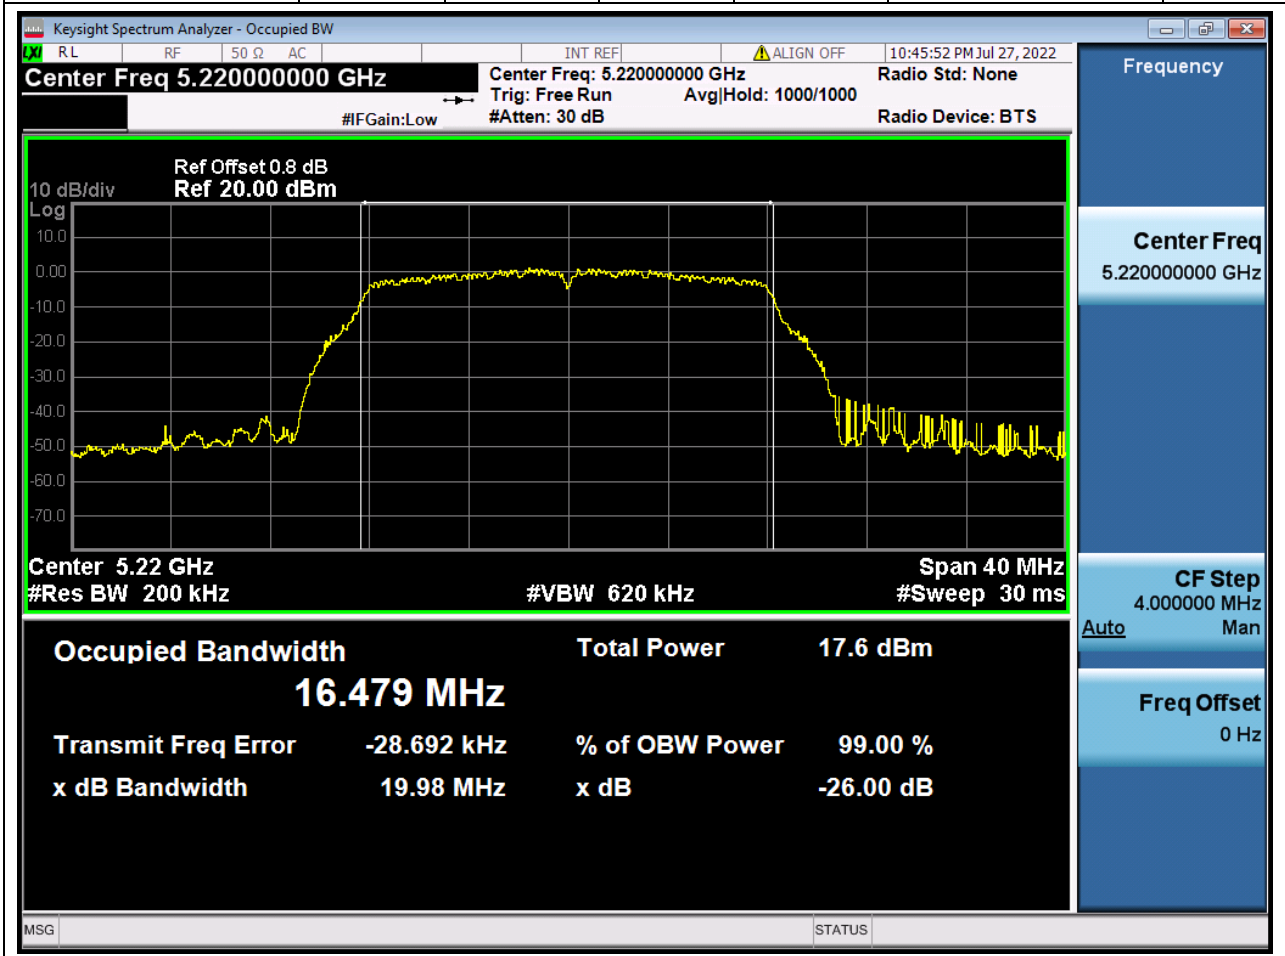

2. 802.11a_20M_U-NII-1_M

2.1. A.2-26dB Bandwidth(NTNV)

Center Frequency (MHz)	XdB Down	RBW (MHz)	Detector	Limit (MHz)	XdB BandWidth (MHz)	Verdict
5220	26	0.2	Peak	0	19.97878	N/A