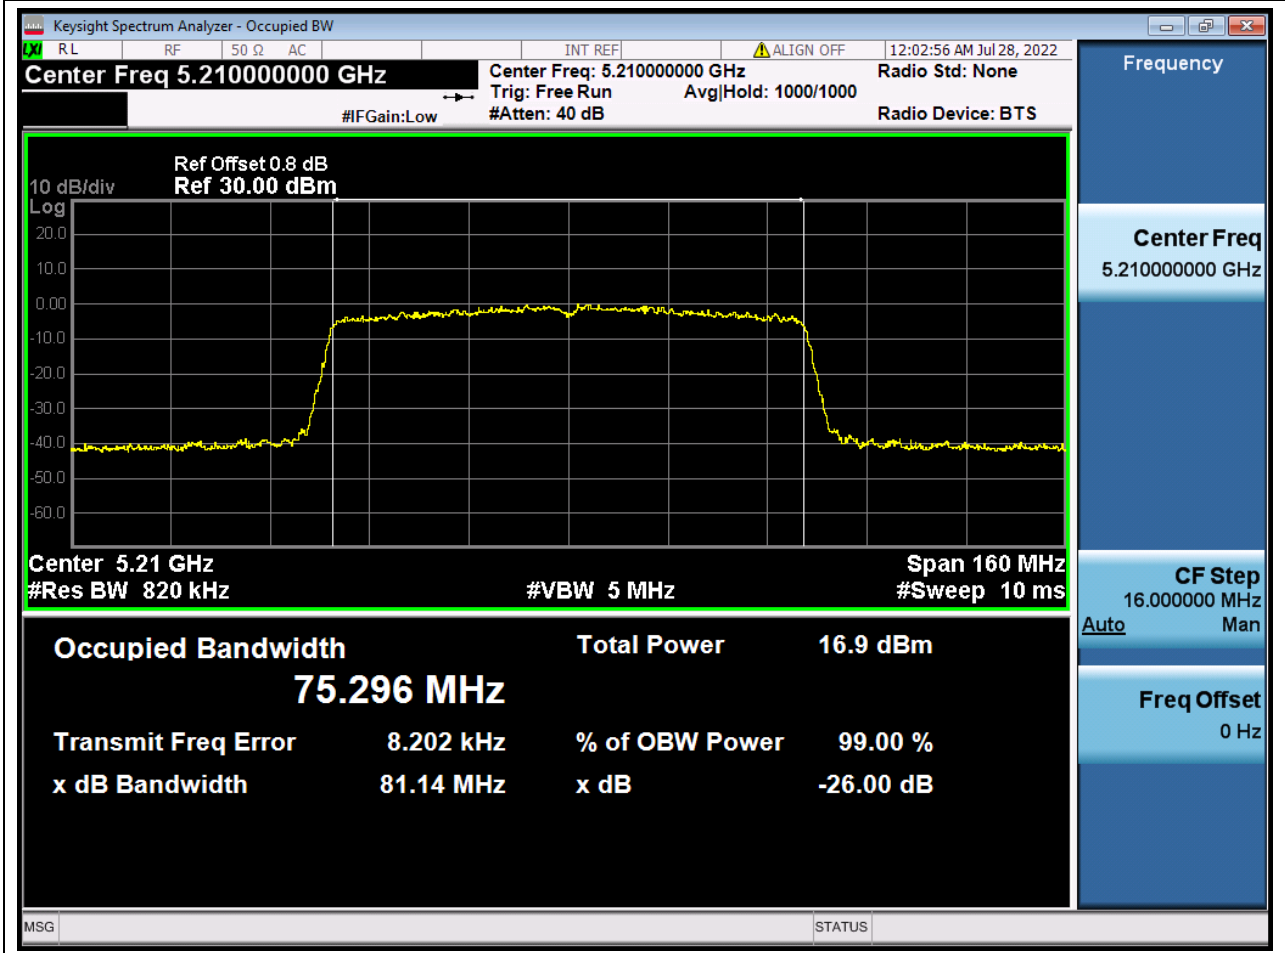

14. 802.11ac_80M_U-NII-1_M

14.1. A.2.2-99% Bandwidth(NTNV)

Center Frequency (MHz)	OBW Power (%)	RBW (MHz)	Detector	Limit (MHz)	OBW (MHz)	Verdict
5210	99	0.82	Peak	0	75.29639	N/A