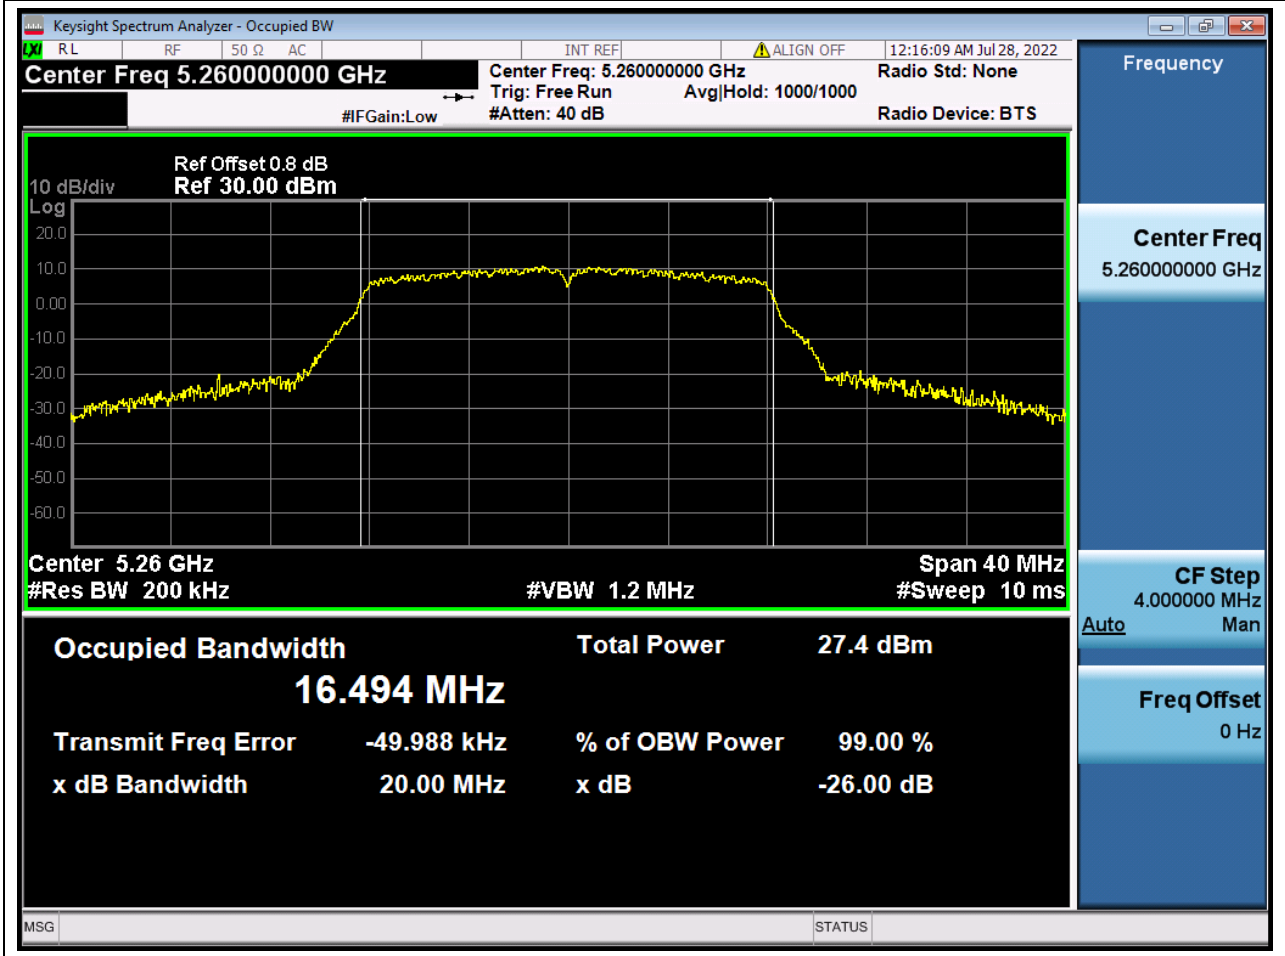

15. 802.11a_20M_U-NII-2A_L

15.2. A.2.2-99% Bandwidth(NTNV)

Center Frequency (MHz)	OBW Power (%)	RBW (MHz)	Detector	Limit (MHz)	OBW (MHz)	Verdict
5260	99	0.2	Peak	0	16.49417	N/A