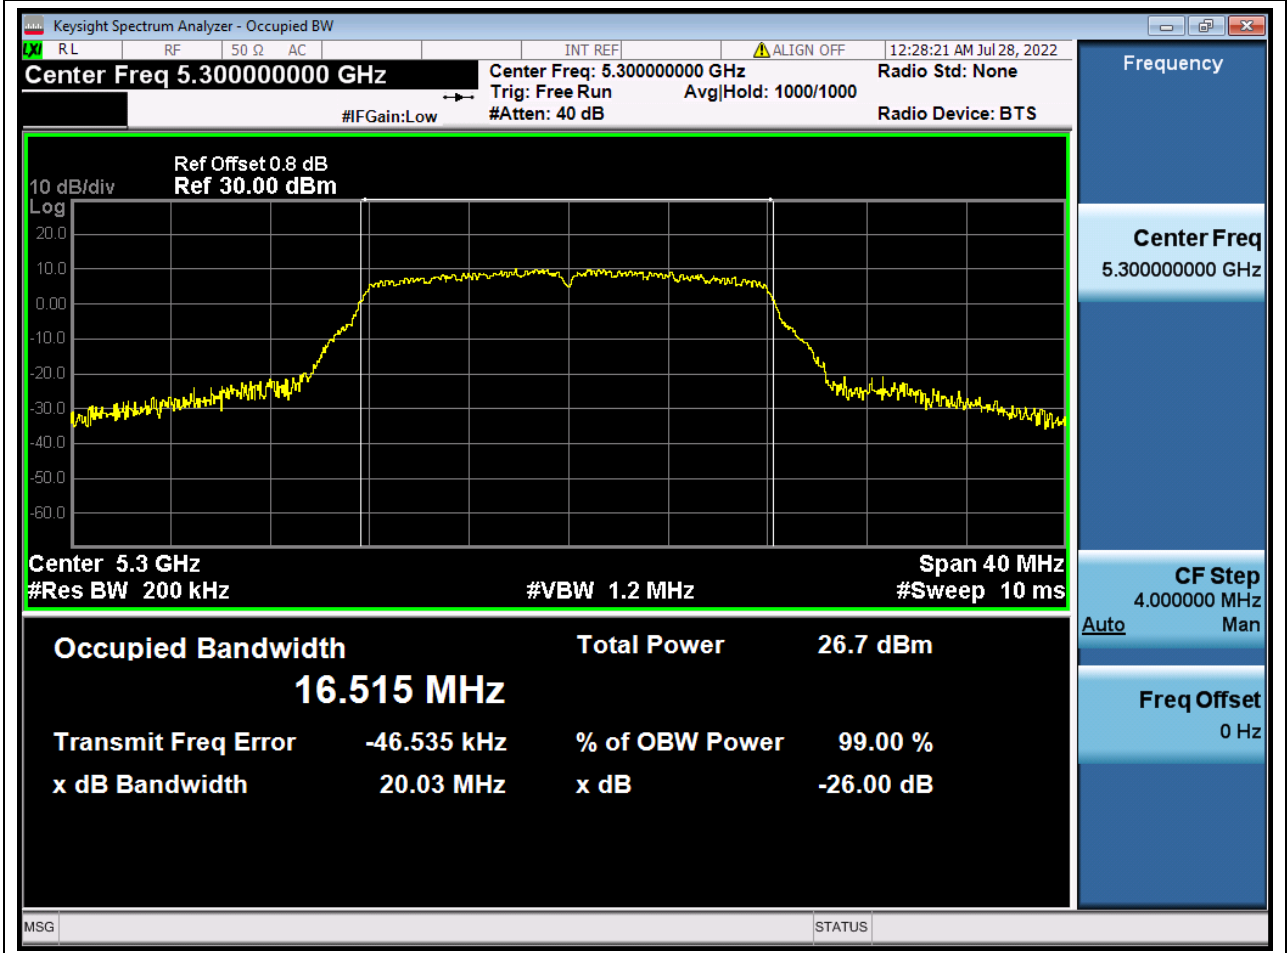

16. 802.11a_20M_U-NII-2A_M

16.1. A.2.2-99% Bandwidth(NTNV)

Center Frequency (MHz)	OBW Power (%)	RBW (MHz)	Detector	Limit (MHz)	OBW (MHz)	Verdict
5300	99	0.2	Peak	0	16.51547	N/A