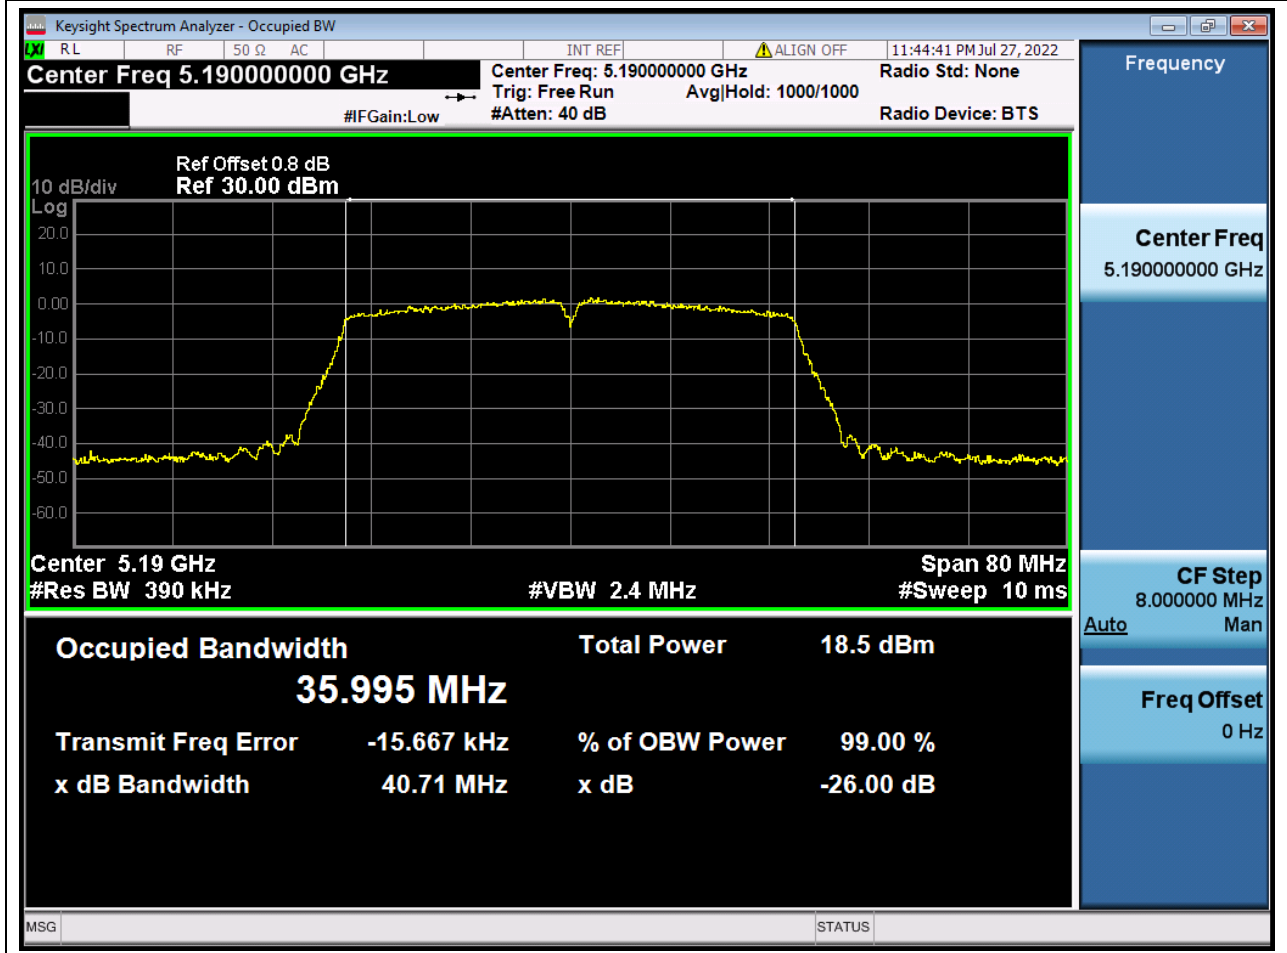

7. 802.11n_40M_U-NII-1_L

7.1. A.2.2-99% Bandwidth(NTNV)

Center Frequency (MHz)	OBW Power (%)	RBW (MHz)	Detector	Limit (MHz)	OBW (MHz)	Verdict
5190	99	0.39	Peak	0	35.995167	N/A