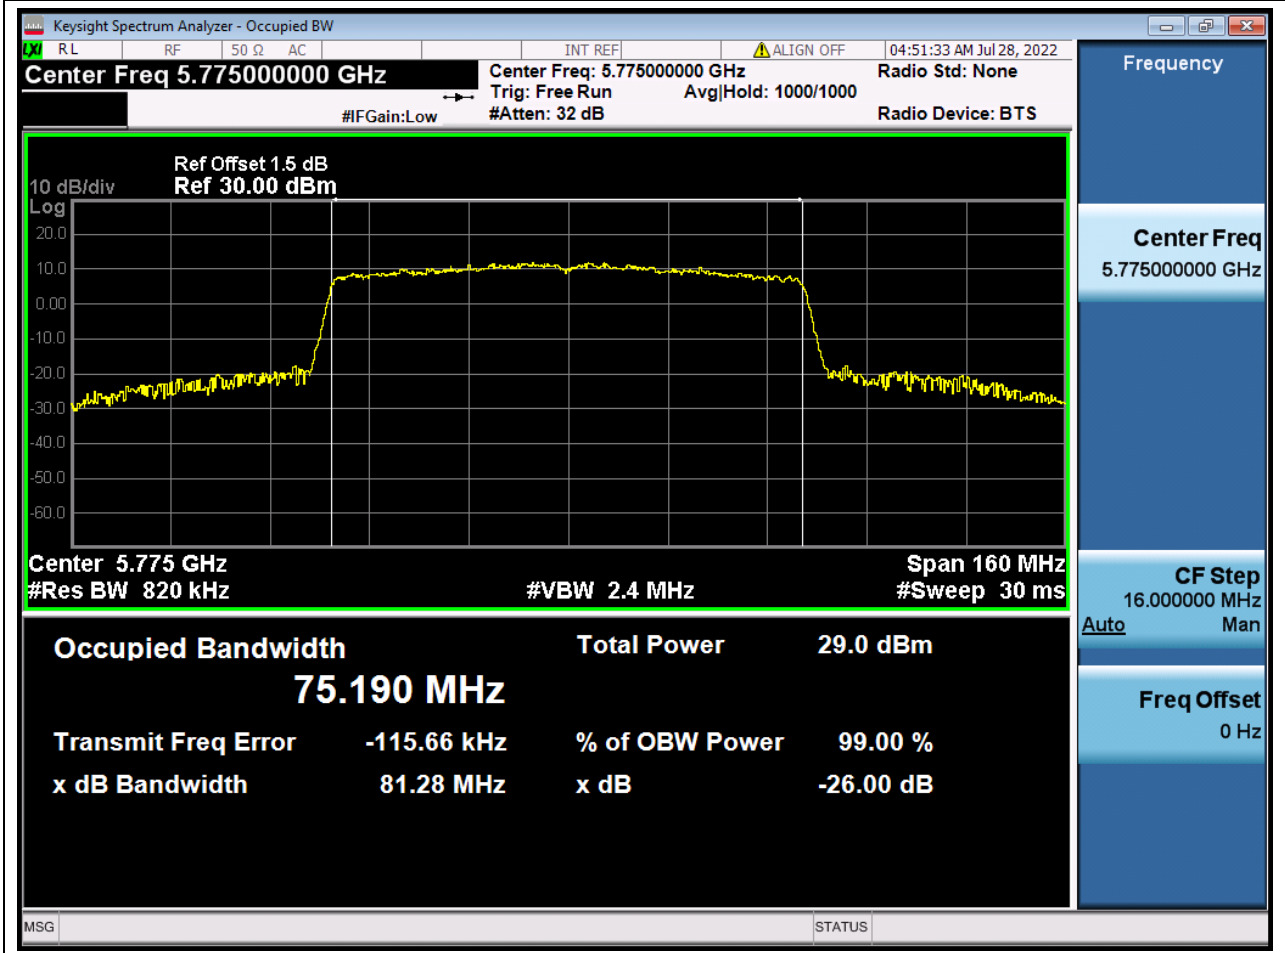

59. 802.11ac_80M_U-NII-3_M

59.1. A.2-26dB Bandwidth(NTNV)

Center Frequency (MHz)	XdB Down	RBW (MHz)	Detector	Limit (MHz)	XdB BandWidth (MHz)	Verdict
5775	26	0.82	Peak	0	81.283619	N/A