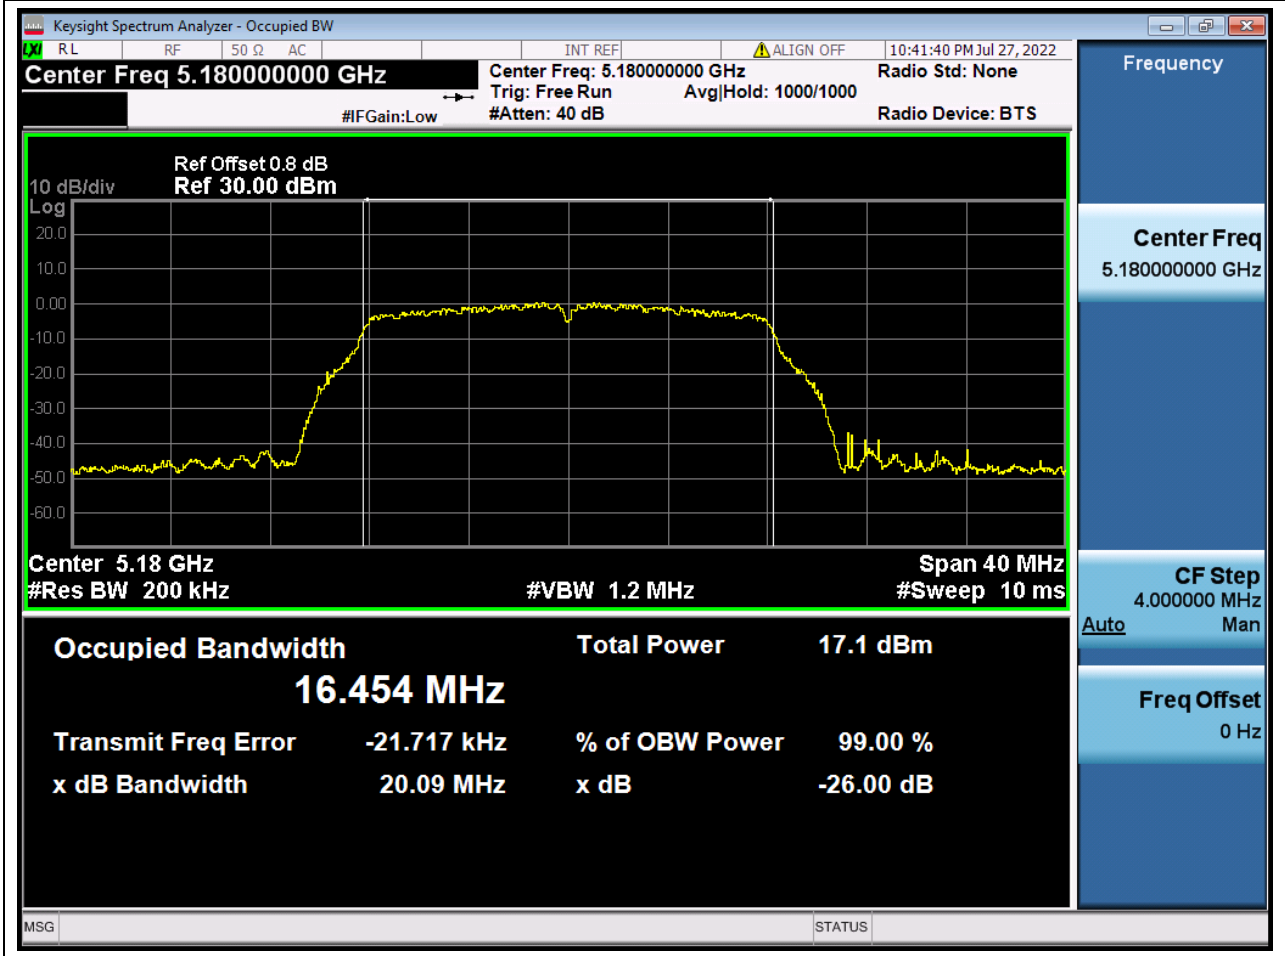

1. 802.11a_20M_U-NII-1_L

1.1. A.2.2-99% Bandwidth(NTNV)

Center Frequency (MHz)	OBW Power (%)	RBW (MHz)	Detector	Limit (MHz)	OBW (MHz)	Verdict
5180	99	0.2	Peak	0	16.453936	N/A