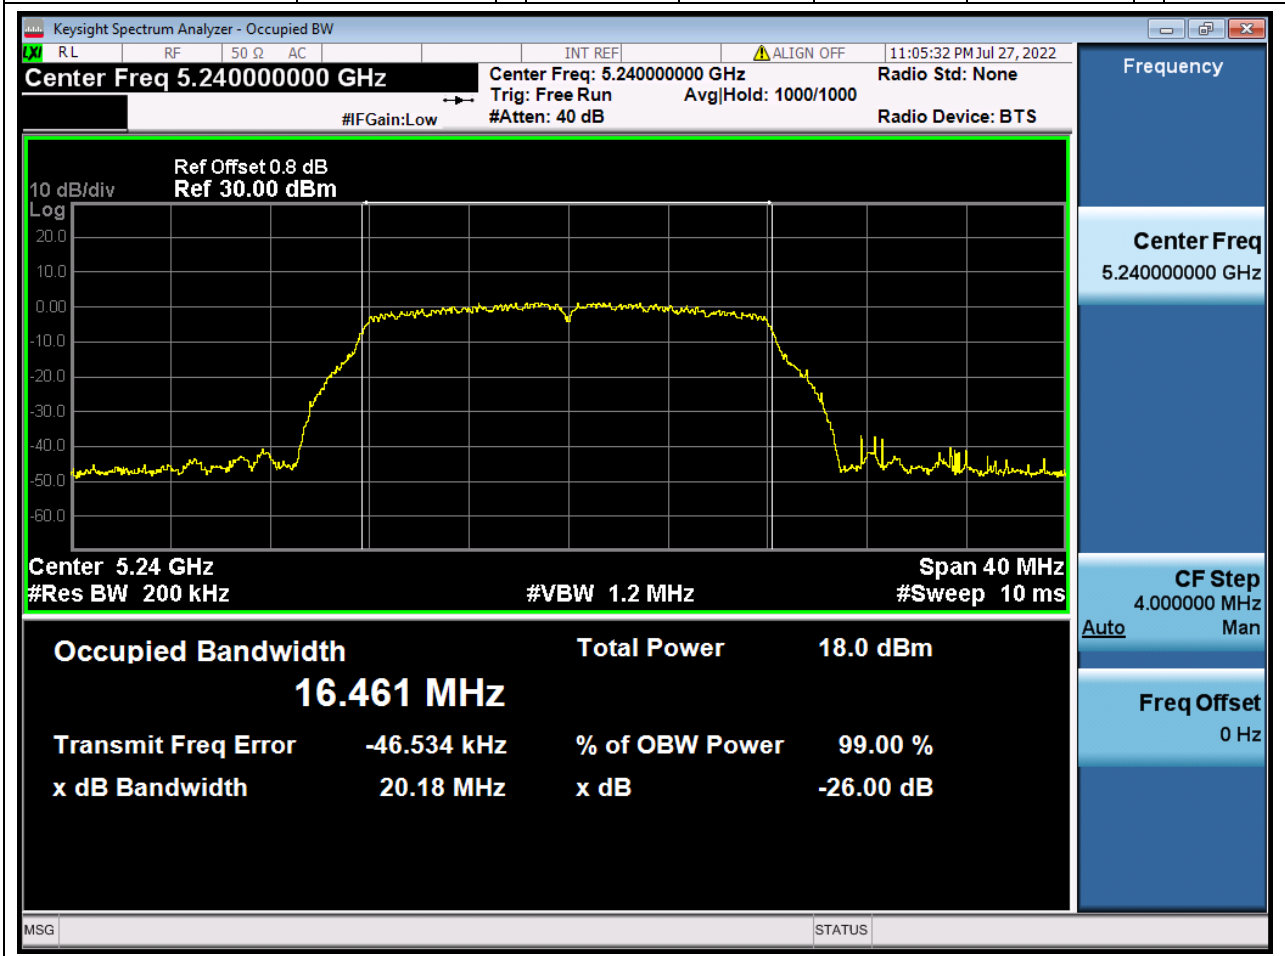

3. 802.11a_20M_U-NII-1_H

3.1. A.2.2-99% Bandwidth(NTNV)

Center Frequency (MHz)	OBW Power (%)	RBW (MHz)	Detector	Limit (MHz)	OBW (MHz)	Verdict
5240	99	0.2	Peak	0	16.460525	N/A