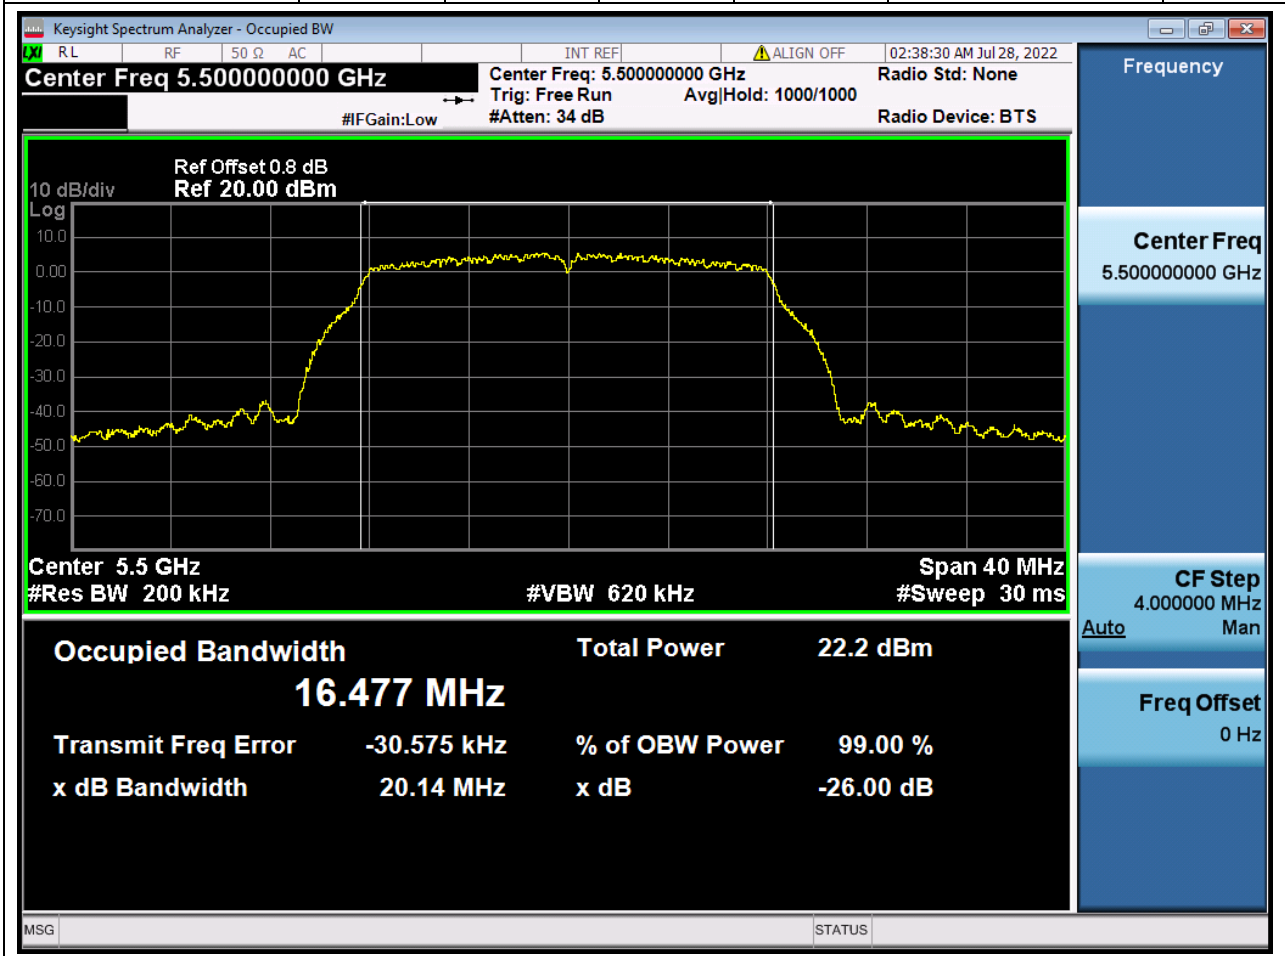

29. 802.11a_20M_U-NII-2C_L

29.1. A.2-26dB Bandwidth(NTNV)

Center Frequency (MHz)	XdB Down	RBW (MHz)	Detector	Limit (MHz)	XdB BandWidth (MHz)	Verdict
5500	26	0.2	Peak	0	20.135436	N/A