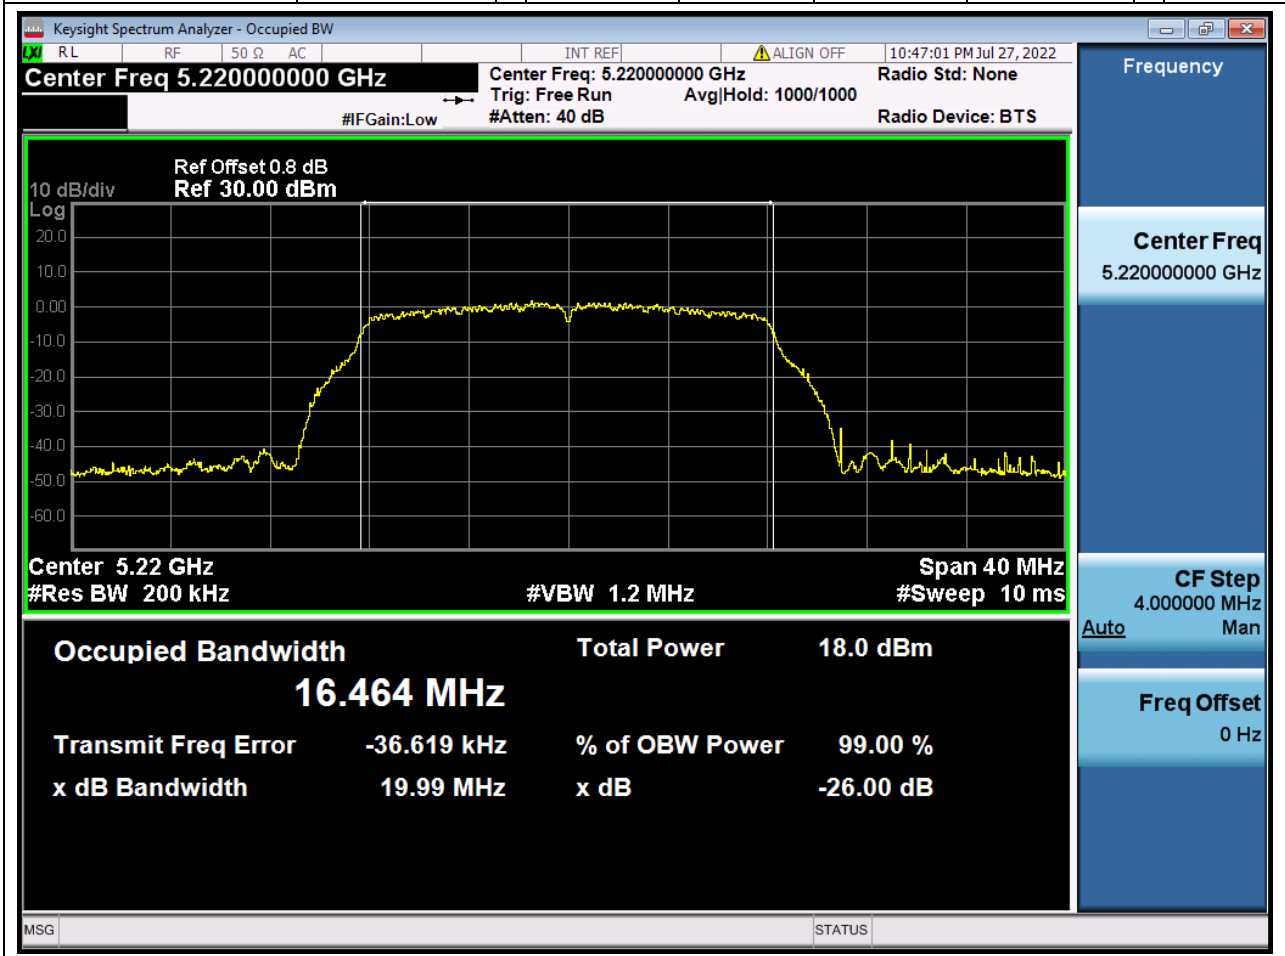

2. 802.11a_20M_U-NII-1_M

2.1. A.2.2-99% Bandwidth(NTNV)

Center Frequency (MHz)	OBW Power (%)	RBW (MHz)	Detector	Limit (MHz)	OBW (MHz)	Verdict
5220	99	0.2	Peak	0	16.463891	N/A