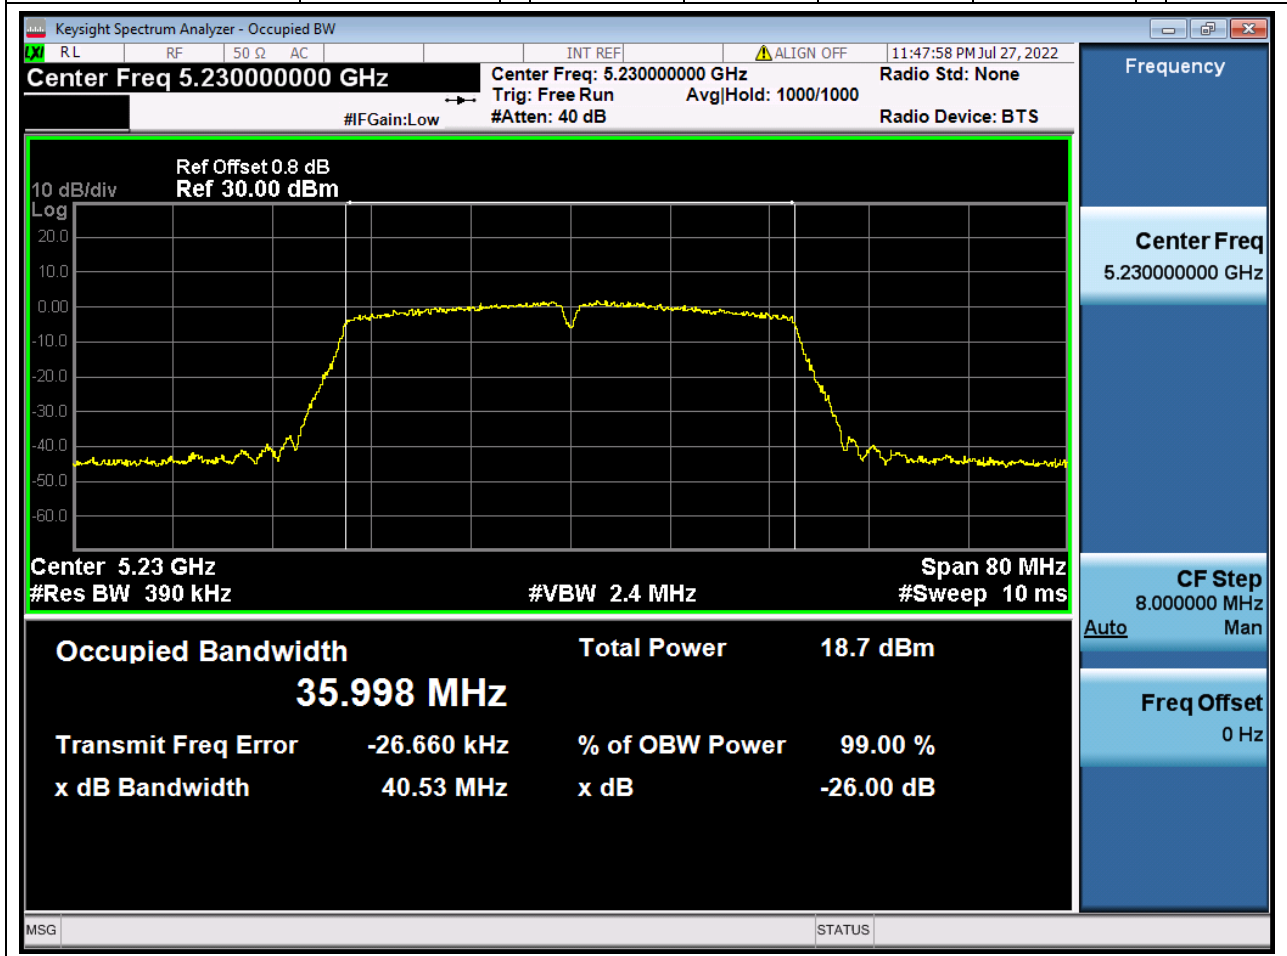

8. 802.11n_40M_U-NII-1_H

8.1. A.2.2-99% Bandwidth(NTNV)

Center Frequency (MHz)	OBW Power (%)	RBW (MHz)	Detector	Limit (MHz)	OBW (MHz)	Verdict
5230	99	0.39	Peak	0	35.99792	N/A