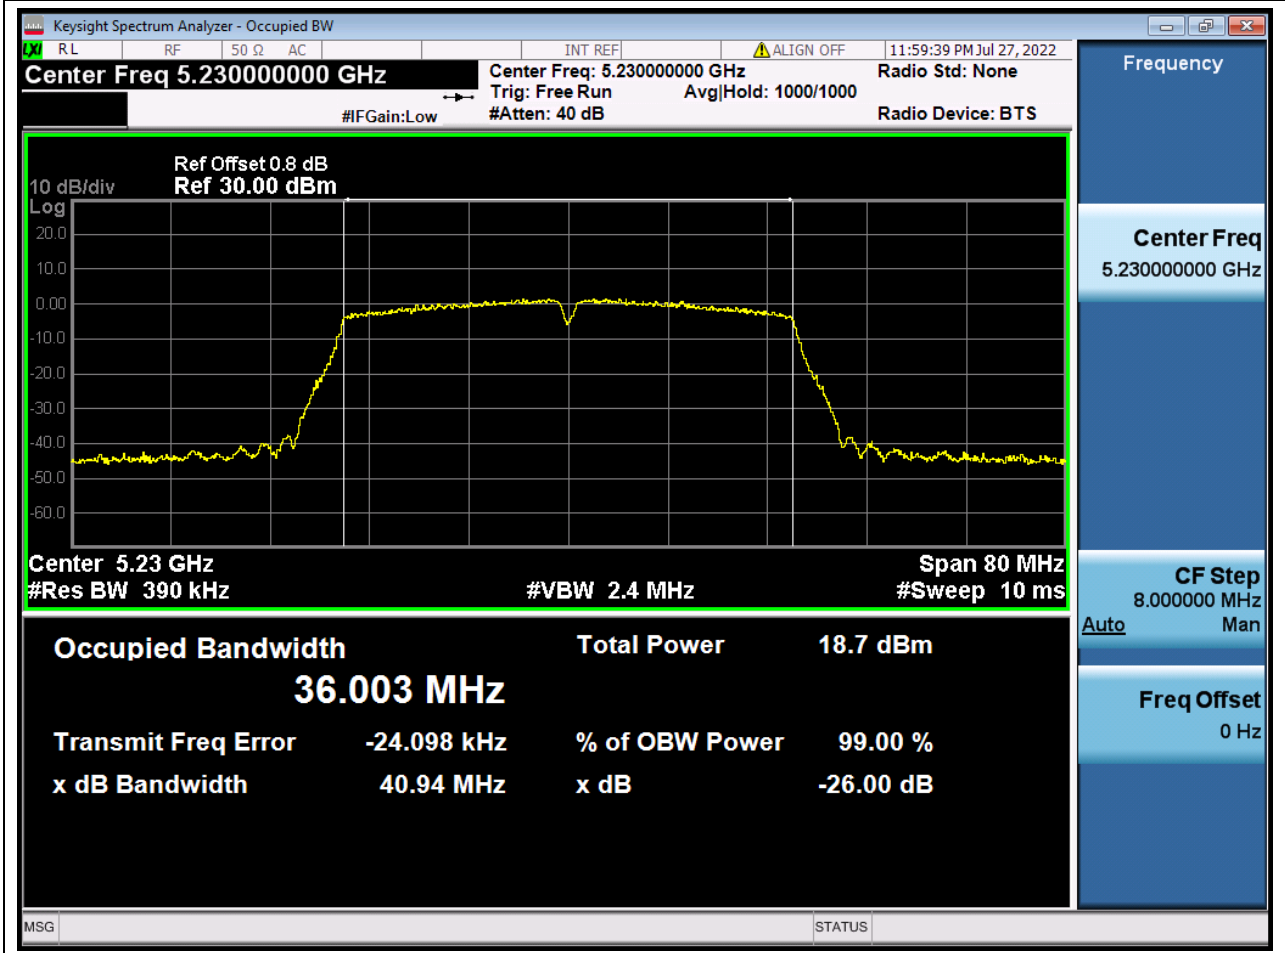

13. 802.11ac_40M_U-NII-1_H

13.1. A.2.2-99% Bandwidth(NTNV)

Center Frequency (MHz)	OBW Power (%)	RBW (MHz)	Detector	Limit (MHz)	OBW (MHz)	Verdict
5230	99	0.39	Peak	0	36.00272	N/A