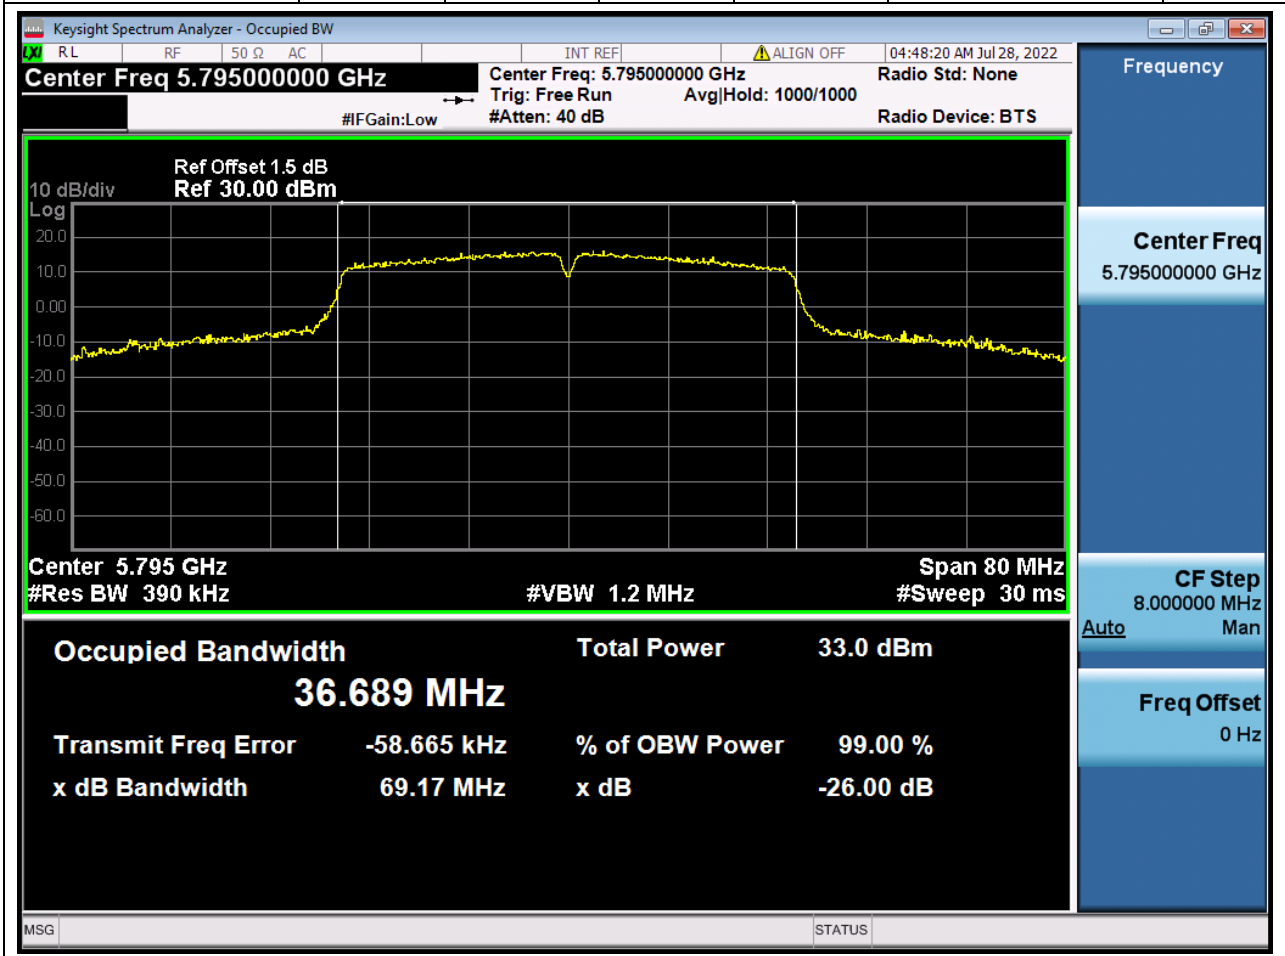

58. 802.11ac_40M_U-NII-3_H

58.1. A.2-26dB Bandwidth(NTNV)

Center Frequency (MHz)	XdB Down	RBW (MHz)	Detector	Limit (MHz)	XdB BandWidth (MHz)	Verdict
5795	26	0.39	Peak	0	69.171202	N/A