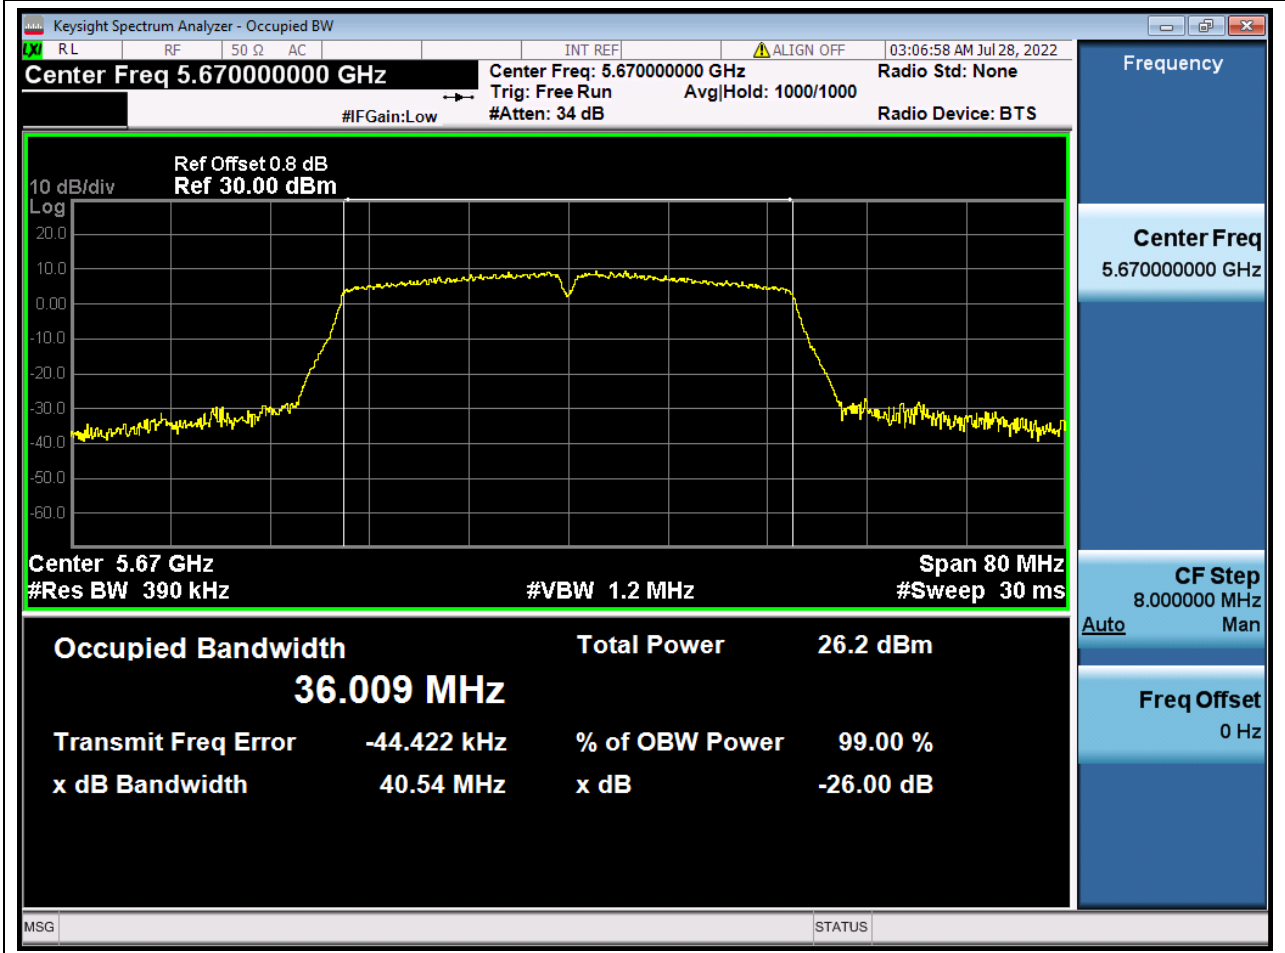

37. 802.11n_40M_U-NII-2C_H

37.1. A.2-26dB Bandwidth(NTNV)

Center Frequency (MHz)	XdB Down	RBW (MHz)	Detector	Limit (MHz)	XdB BandWidth (MHz)	Verdict
5670	26	0.39	Peak	0	40.538511	N/A