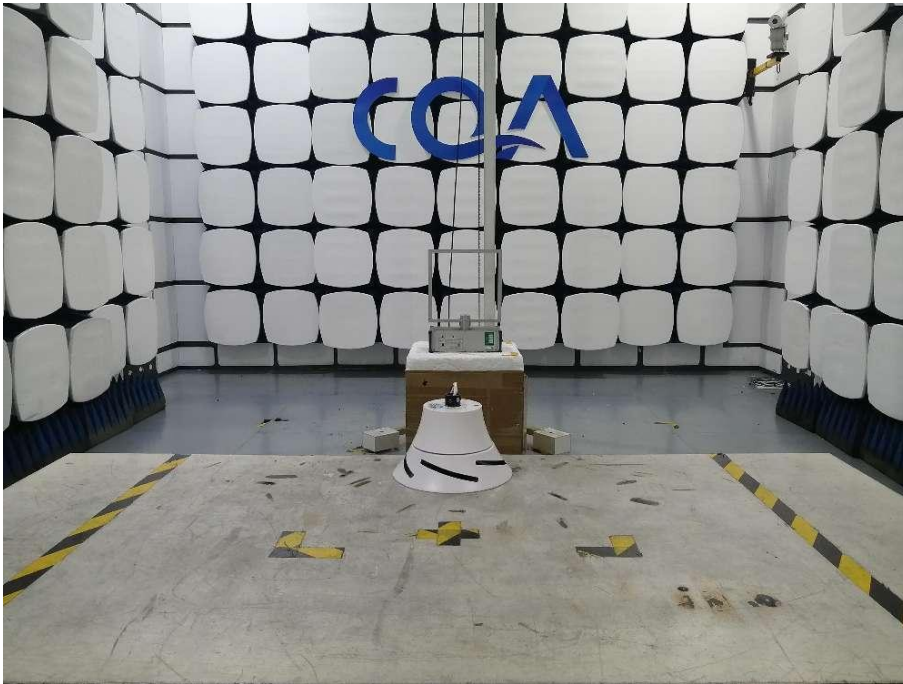

Setup photos

1 Photographs - EUT Test Setup

1.1 Radiated Spurious Emission

9kHz~30MHz:

30MHz~1GHz:

Above 1GHz:

1.2 Conducted Emissions Test Setup